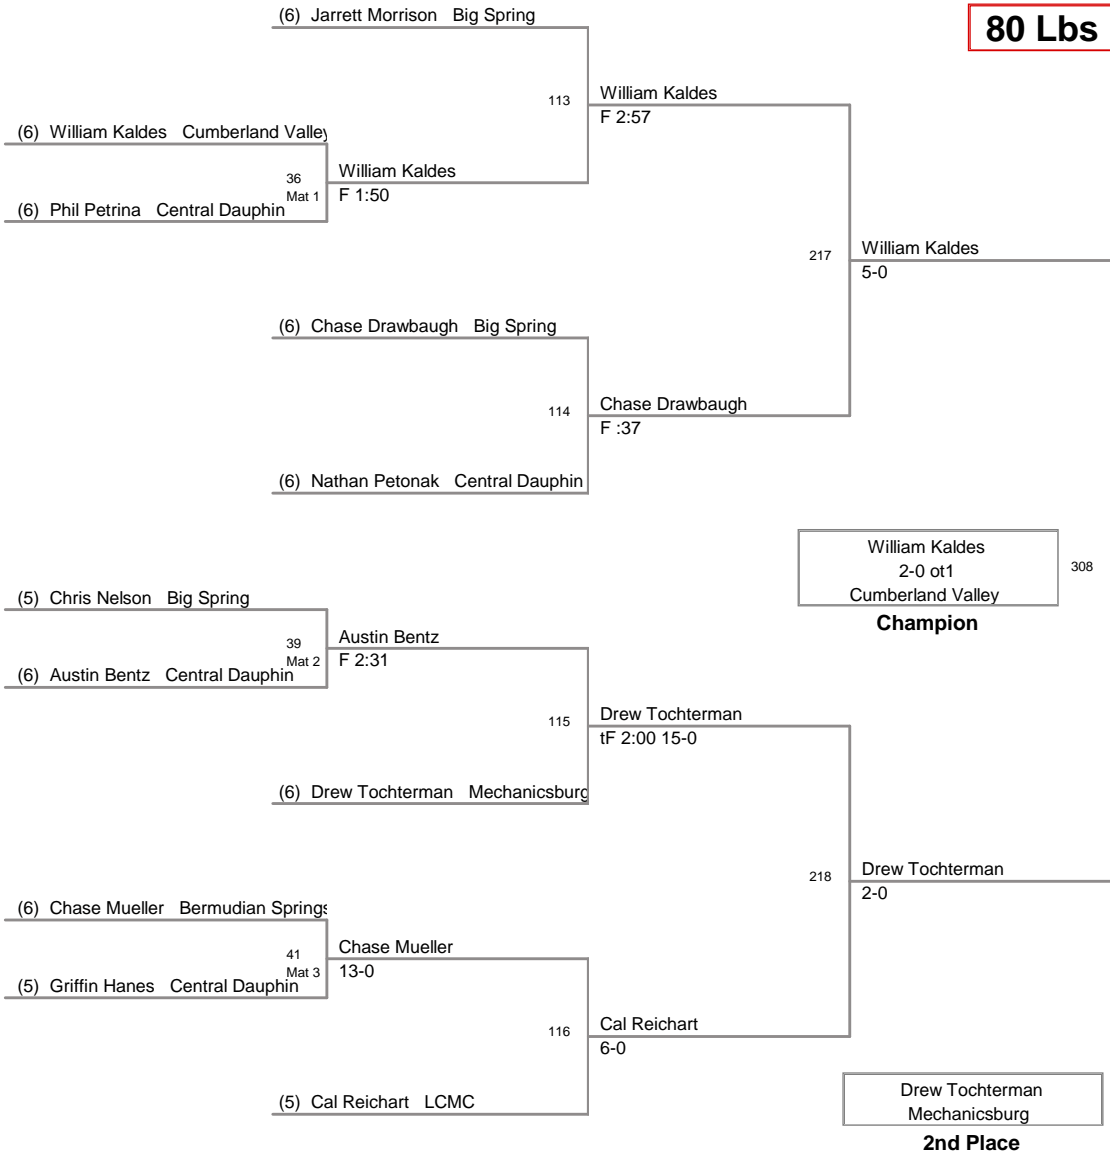

**4th Place**

**DIALS SCHOLARSHIP TOUR  
6th5th**

**69 Lbs**

**DIALS SCHOLARSHIP TOUR  
6th5th**

**75 Lbs**

WRESTLING SCHOLARSHIP TOUR  
6th5th

**80 Lbs**

**DIJALS SCHOLARSHIP TOUR  
6th5th**