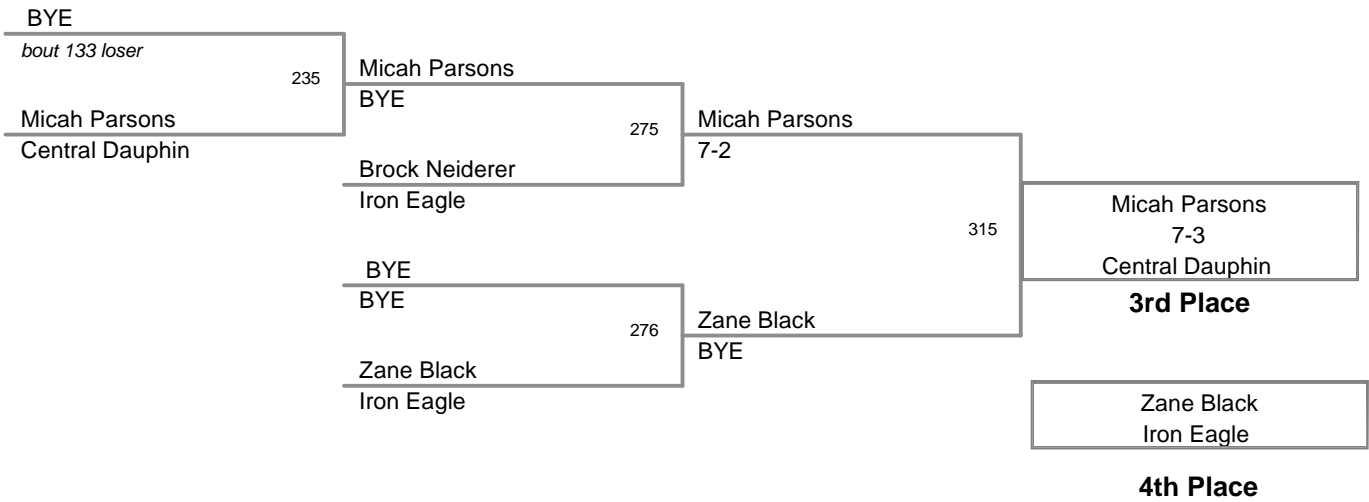

**4th Place**

**DIALS SCHOLARSHIP TOUR  
6th5th**

**69 Lbs**

**DIALS SCHOLARSHIP TOUR  
6th5th**

**75 Lbs**

WRESTLING SCHOLARSHIP TOUR  
6th5th

**80 Lbs**

**DIJALS SCHOLARSHIP TOUR  
6th5th**

**87 Lbs**

**WRESTLING SCHOLARSHIP TOUR  
6th5th**

**95 Lbs**

**DUALS SCHOLARSHIP TOUR  
6th5th**

**105 Lbs**

**WJALS SCHOLARSHIP TOUR  
6th5th**

**120 Lbs**

**WRESTLING SCHOLARSHIP TOUR  
6th5th**