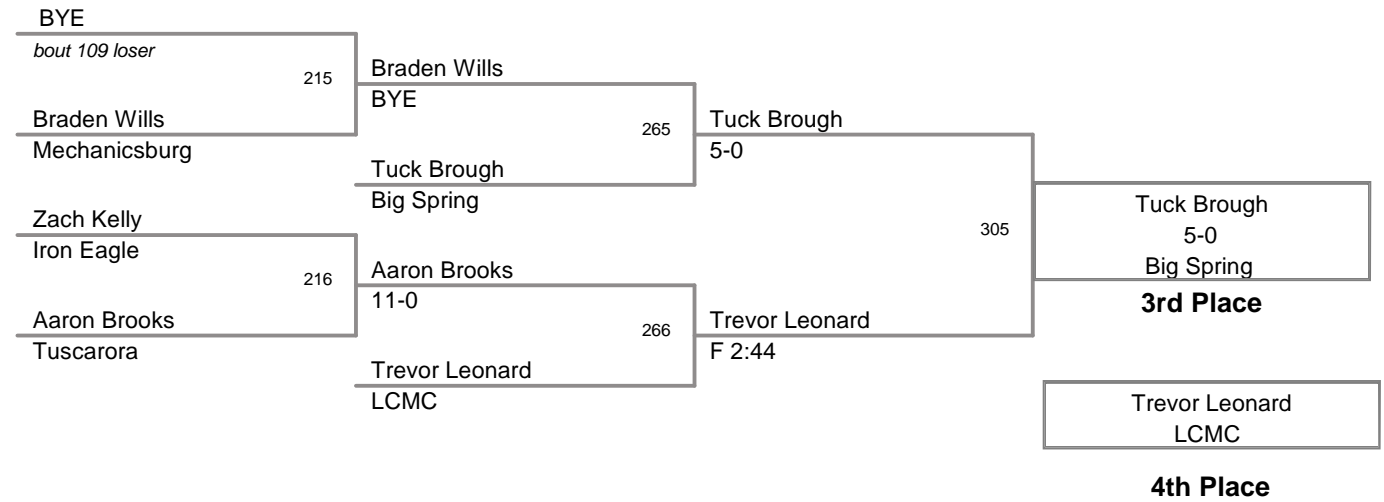

Nate Case

12-1

Central Dauphin

Austin Rowzer

Red Land

**3rd Place**

Austin Rowzer

Red Land

**4th Place**

**DIALS SCHOLARSHIP TOUR  
6th5th**

**69 Lbs**

**DIALS SCHOLARSHIP TOUR  
6th5th**

**75 Lbs**

WRESTLING SCHOLARSHIP TOUR  
6th5th

**80 Lbs**

**DIJALS SCHOLARSHIP TOUR  
6th5th**