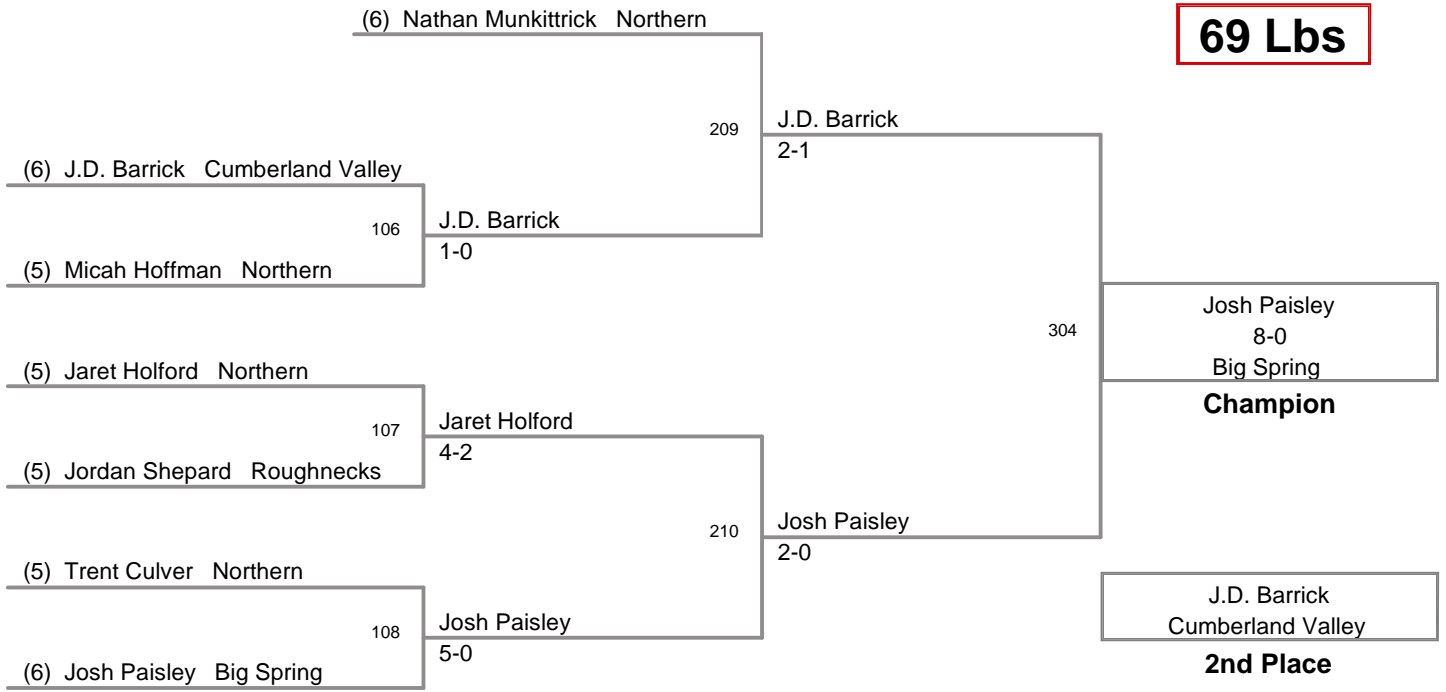

Nate Case

12-1

Central Dauphin

Austin Rowzer

Red Land

**3rd Place**

Austin Rowzer

Red Land

**4th Place**

**DIALS SCHOLARSHIP TOUR  
6th5th**

**69 Lbs**

**DIALS SCHOLARSHIP TOUR  
6th5th**

**75 Lbs**

WRESTLING SCHOLARSHIP TOUR  
6th5th

**80 Lbs**

**DIJALS SCHOLARSHIP TOUR  
6th5th**