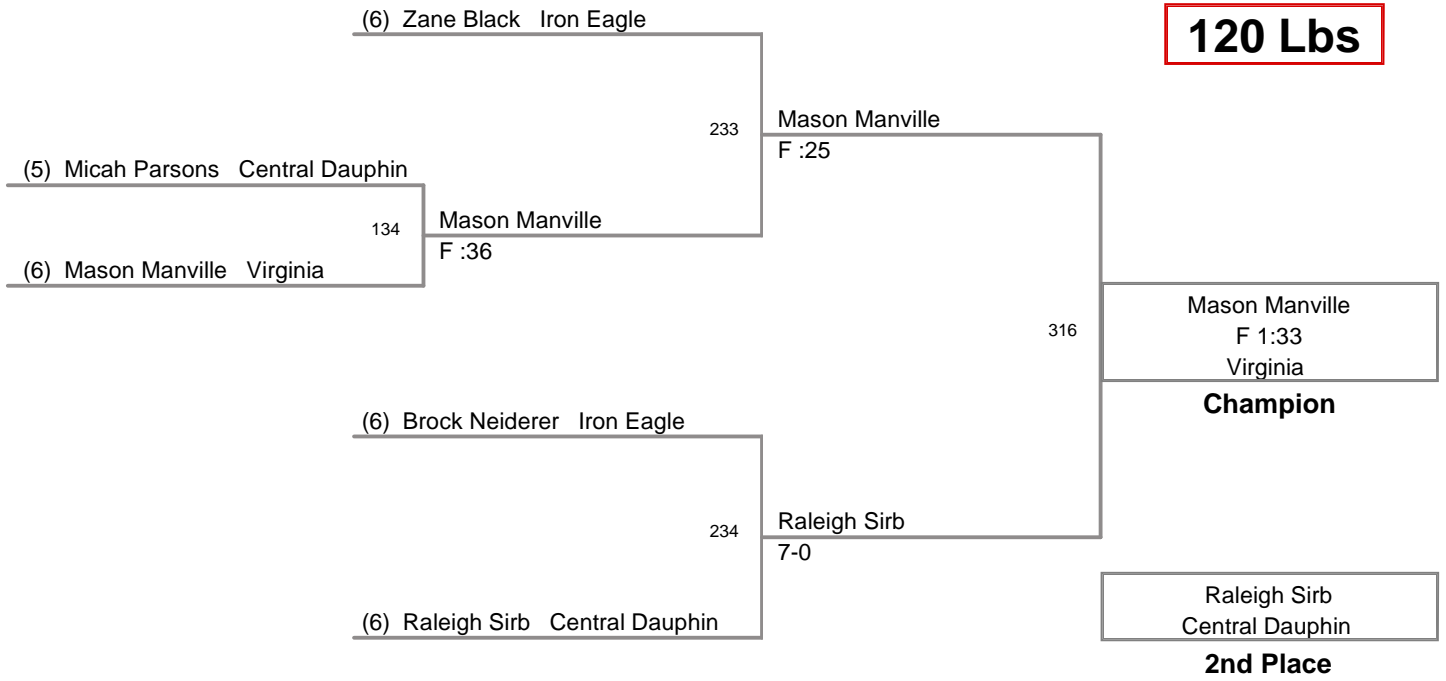

**87 Lbs**

**WRESTLING SCHOLARSHIP TOUR  
6th5th**

**95 Lbs**

**DUALS SCHOLARSHIP TOUR  
6th5th**

**105 Lbs**

**WJALS SCHOLARSHIP TOUR  
6th5th**

**120 Lbs**

**WRESTLING SCHOLARSHIP TOUR  
6th5th**