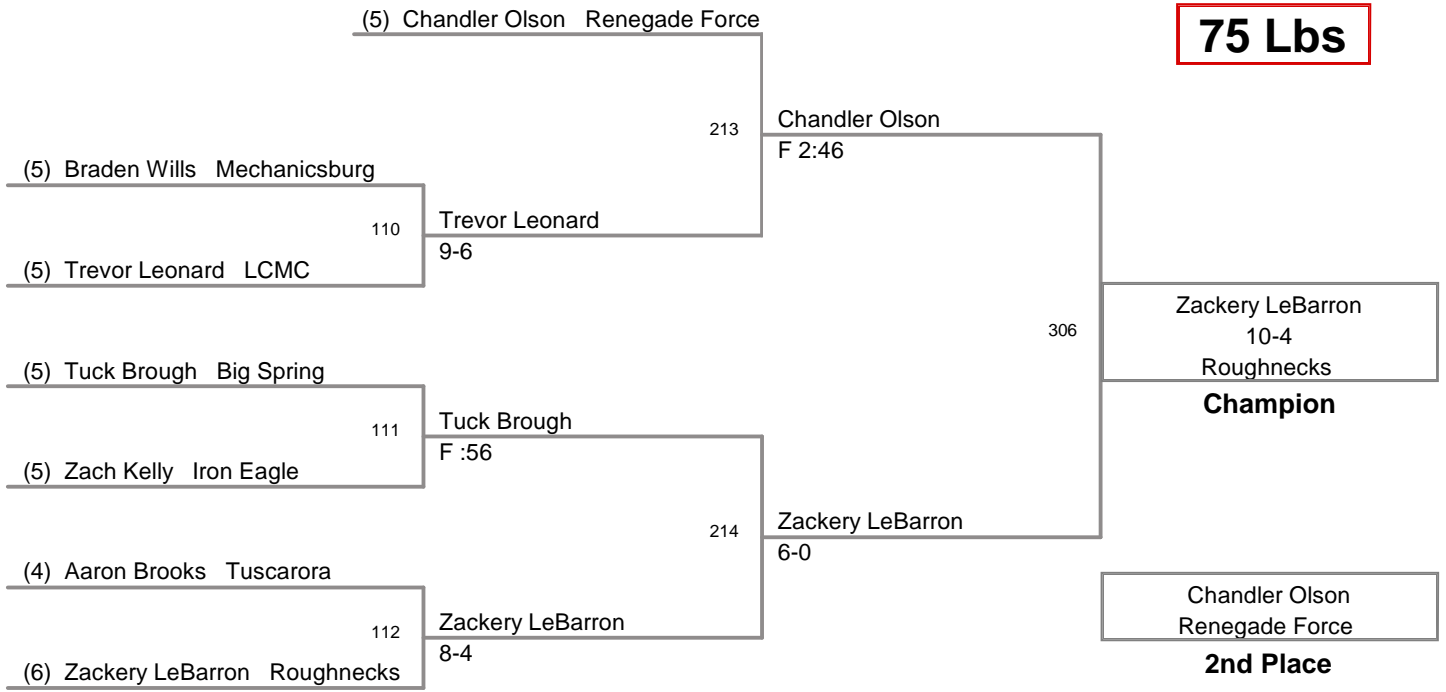

**4th Place**

**DIALS SCHOLARSHIP TOUR  
6th5th**

**69 Lbs**

**DIALS SCHOLARSHIP TOUR  
6th5th**

**75 Lbs**

WRESTLING SCHOLARSHIP TOUR  
6th5th

**80 Lbs**

**DIJALS SCHOLARSHIP TOUR  
6th5th**