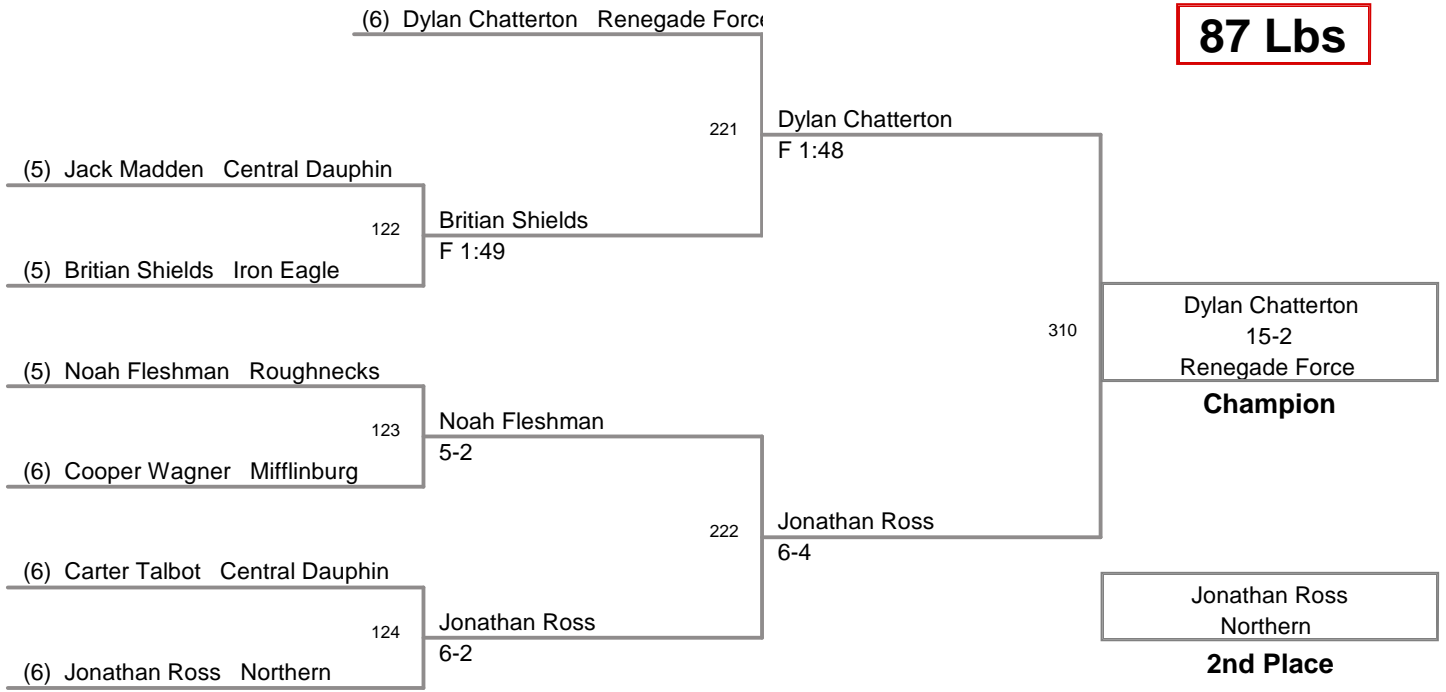

Nate Case

12-1

Central Dauphin

Austin Rowzer

Red Land

**3rd Place**

Austin Rowzer

Red Land

**4th Place**

**DIALS SCHOLARSHIP TOUR  
6th5th**

**69 Lbs**

**DIALS SCHOLARSHIP TOUR  
6th5th**

**75 Lbs**

WRESTLING SCHOLARSHIP TOUR  
6th5th

**80 Lbs**

**DIJALS SCHOLARSHIP TOUR  
6th5th**

**87 Lbs**

**WRESTLING SCHOLARSHIP TOUR  
6th5th**

**95 Lbs**

**DUALS SCHOLARSHIP TOUR  
6th5th**

**105 Lbs**

**WJALS SCHOLARSHIP TOUR  
6th5th**

**120 Lbs**

**WRESTLING SCHOLARSHIP TOUR  
6th5th**