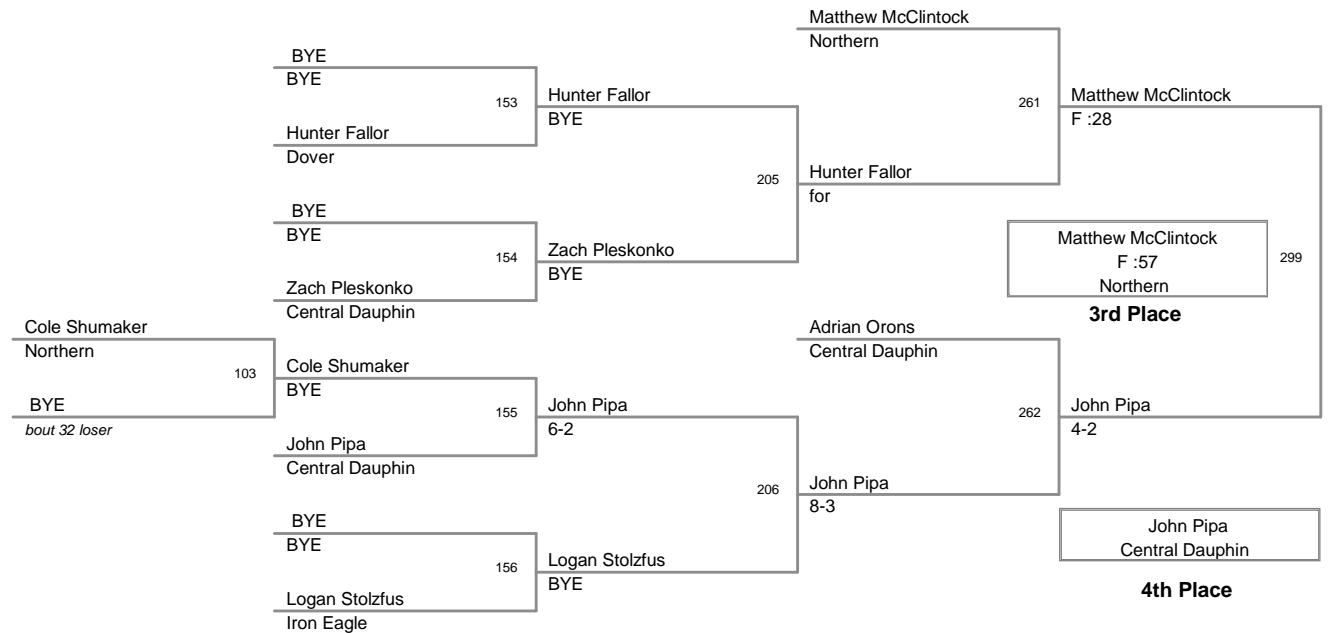

CIALS SCHOLARSHIP TOUR  
6th5th

**63 Lbs**

**66 Lbs**

(6) Nate Case Central Dauphin

207

Bradley Beamer

F 1:20

(5) Bradley Beamer Franklinville