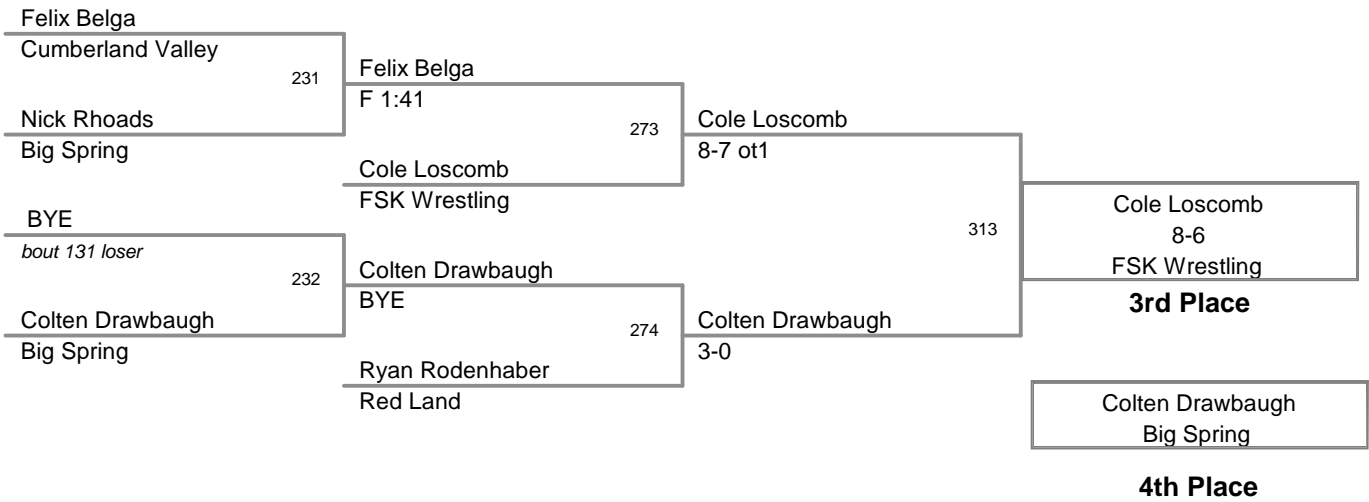

**4th Place**

**DIALS SCHOLARSHIP TOUR  
6th5th**

**69 Lbs**

**DIALS SCHOLARSHIP TOUR  
6th5th**

**75 Lbs**

WRESTLING SCHOLARSHIP TOUR  
6th5th

**80 Lbs**

**DIJALS SCHOLARSHIP TOUR  
6th5th**

**87 Lbs**

**WRESTLING SCHOLARSHIP TOUR  
6th5th**

**95 Lbs**

**DUALS SCHOLARSHIP TOUR  
6th5th**

**105 Lbs**

**WJALS SCHOLARSHIP TOUR  
6th5th**

**120 Lbs**

**WRESTLING SCHOLARSHIP TOUR  
6th5th**