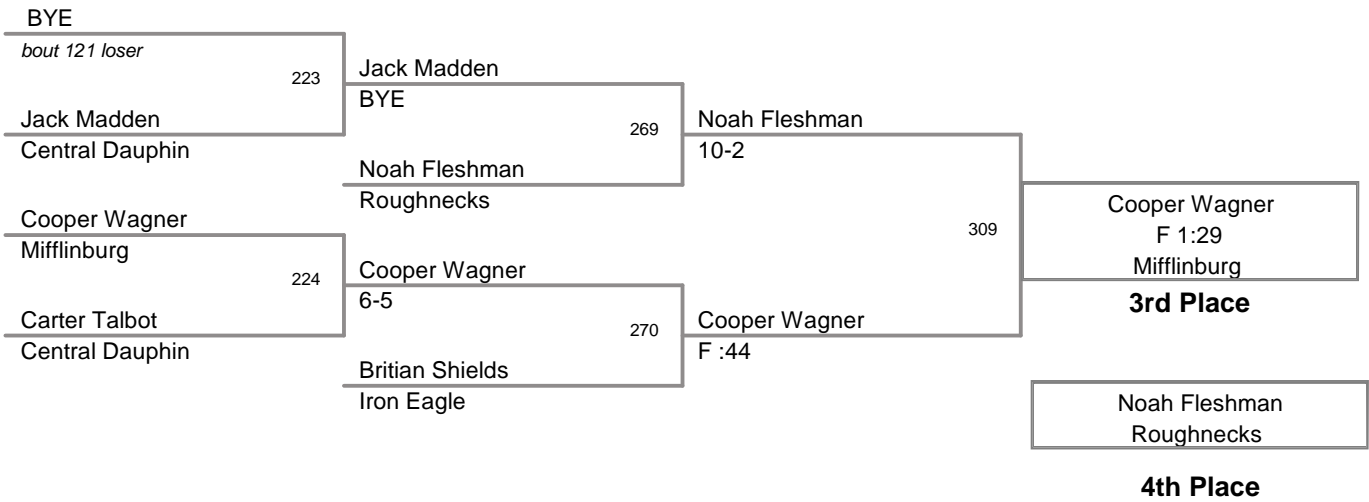

Nate Case

12-1

Central Dauphin

Austin Rowzer

Red Land

**3rd Place**

Austin Rowzer

Red Land

**4th Place**

**DIALS SCHOLARSHIP TOUR  
6th5th**

**69 Lbs**

**DIALS SCHOLARSHIP TOUR  
6th5th**

**75 Lbs**

WRESTLING SCHOLARSHIP TOUR  
6th5th

**80 Lbs**

**DIJALS SCHOLARSHIP TOUR  
6th5th**

**87 Lbs**

**WRESTLING SCHOLARSHIP TOUR  
6th5th**

**95 Lbs**

**DUALS SCHOLARSHIP TOUR  
6th5th**

**105 Lbs**

**WJALS SCHOLARSHIP TOUR  
6th5th**

**120 Lbs**

**WRESTLING SCHOLARSHIP TOUR  
6th5th**