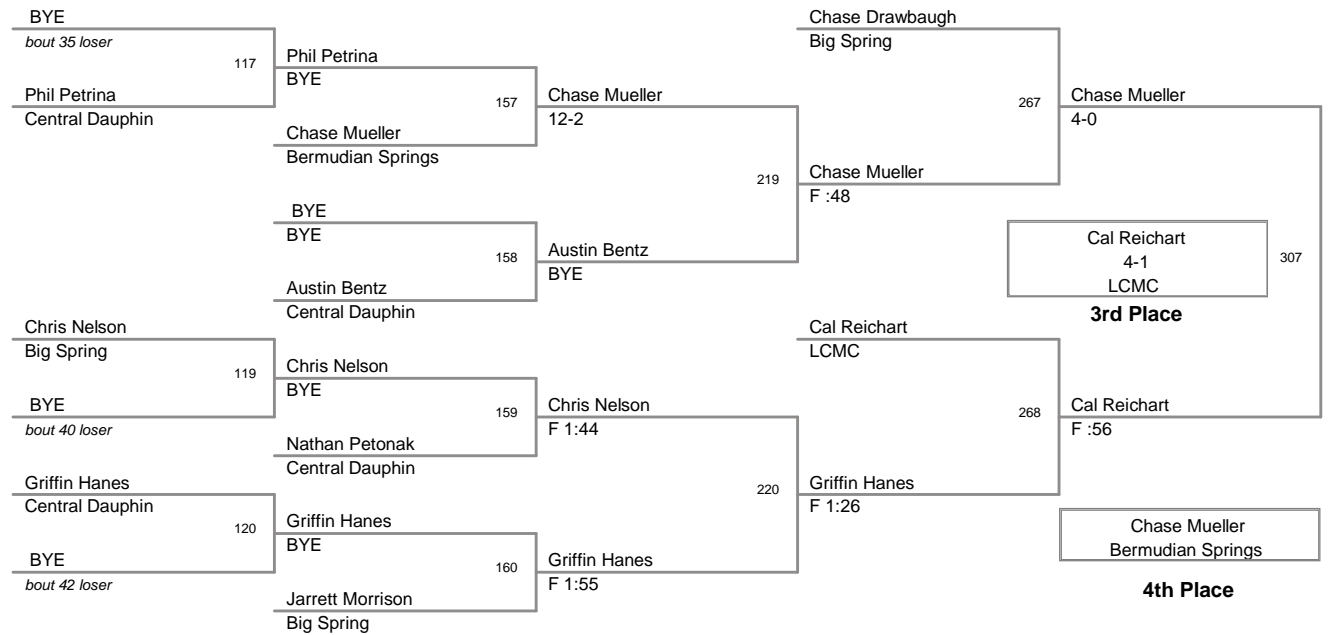

Nate Case

12-1

Central Dauphin

Austin Rowzer

Red Land

**3rd Place**

Austin Rowzer

Red Land

**4th Place**

**DIALS SCHOLARSHIP TOUR  
6th5th**

**69 Lbs**

**DIALS SCHOLARSHIP TOUR  
6th5th**

**75 Lbs**

WRESTLING SCHOLARSHIP TOUR  
6th5th

**80 Lbs**

**DIJALS SCHOLARSHIP TOUR  
6th5th**