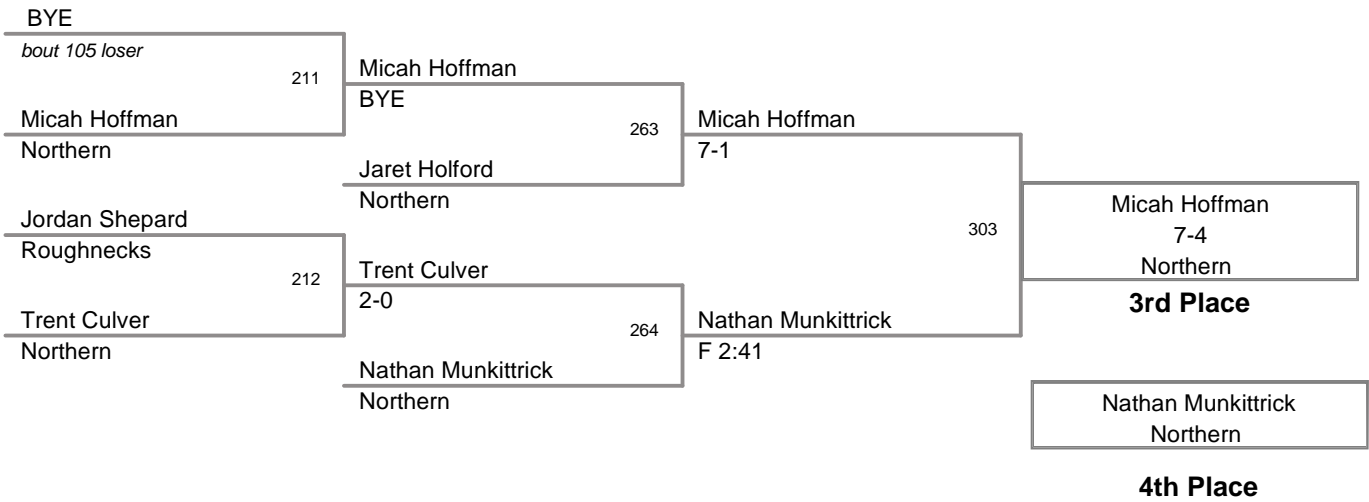

Nate Case

12-1

Central Dauphin

Austin Rowzer

Red Land

**3rd Place**

Austin Rowzer

Red Land

**4th Place**

**DIALS SCHOLARSHIP TOUR  
6th5th**

**69 Lbs**

**DIALS SCHOLARSHIP TOUR  
6th5th**

**75 Lbs**

WRESTLING SCHOLARSHIP TOUR  
6th5th

**80 Lbs**

**DIJALS SCHOLARSHIP TOUR  
6th5th**