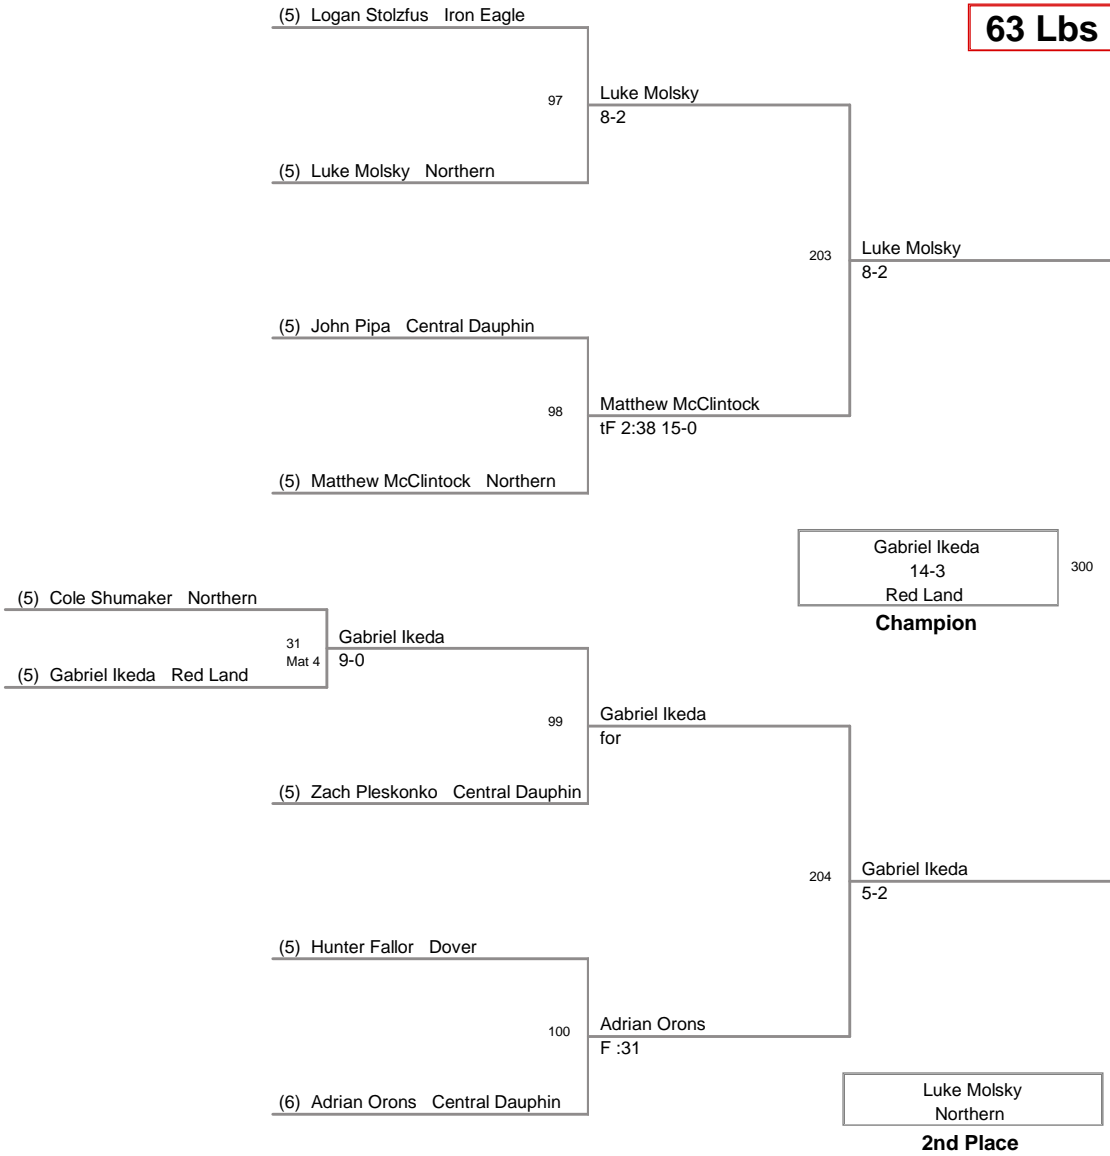

CIALS SCHOLARSHIP TOUR  
6th5th

**63 Lbs**

**66 Lbs**

(6) Nate Case Central Dauphin

207

Bradley Beamer

F 1:20

(5) Bradley Beamer Franklinville