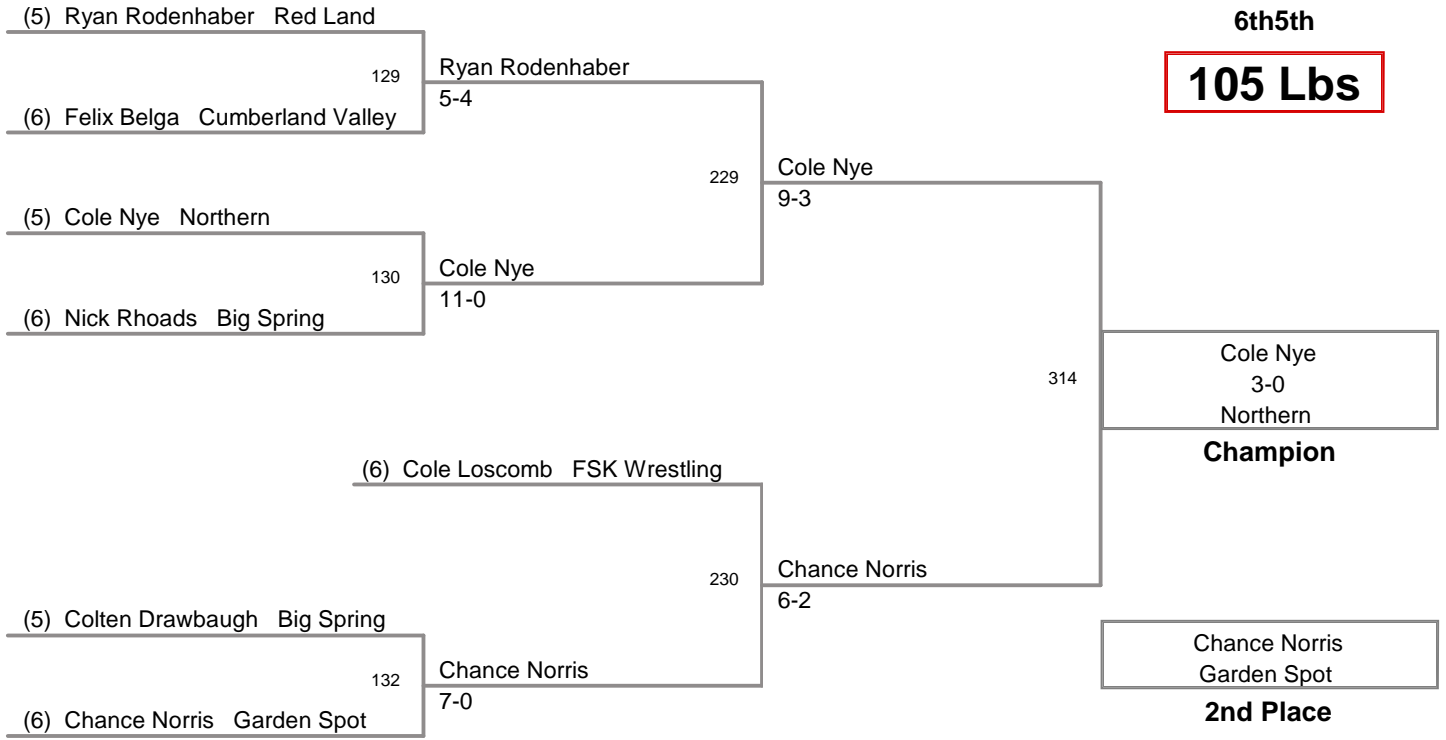

**4th Place**

**DIALS SCHOLARSHIP TOUR  
6th5th**

**69 Lbs**

**DIALS SCHOLARSHIP TOUR  
6th5th**

**75 Lbs**

WRESTLING SCHOLARSHIP TOUR  
6th5th

**80 Lbs**

**DIJALS SCHOLARSHIP TOUR  
6th5th**

**87 Lbs**

**WRESTLING SCHOLARSHIP TOUR  
6th5th**

**95 Lbs**

**DUALS SCHOLARSHIP TOUR  
6th5th**

**105 Lbs**

**WJALS SCHOLARSHIP TOUR  
6th5th**

**120 Lbs**

**WRESTLING SCHOLARSHIP TOUR  
6th5th**