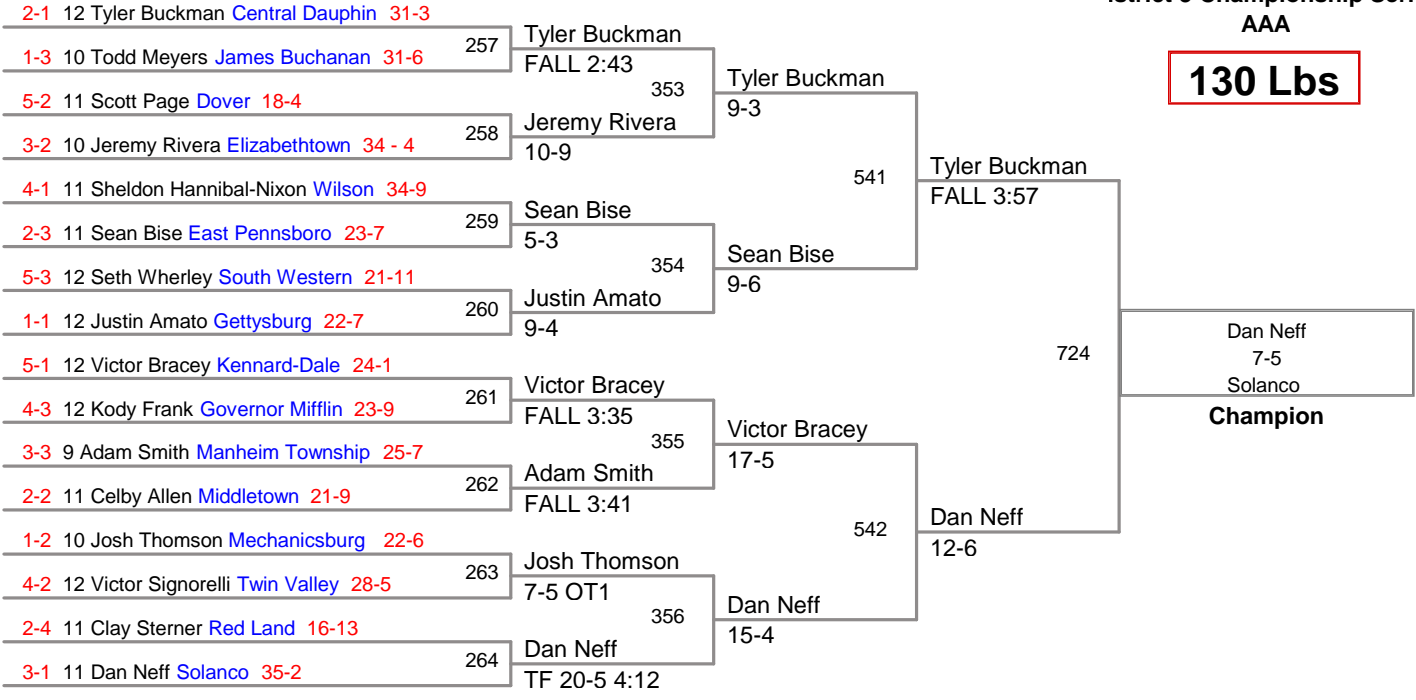

istrict 3 Championship Series
AAA

112 Lbs

istrict 3 Championship Series
AAA

119 Lbs

istrict 3 Championship Series
AAA

125 Lbs

istrict 3 Championship Series
AAA

130 Lbs