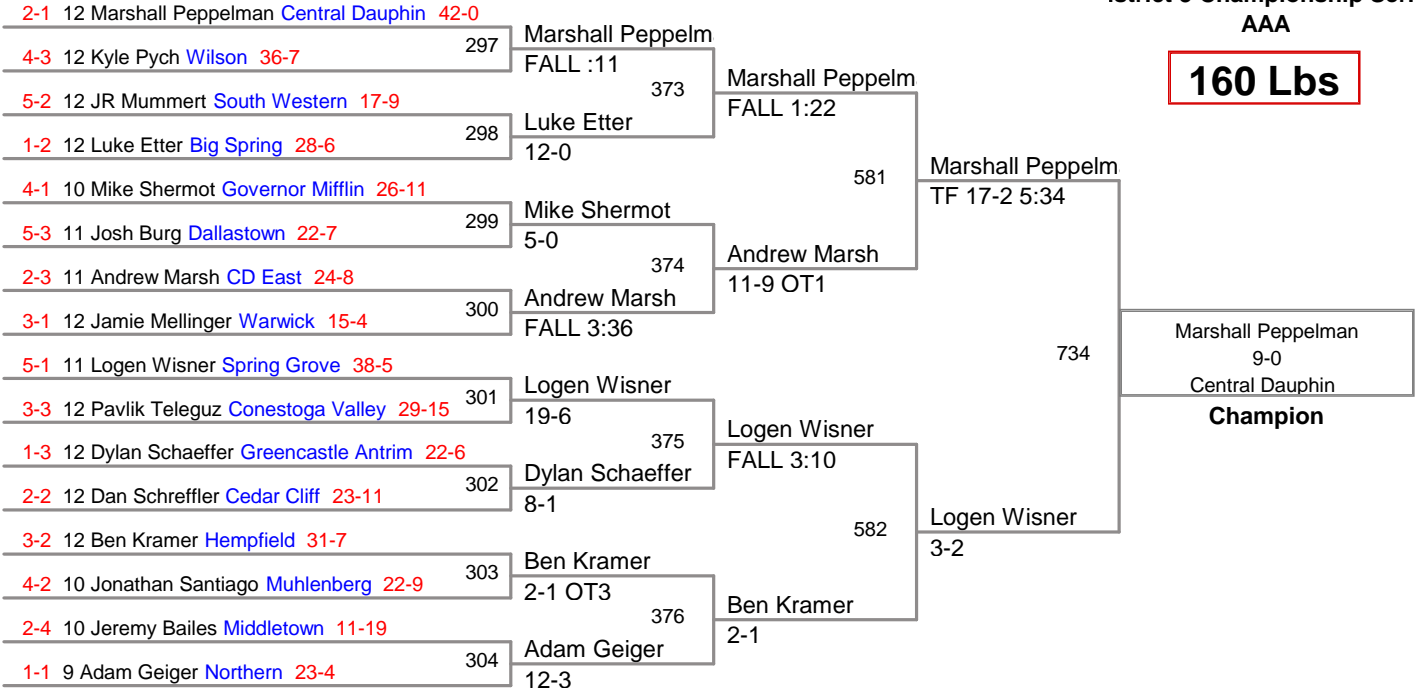

istrict 3 Championship Series
AAA

135 Lbs

istrict 3 Championship Series
AAA

140 Lbs

istrict 3 Championship Series
AAA

145 Lbs

istrict 3 Championship Series
AAA

160 Lbs