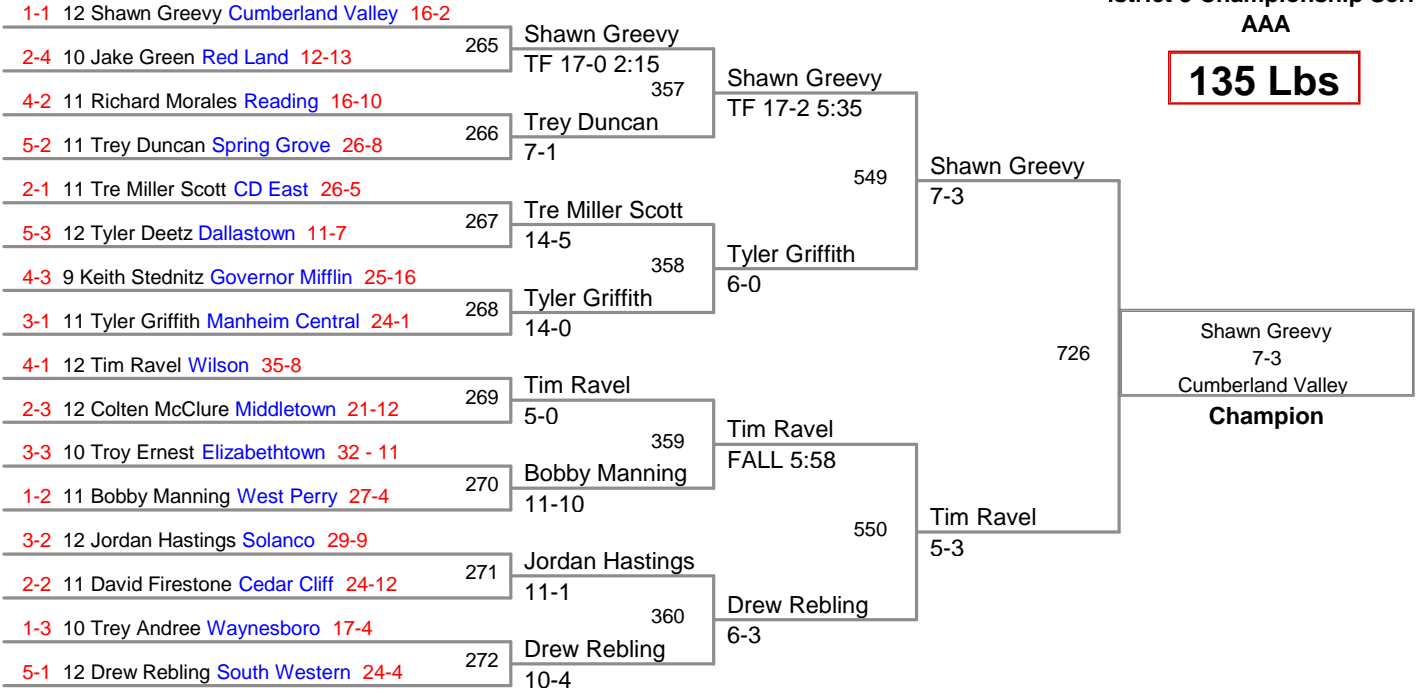

istrict 3 Championship Series
AAA

135 Lbs