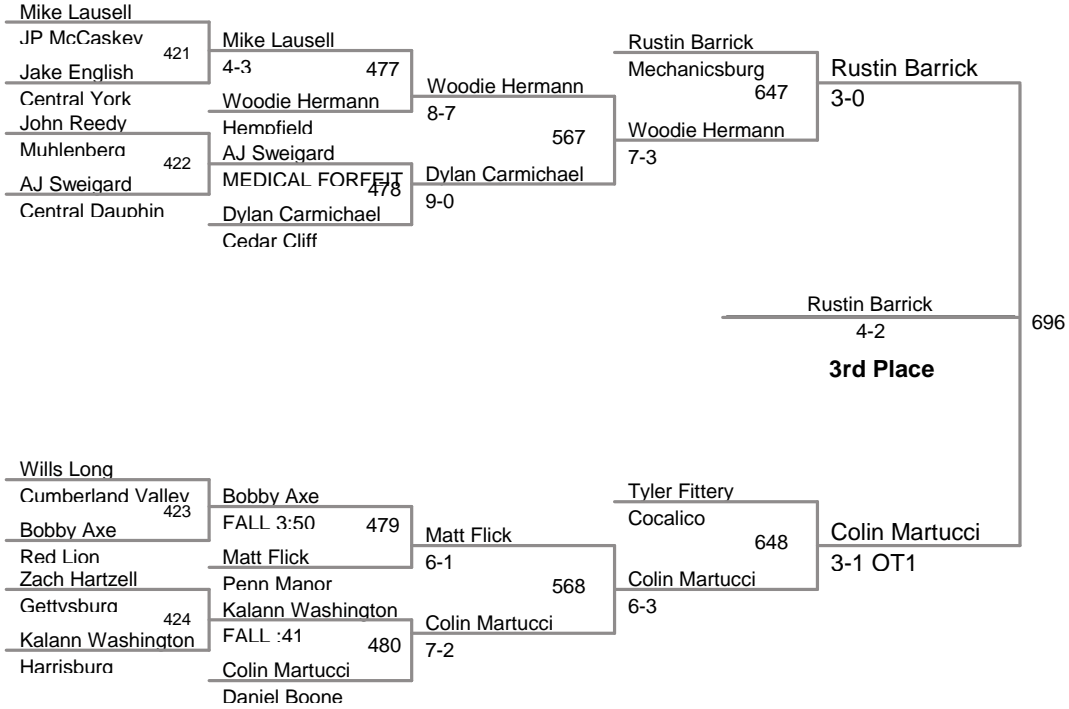

istrict 3 Championship Series
AAA

135 Lbs

istrict 3 Championship Series
AAA

140 Lbs

istrict 3 Championship Series
AAA

145 Lbs

istrict 3 Championship Series
AAA

160 Lbs