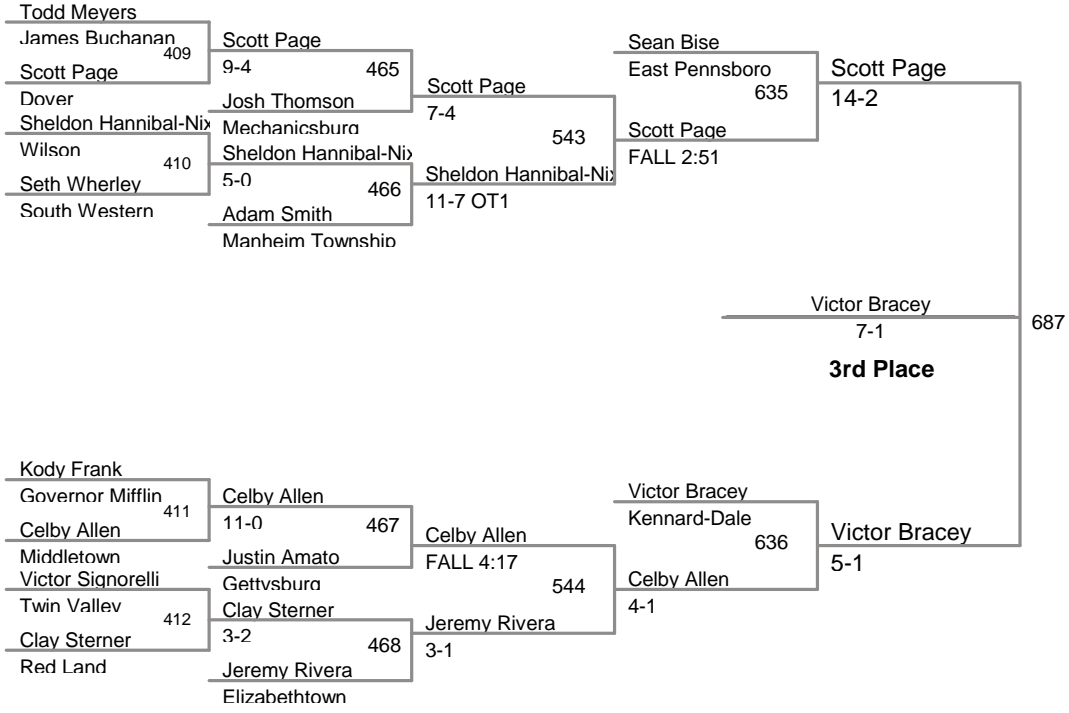

istrict 3 Championship Series
AAA

112 Lbs

istrict 3 Championship Series
AAA

119 Lbs

istrict 3 Championship Series
AAA

125 Lbs

istrict 3 Championship Series
AAA

130 Lbs