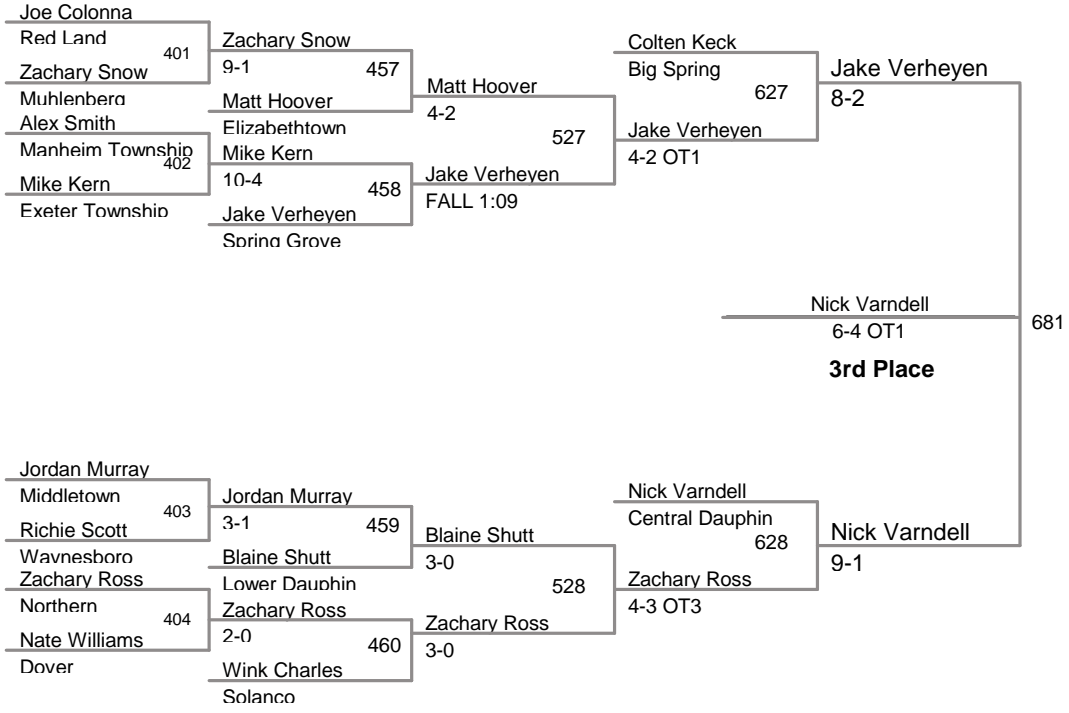

istrict 3 Championship Series
AAA

112 Lbs

istrict 3 Championship Series
AAA

119 Lbs

istrict 3 Championship Series
AAA

125 Lbs

istrict 3 Championship Series
AAA

130 Lbs