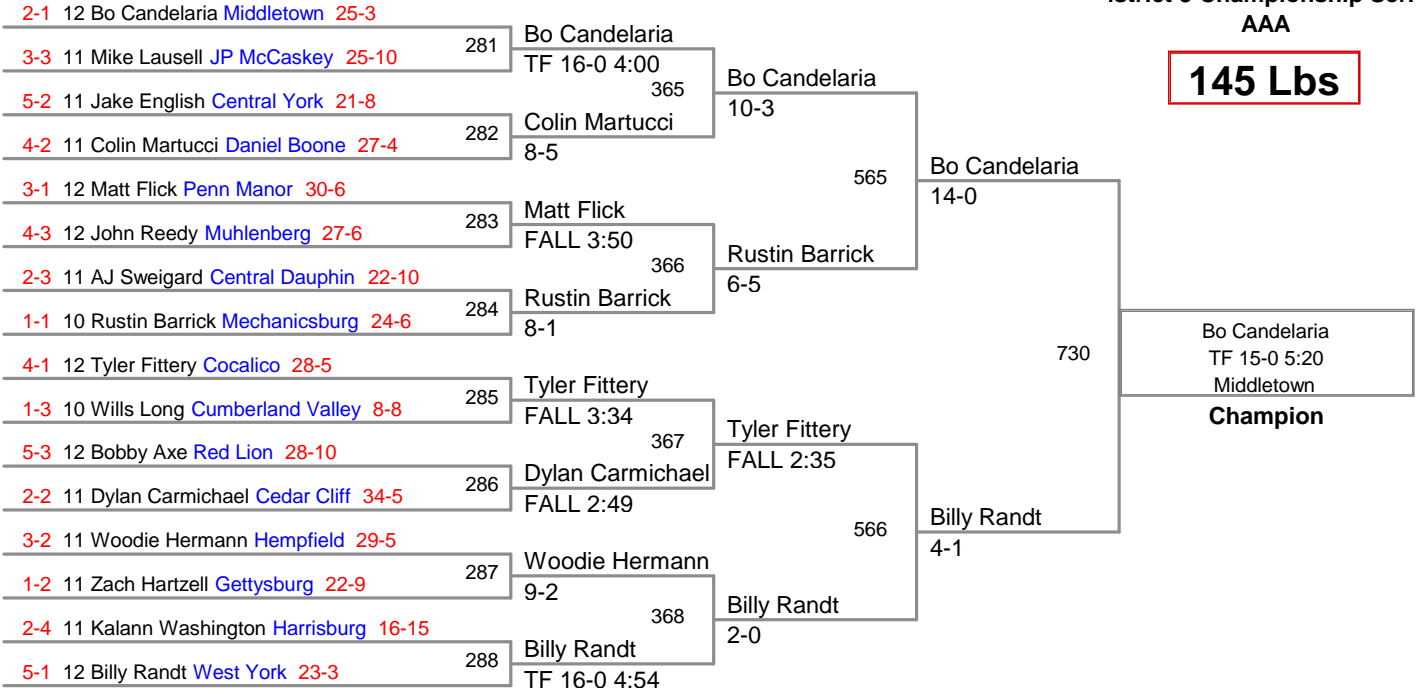

istrict 3 Championship Series
AAA

135 Lbs

istrict 3 Championship Series
AAA

140 Lbs

istrict 3 Championship Series
AAA

145 Lbs

istrict 3 Championship Series
AAA

160 Lbs