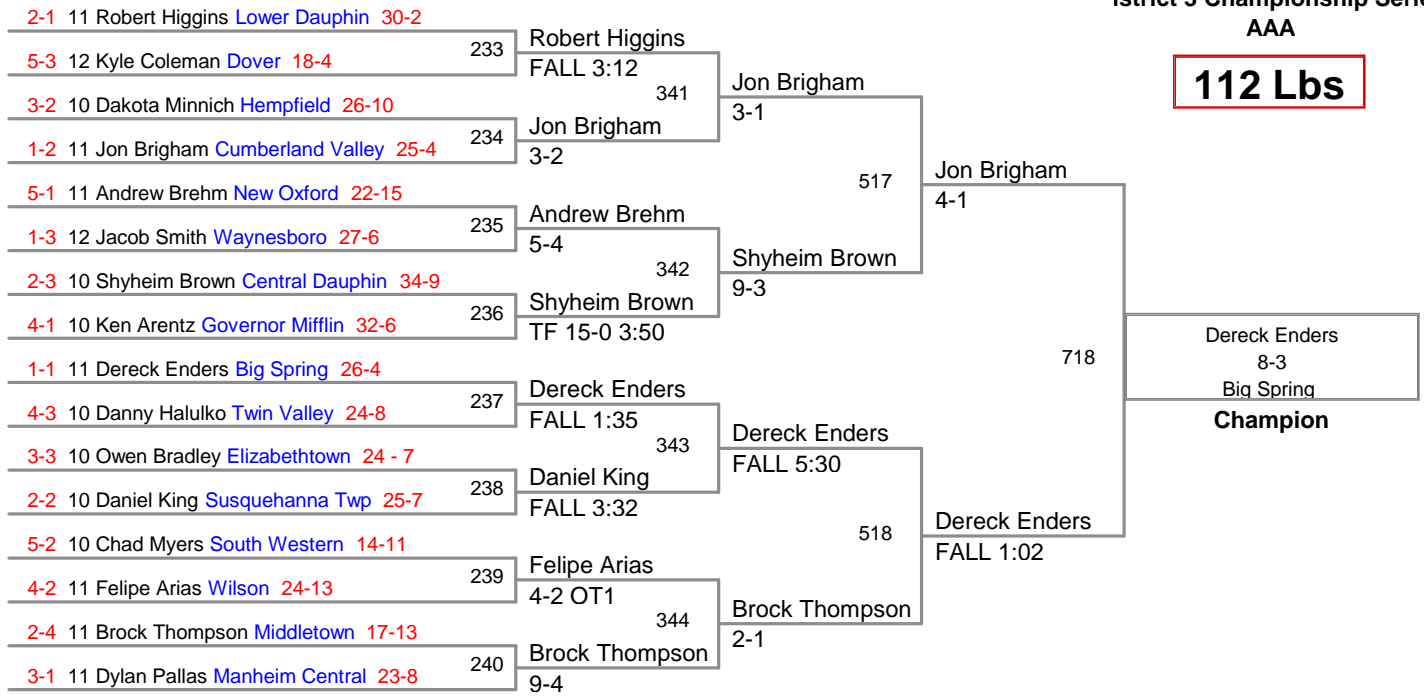

istrict 3 Championship Series
AAA

112 Lbs

istrict 3 Championship Series
AAA

119 Lbs

istrict 3 Championship Series
AAA

125 Lbs

istrict 3 Championship Series
AAA

130 Lbs