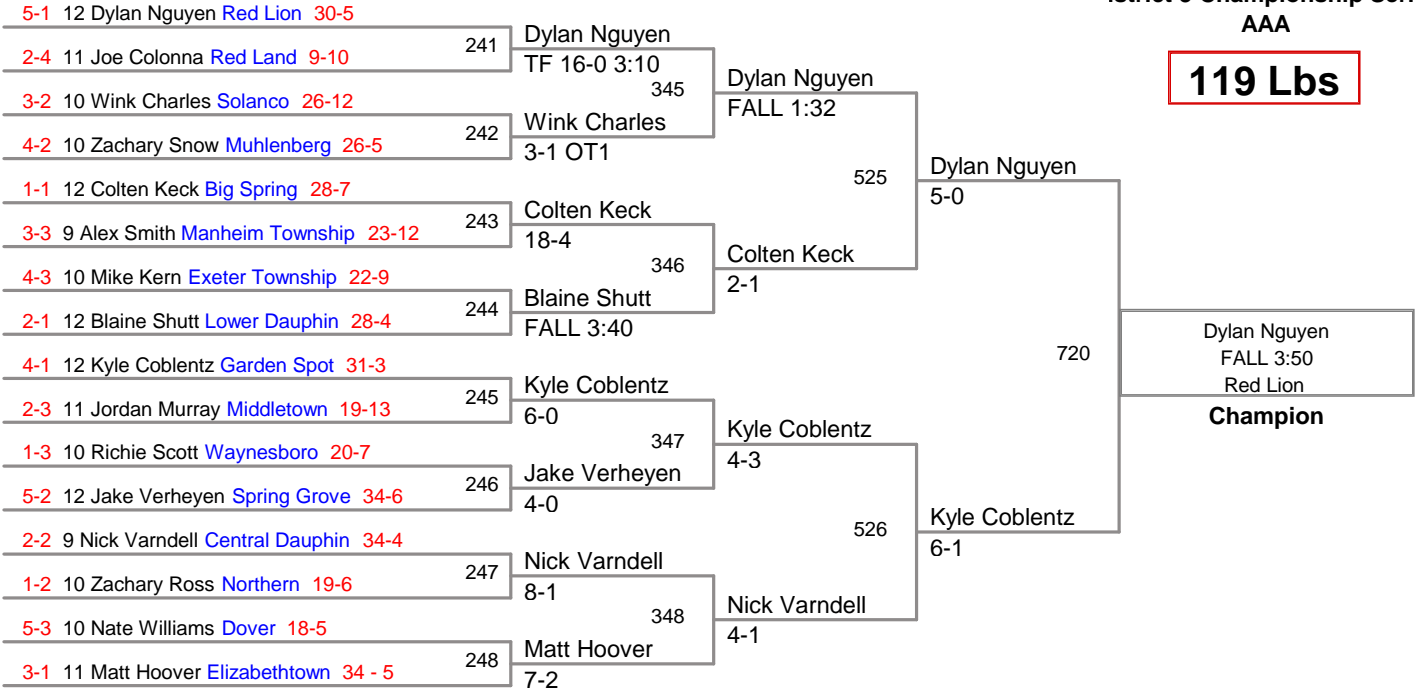

istrict 3 Championship Series
AAA

112 Lbs

istrict 3 Championship Series
AAA

119 Lbs

istrict 3 Championship Series
AAA

125 Lbs

istrict 3 Championship Series
AAA

130 Lbs