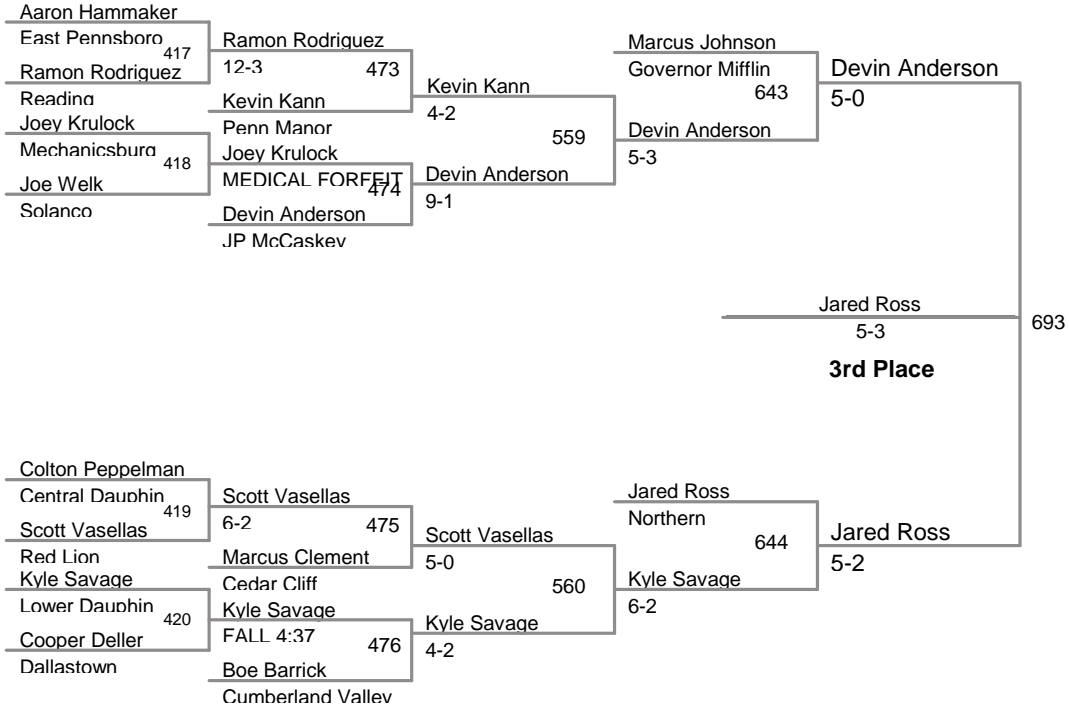

istrict 3 Championship Series
AAA

140 Lbs