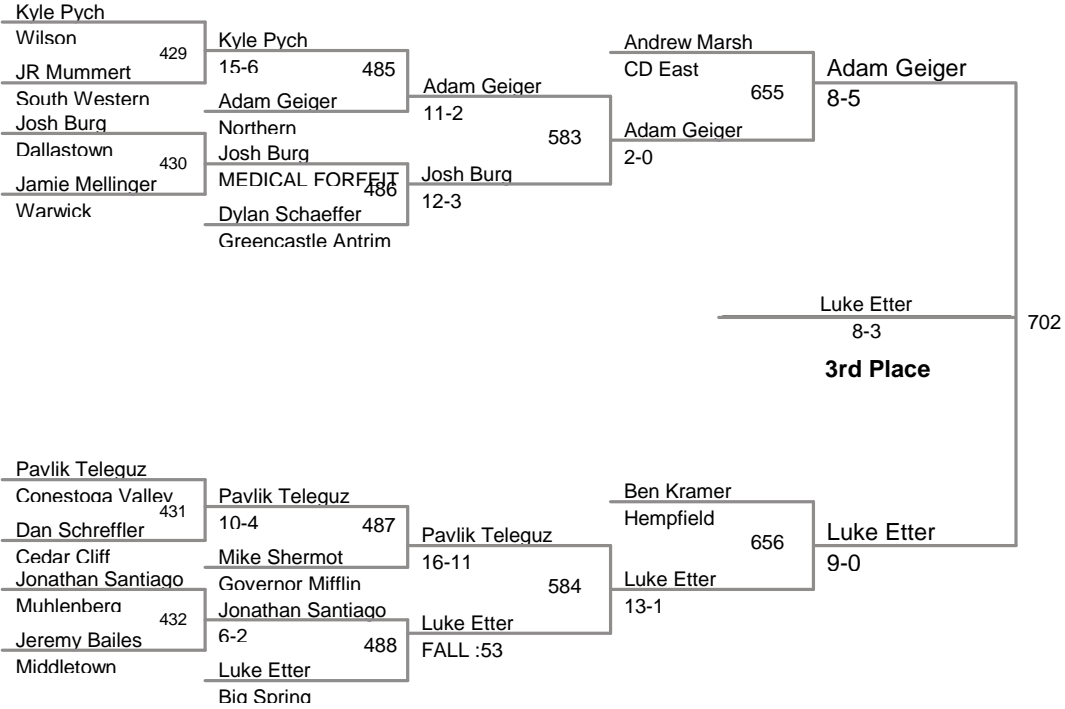

istrict 3 Championship Series
AAA

135 Lbs

istrict 3 Championship Series
AAA

140 Lbs

istrict 3 Championship Series
AAA

145 Lbs

istrict 3 Championship Series
AAA

160 Lbs