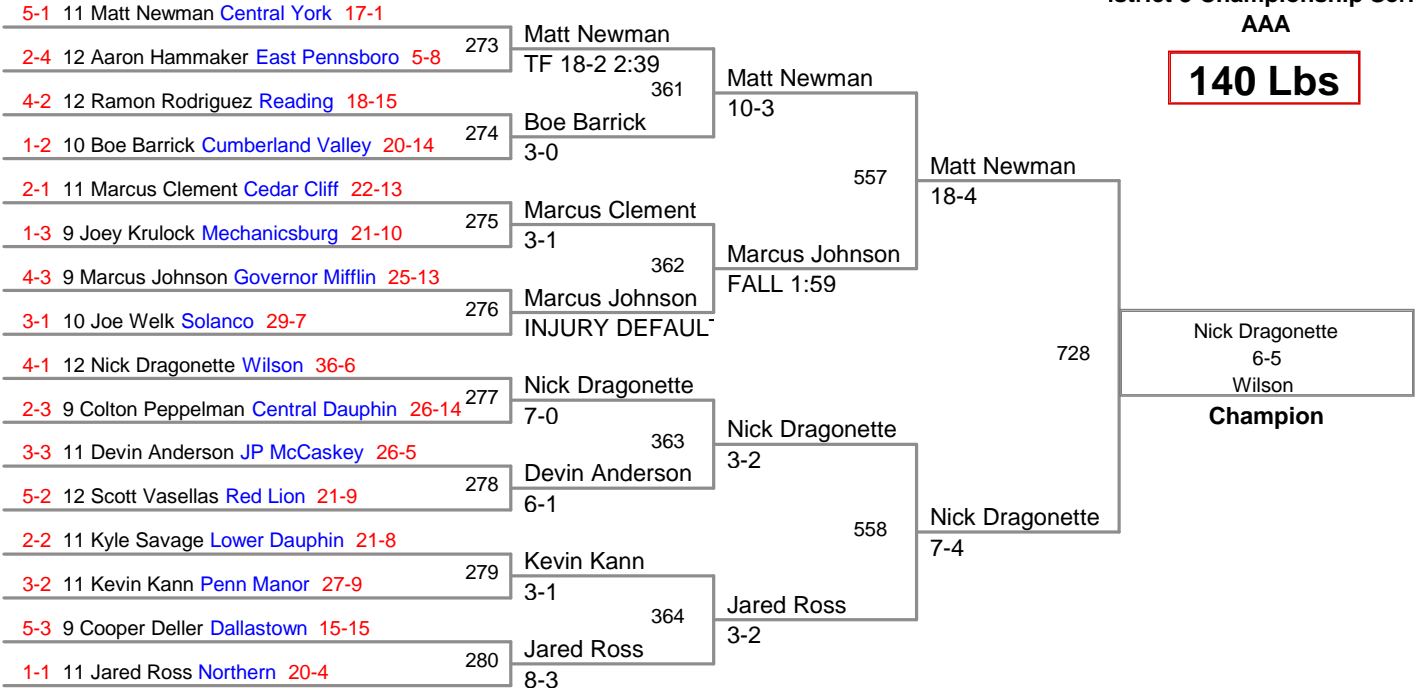

istrict 3 Championship Series
AAA

140 Lbs