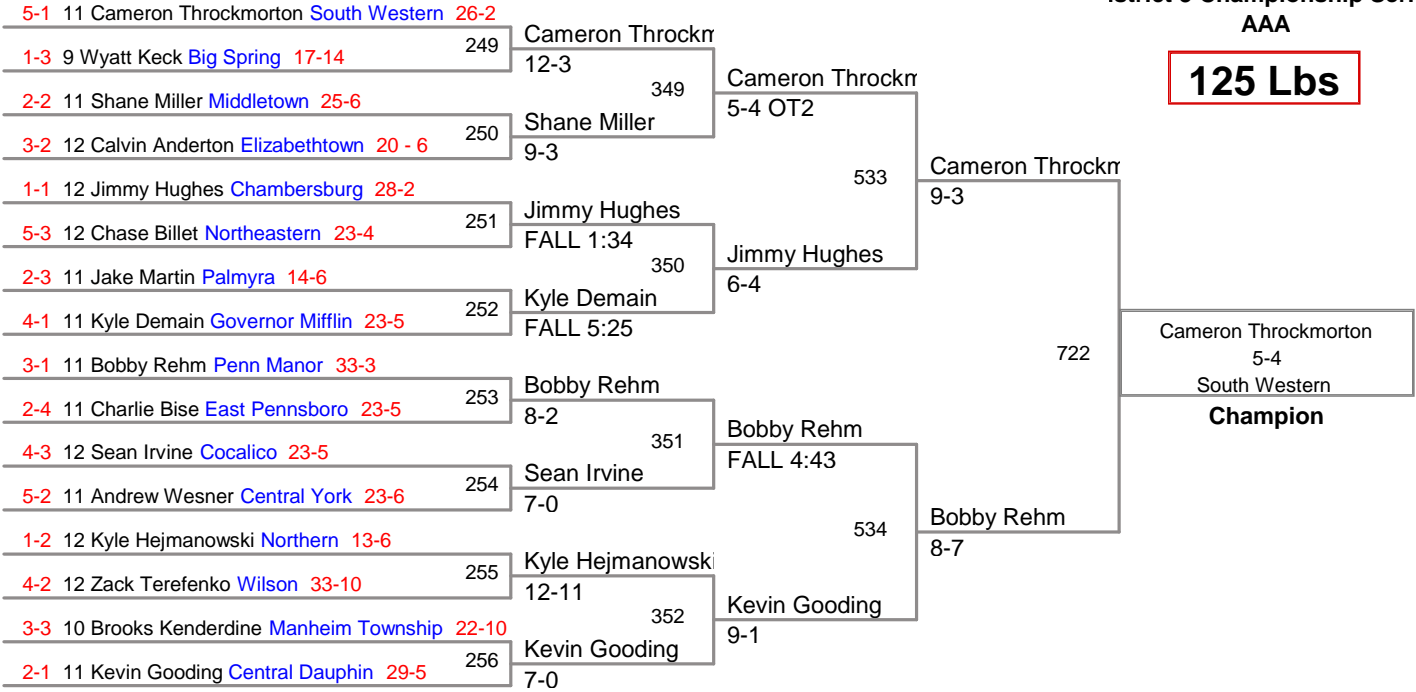

istrict 3 Championship Series
AAA

112 Lbs

istrict 3 Championship Series
AAA

119 Lbs

istrict 3 Championship Series
AAA

125 Lbs

istrict 3 Championship Series
AAA

130 Lbs