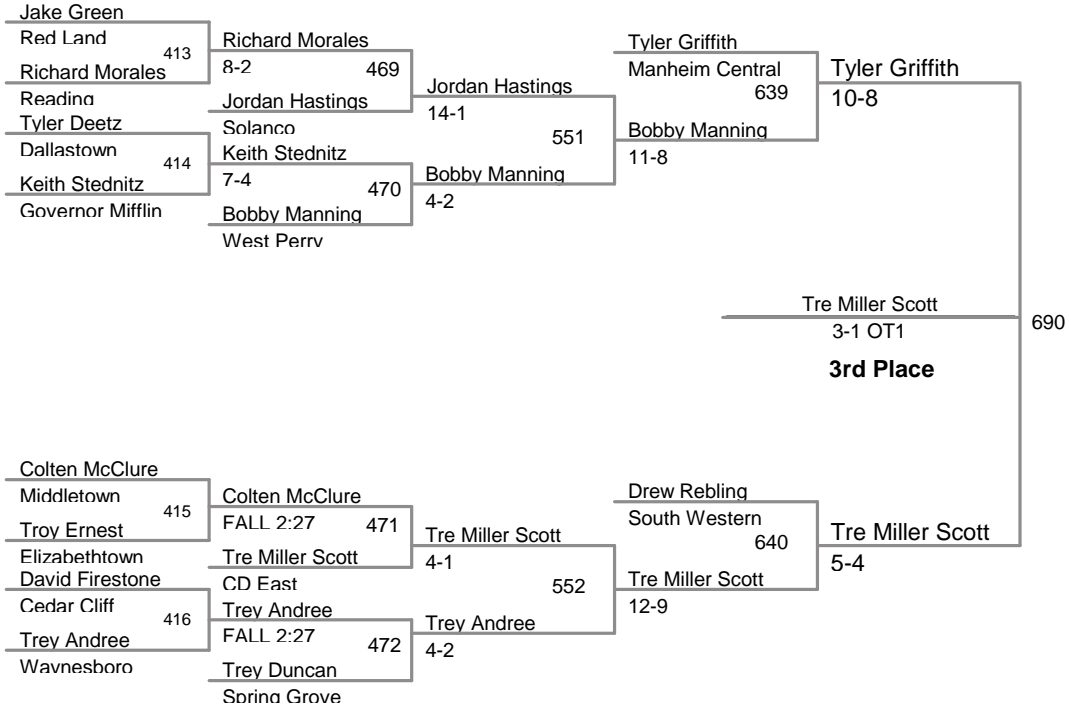

istrict 3 Championship Series
AAA

135 Lbs