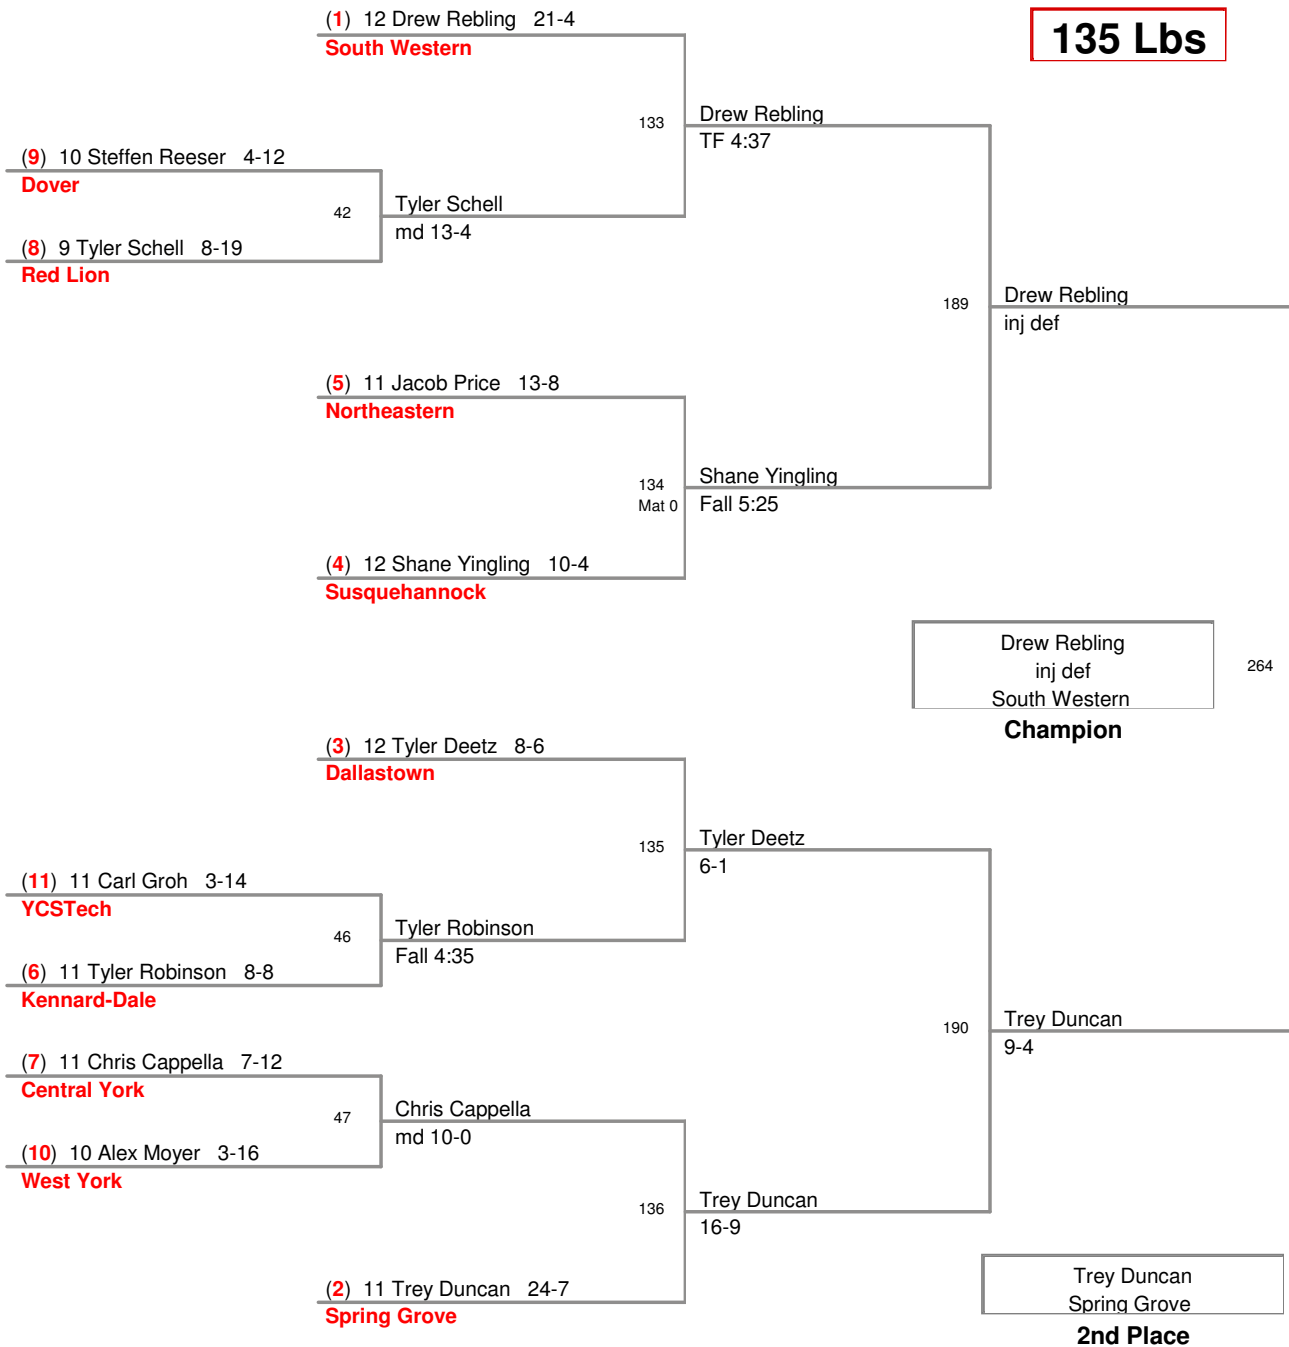

District 3 AAA Section V
AAAV

103 Lbs

District 3 AAA Section V
AAAV

112 Lbs

District 3 AAA Section V
AAAV

119 Lbs

District 3 AAA Section V
AAAV

125 Lbs

District 3 AAA Section V
AAAV

130 Lbs

District 3 AAA Section V
AAAV

135 Lbs

District 3 AAA Section V
AAAV

140 Lbs

District 3 AAA Section V
AAAV

145 Lbs