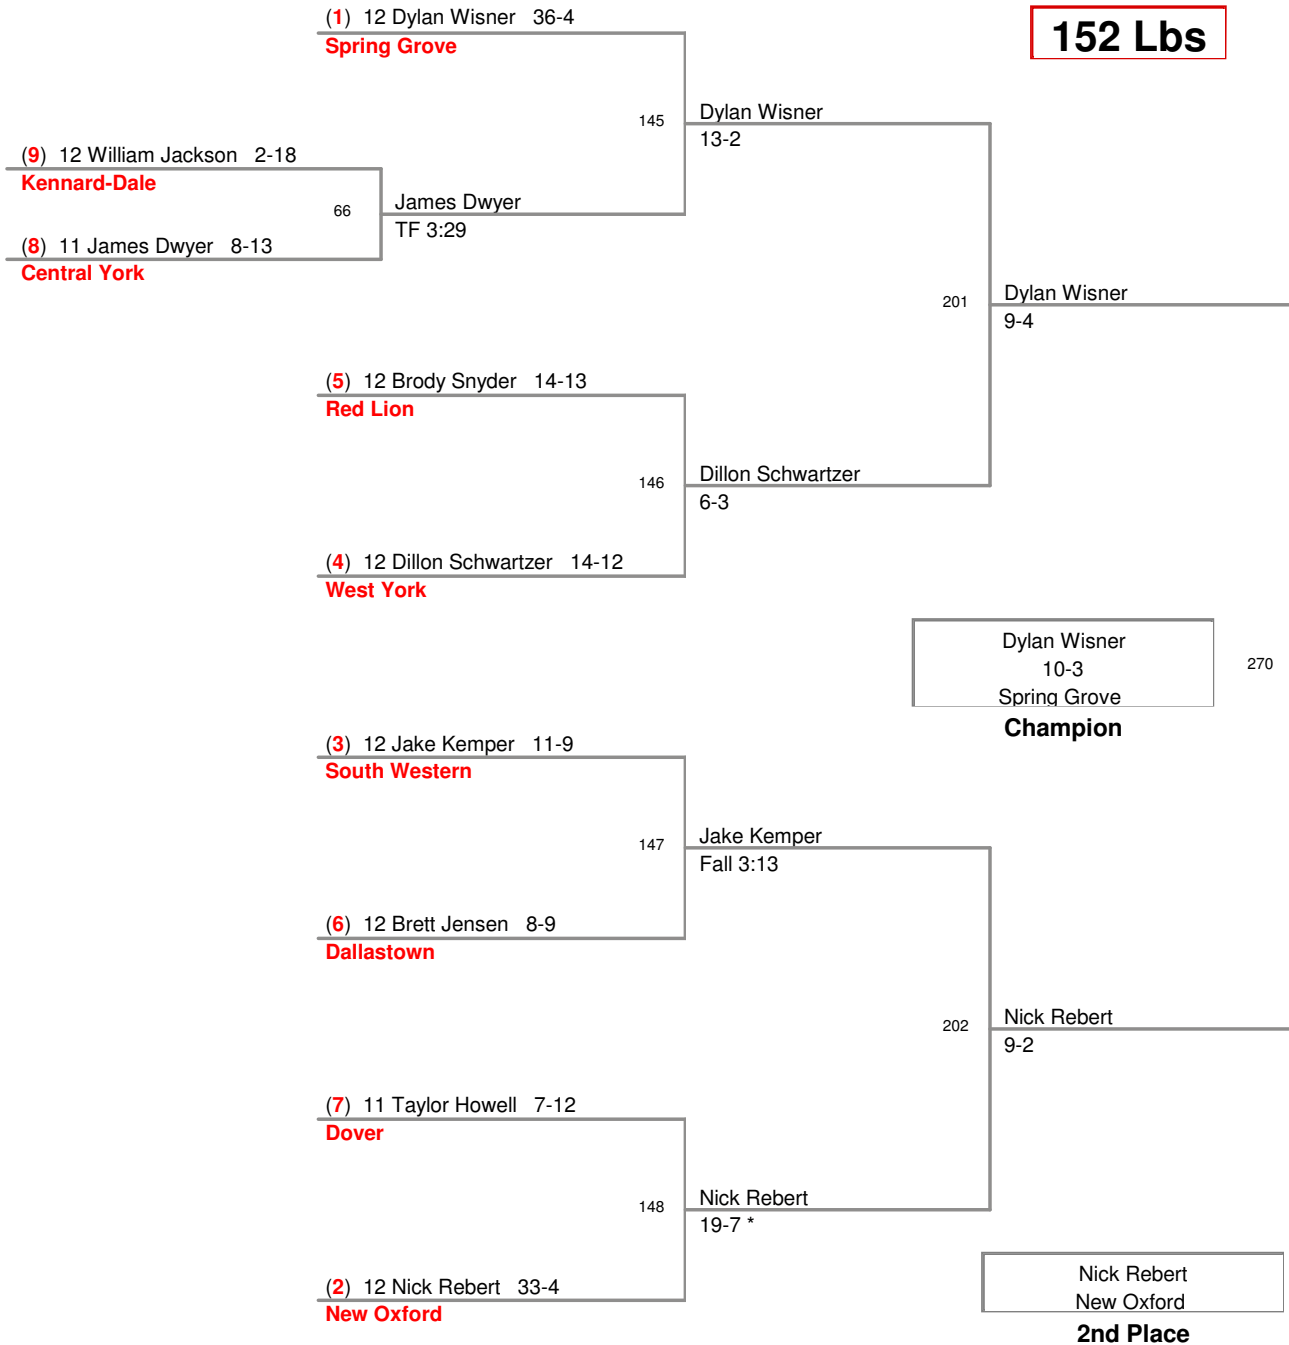

District 3 AAA Section V
AAAV

103 Lbs

District 3 AAA Section V
AAAV

112 Lbs

District 3 AAA Section V
AAAV

119 Lbs

District 3 AAA Section V
AAAV

125 Lbs

District 3 AAA Section V
AAAV

130 Lbs

District 3 AAA Section V
AAAV

135 Lbs

District 3 AAA Section V
AAAV

140 Lbs

District 3 AAA Section V
AAAV

145 Lbs

District 3 AAA Section V
AAAV

152 Lbs

District 3 AAA Section V
AAAV

160 Lbs

District 3 AAA Section V
AAAV

171 Lbs

District 3 AAA Section V
AAAV

189 Lbs