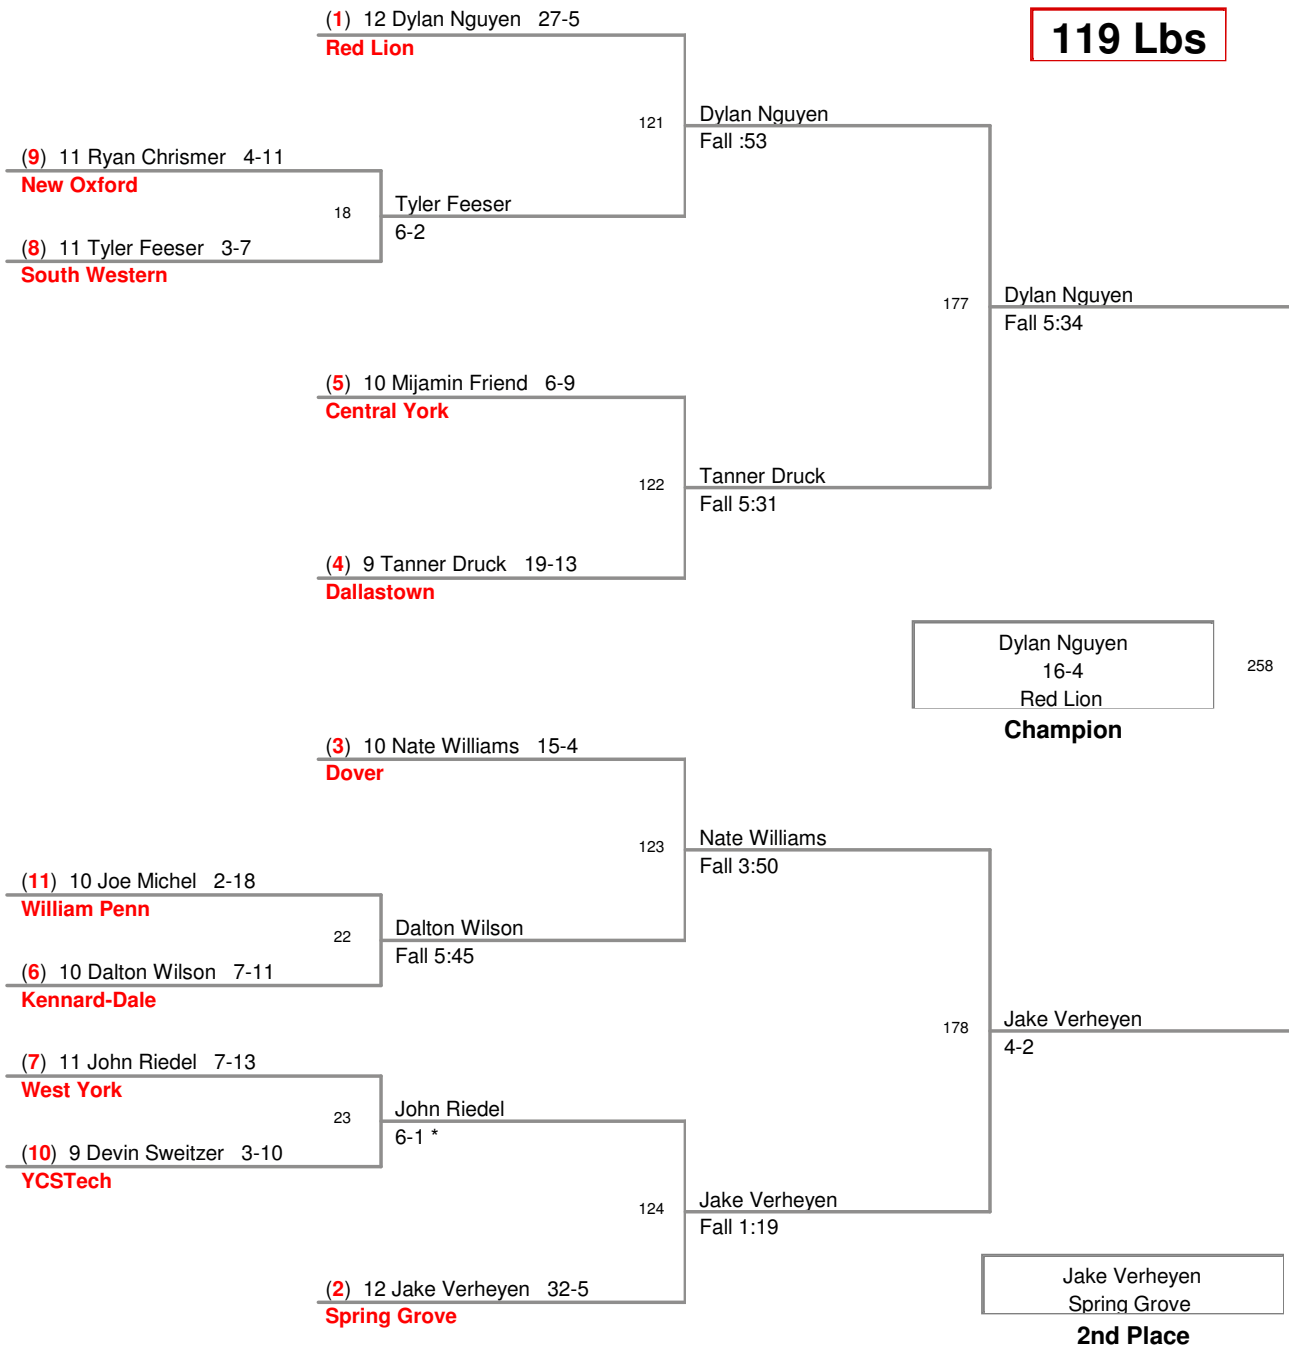

District 3 AAA Section V
AAAV

103 Lbs

District 3 AAA Section V
AAAV

112 Lbs

District 3 AAA Section V
AAAV

119 Lbs

District 3 AAA Section V
AAAV

125 Lbs

District 3 AAA Section V
AAAV

130 Lbs

District 3 AAA Section V
AAAV

135 Lbs

District 3 AAA Section V
AAAV

140 Lbs

District 3 AAA Section V
AAAV

145 Lbs