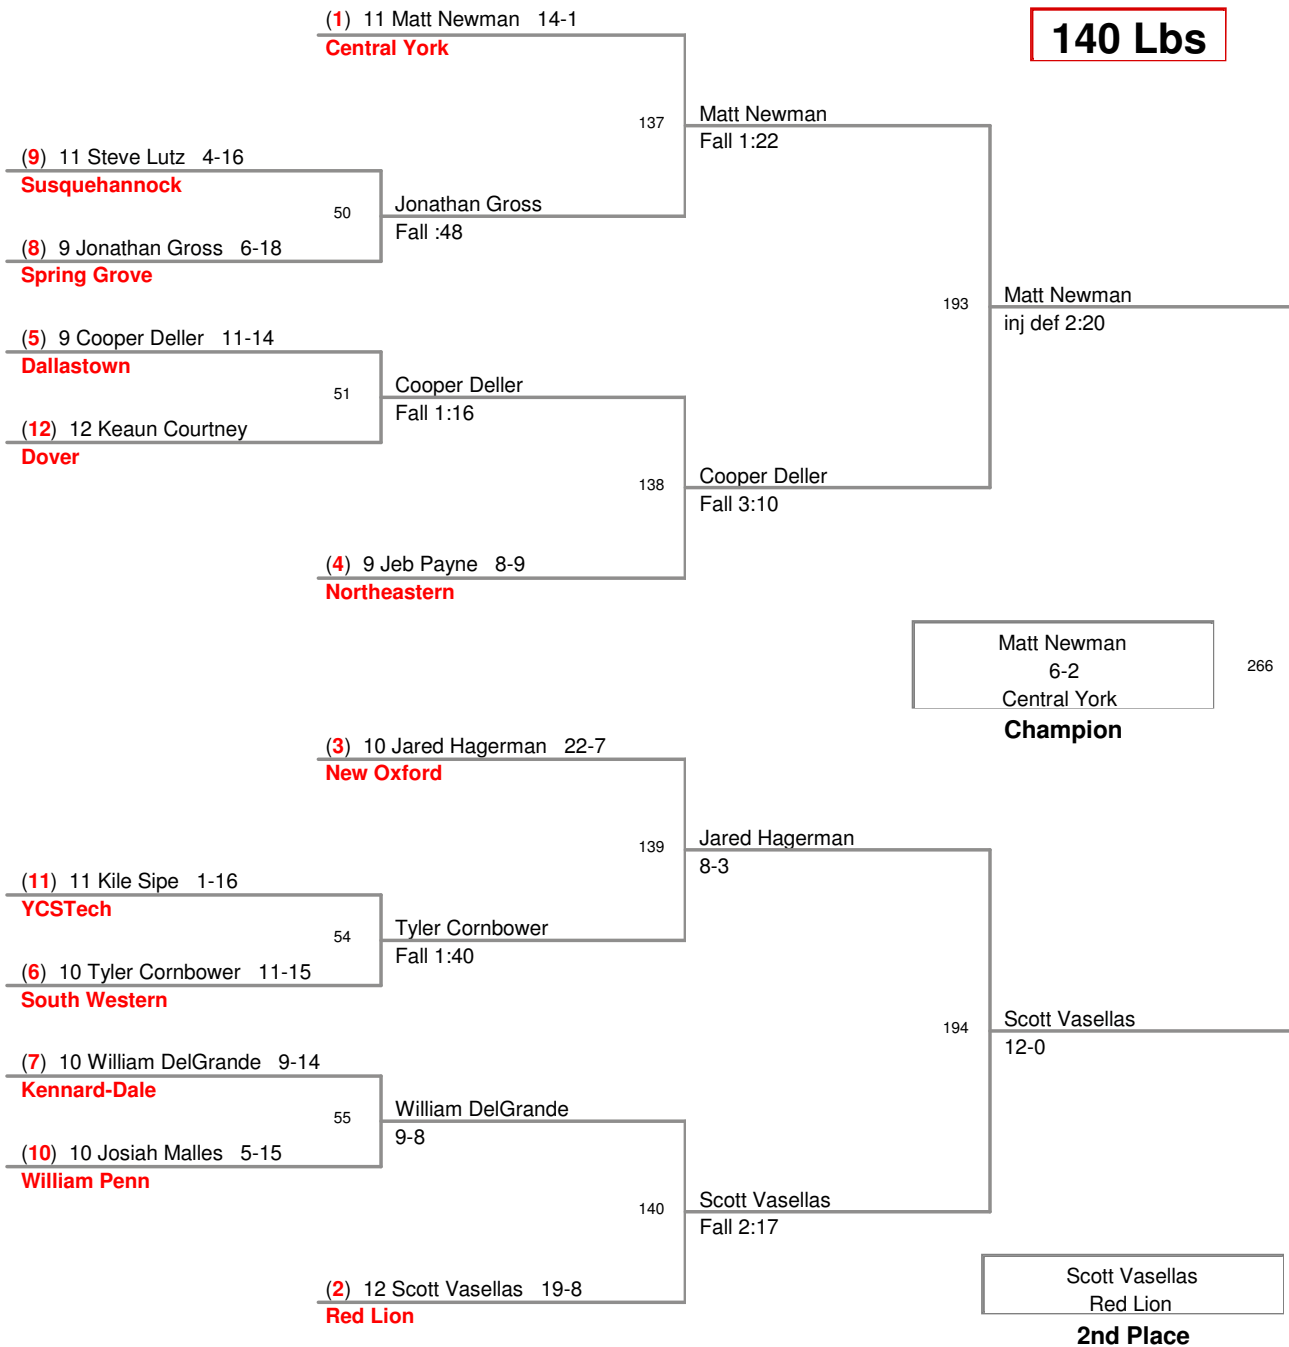

District 3 AAA Section V
AAAV

130 Lbs

District 3 AAA Section V
AAAV

135 Lbs

District 3 AAA Section V
AAAV

140 Lbs

District 3 AAA Section V
AAAV

145 Lbs