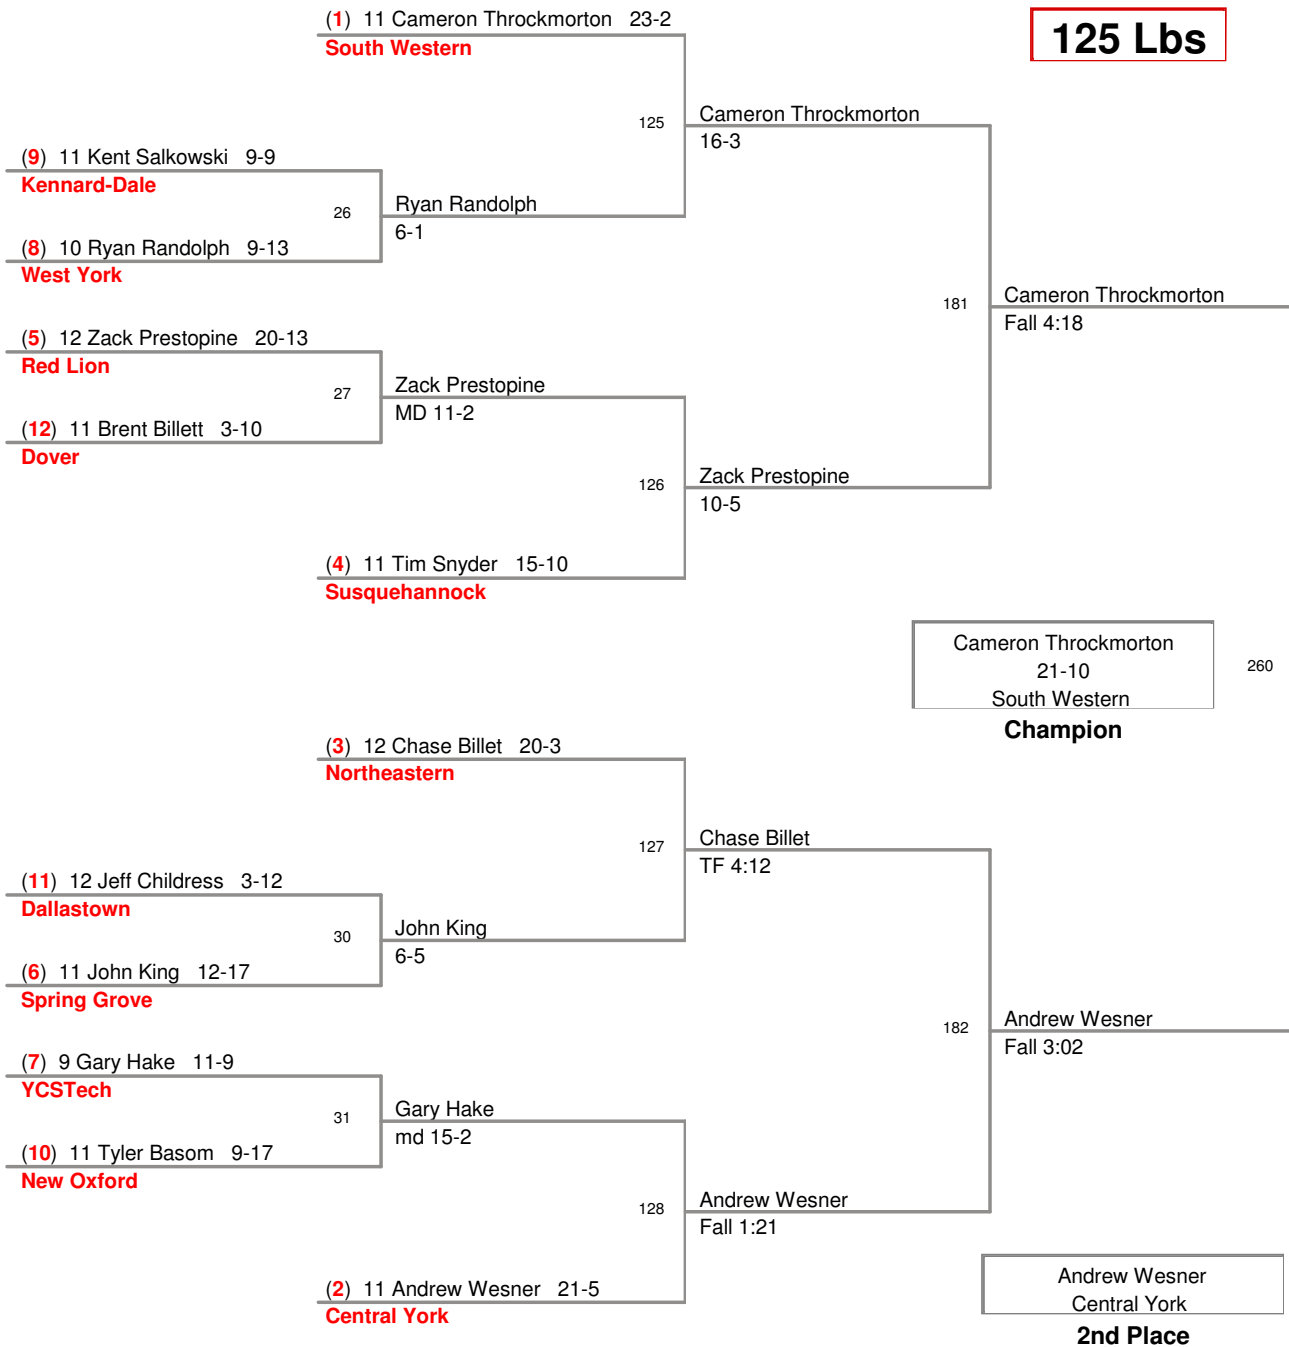

District 3 AAA Section V
AAAV

103 Lbs

District 3 AAA Section V
AAAV

112 Lbs

District 3 AAA Section V
AAAV

119 Lbs

District 3 AAA Section V
AAAV

125 Lbs

District 3 AAA Section V
AAAV

130 Lbs

District 3 AAA Section V
AAAV

135 Lbs

District 3 AAA Section V
AAAV

140 Lbs

District 3 AAA Section V
AAAV

145 Lbs