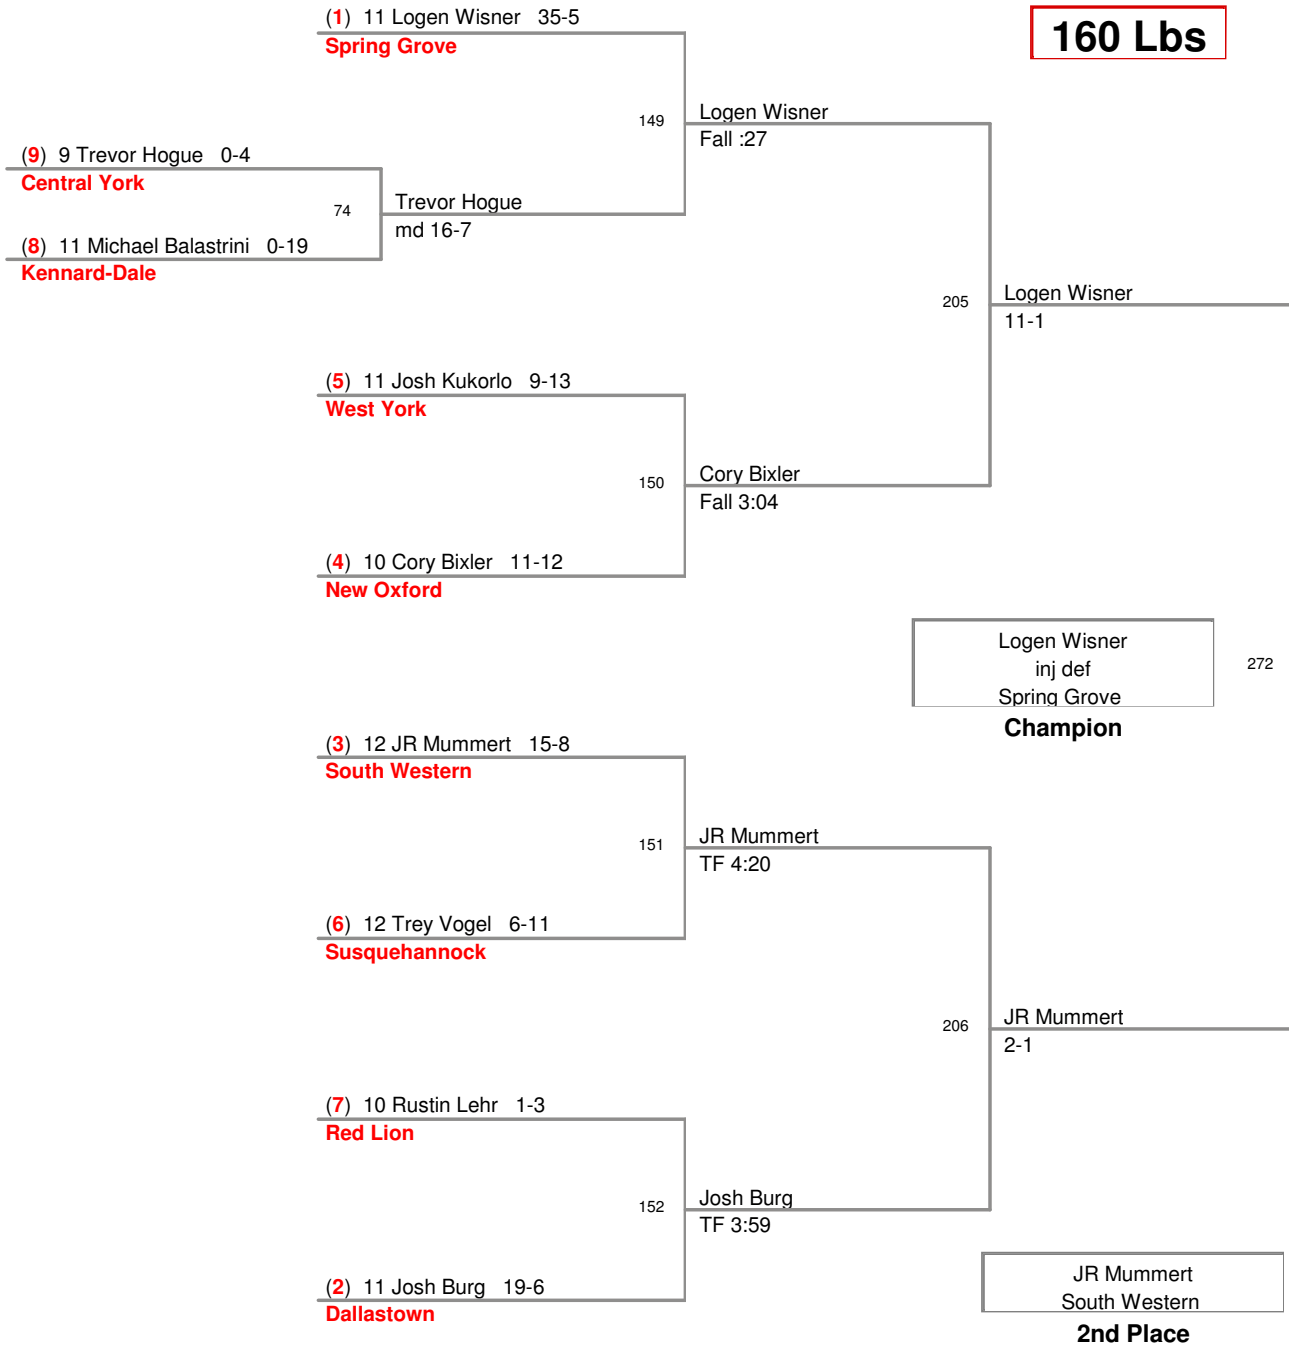

District 3 AAA Section V
AAAV

160 Lbs