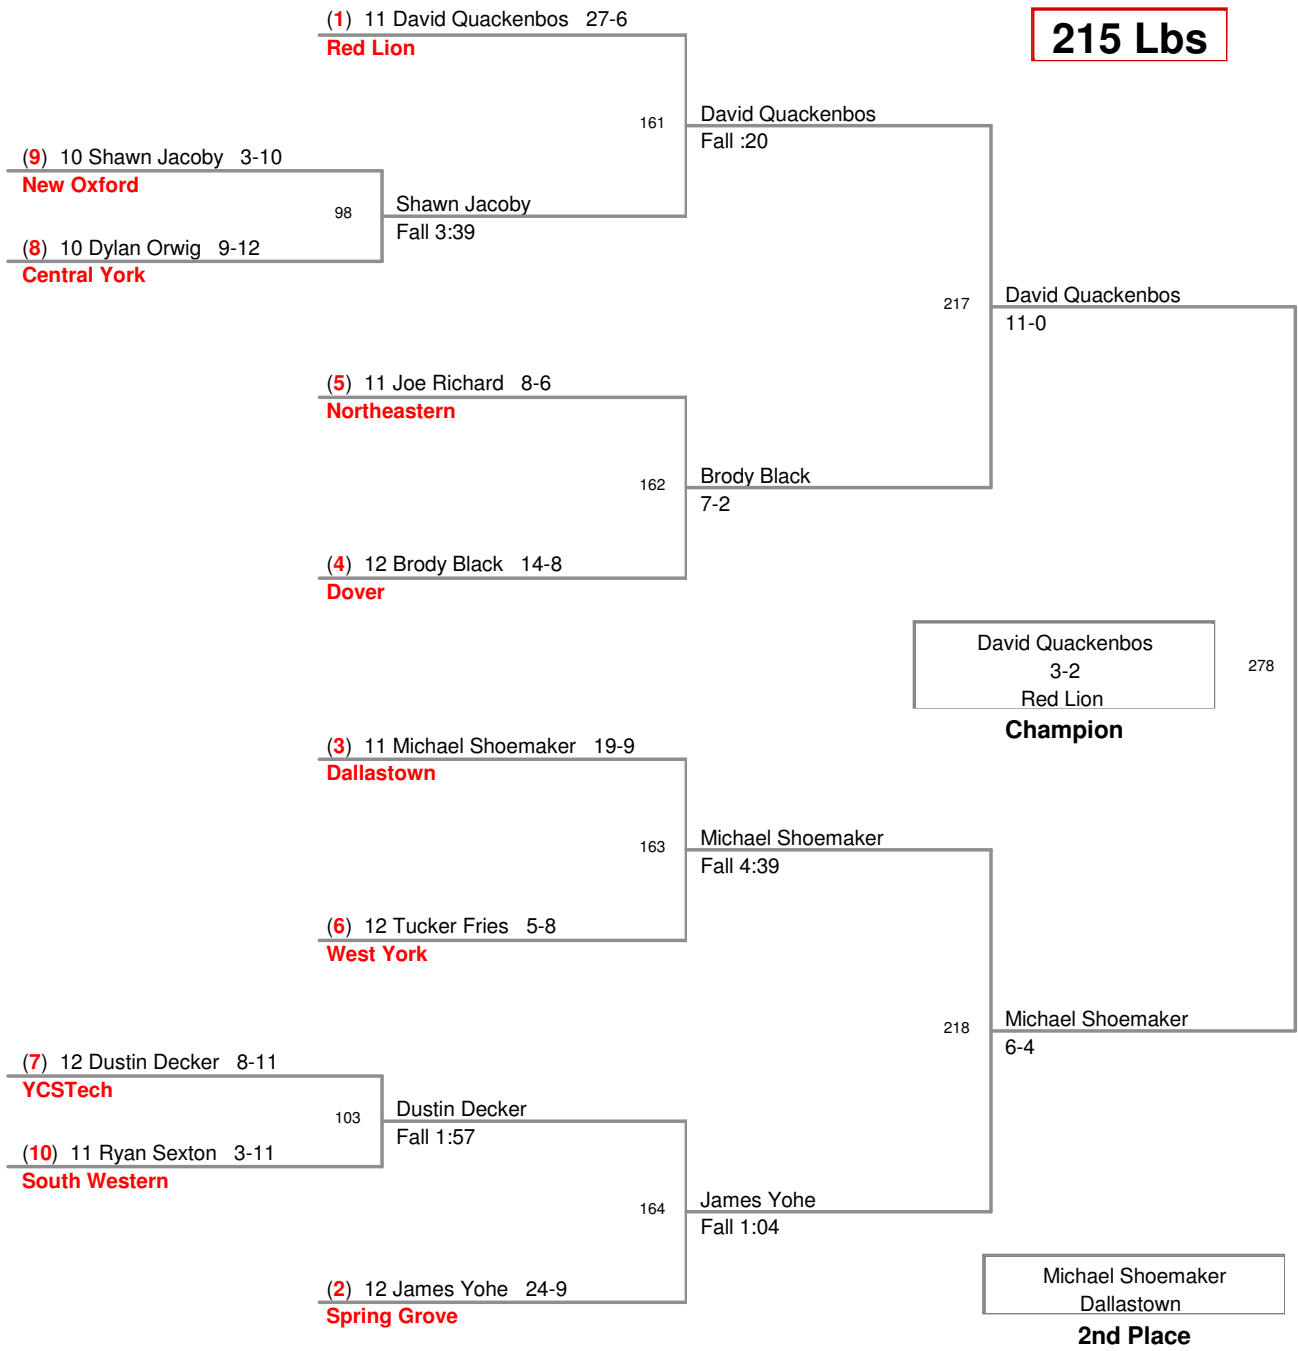

District 3 AAA Section V
AAAV

215 Lbs