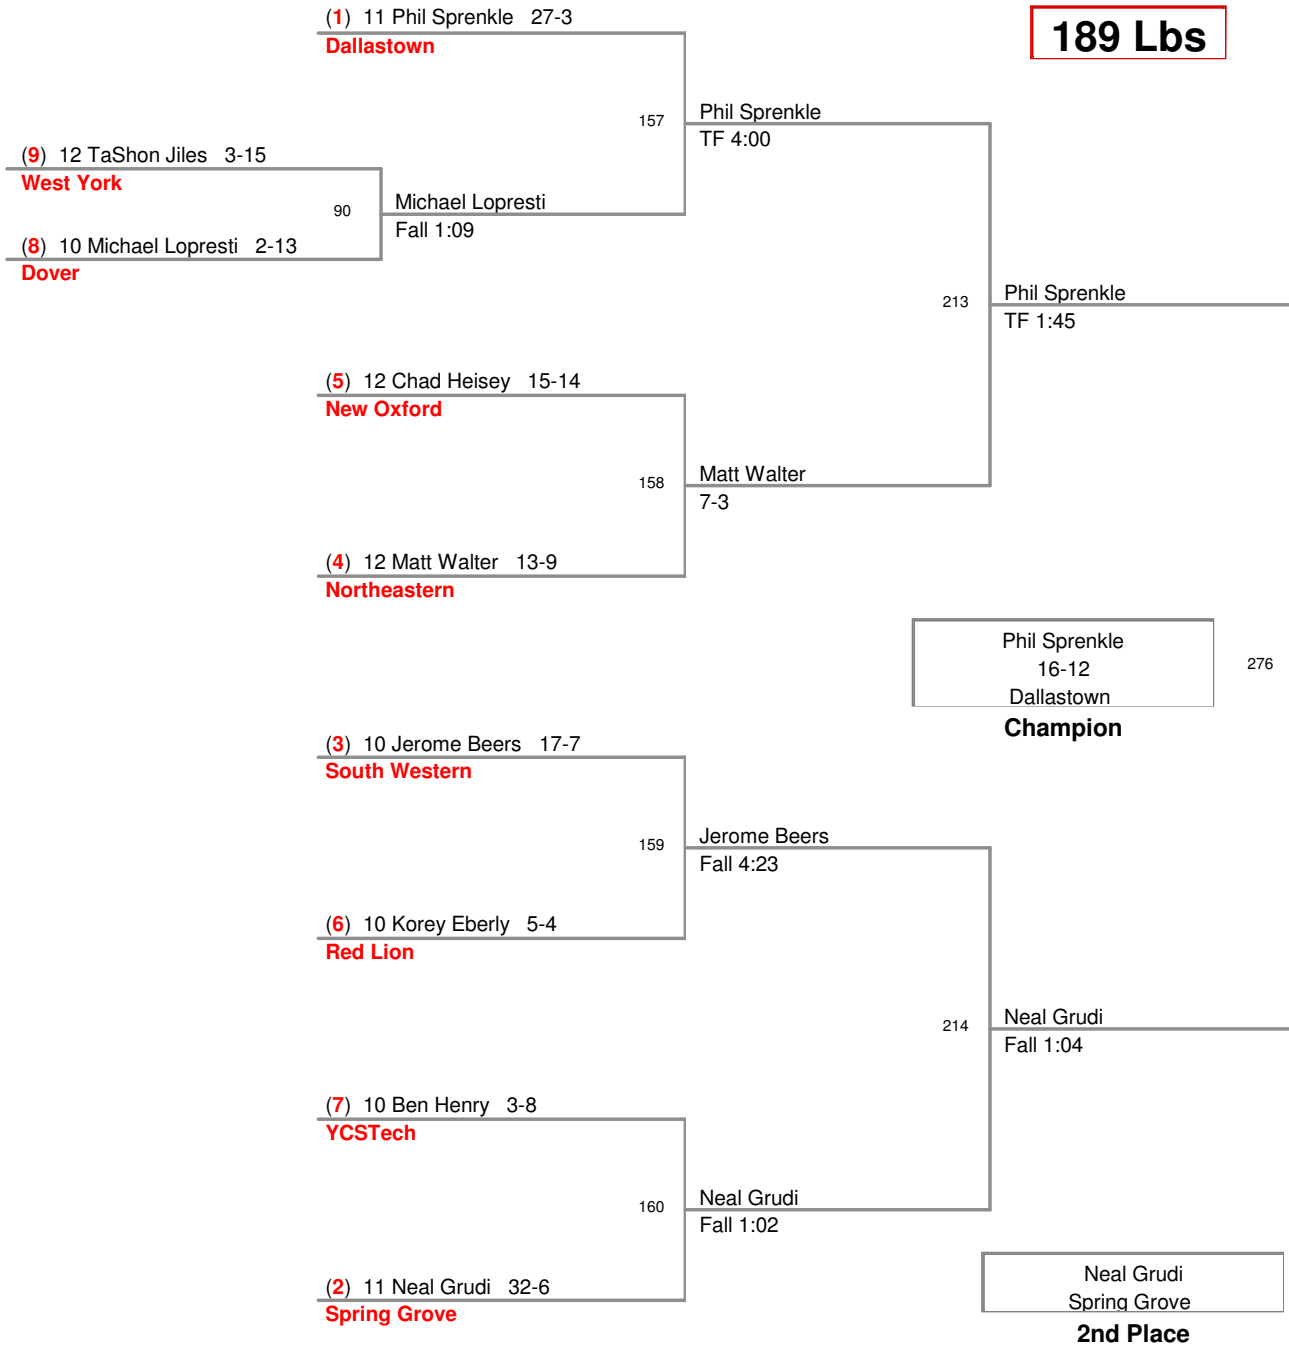

District 3 AAA Section V
AAAV

152 Lbs

District 3 AAA Section V
AAAV

160 Lbs

District 3 AAA Section V
AAAV

171 Lbs

District 3 AAA Section V
AAAV

189 Lbs