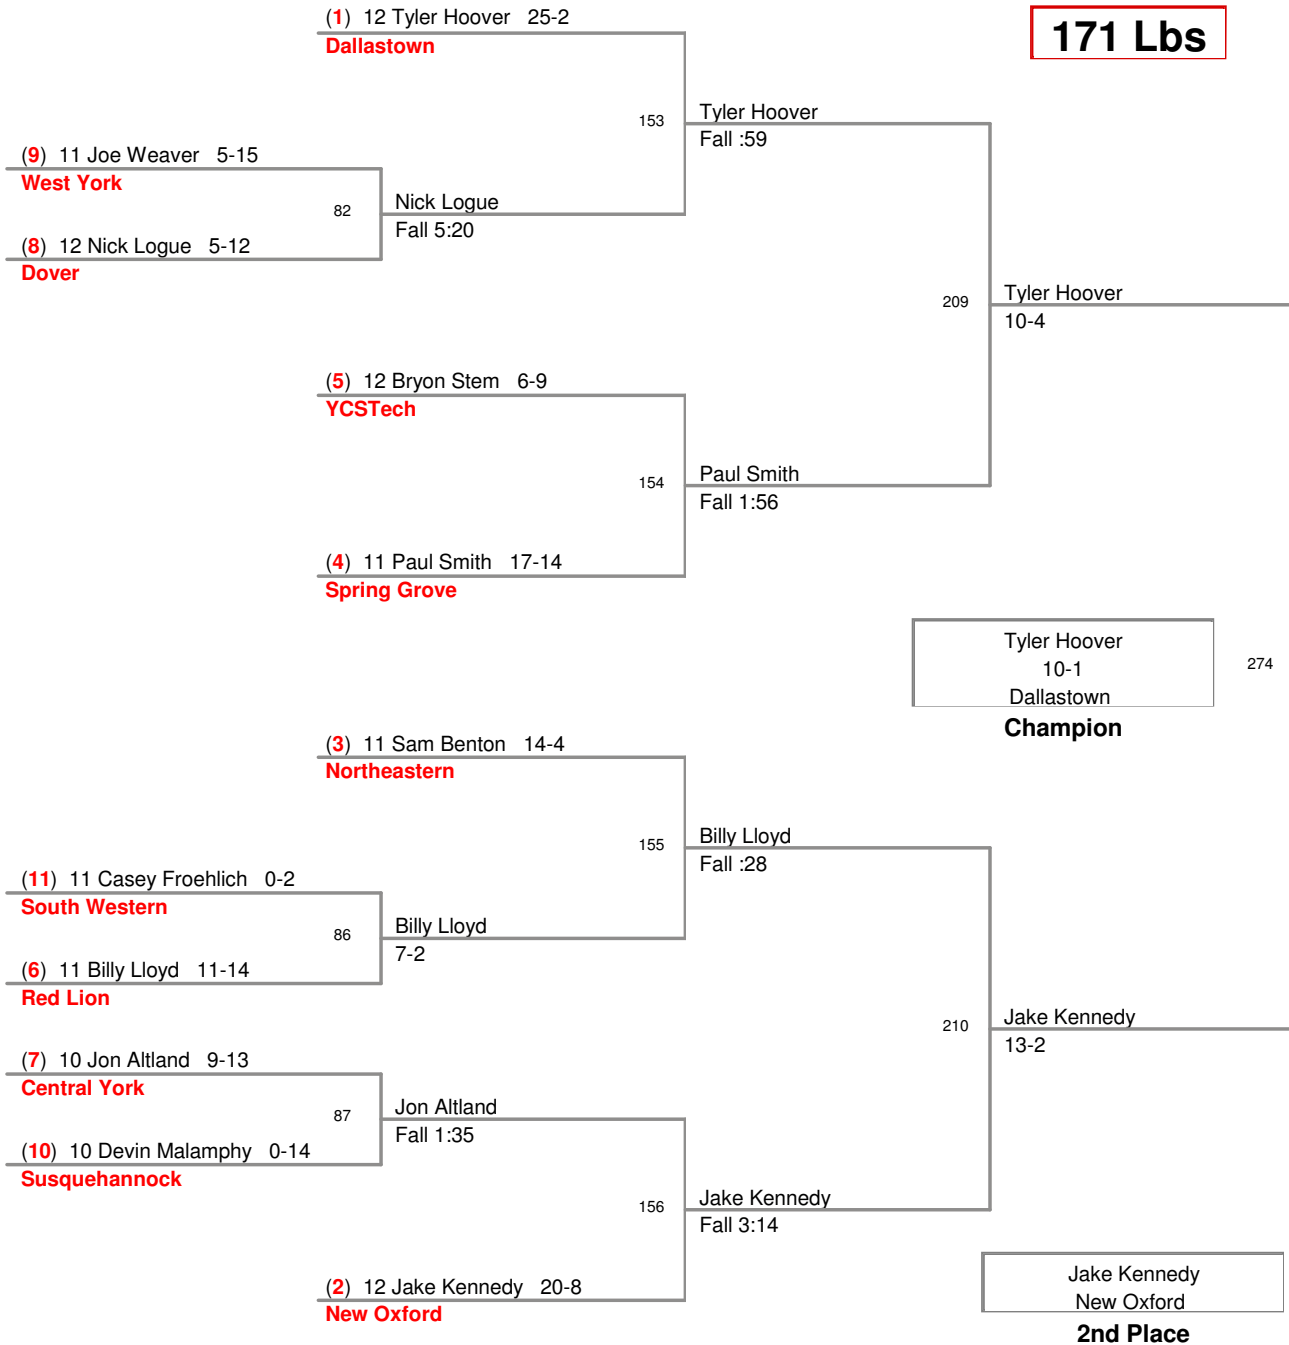

District 3 AAA Section V
AAAV

152 Lbs

District 3 AAA Section V
AAAV

160 Lbs

District 3 AAA Section V
AAAV

171 Lbs

District 3 AAA Section V
AAAV

189 Lbs