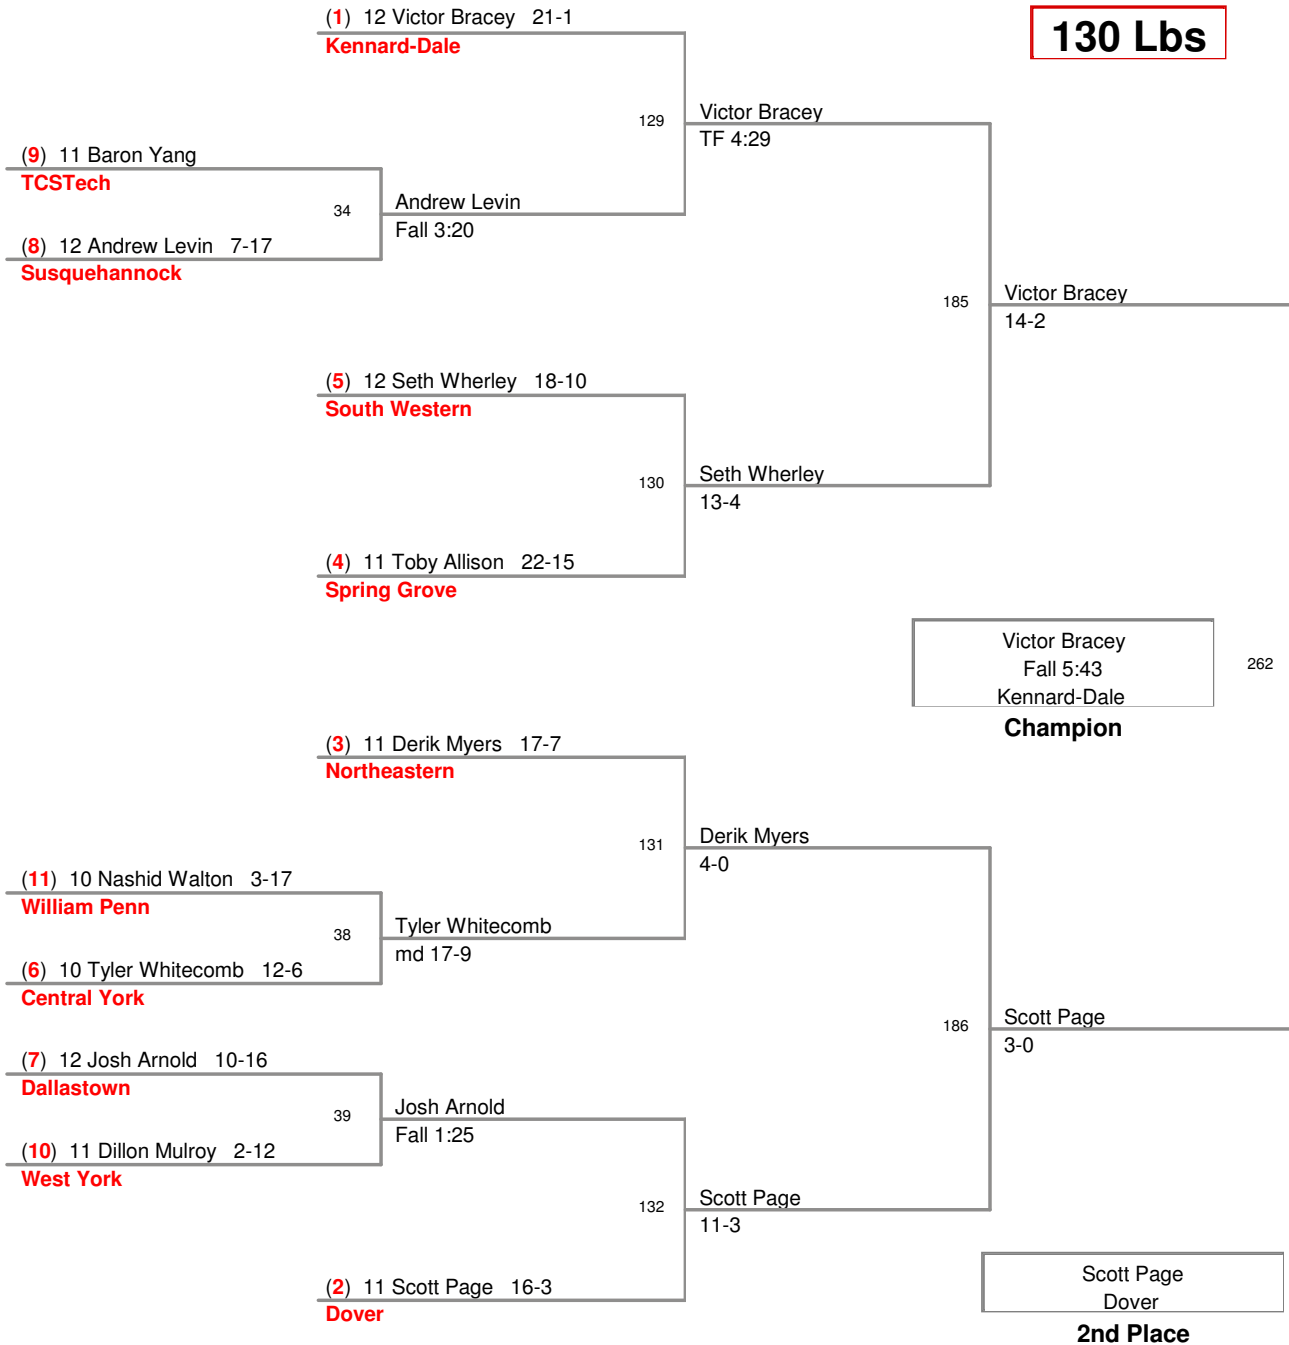

District 3 AAA Section V
AAAV

103 Lbs

District 3 AAA Section V
AAAV

112 Lbs

District 3 AAA Section V
AAAV

119 Lbs

District 3 AAA Section V
AAAV

125 Lbs

District 3 AAA Section V
AAAV

130 Lbs

District 3 AAA Section V
AAAV

135 Lbs

District 3 AAA Section V
AAAV

140 Lbs

District 3 AAA Section V
AAAV

145 Lbs