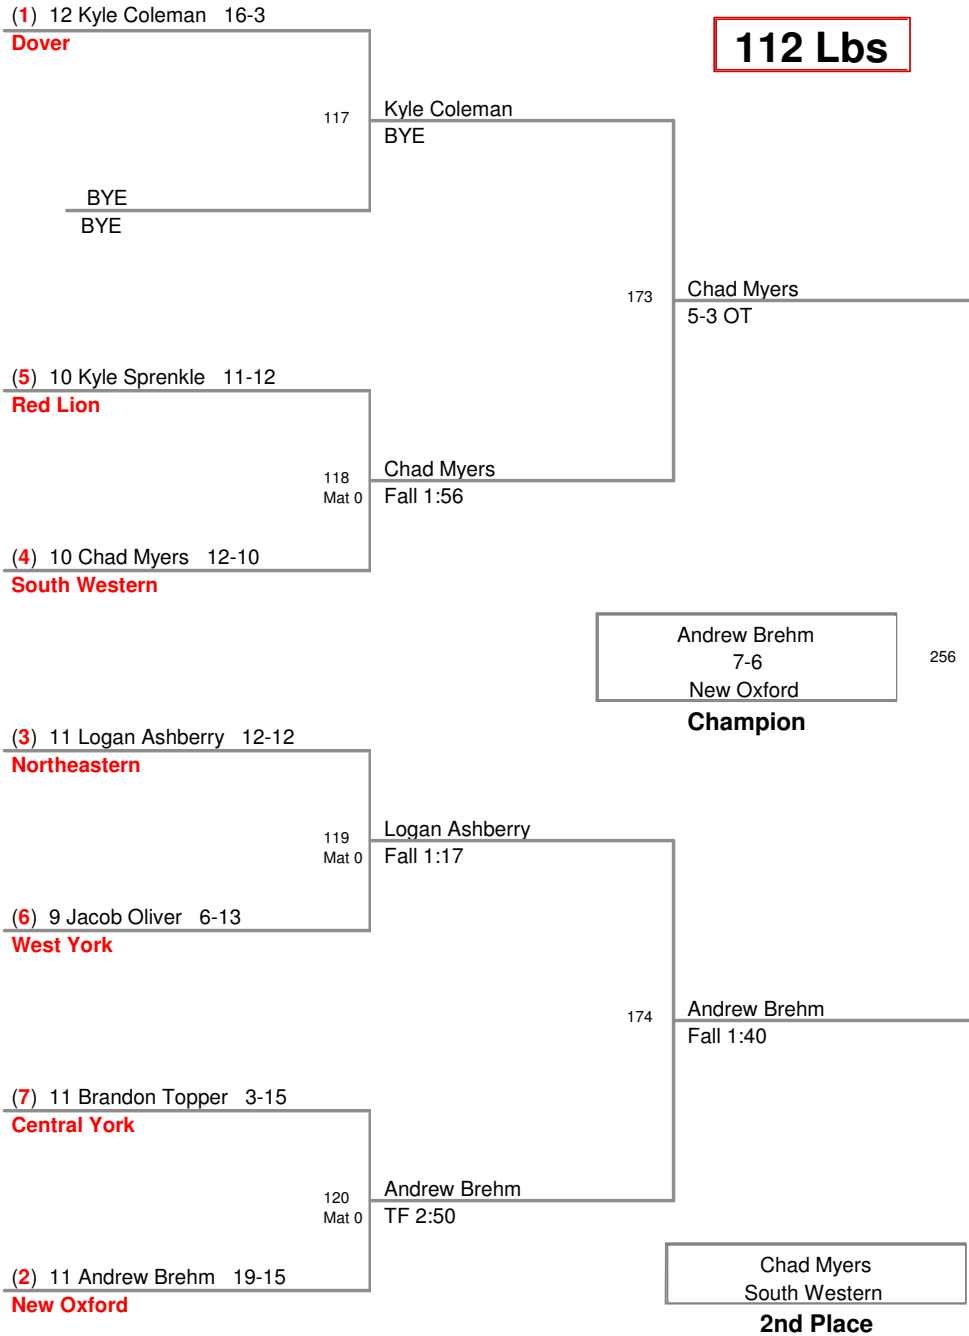

District 3 AAA Section V
AAAV

103 Lbs

District 3 AAA Section V
AAAV

112 Lbs

District 3 AAA Section V
AAAV

119 Lbs

District 3 AAA Section V
AAAV

125 Lbs

District 3 AAA Section V
AAAV

130 Lbs

District 3 AAA Section V
AAAV

135 Lbs

District 3 AAA Section V
AAAV

140 Lbs

District 3 AAA Section V
AAAV

145 Lbs