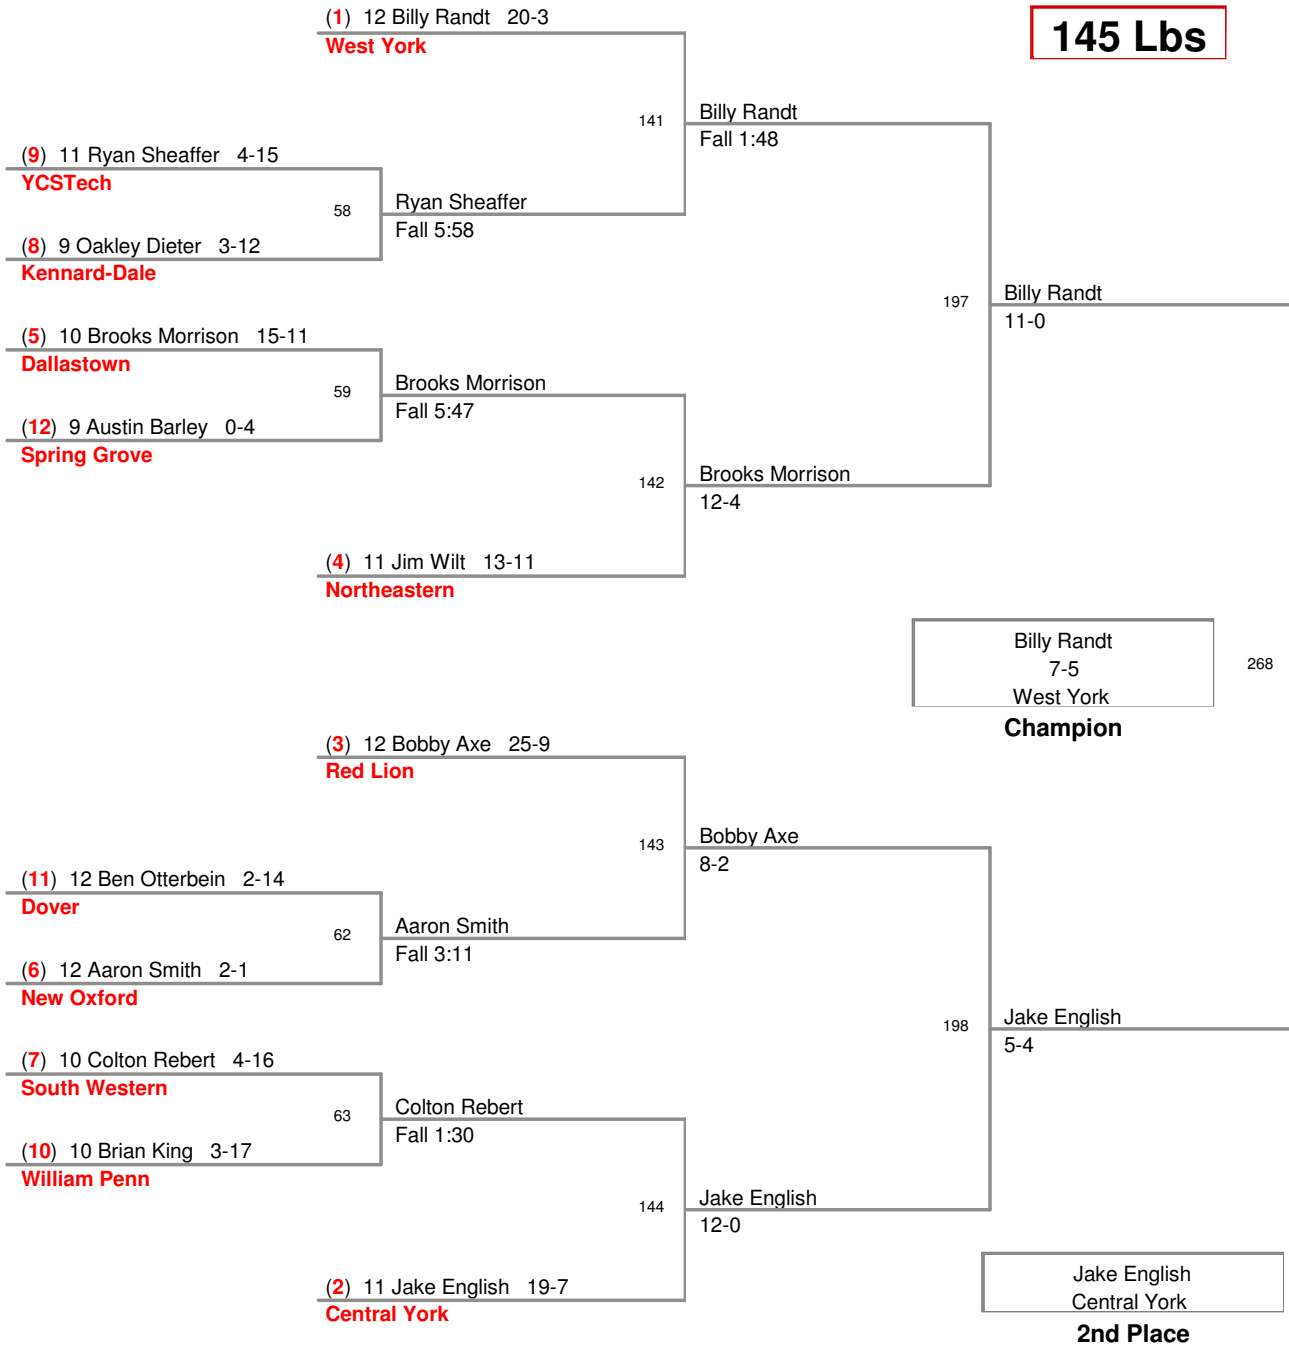

District 3 AAA Section V
AAAV

130 Lbs

District 3 AAA Section V
AAAV

135 Lbs

District 3 AAA Section V
AAAV

140 Lbs

District 3 AAA Section V
AAAV

145 Lbs