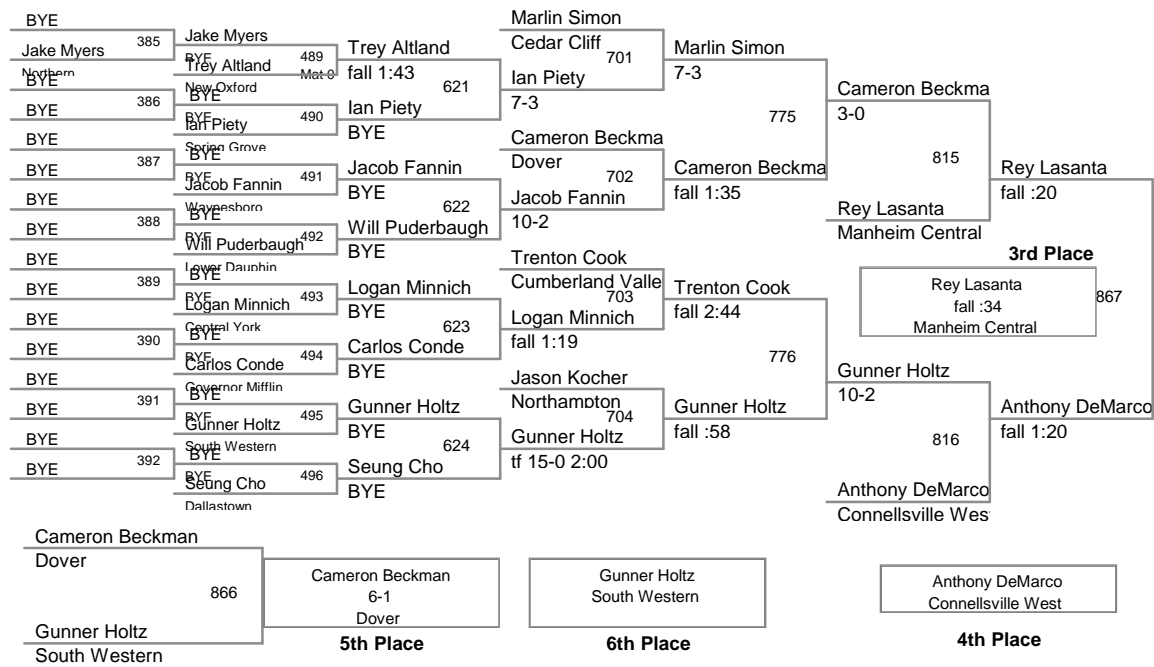

Northern JH Invitational
JH

130 Lbs

Northern JH Invitational
JH

145 Lbs

Northern JH Invitational
JH

155 Lbs

Northern JH Invitational
JH

185 Lbs

Northern JH Invitational
JH

210 Lbs

Northern JH Invitational
JH

250 Lbs