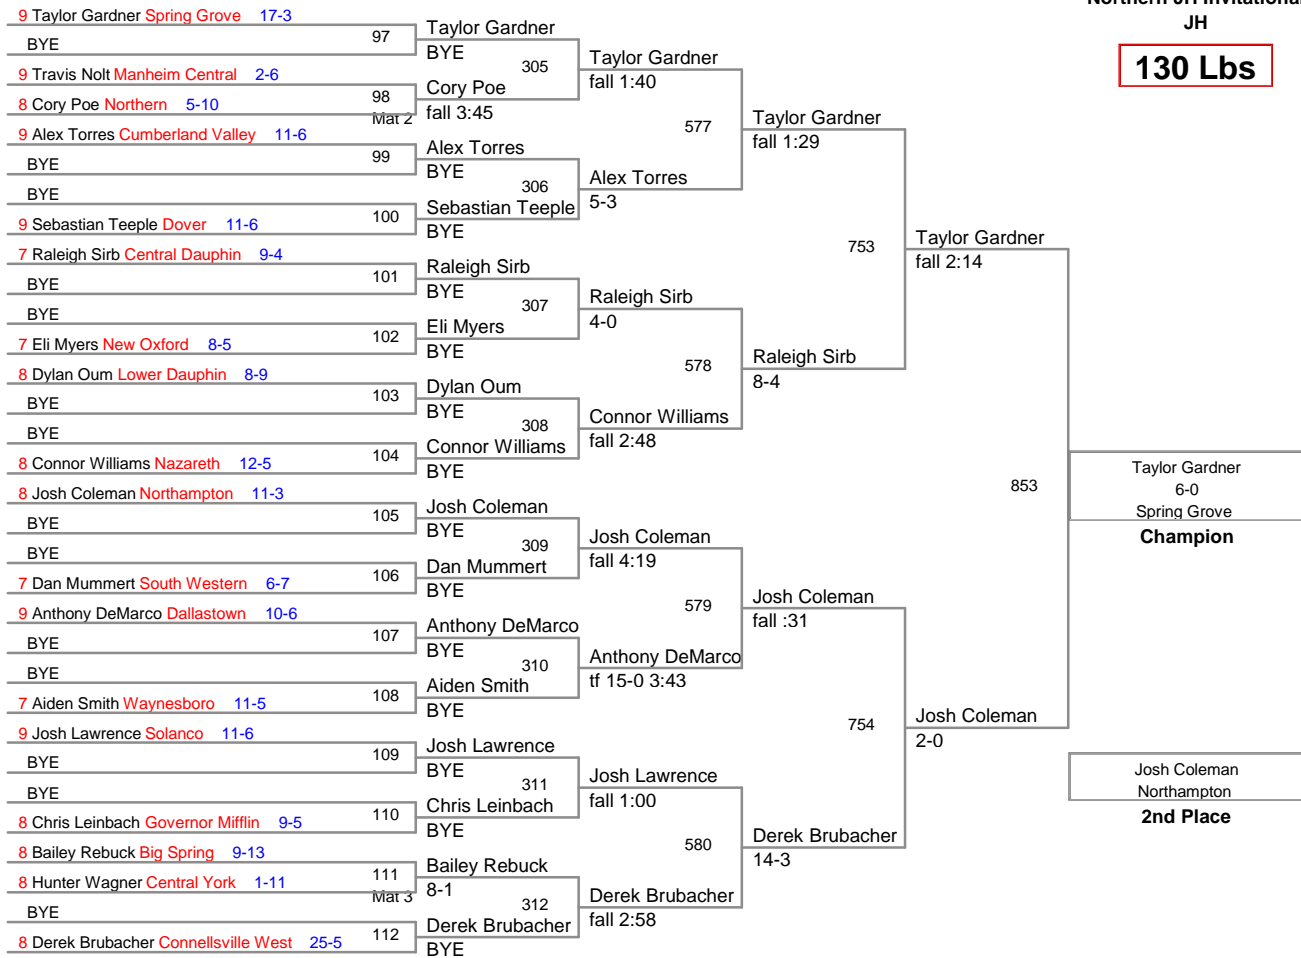

Northern JH Invitational
JH

75 Lbs

Northern JH Invitational
JH

95 Lbs

Northern JH Invitational
JH

100 Lbs

Northern JH Invitational
JH

105 Lbs

Northern JH Invitational
JH

130 Lbs

Northern JH Invitational
JH

145 Lbs

Northern JH Invitational
JH

155 Lbs

Northern JH Invitational
JH

185 Lbs

Northern JH Invitational
JH

210 Lbs

Northern JH Invitational
JH

250 Lbs