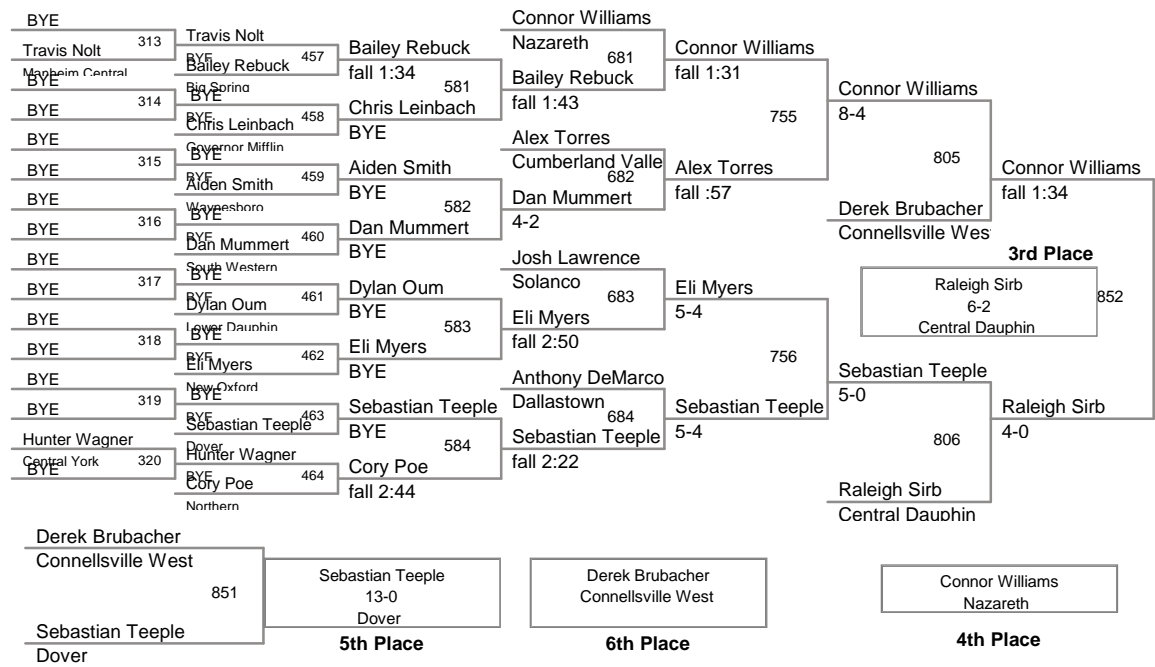

Northern JH Invitational
JH

130 Lbs