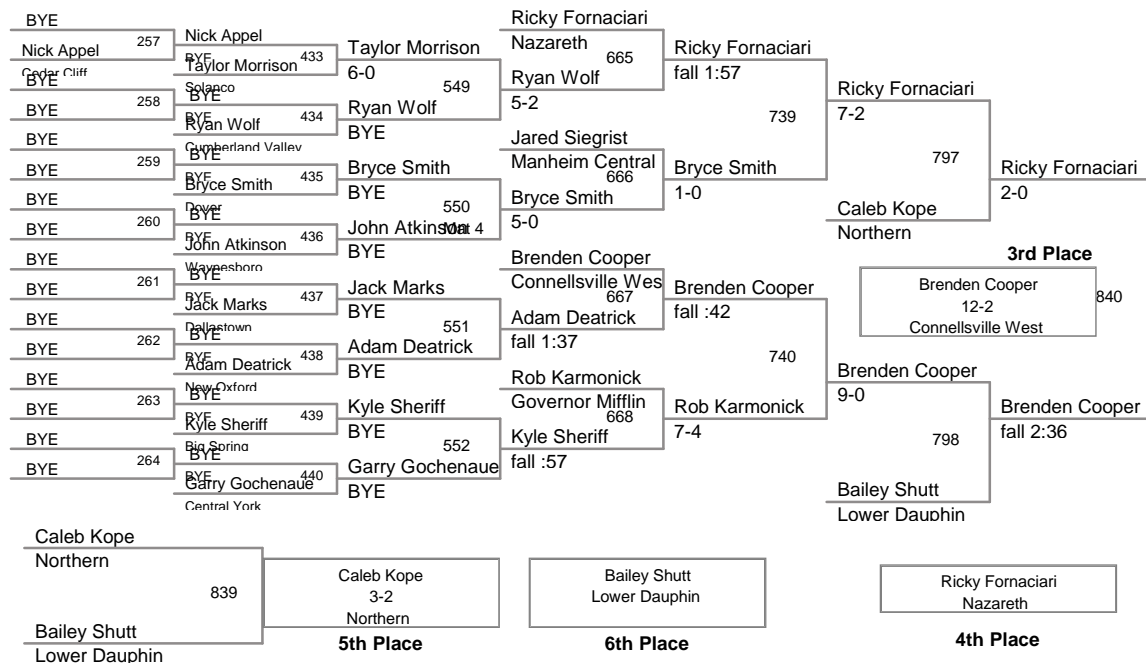

Northern JH Invitational
JH

75 Lbs

Northern JH Invitational
JH

95 Lbs

Northern JH Invitational
JH

100 Lbs

Northern JH Invitational
JH

105 Lbs

Northern JH Invitational
JH

130 Lbs

Northern JH Invitational
JH

145 Lbs

Northern JH Invitational
JH

155 Lbs

Northern JH Invitational
JH

185 Lbs

Northern JH Invitational
JH

210 Lbs

Northern JH Invitational
JH

250 Lbs