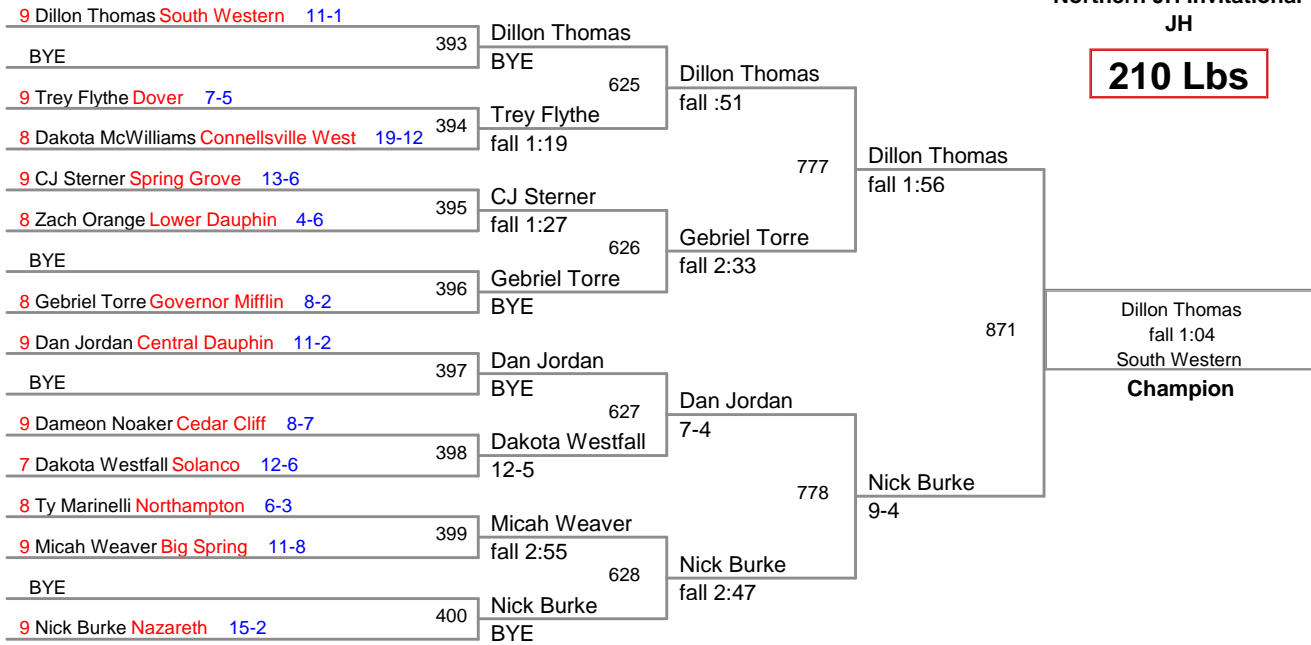

Northern JH Invitational
JH

130 Lbs

Northern JH Invitational
JH

145 Lbs

Northern JH Invitational
JH

155 Lbs

Northern JH Invitational
JH

185 Lbs

Northern JH Invitational
JH

210 Lbs

Northern JH Invitational
JH

250 Lbs