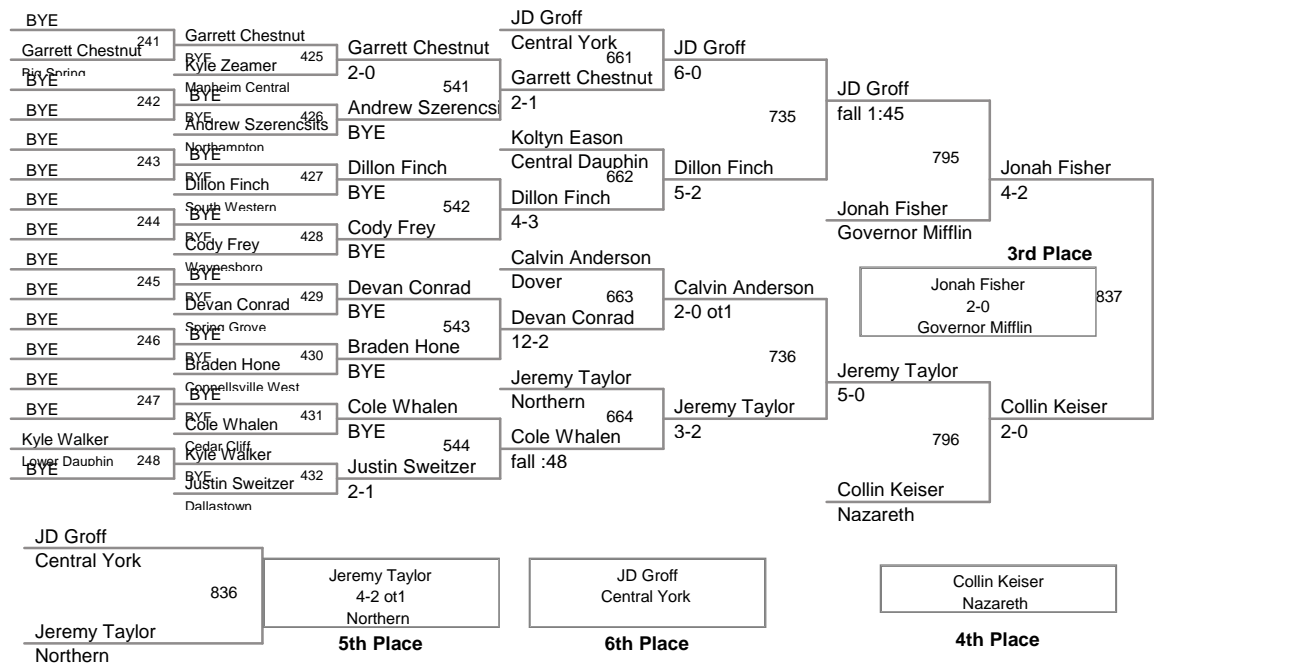

Northern JH Invitational
JH

75 Lbs

Northern JH Invitational
JH

95 Lbs

Northern JH Invitational
JH

100 Lbs

Northern JH Invitational
JH

105 Lbs

Northern JH Invitational
JH

130 Lbs

Northern JH Invitational
JH

145 Lbs

Northern JH Invitational
JH

155 Lbs

Northern JH Invitational
JH

185 Lbs