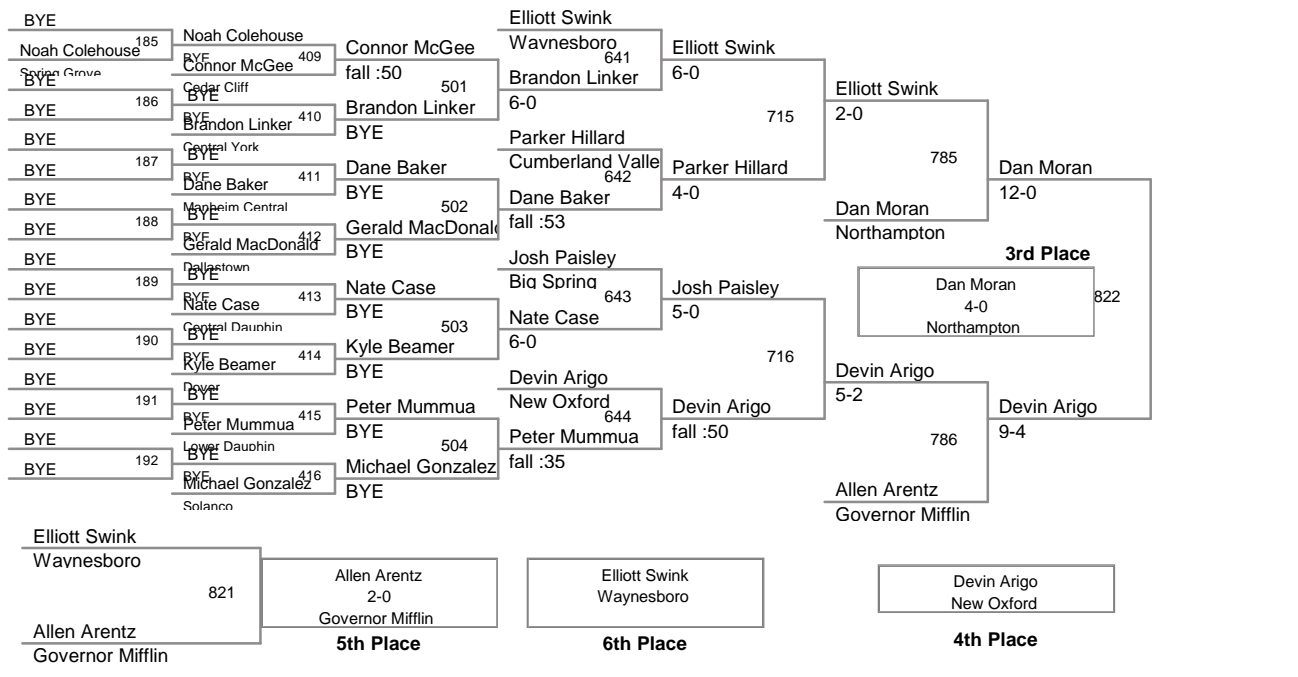

Northern JH Invitational
JH

75 Lbs

Northern JH Invitational
JH

95 Lbs

Northern JH Invitational
JH

100 Lbs

Northern JH Invitational
JH

105 Lbs

Northern JH Invitational
JH

130 Lbs

Northern JH Invitational
JH

145 Lbs

Northern JH Invitational
JH

155 Lbs

Northern JH Invitational
JH

185 Lbs

Northern JH Invitational
JH

210 Lbs

Northern JH Invitational
JH

250 Lbs