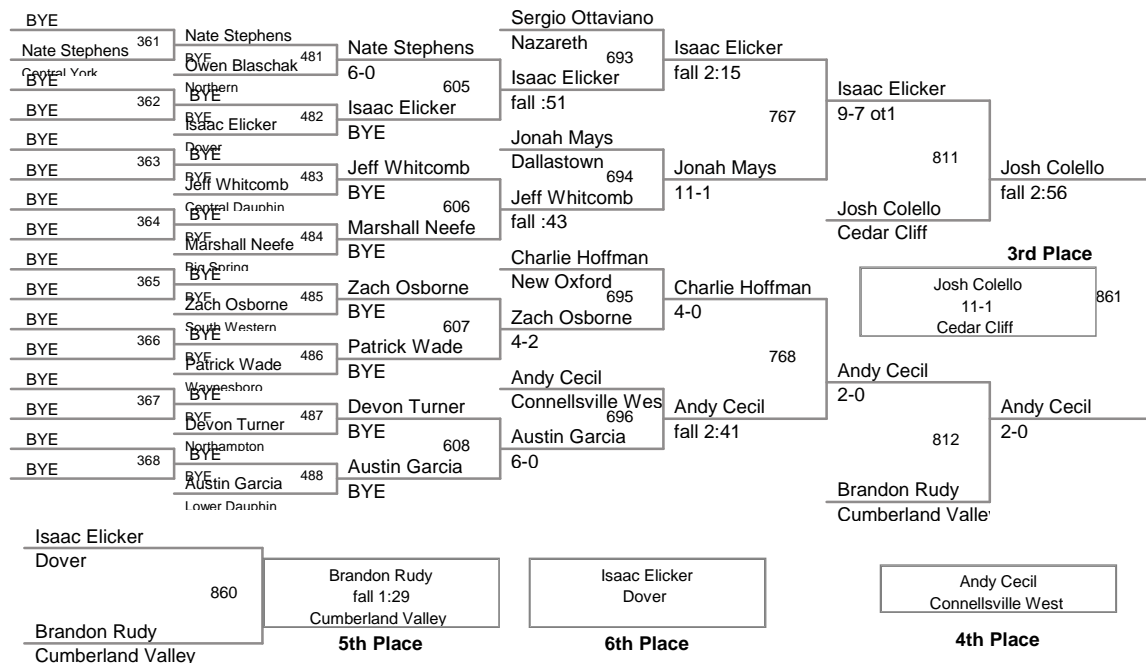

Northern JH Invitational
JH

130 Lbs

Northern JH Invitational
JH

145 Lbs

Northern JH Invitational
JH

155 Lbs

Northern JH Invitational
JH

185 Lbs