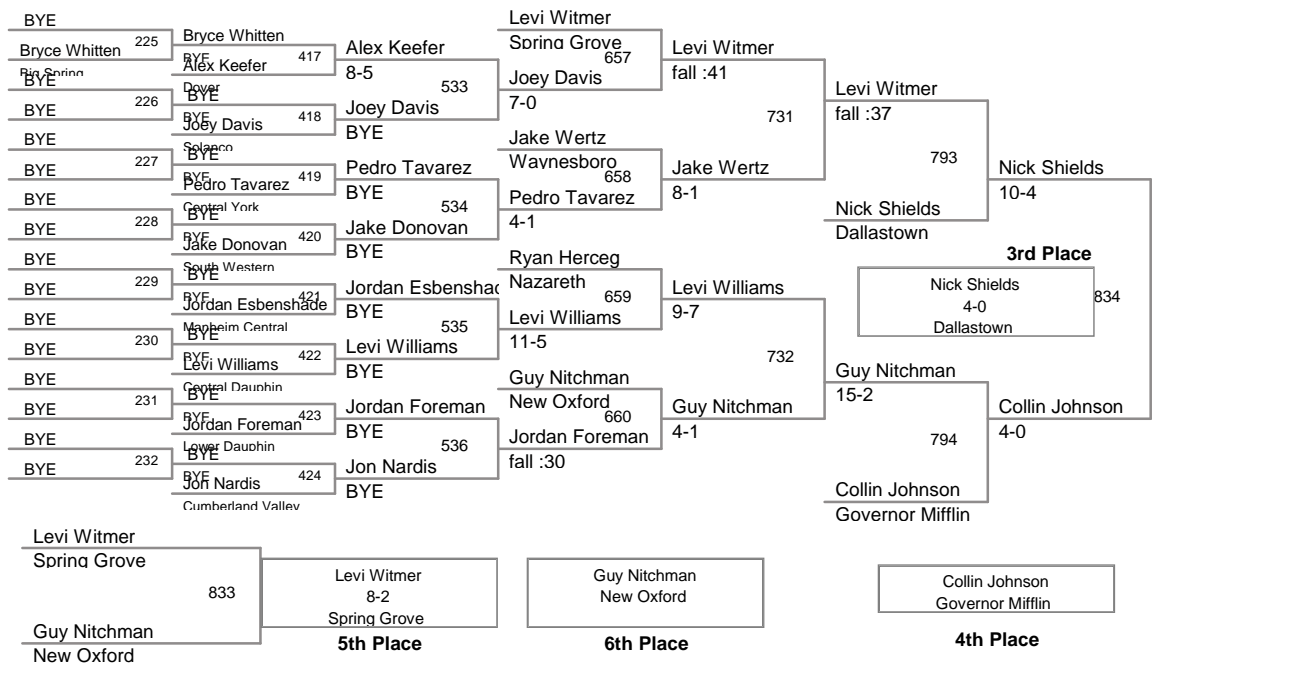

Northern JH Invitational
JH

75 Lbs

Northern JH Invitational
JH

95 Lbs

Northern JH Invitational
JH

100 Lbs

Northern JH Invitational
JH

105 Lbs

Northern JH Invitational
JH

130 Lbs

Northern JH Invitational
JH

145 Lbs

Northern JH Invitational
JH

155 Lbs

Northern JH Invitational
JH

185 Lbs

Northern JH Invitational
JH

210 Lbs

Northern JH Invitational
JH

250 Lbs