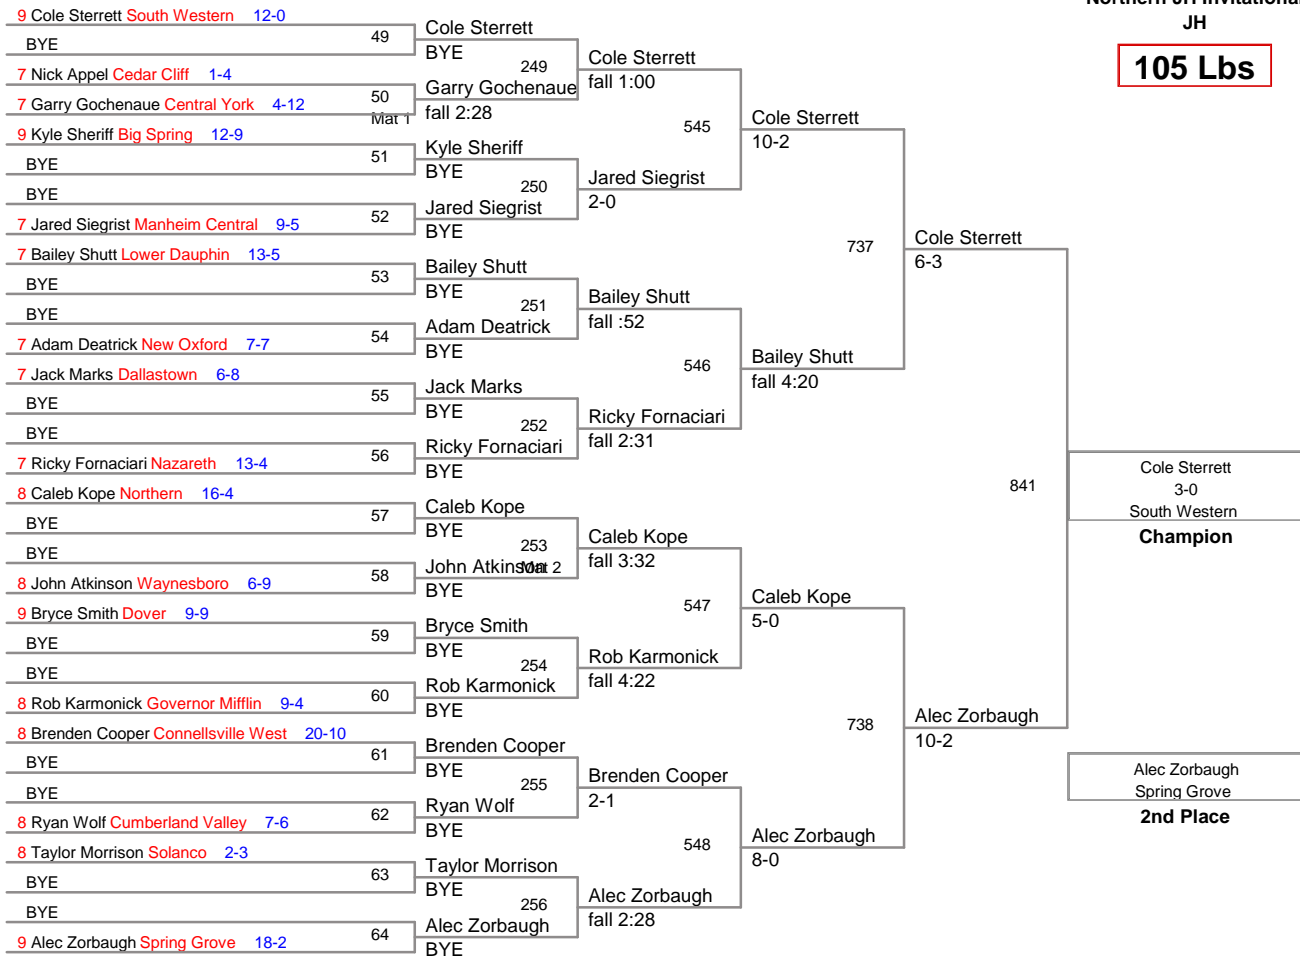

Northern JH Invitational
JH

75 Lbs

Northern JH Invitational
JH

95 Lbs

Northern JH Invitational
JH

100 Lbs

Northern JH Invitational
JH

105 Lbs

Northern JH Invitational
JH

130 Lbs

Northern JH Invitational
JH

145 Lbs

Northern JH Invitational
JH

155 Lbs

Northern JH Invitational
JH

185 Lbs

Northern JH Invitational
JH

210 Lbs

Northern JH Invitational
JH

250 Lbs