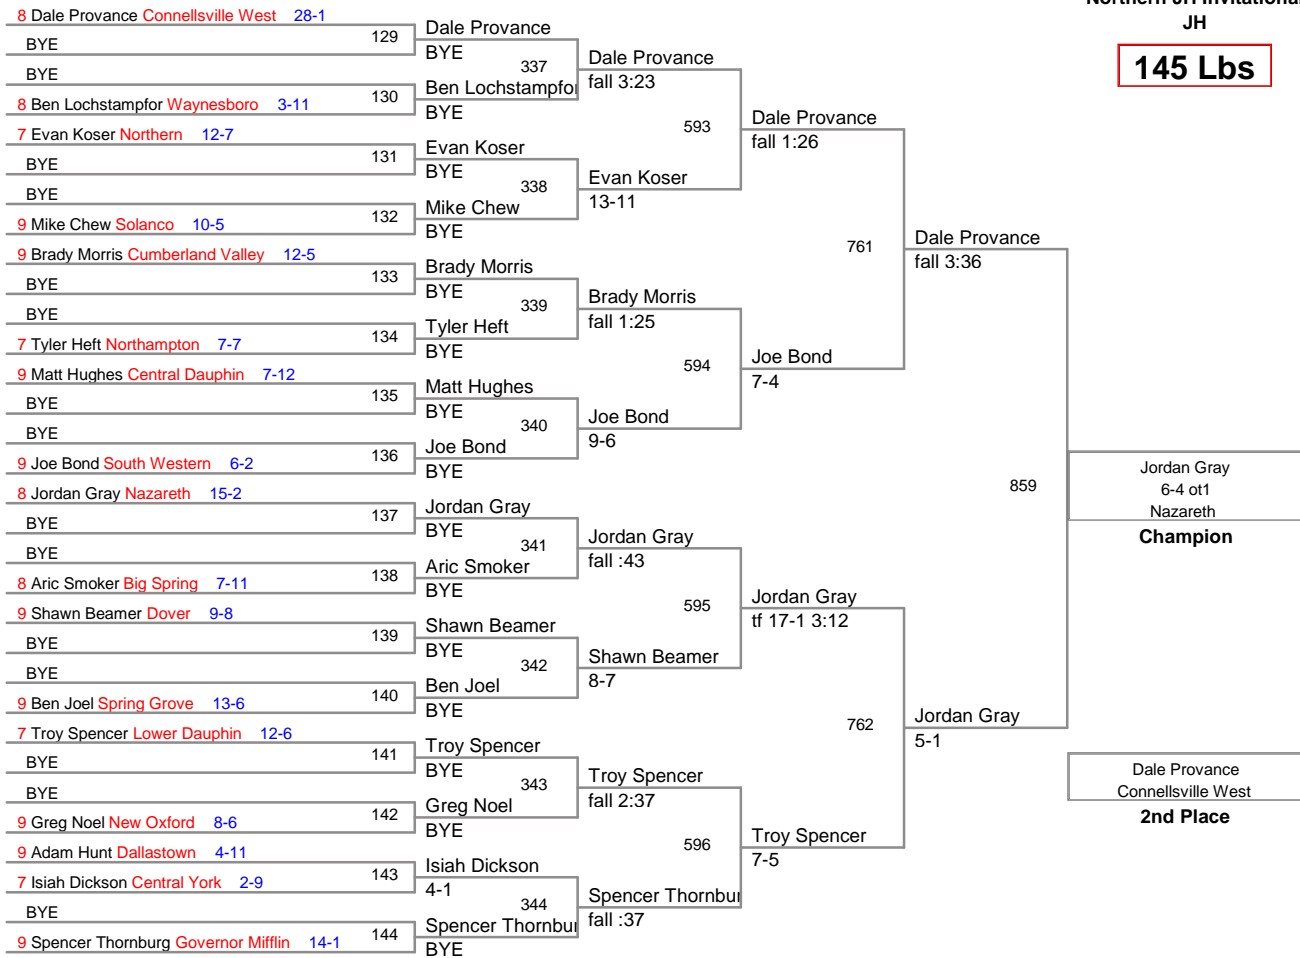

Northern JH Invitational
JH

75 Lbs

Northern JH Invitational
JH

95 Lbs

Northern JH Invitational
JH

100 Lbs

Northern JH Invitational
JH

105 Lbs

Northern JH Invitational
JH

130 Lbs

Northern JH Invitational
JH

145 Lbs

Northern JH Invitational
JH

155 Lbs

Northern JH Invitational
JH

185 Lbs

Northern JH Invitational
JH

210 Lbs

Northern JH Invitational
JH

250 Lbs