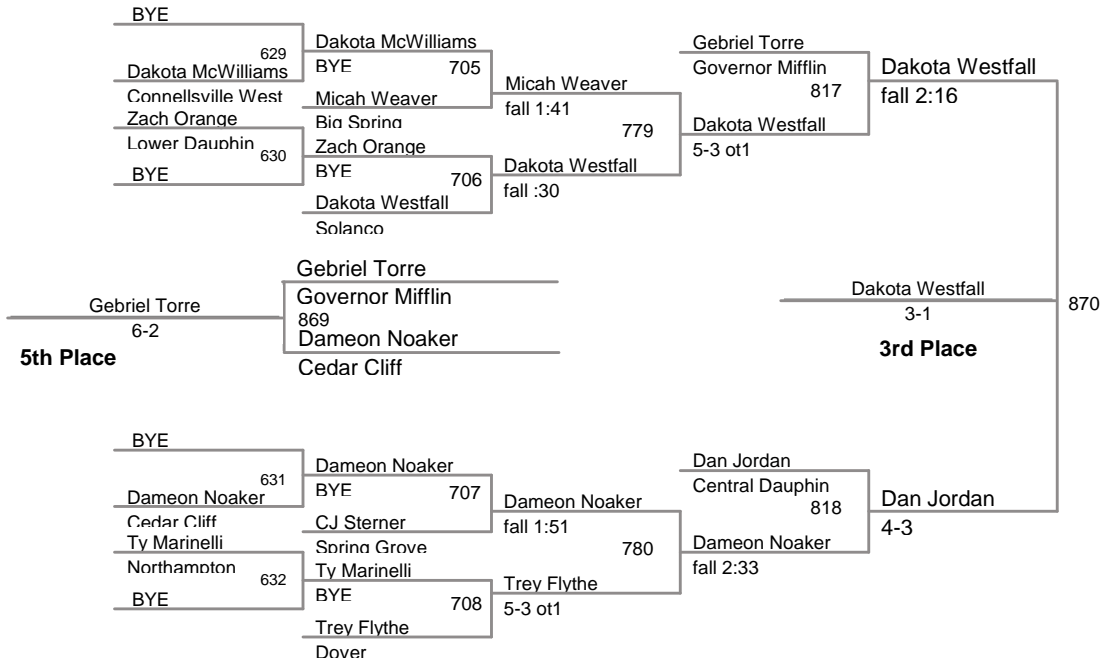

Northern JH Invitational
JH

130 Lbs

Northern JH Invitational
JH

145 Lbs

Northern JH Invitational
JH

155 Lbs

Northern JH Invitational
JH

185 Lbs

Northern JH Invitational
JH

210 Lbs

Northern JH Invitational
JH

250 Lbs