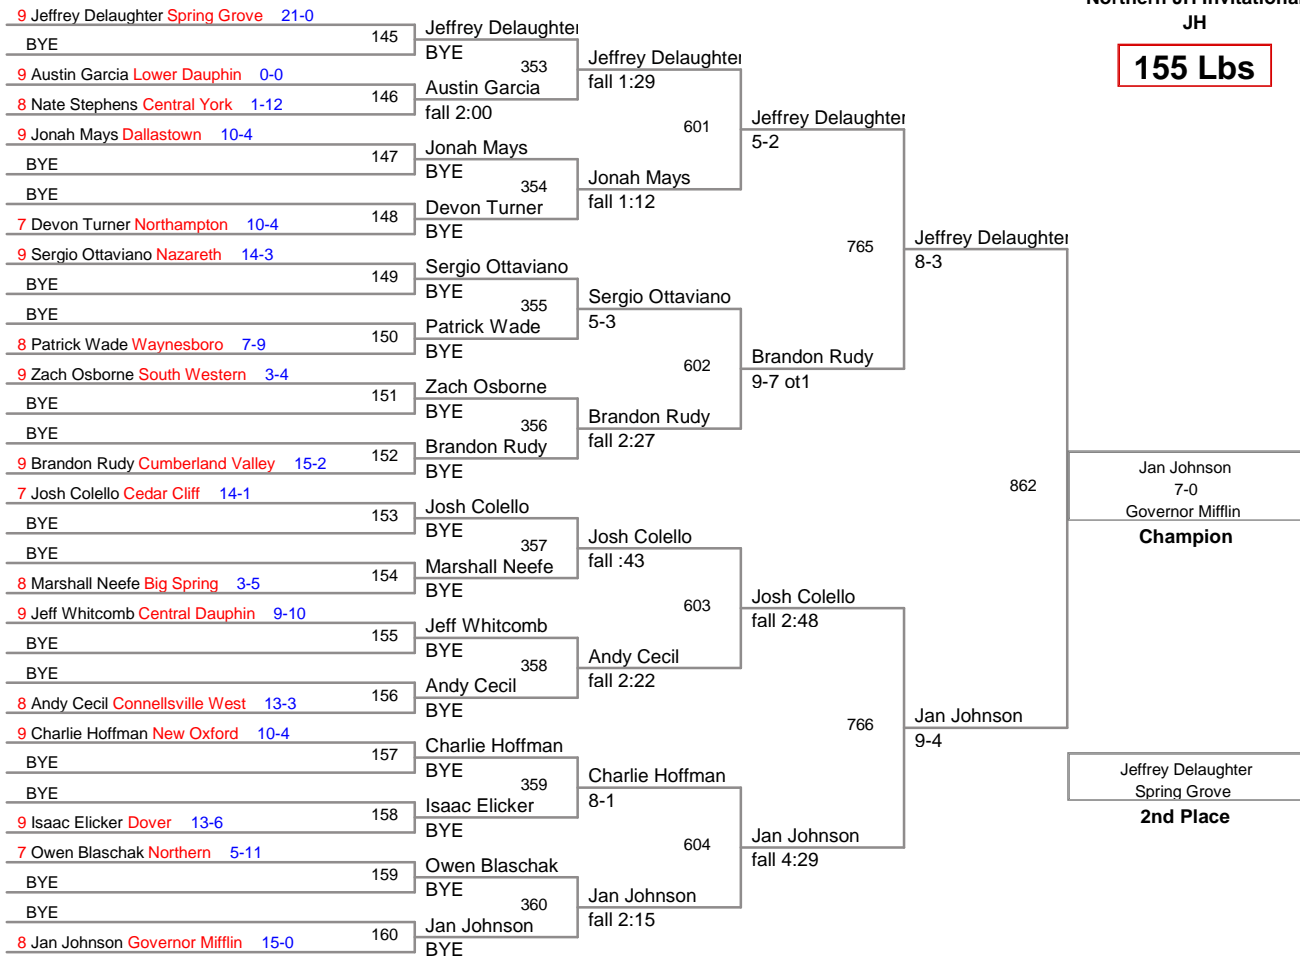

Northern JH Invitational
JH

130 Lbs

Northern JH Invitational
JH

145 Lbs

Northern JH Invitational
JH

155 Lbs

Northern JH Invitational
JH

185 Lbs

Northern JH Invitational
JH

210 Lbs

Northern JH Invitational
JH

250 Lbs