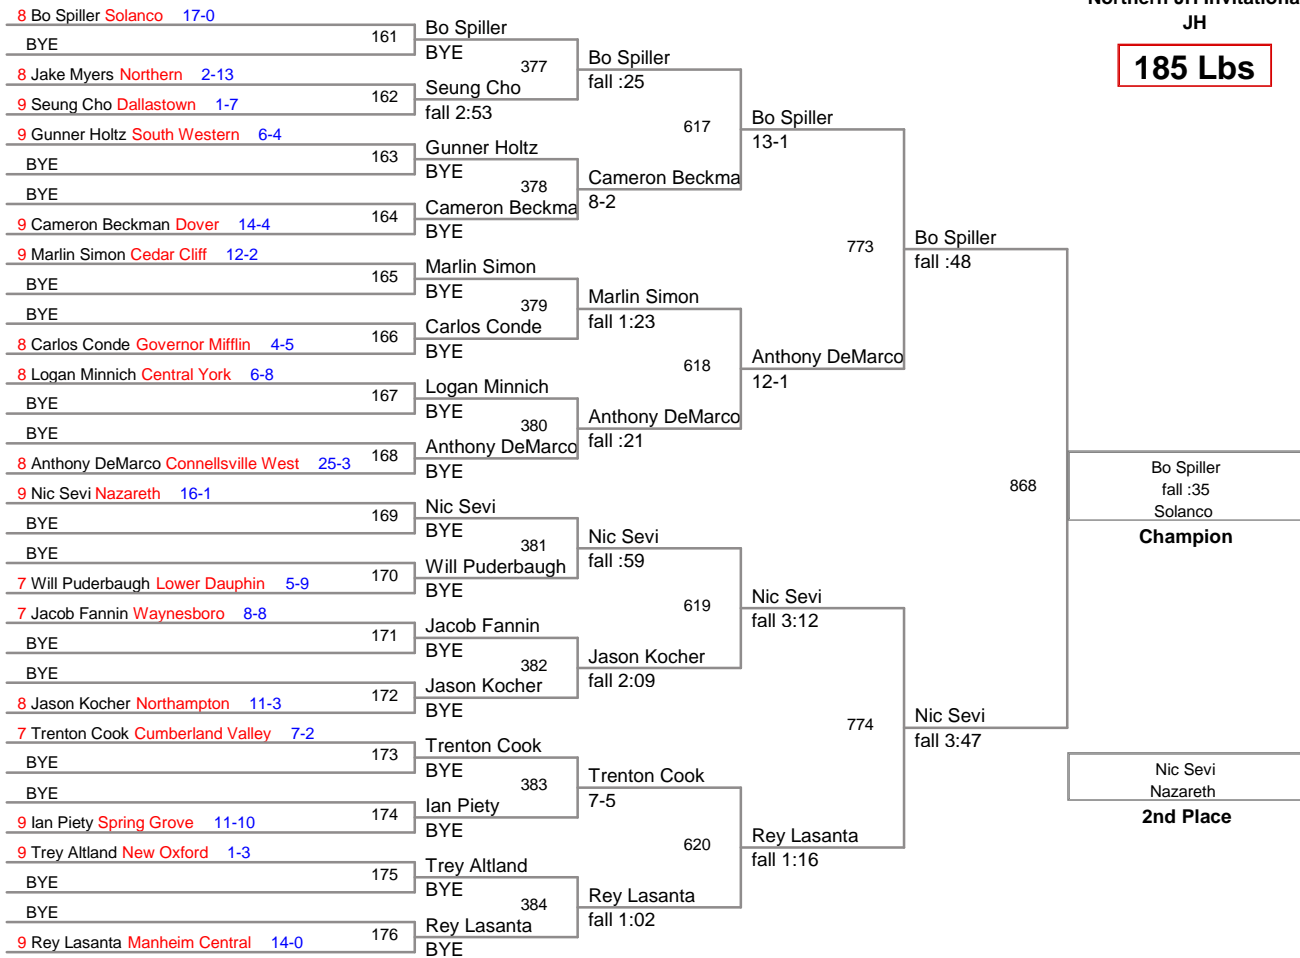

Northern JH Invitational
JH

130 Lbs

Northern JH Invitational
JH

145 Lbs

Northern JH Invitational
JH

155 Lbs

Northern JH Invitational
JH

185 Lbs

Northern JH Invitational
JH

210 Lbs

Northern JH Invitational
JH

250 Lbs