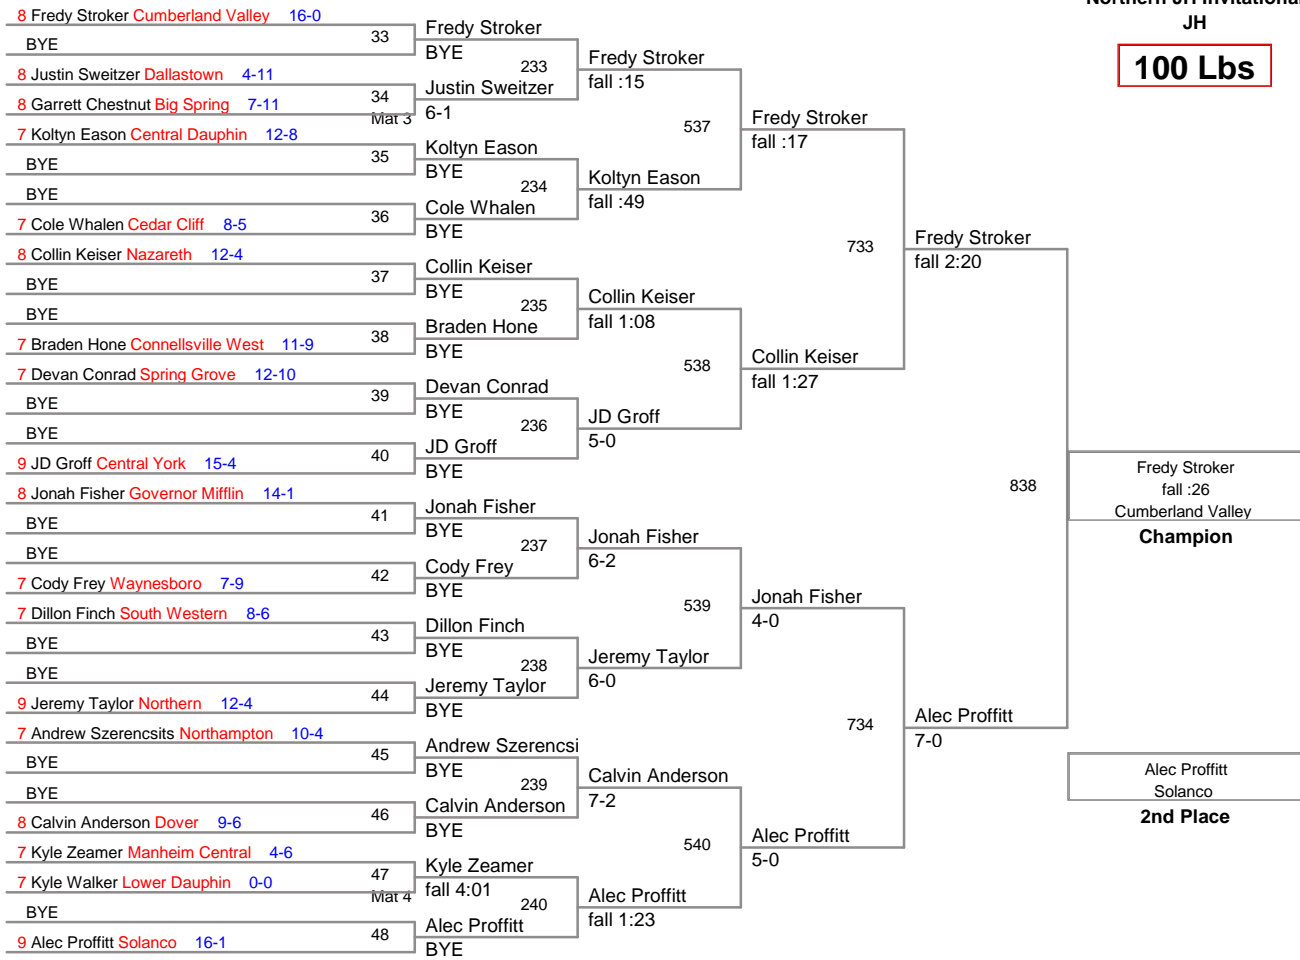

Northern JH Invitational
JH

75 Lbs

Northern JH Invitational
JH

95 Lbs

Northern JH Invitational
JH

100 Lbs

Northern JH Invitational
JH

105 Lbs

Northern JH Invitational
JH

130 Lbs

Northern JH Invitational
JH

145 Lbs

Northern JH Invitational
JH

155 Lbs

Northern JH Invitational
JH

185 Lbs