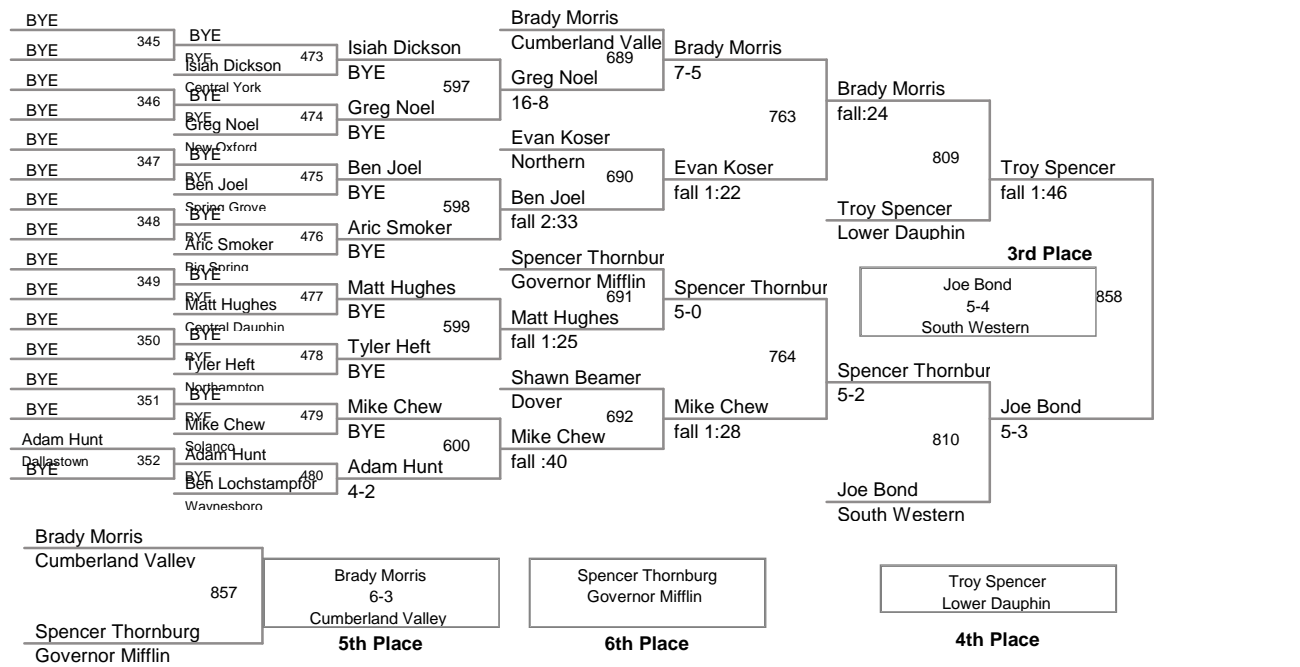

Northern JH Invitational
JH

75 Lbs

Northern JH Invitational
JH

95 Lbs

Northern JH Invitational
JH

100 Lbs

Northern JH Invitational
JH

105 Lbs

Northern JH Invitational
JH

130 Lbs

Northern JH Invitational
JH

145 Lbs

Northern JH Invitational
JH

155 Lbs

Northern JH Invitational
JH

185 Lbs

Northern JH Invitational
JH

210 Lbs

Northern JH Invitational
JH

250 Lbs