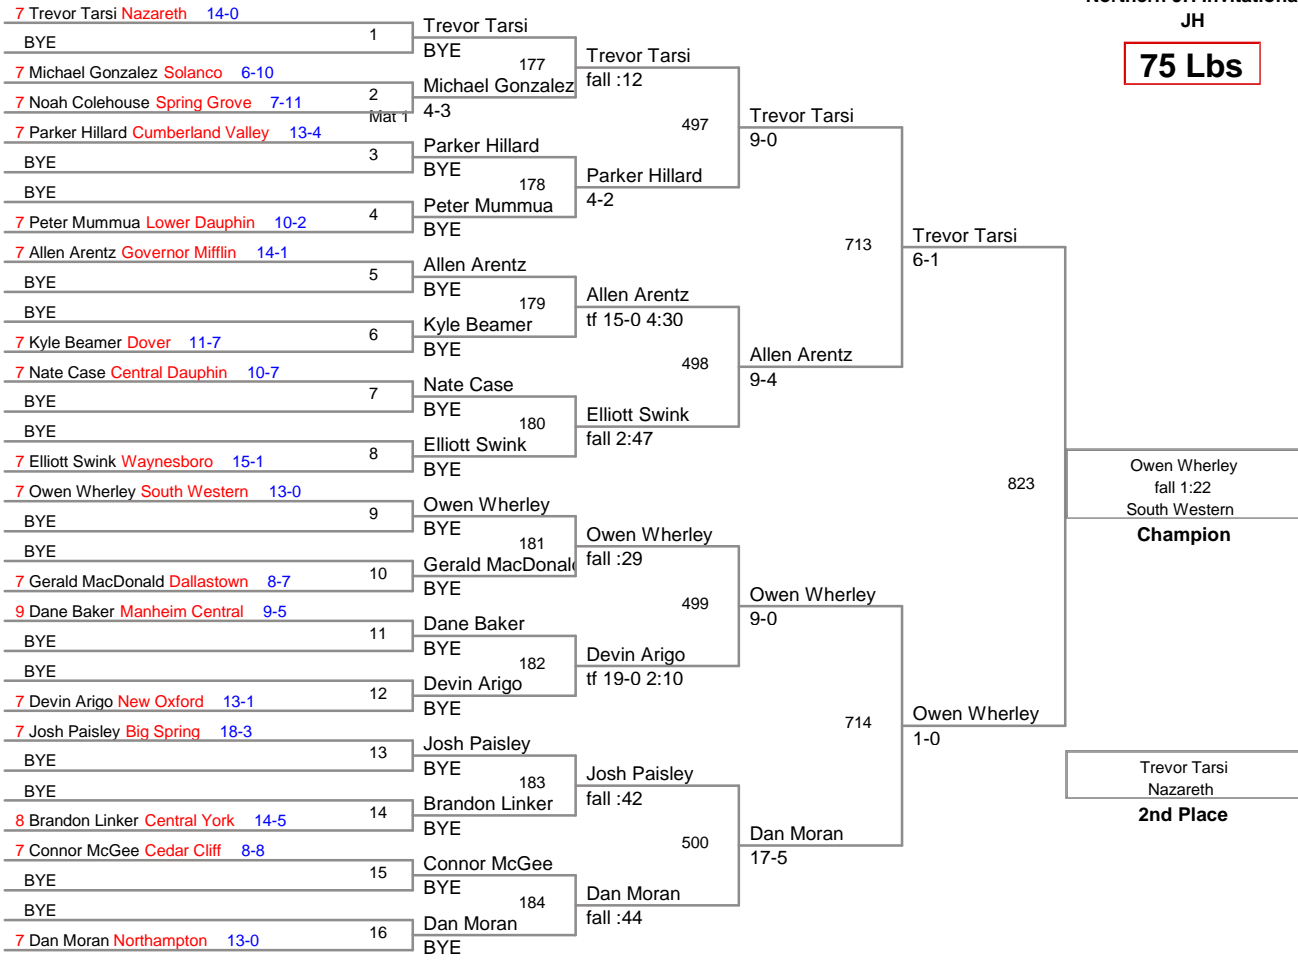

Northern JH Invitational
JH

75 Lbs

Northern JH Invitational
JH

95 Lbs

Northern JH Invitational
JH

100 Lbs

Northern JH Invitational
JH

105 Lbs

Northern JH Invitational
JH

210 Lbs

Northern JH Invitational
JH

250 Lbs