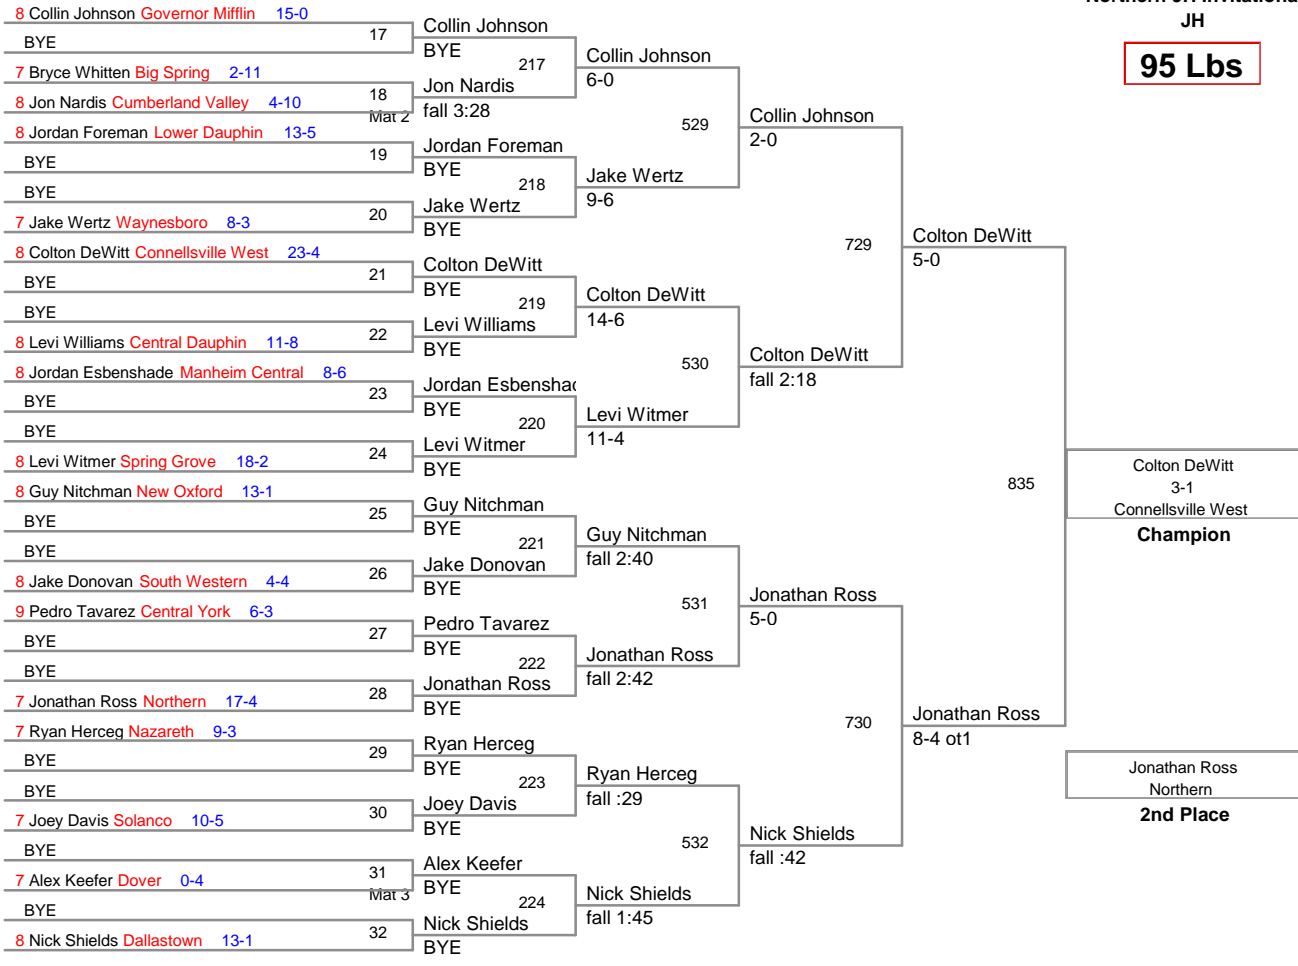

Northern JH Invitational
JH

75 Lbs

Northern JH Invitational
JH

95 Lbs

Northern JH Invitational
JH

100 Lbs

Northern JH Invitational
JH

105 Lbs

Northern JH Invitational
JH

130 Lbs

Northern JH Invitational
JH

145 Lbs

Northern JH Invitational
JH

155 Lbs

Northern JH Invitational
JH

185 Lbs

Northern JH Invitational
JH

210 Lbs

Northern JH Invitational
JH

250 Lbs