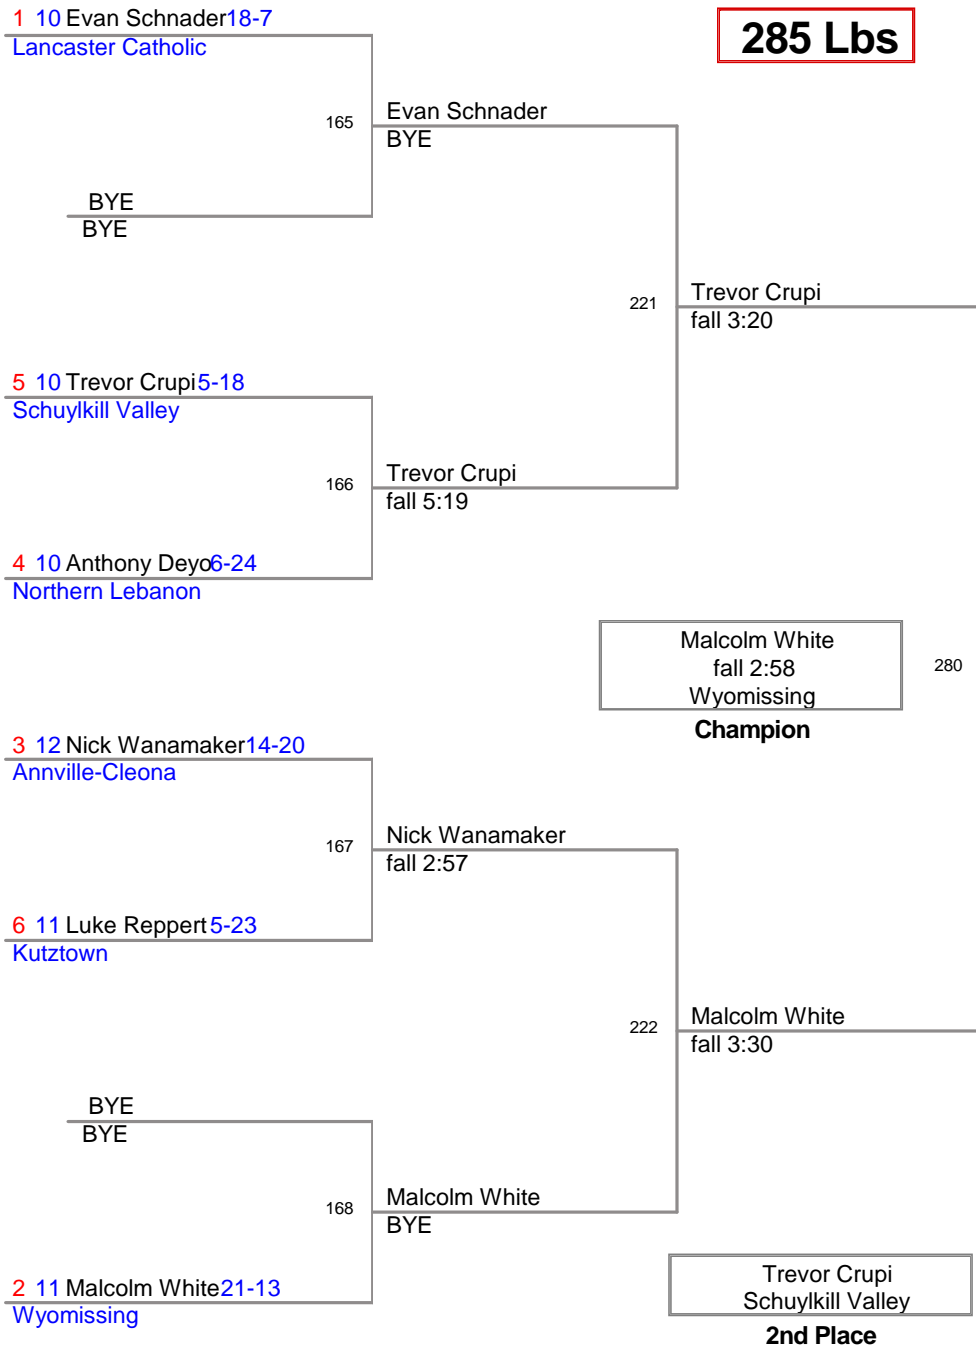

D3 AA Section II
AA II

285 Lbs

4th Place