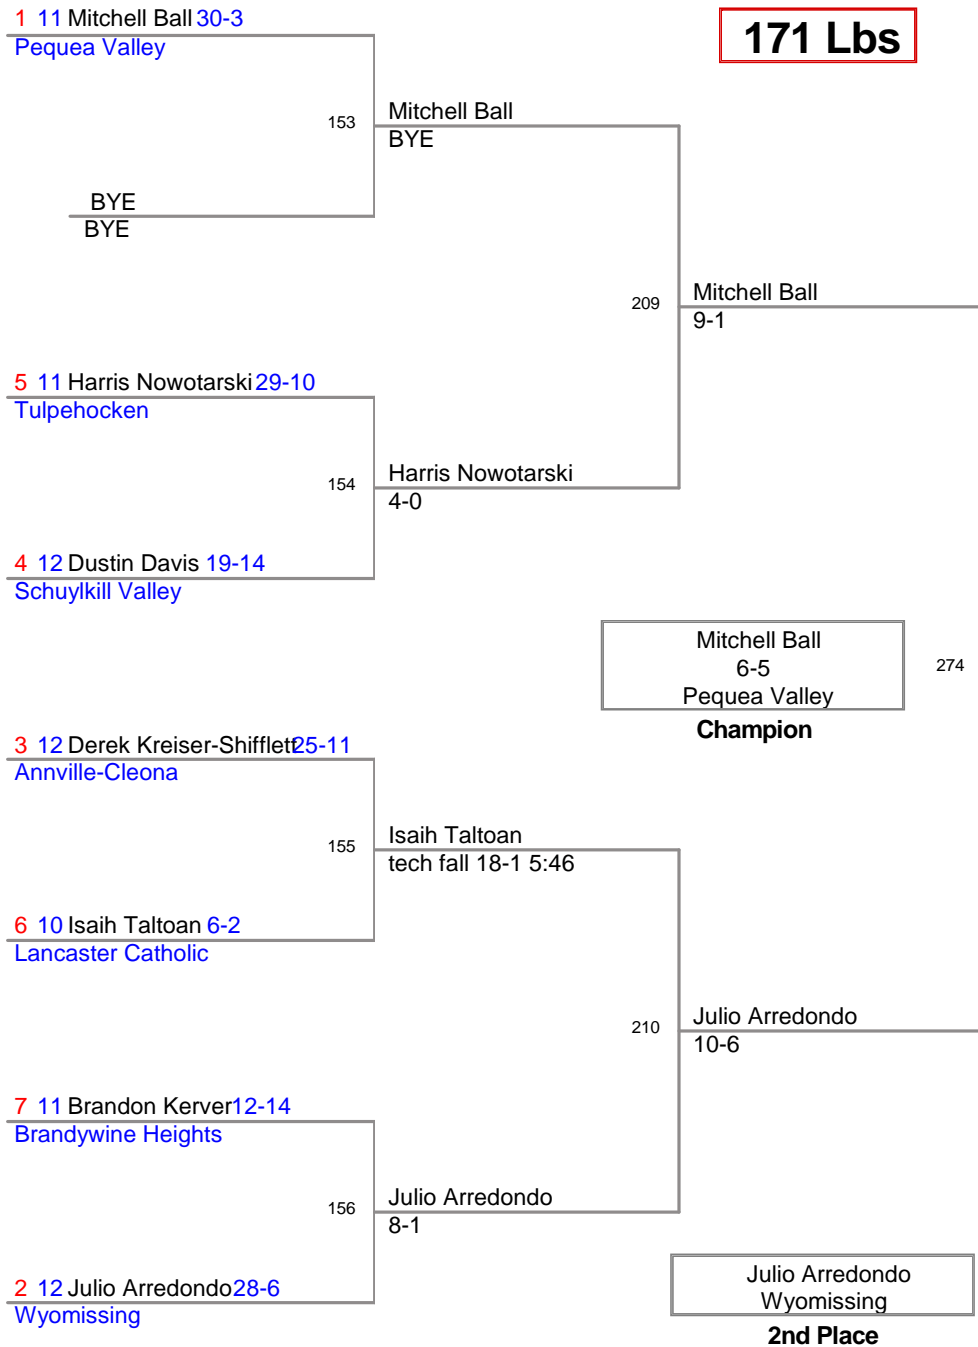

D3 AA Section II
AA II

171 Lbs