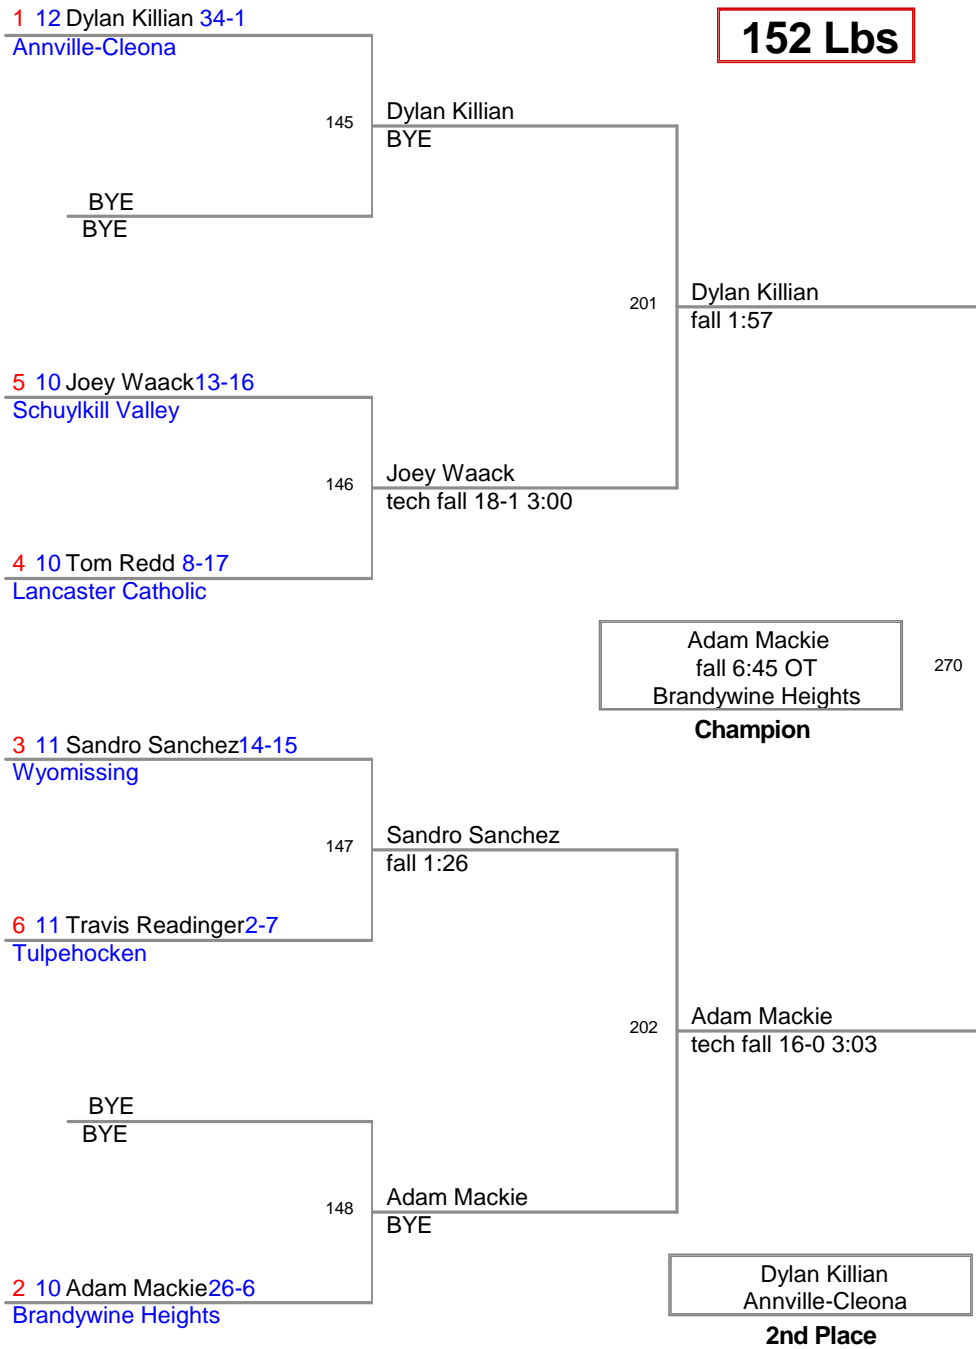

D3 AA Section II
AA II

152 Lbs