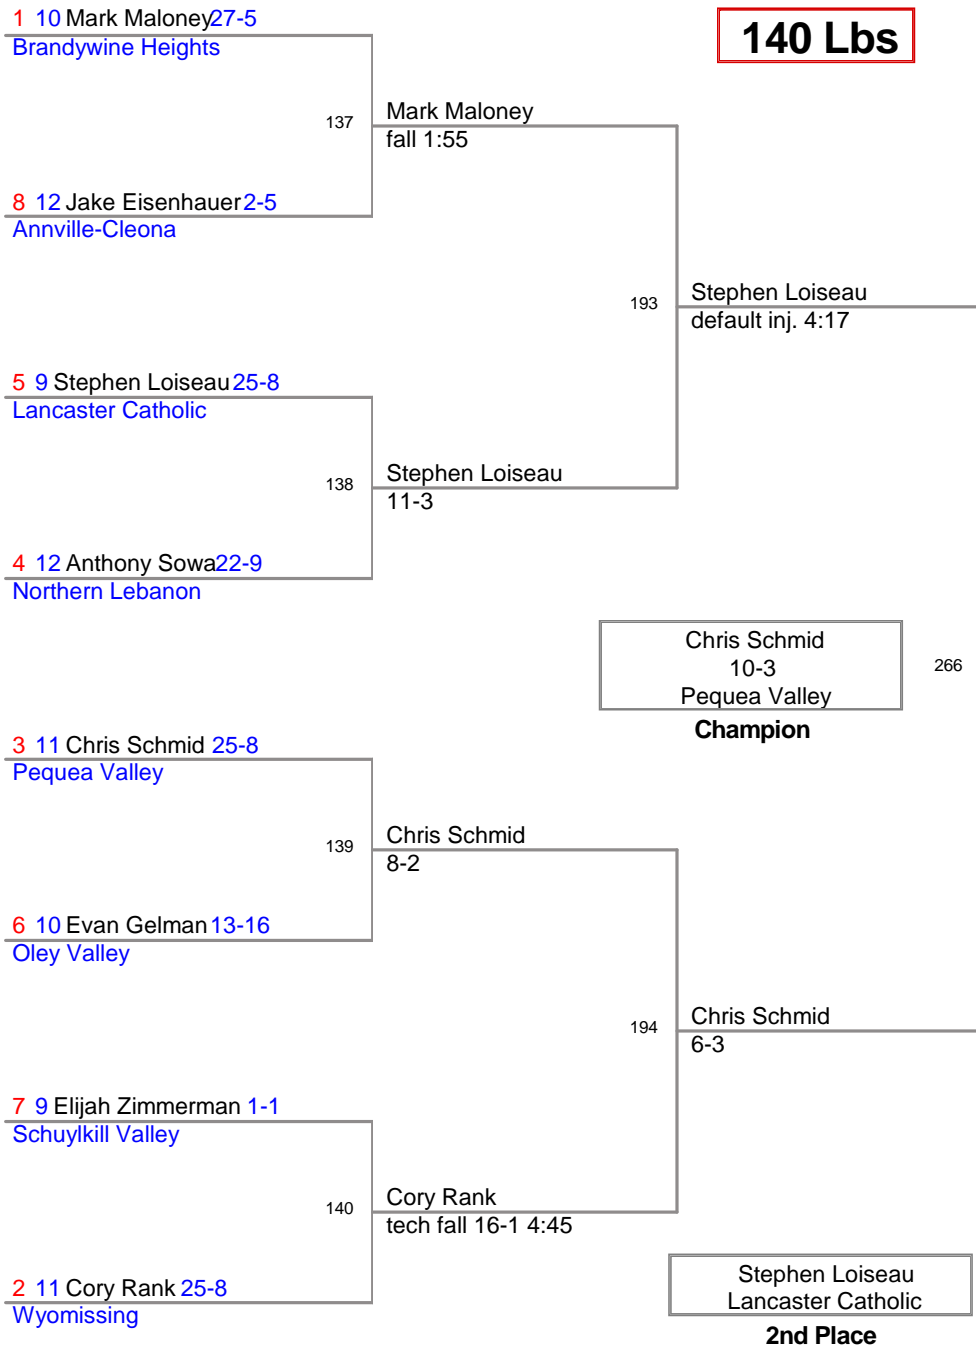

D3 AA Section II
AA II

140 Lbs