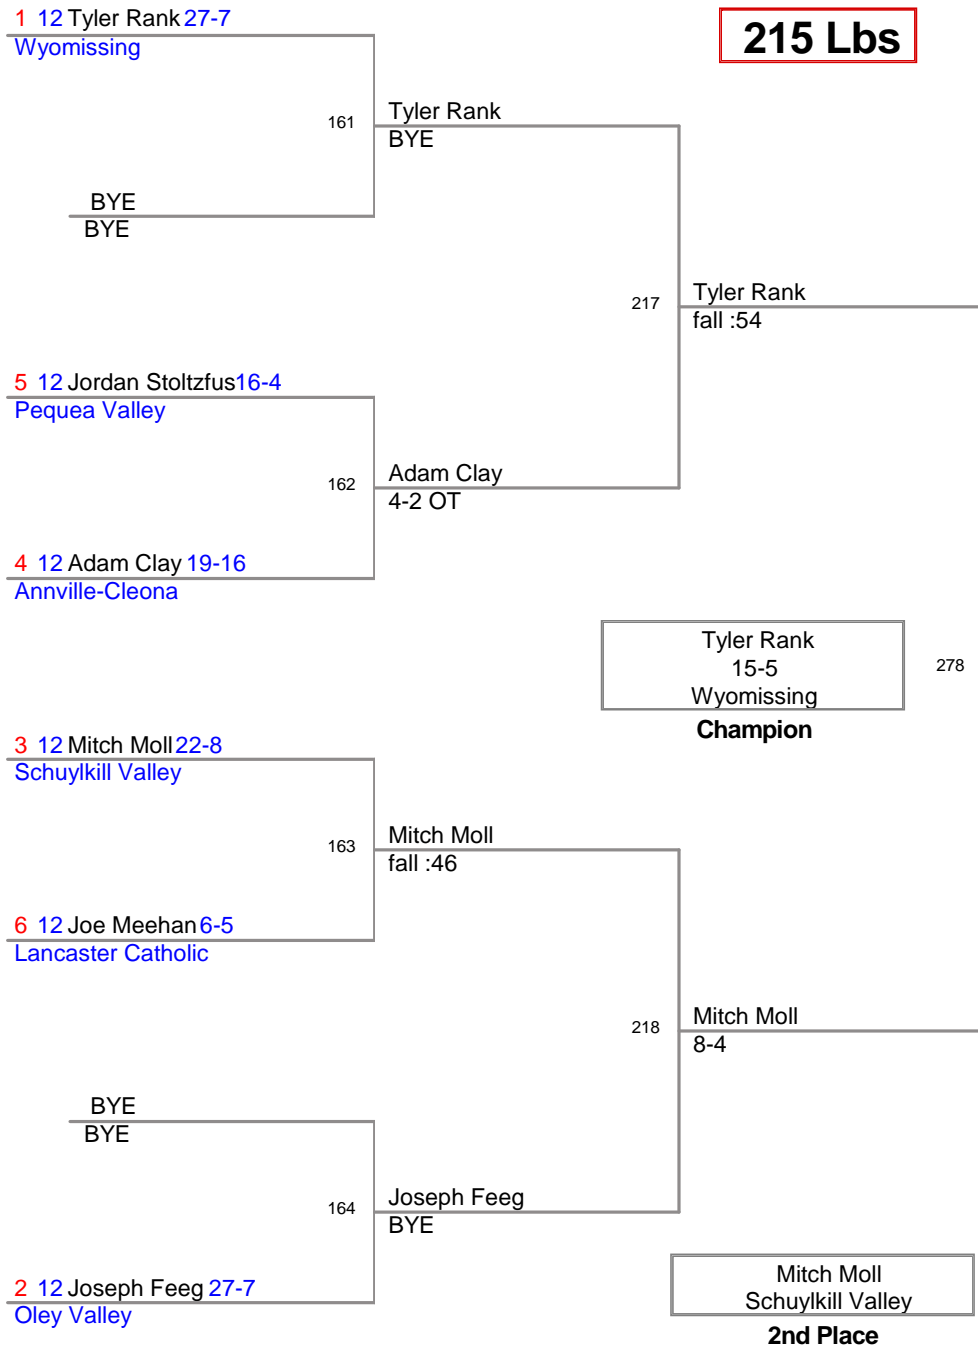

D3 AA Section II
AA II

215 Lbs