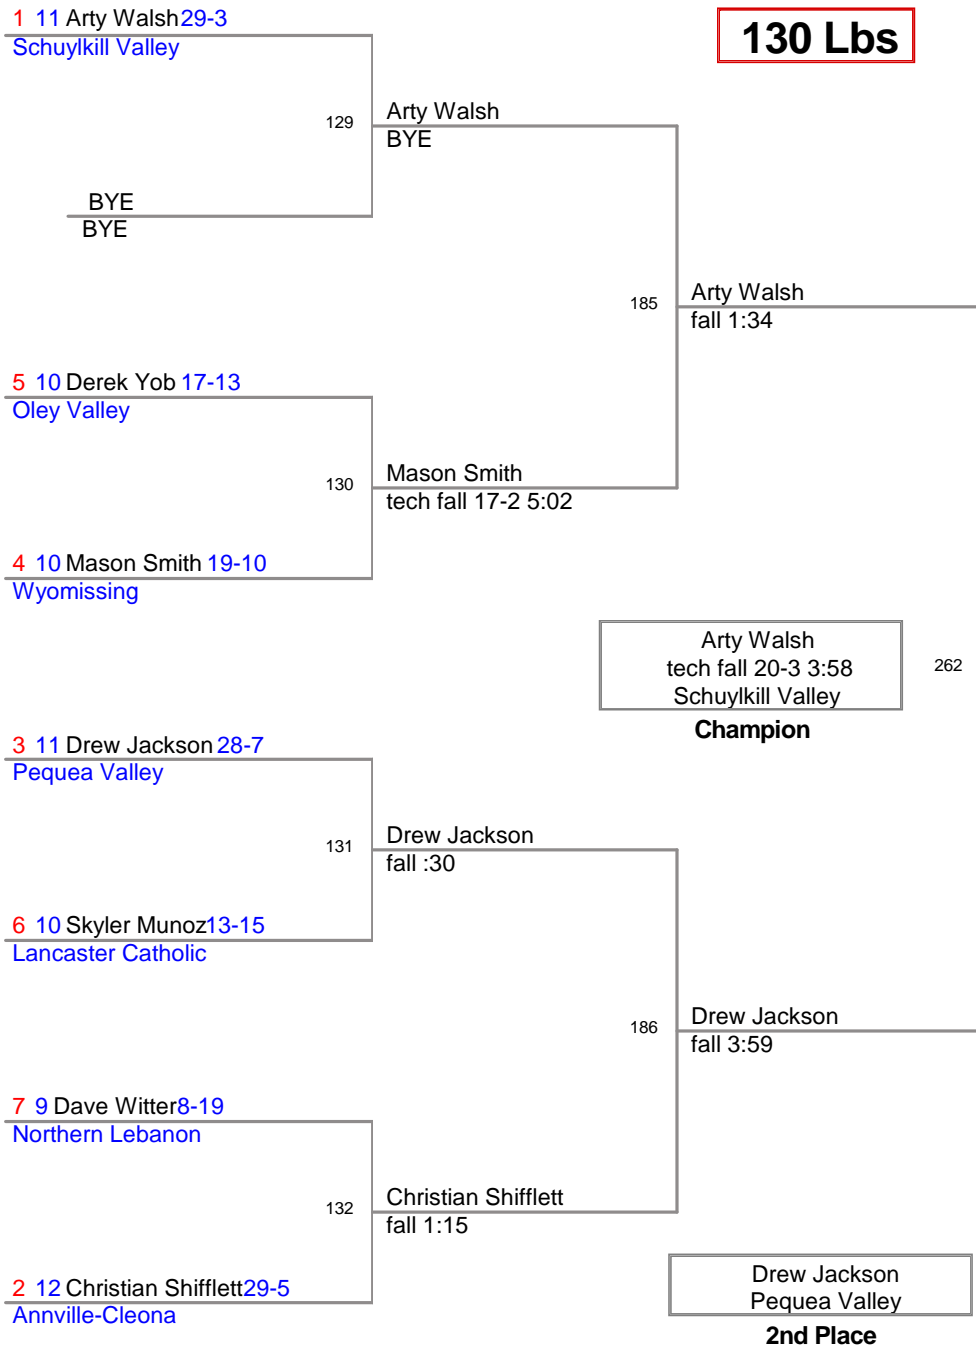

D3 AA Section II
AA II

130 Lbs