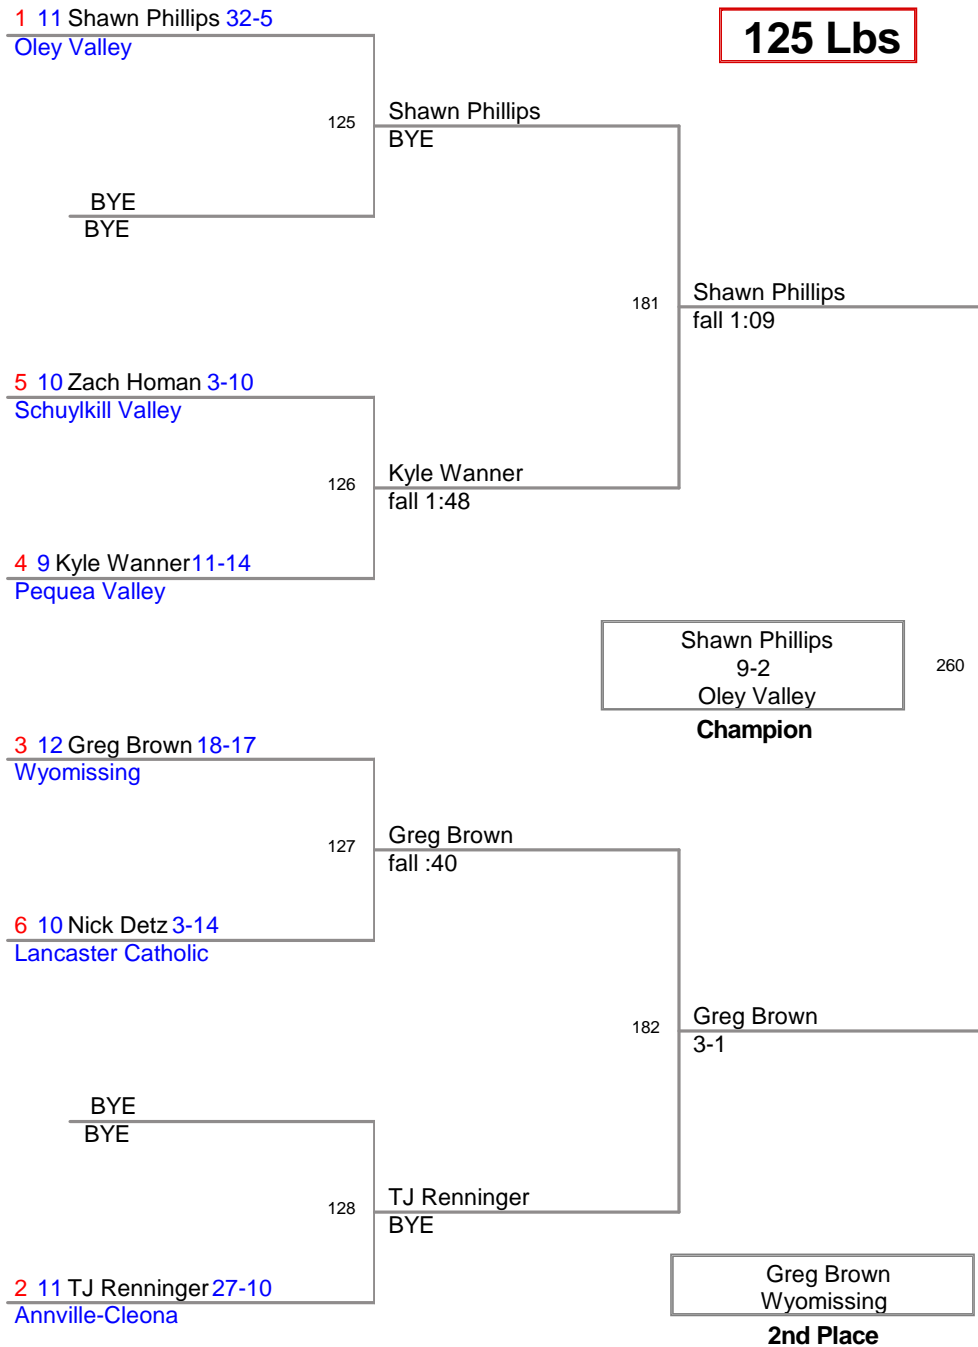

D3 AA Section II
AA II

125 Lbs