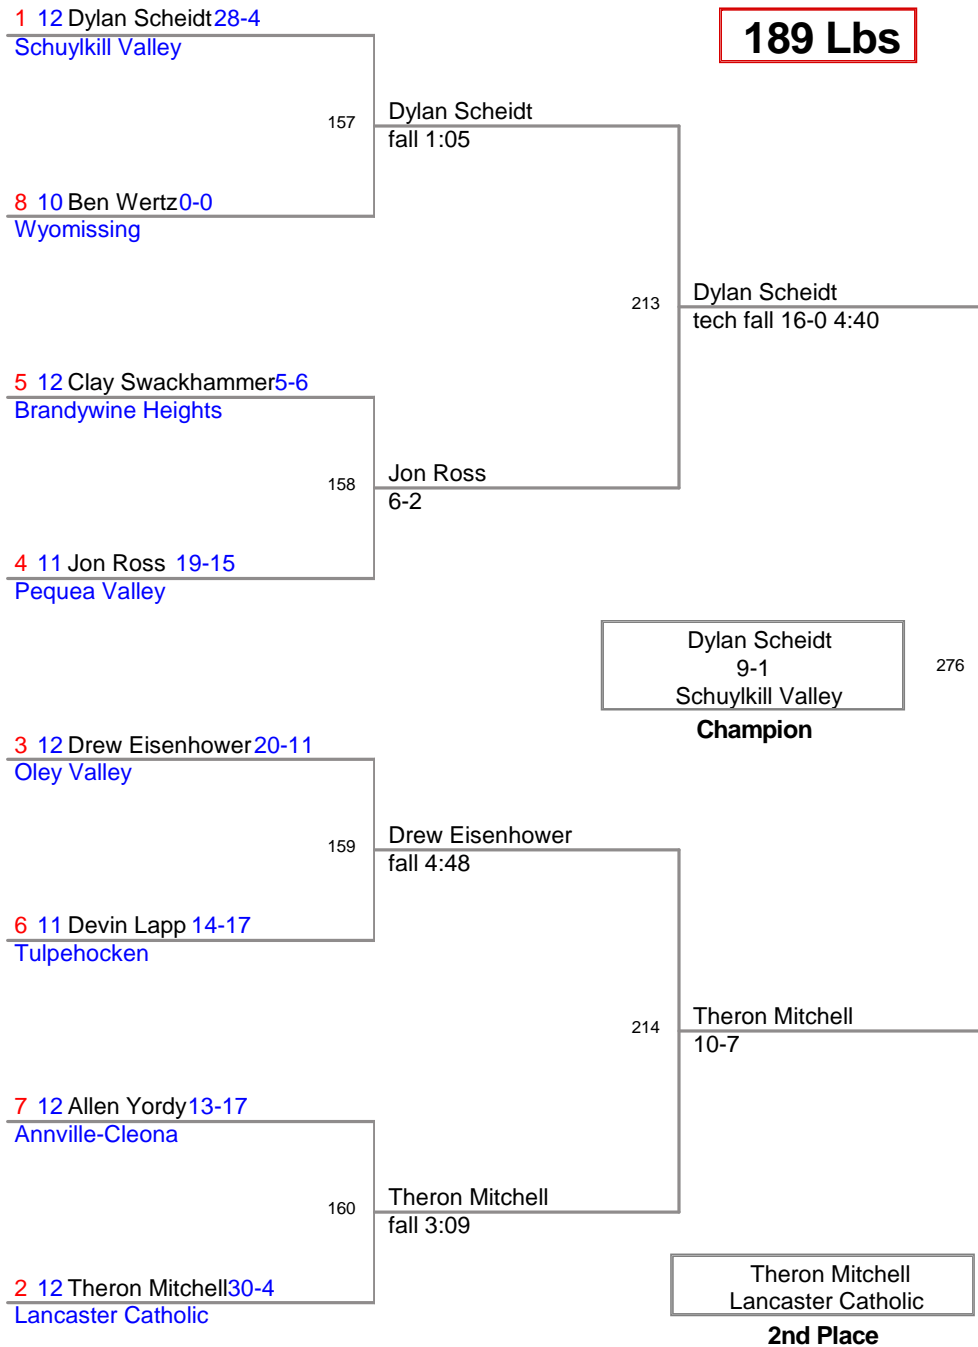

D3 AA Section II
AA II

189 Lbs