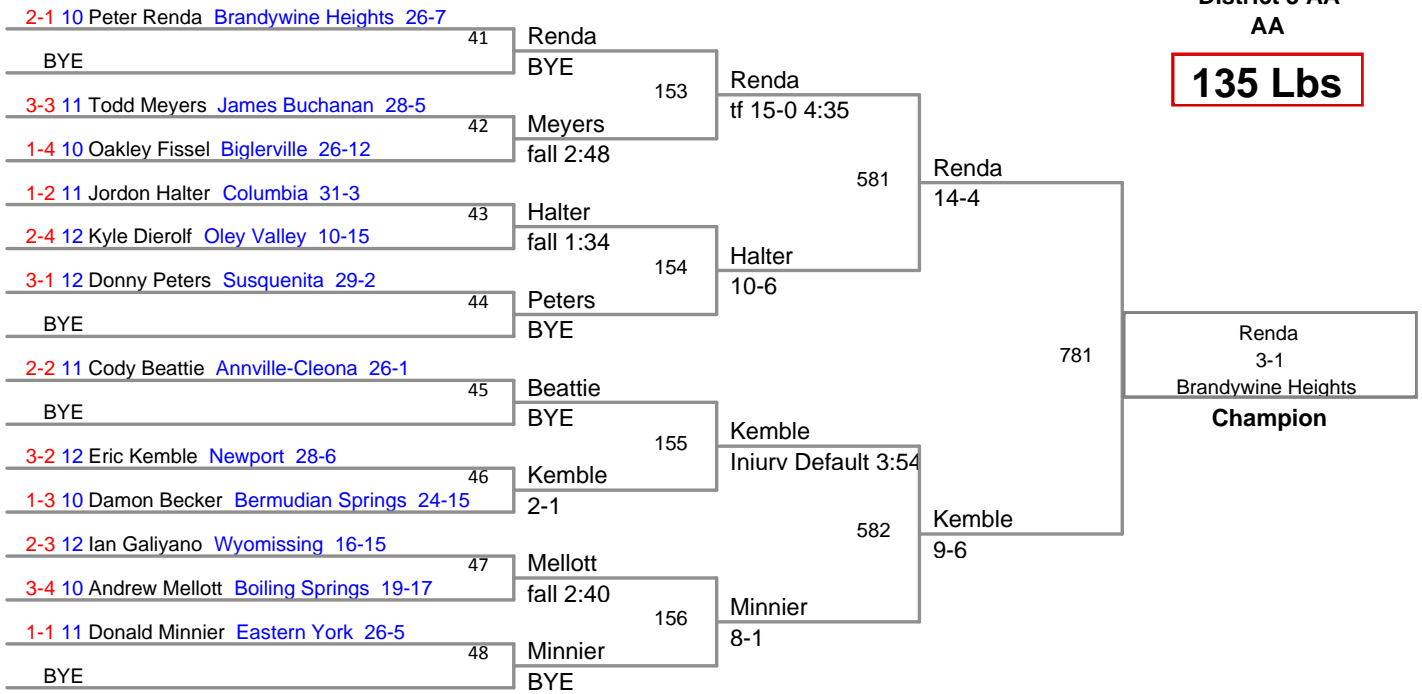

District 3 AA
AA

103 Lbs

District 3 AA
AA

112 Lbs

District 3 AA
AA

119 Lbs

District 3 AA
AA

125 Lbs

District 3 AA
AA

130 Lbs

District 3 AA
AA

135 Lbs

District 3 AA
AA

140 Lbs

District 3 AA
AA

145 Lbs