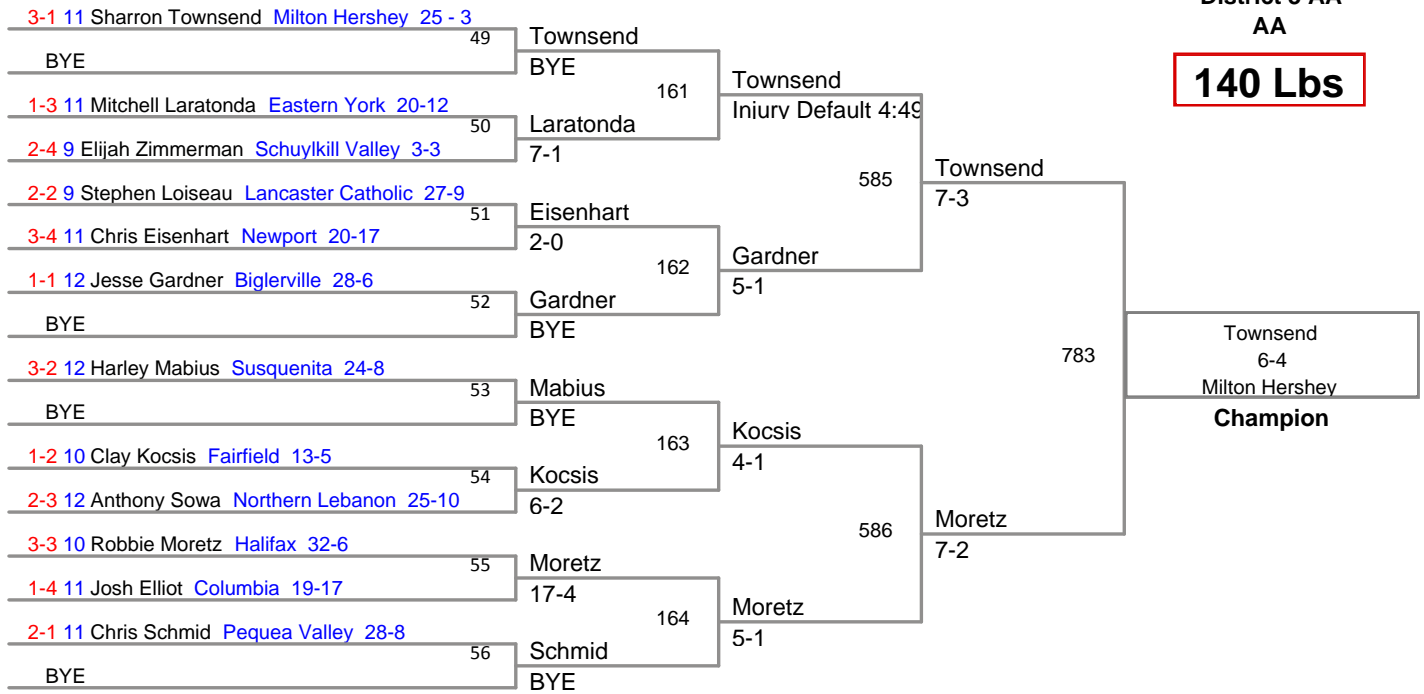

District 3 AA
AA

130 Lbs

District 3 AA
AA

135 Lbs

District 3 AA
AA

140 Lbs

District 3 AA
AA

145 Lbs