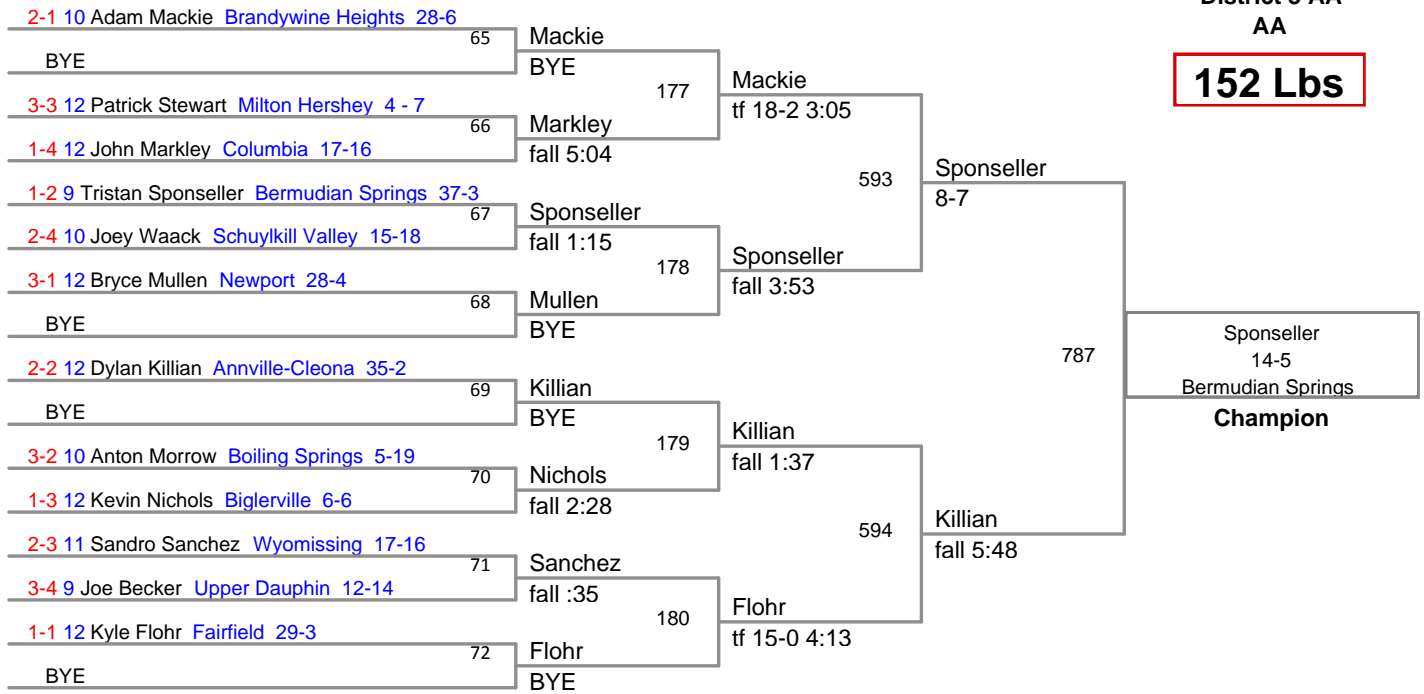

District 3 AA
AA

130 Lbs

District 3 AA
AA

135 Lbs

District 3 AA
AA

140 Lbs

District 3 AA
AA

145 Lbs

District 3 AA
AA

152 Lbs

District 3 AA
AA

160 Lbs

District 3 AA
AA

171 Lbs

District 3 AA
AA

189 Lbs