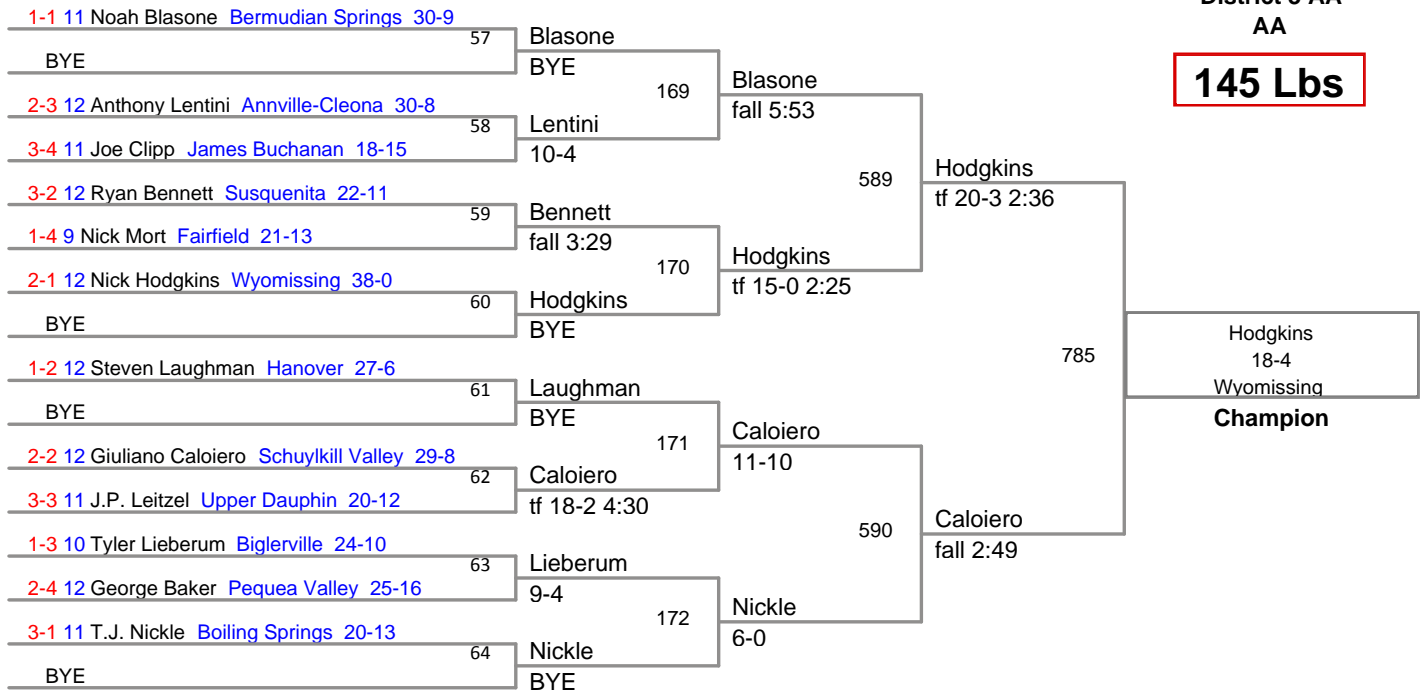

District 3 AA
AA

130 Lbs

District 3 AA
AA

135 Lbs

District 3 AA
AA

140 Lbs

District 3 AA
AA

145 Lbs