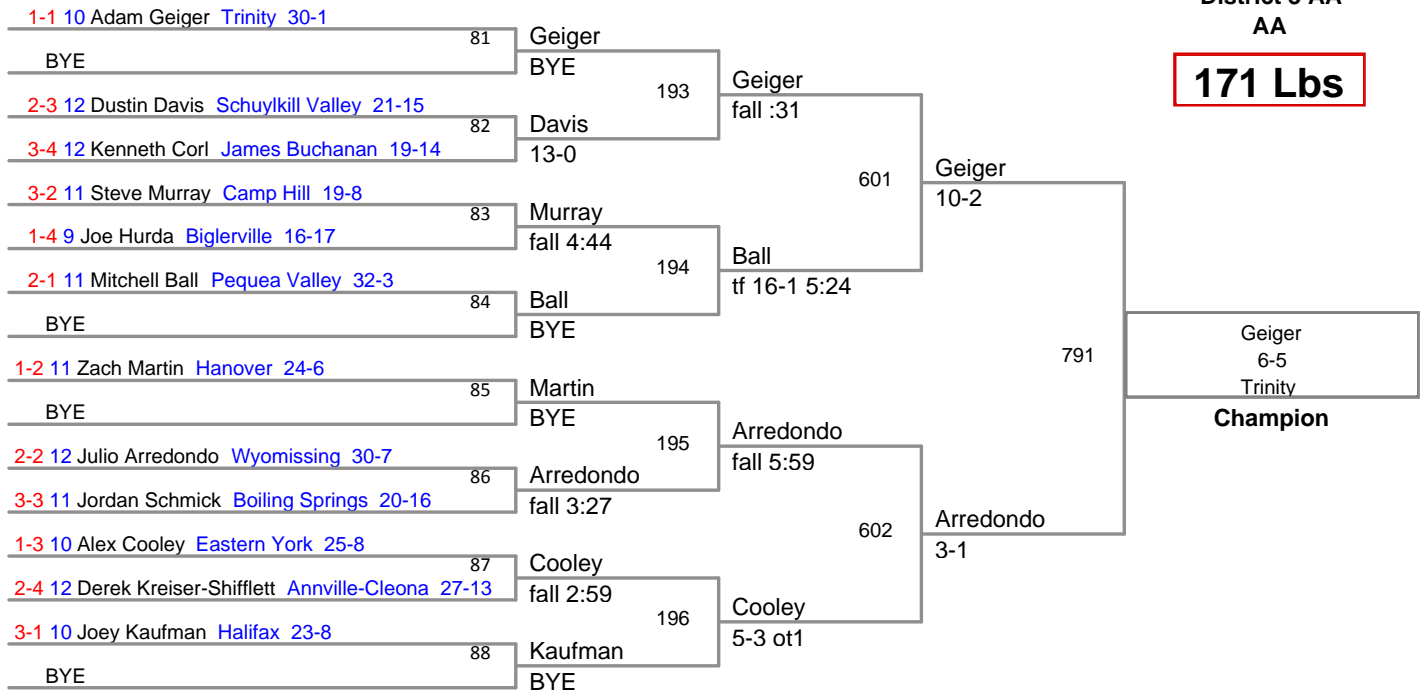

District 3 AA
AA

152 Lbs

District 3 AA
AA

160 Lbs

District 3 AA
AA

171 Lbs

District 3 AA
AA

189 Lbs