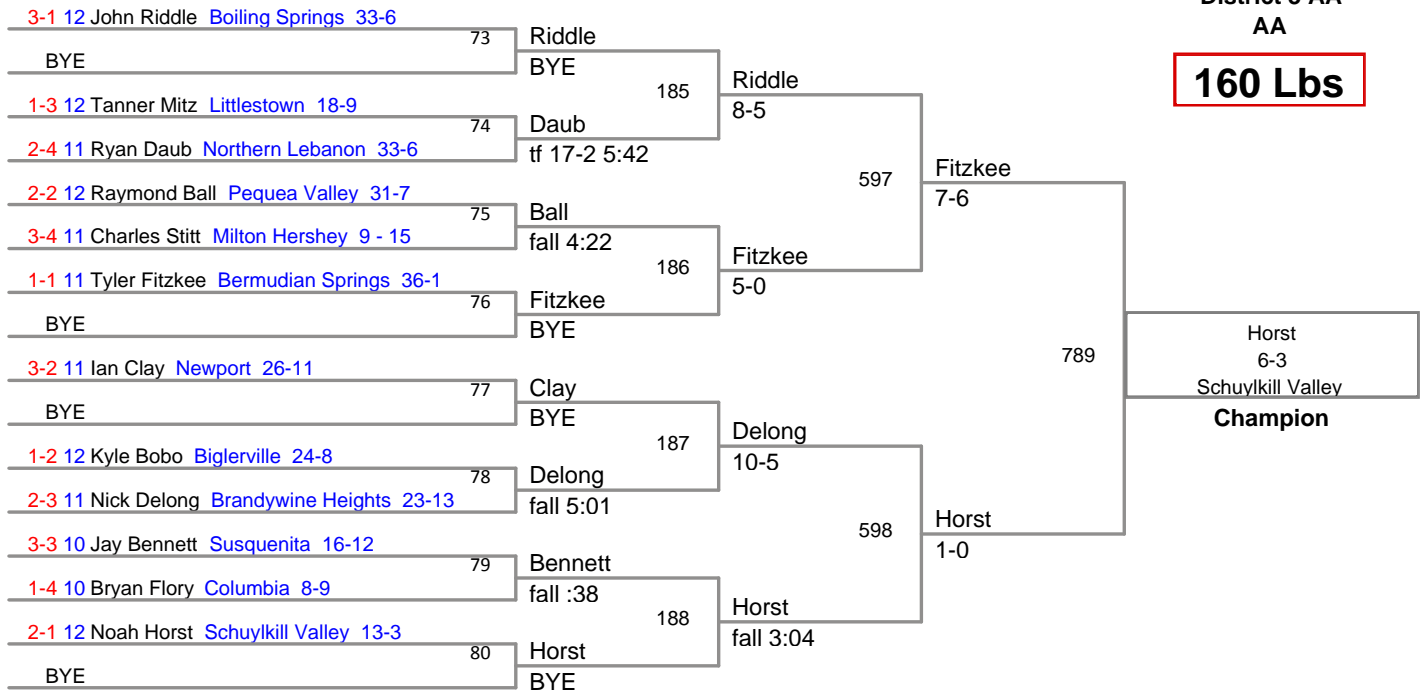

District 3 AA
AA

130 Lbs

District 3 AA
AA

135 Lbs

District 3 AA
AA

140 Lbs

District 3 AA
AA

145 Lbs

District 3 AA
AA

152 Lbs

District 3 AA
AA

160 Lbs

District 3 AA
AA

171 Lbs

District 3 AA
AA

189 Lbs