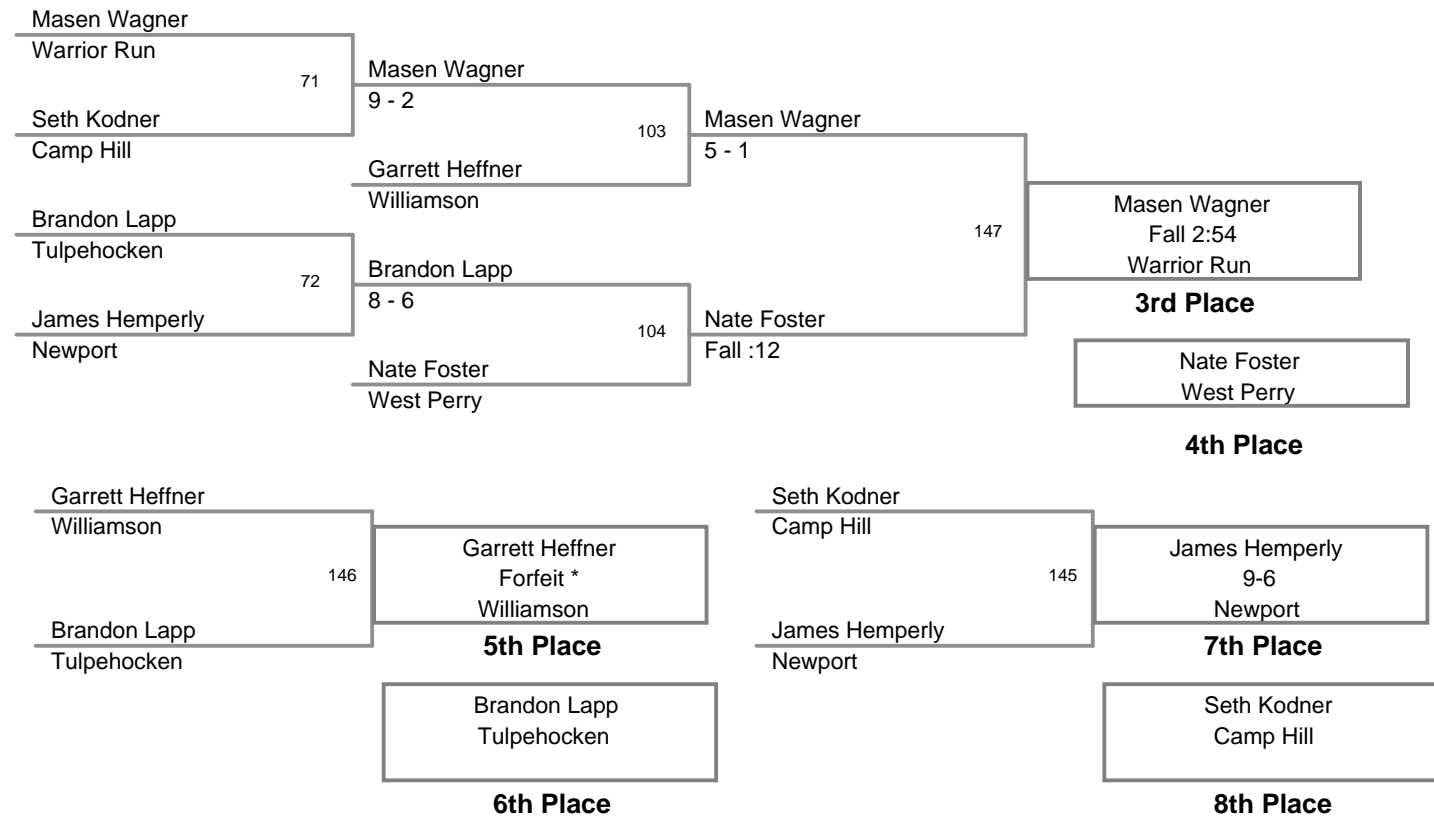

Newport Holiday
Varsity

132 Lbs

**Newport Holiday
Varsity**

138 Lbs

**Newport Holiday
Varsity**

145 Lbs

**Newport Holiday
Varsity**

152 Lbs