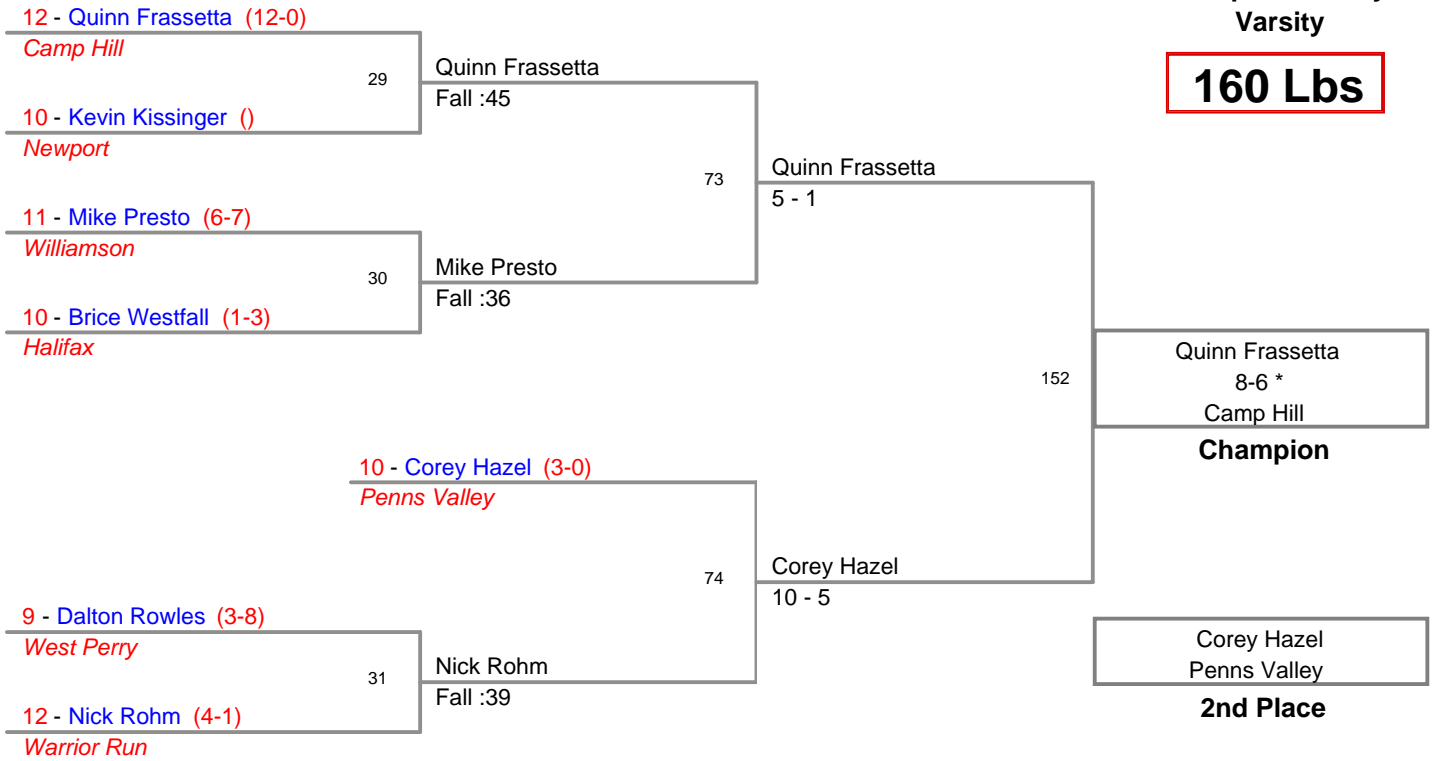

**Newport Holiday
Varsity**

160 Lbs