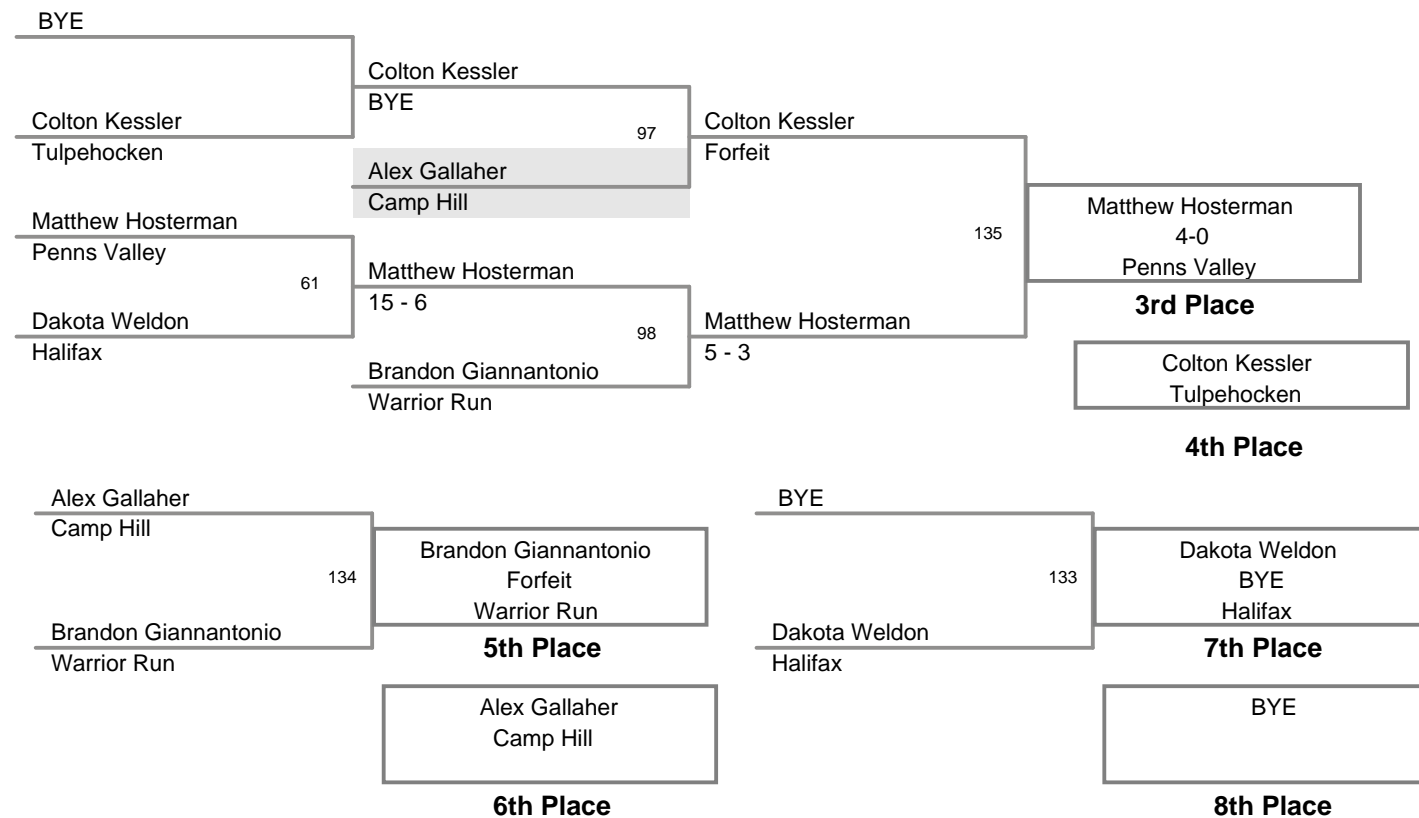

Newport Holiday
Varsity

132 Lbs