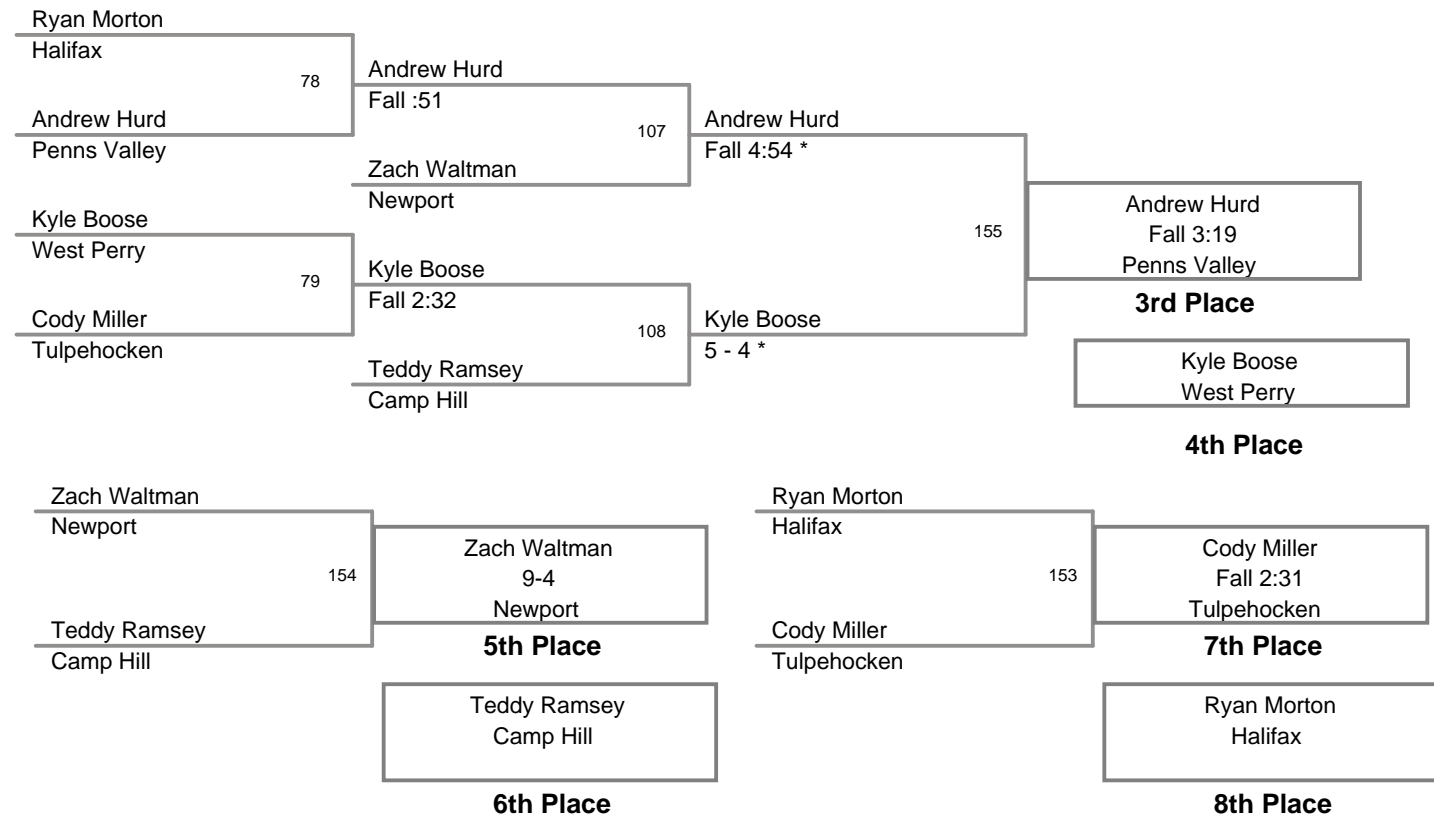

**Newport Holiday
Varsity**

170 Lbs