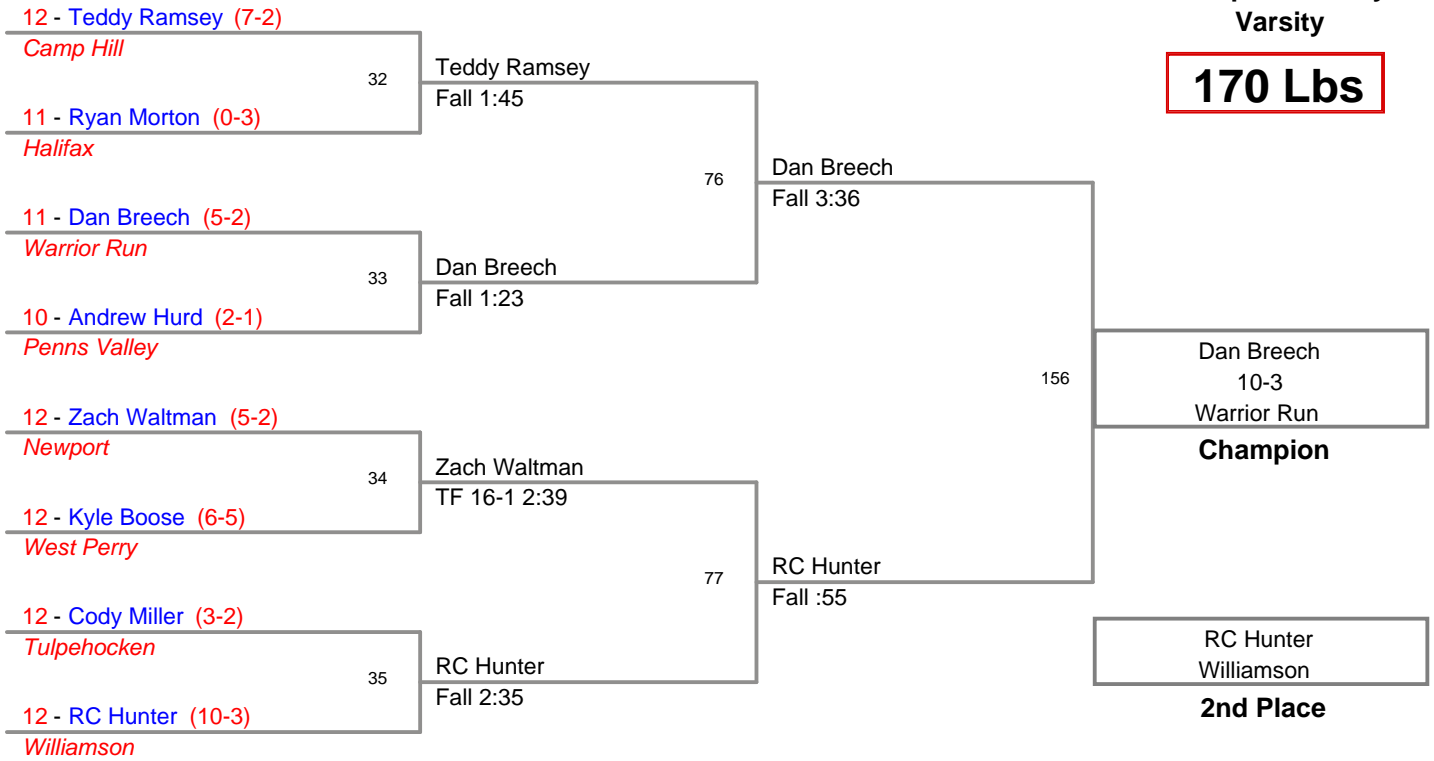

**Newport Holiday
Varsity**

170 Lbs