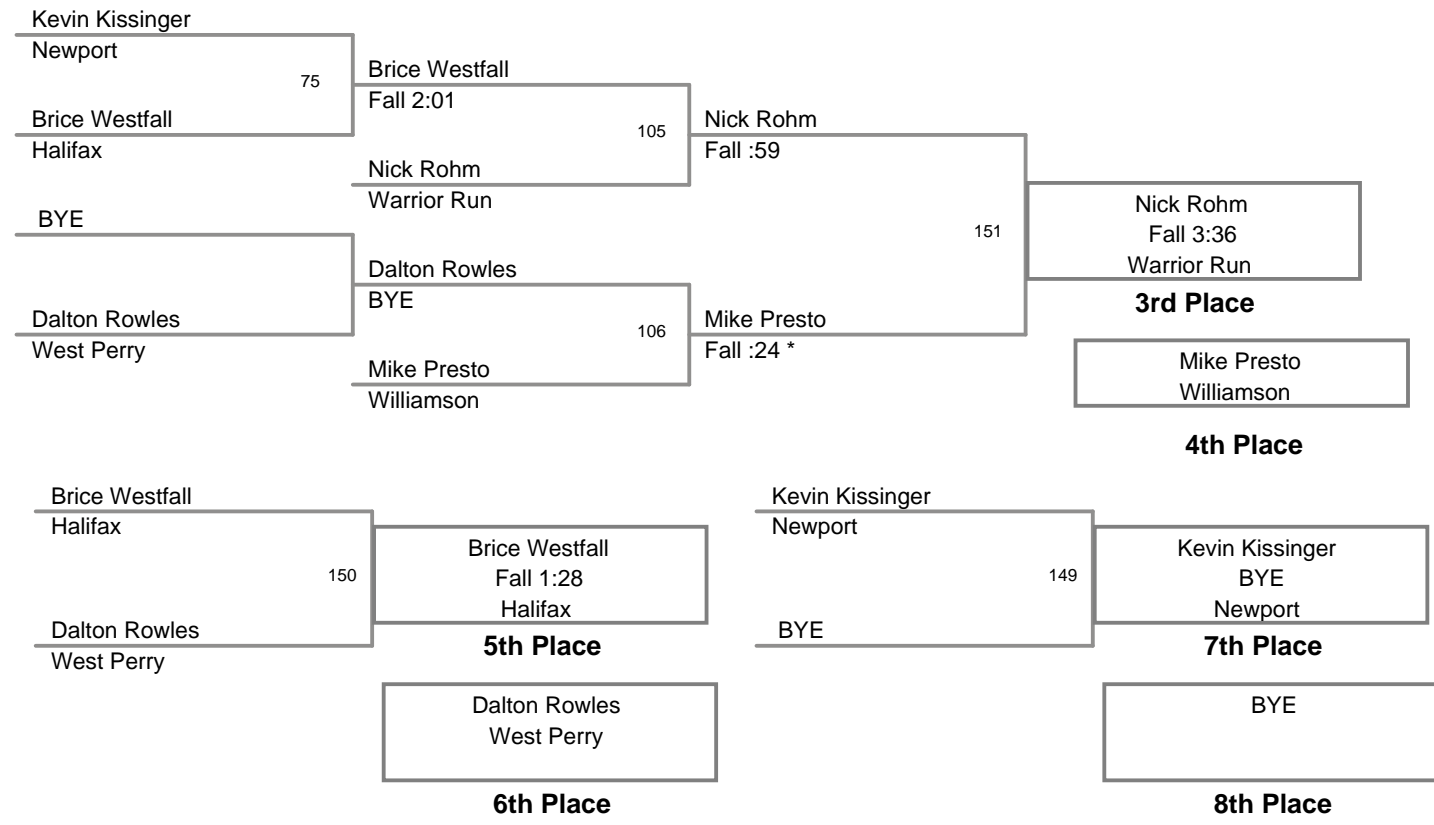

**Newport Holiday
Varsity**

160 Lbs