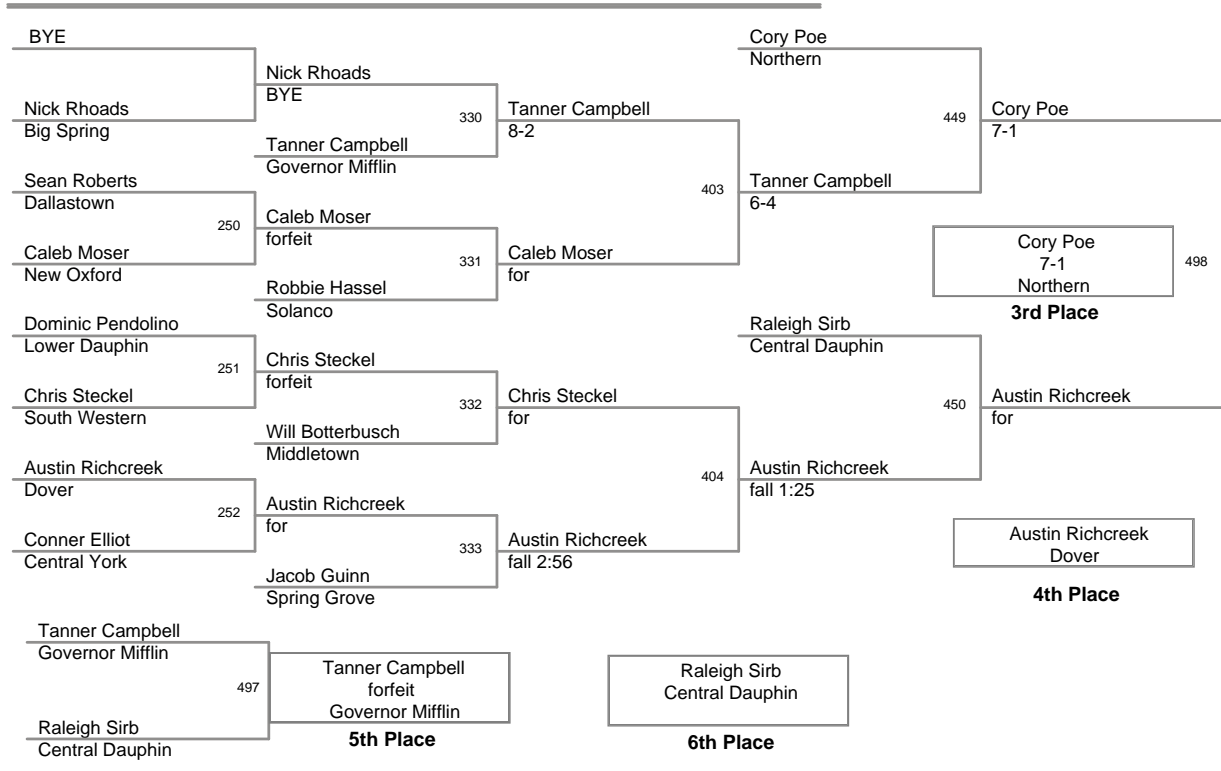

Northern JH Invitational
JH

145 Lbs