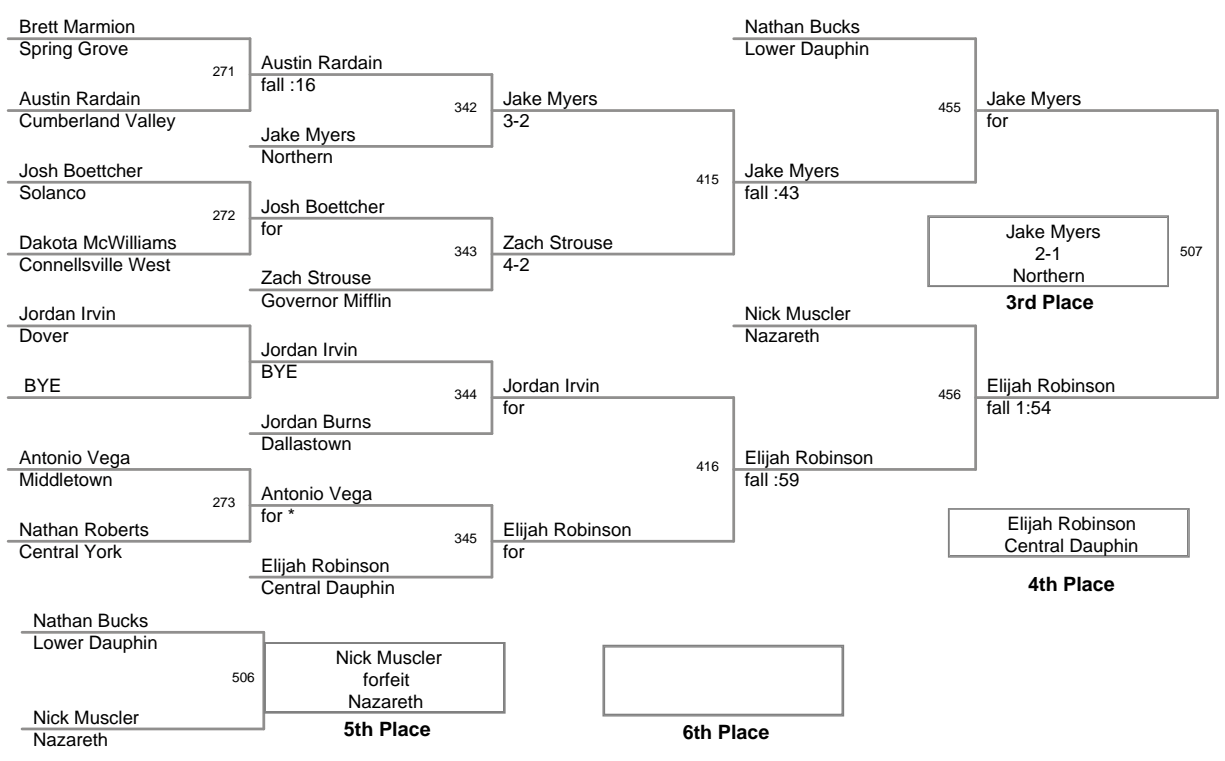

Northern JH Invitational
JH

145 Lbs

Northern JH Invitational
JH

155 Lbs

Northern JH Invitational
JH

165 Lbs

Northern JH Invitational
JH

185 Lbs