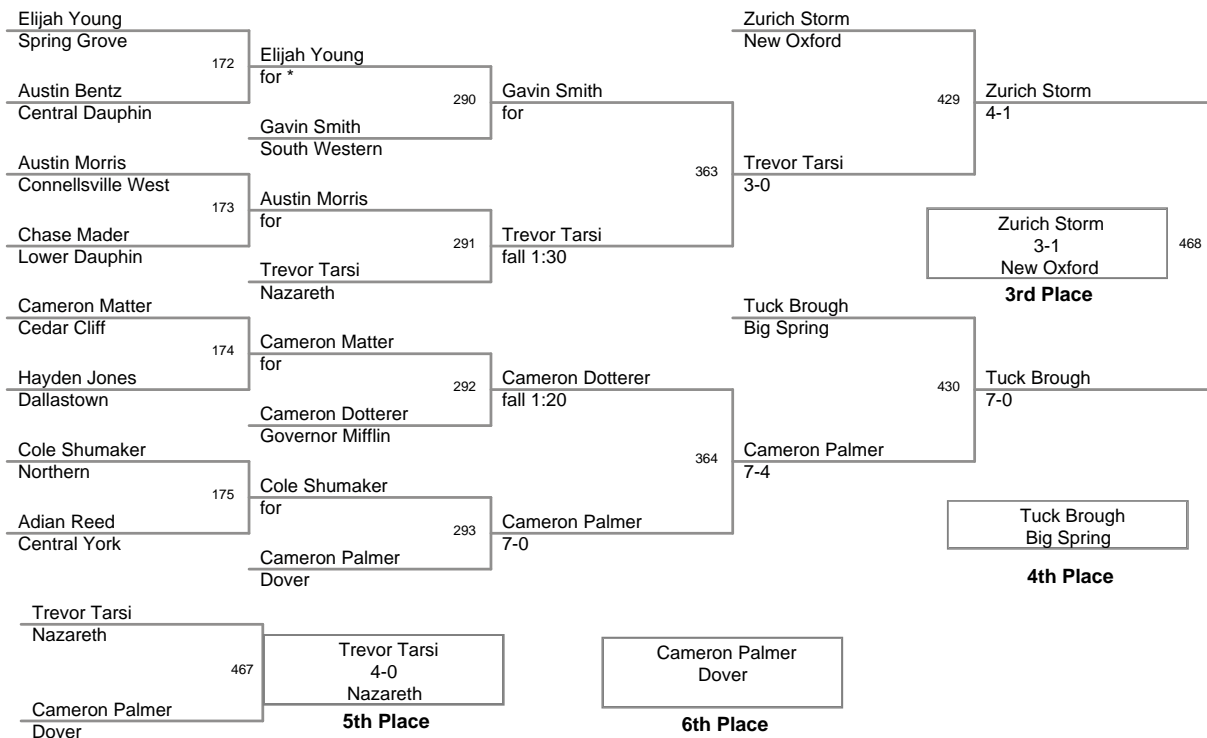

Northern JH Invitational
JH

75 Lbs

Northern JH Invitational
JH

80 Lbs

Northern JH Invitational
JH

85 Lbs

Northern JH Invitational
JH

90 Lbs