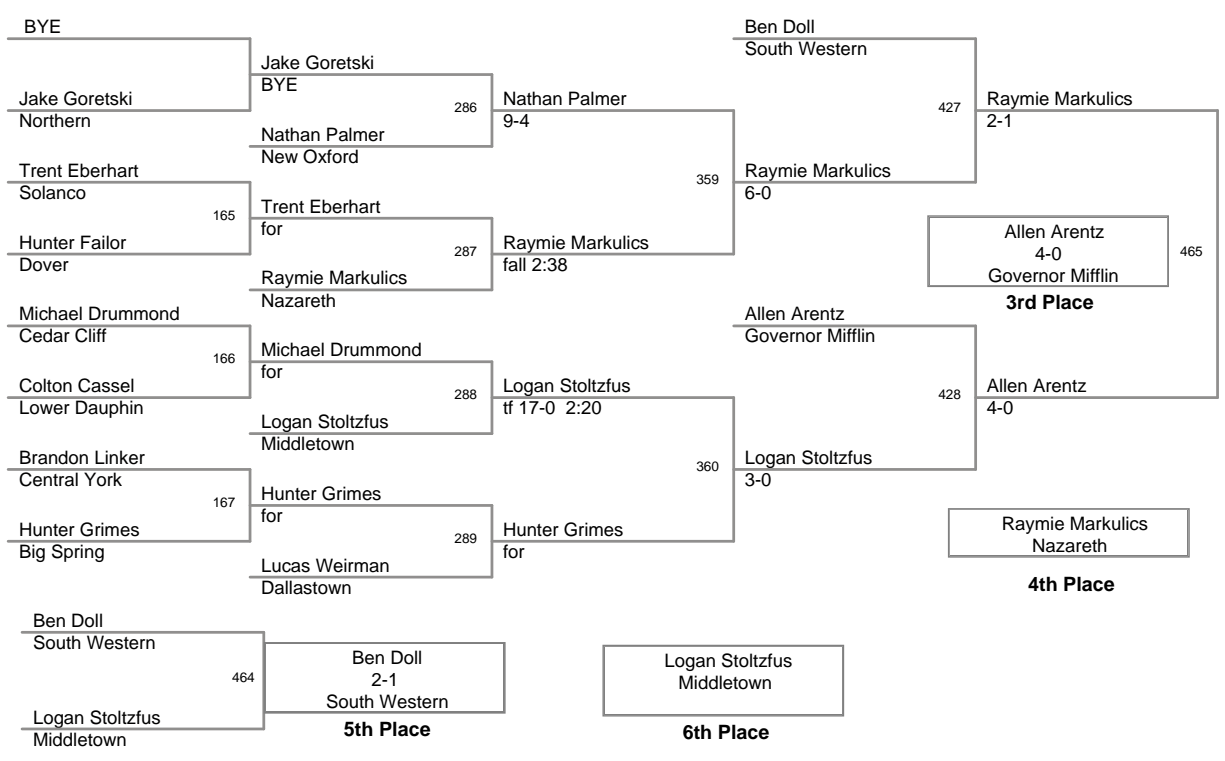

Northern JH Invitational
JH

75 Lbs

Northern JH Invitational
JH

80 Lbs

Northern JH Invitational
JH

85 Lbs

Northern JH Invitational
JH

90 Lbs