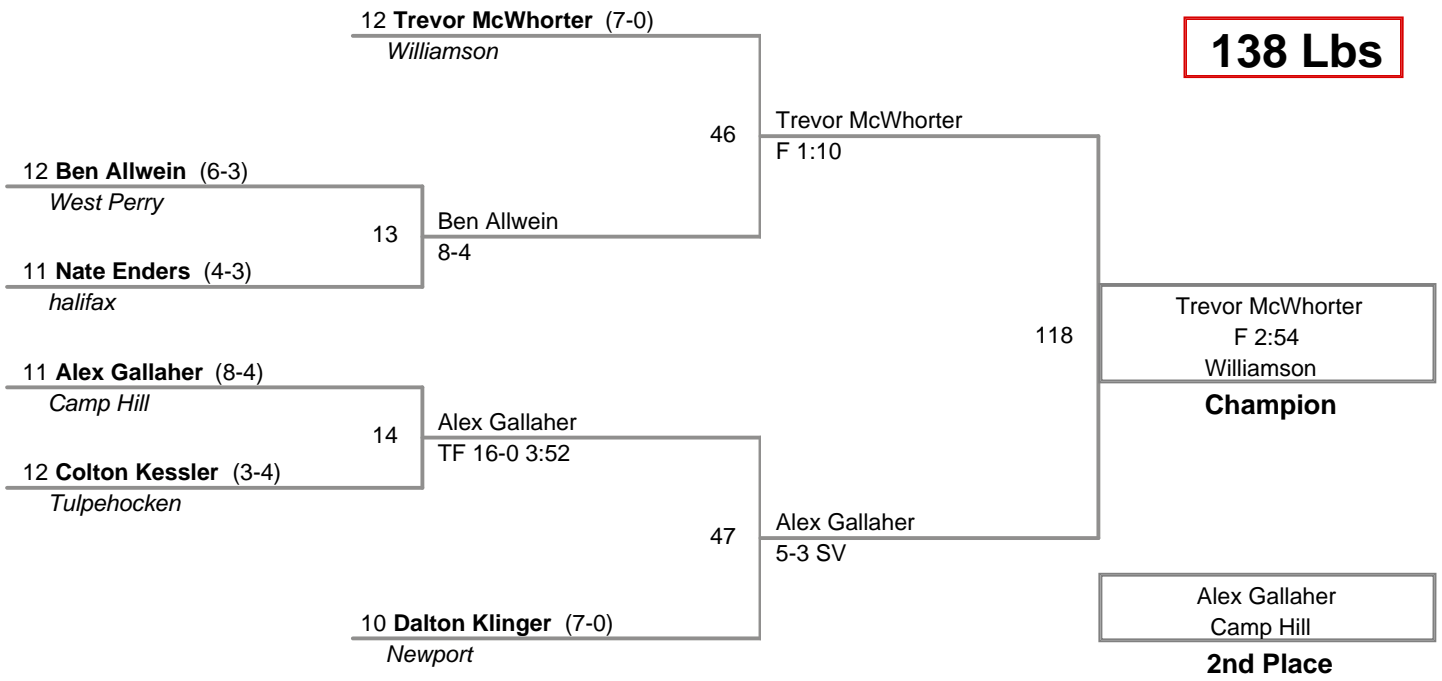

Newport Holiday  
Varsity

**106 Lbs**

Newport Holiday  
Varsity

**113 Lbs**

Newport Holiday  
Varsity

**120 Lbs**

Newport Holiday  
Varsity

**126 Lbs**

Newport Holiday  
Varsity

**132 Lbs**

Newport Holiday  
Varsity

**138 Lbs**

Newport Holiday  
Varsity

**145 Lbs**

**Newport Holiday  
Varsity**

**152 Lbs**