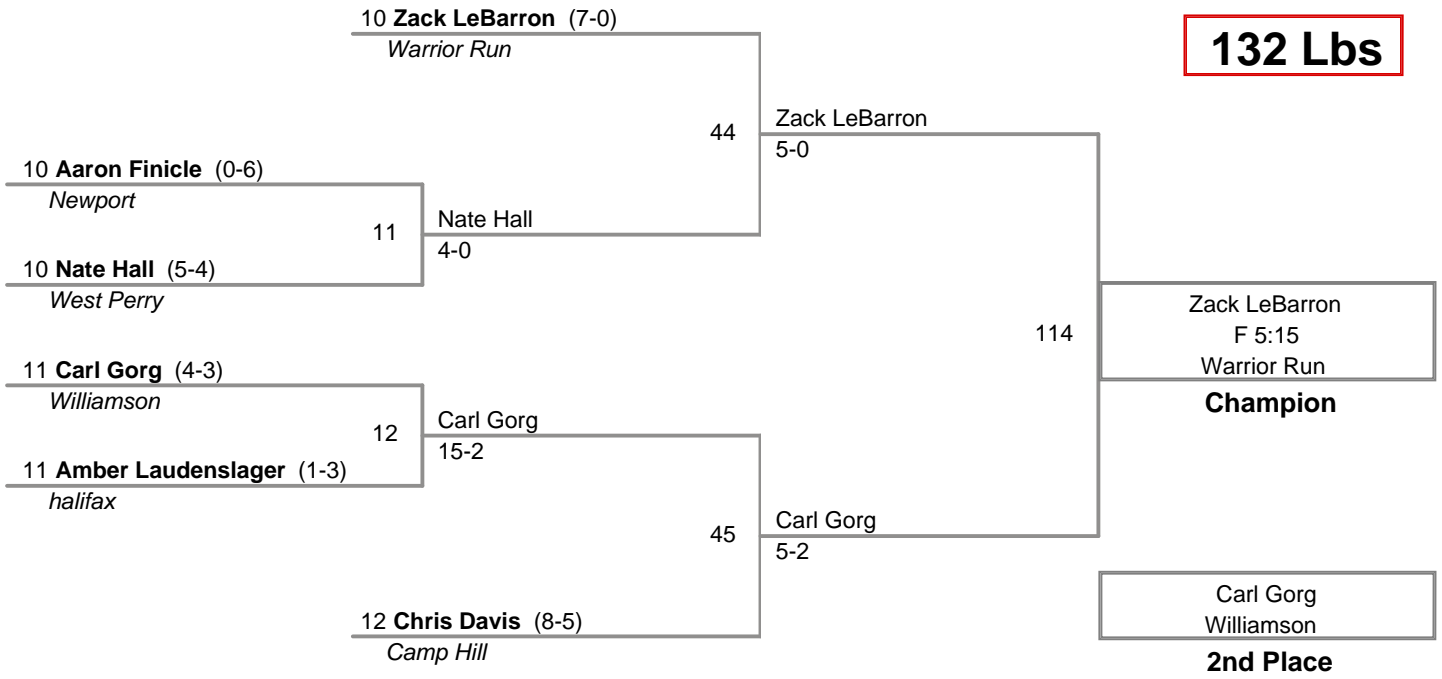

Newport Holiday
Varsity

132 Lbs