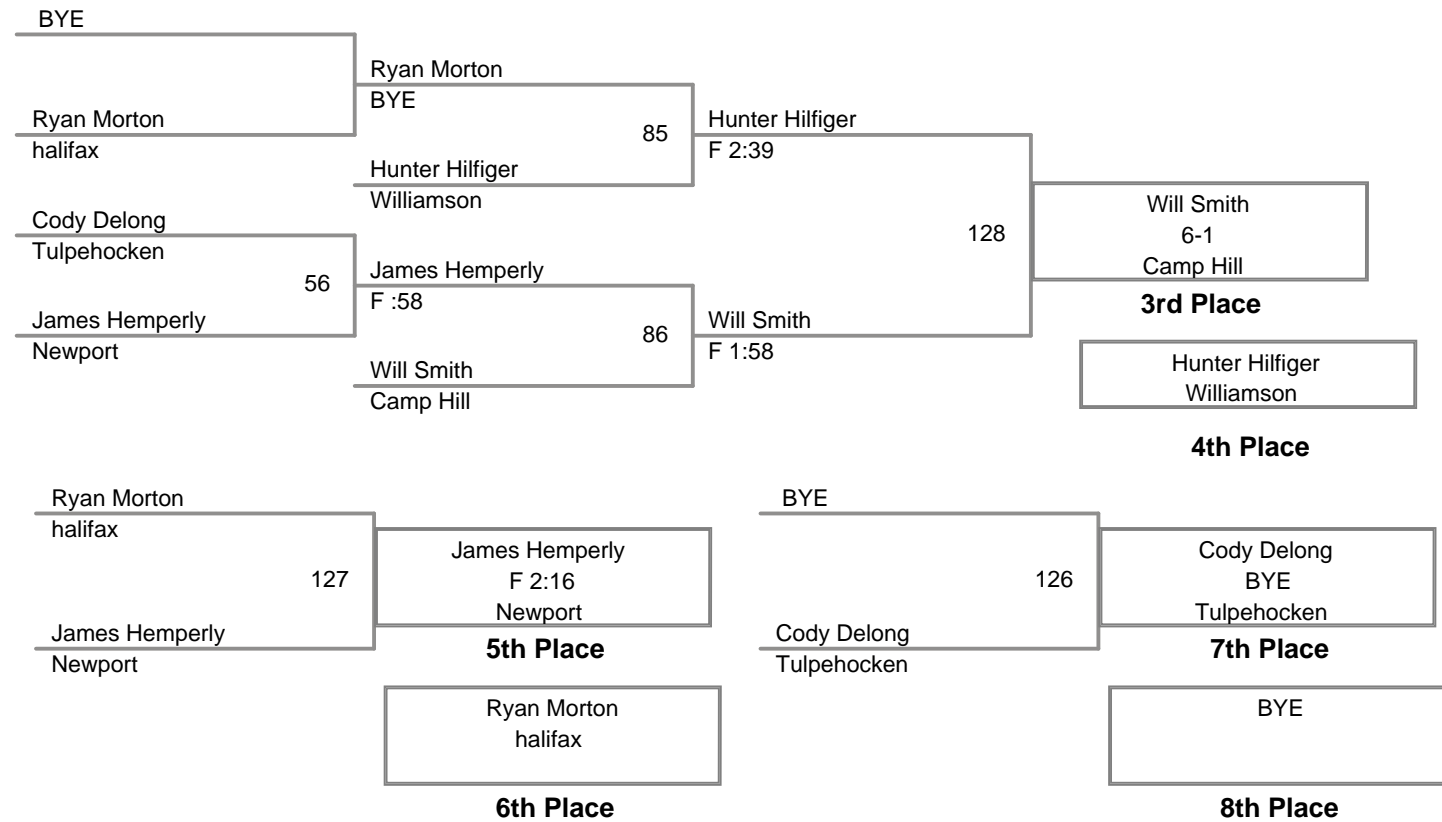

**Newport Holiday
Varsity**

160 Lbs