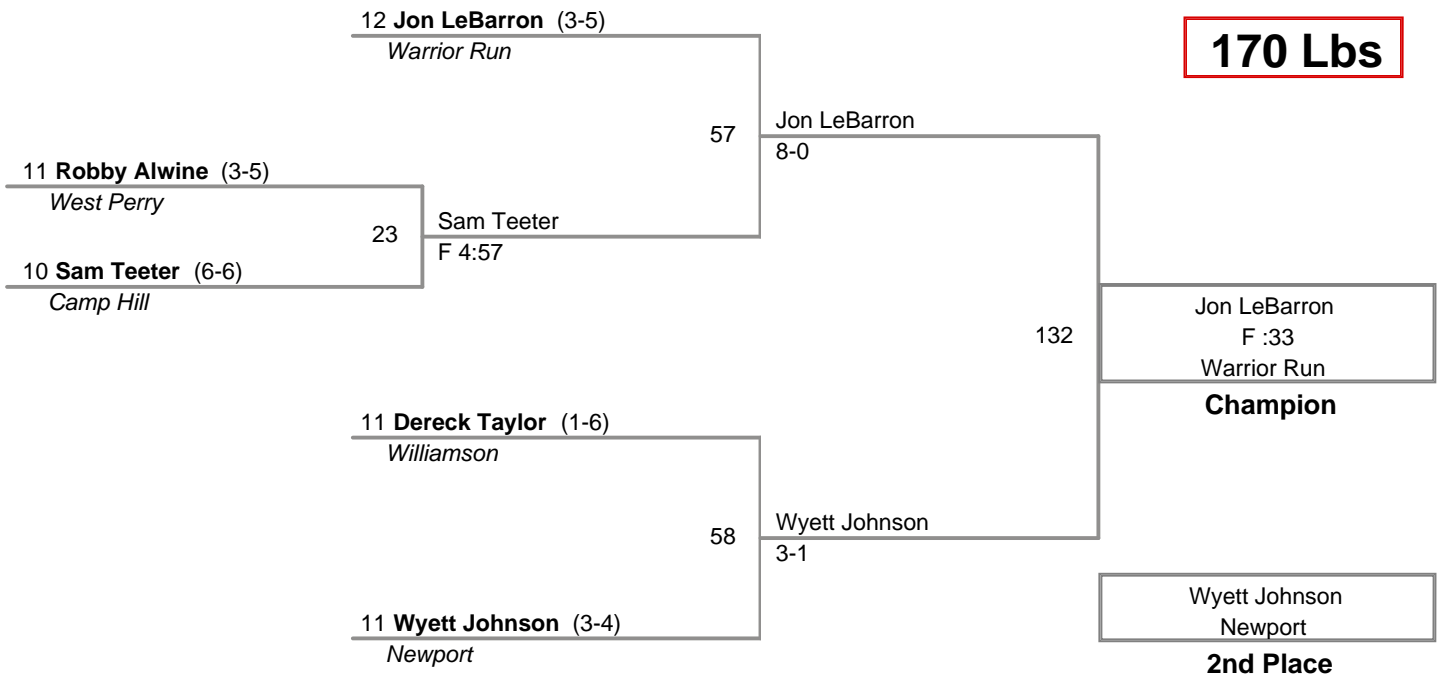

**Newport Holiday
Varsity**

170 Lbs