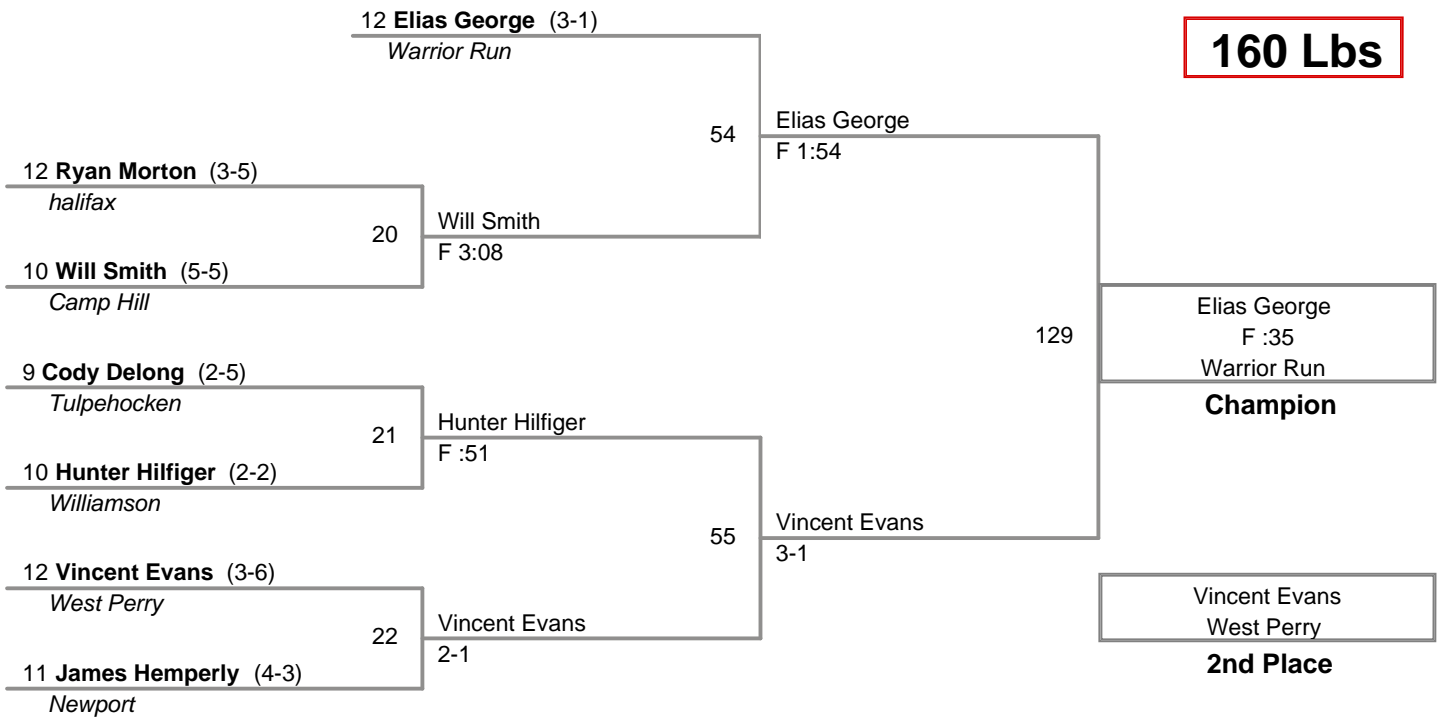

**Newport Holiday
Varsity**

160 Lbs