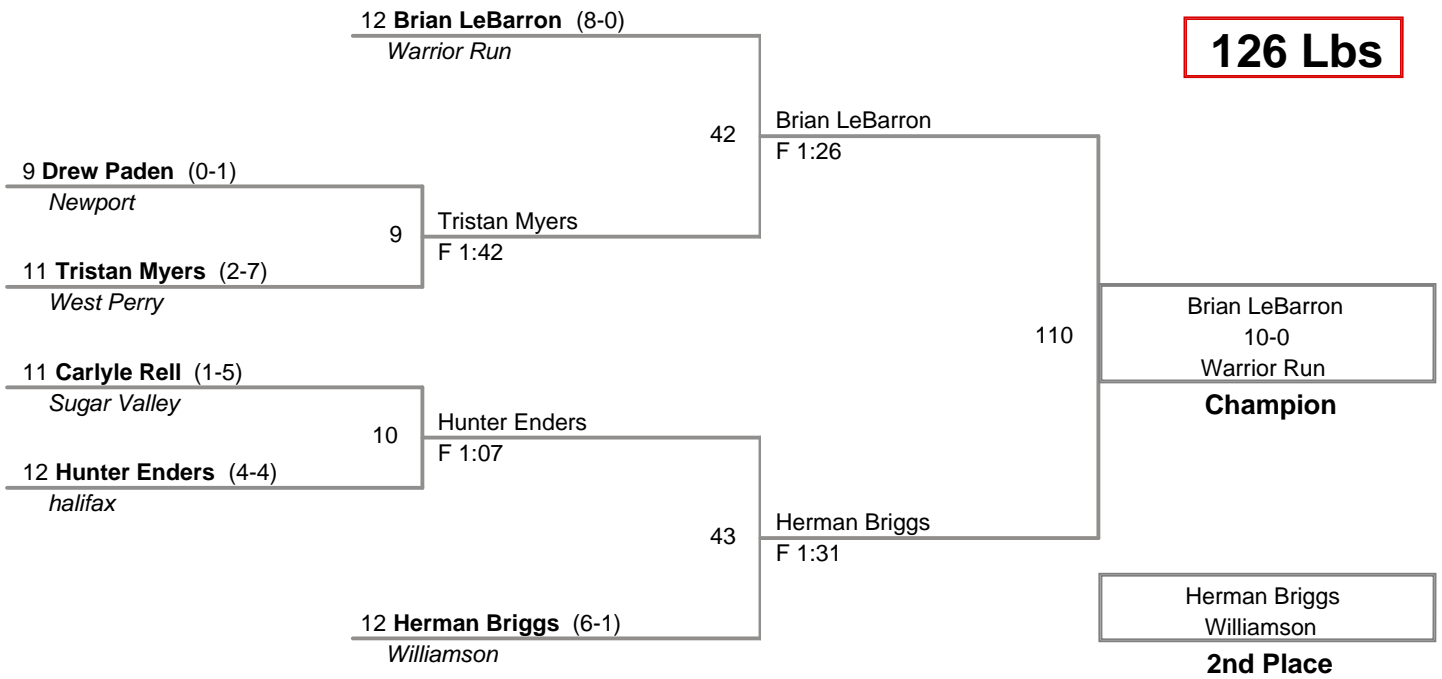

Newport Holiday  
Varsity

**106 Lbs**

Newport Holiday  
Varsity

**113 Lbs**

Newport Holiday  
Varsity

**120 Lbs**

Newport Holiday  
Varsity

**126 Lbs**