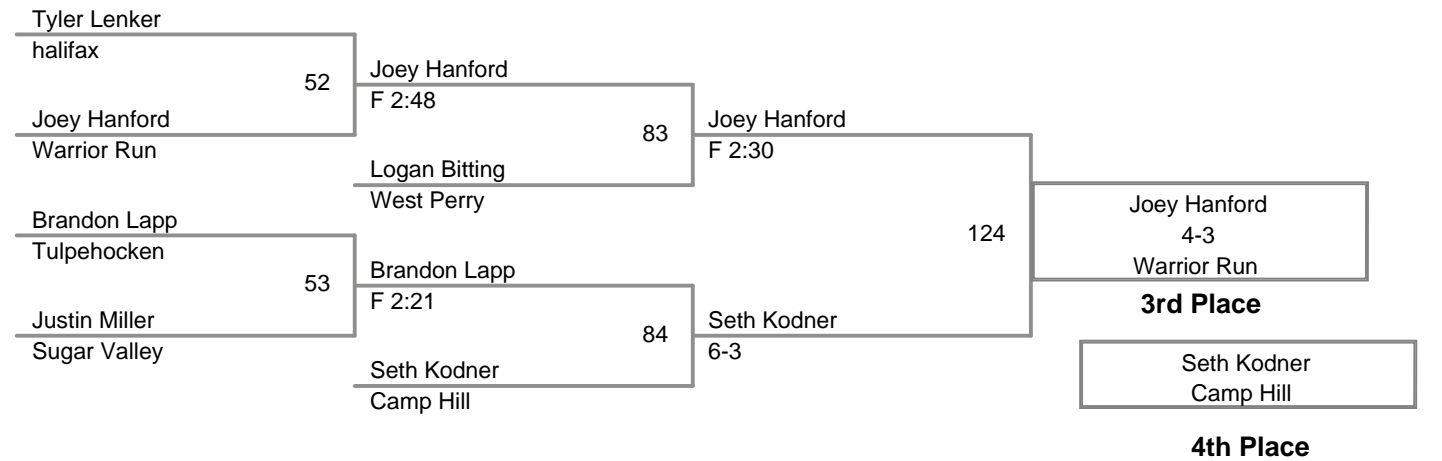

Newport Holiday  
Varsity

**132 Lbs**

Newport Holiday  
Varsity

**138 Lbs**

Newport Holiday  
Varsity

**145 Lbs**

**Newport Holiday  
Varsity**

**152 Lbs**