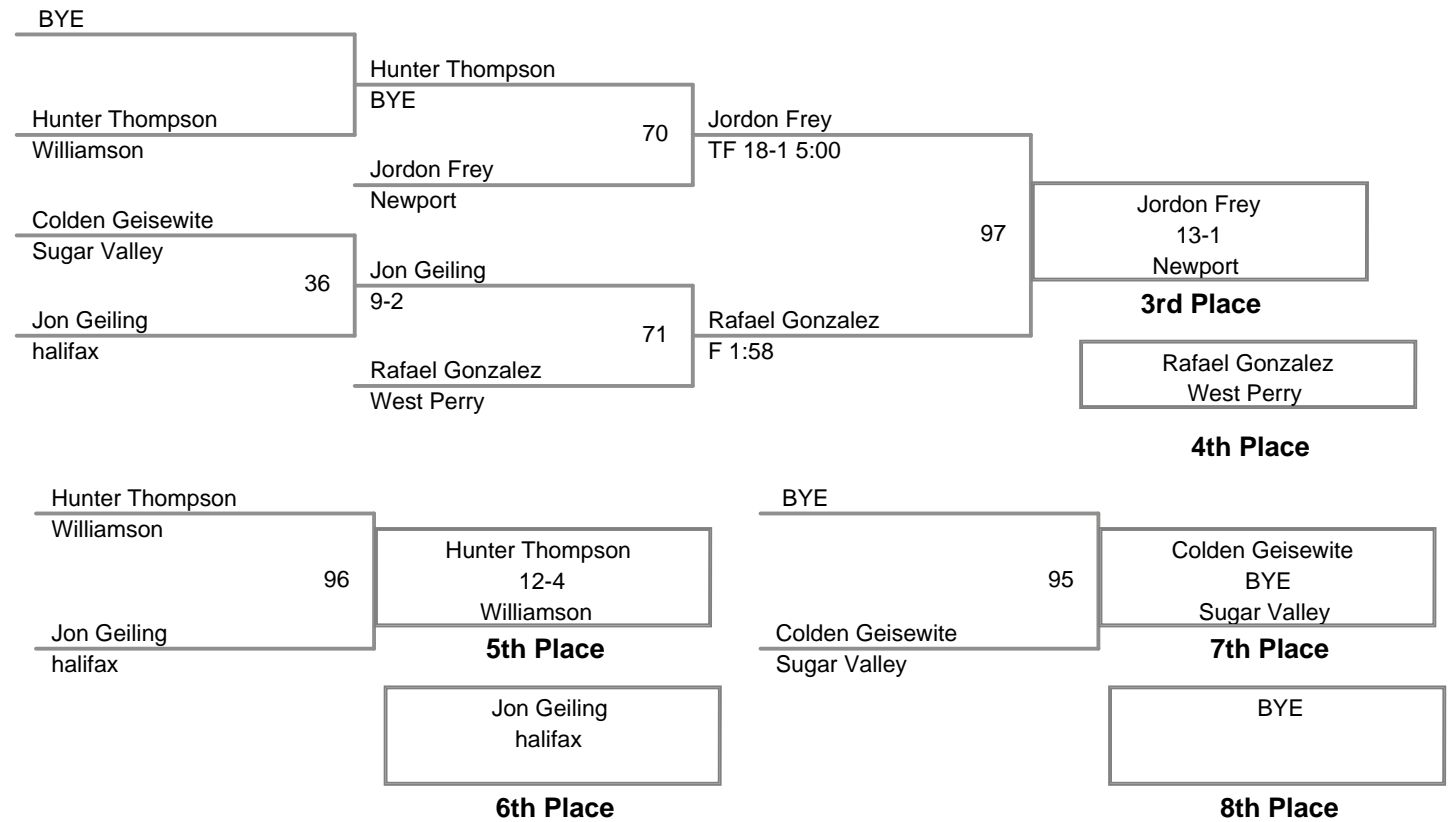

Newport Holiday  
Varsity

**106 Lbs**

Newport Holiday  
Varsity

**113 Lbs**

Newport Holiday  
Varsity

**120 Lbs**

Newport Holiday  
Varsity

**126 Lbs**