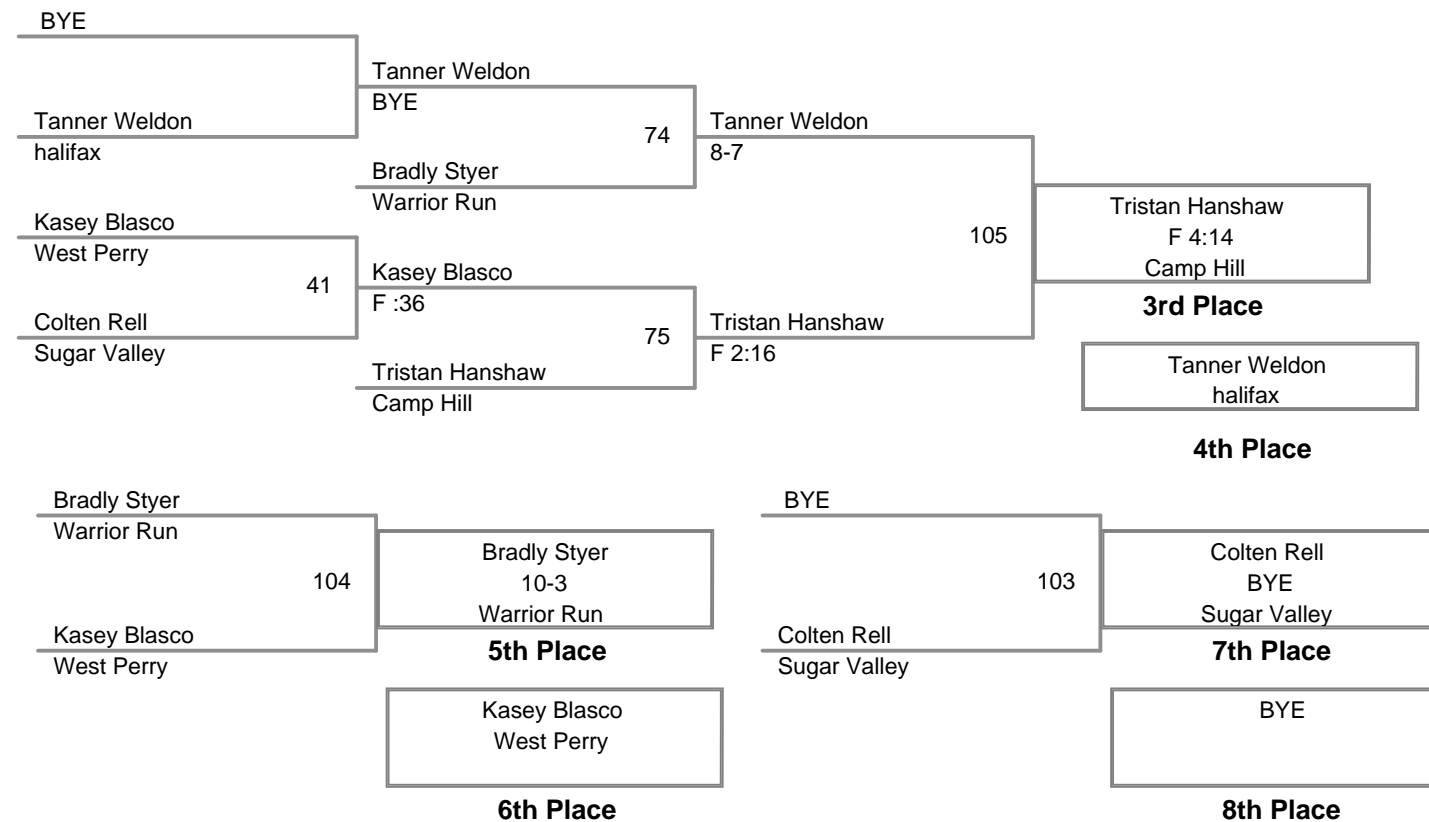

Newport Holiday  
Varsity

**106 Lbs**

Newport Holiday  
Varsity

**113 Lbs**

Newport Holiday  
Varsity

**120 Lbs**

Newport Holiday  
Varsity

**126 Lbs**