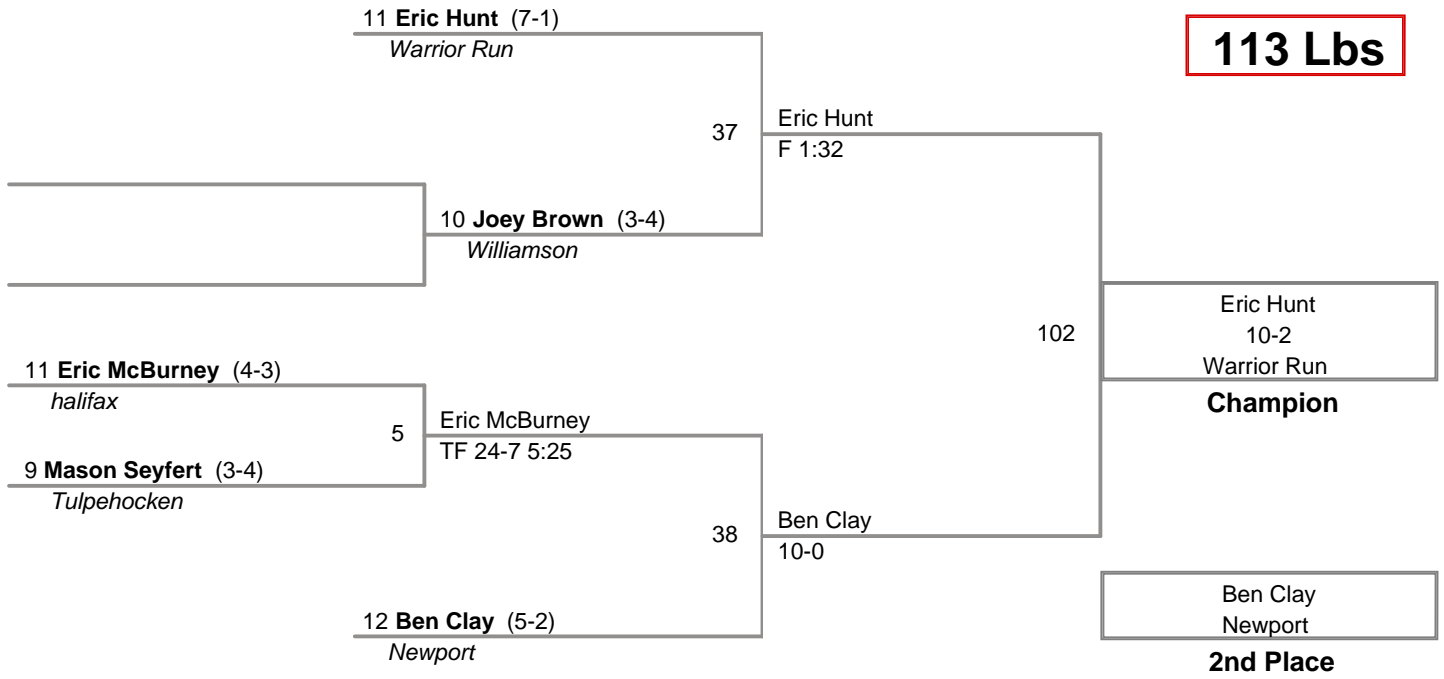

Newport Holiday  
Varsity

**106 Lbs**

Newport Holiday  
Varsity

**113 Lbs**

Newport Holiday  
Varsity

**120 Lbs**

Newport Holiday  
Varsity

**126 Lbs**

Newport Holiday  
Varsity

**132 Lbs**

Newport Holiday  
Varsity

**138 Lbs**

Newport Holiday  
Varsity

**145 Lbs**

**Newport Holiday  
Varsity**

**152 Lbs**