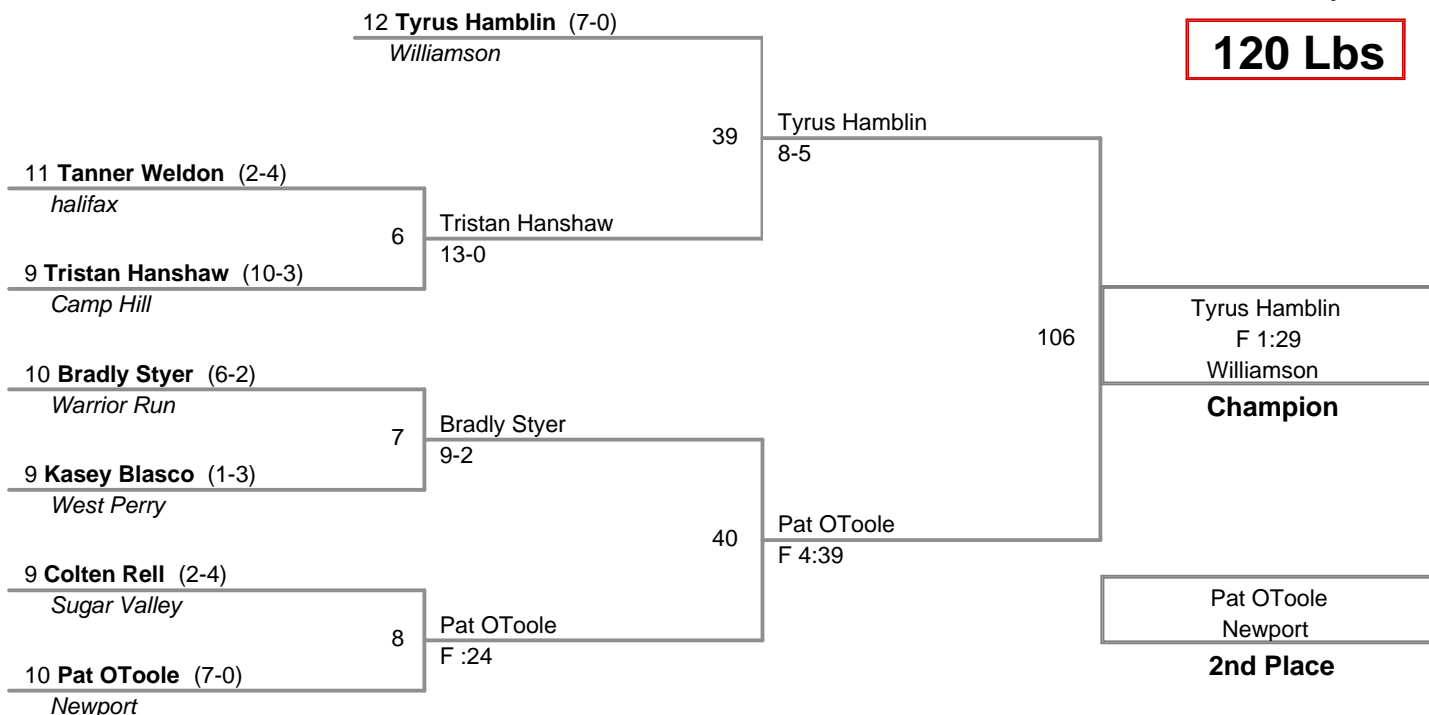

Newport Holiday  
Varsity

**106 Lbs**

Newport Holiday  
Varsity

**113 Lbs**

Newport Holiday  
Varsity

**120 Lbs**

Newport Holiday  
Varsity

**126 Lbs**

Newport Holiday  
Varsity

**132 Lbs**

Newport Holiday  
Varsity

**138 Lbs**

Newport Holiday  
Varsity

**145 Lbs**

**Newport Holiday  
Varsity**

**152 Lbs**