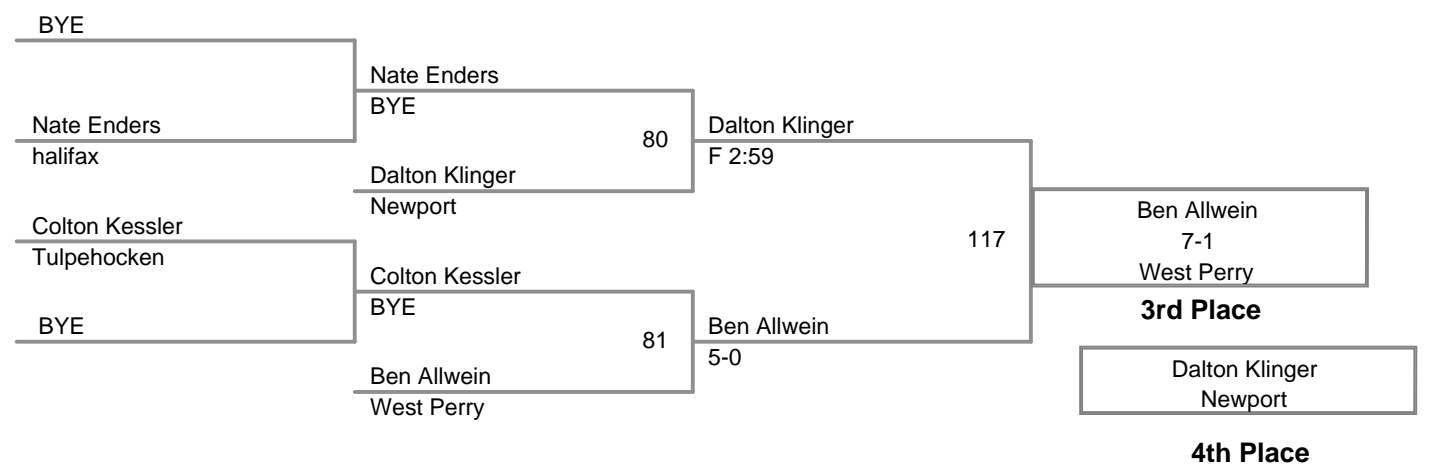

Newport Holiday
Varsity

138 Lbs