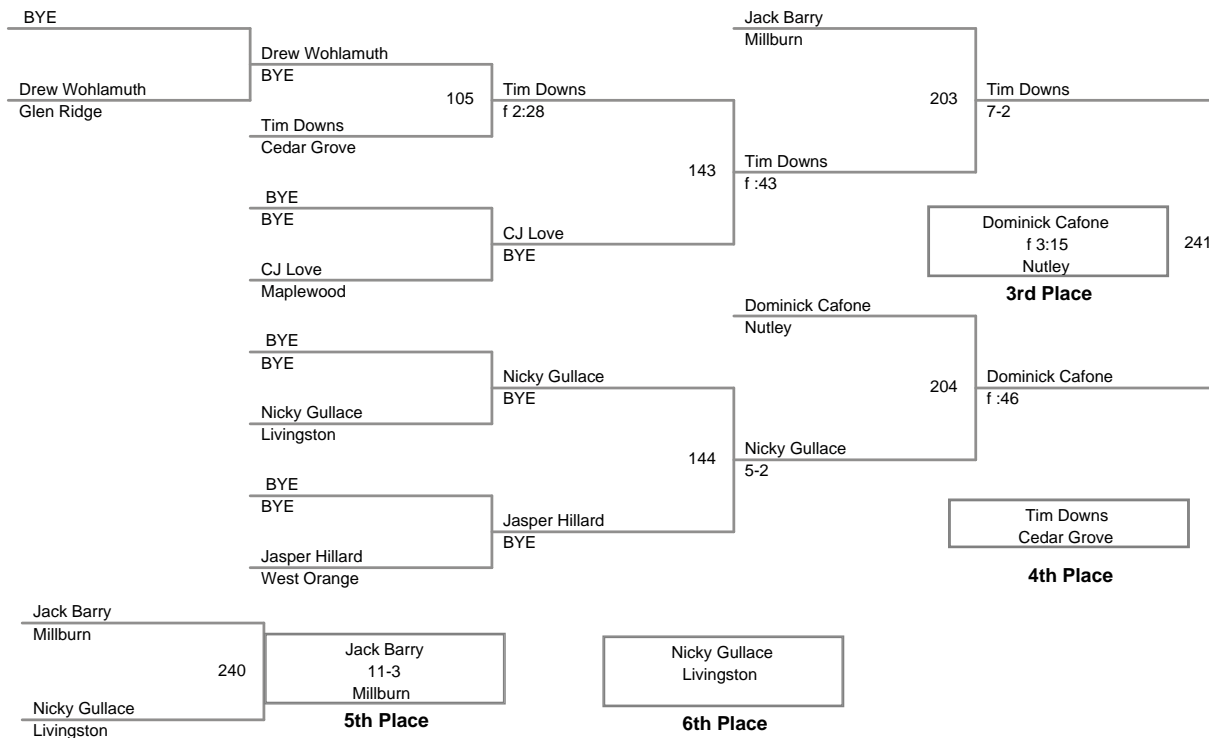

Suburban League  
SL

**60 Lbs**

Suburban League  
SL

**65 Lbs**

Suburban League  
SL

**70 Lbs**

Suburban League  
SL

**75 Lbs**

Suburban League  
SL

**80 Lbs**

Suburban League  
SL

**85 Lbs**

Suburban League  
SL

**90 Lbs**

Suburban League  
SL

**95 Lbs**

**100 Lbs**

**105 Lbs**

Suburban League  
SL

**112 Lbs**

**119 Lbs**

Suburban League  
SL

**126 Lbs**

Suburban League  
SL

**135 Lbs**

Suburban League  
SL

**145 Lbs**

loser of bout 87

Suburban League  
SL

**150 Lbs**

Suburban League  
SL

**200 Lbs**