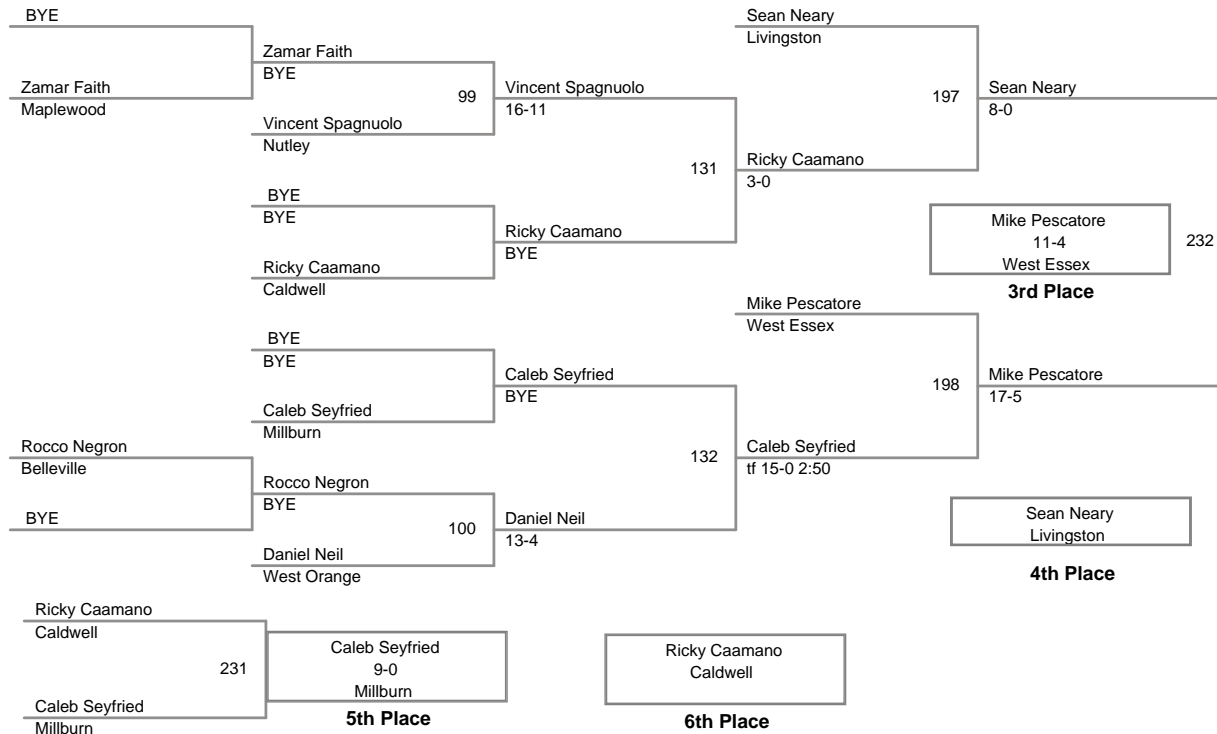

Suburban League  
SL

**60 Lbs**

Suburban League  
SL

**65 Lbs**

Suburban League  
SL

**70 Lbs**

Suburban League  
SL

**75 Lbs**

Suburban League  
SL

**80 Lbs**

Suburban League  
SL

**85 Lbs**

Suburban League  
SL

**90 Lbs**

Suburban League  
SL

**95 Lbs**

**135 Lbs**

Suburban League  
SL

**145 Lbs**

loser of bout 87

Suburban League  
SL

**150 Lbs**

Suburban League  
SL

**200 Lbs**