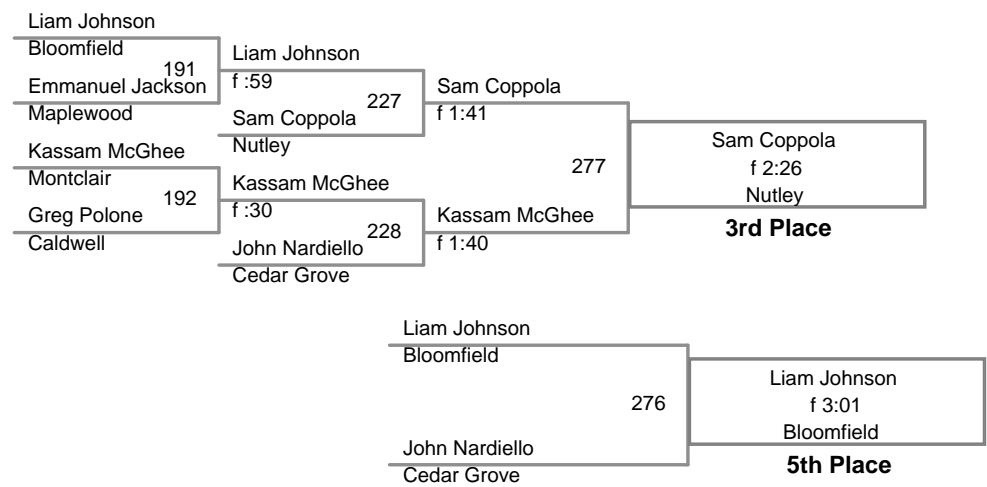

**135 Lbs**

Suburban League  
SL

**145 Lbs**

loser of bout 87

Suburban League  
SL

**150 Lbs**

Suburban League  
SL

**200 Lbs**