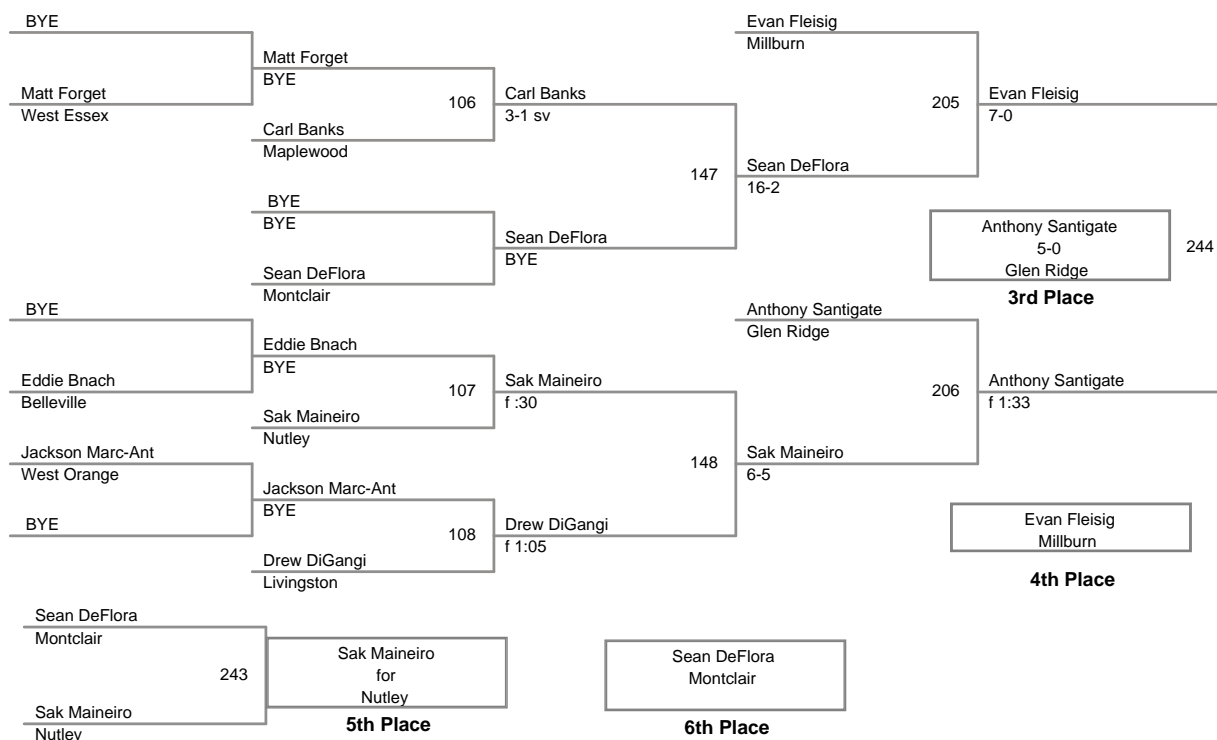

Suburban League  
SL

**60 Lbs**

Suburban League  
SL

**65 Lbs**

Suburban League  
SL

**70 Lbs**

Suburban League  
SL

**75 Lbs**

Suburban League  
SL

**80 Lbs**

Suburban League  
SL

**85 Lbs**

Suburban League  
SL

**90 Lbs**

Suburban League  
SL

**95 Lbs**

**100 Lbs**

**105 Lbs**

Suburban League  
SL

**112 Lbs**

**119 Lbs**

Suburban League  
SL

**126 Lbs**

Suburban League  
SL

**135 Lbs**

Suburban League  
SL

**145 Lbs**

loser of bout 87

Suburban League  
SL

**150 Lbs**

Suburban League  
SL

**200 Lbs**