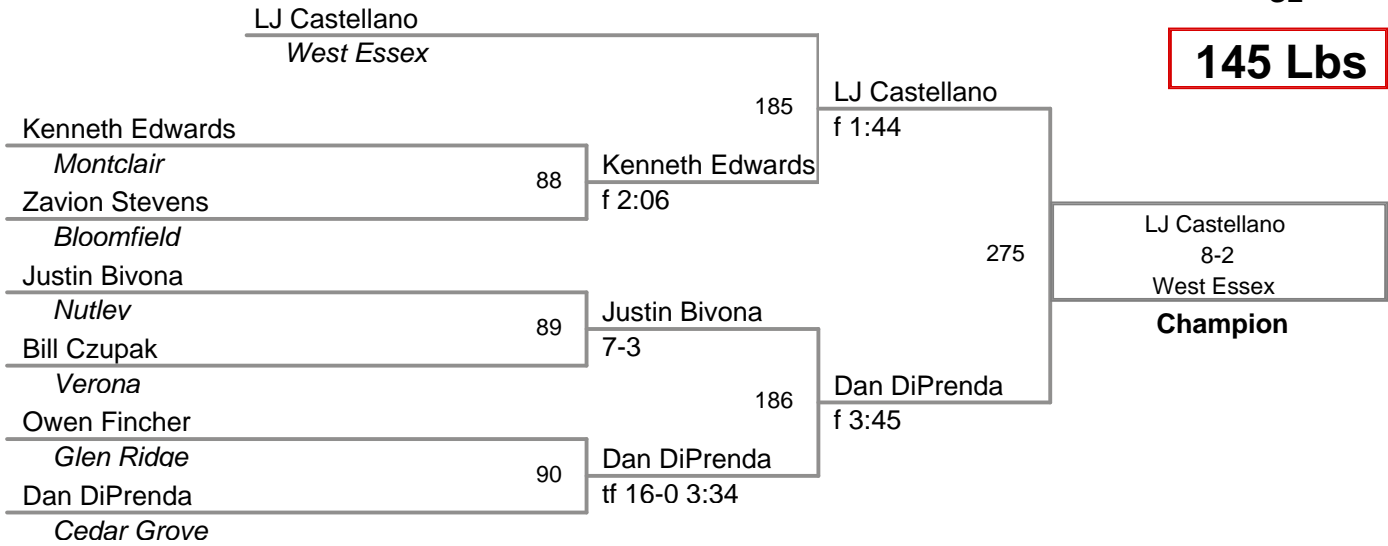

Suburban League
SL

145 Lbs