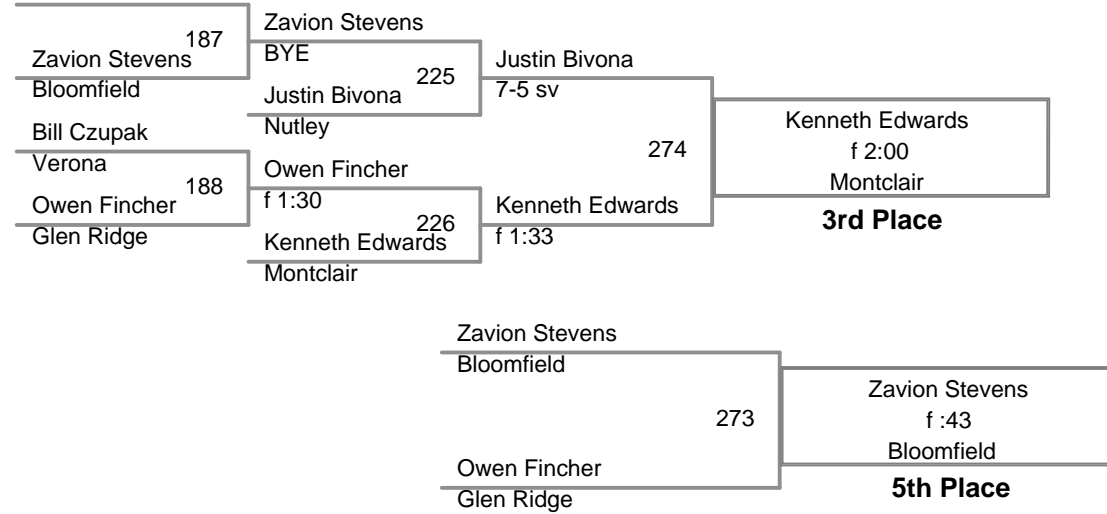

**135 Lbs**

Suburban League  
SL

**145 Lbs**

loser of bout 87

Suburban League  
SL

**150 Lbs**

Suburban League  
SL

**200 Lbs**