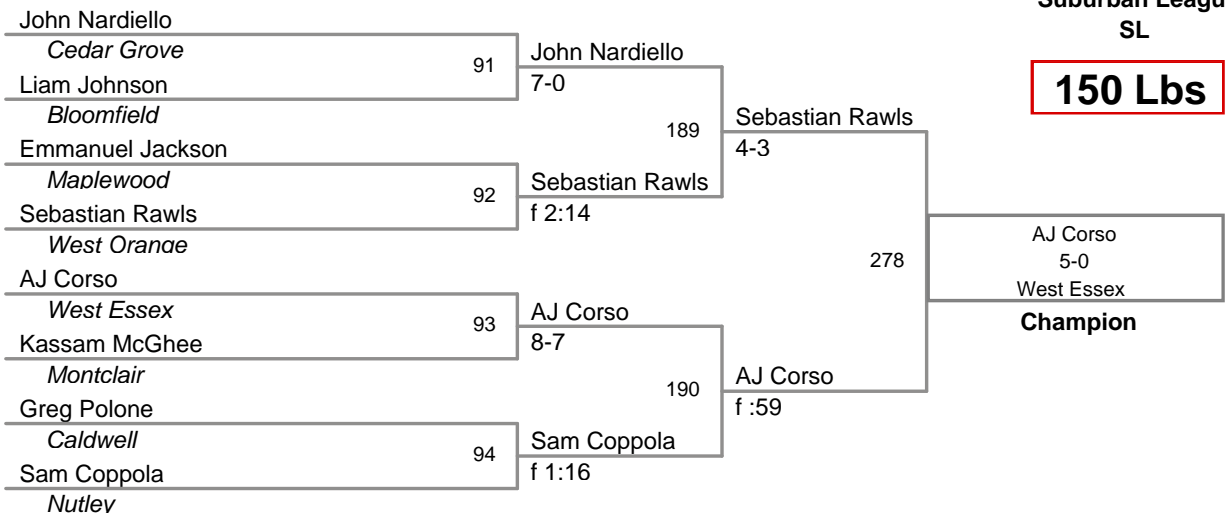

**135 Lbs**

Suburban League  
SL

**145 Lbs**

loser of bout 87

Suburban League  
SL

**150 Lbs**

Suburban League  
SL

**200 Lbs**