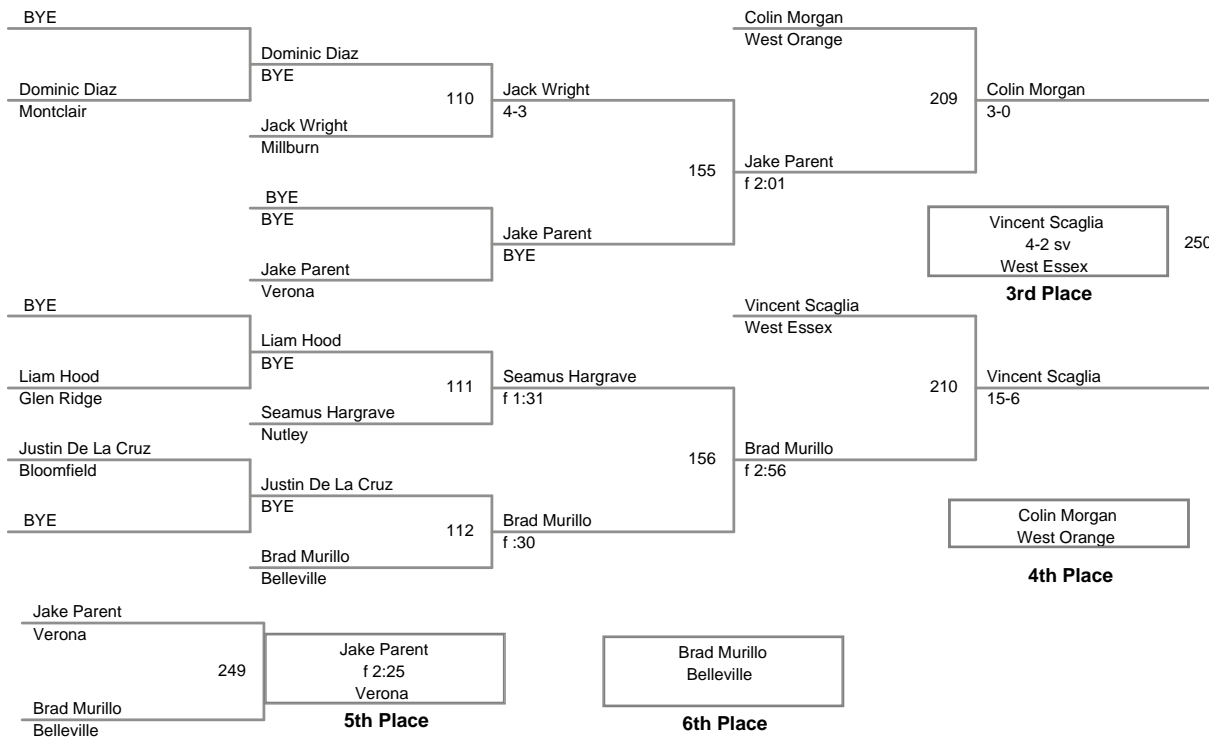

Suburban League  
SL

**60 Lbs**

Suburban League  
SL

**65 Lbs**

Suburban League  
SL

**70 Lbs**

Suburban League  
SL

**75 Lbs**

Suburban League  
SL

**80 Lbs**

Suburban League  
SL

**85 Lbs**

Suburban League  
SL

**90 Lbs**

Suburban League  
SL

**95 Lbs**

**100 Lbs**

**105 Lbs**

Suburban League  
SL

**112 Lbs**

**119 Lbs**

Suburban League  
SL

**126 Lbs**

Suburban League  
SL