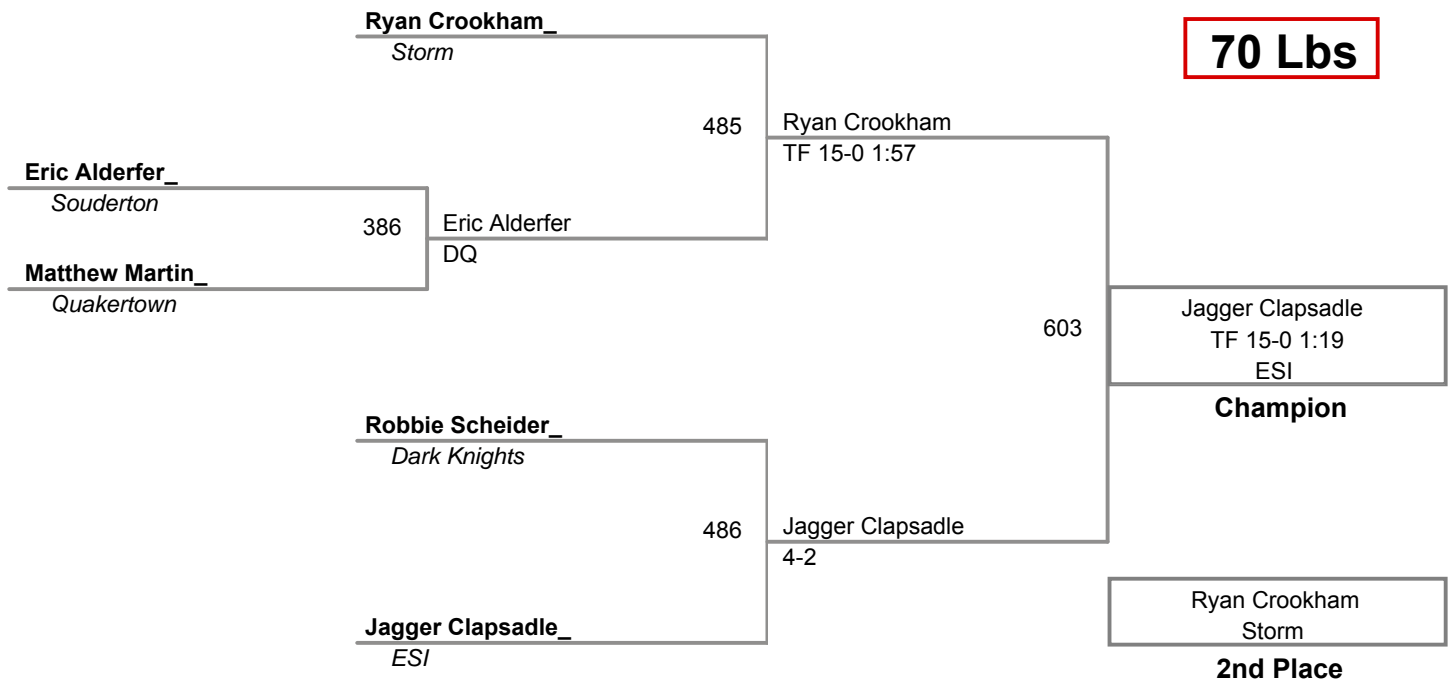

Mason Ferguson_
Lehighton

3rd Place

3 Participant Round Robin

**Souderton Big Red
12U**

70 Lbs

Souderton Big Red
12U

75 Lbs

Souderton Big Red
12U