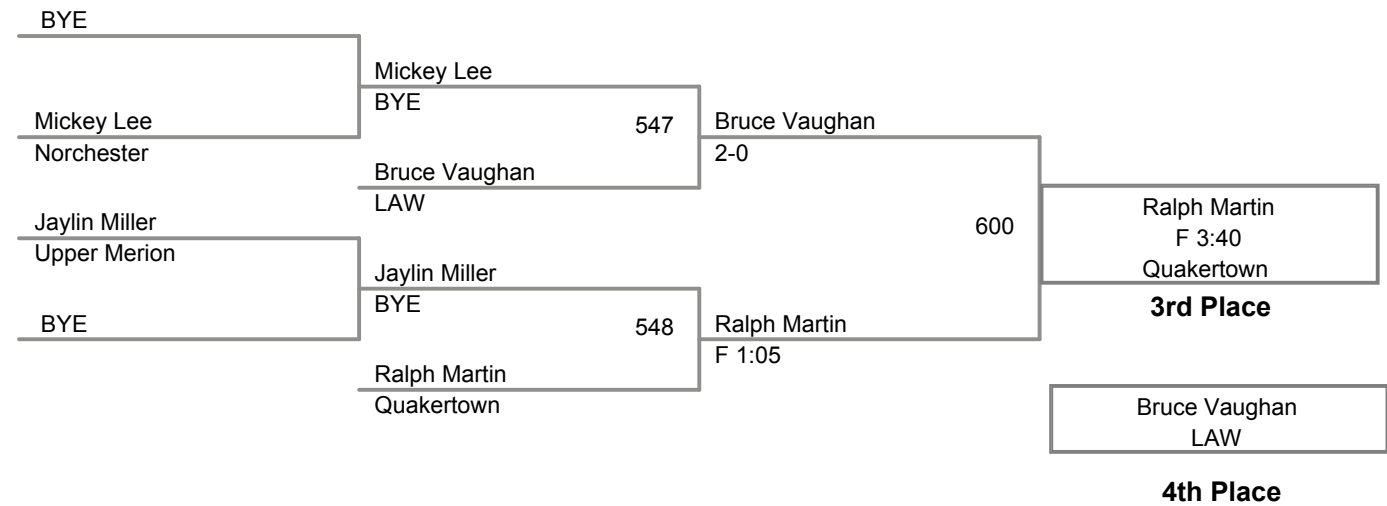

**Souderton Big Red
12U**

UNL Lbs

**Souderton Big Red
12U**

65 Lbs

Souderton Big Red
12U

65 Lbs

Chris Cleland_
CB 385 | Chris Cleland
F :17

Mason Ferguson_
Lehighton 385