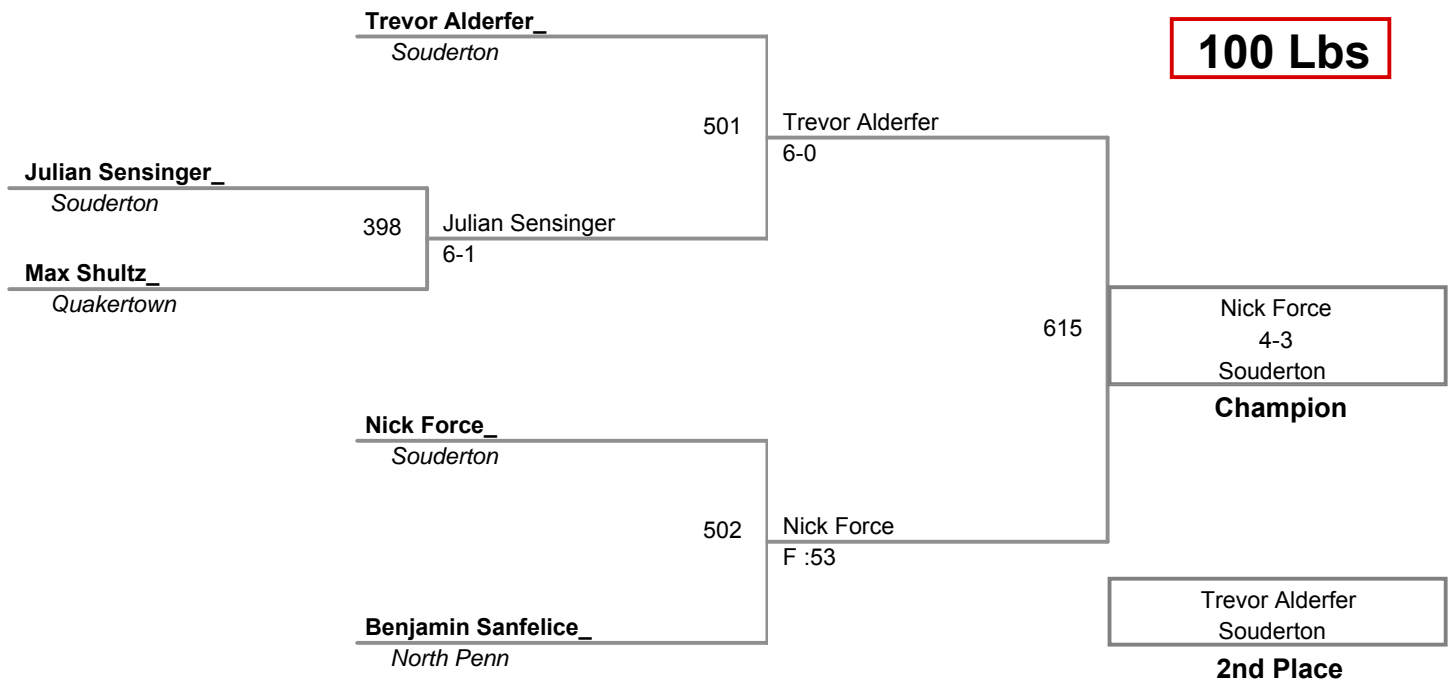

Mason Ferguson_
Lehighton

3rd Place

3 Participant Round Robin

**Souderton Big Red
12U**

70 Lbs

Souderton Big Red
12U

75 Lbs

Souderton Big Red
12U

80 Lbs

Souderton Big Red
12U

85 Lbs

**Souderton Big Red
12U**

90 Lbs

Souderton Big Red
12U

95 Lbs

**Souderton Big Red
12U**

100 Lbs

**Souderton Big Red
12U**

110 Lbs

**Souderton Big Red
12U**

120 Lbs