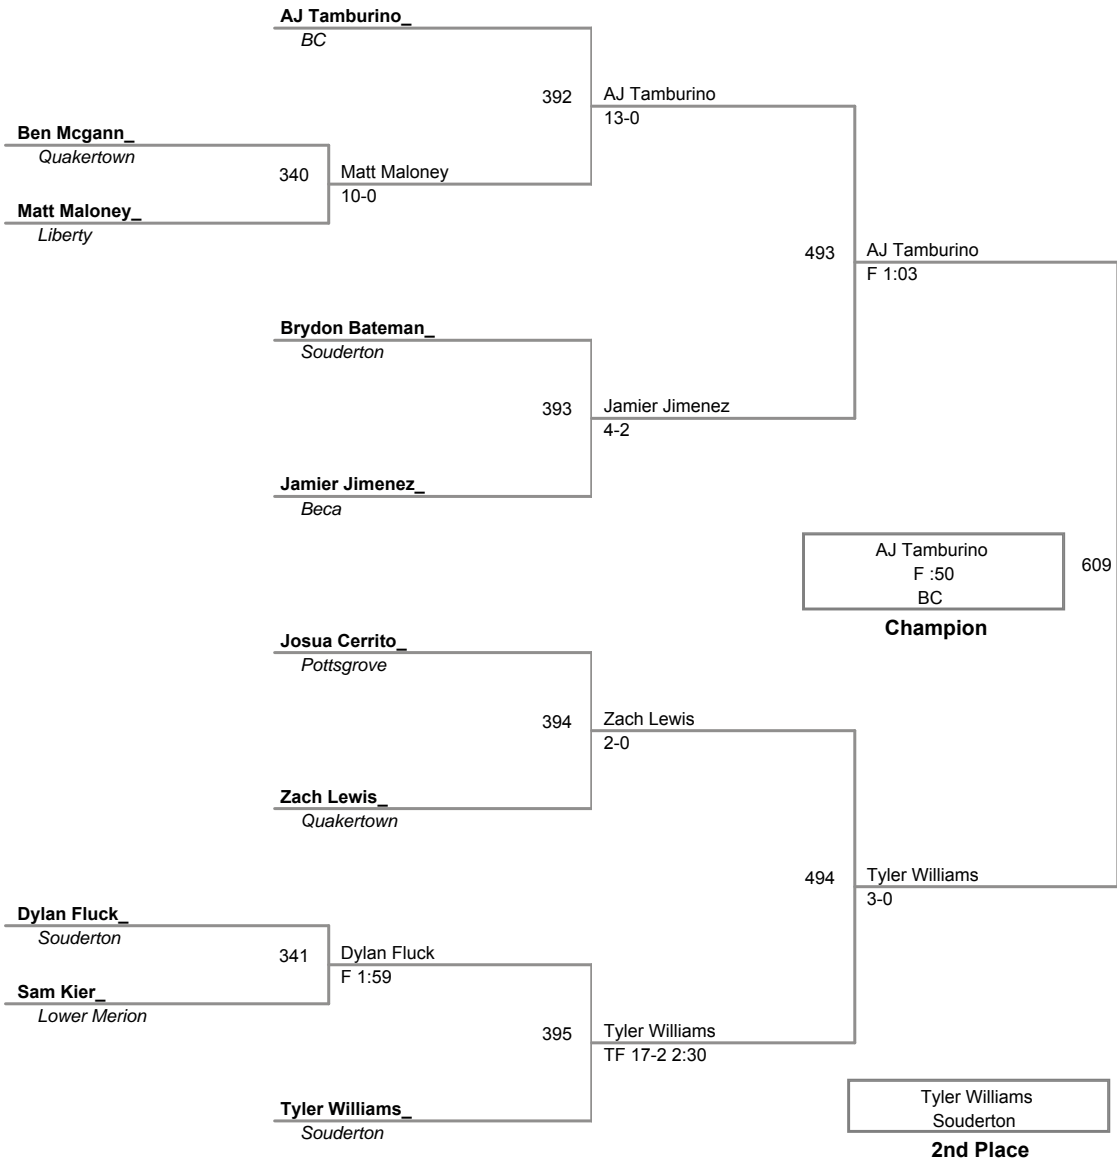

Mason Ferguson_
Lehighton

3rd Place

3 Participant Round Robin

**Souderton Big Red
12U**

70 Lbs

Souderton Big Red
12U

75 Lbs

Souderton Big Red
12U

80 Lbs

Souderton Big Red
12U

85 Lbs

**Souderton Big Red
12U**

90 Lbs

Souderton Big Red
12U

95 Lbs

**Souderton Big Red
12U**