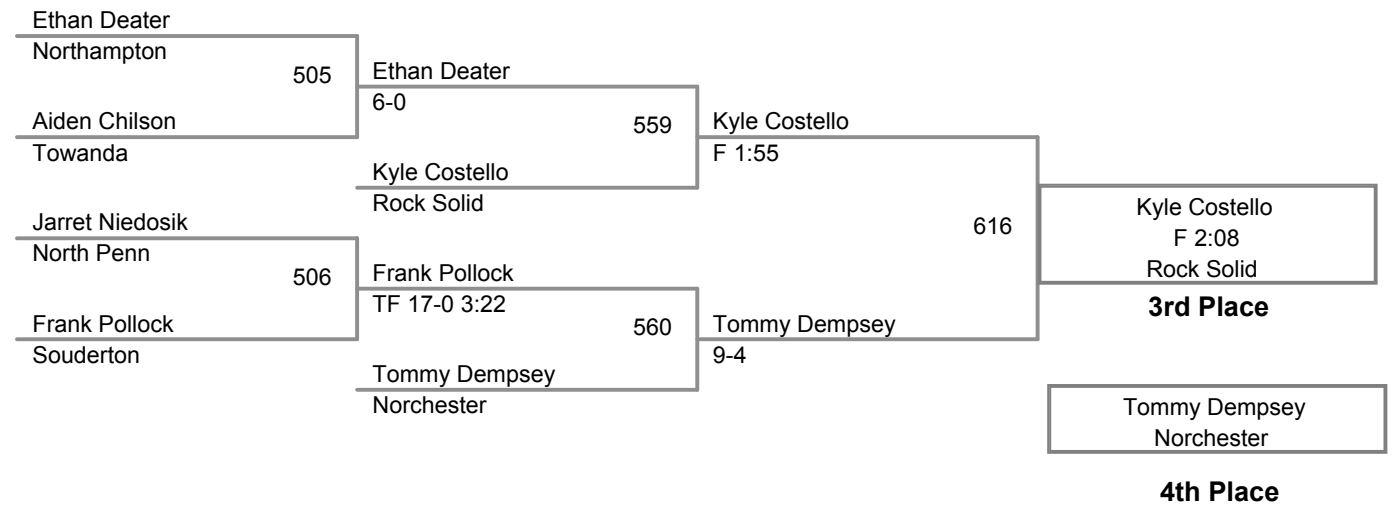

Mason Ferguson_
Lehighton

3rd Place

3 Participant Round Robin

**Souderton Big Red
12U**

70 Lbs

Souderton Big Red
12U

75 Lbs

Souderton Big Red
12U

80 Lbs

Souderton Big Red
12U

85 Lbs

**Souderton Big Red
12U**

90 Lbs

Souderton Big Red
12U

95 Lbs

**Souderton Big Red
12U**

100 Lbs

**Souderton Big Red
12U**

110 Lbs

**Souderton Big Red
12U**

120 Lbs