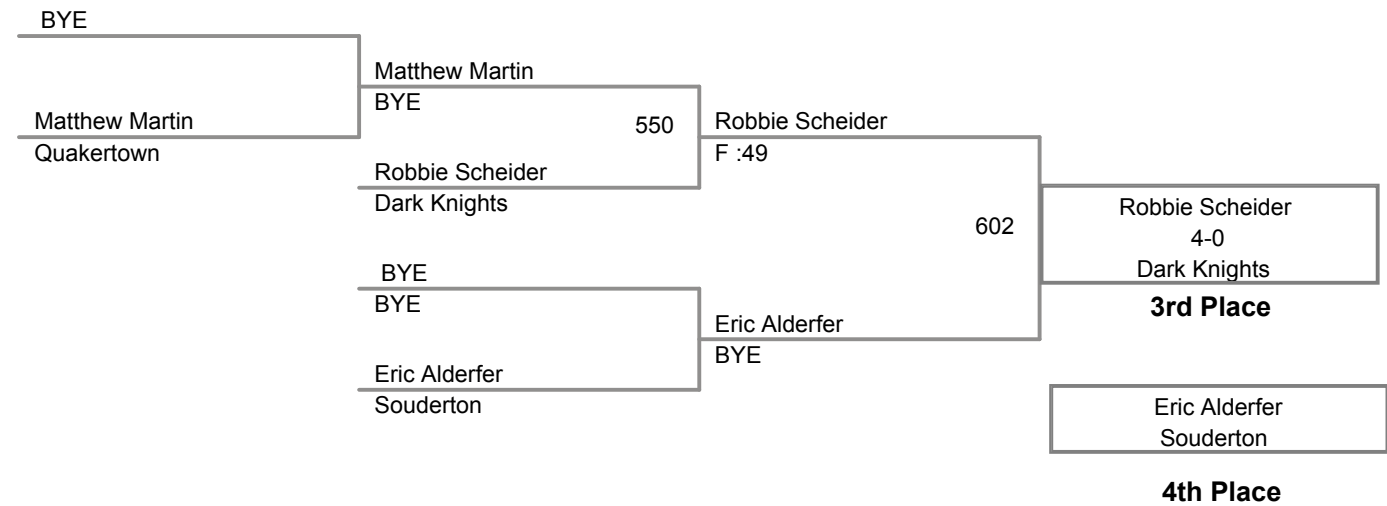

Mason Ferguson_
Lehighton

3rd Place

3 Participant Round Robin

**Souderton Big Red
12U**

70 Lbs

Souderton Big Red
12U

75 Lbs

Souderton Big Red
12U