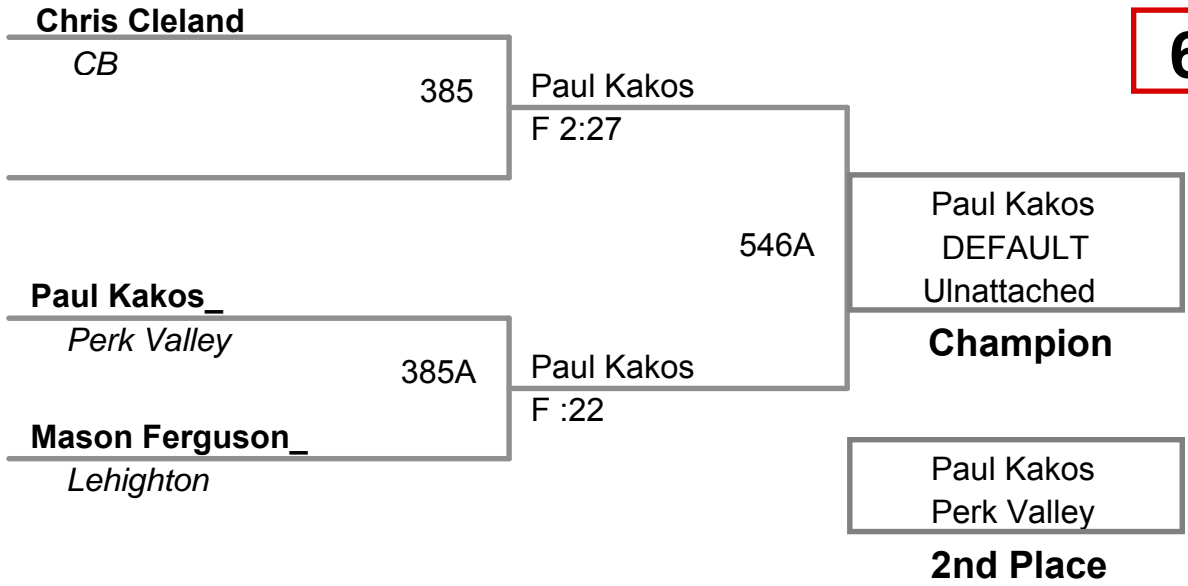

**Souderton Big Red
12U**

UNL Lbs

**Souderton Big Red
12U**

65 Lbs

Souderton Big Red
12U

65 Lbs

Chris Cleland_
CB 385 | Chris Cleland
F :17

Mason Ferguson_
Lehighton 385