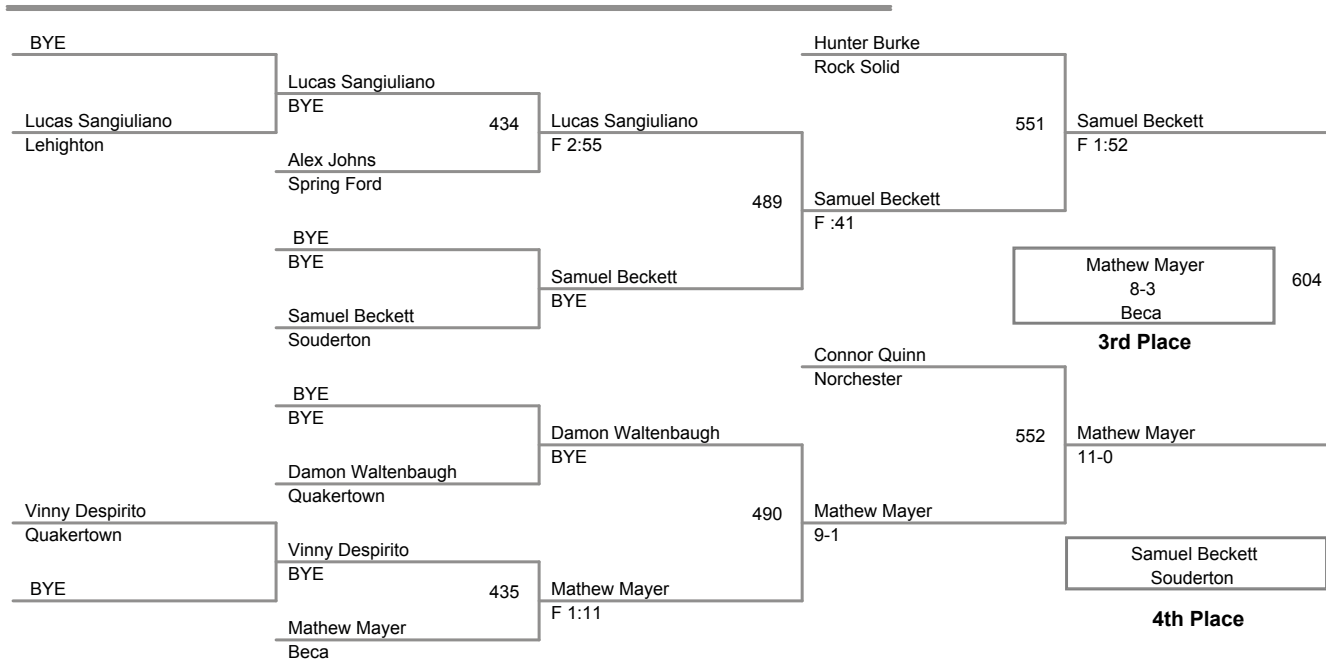

Mason Ferguson_
Lehighton

3rd Place

3 Participant Round Robin

**Souderton Big Red
12U**

70 Lbs

Souderton Big Red
12U

75 Lbs

Souderton Big Red
12U

80 Lbs

Souderton Big Red
12U

85 Lbs

**Souderton Big Red
12U**

90 Lbs

Souderton Big Red
12U

95 Lbs

**Souderton Big Red
12U**