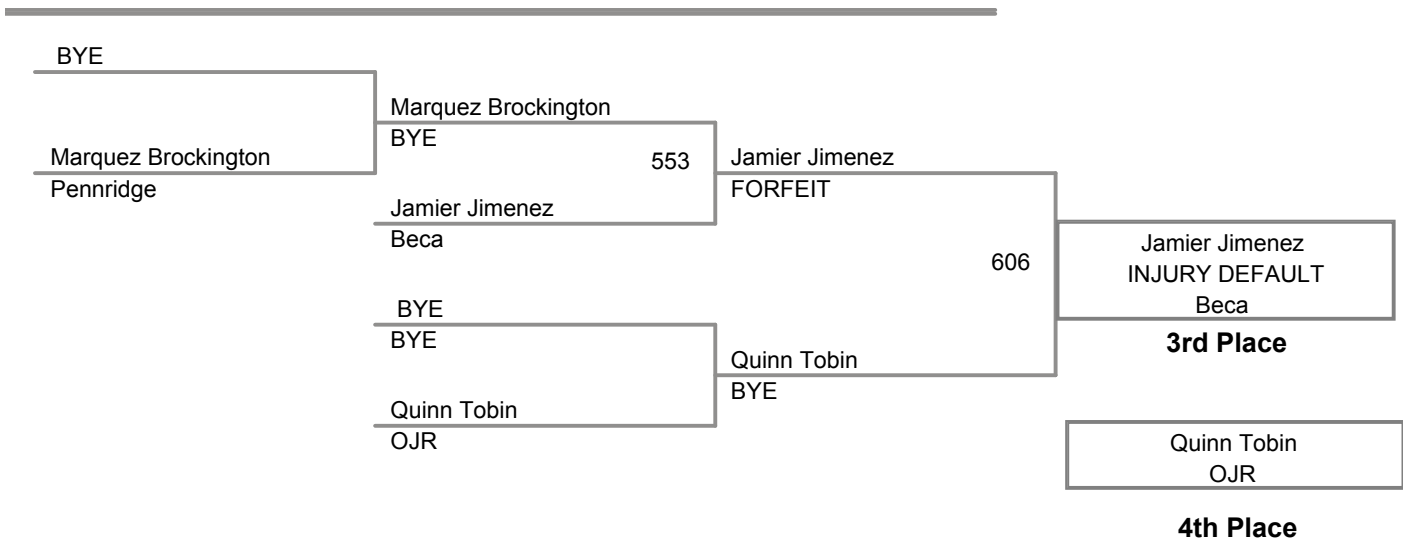

Mason Ferguson_
Lehighton

3rd Place

3 Participant Round Robin

**Souderton Big Red
12U**

70 Lbs

Souderton Big Red
12U

75 Lbs

Souderton Big Red
12U

80 Lbs

Souderton Big Red
12U

85 Lbs

**Souderton Big Red
12U**

90 Lbs

Souderton Big Red
12U

95 Lbs

**Souderton Big Red
12U**