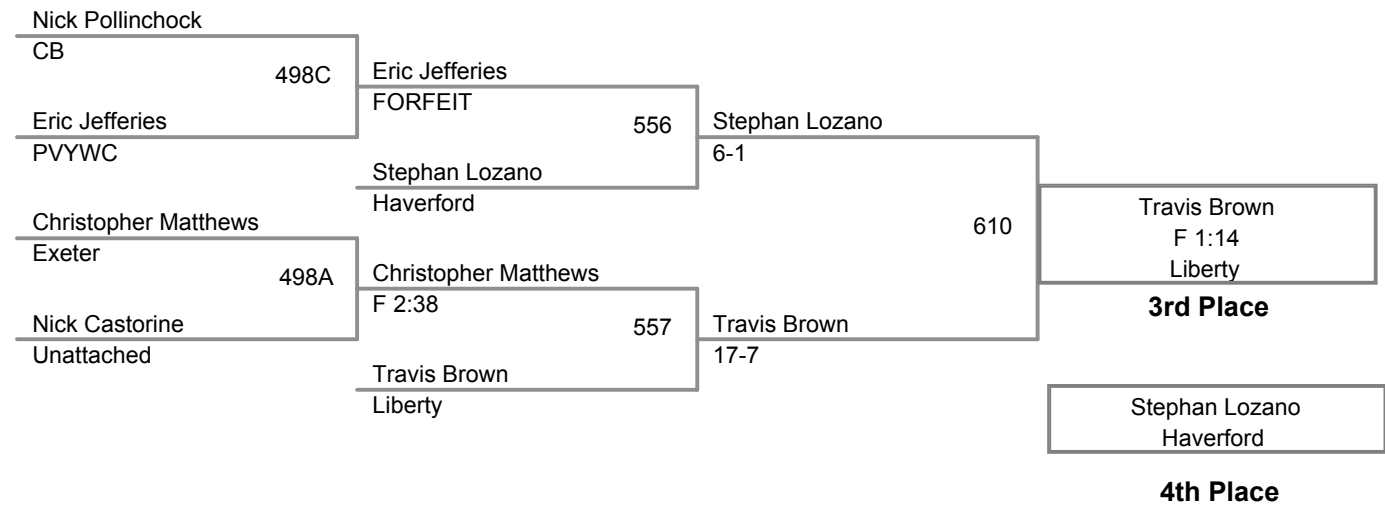

Mason Ferguson_
Lehighton

3rd Place

3 Participant Round Robin

**Souderton Big Red
12U**

70 Lbs

Souderton Big Red
12U

75 Lbs

Souderton Big Red
12U

80 Lbs

Souderton Big Red
12U

85 Lbs

**Souderton Big Red
12U**

90 Lbs

Souderton Big Red
12U

95 Lbs

**Souderton Big Red
12U**

100 Lbs

**Souderton Big Red
12U**

110 Lbs

**Souderton Big Red
12U**

120 Lbs