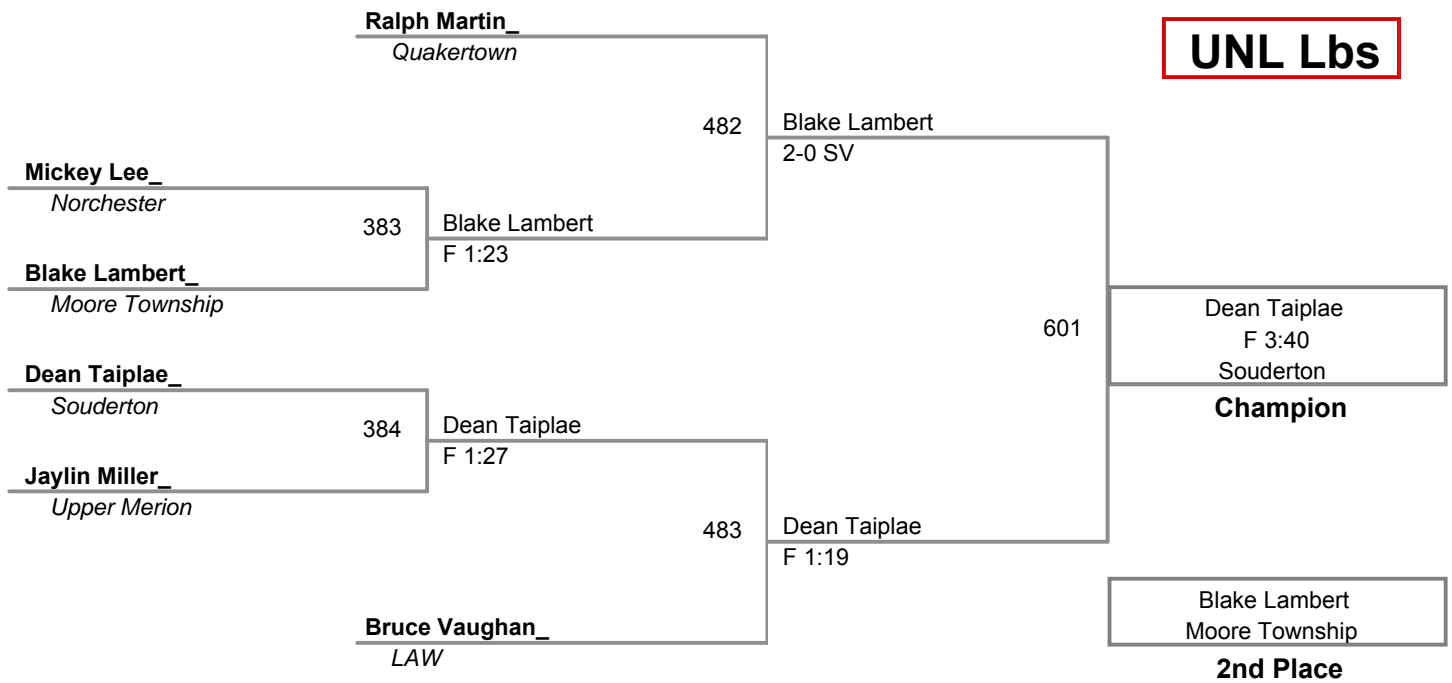

**Souderton Big Red
12U**

UNL Lbs

**Souderton Big Red
12U**

65 Lbs

Souderton Big Red
12U

65 Lbs

Chris Cleland_
CB 385 | Chris Cleland
F :17

Mason Ferguson_
Lehighton 385

Mason Ferguson_
Lehighton

3rd Place

3 Participant Round Robin

**Souderton Big Red
12U**

70 Lbs

Souderton Big Red
12U

75 Lbs

Souderton Big Red
12U

80 Lbs

Souderton Big Red
12U

85 Lbs

**Souderton Big Red
12U**

90 Lbs

Souderton Big Red
12U

95 Lbs

**Souderton Big Red
12U**