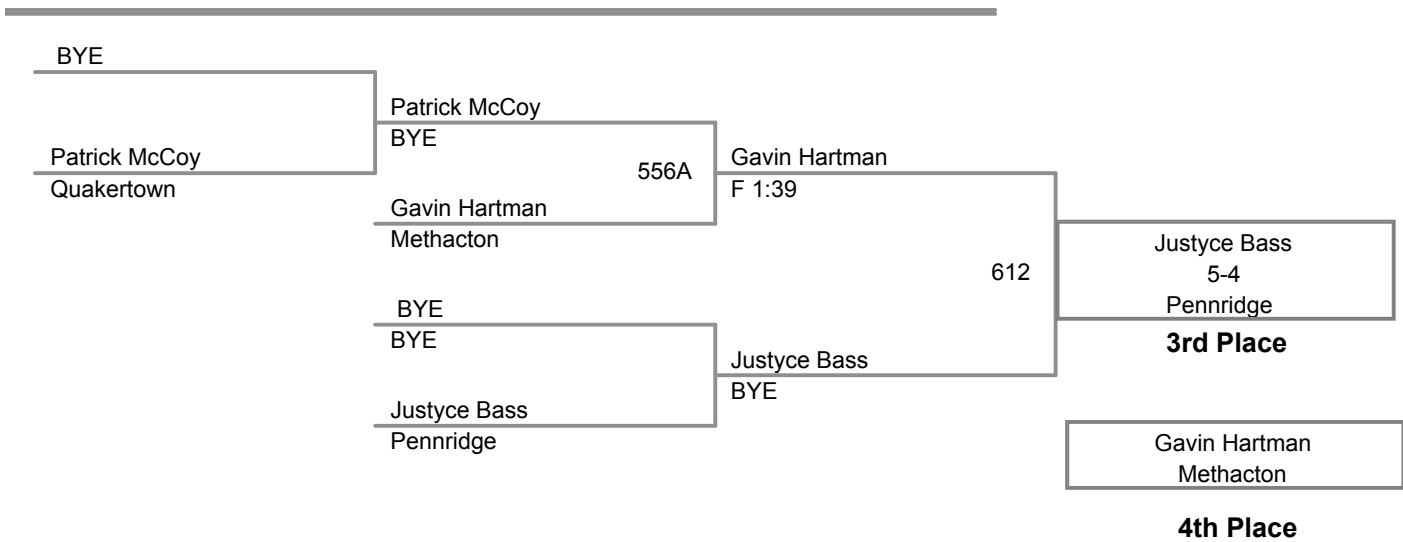

Mason Ferguson_
Lehighton

3rd Place

3 Participant Round Robin

**Souderton Big Red
12U**

70 Lbs

Souderton Big Red
12U

75 Lbs

Souderton Big Red
12U

80 Lbs

Souderton Big Red
12U

85 Lbs

**Souderton Big Red
12U**

90 Lbs

Souderton Big Red
12U

95 Lbs

**Souderton Big Red
12U**

100 Lbs

**Souderton Big Red
12U**

110 Lbs

**Souderton Big Red
12U**

120 Lbs