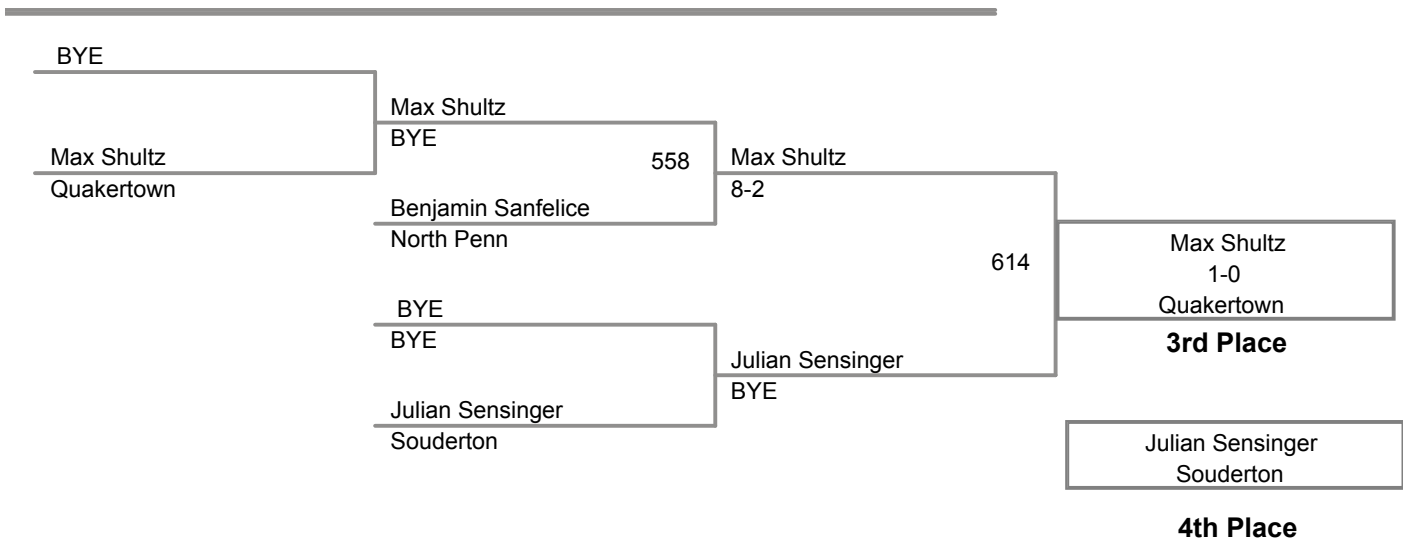

Mason Ferguson_
Lehighton

3rd Place

3 Participant Round Robin

**Souderton Big Red
12U**

70 Lbs

Souderton Big Red
12U

75 Lbs

Souderton Big Red
12U

80 Lbs

Souderton Big Red
12U

85 Lbs

**Souderton Big Red
12U**

90 Lbs

Souderton Big Red
12U

95 Lbs

**Souderton Big Red
12U**

100 Lbs

**Souderton Big Red
12U**

110 Lbs

**Souderton Big Red
12U**

120 Lbs