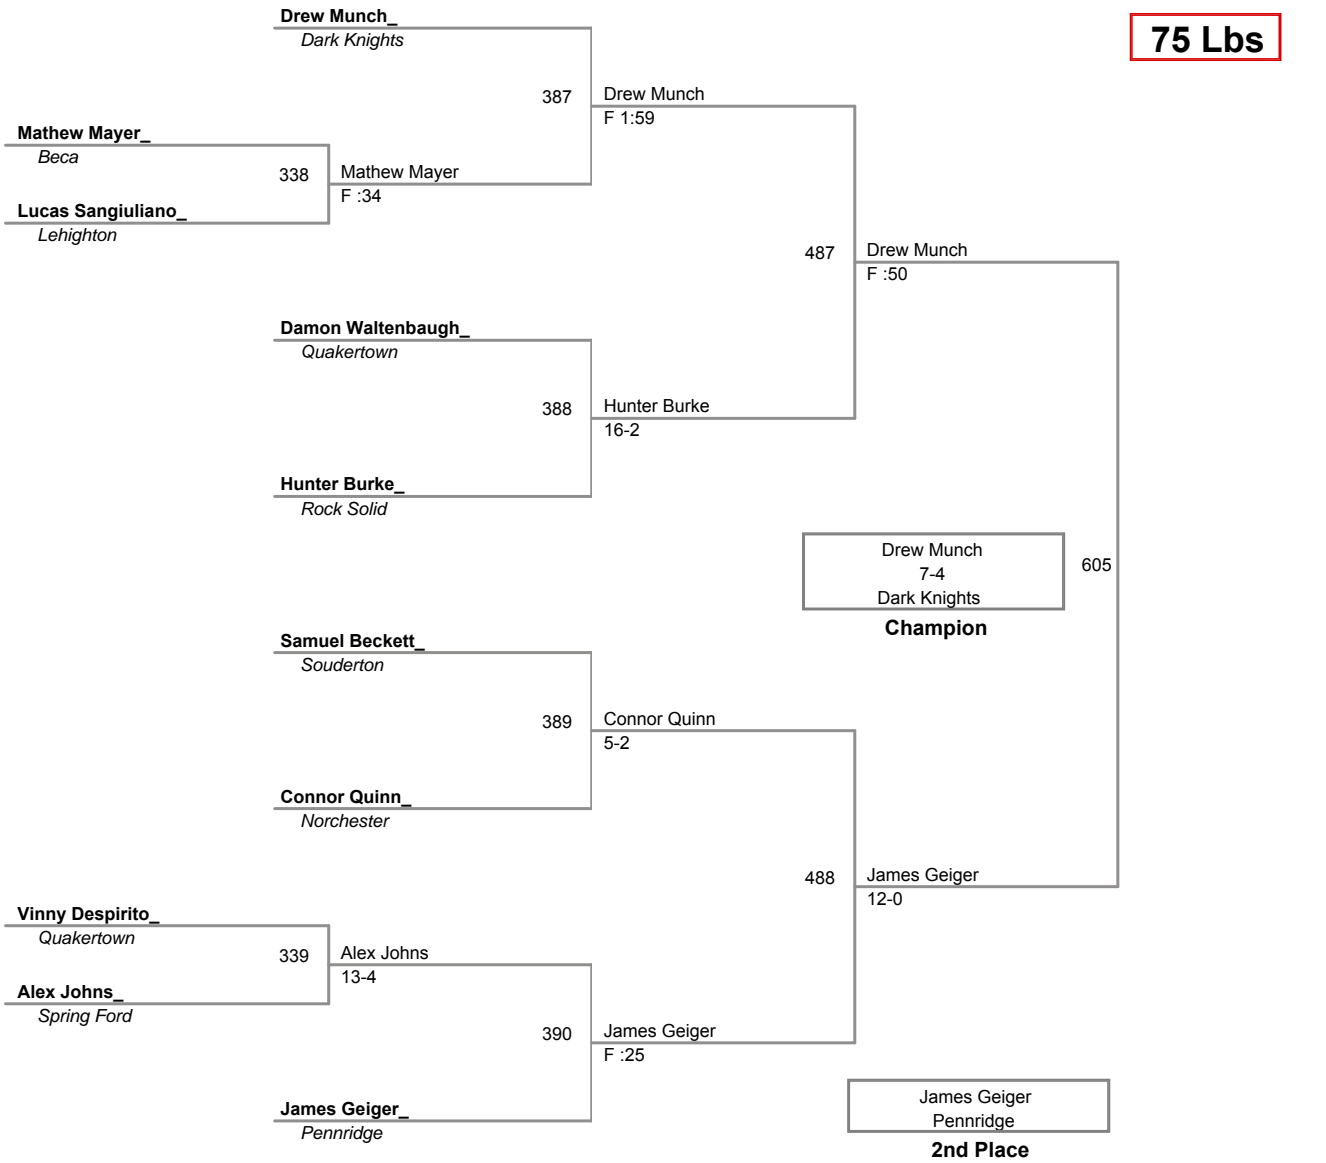

Mason Ferguson_
Lehighton

3rd Place

3 Participant Round Robin

**Souderton Big Red
12U**

70 Lbs

Souderton Big Red
12U

75 Lbs

Souderton Big Red
12U

80 Lbs

Souderton Big Red
12U

85 Lbs

**Souderton Big Red
12U**

90 Lbs

Souderton Big Red
12U

95 Lbs

**Souderton Big Red
12U**

100 Lbs

**Souderton Big Red
12U**

110 Lbs

**Souderton Big Red
12U**

120 Lbs