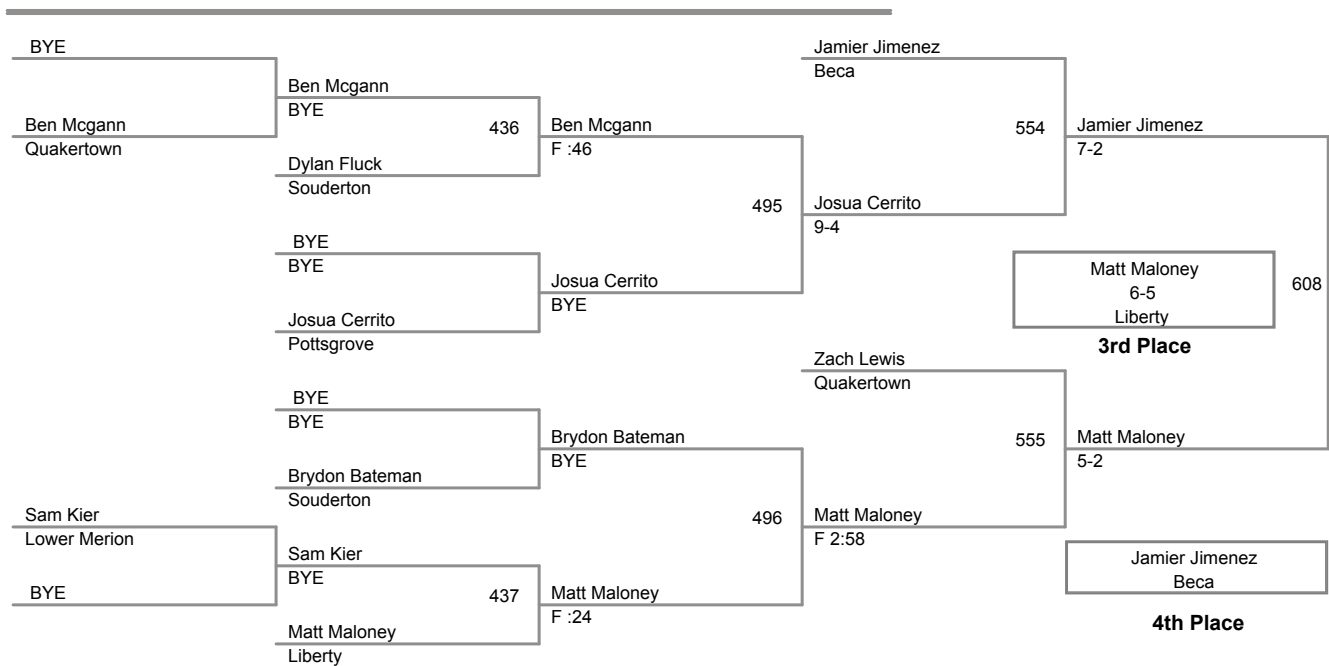

Mason Ferguson_
Lehighton

3rd Place

3 Participant Round Robin

**Souderton Big Red
12U**

70 Lbs

Souderton Big Red
12U

75 Lbs

Souderton Big Red
12U

80 Lbs

Souderton Big Red
12U

85 Lbs

**Souderton Big Red
12U**

90 Lbs

Souderton Big Red
12U

95 Lbs

**Souderton Big Red
12U**