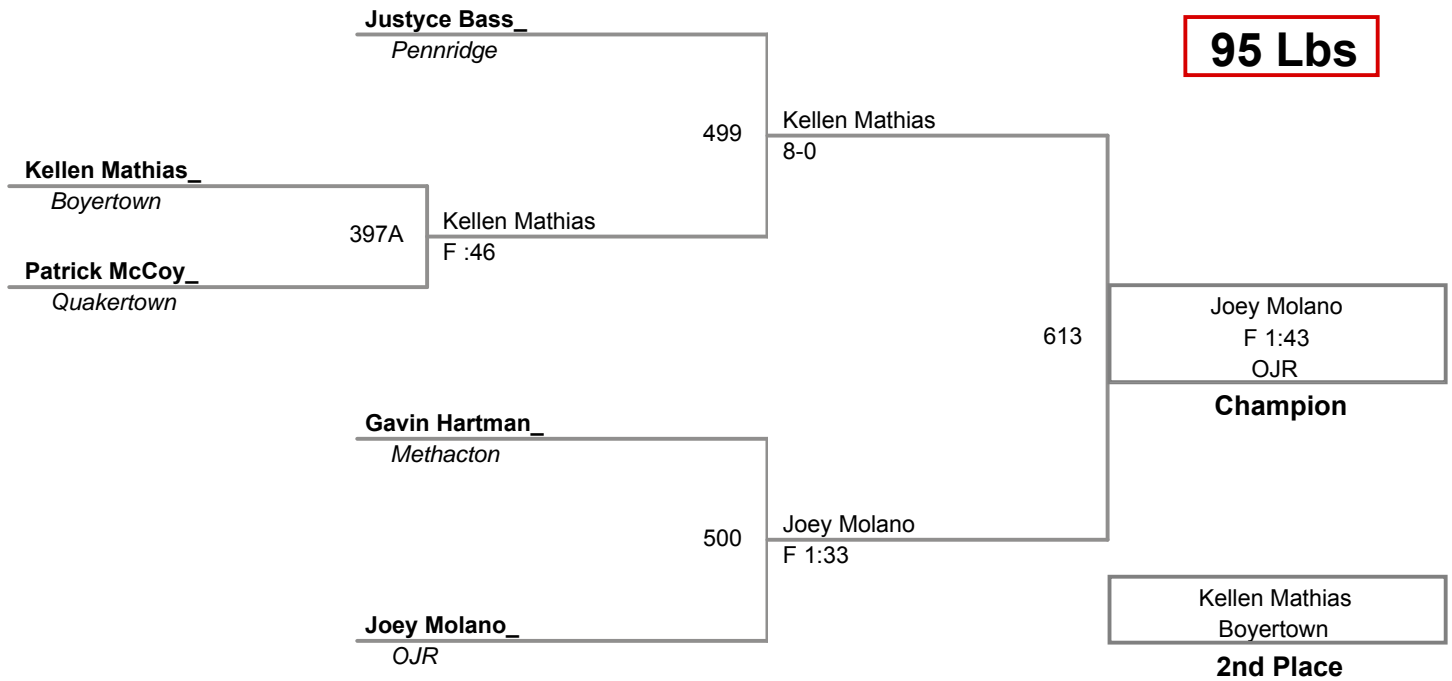

Mason Ferguson_
Lehighton

3rd Place

3 Participant Round Robin

**Souderton Big Red
12U**

70 Lbs

Souderton Big Red
12U

75 Lbs

Souderton Big Red
12U

80 Lbs

Souderton Big Red
12U

85 Lbs

**Souderton Big Red
12U**

90 Lbs

Souderton Big Red
12U

95 Lbs

**Souderton Big Red
12U**

100 Lbs

**Souderton Big Red
12U**

110 Lbs

**Souderton Big Red
12U**

120 Lbs