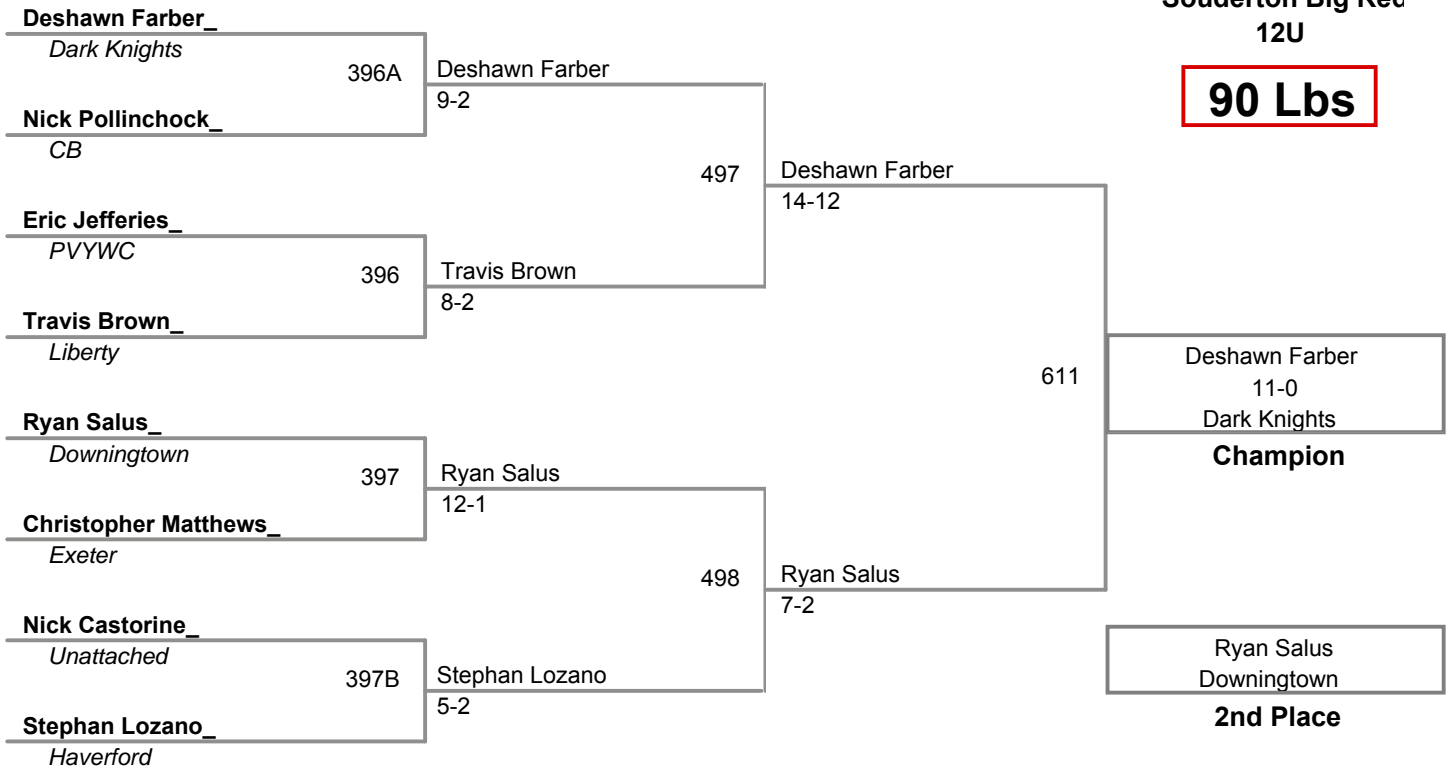

Mason Ferguson_
Lehighton

3rd Place

3 Participant Round Robin

**Souderton Big Red
12U**

70 Lbs

Souderton Big Red
12U

75 Lbs

Souderton Big Red
12U

80 Lbs

Souderton Big Red
12U

85 Lbs

**Souderton Big Red
12U**

90 Lbs

Souderton Big Red
12U

95 Lbs

**Souderton Big Red
12U**

100 Lbs

**Souderton Big Red
12U**

110 Lbs

**Souderton Big Red
12U**

120 Lbs