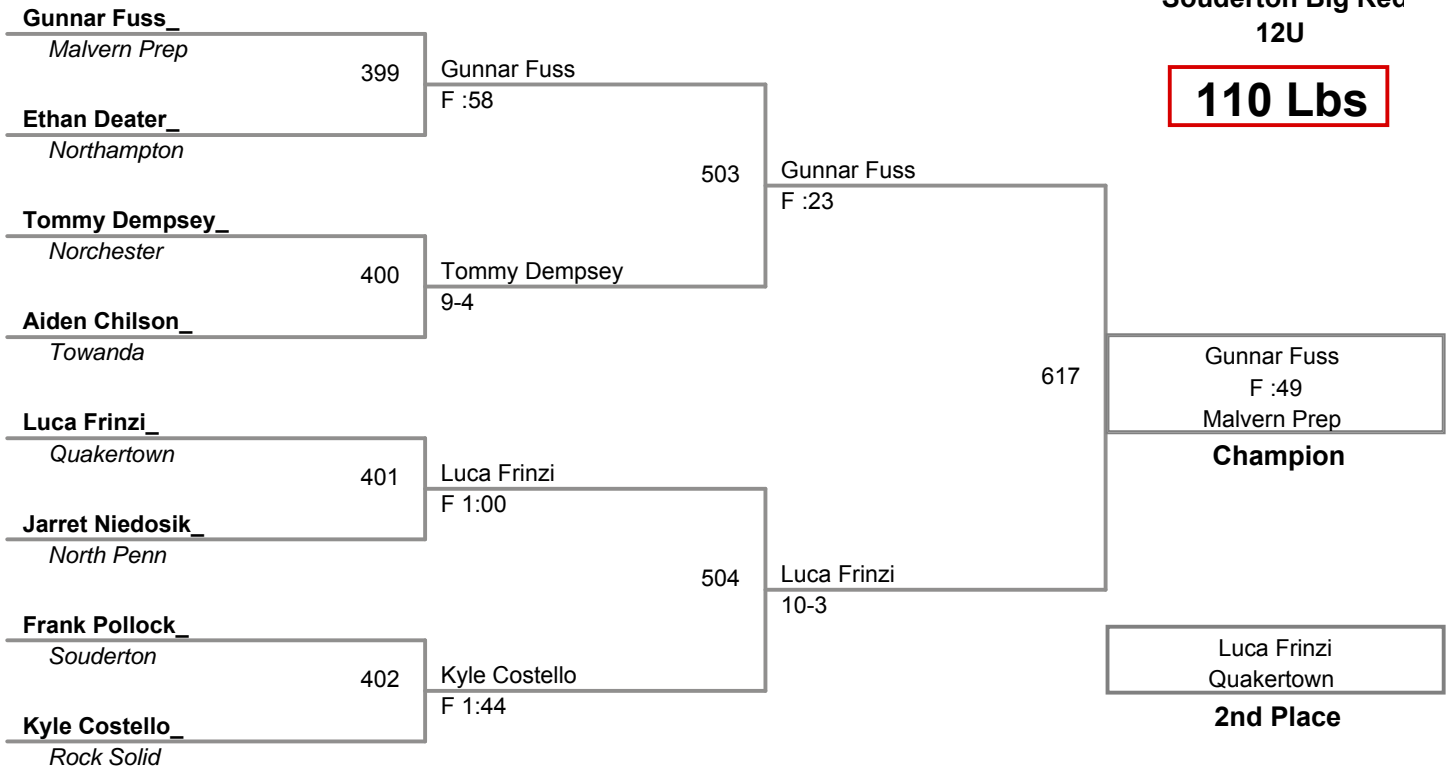

Mason Ferguson_
Lehighton

3rd Place

3 Participant Round Robin

**Souderton Big Red
12U**

70 Lbs

Souderton Big Red
12U

75 Lbs

Souderton Big Red
12U

80 Lbs

Souderton Big Red
12U

85 Lbs

**Souderton Big Red
12U**

90 Lbs

Souderton Big Red
12U

95 Lbs

**Souderton Big Red
12U**

100 Lbs

**Souderton Big Red
12U**

110 Lbs

**Souderton Big Red
12U**

120 Lbs