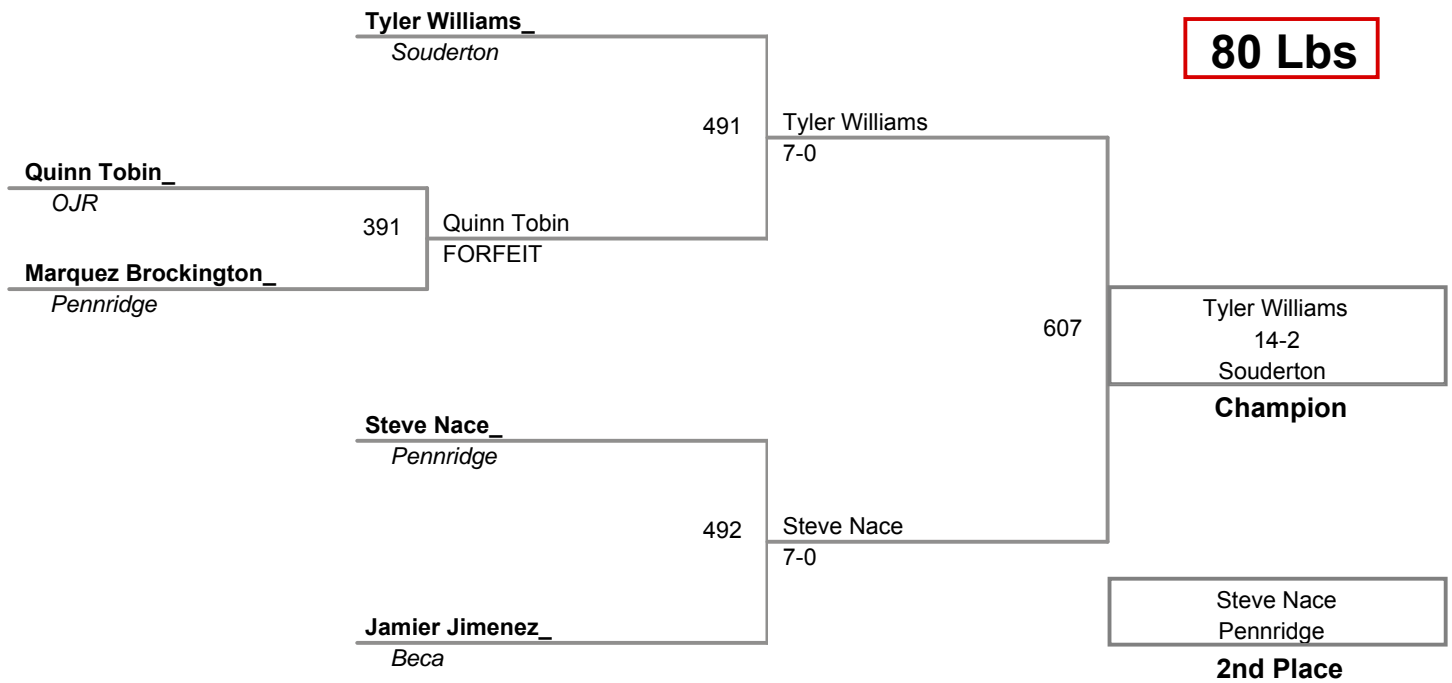

Mason Ferguson_
Lehighton

3rd Place

3 Participant Round Robin

**Souderton Big Red
12U**

70 Lbs

Souderton Big Red
12U

75 Lbs

Souderton Big Red
12U

80 Lbs

Souderton Big Red
12U

85 Lbs

**Souderton Big Red
12U**

90 Lbs

Souderton Big Red
12U

95 Lbs

**Souderton Big Red
12U**

100 Lbs

**Souderton Big Red
12U**

110 Lbs

**Souderton Big Red
12U**

120 Lbs