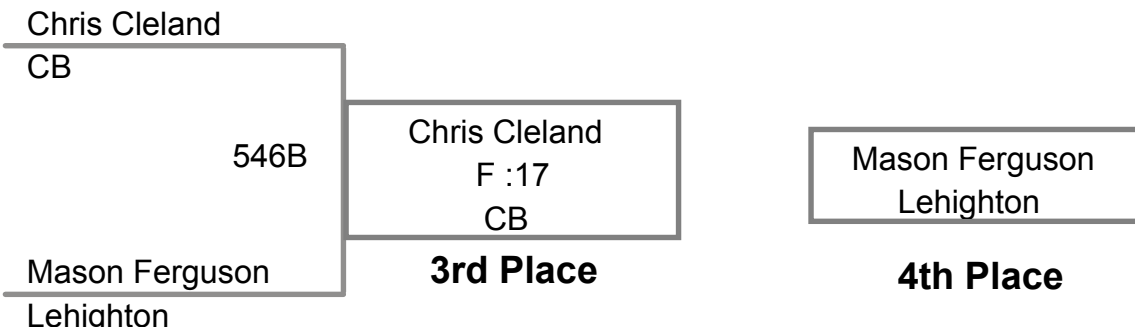

**Souderton Big Red
12U**

UNL Lbs

**Souderton Big Red
12U**

65 Lbs

Souderton Big Red
12U

65 Lbs

Chris Cleland_
CB 385 | Chris Cleland
F :17

Mason Ferguson_
Lehighton 385