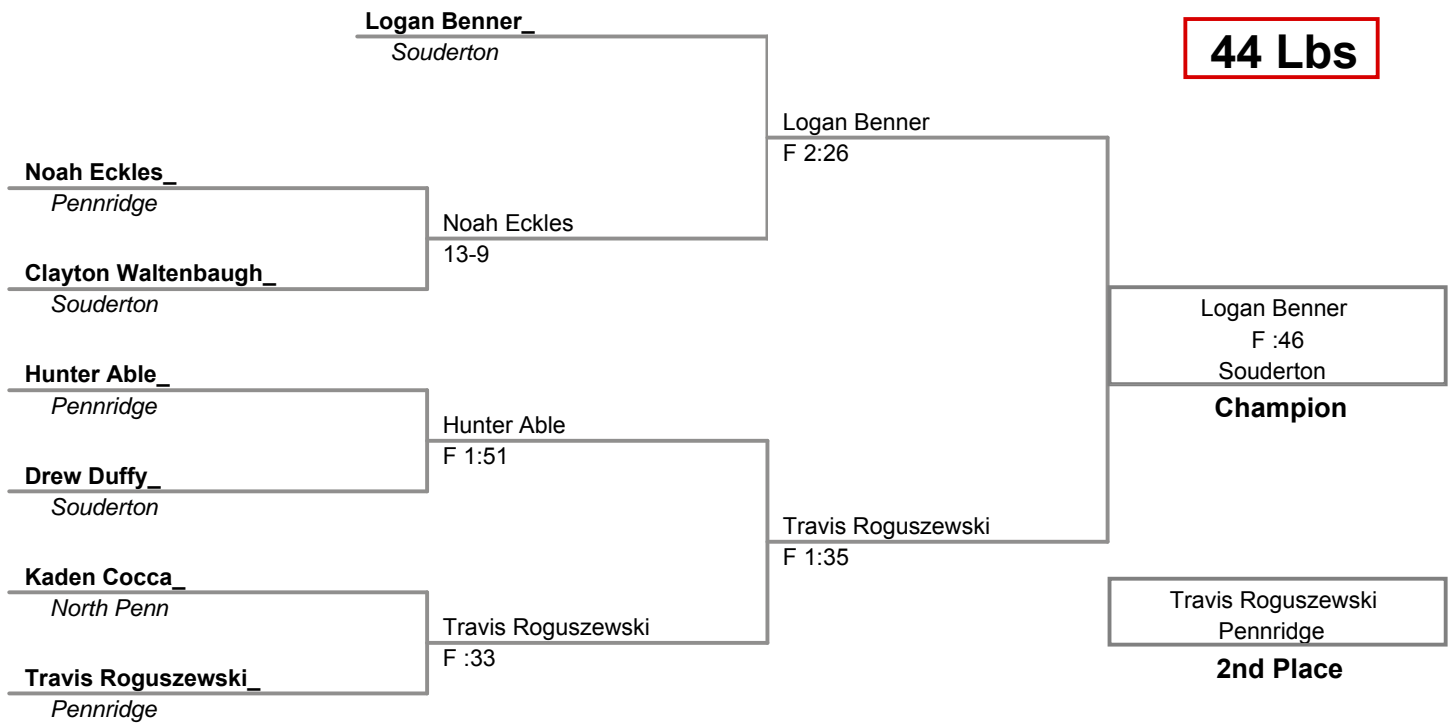

**Souderton Big Red
Peewee**

36 Lbs

**Souderton Big Red
Peewee**

40 Lbs

**Souderton Big Red
Peewee**

44 Lbs

**Souderton Big Red
Peewee**

46 Lbs