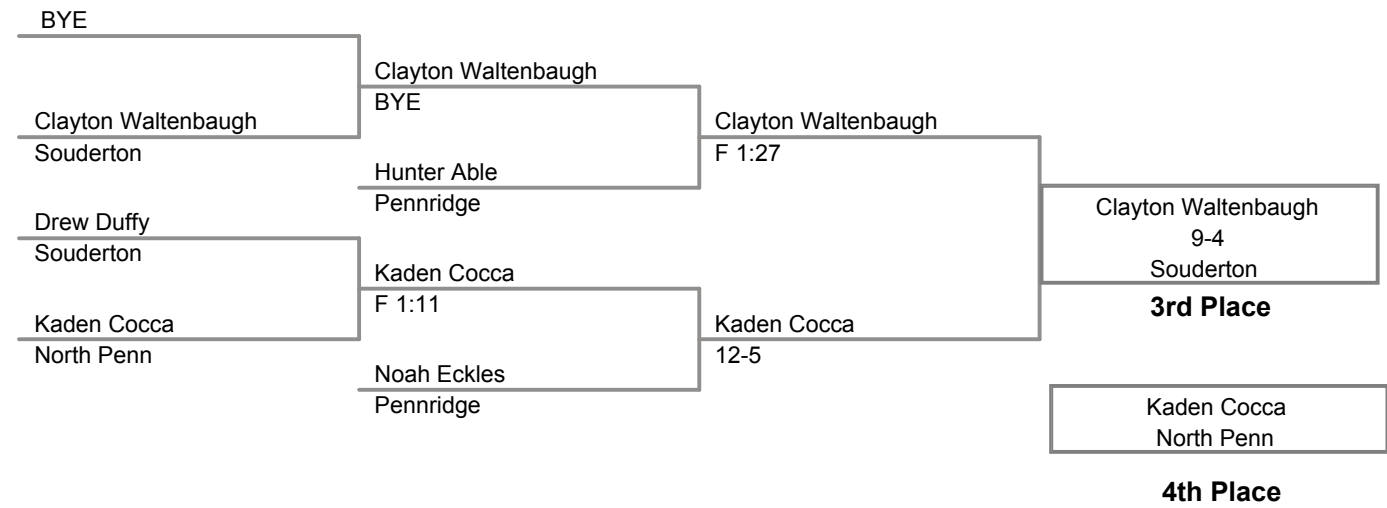

**Souderton Big Red
Peewee**

36 Lbs

**Souderton Big Red
Peewee**

40 Lbs

**Souderton Big Red
Peewee**

44 Lbs

**Souderton Big Red
Peewee**

46 Lbs