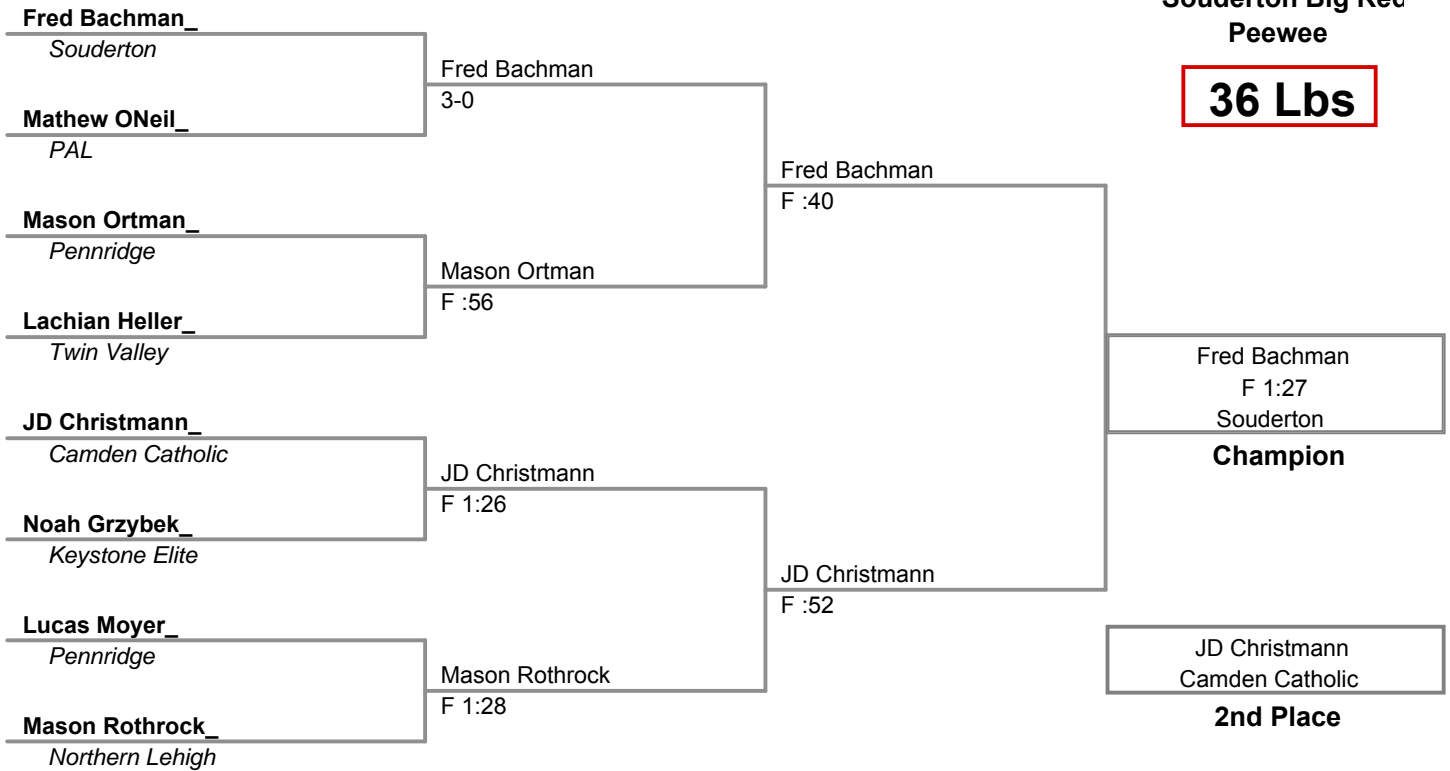

**Souderton Big Red
Peewee**

36 Lbs

**Souderton Big Red
Peewee**

40 Lbs

**Souderton Big Red
Peewee**

44 Lbs

**Souderton Big Red
Peewee**

46 Lbs