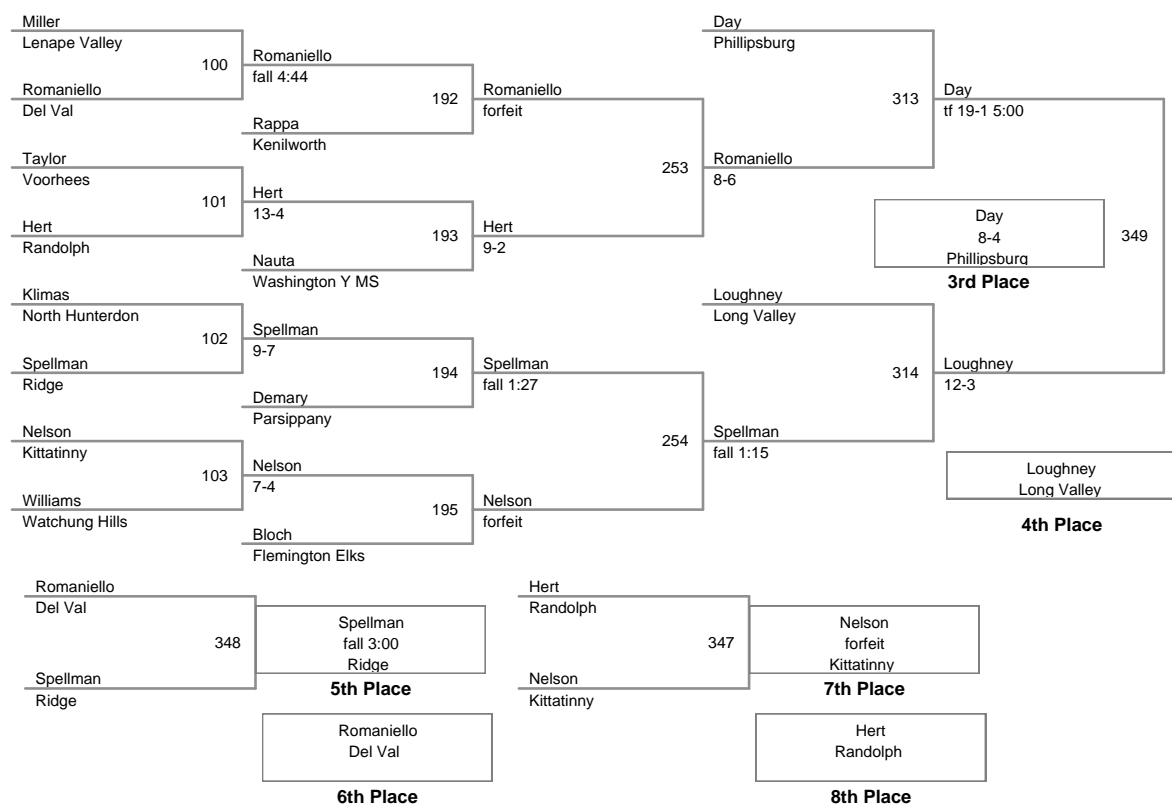

Grade School League  
Varsity

**70 Lbs**

Grade School League  
Varsity

**75 Lbs**

Grade School League  
Varsity

**80 Lbs**

Grade School League  
Varsity

**85 Lbs**