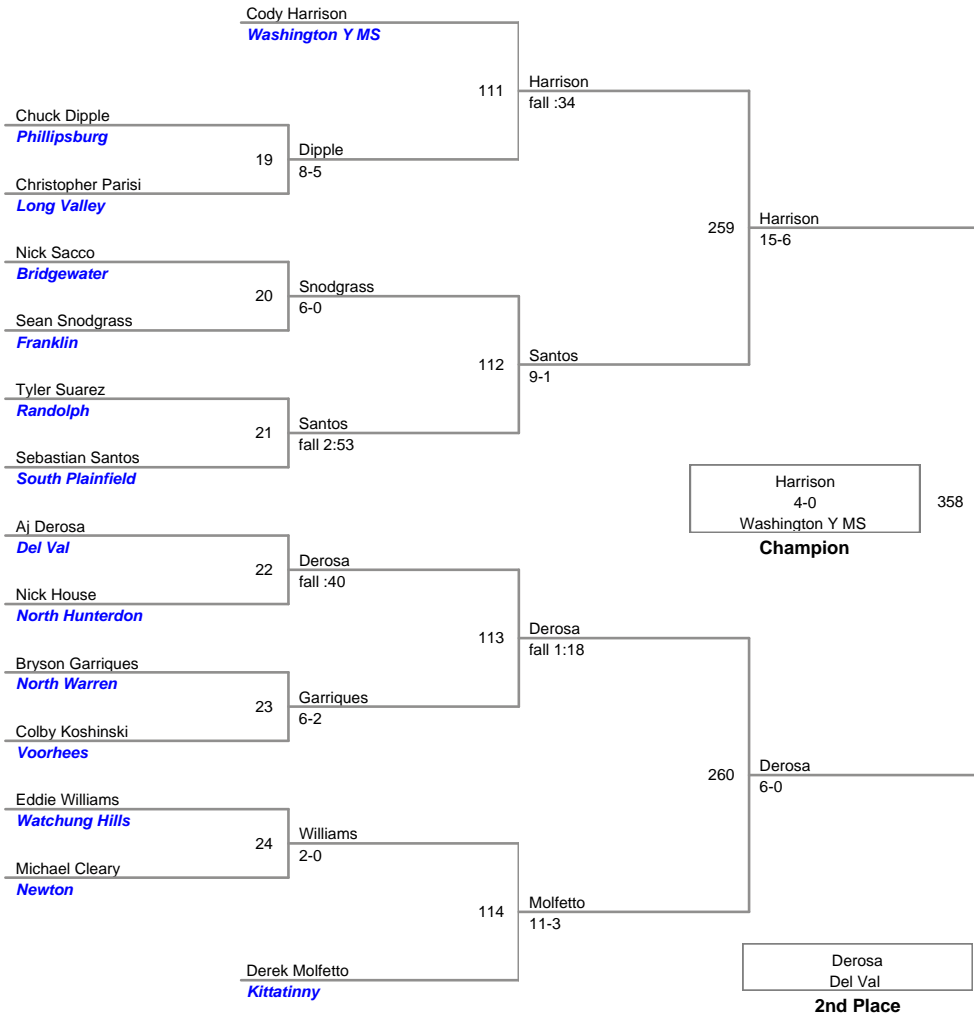

Grade School League  
Varsity

**70 Lbs**

Grade School League  
Varsity

**75 Lbs**

Grade School League  
Varsity

**80 Lbs**

Grade School League  
Varsity

**85 Lbs**