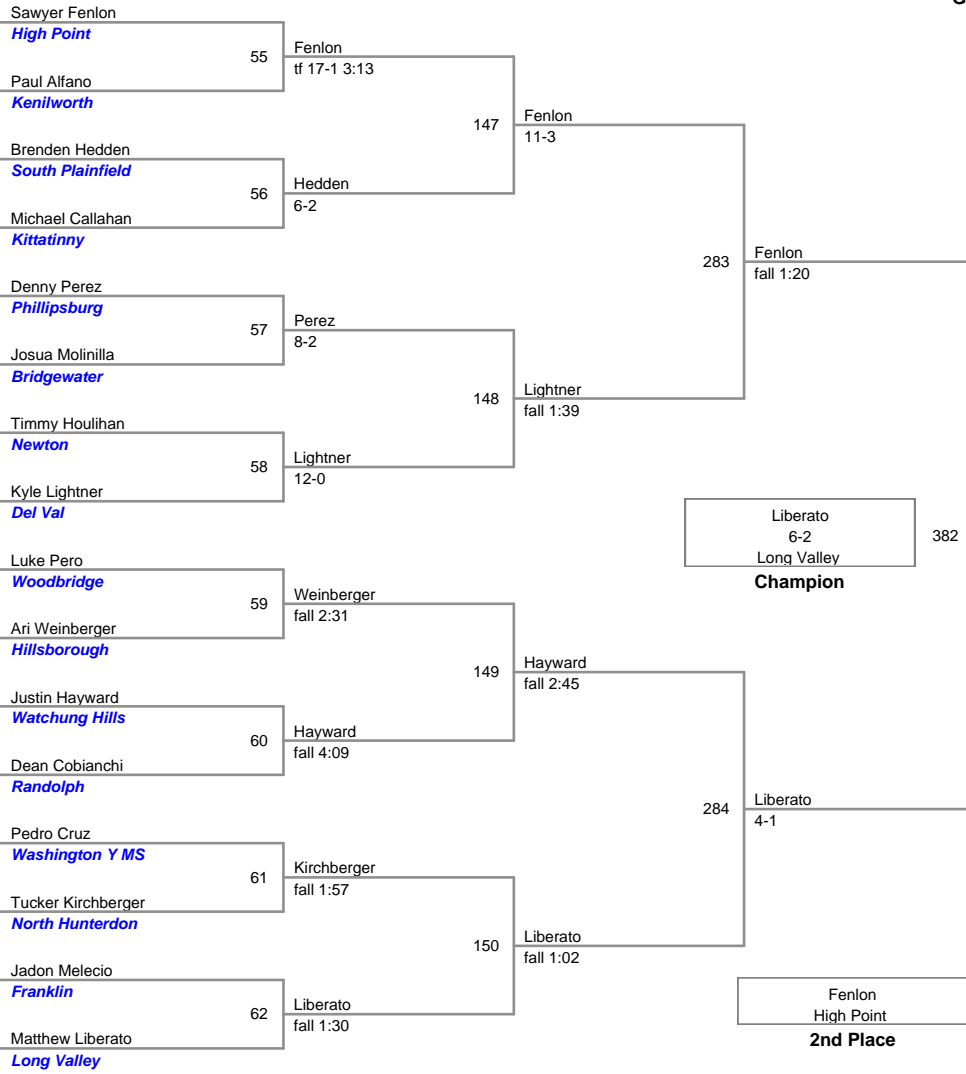

Grade School League
Varsity

118 Lbs