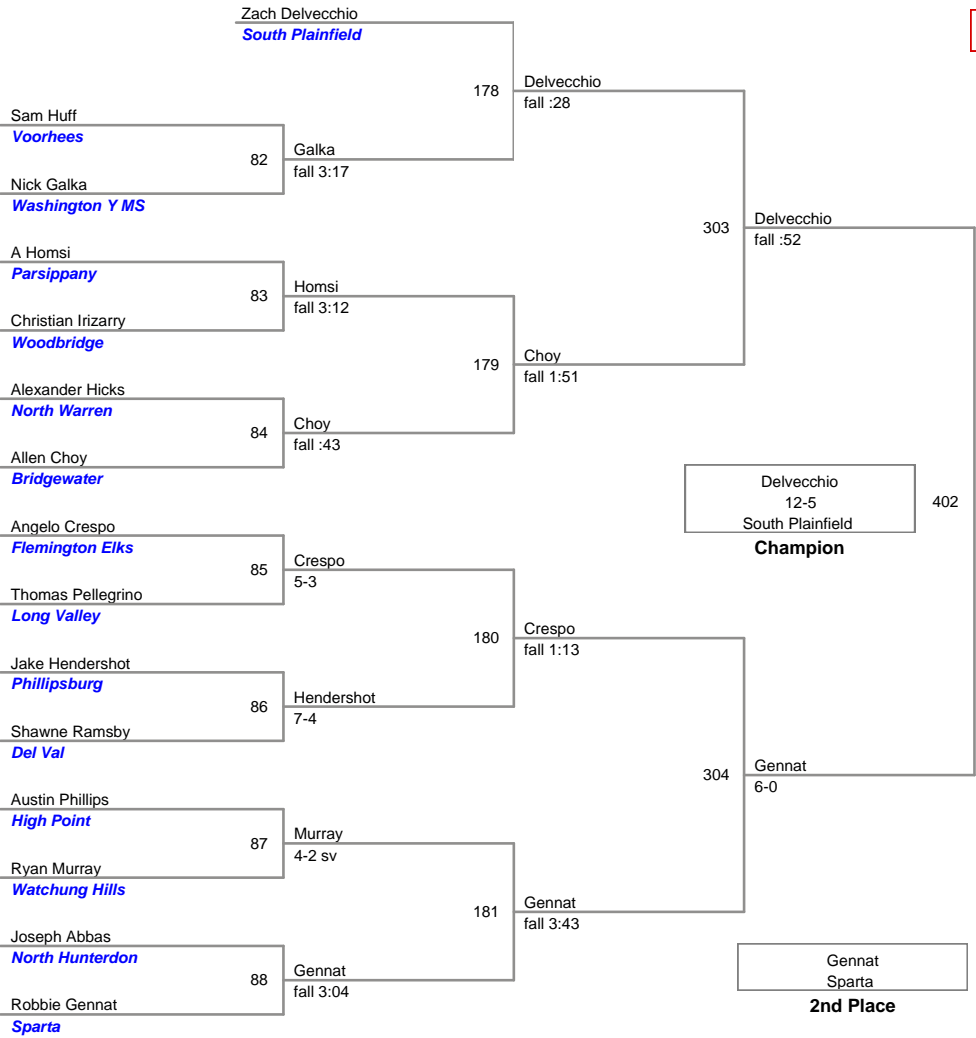

Grade School League
Varsity

175 Lbs