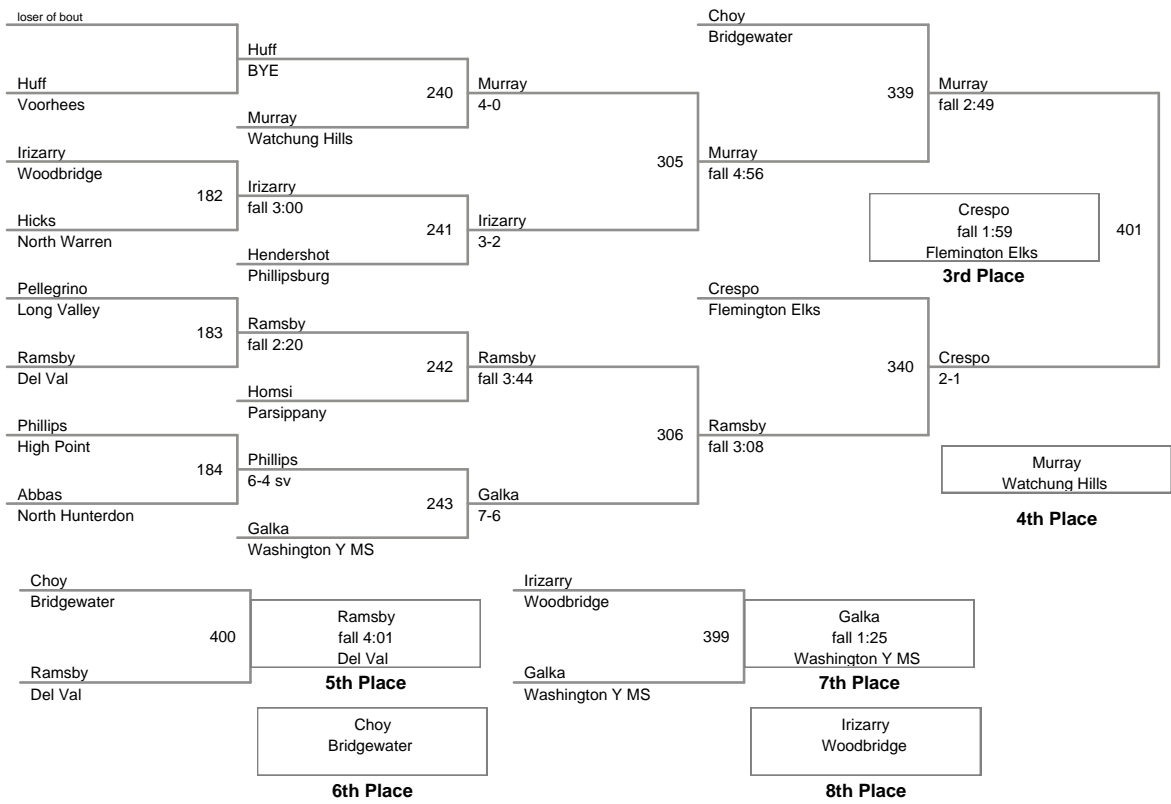

Grade School League
Varsity

175 Lbs