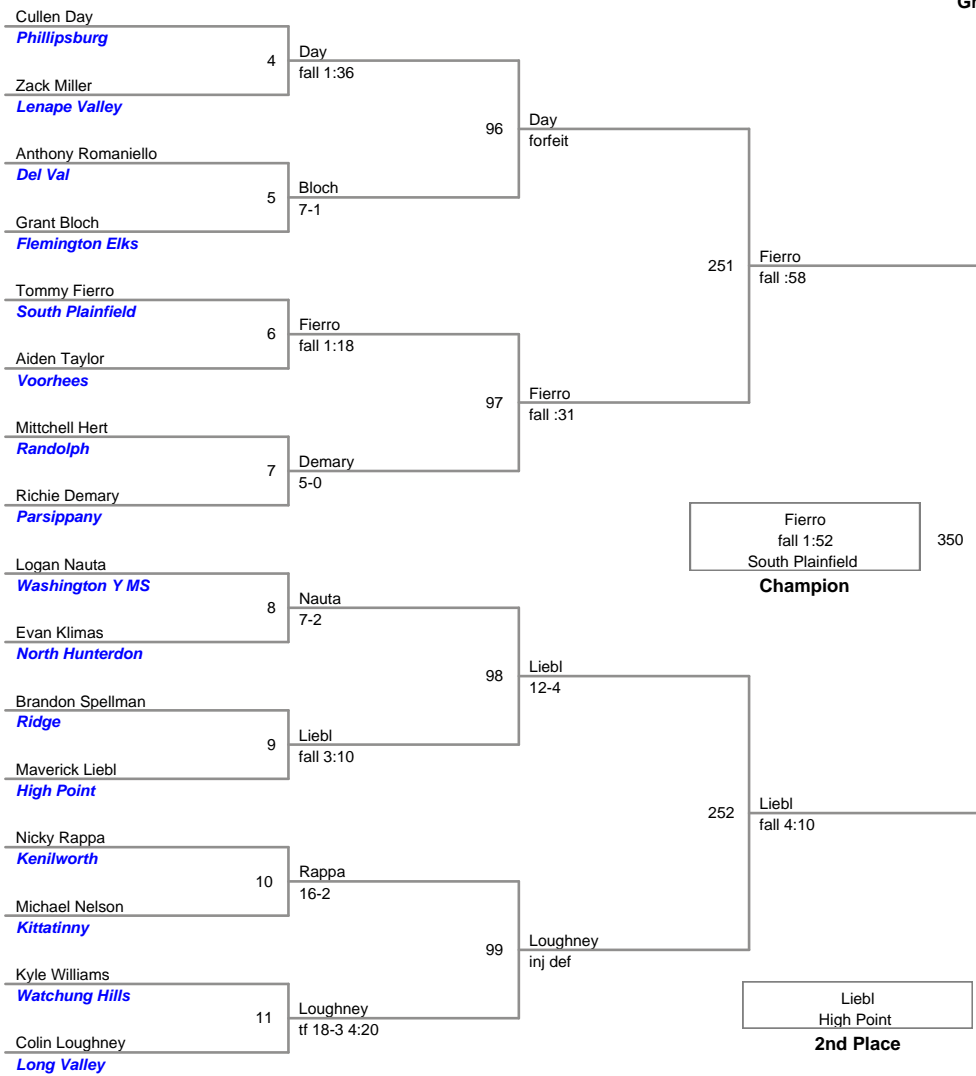

Grade School League  
Varsity

**70 Lbs**

Grade School League  
Varsity

**75 Lbs**

Grade School League  
Varsity

**80 Lbs**

Grade School League  
Varsity

**85 Lbs**

Grade School League  
Varsity

**90 Lbs**

Grade School League  
Varsity

**95 Lbs**

Grade School League  
Varsity

**100 Lbs**

Grade School League  
Varsity

**106 Lbs**