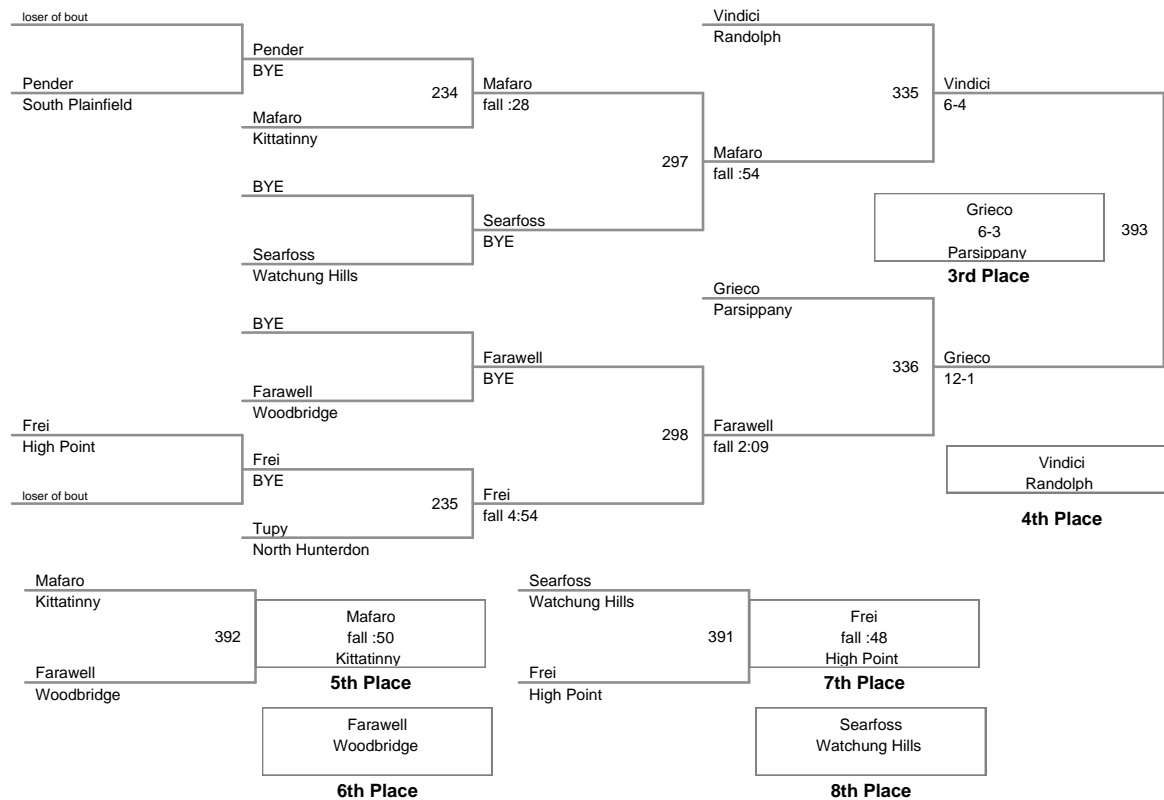

Grade School League  
Varsity

**118 Lbs**

Grade School League  
Varsity

**124 Lbs**

Grade School League  
Varsity

**130 Lbs**

Grade School League  
Varsity

**140 Lbs**