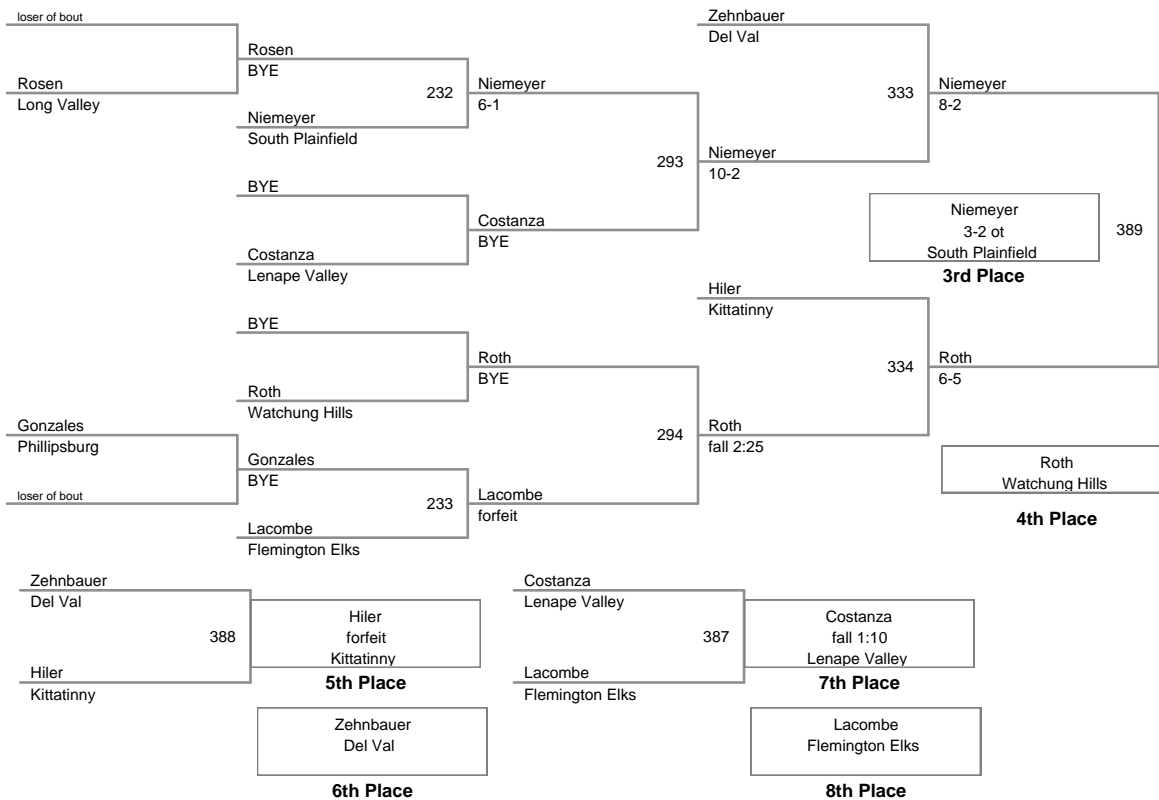

Grade School League  
Varsity

**118 Lbs**

Grade School League  
Varsity

**124 Lbs**

Grade School League  
Varsity

**130 Lbs**

Grade School League  
Varsity

**140 Lbs**