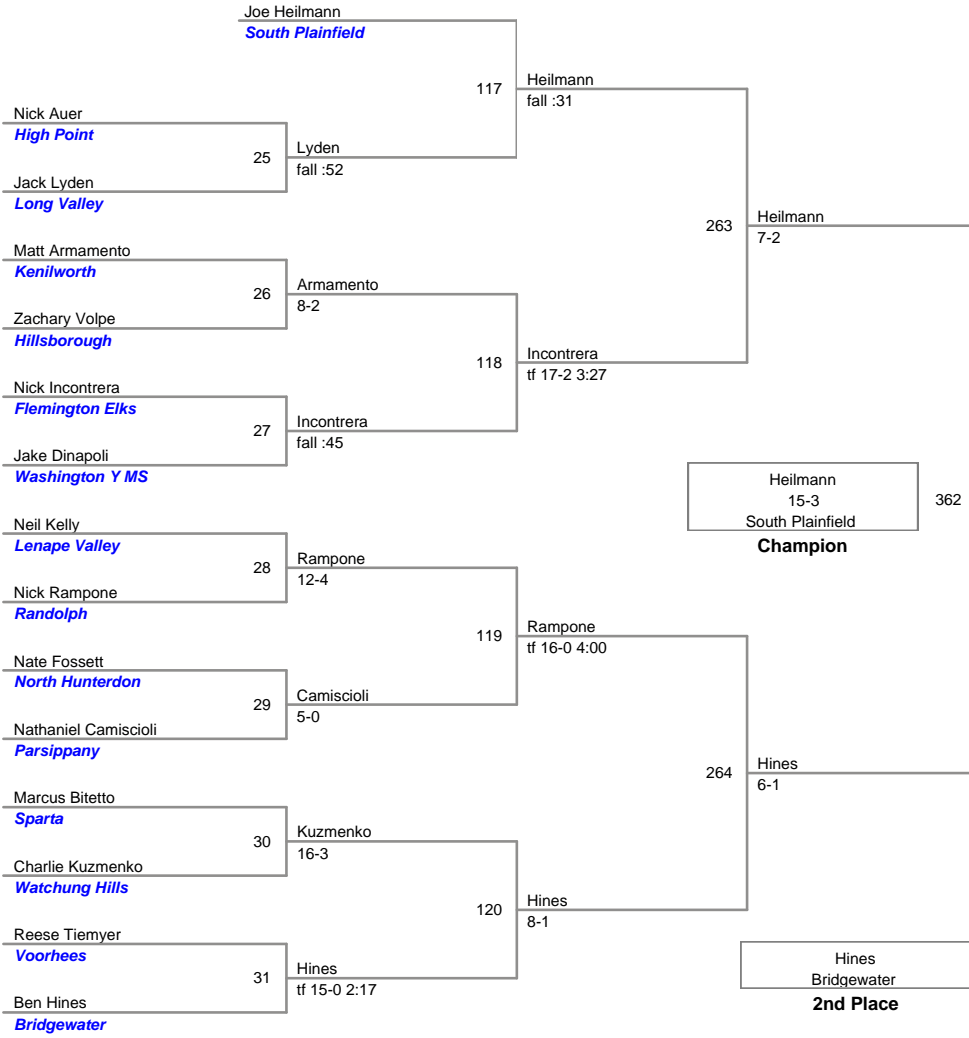

Grade School League  
Varsity

**70 Lbs**

Grade School League  
Varsity

**75 Lbs**

Grade School League  
Varsity

**80 Lbs**

Grade School League  
Varsity

**85 Lbs**

Grade School League  
Varsity

**90 Lbs**

Grade School League  
Varsity

**95 Lbs**

Grade School League  
Varsity

**100 Lbs**

Grade School League  
Varsity

**106 Lbs**