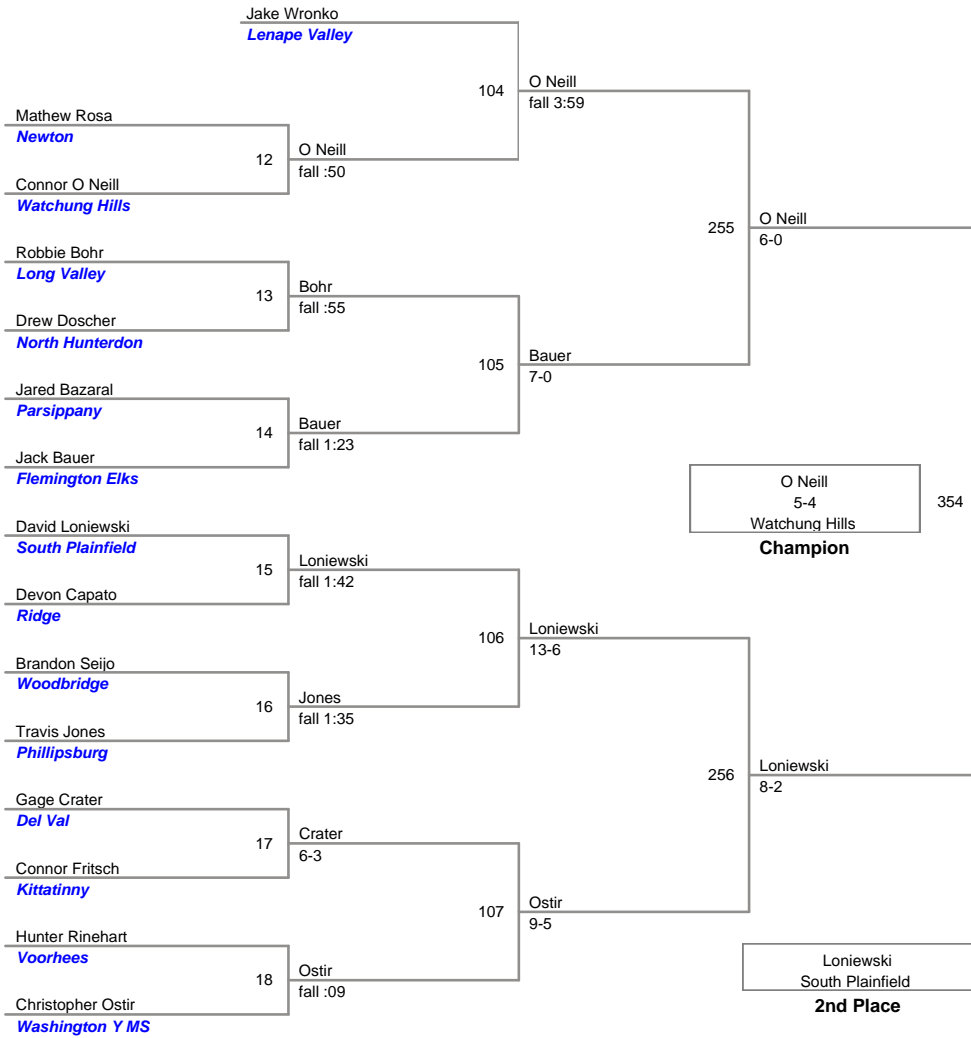

Grade School League  
Varsity

**70 Lbs**

Grade School League  
Varsity

**75 Lbs**

Grade School League  
Varsity

**80 Lbs**

Grade School League  
Varsity

**85 Lbs**

Grade School League  
Varsity

**90 Lbs**

Grade School League  
Varsity

**95 Lbs**

Grade School League  
Varsity

**100 Lbs**

Grade School League  
Varsity

**106 Lbs**