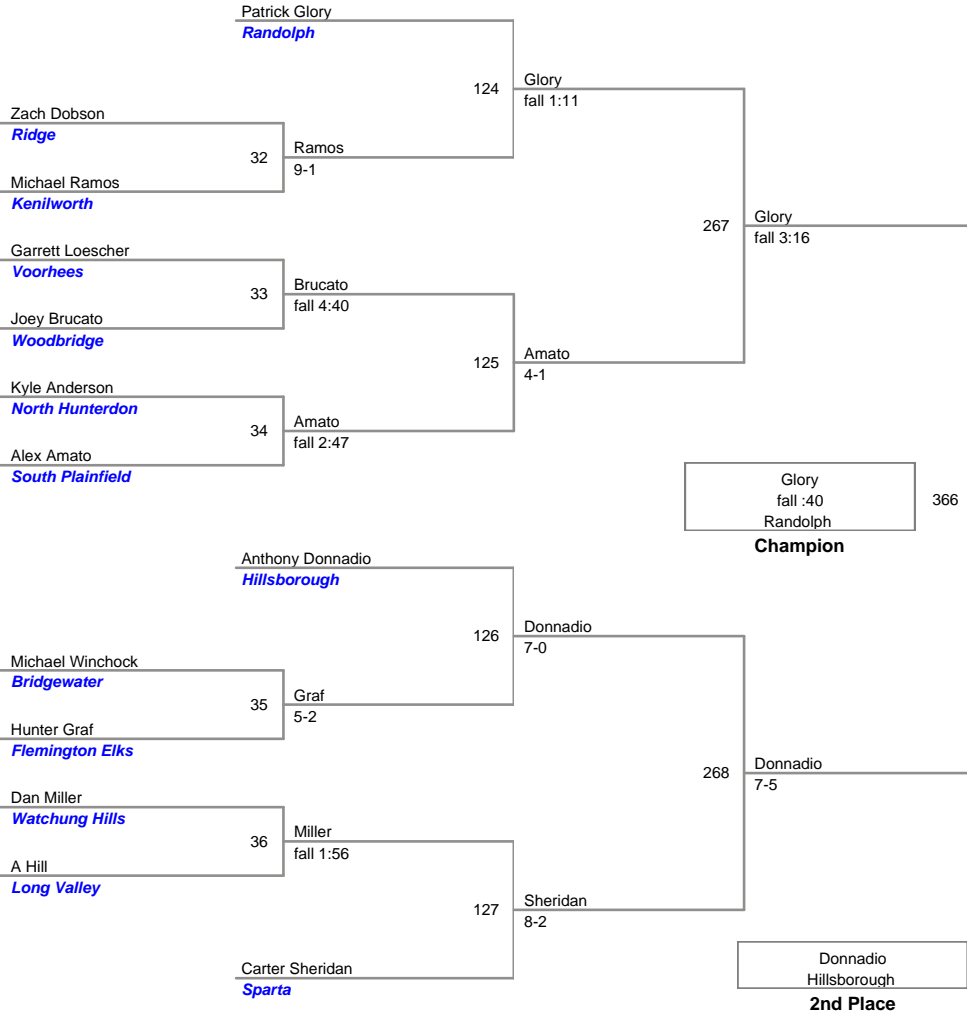

Grade School League
Varsity

95 Lbs