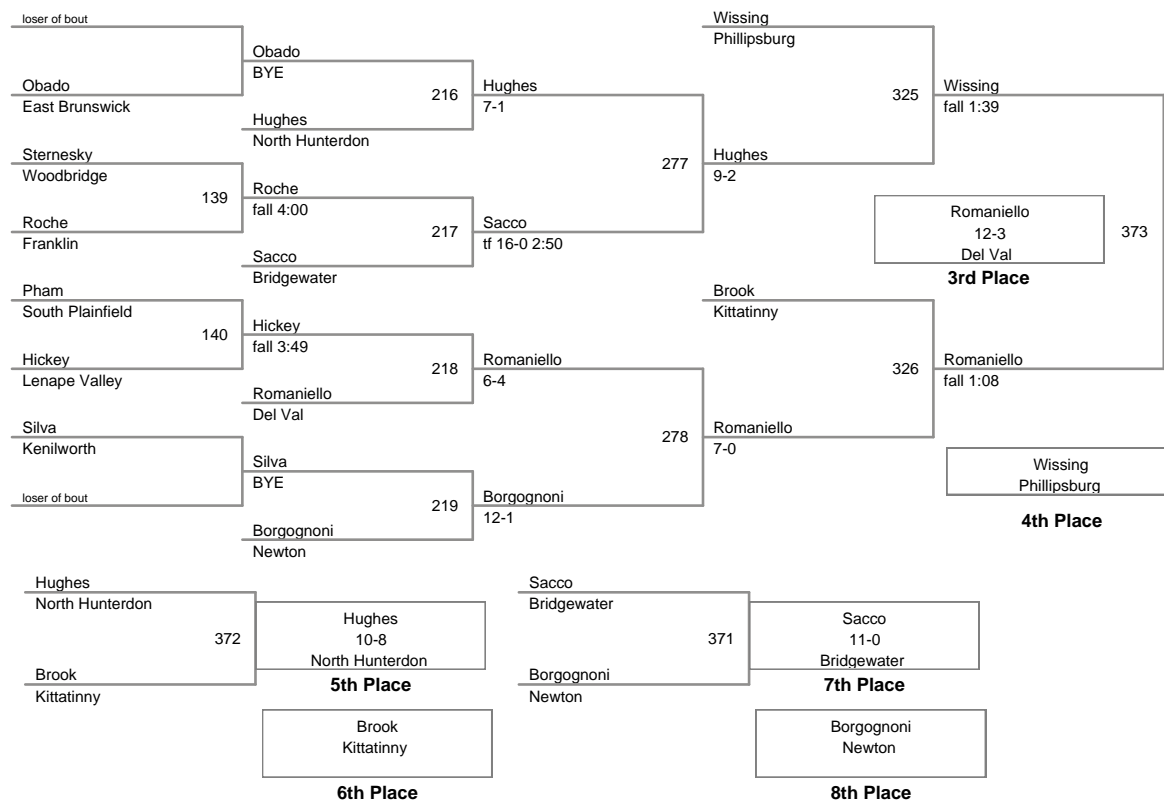

Grade School League  
Varsity

**90 Lbs**

Grade School League  
Varsity

**95 Lbs**

Grade School League  
Varsity

**100 Lbs**

Grade School League  
Varsity

**106 Lbs**