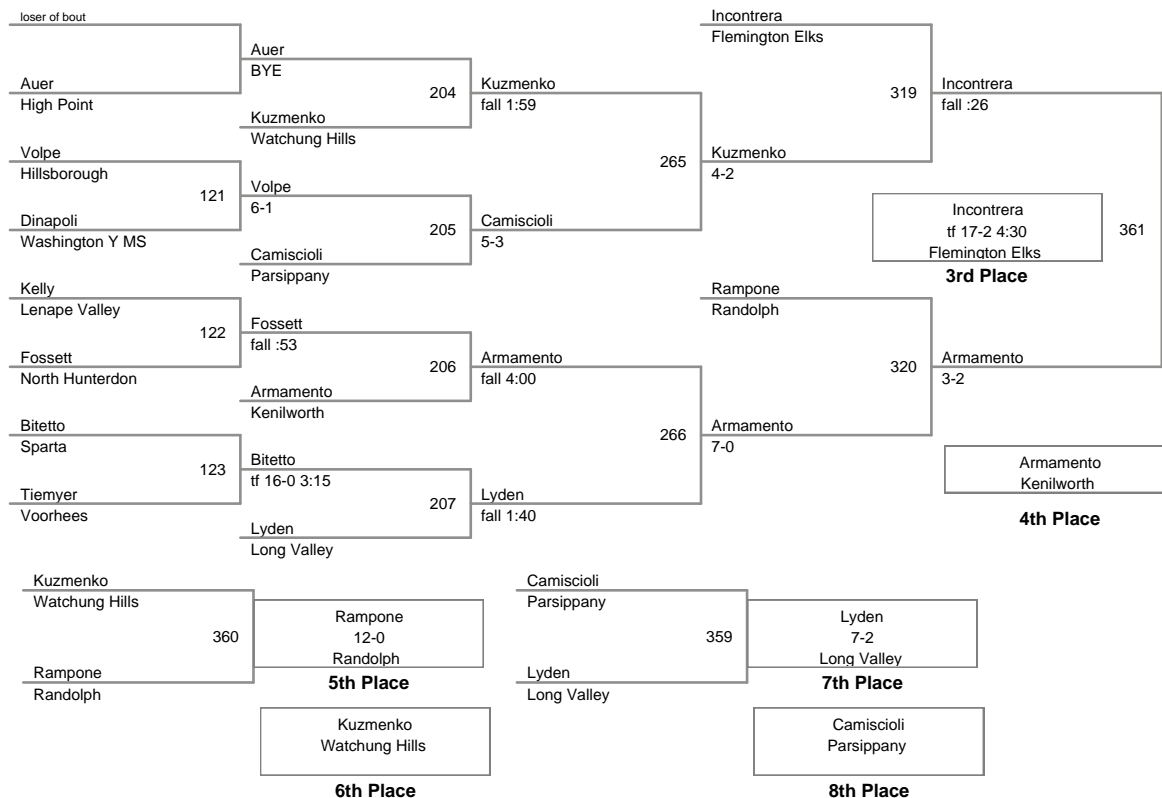

Grade School League
Varsity

90 Lbs