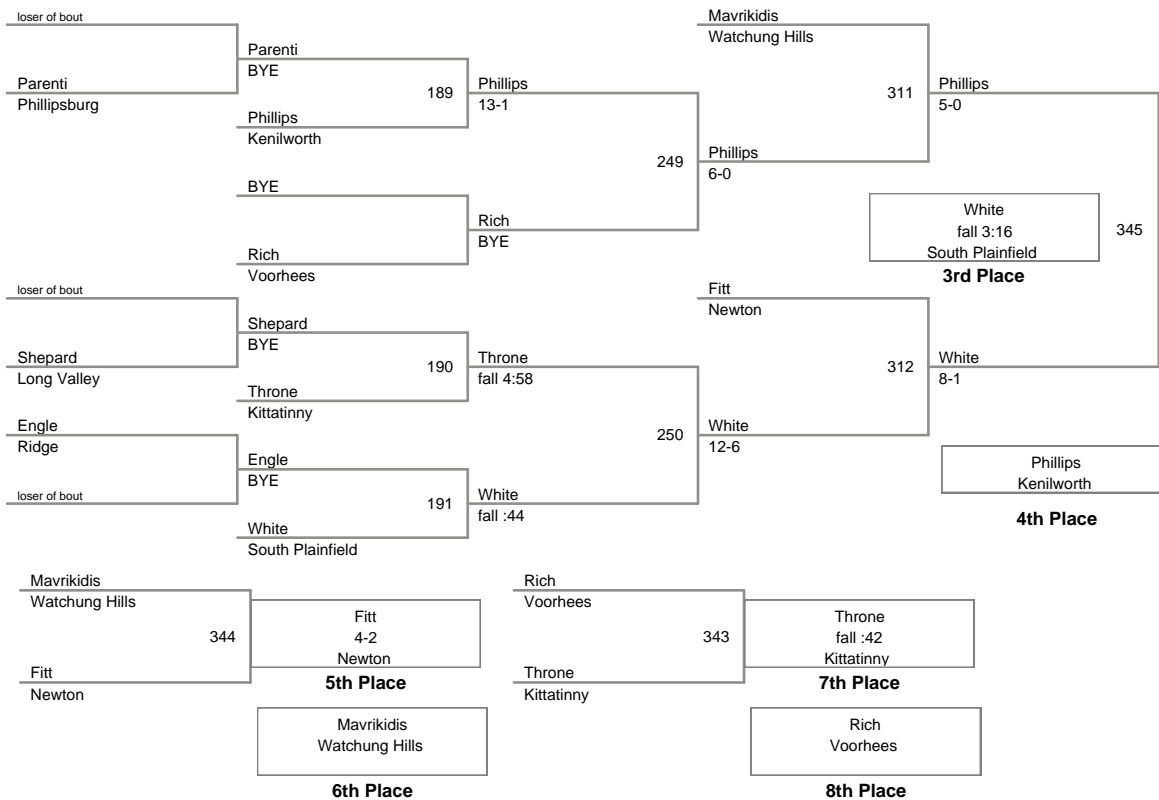

Grade School League  
Varsity

**70 Lbs**

Grade School League  
Varsity

**75 Lbs**

Grade School League  
Varsity

**80 Lbs**

Grade School League  
Varsity

**85 Lbs**