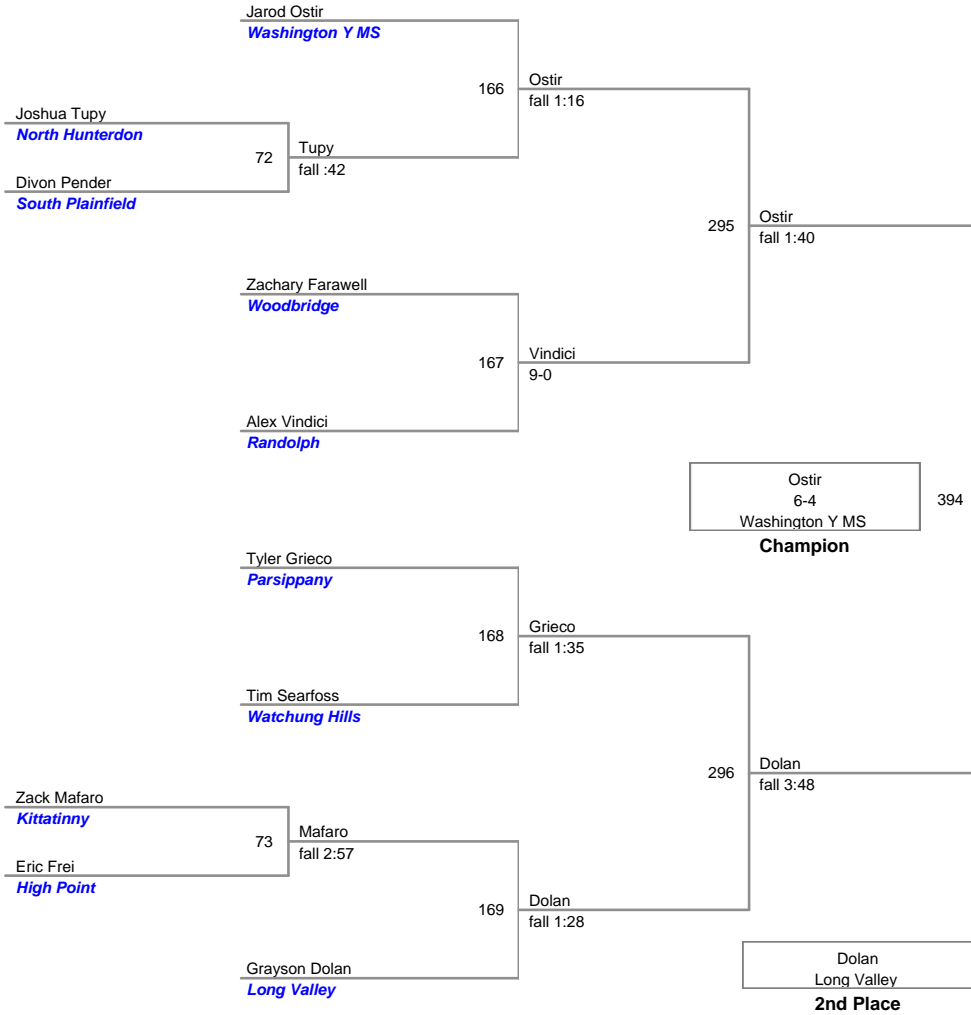

Grade School League  
Varsity

**118 Lbs**

Grade School League  
Varsity

**124 Lbs**

Grade School League  
Varsity

**130 Lbs**

Grade School League  
Varsity

**140 Lbs**