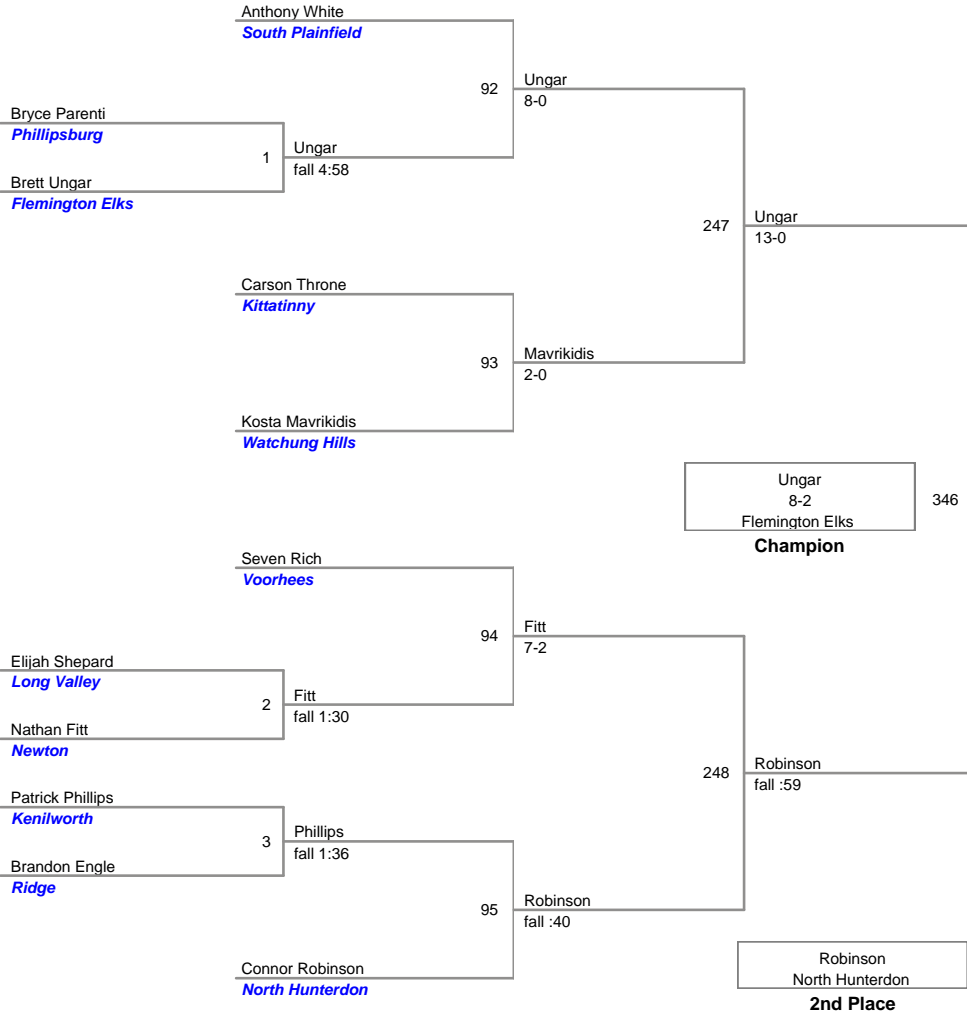

Grade School League  
Varsity

**70 Lbs**

Grade School League  
Varsity

**75 Lbs**

Grade School League  
Varsity

**80 Lbs**

Grade School League  
Varsity

**85 Lbs**