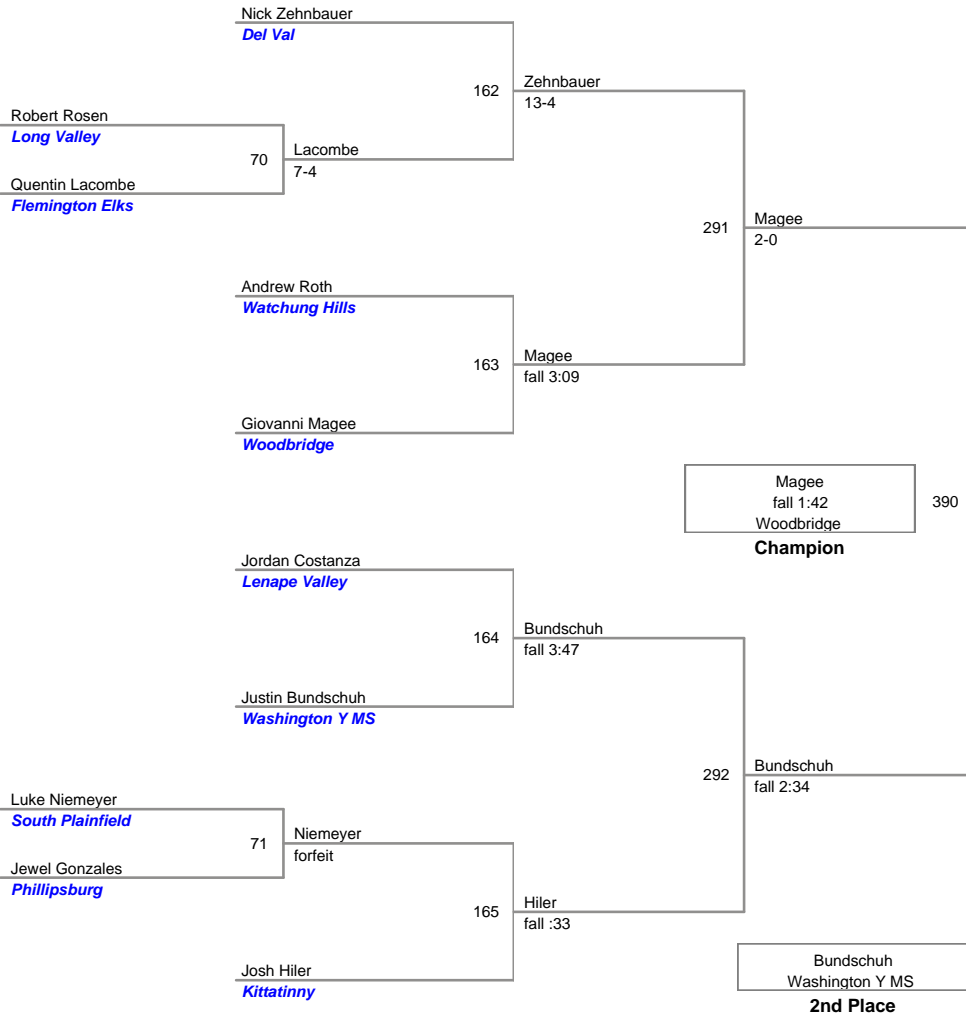

Grade School League  
Varsity

**118 Lbs**

Grade School League  
Varsity

**124 Lbs**

Grade School League  
Varsity

**130 Lbs**

Grade School League  
Varsity

**140 Lbs**