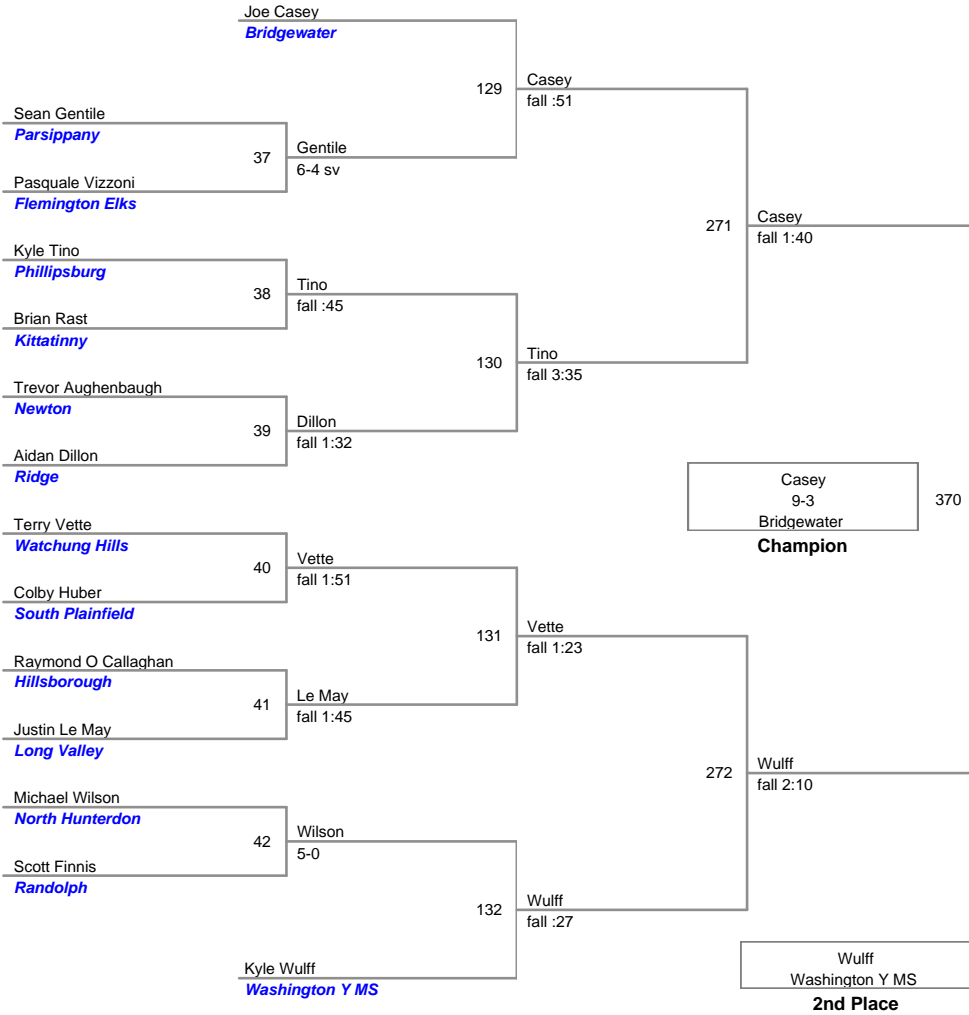

Grade School League  
Varsity

**90 Lbs**

Grade School League  
Varsity

**95 Lbs**

Grade School League  
Varsity

**100 Lbs**

Grade School League  
Varsity

**106 Lbs**