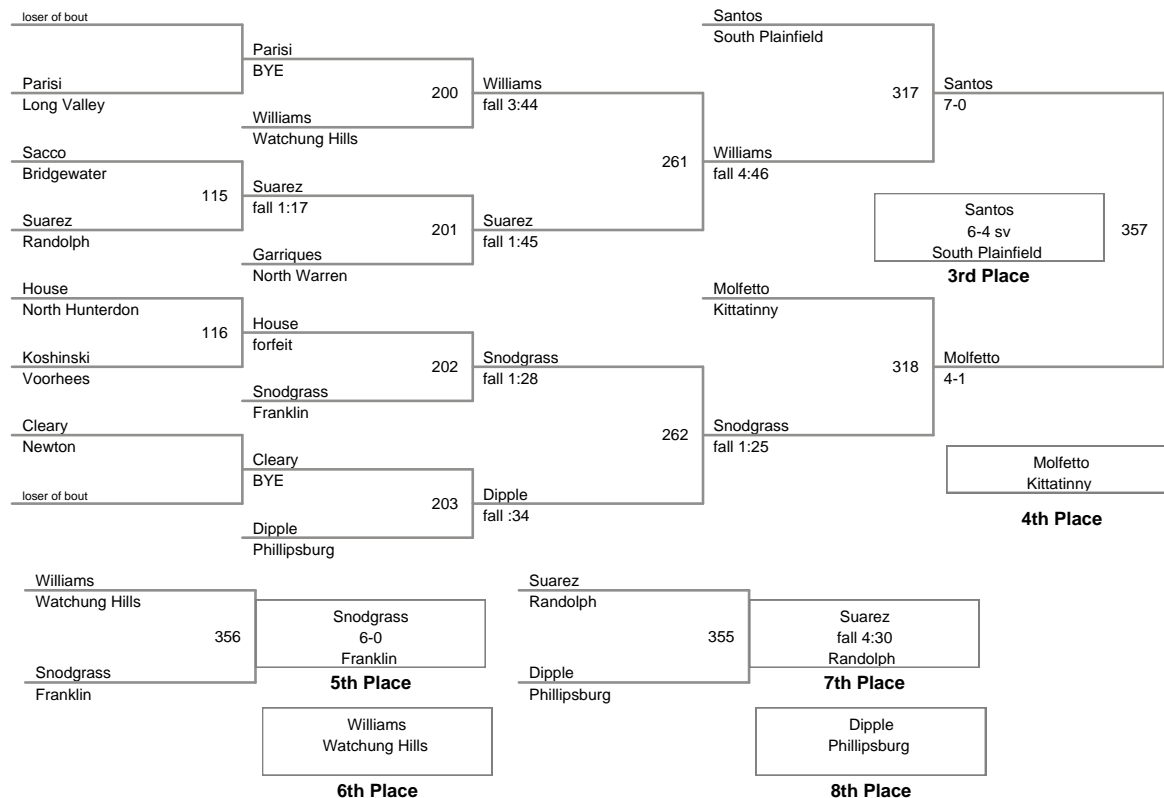

Grade School League  
Varsity

**70 Lbs**

Grade School League  
Varsity

**75 Lbs**

Grade School League  
Varsity

**80 Lbs**

Grade School League  
Varsity

**85 Lbs**