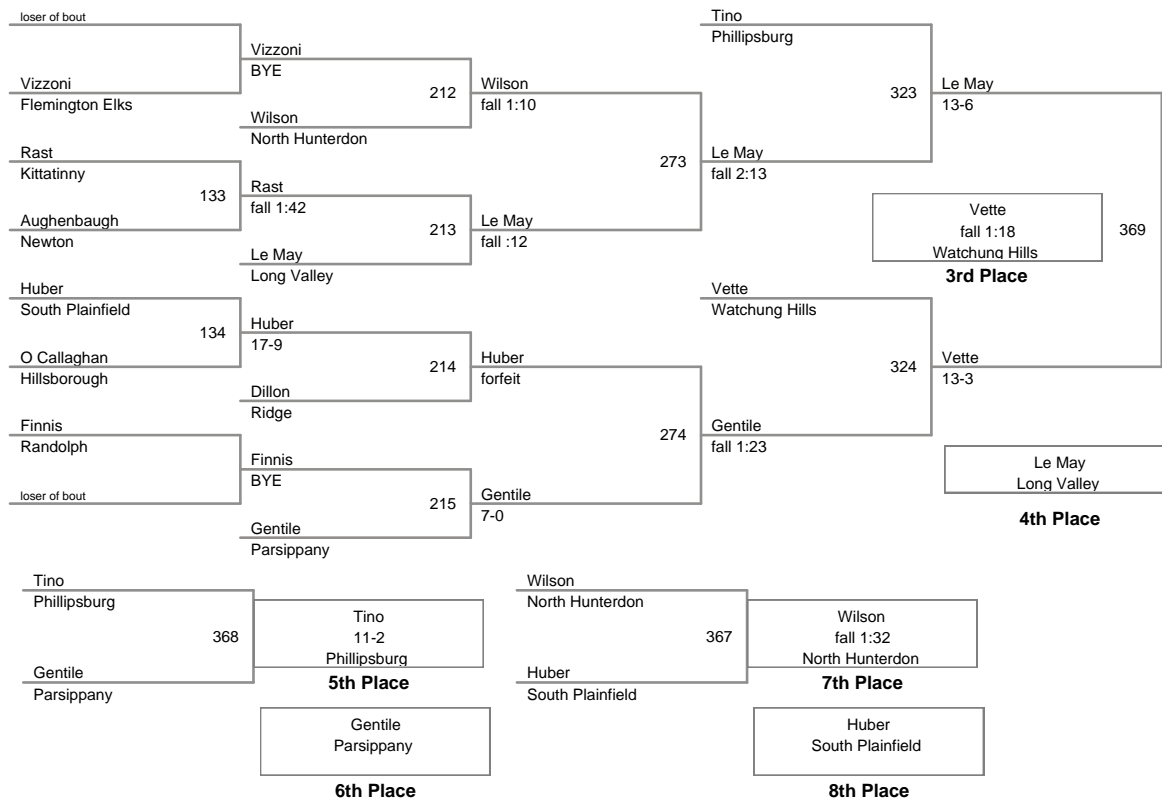

Grade School League  
Varsity

**90 Lbs**

Grade School League  
Varsity

**95 Lbs**

Grade School League  
Varsity

**100 Lbs**

Grade School League  
Varsity

**106 Lbs**