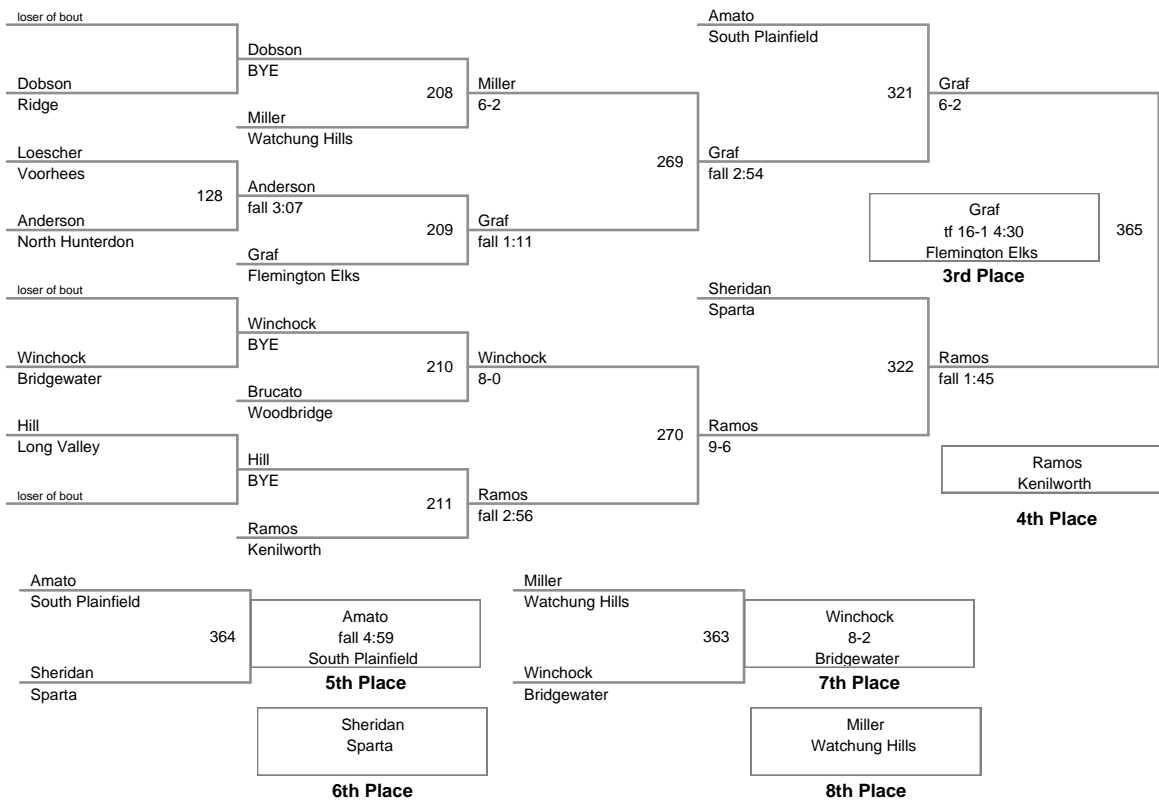

Grade School League
Varsity

95 Lbs