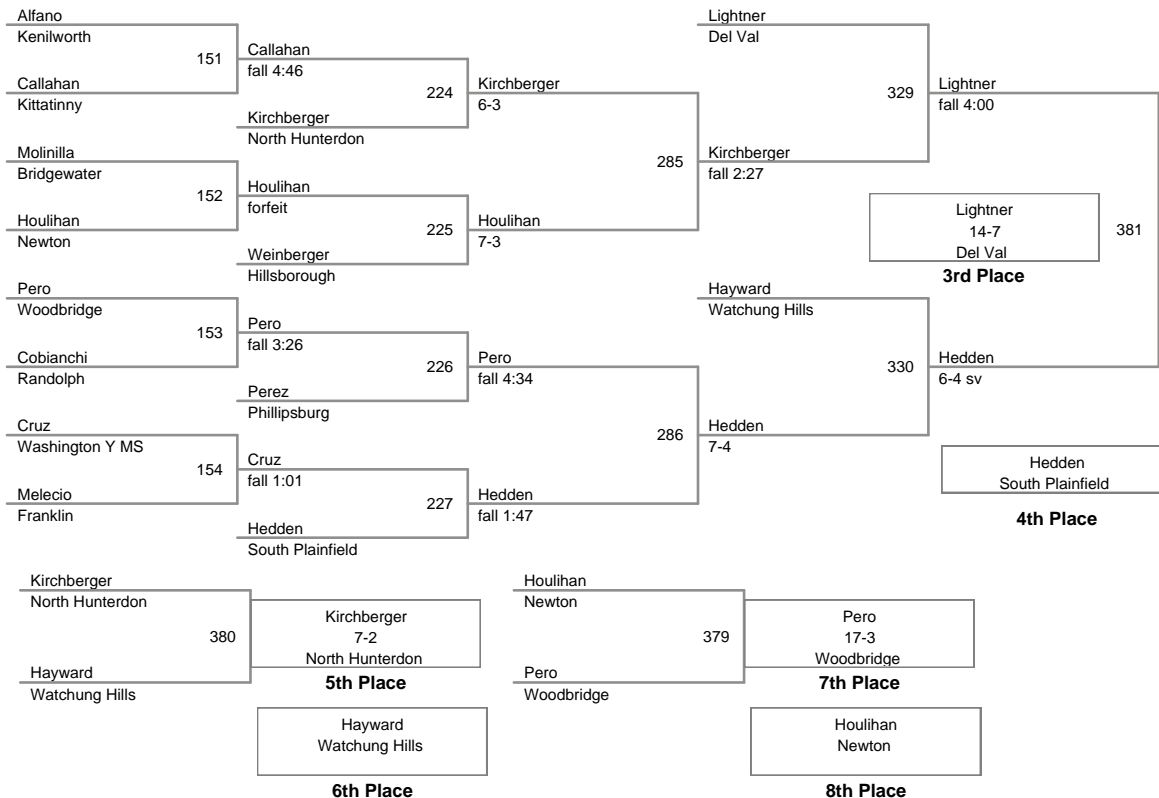

Grade School League
Varsity

118 Lbs