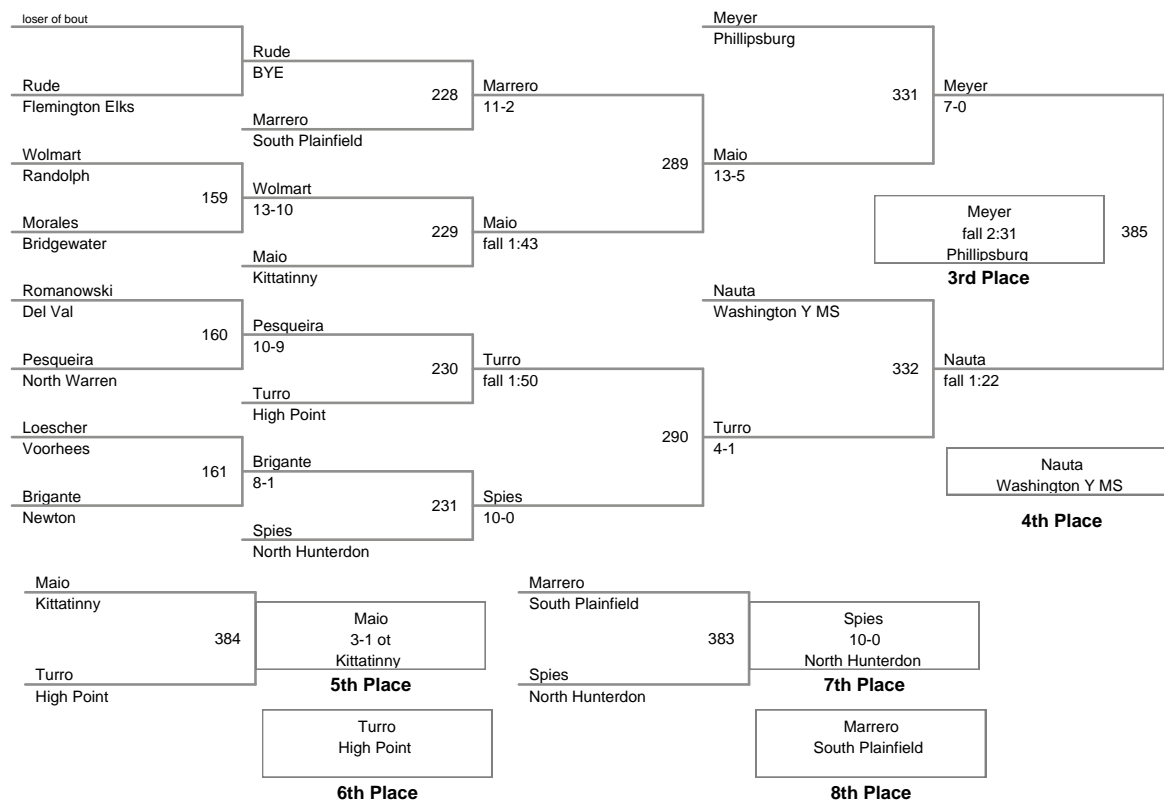

Grade School League
Varsity

124 Lbs