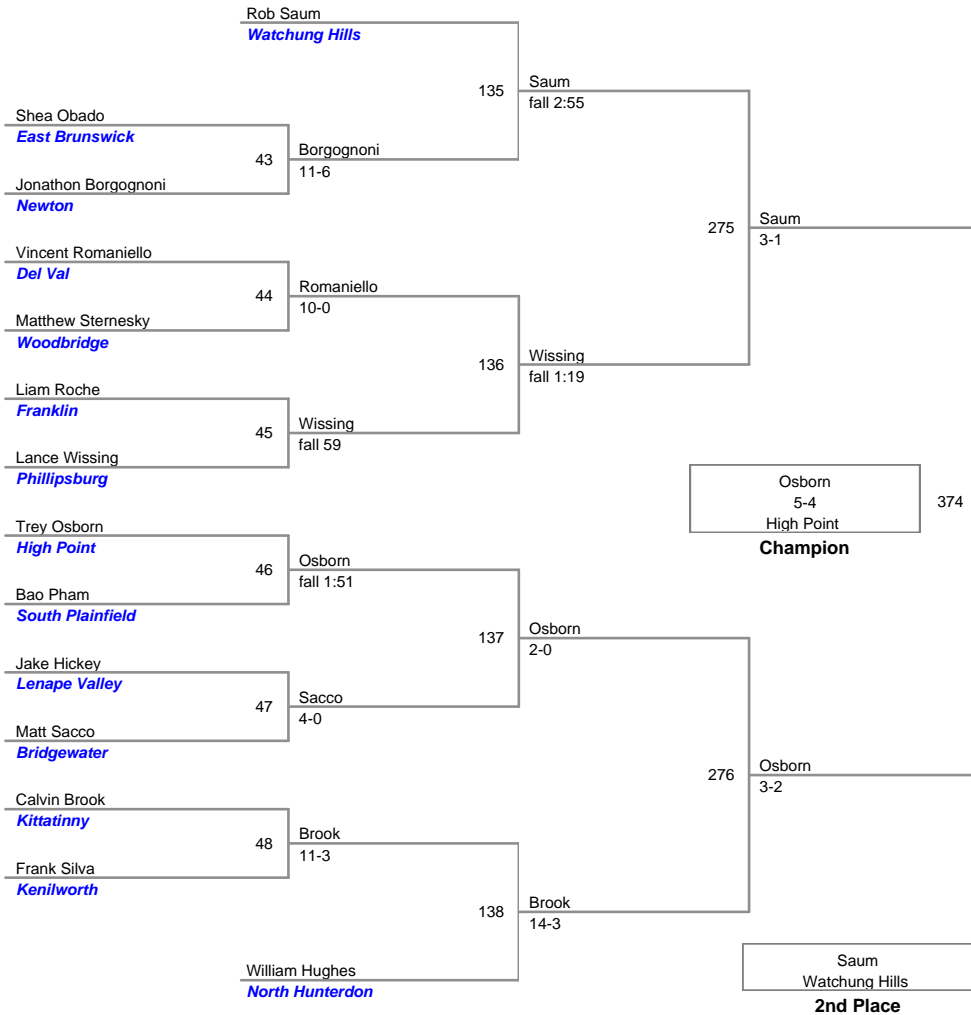

Grade School League  
Varsity

**90 Lbs**

Grade School League  
Varsity

**95 Lbs**

Grade School League  
Varsity

**100 Lbs**

Grade School League  
Varsity

**106 Lbs**