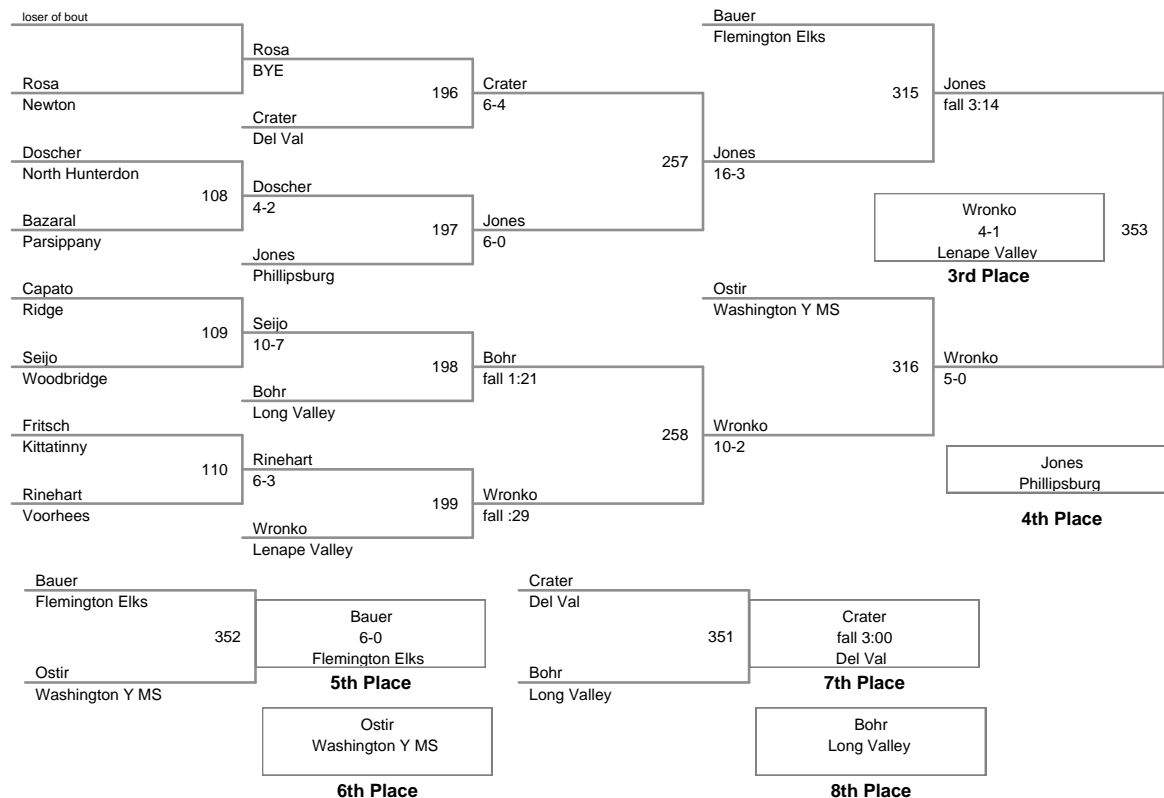

Grade School League  
Varsity

**70 Lbs**

Grade School League  
Varsity

**75 Lbs**

Grade School League  
Varsity

**80 Lbs**

Grade School League  
Varsity

**85 Lbs**