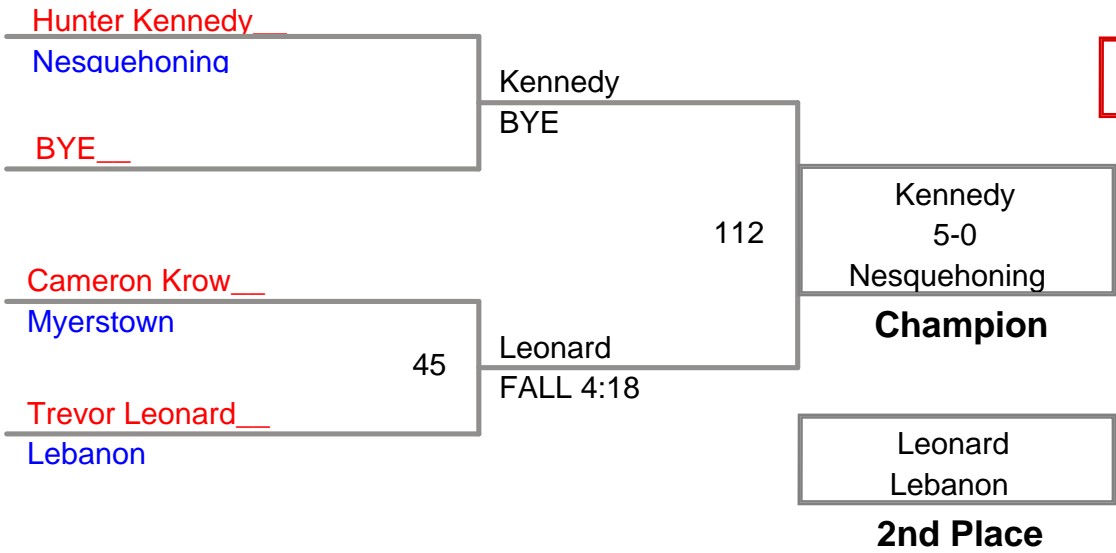

MAWA North Schuylkil
Advanced

93 Lbs

MAWA North Schuylkil
Advanced

100 Lbs

MAWA North Schuylkil
Advanced

105 Lbs

**MAWA North Schuylkil
Advanced**

110 Lbs

**MAWA North Schuylkil
Advanced**

115 Lbs

MAWA North Schuylkil
Advanced

120 Lbs

MAWA North Schuylkil
Advanced

125 Lbs

**MAWA North Schuylkil
Advanced**

130 Lbs