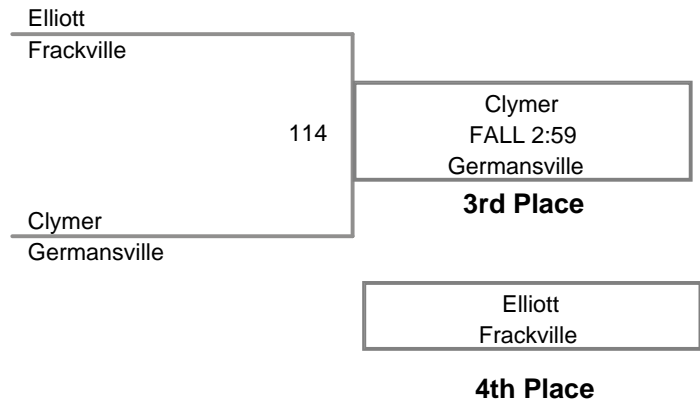

**MAWA North Schuylkil
Advanced**

115 Lbs

MAWA North Schuylkil
Advanced

120 Lbs

MAWA North Schuylkil
Advanced

125 Lbs

**MAWA North Schuylkil
Advanced**

130 Lbs

MAWA North Schuylkil
Advanced

135 Lbs

**MAWA North Schuylkil
Advanced**

140 Lbs

**MAWA North Schuylkil
Advanced**

145 Lbs

MAWA North Schuylkil
Advanced

152 Lbs