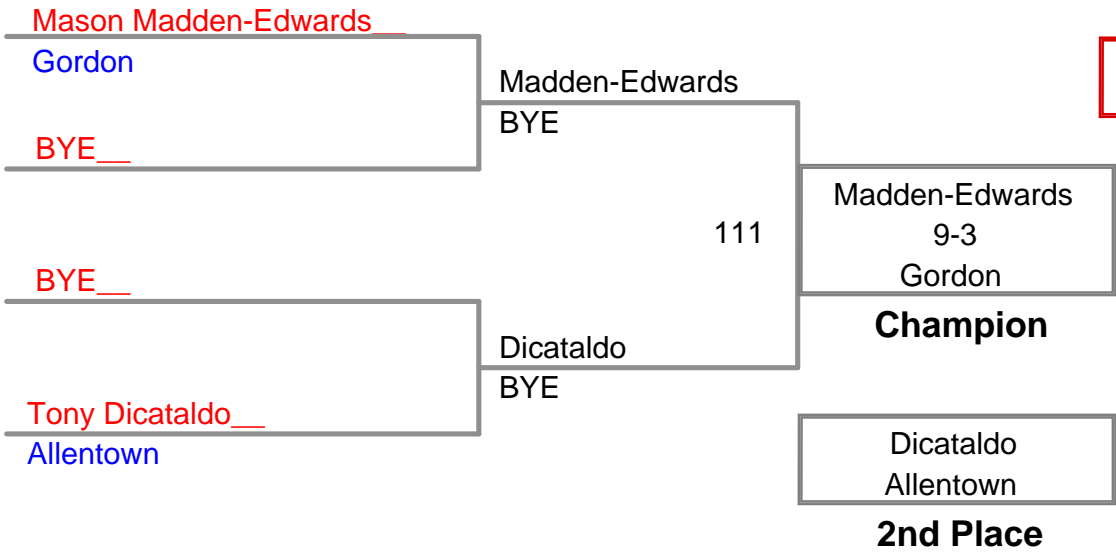

**MAWA North Schuylkil
Advanced**

115 Lbs