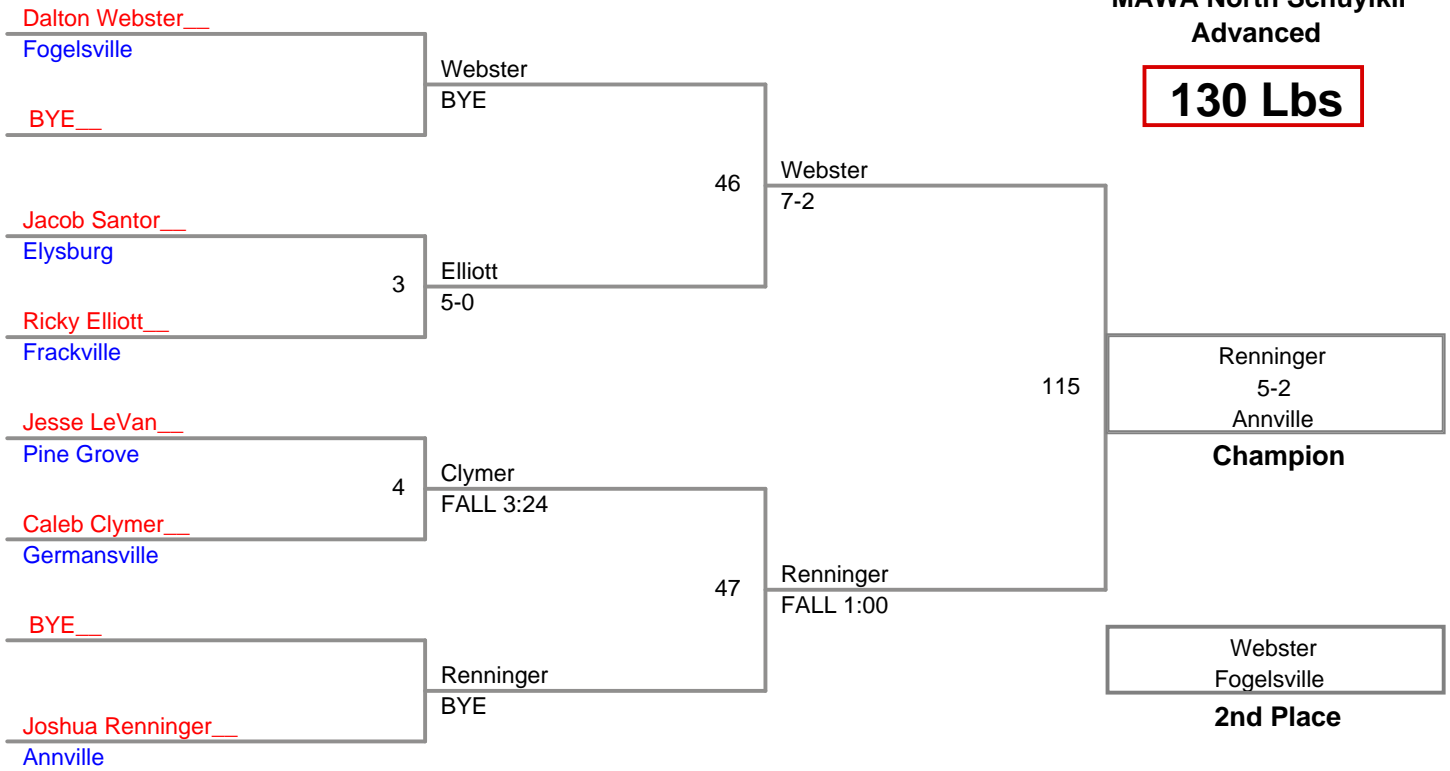

**MAWA North Schuylkil
Advanced**

115 Lbs

MAWA North Schuylkil
Advanced

120 Lbs

MAWA North Schuylkil
Advanced

125 Lbs

**MAWA North Schuylkil
Advanced**

130 Lbs

MAWA North Schuylkil
Advanced

135 Lbs

**MAWA North Schuylkil
Advanced**

140 Lbs

**MAWA North Schuylkil
Advanced**

145 Lbs

MAWA North Schuylkil
Advanced

152 Lbs