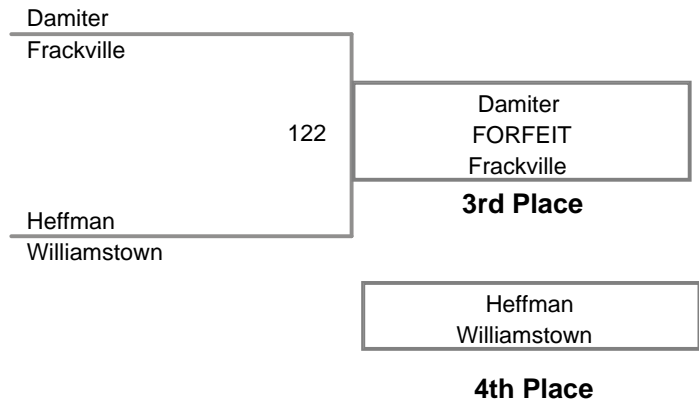

MAWA North Schuylkil
Advanced

160 Lbs

MAWA North Schuylkil
Advanced

171 Lbs

**MAWA North Schuylkil
Advanced**

189 Lbs

**MAWA North Schuylkil
Advanced**

220 Lbs

**MAWA North Schuylkil
Advanced**

285 Lbs