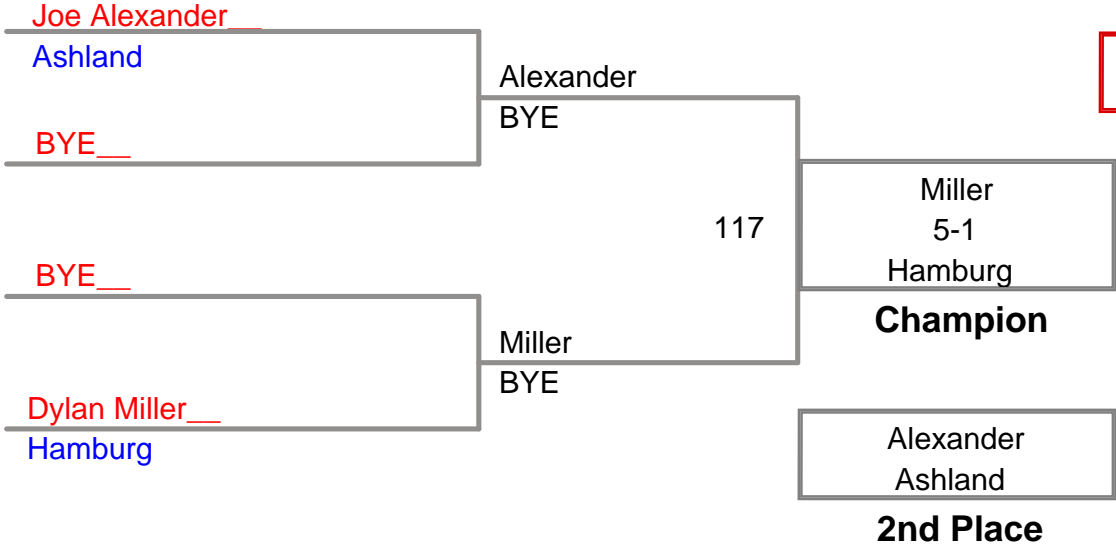

MAWA North Schuylkil
Advanced

135 Lbs

**MAWA North Schuylkil
Advanced**

140 Lbs

**MAWA North Schuylkil
Advanced**

145 Lbs

MAWA North Schuylkil
Advanced

152 Lbs

MAWA North Schuylkil
Advanced

160 Lbs

MAWA North Schuylkil
Advanced

171 Lbs

**MAWA North Schuylkil
Advanced**

189 Lbs

**MAWA North Schuylkil
Advanced**

220 Lbs