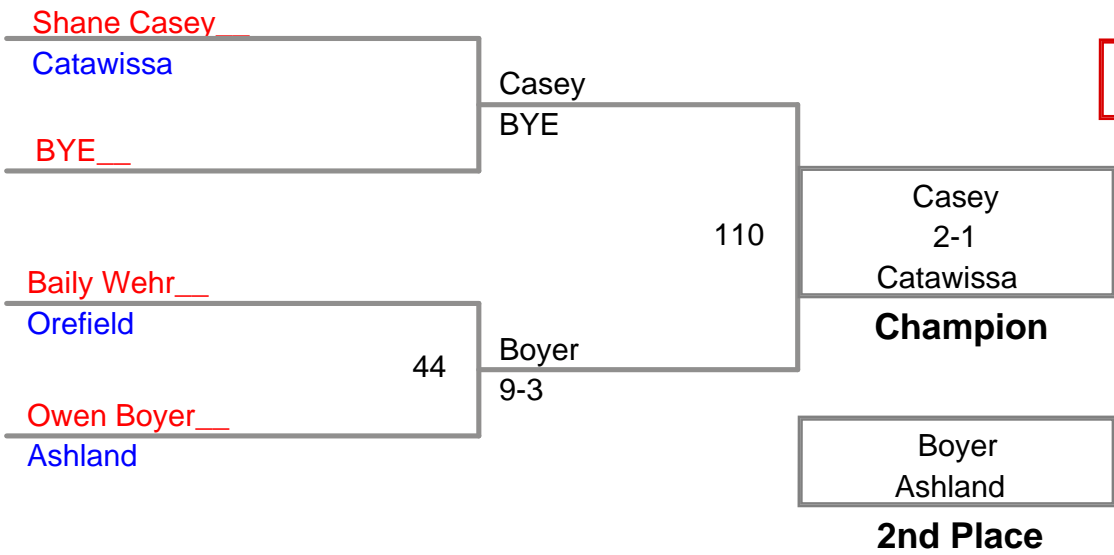

MAWA North Schuylkil
Advanced

93 Lbs

MAWA North Schuylkil
Advanced

100 Lbs

MAWA North Schuylkil
Advanced

105 Lbs

**MAWA North Schuylkil
Advanced**

110 Lbs

**MAWA North Schuylkil
Advanced**

115 Lbs

MAWA North Schuylkil
Advanced

120 Lbs

MAWA North Schuylkil
Advanced

125 Lbs

**MAWA North Schuylkil
Advanced**

130 Lbs