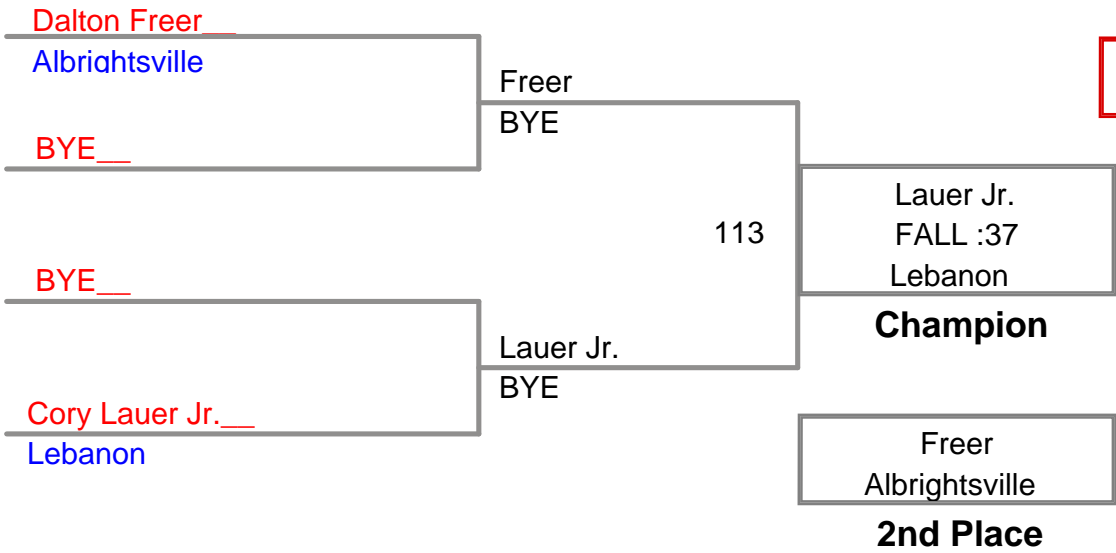

**MAWA North Schuylkil
Advanced**

115 Lbs

MAWA North Schuylkil
Advanced

120 Lbs

MAWA North Schuylkil
Advanced

125 Lbs

**MAWA North Schuylkil
Advanced**

130 Lbs

MAWA North Schuylkil
Advanced

135 Lbs

**MAWA North Schuylkil
Advanced**

140 Lbs

**MAWA North Schuylkil
Advanced**

145 Lbs

MAWA North Schuylkil
Advanced

152 Lbs