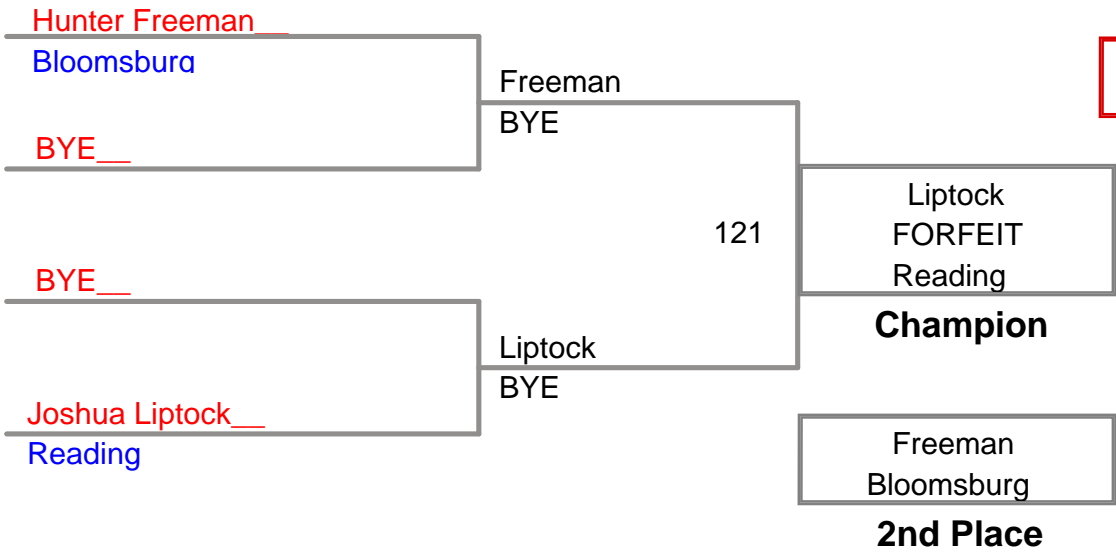

MAWA North Schuylkil
Advanced

171 Lbs