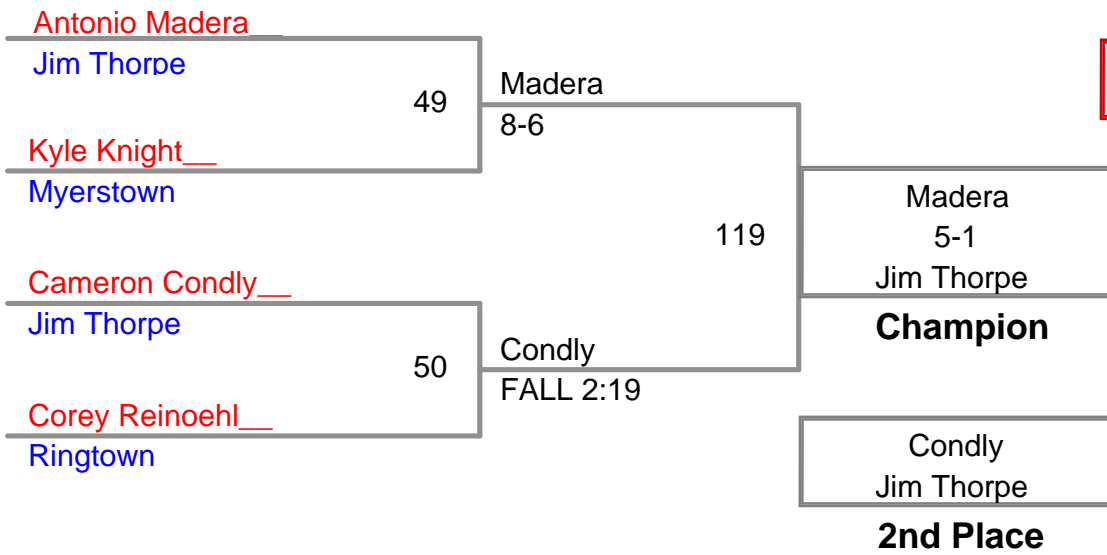

MAWA North Schuylkil
Advanced

135 Lbs

**MAWA North Schuylkil
Advanced**

140 Lbs

**MAWA North Schuylkil
Advanced**

145 Lbs

MAWA North Schuylkil
Advanced

152 Lbs