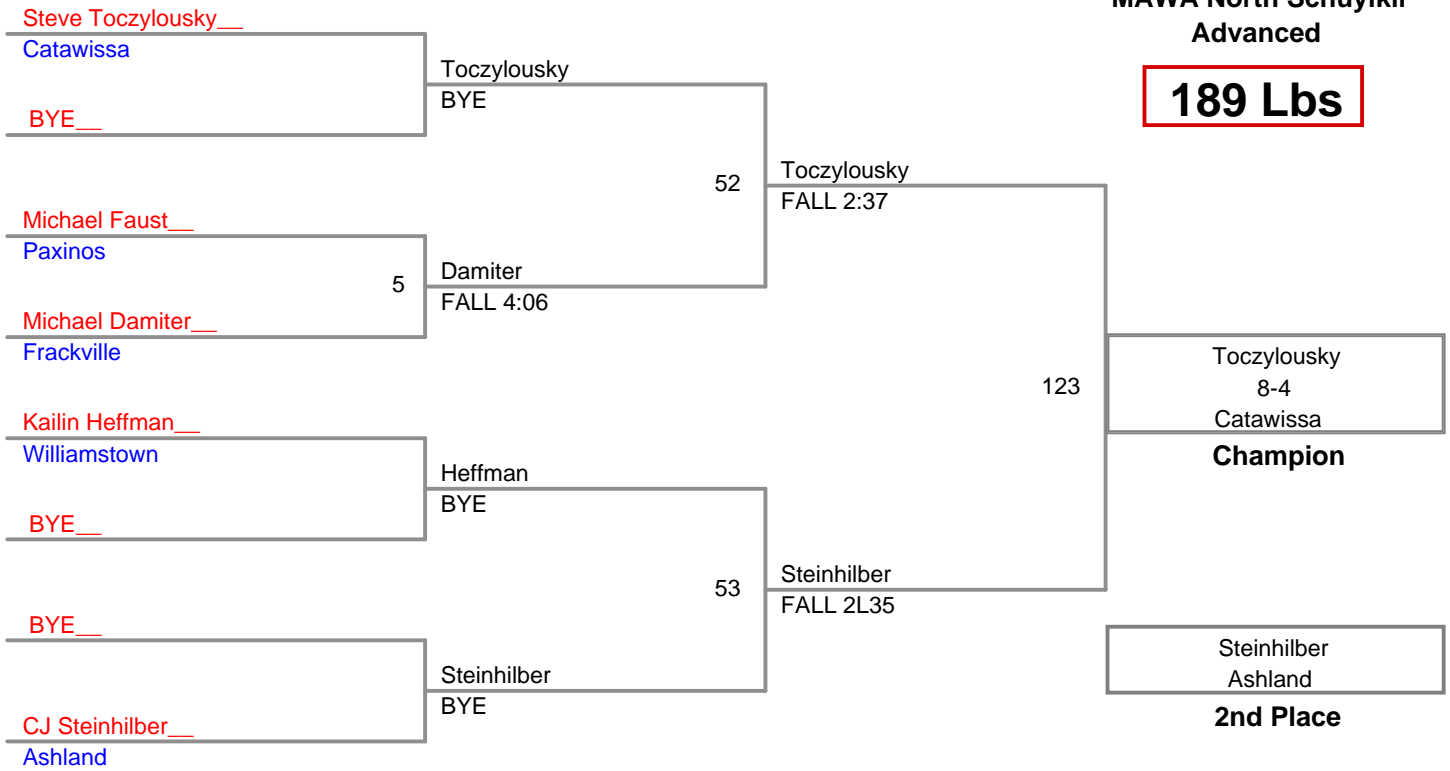

MAWA North Schuylkil
Advanced

160 Lbs

MAWA North Schuylkil
Advanced

171 Lbs

**MAWA North Schuylkil
Advanced**

189 Lbs

**MAWA North Schuylkil
Advanced**

220 Lbs

**MAWA North Schuylkil
Advanced**

285 Lbs