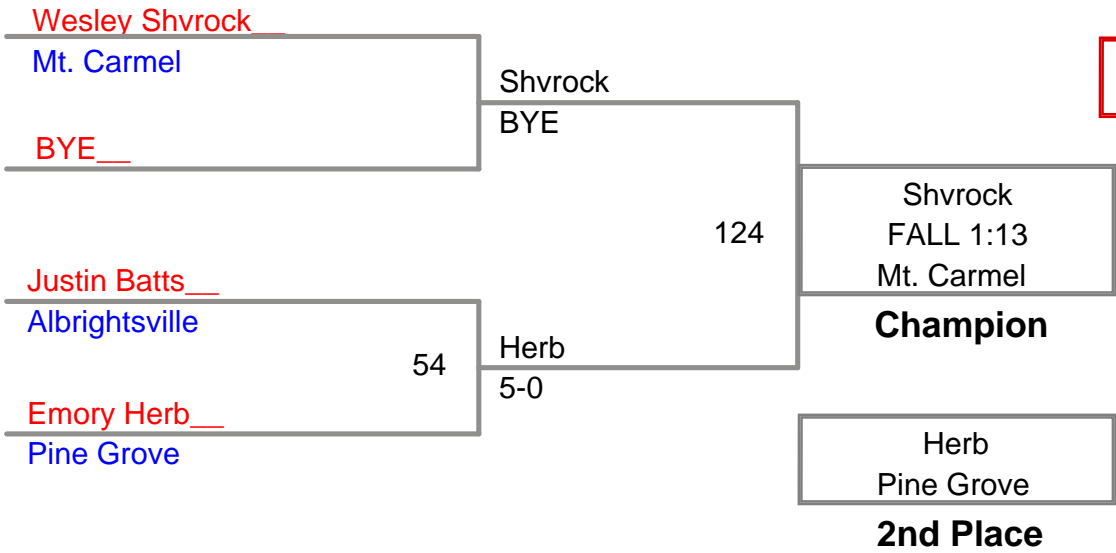

MAWA North Schuylkil
Advanced

160 Lbs

MAWA North Schuylkil
Advanced

171 Lbs

**MAWA North Schuylkil
Advanced**

189 Lbs

**MAWA North Schuylkil
Advanced**

220 Lbs

**MAWA North Schuylkil
Advanced**

285 Lbs