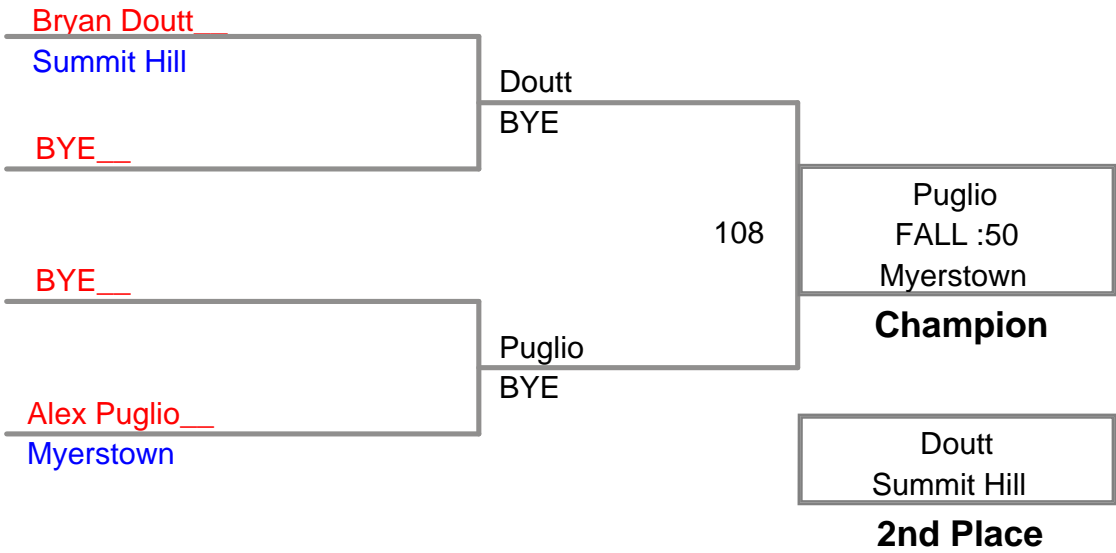

MAWA North Schuylkil
Advanced

93 Lbs

MAWA North Schuylkil
Advanced

100 Lbs

MAWA North Schuylkil
Advanced

105 Lbs

**MAWA North Schuylkil
Advanced**

110 Lbs

**MAWA North Schuylkil
Advanced**

115 Lbs

MAWA North Schuylkil
Advanced

120 Lbs

MAWA North Schuylkil
Advanced

125 Lbs

**MAWA North Schuylkil
Advanced**

130 Lbs