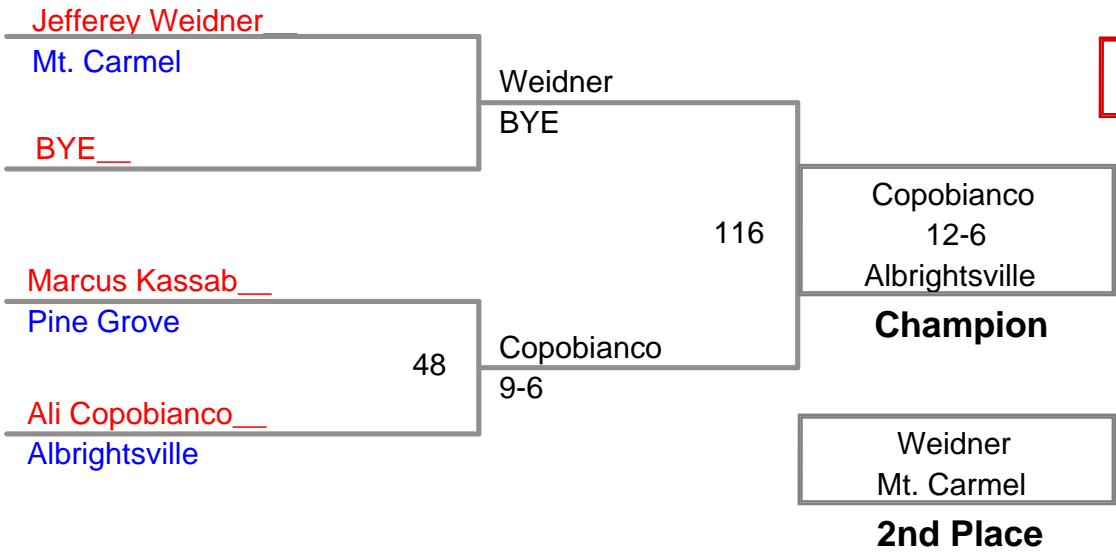

**MAWA North Schuylkil
Advanced**

115 Lbs

MAWA North Schuylkil
Advanced

120 Lbs

MAWA North Schuylkil
Advanced

125 Lbs

**MAWA North Schuylkil
Advanced**

130 Lbs

MAWA North Schuylkil
Advanced

135 Lbs

**MAWA North Schuylkil
Advanced**

140 Lbs

**MAWA North Schuylkil
Advanced**

145 Lbs

MAWA North Schuylkil
Advanced

152 Lbs