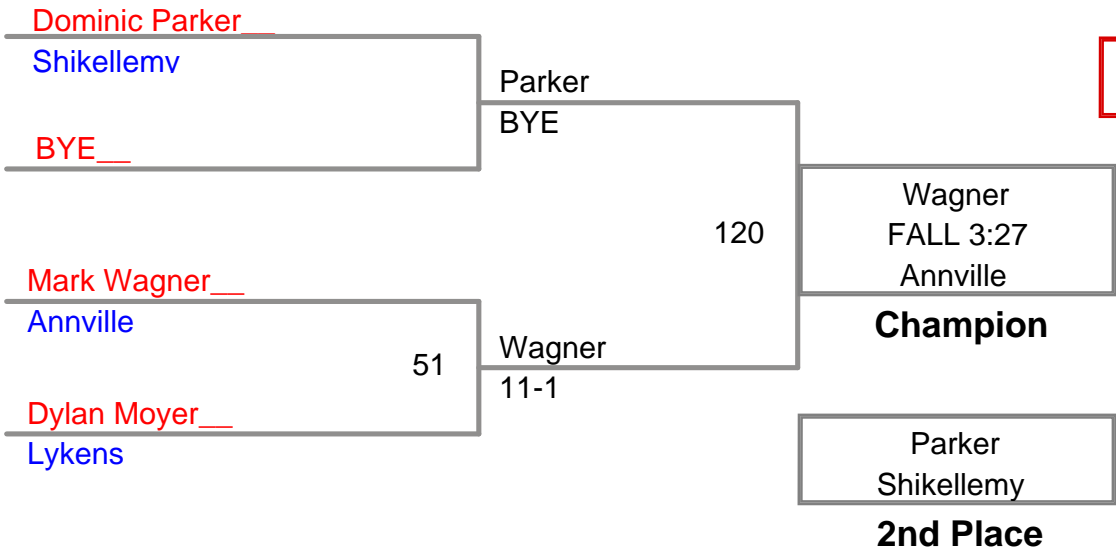

MAWA North Schuylkil
Advanced

135 Lbs

**MAWA North Schuylkil
Advanced**

140 Lbs

**MAWA North Schuylkil
Advanced**

145 Lbs

MAWA North Schuylkil
Advanced

152 Lbs

MAWA North Schuylkil
Advanced

160 Lbs

MAWA North Schuylkil
Advanced

171 Lbs

**MAWA North Schuylkil
Advanced**

189 Lbs

**MAWA North Schuylkil
Advanced**

220 Lbs