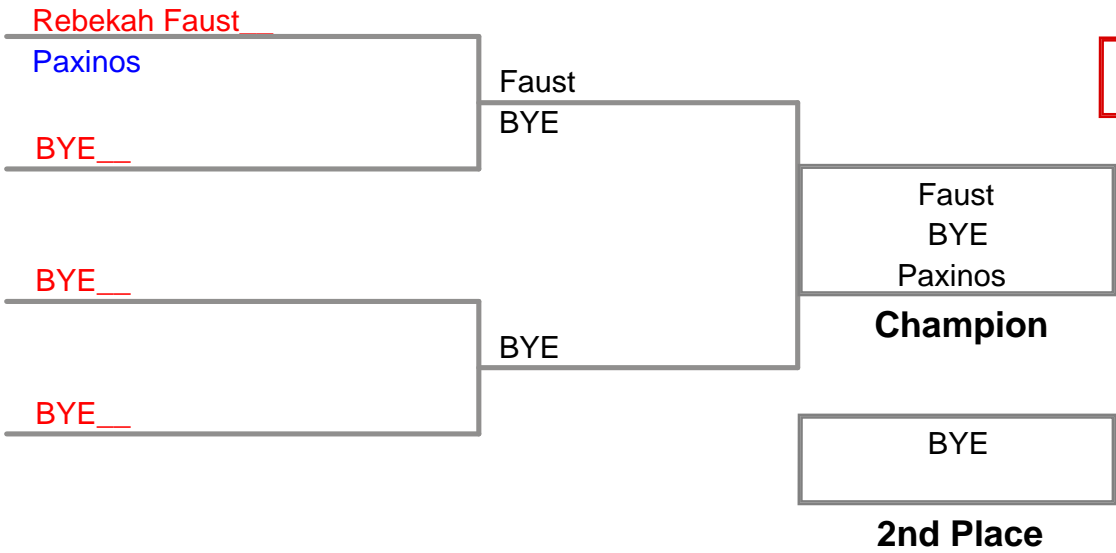

MAWA North Schuylkil
Intermediate

128 Lbs

**MAWA North Schuylkil
Intermediate**

136 Lbs

**MAWA North Schuylkil
Intermediate**

150 Lbs

MAWA North Schuylkil
Intermediate

175 Lbs