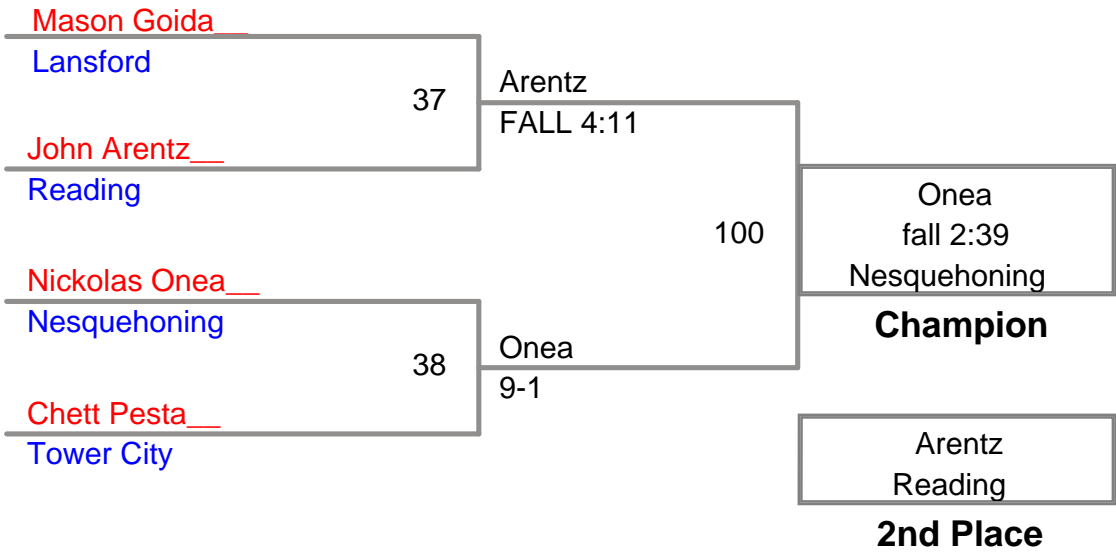

MAWA North Schuylkil
Intermediate

75 Lbs

MAWA North Schuylkil
Intermediate

80 Lbs

MAWA North Schuylkil
Intermediate

85 Lbs

**MAWA North Schuylkil
Intermediate**

90 Lbs

**MAWA North Schuylkil
Intermediate**

95 Lbs

**MAWA North Schuylkil
Intermediate**

105 Lbs

**MAWA North Schuylkil
Intermediate**

110 Lbs

MAWA North Schuylkil
Intermediate

115 Lbs