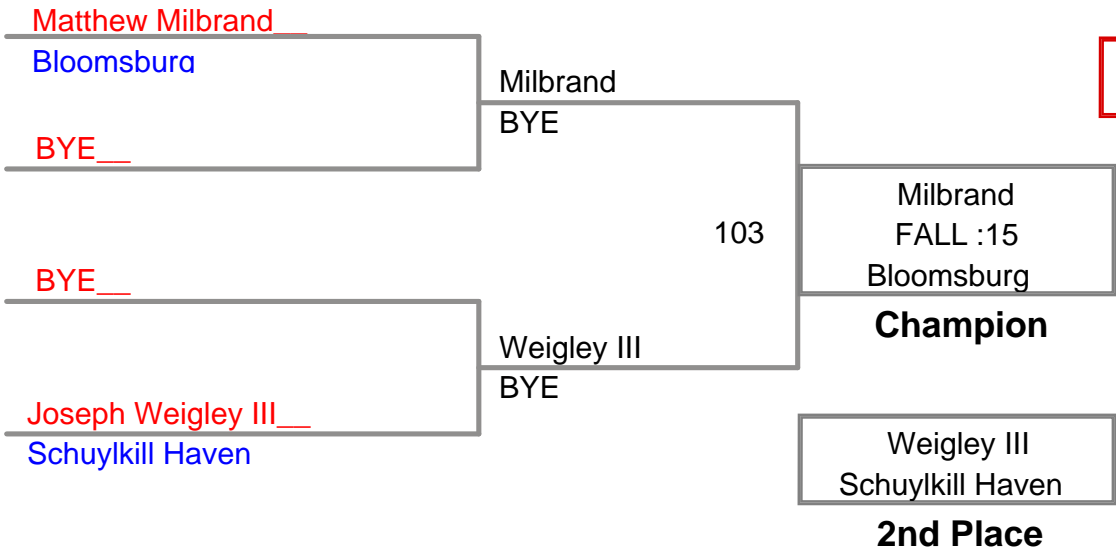

MAWA North Schuylkil
Intermediate

75 Lbs

MAWA North Schuylkil
Intermediate

80 Lbs

MAWA North Schuylkil
Intermediate

85 Lbs

**MAWA North Schuylkil
Intermediate**

90 Lbs

**MAWA North Schuylkil
Intermediate**

95 Lbs

**MAWA North Schuylkil
Intermediate**

105 Lbs

**MAWA North Schuylkil
Intermediate**

110 Lbs

MAWA North Schuylkil
Intermediate

115 Lbs