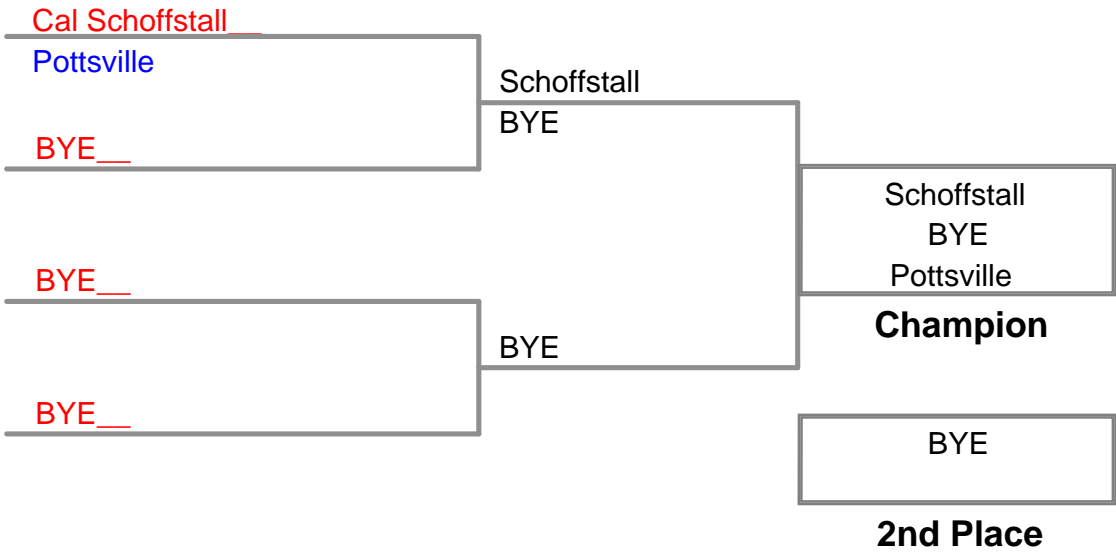

MAWA North Schuylkil
Intermediate

75 Lbs

MAWA North Schuylkil
Intermediate

80 Lbs

MAWA North Schuylkil
Intermediate

85 Lbs

**MAWA North Schuylkil
Intermediate**

90 Lbs

**MAWA North Schuylkil
Intermediate**

95 Lbs

**MAWA North Schuylkil
Intermediate**

105 Lbs

**MAWA North Schuylkil
Intermediate**

110 Lbs

MAWA North Schuylkil
Intermediate

115 Lbs