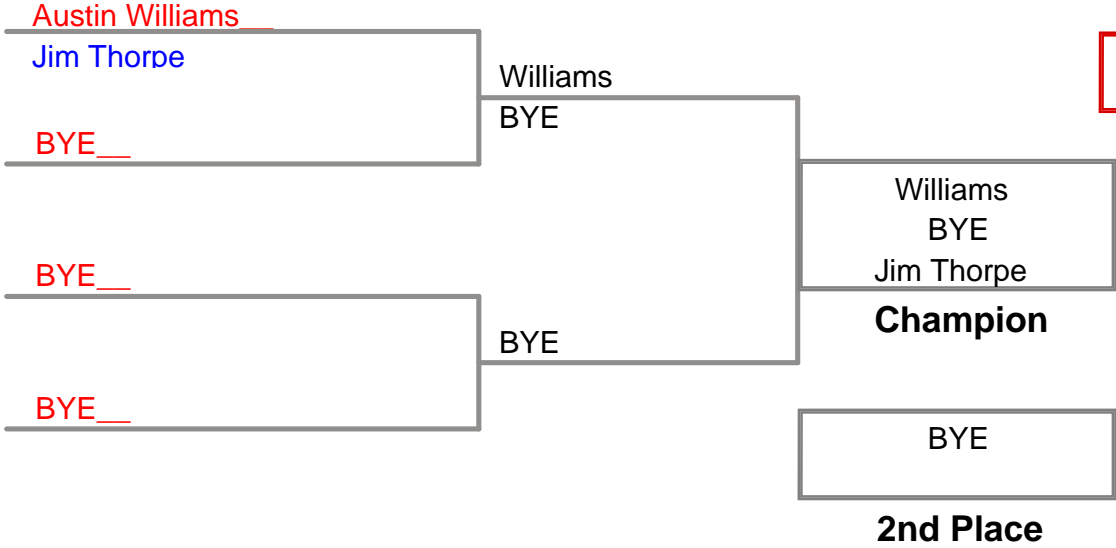

**MAWA North Schuylkil
Intermediate**

95 Lbs

**MAWA North Schuylkil
Intermediate**

105 Lbs

**MAWA North Schuylkil
Intermediate**

110 Lbs

MAWA North Schuylkil
Intermediate

115 Lbs

MAWA North Schuylkil
Intermediate

128 Lbs

**MAWA North Schuylkil
Intermediate**

136 Lbs

**MAWA North Schuylkil
Intermediate**

150 Lbs

MAWA North Schuylkil
Intermediate

175 Lbs