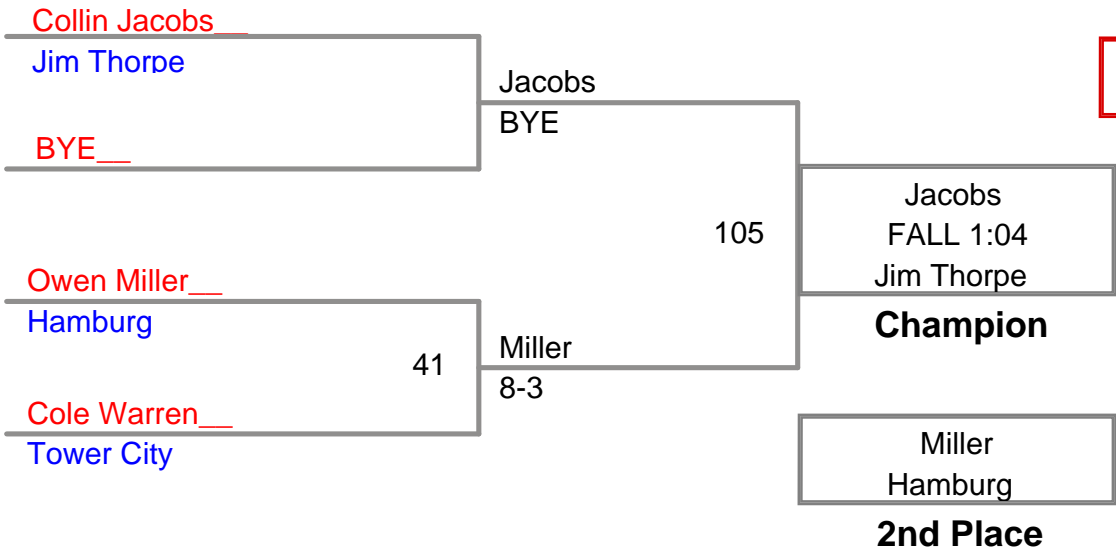

**MAWA North Schuylkil
Intermediate**

136 Lbs