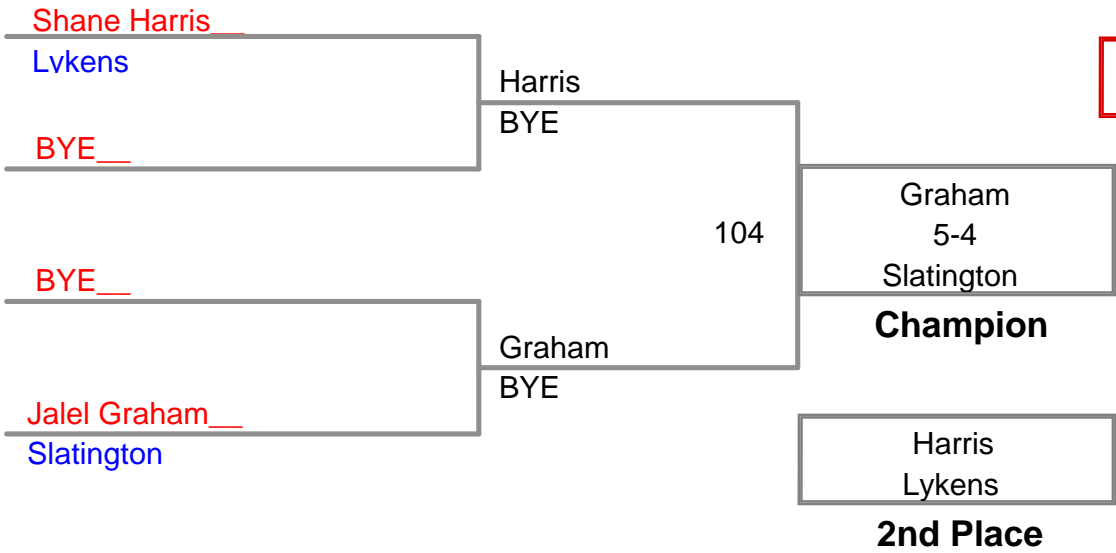

MAWA North Schuylkil
Intermediate

128 Lbs