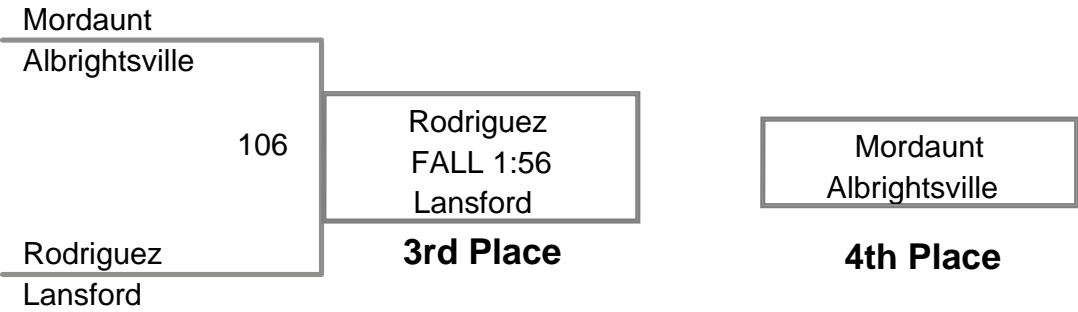

MAWA North Schuylkil
Intermediate

128 Lbs

**MAWA North Schuylkil
Intermediate**

136 Lbs

**MAWA North Schuylkil
Intermediate**

150 Lbs

MAWA North Schuylkil
Intermediate

175 Lbs