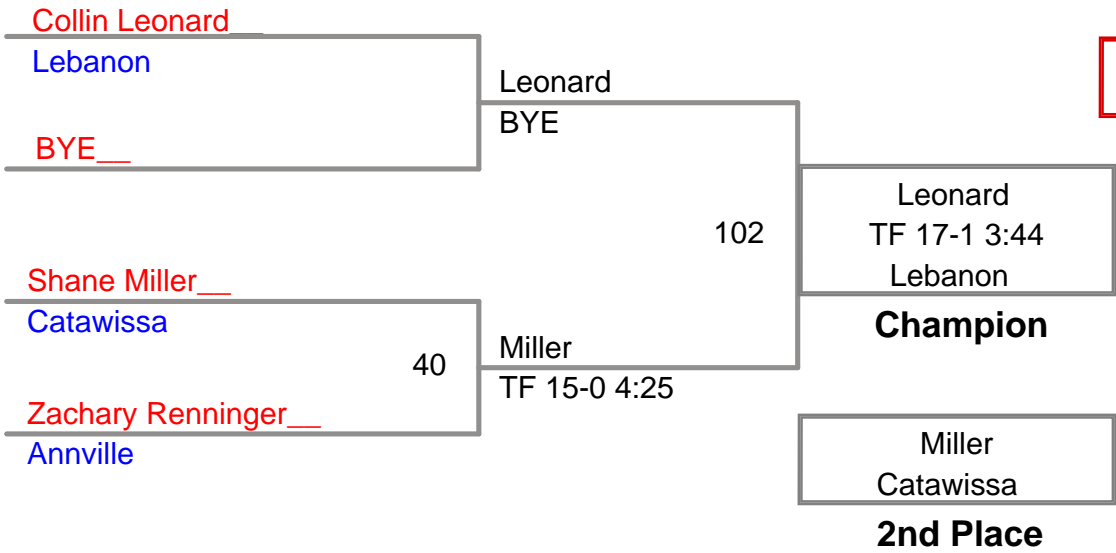

MAWA North Schuylkil
Intermediate

75 Lbs

MAWA North Schuylkil
Intermediate

80 Lbs

MAWA North Schuylkil
Intermediate

85 Lbs

**MAWA North Schuylkil
Intermediate**

90 Lbs

**MAWA North Schuylkil
Intermediate**

95 Lbs

**MAWA North Schuylkil
Intermediate**

105 Lbs

**MAWA North Schuylkil
Intermediate**

110 Lbs

MAWA North Schuylkil
Intermediate

115 Lbs