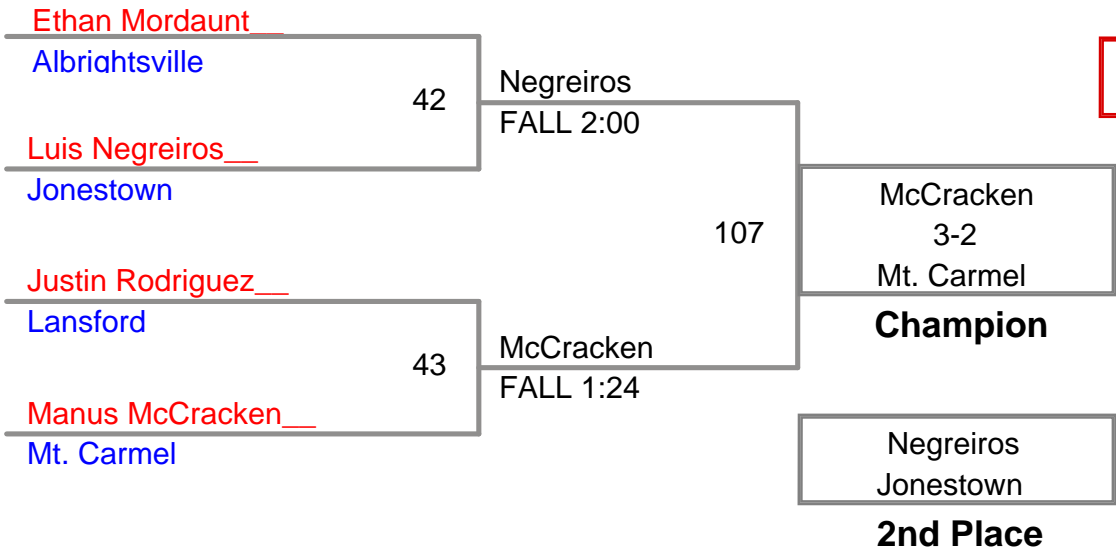

MAWA North Schuylkil
Intermediate

128 Lbs

**MAWA North Schuylkil
Intermediate**

136 Lbs

**MAWA North Schuylkil
Intermediate**

150 Lbs

MAWA North Schuylkil
Intermediate

175 Lbs