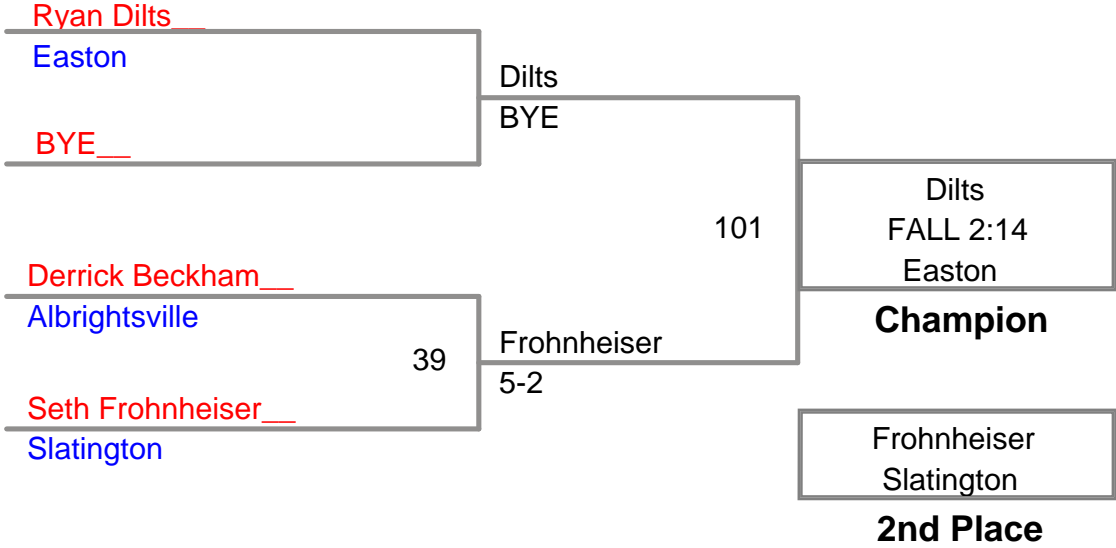

MAWA North Schuylkil
Intermediate

75 Lbs

MAWA North Schuylkil
Intermediate

80 Lbs

MAWA North Schuylkil
Intermediate

85 Lbs

**MAWA North Schuylkil
Intermediate**

90 Lbs

**MAWA North Schuylkil
Intermediate**

95 Lbs

**MAWA North Schuylkil
Intermediate**

105 Lbs

**MAWA North Schuylkil
Intermediate**

110 Lbs

MAWA North Schuylkil
Intermediate

115 Lbs