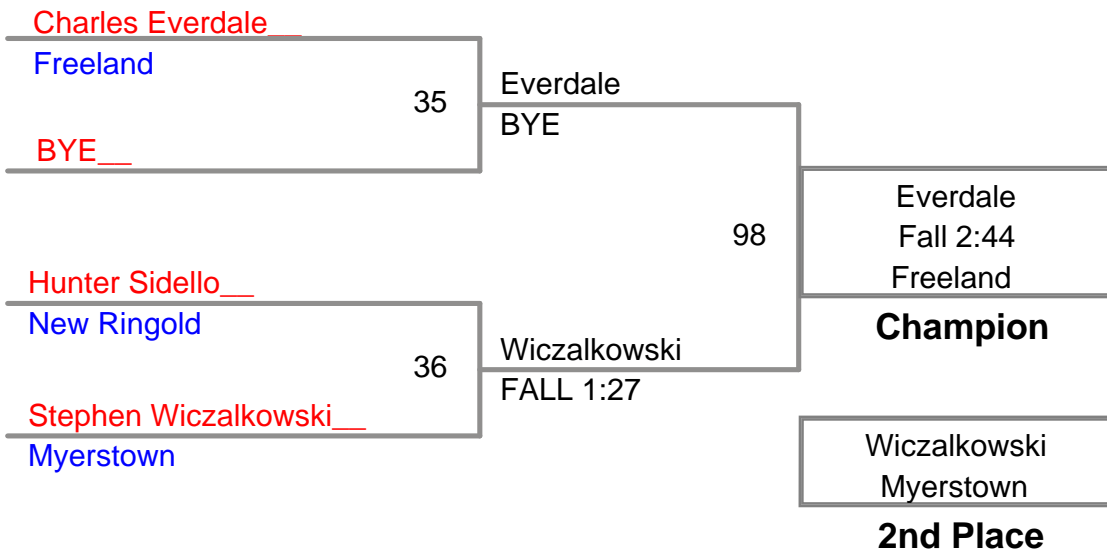

MAWA North Schuylkil
Intermediate

75 Lbs

MAWA North Schuylkil
Intermediate

80 Lbs

MAWA North Schuylkil
Intermediate

85 Lbs

**MAWA North Schuylkil
Intermediate**

90 Lbs

**MAWA North Schuylkil
Intermediate**

95 Lbs

**MAWA North Schuylkil
Intermediate**

105 Lbs

**MAWA North Schuylkil
Intermediate**

110 Lbs

MAWA North Schuylkil
Intermediate

115 Lbs