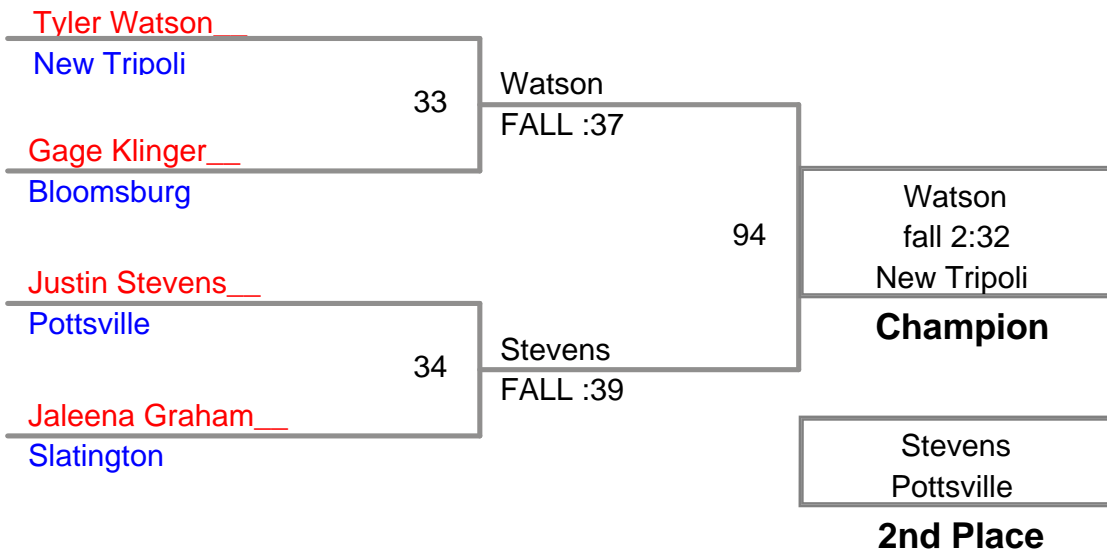

MAWA North Schuylkil
Junior

86 Lbs

MAWA North Schuylkil
Junior

91 Lbs

MAWA North Schuylkil
Junior

98 Lbs

MAWA North Schuylkil
Junior

108 Lbs

**MAWA North Schuylkil
Junior**

140 Lbs