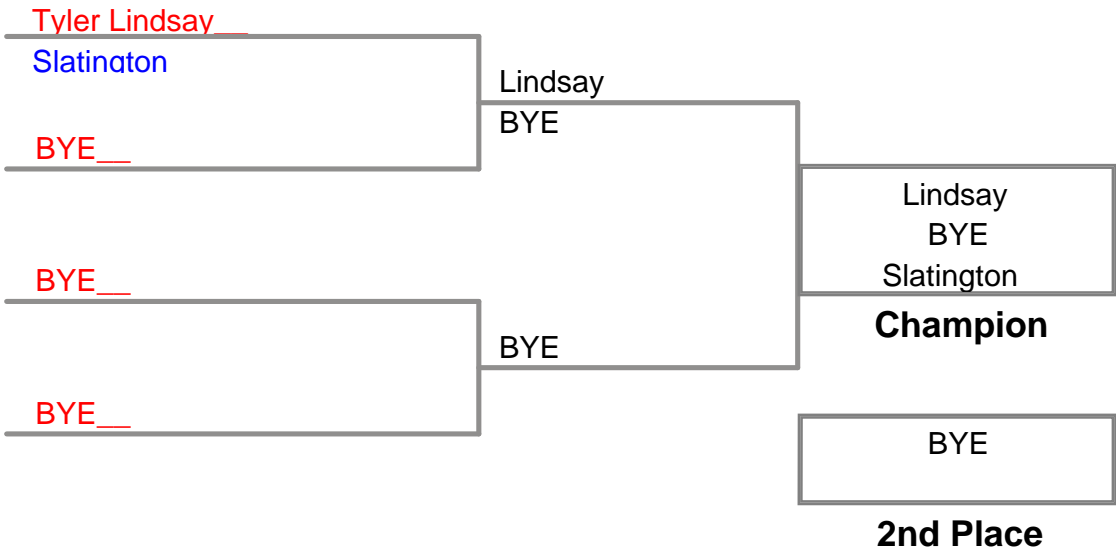

MAWA North Schuylkil
Junior

58 Lbs

**MAWA North Schuylkil
Junior**

70 Lbs

MAWA North Schuylkil
Junior

78 Lbs

MAWA North Schuylkil
Junior

82 Lbs