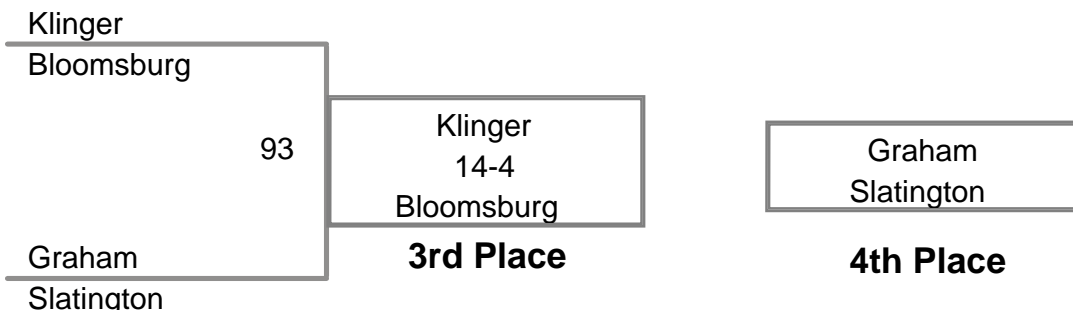

MAWA North Schuylkil
Junior

86 Lbs

MAWA North Schuylkil
Junior

91 Lbs

MAWA North Schuylkil
Junior

98 Lbs

MAWA North Schuylkil
Junior

108 Lbs