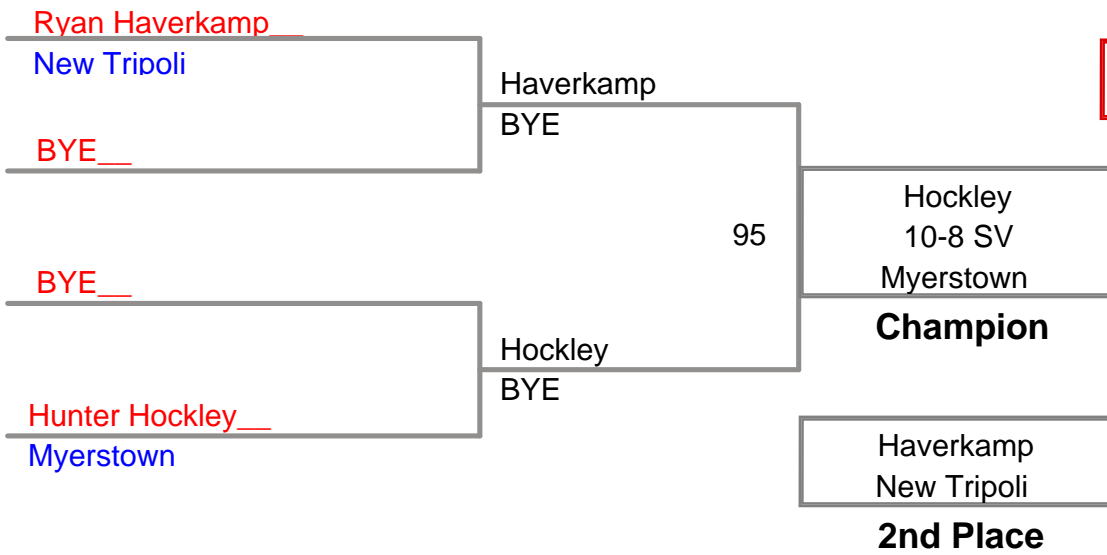

MAWA North Schuylkil
Junior

86 Lbs

MAWA North Schuylkil
Junior

91 Lbs

MAWA North Schuylkil
Junior

98 Lbs

MAWA North Schuylkil
Junior

108 Lbs

**MAWA North Schuylkil
Junior**

140 Lbs