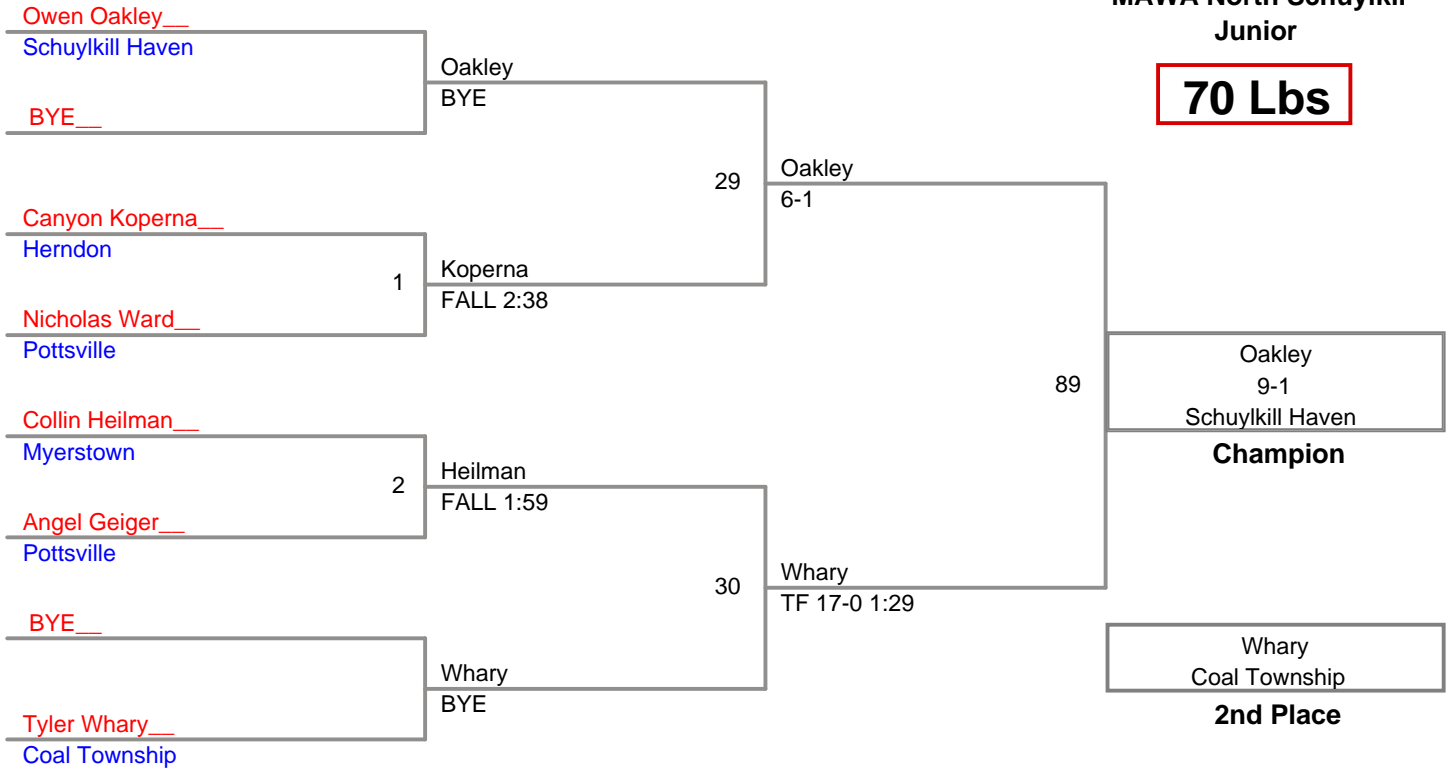

MAWA North Schuylkil
Junior

58 Lbs

**MAWA North Schuylkil
Junior**

70 Lbs

MAWA North Schuylkil
Junior

78 Lbs

MAWA North Schuylkil
Junior

82 Lbs