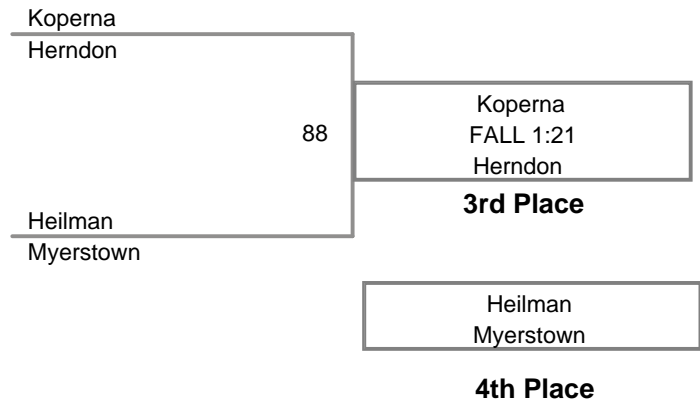

MAWA North Schuylkil
Junior

58 Lbs

**MAWA North Schuylkil
Junior**

70 Lbs

MAWA North Schuylkil
Junior

78 Lbs

MAWA North Schuylkil
Junior

82 Lbs

MAWA North Schuylkil
Junior

86 Lbs

MAWA North Schuylkil
Junior

91 Lbs

MAWA North Schuylkil
Junior

98 Lbs

MAWA North Schuylkil
Junior

108 Lbs

**MAWA North Schuylkil
Junior**

140 Lbs