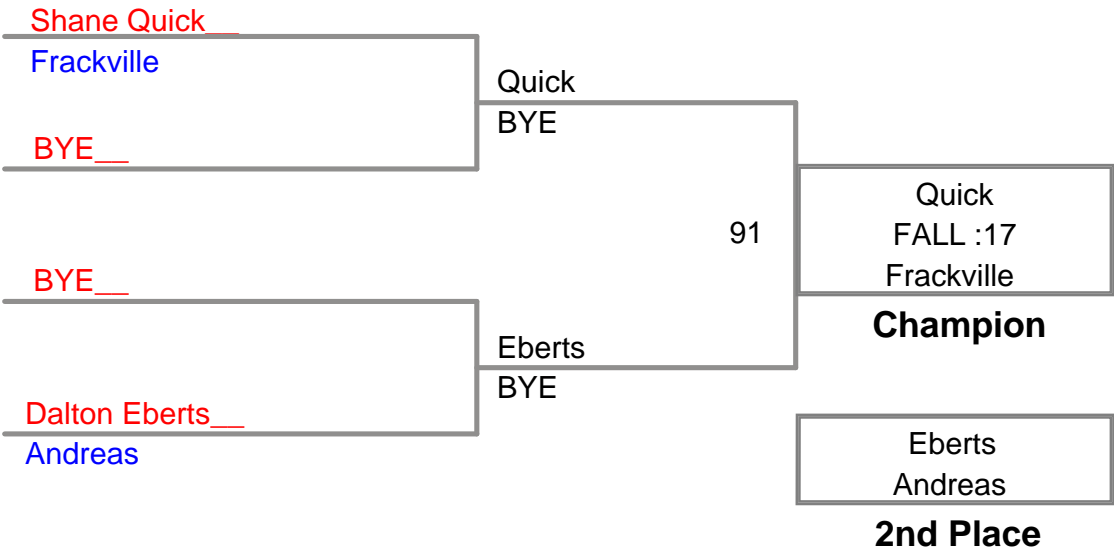

MAWA North Schuylkil
Junior

86 Lbs