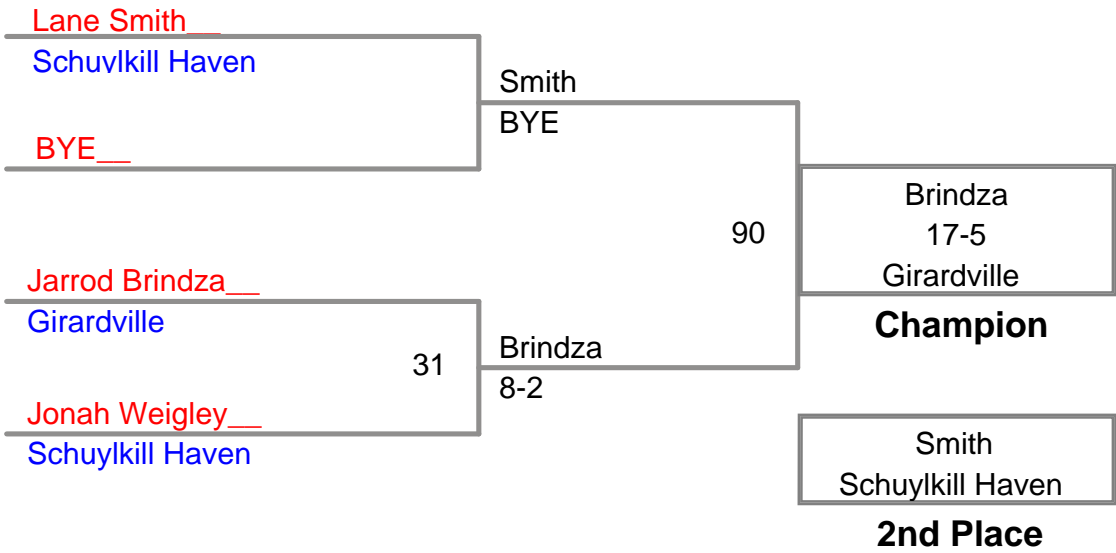

MAWA North Schuylkil
Junior

58 Lbs

**MAWA North Schuylkil
Junior**

70 Lbs

MAWA North Schuylkil
Junior

78 Lbs

MAWA North Schuylkil
Junior

82 Lbs

MAWA North Schuylkil
Junior

86 Lbs

MAWA North Schuylkil
Junior

91 Lbs

MAWA North Schuylkil
Junior

98 Lbs

MAWA North Schuylkil
Junior

108 Lbs