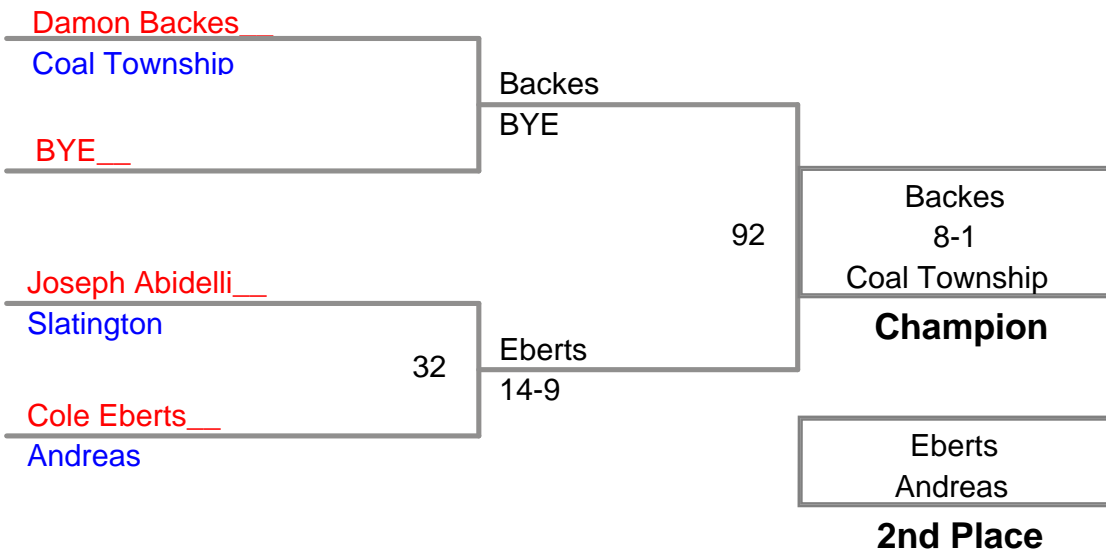

MAWA North Schuylkil
Junior

58 Lbs

**MAWA North Schuylkil
Junior**

70 Lbs

MAWA North Schuylkil
Junior

78 Lbs

MAWA North Schuylkil
Junior

82 Lbs

MAWA North Schuylkil
Junior

86 Lbs

MAWA North Schuylkil
Junior

91 Lbs

MAWA North Schuylkil
Junior

98 Lbs

MAWA North Schuylkil
Junior

108 Lbs

**MAWA North Schuylkil
Junior**

140 Lbs