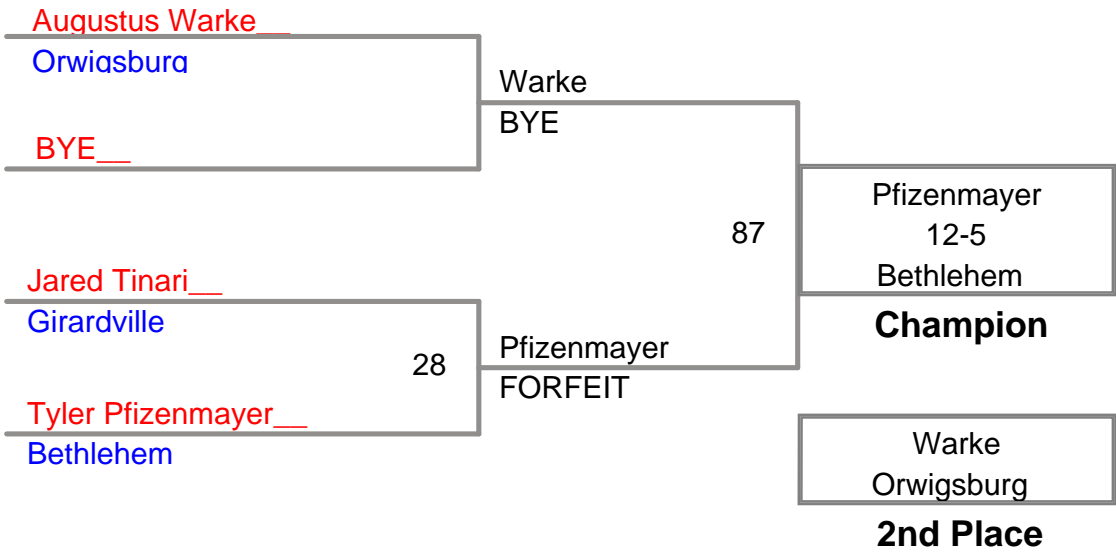

**MAWA North Schuylkil  
Midget**

**50 Lbs**

**MAWA North Schuylkil  
Midget**

**58 Lbs**

**MAWA North Schuylkil  
Midget**

**62 Lbs**

MAWA North Schuylkil  
Midget

**66 Lbs**

**MAWA North Schuylkil  
Midget**

**70 Lbs**

**MAWA North Schuylkil  
Midget**

**75 Lbs**

MAWA North Schuylkil  
Midget

**85 Lbs**

MAWA North Schuylkil  
Midget

Cruz Banda

Tower City

BYE\_\_

BYE\_\_

BYE\_\_

Banda

BYE

BYE

**93 Lbs**