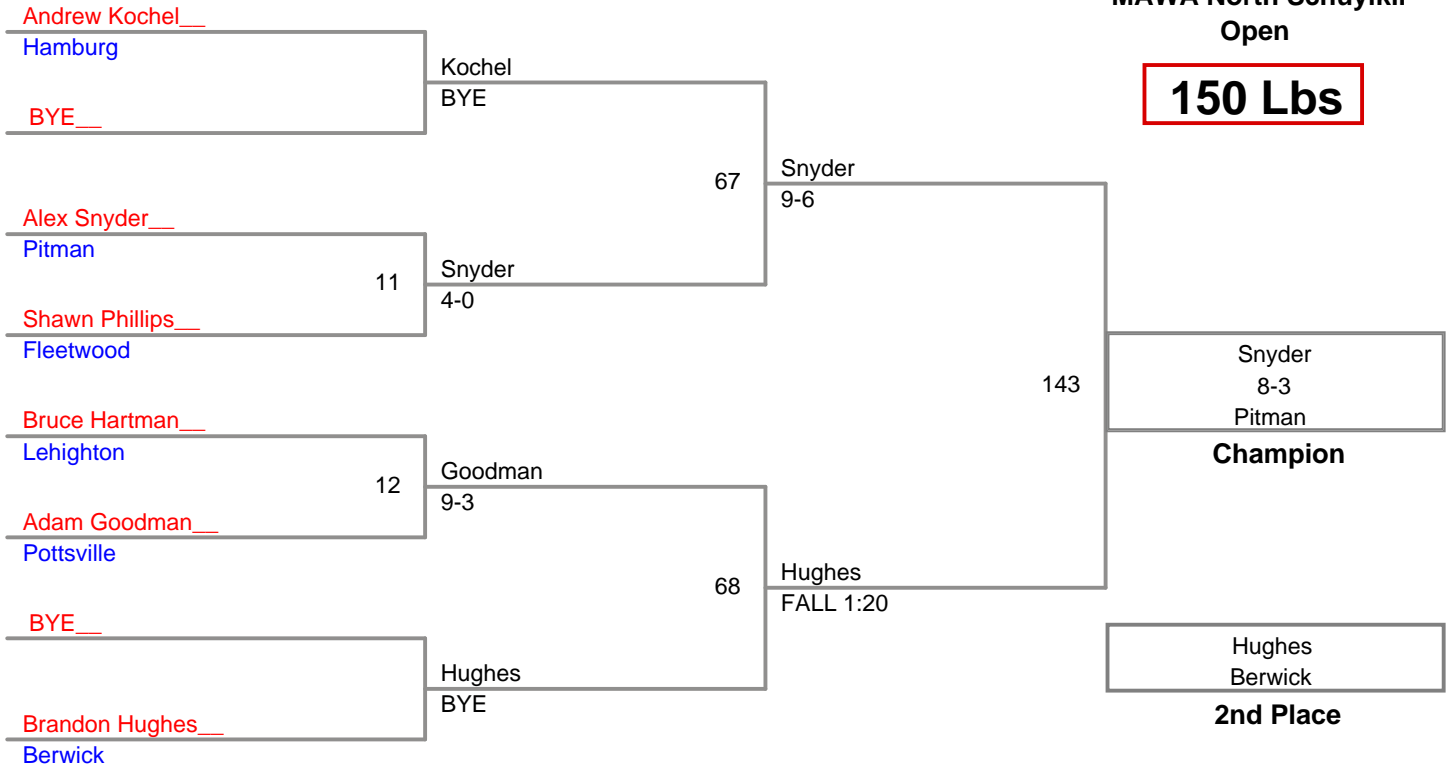

MAWA North Schuylkil
Open

125 Lbs

MAWA North Schuylkil
Open

135 Lbs

MAWA North Schuylkil
Open

142 Lbs

**MAWA North Schuylkil
Open**

150 Lbs

**MAWA North Schuylkil
Open**

158 Lbs

**MAWA North Schuylkil
Open**

167 Lbs

**MAWA North Schuylkil
Open**

177 Lbs

MAWA North Schuylkil
Open

190 Lbs

MAWA North Schuylkil
Open

220 Lbs

**MAWA North Schuylkil
Open**

285 Lbs