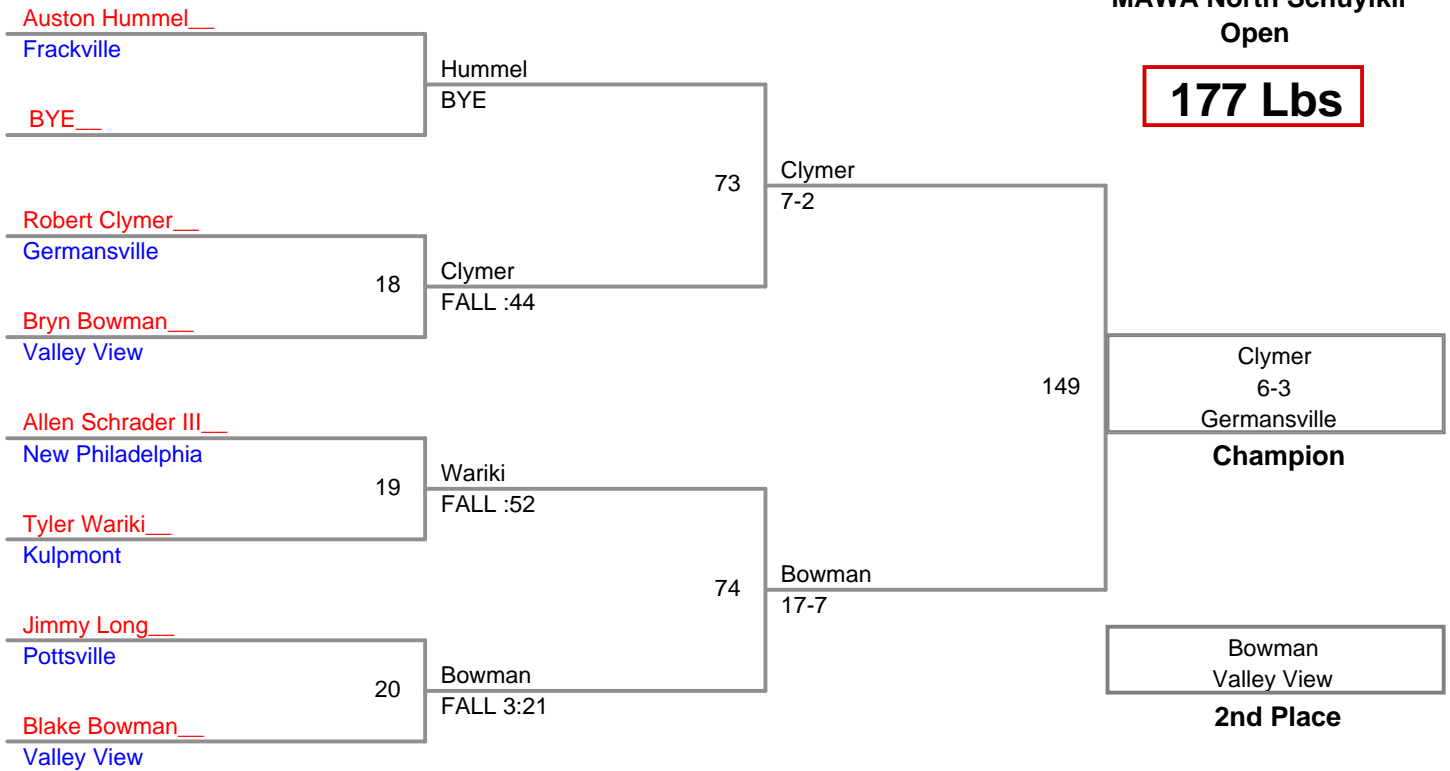

**MAWA North Schuylkil
Open**

158 Lbs

**MAWA North Schuylkil
Open**

167 Lbs

**MAWA North Schuylkil
Open**

177 Lbs

MAWA North Schuylkil
Open

190 Lbs

MAWA North Schuylkil
Open

220 Lbs

**MAWA North Schuylkil
Open**

285 Lbs