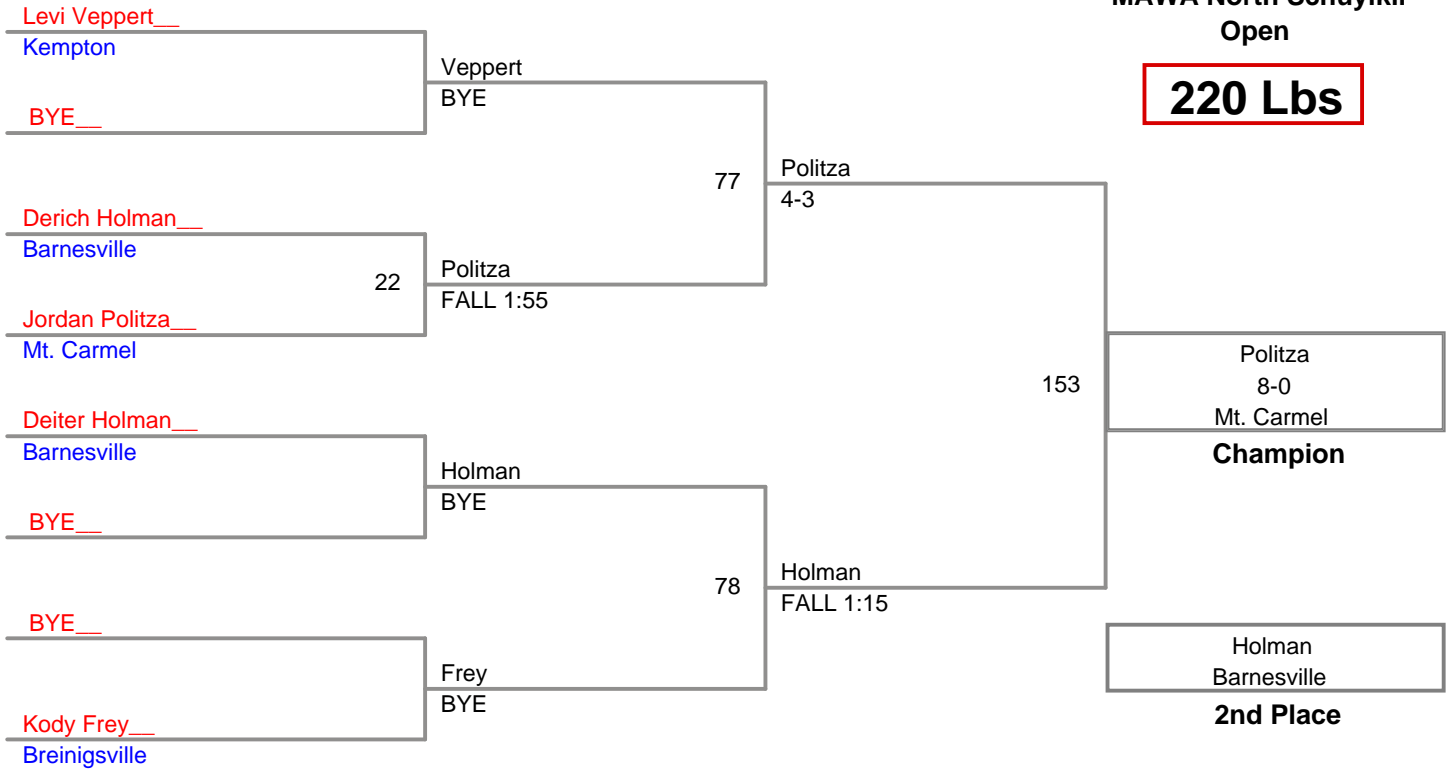

**MAWA North Schuylkil
Open**

158 Lbs

**MAWA North Schuylkil
Open**

167 Lbs

**MAWA North Schuylkil
Open**

177 Lbs

MAWA North Schuylkil
Open

190 Lbs

MAWA North Schuylkil
Open

220 Lbs

**MAWA North Schuylkil
Open**

285 Lbs