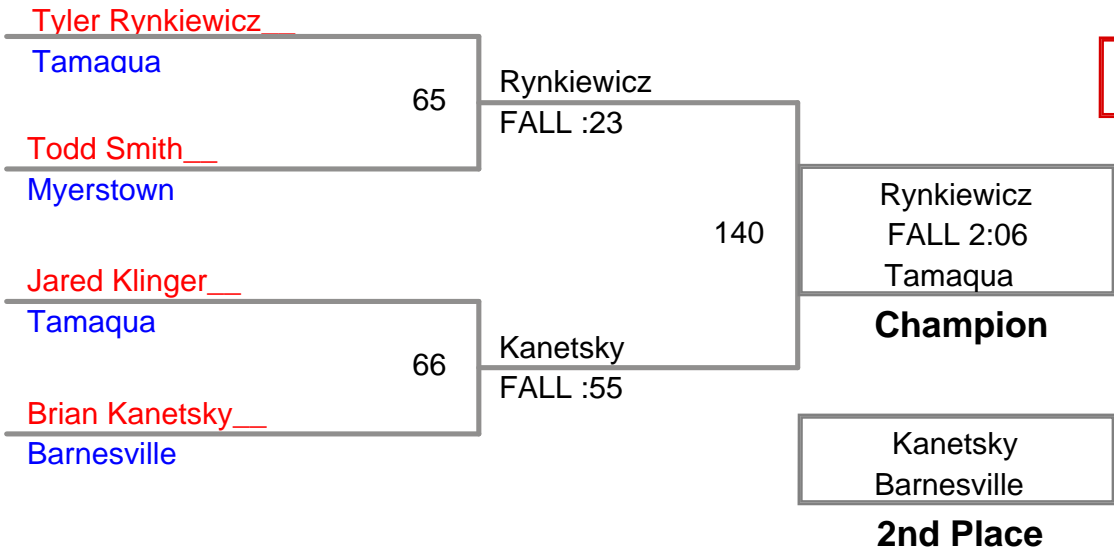

MAWA North Schuylkil
Open

125 Lbs

MAWA North Schuylkil
Open

135 Lbs

MAWA North Schuylkil
Open

142 Lbs

**MAWA North Schuylkil
Open**

150 Lbs

**MAWA North Schuylkil
Open**

158 Lbs

**MAWA North Schuylkil
Open**

167 Lbs

**MAWA North Schuylkil
Open**

177 Lbs

MAWA North Schuylkil
Open

190 Lbs