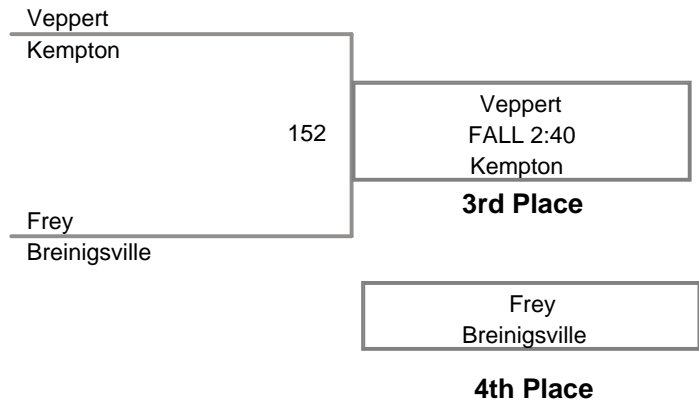

**MAWA North Schuylkil
Open**

158 Lbs

**MAWA North Schuylkil
Open**

167 Lbs

**MAWA North Schuylkil
Open**

177 Lbs

MAWA North Schuylkil
Open

190 Lbs

MAWA North Schuylkil
Open

220 Lbs

**MAWA North Schuylkil
Open**

285 Lbs