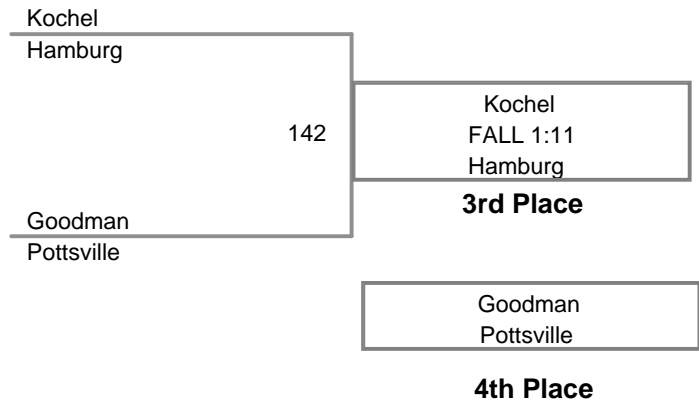

MAWA North Schuylkil
Open

125 Lbs

MAWA North Schuylkil
Open

135 Lbs

MAWA North Schuylkil
Open

142 Lbs

**MAWA North Schuylkil
Open**

150 Lbs

**MAWA North Schuylkil
Open**

158 Lbs

**MAWA North Schuylkil
Open**

167 Lbs

**MAWA North Schuylkil
Open**

177 Lbs

MAWA North Schuylkil
Open

190 Lbs

MAWA North Schuylkil
Open

220 Lbs

**MAWA North Schuylkil
Open**

285 Lbs