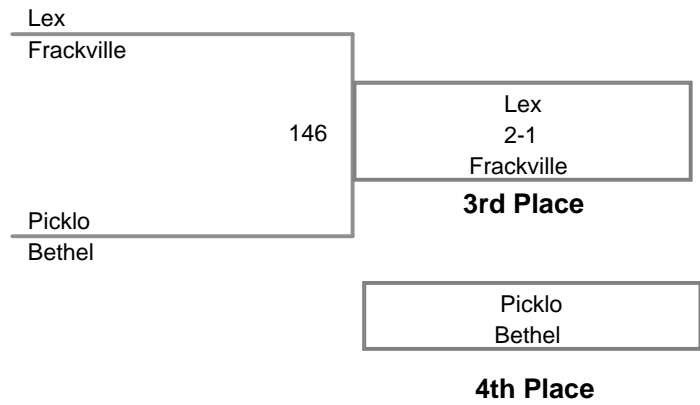

MAWA North Schuylkil
Open

125 Lbs

MAWA North Schuylkil
Open

135 Lbs

MAWA North Schuylkil
Open

142 Lbs

**MAWA North Schuylkil
Open**

150 Lbs

**MAWA North Schuylkil
Open**

158 Lbs

**MAWA North Schuylkil
Open**

167 Lbs

**MAWA North Schuylkil
Open**

177 Lbs

MAWA North Schuylkil
Open

190 Lbs

MAWA North Schuylkil
Open

220 Lbs

**MAWA North Schuylkil
Open**

285 Lbs