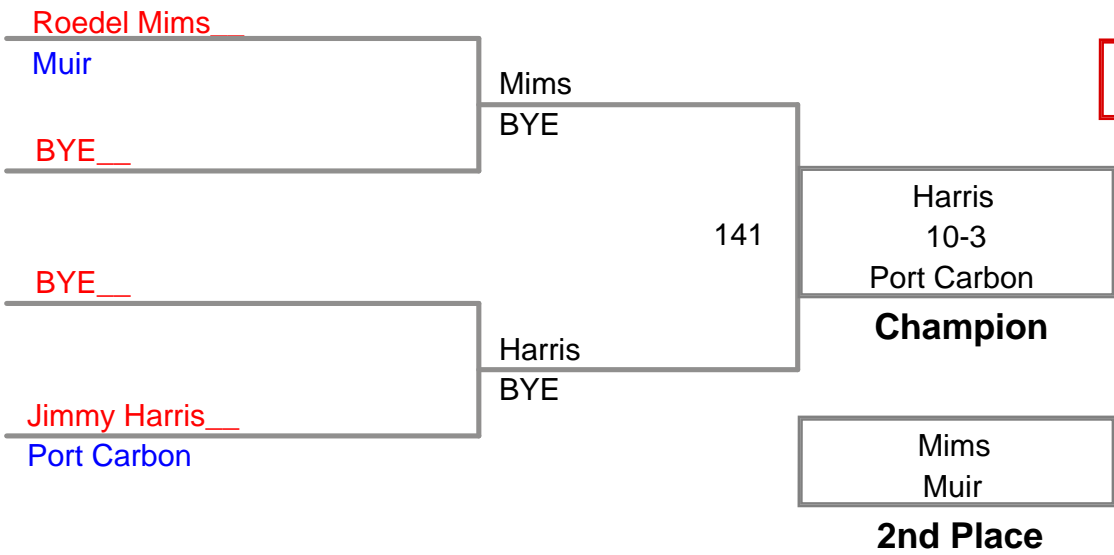

MAWA North Schuylkil
Open

125 Lbs

MAWA North Schuylkil
Open

135 Lbs

MAWA North Schuylkil
Open

142 Lbs

**MAWA North Schuylkil
Open**

150 Lbs

**MAWA North Schuylkil
Open**

158 Lbs

**MAWA North Schuylkil
Open**

167 Lbs

**MAWA North Schuylkil
Open**

177 Lbs

MAWA North Schuylkil
Open

190 Lbs

MAWA North Schuylkil
Open

220 Lbs

**MAWA North Schuylkil
Open**

285 Lbs