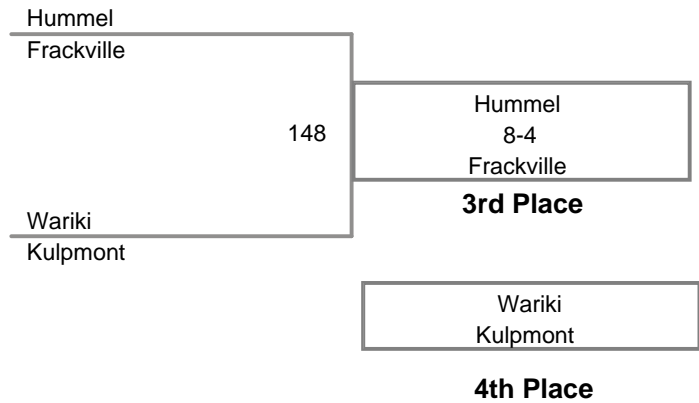

MAWA North Schuylkil
Open

125 Lbs

MAWA North Schuylkil
Open

135 Lbs

MAWA North Schuylkil
Open

142 Lbs

**MAWA North Schuylkil
Open**

150 Lbs

**MAWA North Schuylkil
Open**

158 Lbs

**MAWA North Schuylkil
Open**

167 Lbs

**MAWA North Schuylkil
Open**

177 Lbs

MAWA North Schuylkil
Open

190 Lbs

MAWA North Schuylkil
Open

220 Lbs

**MAWA North Schuylkil
Open**

285 Lbs