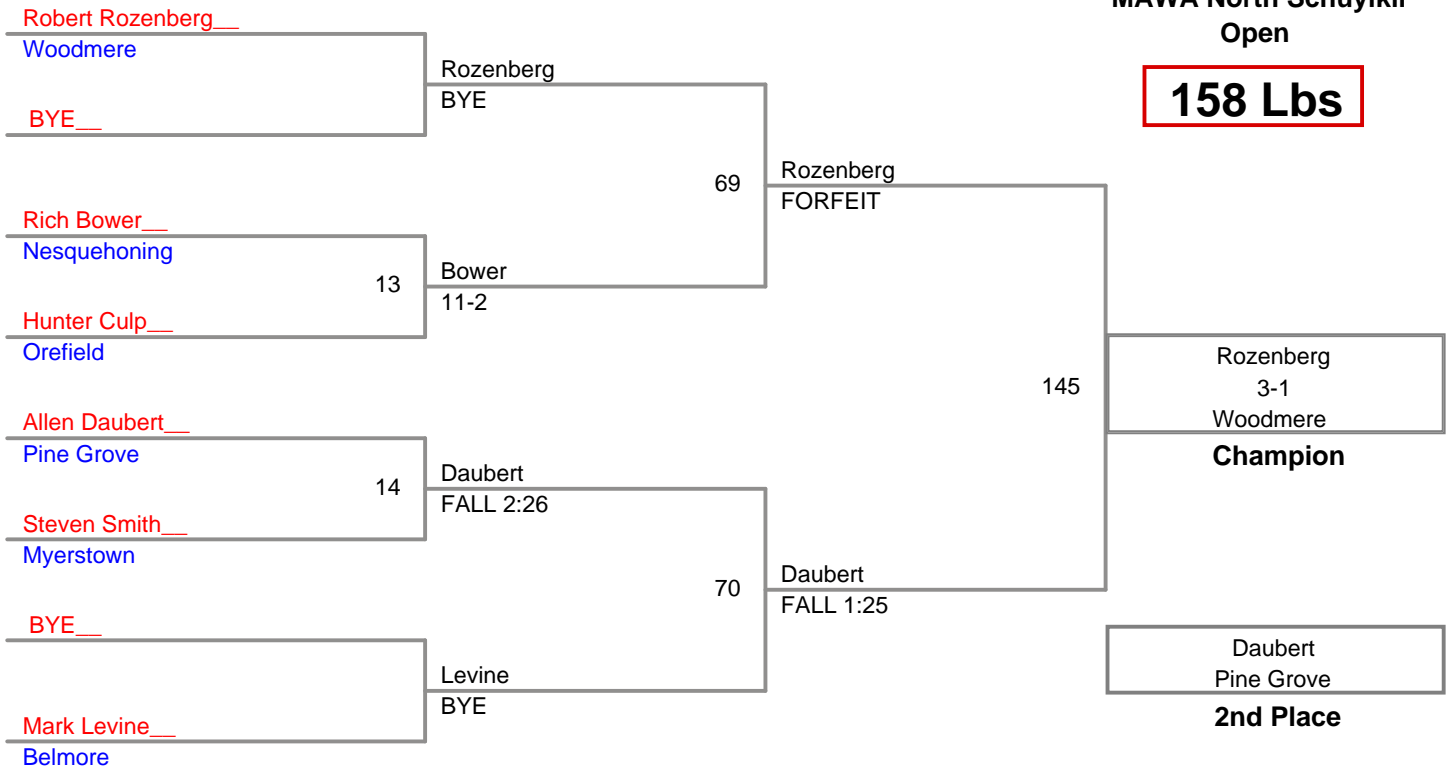

MAWA North Schuylkil
Open

125 Lbs

MAWA North Schuylkil
Open

135 Lbs

MAWA North Schuylkil
Open

142 Lbs

**MAWA North Schuylkil
Open**

150 Lbs

**MAWA North Schuylkil
Open**

158 Lbs

**MAWA North Schuylkil
Open**

167 Lbs

**MAWA North Schuylkil
Open**

177 Lbs

MAWA North Schuylkil
Open

190 Lbs

MAWA North Schuylkil
Open

220 Lbs

**MAWA North Schuylkil
Open**

285 Lbs