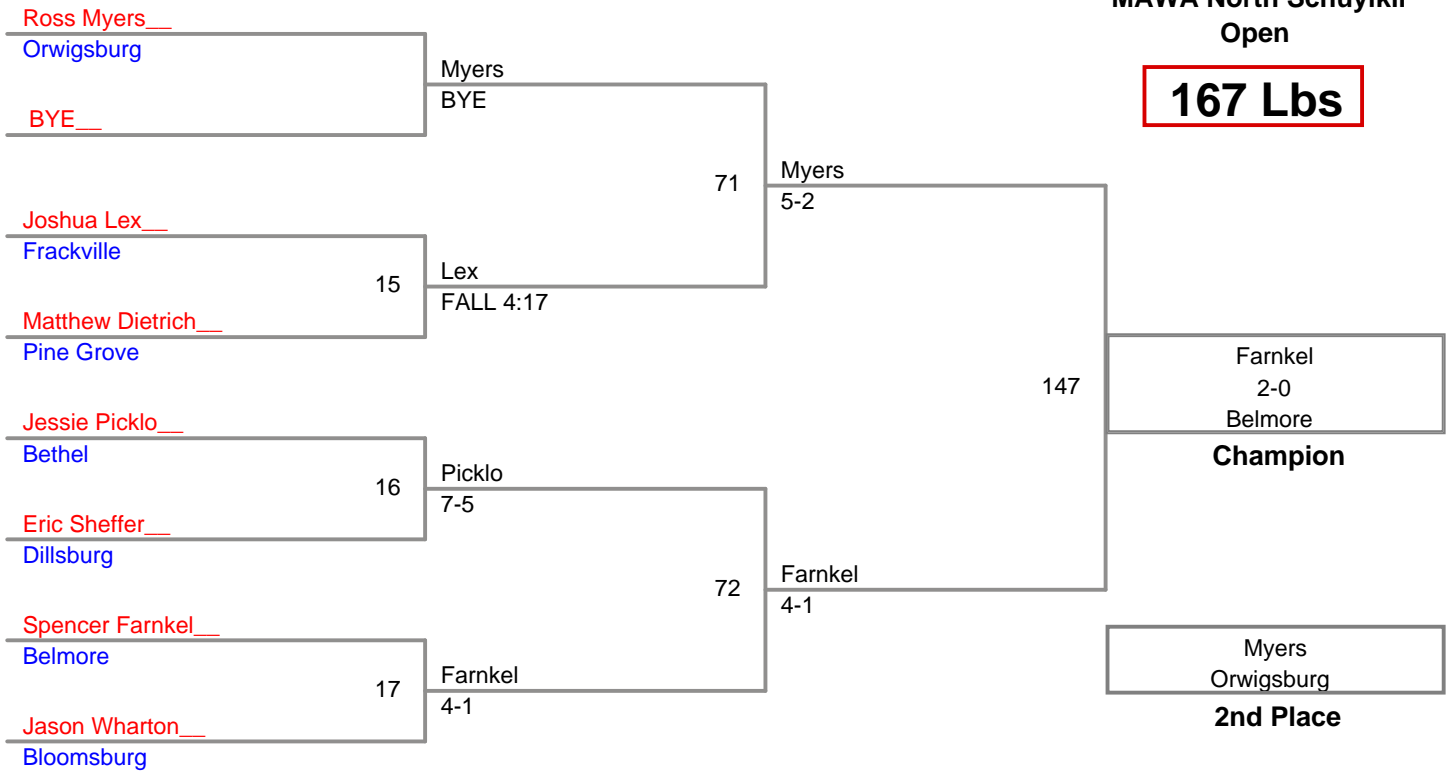

MAWA North Schuylkil
Open

125 Lbs

MAWA North Schuylkil
Open

135 Lbs

MAWA North Schuylkil
Open

142 Lbs

**MAWA North Schuylkil
Open**

150 Lbs

**MAWA North Schuylkil
Open**

158 Lbs

**MAWA North Schuylkil
Open**

167 Lbs

**MAWA North Schuylkil
Open**

177 Lbs

MAWA North Schuylkil
Open

190 Lbs

MAWA North Schuylkil
Open

220 Lbs

**MAWA North Schuylkil
Open**

285 Lbs