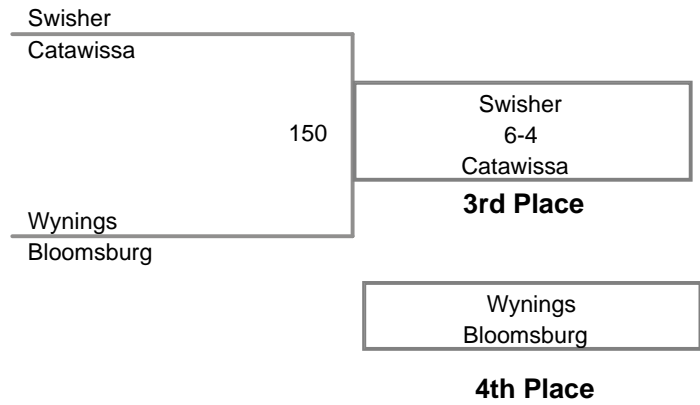

MAWA North Schuylkil
Open

125 Lbs

MAWA North Schuylkil
Open

135 Lbs

MAWA North Schuylkil
Open

142 Lbs

**MAWA North Schuylkil
Open**

150 Lbs

**MAWA North Schuylkil
Open**

158 Lbs

**MAWA North Schuylkil
Open**

167 Lbs

**MAWA North Schuylkil
Open**

177 Lbs

MAWA North Schuylkil
Open

190 Lbs

MAWA North Schuylkil
Open

220 Lbs

**MAWA North Schuylkil
Open**

285 Lbs