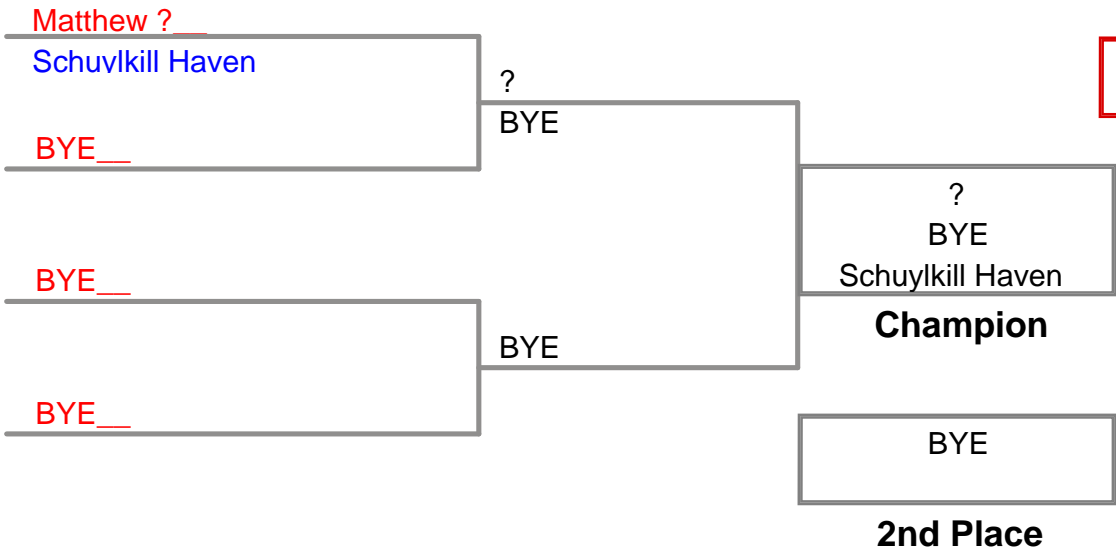

MAWA North Schuylkil
Open

125 Lbs

MAWA North Schuylkil
Open

135 Lbs

MAWA North Schuylkil
Open

142 Lbs

**MAWA North Schuylkil
Open**

150 Lbs

**MAWA North Schuylkil
Open**

158 Lbs

**MAWA North Schuylkil
Open**

167 Lbs

**MAWA North Schuylkil
Open**

177 Lbs

MAWA North Schuylkil
Open

190 Lbs