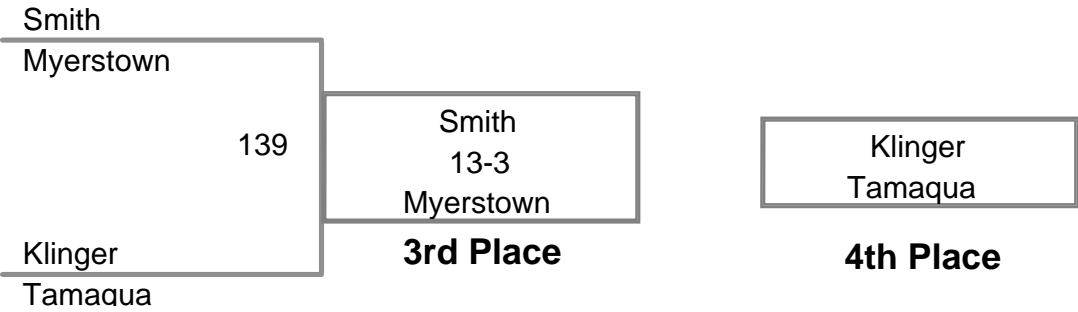

MAWA North Schuylkil
Open

125 Lbs

MAWA North Schuylkil
Open

135 Lbs

MAWA North Schuylkil
Open

142 Lbs

**MAWA North Schuylkil
Open**

150 Lbs

**MAWA North Schuylkil
Open**

158 Lbs

**MAWA North Schuylkil
Open**

167 Lbs

**MAWA North Schuylkil
Open**

177 Lbs

MAWA North Schuylkil
Open

190 Lbs