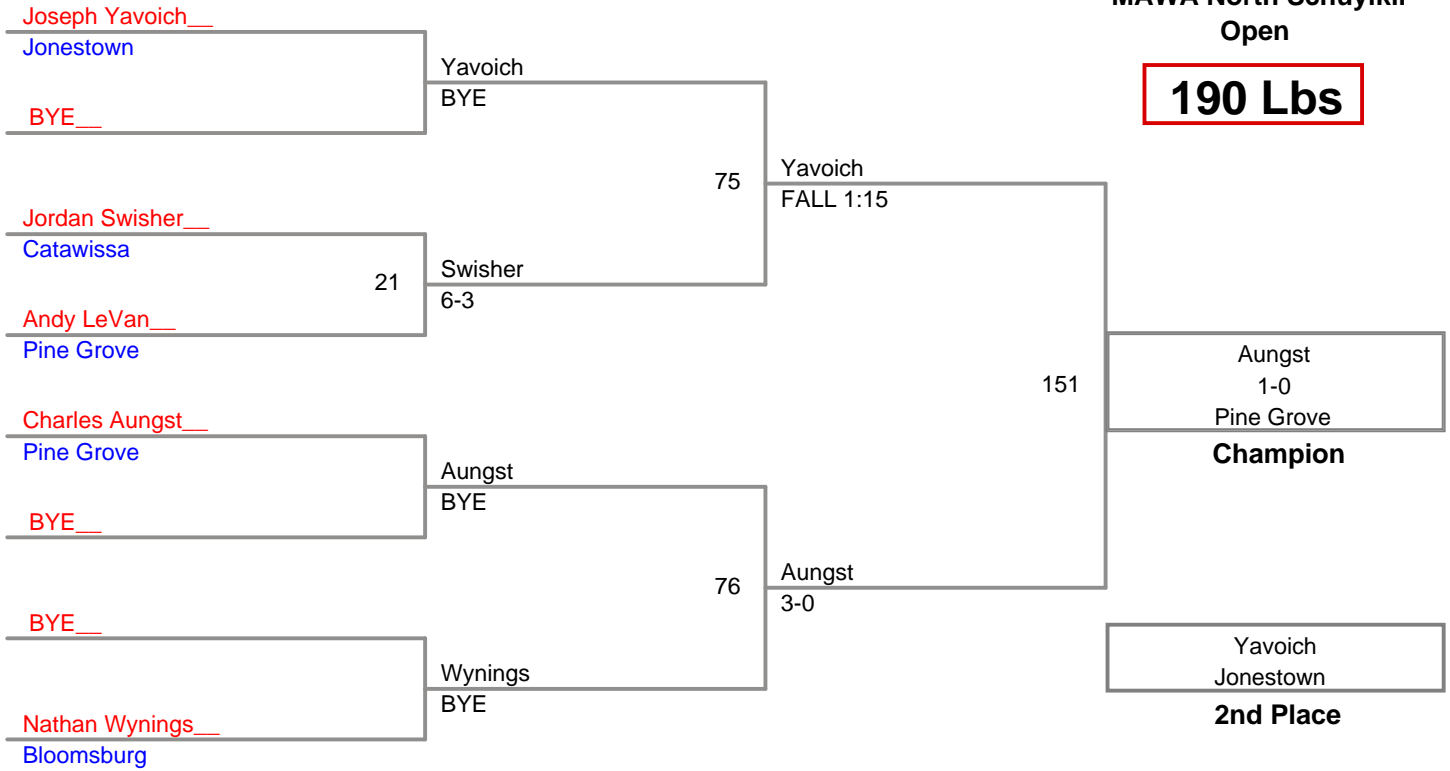

**MAWA North Schuylkil
Open**

158 Lbs

**MAWA North Schuylkil
Open**

167 Lbs

**MAWA North Schuylkil
Open**

177 Lbs

MAWA North Schuylkil
Open

190 Lbs

MAWA North Schuylkil
Open

220 Lbs

**MAWA North Schuylkil
Open**

285 Lbs