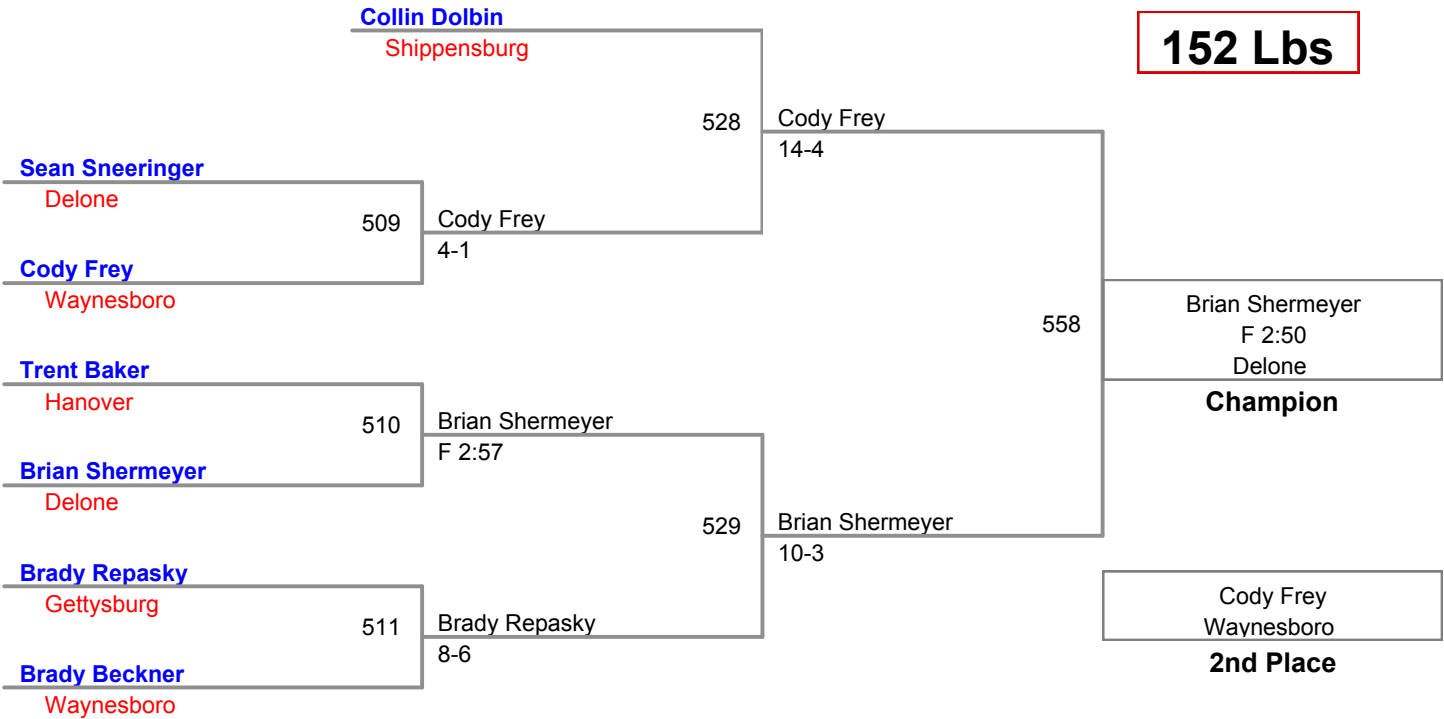

Champion

Matthew Yingling
Finksburg

2nd Place

3rd Place

3 Participant Round Robin

**MAWA District Qualifier
Advanced (on Mat 4)**

**MAWA District Qualifier
Advanced (on Mat 5)**

152 Lbs