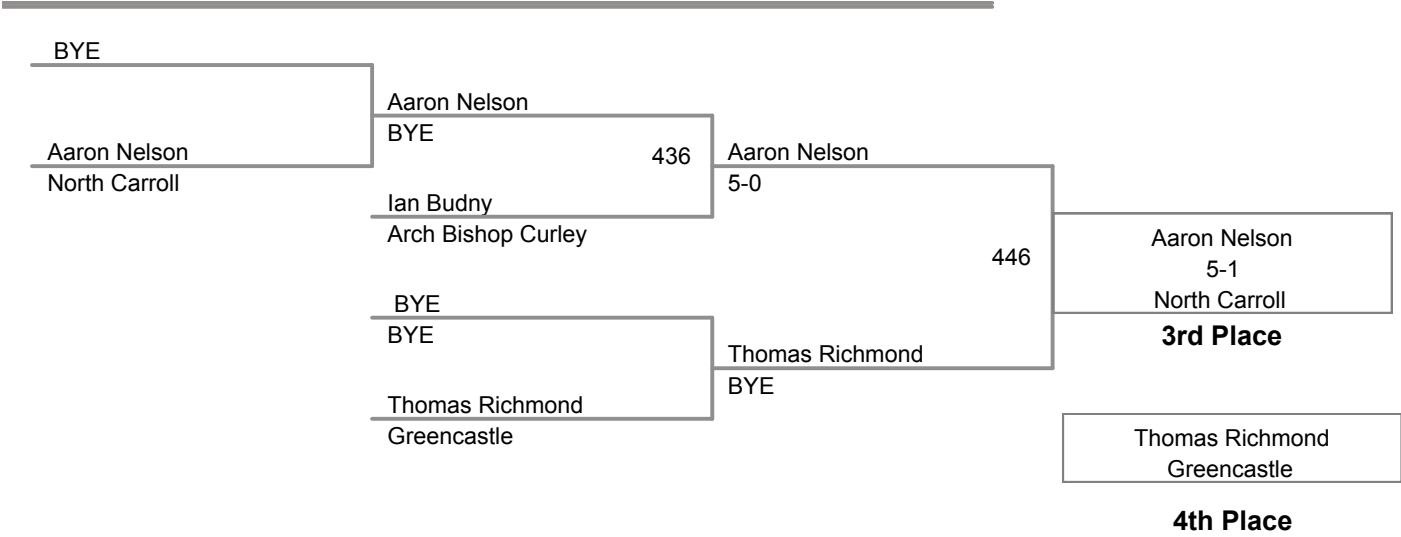

105 Lbs

Gage Donovan Hanover	606	Gage Donovan 8-5
Haven Huntsberry Rohrersville		
Conner Smith Carlisle	625	Conner Smith 11-7
Gage Donovan Hanover		
Haven Huntsberry Rohrersville	648	Conner Smith 15-3
Conner Smith Carlisle		

Conner Smith
Carlisle

Champion

Gage Donovan
Hanover

2nd Place

Haven Huntsberry
Rohrersville

3rd Place

3 Participant Round Robin

**MAWA District Qualifier
Advanced (on Mat 4)**

110 Lbs