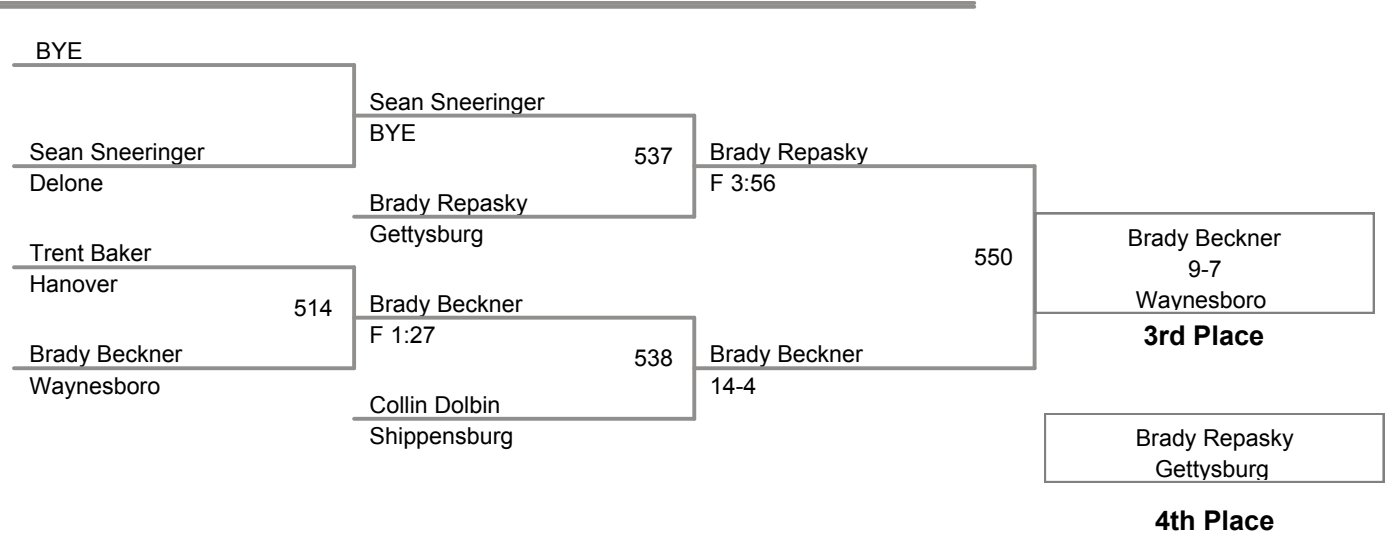

Champion

Matthew Yingling
Finksburg

2nd Place

3rd Place

3 Participant Round Robin

**MAWA District Qualifier
Advanced (on Mat 4)**

**MAWA District Qualifier
Advanced (on Mat 5)**

152 Lbs