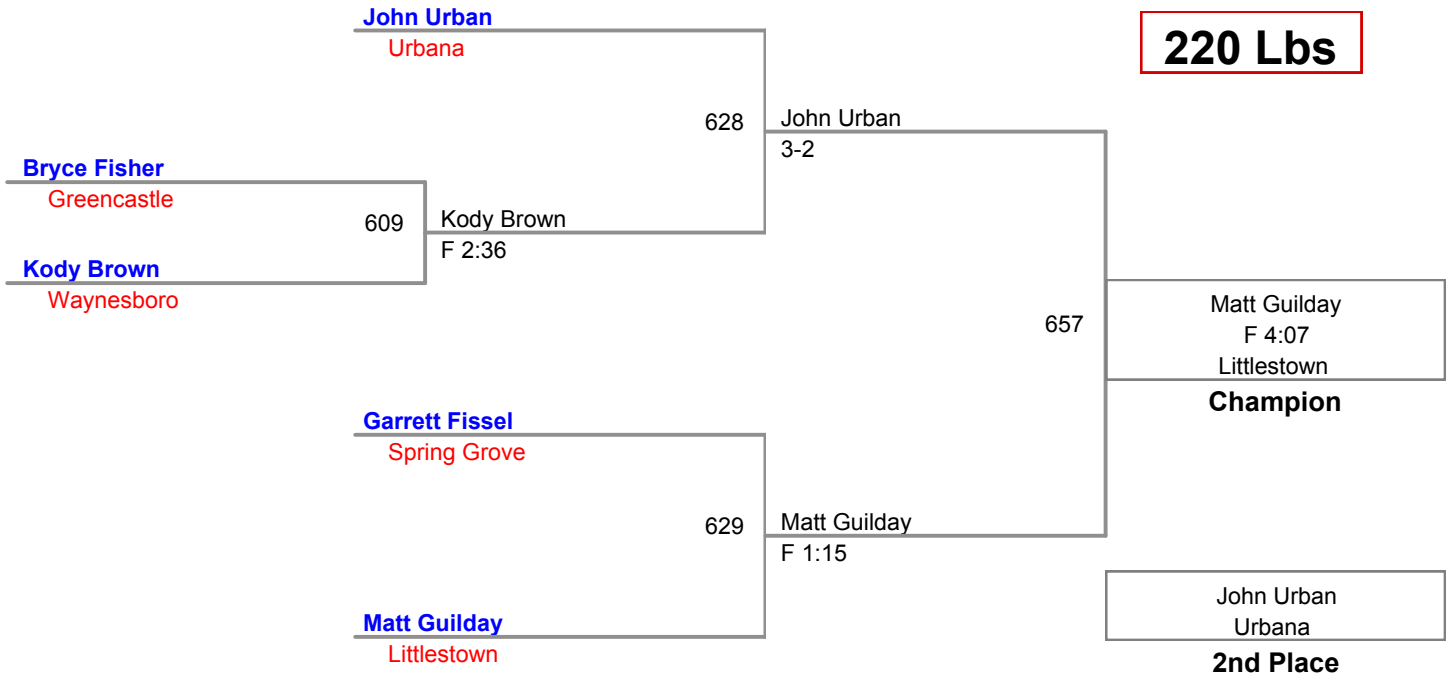

Bobo Baker
Hagerstown

Champion

Jason Martinez
Dover

2nd Place

3rd Place

3 Participant Round Robin

**MAWA District Qualifier
Advanced (on Mat 6)**

220 Lbs