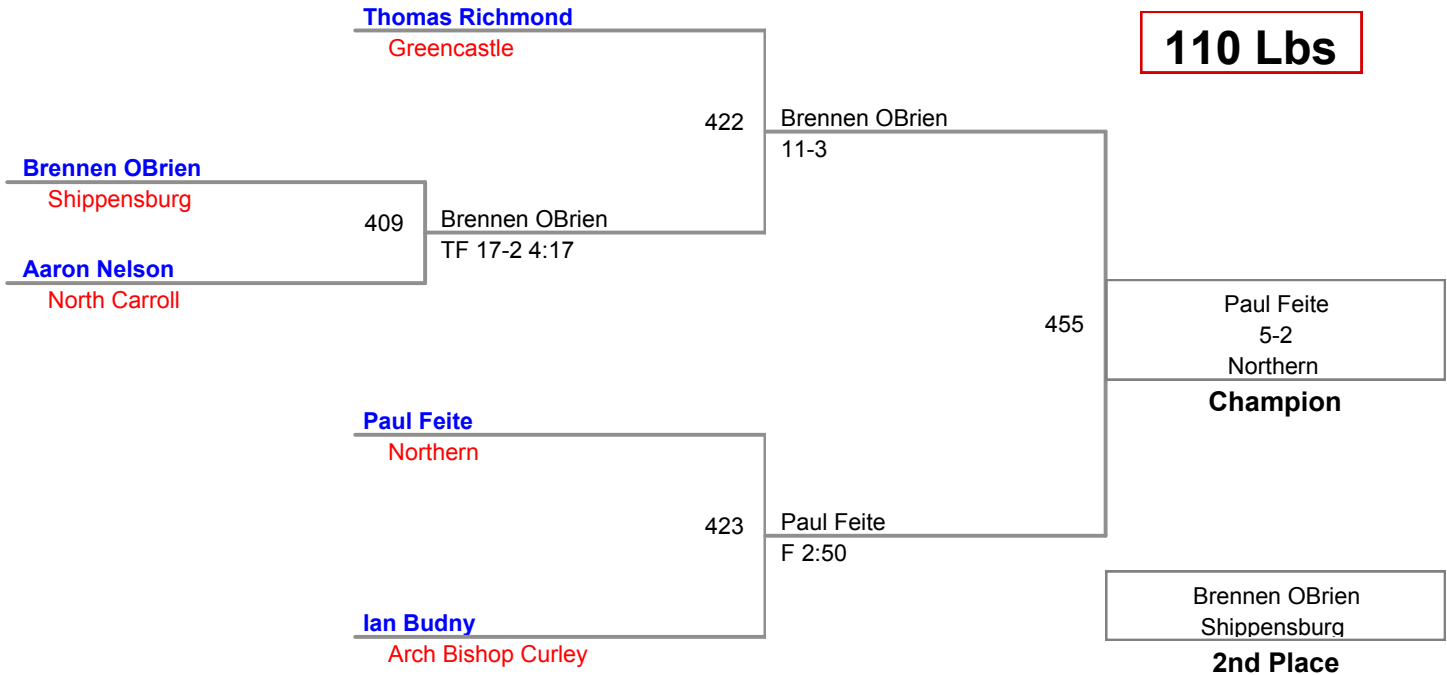

105 Lbs

Gage Donovan Hanover	606	Gage Donovan 8-5
Haven Huntsberry Rohrersville		
Conner Smith Carlisle	625	Conner Smith 11-7
Gage Donovan Hanover		
Haven Huntsberry Rohrersville	648	Conner Smith 15-3
Conner Smith Carlisle		

Conner Smith
Carlisle

Champion

Gage Donovan
Hanover

2nd Place

Haven Huntsberry
Rohrersville

3rd Place

3 Participant Round Robin

**MAWA District Qualifier
Advanced (on Mat 4)**

110 Lbs