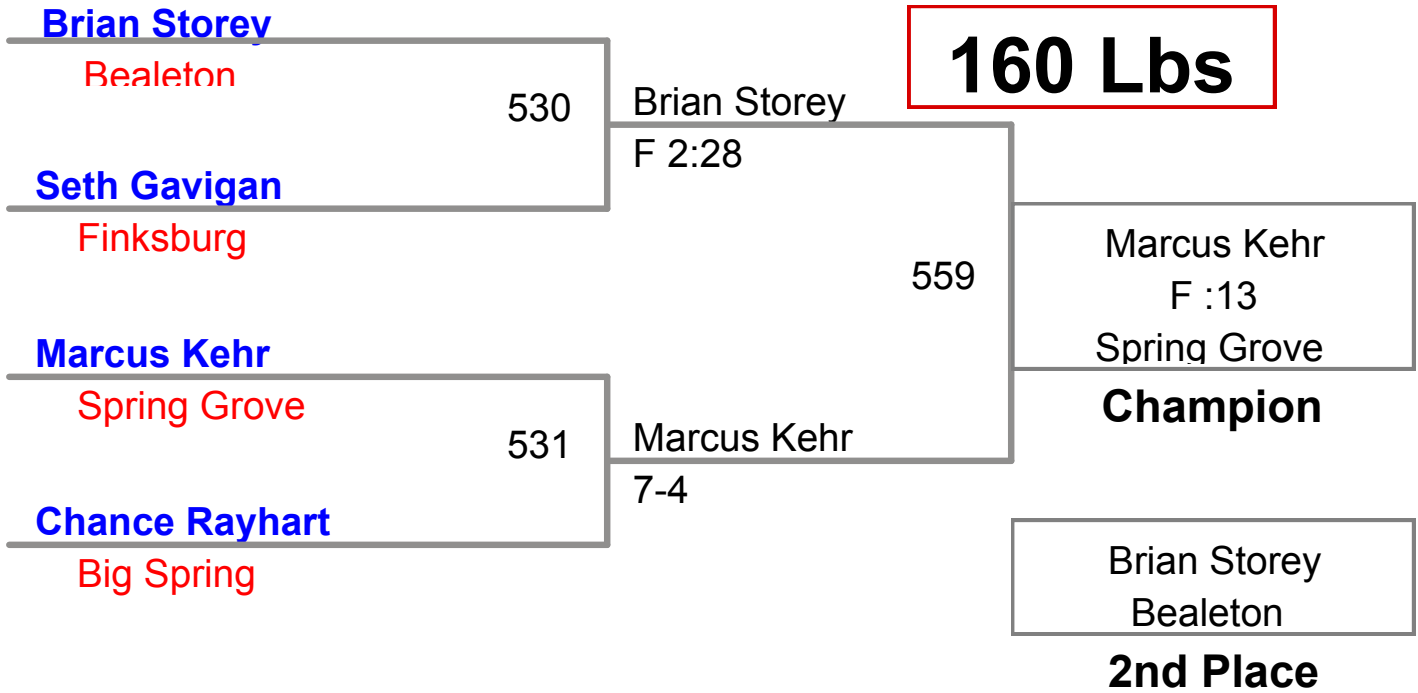

**MAWA District Qualifier
Advanced (on Mat 5)**