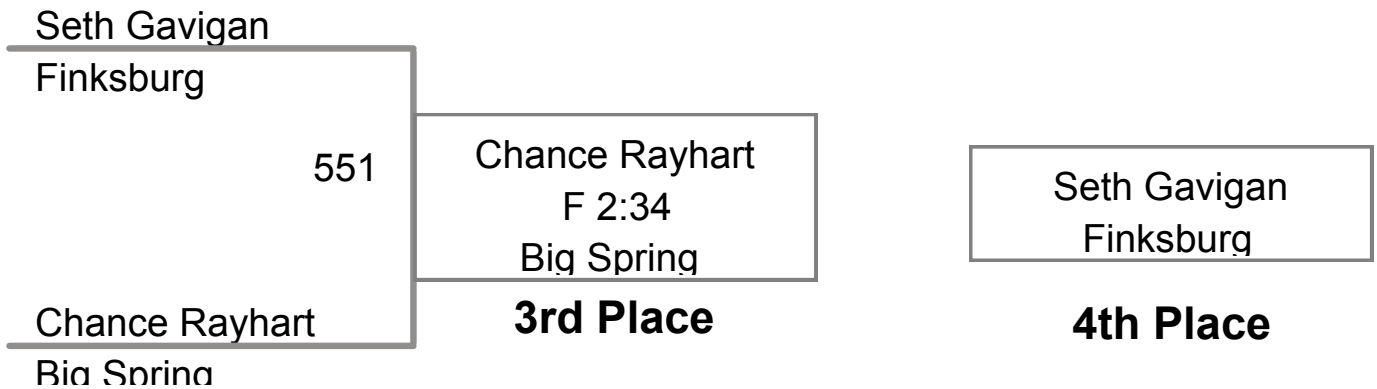

**MAWA District Qualifier
Advanced (on Mat 5)**