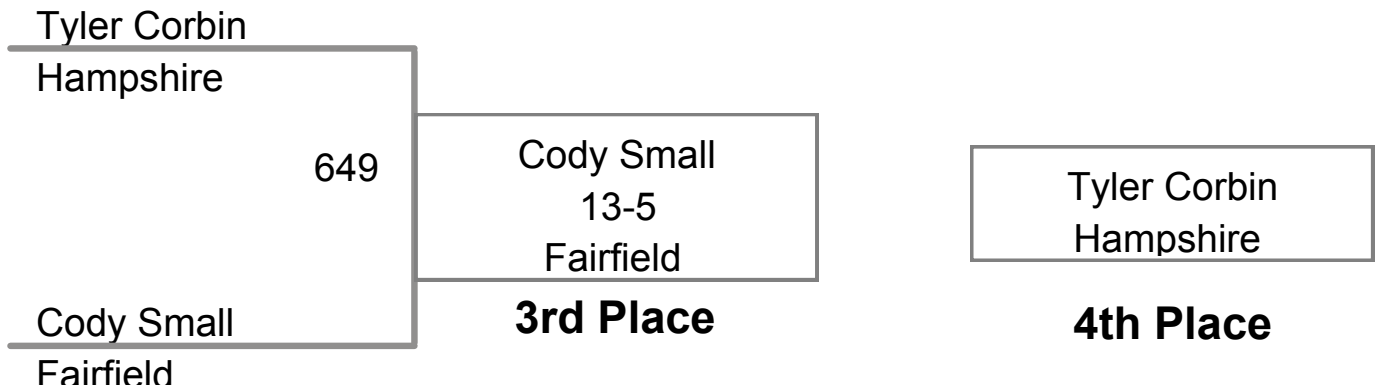

Chase Mowery
Hanover

Champion

Austin Clabaugh
York Springs

2nd Place

Ben Farrell
Carlisle

3rd Place

3 Participant Round Robin

**MAWA District Qualifier
Advanced (on Mat 6)**