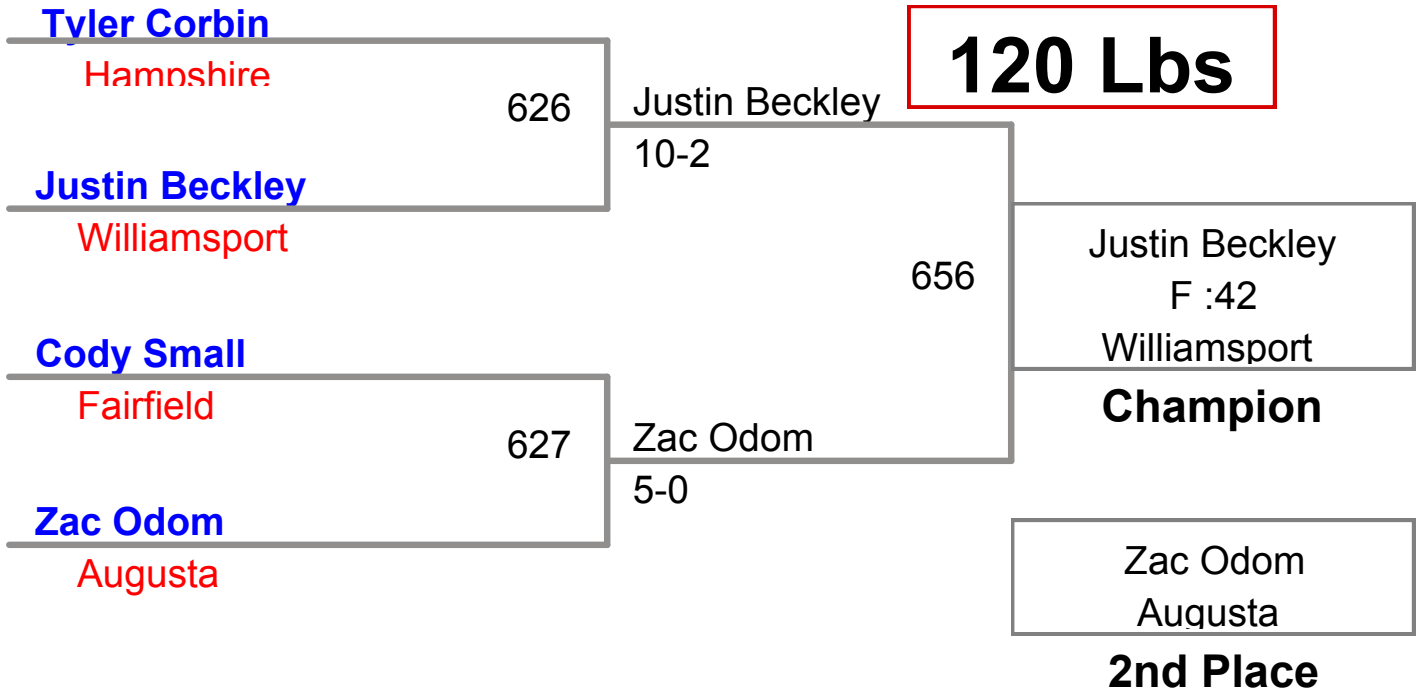

Chase Mowery
Hanover

Champion

Austin Clabaugh
York Springs

2nd Place

Ben Farrell
Carlisle

3rd Place

3 Participant Round Robin

**MAWA District Qualifier
Advanced (on Mat 6)**