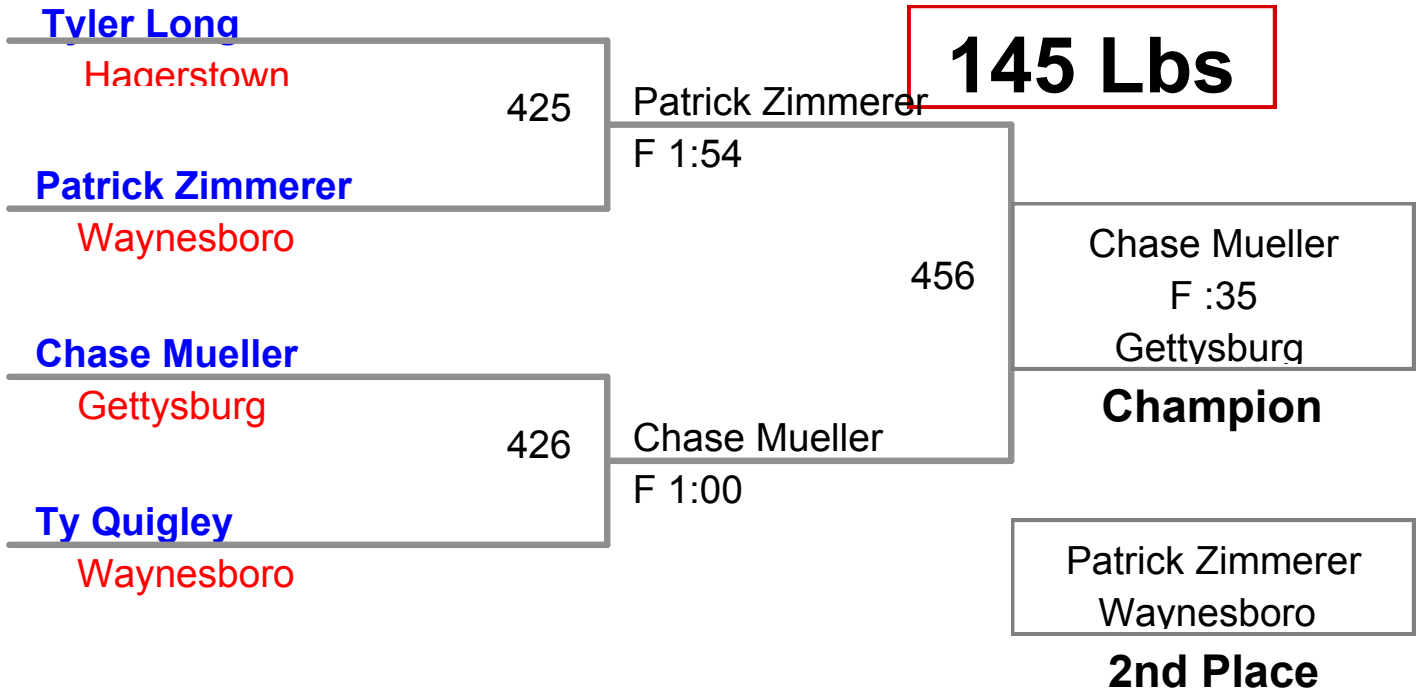

Champion

Matthew Yingling
Finksburg

2nd Place

3rd Place

3 Participant Round Robin

**MAWA District Qualifier
Advanced (on Mat 4)**

**MAWA District Qualifier
Advanced (on Mat 5)**

152 Lbs