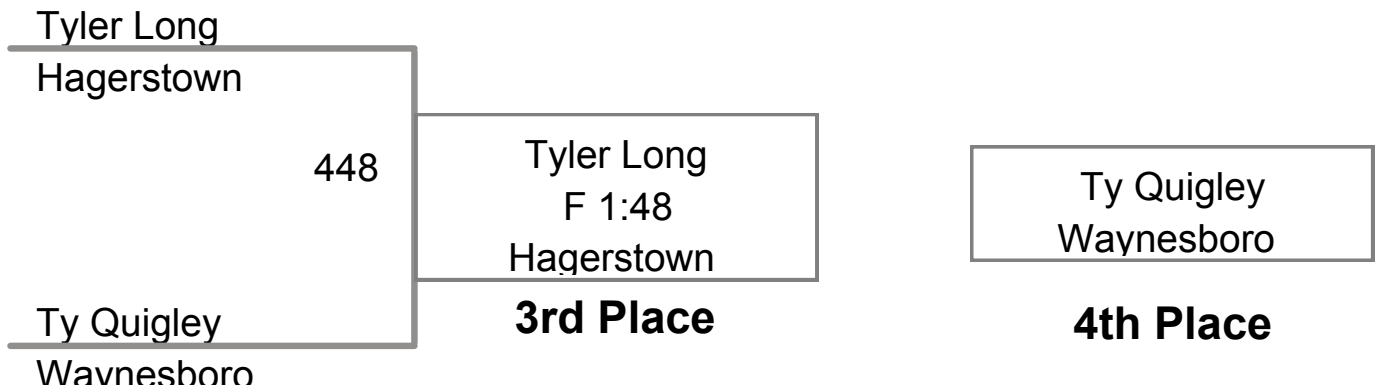

Champion

Matthew Yingling
Finksburg

2nd Place

3rd Place

3 Participant Round Robin

**MAWA District Qualifier
Advanced (on Mat 4)**

**MAWA District Qualifier
Advanced (on Mat 5)**

152 Lbs