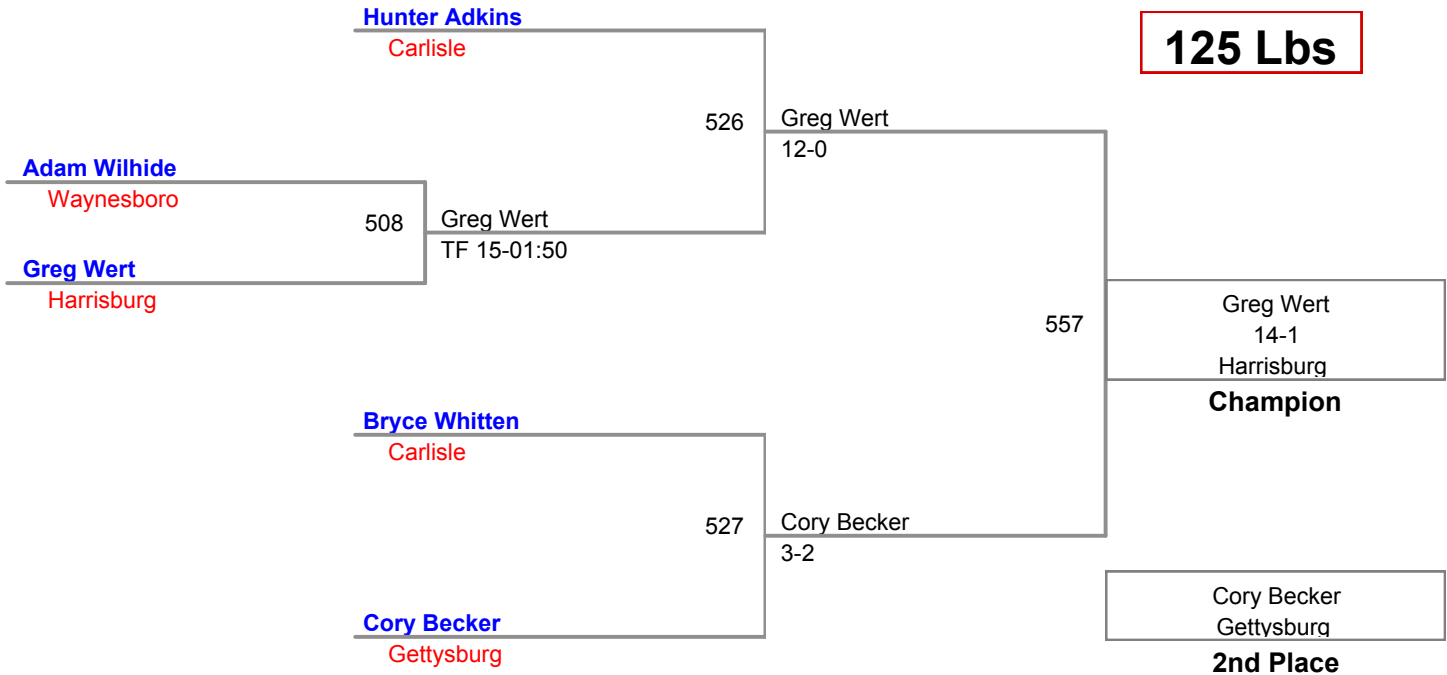

**MAWA District Qualifier
Advanced (on Mat 5)**

125 Lbs