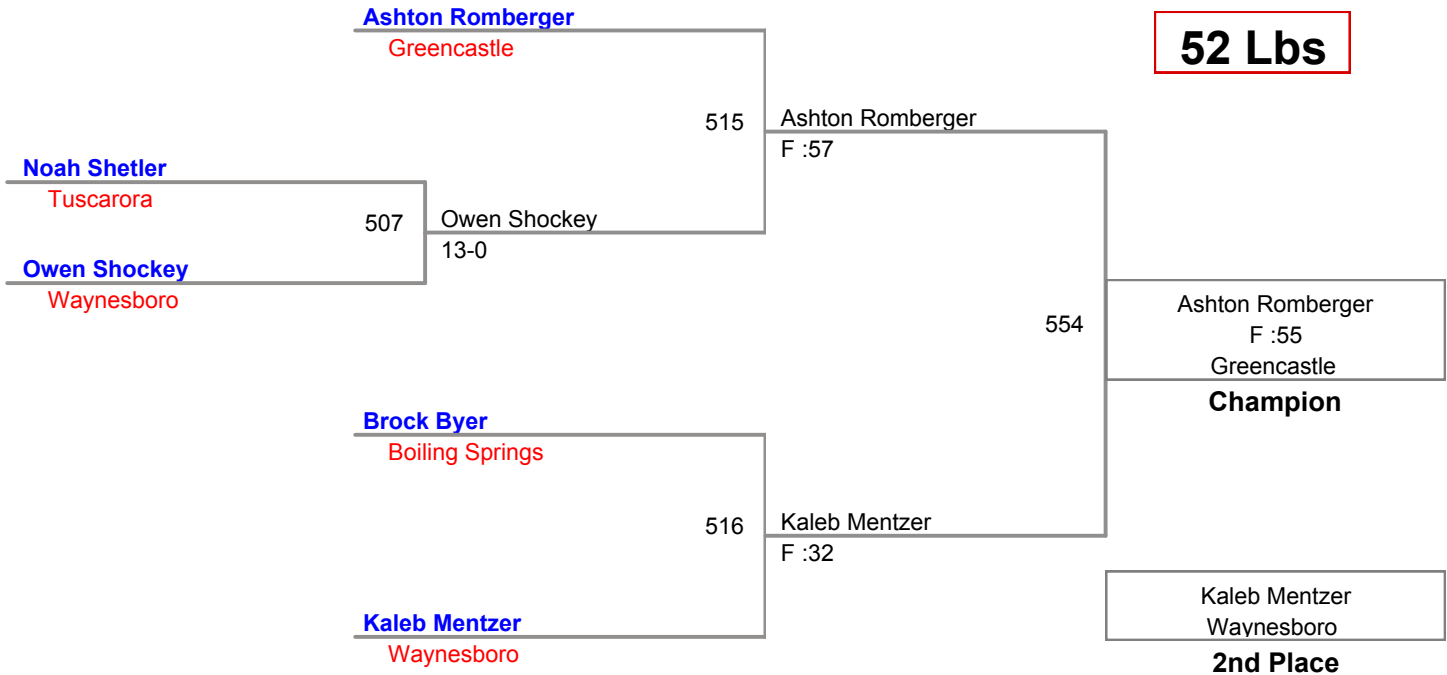

**MAWA District Qualifier
Bantam (on Mat 5)**

52 Lbs