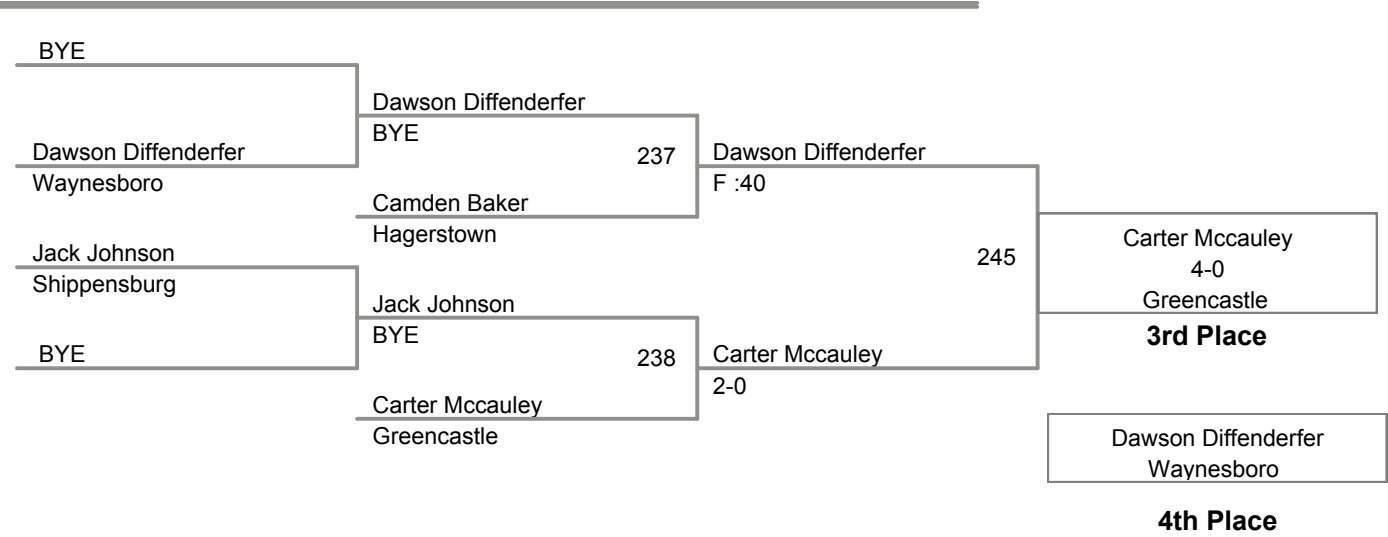

Cole Schisler
Bermudian Springs

Trenton Urey
Waynesboro

Cole Schisler
Bermudian Springs

Champion

Trenton Urey
Waynesboro

2nd Place

3rd Place

3 Participant Round Robin

**MAWA District Qualifier
Bantam (on Mat 3)**

**MAWA District Qualifier
Bantam (on Mat 5)**

52 Lbs

**MAWA District Qualifier
Bantam (on Mat 2)**

56 Lbs

60 Lbs

Wyatt Dillon Dover	201	Brycen Fraley
Brycen Fraley Williamsport		F :27

Garrett Price Waynesboro	224	Wyatt Dillon
Wyatt Dillon Dover		14-2

Brycen Fraley Williamsport	246	Brycen Fraley
Garrett Price Waynesboro		F :27

Brycen Fraley
Williamsport

Champion

Wyatt Dillon
Dover

2nd Place