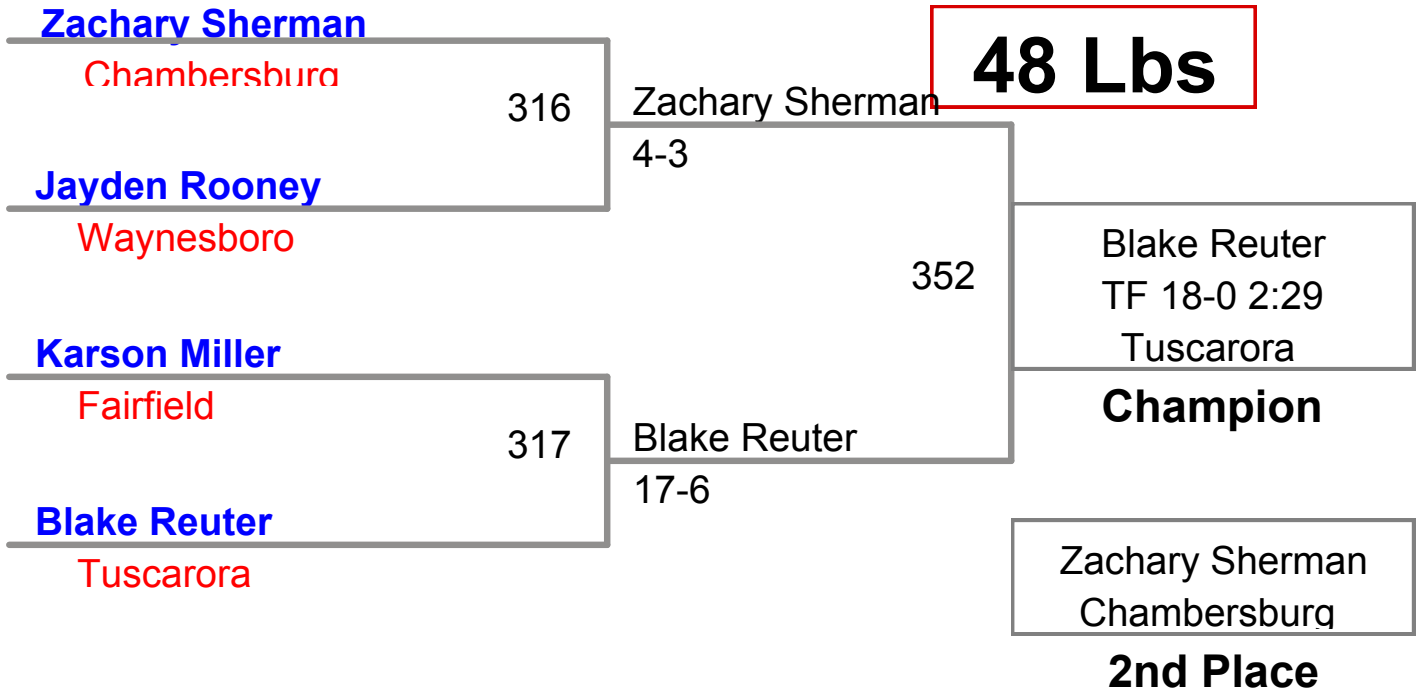

**MAWA District Qualifier
Bantam (on Mat 3)**