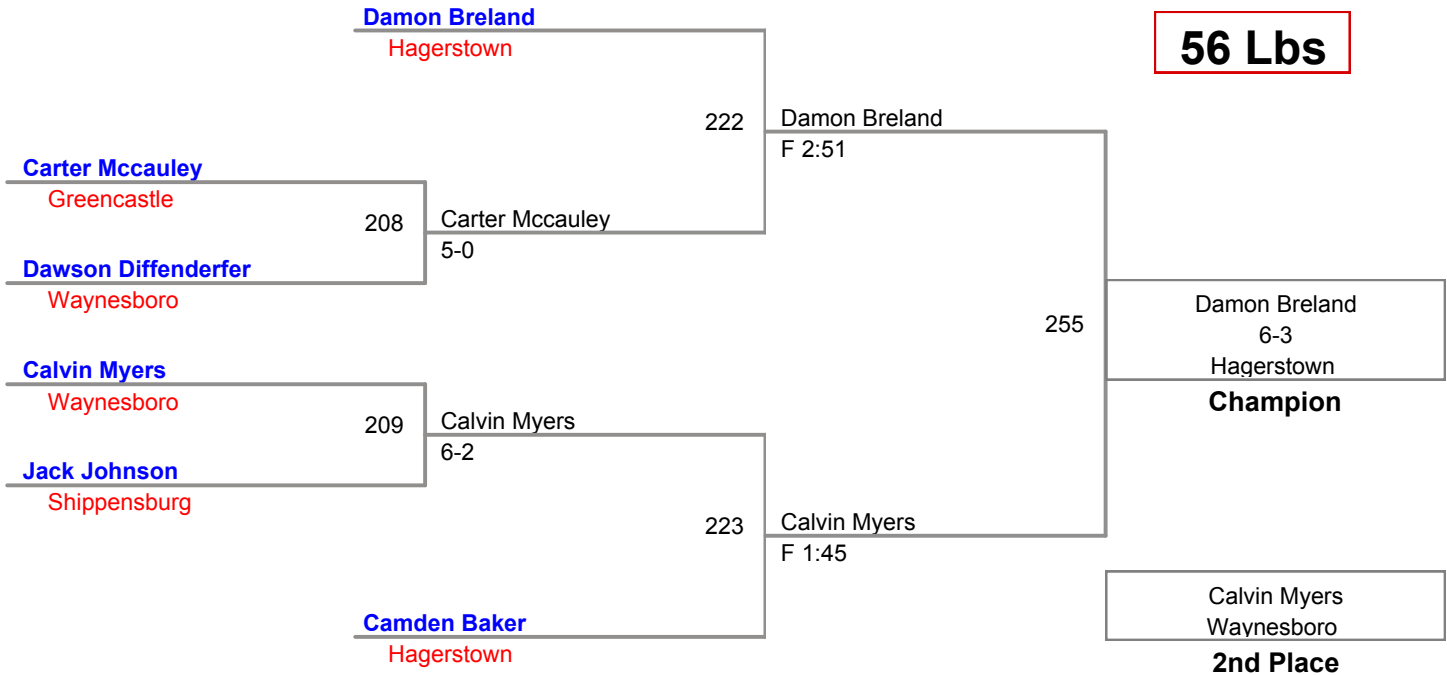

Ethan Burgess
Fairfield

Champion

Landon Greenawalt
Waynesboro

2nd Place

Clinton Rhone
Gettysburg

3rd Place

3 Participant Round Robin

44 Lbs

**MAWA District Qualifier
Bantam (on Mat 3)**

**MAWA District Qualifier
Bantam (on Mat 5)**

52 Lbs

**MAWA District Qualifier
Bantam (on Mat 2)**

56 Lbs

60 Lbs

Wyatt Dillon Dover	201	Brycen Fraley
Brycen Fraley Williamsport		F :27

Garrett Price Waynesboro	224	Wyatt Dillon
Wyatt Dillon Dover		14-2

Brycen Fraley Williamsport	246	Brycen Fraley
Garrett Price Waynesboro		F :27

Brycen Fraley
Williamsport

Champion

Wyatt Dillon
Dover

2nd Place