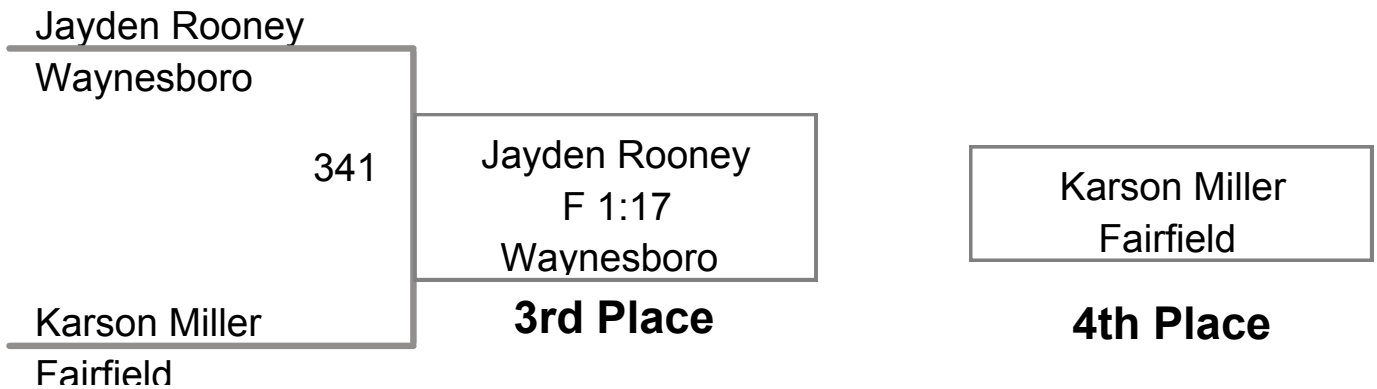

**MAWA District Qualifier
Bantam (on Mat 3)**