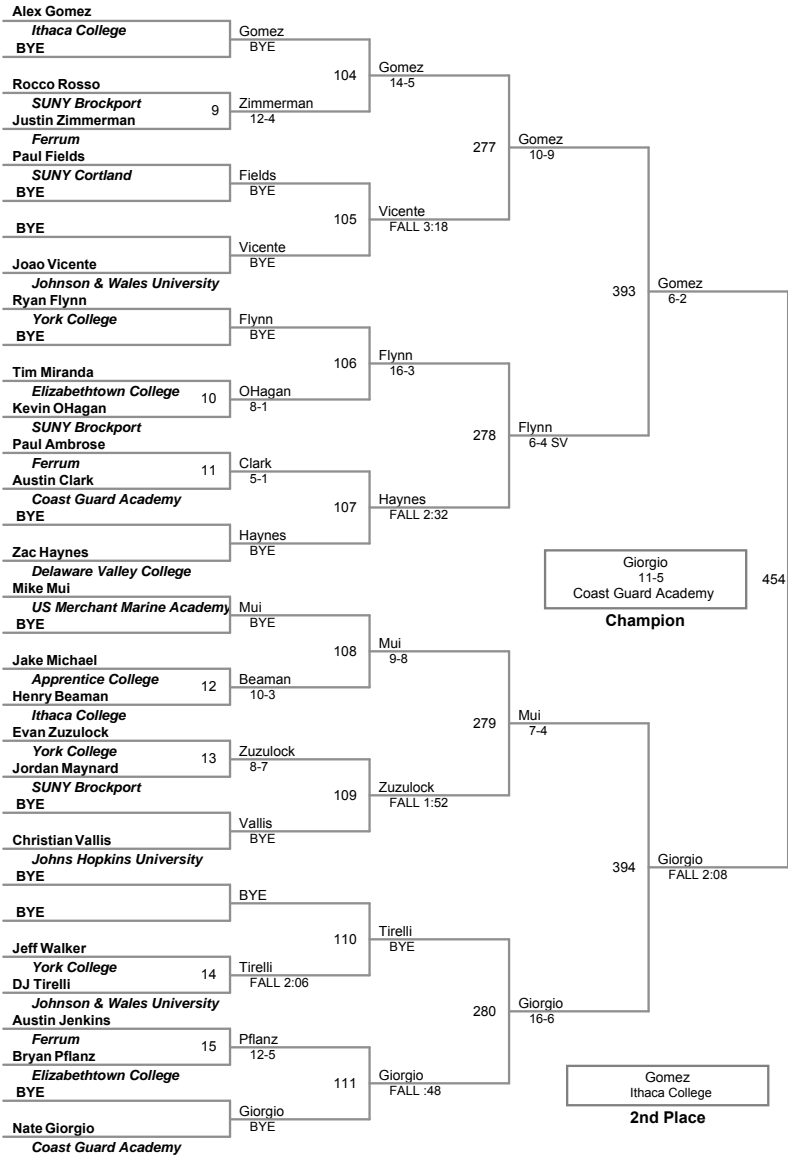

New Standard Corp Invitational
College

125 Lbs

New Standard Corp Invitational
College

133 Lbs

141 Lbs

141 Lbs

New Standard Corp Invitational
College

149 Lbs