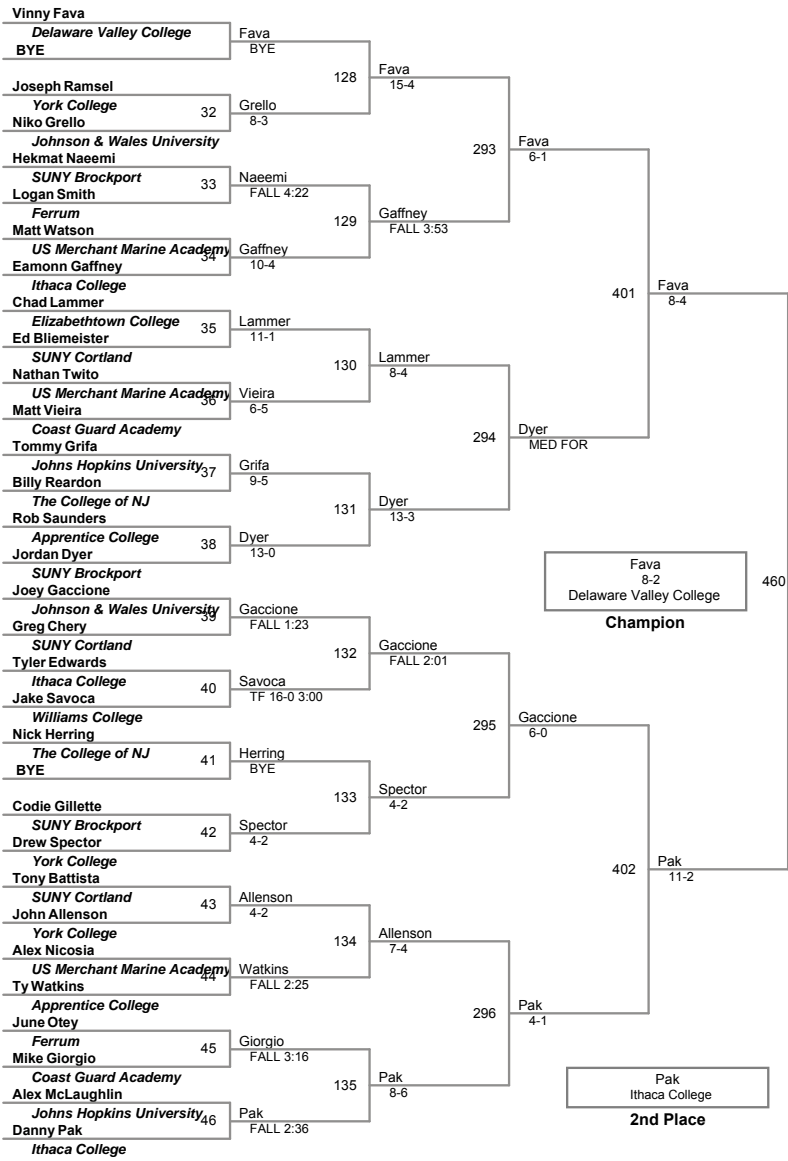

New Standard Corp Invitational
College

125 Lbs

New Standard Corp Invitational
College

133 Lbs

141 Lbs

141 Lbs

New Standard Corp Invitational
College

149 Lbs