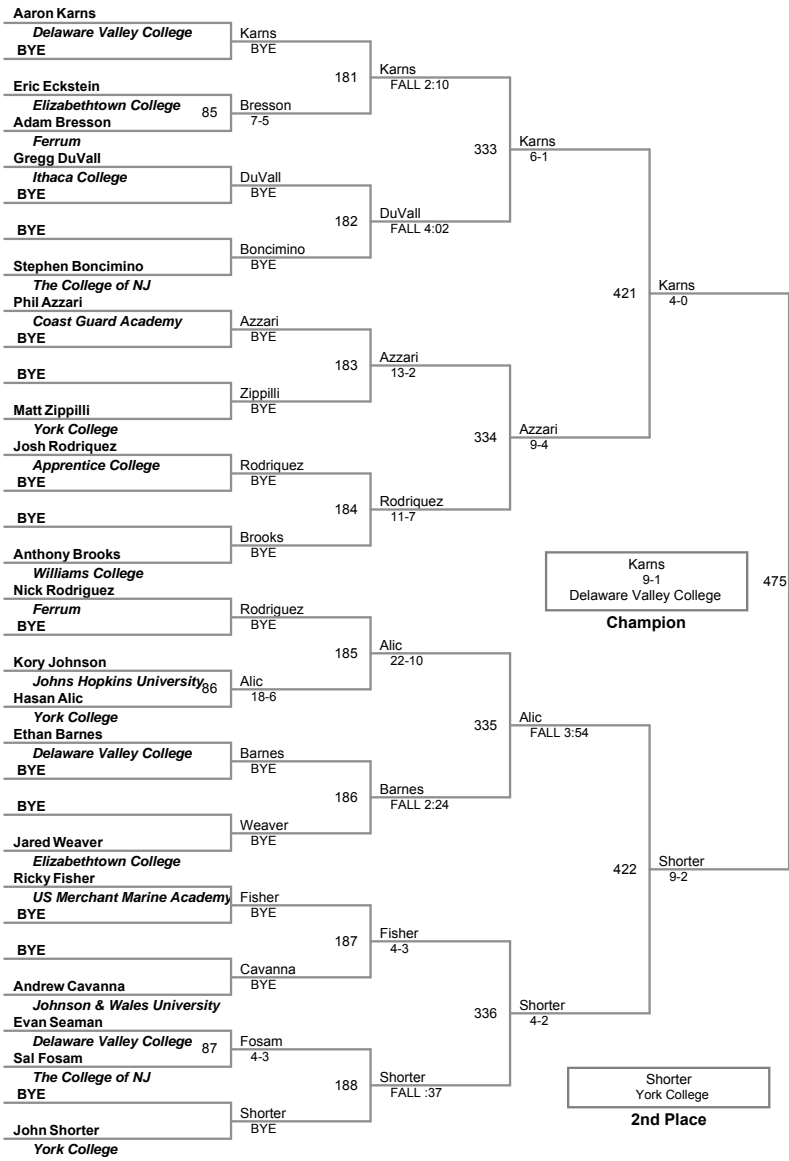

New Standard Corp Invitational
College

157 Lbs

165 Lbs

New Standard Corp Invitational
College

174 Lbs

184 Lbs

New Standard Corp Invitational
College

197 Lbs