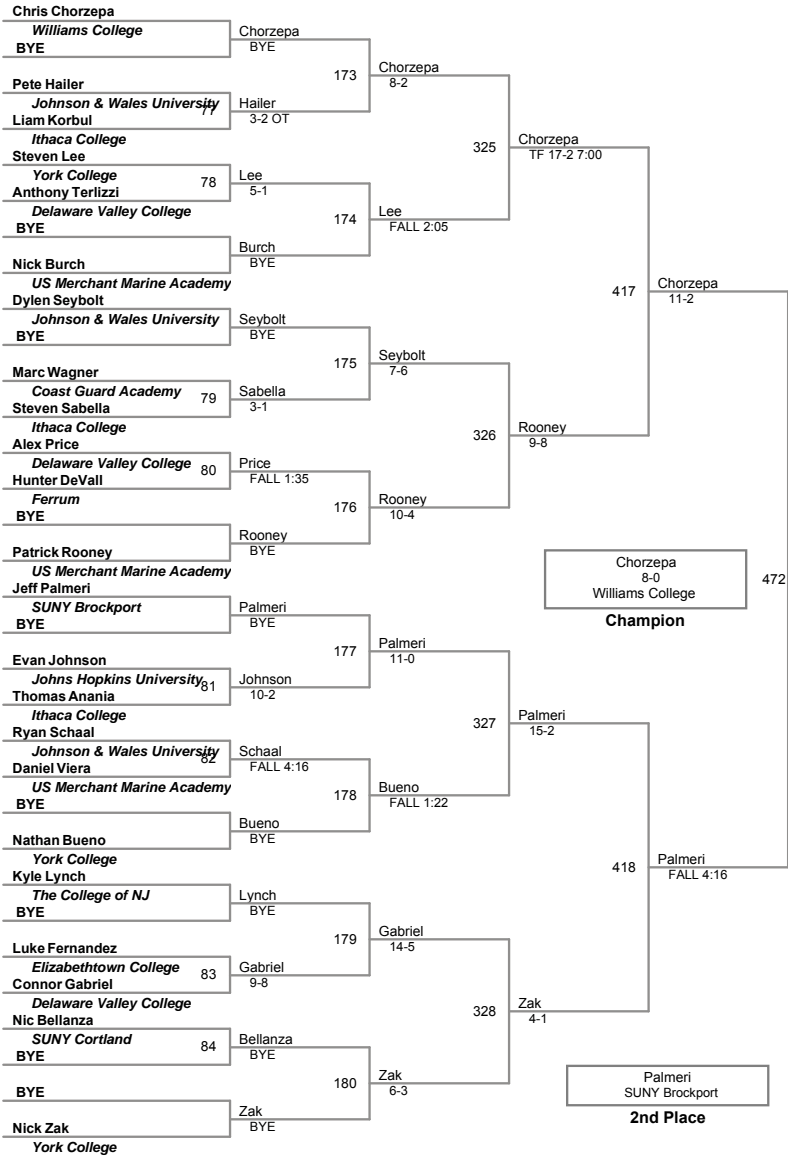

New Standard Corp Invitational
College

157 Lbs

165 Lbs

New Standard Corp Invitational
College

174 Lbs

184 Lbs

New Standard Corp Invitational
College

197 Lbs