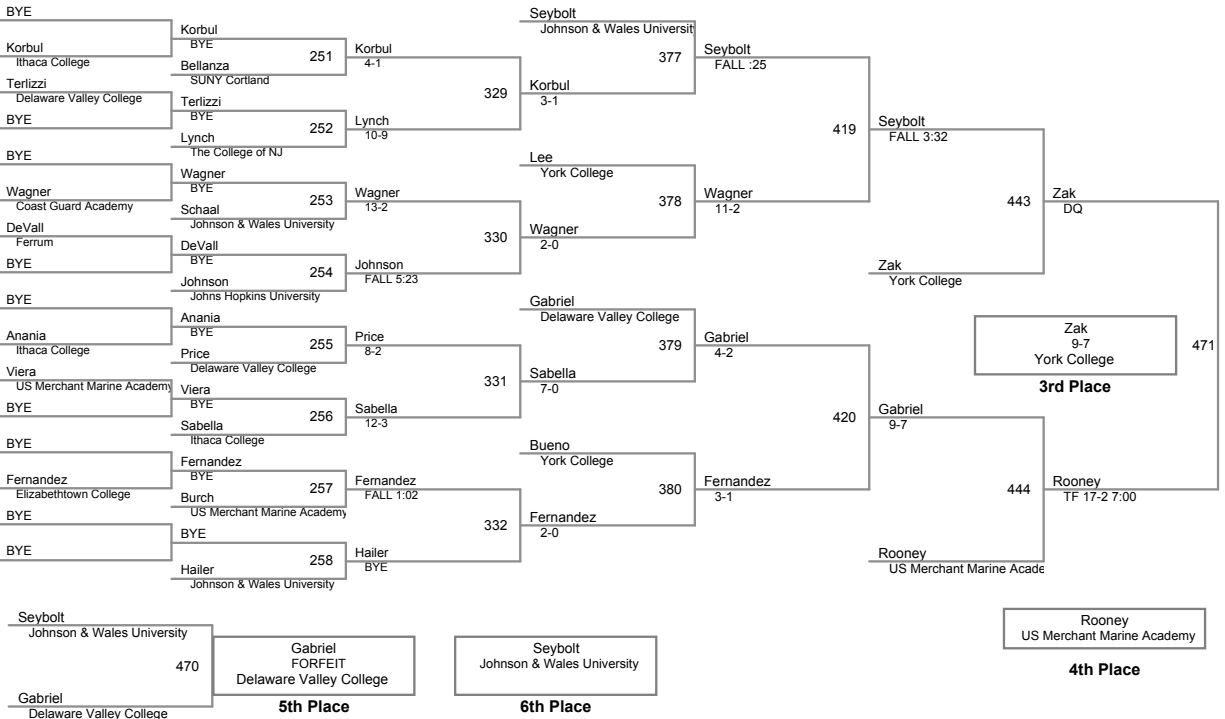

New Standard Corp Invitational
College

157 Lbs

165 Lbs

New Standard Corp Invitational
College

174 Lbs

184 Lbs

New Standard Corp Invitational
College

197 Lbs