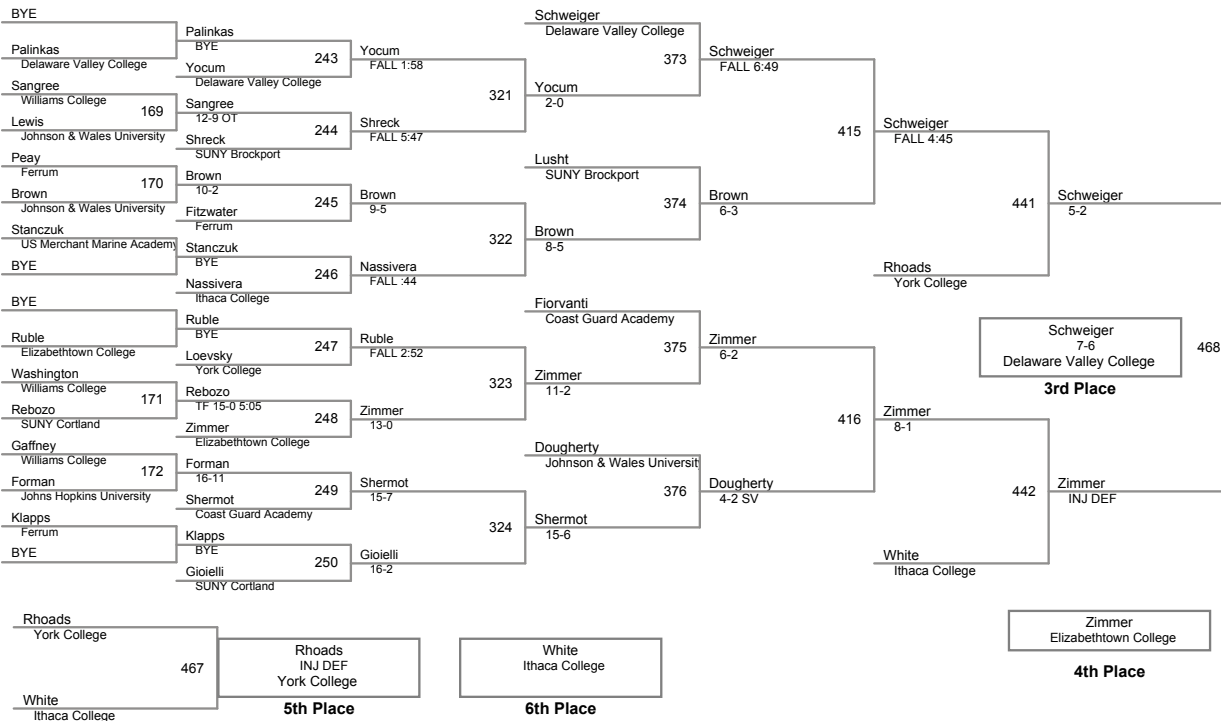

New Standard Corp Invitational
College

157 Lbs

165 Lbs

New Standard Corp Invitational
College

174 Lbs

184 Lbs

New Standard Corp Invitational
College

197 Lbs