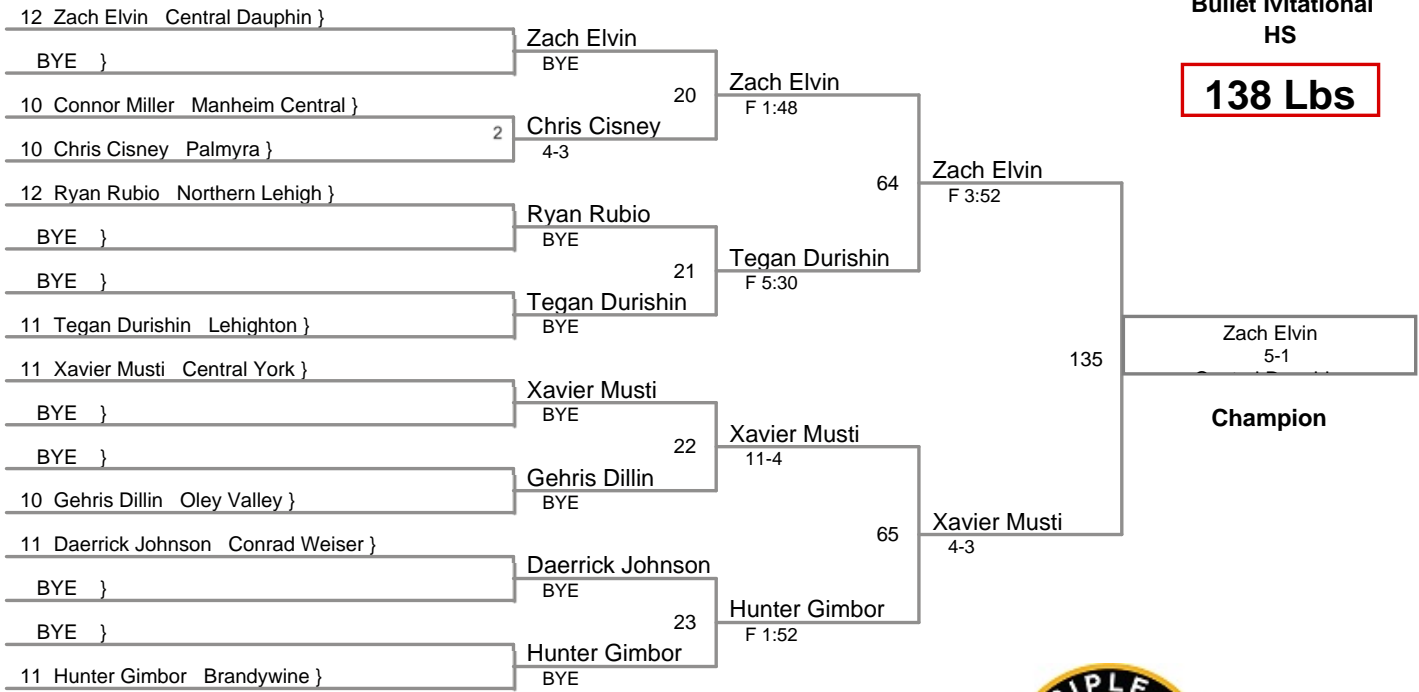

Bullet Invitational
HS

138 Lbs