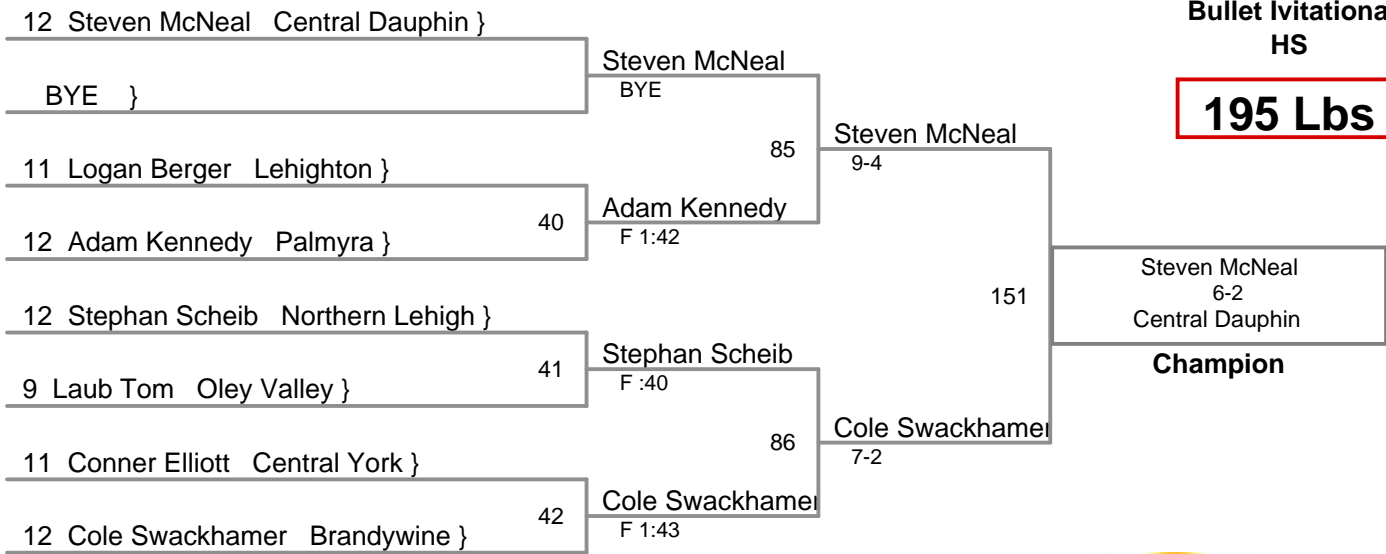

**Bullet Invitational
HS**

195 Lbs