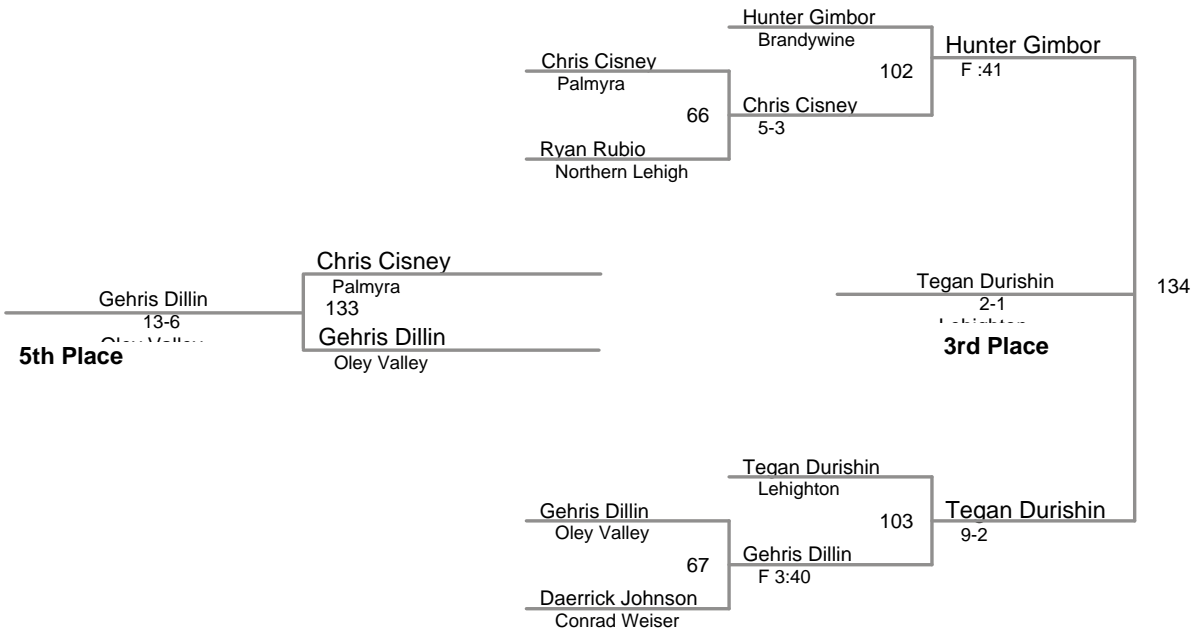

Bullet Invitational
HS

138 Lbs