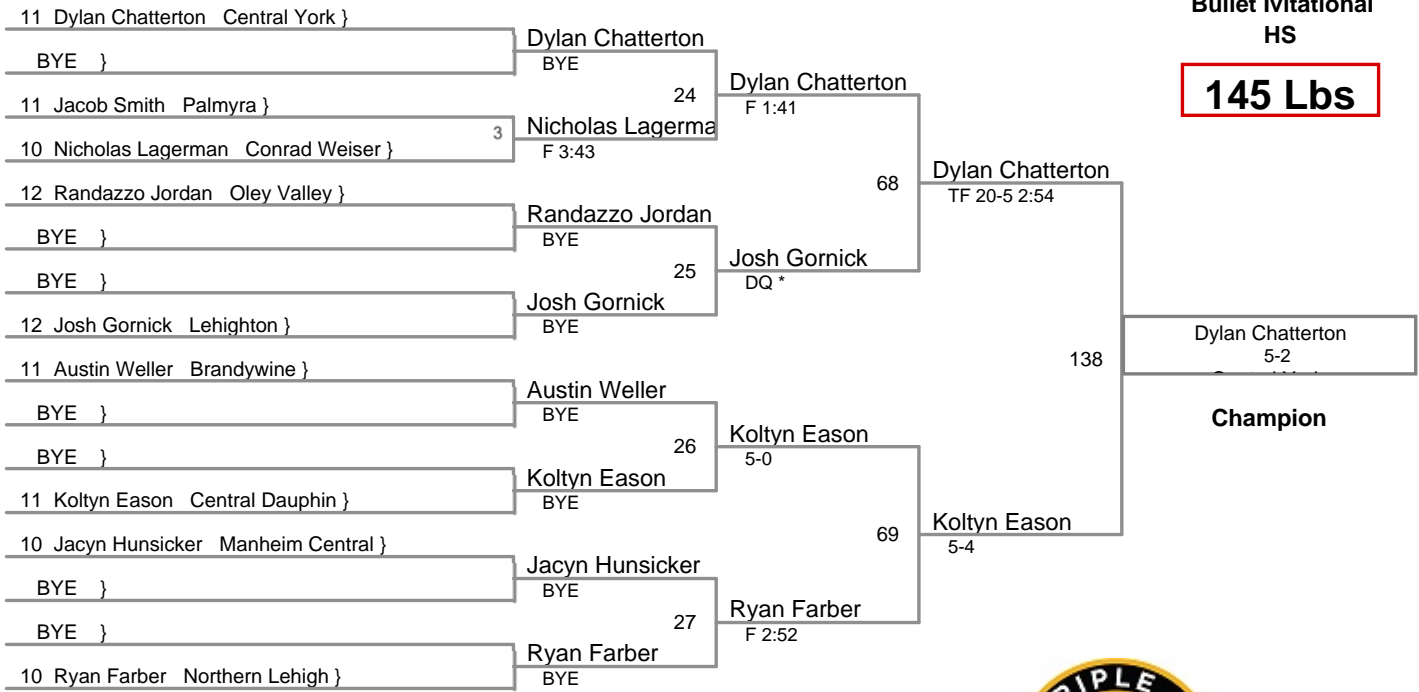

**Bullet Invitational
HS**

132 Lbs

Bullet Invitational
HS

138 Lbs

**Bullet Invitational
HS**

145 Lbs

Bullet Invitational
HS

152 Lbs