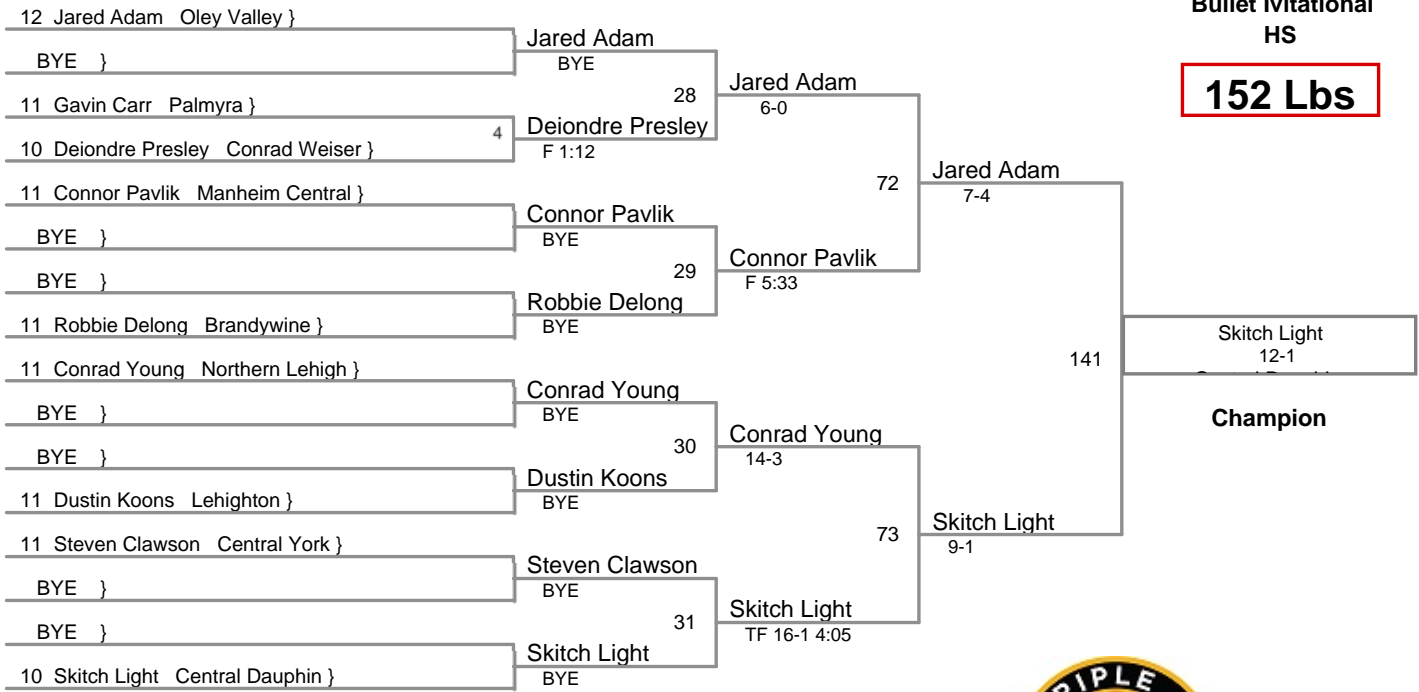

**Bullet Invitational
HS**

132 Lbs

Bullet Invitational
HS

138 Lbs

**Bullet Invitational
HS**

145 Lbs

Bullet Invitational
HS

152 Lbs