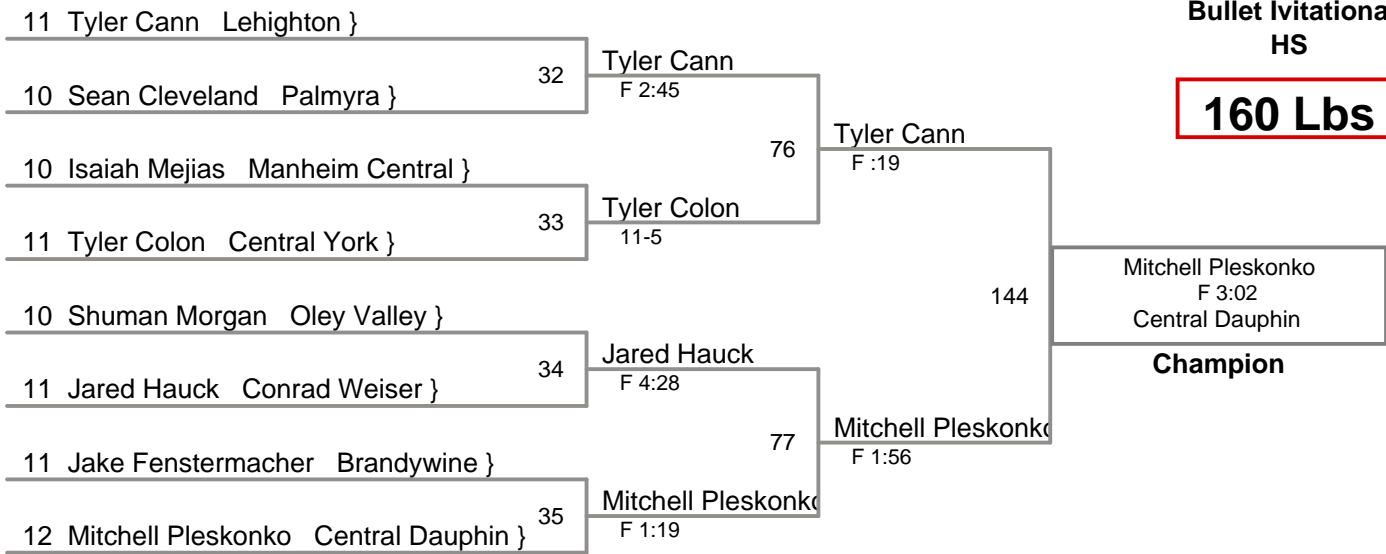

**Bullet Invitational
HS**

160 Lbs