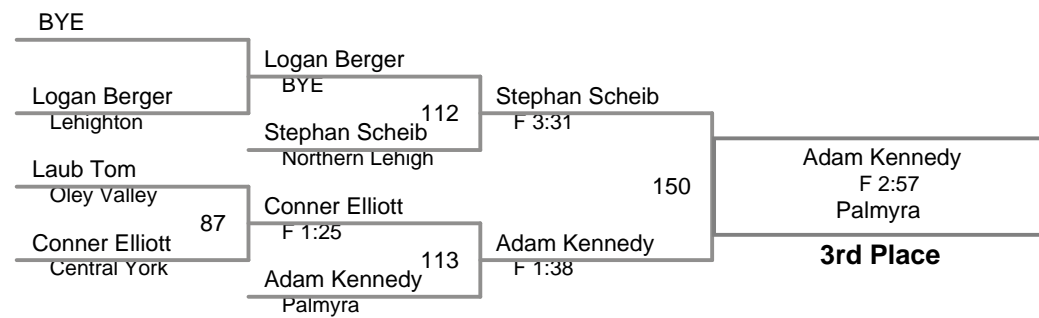

**Bullet Invitational
HS**

195 Lbs