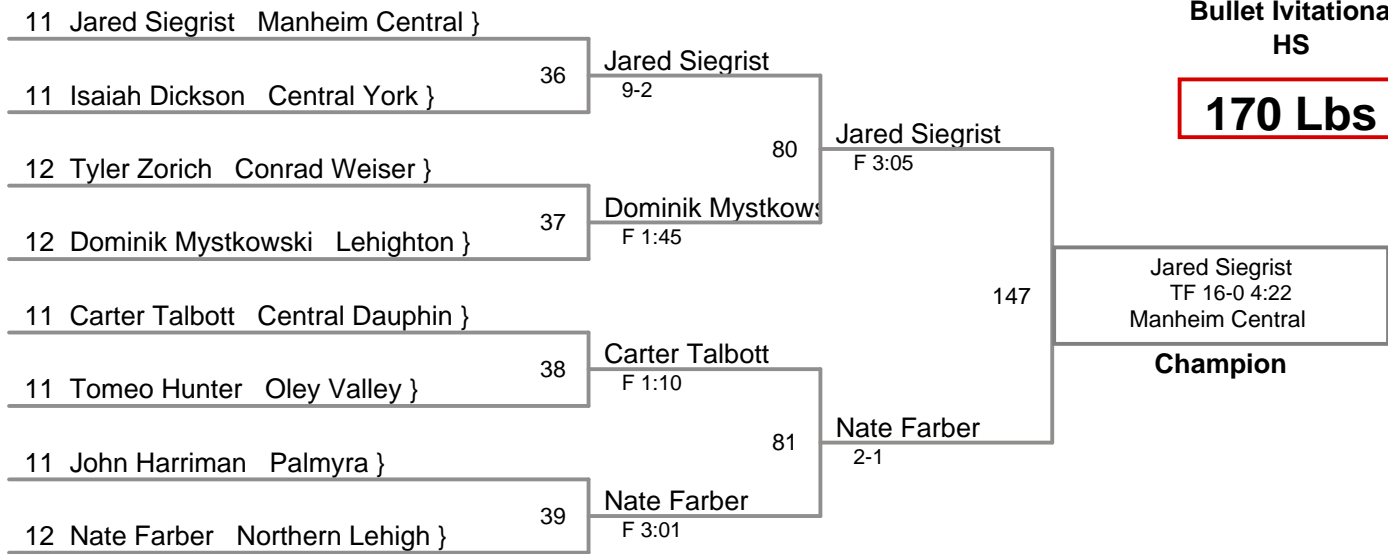

**Bullet Invitational
HS**

170 Lbs