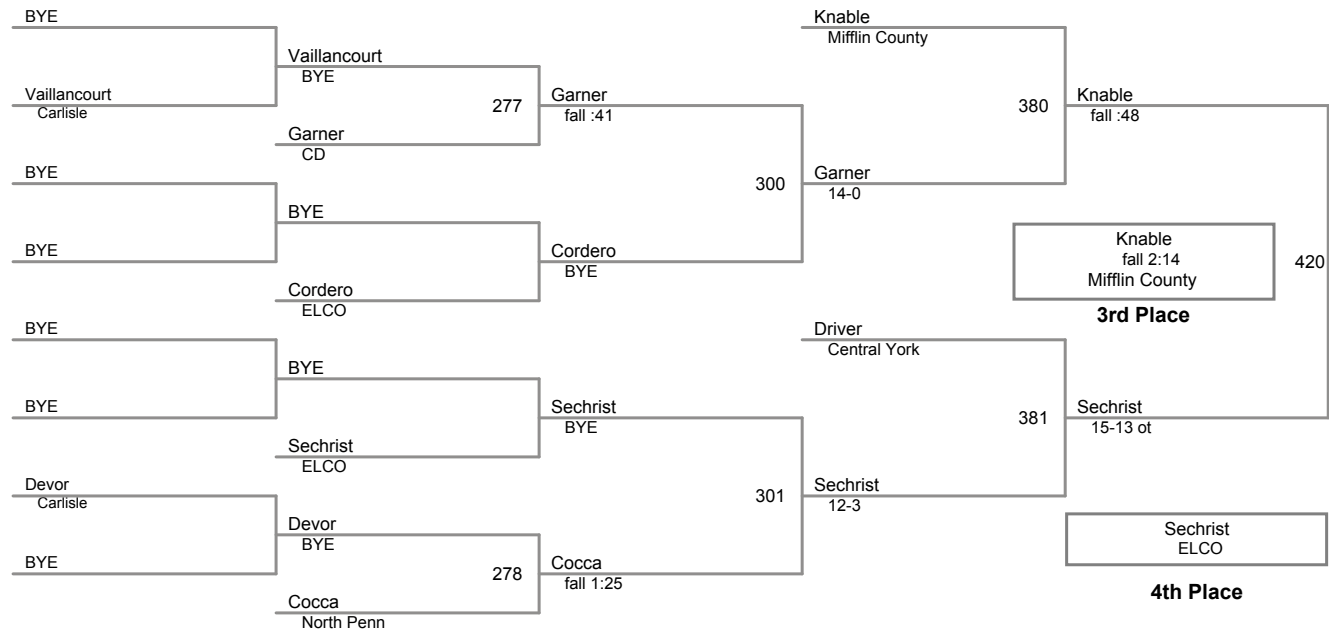

CD Holiday Classic
Peewee

45 Lbs

**CD Holiday Classic
Peewee**

50 Lbs

**CD Holiday Classic
Peewee**

55 Lbs