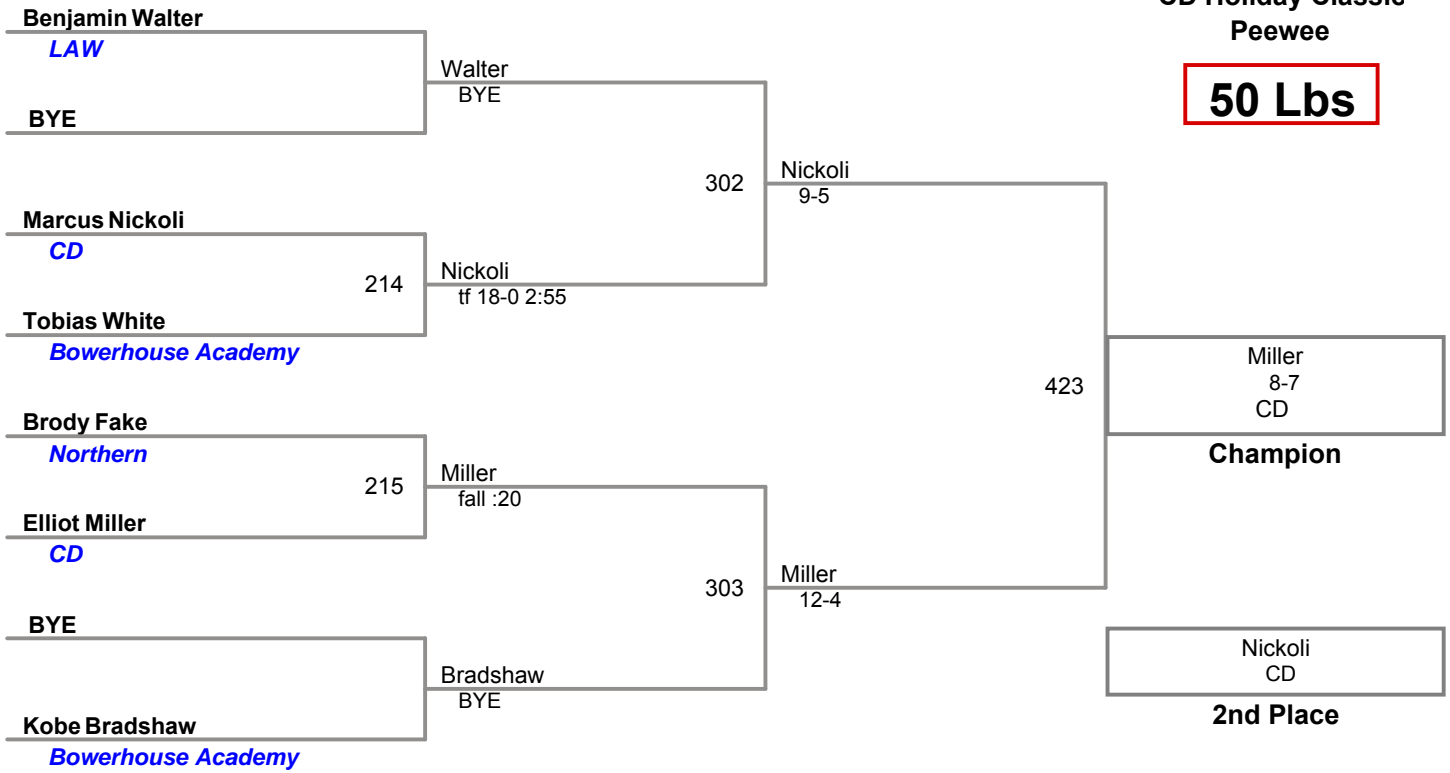

CD Holiday Classic
Peewee

45 Lbs

**CD Holiday Classic
Peewee**

50 Lbs

**CD Holiday Classic
Peewee**

55 Lbs