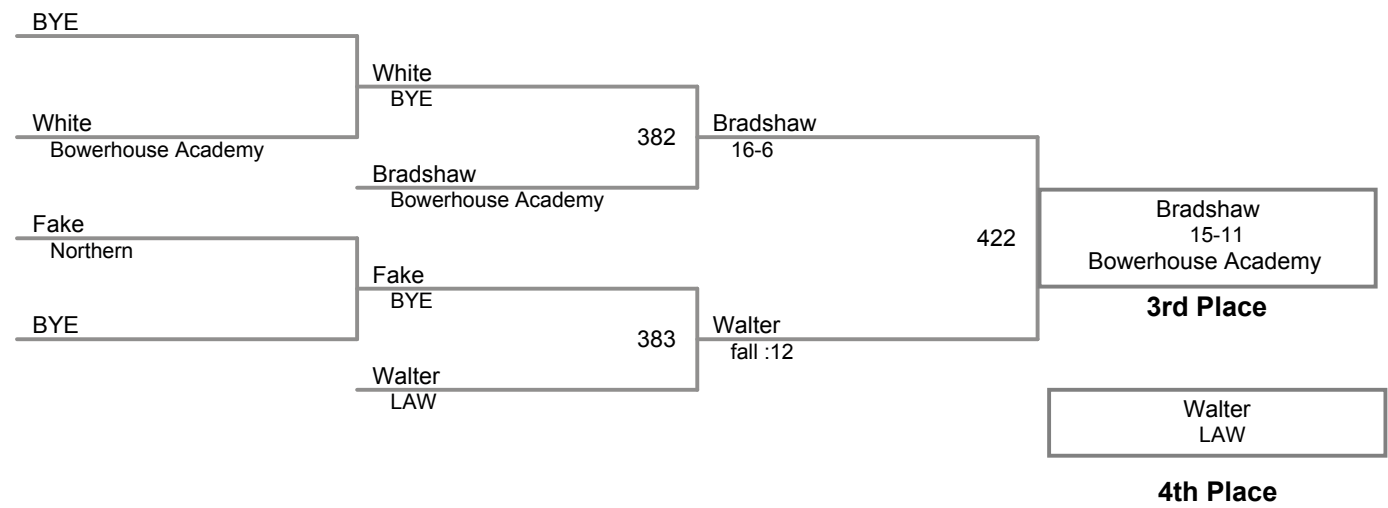

CD Holiday Classic
Peewee

45 Lbs

**CD Holiday Classic
Peewee**

50 Lbs

**CD Holiday Classic
Peewee**

55 Lbs