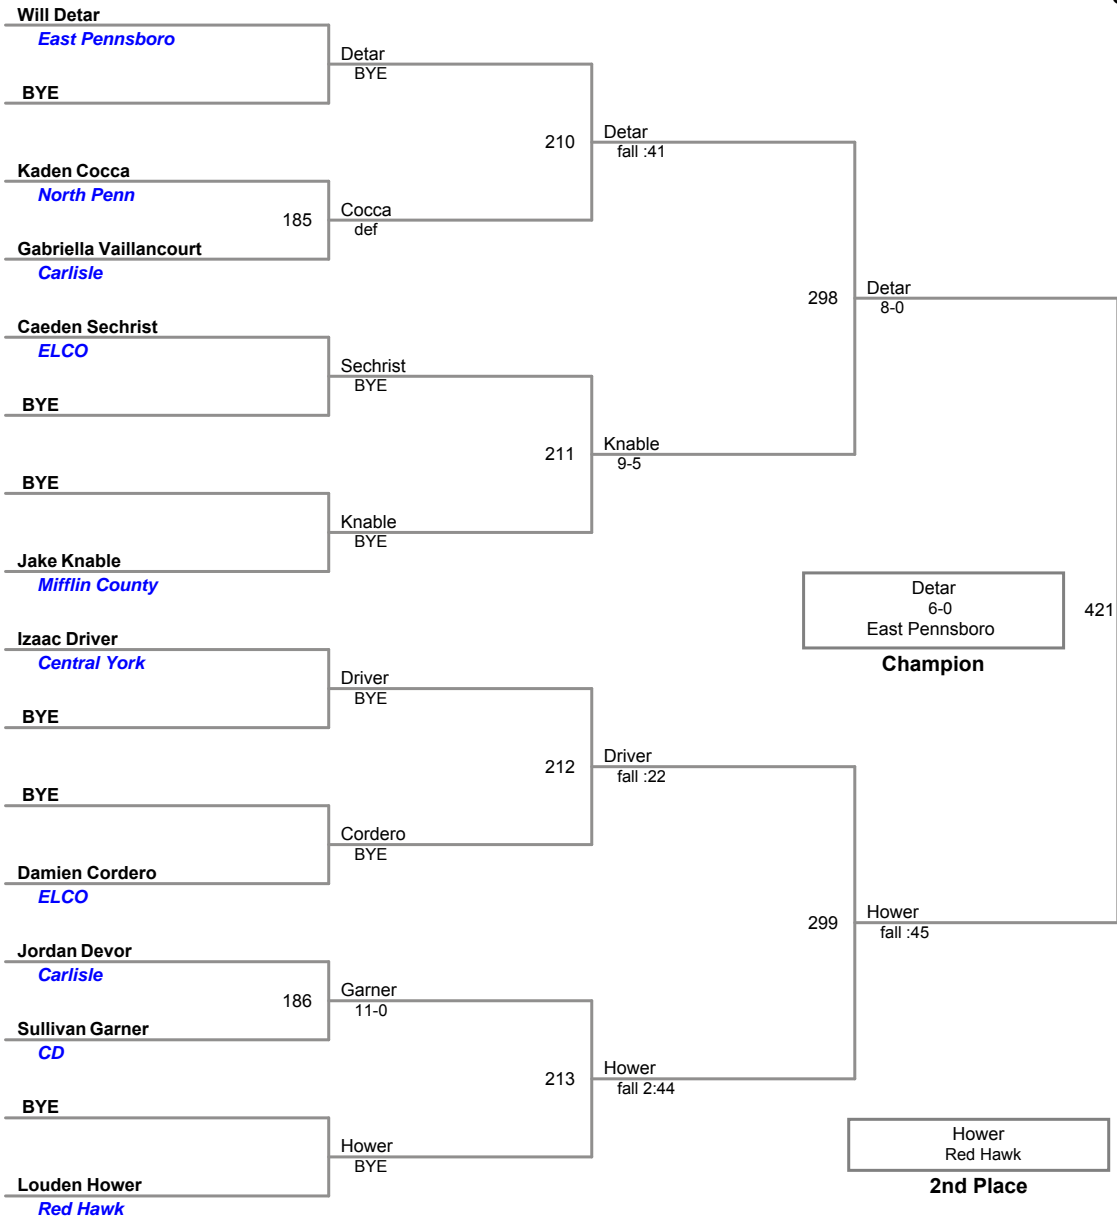

CD Holiday Classic
Peewee

45 Lbs

**CD Holiday Classic
Peewee**

50 Lbs

**CD Holiday Classic
Peewee**

55 Lbs