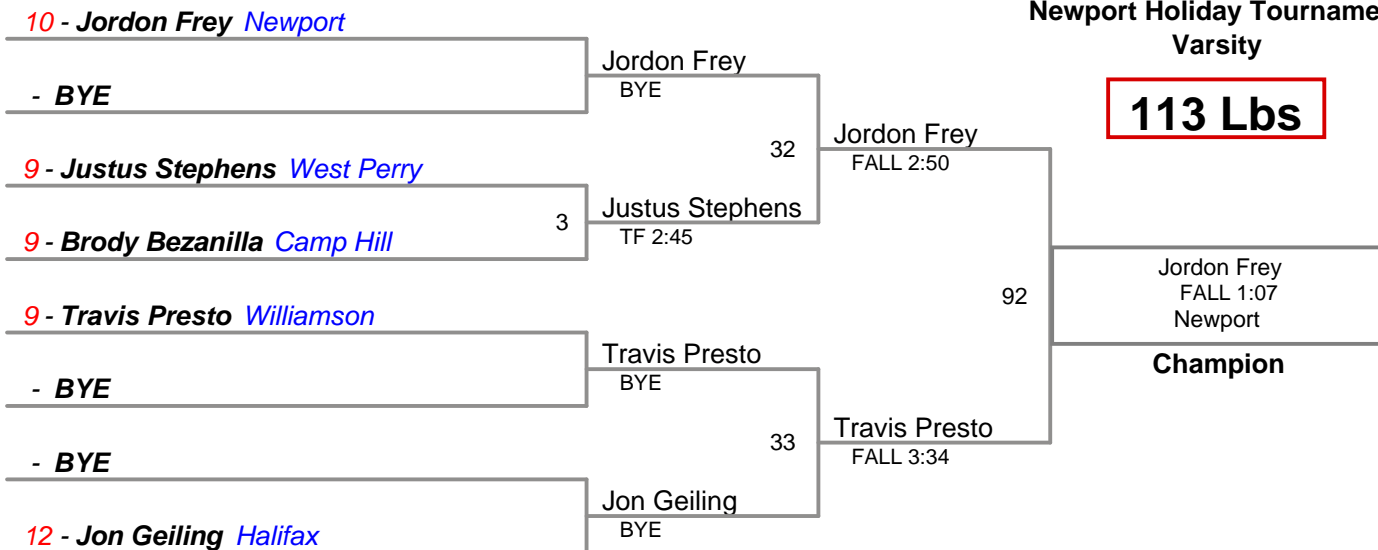

Newport Holiday Tournament
Varsity

106 Lbs

Newport Holiday Tournament
Varsity

113 Lbs

Newport Holiday Tournament
Varsity

120 Lbs

Newport Holiday Tournament
Varsity

126 Lbs