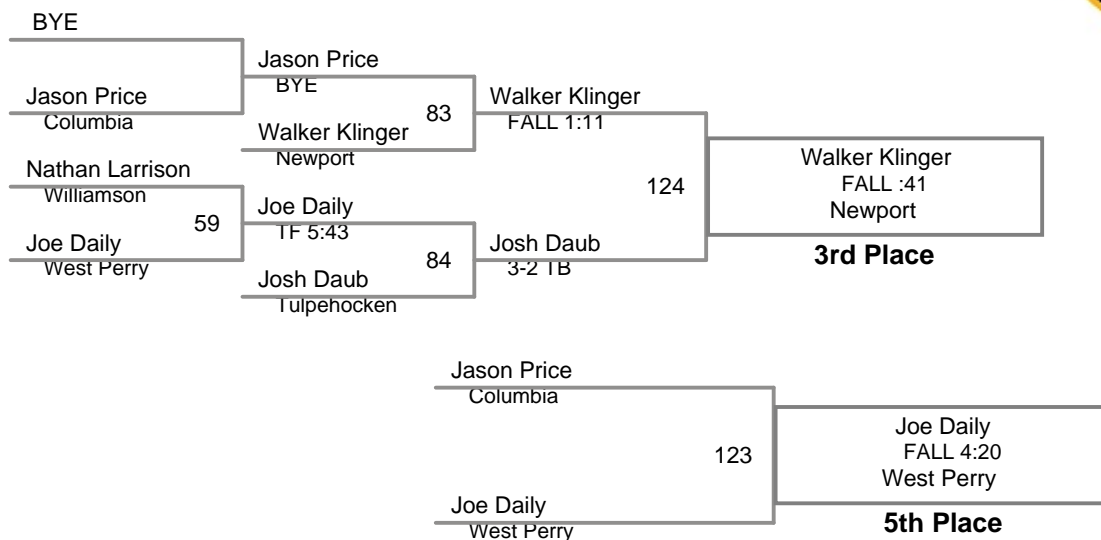

Newport Holiday Tournament
Varsity

220 Lbs