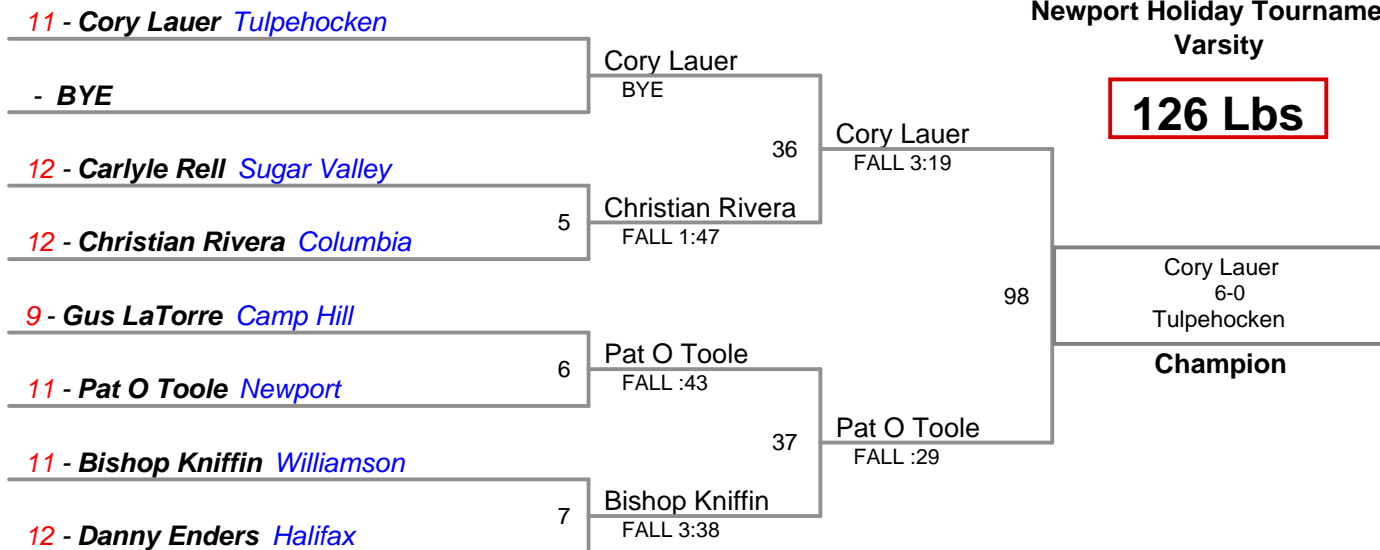

Newport Holiday Tournament
Varsity

106 Lbs

Newport Holiday Tournament
Varsity

113 Lbs

Newport Holiday Tournament
Varsity

120 Lbs

Newport Holiday Tournament
Varsity

126 Lbs