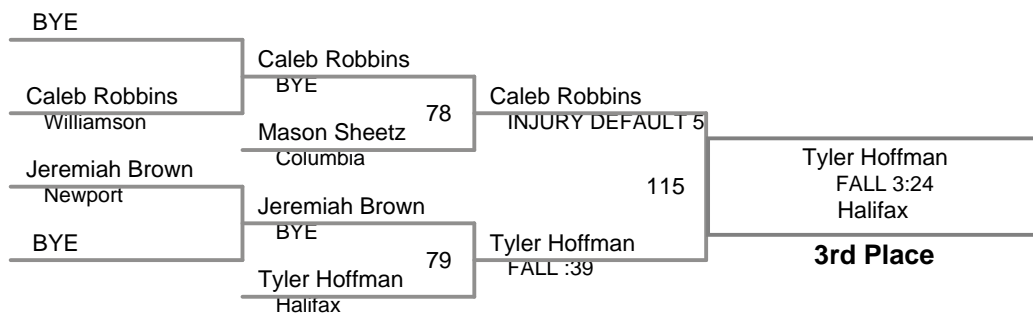

Newport Holiday Tournament
Varsity

170 Lbs