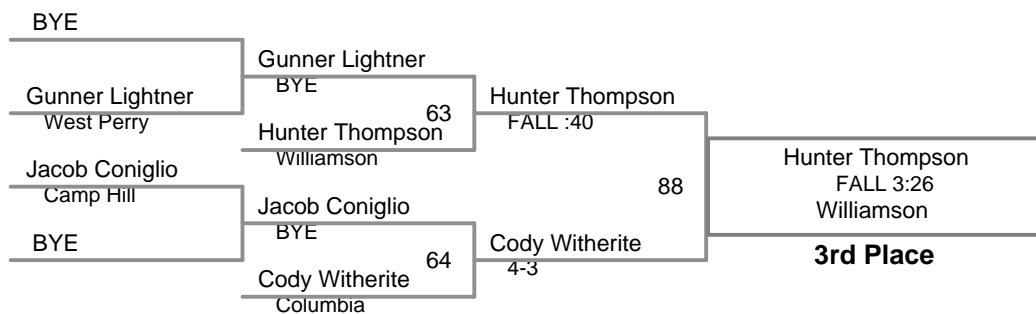

Newport Holiday Tournament
Varsity

106 Lbs

Newport Holiday Tournament
Varsity

113 Lbs

Newport Holiday Tournament
Varsity

120 Lbs

Newport Holiday Tournament
Varsity

126 Lbs