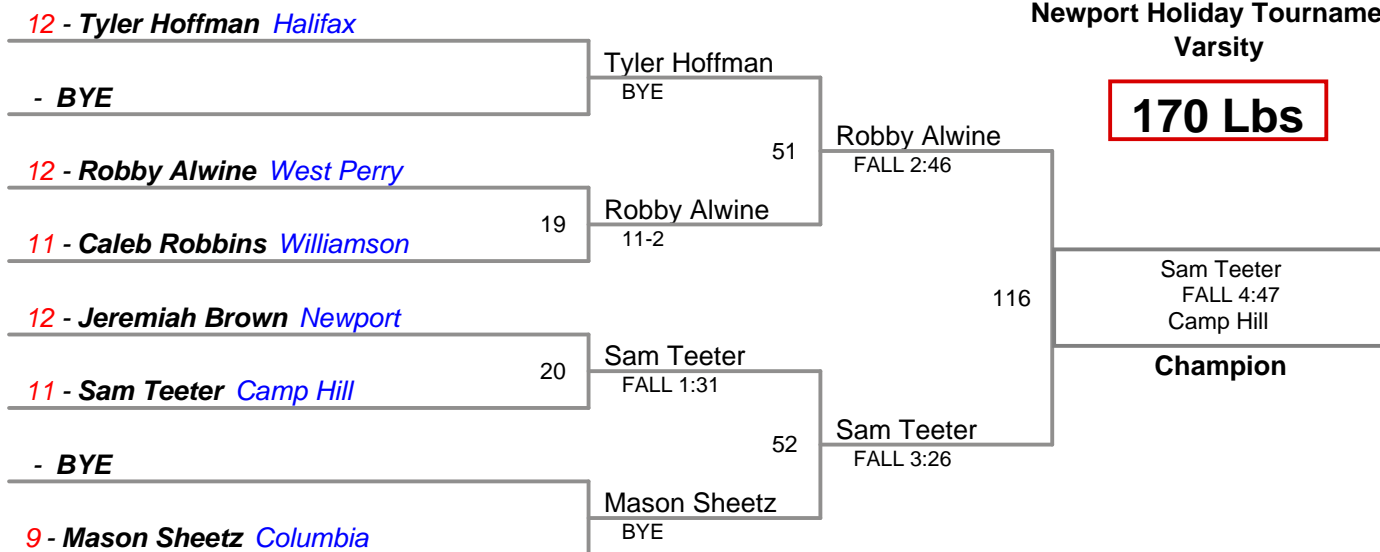

Newport Holiday Tournament
Varsity

170 Lbs