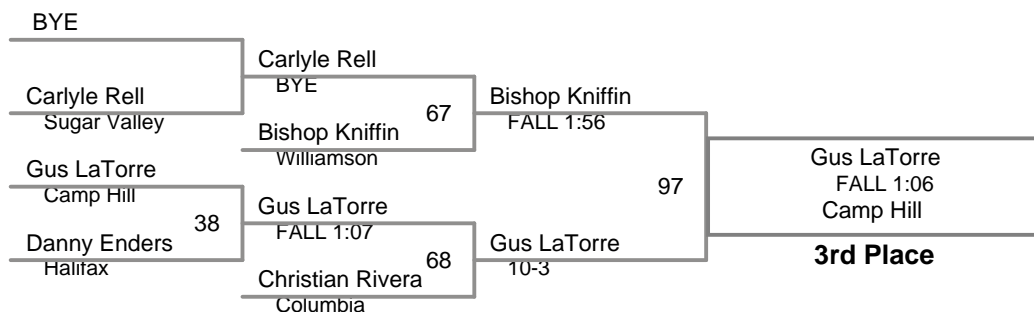

Newport Holiday Tournament
Varsity

106 Lbs

Newport Holiday Tournament
Varsity

113 Lbs

Newport Holiday Tournament
Varsity

120 Lbs

Newport Holiday Tournament
Varsity

126 Lbs