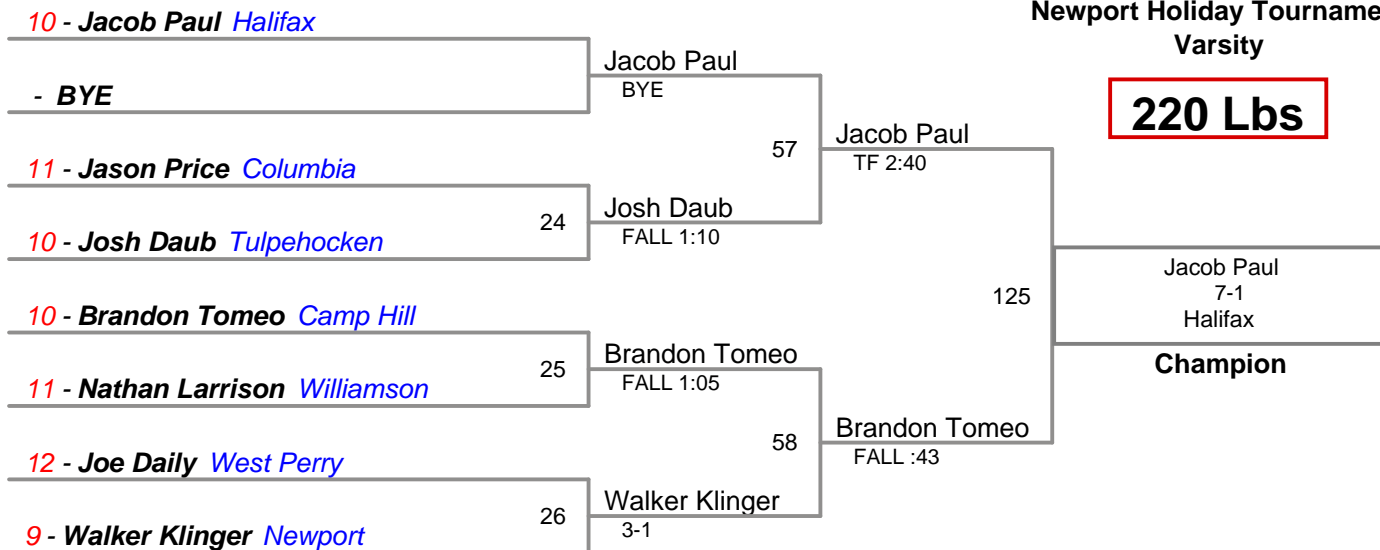

Newport Holiday Tournament
Varsity

220 Lbs