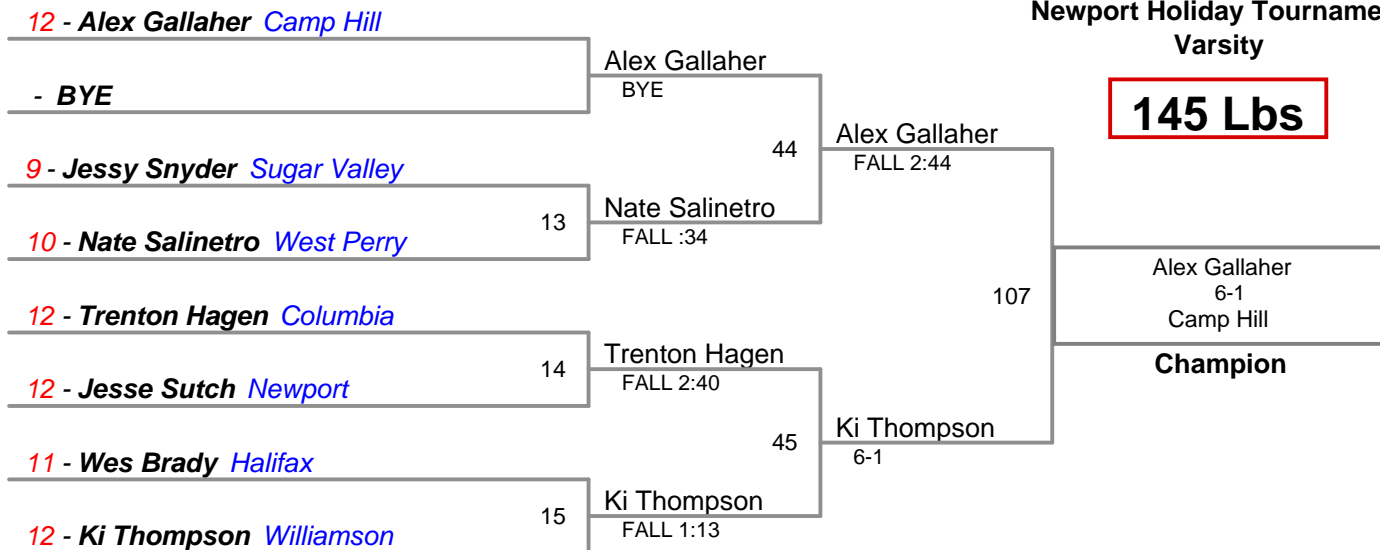

Newport Holiday Tournament
Varsity

132 Lbs

Newport Holiday Tournament
Varsity

138 Lbs

Newport Holiday Tournament
Varsity

145 Lbs

Newport Holiday Tournament
Varsity

152 Lbs