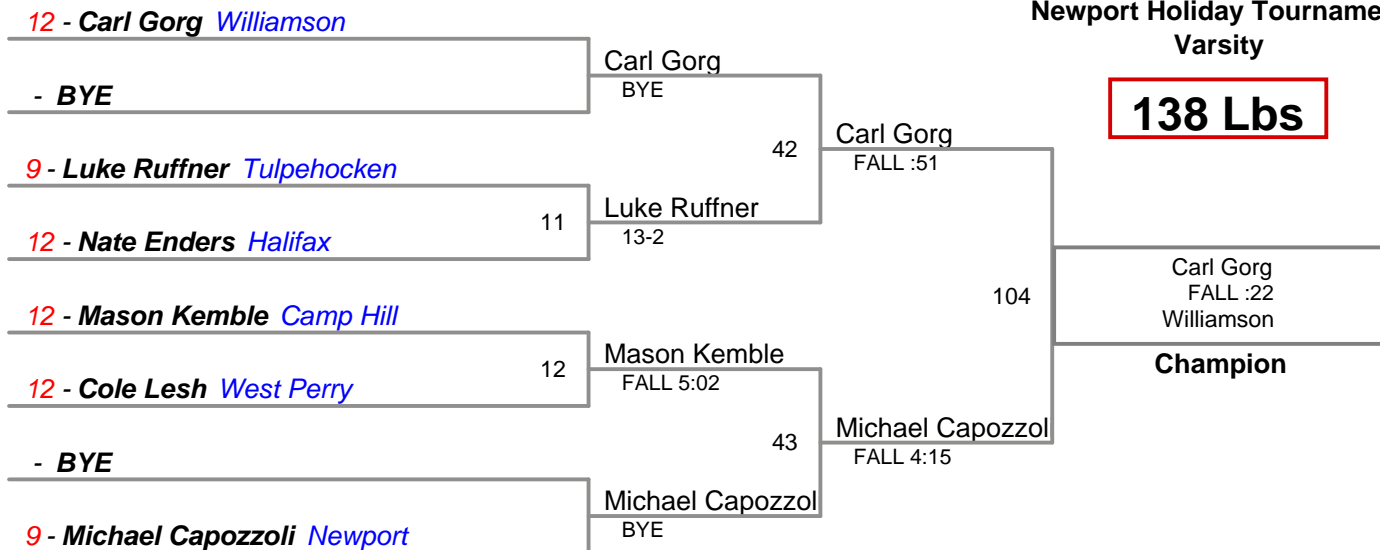

Newport Holiday Tournament
Varsity

138 Lbs