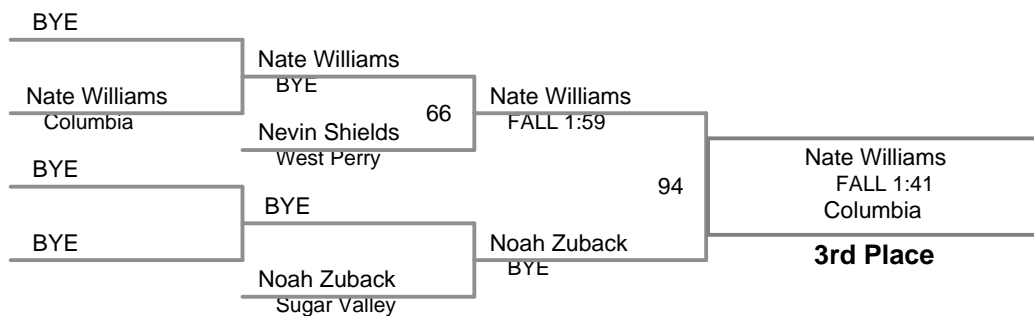

Newport Holiday Tournament
Varsity

106 Lbs

Newport Holiday Tournament
Varsity

113 Lbs

Newport Holiday Tournament
Varsity

120 Lbs

Newport Holiday Tournament
Varsity

126 Lbs