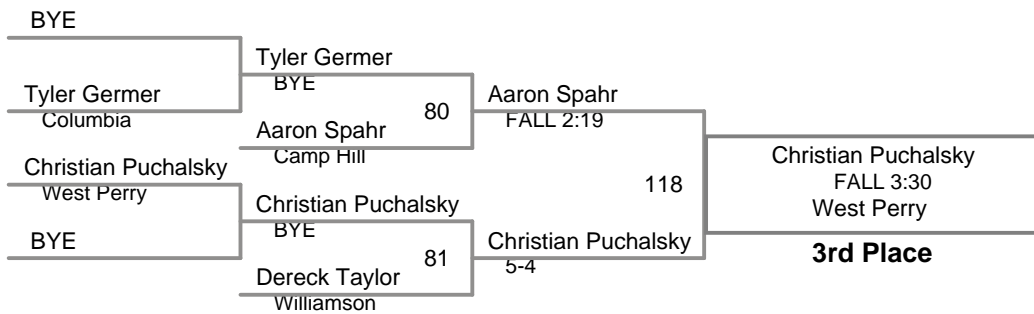

Newport Holiday Tournament
Varsity

160 Lbs

Newport Holiday Tournament
Varsity

170 Lbs

Newport Holiday Tournament
Varsity

182 Lbs

Newport Holiday Tournament
Varsity

195 Lbs