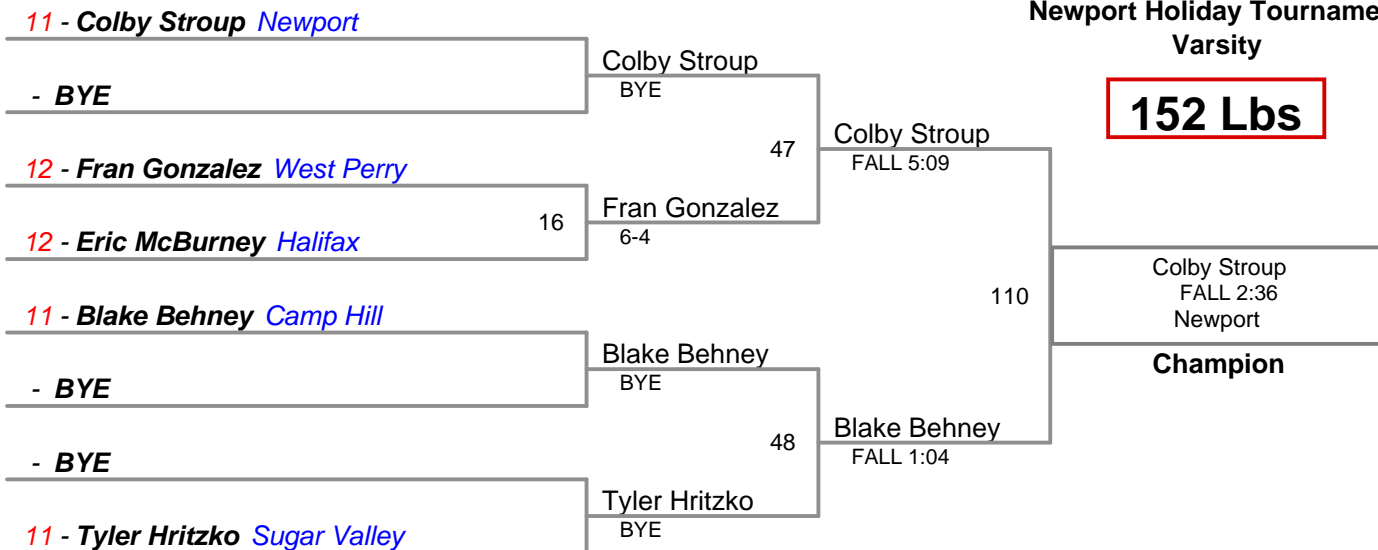

Newport Holiday Tournament
Varsity

132 Lbs

Newport Holiday Tournament
Varsity

138 Lbs

Newport Holiday Tournament
Varsity

145 Lbs

Newport Holiday Tournament
Varsity

152 Lbs