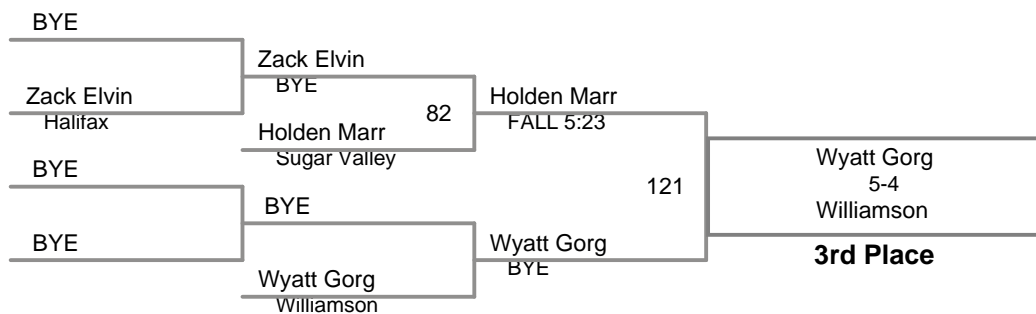

Newport Holiday Tournament
Varsity

160 Lbs

Newport Holiday Tournament
Varsity

170 Lbs

Newport Holiday Tournament
Varsity

182 Lbs

Newport Holiday Tournament
Varsity

195 Lbs