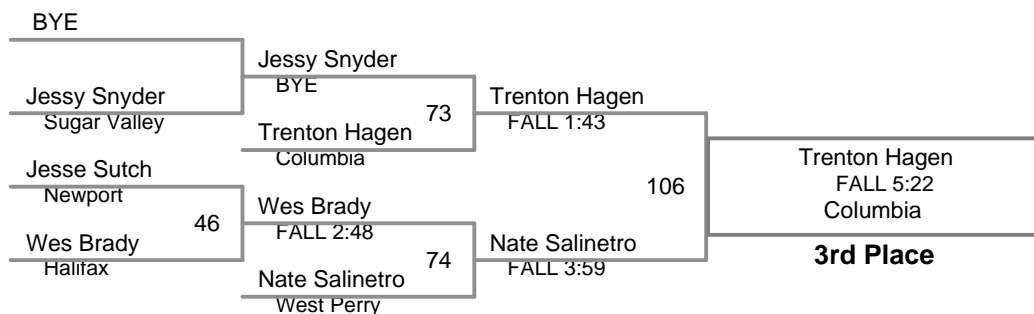

Newport Holiday Tournament
Varsity

132 Lbs

Newport Holiday Tournament
Varsity

138 Lbs

Newport Holiday Tournament
Varsity

145 Lbs

Newport Holiday Tournament
Varsity

152 Lbs