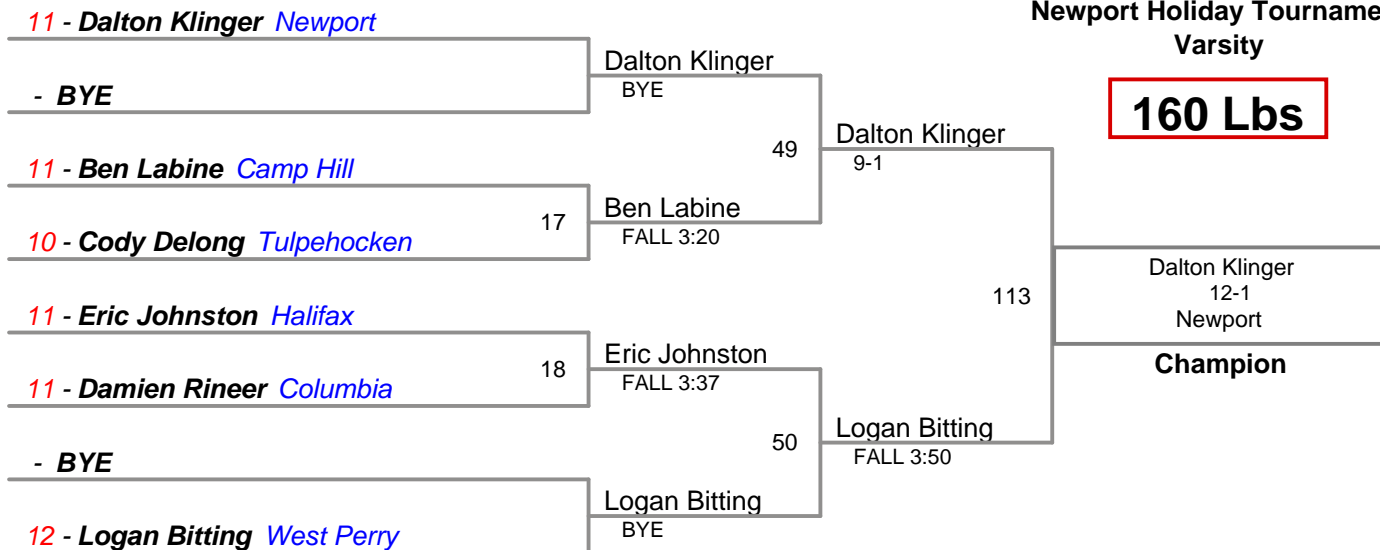

Newport Holiday Tournament
Varsity

160 Lbs