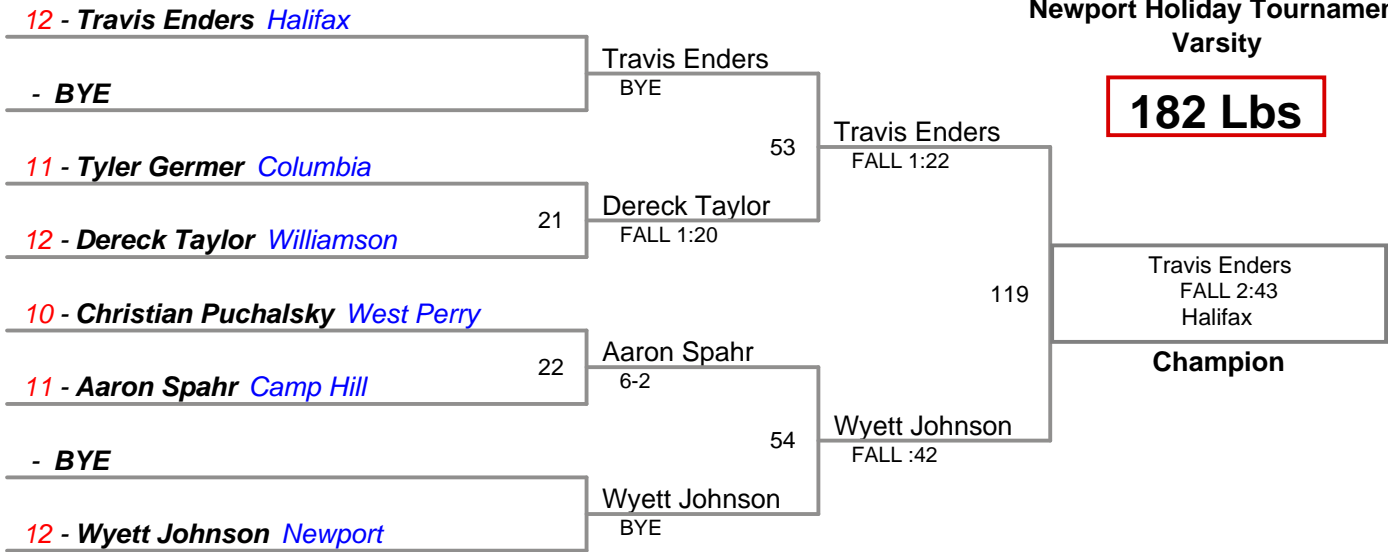

Newport Holiday Tournament
Varsity

160 Lbs

Newport Holiday Tournament
Varsity

170 Lbs

Newport Holiday Tournament
Varsity

182 Lbs

Newport Holiday Tournament
Varsity

195 Lbs