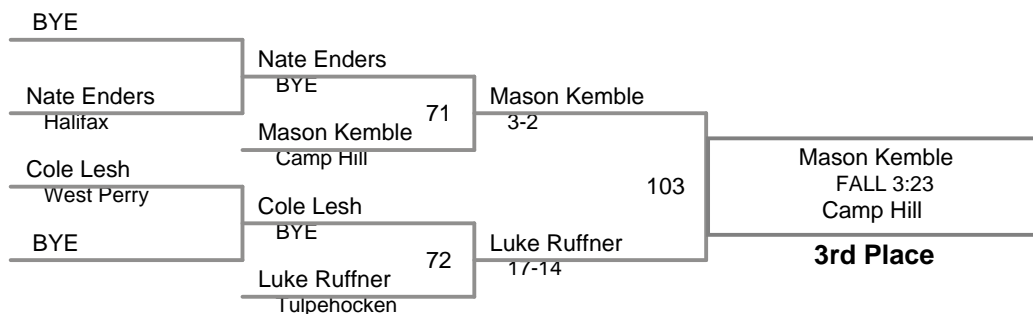

Newport Holiday Tournament
Varsity

138 Lbs