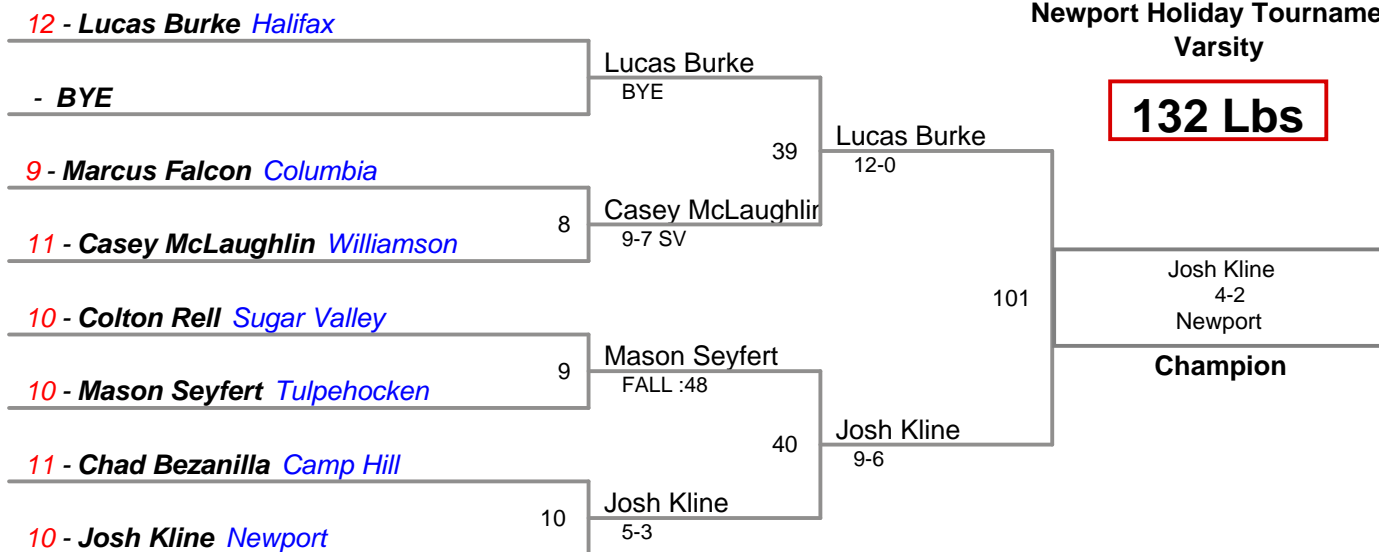

Newport Holiday Tournament
Varsity

132 Lbs