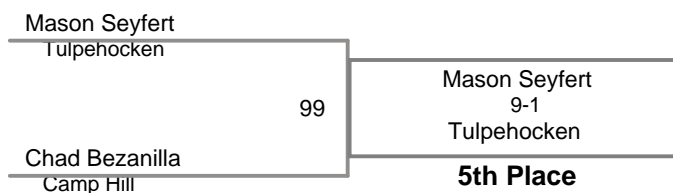

Newport Holiday Tournament
Varsity

132 Lbs