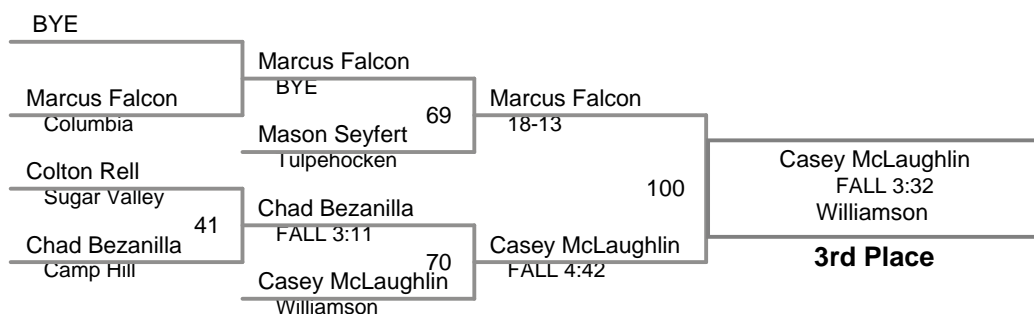

Newport Holiday Tournament
Varsity

132 Lbs