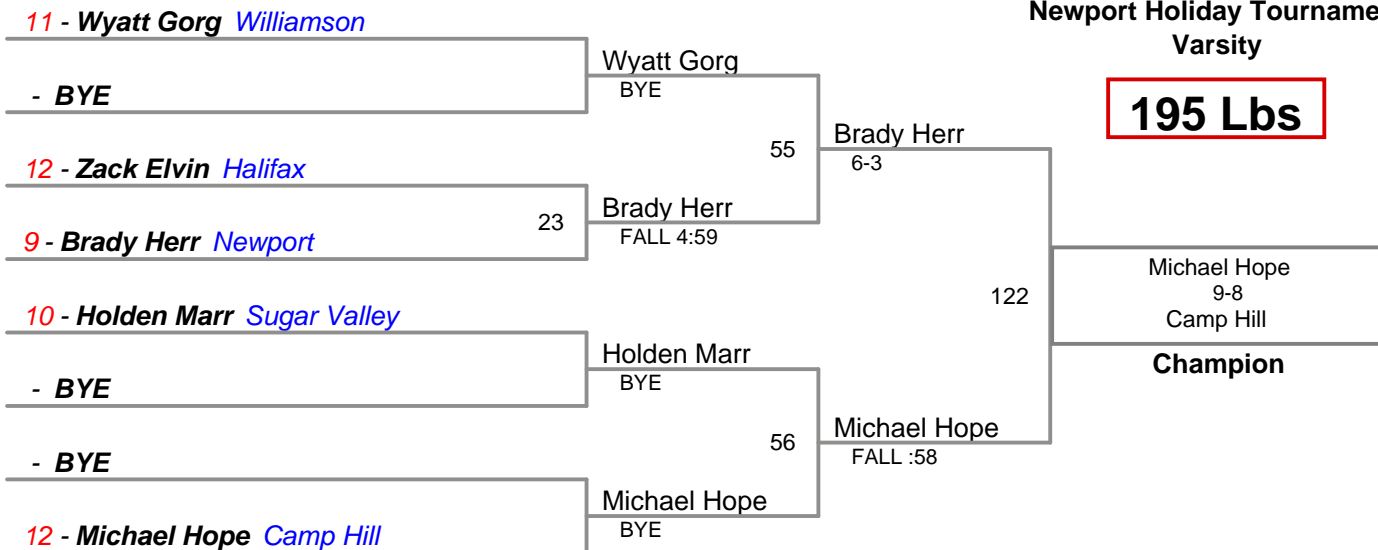

Newport Holiday Tournament
Varsity

160 Lbs

Newport Holiday Tournament
Varsity

170 Lbs

Newport Holiday Tournament
Varsity

182 Lbs

Newport Holiday Tournament
Varsity

195 Lbs