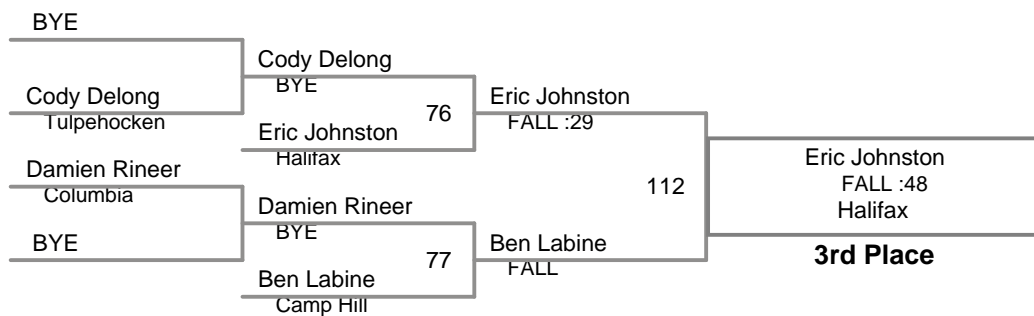

Newport Holiday Tournament
Varsity

160 Lbs