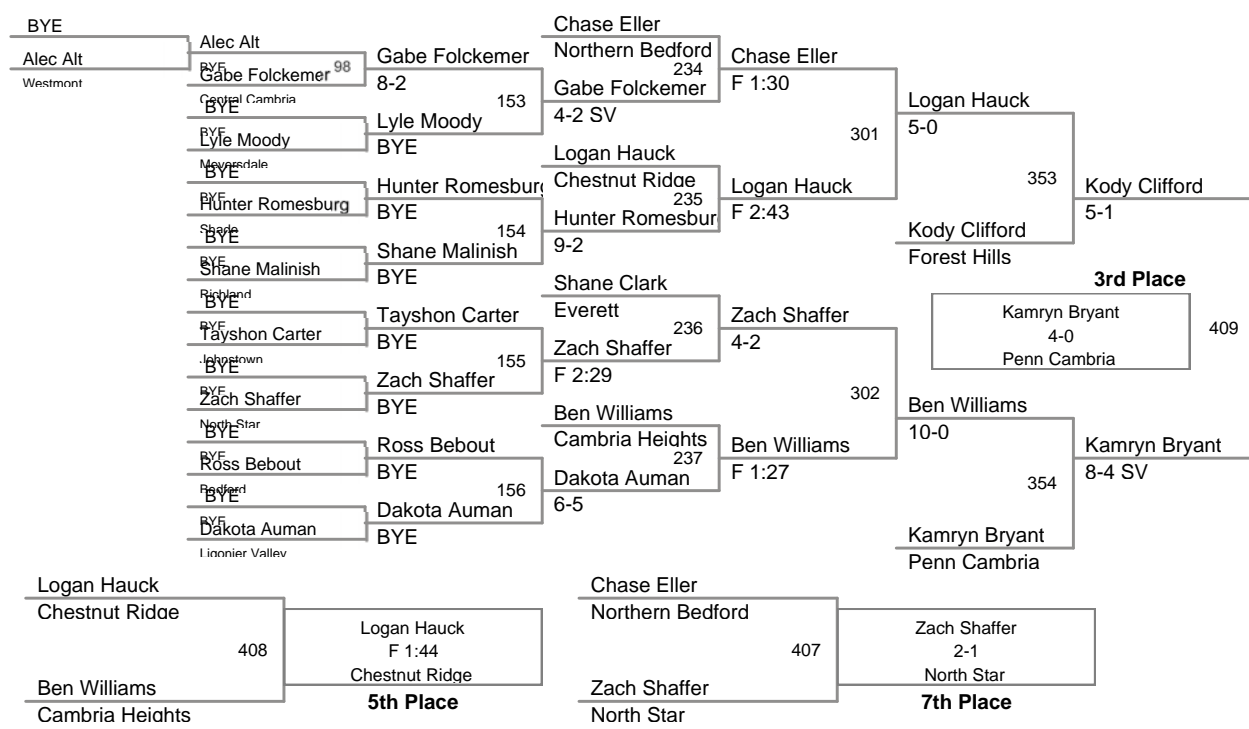

(1) **Ethan Kelly** *Johnstown* 8-0

**Mountain Conference
JH**

110 Lbs

**Mountain Conference
JH**

115 Lbs

122 Lbs

138 Lbs

145 Lbs