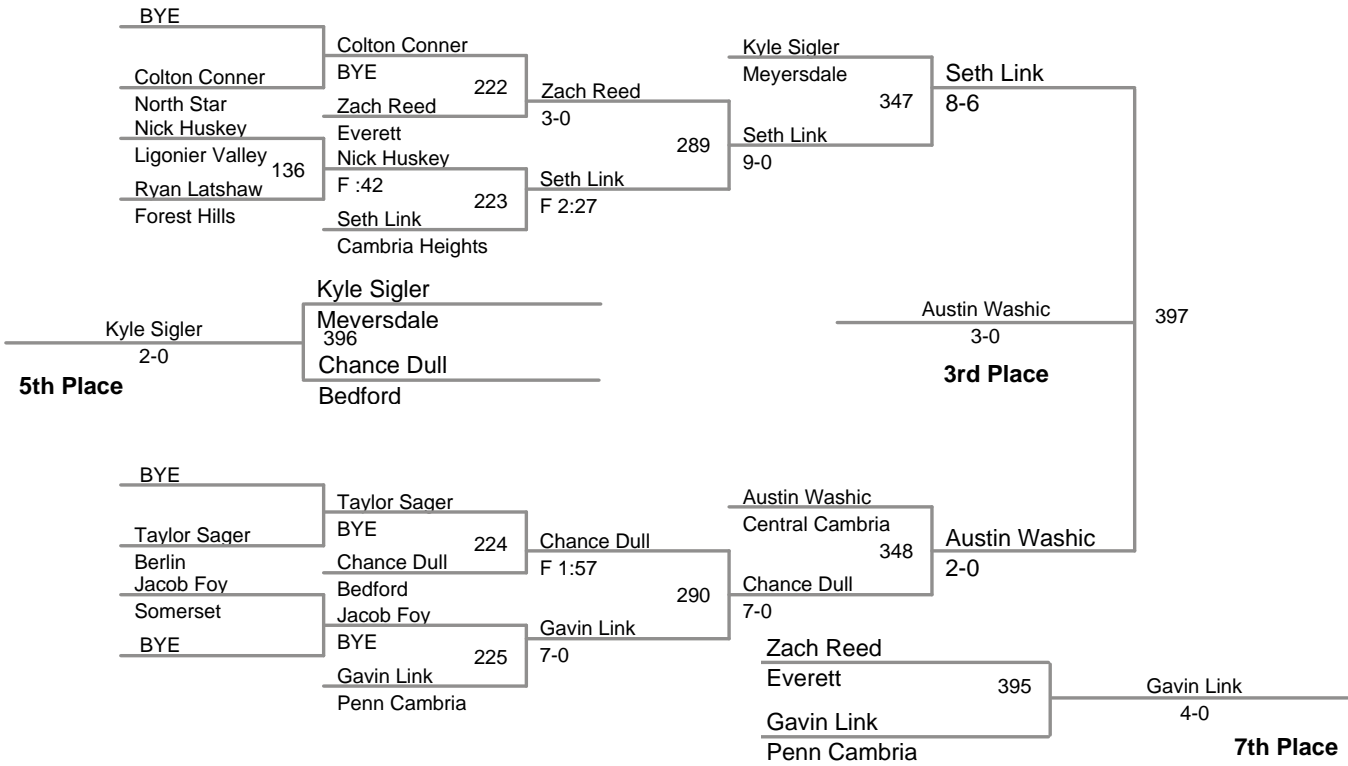

Mountain Conference
JH

105 Lbs

(1) **Ethan Kelly** *Johnstown* 8-0