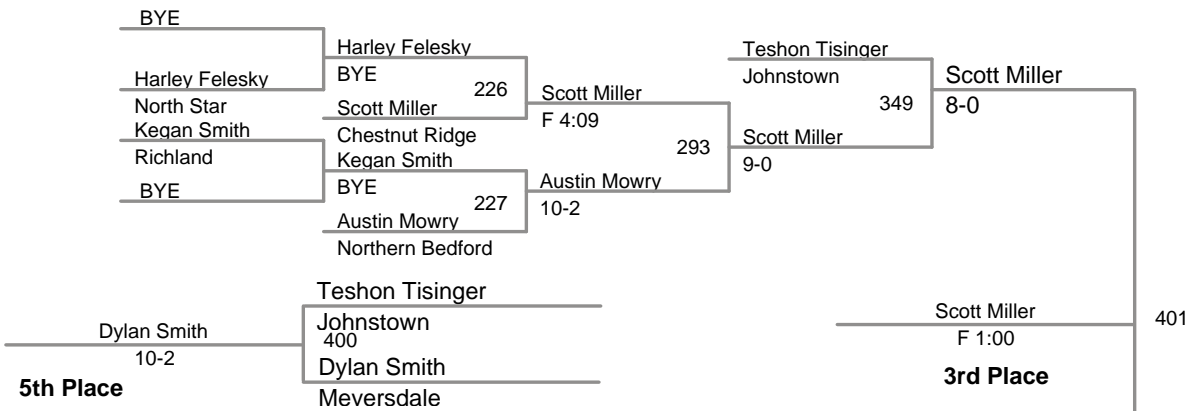

**Mountain Conference
JH**

110 Lbs