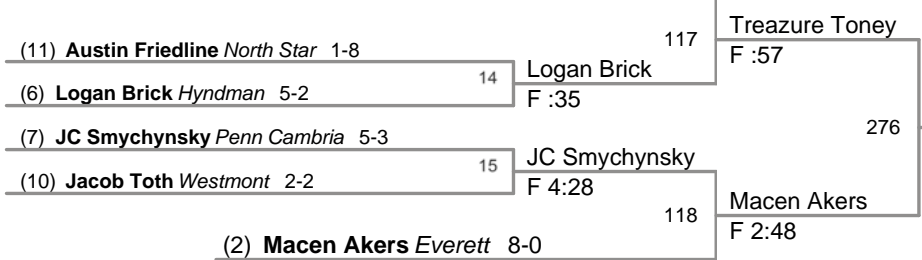

**Mountain Conference
JH**

75 Lbs

**Mountain Conference
JH**

80 Lbs

**Mountain Conference
JH**

85 Lbs

**Mountain Conference
JH**

90 Lbs

(1) Huntur Campbell Cambria Heights 7-1

(3) Treasure Toney Johnstown 10-1

(2) Macen Akers Everett 8-0

**Mountain Conference
JH**

95 Lbs

100 Lbs

Mountain Conference
JH

105 Lbs