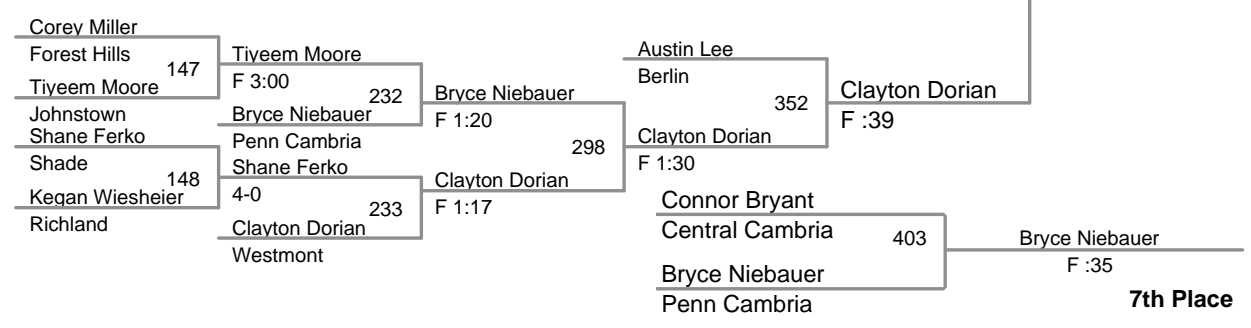

(1) **Ethan Kelly** *Johnstown* 8-0

**Mountain Conference
JH**

110 Lbs

**Mountain Conference
JH**

115 Lbs

122 Lbs

138 Lbs

145 Lbs