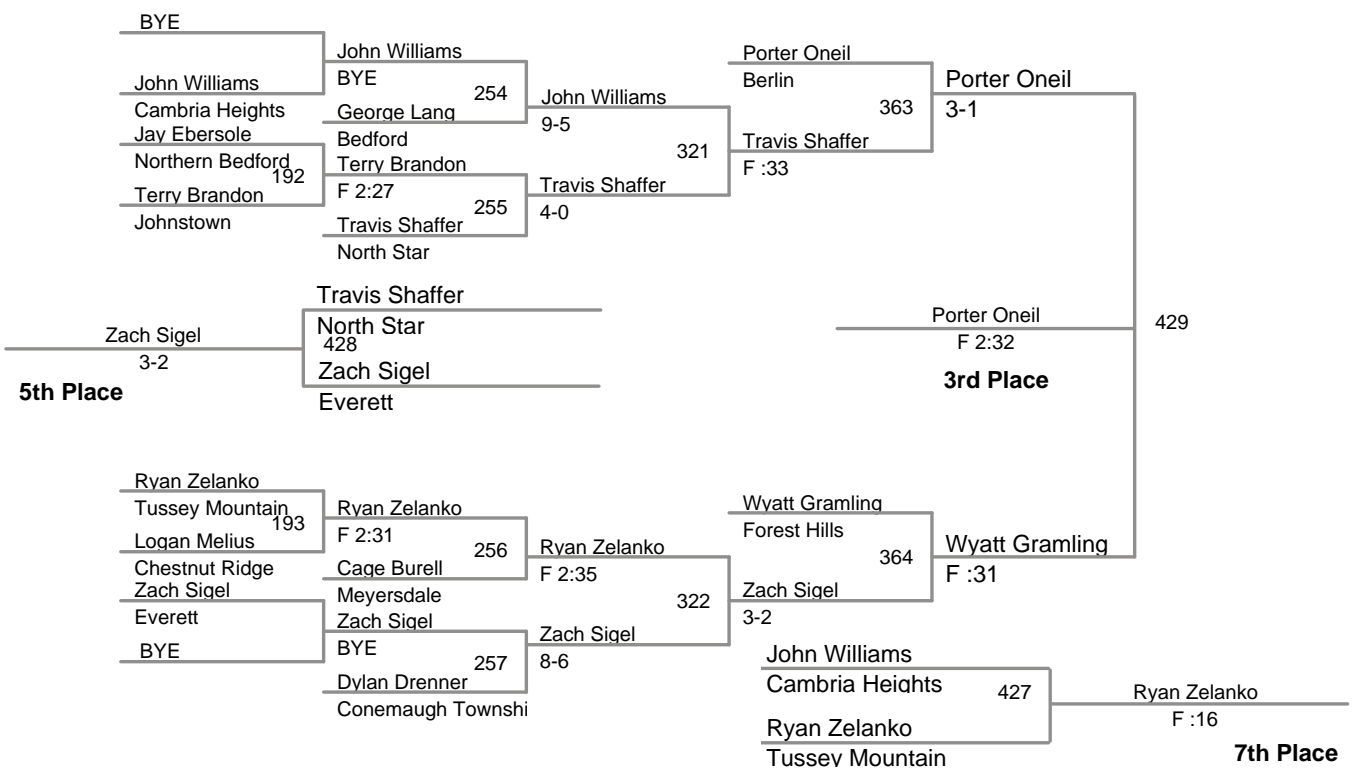

155 Lbs

(1) **Exree Loe** *Johnstown* 10-0

165 Lbs

(1) Chase Marple Somerset 14-0

(2) Caliber Castel Central Cambria 6-0

**Mountain Conference
JH**

185 Lbs

(1) Nathan Martin Central Cambria 6-0