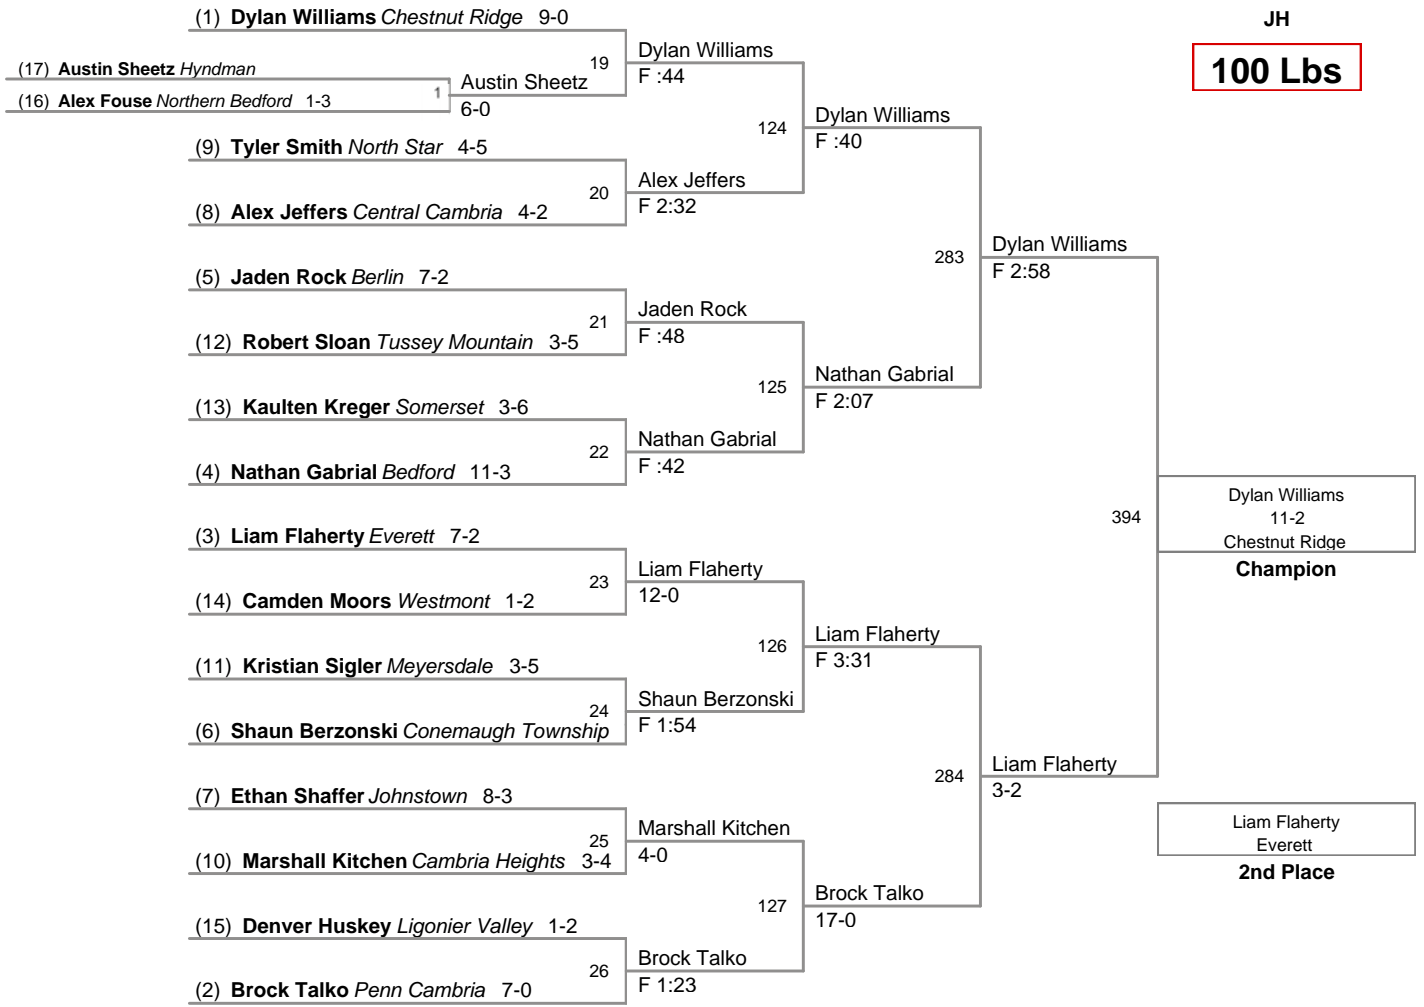

(1) Huntur Campbell Cambria Heights 7-1

(3) Treasure Toney Johnstown 10-1

(2) Macen Akers Everett 8-0

**Mountain Conference
JH**

95 Lbs

100 Lbs

Mountain Conference
JH

105 Lbs