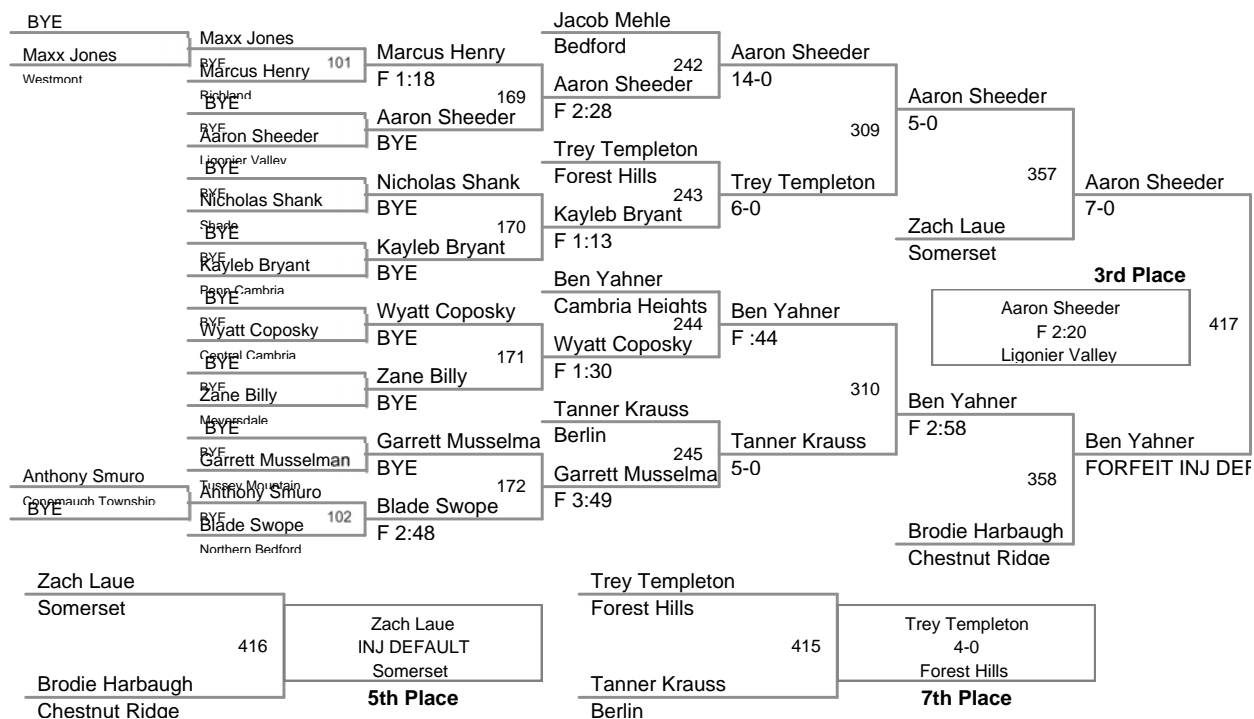

(1) **Ethan Kelly** *Johnstown* 8-0

**Mountain Conference
JH**

110 Lbs

**Mountain Conference
JH**

115 Lbs

122 Lbs

138 Lbs

145 Lbs