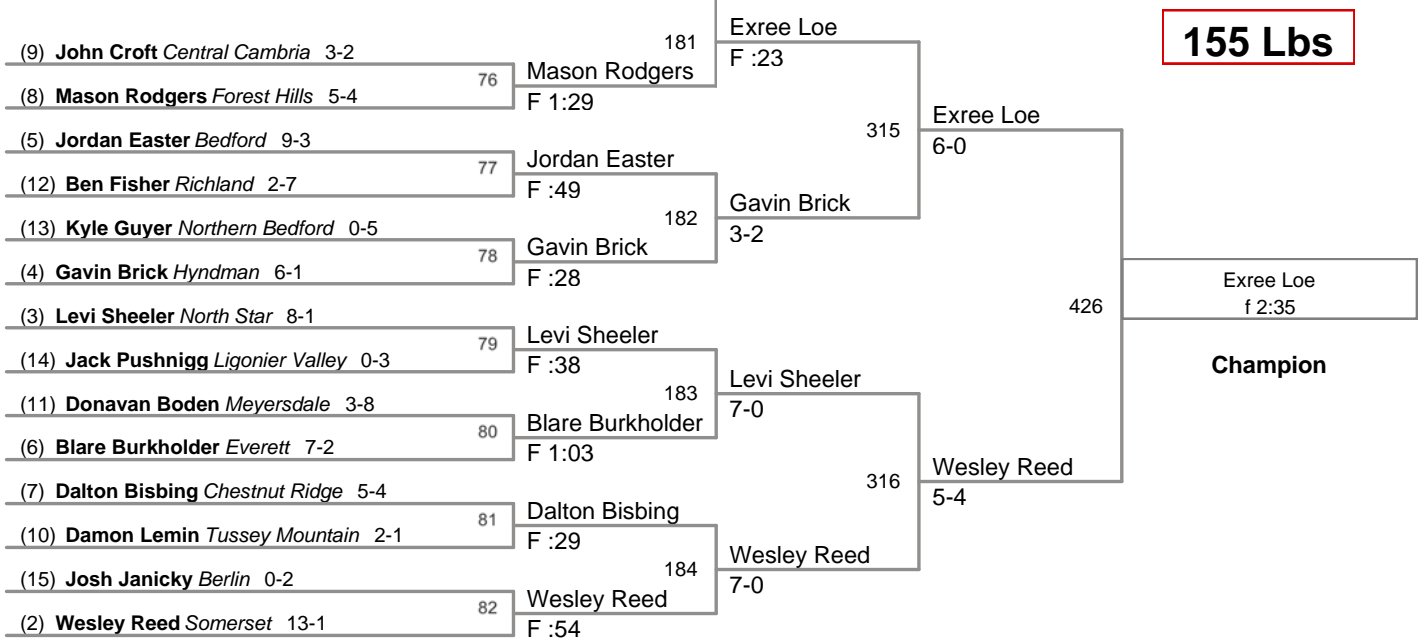

155 Lbs

(1) **Exree Loe** *Johnstown* 10-0