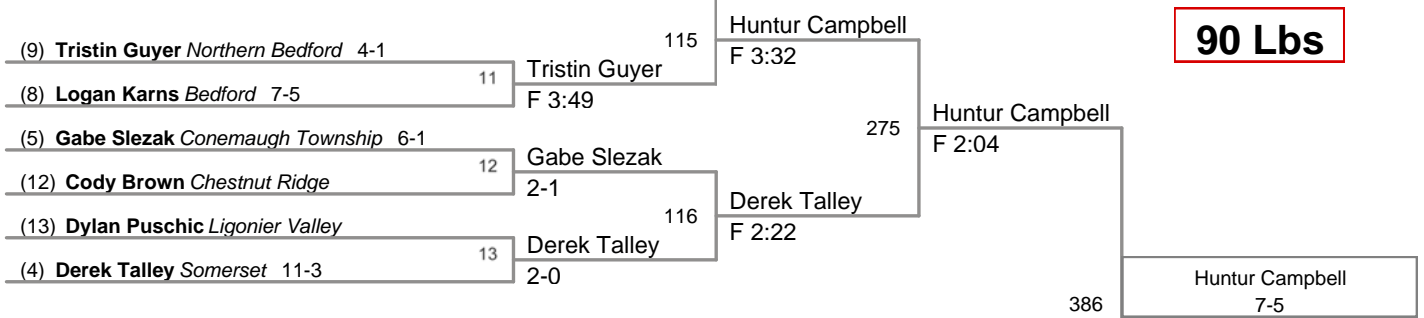

**Mountain Conference
JH**

90 Lbs

(1) Huntur Campbell Cambria Heights 7-1