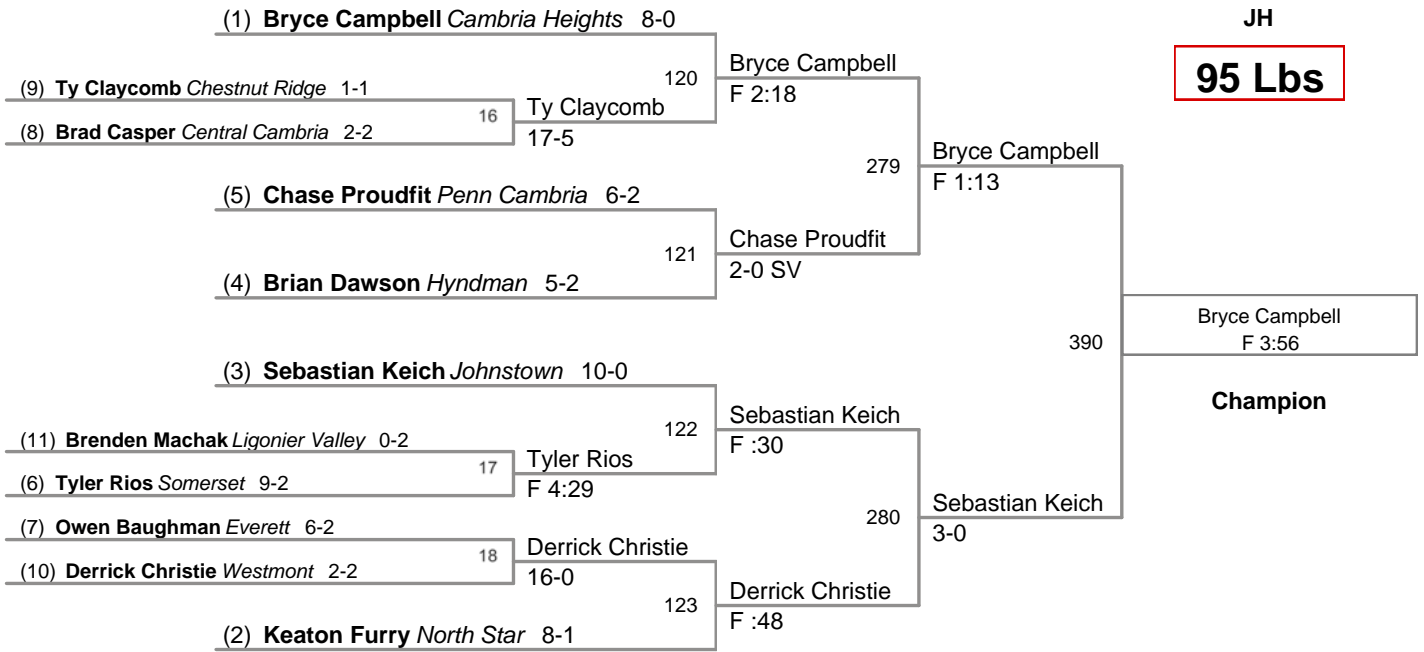

(1) Huntur Campbell Cambria Heights 7-1

(3) Treasure Toney Johnstown 10-1

(2) Macen Akers Everett 8-0

**Mountain Conference
JH**

95 Lbs

100 Lbs

Mountain Conference
JH

105 Lbs