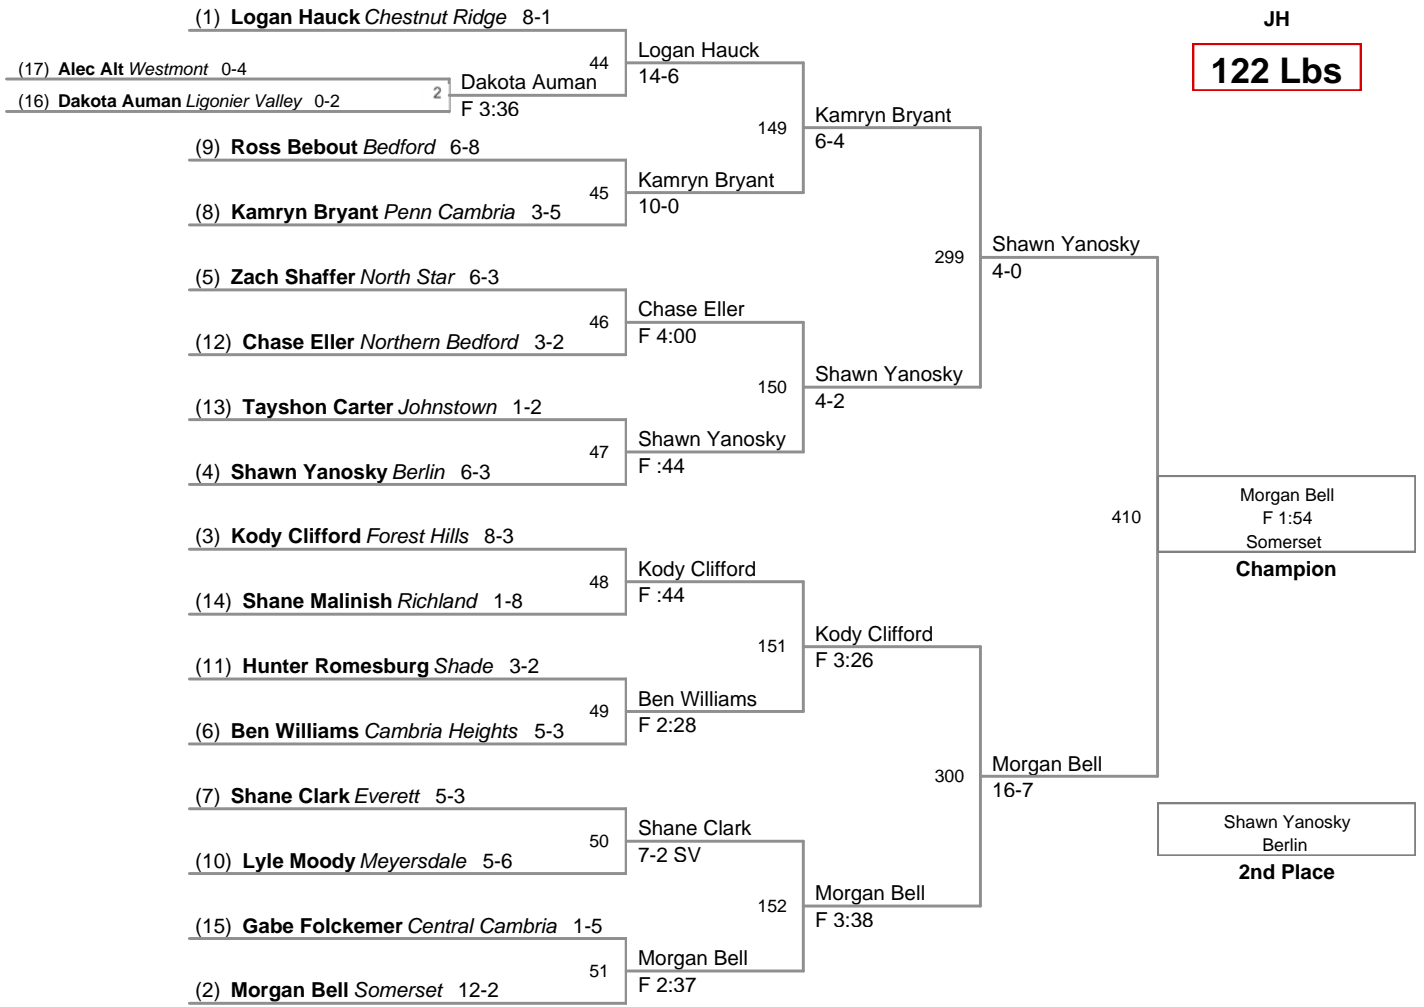

(1) **Ethan Kelly** *Johnstown* 8-0

**Mountain Conference
JH**

110 Lbs

**Mountain Conference
JH**

115 Lbs

122 Lbs

138 Lbs

145 Lbs