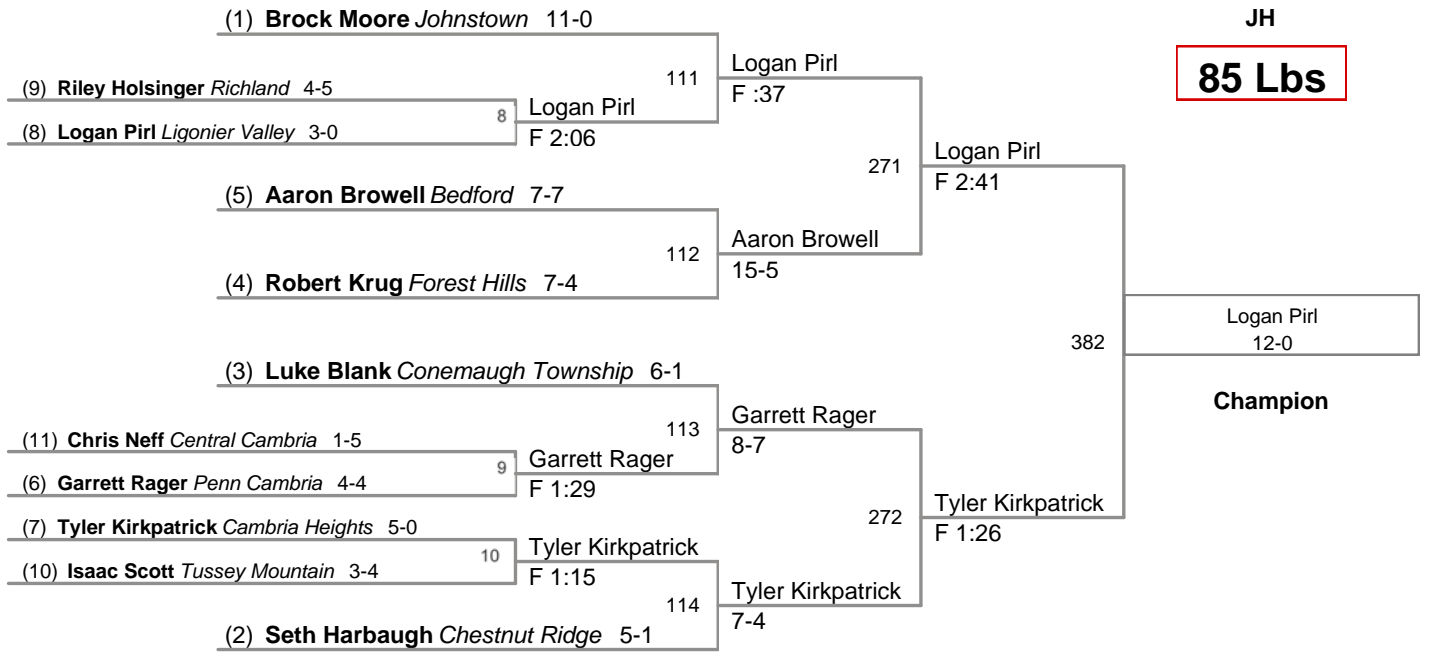

**Mountain Conference
JH**

75 Lbs

**Mountain Conference
JH**

80 Lbs

**Mountain Conference
JH**

85 Lbs

**Mountain Conference
JH**

90 Lbs