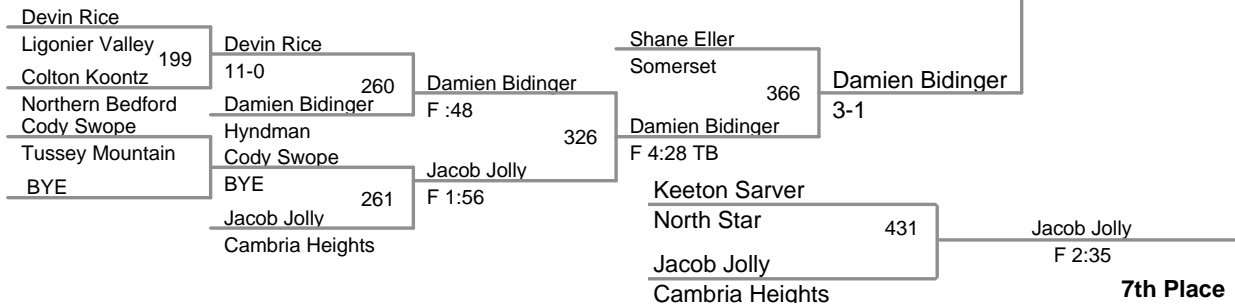

155 Lbs

(1) **Exree Loe** *Johnstown* 10-0

165 Lbs

(1) Chase Marple Somerset 14-0

(2) Caliber Castel Central Cambria 6-0

**Mountain Conference
JH**

185 Lbs

(1) Nathan Martin Central Cambria 6-0