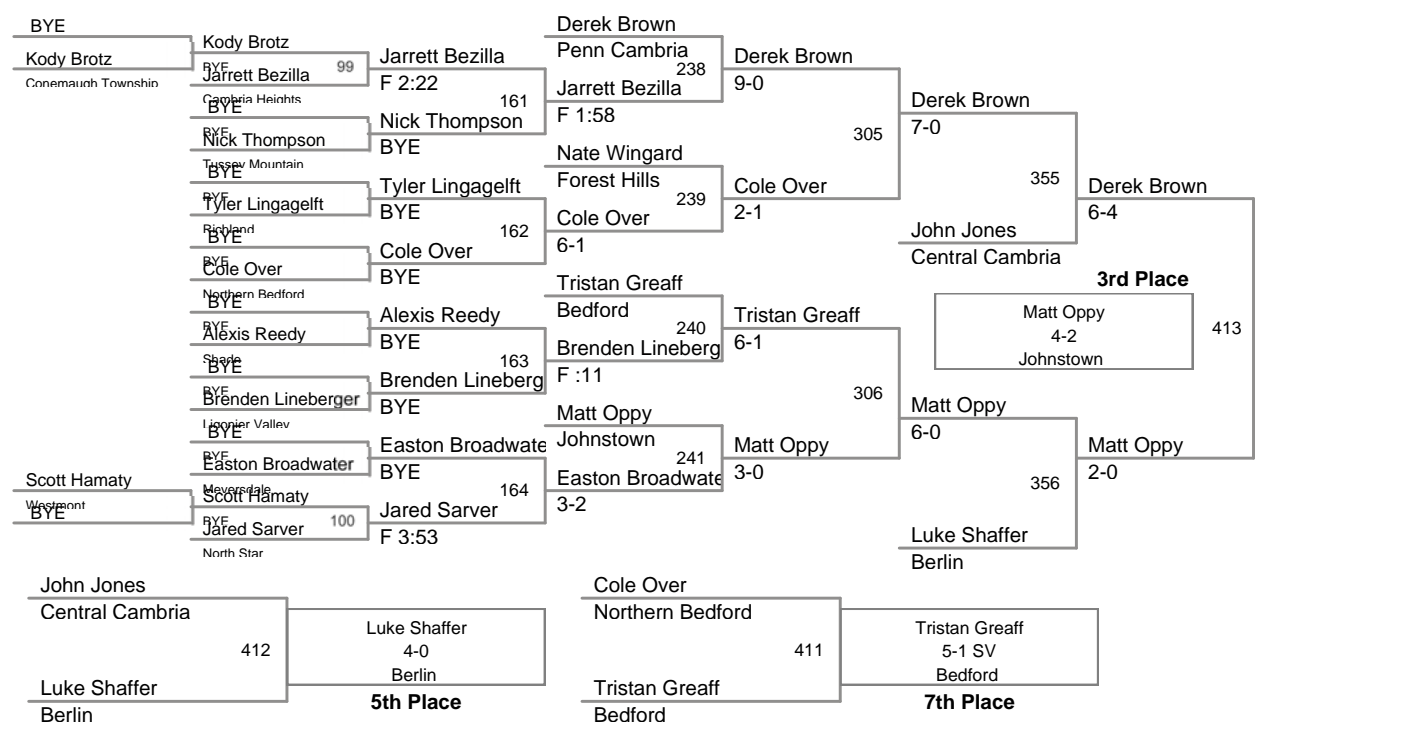

(1) **Ethan Kelly** *Johnstown* 8-0

**Mountain Conference
JH**

110 Lbs

**Mountain Conference
JH**

115 Lbs

122 Lbs

138 Lbs

145 Lbs