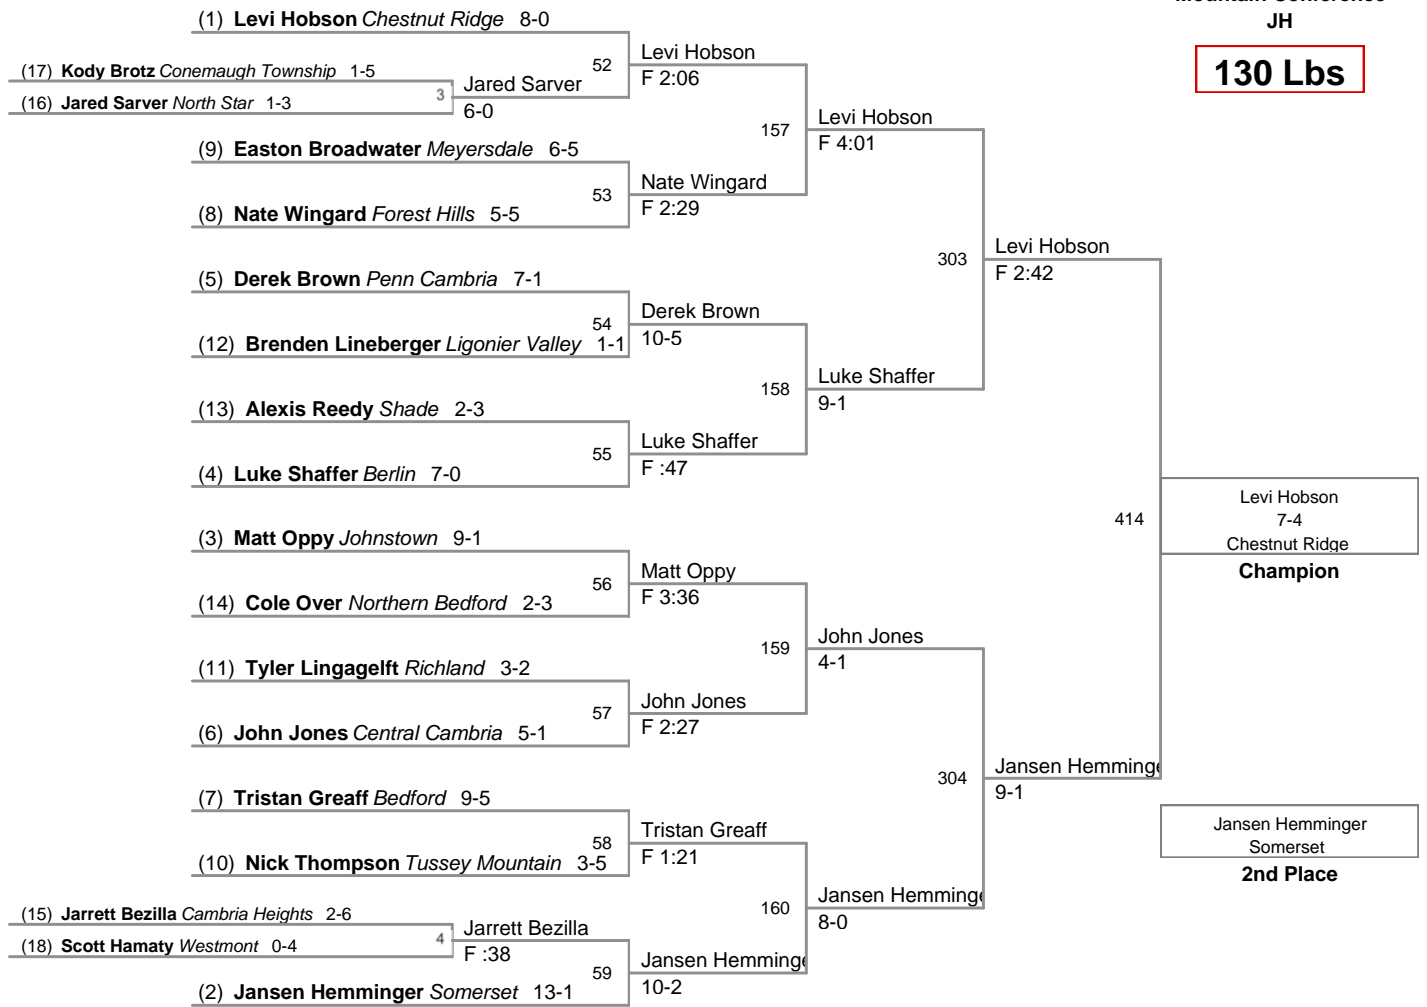

(1) **Ethan Kelly** *Johnstown* 8-0

**Mountain Conference
JH**

110 Lbs

**Mountain Conference
JH**

115 Lbs

122 Lbs

138 Lbs

145 Lbs