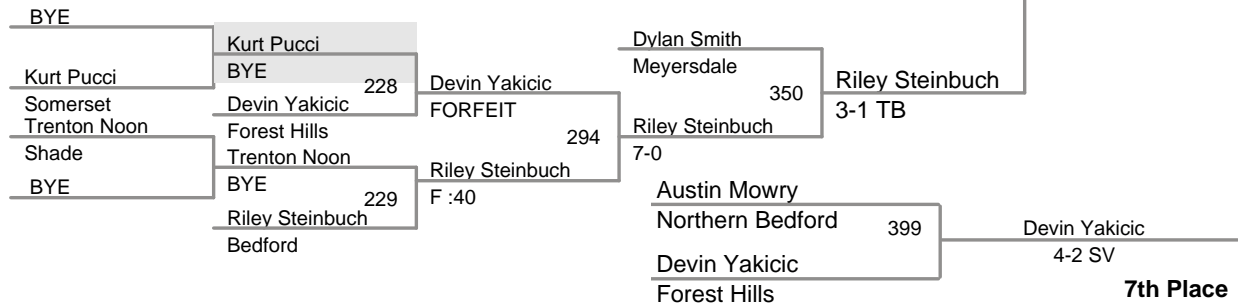

**Mountain Conference
JH**

110 Lbs