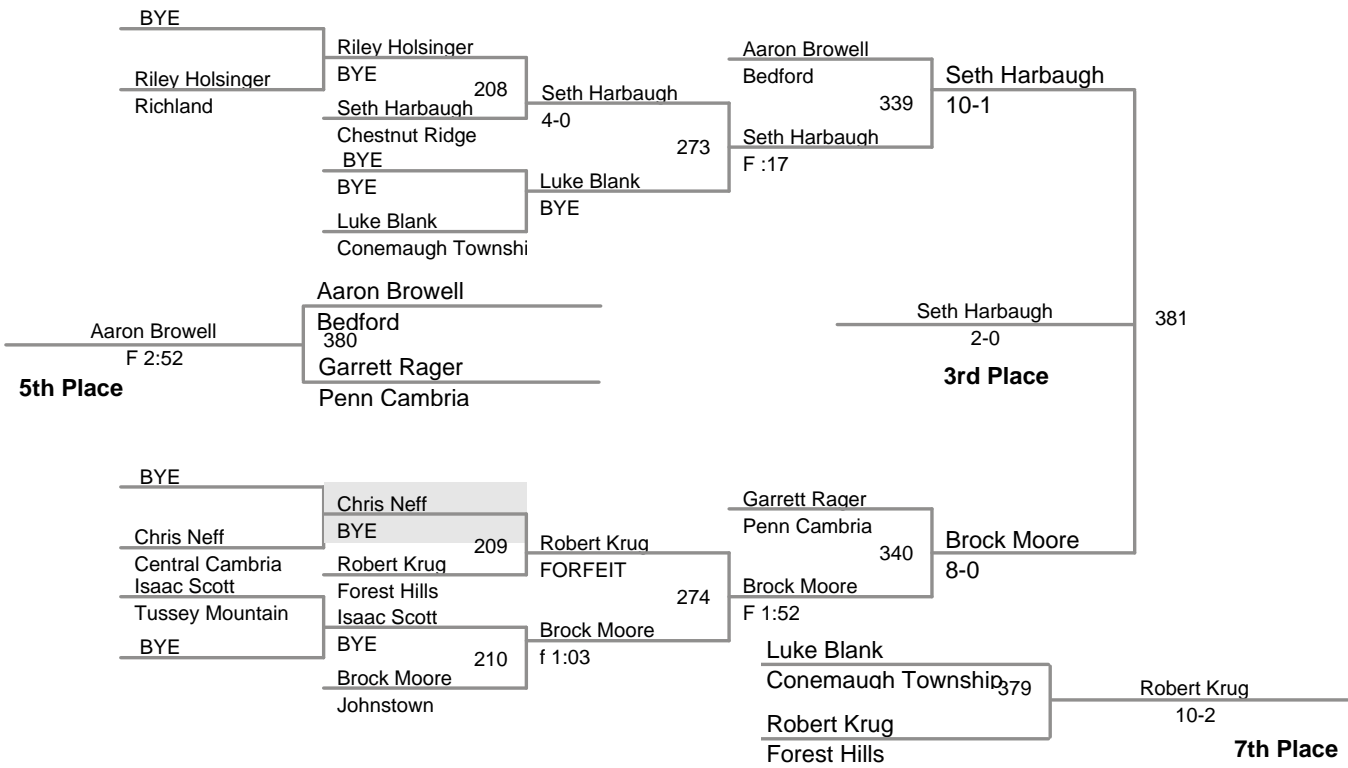

**Mountain Conference
JH**

75 Lbs

**Mountain Conference
JH**

80 Lbs

**Mountain Conference
JH**

85 Lbs

**Mountain Conference
JH**

90 Lbs