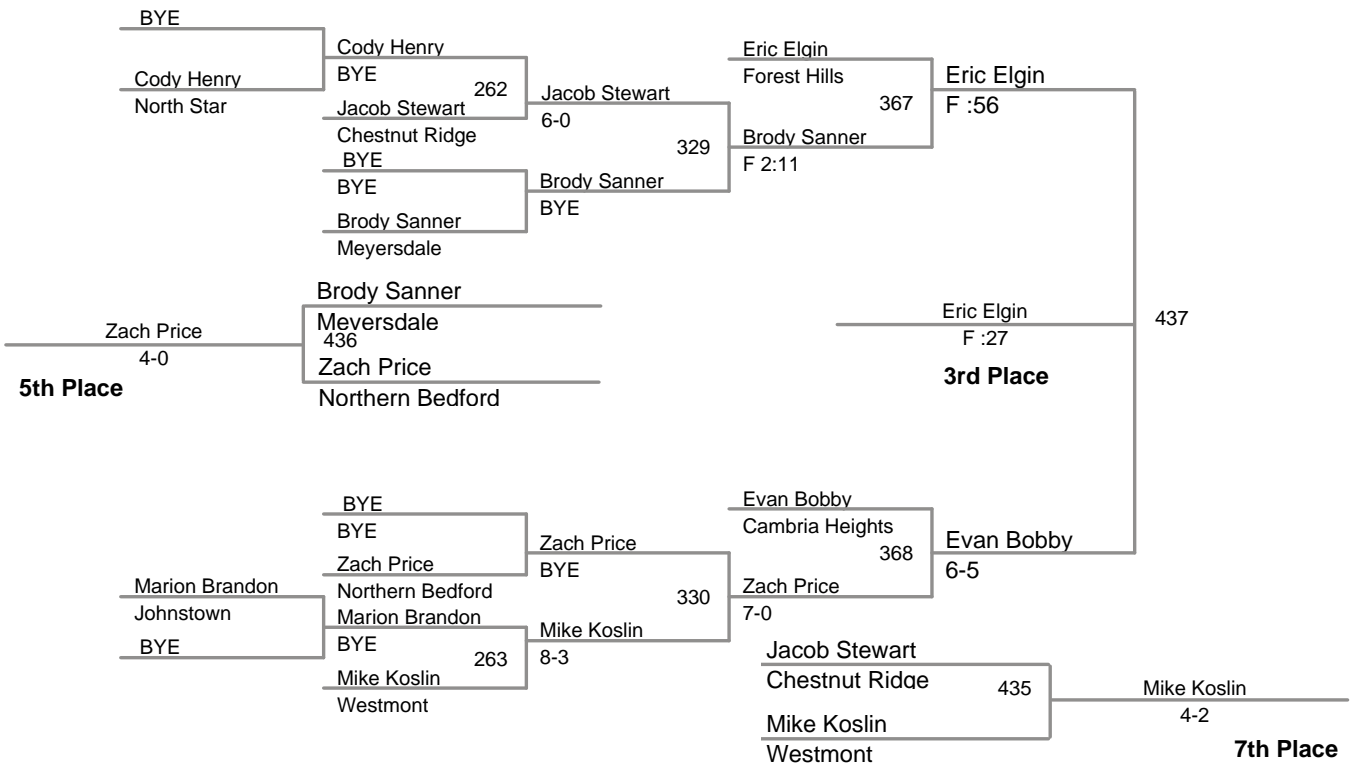

**Mountain Conference
JH**

210 Lbs