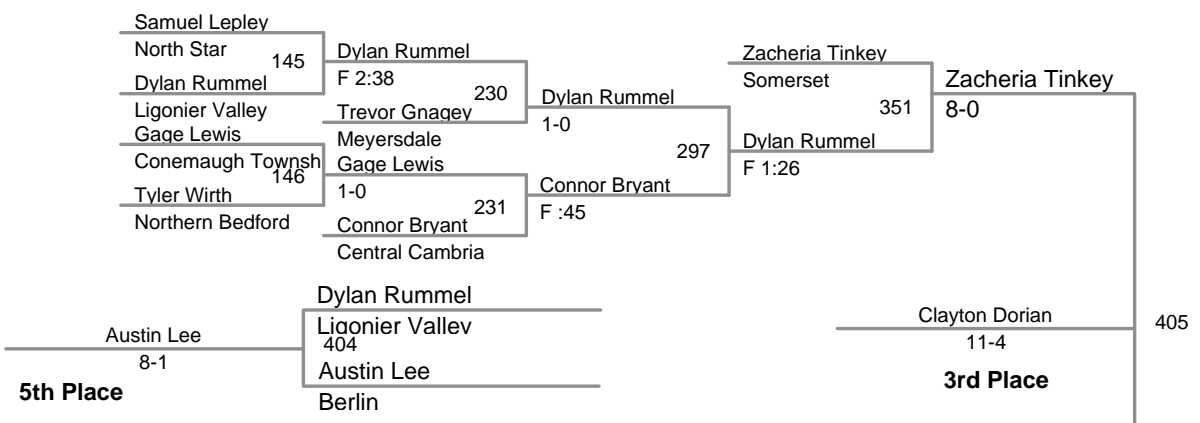

(1) **Ethan Kelly** *Johnstown* 8-0

**Mountain Conference
JH**

110 Lbs

**Mountain Conference
JH**

115 Lbs

122 Lbs

138 Lbs

145 Lbs