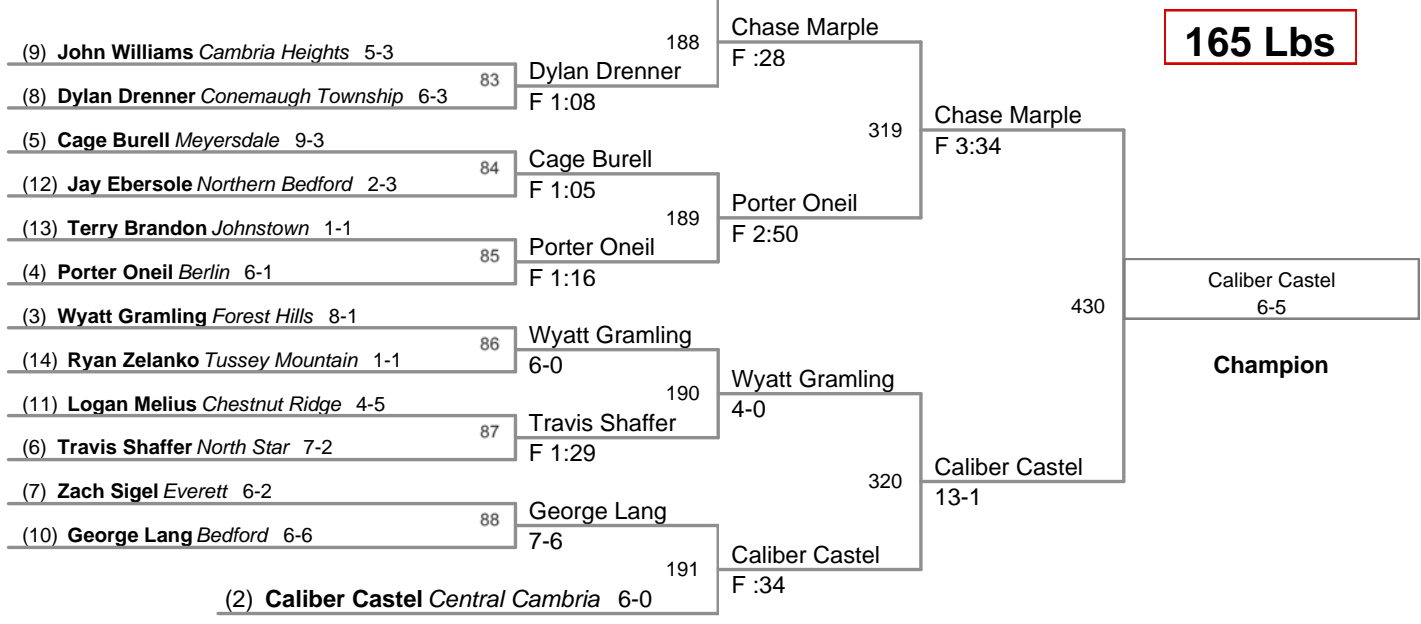

165 Lbs

(1) Chase Marple Somerset 14-0

(2) Caliber Castel Central Cambria 6-0