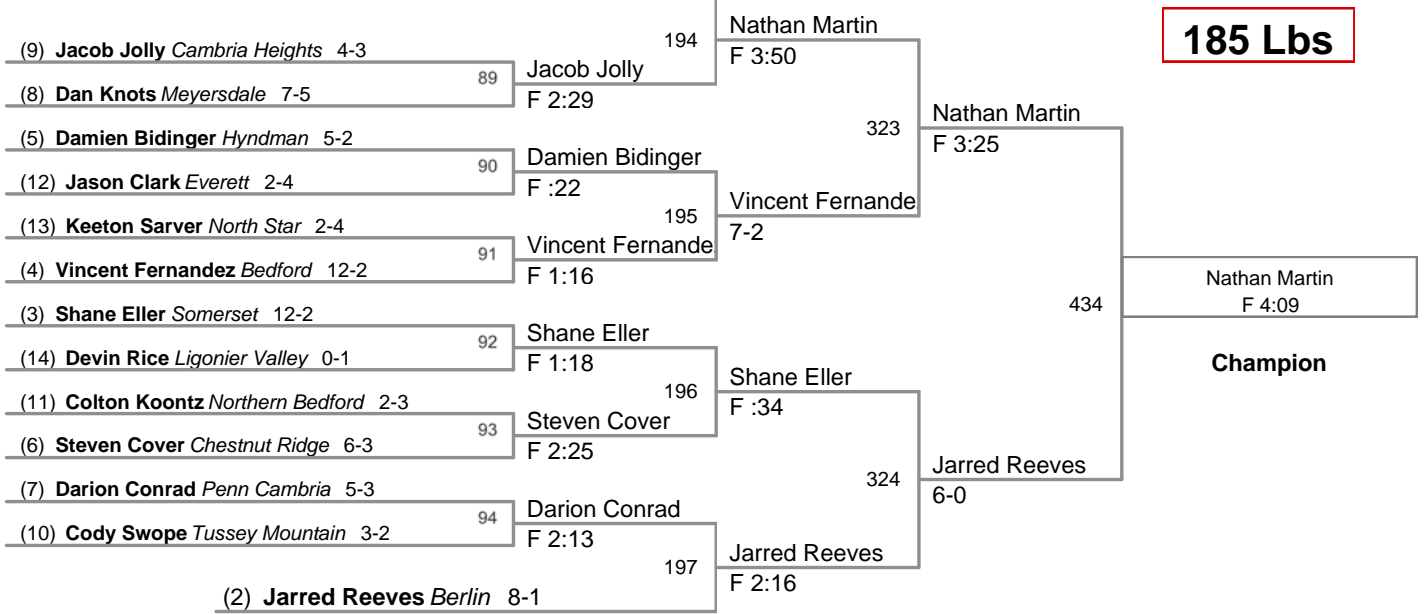

155 Lbs

(1) **Exree Loe** *Johnstown* 10-0

165 Lbs

(1) Chase Marple Somerset 14-0

(2) Caliber Castel Central Cambria 6-0

**Mountain Conference
JH**

185 Lbs

(1) Nathan Martin Central Cambria 6-0