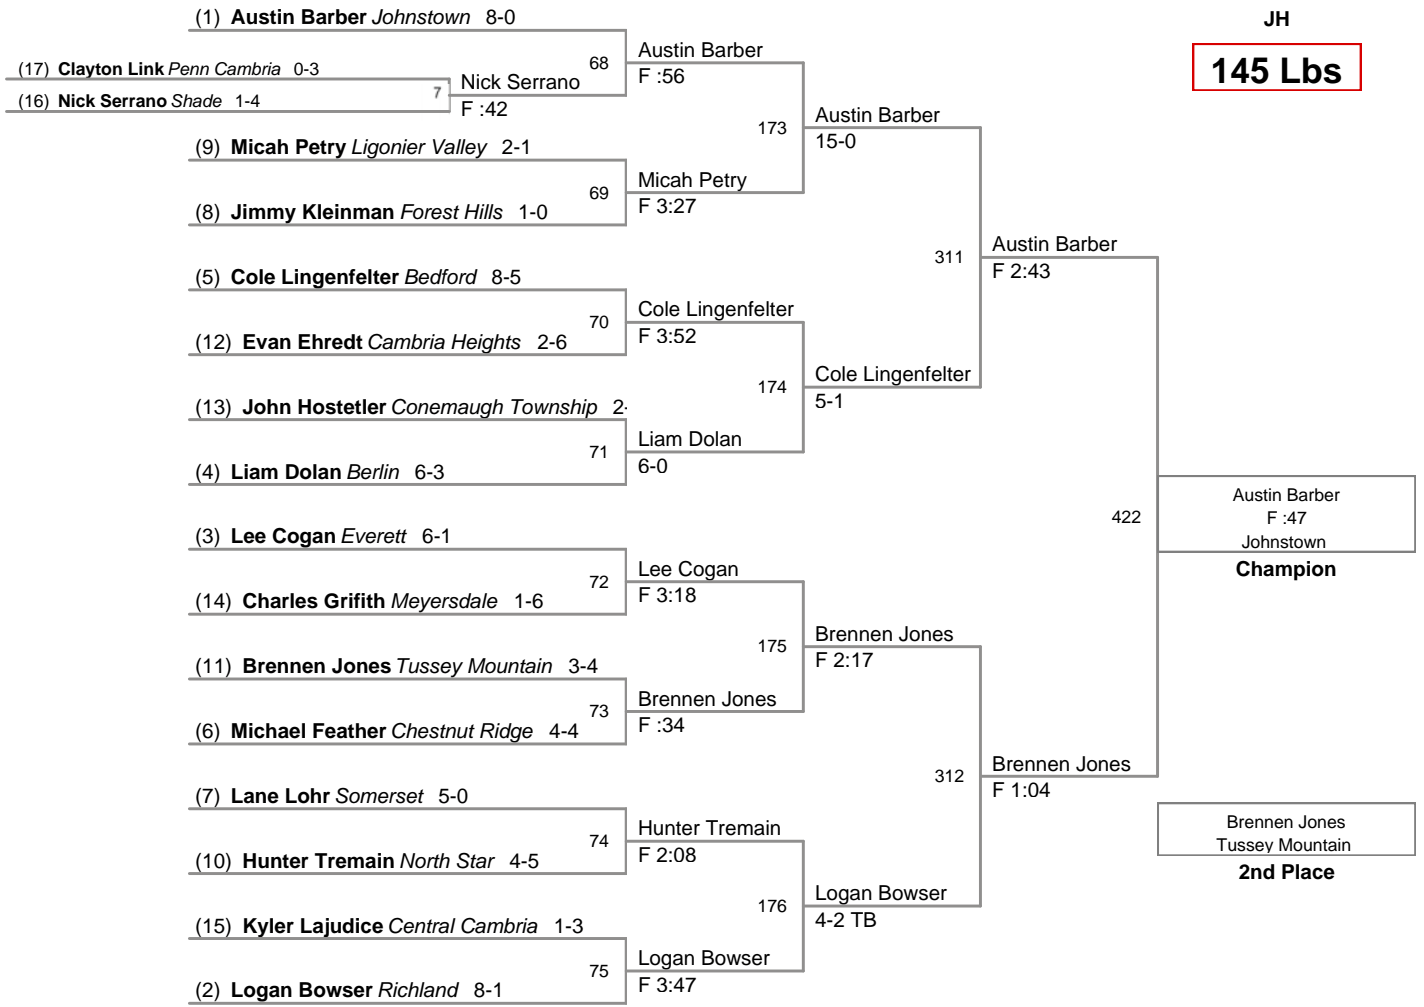

(1) **Ethan Kelly** *Johnstown* 8-0

**Mountain Conference
JH**

110 Lbs

**Mountain Conference
JH**

115 Lbs

122 Lbs

138 Lbs

145 Lbs