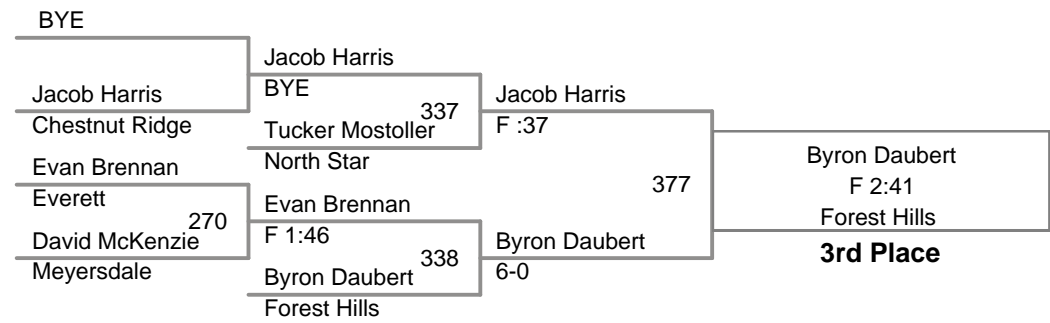

**Mountain Conference
JH**

75 Lbs

**Mountain Conference
JH**

80 Lbs

**Mountain Conference
JH**

85 Lbs

**Mountain Conference
JH**

90 Lbs