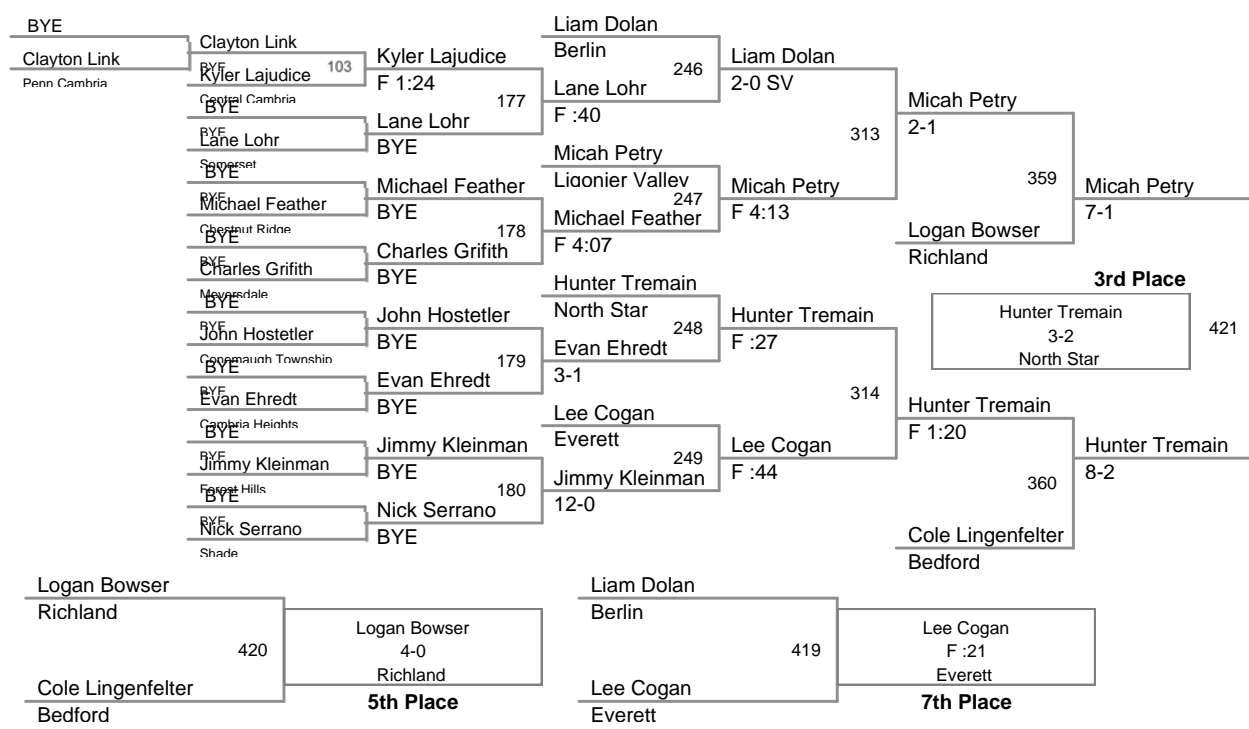

(1) **Ethan Kelly** *Johnstown* 8-0

**Mountain Conference
JH**

110 Lbs

**Mountain Conference
JH**

115 Lbs

122 Lbs

138 Lbs

145 Lbs