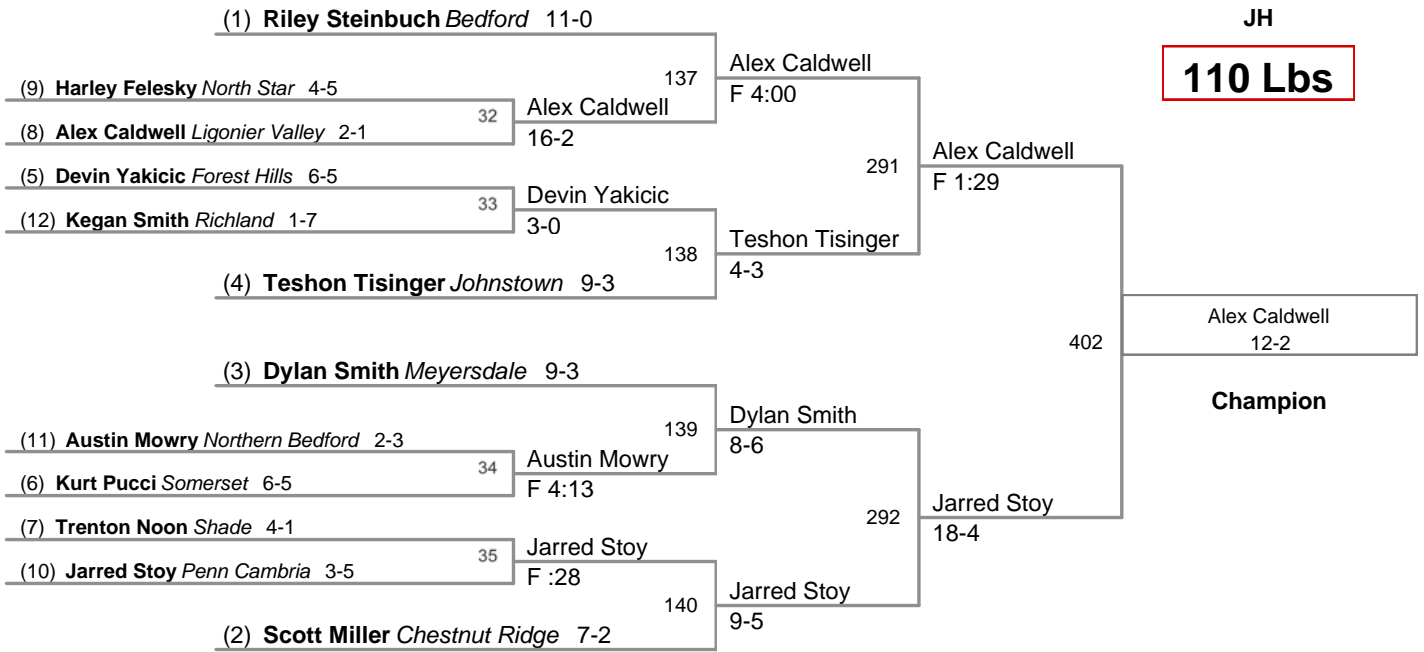

**Mountain Conference
JH**

110 Lbs