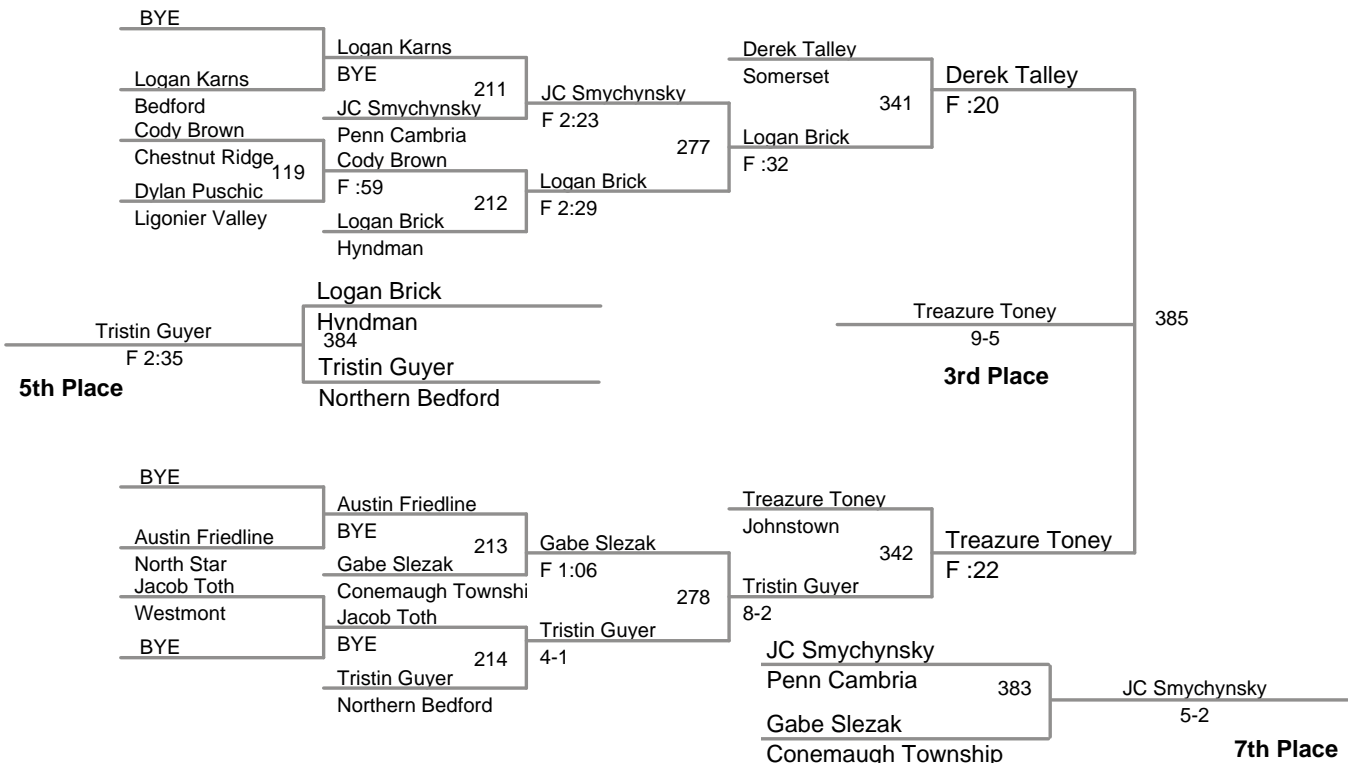

**Mountain Conference
JH**

75 Lbs

**Mountain Conference
JH**

80 Lbs

**Mountain Conference
JH**

85 Lbs

**Mountain Conference
JH**

90 Lbs

(1) Huntur Campbell Cambria Heights 7-1

(3) Treasure Toney Johnstown 10-1

(2) Macen Akers Everett 8-0

**Mountain Conference
JH**

95 Lbs

100 Lbs

Mountain Conference
JH

105 Lbs