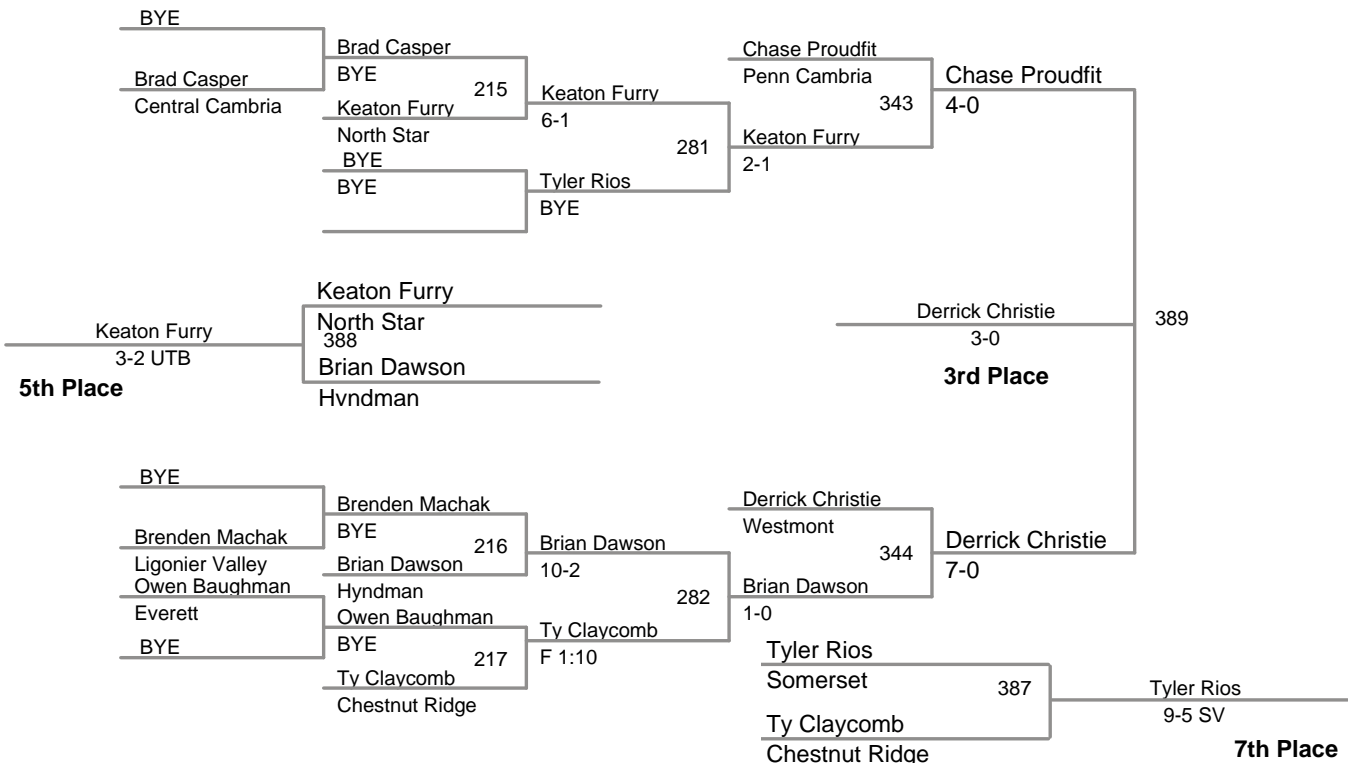

(1) Huntur Campbell Cambria Heights 7-1

(3) Treasure Toney Johnstown 10-1

(2) Macen Akers Everett 8-0

**Mountain Conference
JH**

95 Lbs

100 Lbs

Mountain Conference
JH

105 Lbs