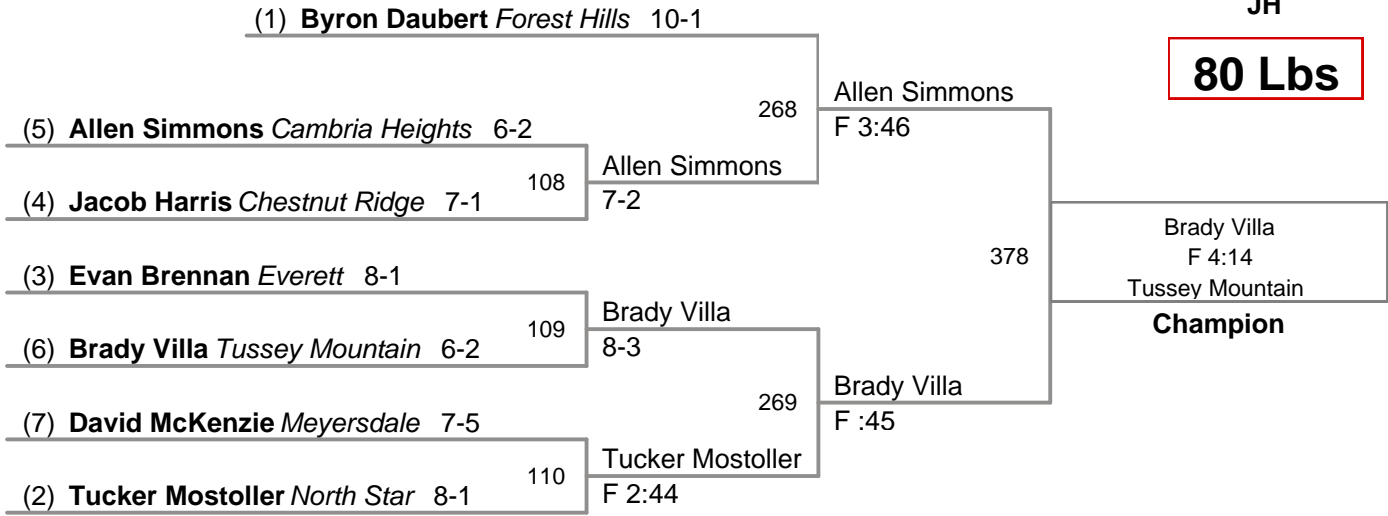

**Mountain Conference
JH**

75 Lbs

**Mountain Conference
JH**

80 Lbs

**Mountain Conference
JH**

85 Lbs

**Mountain Conference
JH**

90 Lbs