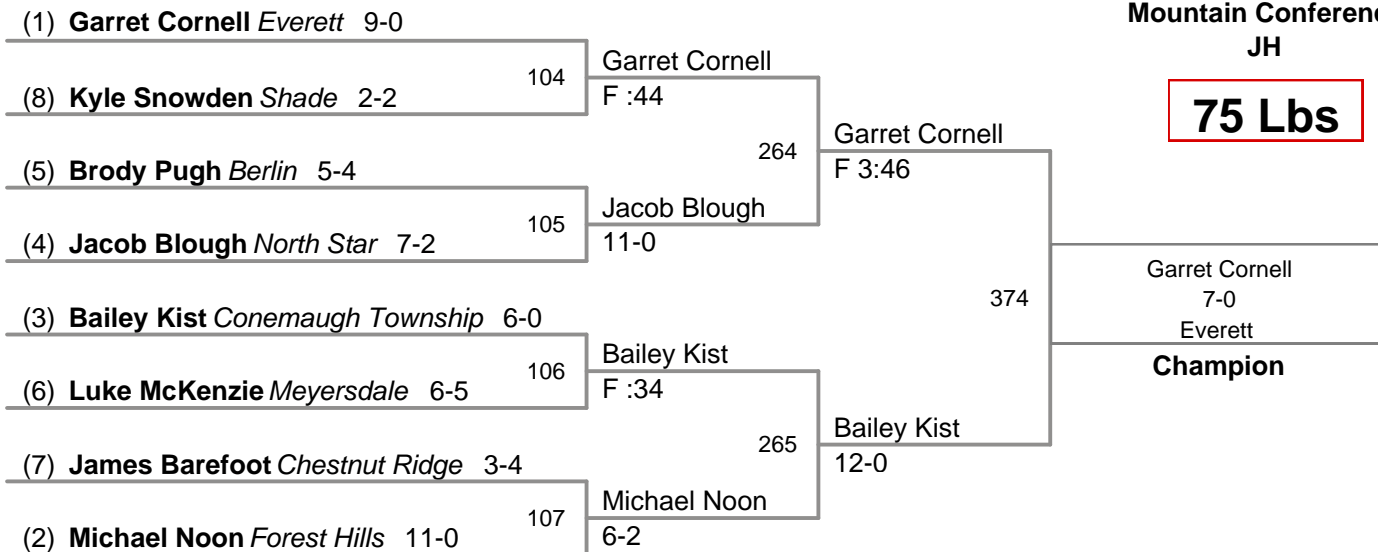

**Mountain Conference
JH**

75 Lbs

**Mountain Conference
JH**

80 Lbs

**Mountain Conference
JH**

85 Lbs

**Mountain Conference
JH**

90 Lbs