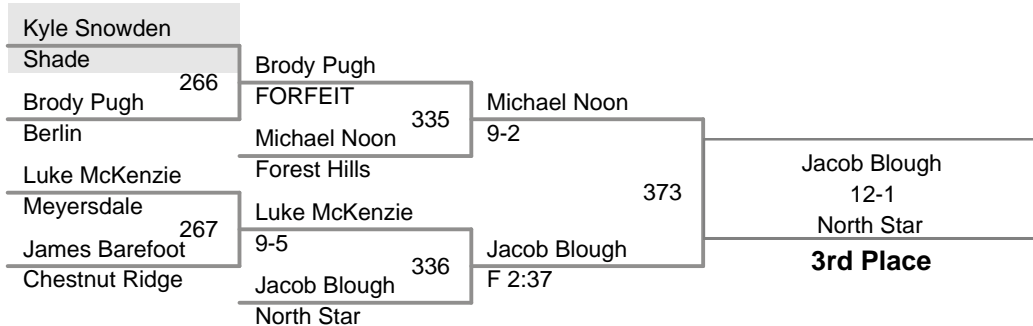

**Mountain Conference
JH**

75 Lbs

**Mountain Conference
JH**

80 Lbs

**Mountain Conference
JH**

85 Lbs

**Mountain Conference
JH**

90 Lbs