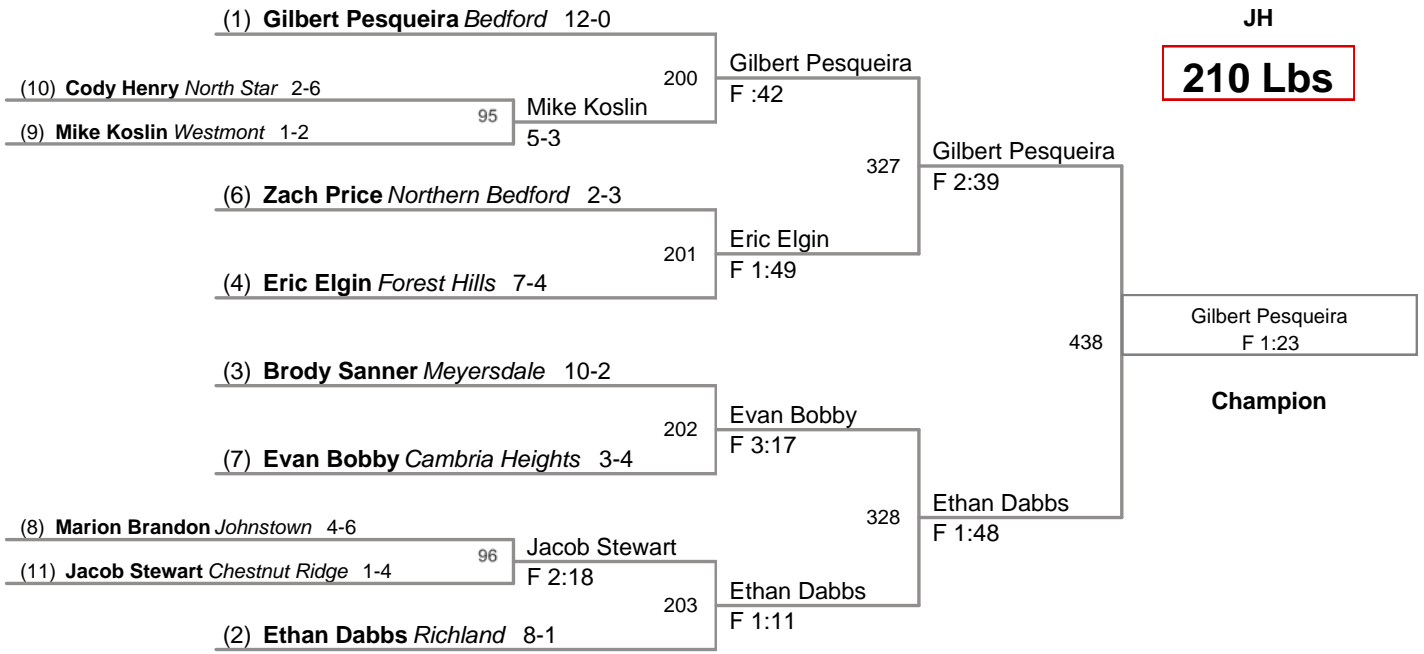

**Mountain Conference
JH**

210 Lbs