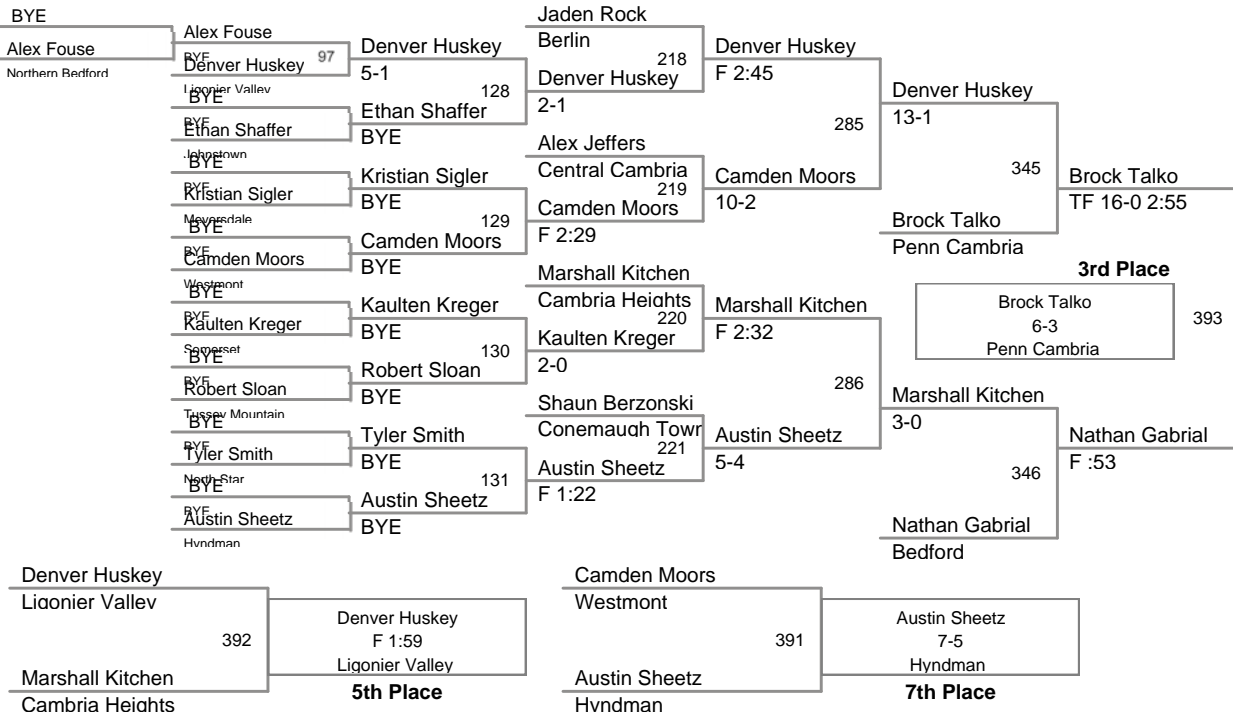

(1) Huntur Campbell Cambria Heights 7-1

(3) Treasure Toney Johnstown 10-1

(2) Macen Akers Everett 8-0

**Mountain Conference
JH**

95 Lbs

100 Lbs

Mountain Conference
JH

105 Lbs