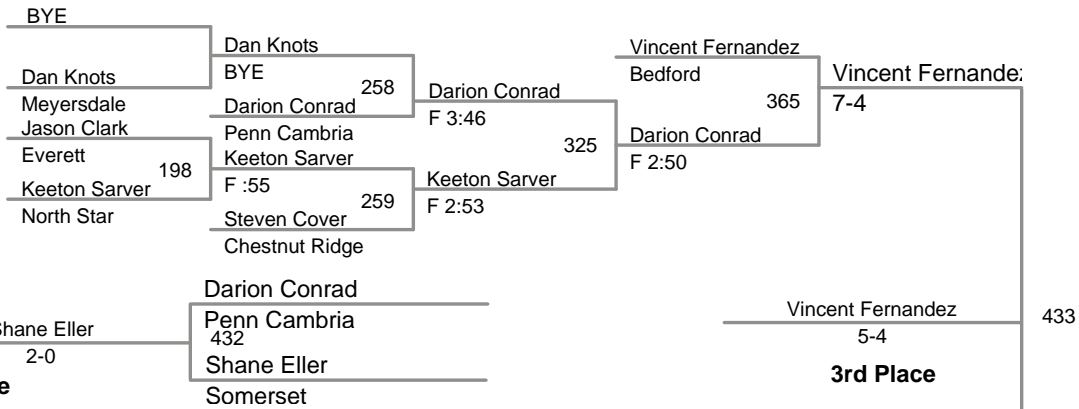

155 Lbs

(1) **Exree Loe** *Johnstown* 10-0

165 Lbs

(1) Chase Marple Somerset 14-0

(2) Caliber Castel Central Cambria 6-0

**Mountain Conference
JH**

185 Lbs

(1) Nathan Martin Central Cambria 6-0