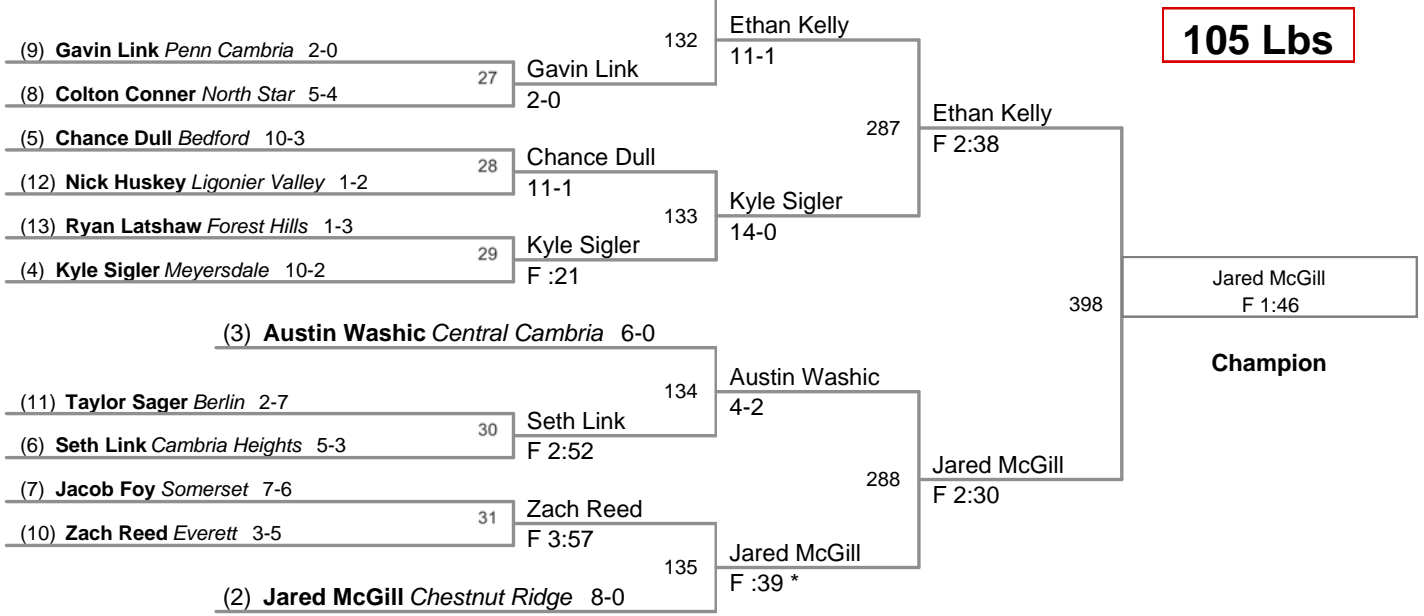

Mountain Conference
JH

105 Lbs

(1) **Ethan Kelly** *Johnstown* 8-0