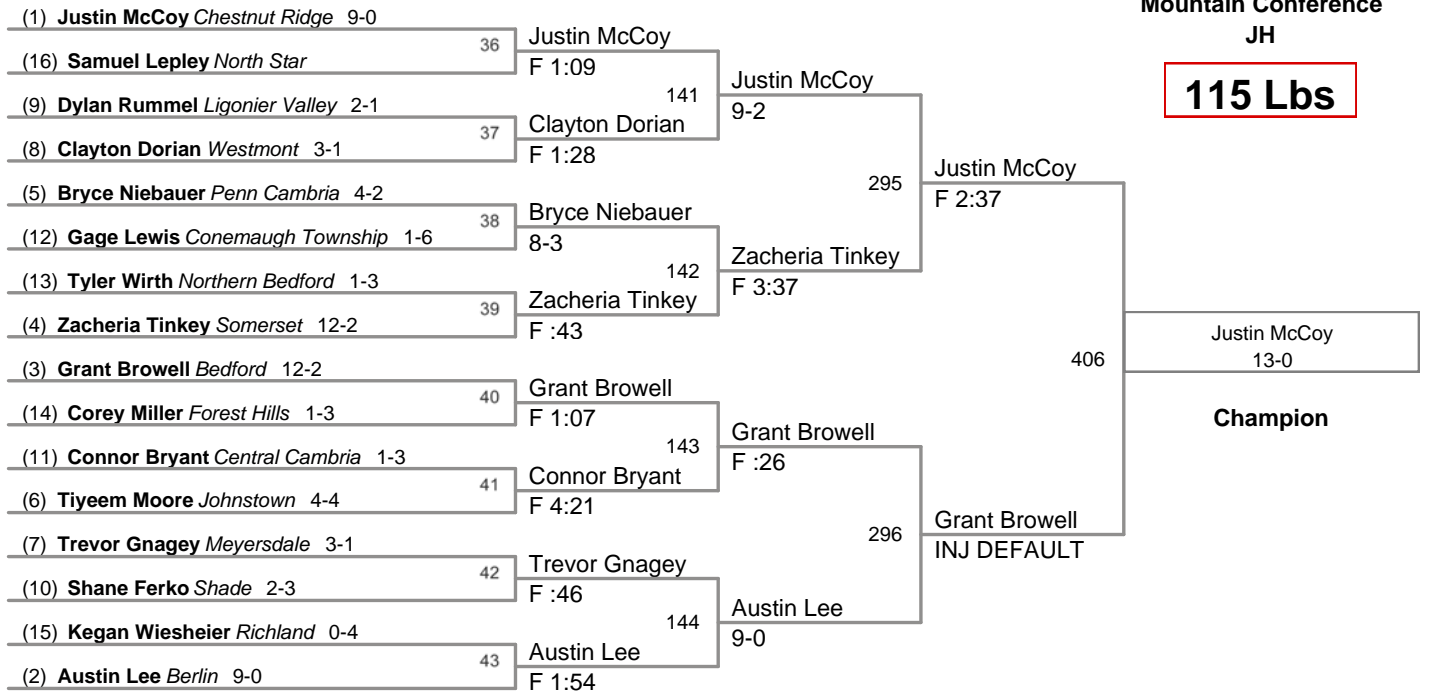

(1) **Ethan Kelly** *Johnstown* 8-0

**Mountain Conference
JH**

110 Lbs

**Mountain Conference
JH**

115 Lbs

122 Lbs

138 Lbs

145 Lbs