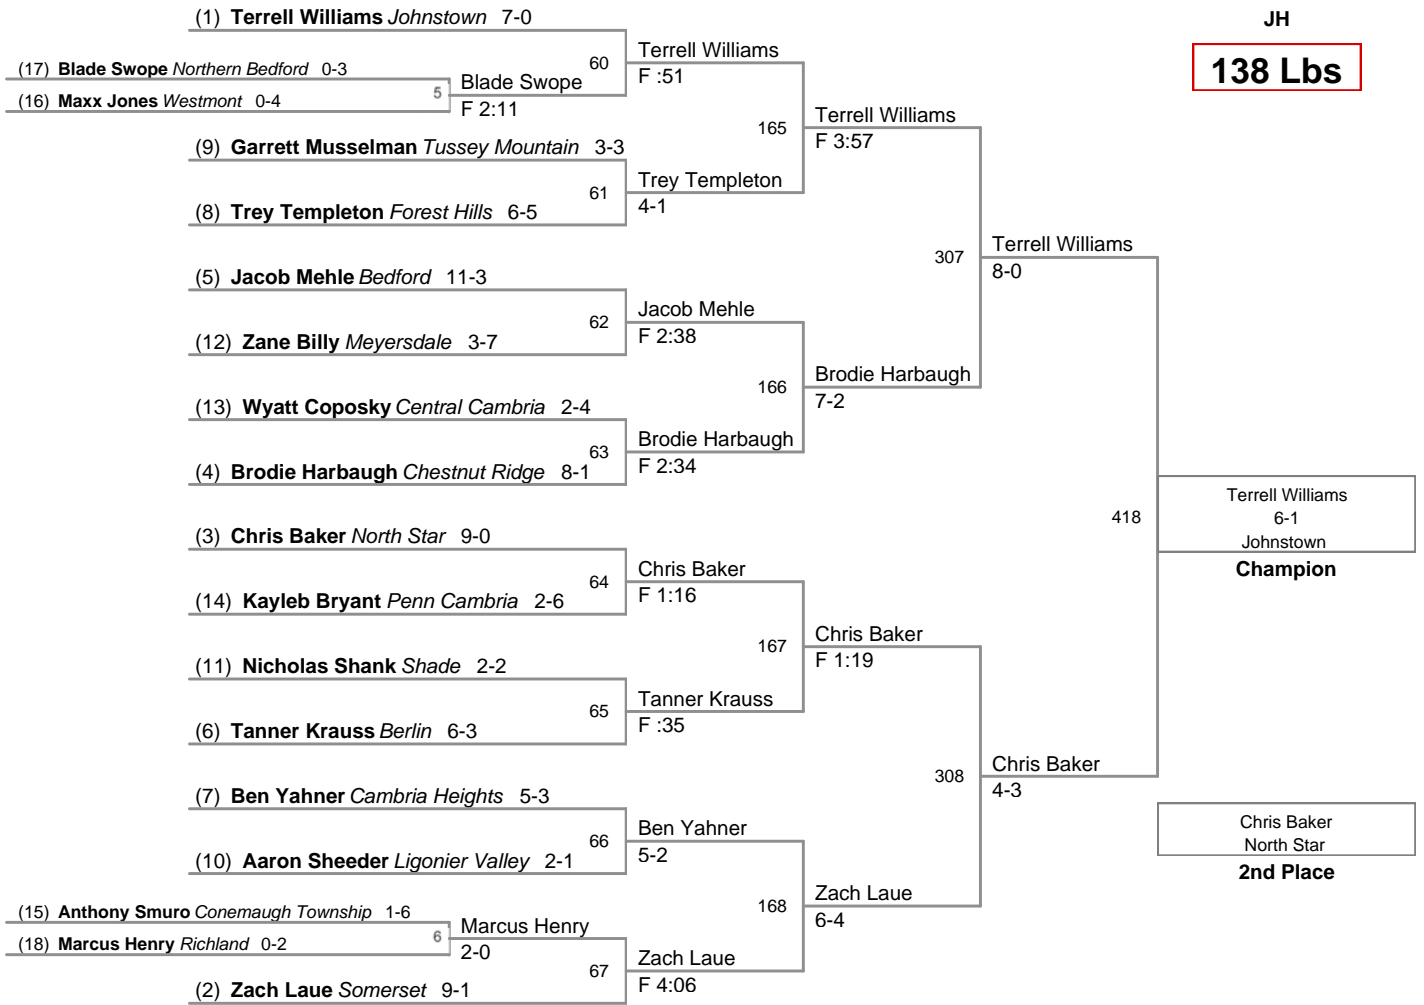

(1) **Ethan Kelly** *Johnstown* 8-0

**Mountain Conference
JH**

110 Lbs

**Mountain Conference
JH**

115 Lbs

122 Lbs

138 Lbs

145 Lbs