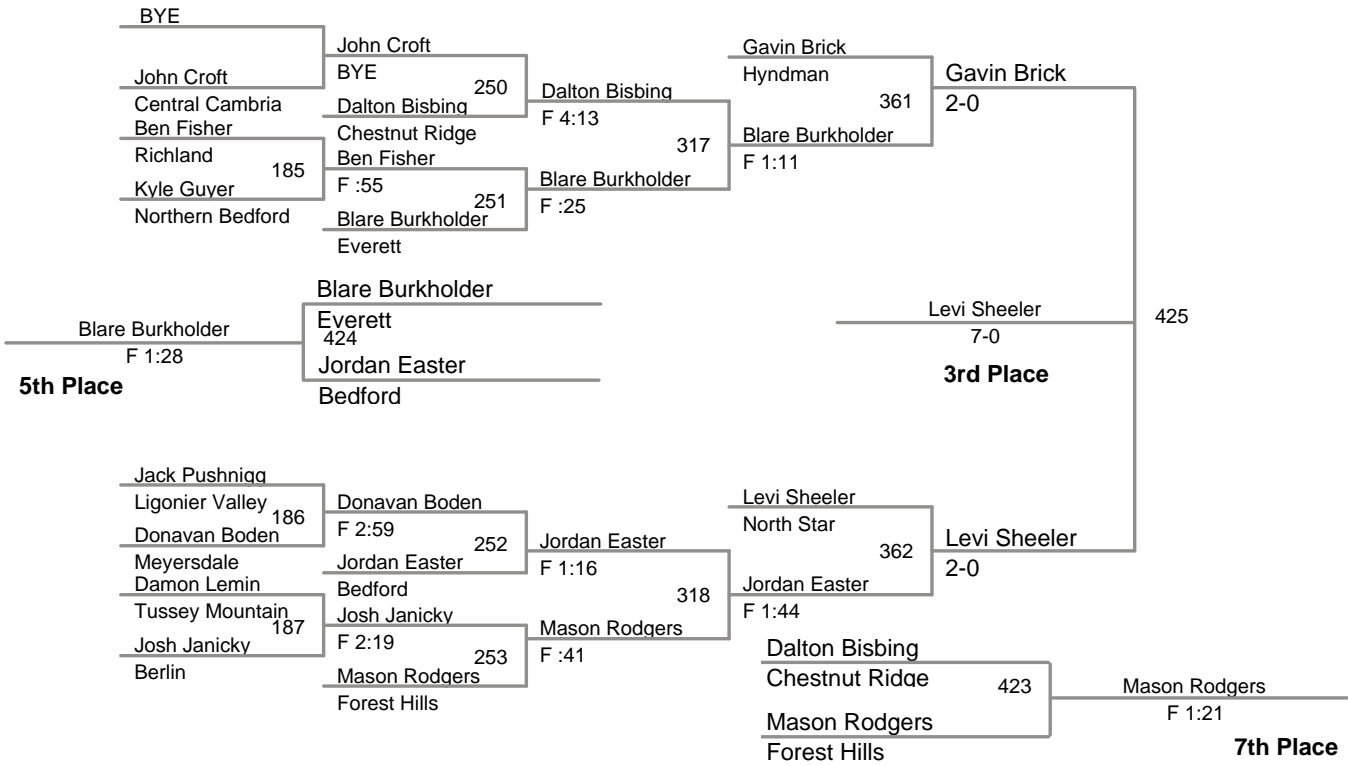

155 Lbs

(1) **Exree Loe** *Johnstown* 10-0