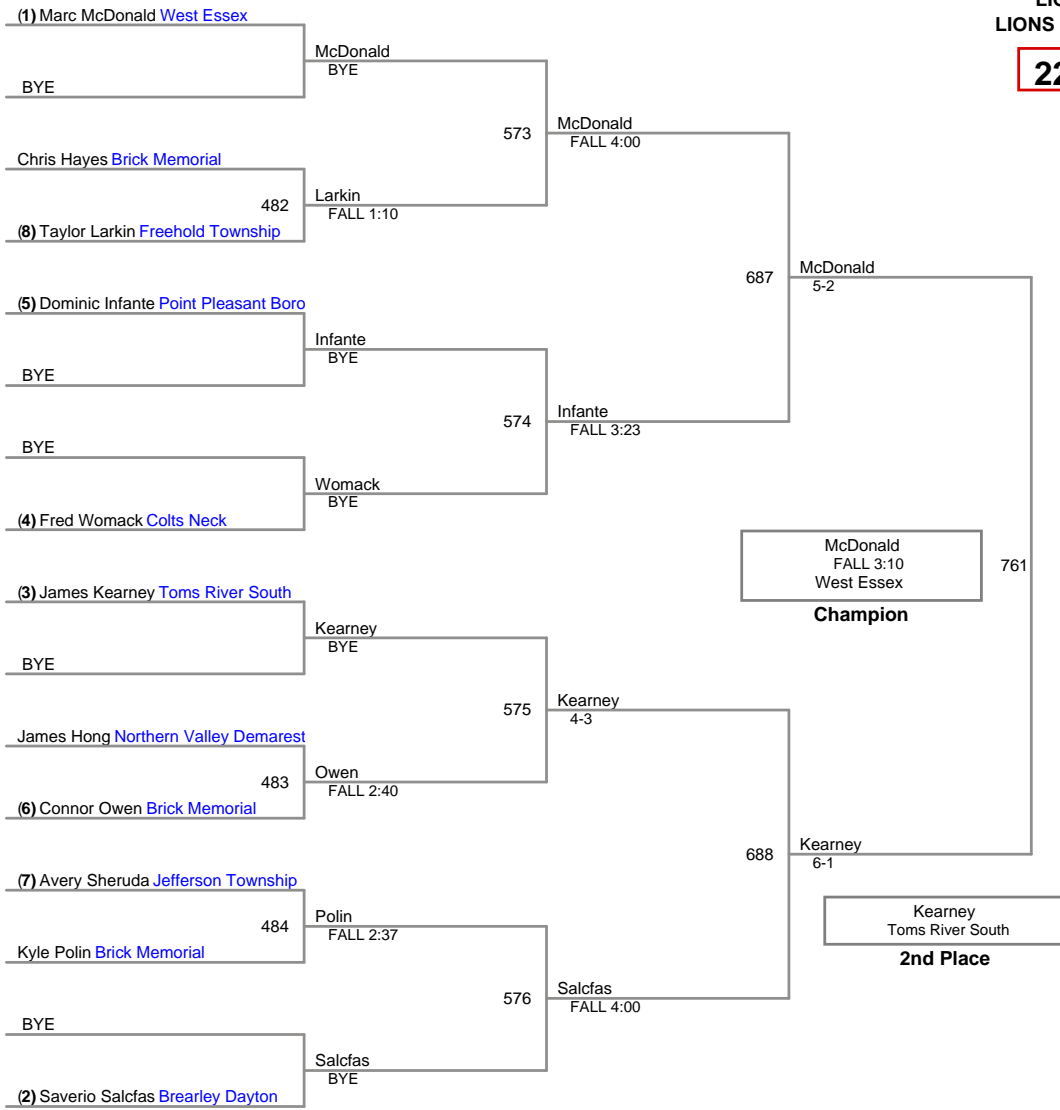

LIONS PRIDE
LIONS PRIDE Division

106 Lbs

LIONS PRIDE
LIONS PRIDE Division

120 Lbs

LIONS PRIDE
LIONS PRIDE Division

126 Lbs

LIONS PRIDE
LIONS PRIDE Division

132 Lbs

LIONS PRIDE
LIONS PRIDE Division

138 Lbs

LIONS PRIDE
LIONS PRIDE Division

145 Lbs

LIONS PRIDE
LIONS PRIDE Division

152 Lbs

LIONS PRIDE
LIONS PRIDE Division

160 Lbs

LIONS PRIDE
LIONS PRIDE Division

182 Lbs

LIONS PRIDE
LIONS PRIDE Division

220 Lbs

LIONS PRIDE
LIONS PRIDE Division

285 Lbs