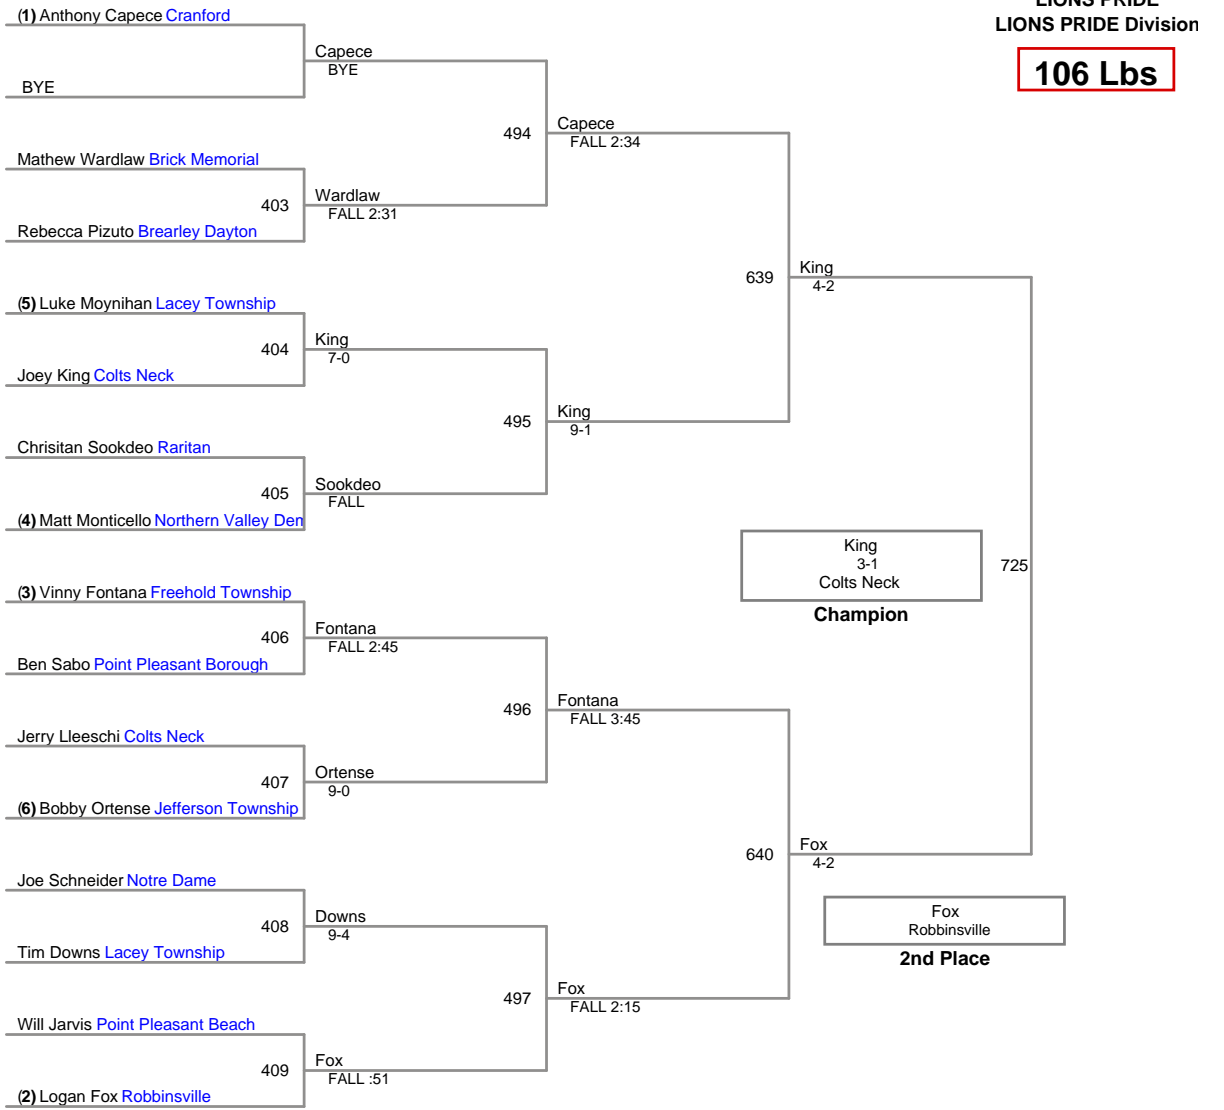

LIONS PRIDE
LIONS PRIDE Division

106 Lbs

LIONS PRIDE
LIONS PRIDE Division

120 Lbs

LIONS PRIDE
LIONS PRIDE Division

126 Lbs

LIONS PRIDE
LIONS PRIDE Division

132 Lbs

LIONS PRIDE
LIONS PRIDE Division

138 Lbs

LIONS PRIDE
LIONS PRIDE Division

145 Lbs

LIONS PRIDE
LIONS PRIDE Division

152 Lbs

LIONS PRIDE
LIONS PRIDE Division

160 Lbs

LIONS PRIDE
LIONS PRIDE Division

182 Lbs

LIONS PRIDE
LIONS PRIDE Division

220 Lbs

LIONS PRIDE
LIONS PRIDE Division

285 Lbs