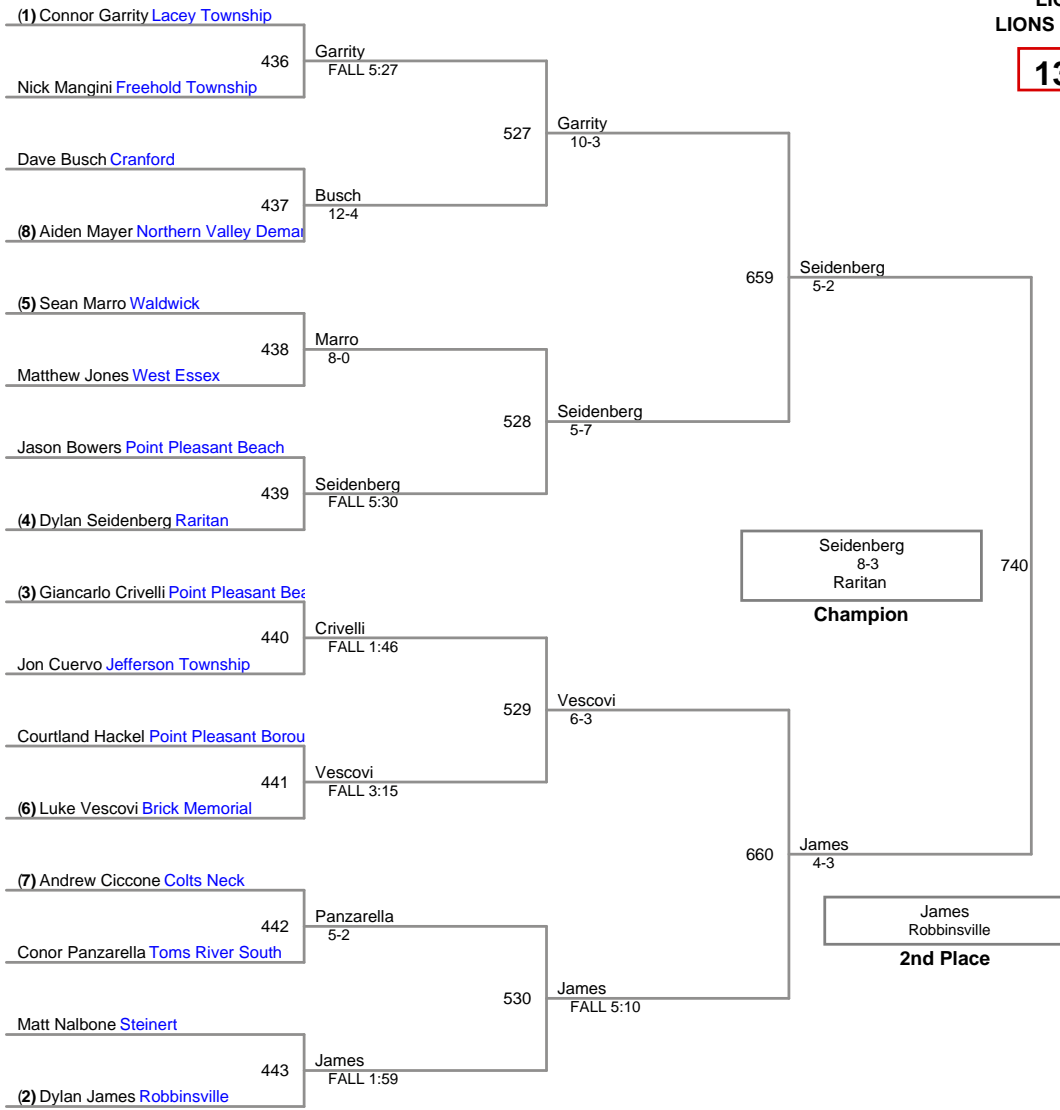

LIONS PRIDE
LIONS PRIDE Division

106 Lbs

LIONS PRIDE
LIONS PRIDE Division

120 Lbs

LIONS PRIDE
LIONS PRIDE Division

126 Lbs

LIONS PRIDE
LIONS PRIDE Division

132 Lbs

LIONS PRIDE
LIONS PRIDE Division

138 Lbs

LIONS PRIDE
LIONS PRIDE Division

145 Lbs

LIONS PRIDE
LIONS PRIDE Division

152 Lbs

LIONS PRIDE
LIONS PRIDE Division

160 Lbs

LIONS PRIDE
LIONS PRIDE Division

182 Lbs

LIONS PRIDE
LIONS PRIDE Division

220 Lbs

LIONS PRIDE
LIONS PRIDE Division

285 Lbs