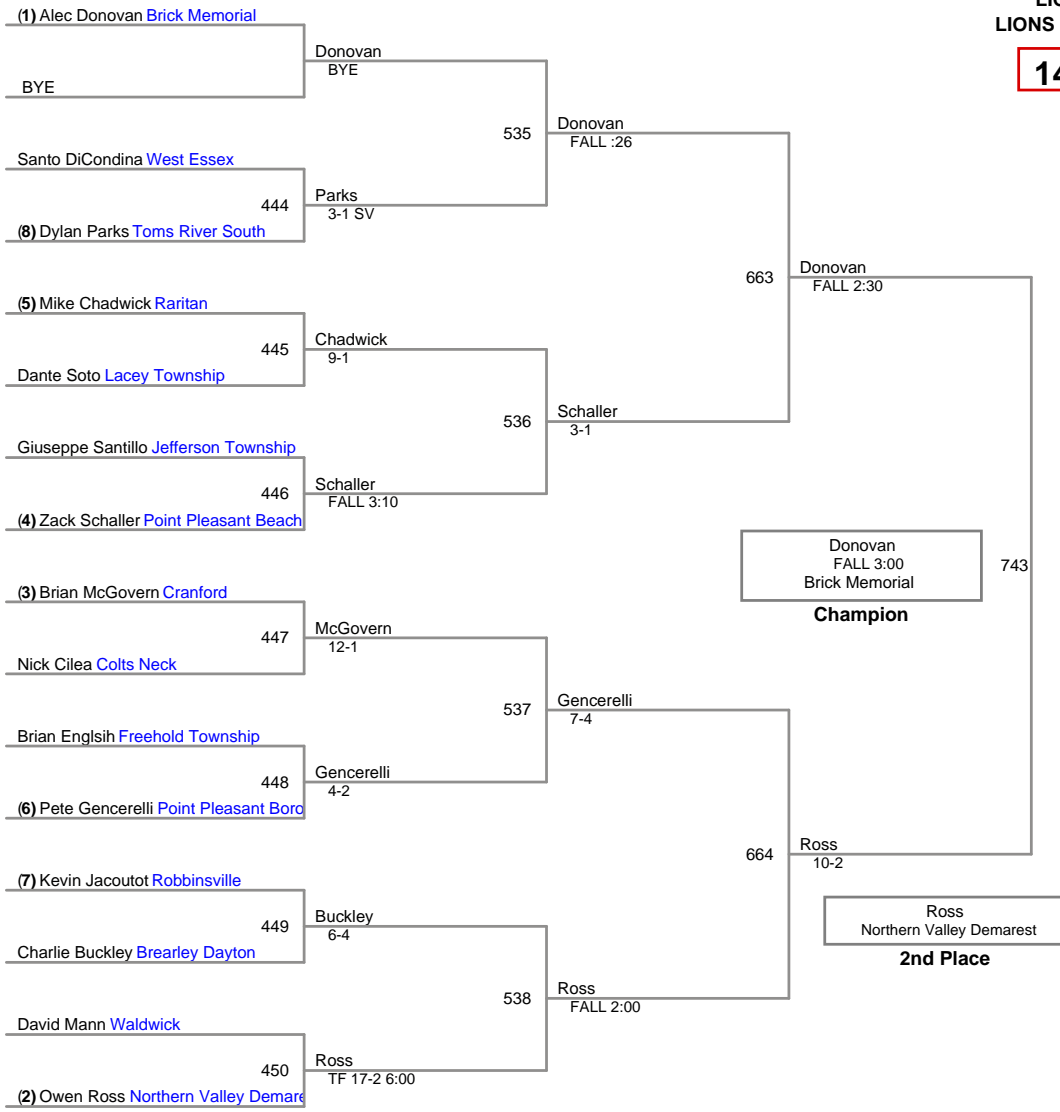

LIONS PRIDE
LIONS PRIDE Division

106 Lbs

LIONS PRIDE
LIONS PRIDE Division

120 Lbs

LIONS PRIDE
LIONS PRIDE Division

126 Lbs

LIONS PRIDE
LIONS PRIDE Division

132 Lbs

LIONS PRIDE
LIONS PRIDE Division

138 Lbs

LIONS PRIDE
LIONS PRIDE Division

145 Lbs

LIONS PRIDE
LIONS PRIDE Division

152 Lbs

LIONS PRIDE
LIONS PRIDE Division

160 Lbs

LIONS PRIDE
LIONS PRIDE Division

182 Lbs

LIONS PRIDE
LIONS PRIDE Division

220 Lbs

LIONS PRIDE
LIONS PRIDE Division

285 Lbs