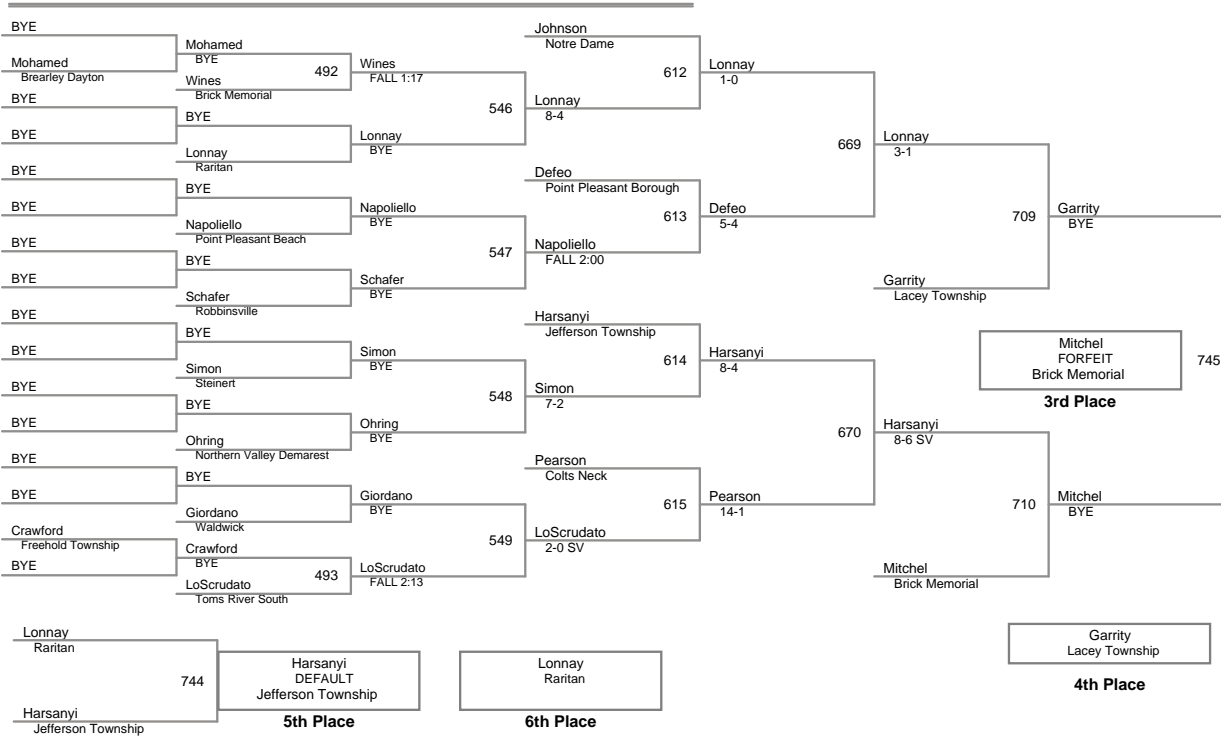

LIONS PRIDE
LIONS PRIDE Division

106 Lbs

LIONS PRIDE
LIONS PRIDE Division

120 Lbs

LIONS PRIDE
LIONS PRIDE Division

126 Lbs

LIONS PRIDE
LIONS PRIDE Division

132 Lbs

LIONS PRIDE
LIONS PRIDE Division

138 Lbs

LIONS PRIDE
LIONS PRIDE Division

145 Lbs

LIONS PRIDE
LIONS PRIDE Division

152 Lbs

LIONS PRIDE
LIONS PRIDE Division

160 Lbs

LIONS PRIDE
LIONS PRIDE Division

182 Lbs

LIONS PRIDE
LIONS PRIDE Division

220 Lbs

LIONS PRIDE
LIONS PRIDE Division

285 Lbs