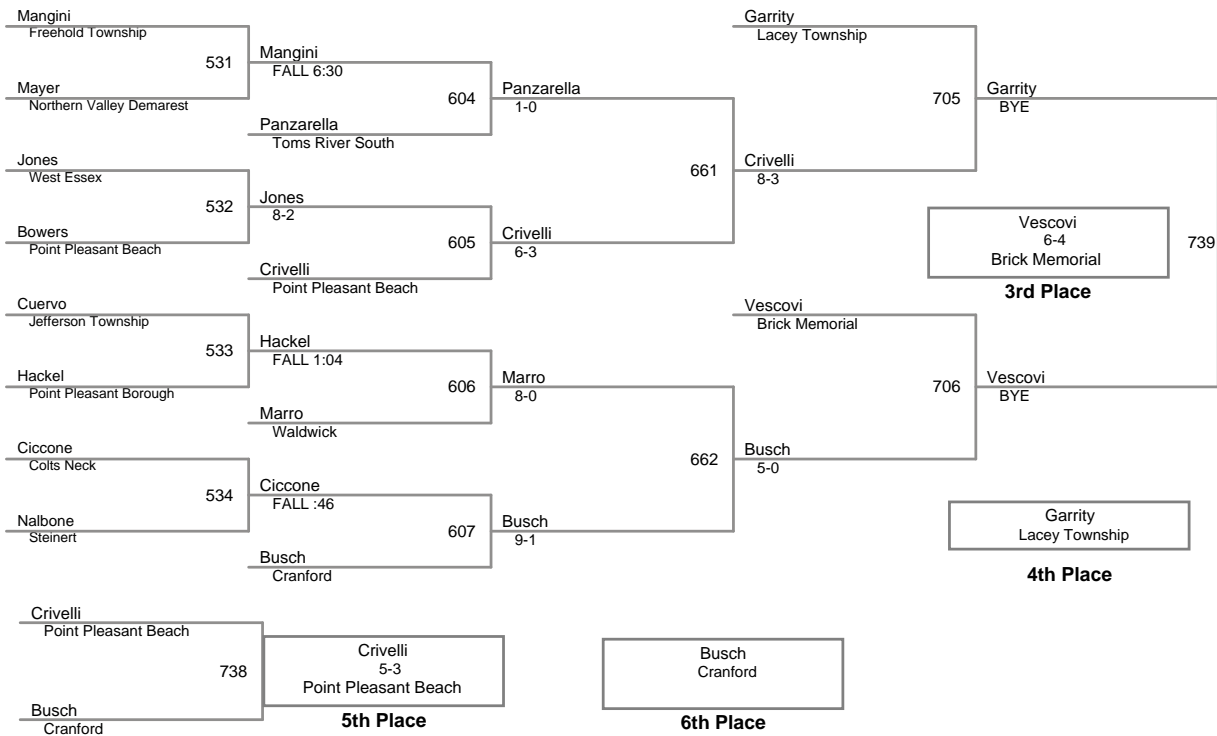

LIONS PRIDE
LIONS PRIDE Division

106 Lbs

LIONS PRIDE
LIONS PRIDE Division

120 Lbs

LIONS PRIDE
LIONS PRIDE Division

126 Lbs

LIONS PRIDE
LIONS PRIDE Division

132 Lbs

LIONS PRIDE
LIONS PRIDE Division

138 Lbs

LIONS PRIDE
LIONS PRIDE Division

145 Lbs

LIONS PRIDE
LIONS PRIDE Division

152 Lbs

LIONS PRIDE
LIONS PRIDE Division

160 Lbs

LIONS PRIDE
LIONS PRIDE Division

182 Lbs

LIONS PRIDE
LIONS PRIDE Division

220 Lbs

LIONS PRIDE
LIONS PRIDE Division

285 Lbs