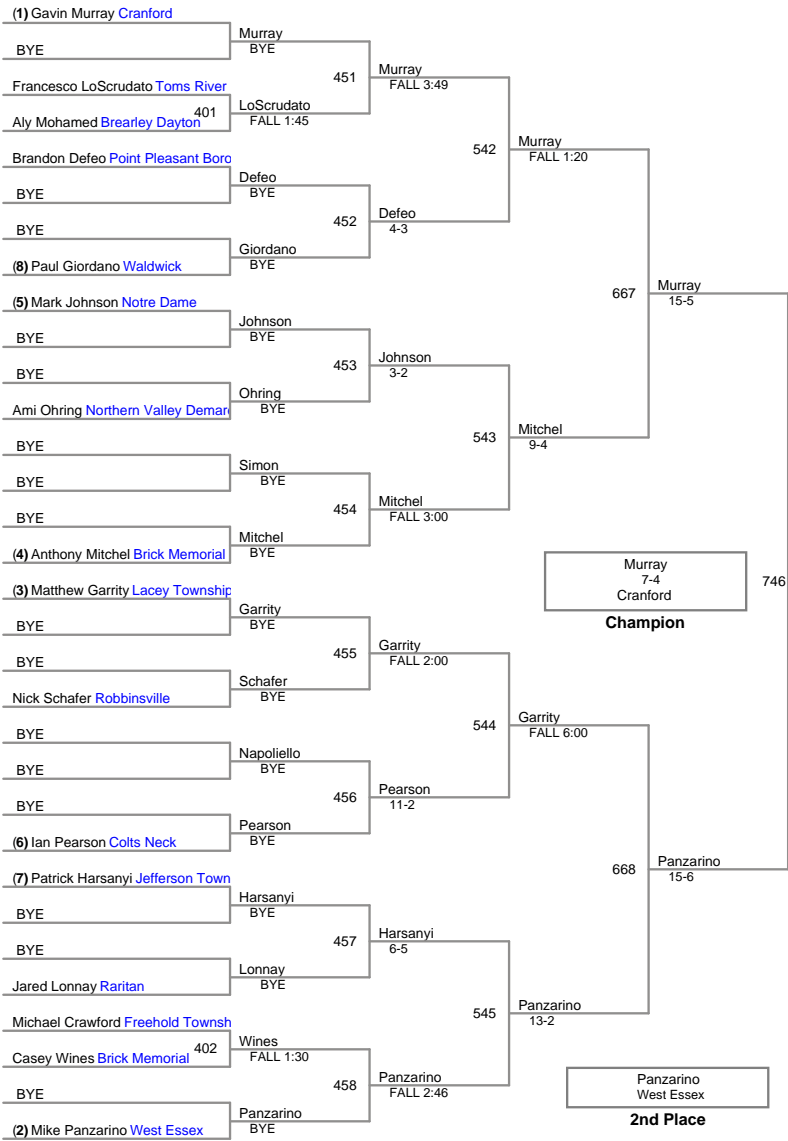

LIONS PRIDE
LIONS PRIDE Division

106 Lbs

LIONS PRIDE
LIONS PRIDE Division

120 Lbs

LIONS PRIDE
LIONS PRIDE Division

126 Lbs

LIONS PRIDE
LIONS PRIDE Division

132 Lbs

LIONS PRIDE
LIONS PRIDE Division

138 Lbs

LIONS PRIDE
LIONS PRIDE Division

145 Lbs

LIONS PRIDE
LIONS PRIDE Division

152 Lbs

LIONS PRIDE
LIONS PRIDE Division

160 Lbs

LIONS PRIDE
LIONS PRIDE Division

182 Lbs

LIONS PRIDE
LIONS PRIDE Division

220 Lbs

LIONS PRIDE
LIONS PRIDE Division

285 Lbs