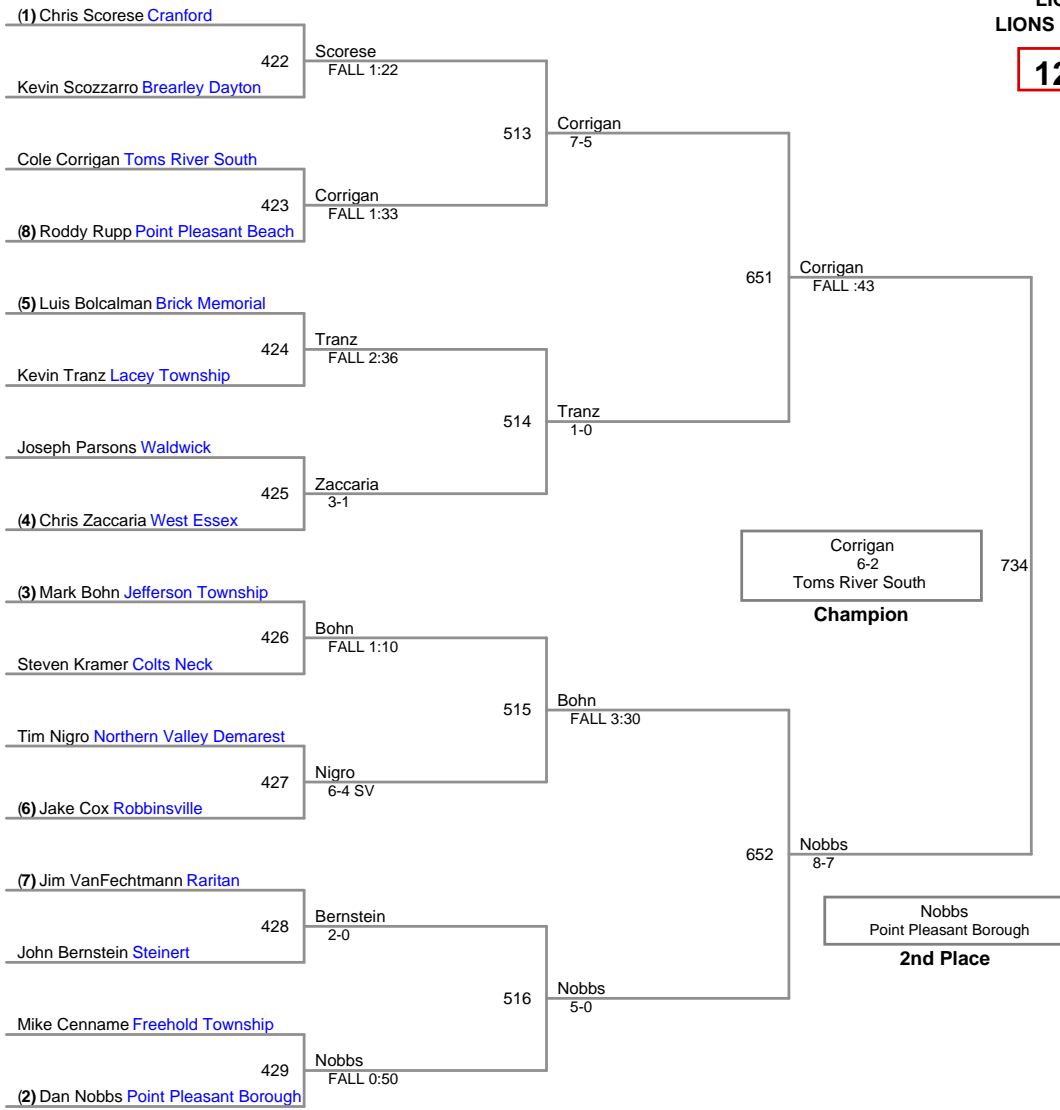

LIONS PRIDE
LIONS PRIDE Division

106 Lbs

LIONS PRIDE
LIONS PRIDE Division

120 Lbs

LIONS PRIDE
LIONS PRIDE Division

126 Lbs

LIONS PRIDE
LIONS PRIDE Division

132 Lbs

LIONS PRIDE
LIONS PRIDE Division

138 Lbs

LIONS PRIDE
LIONS PRIDE Division

145 Lbs

LIONS PRIDE
LIONS PRIDE Division

152 Lbs

LIONS PRIDE
LIONS PRIDE Division

160 Lbs

LIONS PRIDE
LIONS PRIDE Division

182 Lbs

LIONS PRIDE
LIONS PRIDE Division

220 Lbs

LIONS PRIDE
LIONS PRIDE Division

285 Lbs