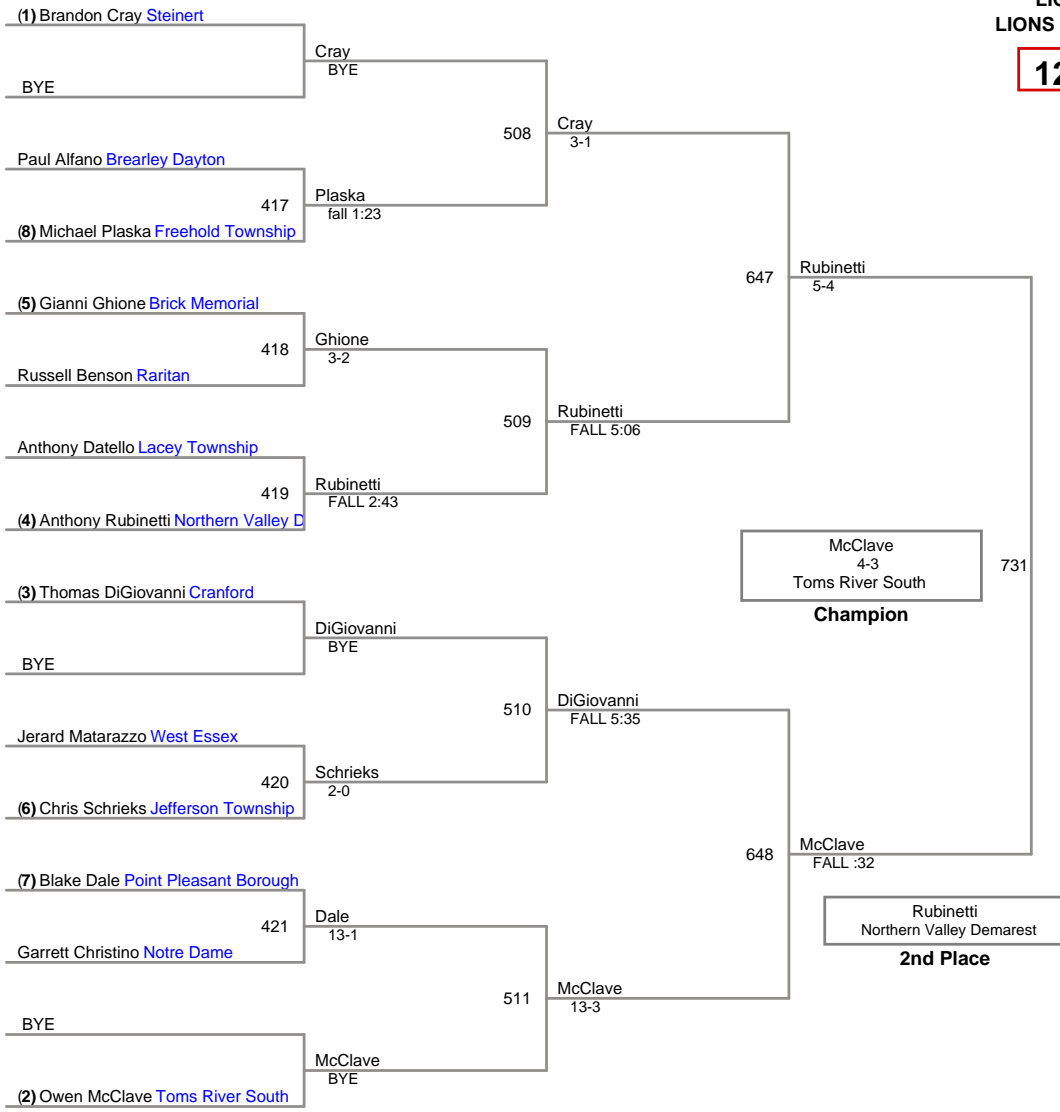

LIONS PRIDE
LIONS PRIDE Division

106 Lbs

LIONS PRIDE
LIONS PRIDE Division

120 Lbs

LIONS PRIDE
LIONS PRIDE Division

126 Lbs

LIONS PRIDE
LIONS PRIDE Division

132 Lbs

LIONS PRIDE
LIONS PRIDE Division

138 Lbs

LIONS PRIDE
LIONS PRIDE Division

145 Lbs

LIONS PRIDE
LIONS PRIDE Division

152 Lbs

LIONS PRIDE
LIONS PRIDE Division

160 Lbs

LIONS PRIDE
LIONS PRIDE Division

182 Lbs

LIONS PRIDE
LIONS PRIDE Division

220 Lbs

LIONS PRIDE
LIONS PRIDE Division

285 Lbs