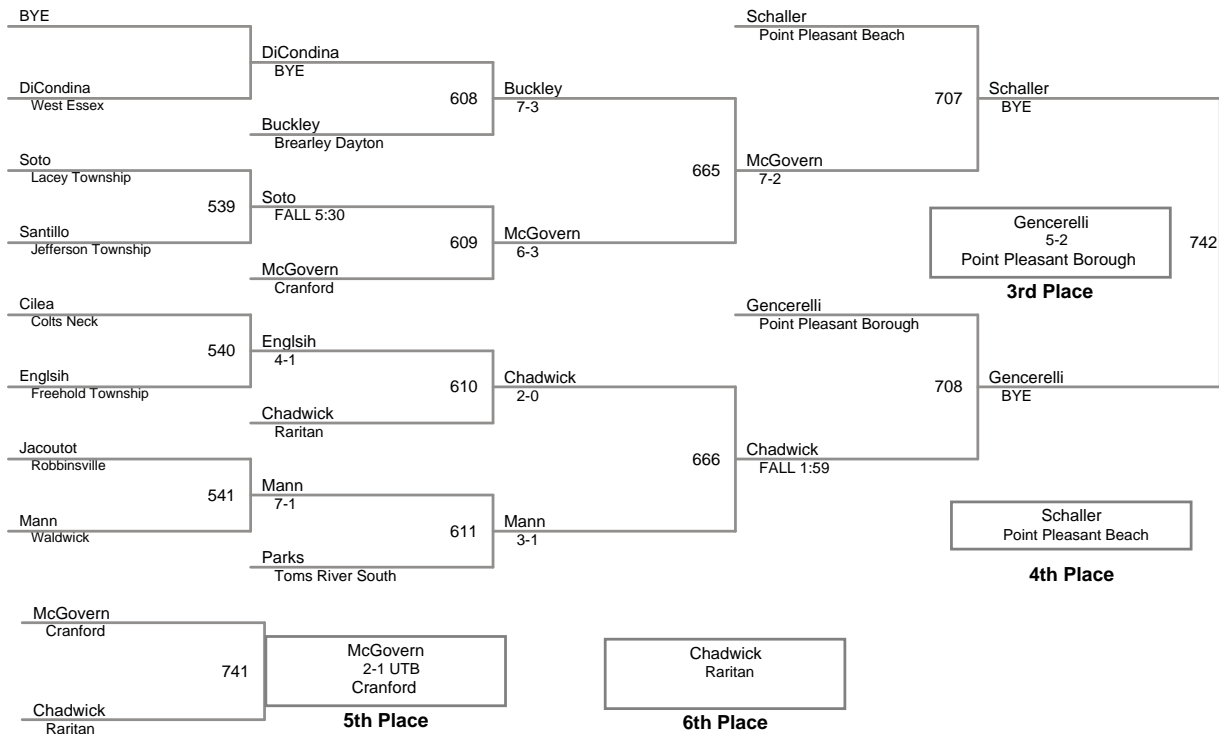

LIONS PRIDE
LIONS PRIDE Division

106 Lbs

LIONS PRIDE
LIONS PRIDE Division

120 Lbs

LIONS PRIDE
LIONS PRIDE Division

126 Lbs

LIONS PRIDE
LIONS PRIDE Division

132 Lbs

LIONS PRIDE
LIONS PRIDE Division

138 Lbs

LIONS PRIDE
LIONS PRIDE Division

145 Lbs

LIONS PRIDE
LIONS PRIDE Division

152 Lbs

LIONS PRIDE
LIONS PRIDE Division

160 Lbs

LIONS PRIDE
LIONS PRIDE Division

182 Lbs

LIONS PRIDE
LIONS PRIDE Division

220 Lbs

LIONS PRIDE
LIONS PRIDE Division

285 Lbs