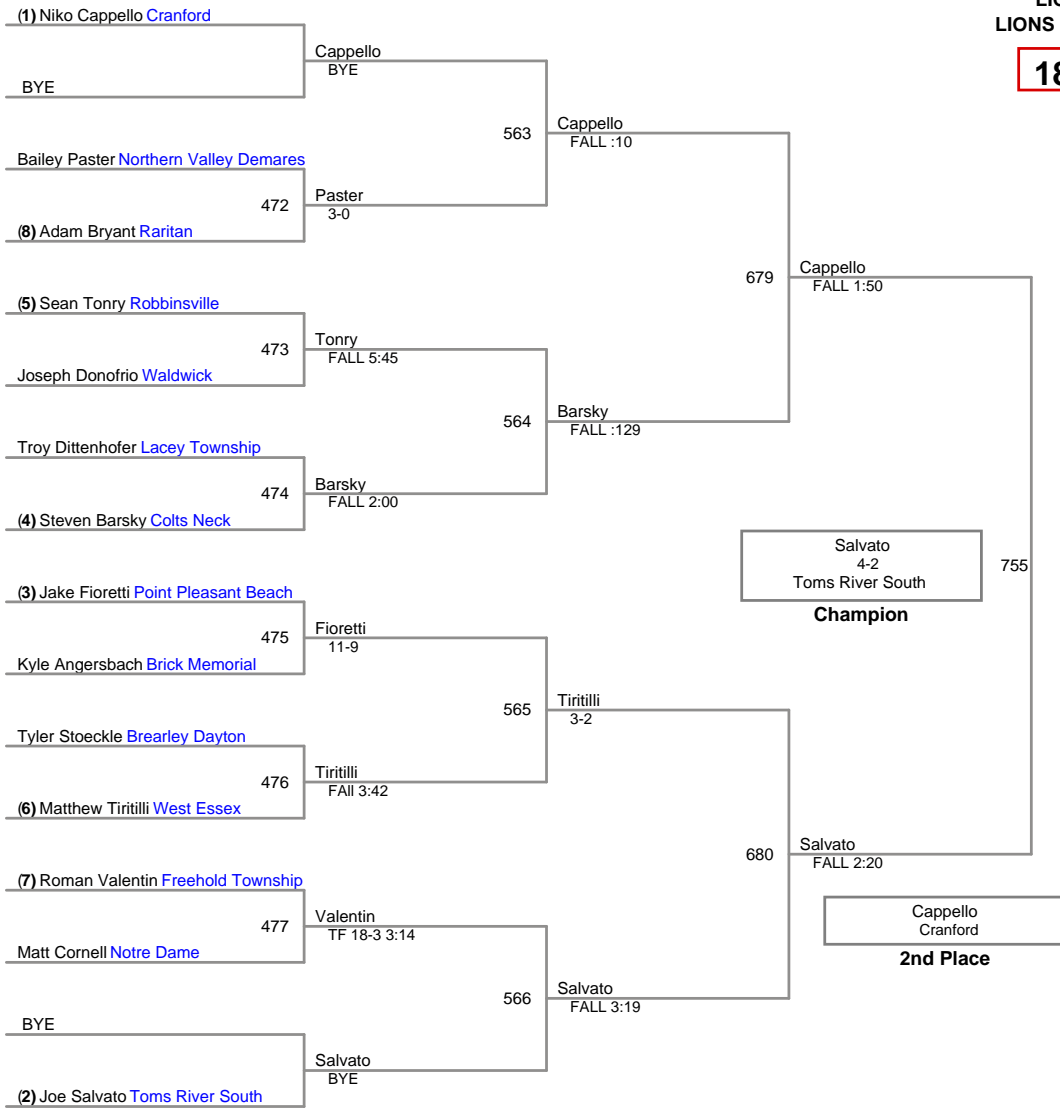

LIONS PRIDE
LIONS PRIDE Division

106 Lbs

LIONS PRIDE
LIONS PRIDE Division

120 Lbs

LIONS PRIDE
LIONS PRIDE Division

126 Lbs

LIONS PRIDE
LIONS PRIDE Division

132 Lbs

LIONS PRIDE
LIONS PRIDE Division

138 Lbs

LIONS PRIDE
LIONS PRIDE Division

145 Lbs

LIONS PRIDE
LIONS PRIDE Division

152 Lbs

LIONS PRIDE
LIONS PRIDE Division

160 Lbs

LIONS PRIDE
LIONS PRIDE Division

182 Lbs

LIONS PRIDE
LIONS PRIDE Division

220 Lbs

LIONS PRIDE
LIONS PRIDE Division

285 Lbs