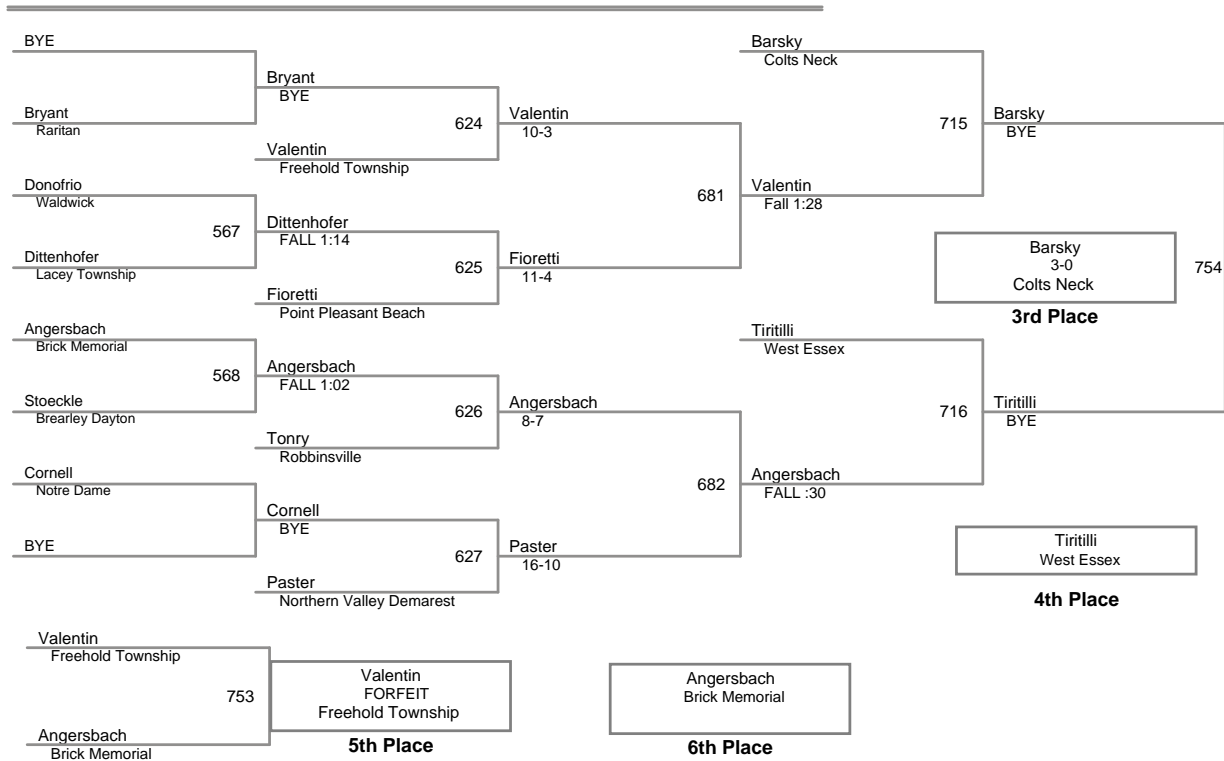

LIONS PRIDE
LIONS PRIDE Division

106 Lbs

LIONS PRIDE
LIONS PRIDE Division

120 Lbs

LIONS PRIDE
LIONS PRIDE Division

126 Lbs

LIONS PRIDE
LIONS PRIDE Division

132 Lbs

LIONS PRIDE
LIONS PRIDE Division

138 Lbs

LIONS PRIDE
LIONS PRIDE Division

145 Lbs

LIONS PRIDE
LIONS PRIDE Division

152 Lbs

LIONS PRIDE
LIONS PRIDE Division

160 Lbs

LIONS PRIDE
LIONS PRIDE Division

182 Lbs

LIONS PRIDE
LIONS PRIDE Division

220 Lbs

LIONS PRIDE
LIONS PRIDE Division

285 Lbs