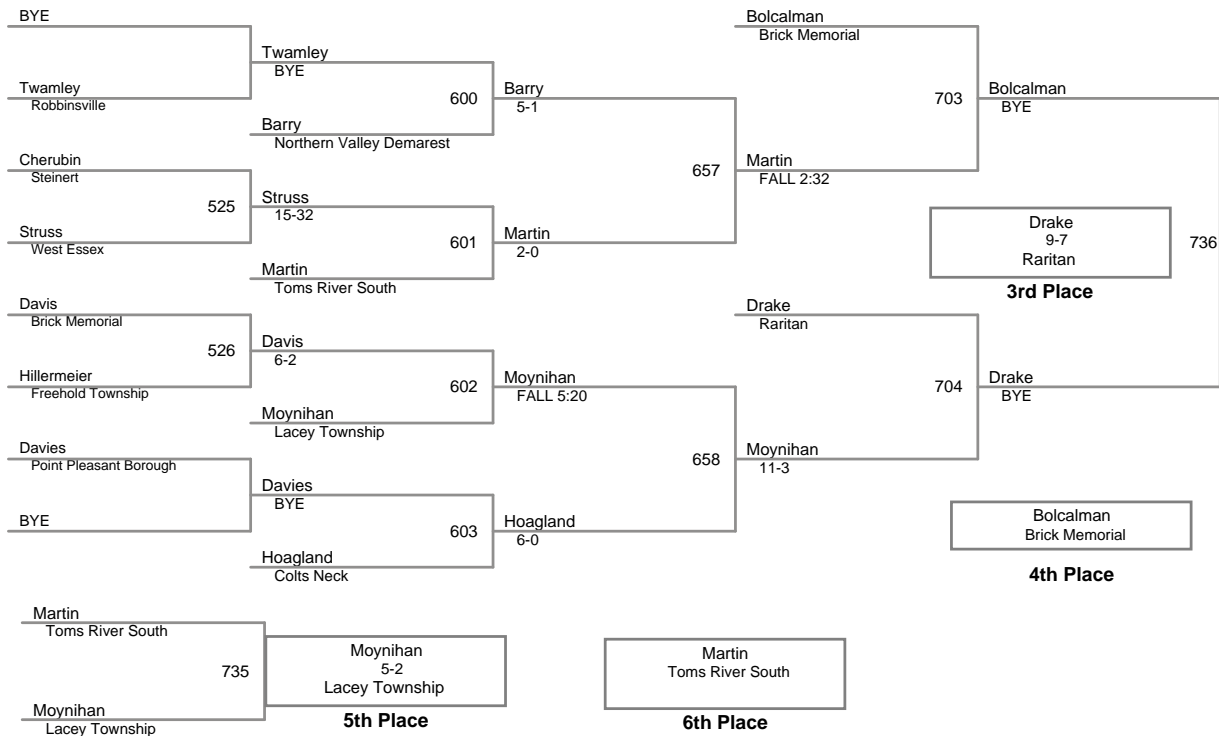

LIONS PRIDE
LIONS PRIDE Division

106 Lbs

LIONS PRIDE
LIONS PRIDE Division

120 Lbs

LIONS PRIDE
LIONS PRIDE Division

126 Lbs

LIONS PRIDE
LIONS PRIDE Division

132 Lbs

LIONS PRIDE
LIONS PRIDE Division

138 Lbs

LIONS PRIDE
LIONS PRIDE Division

145 Lbs

LIONS PRIDE
LIONS PRIDE Division

152 Lbs

LIONS PRIDE
LIONS PRIDE Division

160 Lbs

LIONS PRIDE
LIONS PRIDE Division

182 Lbs

LIONS PRIDE
LIONS PRIDE Division

220 Lbs

LIONS PRIDE
LIONS PRIDE Division

285 Lbs