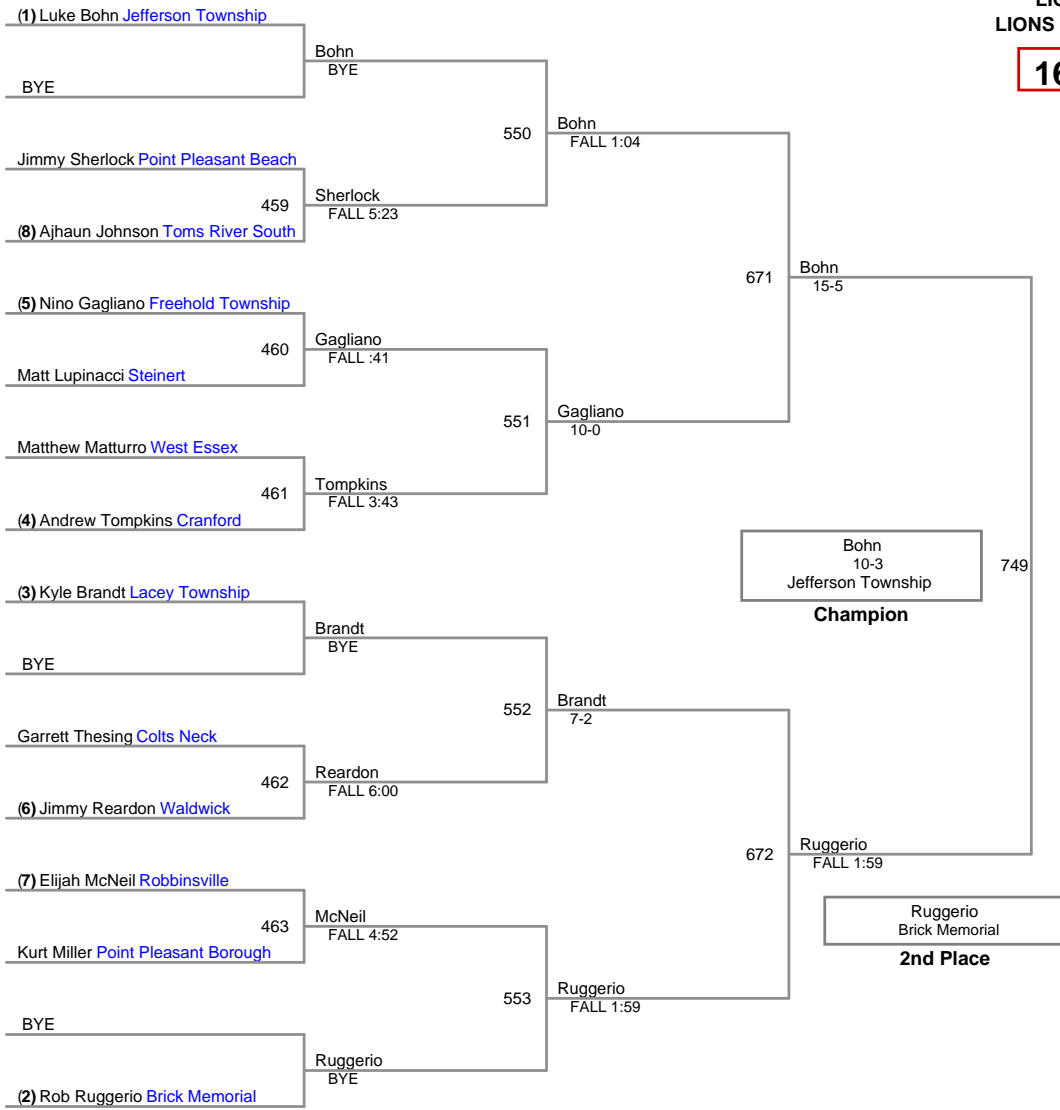

LIONS PRIDE
LIONS PRIDE Division

106 Lbs

LIONS PRIDE
LIONS PRIDE Division

120 Lbs

LIONS PRIDE
LIONS PRIDE Division

126 Lbs

LIONS PRIDE
LIONS PRIDE Division

132 Lbs

LIONS PRIDE
LIONS PRIDE Division

138 Lbs

LIONS PRIDE
LIONS PRIDE Division

145 Lbs

LIONS PRIDE
LIONS PRIDE Division

152 Lbs

LIONS PRIDE
LIONS PRIDE Division

160 Lbs

LIONS PRIDE
LIONS PRIDE Division

182 Lbs

LIONS PRIDE
LIONS PRIDE Division

220 Lbs

LIONS PRIDE
LIONS PRIDE Division

285 Lbs