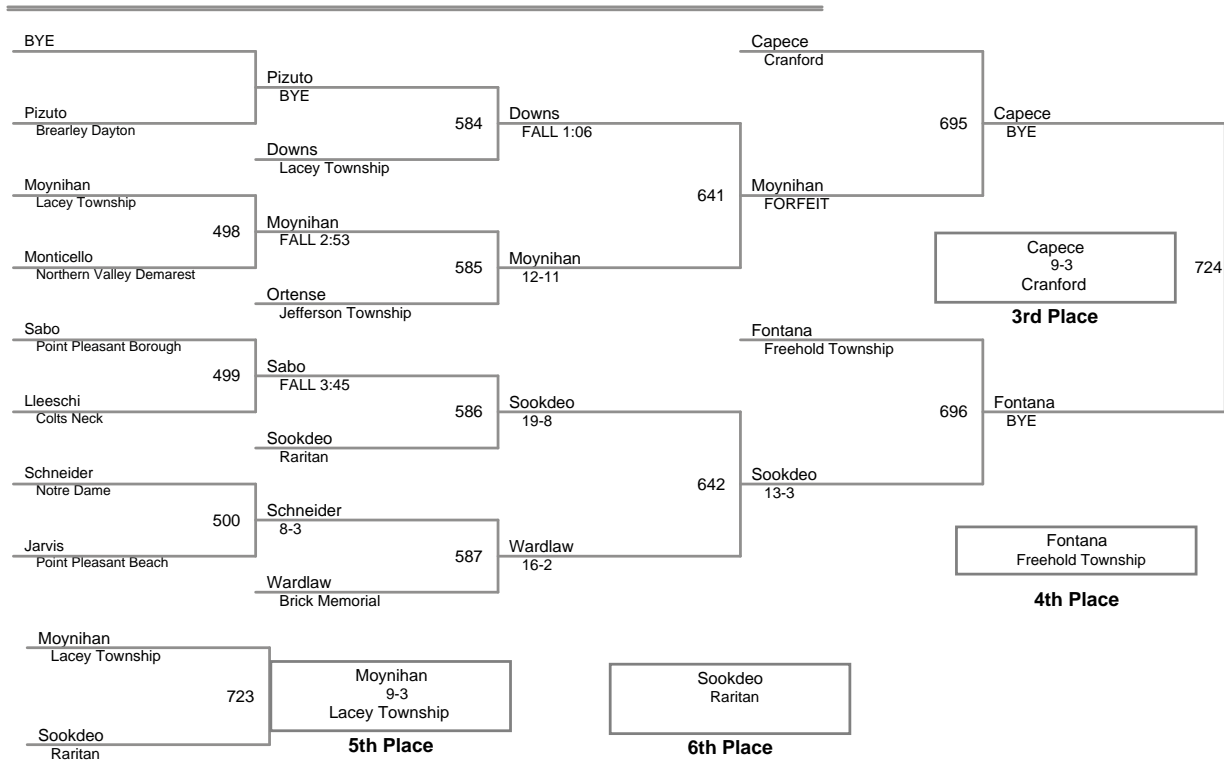

LIONS PRIDE
LIONS PRIDE Division

106 Lbs

LIONS PRIDE
LIONS PRIDE Division

120 Lbs

LIONS PRIDE
LIONS PRIDE Division

126 Lbs

LIONS PRIDE
LIONS PRIDE Division

132 Lbs

LIONS PRIDE
LIONS PRIDE Division

138 Lbs

LIONS PRIDE
LIONS PRIDE Division

145 Lbs

LIONS PRIDE
LIONS PRIDE Division

152 Lbs

LIONS PRIDE
LIONS PRIDE Division

160 Lbs

LIONS PRIDE
LIONS PRIDE Division

182 Lbs

LIONS PRIDE
LIONS PRIDE Division

220 Lbs

LIONS PRIDE
LIONS PRIDE Division

285 Lbs