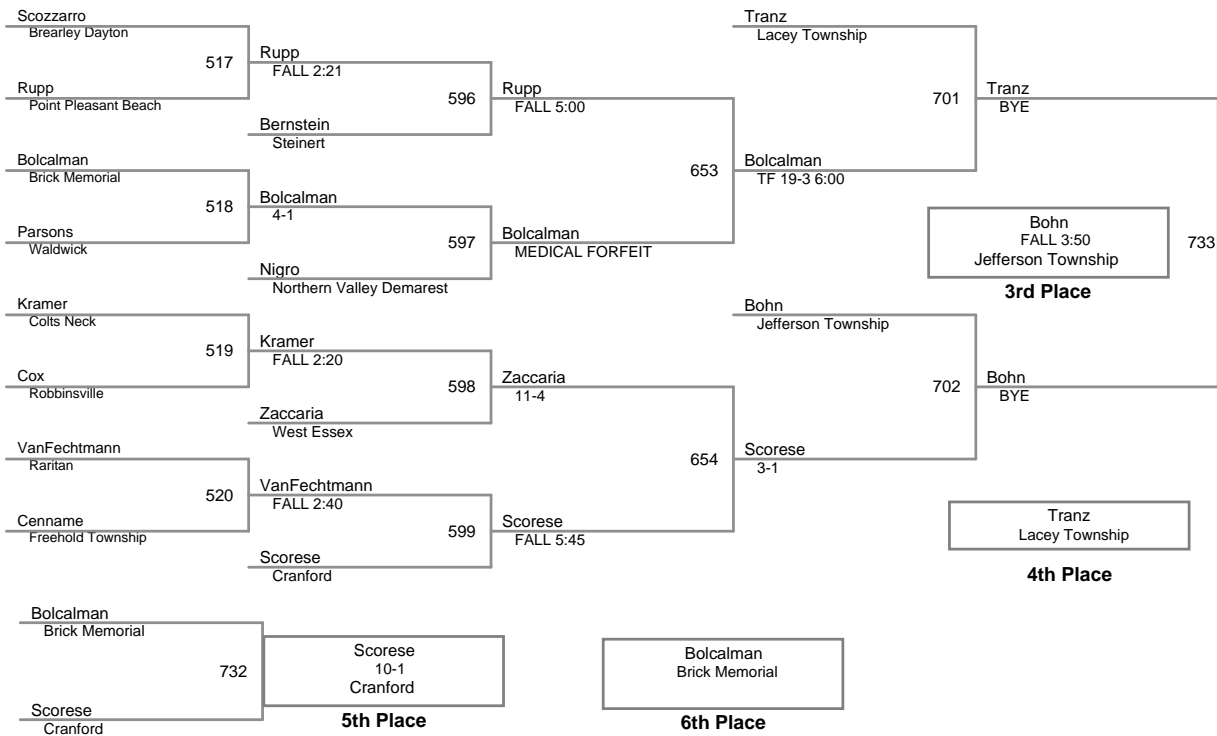

LIONS PRIDE
LIONS PRIDE Division

106 Lbs

LIONS PRIDE
LIONS PRIDE Division

120 Lbs

LIONS PRIDE
LIONS PRIDE Division

126 Lbs

LIONS PRIDE
LIONS PRIDE Division

132 Lbs

LIONS PRIDE
LIONS PRIDE Division

138 Lbs

LIONS PRIDE
LIONS PRIDE Division

145 Lbs

LIONS PRIDE
LIONS PRIDE Division

152 Lbs

LIONS PRIDE
LIONS PRIDE Division

160 Lbs

LIONS PRIDE
LIONS PRIDE Division

182 Lbs

LIONS PRIDE
LIONS PRIDE Division

220 Lbs

LIONS PRIDE
LIONS PRIDE Division

285 Lbs