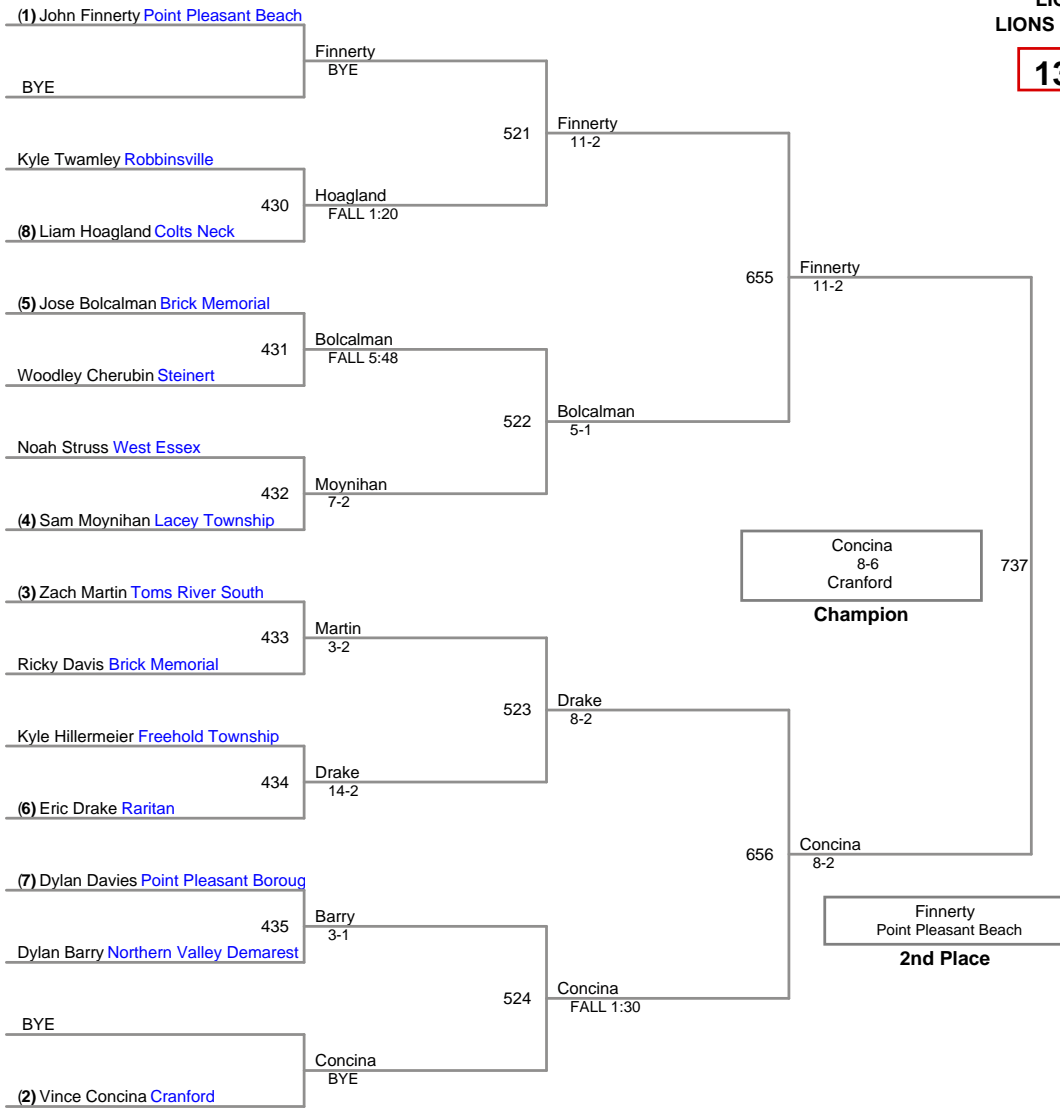

LIONS PRIDE
LIONS PRIDE Division

106 Lbs

LIONS PRIDE
LIONS PRIDE Division

120 Lbs

LIONS PRIDE
LIONS PRIDE Division

126 Lbs

LIONS PRIDE
LIONS PRIDE Division

132 Lbs

LIONS PRIDE
LIONS PRIDE Division

138 Lbs

LIONS PRIDE
LIONS PRIDE Division

145 Lbs

LIONS PRIDE
LIONS PRIDE Division

152 Lbs

LIONS PRIDE
LIONS PRIDE Division

160 Lbs

LIONS PRIDE
LIONS PRIDE Division

182 Lbs

LIONS PRIDE
LIONS PRIDE Division

220 Lbs

LIONS PRIDE
LIONS PRIDE Division

285 Lbs