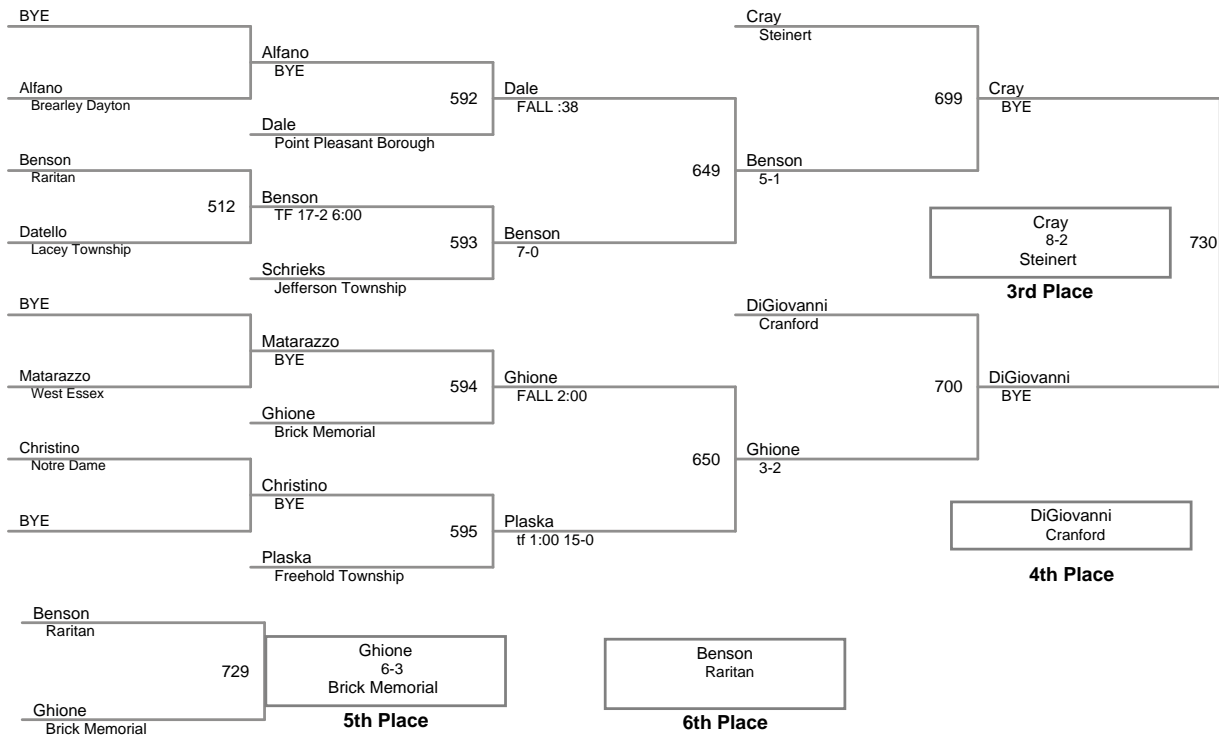

LIONS PRIDE
LIONS PRIDE Division

106 Lbs

LIONS PRIDE
LIONS PRIDE Division

120 Lbs

LIONS PRIDE
LIONS PRIDE Division

126 Lbs

LIONS PRIDE
LIONS PRIDE Division

132 Lbs

LIONS PRIDE
LIONS PRIDE Division

138 Lbs

LIONS PRIDE
LIONS PRIDE Division

145 Lbs

LIONS PRIDE
LIONS PRIDE Division

152 Lbs

LIONS PRIDE
LIONS PRIDE Division

160 Lbs

LIONS PRIDE
LIONS PRIDE Division

182 Lbs

LIONS PRIDE
LIONS PRIDE Division

220 Lbs

LIONS PRIDE
LIONS PRIDE Division

285 Lbs