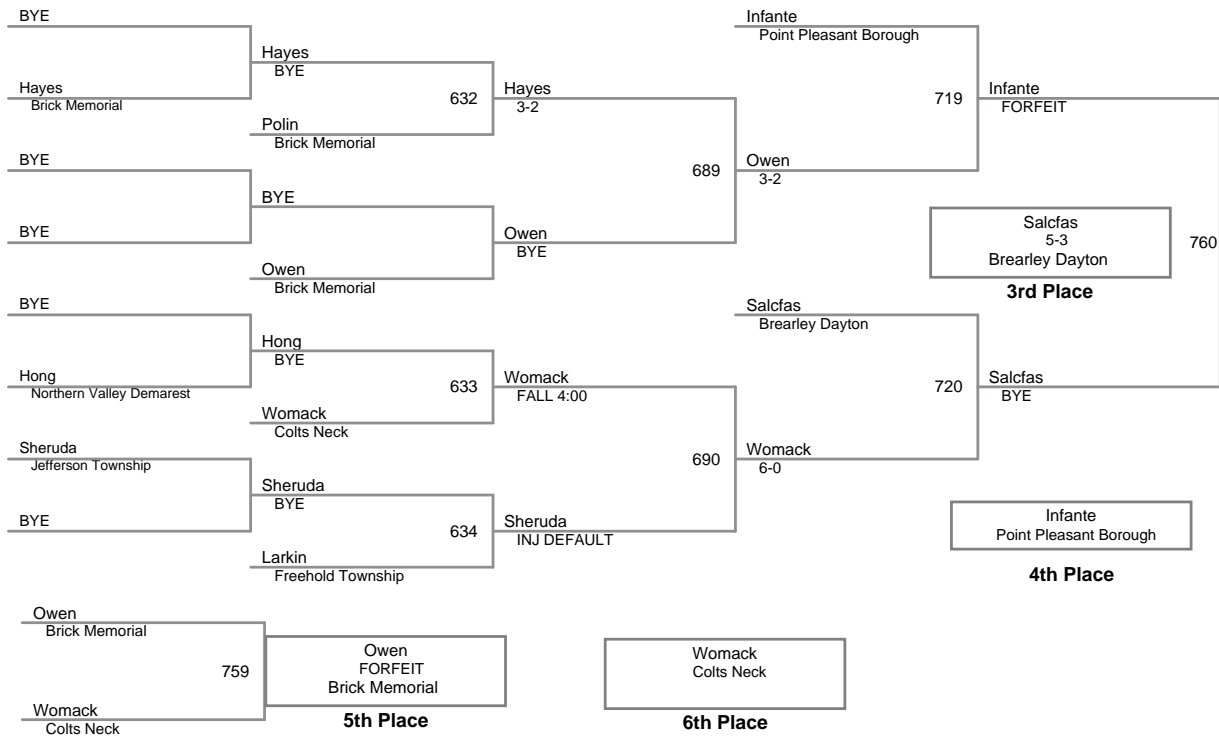

LIONS PRIDE
LIONS PRIDE Division

106 Lbs

LIONS PRIDE
LIONS PRIDE Division

120 Lbs

LIONS PRIDE
LIONS PRIDE Division

126 Lbs

LIONS PRIDE
LIONS PRIDE Division

132 Lbs

LIONS PRIDE
LIONS PRIDE Division

138 Lbs

LIONS PRIDE
LIONS PRIDE Division

145 Lbs

LIONS PRIDE
LIONS PRIDE Division

152 Lbs

LIONS PRIDE
LIONS PRIDE Division

160 Lbs

LIONS PRIDE
LIONS PRIDE Division

182 Lbs

LIONS PRIDE
LIONS PRIDE Division

220 Lbs

LIONS PRIDE
LIONS PRIDE Division

285 Lbs