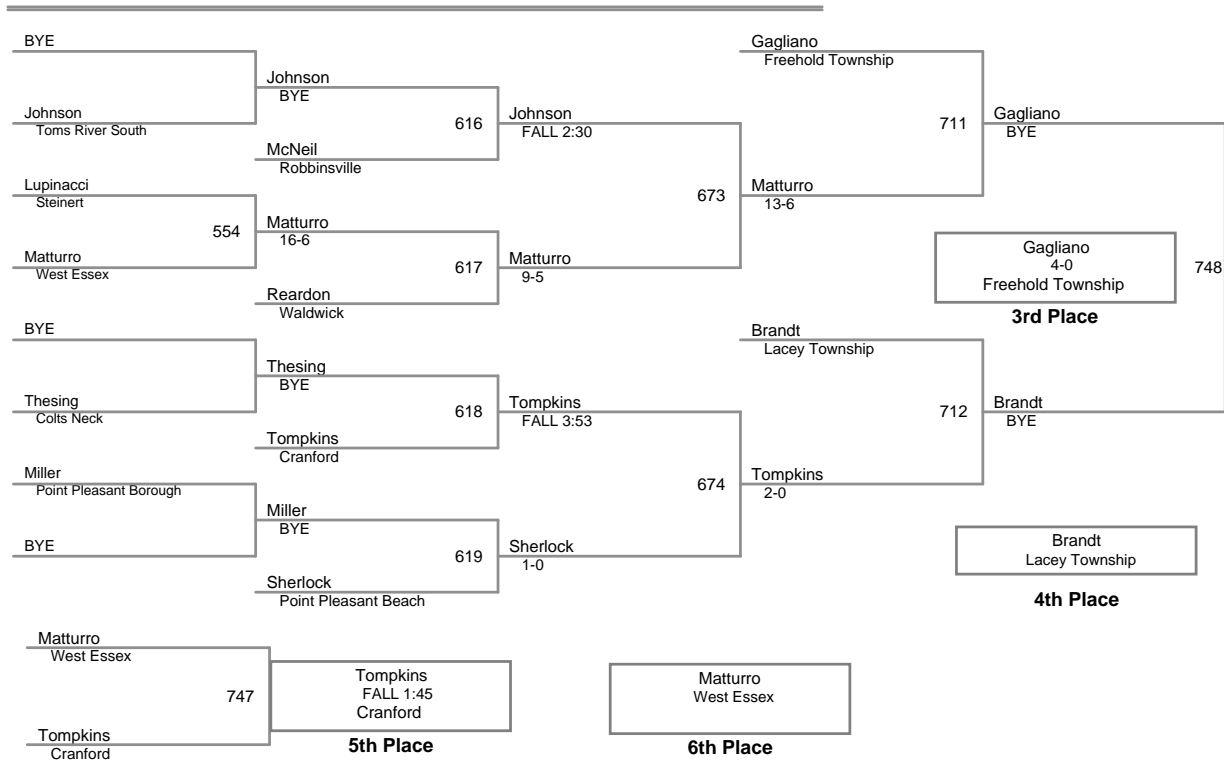

LIONS PRIDE
LIONS PRIDE Division

106 Lbs

LIONS PRIDE
LIONS PRIDE Division

120 Lbs

LIONS PRIDE
LIONS PRIDE Division

126 Lbs

LIONS PRIDE
LIONS PRIDE Division

132 Lbs

LIONS PRIDE
LIONS PRIDE Division

138 Lbs

LIONS PRIDE
LIONS PRIDE Division

145 Lbs

LIONS PRIDE
LIONS PRIDE Division

152 Lbs

LIONS PRIDE
LIONS PRIDE Division

160 Lbs

LIONS PRIDE
LIONS PRIDE Division

182 Lbs

LIONS PRIDE
LIONS PRIDE Division

220 Lbs

LIONS PRIDE
LIONS PRIDE Division

285 Lbs