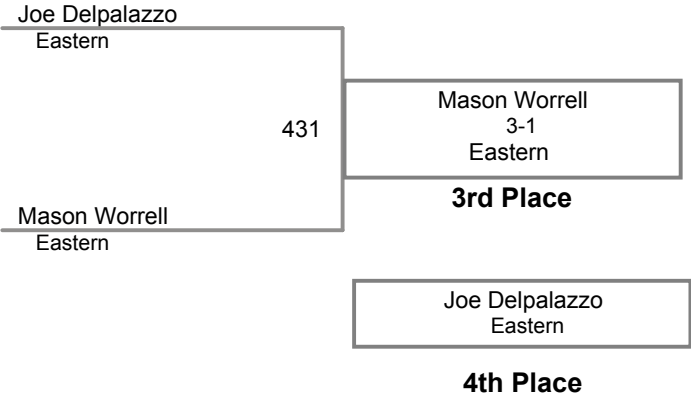

**Jimmie Fisler Memorial
Intermediate**

90 Lbs

**Jimmie Fisler Memorial
Intermediate**

96 Lbs

**Jimmie Fisler Memorial
Intermediate**

102 Lbs

**Jimmie Fisler Memorial
Intermediate**

110 Lbs

**Jimmie Fisler Memorial
Intermediate**

118 Lbs

**Jimmie Fisler Memorial
Intermediate**

126 Lbs

3-Man Round Robin

Jimmie Fisler Memorial
Intermediate

134 Lbs

round 1