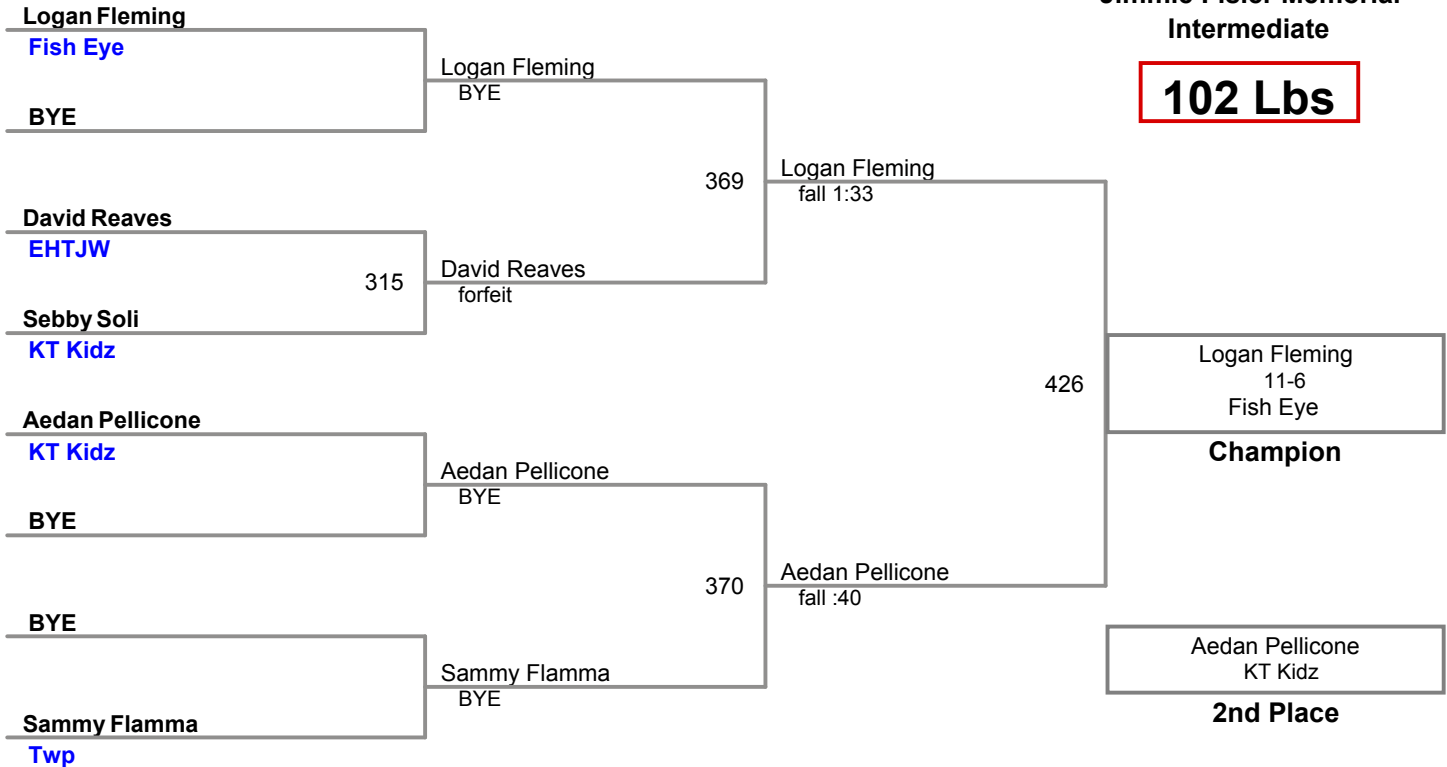

**Jimmie Fisler Memorial
Intermediate**

90 Lbs

**Jimmie Fisler Memorial
Intermediate**

96 Lbs

**Jimmie Fisler Memorial
Intermediate**

102 Lbs

**Jimmie Fisler Memorial
Intermediate**

110 Lbs

**Jimmie Fisler Memorial
Intermediate**

118 Lbs

**Jimmie Fisler Memorial
Intermediate**

126 Lbs

3-Man Round Robin

Jimmie Fisler Memorial
Intermediate

134 Lbs

round 1