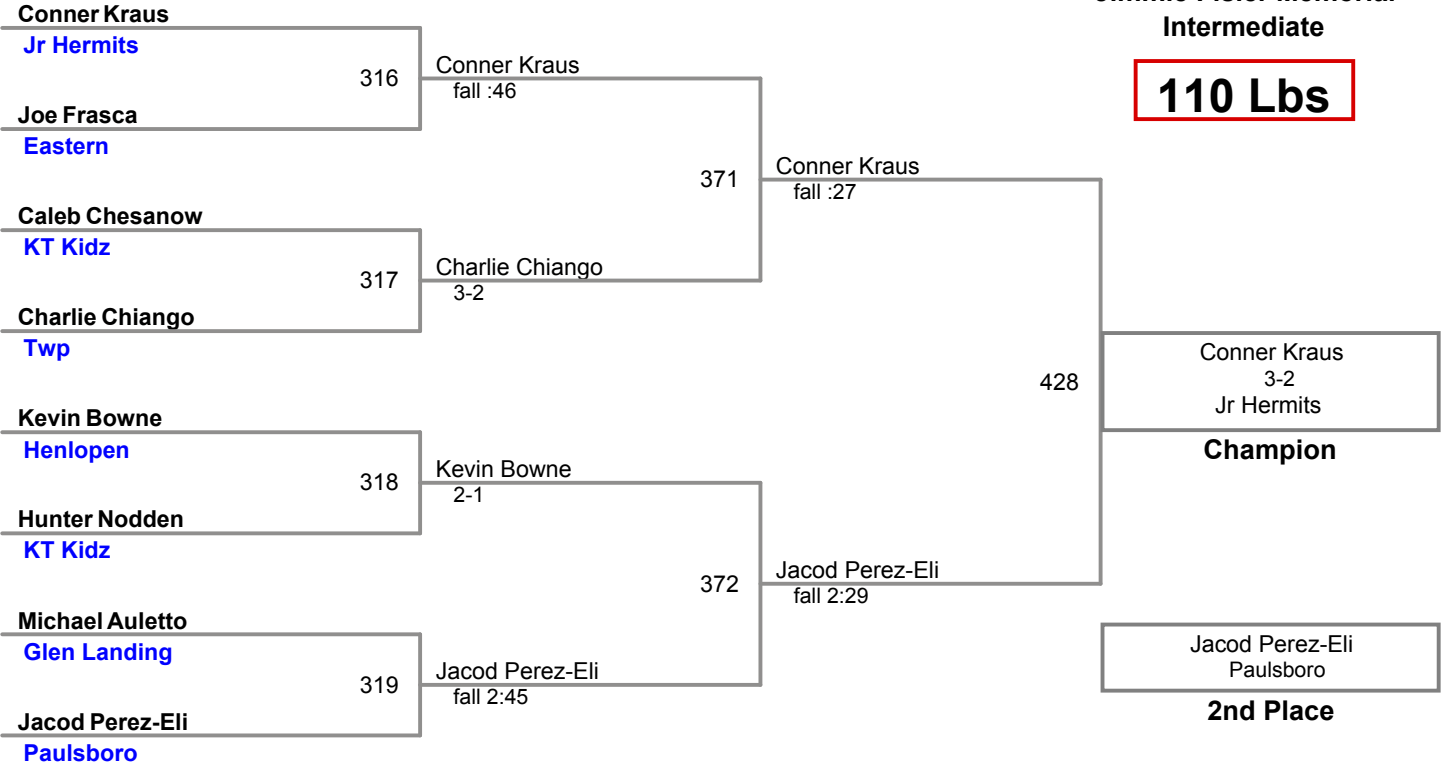

**Jimmie Fisler Memorial
Intermediate**

90 Lbs

**Jimmie Fisler Memorial
Intermediate**

96 Lbs

**Jimmie Fisler Memorial
Intermediate**

102 Lbs

**Jimmie Fisler Memorial
Intermediate**

110 Lbs

**Jimmie Fisler Memorial
Intermediate**

118 Lbs

**Jimmie Fisler Memorial
Intermediate**

126 Lbs

3-Man Round Robin

Jimmie Fisler Memorial
Intermediate

134 Lbs

round 1