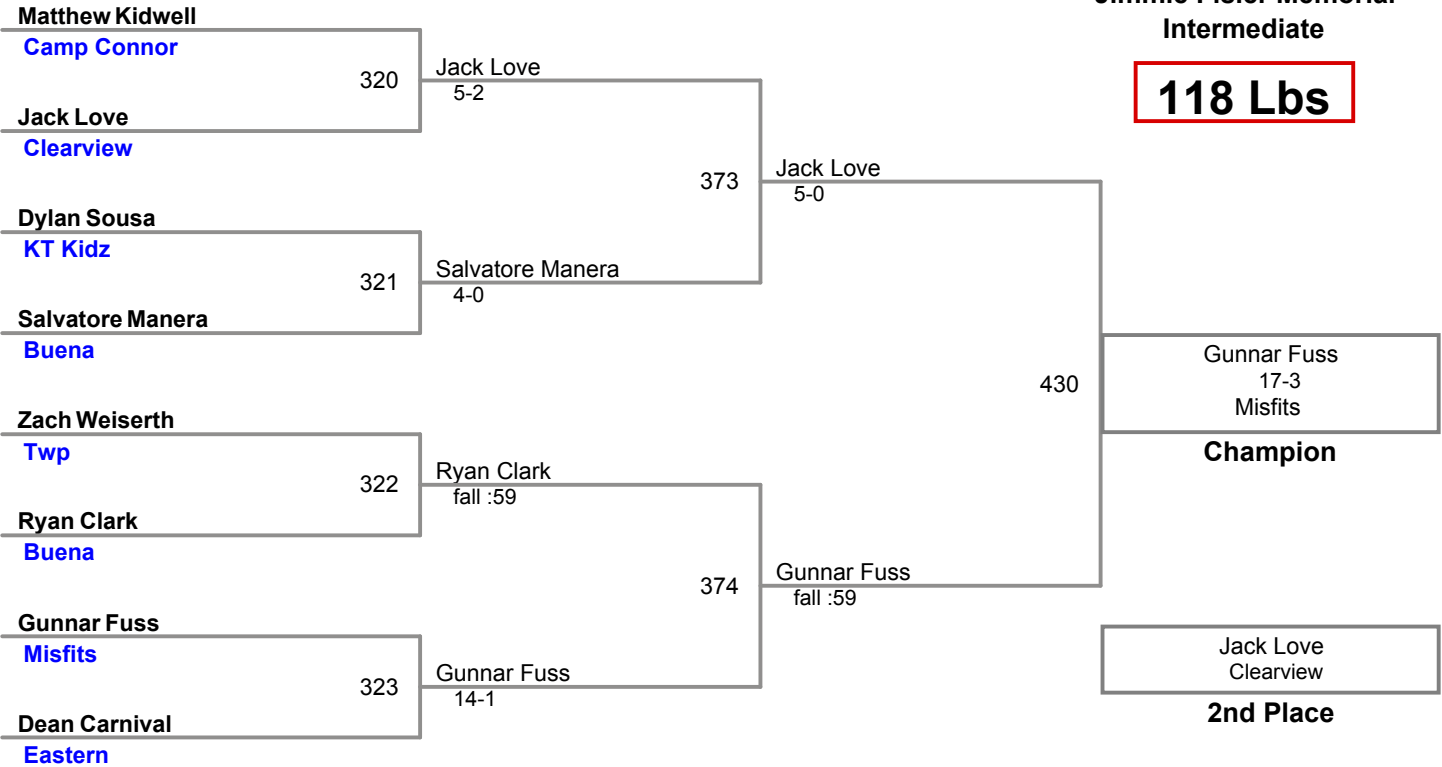

**Jimmie Fisler Memorial
Intermediate**

90 Lbs

**Jimmie Fisler Memorial
Intermediate**

96 Lbs

**Jimmie Fisler Memorial
Intermediate**

102 Lbs

**Jimmie Fisler Memorial
Intermediate**

110 Lbs

**Jimmie Fisler Memorial
Intermediate**

118 Lbs

**Jimmie Fisler Memorial
Intermediate**

126 Lbs

3-Man Round Robin

Jimmie Fisler Memorial
Intermediate

134 Lbs

round 1