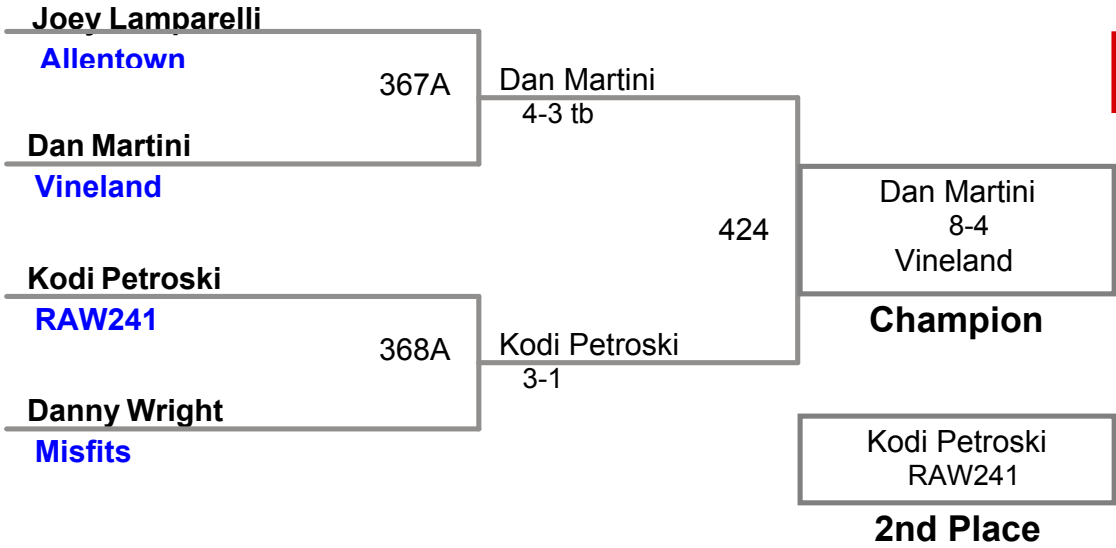

**Jimmie Fisler Memorial
Intermediate**

90 Lbs

**Jimmie Fisler Memorial
Intermediate**

96 Lbs

**Jimmie Fisler Memorial
Intermediate**

102 Lbs

**Jimmie Fisler Memorial
Intermediate**

110 Lbs