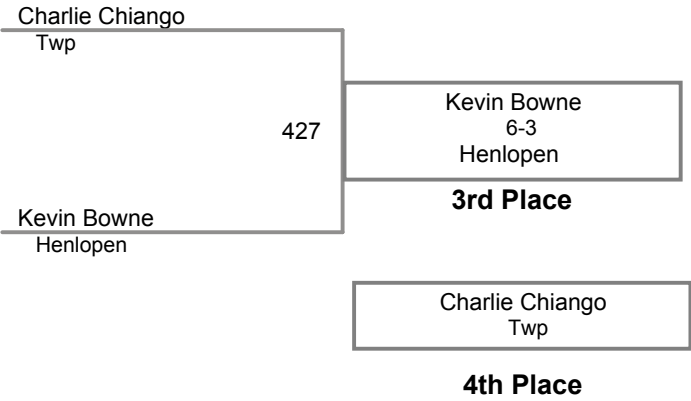

**Jimmie Fisler Memorial
Intermediate**

90 Lbs

**Jimmie Fisler Memorial
Intermediate**

96 Lbs

**Jimmie Fisler Memorial
Intermediate**

102 Lbs

**Jimmie Fisler Memorial
Intermediate**

110 Lbs