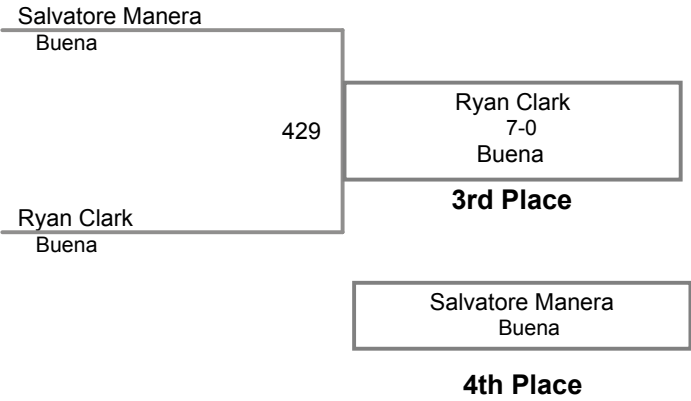

**Jimmie Fisler Memorial
Intermediate**

90 Lbs

**Jimmie Fisler Memorial
Intermediate**

96 Lbs

**Jimmie Fisler Memorial
Intermediate**

102 Lbs

**Jimmie Fisler Memorial
Intermediate**

110 Lbs

**Jimmie Fisler Memorial
Intermediate**

118 Lbs

**Jimmie Fisler Memorial
Intermediate**

126 Lbs

3-Man Round Robin

Jimmie Fisler Memorial
Intermediate

134 Lbs

round 1