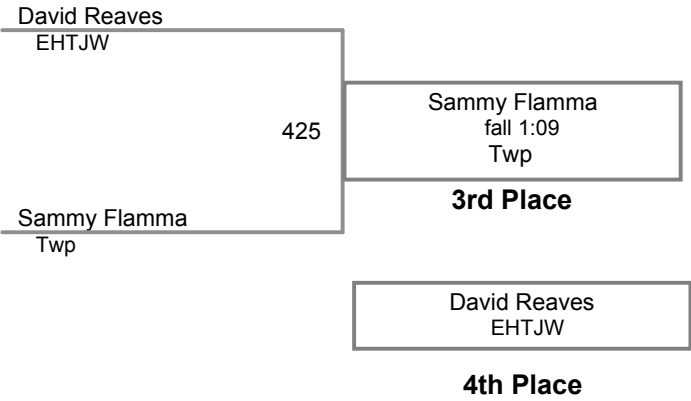

**Jimmie Fisler Memorial
Intermediate**

90 Lbs

**Jimmie Fisler Memorial
Intermediate**

96 Lbs

**Jimmie Fisler Memorial
Intermediate**

102 Lbs

**Jimmie Fisler Memorial
Intermediate**

110 Lbs

**Jimmie Fisler Memorial
Intermediate**

118 Lbs

**Jimmie Fisler Memorial
Intermediate**

126 Lbs

3-Man Round Robin

Jimmie Fisler Memorial
Intermediate

134 Lbs

round 1