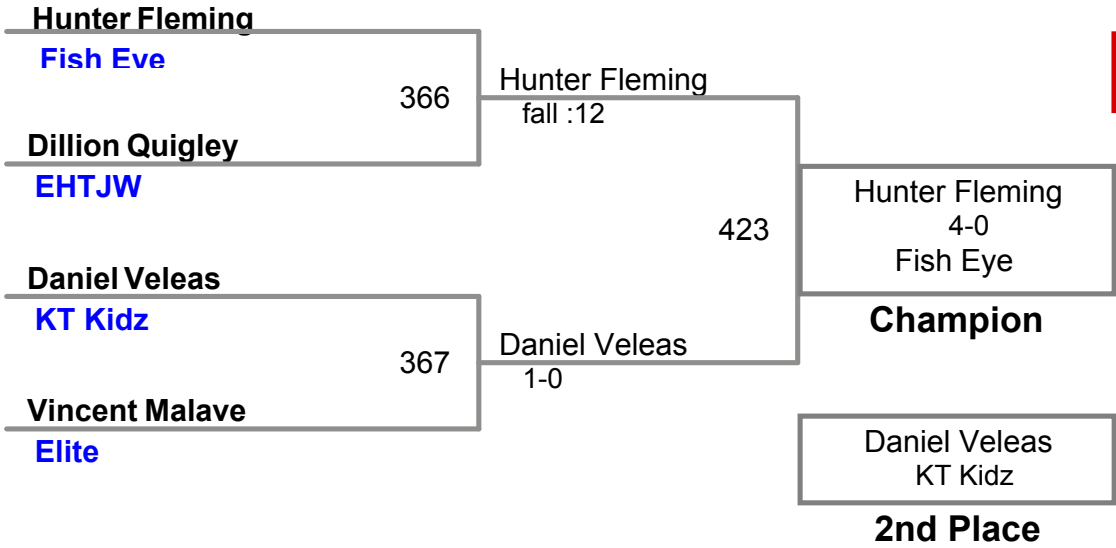

**Jimmie Fisler Memorial
Intermediate**

90 Lbs

**Jimmie Fisler Memorial
Intermediate**

96 Lbs

**Jimmie Fisler Memorial
Intermediate**

102 Lbs

**Jimmie Fisler Memorial
Intermediate**

110 Lbs

**Jimmie Fisler Memorial
Intermediate**

118 Lbs

**Jimmie Fisler Memorial
Intermediate**

126 Lbs

3-Man Round Robin

Jimmie Fisler Memorial
Intermediate

134 Lbs

round 1