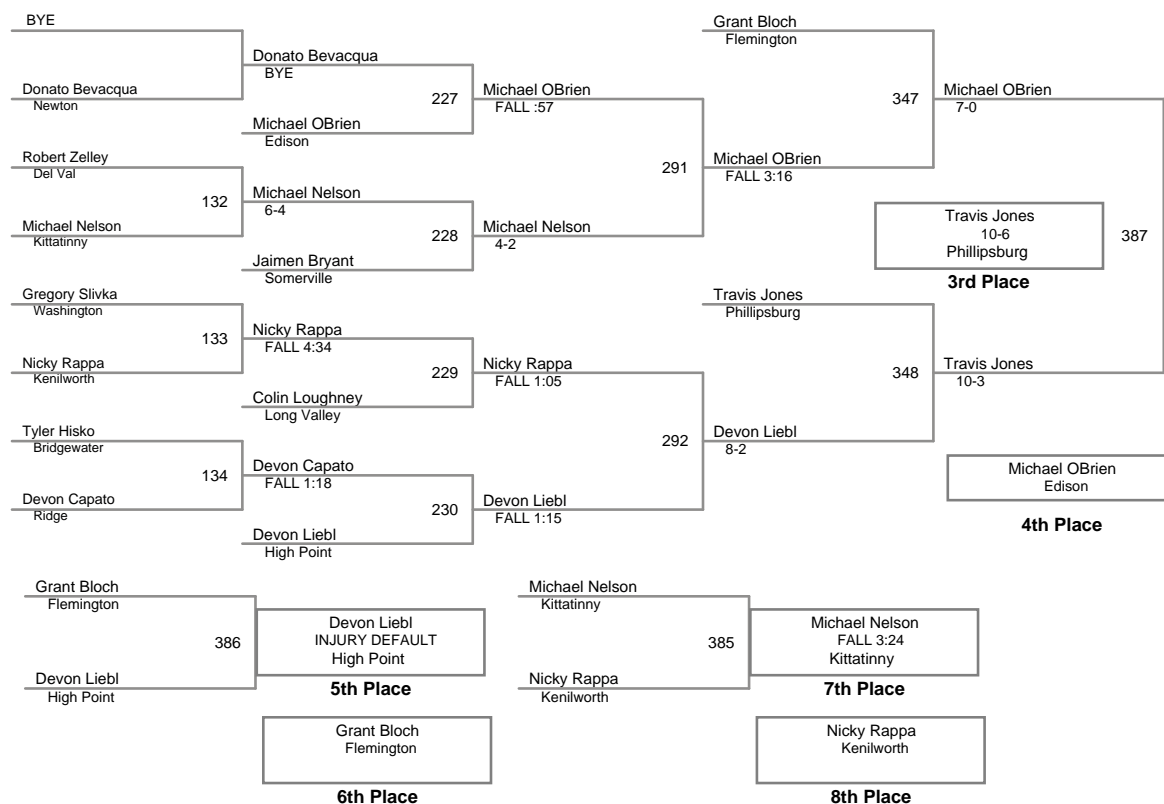

Grade School League
Varsity

70 Lbs

Grade School League
Varsity

75 Lbs

Grade School League
Varsity

80 Lbs

Grade School League
Varsity

85 Lbs

Grade School League
Varsity

90 Lbs

Champion

2nd Place

3rd Place

4th Place

5th Place

7th Place