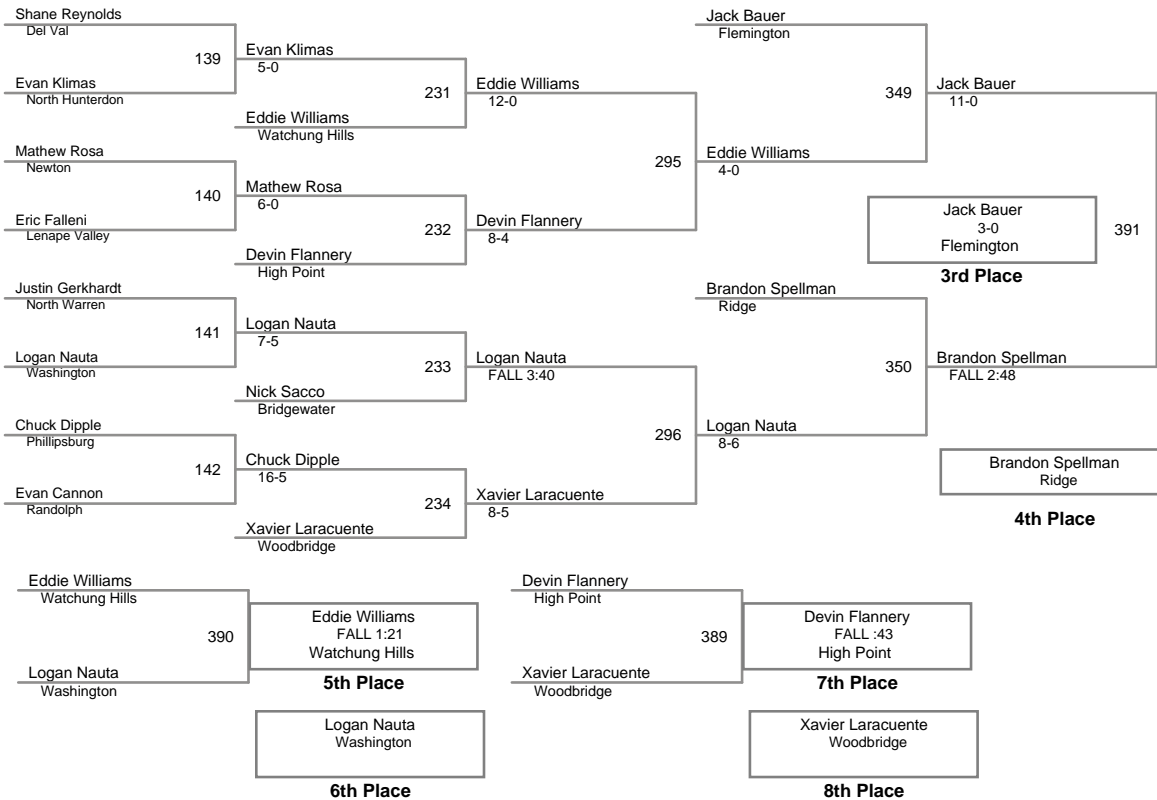

Grade School League
Varsity

70 Lbs

Grade School League
Varsity

75 Lbs

Grade School League
Varsity

80 Lbs

Grade School League
Varsity

85 Lbs

Grade School League
Varsity

90 Lbs

Champion

2nd Place

3rd Place

4th Place

5th Place

7th Place