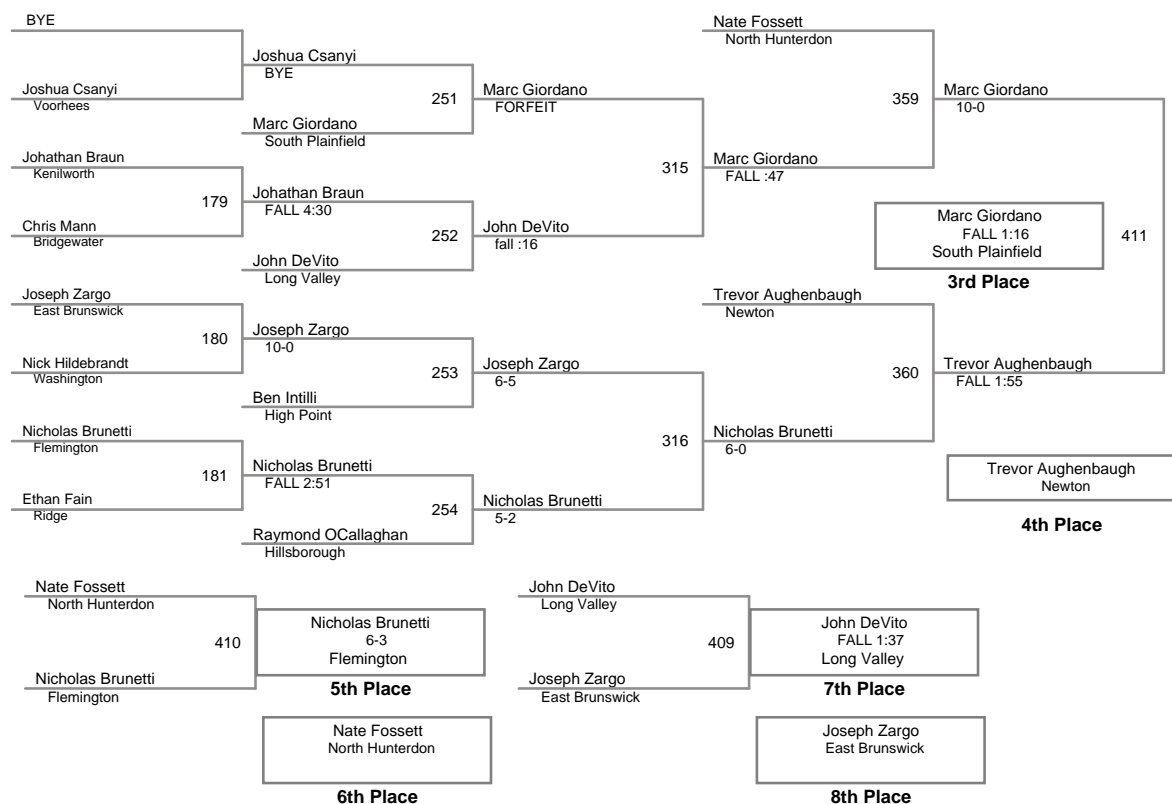

6th Place

8th Place

Grade School League
Varsity

100 Lbs

Grade School League
Varsity

106 Lbs

Grade School League
Varsity

118 Lbs