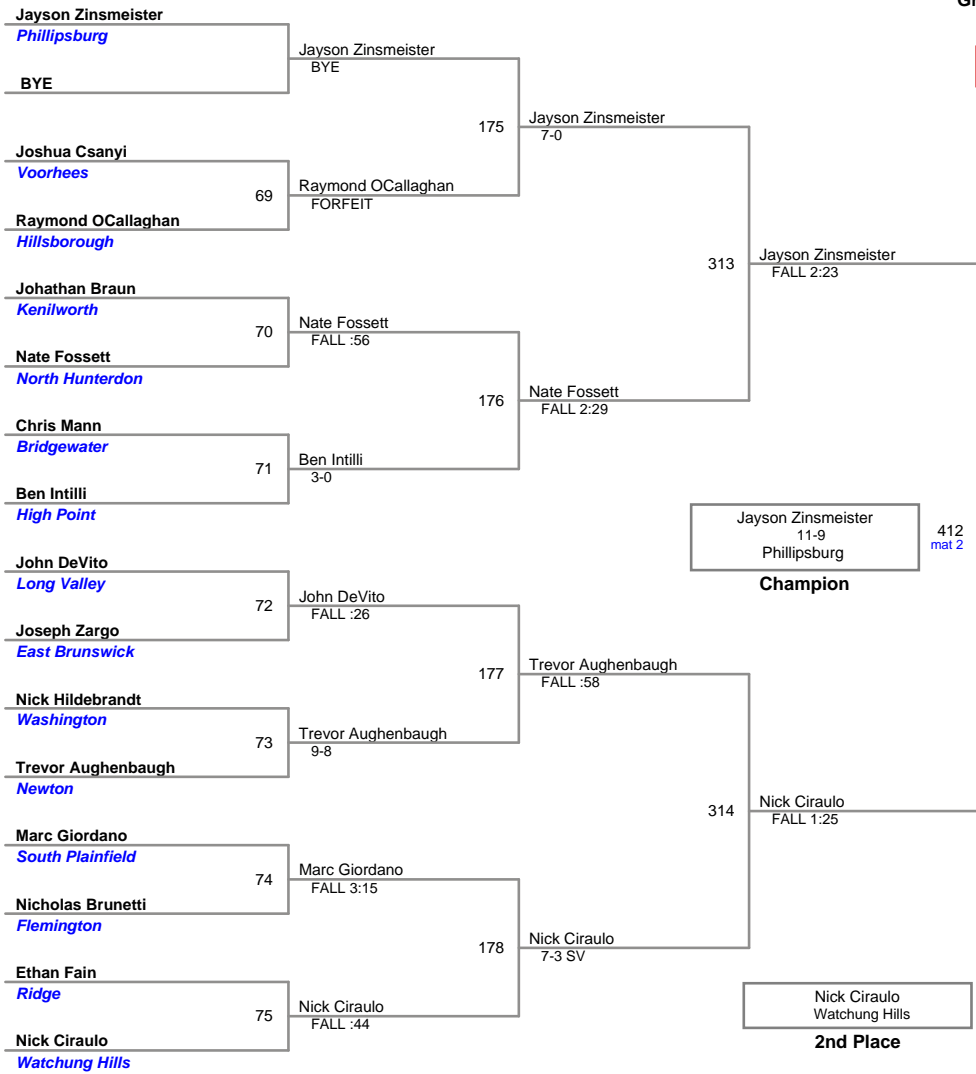

6th Place

8th Place

Grade School League
Varsity

100 Lbs

Grade School League
Varsity

106 Lbs

Grade School League
Varsity

118 Lbs