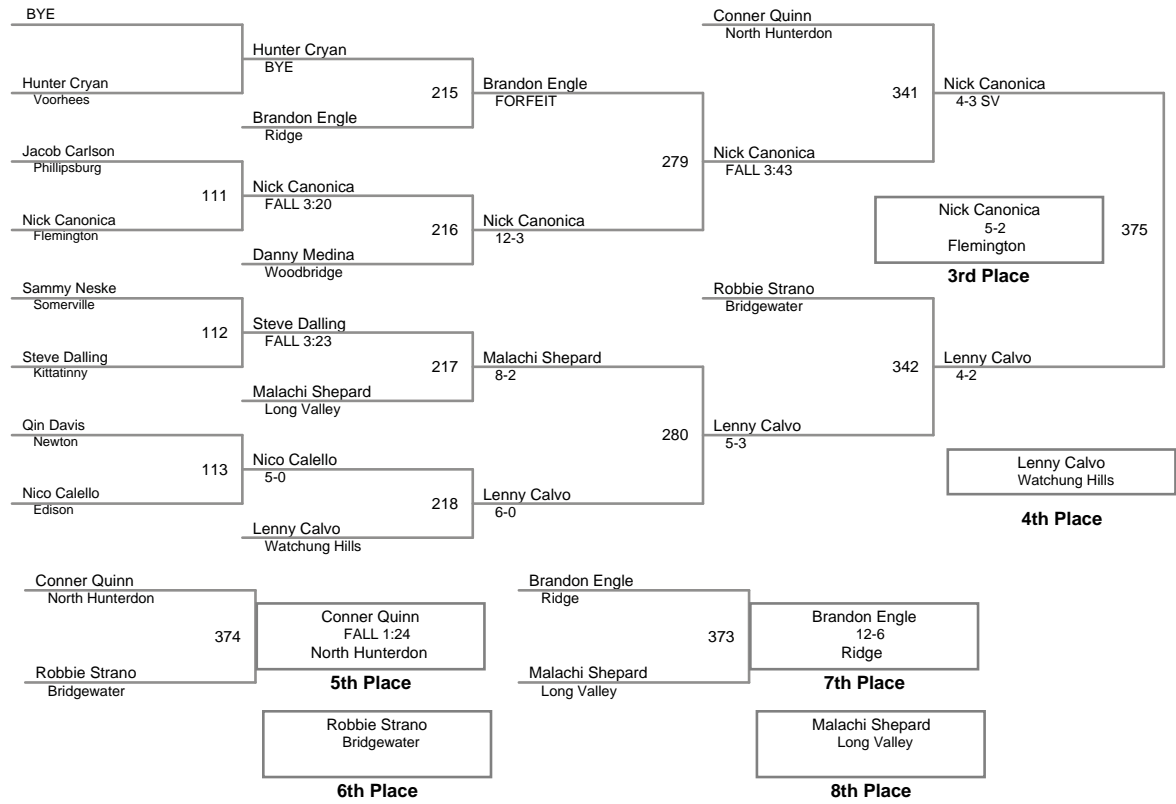

Grade School League
Varsity

70 Lbs

Grade School League
Varsity

75 Lbs

Grade School League
Varsity

80 Lbs

Grade School League
Varsity

85 Lbs

Grade School League
Varsity

90 Lbs

Champion

2nd Place

3rd Place

4th Place

5th Place

7th Place