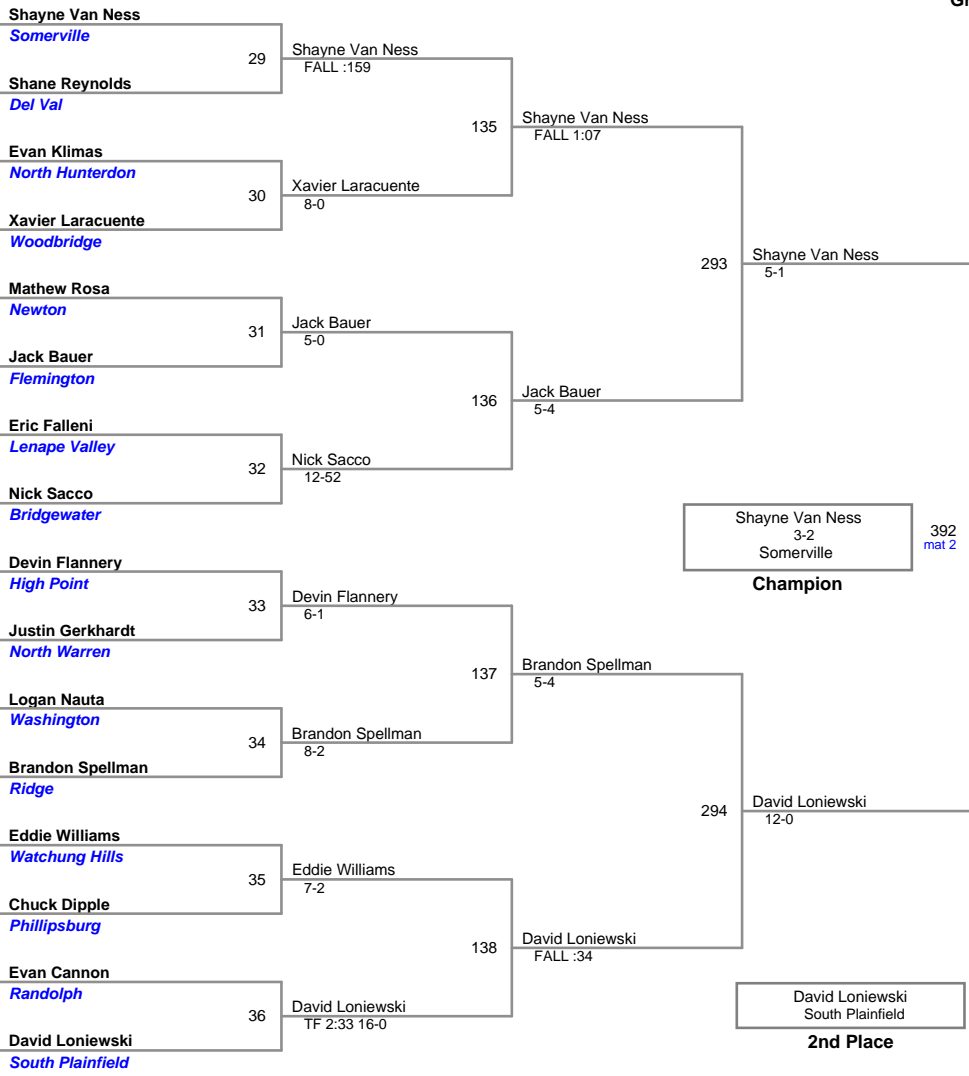

Grade School League
Varsity

70 Lbs

Grade School League
Varsity

75 Lbs

Grade School League
Varsity

80 Lbs

Grade School League
Varsity

85 Lbs

Grade School League
Varsity

90 Lbs

Champion

2nd Place

3rd Place

4th Place

5th Place

7th Place