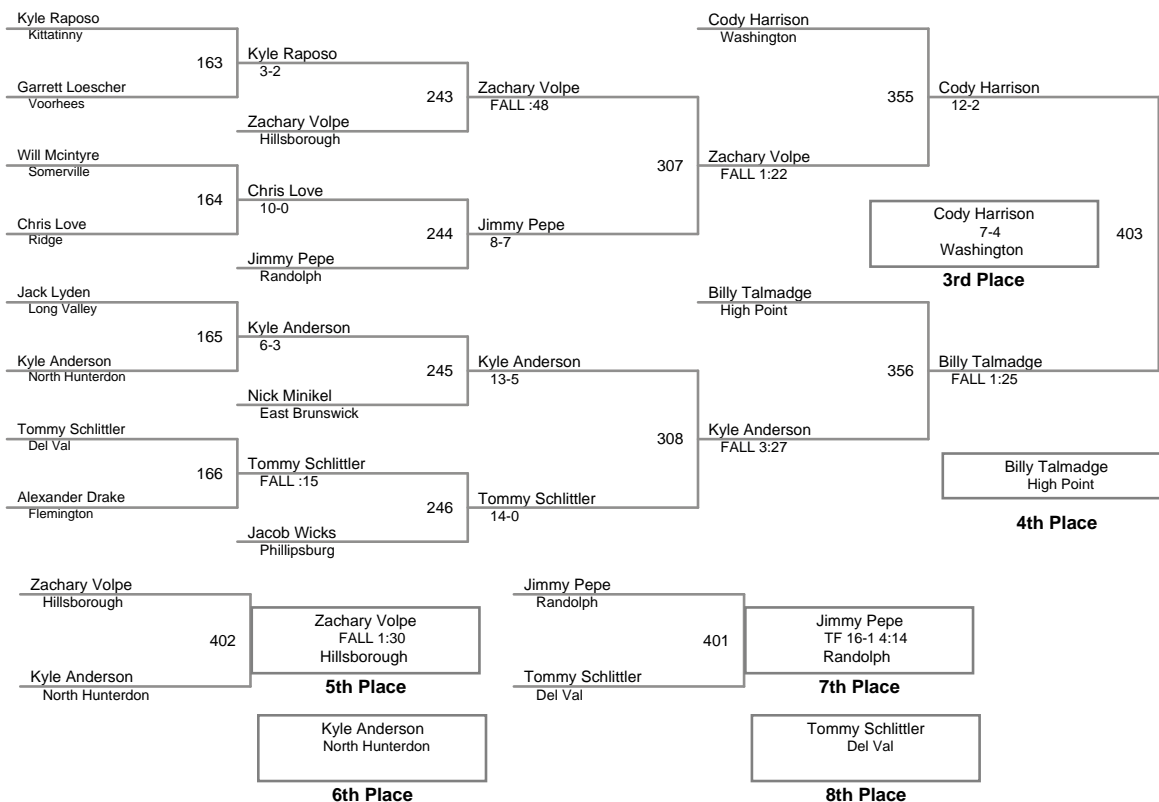

6th Place

8th Place

Grade School League
Varsity

100 Lbs

Grade School League
Varsity

106 Lbs

Grade School League
Varsity

118 Lbs