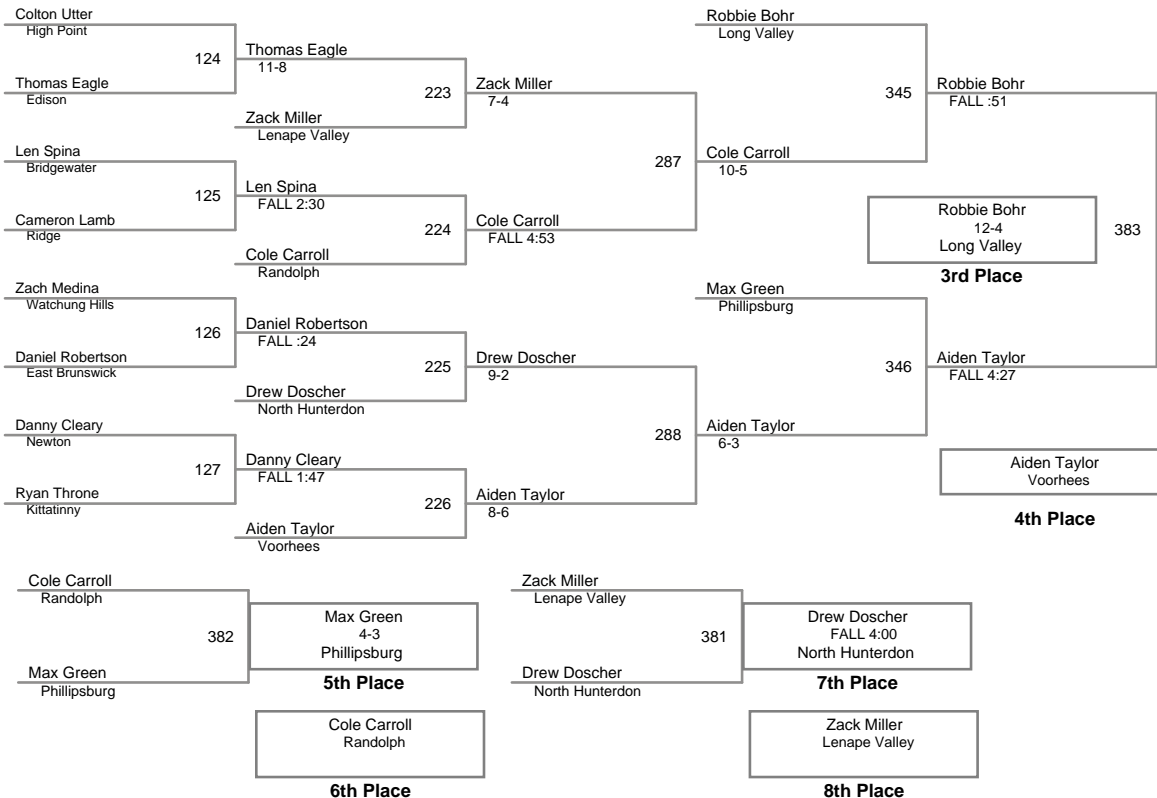

Grade School League
Varsity

70 Lbs

Grade School League
Varsity

75 Lbs

Grade School League
Varsity

80 Lbs

Grade School League
Varsity

85 Lbs

Grade School League
Varsity

90 Lbs

Champion

2nd Place

3rd Place

4th Place

5th Place

7th Place