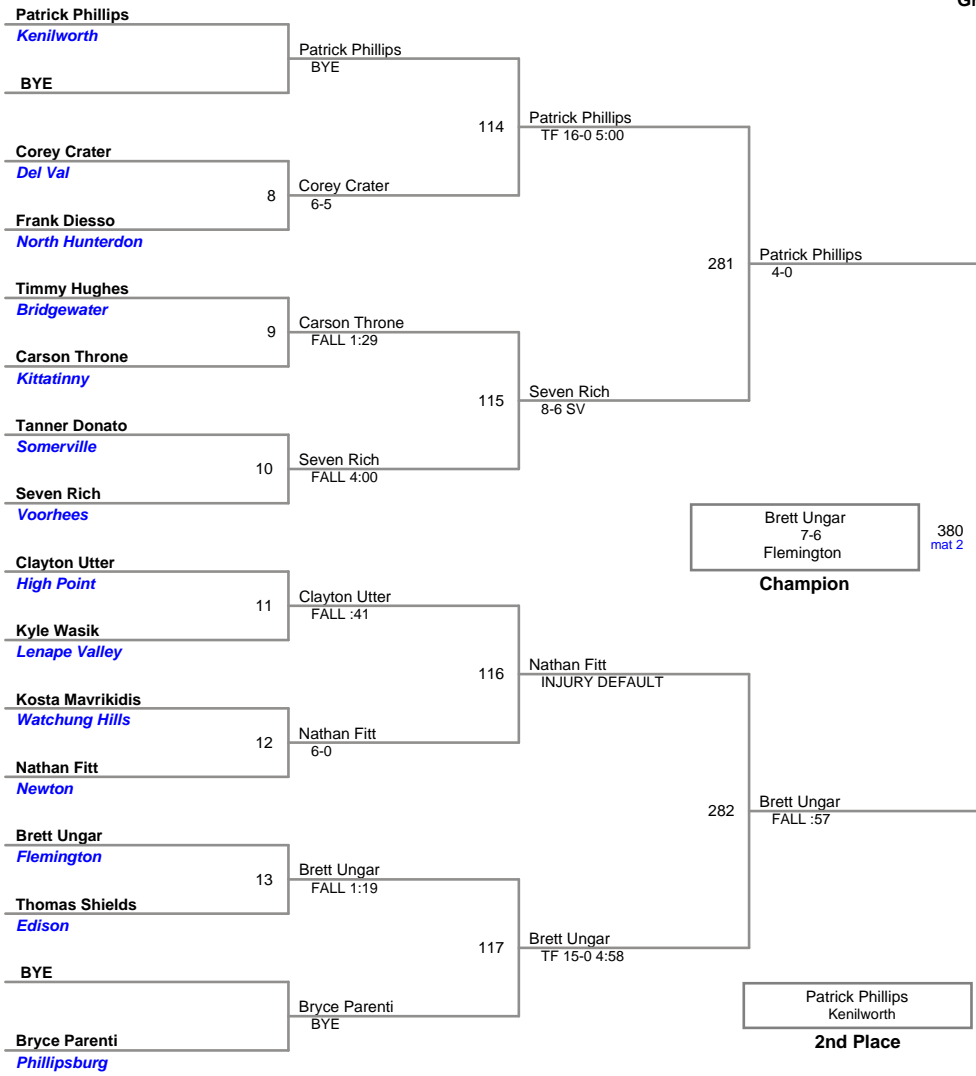

Grade School League
Varsity

70 Lbs

Grade School League
Varsity

75 Lbs

Grade School League
Varsity

80 Lbs

Grade School League
Varsity

85 Lbs

Grade School League
Varsity

90 Lbs

Champion

2nd Place

3rd Place

4th Place

5th Place

7th Place