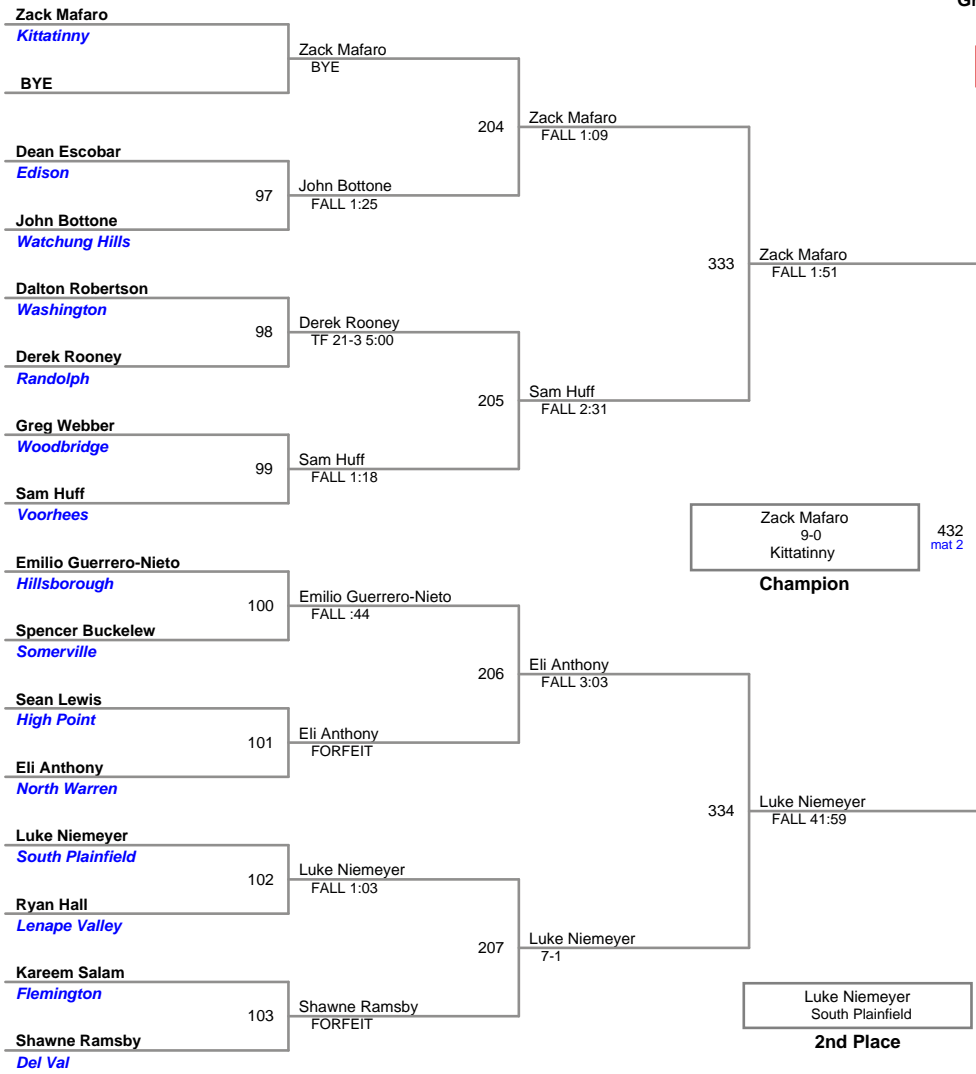

Grade School League
Varsity

175 Lbs