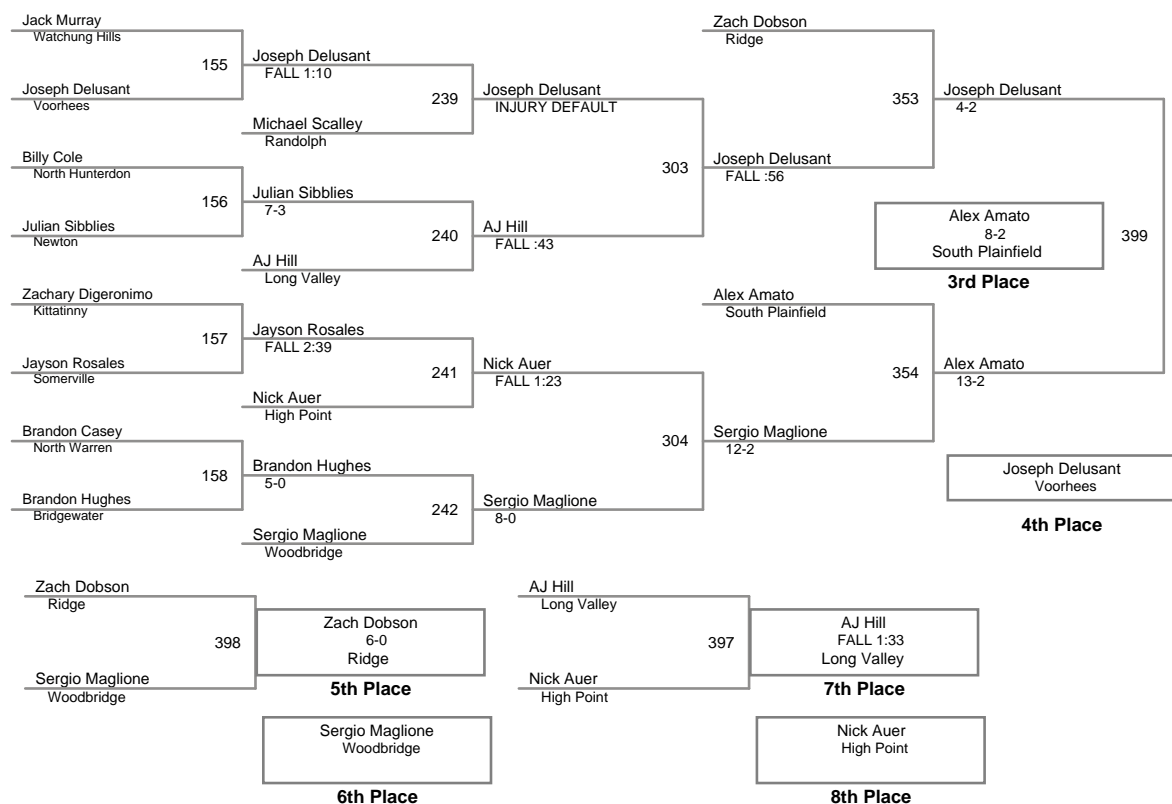

Grade School League
Varsity

100 Lbs