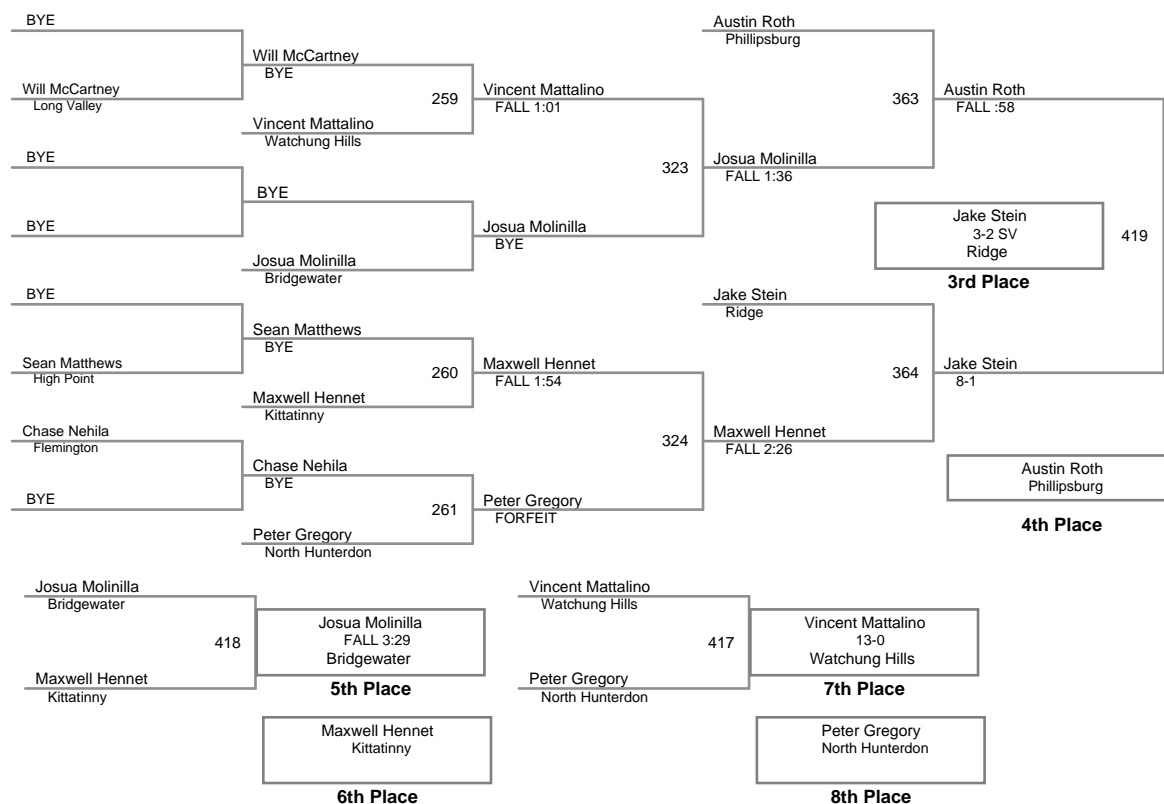

Grade School League
Varsity

130 Lbs