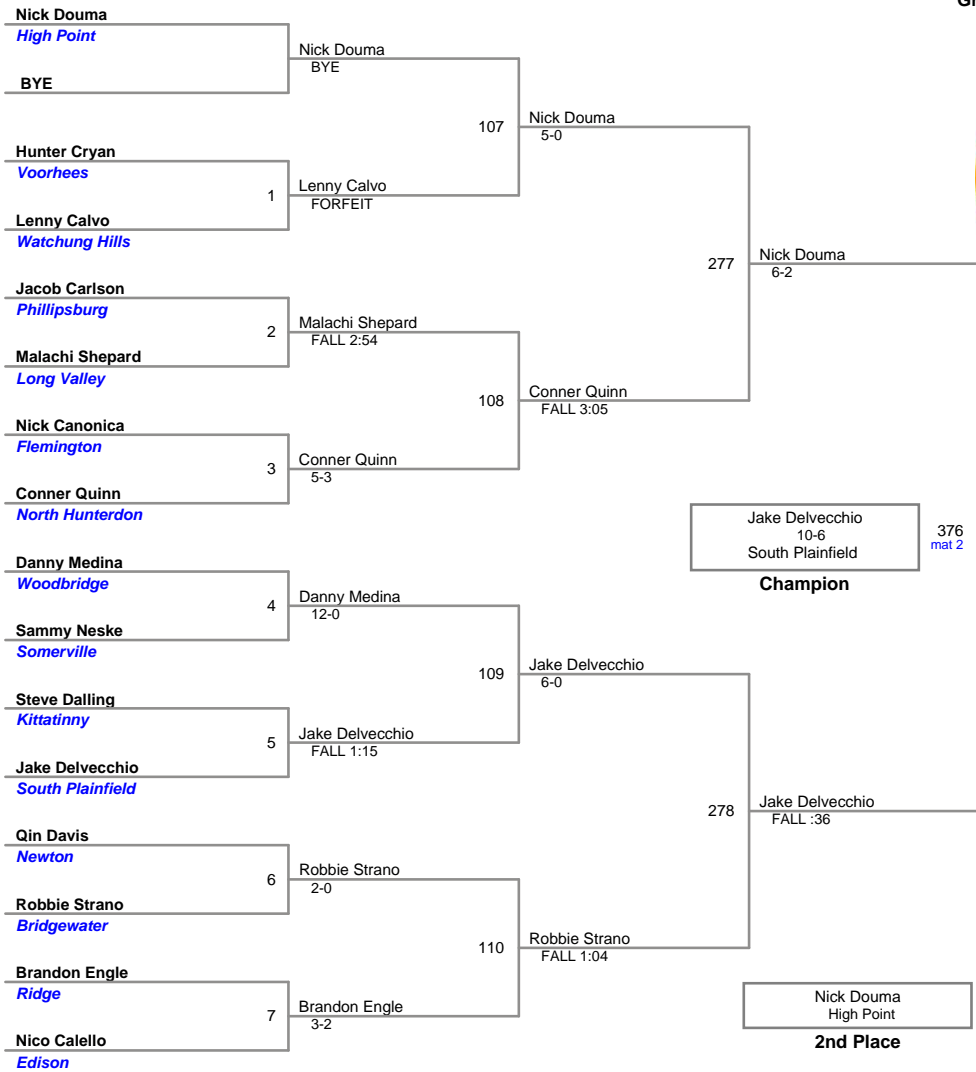

Grade School League
Varsity

70 Lbs

Grade School League
Varsity

75 Lbs

Grade School League
Varsity

80 Lbs

Grade School League
Varsity

85 Lbs

Grade School League
Varsity

90 Lbs

Champion

2nd Place

3rd Place

4th Place

5th Place

7th Place