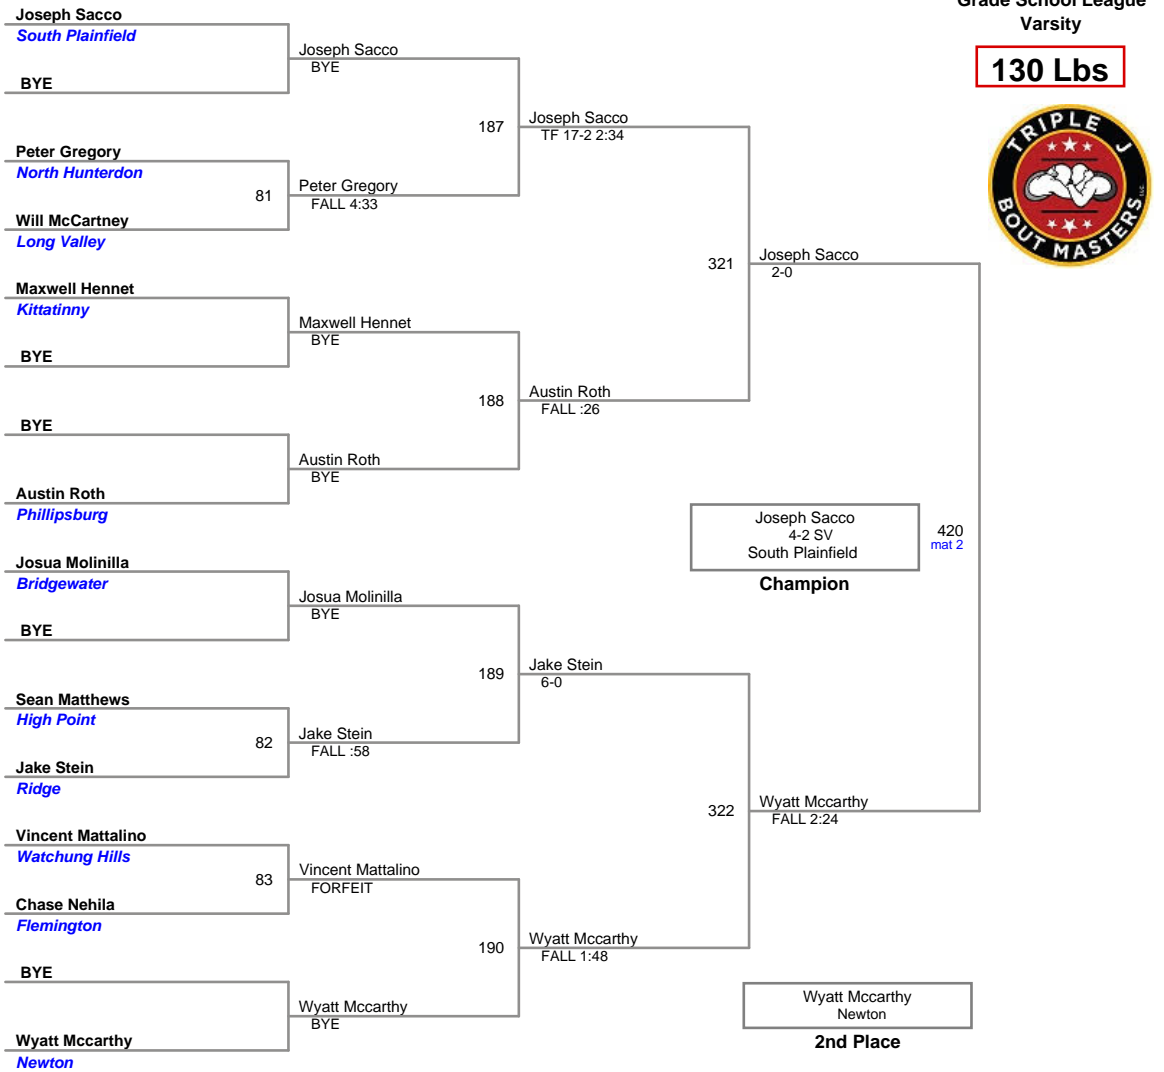

Grade School League
Varsity

130 Lbs