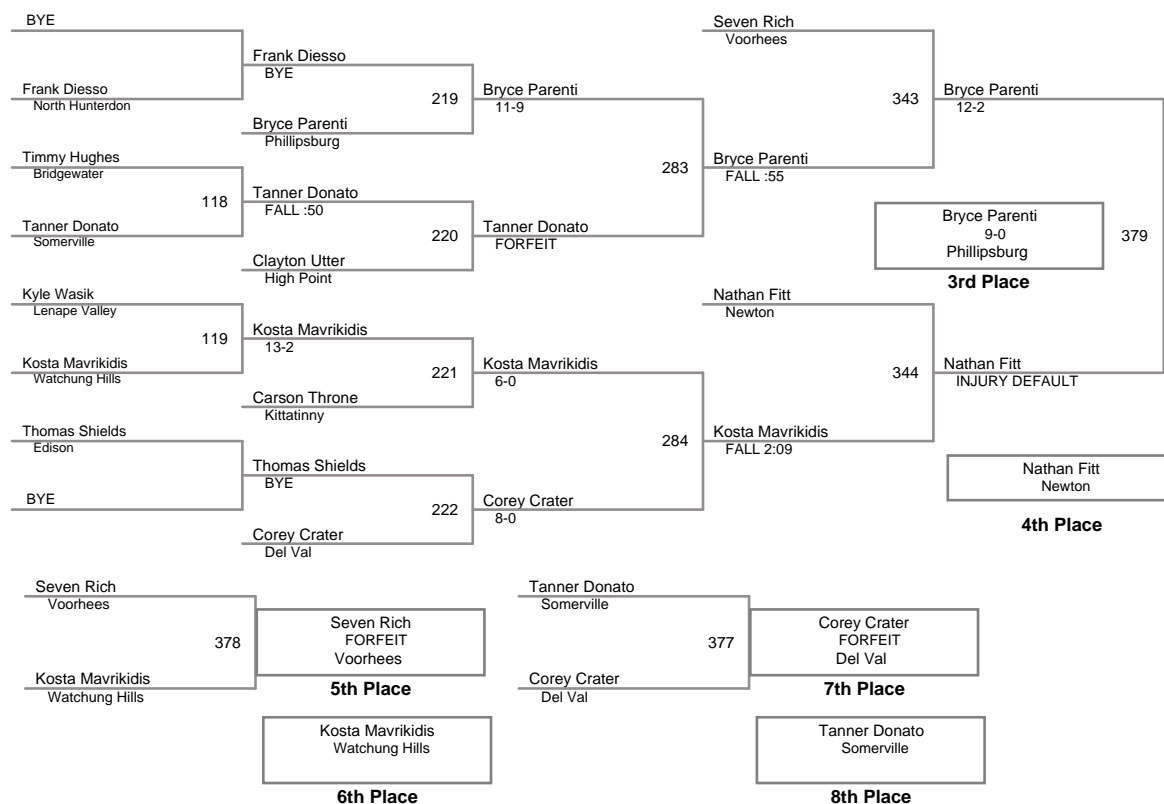

Grade School League
Varsity

70 Lbs

Grade School League
Varsity

75 Lbs

Grade School League
Varsity

80 Lbs

Grade School League
Varsity

85 Lbs

Grade School League
Varsity

90 Lbs

Champion

2nd Place

3rd Place

4th Place

5th Place

7th Place