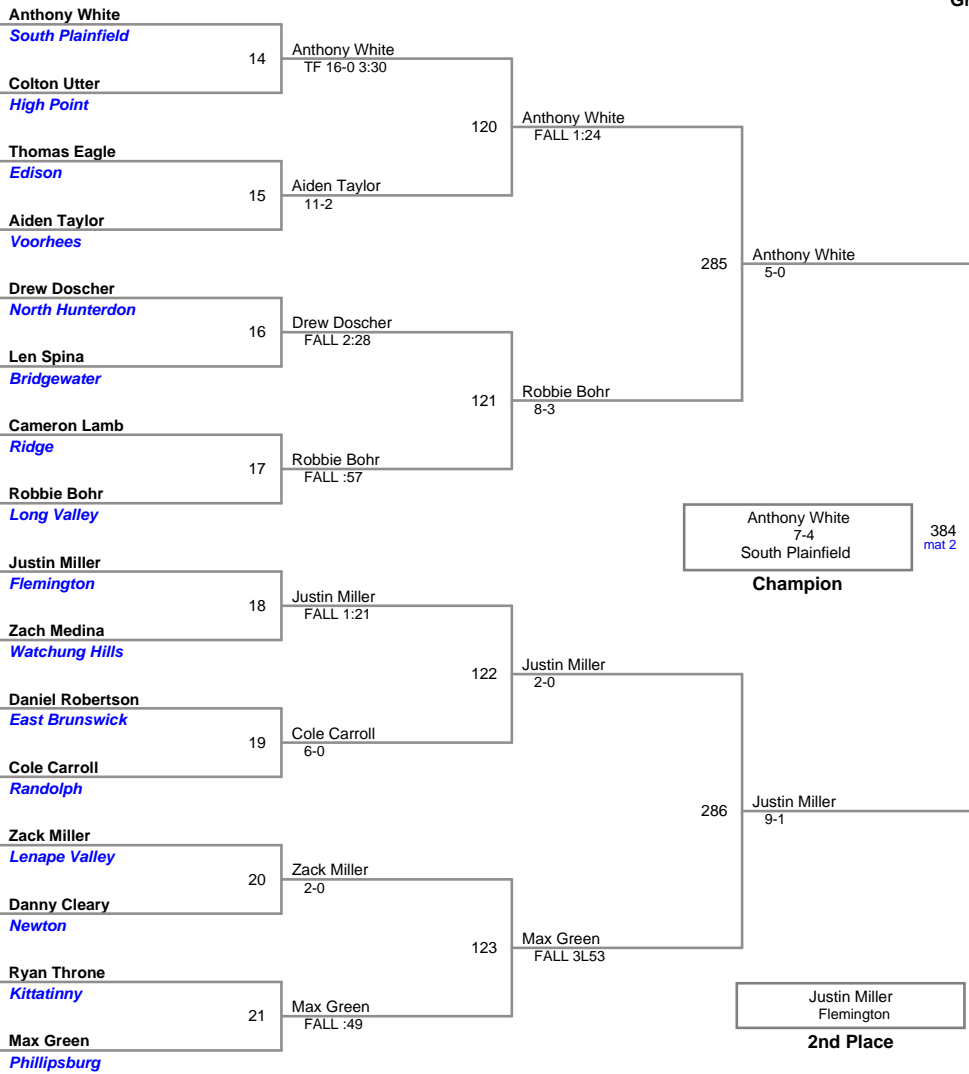

Grade School League
Varsity

70 Lbs

Grade School League
Varsity

75 Lbs

Grade School League
Varsity

80 Lbs

Grade School League
Varsity

85 Lbs

Grade School League
Varsity

90 Lbs

Champion

2nd Place

3rd Place

4th Place

5th Place

7th Place