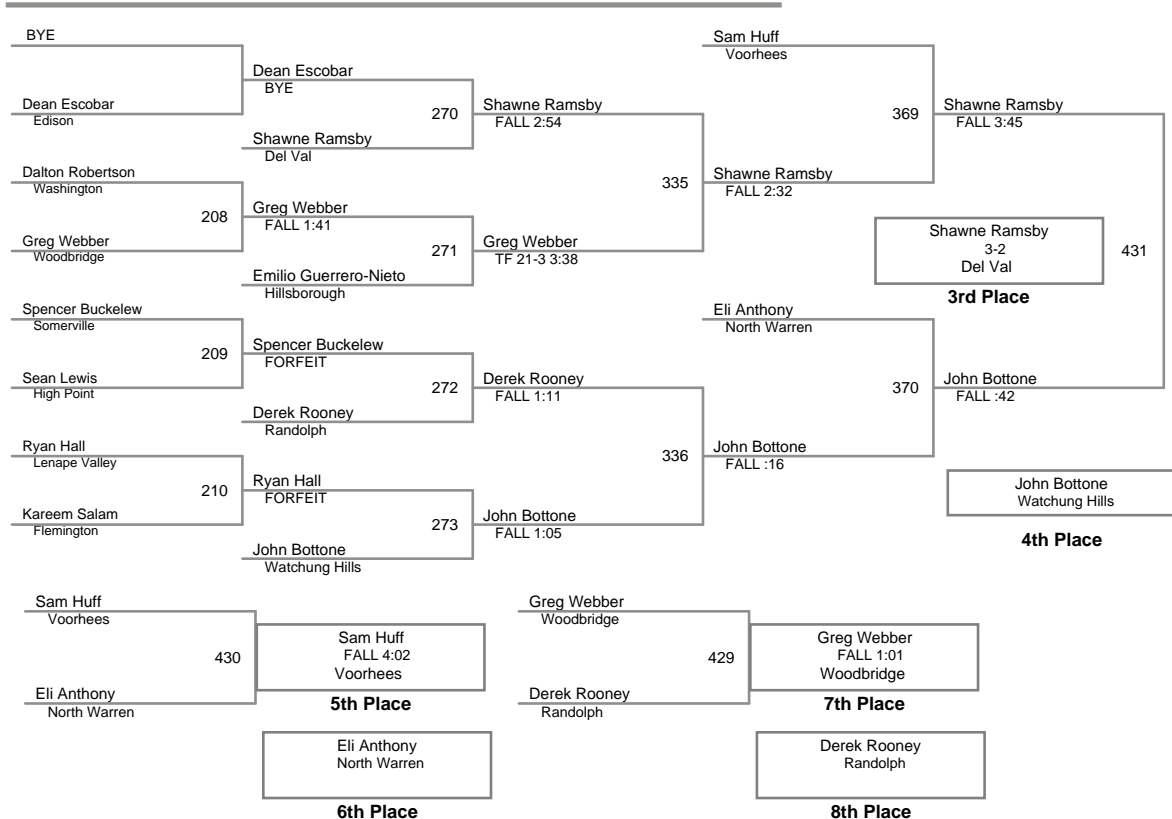

Grade School League
Varsity

175 Lbs