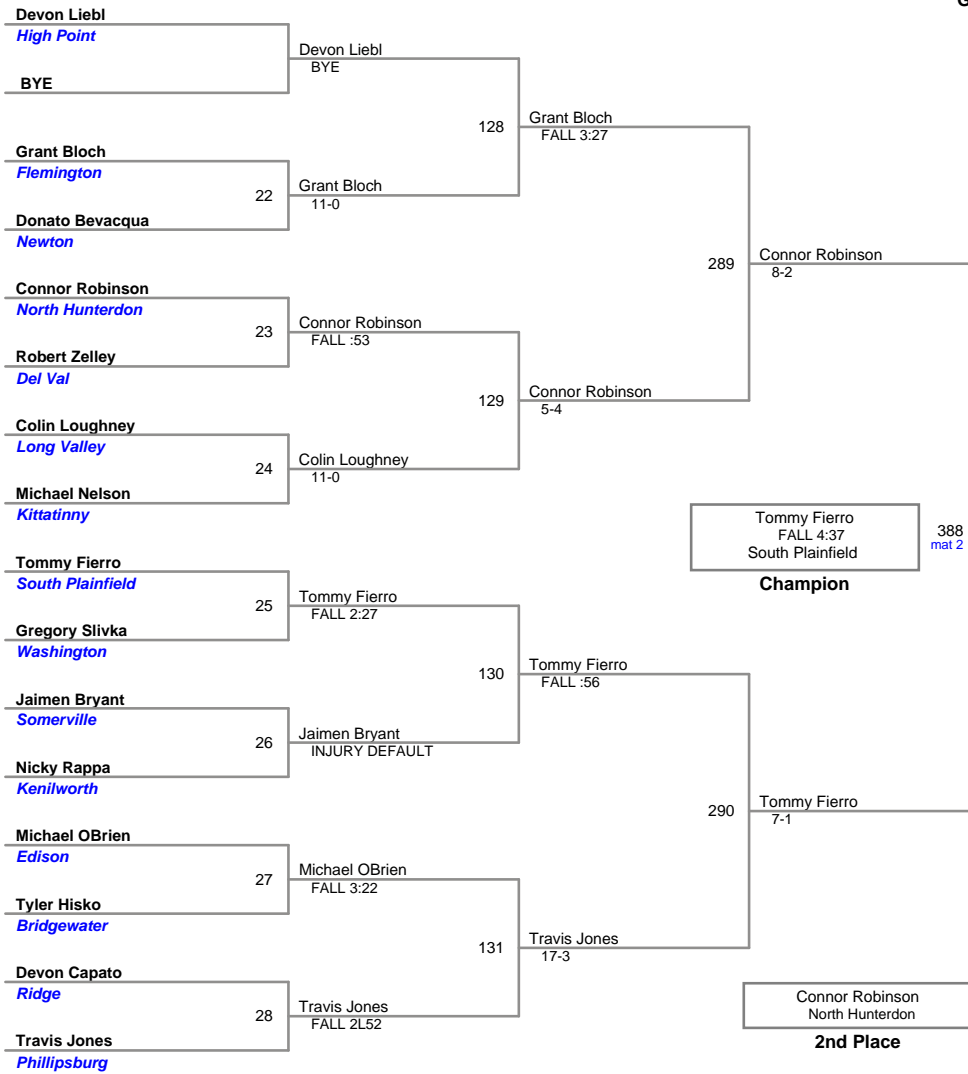

Grade School League
Varsity

70 Lbs

Grade School League
Varsity

75 Lbs

Grade School League
Varsity

80 Lbs

Grade School League
Varsity

85 Lbs

Grade School League
Varsity

90 Lbs

Champion

2nd Place

3rd Place

4th Place

5th Place

7th Place