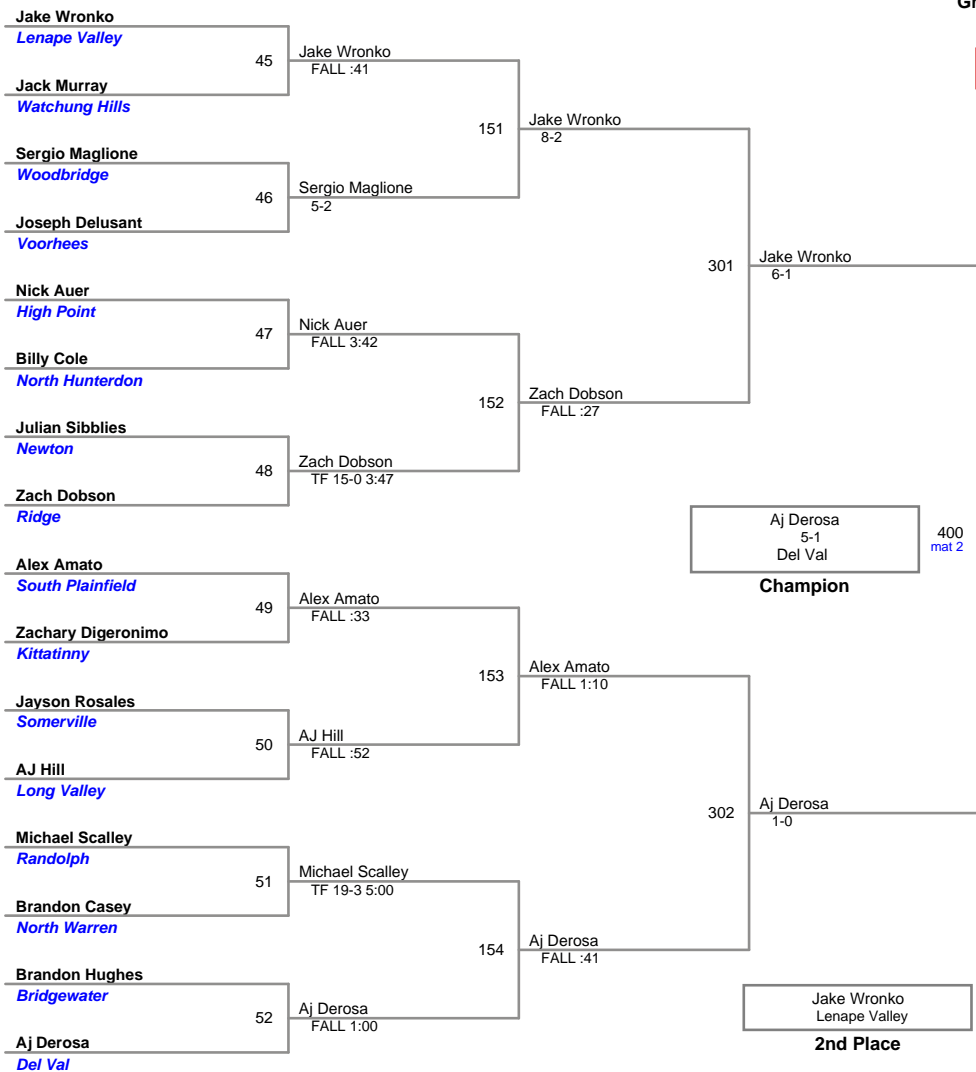

Grade School League
Varsity

100 Lbs