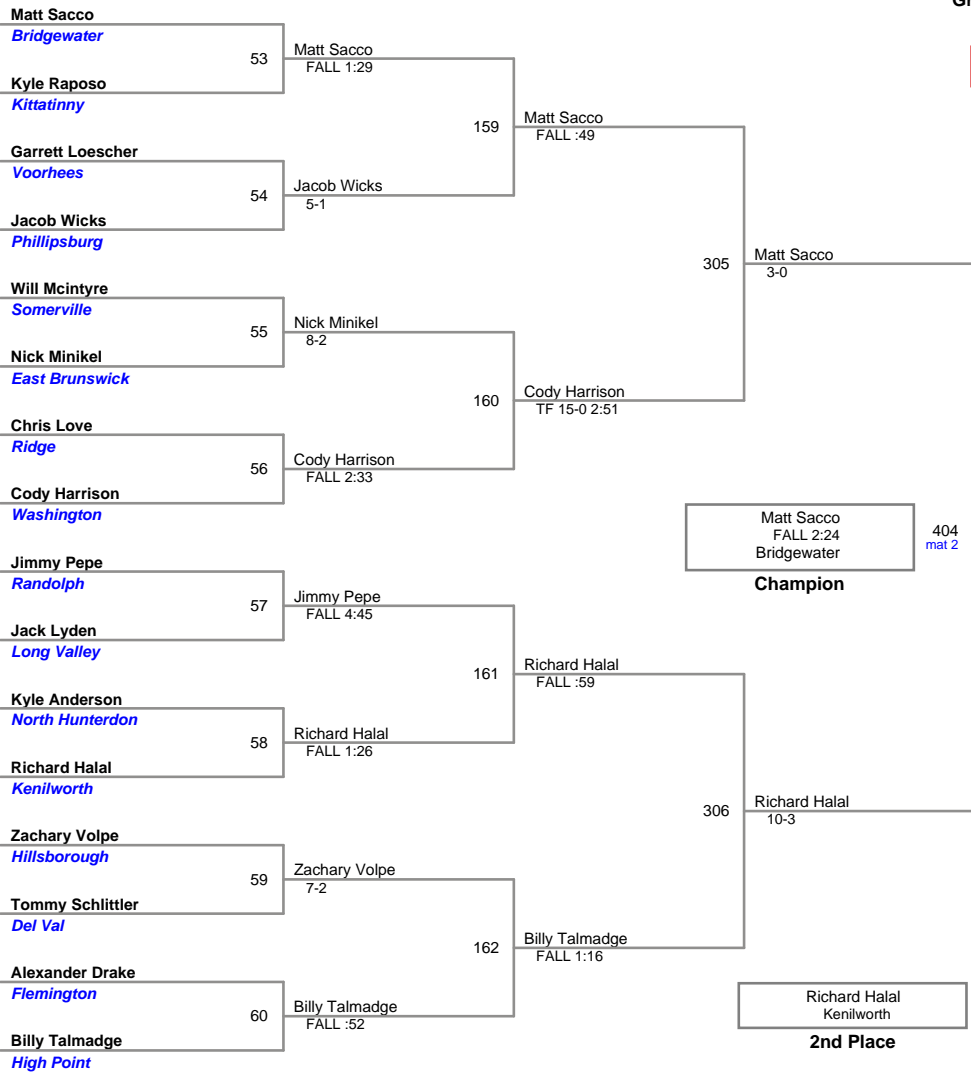

6th Place

8th Place

Grade School League
Varsity

100 Lbs

Grade School League
Varsity

106 Lbs

Grade School League
Varsity

118 Lbs