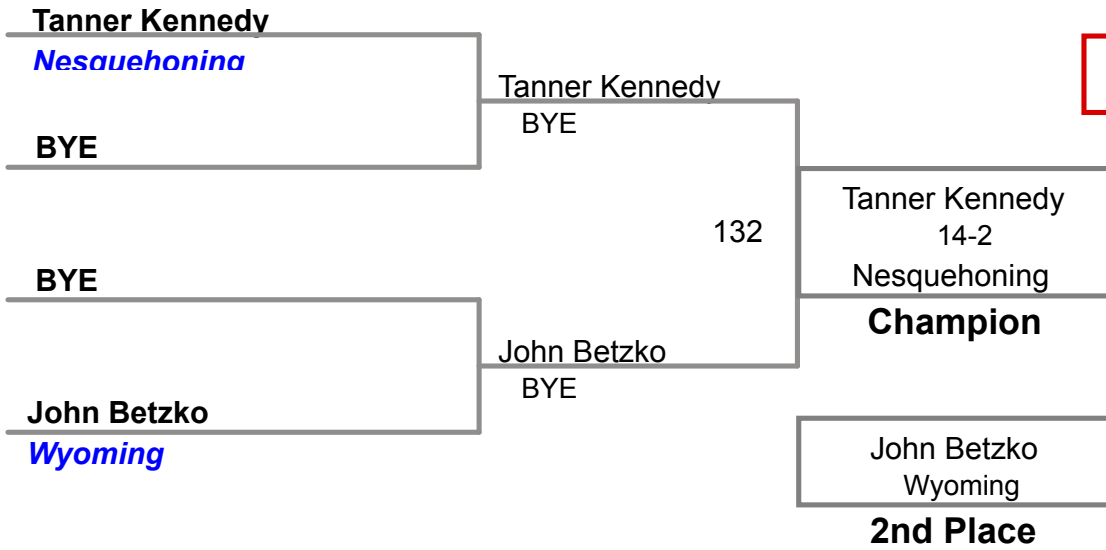

Champion

BYE

2nd Place

105 Lbs

BYE

BYE

3rd Place

BYE

BYE

4th Place

North Schuylkill MAWA
Advanced

110 Lbs

North Schuylkill MAWA
Advanced

115 Lbs

North Schuylkill MAWA
Advanced

120 Lbs

North Schuylkill MAWA
Advanced

125 Lbs

North Schuylkill MAWA
Advanced

130 Lbs

North Schuylkill MAWA
Advanced

North Schuylkill MAWA
Advanced

140 Lbs

North Schuylkill MAWA
Advanced