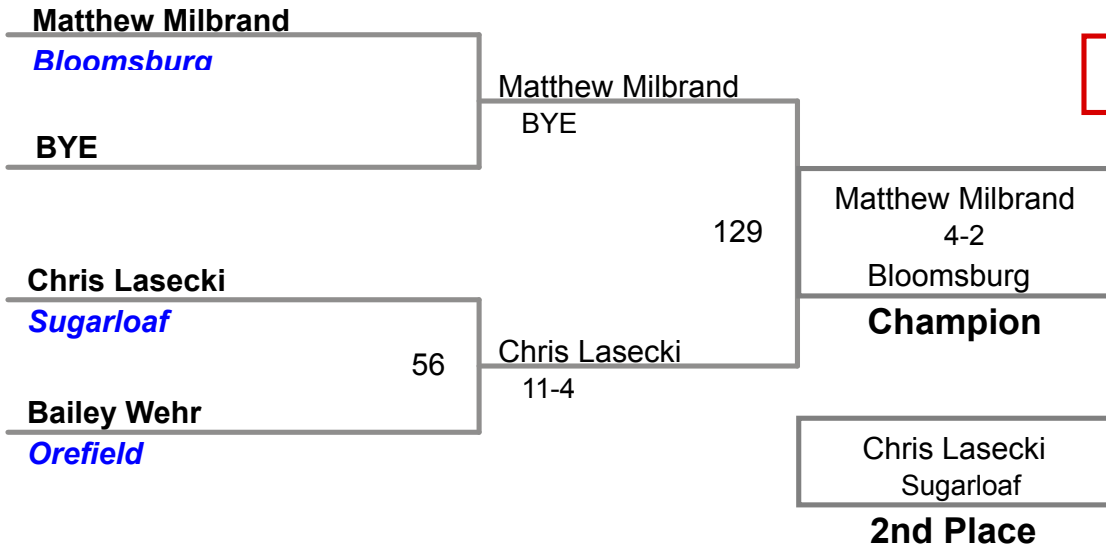

BYE

4th Place

North Schuylkill MAWA
Advanced

110 Lbs

North Schuylkill MAWA
Advanced

115 Lbs

North Schuylkill MAWA
Advanced

120 Lbs