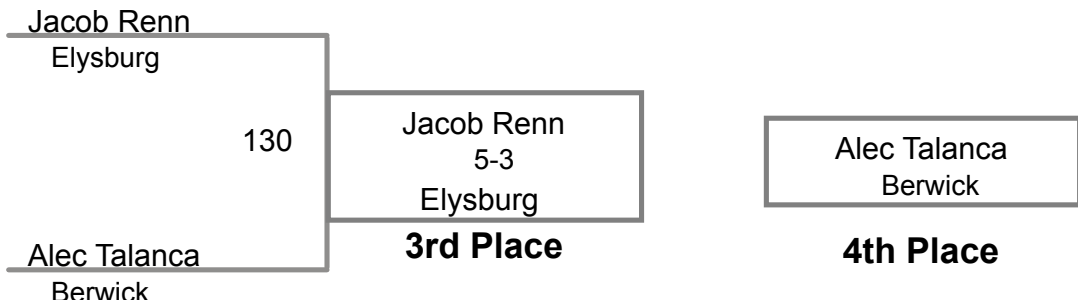

North Schuylkill MAWA
Advanced

125 Lbs