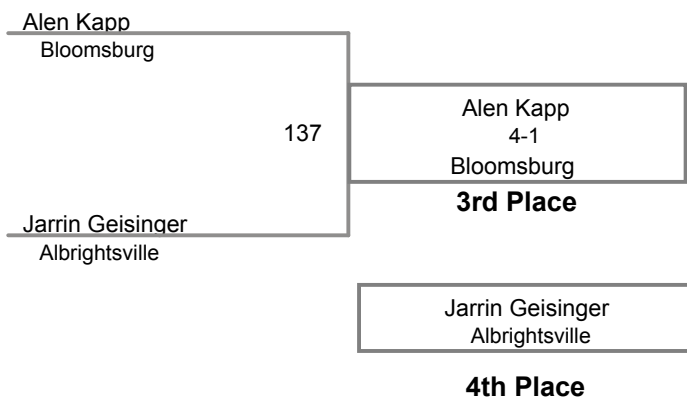

BYE

4th Place

North Schuylkill MAWA
Advanced

110 Lbs

North Schuylkill MAWA
Advanced

115 Lbs

North Schuylkill MAWA
Advanced

120 Lbs

North Schuylkill MAWA
Advanced

125 Lbs

North Schuylkill MAWA
Advanced

130 Lbs

North Schuylkill MAWA
Advanced

North Schuylkill MAWA
Advanced

140 Lbs

North Schuylkill MAWA
Advanced

145 Lbs

North Schuylkill MAWA
Advanced

152 Lbs

**North Schuylkill MAWA
Advanced**

160 Lbs

North Schuylkill MAWA
Advanced

189 Lbs

Joshua Liptock