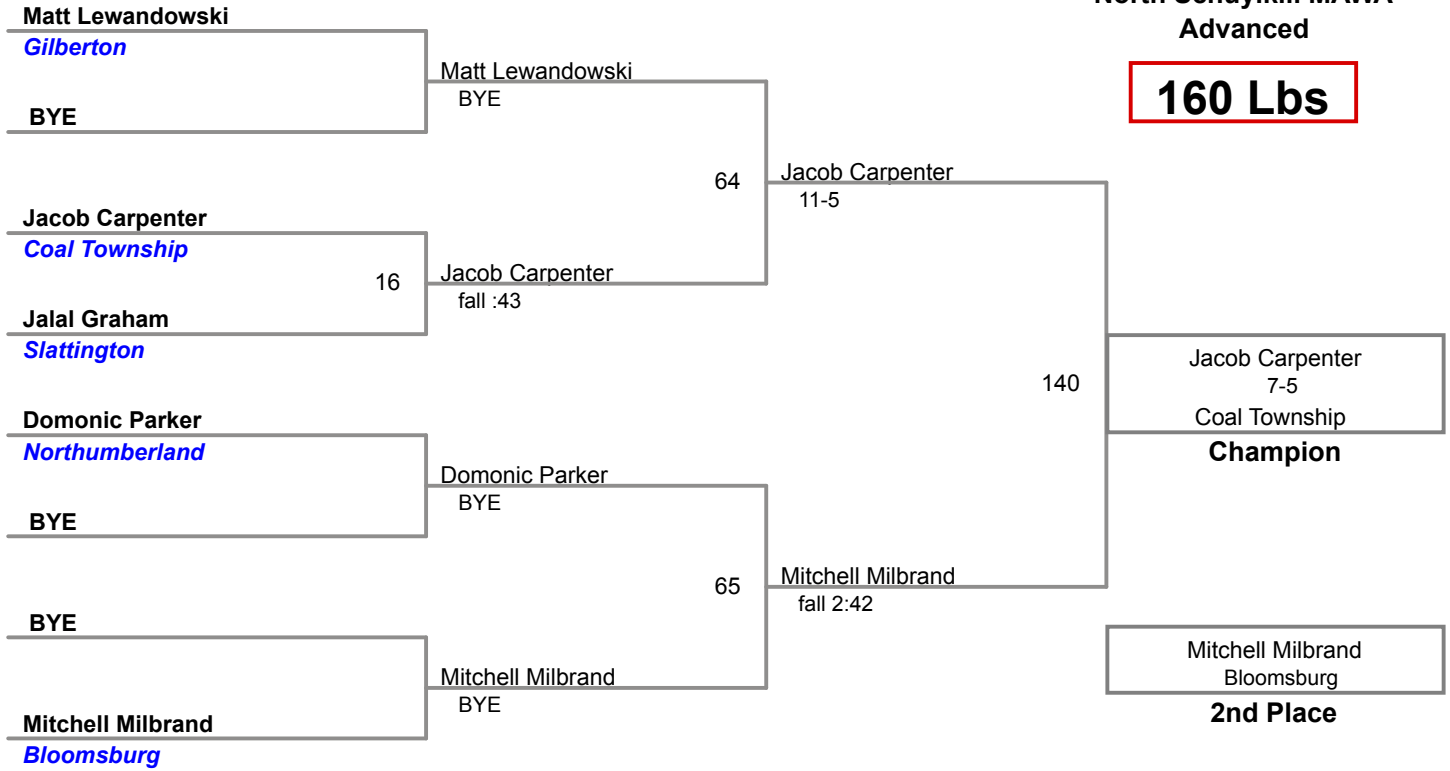

145 Lbs

North Schuylkill MAWA
Advanced

152 Lbs

**North Schuylkill MAWA
Advanced**

160 Lbs

North Schuylkill MAWA
Advanced

189 Lbs

Joshua Liptock

Reading

BYE

Joshua Liptock

BYE

141

Joshua Liptock

tf 21-24 2:20

Reading