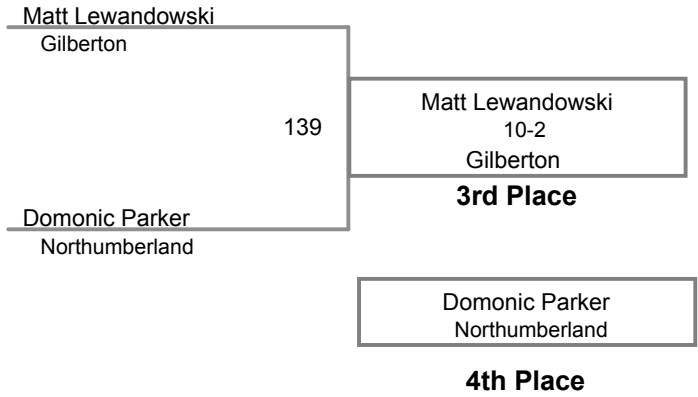

145 Lbs

North Schuylkill MAWA
Advanced

152 Lbs

**North Schuylkill MAWA
Advanced**

160 Lbs

North Schuylkill MAWA
Advanced

189 Lbs

Joshua Liptock

Reading

BYE

Joshua Liptock

BYE

141

Joshua Liptock

tf 21-24 2:20

Reading

Champion

BYE

Robert McDowell

BYE

Robert McDowell

Ashland

2nd Place

Robert McDowell