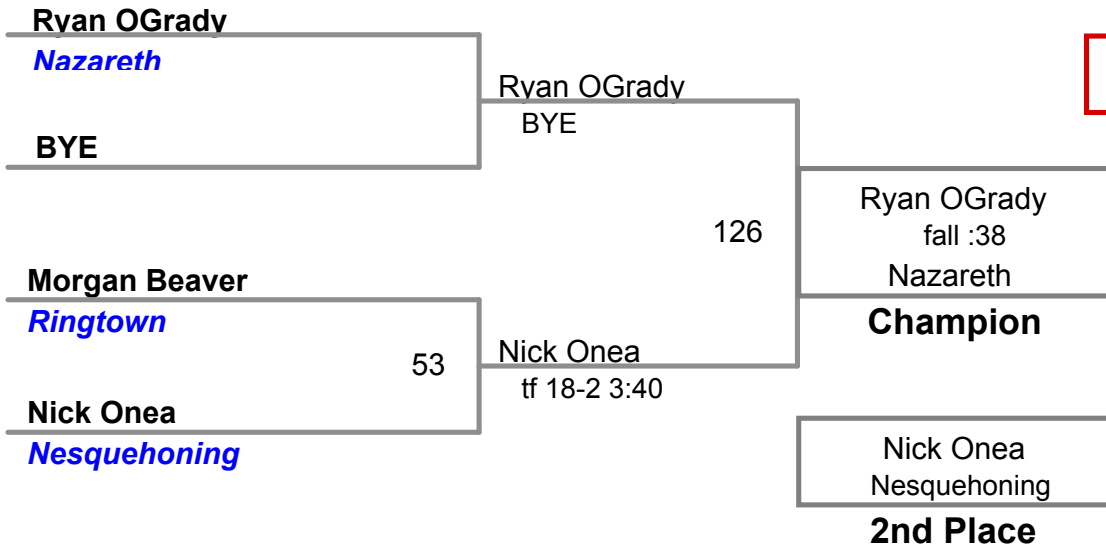

Champion

BYE

2nd Place

105 Lbs

BYE

BYE

3rd Place

BYE

BYE

4th Place

North Schuylkill MAWA
Advanced

110 Lbs

North Schuylkill MAWA
Advanced

115 Lbs

North Schuylkill MAWA
Advanced

120 Lbs