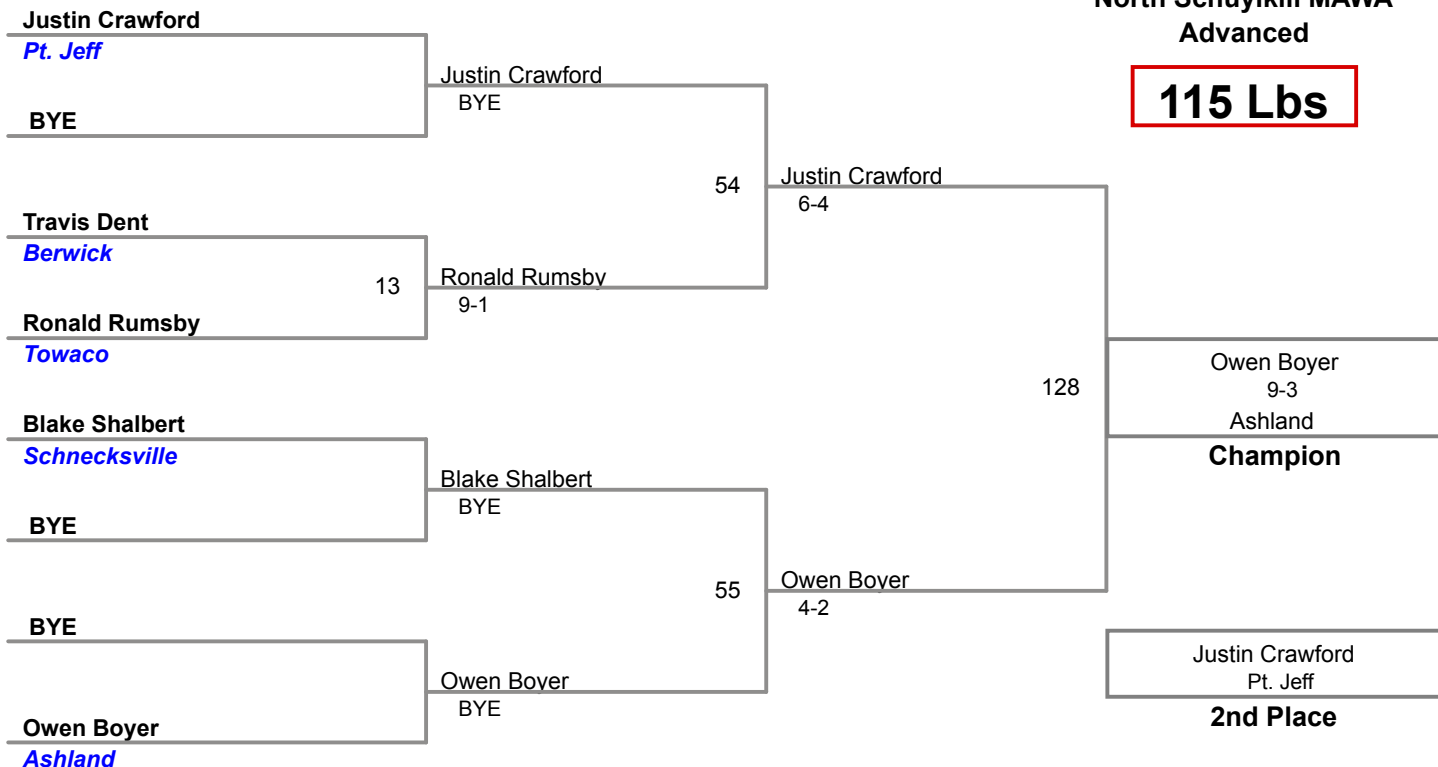

BYE

4th Place

North Schuylkill MAWA
Advanced

110 Lbs

North Schuylkill MAWA
Advanced

115 Lbs

North Schuylkill MAWA
Advanced

120 Lbs