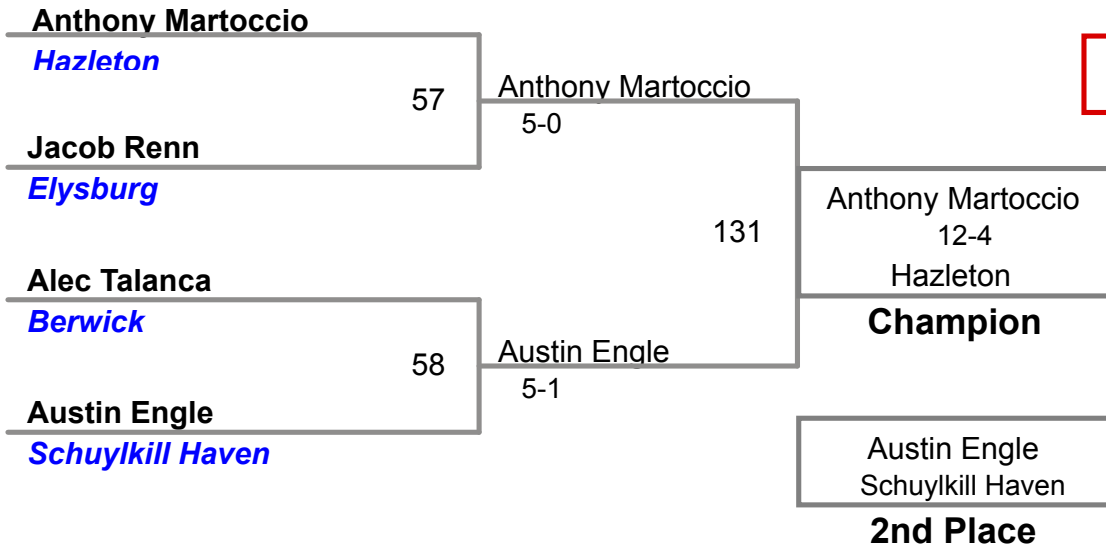

North Schuylkill MAWA
Advanced

125 Lbs