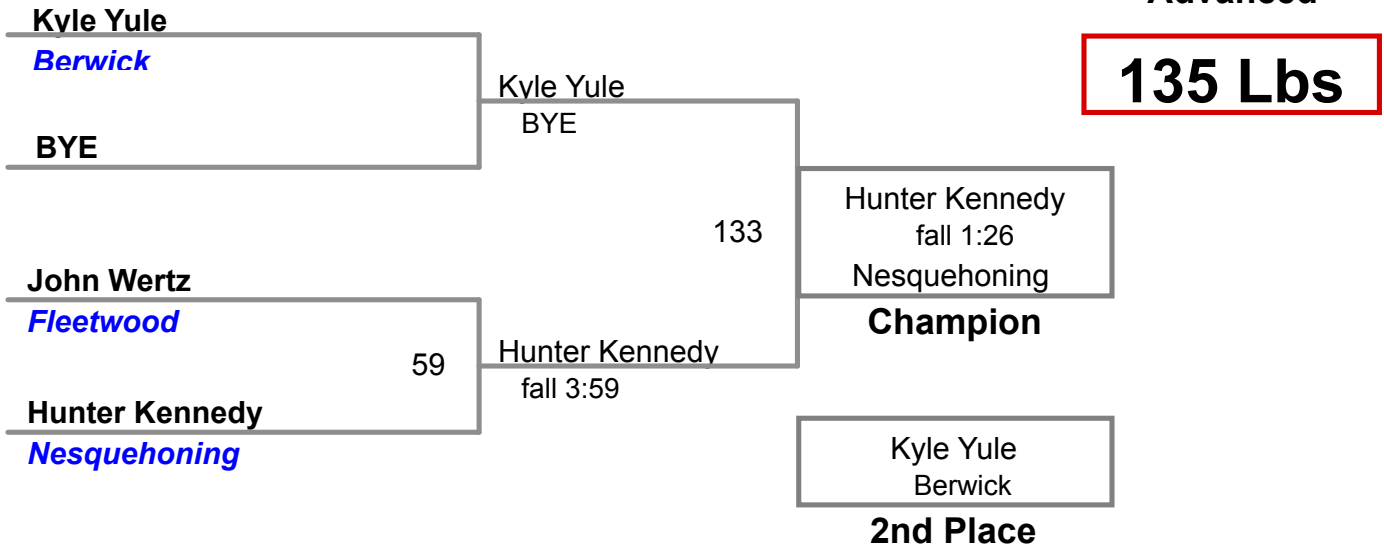

BYE

4th Place

North Schuylkill MAWA
Advanced

110 Lbs

North Schuylkill MAWA
Advanced

115 Lbs

North Schuylkill MAWA
Advanced

120 Lbs

North Schuylkill MAWA
Advanced

125 Lbs

North Schuylkill MAWA
Advanced

130 Lbs

North Schuylkill MAWA
Advanced

North Schuylkill MAWA
Advanced

140 Lbs

North Schuylkill MAWA
Advanced

145 Lbs

North Schuylkill MAWA
Advanced

152 Lbs

**North Schuylkill MAWA
Advanced**

160 Lbs

North Schuylkill MAWA
Advanced

189 Lbs

Joshua Liptock