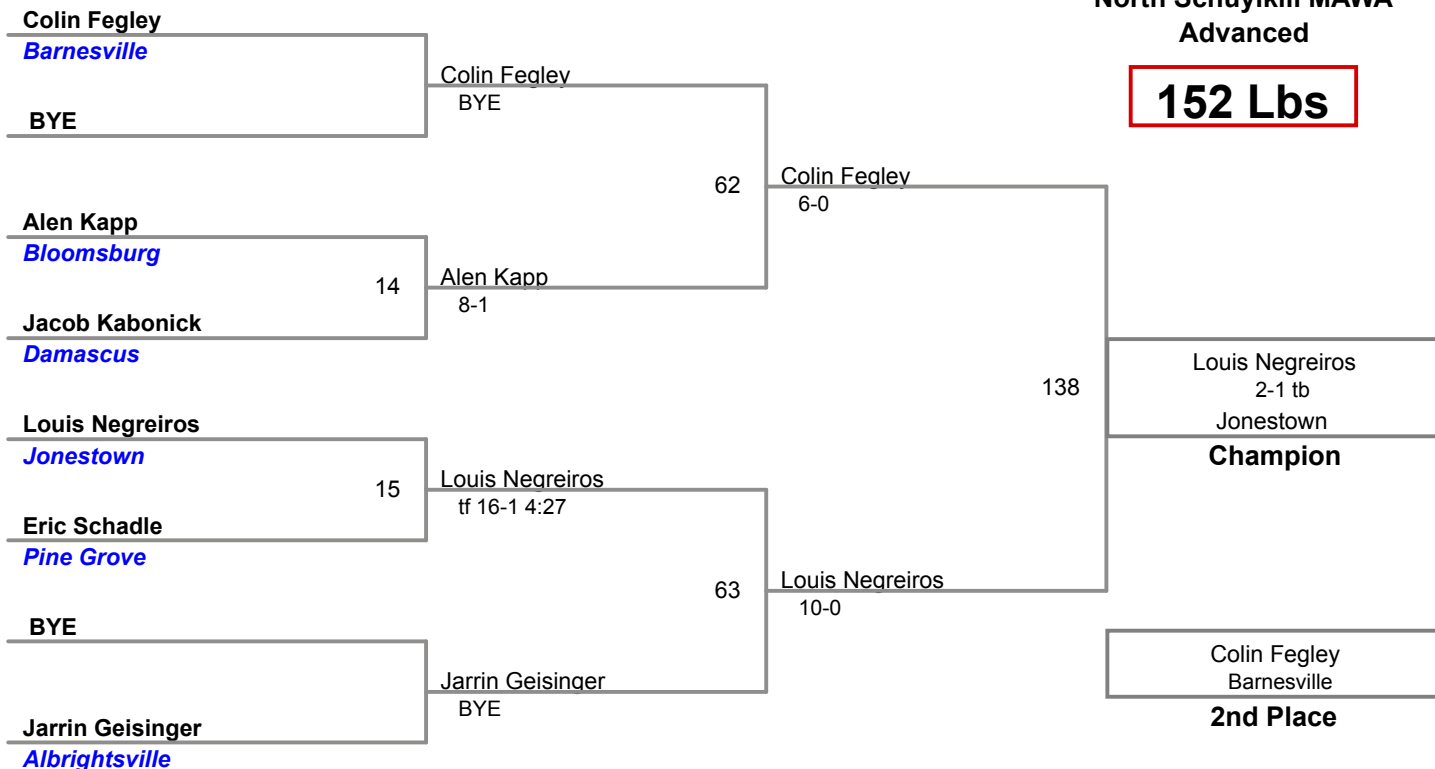

North Schuylkill MAWA
Advanced

125 Lbs

North Schuylkill MAWA
Advanced

130 Lbs

North Schuylkill MAWA
Advanced

North Schuylkill MAWA
Advanced

140 Lbs

North Schuylkill MAWA
Advanced

145 Lbs

North Schuylkill MAWA
Advanced

152 Lbs

**North Schuylkill MAWA
Advanced**

160 Lbs

North Schuylkill MAWA
Advanced

189 Lbs

Joshua Liptock