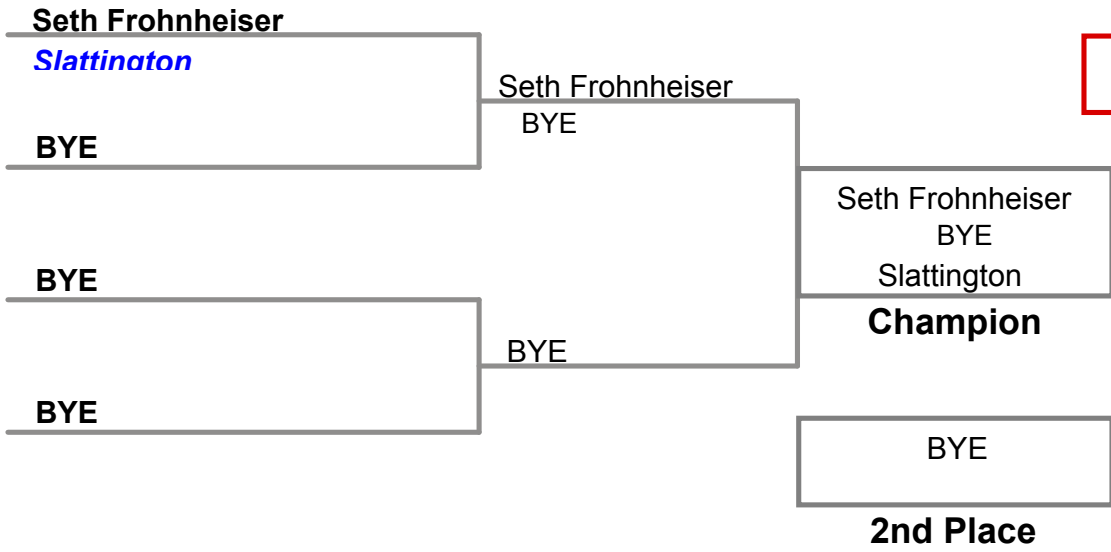

North Schuylkill MAWA
Advanced

93 Lbs

North Schuylkill MAWA
Advanced

100 Lbs

North Schuylkill MAWA
Advanced

Dustin Gotshcall

Schuylkill Haven

BYE

BYE

BYE

Dustin Gotshcall

BYE

BYE

Dustin Gotshcall

BYE

Schuylkill Haven