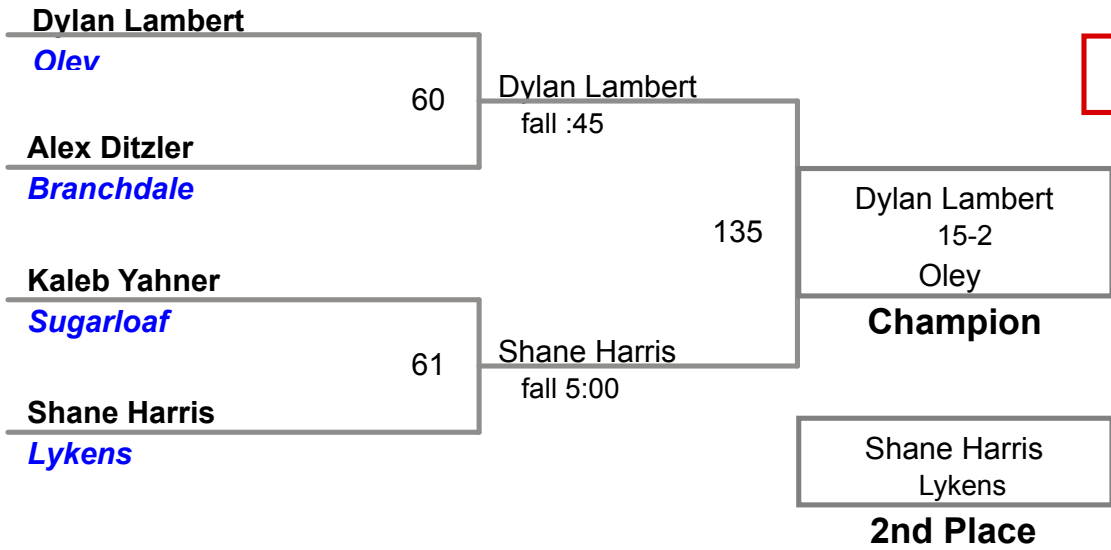

North Schuylkill MAWA
Advanced

125 Lbs

North Schuylkill MAWA
Advanced

130 Lbs

North Schuylkill MAWA
Advanced

North Schuylkill MAWA
Advanced

140 Lbs

North Schuylkill MAWA
Advanced

145 Lbs

North Schuylkill MAWA
Advanced

152 Lbs

**North Schuylkill MAWA
Advanced**

160 Lbs

North Schuylkill MAWA
Advanced

189 Lbs

Joshua Liptock