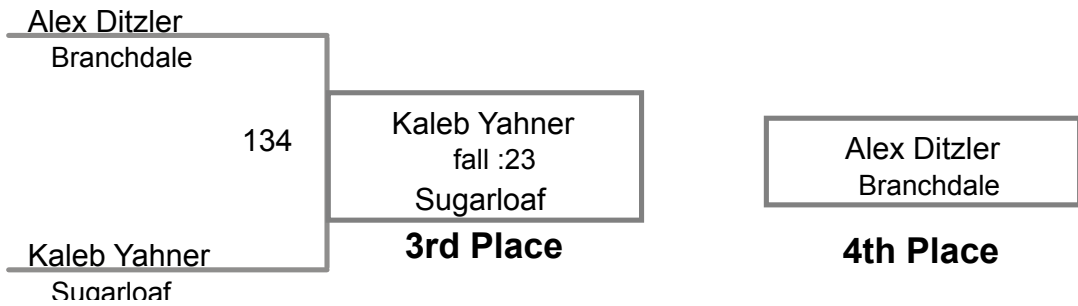

North Schuylkill MAWA
Advanced

125 Lbs

North Schuylkill MAWA
Advanced

130 Lbs

North Schuylkill MAWA
Advanced

North Schuylkill MAWA
Advanced

140 Lbs

North Schuylkill MAWA
Advanced

145 Lbs

North Schuylkill MAWA
Advanced

152 Lbs

**North Schuylkill MAWA
Advanced**

160 Lbs

North Schuylkill MAWA
Advanced

189 Lbs

Joshua Liptock