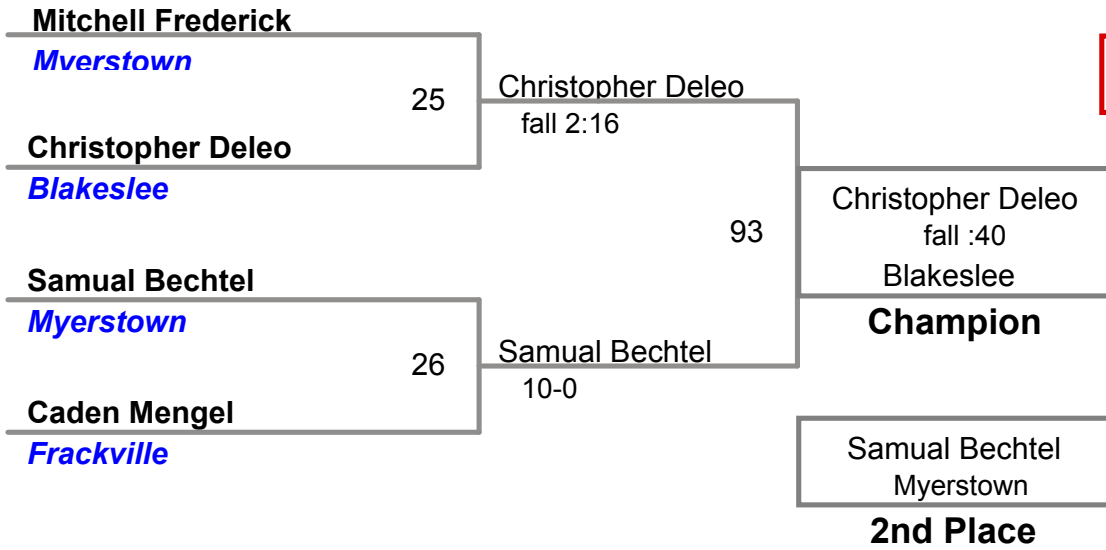

North Schuylkill MAWA
Bantam

44 Lbs

**North Schuylkill MAWA
Bantam**

48 Lbs

North Schuylkill MAWA
Bantam

52 Lbs

North Schuylkill MAWA
Bantam

56 Lbs

North Schuylkill MAWA
Bantam

60 Lbs

North Schuylkill MAWA
Bantam

65 Lbs