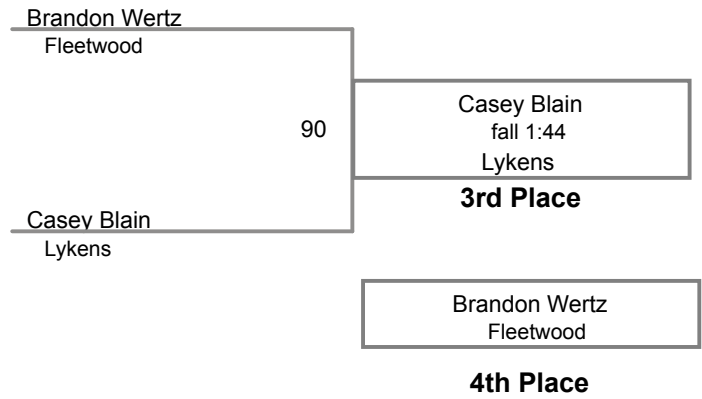

North Schuylkill MAWA
Bantam

44 Lbs

**North Schuylkill MAWA
Bantam**

48 Lbs

North Schuylkill MAWA
Bantam

52 Lbs

North Schuylkill MAWA
Bantam

56 Lbs

North Schuylkill MAWA
Bantam

60 Lbs

North Schuylkill MAWA
Bantam

65 Lbs