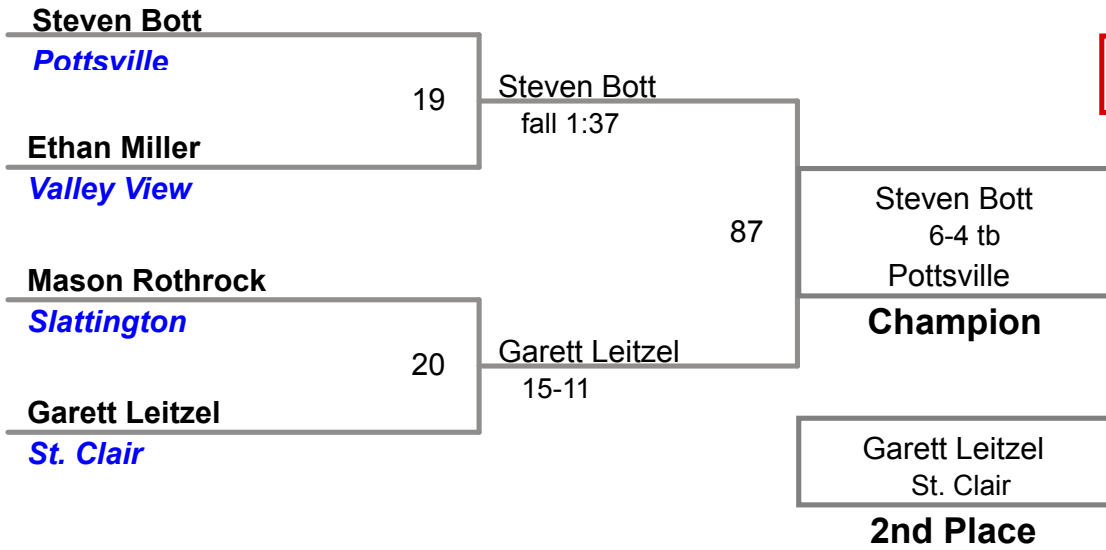

North Schuylkill MAWA
Bantam

44 Lbs

**North Schuylkill MAWA
Bantam**

48 Lbs

North Schuylkill MAWA
Bantam

52 Lbs

North Schuylkill MAWA
Bantam

56 Lbs

North Schuylkill MAWA
Bantam

60 Lbs

North Schuylkill MAWA
Bantam

65 Lbs