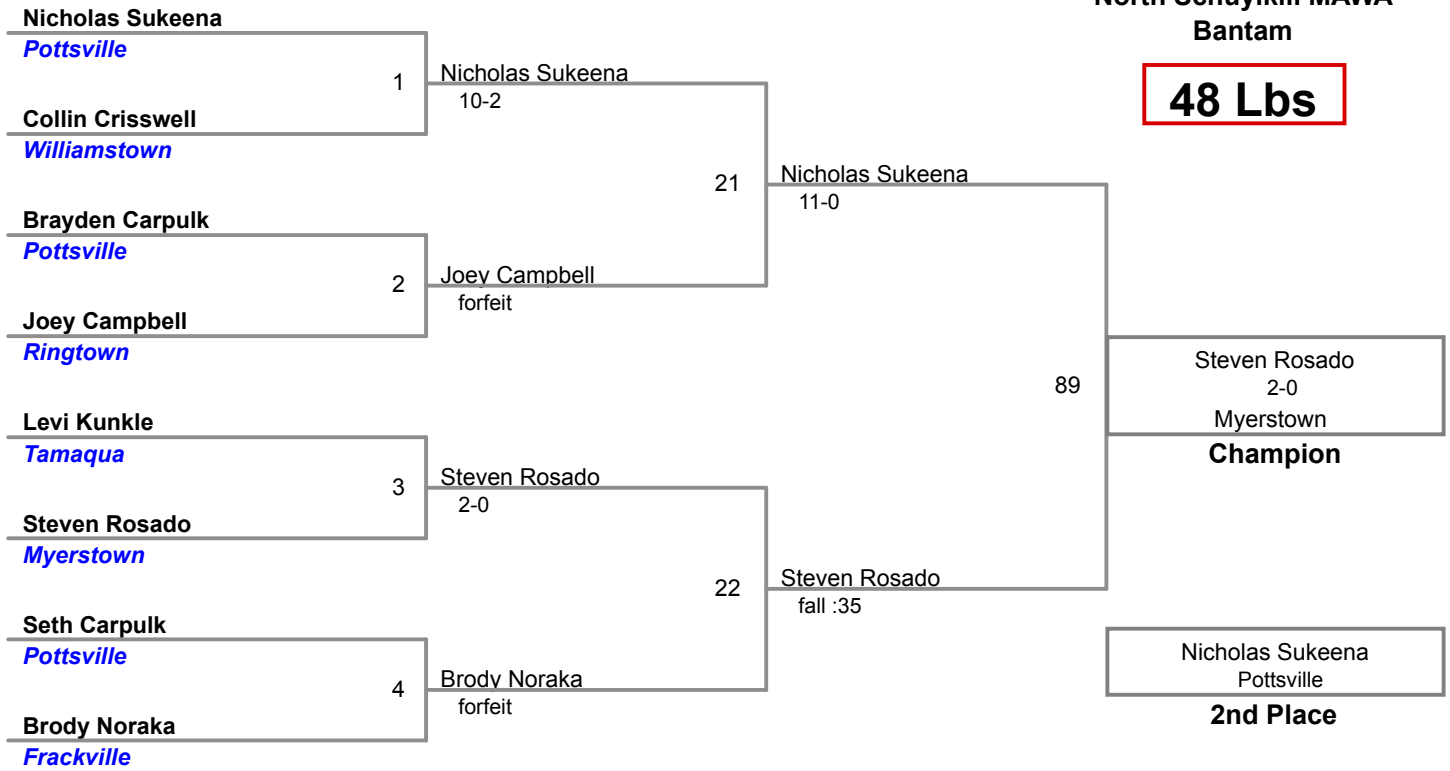

North Schuylkill MAWA
Bantam

44 Lbs

**North Schuylkill MAWA
Bantam**

48 Lbs

North Schuylkill MAWA
Bantam

52 Lbs

North Schuylkill MAWA
Bantam

56 Lbs

North Schuylkill MAWA
Bantam

60 Lbs

North Schuylkill MAWA
Bantam

65 Lbs