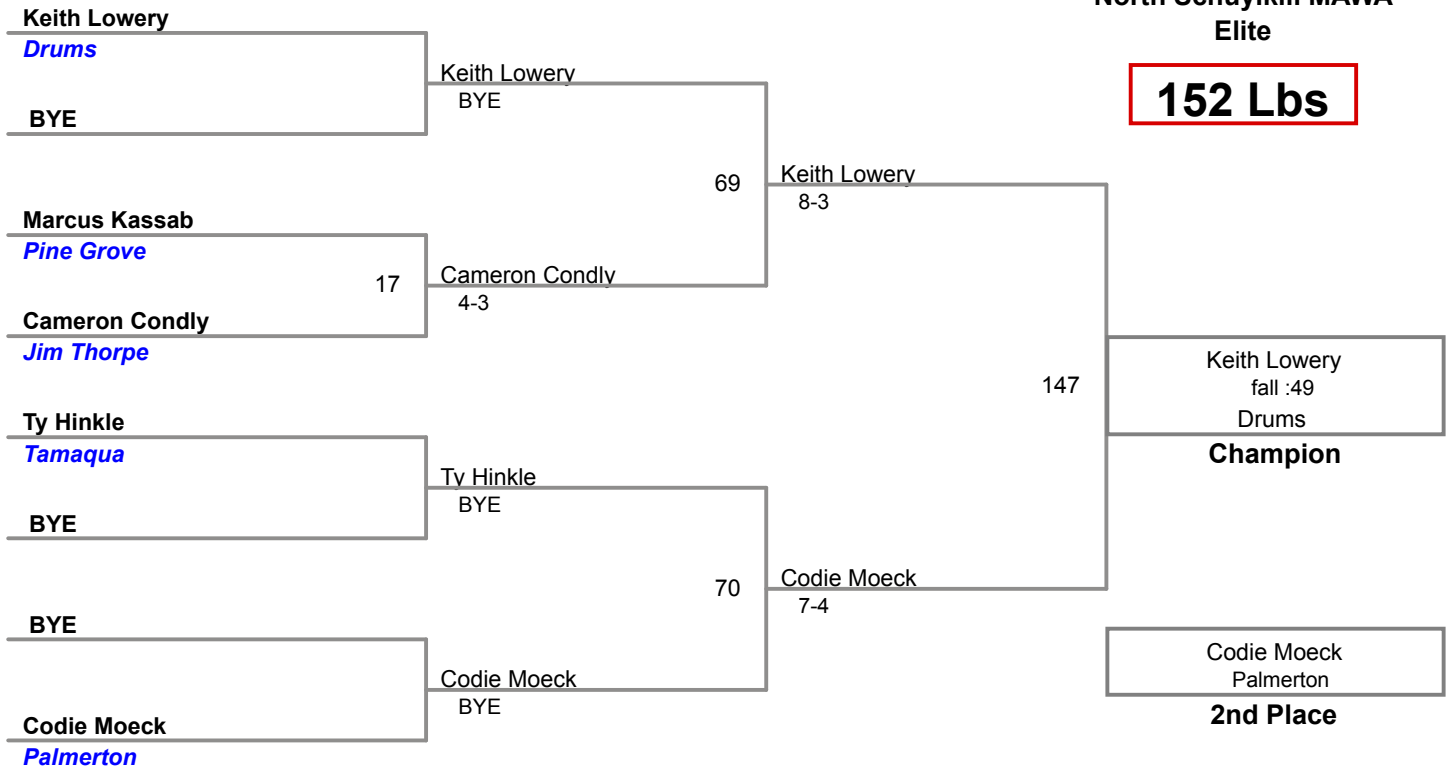

BYE

2nd Place

BYE

BYE

BYE

3rd Place

BYE

4th Place

North Schuylkill MAWA
Elite

125 Lbs

North Schuylkill MAWA
Elite

130 Lbs

North Schuylkill MAWA
Elite

135 Lbs

North Schuylkill MAWA
Elite

152 Lbs