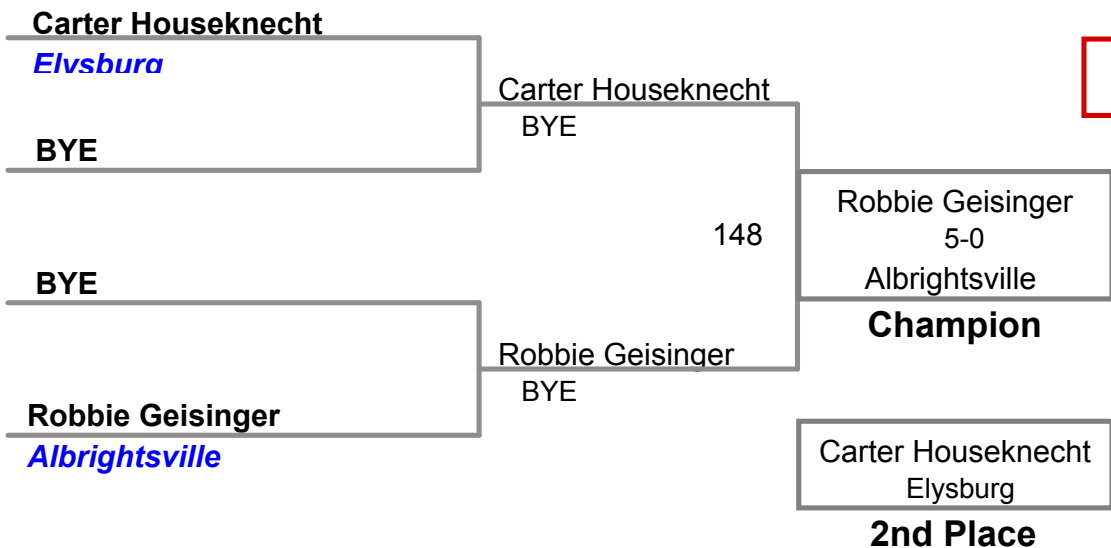

BYE

Berwick

Champion

BYE

BYE

BYE

2nd Place

BYE

BYE

BYE

3rd Place

BYE

4th Place

BYE

North Schuylkill MAWA
Elite

171 Lbs