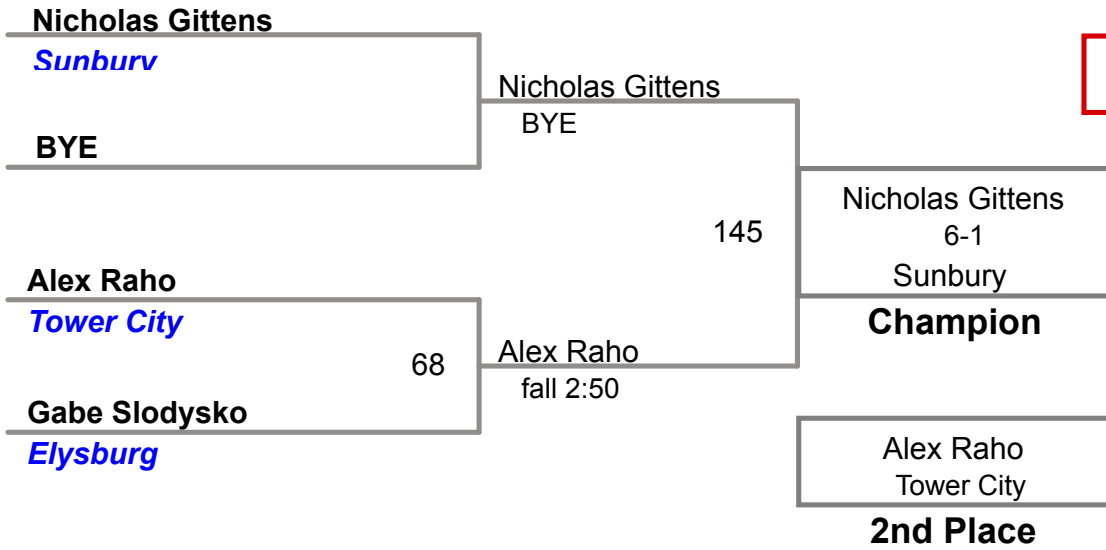

BYE

2nd Place

BYE

BYE

BYE

3rd Place

BYE

4th Place

North Schuylkill MAWA
Elite

125 Lbs

North Schuylkill MAWA
Elite

130 Lbs

North Schuylkill MAWA
Elite

135 Lbs

North Schuylkill MAWA
Elite

152 Lbs

North Schuylkill MAWA
Elite

Sean McCole

Berwick

160 Lbs

BYE

Sean McCole

BYE

Sean McCole