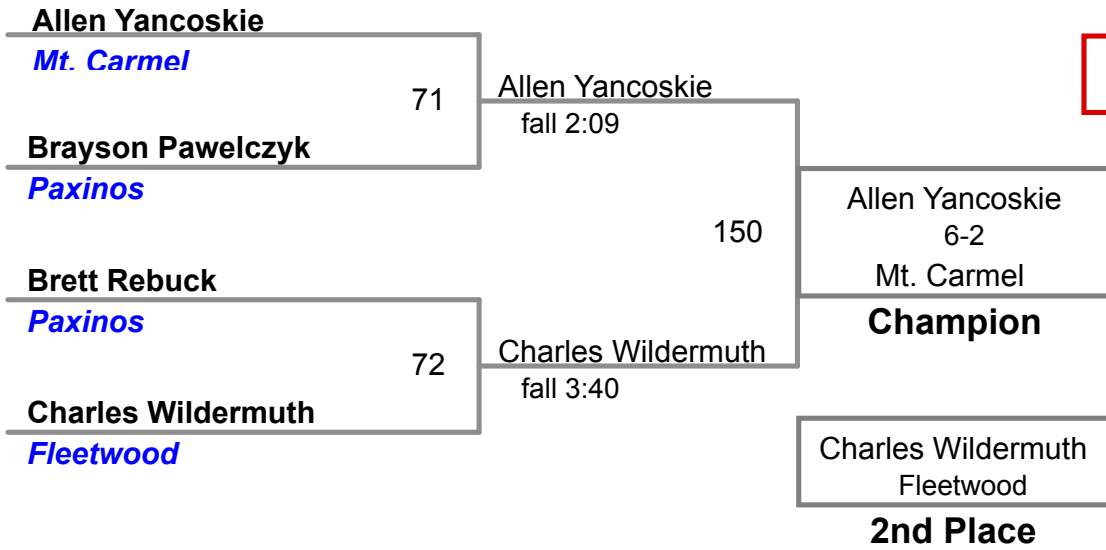

North Schuylkill MAWA
Elite

189 Lbs