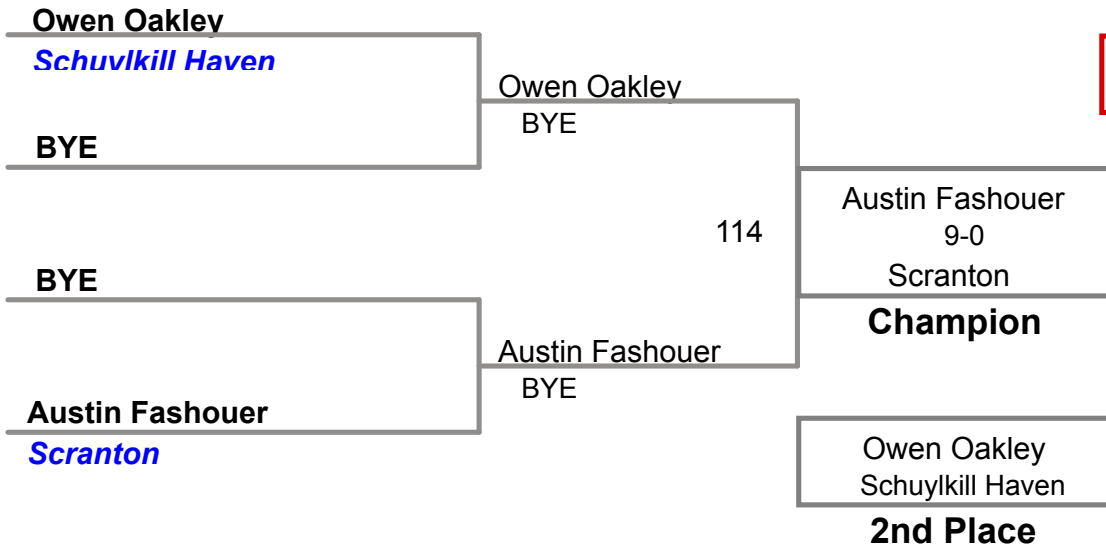

North Schuylkill MAWA
Intermediate

75 Lbs

North Schuylkill MAWA
Intermediate

80 Lbs

North Schuylkill MAWA
Intermediate

85 Lbs

North Schuylkill MAWA
Intermediate

90 Lbs