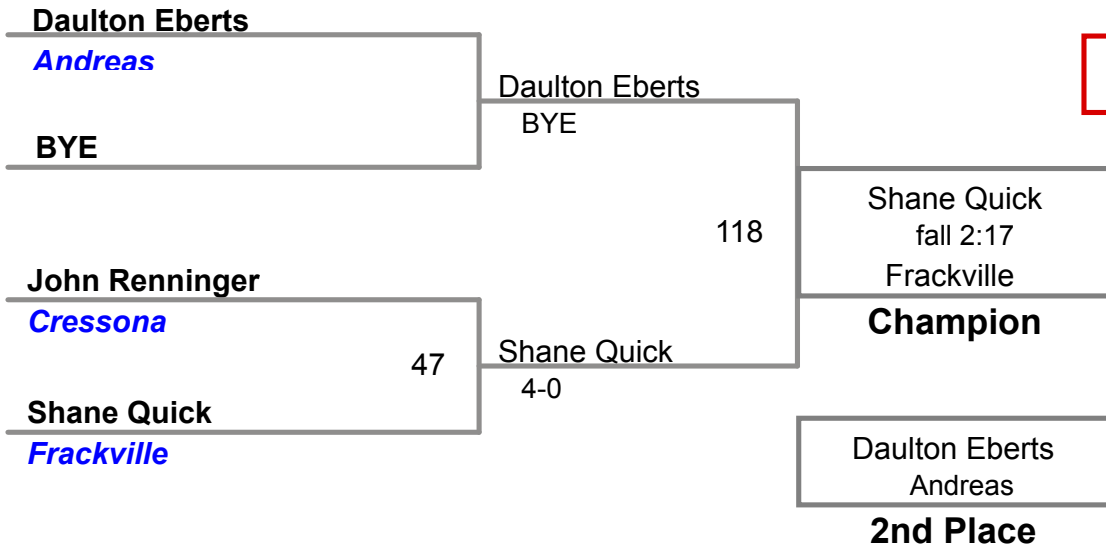

North Schuylkill MAWA
Intermediate

100 Lbs