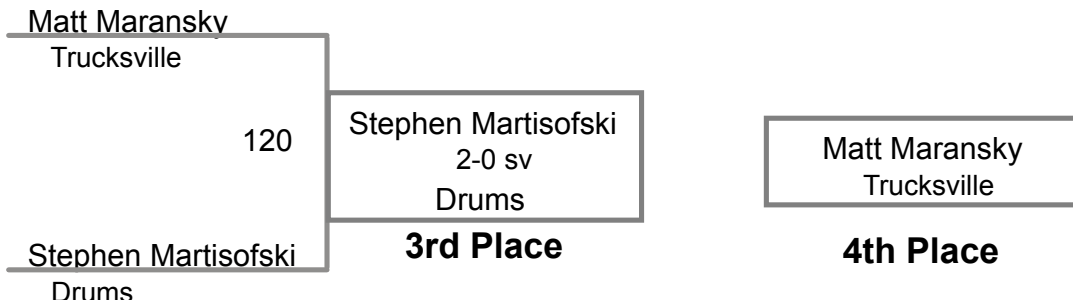

North Schuylkill MAWA
Intermediate

100 Lbs

North Schuylkill MAWA
Intermediate

105 Lbs

North Schuylkill MAWA
Intermediate

110 Lbs

North Schuylkill MAWA
Intermediate

115 Lbs

North Schuylkill MAWA
Intermediate

Brandon Eberts

Andreas

BYE

BYE

BYE

Brandon Eberts

BYE