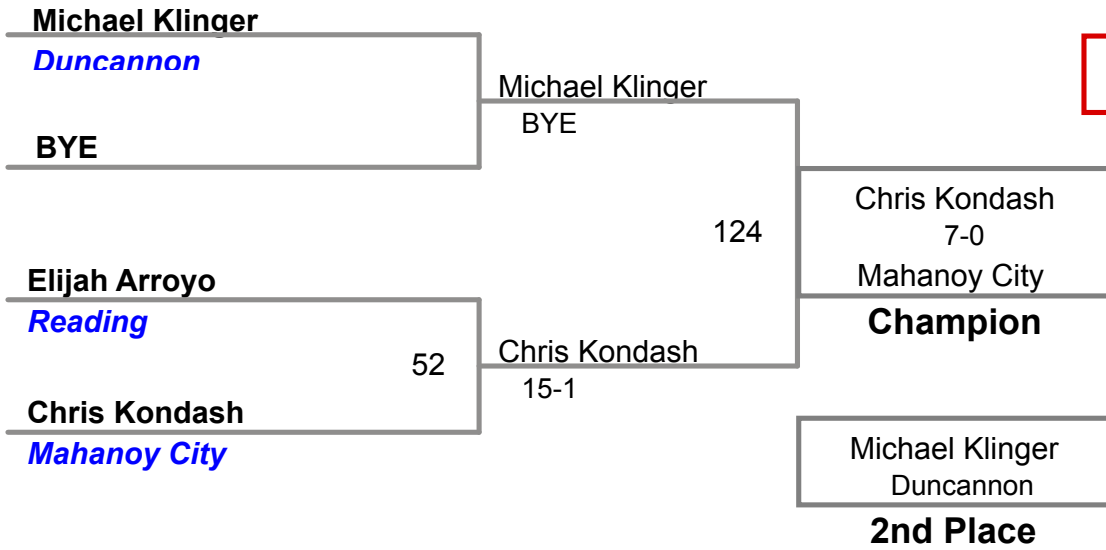

North Schuylkill MAWA
Intermediate

136 Lbs