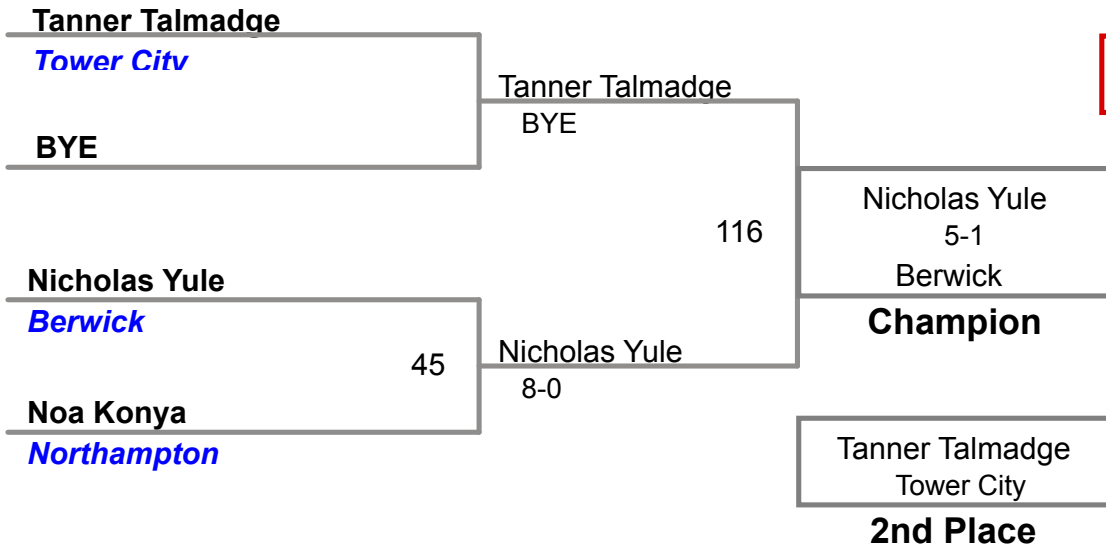

North Schuylkill MAWA
Intermediate

75 Lbs

North Schuylkill MAWA
Intermediate

80 Lbs

North Schuylkill MAWA
Intermediate

85 Lbs

North Schuylkill MAWA
Intermediate

90 Lbs

North Schuylkill MAWA
Intermediate

100 Lbs

North Schuylkill MAWA
Intermediate

105 Lbs

North Schuylkill MAWA
Intermediate

110 Lbs

North Schuylkill MAWA
Intermediate

115 Lbs

North Schuylkill MAWA
Intermediate

Brandon Eberts

Andreas

BYE

BYE

BYE

Brandon Eberts

BYE