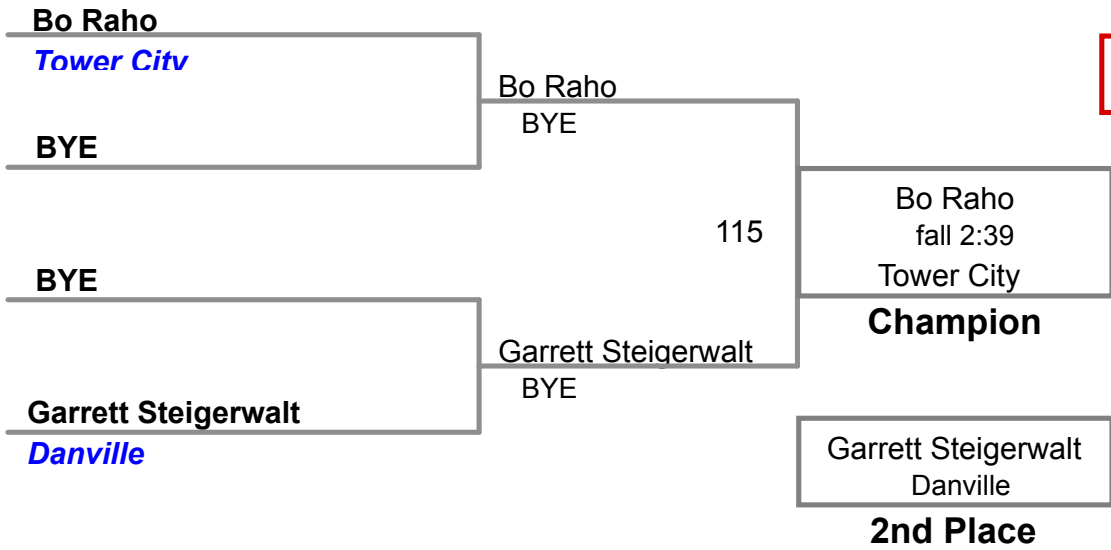

North Schuylkill MAWA
Intermediate

75 Lbs

North Schuylkill MAWA
Intermediate

80 Lbs

North Schuylkill MAWA
Intermediate

85 Lbs

North Schuylkill MAWA
Intermediate

90 Lbs