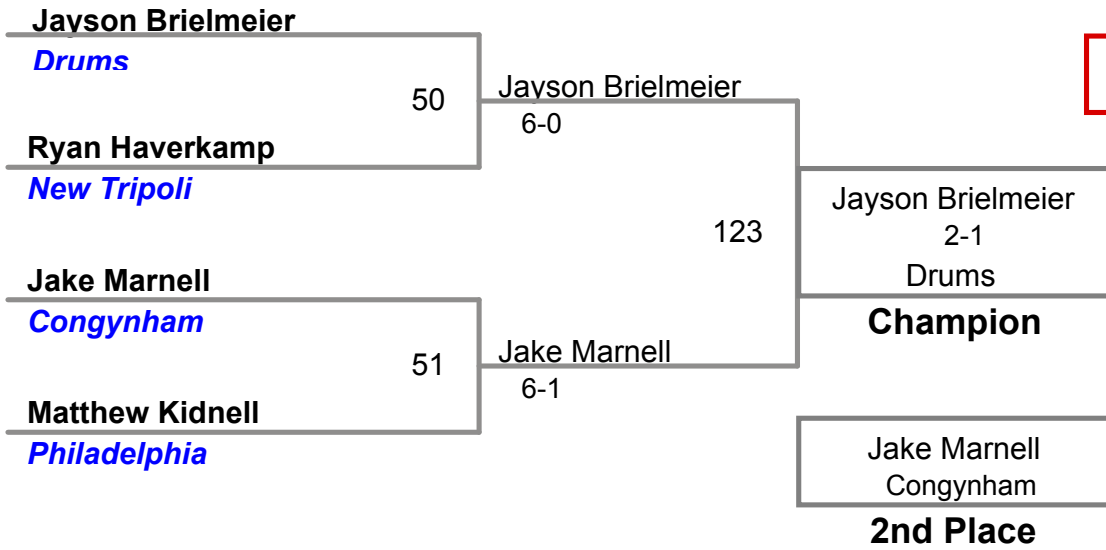

North Schuylkill MAWA
Intermediate

100 Lbs

North Schuylkill MAWA
Intermediate

105 Lbs

North Schuylkill MAWA
Intermediate

110 Lbs

North Schuylkill MAWA
Intermediate

115 Lbs

North Schuylkill MAWA
Intermediate

Brandon Eberts

Andreas

BYE

BYE

BYE

Brandon Eberts

BYE