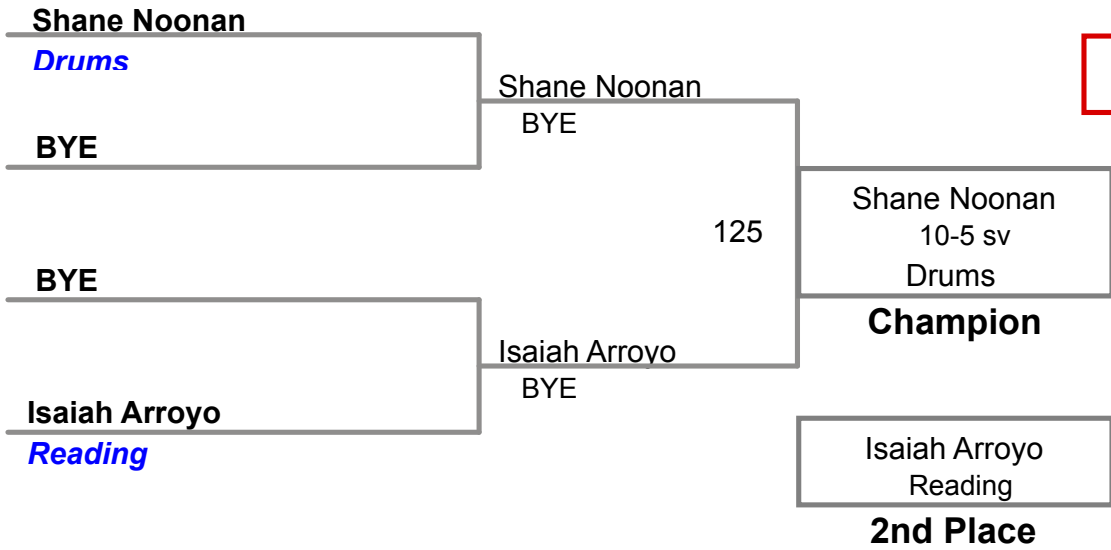

North Schuylkill MAWA
Intermediate

150 Lbs