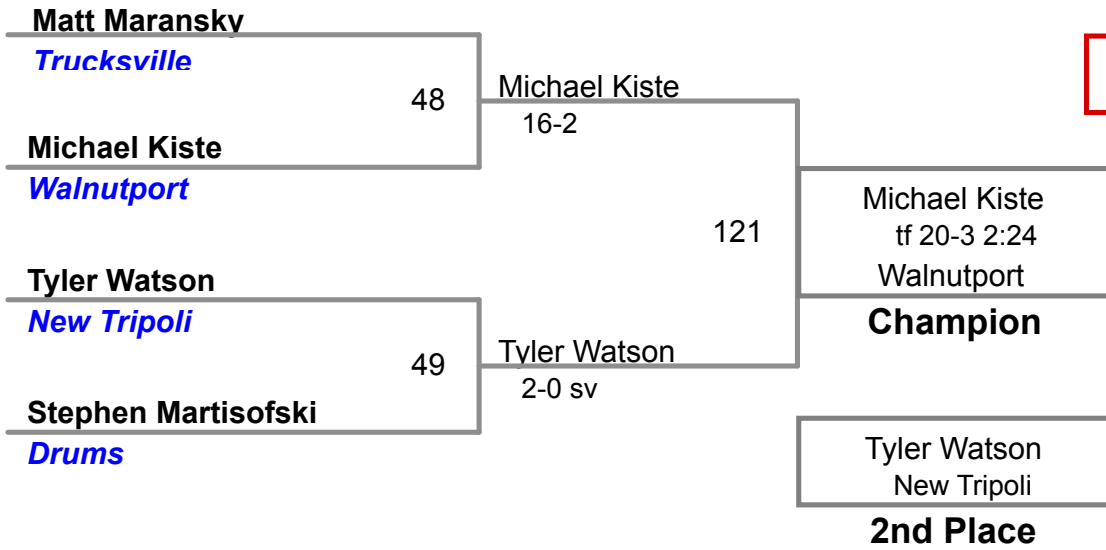

North Schuylkill MAWA
Intermediate

100 Lbs

North Schuylkill MAWA
Intermediate

105 Lbs

North Schuylkill MAWA
Intermediate

110 Lbs

North Schuylkill MAWA
Intermediate

115 Lbs

North Schuylkill MAWA
Intermediate

Brandon Eberts

Andreas

BYE

BYE

BYE

Brandon Eberts

BYE