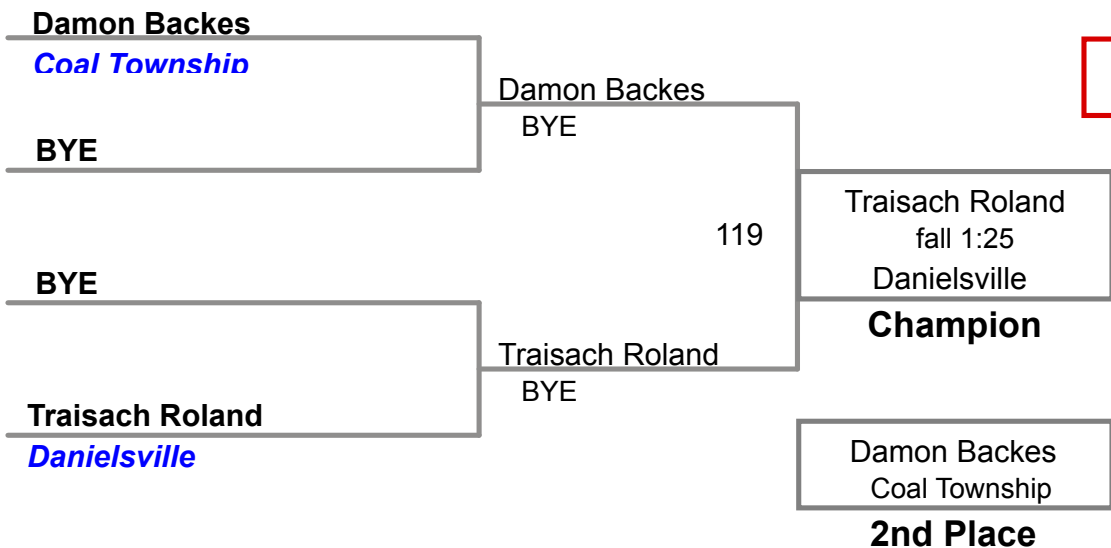

North Schuylkill MAWA
Intermediate

105 Lbs