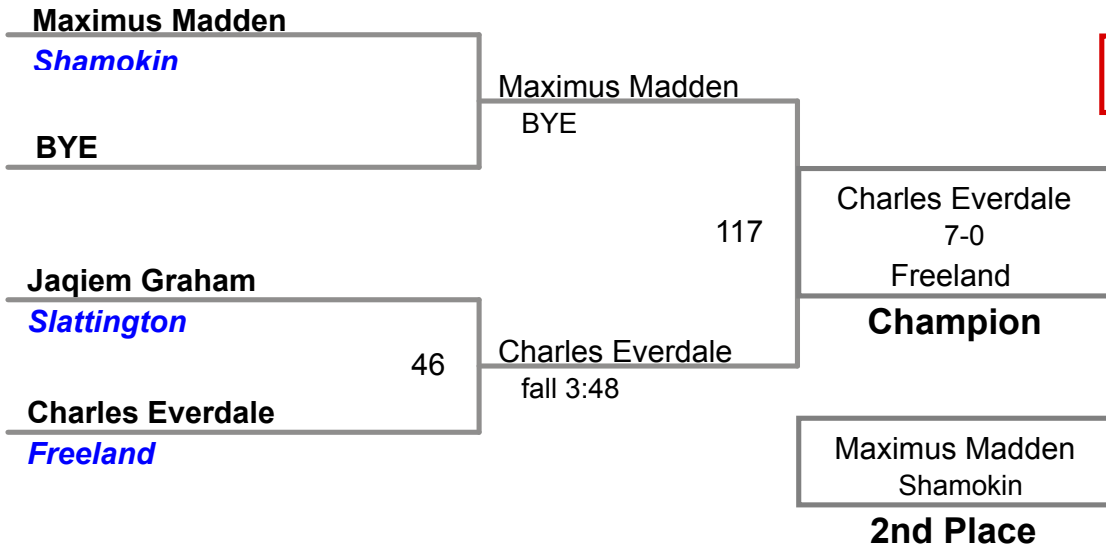

North Schuylkill MAWA
Intermediate

75 Lbs

North Schuylkill MAWA
Intermediate

80 Lbs

North Schuylkill MAWA
Intermediate

85 Lbs

North Schuylkill MAWA
Intermediate

90 Lbs