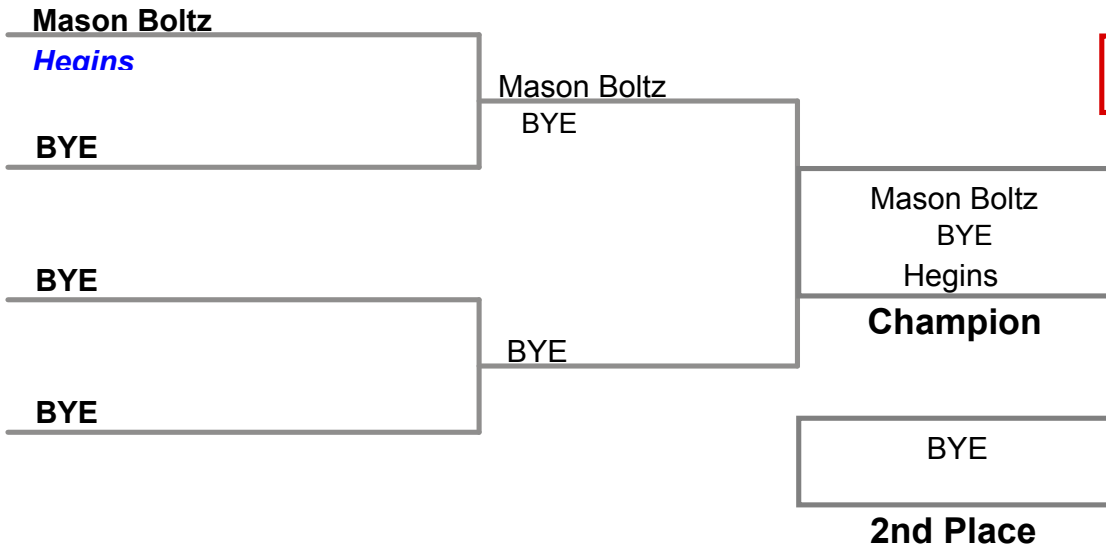

North Schuylkill MAWA
Junior

58 Lbs

North Schuylkill MAWA
Junior

66 Lbs

North Schuylkill MAWA
Junior

70 Lbs

North Schuylkill MAWA
Junior

78 Lbs