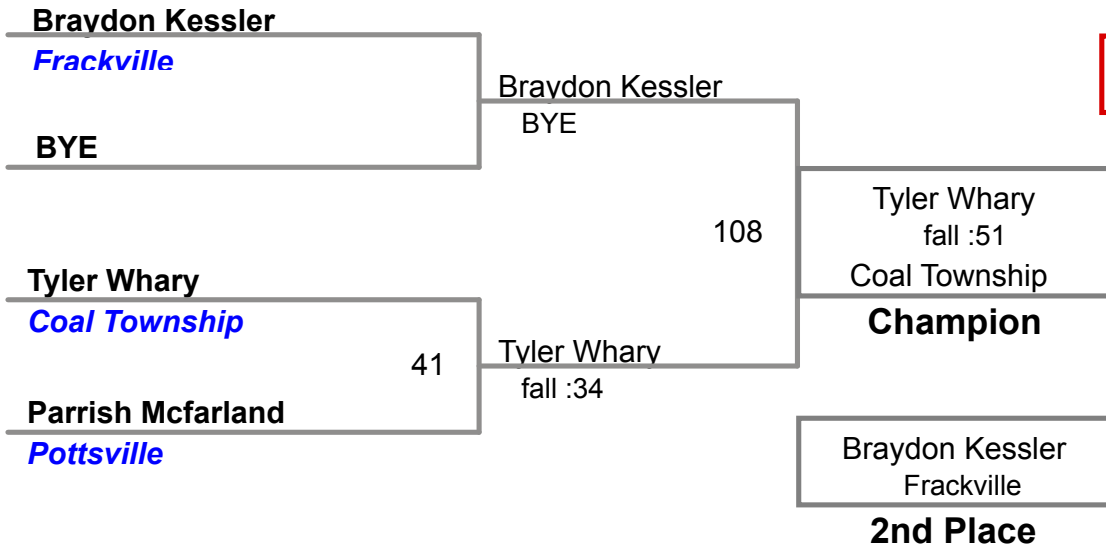

North Schuylkill MAWA
Junior

58 Lbs

North Schuylkill MAWA
Junior

66 Lbs

North Schuylkill MAWA
Junior

70 Lbs

North Schuylkill MAWA
Junior

78 Lbs