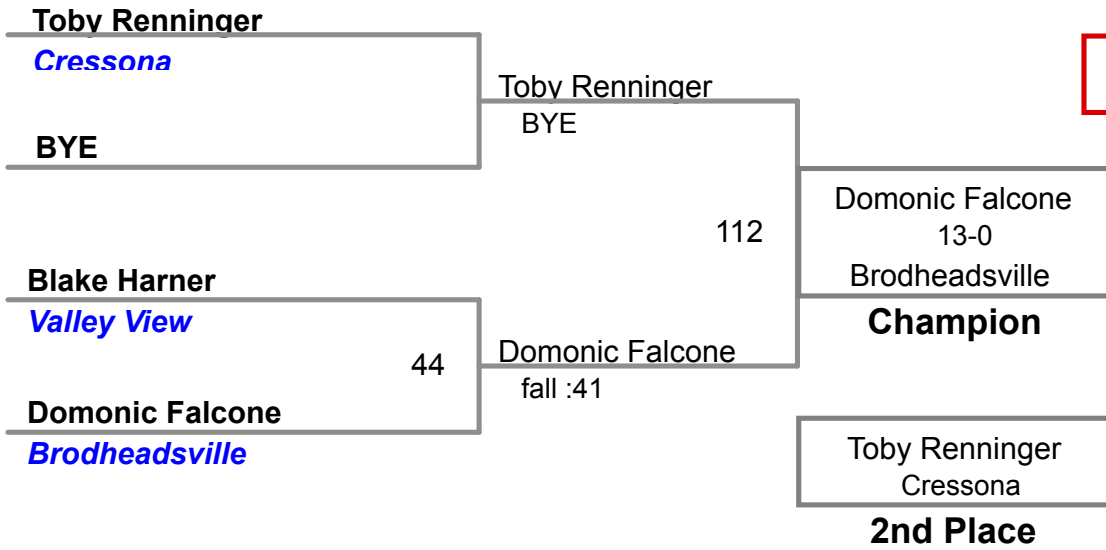

North Schuylkill MAWA
Junior

82 Lbs

North Schuylkill MAWA
Junior

91 Lbs

North Schuylkill MAWA
Junior

98 Lbs

North Schuylkill MAWA
Junior

108 Lbs

North Schuylkill MAWA
Junior

140 Lbs