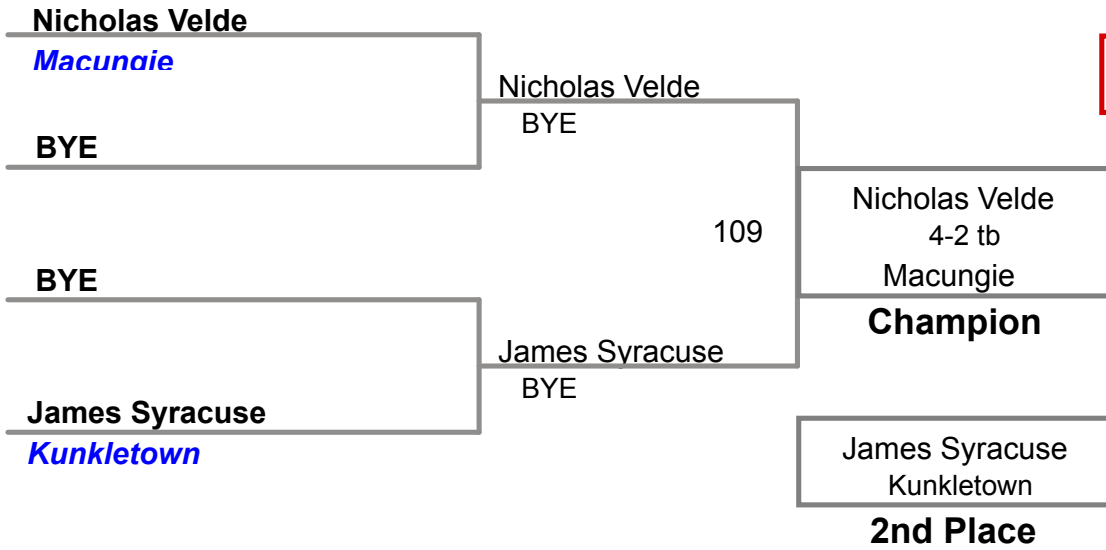

North Schuylkill MAWA
Junior

58 Lbs

North Schuylkill MAWA
Junior

66 Lbs

North Schuylkill MAWA
Junior

70 Lbs

North Schuylkill MAWA
Junior

78 Lbs

North Schuylkill MAWA
Junior

82 Lbs

North Schuylkill MAWA
Junior

91 Lbs

North Schuylkill MAWA
Junior

98 Lbs

North Schuylkill MAWA
Junior

108 Lbs

North Schuylkill MAWA
Junior

140 Lbs