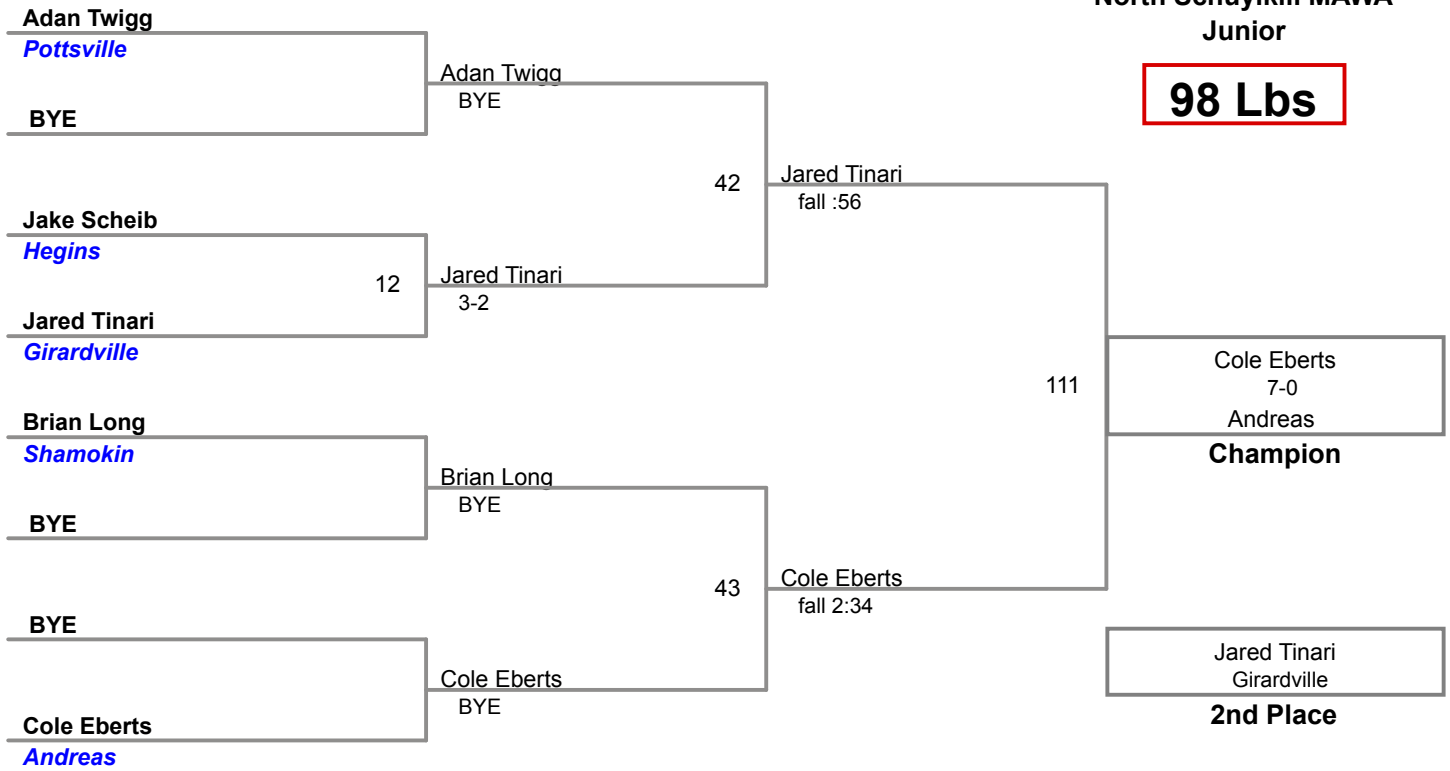

North Schuylkill MAWA
Junior

82 Lbs

North Schuylkill MAWA
Junior

91 Lbs

North Schuylkill MAWA
Junior

98 Lbs

North Schuylkill MAWA
Junior

108 Lbs