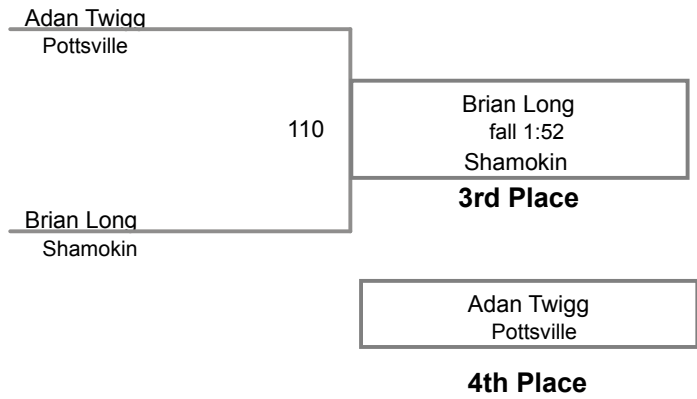

North Schuylkill MAWA
Junior

82 Lbs

North Schuylkill MAWA
Junior

91 Lbs

North Schuylkill MAWA
Junior

98 Lbs

North Schuylkill MAWA
Junior

108 Lbs

North Schuylkill MAWA
Junior

140 Lbs