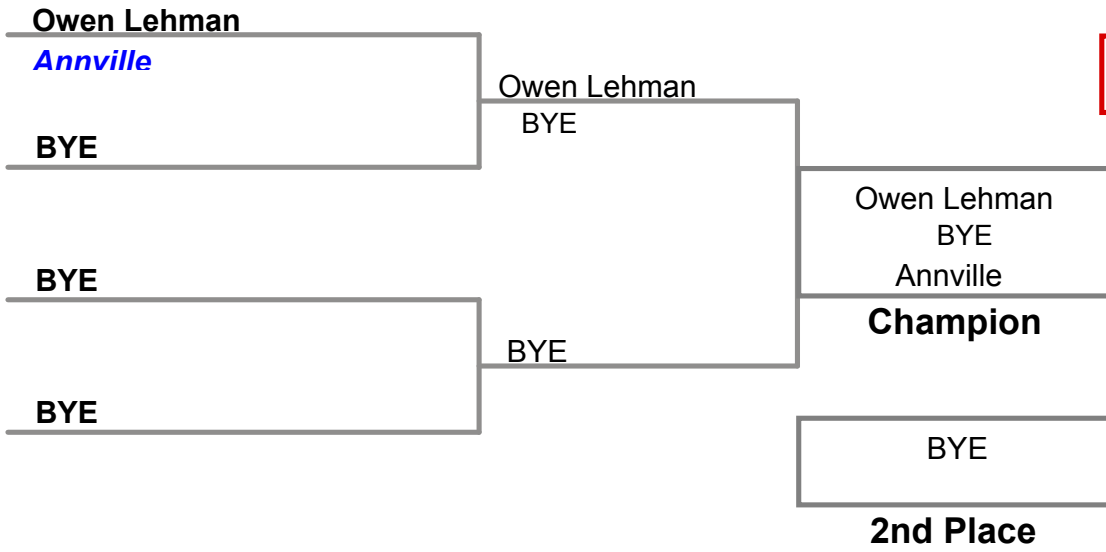

North Schuylkill MAWA
Junior

58 Lbs

North Schuylkill MAWA
Junior

66 Lbs

North Schuylkill MAWA
Junior

70 Lbs

North Schuylkill MAWA
Junior

78 Lbs