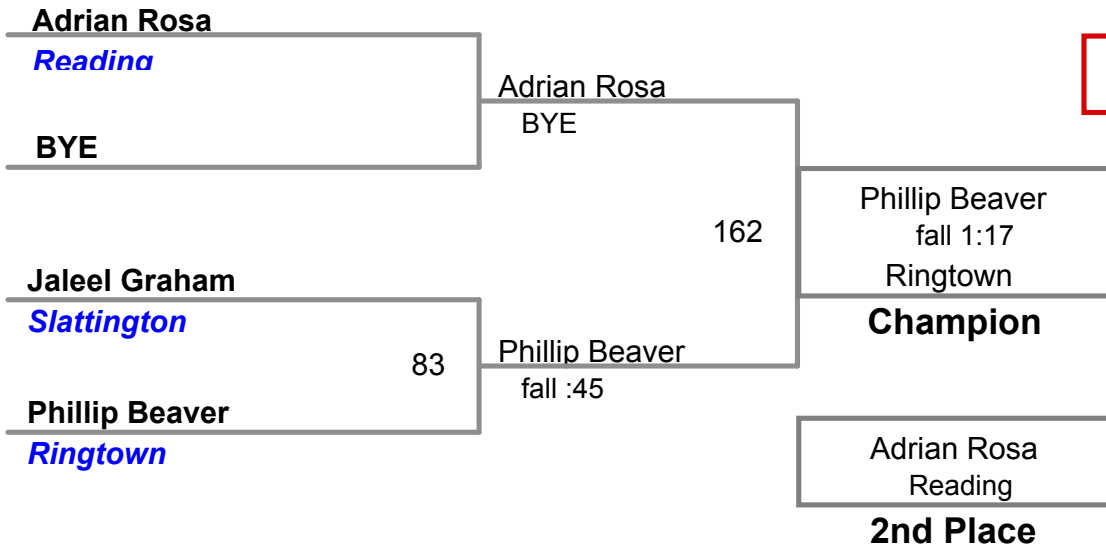

North Schuylkill MAWA
Open

167 Lbs

North Schuylkill MAWA
Open

177 Lbs

North Schuylkill MAWA
Open

190 Lbs

North Schuylkill MAWA
Open

220 Lbs

North Schuylkill MAWA
Open

295 Lbs