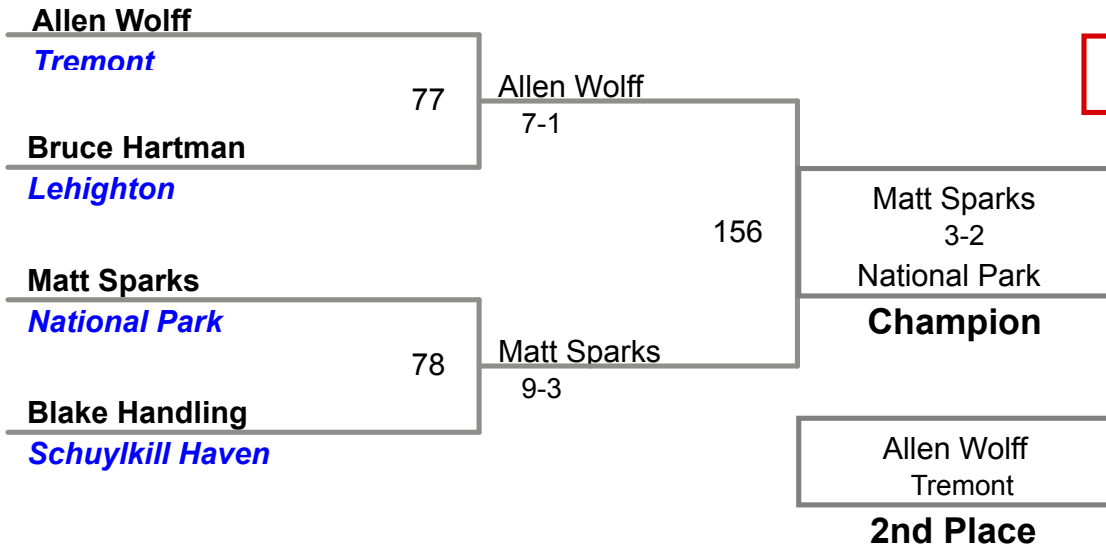

North Schuylkill MAWA
Open

125 Lbs

North Schuylkill MAWA
Open

142 Lbs

North Schuylkill MAWA
Open

150 Lbs

North Schuylkill MAWA
Open

158 Lbs

North Schuylkill MAWA
Open

167 Lbs

North Schuylkill MAWA
Open

177 Lbs

North Schuylkill MAWA
Open

190 Lbs

North Schuylkill MAWA
Open

220 Lbs

North Schuylkill MAWA
Open

295 Lbs