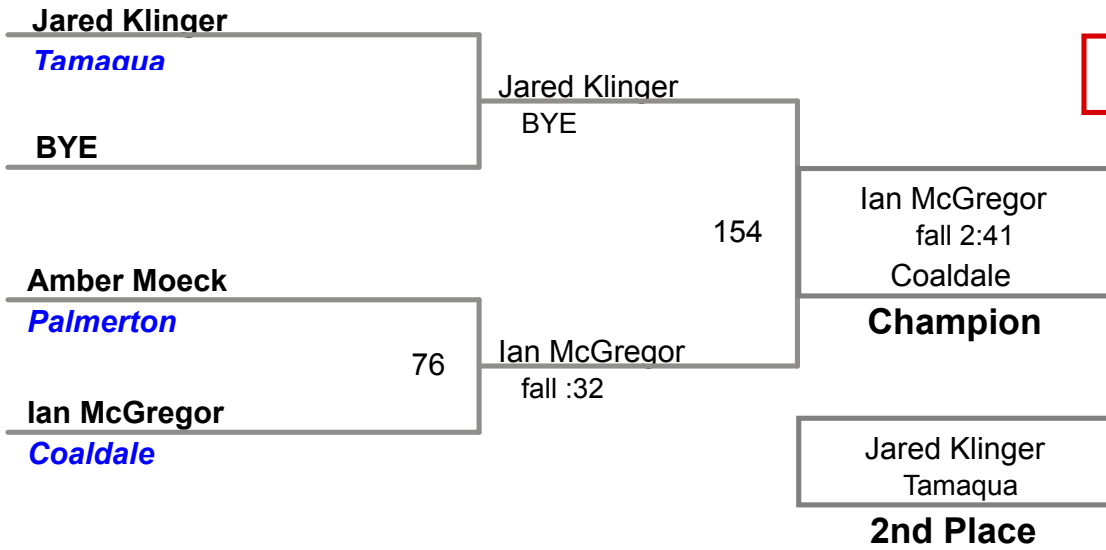

North Schuylkill MAWA
Open

125 Lbs

North Schuylkill MAWA
Open

142 Lbs

North Schuylkill MAWA
Open

150 Lbs

North Schuylkill MAWA
Open

158 Lbs

North Schuylkill MAWA
Open

167 Lbs

North Schuylkill MAWA
Open

177 Lbs

North Schuylkill MAWA
Open

190 Lbs

North Schuylkill MAWA
Open

220 Lbs

North Schuylkill MAWA
Open

295 Lbs