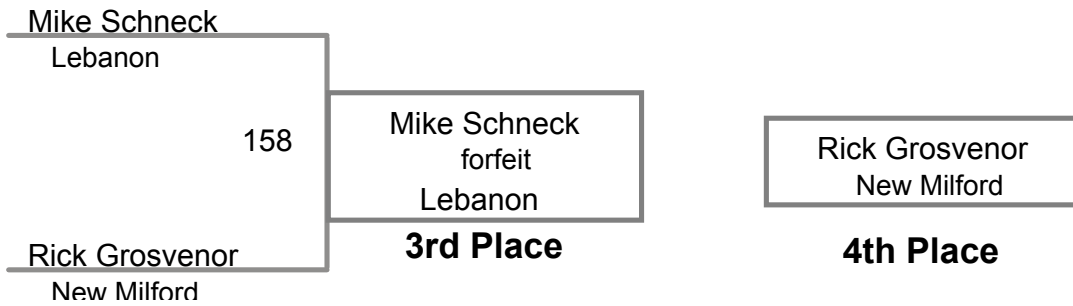

North Schuylkill MAWA
Open

125 Lbs

North Schuylkill MAWA
Open

142 Lbs

North Schuylkill MAWA
Open

150 Lbs

North Schuylkill MAWA
Open

158 Lbs

North Schuylkill MAWA
Open

167 Lbs

North Schuylkill MAWA
Open

177 Lbs

North Schuylkill MAWA
Open

190 Lbs

North Schuylkill MAWA
Open

220 Lbs