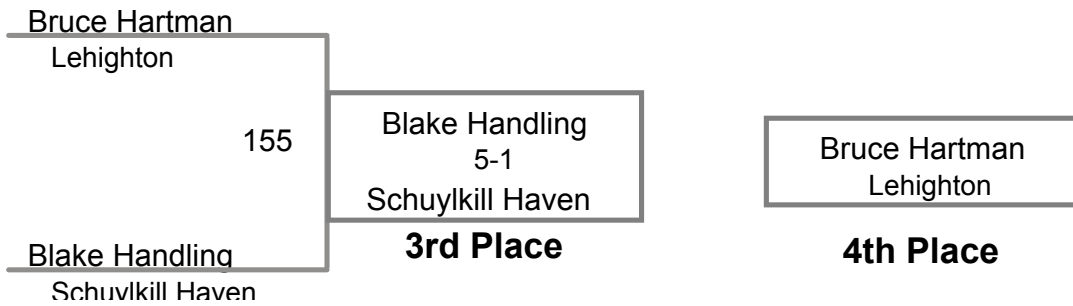

North Schuylkill MAWA
Open

125 Lbs

North Schuylkill MAWA
Open

142 Lbs

North Schuylkill MAWA
Open

150 Lbs

North Schuylkill MAWA
Open

158 Lbs

North Schuylkill MAWA
Open

167 Lbs

North Schuylkill MAWA
Open

177 Lbs

North Schuylkill MAWA
Open

190 Lbs

North Schuylkill MAWA
Open

220 Lbs

North Schuylkill MAWA
Open

295 Lbs