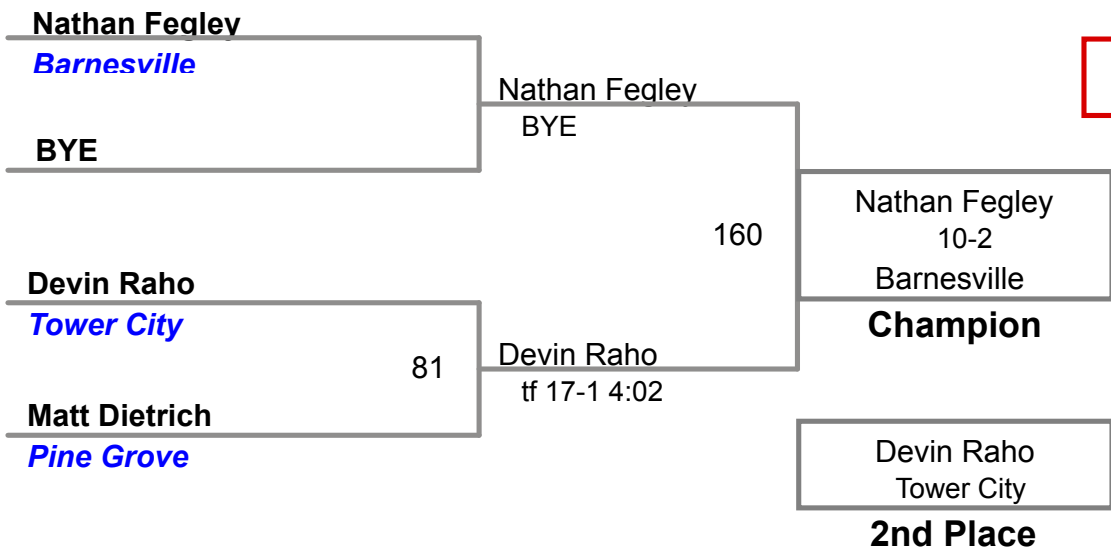

North Schuylkill MAWA
Open

125 Lbs

North Schuylkill MAWA
Open

142 Lbs

North Schuylkill MAWA
Open

150 Lbs

North Schuylkill MAWA
Open

158 Lbs

North Schuylkill MAWA
Open

167 Lbs

North Schuylkill MAWA
Open

177 Lbs

North Schuylkill MAWA
Open

190 Lbs

North Schuylkill MAWA
Open

220 Lbs

North Schuylkill MAWA
Open

295 Lbs