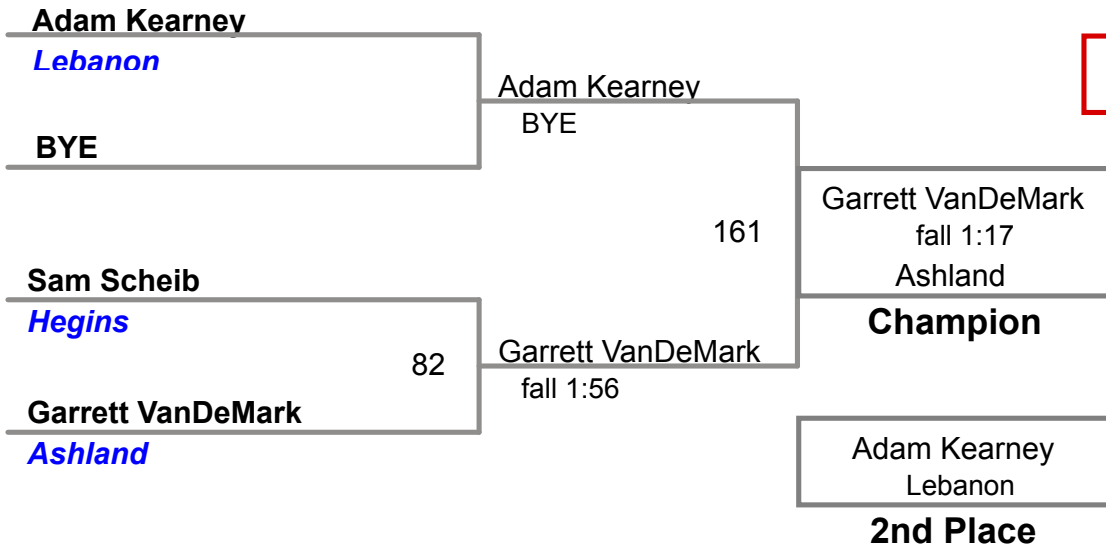

North Schuylkill MAWA
Open

125 Lbs

North Schuylkill MAWA
Open

142 Lbs

North Schuylkill MAWA
Open

150 Lbs

North Schuylkill MAWA
Open

158 Lbs

North Schuylkill MAWA
Open

167 Lbs

North Schuylkill MAWA
Open

177 Lbs

North Schuylkill MAWA
Open

190 Lbs

North Schuylkill MAWA
Open

220 Lbs

North Schuylkill MAWA
Open

295 Lbs