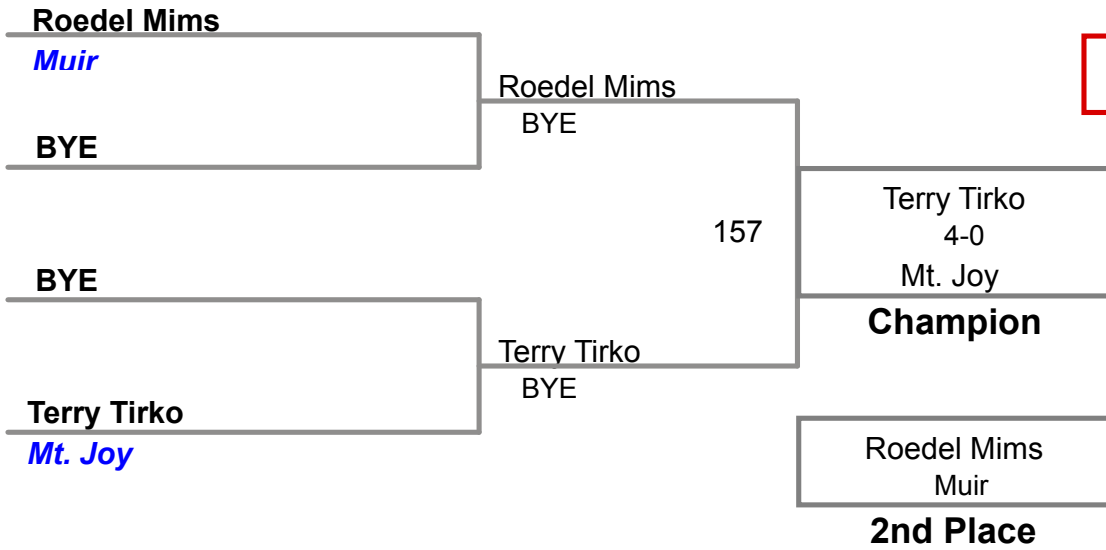

North Schuylkill MAWA
Open

125 Lbs

North Schuylkill MAWA
Open

142 Lbs

North Schuylkill MAWA
Open

150 Lbs

North Schuylkill MAWA
Open

158 Lbs

North Schuylkill MAWA
Open

167 Lbs

North Schuylkill MAWA
Open

177 Lbs

North Schuylkill MAWA
Open

190 Lbs

North Schuylkill MAWA
Open

220 Lbs

North Schuylkill MAWA
Open

295 Lbs