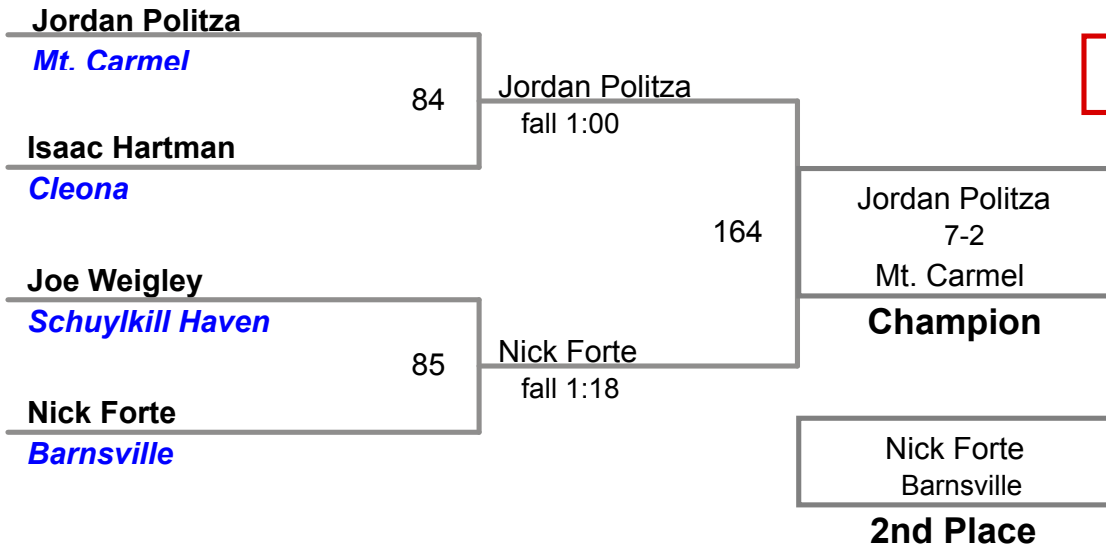

North Schuylkill MAWA
Open

167 Lbs

North Schuylkill MAWA
Open

177 Lbs

North Schuylkill MAWA
Open

190 Lbs

North Schuylkill MAWA
Open

220 Lbs

North Schuylkill MAWA
Open

295 Lbs