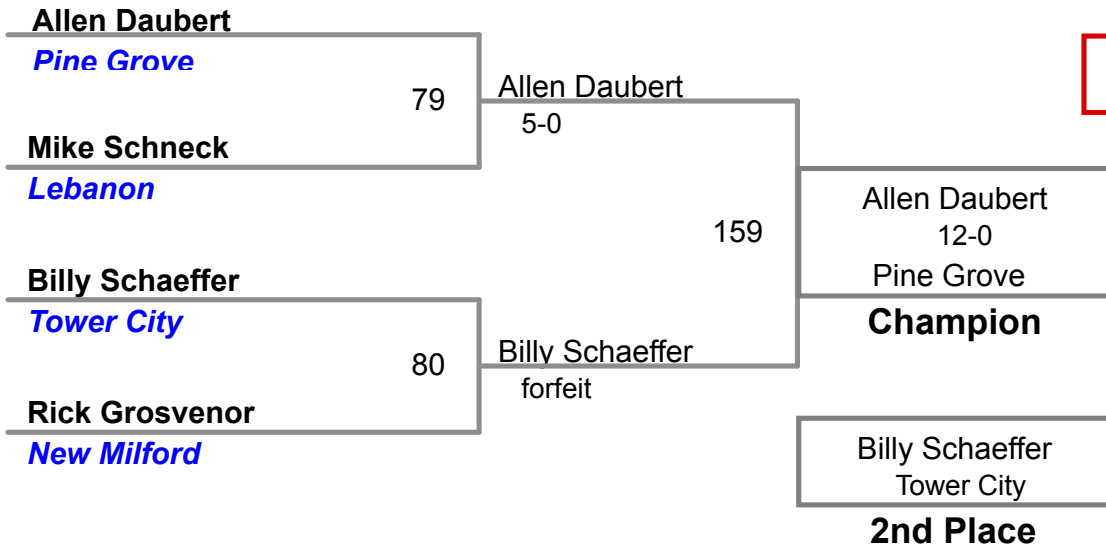

North Schuylkill MAWA
Open

125 Lbs

North Schuylkill MAWA
Open

142 Lbs

North Schuylkill MAWA
Open

150 Lbs

North Schuylkill MAWA
Open

158 Lbs

North Schuylkill MAWA
Open

167 Lbs

North Schuylkill MAWA
Open

177 Lbs

North Schuylkill MAWA
Open

190 Lbs

North Schuylkill MAWA
Open

220 Lbs

North Schuylkill MAWA
Open

295 Lbs