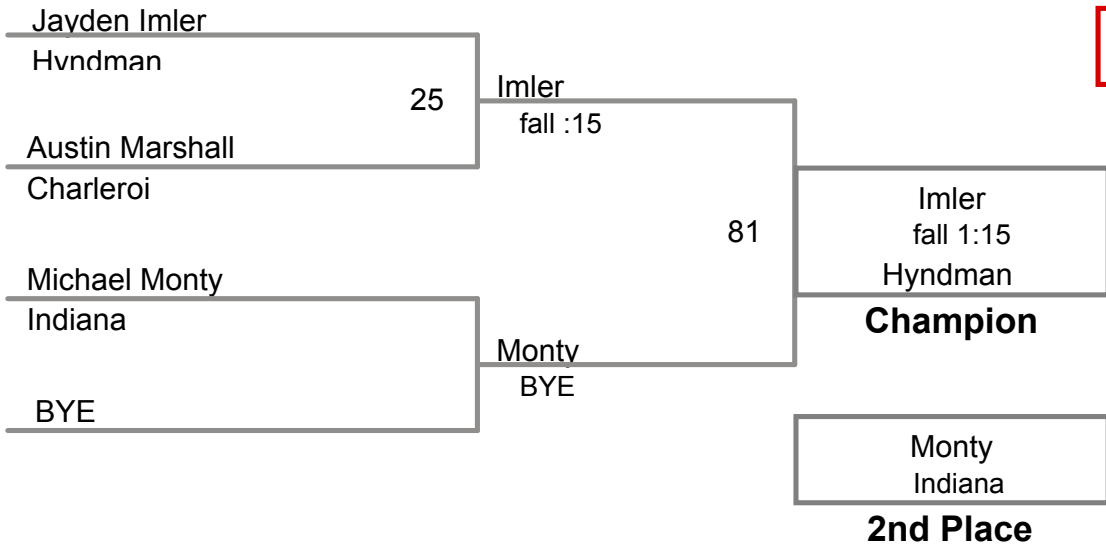

Chestnut Ridge HS MAWA
Bantam

56 Lbs