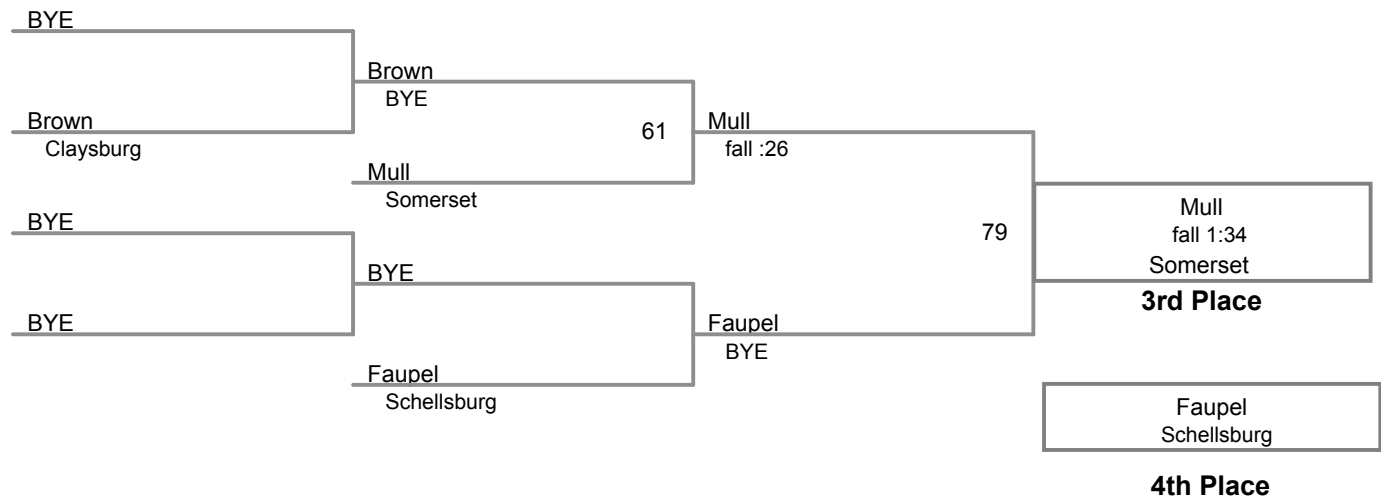

Chestnut Ridge HS MAWA
Bantam

40 Lbs

Chestnut Ridge HS MAWA
Bantam

44 Lbs

Chestnut Ridge HS MAWA
Bantam

48 Lbs

Chestnut Ridge HS MAWA
Bantam

52 Lbs