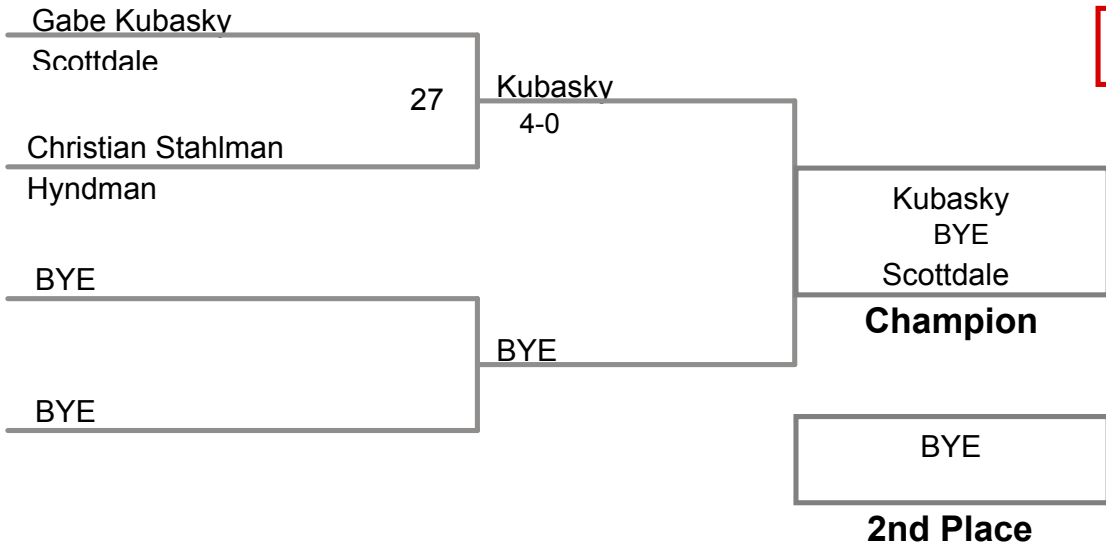

Chestnut Ridge HS MAWA
Bantam

56 Lbs

Chestnut Ridge HS MAWA
Bantam

60 Lbs

Chestnut Ridge HS MAWA
Bantam

65 Lbs

Chestnut Ridge HS MAWA
Bantam

73 Lbs