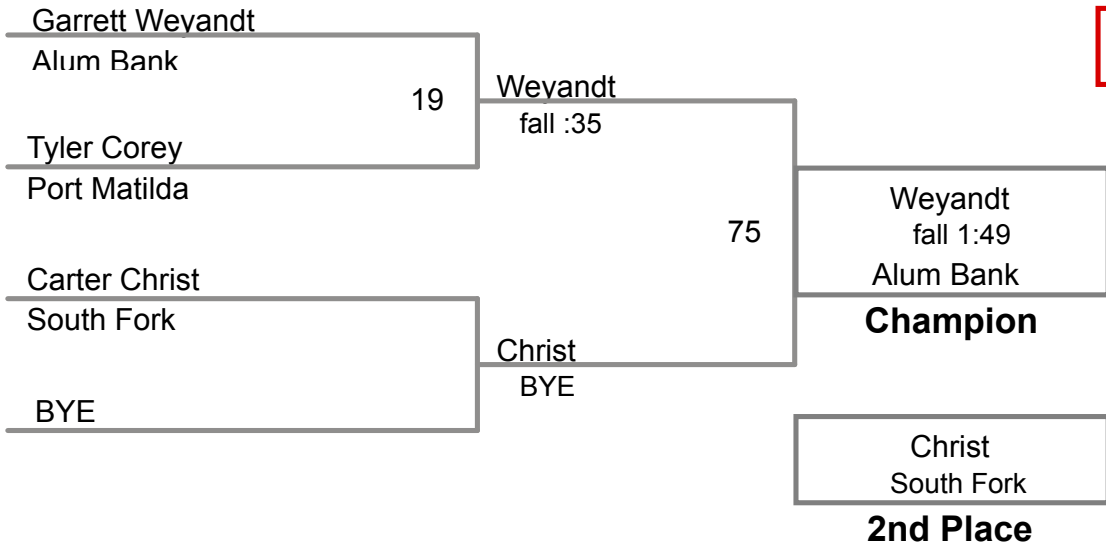

Chestnut Ridge HS MAWA
Bantam

40 Lbs

Chestnut Ridge HS MAWA
Bantam

44 Lbs

Chestnut Ridge HS MAWA
Bantam

48 Lbs

Chestnut Ridge HS MAWA
Bantam

52 Lbs