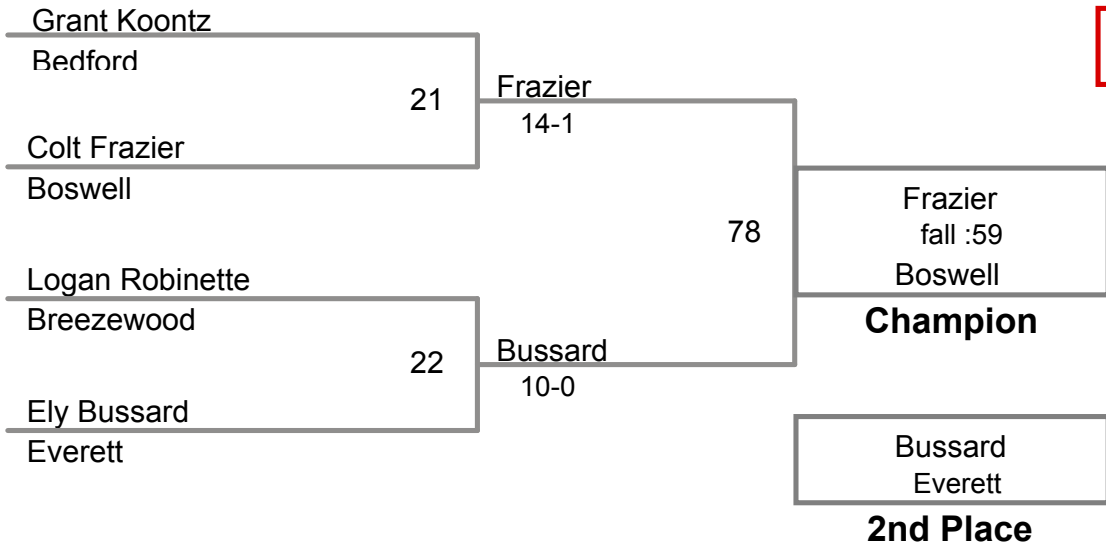

Chestnut Ridge HS MAWA
Bantam

40 Lbs

Chestnut Ridge HS MAWA
Bantam

44 Lbs

Chestnut Ridge HS MAWA
Bantam

48 Lbs

Chestnut Ridge HS MAWA
Bantam

52 Lbs