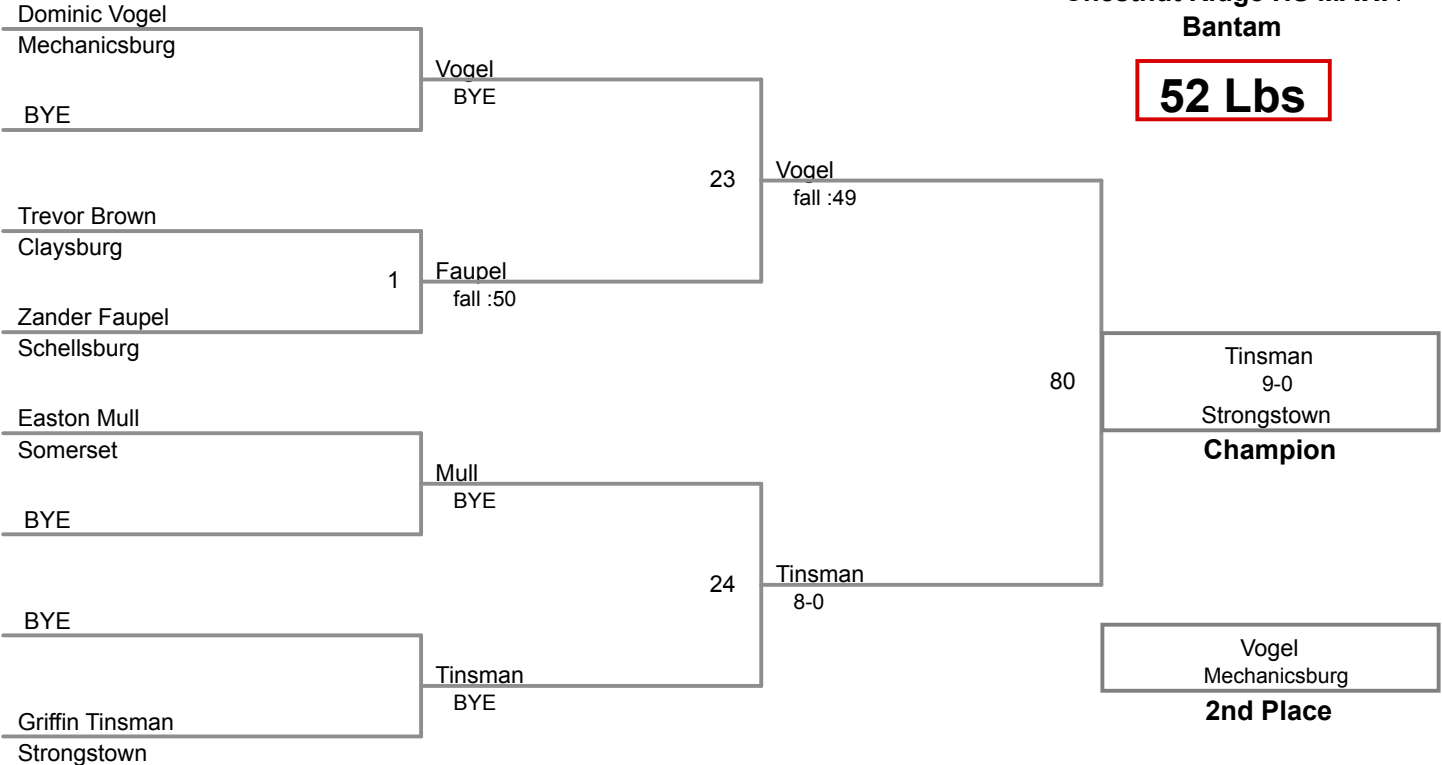

Chestnut Ridge HS MAWA
Bantam

40 Lbs

Chestnut Ridge HS MAWA
Bantam

44 Lbs

Chestnut Ridge HS MAWA
Bantam

48 Lbs

Chestnut Ridge HS MAWA
Bantam

52 Lbs