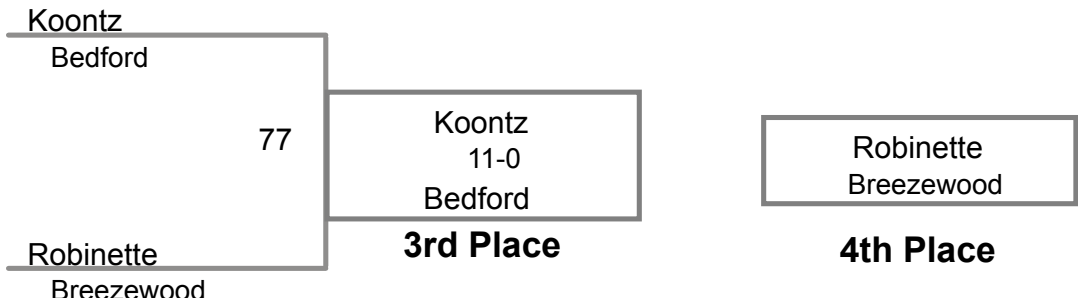

Chestnut Ridge HS MAWA
Bantam

40 Lbs

Chestnut Ridge HS MAWA
Bantam

44 Lbs

Chestnut Ridge HS MAWA
Bantam

48 Lbs

Chestnut Ridge HS MAWA
Bantam

52 Lbs