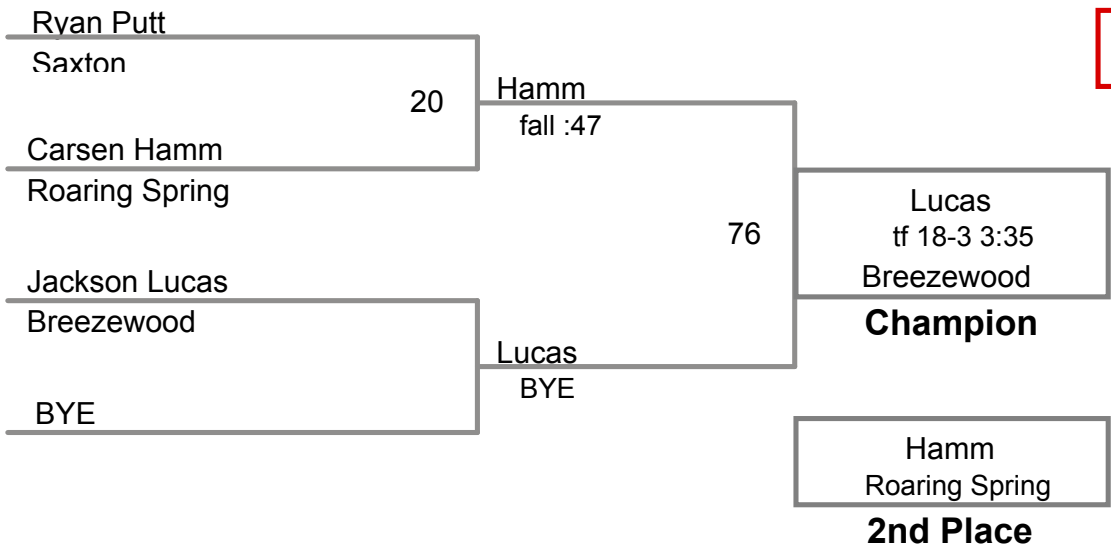

Chestnut Ridge HS MAWA
Bantam

40 Lbs

Chestnut Ridge HS MAWA
Bantam

44 Lbs

Chestnut Ridge HS MAWA
Bantam

48 Lbs

Chestnut Ridge HS MAWA
Bantam

52 Lbs