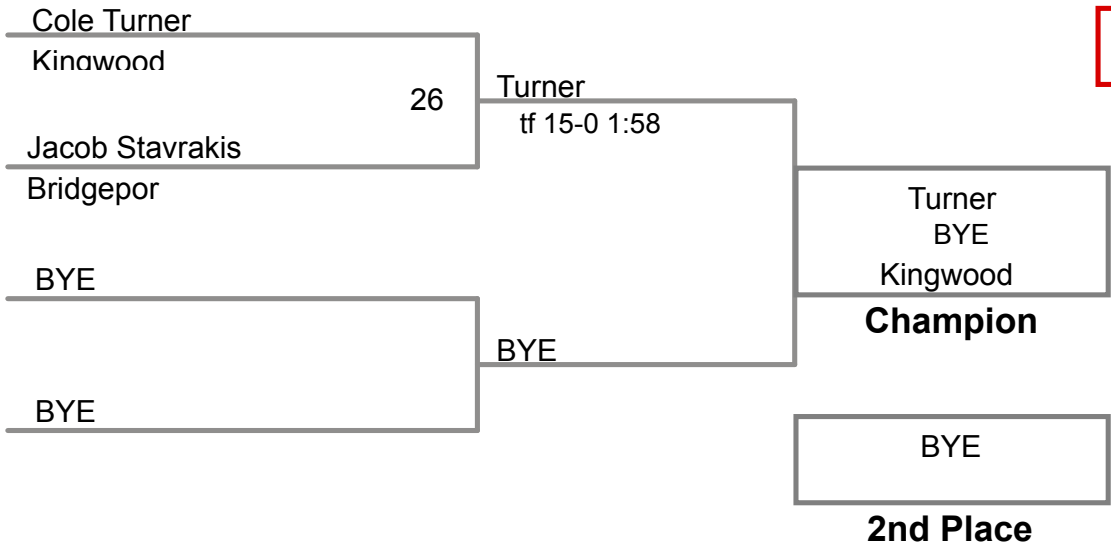

Chestnut Ridge HS MAWA
Bantam

56 Lbs

Chestnut Ridge HS MAWA
Bantam

60 Lbs

Chestnut Ridge HS MAWA
Bantam

65 Lbs

Chestnut Ridge HS MAWA
Bantam

73 Lbs