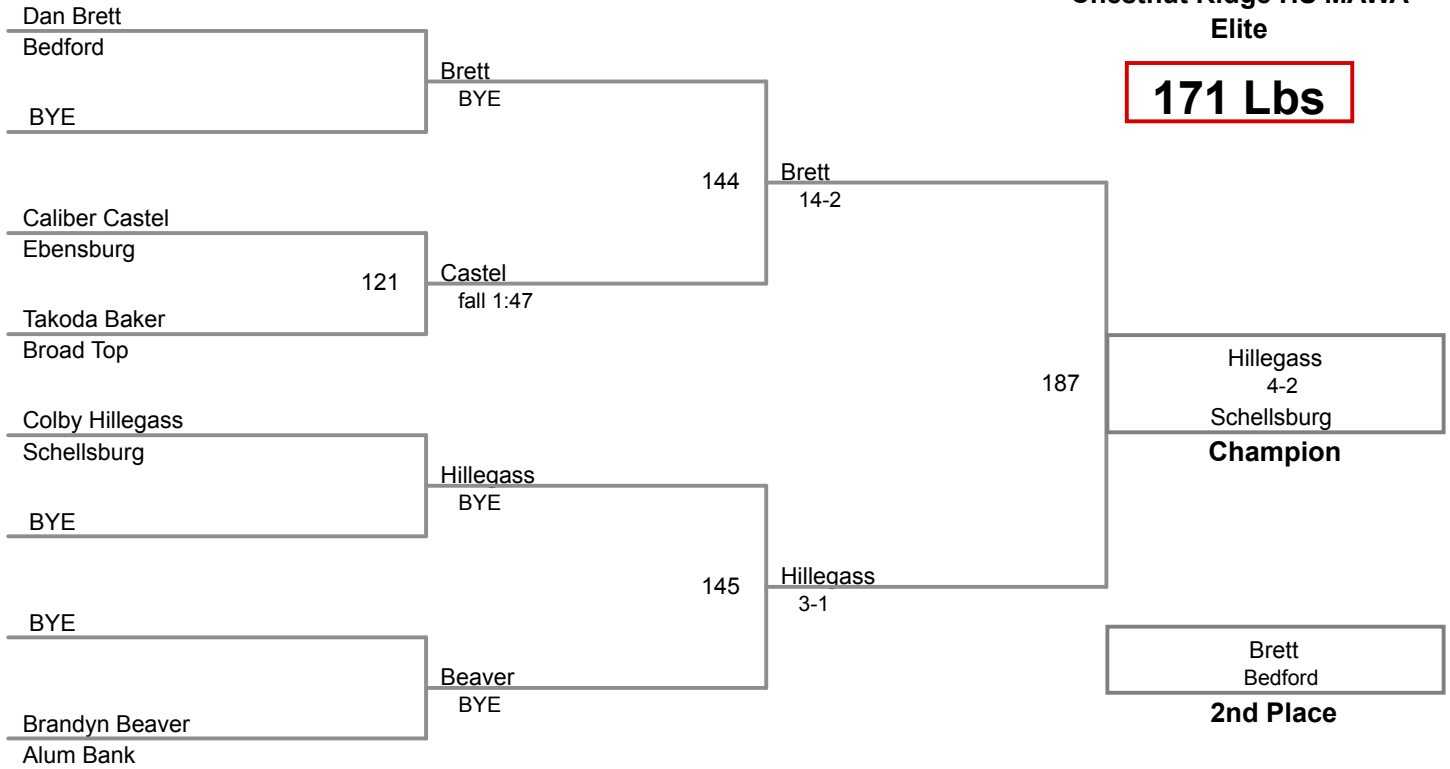

Chestnut Ridge HS MAWA
Elite

145 Lbs

Chestnut Ridge HS MAWA
Elite

152 Lbs

Chestnut Ridge HS MAWA
Elite

160 Lbs

**Chestnut Ridge HS MAWA
Elite**

171 Lbs