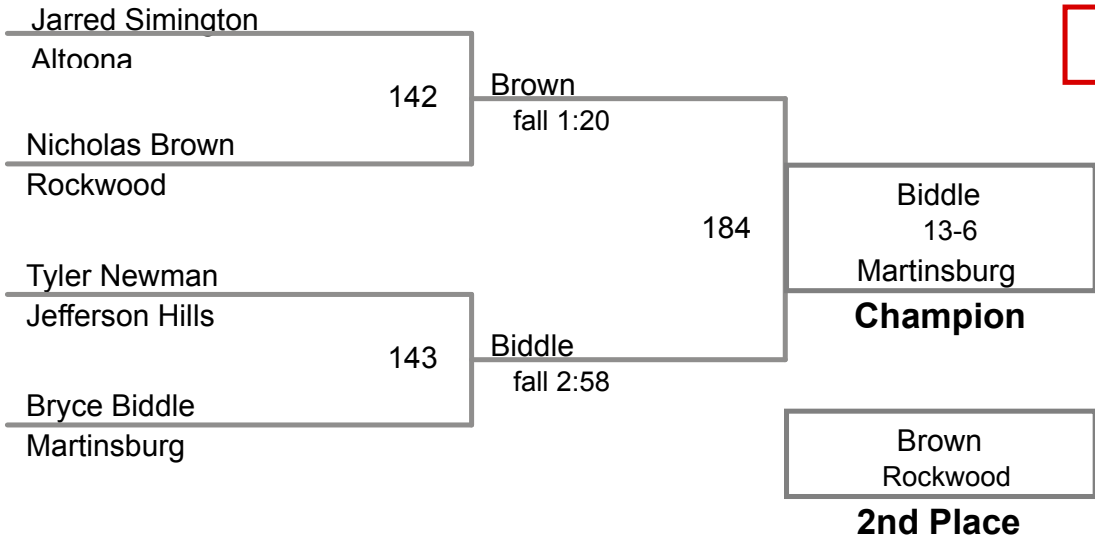

Chestnut Ridge HS MAWA
Elite

152 Lbs