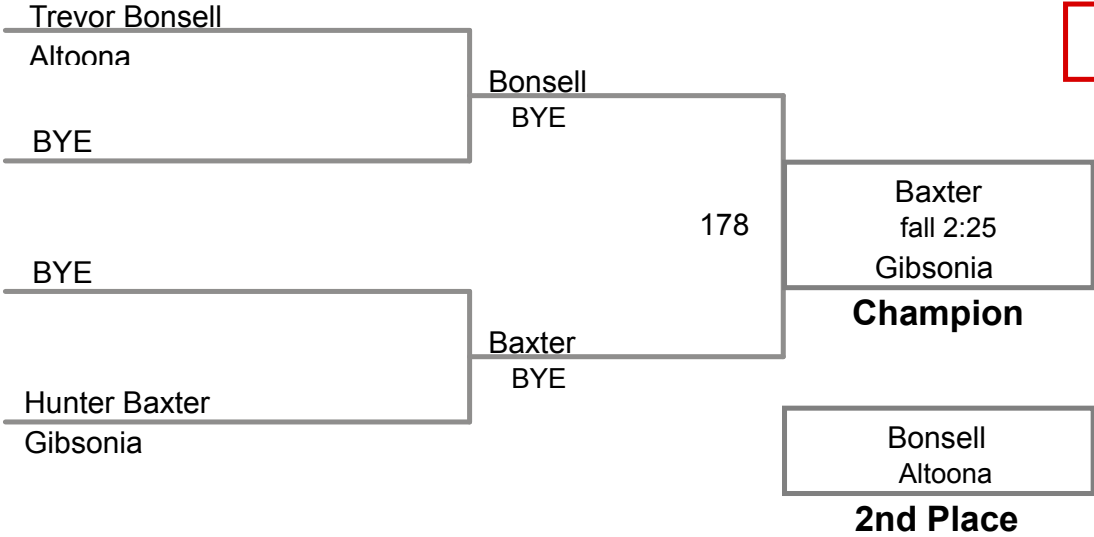

Chestnut Ridge HS MAWA
Elite

118 Lbs

Chestnut Ridge HS MAWA
Elite

125 Lbs

Chestnut Ridge HS MAWA
Elite

130 Lbs

Chestnut Ridge HS MAWA
Elite

135 Lbs