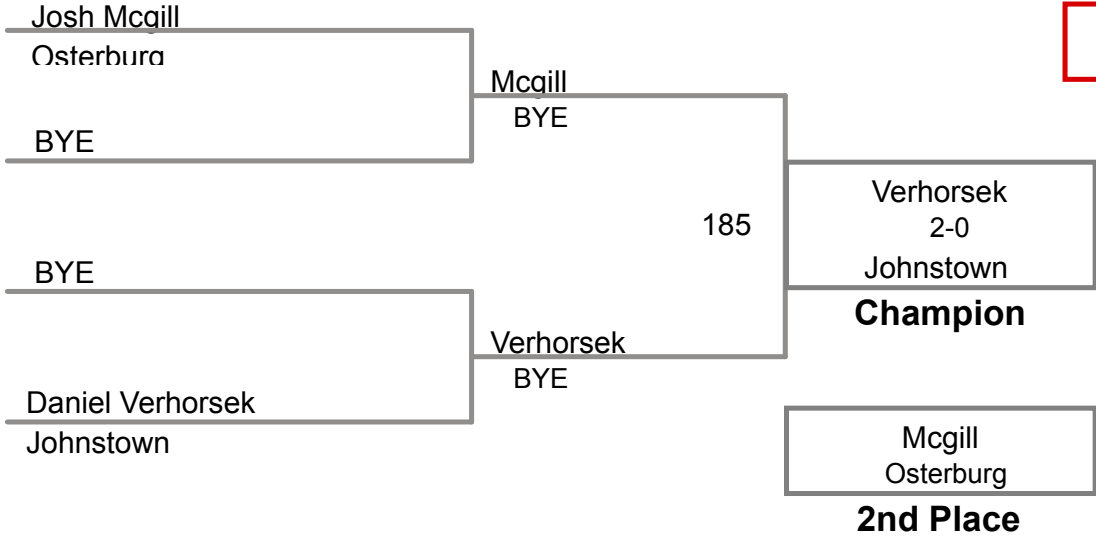

Chestnut Ridge HS MAWA
Elite

145 Lbs

Chestnut Ridge HS MAWA
Elite

152 Lbs

Chestnut Ridge HS MAWA
Elite

160 Lbs

**Chestnut Ridge HS MAWA
Elite**

171 Lbs