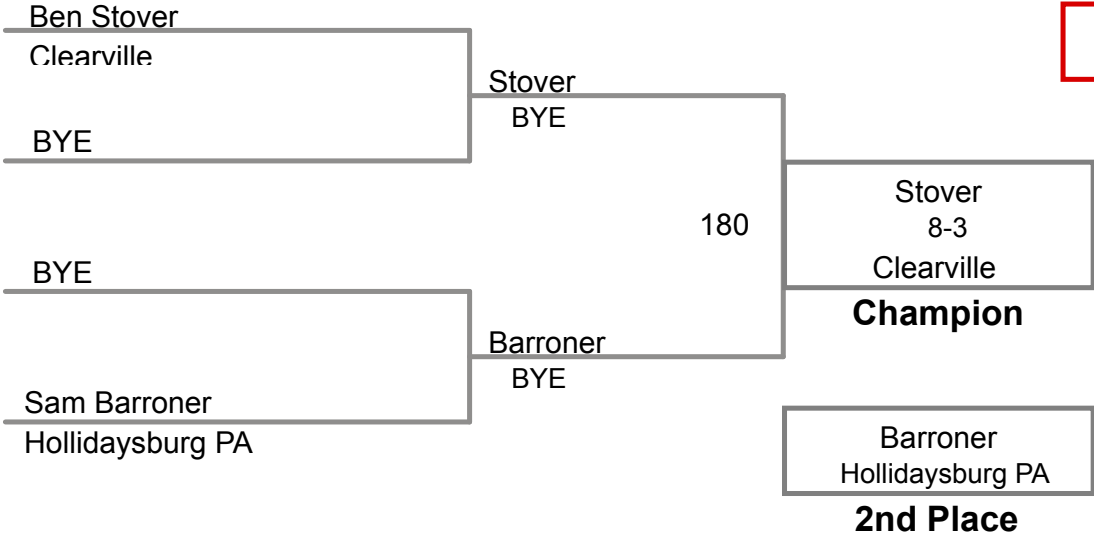

Chestnut Ridge HS MAWA
Elite

118 Lbs

Chestnut Ridge HS MAWA
Elite

125 Lbs

Chestnut Ridge HS MAWA
Elite

130 Lbs

Chestnut Ridge HS MAWA
Elite

135 Lbs

Chestnut Ridge HS MAWA
Elite

145 Lbs

Chestnut Ridge HS MAWA
Elite

152 Lbs

Chestnut Ridge HS MAWA
Elite

160 Lbs

**Chestnut Ridge HS MAWA
Elite**

171 Lbs