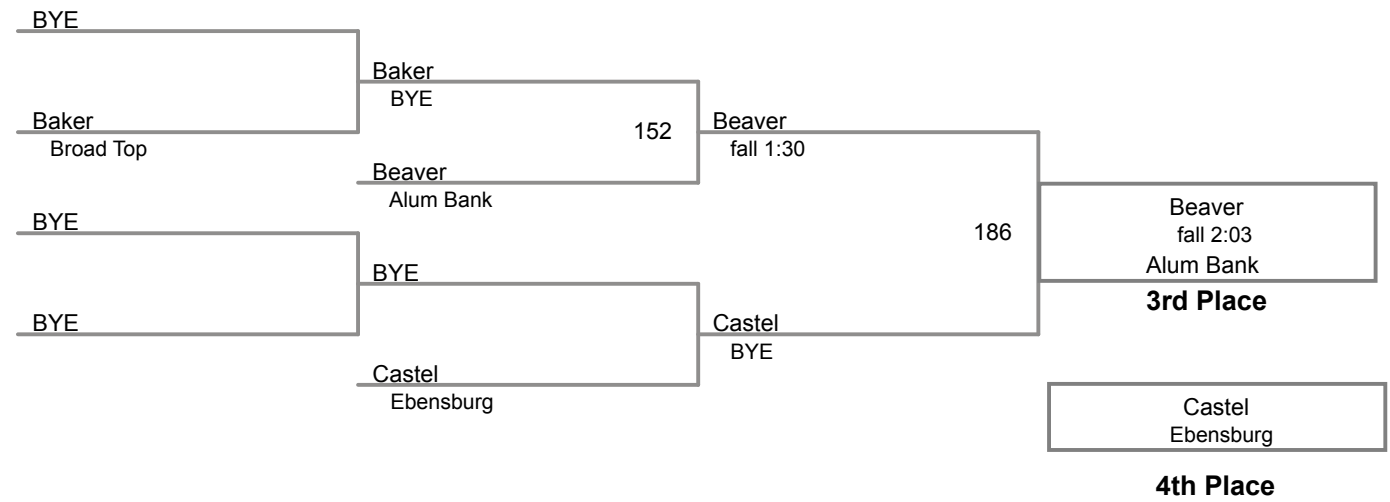

Chestnut Ridge HS MAWA
Elite

145 Lbs

Chestnut Ridge HS MAWA
Elite

152 Lbs

Chestnut Ridge HS MAWA
Elite

160 Lbs

**Chestnut Ridge HS MAWA
Elite**

171 Lbs