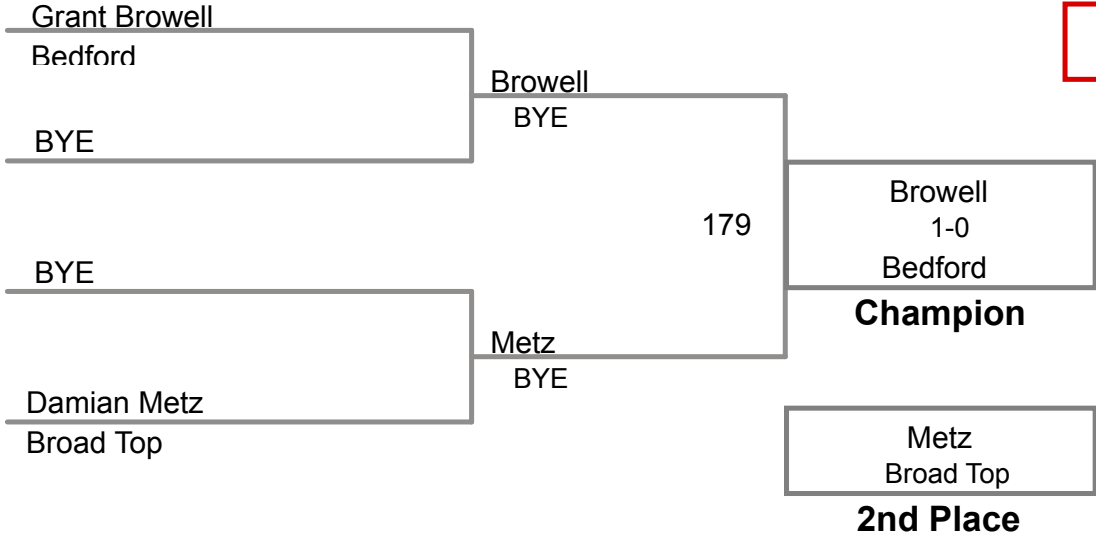

Chestnut Ridge HS MAWA
Elite

118 Lbs

Chestnut Ridge HS MAWA
Elite

125 Lbs

Chestnut Ridge HS MAWA
Elite

130 Lbs

Chestnut Ridge HS MAWA
Elite

135 Lbs