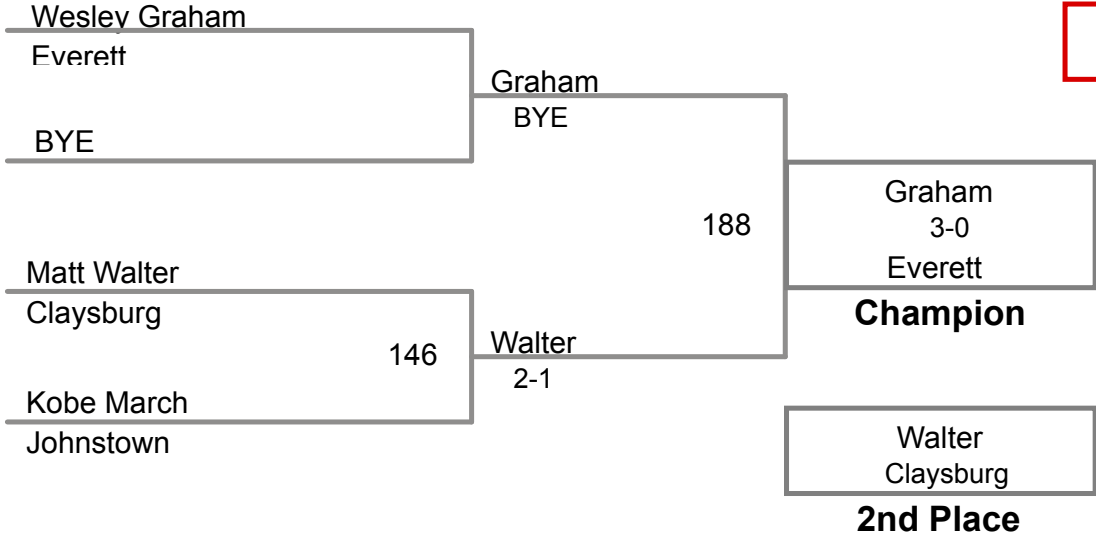

Chestnut Ridge HS MAWA
Elite

189 Lbs