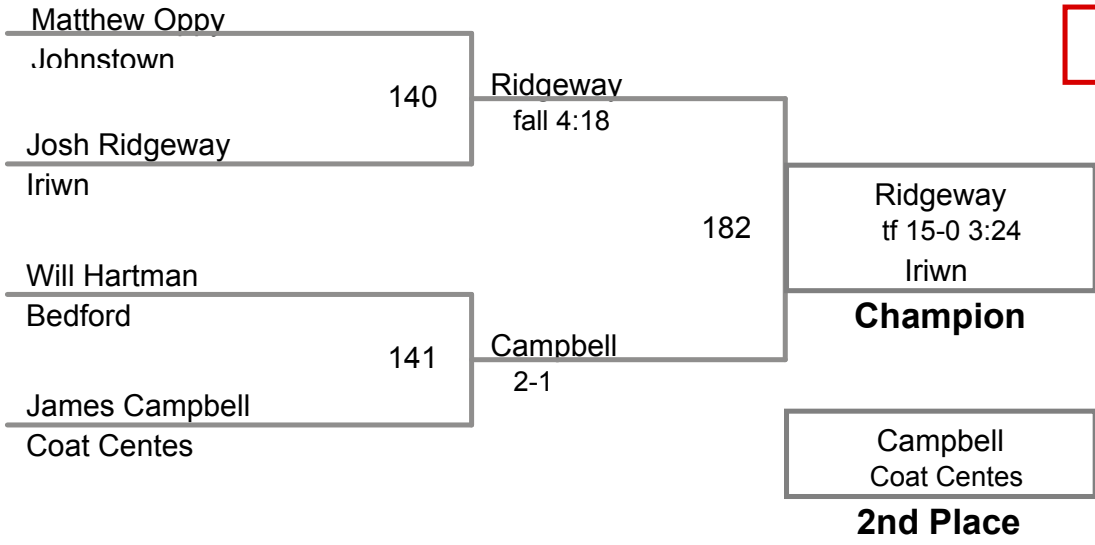

Chestnut Ridge HS MAWA
Elite

145 Lbs