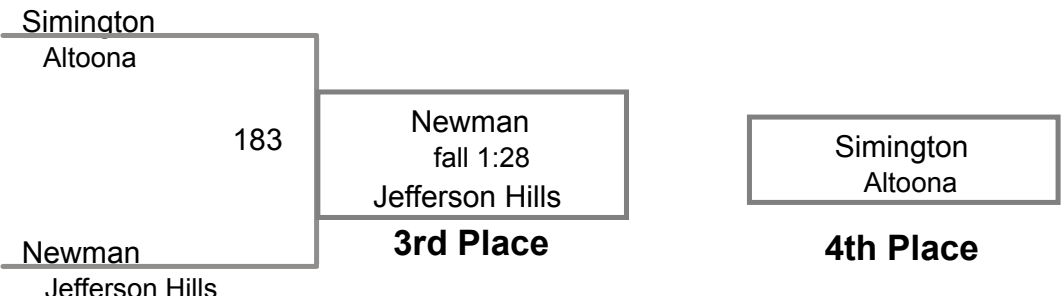

Chestnut Ridge HS MAWA
Elite

152 Lbs