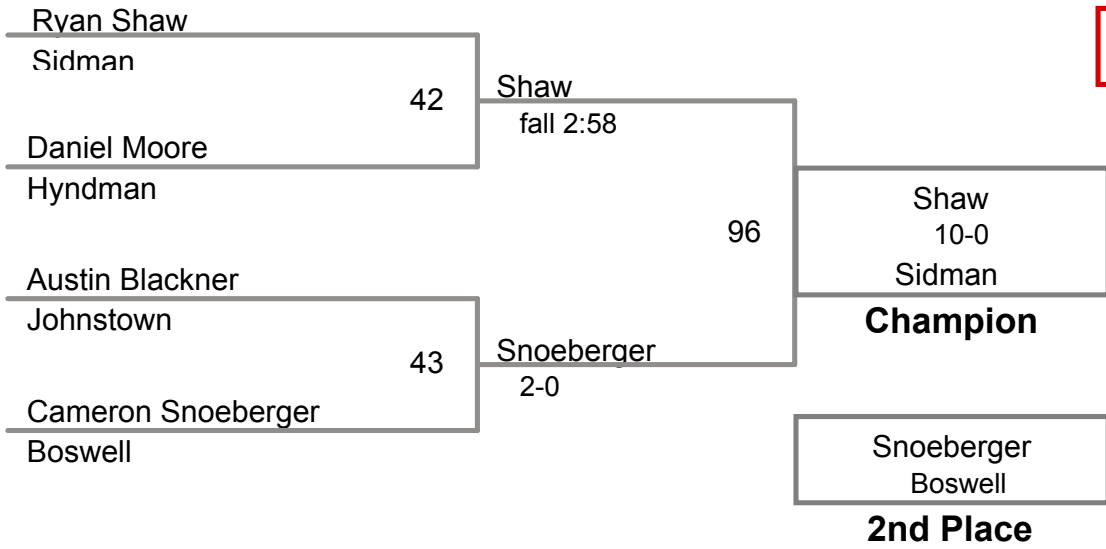

Chestnut Ridge HS MAWA
Junior

86 Lbs