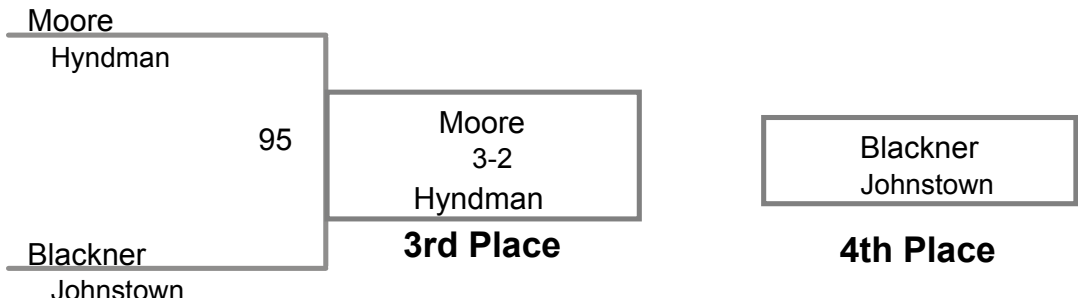

Chestnut Ridge HS MAWA
Junior

86 Lbs