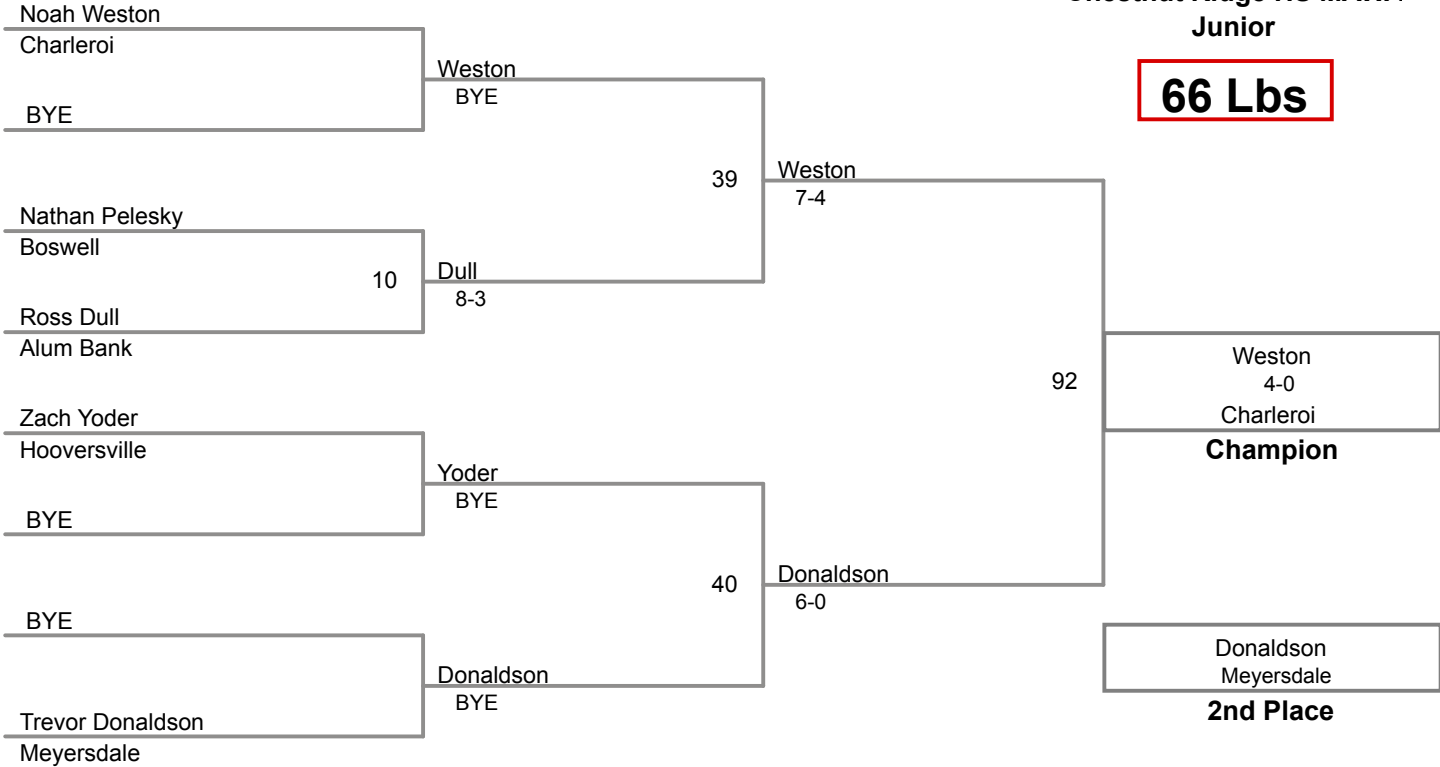

Chestnut Ridge HS MAWA
Junior

62 Lbs

Chestnut Ridge HS MAWA
Junior

66 Lbs

Chestnut Ridge HS MAWA
Junior

70 Lbs

Chestnut Ridge HS MAWA
Junior

78 Lbs