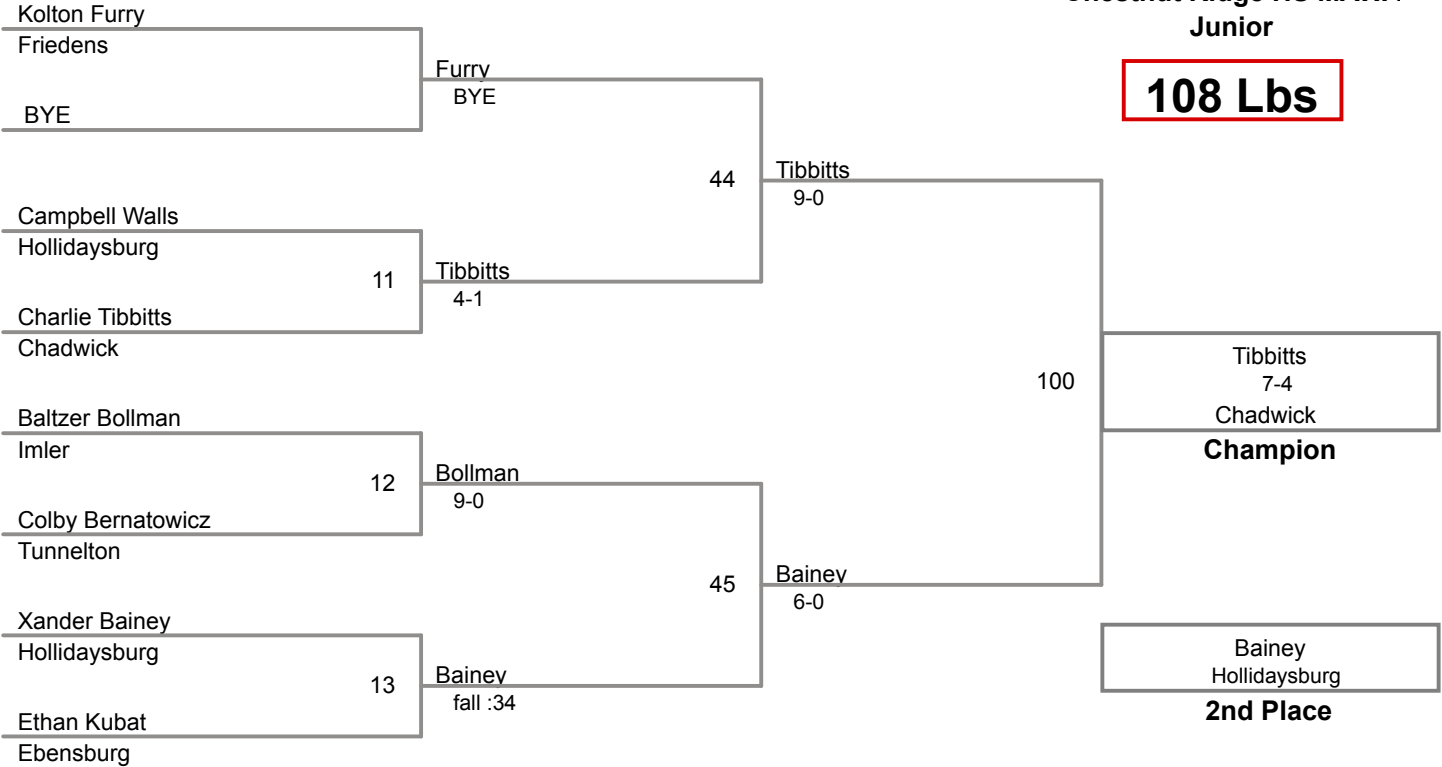

Chestnut Ridge HS MAWA
Junior

108 Lbs