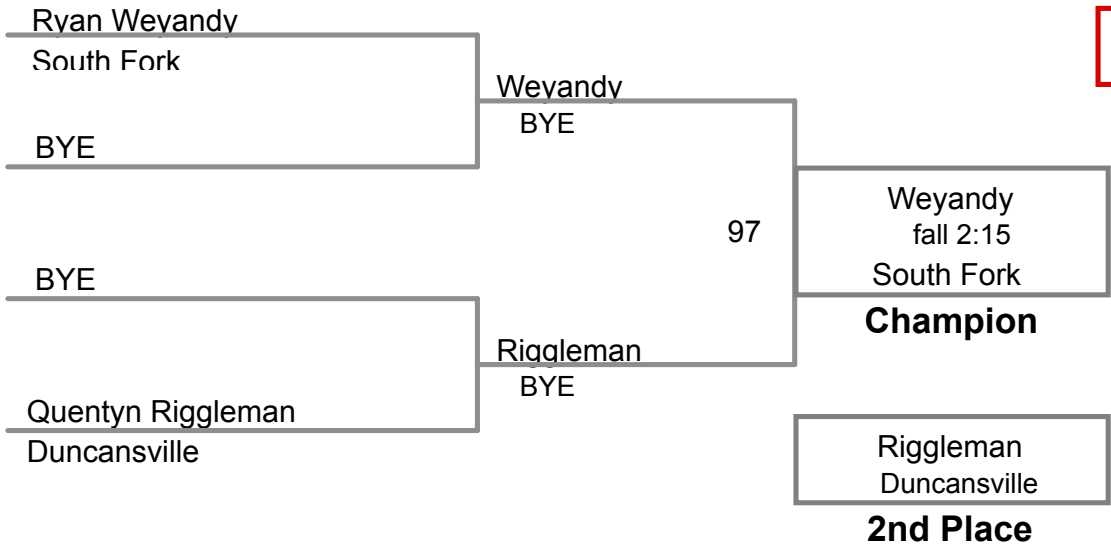

Chestnut Ridge HS MAWA
Junior

82 Lbs

Chestnut Ridge HS MAWA
Junior

86 Lbs

Chestnut Ridge HS MAWA
Junior

91 Lbs

Chestnut Ridge HS MAWA
Junior

98 Lbs