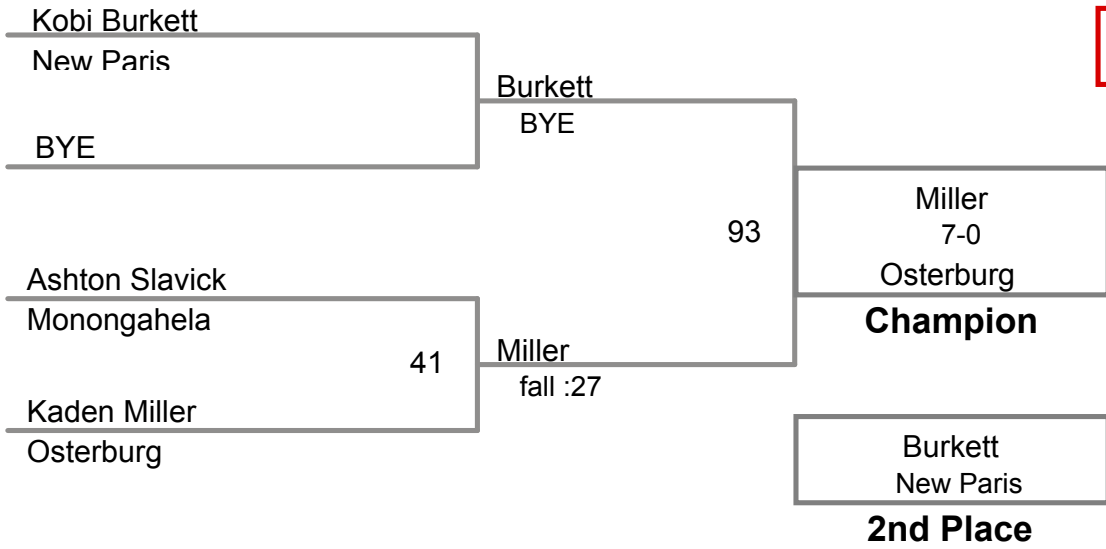

Chestnut Ridge HS MAWA
Junior

62 Lbs

Chestnut Ridge HS MAWA
Junior

66 Lbs

Chestnut Ridge HS MAWA
Junior

70 Lbs

Chestnut Ridge HS MAWA
Junior

78 Lbs