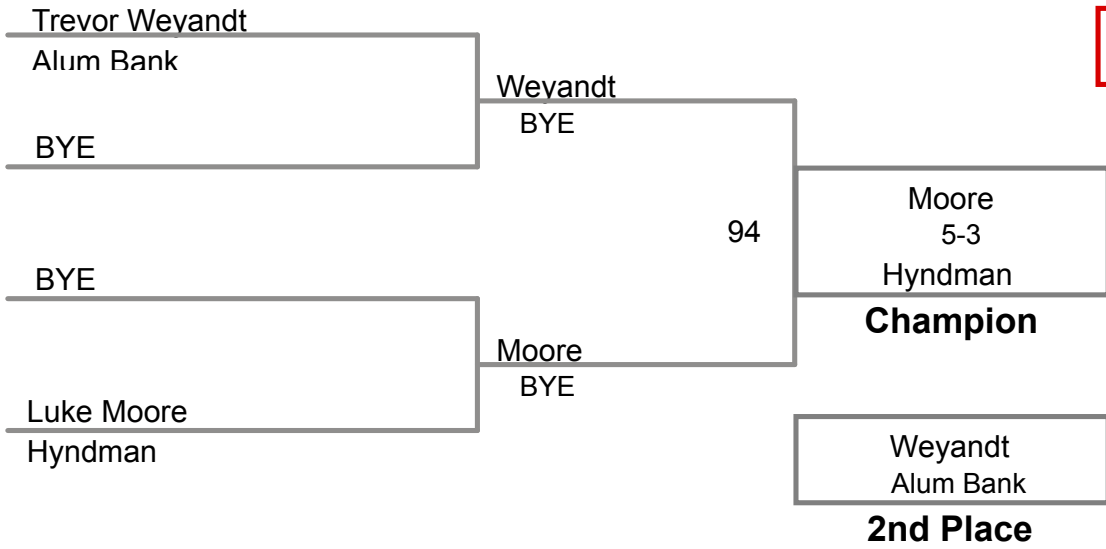

Chestnut Ridge HS MAWA
Junior

82 Lbs