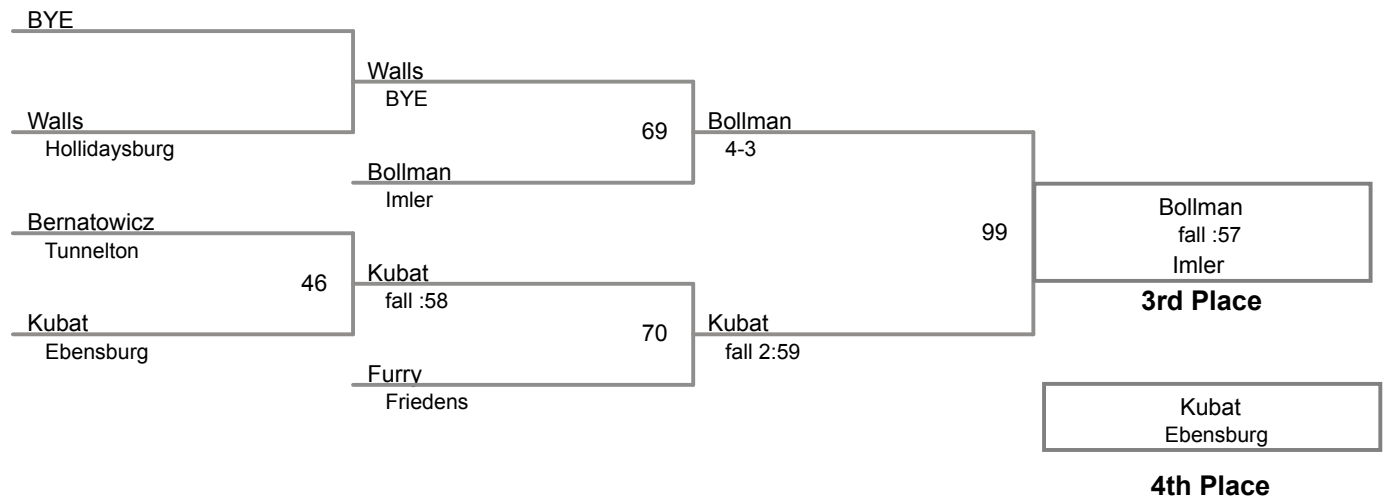

Chestnut Ridge HS MAWA
Junior

108 Lbs