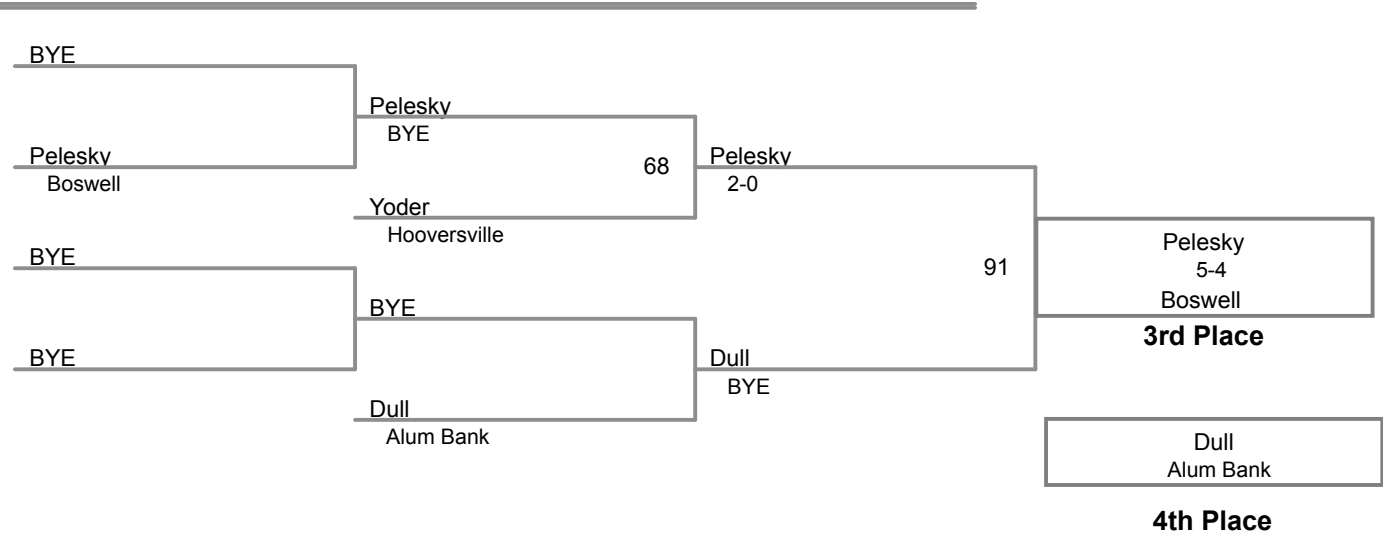

Chestnut Ridge HS MAWA
Junior

62 Lbs

Chestnut Ridge HS MAWA
Junior

66 Lbs

Chestnut Ridge HS MAWA
Junior

70 Lbs

Chestnut Ridge HS MAWA
Junior

78 Lbs