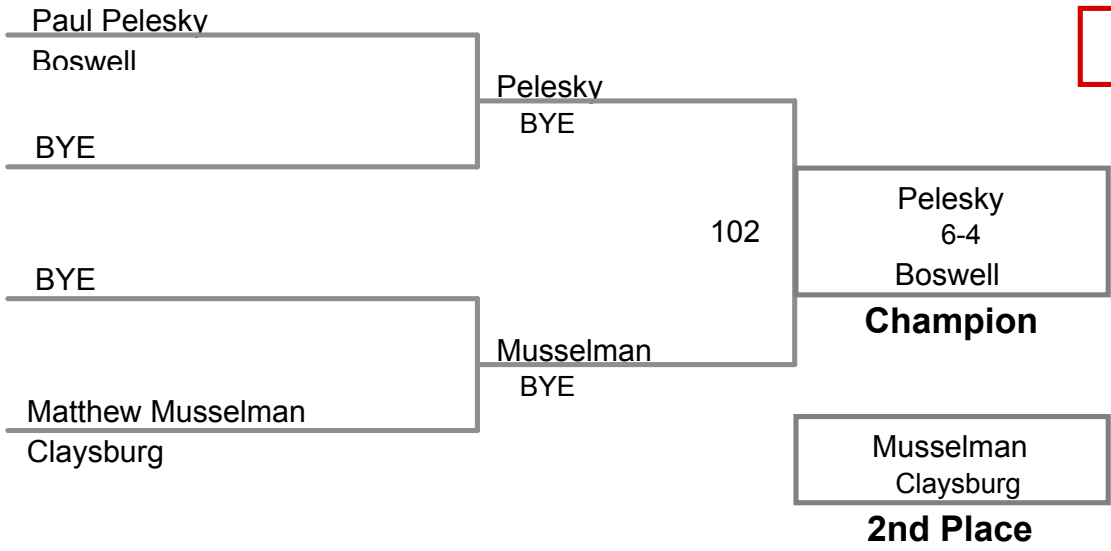

Chestnut Ridge HS MAWA
Open

125 Lbs

Chestnut Ridge HS MAWA
Open

135 Lbs

Chestnut Ridge HS MAWA
Open

150 Lbs

Chestnut Ridge HS MAWA
Open

158 Lbs