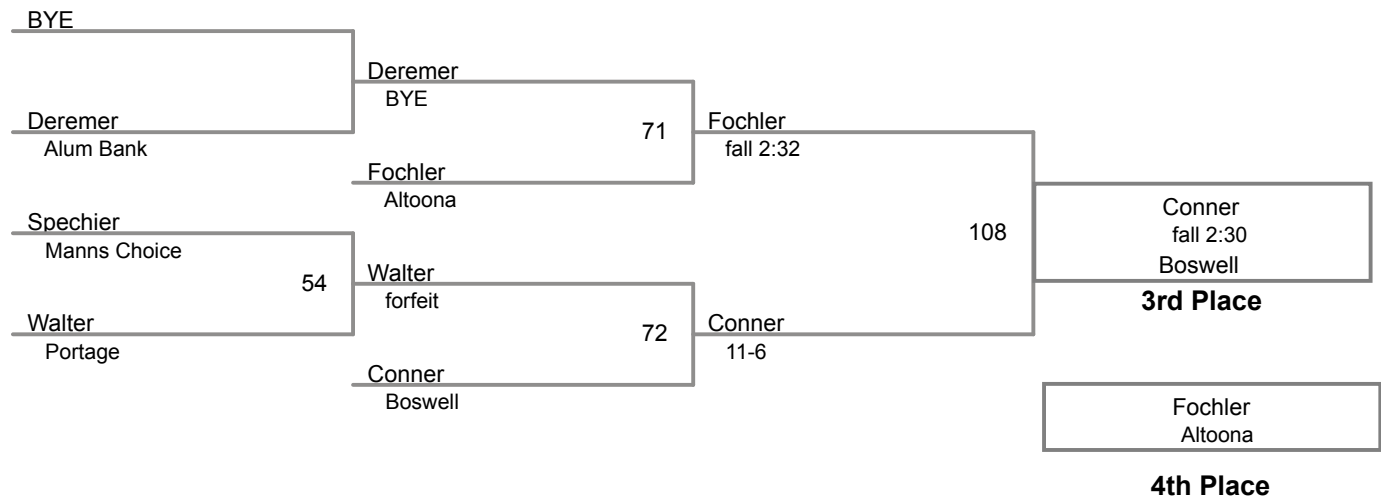

Chestnut Ridge HS MAWA
Open

177 Lbs