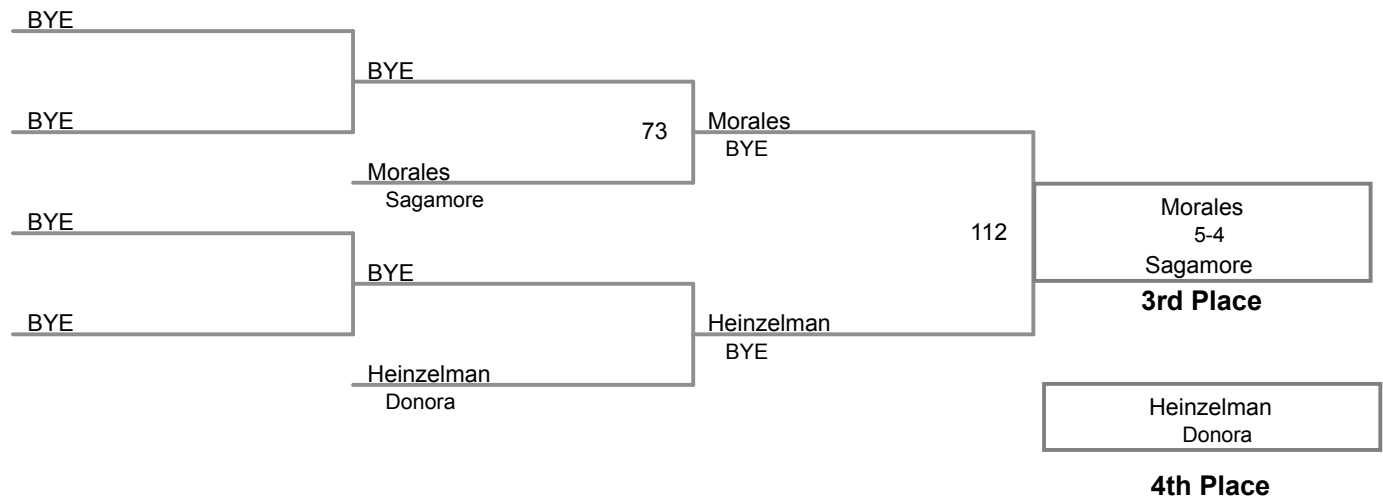

Chestnut Ridge HS MAWA
Open

167 Lbs

Chestnut Ridge HS MAWA
Open

177 Lbs

Chestnut Ridge HS MAWA
Open

190 Lbs

Chestnut Ridge HS MAWA
Open

220 Lbs

Chestnut Ridge HS MAWA
Open

295 Lbs