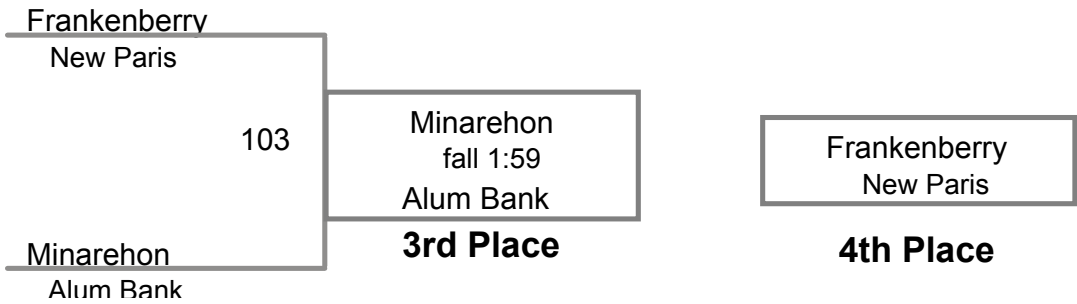

Chestnut Ridge HS MAWA
Open

125 Lbs

Chestnut Ridge HS MAWA
Open

135 Lbs

Chestnut Ridge HS MAWA
Open

150 Lbs

Chestnut Ridge HS MAWA
Open

158 Lbs