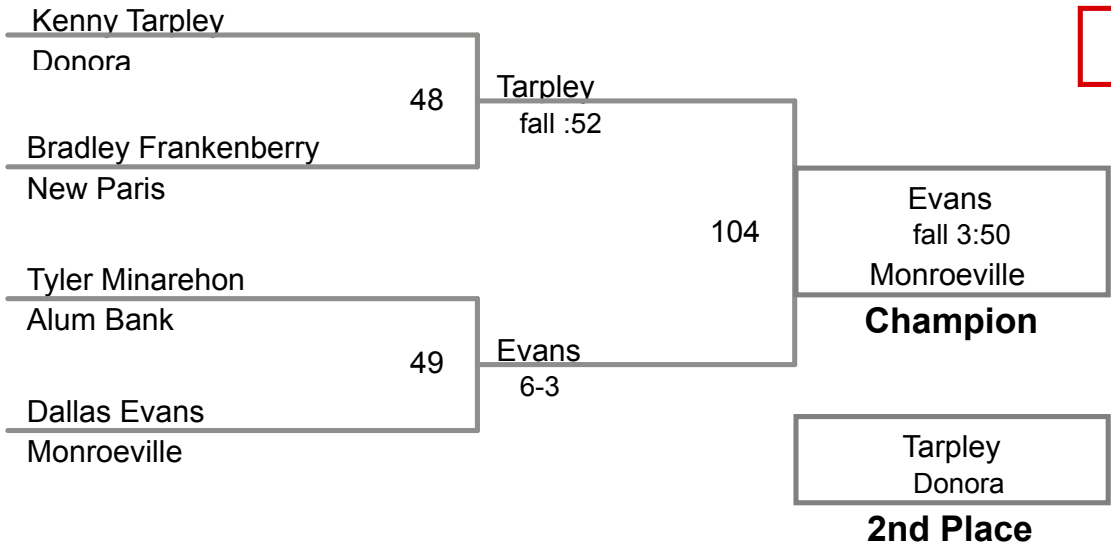

Chestnut Ridge HS MAWA
Open

125 Lbs

Chestnut Ridge HS MAWA
Open

135 Lbs

Chestnut Ridge HS MAWA
Open

150 Lbs

Chestnut Ridge HS MAWA
Open

158 Lbs