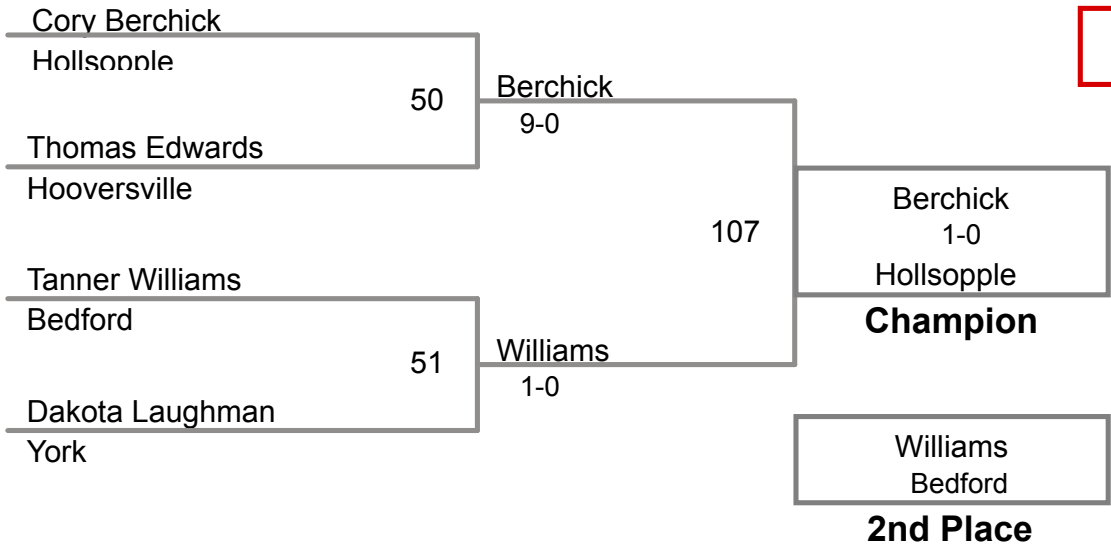

Chestnut Ridge HS MAWA
Open

167 Lbs