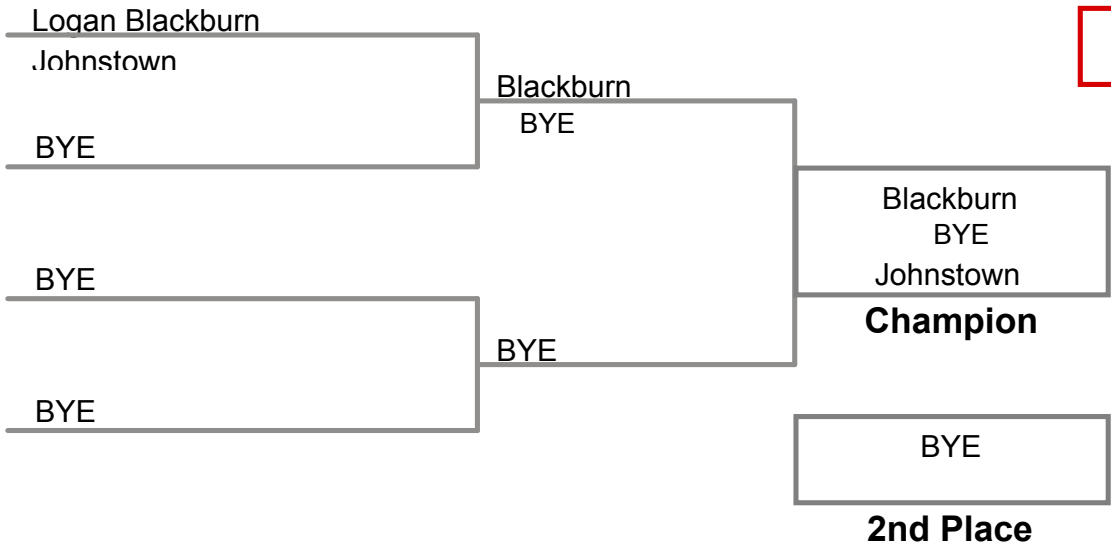

Chestnut Ridge HS MAWA
Open

125 Lbs

Chestnut Ridge HS MAWA
Open

135 Lbs

Chestnut Ridge HS MAWA
Open

150 Lbs

Chestnut Ridge HS MAWA
Open

158 Lbs