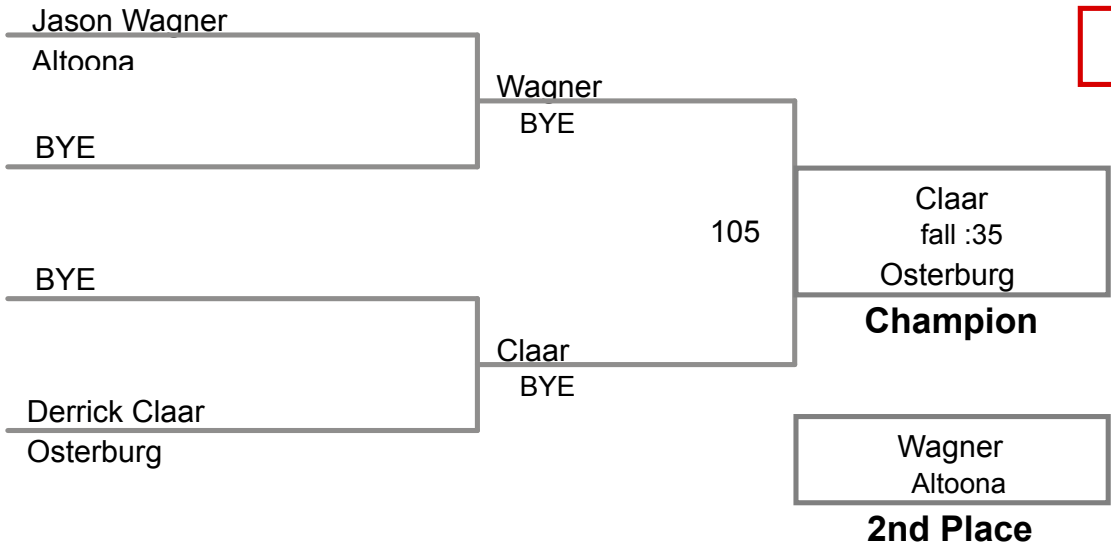

Chestnut Ridge HS MAWA
Open

125 Lbs

Chestnut Ridge HS MAWA
Open

135 Lbs

Chestnut Ridge HS MAWA
Open

150 Lbs

Chestnut Ridge HS MAWA
Open

158 Lbs