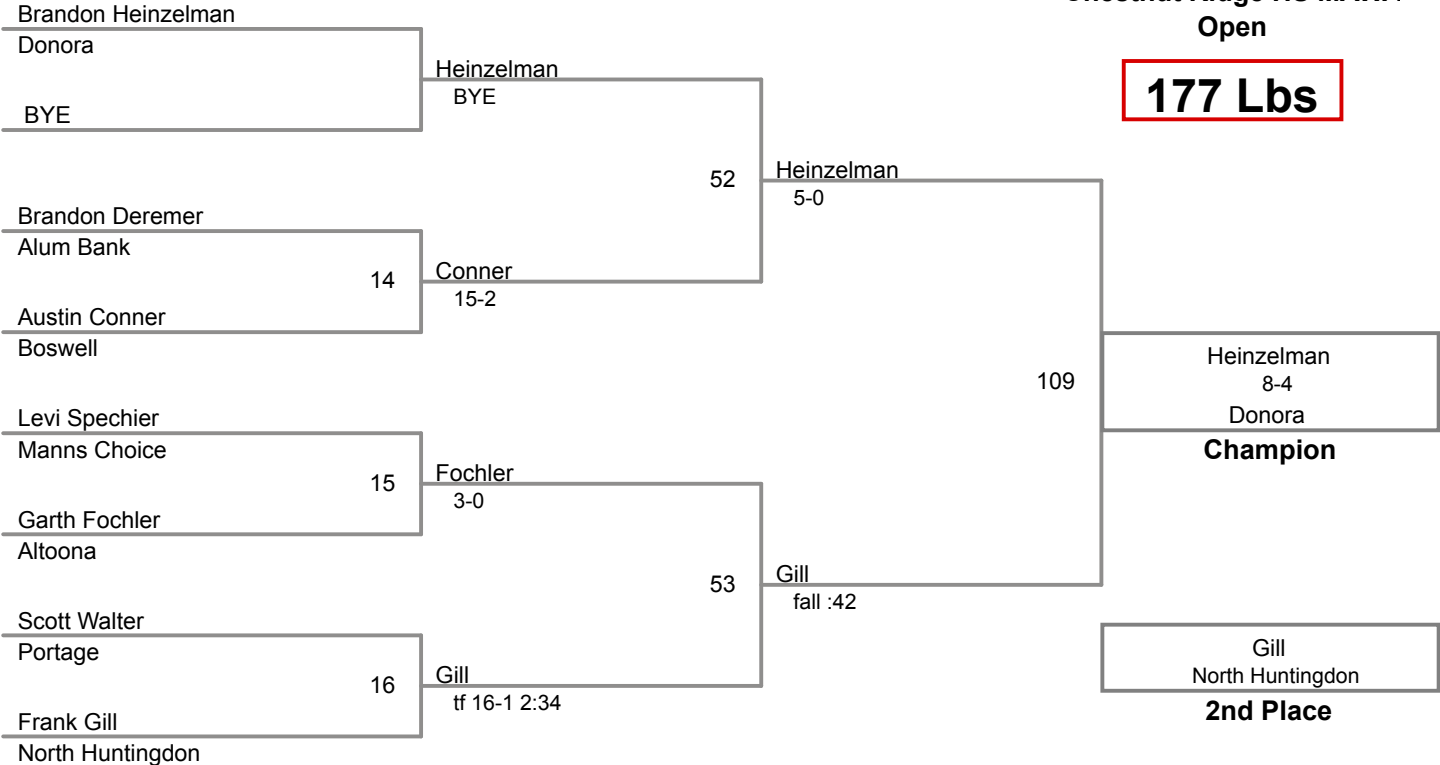

Chestnut Ridge HS MAWA
Open

177 Lbs