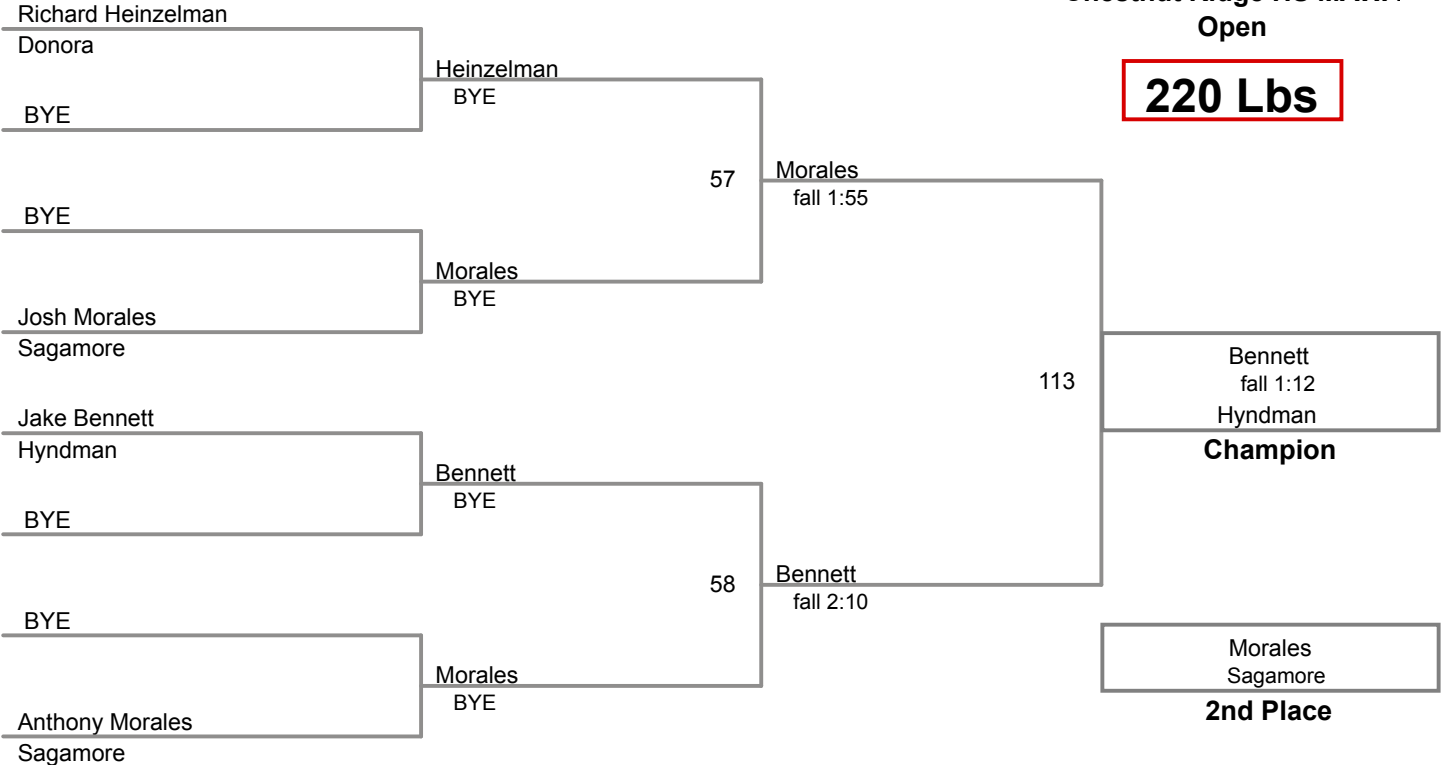

Chestnut Ridge HS MAWA
Open

167 Lbs

Chestnut Ridge HS MAWA
Open

177 Lbs

Chestnut Ridge HS MAWA
Open

190 Lbs

Chestnut Ridge HS MAWA
Open

220 Lbs

Chestnut Ridge HS MAWA
Open

295 Lbs