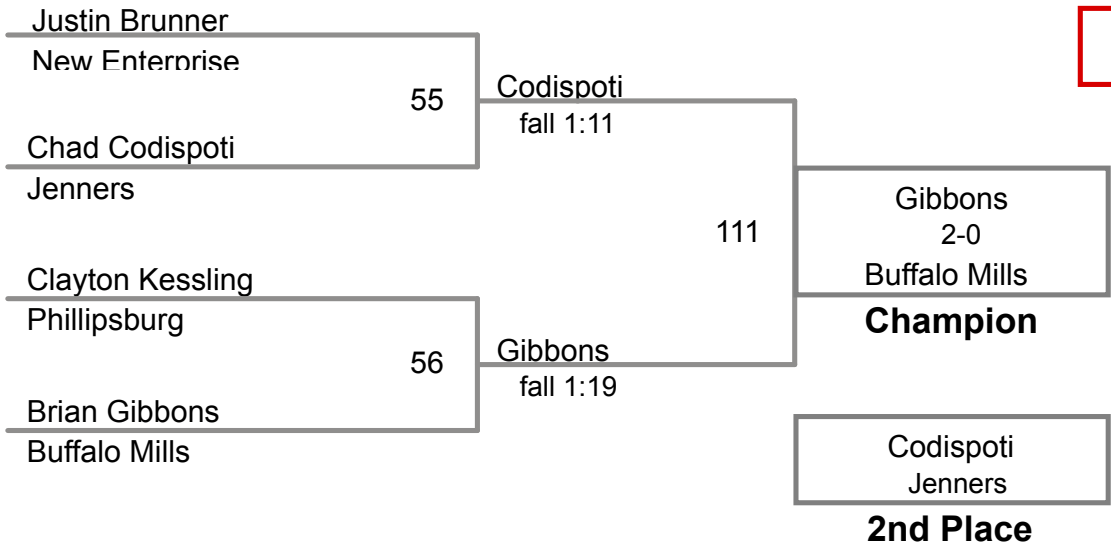

Chestnut Ridge HS MAWA
Open

167 Lbs

Chestnut Ridge HS MAWA
Open

177 Lbs

Chestnut Ridge HS MAWA
Open

190 Lbs

Chestnut Ridge HS MAWA
Open

220 Lbs