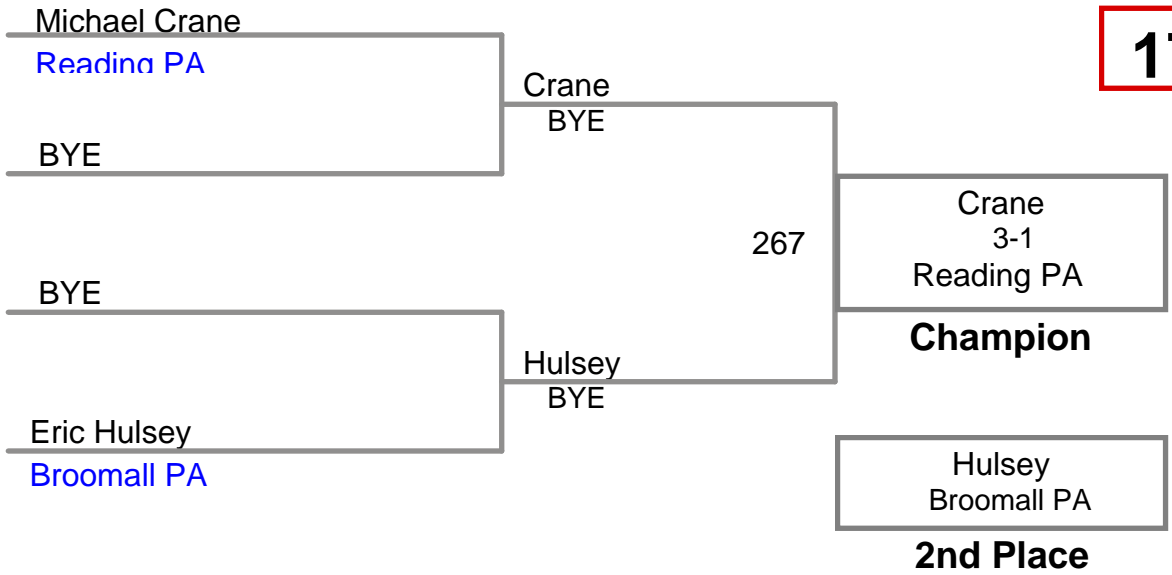

Upper Merion MAWA
Advanced

171 Lbs