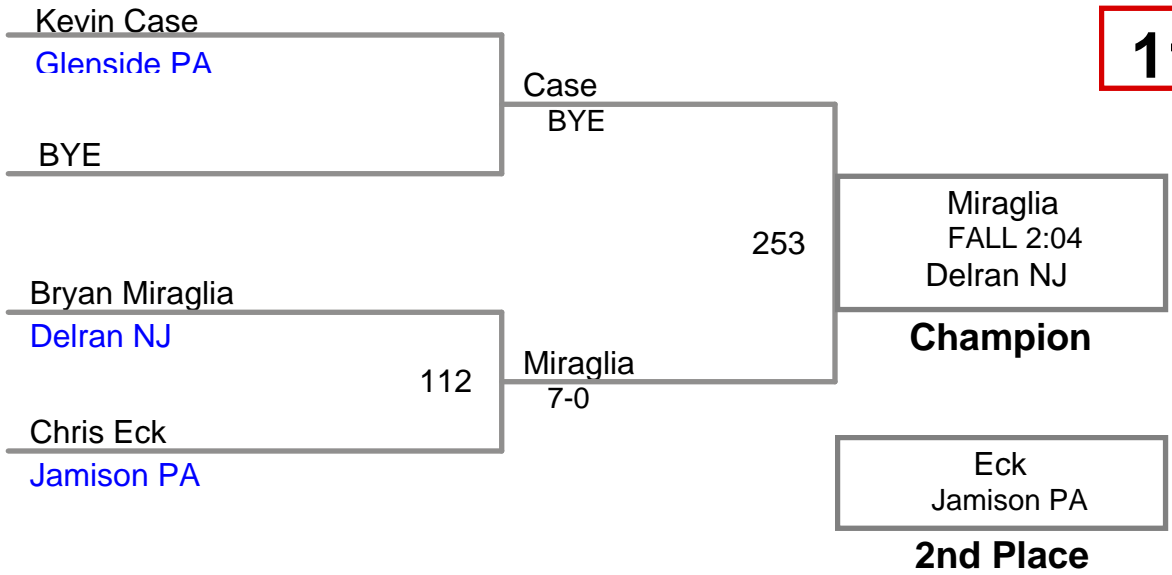

Upper Merion MAWA
Advanced

93 Lbs

Upper Merion MAWA
Advanced

105 Lbs

Upper Merion MAWA
Advanced

110 Lbs

Upper Merion MAWA
Advanced

115 Lbs

Upper Merion MAWA
Advanced

120 Lbs

Upper Merion MAWA
Advanced

125 Lbs

Upper Merion MAWA
Advanced

130 Lbs

Upper Merion MAWA
Advanced

135 Lbs