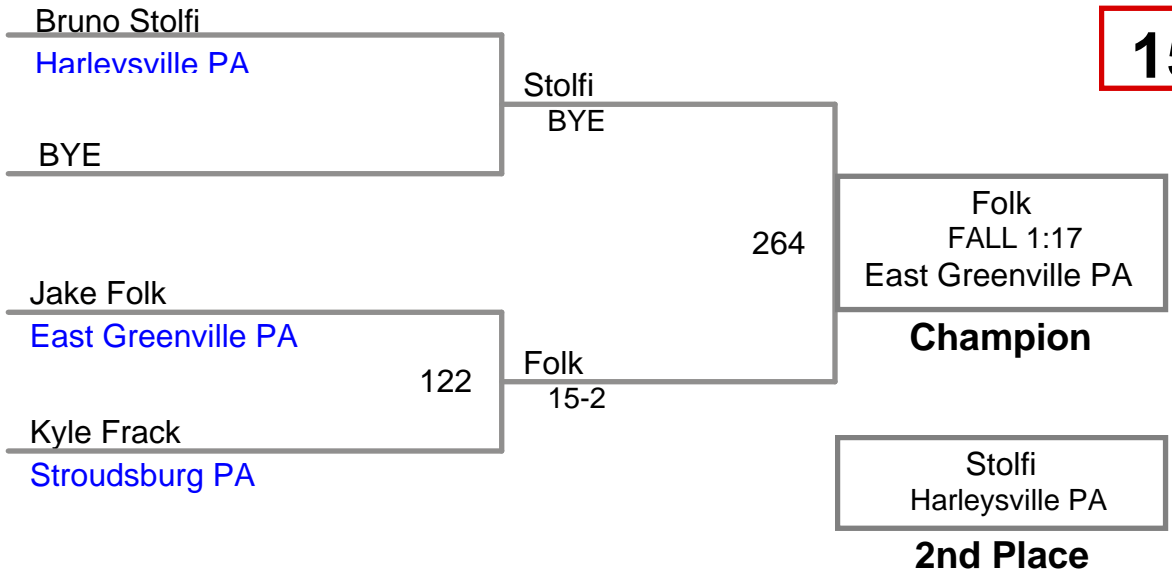

Upper Merion MAWA
Advanced

140 Lbs

Upper Merion MAWA
Advanced

145 Lbs

Upper Merion MAWA
Advanced

152 Lbs

Upper Merion MAWA
Advanced

160 Lbs