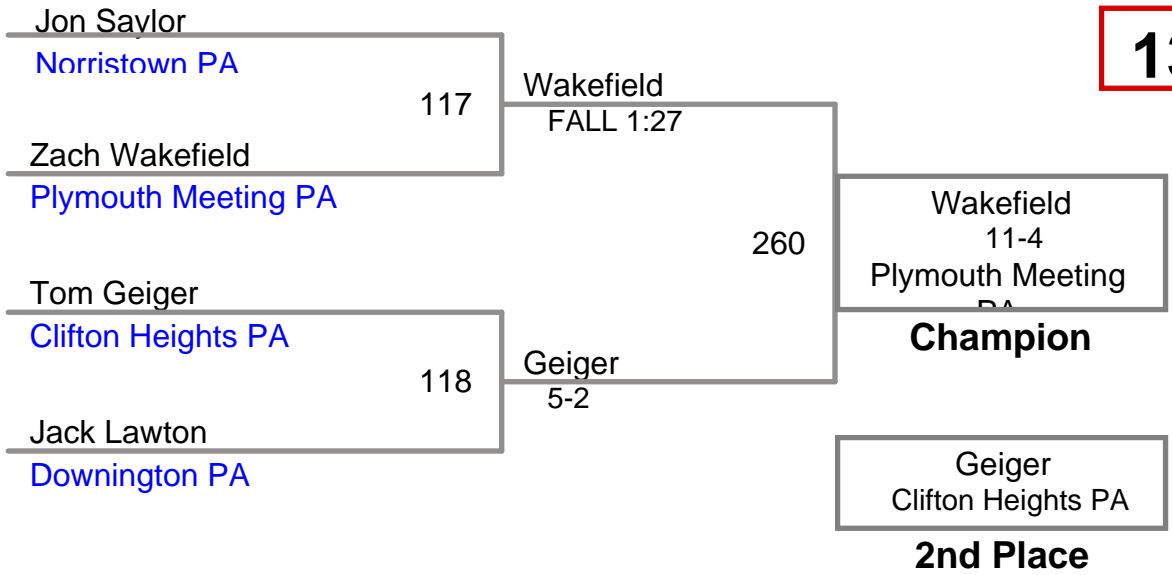

Upper Merion MAWA
Advanced

120 Lbs

Upper Merion MAWA
Advanced

125 Lbs

Upper Merion MAWA
Advanced

130 Lbs

Upper Merion MAWA
Advanced

135 Lbs

Upper Merion MAWA
Advanced

140 Lbs

Upper Merion MAWA
Advanced

145 Lbs

Upper Merion MAWA
Advanced

152 Lbs

Upper Merion MAWA
Advanced

160 Lbs