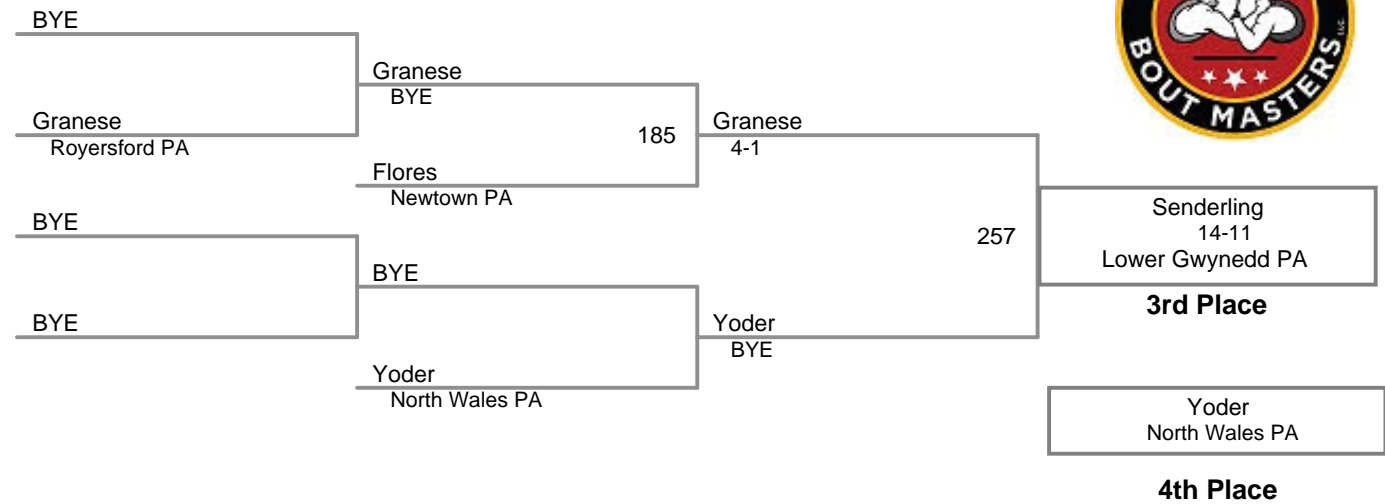

Upper Merion MAWA
Advanced

120 Lbs

Upper Merion MAWA
Advanced

125 Lbs

Upper Merion MAWA
Advanced

130 Lbs

Upper Merion MAWA
Advanced

135 Lbs

Upper Merion MAWA
Advanced

140 Lbs

Upper Merion MAWA
Advanced

145 Lbs

Upper Merion MAWA
Advanced

152 Lbs

Upper Merion MAWA
Advanced

160 Lbs