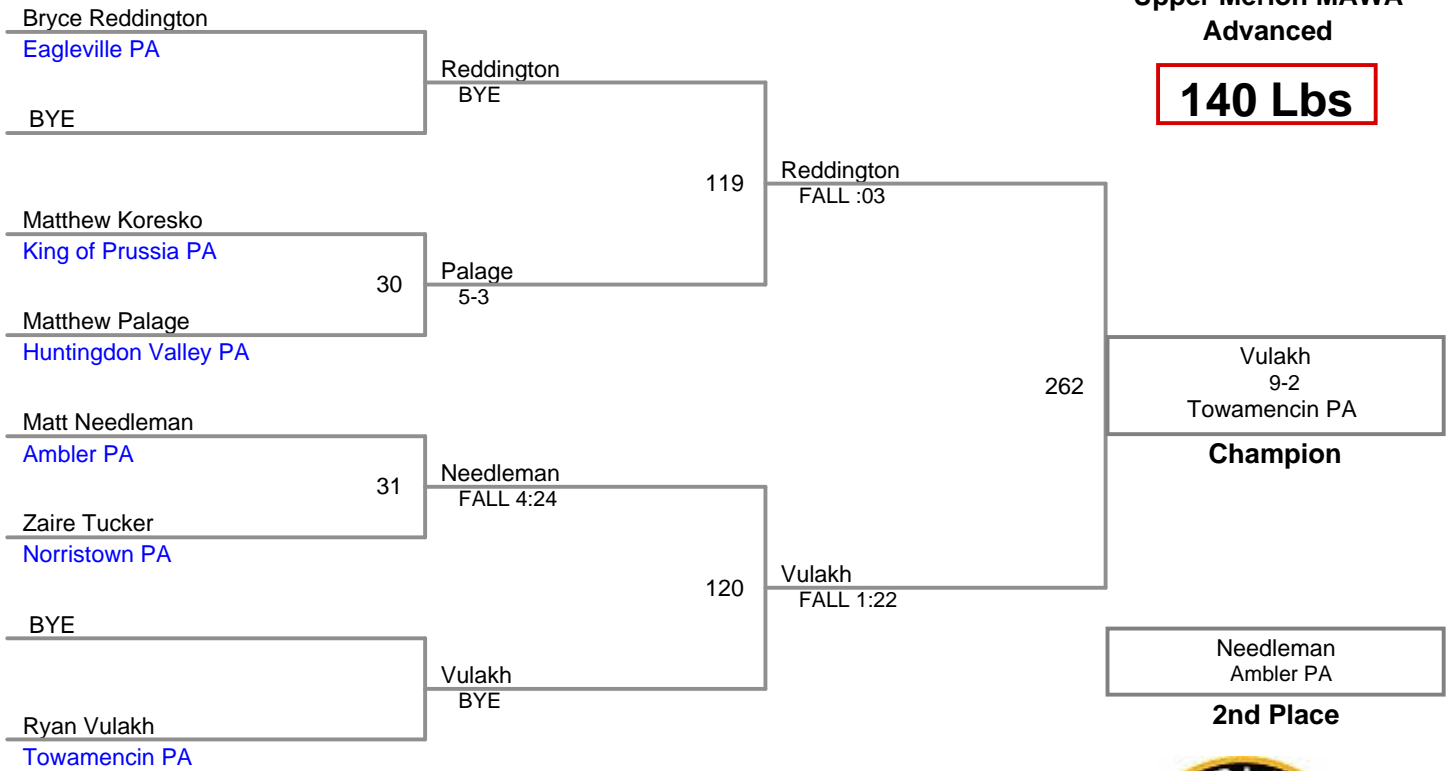

Upper Merion MAWA
Advanced

120 Lbs

Upper Merion MAWA
Advanced

125 Lbs

Upper Merion MAWA
Advanced

130 Lbs

Upper Merion MAWA
Advanced

135 Lbs

Upper Merion MAWA
Advanced

140 Lbs

Upper Merion MAWA
Advanced

145 Lbs

Upper Merion MAWA
Advanced

152 Lbs

Upper Merion MAWA
Advanced

160 Lbs