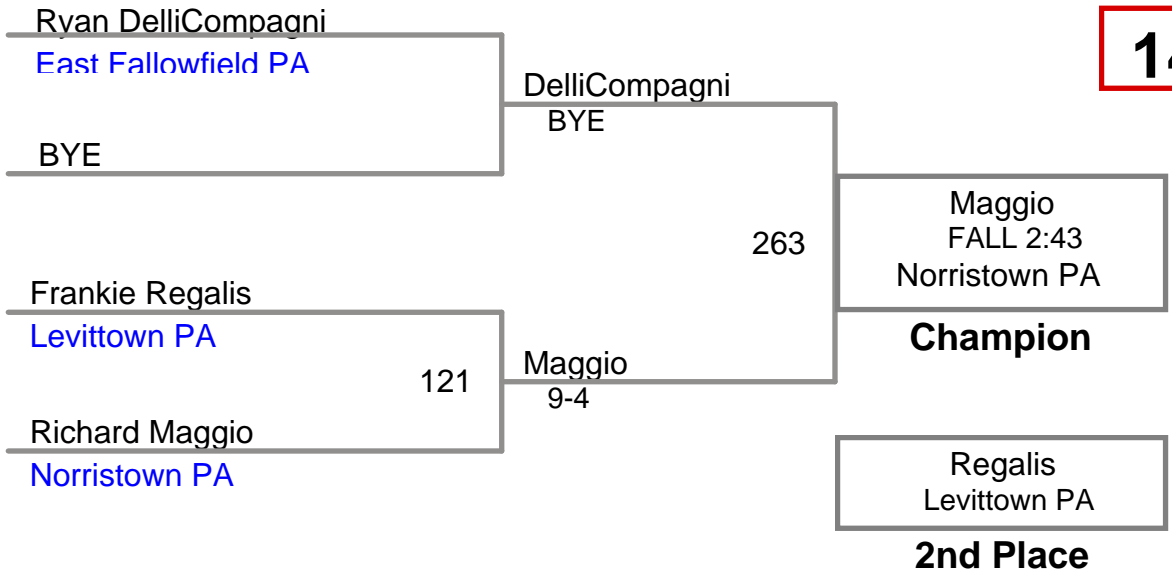

Upper Merion MAWA
Advanced

120 Lbs

Upper Merion MAWA
Advanced

125 Lbs

Upper Merion MAWA
Advanced

130 Lbs

Upper Merion MAWA
Advanced

135 Lbs

Upper Merion MAWA
Advanced

140 Lbs

Upper Merion MAWA
Advanced

145 Lbs

Upper Merion MAWA
Advanced

152 Lbs

Upper Merion MAWA
Advanced

160 Lbs