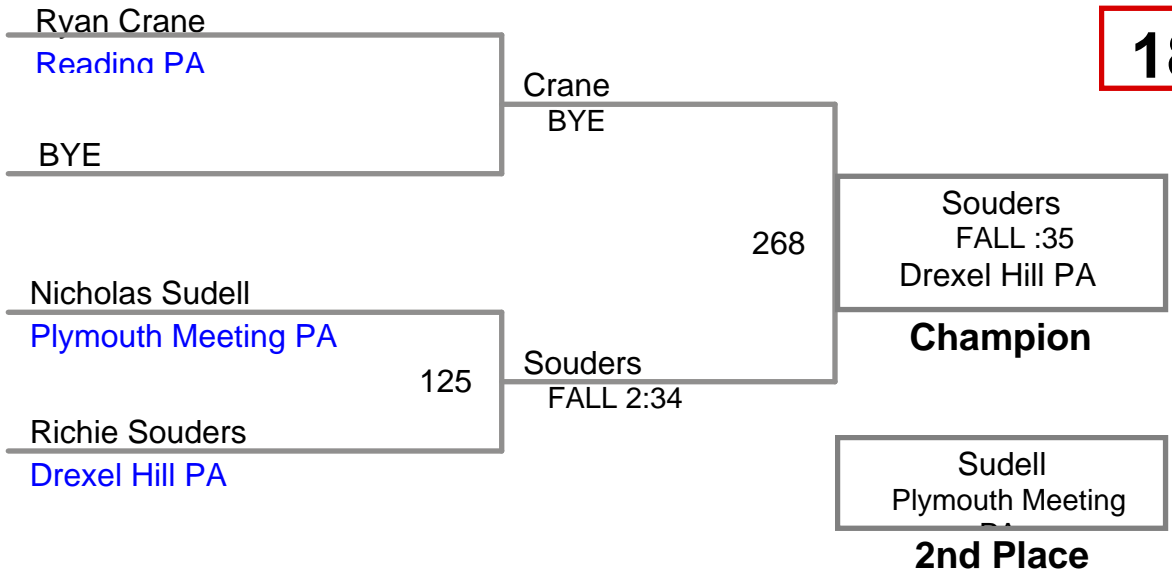

Upper Merion MAWA
Advanced

189 Lbs