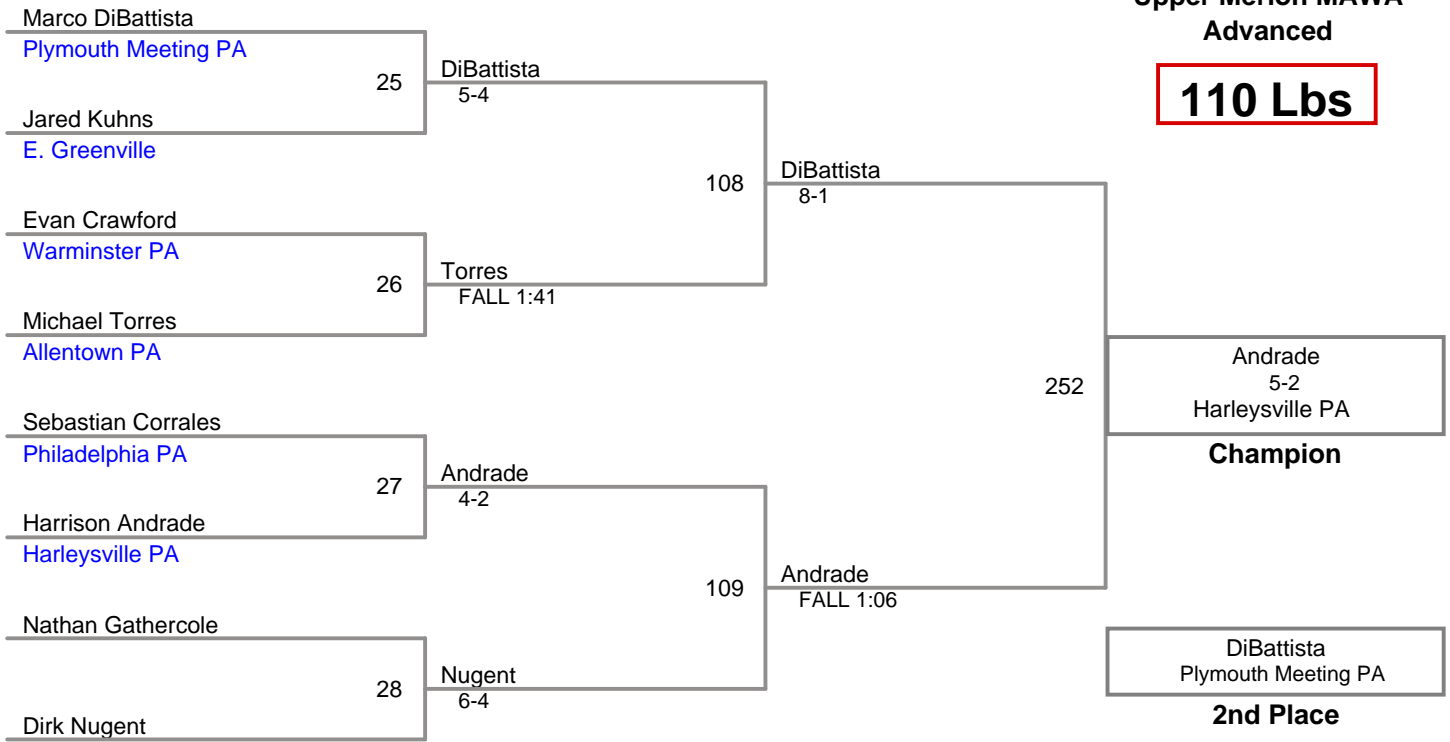

Upper Merion MAWA
Advanced

93 Lbs

Upper Merion MAWA
Advanced

105 Lbs

Upper Merion MAWA
Advanced

110 Lbs

Upper Merion MAWA
Advanced

115 Lbs

Upper Merion MAWA
Advanced

120 Lbs

Upper Merion MAWA
Advanced

125 Lbs

Upper Merion MAWA
Advanced

130 Lbs

Upper Merion MAWA
Advanced

135 Lbs