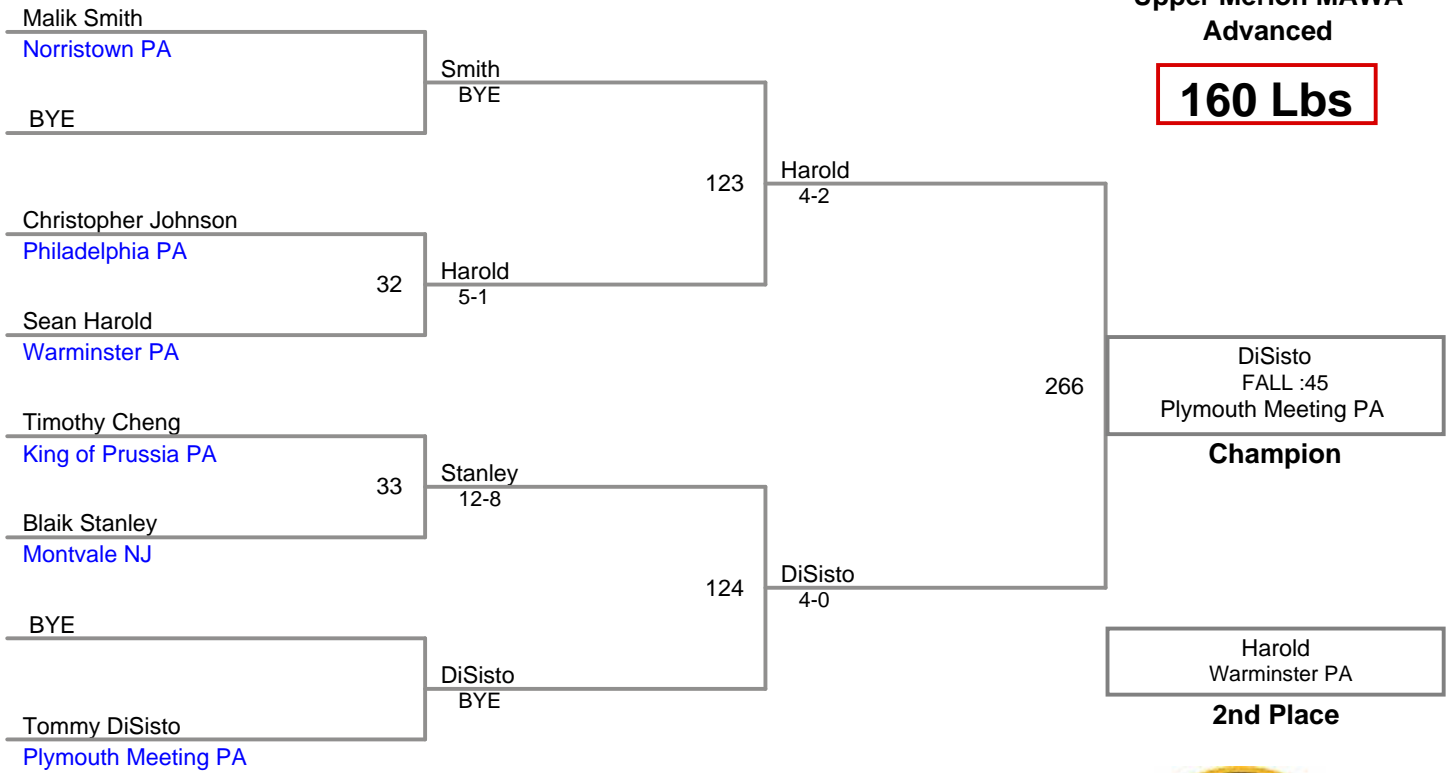

Upper Merion MAWA
Advanced

140 Lbs

Upper Merion MAWA
Advanced

145 Lbs

Upper Merion MAWA
Advanced

152 Lbs

Upper Merion MAWA
Advanced

160 Lbs

Upper Merion MAWA
Advanced

171 Lbs

Upper Merion MAWA
Advanced

189 Lbs

Upper Merion MAWA
Advanced

220 Lbs

4th Place

Upper Merion MAWA
Advanced