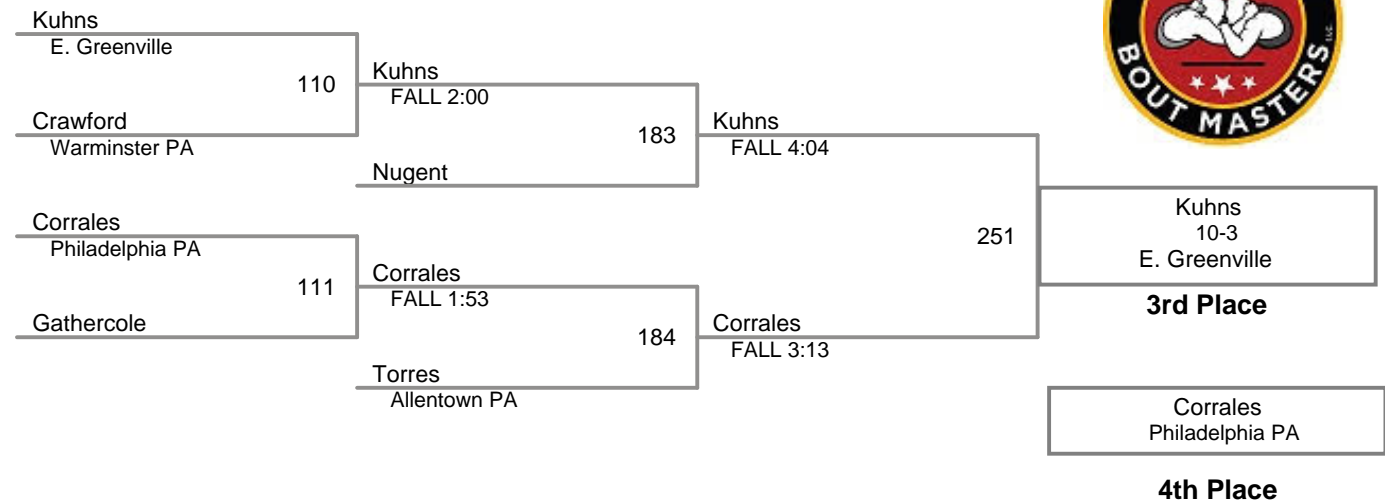

Upper Merion MAWA
Advanced

93 Lbs

Upper Merion MAWA
Advanced

105 Lbs

Upper Merion MAWA
Advanced

110 Lbs

Upper Merion MAWA
Advanced

115 Lbs