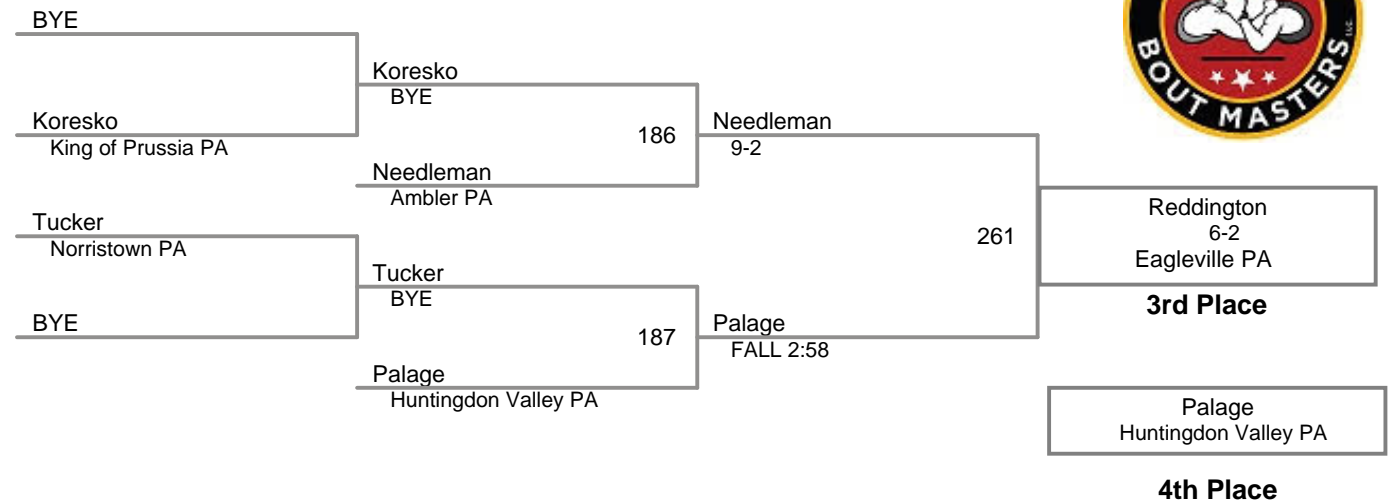

Upper Merion MAWA
Advanced

140 Lbs