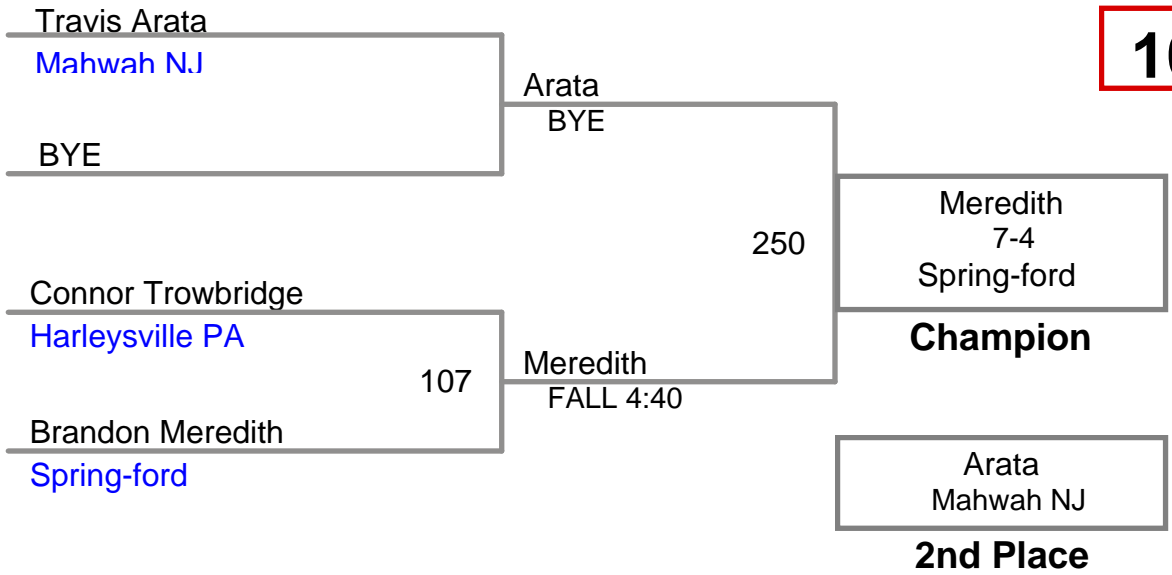

Upper Merion MAWA
Advanced

93 Lbs

Upper Merion MAWA
Advanced

105 Lbs

Upper Merion MAWA
Advanced

110 Lbs

Upper Merion MAWA
Advanced

115 Lbs

Upper Merion MAWA
Advanced

120 Lbs

Upper Merion MAWA
Advanced

125 Lbs

Upper Merion MAWA
Advanced

130 Lbs

Upper Merion MAWA
Advanced

135 Lbs