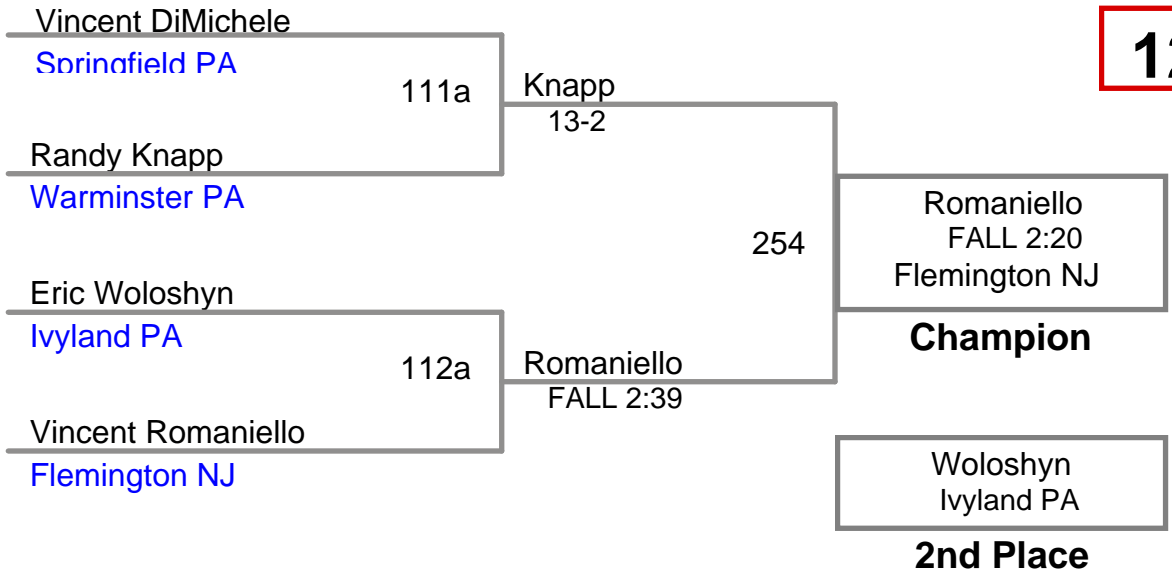

Upper Merion MAWA
Advanced

93 Lbs

Upper Merion MAWA
Advanced

105 Lbs

Upper Merion MAWA
Advanced

110 Lbs

Upper Merion MAWA
Advanced

115 Lbs

Upper Merion MAWA
Advanced

120 Lbs

Upper Merion MAWA
Advanced

125 Lbs

Upper Merion MAWA
Advanced

130 Lbs

Upper Merion MAWA
Advanced

135 Lbs