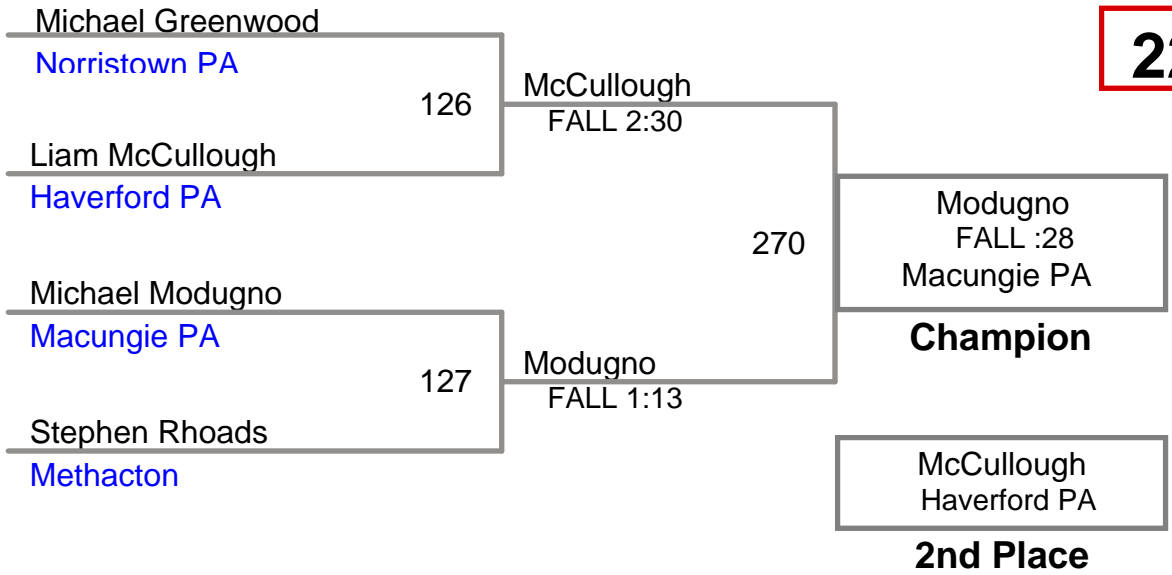

Upper Merion MAWA
Advanced

171 Lbs

Upper Merion MAWA
Advanced

189 Lbs

Upper Merion MAWA
Advanced

220 Lbs

4th Place

Upper Merion MAWA
Advanced