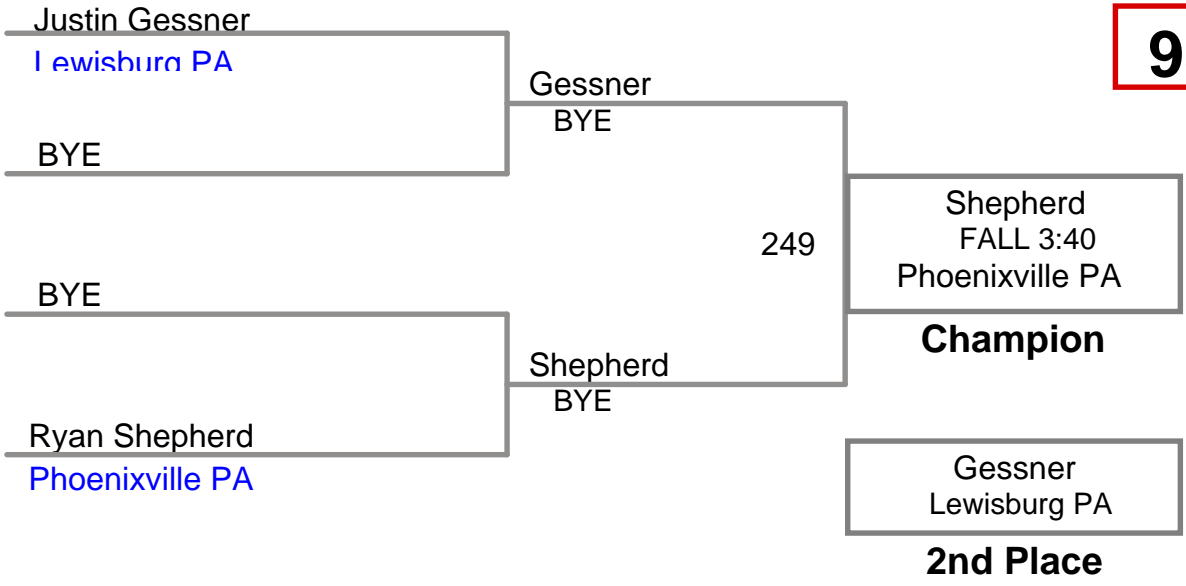

Upper Merion MAWA
Advanced

93 Lbs

Upper Merion MAWA
Advanced

105 Lbs

Upper Merion MAWA
Advanced

110 Lbs

Upper Merion MAWA
Advanced

115 Lbs

Upper Merion MAWA
Advanced

120 Lbs

Upper Merion MAWA
Advanced

125 Lbs

Upper Merion MAWA
Advanced

130 Lbs

Upper Merion MAWA
Advanced

135 Lbs