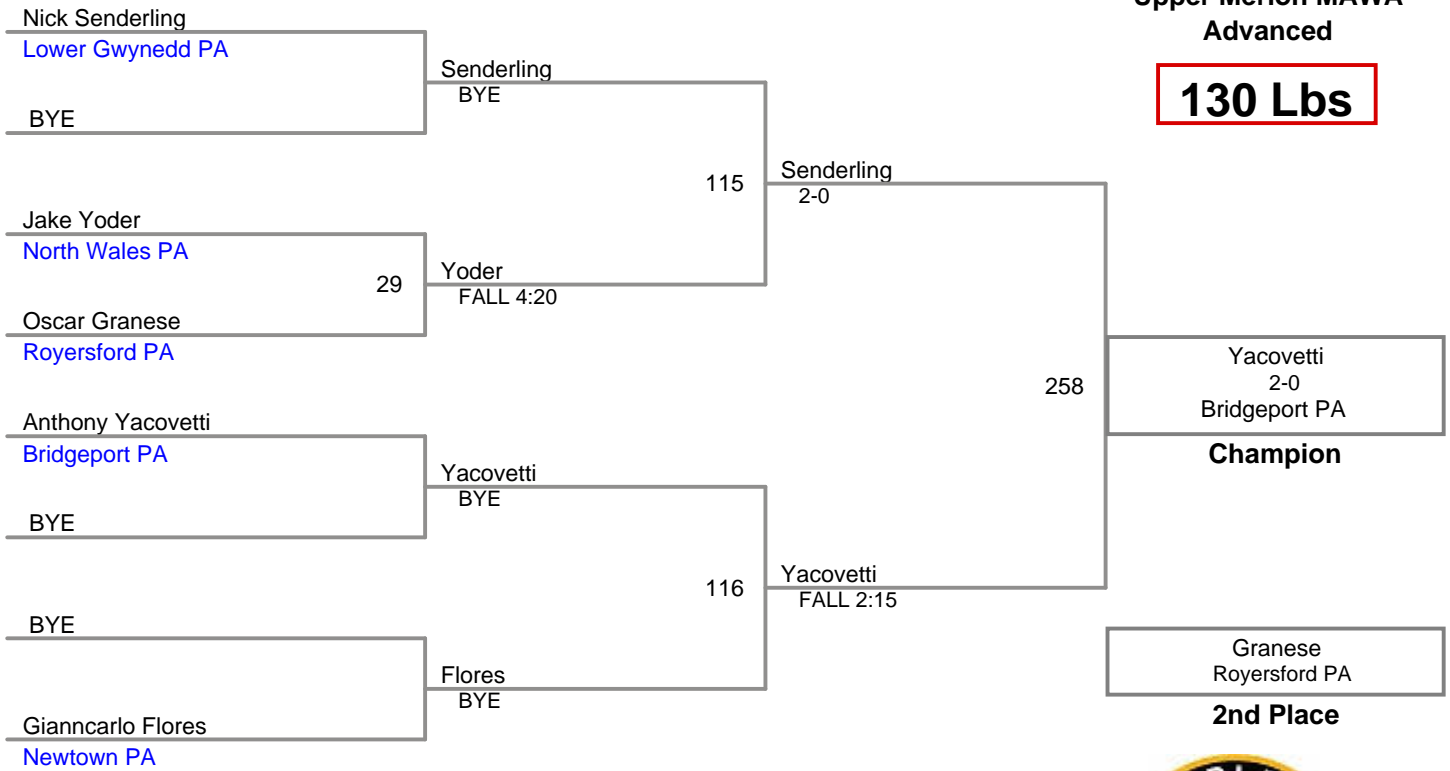

Upper Merion MAWA
Advanced

120 Lbs

Upper Merion MAWA
Advanced

125 Lbs

Upper Merion MAWA
Advanced

130 Lbs

Upper Merion MAWA
Advanced

135 Lbs

Upper Merion MAWA
Advanced

140 Lbs

Upper Merion MAWA
Advanced

145 Lbs

Upper Merion MAWA
Advanced

152 Lbs

Upper Merion MAWA
Advanced

160 Lbs