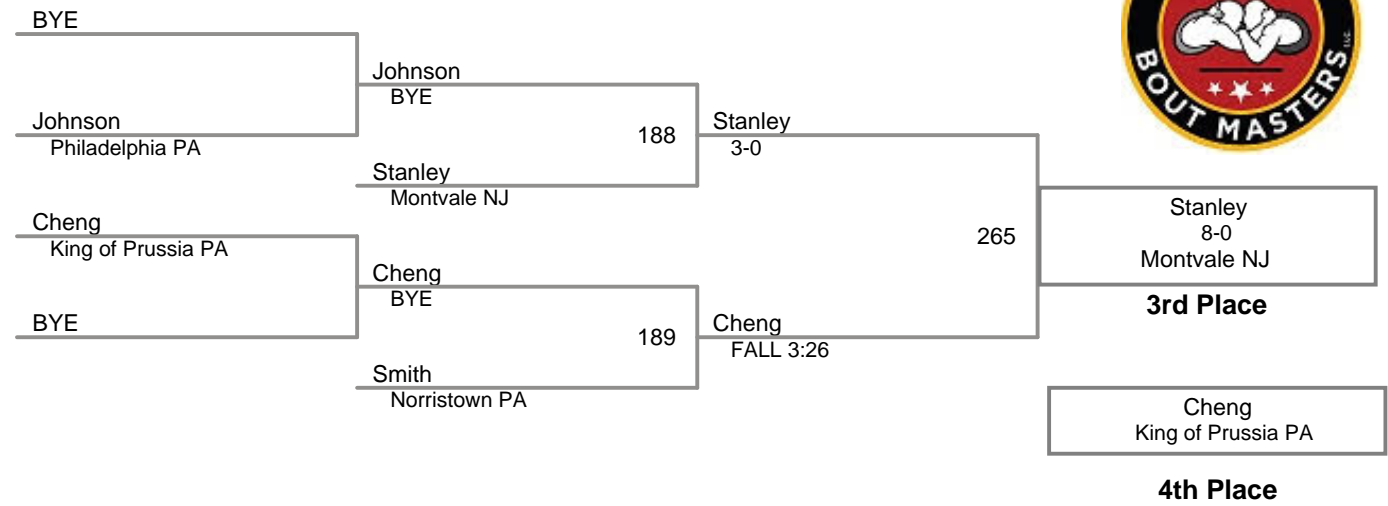

Upper Merion MAWA
Advanced

140 Lbs

Upper Merion MAWA
Advanced

145 Lbs

Upper Merion MAWA
Advanced

152 Lbs

Upper Merion MAWA
Advanced

160 Lbs

Upper Merion MAWA
Advanced

171 Lbs

Upper Merion MAWA
Advanced

189 Lbs

Upper Merion MAWA
Advanced

220 Lbs

4th Place

Upper Merion MAWA
Advanced