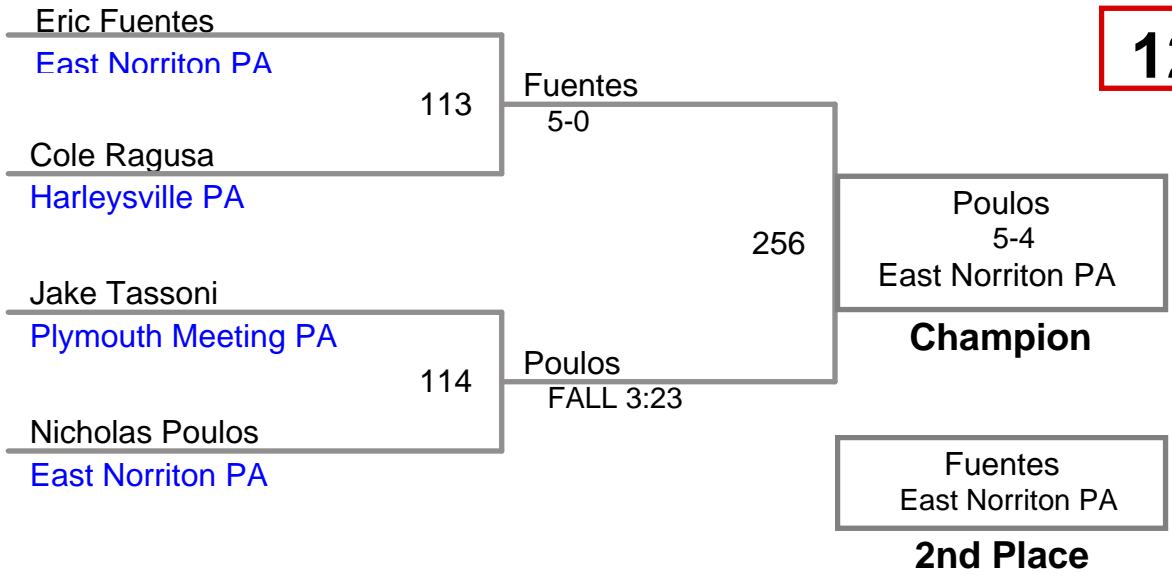

Upper Merion MAWA
Advanced

93 Lbs

Upper Merion MAWA
Advanced

105 Lbs

Upper Merion MAWA
Advanced

110 Lbs

Upper Merion MAWA
Advanced

115 Lbs

Upper Merion MAWA
Advanced

120 Lbs

Upper Merion MAWA
Advanced

125 Lbs

Upper Merion MAWA
Advanced

130 Lbs

Upper Merion MAWA
Advanced

135 Lbs