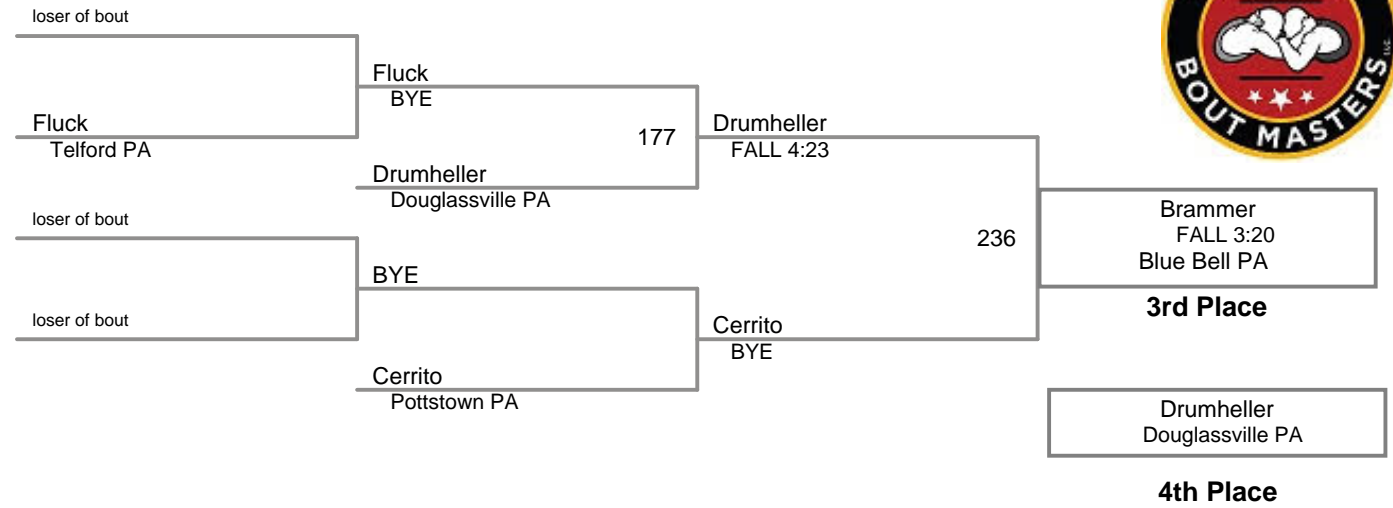

Upper Merion MAWA
Intermediate

75 Lbs

Upper Merion MAWA
Intermediate

80 Lbs

BYE

4th Place

Upper Merion MAWA
Intermediate

85 Lbs

Upper Merion MAWA
Intermediate

90 Lbs

Upper Merion MAWA
Intermediate

95 Lbs

Upper Merion MAWA
Intermediate

100 Lbs

Upper Merion MAWA
Intermediate

105 Lbs