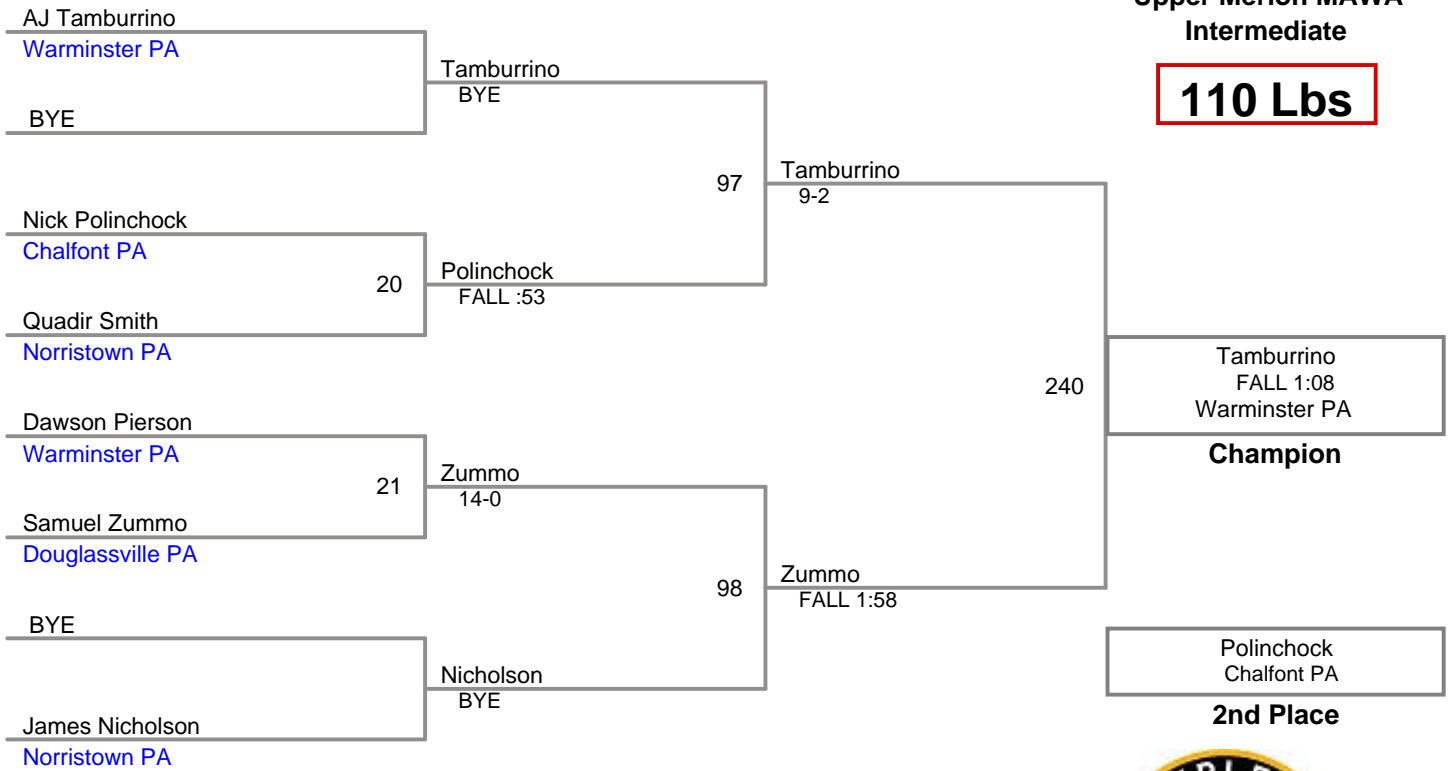

Upper Merion MAWA
Intermediate

110 Lbs