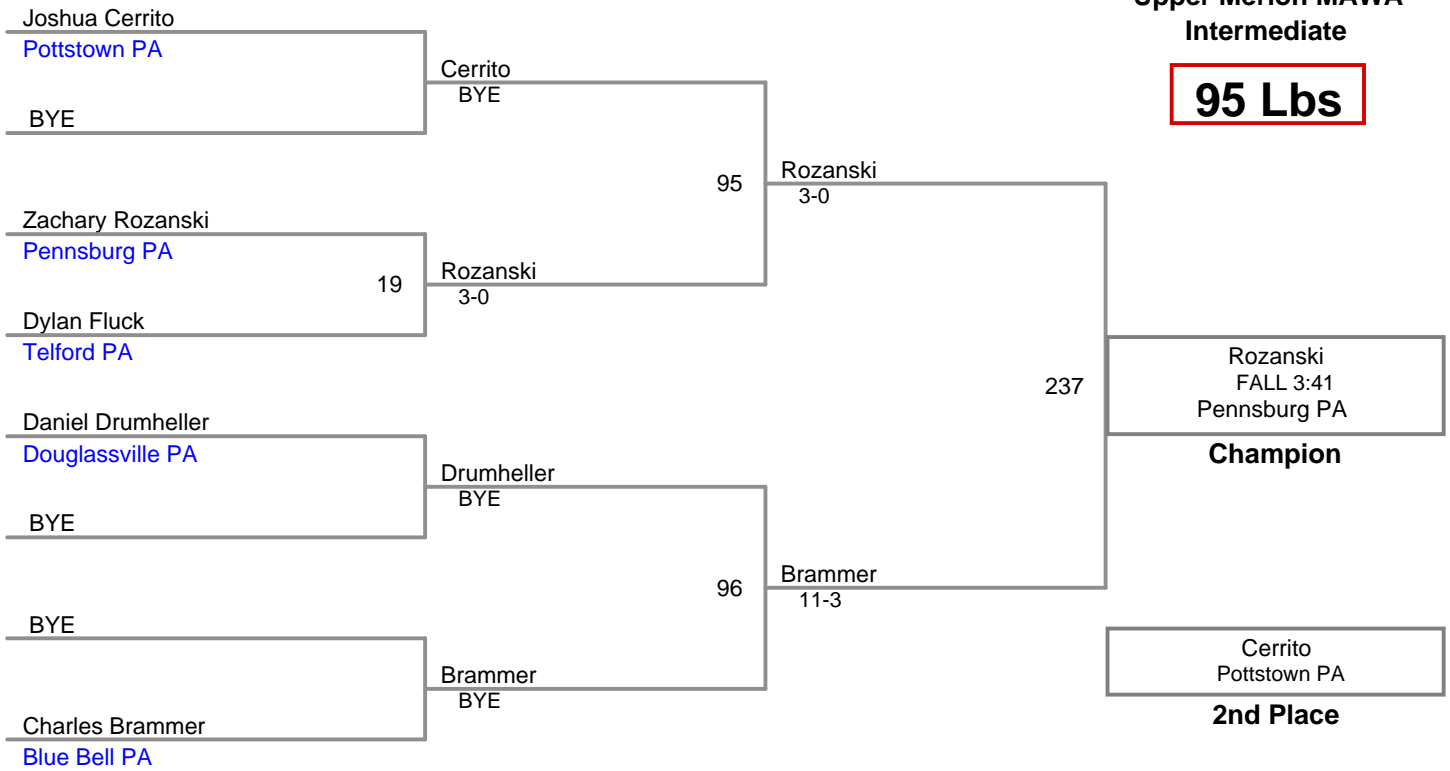

Upper Merion MAWA
Intermediate

75 Lbs

Upper Merion MAWA
Intermediate

80 Lbs

BYE

4th Place

Upper Merion MAWA
Intermediate

85 Lbs

Upper Merion MAWA
Intermediate

90 Lbs

Upper Merion MAWA
Intermediate

95 Lbs

Upper Merion MAWA
Intermediate

100 Lbs

Upper Merion MAWA
Intermediate

105 Lbs