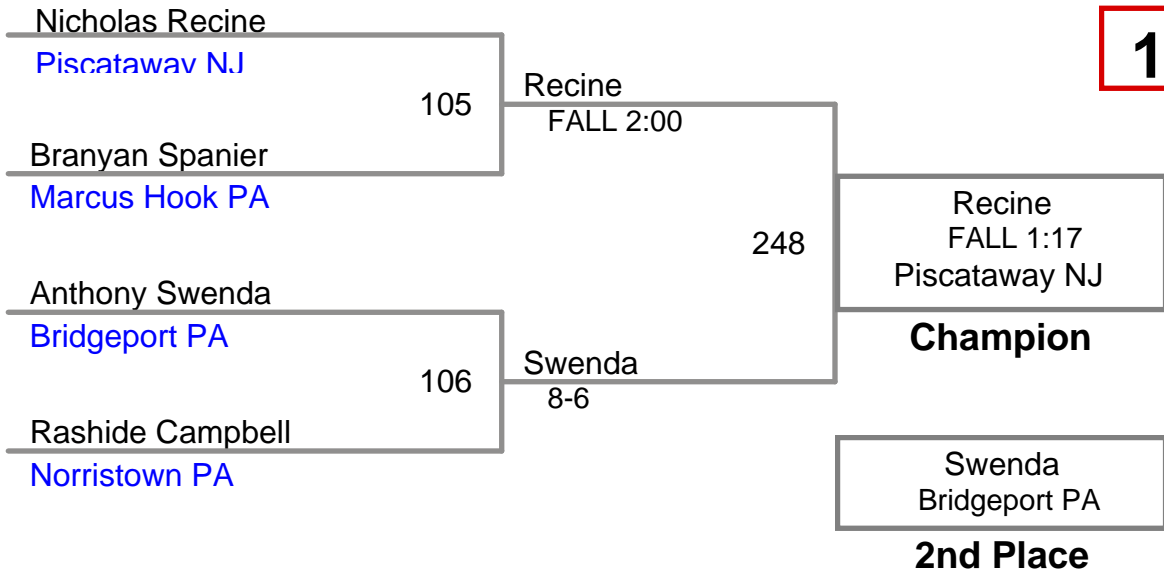

Upper Merion MAWA
Intermediate

150 Lbs