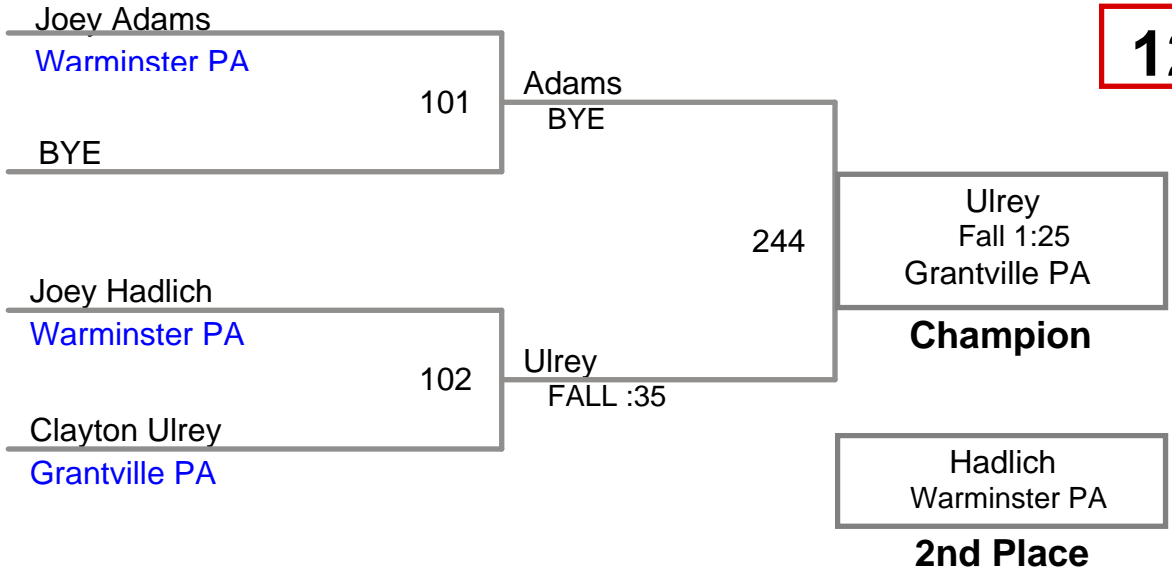

Upper Merion MAWA
Intermediate

110 Lbs

Upper Merion MAWA
Intermediate

115 Lbs

Upper Merion MAWA
Intermediate

120 Lbs

Upper Merion MAWA
Intermediate

128 Lbs