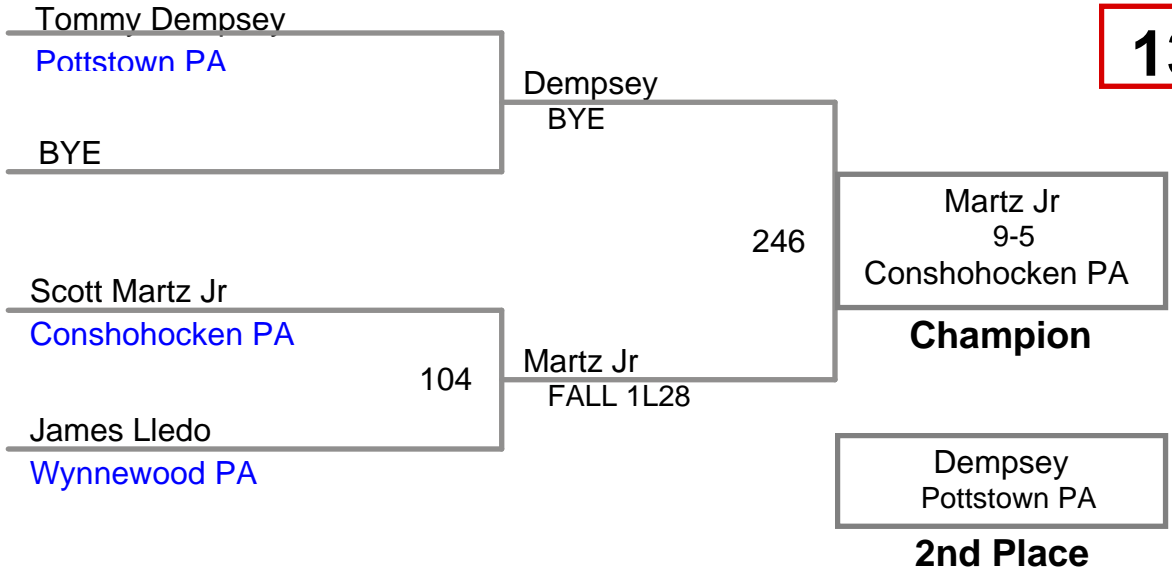

Upper Merion MAWA
Intermediate

136 Lbs