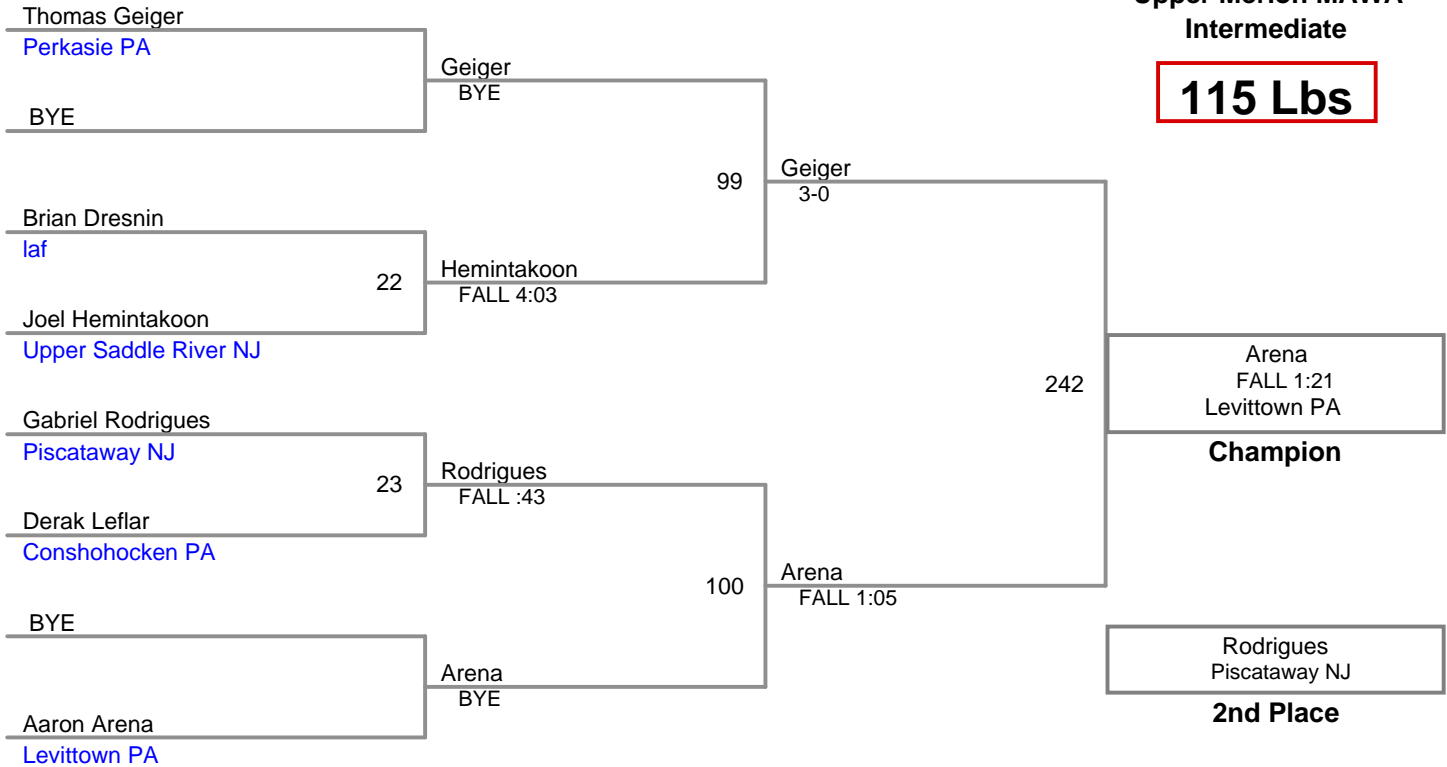

Upper Merion MAWA
Intermediate

75 Lbs

Upper Merion MAWA
Intermediate

80 Lbs

BYE

4th Place

Upper Merion MAWA
Intermediate

85 Lbs

Upper Merion MAWA
Intermediate

90 Lbs

Upper Merion MAWA
Intermediate

95 Lbs

Upper Merion MAWA
Intermediate

100 Lbs

Upper Merion MAWA
Intermediate

105 Lbs

Upper Merion MAWA
Intermediate

110 Lbs

Upper Merion MAWA
Intermediate

115 Lbs

Upper Merion MAWA
Intermediate

120 Lbs

Upper Merion MAWA
Intermediate

128 Lbs