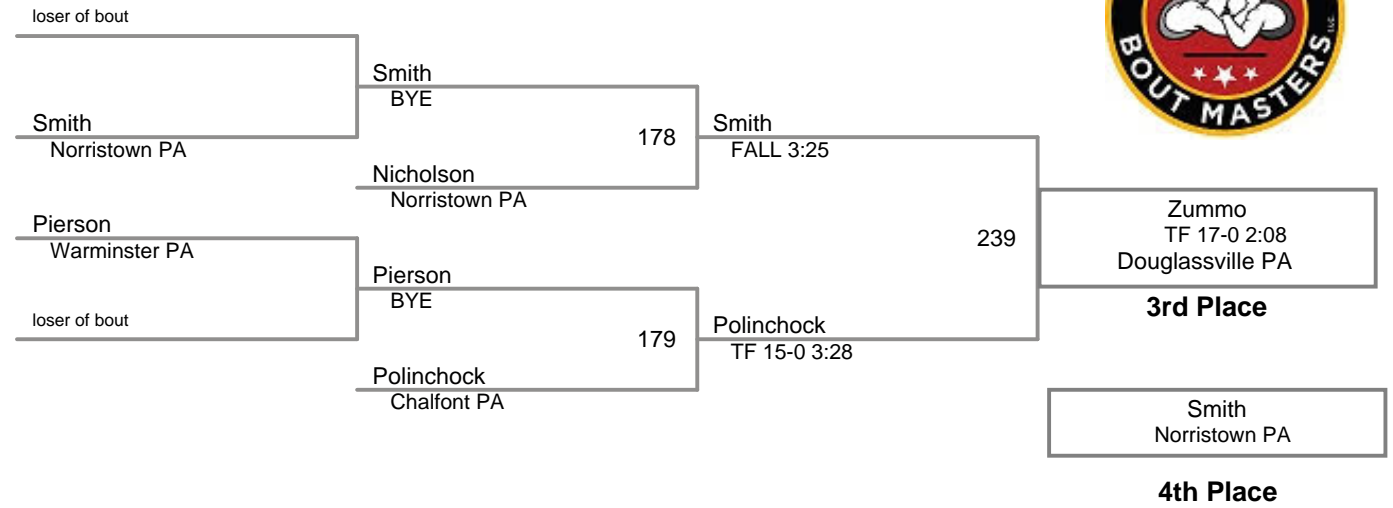

Upper Merion MAWA
Intermediate

90 Lbs

Upper Merion MAWA
Intermediate

95 Lbs

Upper Merion MAWA
Intermediate

100 Lbs

Upper Merion MAWA
Intermediate

105 Lbs

Upper Merion MAWA
Intermediate

110 Lbs

Upper Merion MAWA
Intermediate

115 Lbs

Upper Merion MAWA
Intermediate

120 Lbs

Upper Merion MAWA
Intermediate

128 Lbs