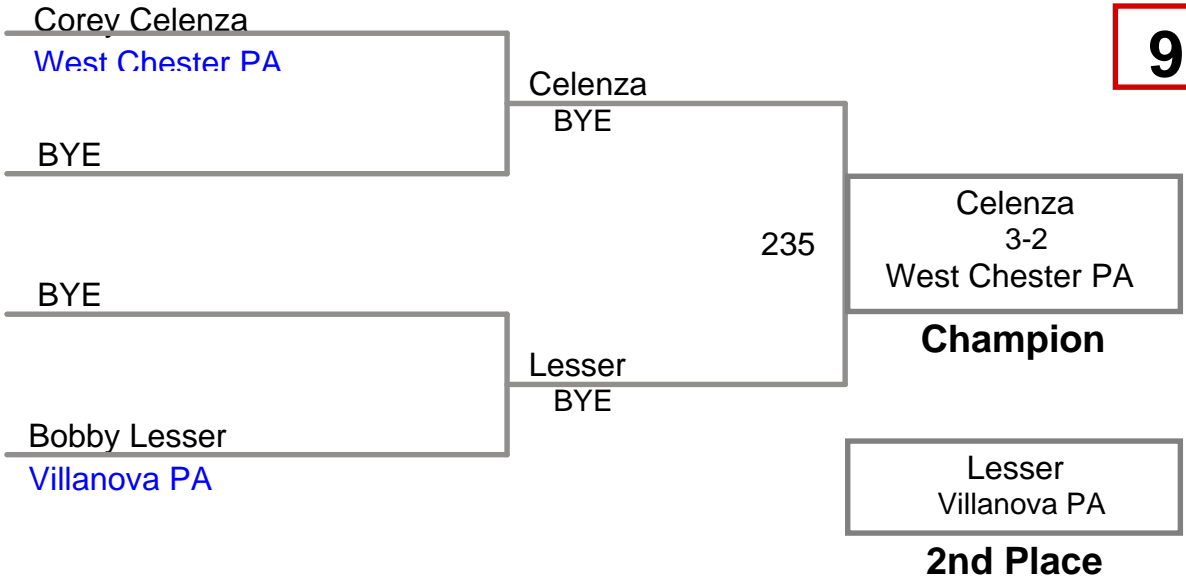

Upper Merion MAWA
Intermediate

75 Lbs

Upper Merion MAWA
Intermediate

80 Lbs

BYE

4th Place

Upper Merion MAWA
Intermediate

85 Lbs

Upper Merion MAWA
Intermediate

90 Lbs

Upper Merion MAWA
Intermediate

95 Lbs

Upper Merion MAWA
Intermediate

100 Lbs

Upper Merion MAWA
Intermediate

105 Lbs