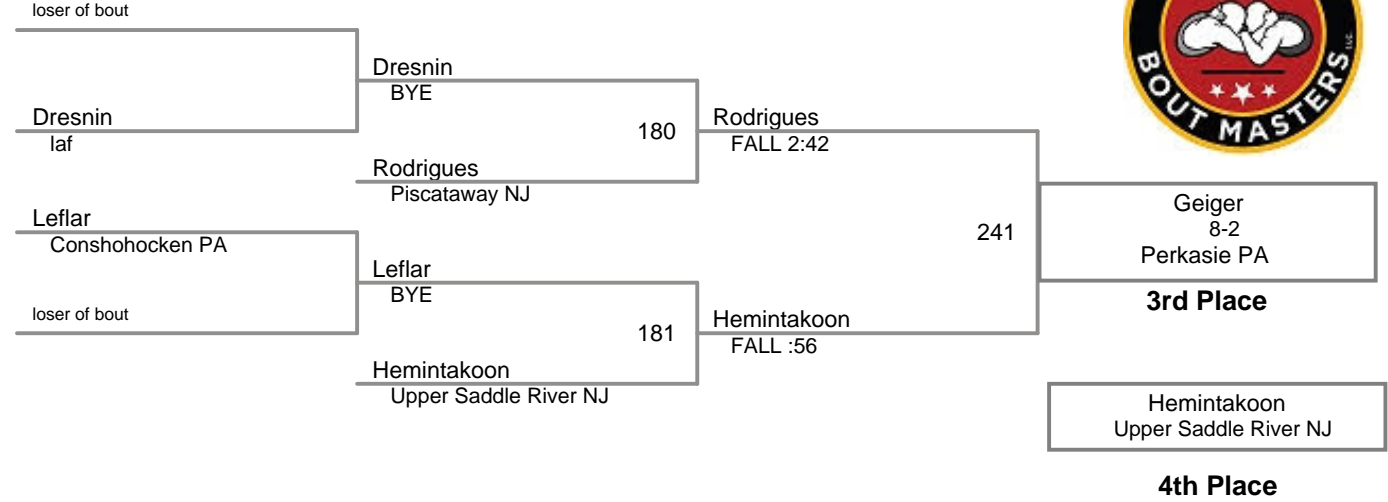

Upper Merion MAWA
Intermediate

75 Lbs

Upper Merion MAWA
Intermediate

80 Lbs

BYE

4th Place

Upper Merion MAWA
Intermediate

85 Lbs

Upper Merion MAWA
Intermediate

90 Lbs

Upper Merion MAWA
Intermediate

95 Lbs

Upper Merion MAWA
Intermediate

100 Lbs

Upper Merion MAWA
Intermediate

105 Lbs

Upper Merion MAWA
Intermediate

110 Lbs

Upper Merion MAWA
Intermediate

115 Lbs

Upper Merion MAWA
Intermediate

120 Lbs

Upper Merion MAWA
Intermediate

128 Lbs