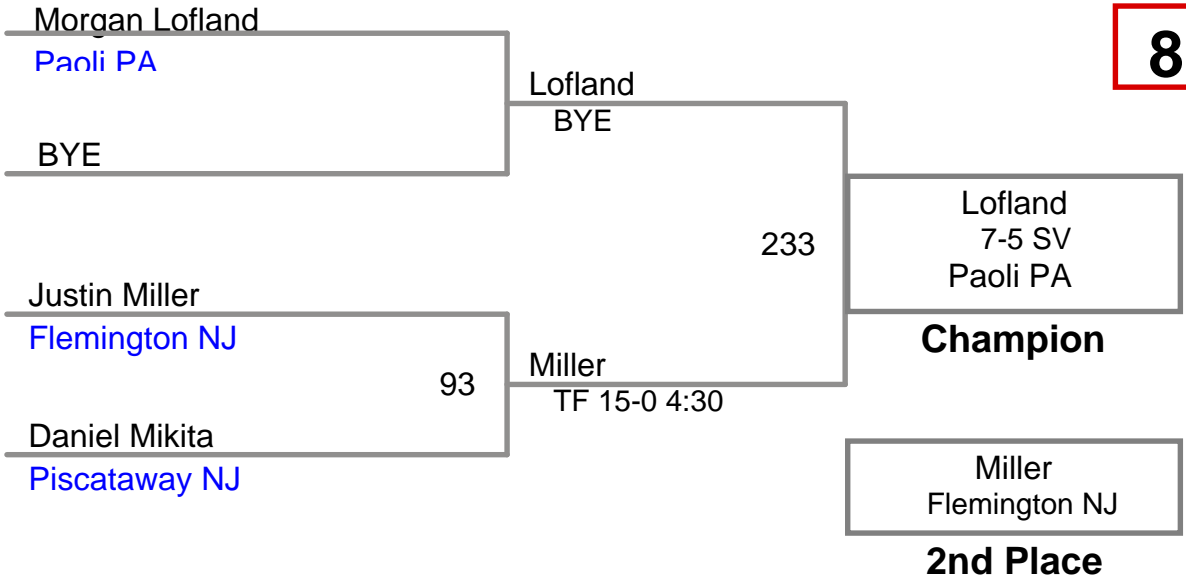

Upper Merion MAWA
Intermediate

75 Lbs

Upper Merion MAWA
Intermediate

80 Lbs

BYE

4th Place

Upper Merion MAWA
Intermediate

85 Lbs

Upper Merion MAWA
Intermediate

90 Lbs

Upper Merion MAWA
Intermediate

95 Lbs

Upper Merion MAWA
Intermediate

100 Lbs

Upper Merion MAWA
Intermediate

105 Lbs