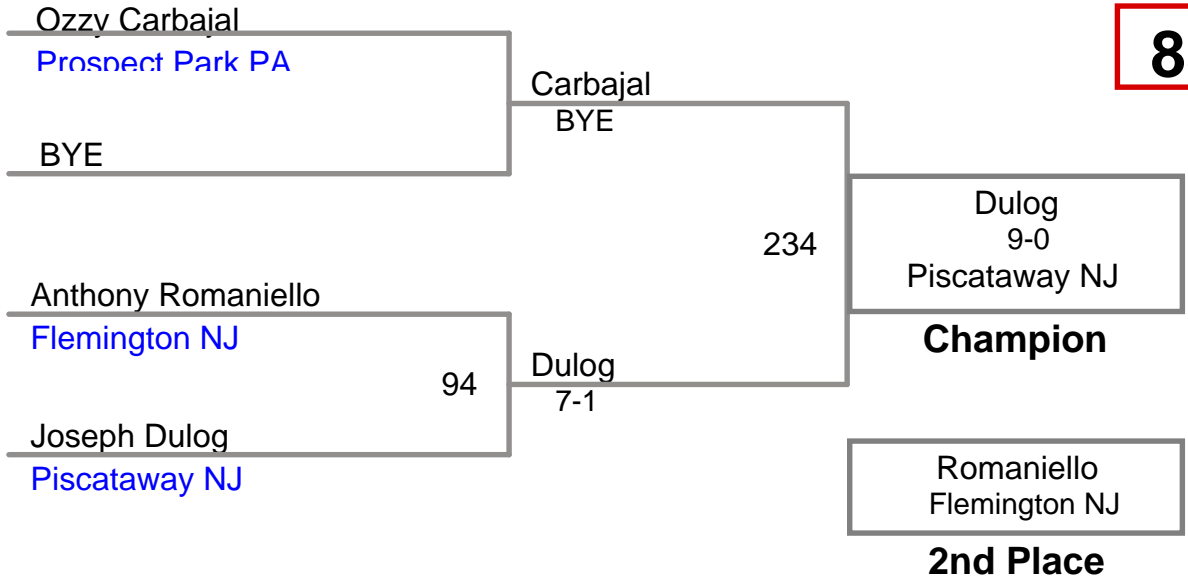

Upper Merion MAWA
Intermediate

75 Lbs

Upper Merion MAWA
Intermediate

80 Lbs

BYE

4th Place

Upper Merion MAWA
Intermediate

85 Lbs

Upper Merion MAWA
Intermediate

90 Lbs

Upper Merion MAWA
Intermediate

95 Lbs

Upper Merion MAWA
Intermediate

100 Lbs

Upper Merion MAWA
Intermediate

105 Lbs