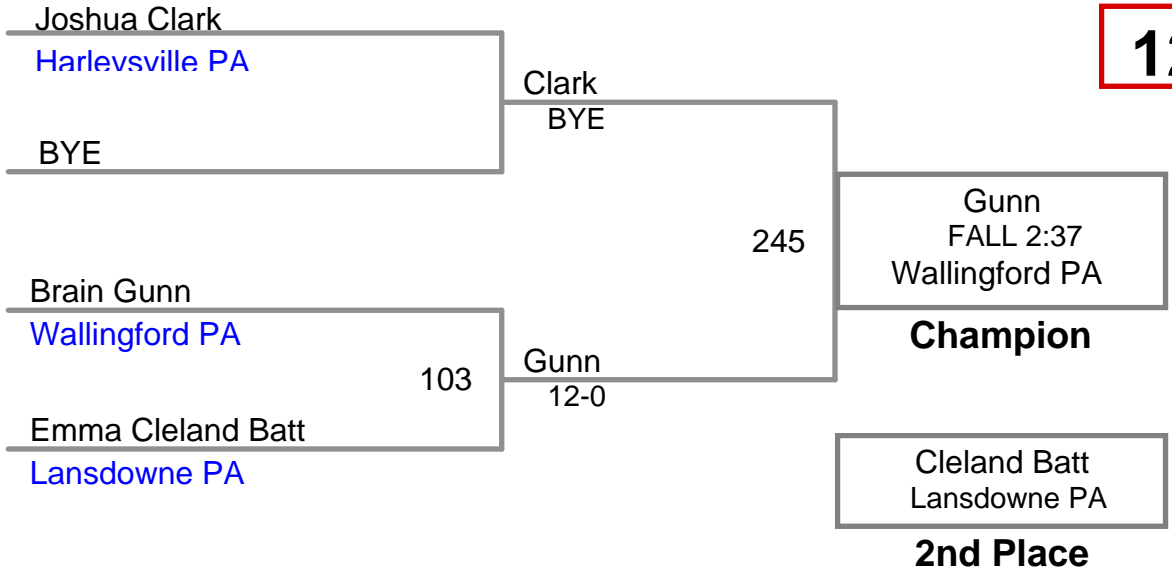

Upper Merion MAWA
Intermediate

110 Lbs

Upper Merion MAWA
Intermediate

115 Lbs

Upper Merion MAWA
Intermediate

120 Lbs

Upper Merion MAWA
Intermediate

128 Lbs