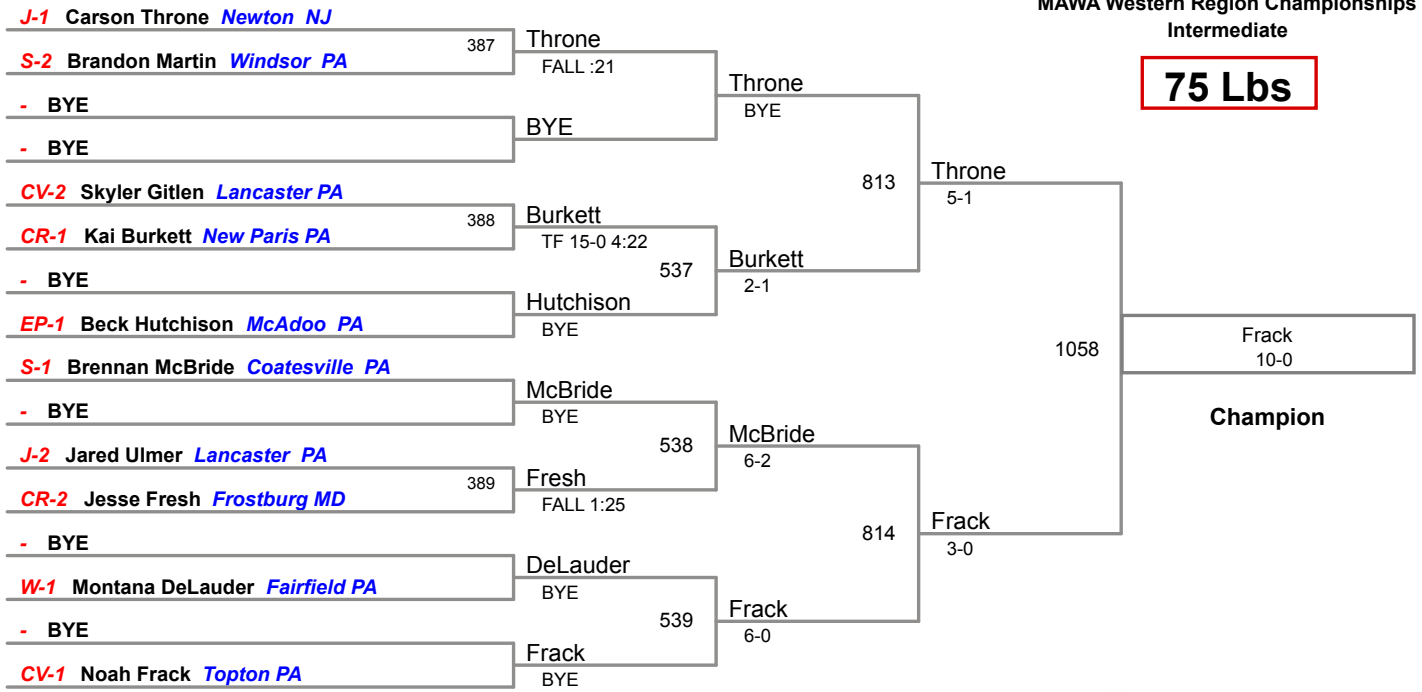

MAWA Western Region Championships
Intermediate

75 Lbs

MAWA Western Region Championships
Intermediate

80 Lbs

MAWA Western Region Championships
Intermediate

85 Lbs

MAWA Western Region Championships
Intermediate

90 Lbs

MAWA Western Region Championships
Intermediate

95 Lbs

MAWA Western Region Championships
Intermediate

100 Lbs

MAWA Western Region Championships
Intermediate

105 Lbs

Champion