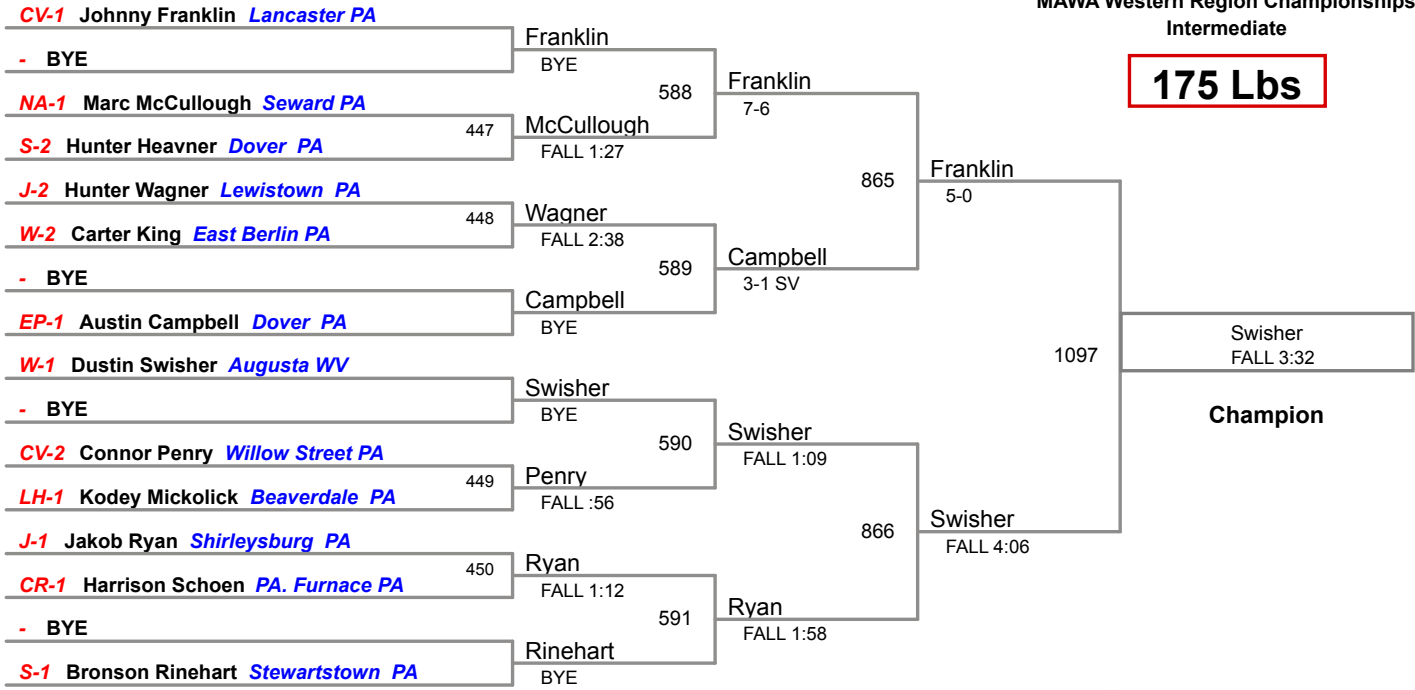

MAWA Western Region Championships
Intermediate

175 Lbs

5th Place

3rd Place