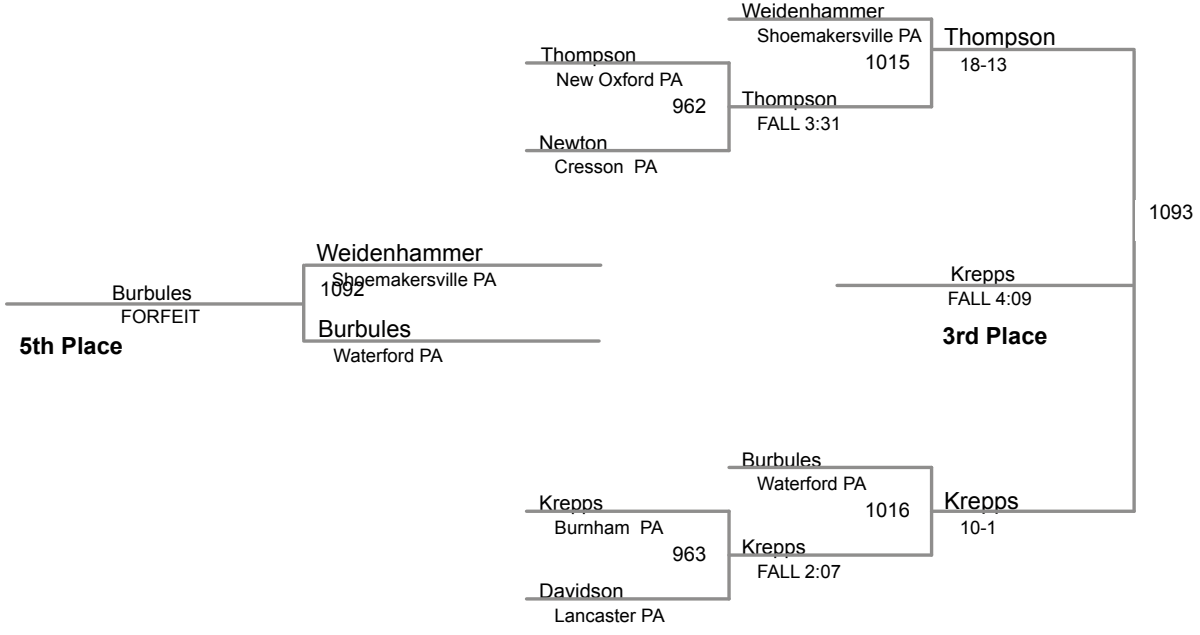

MAWA Western Region Championships
Intermediate

150 Lbs