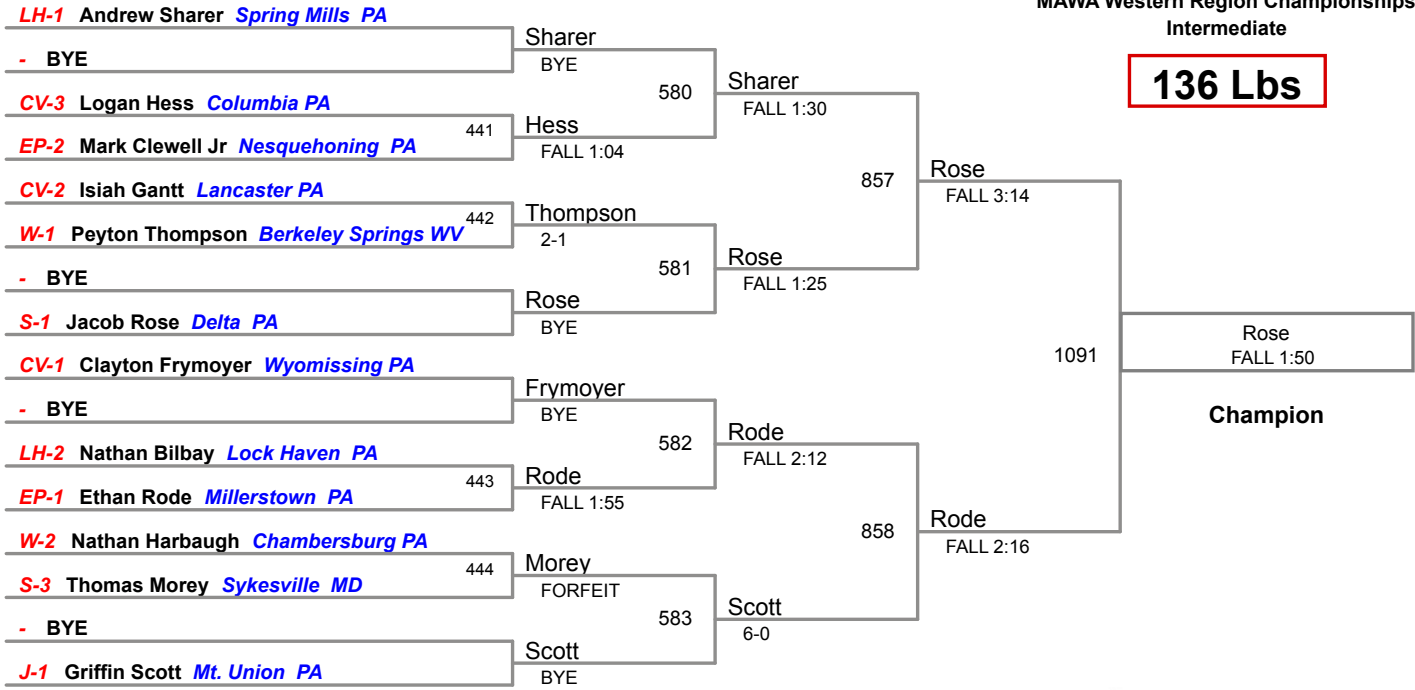

MAWA Western Region Championships
Intermediate

128 Lbs

Champion

5th Place

3rd Place

MAWA Western Region Championships
Intermediate

136 Lbs

MAWA Western Region Championships
Intermediate

150 Lbs

MAWA Western Region Championships
Intermediate

175 Lbs

5th Place

3rd Place

MAWA Western Region Championships
Intermediate

220 Lbs