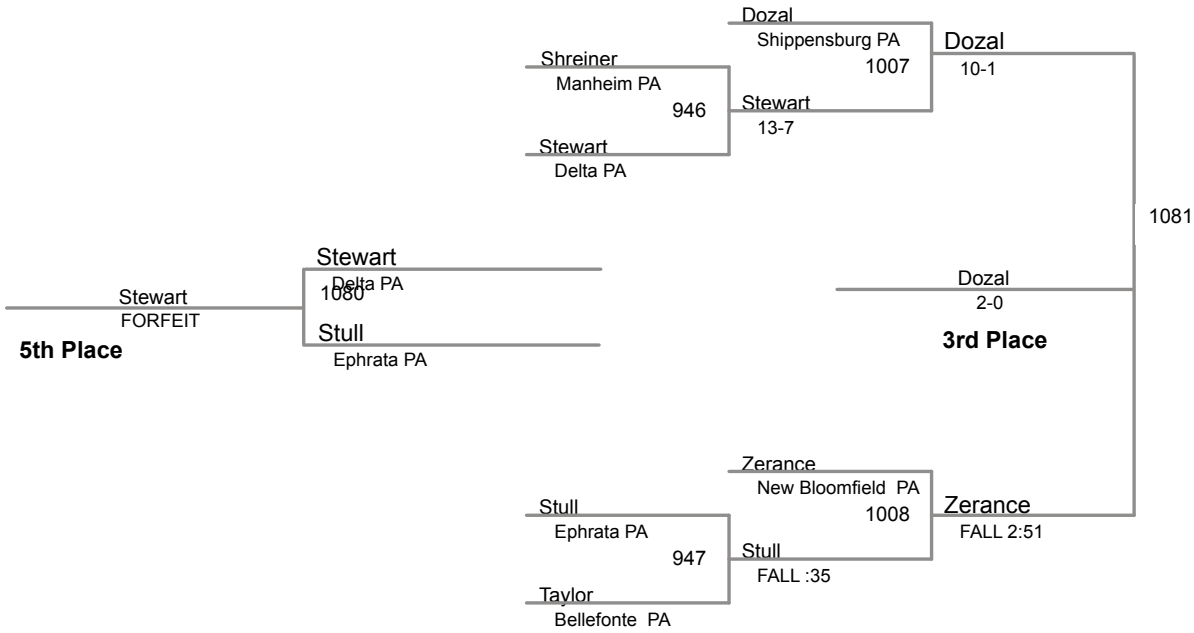

5th Place

3rd Place

110 Lbs

MAWA Western Region Championships
Intermediate

115 Lbs

MAWA Western Region Championships
Intermediate

120 Lbs

3rd Place