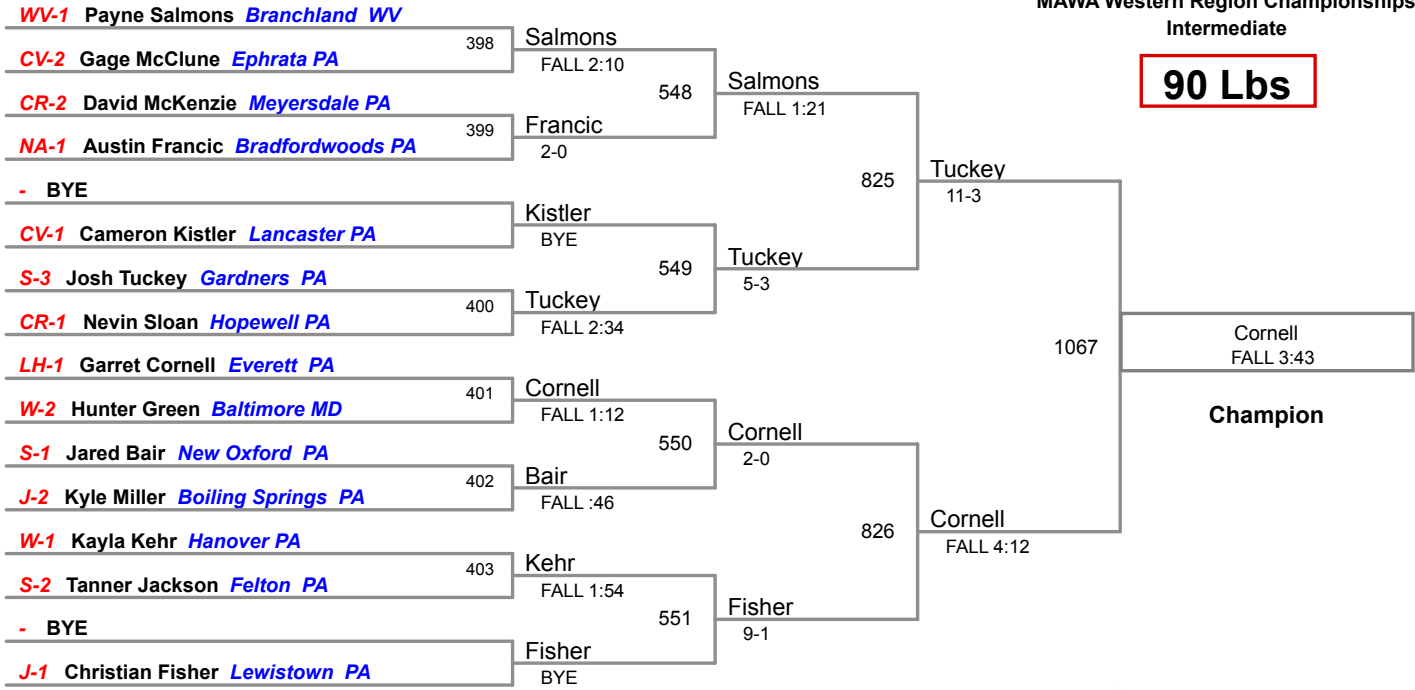

MAWA Western Region Championships
Intermediate

90 Lbs