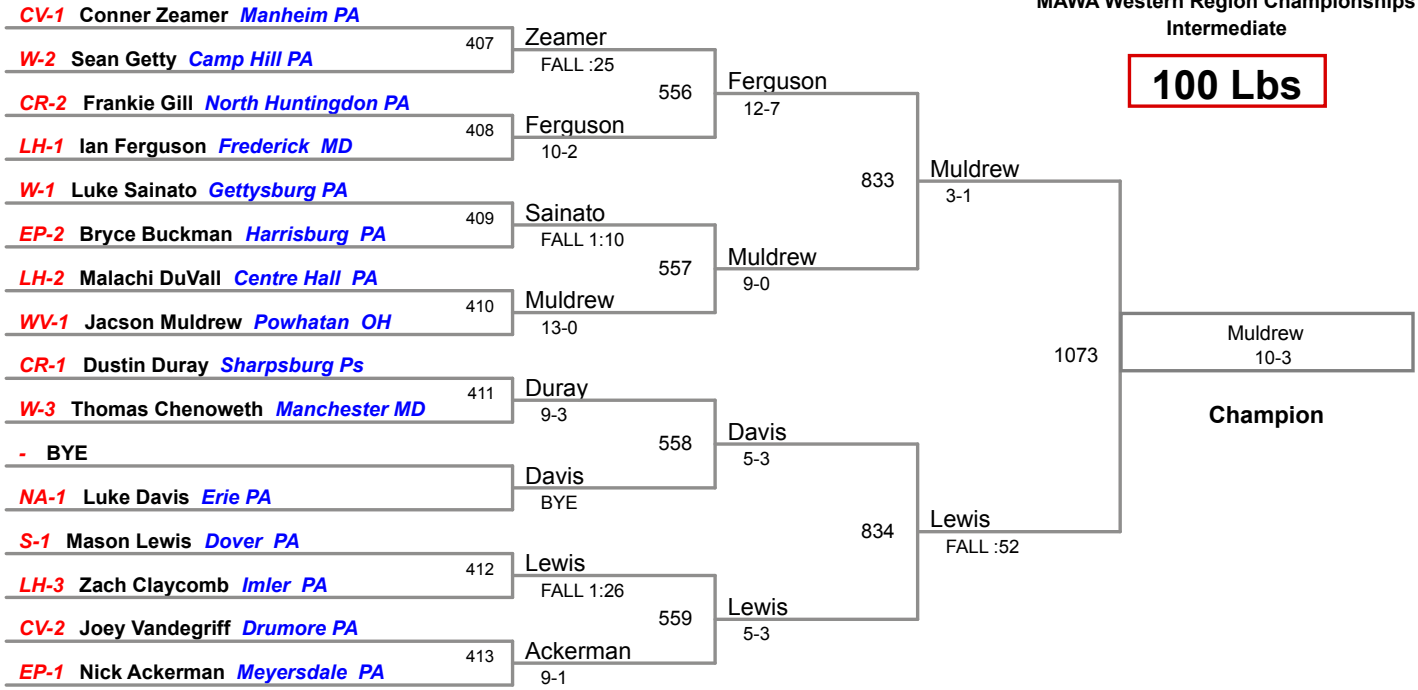

90 Lbs

MAWA Western Region Championships
Intermediate

95 Lbs

MAWA Western Region Championships
Intermediate

100 Lbs

MAWA Western Region Championships
Intermediate

105 Lbs

Champion

5th Place

3rd Place

110 Lbs

MAWA Western Region Championships
Intermediate

115 Lbs

MAWA Western Region Championships
Intermediate

120 Lbs

3rd Place