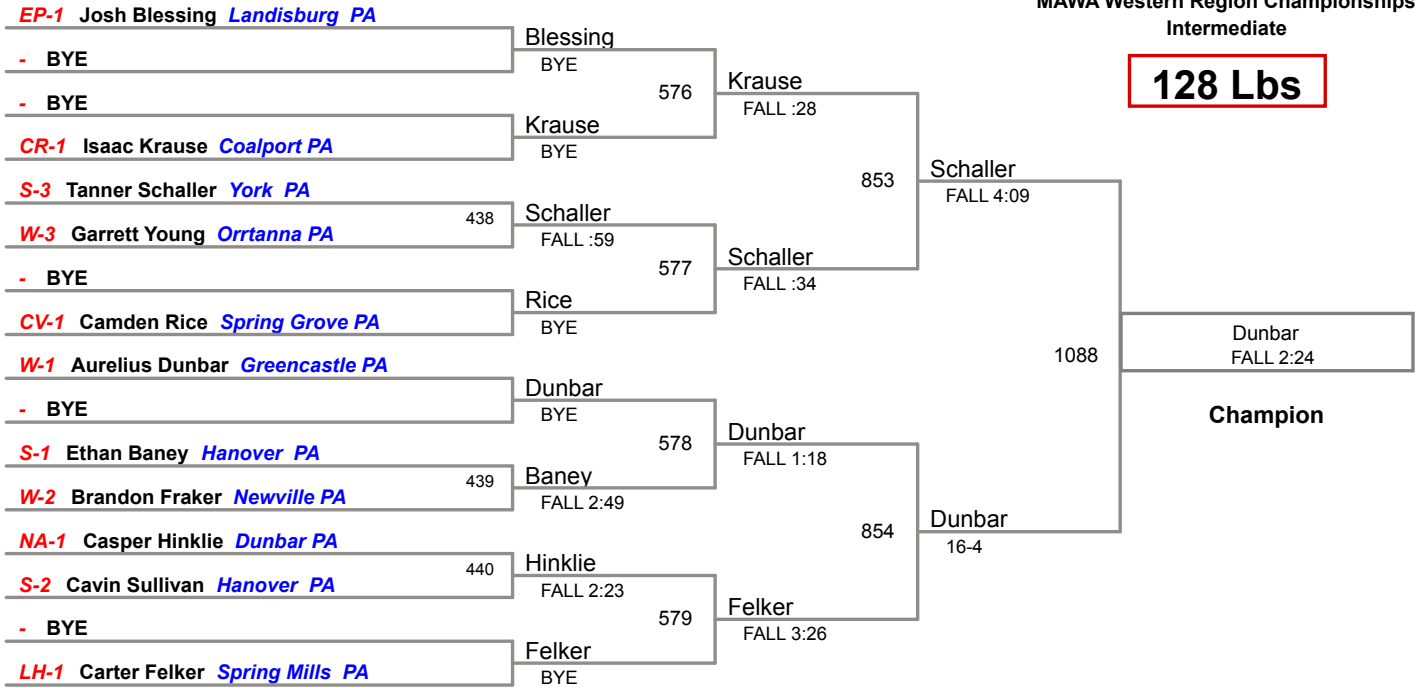

MAWA Western Region Championships
Intermediate

128 Lbs

Champion