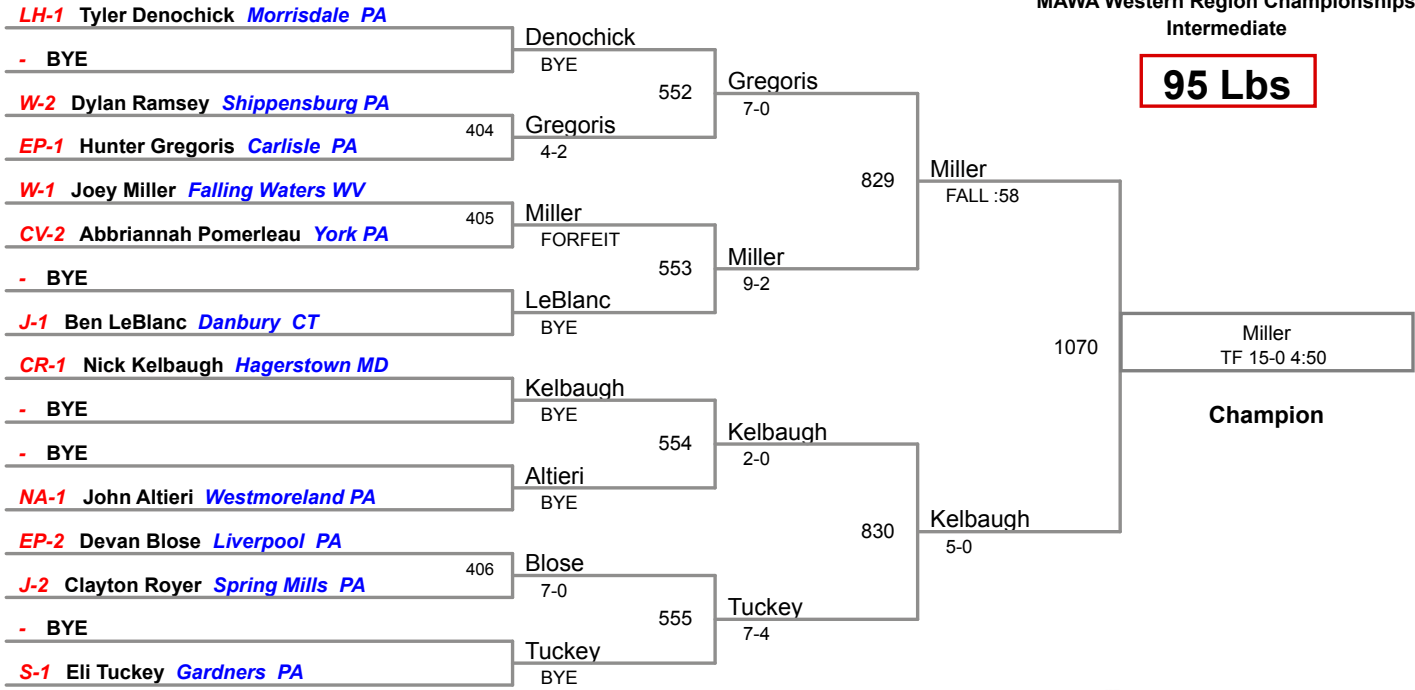

MAWA Western Region Championships
Intermediate

75 Lbs

MAWA Western Region Championships
Intermediate

80 Lbs

MAWA Western Region Championships
Intermediate

85 Lbs

MAWA Western Region Championships
Intermediate

90 Lbs

MAWA Western Region Championships
Intermediate

95 Lbs

MAWA Western Region Championships
Intermediate

100 Lbs

MAWA Western Region Championships
Intermediate

105 Lbs

Champion