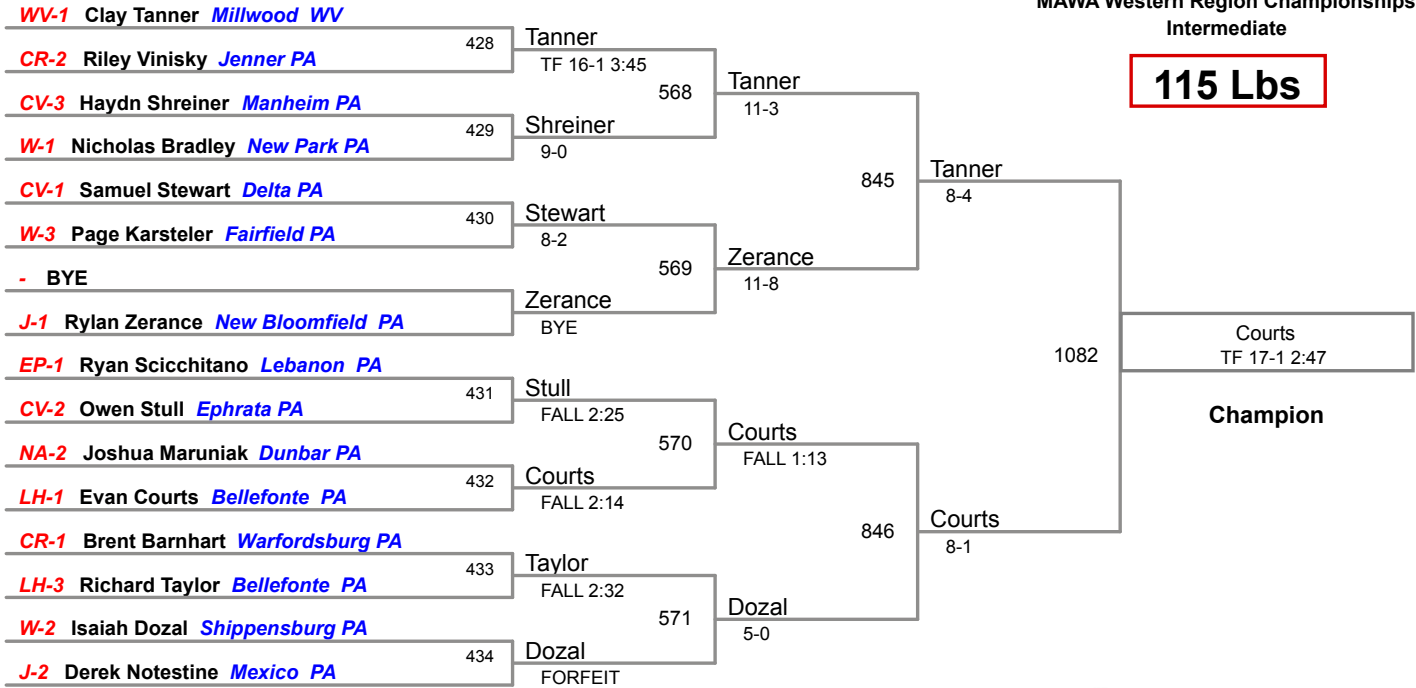

5th Place

3rd Place

110 Lbs

MAWA Western Region Championships
Intermediate

115 Lbs

MAWA Western Region Championships
Intermediate

120 Lbs

3rd Place