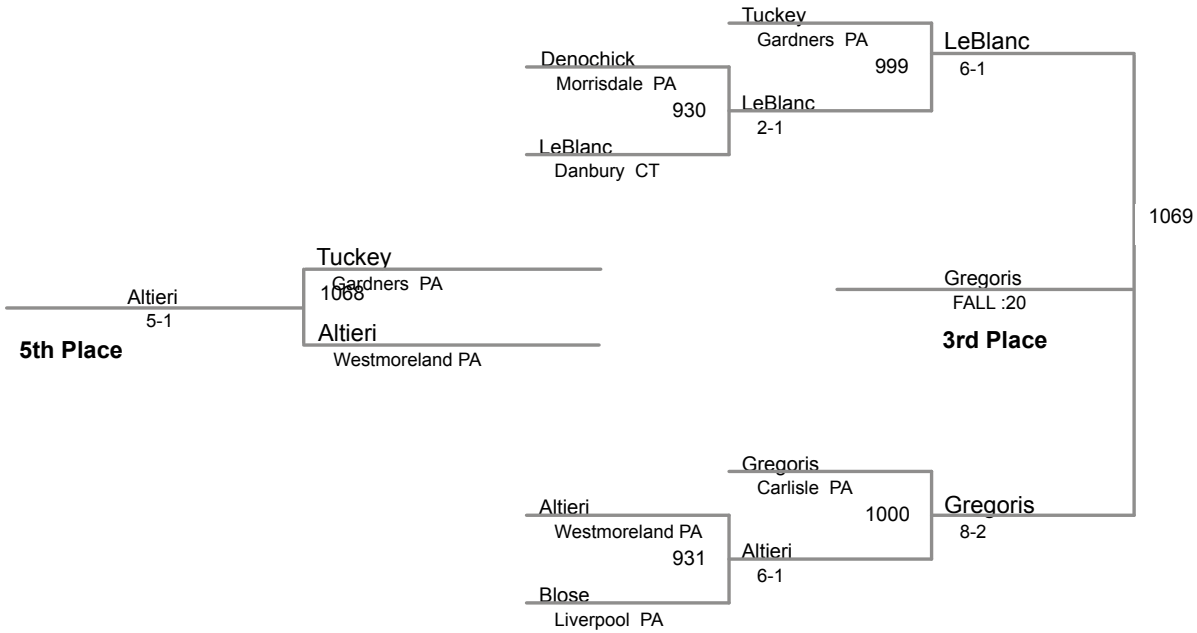

MAWA Western Region Championships
Intermediate

75 Lbs

MAWA Western Region Championships
Intermediate

80 Lbs

MAWA Western Region Championships
Intermediate

85 Lbs

MAWA Western Region Championships
Intermediate

90 Lbs

MAWA Western Region Championships
Intermediate

95 Lbs

MAWA Western Region Championships
Intermediate

100 Lbs

MAWA Western Region Championships
Intermediate

105 Lbs

Champion

5th Place

3rd Place

110 Lbs

MAWA Western Region Championships
Intermediate

115 Lbs

MAWA Western Region Championships
Intermediate

120 Lbs

3rd Place