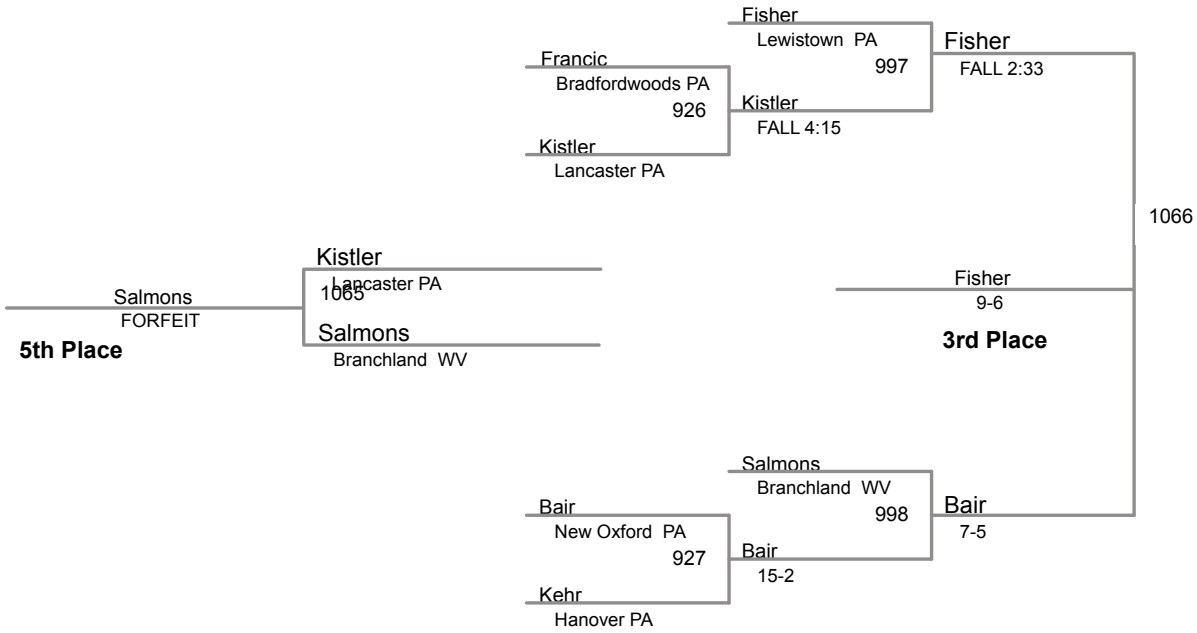

MAWA Western Region Championships
Intermediate

75 Lbs

MAWA Western Region Championships
Intermediate

80 Lbs

MAWA Western Region Championships
Intermediate

85 Lbs

MAWA Western Region Championships
Intermediate

90 Lbs

MAWA Western Region Championships
Intermediate

95 Lbs

MAWA Western Region Championships
Intermediate

100 Lbs

MAWA Western Region Championships
Intermediate

105 Lbs

Champion

5th Place

3rd Place

110 Lbs

MAWA Western Region Championships
Intermediate

115 Lbs

MAWA Western Region Championships
Intermediate

120 Lbs

3rd Place