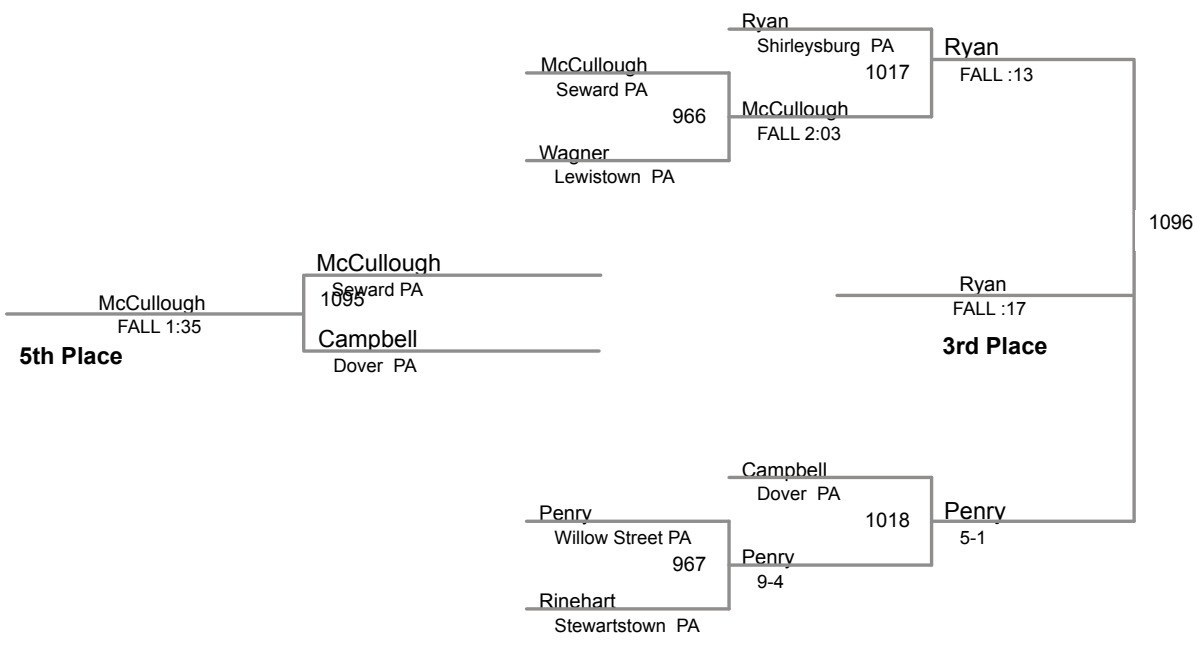

MAWA Western Region Championships
Intermediate

175 Lbs

5th Place

3rd Place