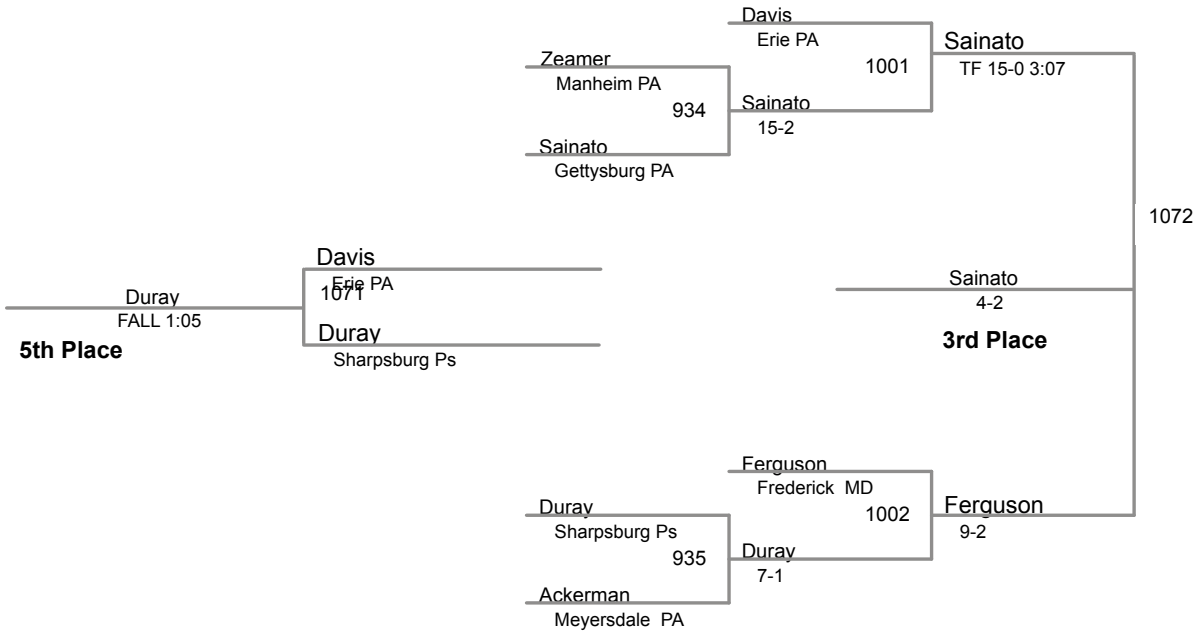

90 Lbs

MAWA Western Region Championships
Intermediate

95 Lbs

MAWA Western Region Championships
Intermediate

100 Lbs

MAWA Western Region Championships
Intermediate

105 Lbs

Champion

5th Place

3rd Place

110 Lbs

MAWA Western Region Championships
Intermediate

115 Lbs

MAWA Western Region Championships
Intermediate

120 Lbs

3rd Place