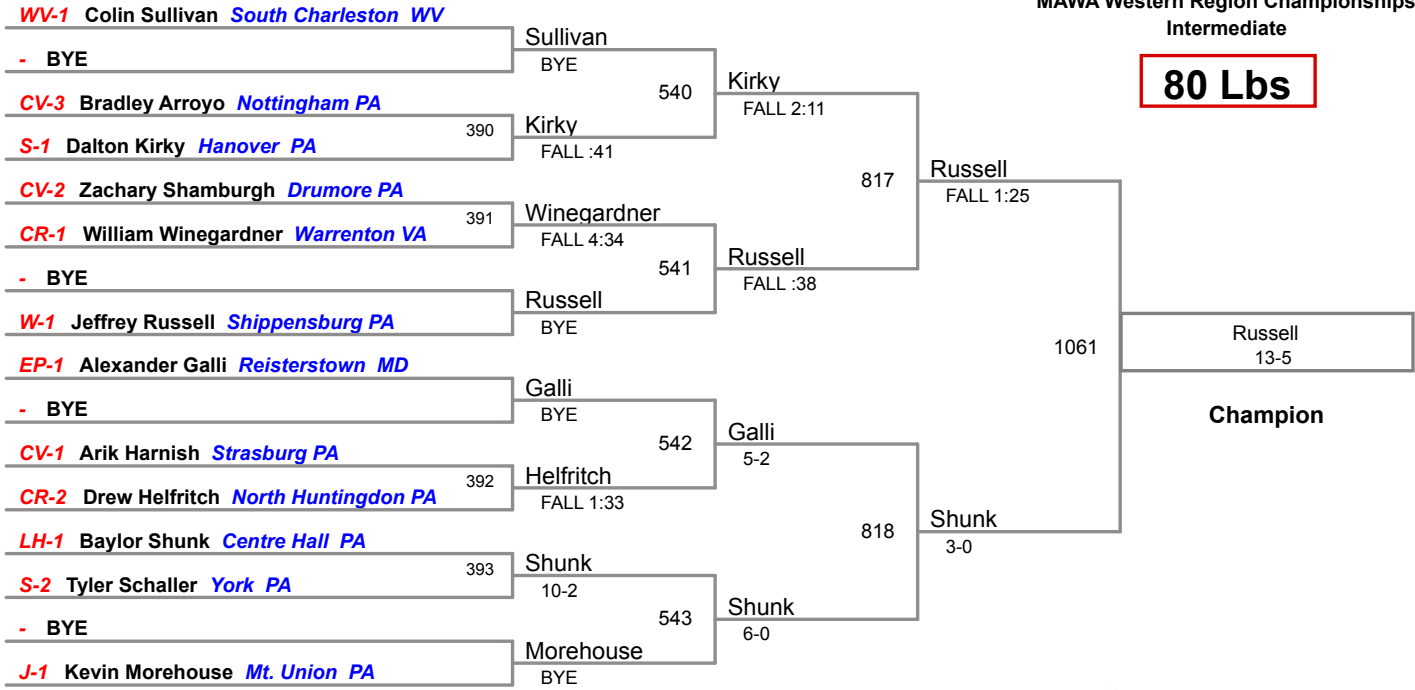

MAWA Western Region Championships
Intermediate

75 Lbs

MAWA Western Region Championships
Intermediate

80 Lbs

MAWA Western Region Championships
Intermediate

85 Lbs

MAWA Western Region Championships
Intermediate