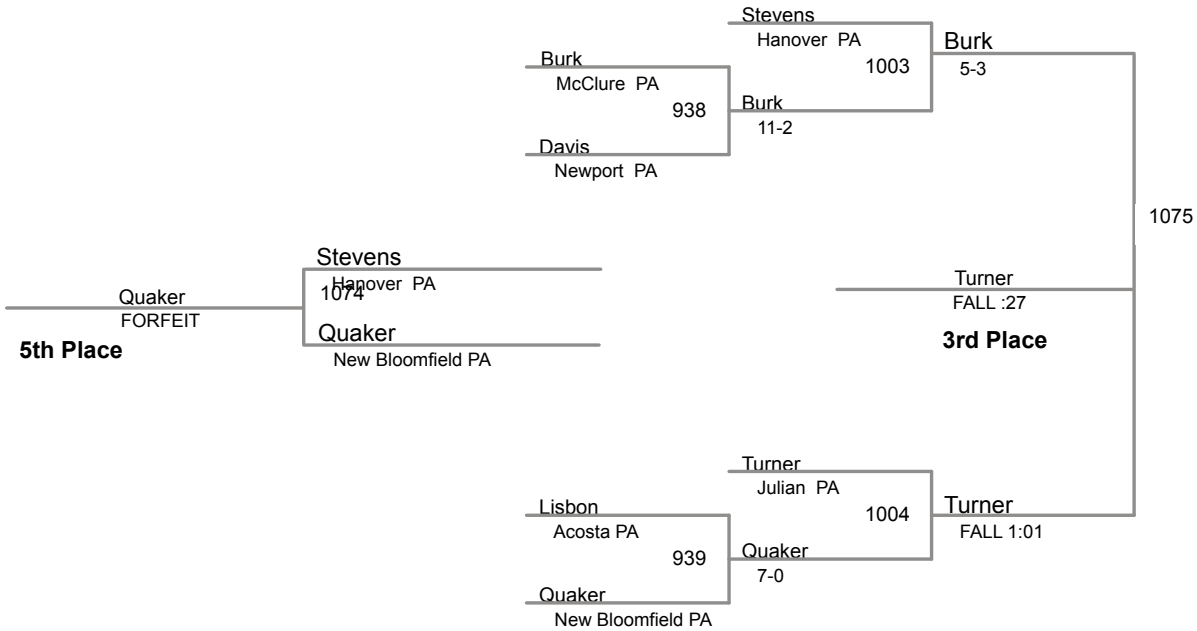

90 Lbs

MAWA Western Region Championships
Intermediate

95 Lbs

MAWA Western Region Championships
Intermediate

100 Lbs

MAWA Western Region Championships
Intermediate

105 Lbs

Champion