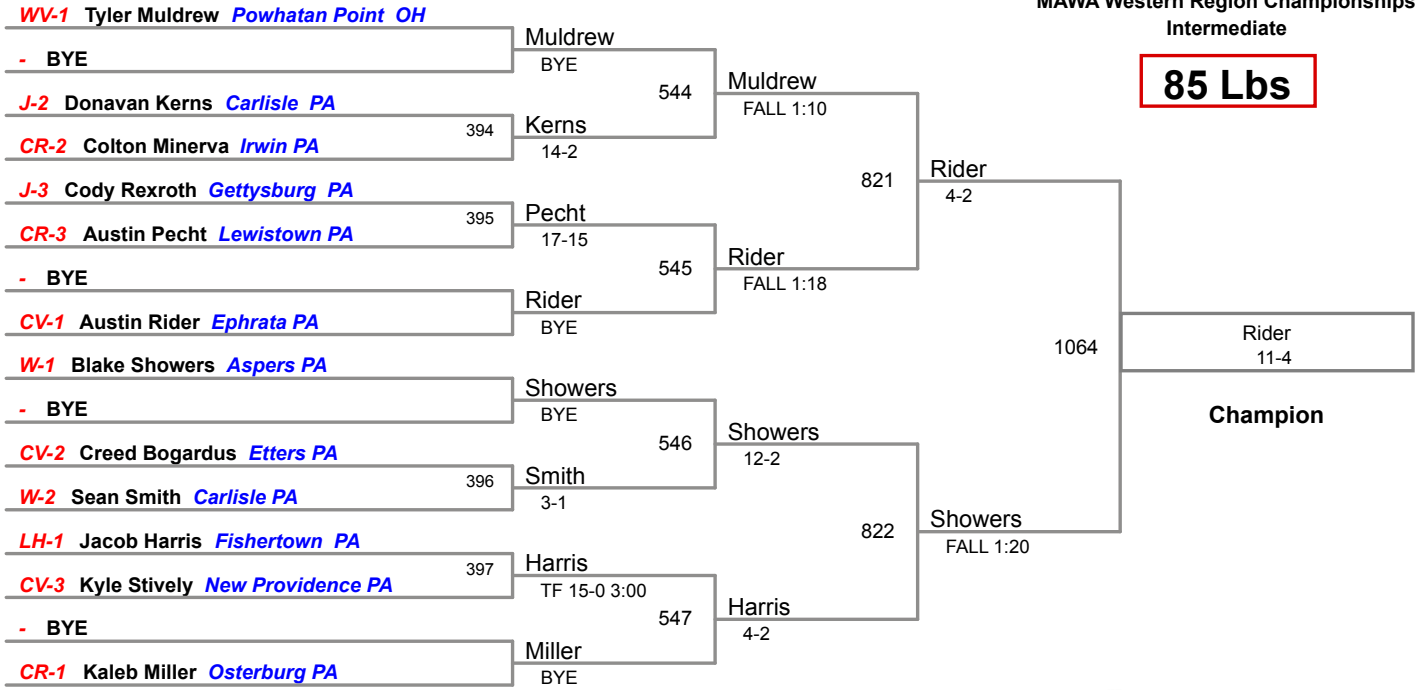

MAWA Western Region Championships
Intermediate

75 Lbs

MAWA Western Region Championships
Intermediate

80 Lbs

MAWA Western Region Championships
Intermediate

85 Lbs

MAWA Western Region Championships
Intermediate

90 Lbs

MAWA Western Region Championships
Intermediate

95 Lbs

MAWA Western Region Championships
Intermediate

100 Lbs

MAWA Western Region Championships
Intermediate

105 Lbs

Champion

5th Place

3rd Place

110 Lbs

MAWA Western Region Championships
Intermediate

115 Lbs

MAWA Western Region Championships
Intermediate

120 Lbs

3rd Place