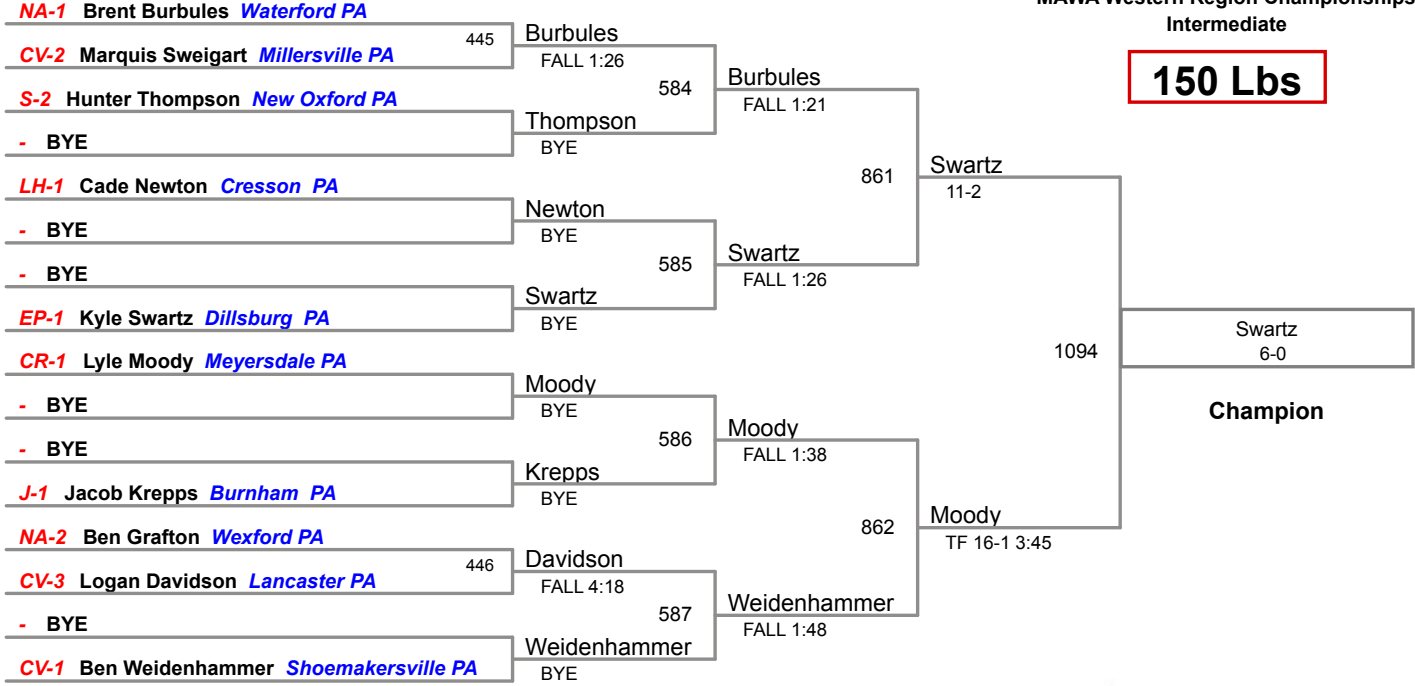

MAWA Western Region Championships
Intermediate

150 Lbs