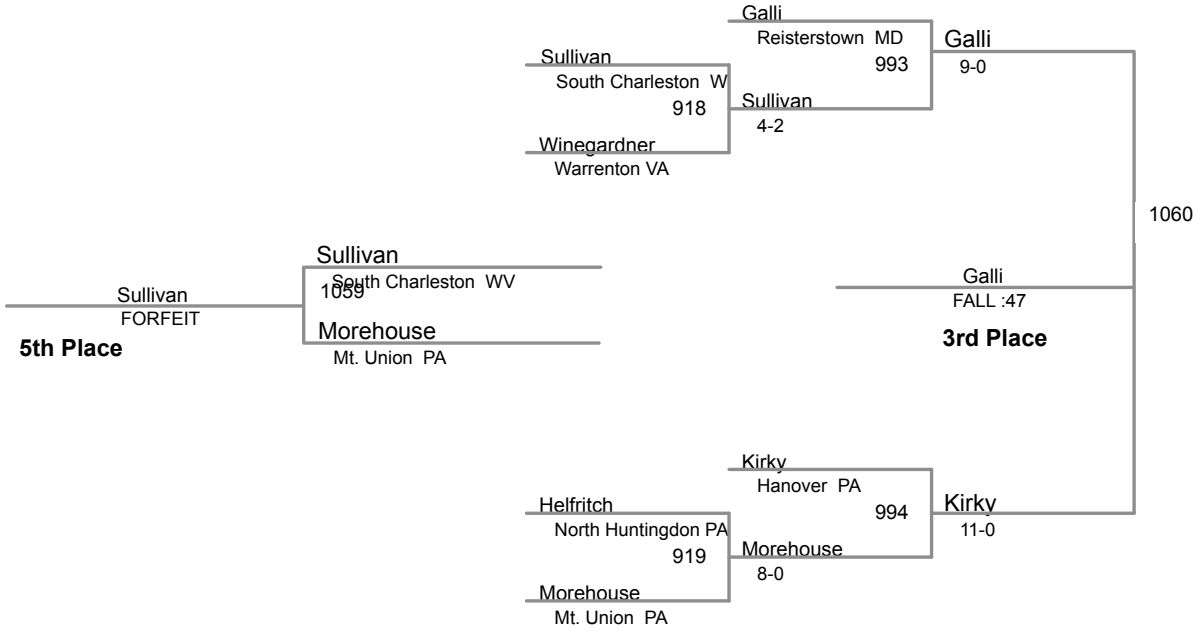

MAWA Western Region Championships
Intermediate

75 Lbs

MAWA Western Region Championships
Intermediate

80 Lbs

MAWA Western Region Championships
Intermediate

85 Lbs

MAWA Western Region Championships
Intermediate