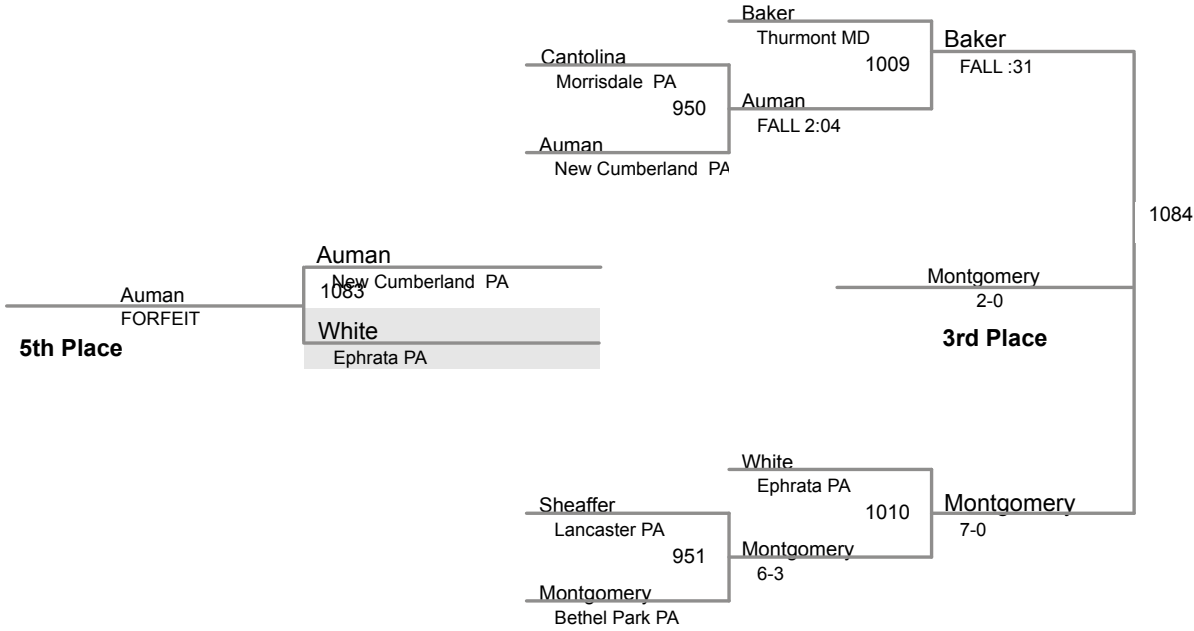

5th Place

3rd Place

110 Lbs

MAWA Western Region Championships
Intermediate

115 Lbs

MAWA Western Region Championships
Intermediate

120 Lbs

3rd Place

MAWA Western Region Championships
Intermediate

128 Lbs

Champion

5th Place

3rd Place

MAWA Western Region Championships
Intermediate

136 Lbs

MAWA Western Region Championships
Intermediate