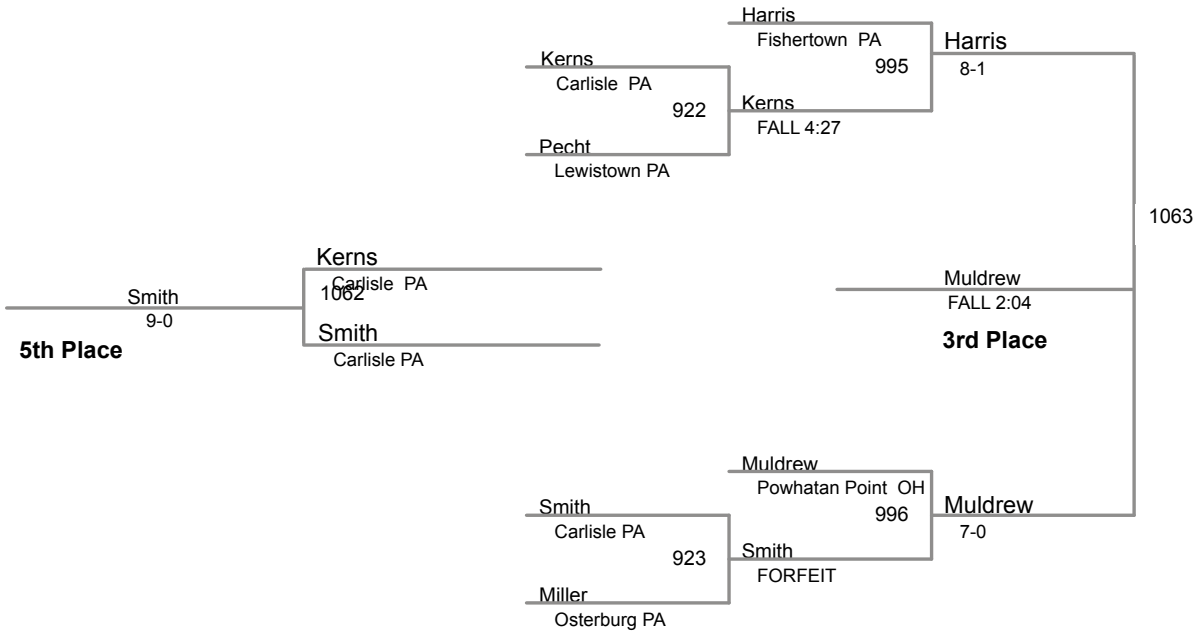

MAWA Western Region Championships
Intermediate

75 Lbs

MAWA Western Region Championships
Intermediate

80 Lbs

MAWA Western Region Championships
Intermediate

85 Lbs

MAWA Western Region Championships
Intermediate

90 Lbs

MAWA Western Region Championships
Intermediate

95 Lbs

MAWA Western Region Championships
Intermediate

100 Lbs

MAWA Western Region Championships
Intermediate

105 Lbs

Champion

5th Place

3rd Place

110 Lbs

MAWA Western Region Championships
Intermediate

115 Lbs

MAWA Western Region Championships
Intermediate

120 Lbs

3rd Place