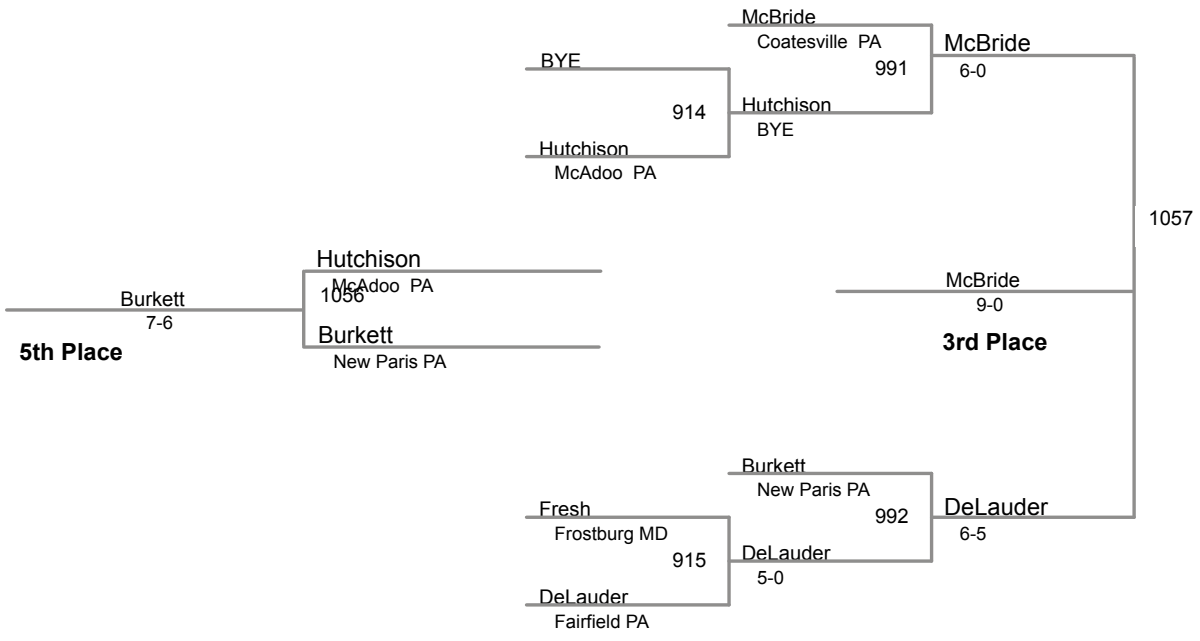

MAWA Western Region Championships
Intermediate

75 Lbs

MAWA Western Region Championships
Intermediate

80 Lbs

MAWA Western Region Championships
Intermediate

85 Lbs

MAWA Western Region Championships
Intermediate

90 Lbs

MAWA Western Region Championships
Intermediate

95 Lbs

MAWA Western Region Championships
Intermediate

100 Lbs

MAWA Western Region Championships
Intermediate

105 Lbs

Champion

5th Place

3rd Place

110 Lbs

MAWA Western Region Championships
Intermediate

115 Lbs

MAWA Western Region Championships
Intermediate

120 Lbs

3rd Place