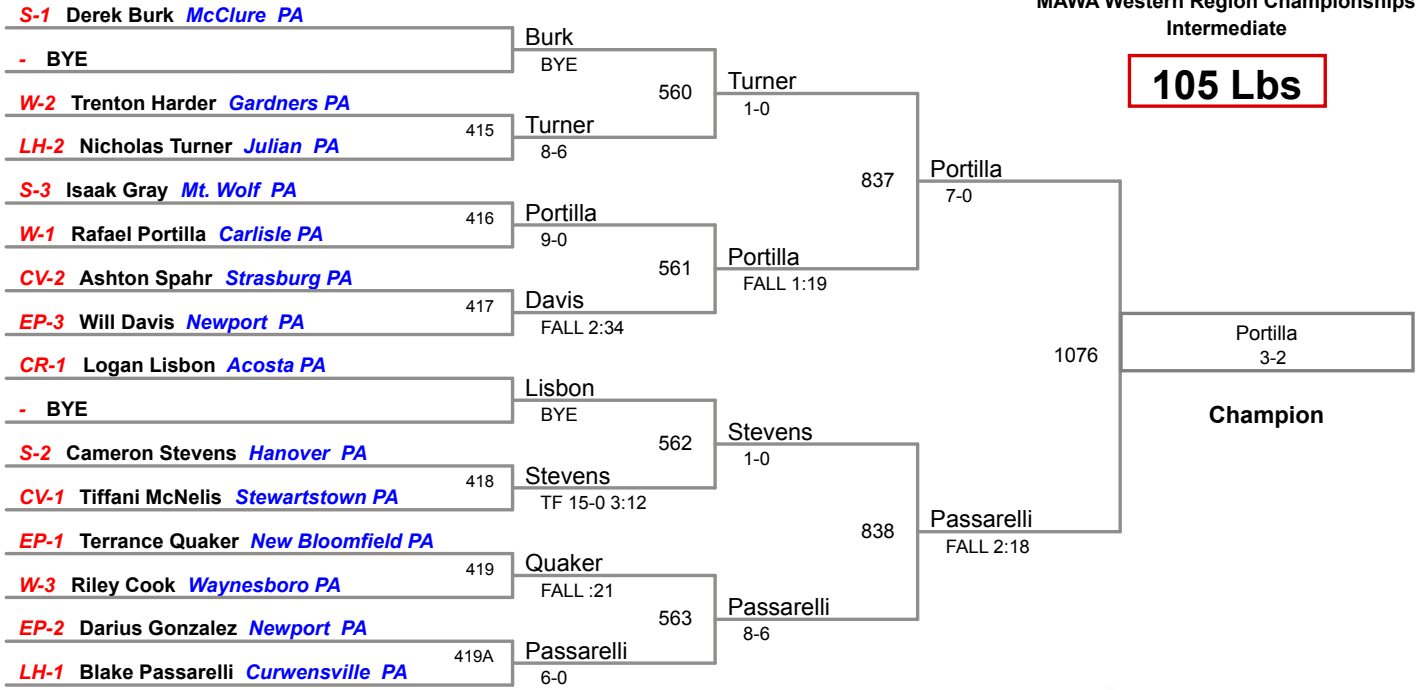

90 Lbs

MAWA Western Region Championships
Intermediate

95 Lbs

MAWA Western Region Championships
Intermediate

100 Lbs

MAWA Western Region Championships
Intermediate

105 Lbs

Champion

5th Place

3rd Place

110 Lbs

MAWA Western Region Championships
Intermediate

115 Lbs

MAWA Western Region Championships
Intermediate

120 Lbs

3rd Place