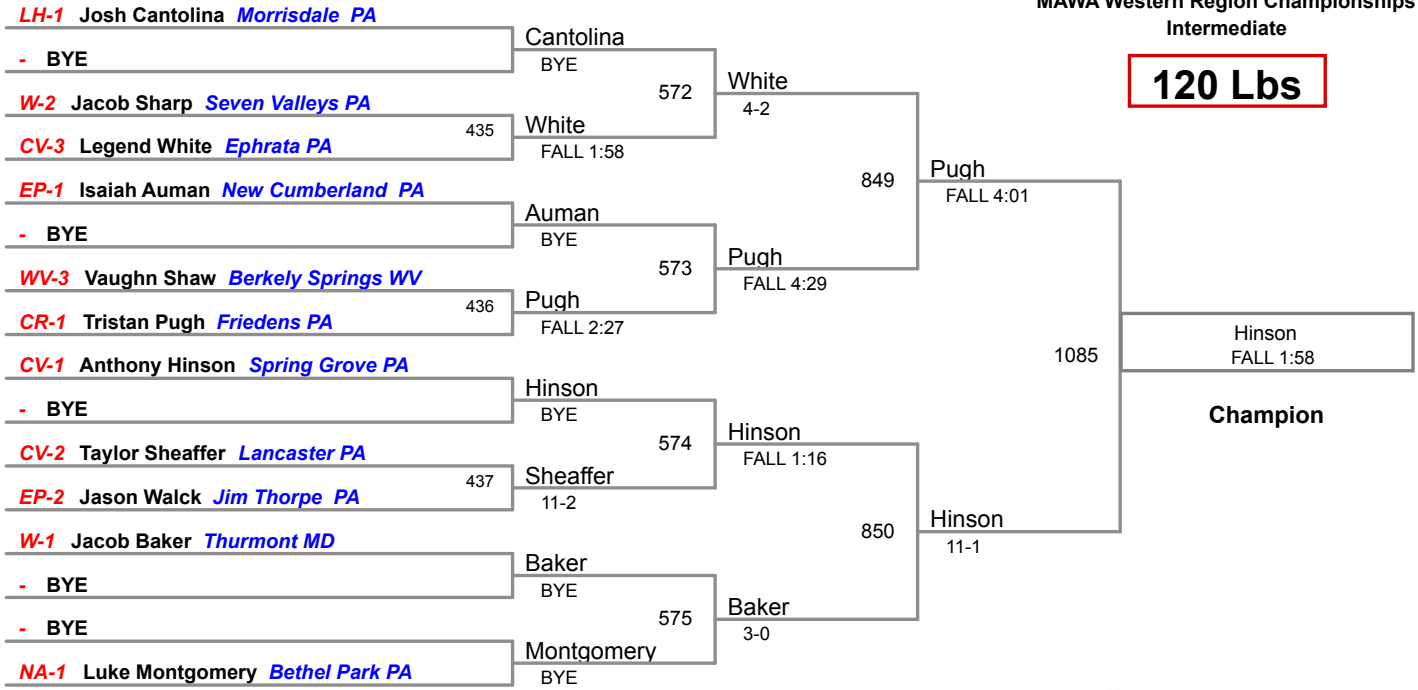

5th Place

3rd Place

110 Lbs

MAWA Western Region Championships
Intermediate

115 Lbs

MAWA Western Region Championships
Intermediate

120 Lbs

3rd Place