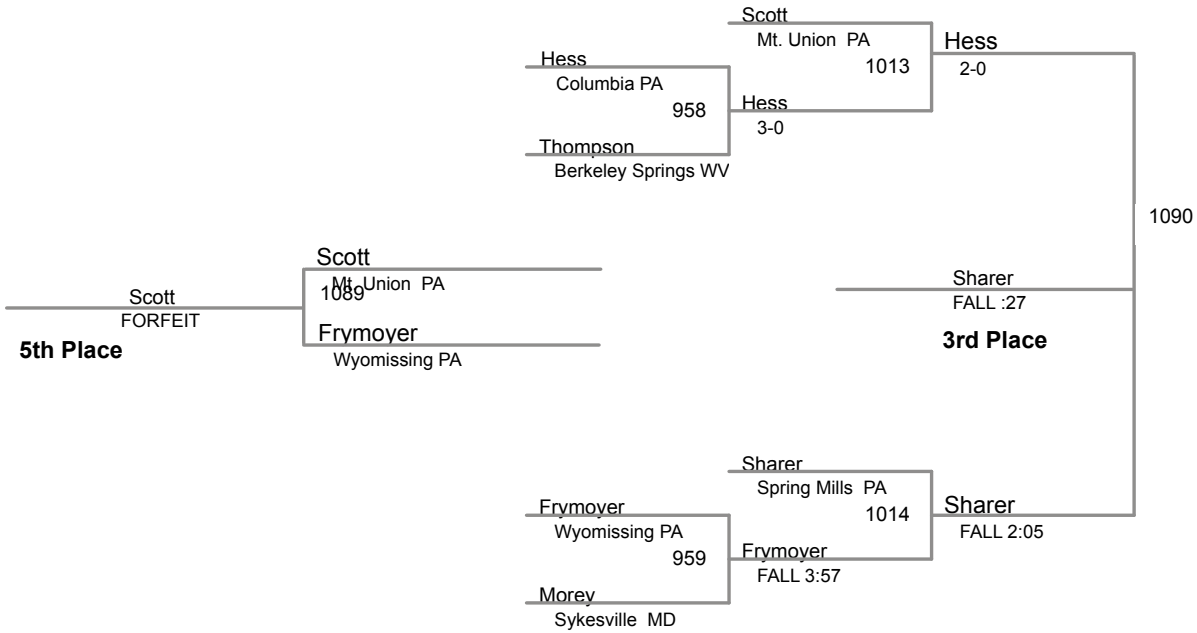

MAWA Western Region Championships
Intermediate

128 Lbs

Champion

5th Place

3rd Place

MAWA Western Region Championships
Intermediate

136 Lbs

MAWA Western Region Championships
Intermediate