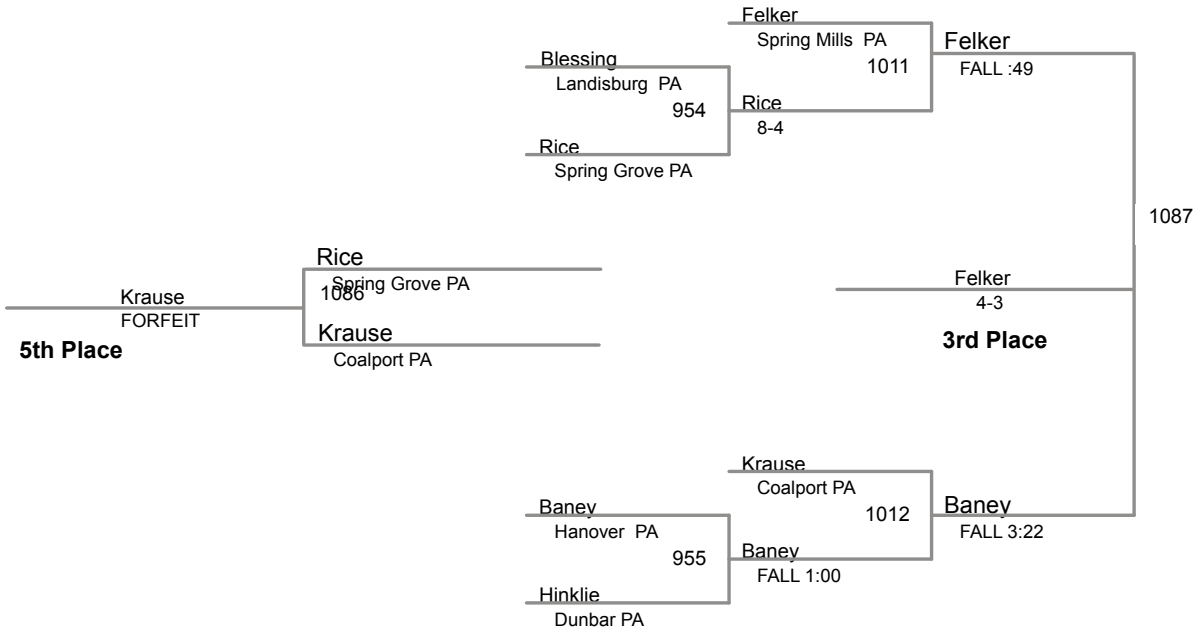

5th Place

3rd Place