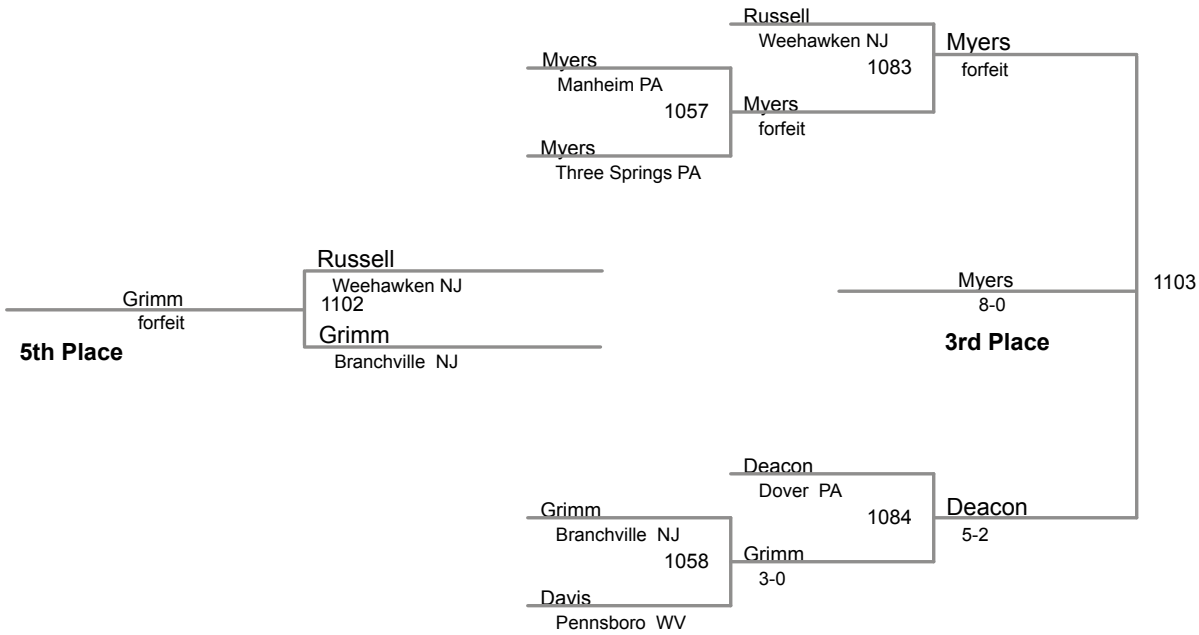

MAWA Western Region 2

Open

125 Lbs

MAWA Western Region 2

Open

135 Lbs

MAWA Western Region 2

Open

142 Lbs

MAWA Western Region 2

Open

150 Lbs

MAWA Western Region 2

Open

158 Lbs

MAWA Western Region 2

Open

167 Lbs

MAWA Western Region 2

Open

177 Lbs

MAWA Western Region 2

Open

190 Lbs

MAWA Western Region 2

Open

220 Lbs

**MAWA Western Region 2
Open**

295 Lbs