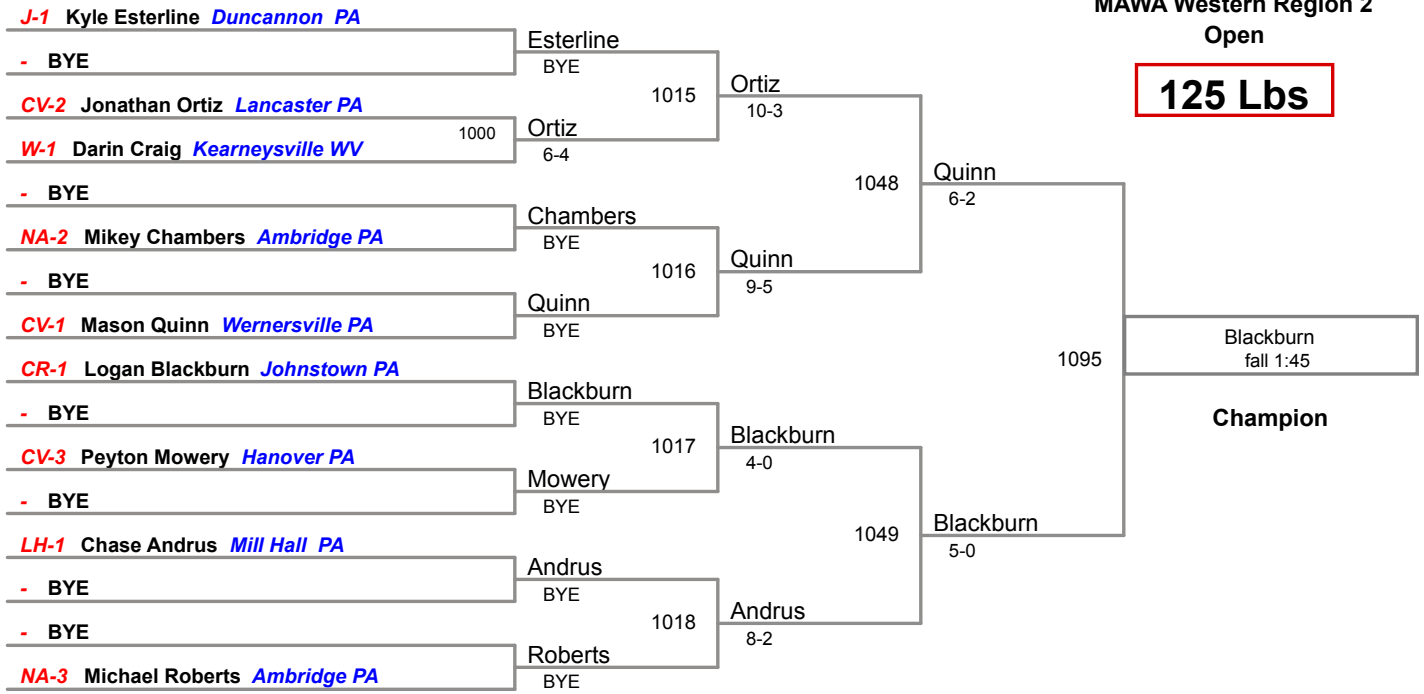

MAWA Western Region 2

Open

125 Lbs

MAWA Western Region 2

Open

135 Lbs

MAWA Western Region 2

Open

142 Lbs

MAWA Western Region 2

Open

150 Lbs

MAWA Western Region 2

Open

158 Lbs

MAWA Western Region 2

Open

167 Lbs

MAWA Western Region 2

Open

177 Lbs

MAWA Western Region 2

Open

190 Lbs

MAWA Western Region 2

Open

220 Lbs

**MAWA Western Region 2
Open**

295 Lbs