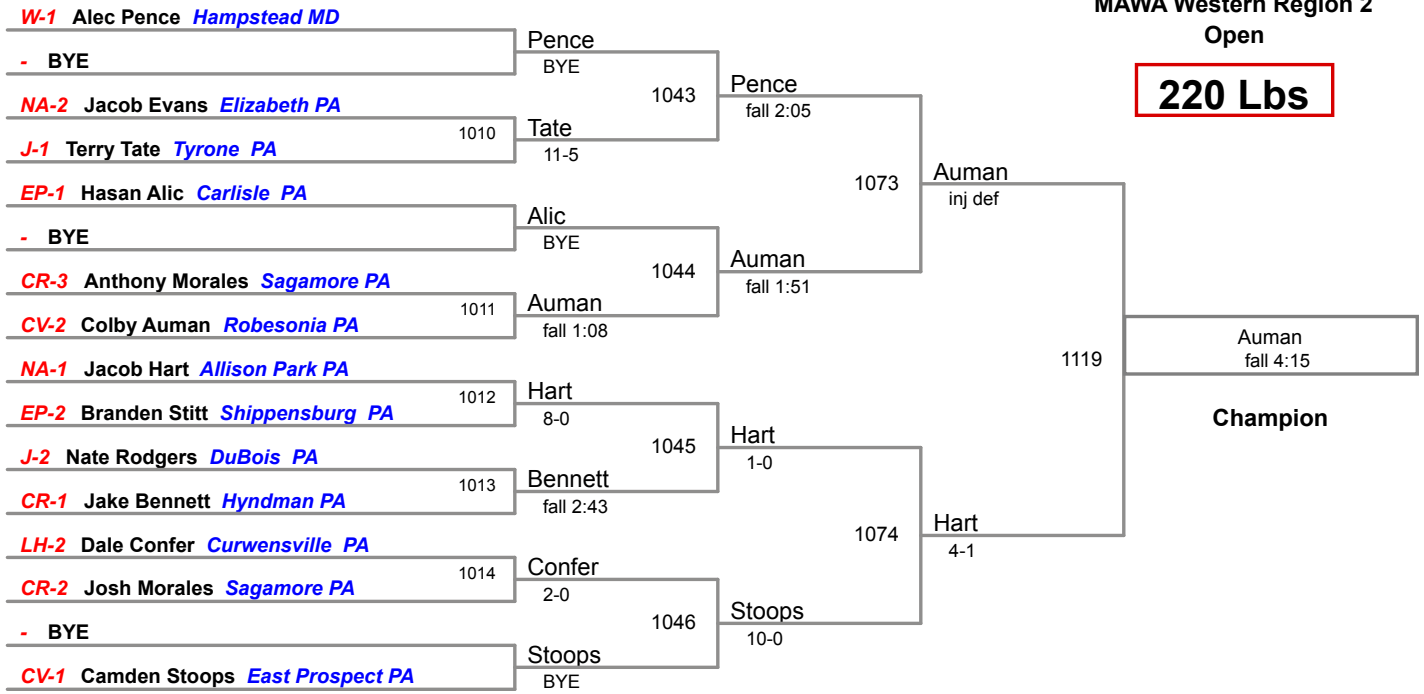

Open

167 Lbs

MAWA Western Region 2

Open

177 Lbs

MAWA Western Region 2

Open

190 Lbs

MAWA Western Region 2

Open

220 Lbs

**MAWA Western Region 2
Open**

295 Lbs