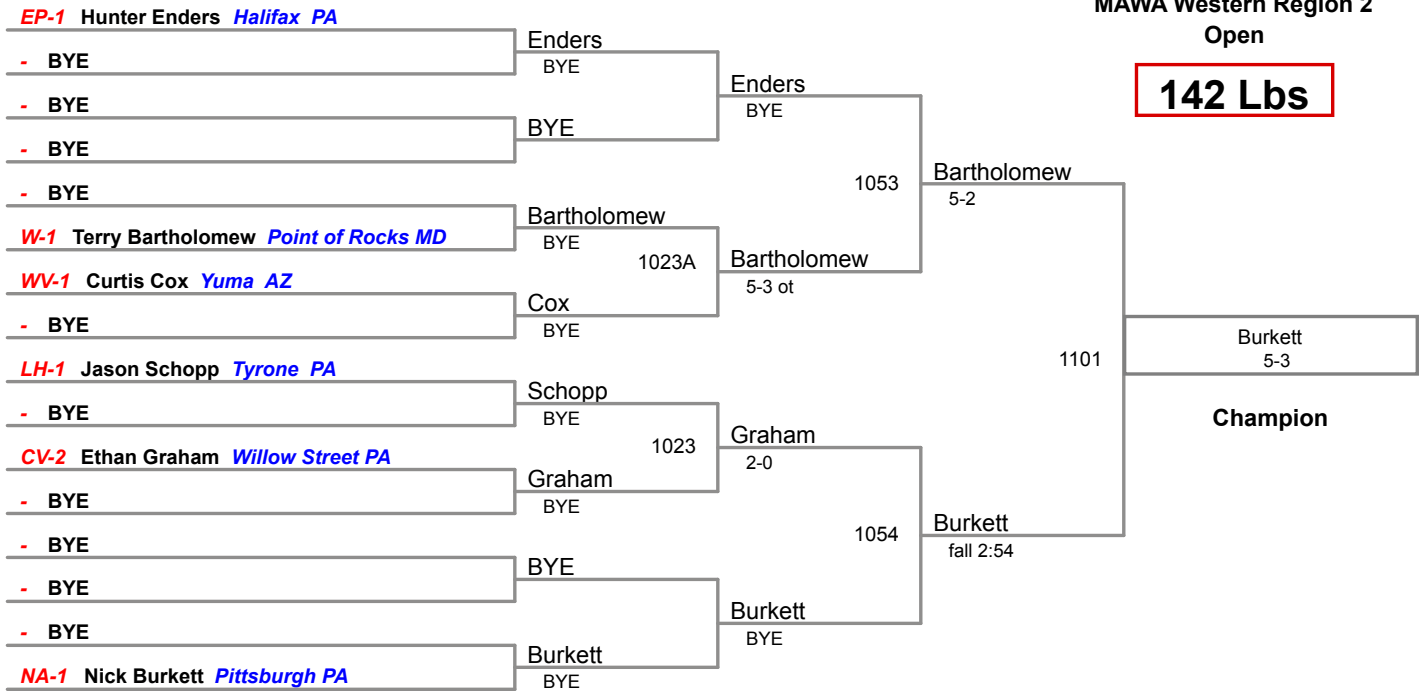

MAWA Western Region 2

Open

125 Lbs

MAWA Western Region 2

Open

135 Lbs

MAWA Western Region 2

Open

142 Lbs

MAWA Western Region 2

Open

150 Lbs

MAWA Western Region 2

Open

158 Lbs

MAWA Western Region 2

Open

167 Lbs

MAWA Western Region 2

Open

177 Lbs

MAWA Western Region 2

Open

190 Lbs

MAWA Western Region 2

Open

220 Lbs

**MAWA Western Region 2
Open**

295 Lbs