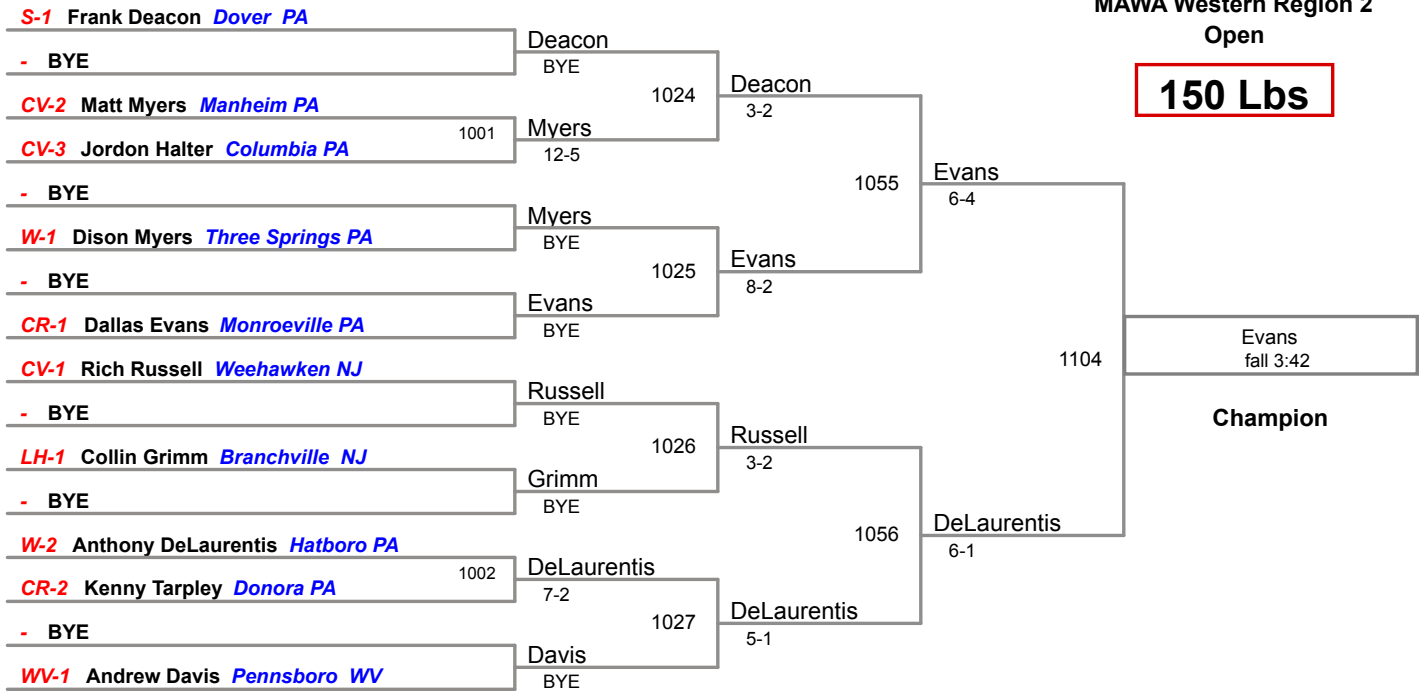

MAWA Western Region 2

Open

125 Lbs

MAWA Western Region 2

Open

135 Lbs

MAWA Western Region 2

Open

142 Lbs

MAWA Western Region 2

Open

150 Lbs

MAWA Western Region 2

Open

158 Lbs

MAWA Western Region 2

Open

167 Lbs

MAWA Western Region 2

Open

177 Lbs

MAWA Western Region 2

Open

190 Lbs

MAWA Western Region 2

Open

220 Lbs

**MAWA Western Region 2
Open**

295 Lbs