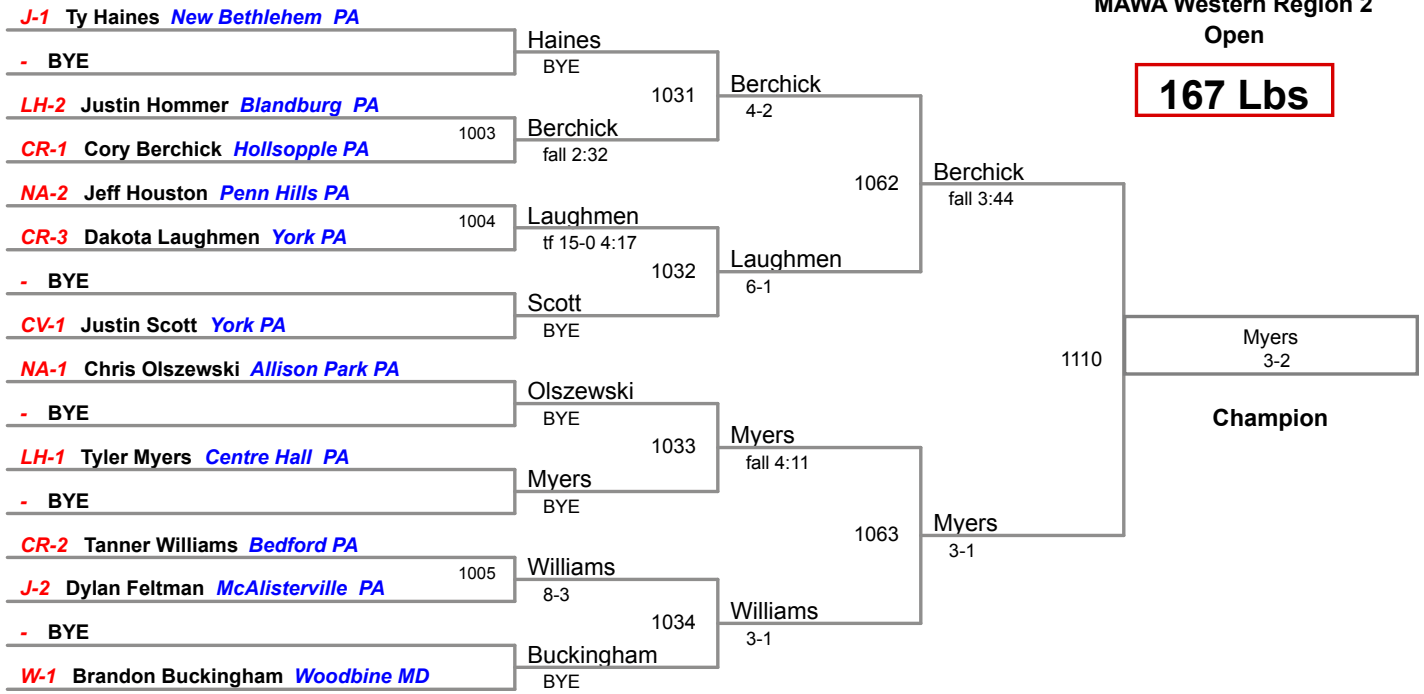

142 Lbs

MAWA Western Region 2

Open

150 Lbs

MAWA Western Region 2

Open

158 Lbs

MAWA Western Region 2

Open

167 Lbs

MAWA Western Region 2

Open

177 Lbs

MAWA Western Region 2

Open

190 Lbs

MAWA Western Region 2

Open

220 Lbs

**MAWA Western Region 2
Open**

295 Lbs