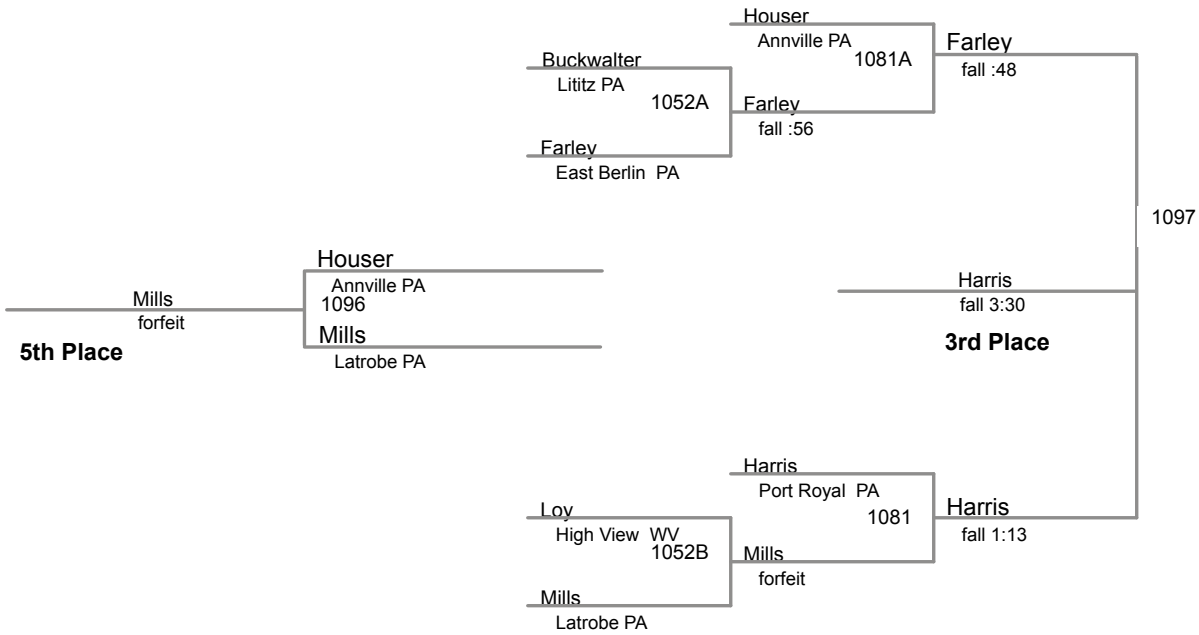

MAWA Western Region 2

Open

125 Lbs

MAWA Western Region 2

Open

135 Lbs

MAWA Western Region 2

Open

142 Lbs

MAWA Western Region 2

Open

150 Lbs

MAWA Western Region 2

Open

158 Lbs

MAWA Western Region 2

Open

167 Lbs

MAWA Western Region 2

Open

177 Lbs

MAWA Western Region 2

Open

190 Lbs

MAWA Western Region 2

Open

220 Lbs

**MAWA Western Region 2
Open**

295 Lbs