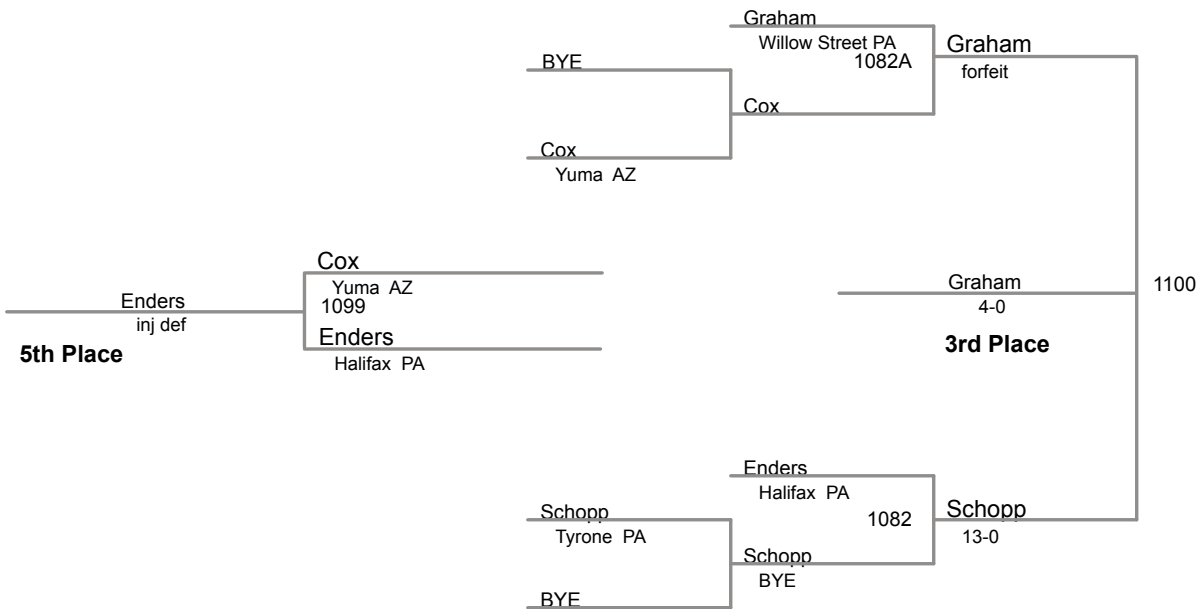

MAWA Western Region 2

Open

125 Lbs

MAWA Western Region 2

Open

135 Lbs

MAWA Western Region 2

Open

142 Lbs

MAWA Western Region 2

Open

150 Lbs

MAWA Western Region 2

Open

158 Lbs

MAWA Western Region 2