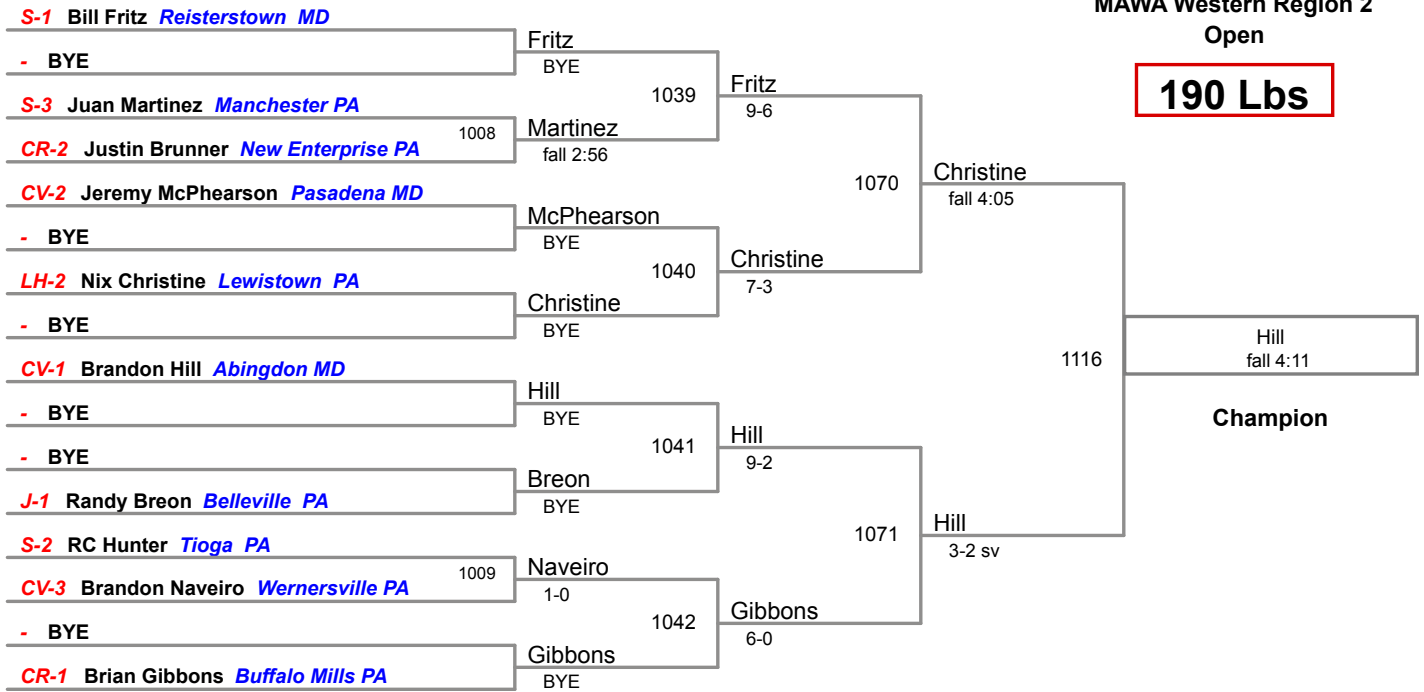

Open

167 Lbs

MAWA Western Region 2

Open

177 Lbs

MAWA Western Region 2

Open

190 Lbs

MAWA Western Region 2

Open

220 Lbs

**MAWA Western Region 2
Open**

295 Lbs