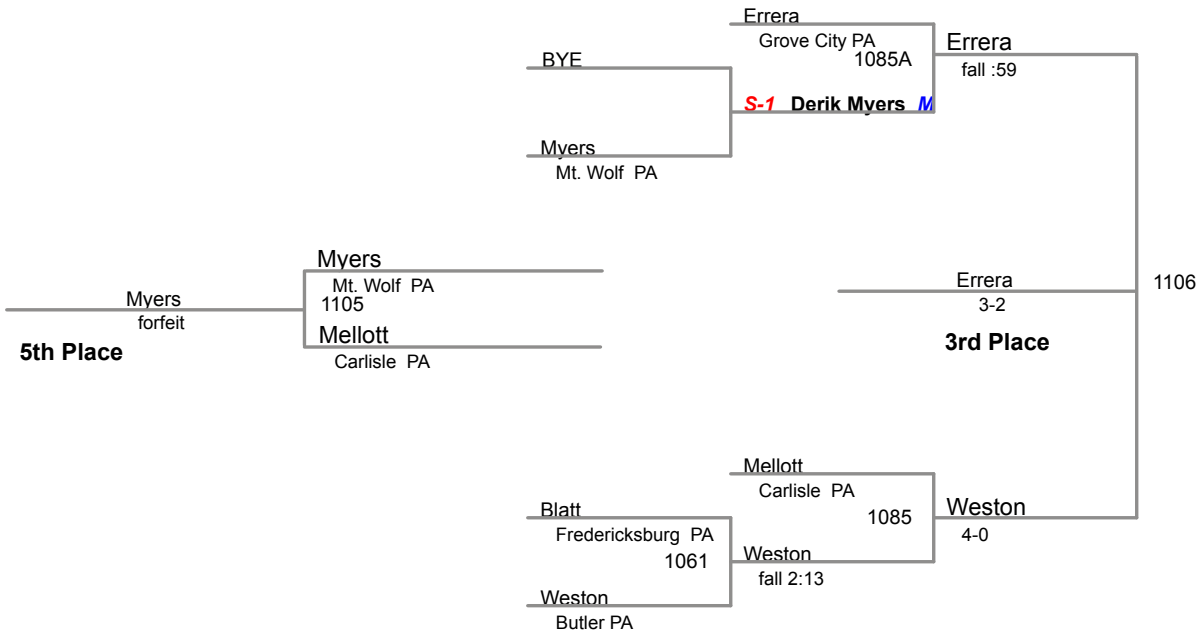

142 Lbs

MAWA Western Region 2

Open

150 Lbs

MAWA Western Region 2

Open

158 Lbs

MAWA Western Region 2

Open

167 Lbs

MAWA Western Region 2

Open

177 Lbs

MAWA Western Region 2

Open

190 Lbs

MAWA Western Region 2

Open

220 Lbs

**MAWA Western Region 2
Open**

295 Lbs