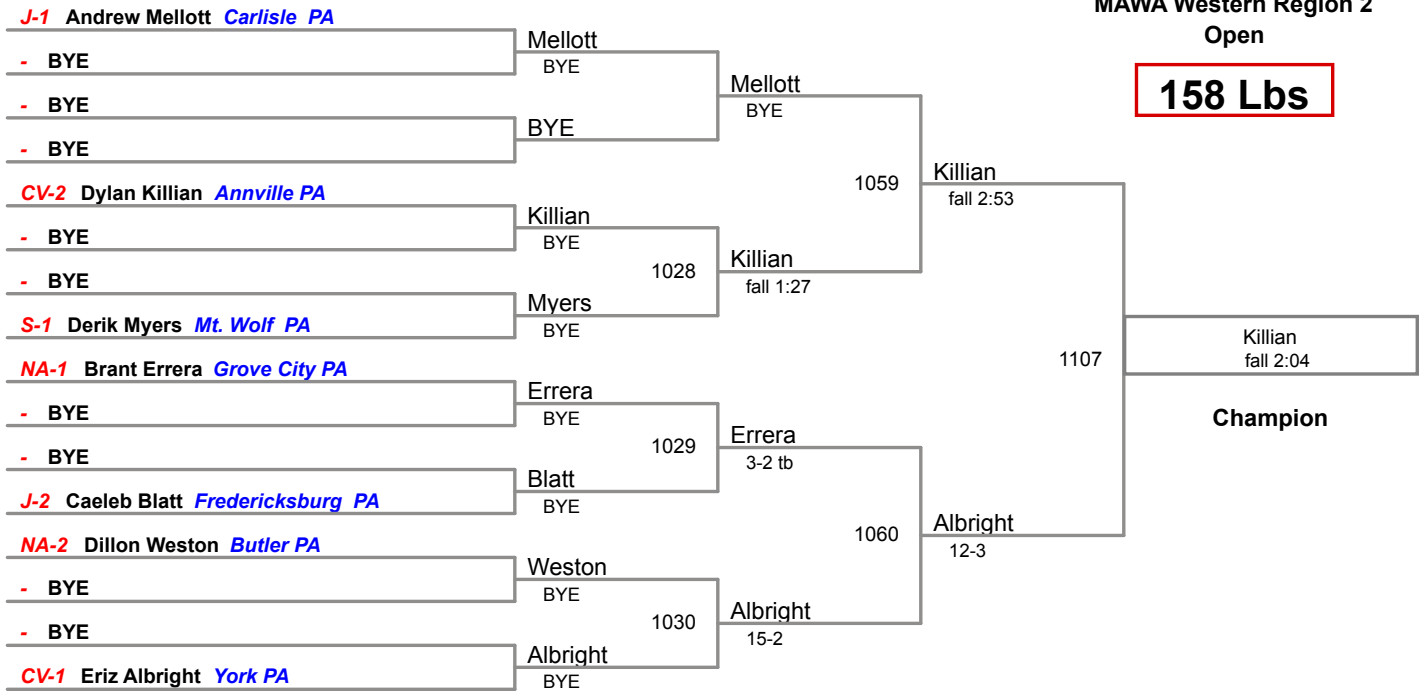

142 Lbs

MAWA Western Region 2

Open

150 Lbs

MAWA Western Region 2

Open

158 Lbs

MAWA Western Region 2

Open

167 Lbs

MAWA Western Region 2

Open

177 Lbs

MAWA Western Region 2

Open

190 Lbs

MAWA Western Region 2

Open

220 Lbs

**MAWA Western Region 2
Open**

295 Lbs