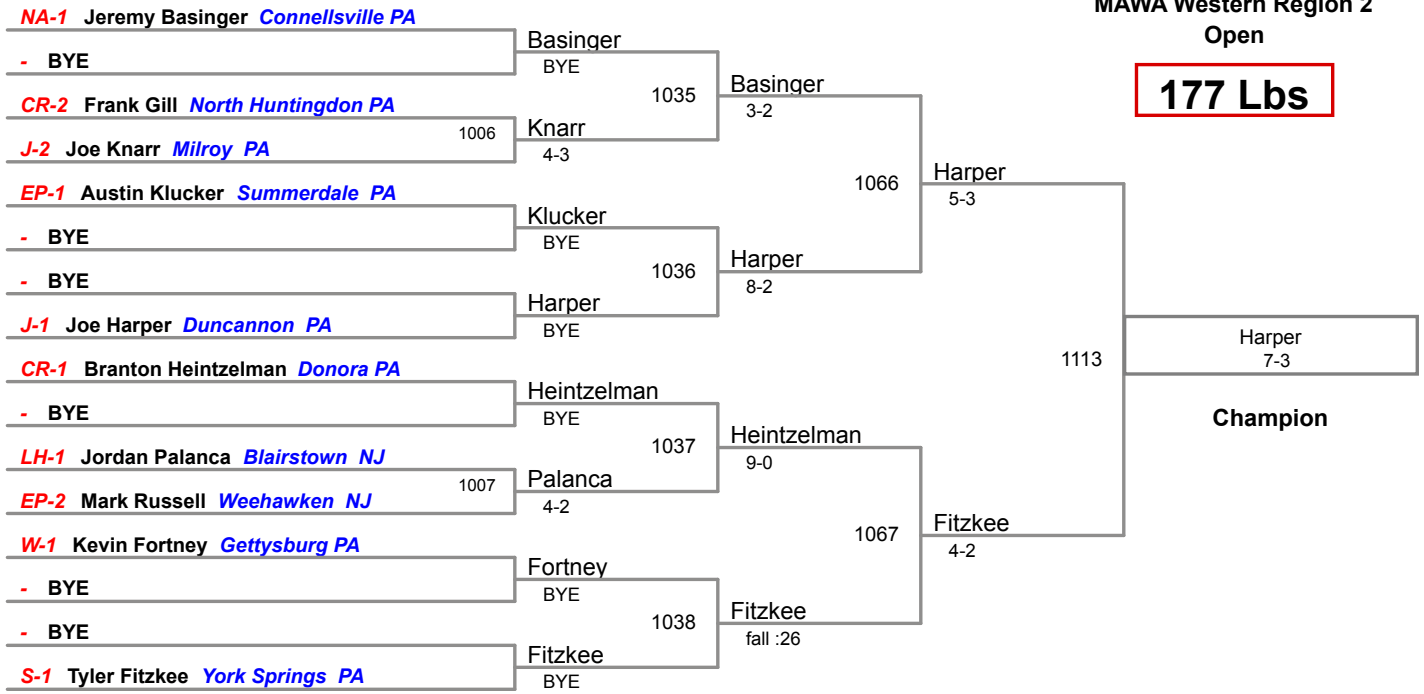

Open

167 Lbs

MAWA Western Region 2

Open

177 Lbs

MAWA Western Region 2

Open

190 Lbs

MAWA Western Region 2

Open

220 Lbs

**MAWA Western Region 2
Open**

295 Lbs