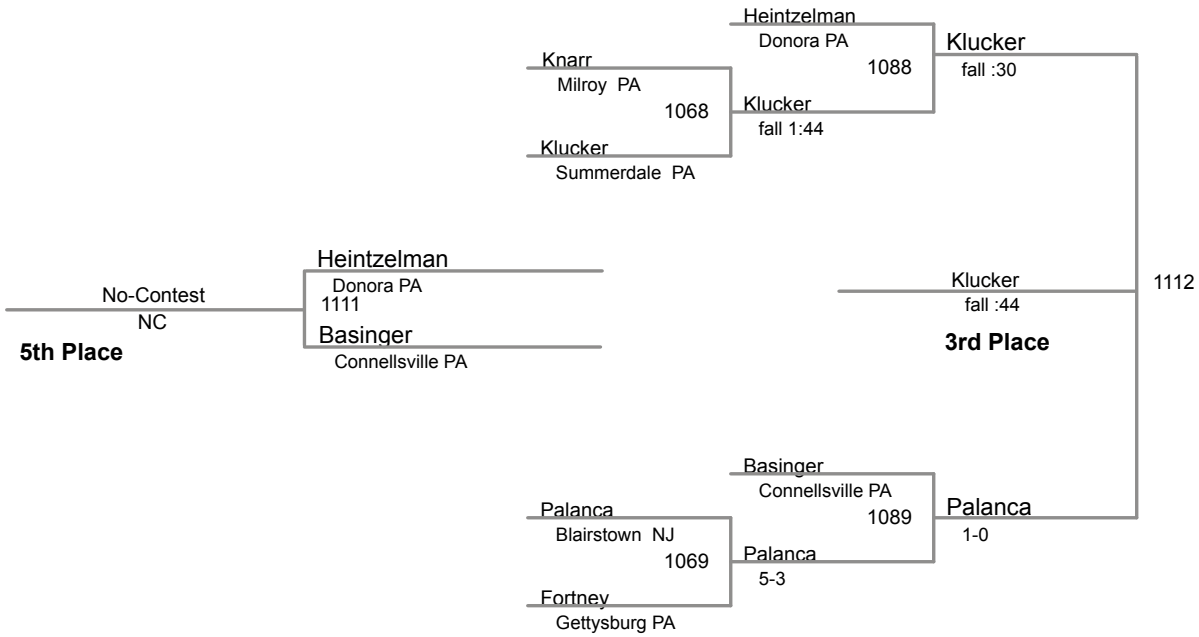

Open

167 Lbs

MAWA Western Region 2

Open

177 Lbs

MAWA Western Region 2

Open

190 Lbs

MAWA Western Region 2

Open

220 Lbs

**MAWA Western Region 2
Open**

295 Lbs