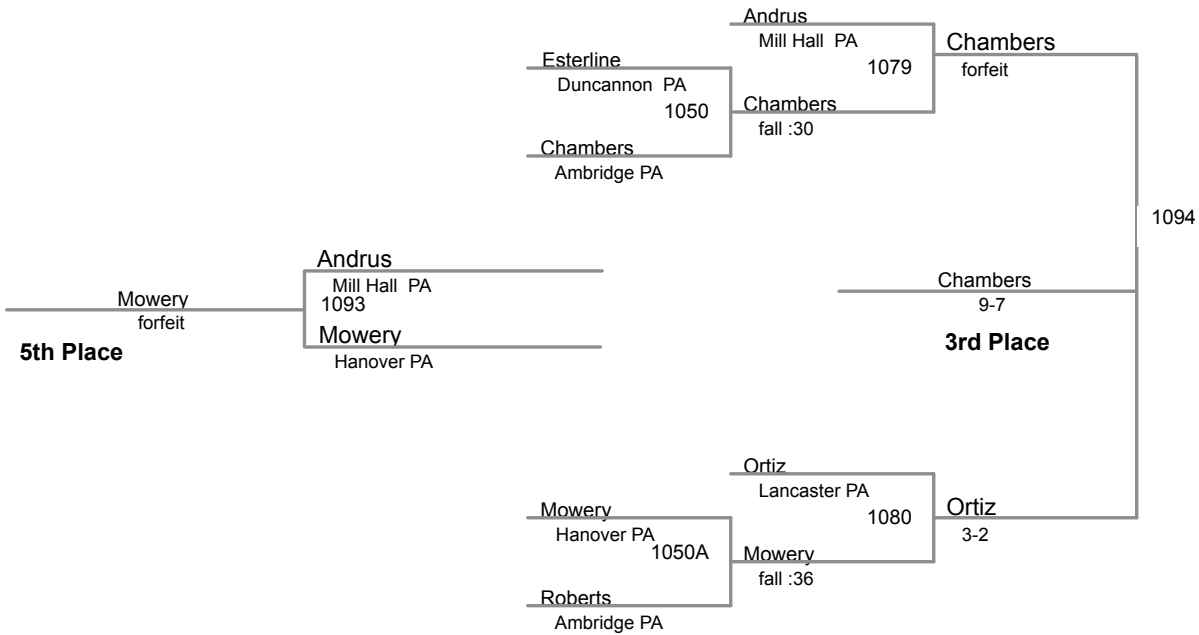

MAWA Western Region 2

Open

125 Lbs

MAWA Western Region 2

Open

135 Lbs

MAWA Western Region 2

Open

142 Lbs

MAWA Western Region 2

Open

150 Lbs

MAWA Western Region 2

Open

158 Lbs

MAWA Western Region 2

Open

167 Lbs

MAWA Western Region 2

Open

177 Lbs

MAWA Western Region 2

Open

190 Lbs

MAWA Western Region 2

Open

220 Lbs

**MAWA Western Region 2
Open**

295 Lbs