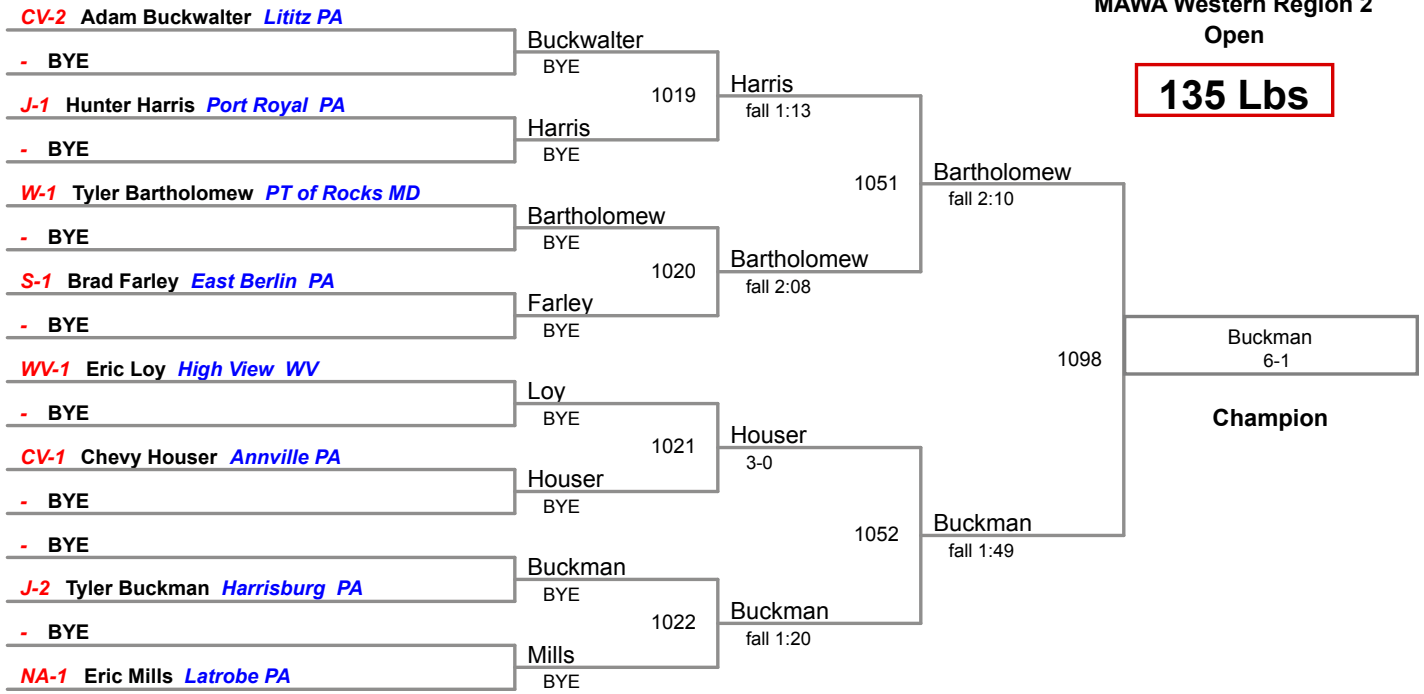

MAWA Western Region 2

Open

125 Lbs

MAWA Western Region 2

Open

135 Lbs

MAWA Western Region 2

Open

142 Lbs

MAWA Western Region 2

Open

150 Lbs

MAWA Western Region 2

Open

158 Lbs

MAWA Western Region 2

Open

167 Lbs

MAWA Western Region 2

Open

177 Lbs

MAWA Western Region 2

Open

190 Lbs

MAWA Western Region 2

Open

220 Lbs

**MAWA Western Region 2
Open**

295 Lbs