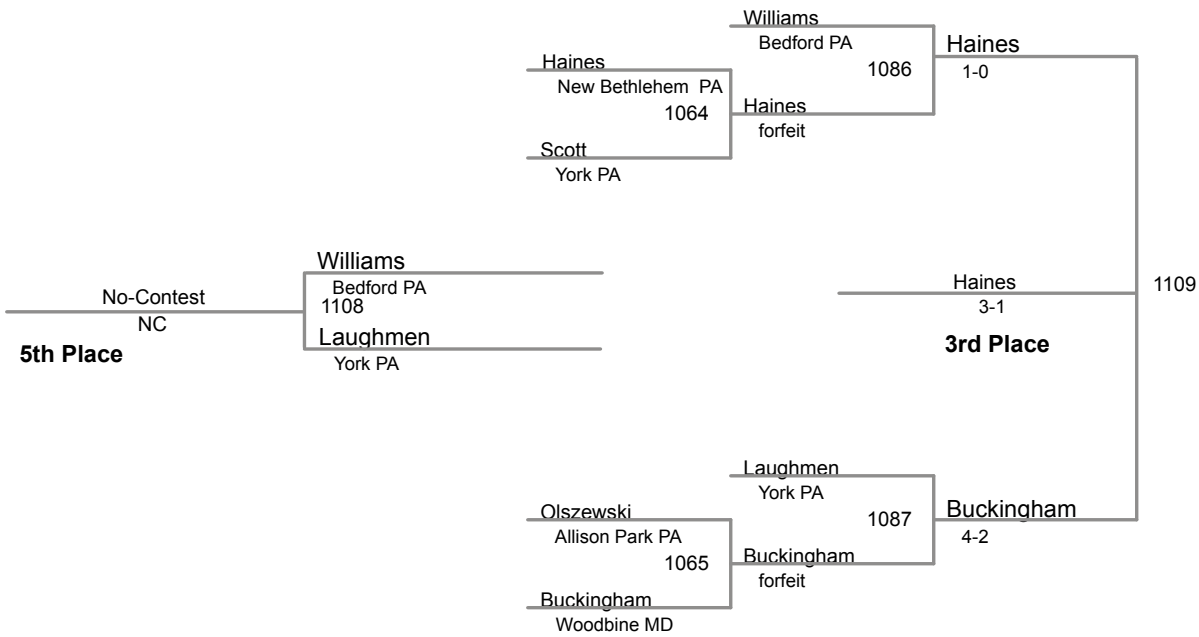

142 Lbs

MAWA Western Region 2

Open

150 Lbs

MAWA Western Region 2

Open

158 Lbs

MAWA Western Region 2

Open

167 Lbs

MAWA Western Region 2

Open

177 Lbs

MAWA Western Region 2

Open

190 Lbs

MAWA Western Region 2

Open

220 Lbs

**MAWA Western Region 2
Open**

295 Lbs