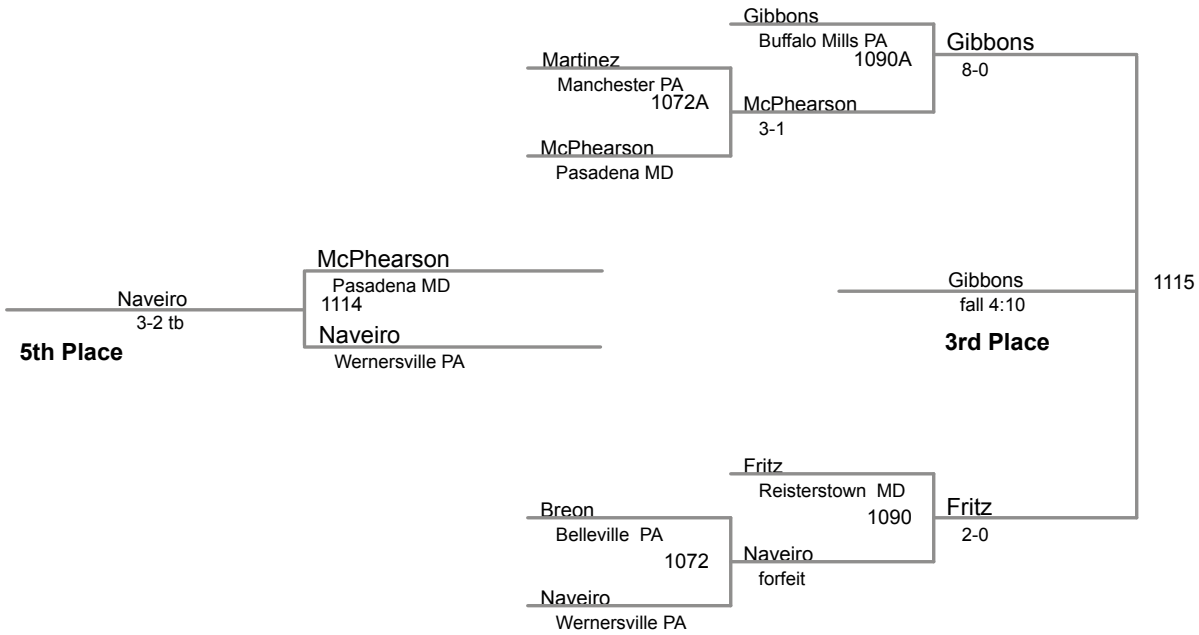

Open

167 Lbs

MAWA Western Region 2

Open

177 Lbs

MAWA Western Region 2

Open

190 Lbs

MAWA Western Region 2

Open

220 Lbs

**MAWA Western Region 2
Open**

295 Lbs