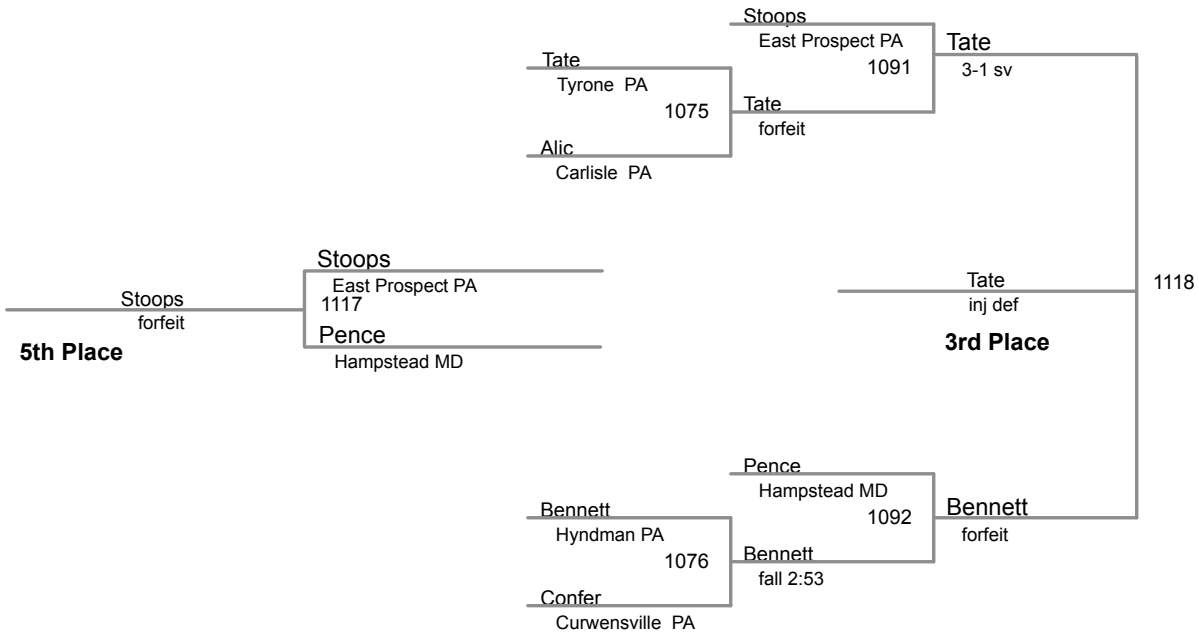

Open

167 Lbs

MAWA Western Region 2

Open

177 Lbs

MAWA Western Region 2

Open

190 Lbs

MAWA Western Region 2

Open

220 Lbs

**MAWA Western Region 2
Open**

295 Lbs