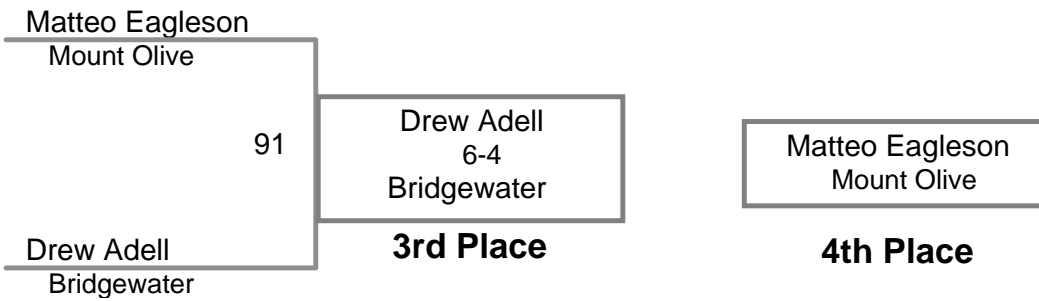

USAW NJ Qualifier Randolph
Bantam

40 Lbs

USAW NJ Qualifier Randolph
Bantam

45 Lbs

USAW NJ Qualifier Randolph
Bantam

50 Lbs

USAW NJ Qualifier Randolph
Bantam

55 Lbs