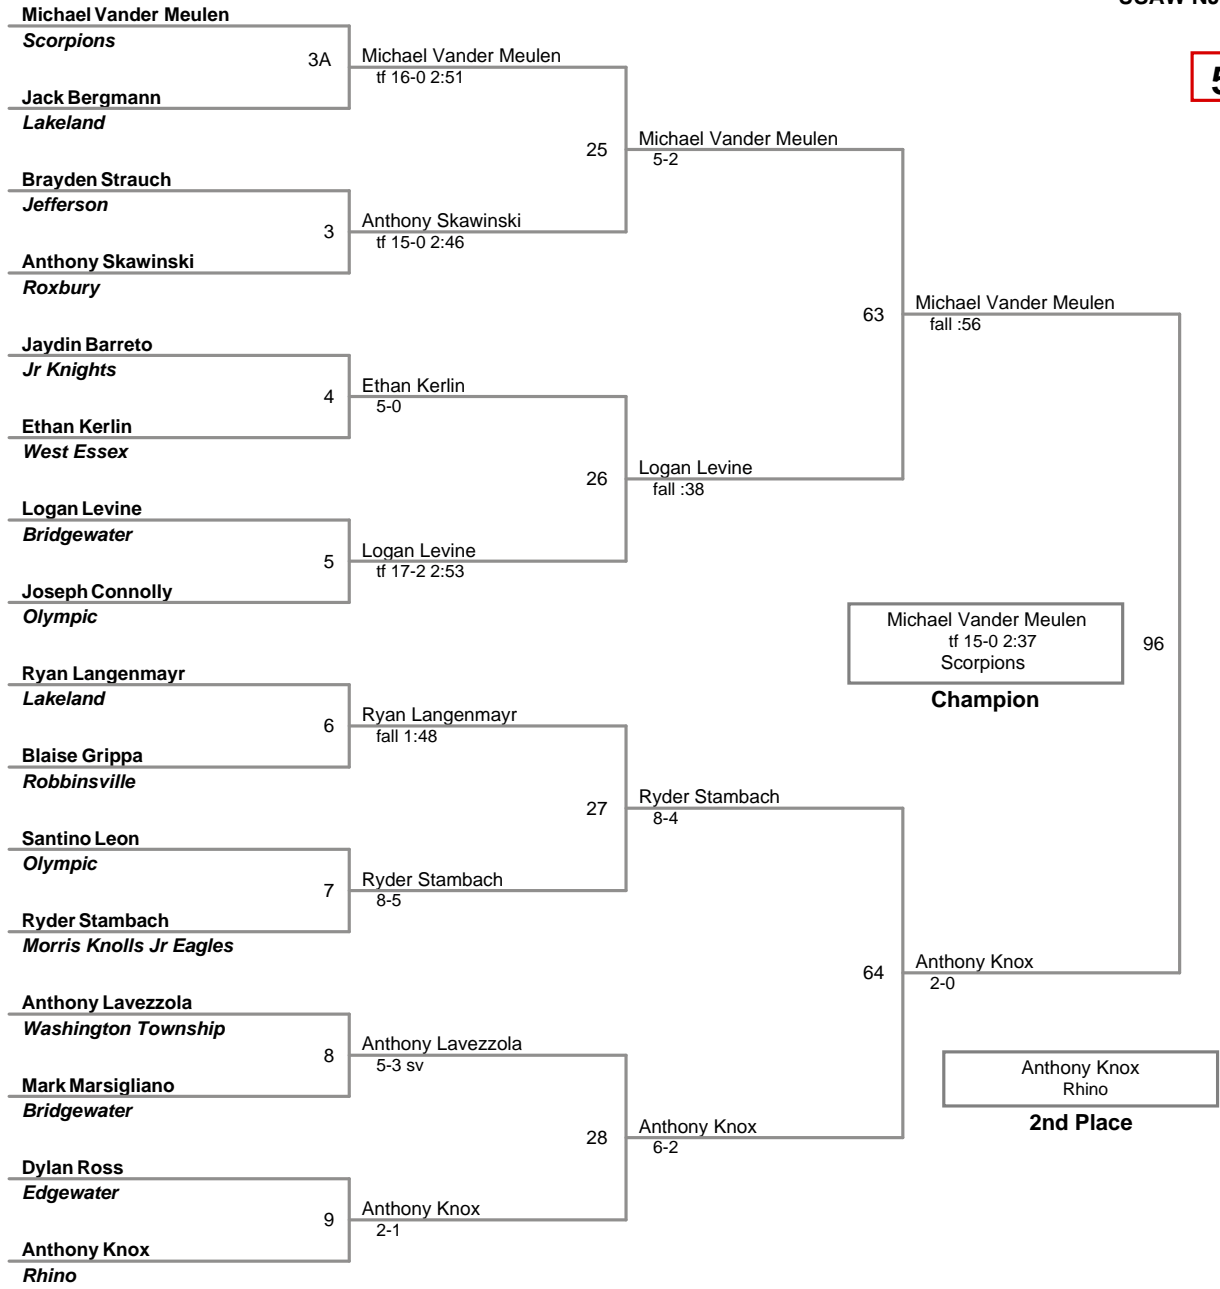

USAW NJ Qualifier Randolph
Bantam

40 Lbs

USAW NJ Qualifier Randolph
Bantam

45 Lbs

USAW NJ Qualifier Randolph
Bantam

50 Lbs

USAW NJ Qualifier Randolph
Bantam

55 Lbs