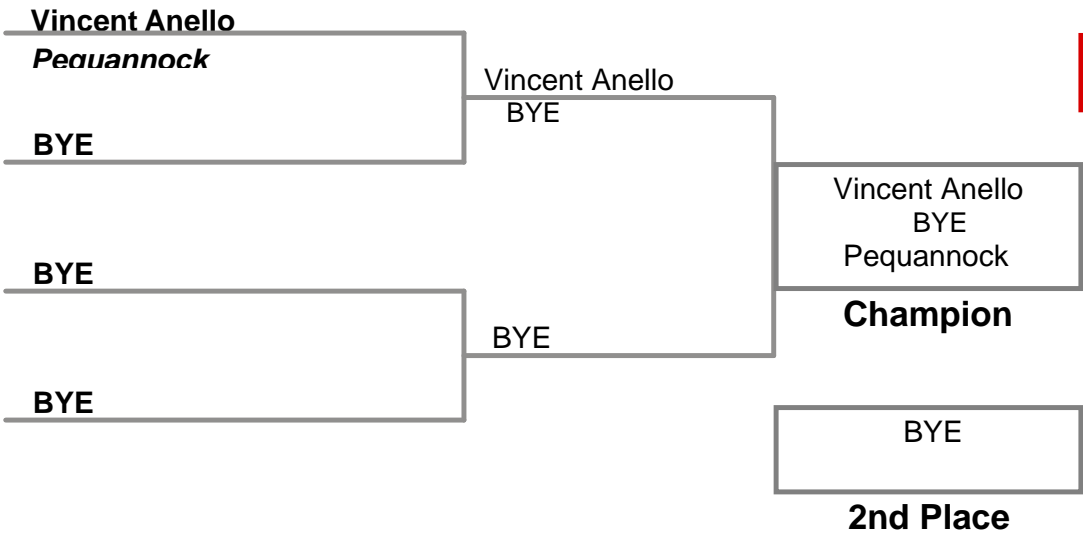

USAW NJ Qualifier Randolph
Bantam

40 Lbs

USAW NJ Qualifier Randolph
Bantam

45 Lbs

USAW NJ Qualifier Randolph
Bantam

50 Lbs

USAW NJ Qualifier Randolph
Bantam

55 Lbs