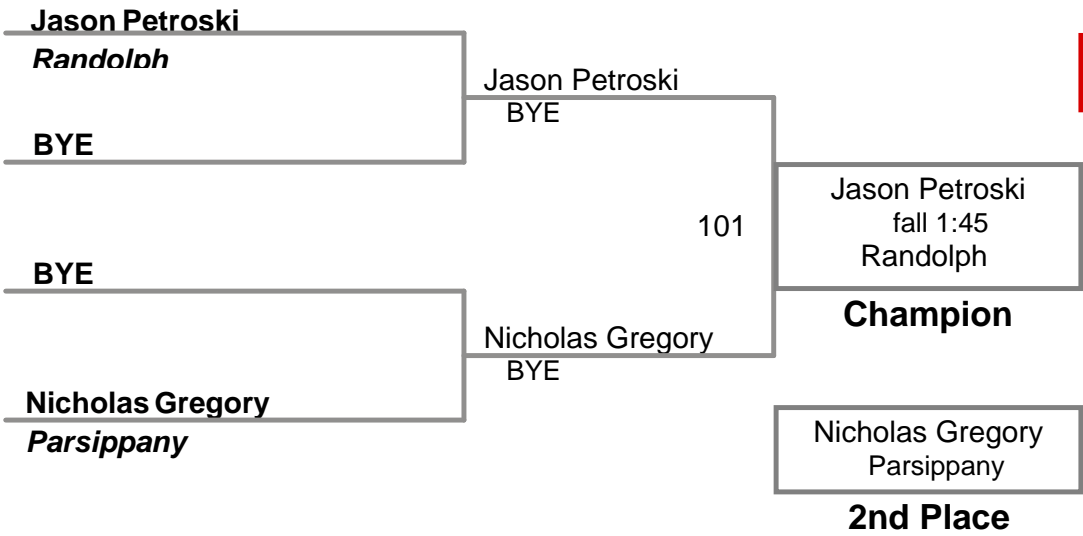

USAW NJ Qualifier Randolph
Bantam

60 Lbs

USAW NJ Qualifier Randolph
Bantam

65 Lbs

**USAW NJ Qualifier Randolph
Bantam**

70 Lbs

**USAW NJ Qualifier Randolph
Bantam**

75 Lbs