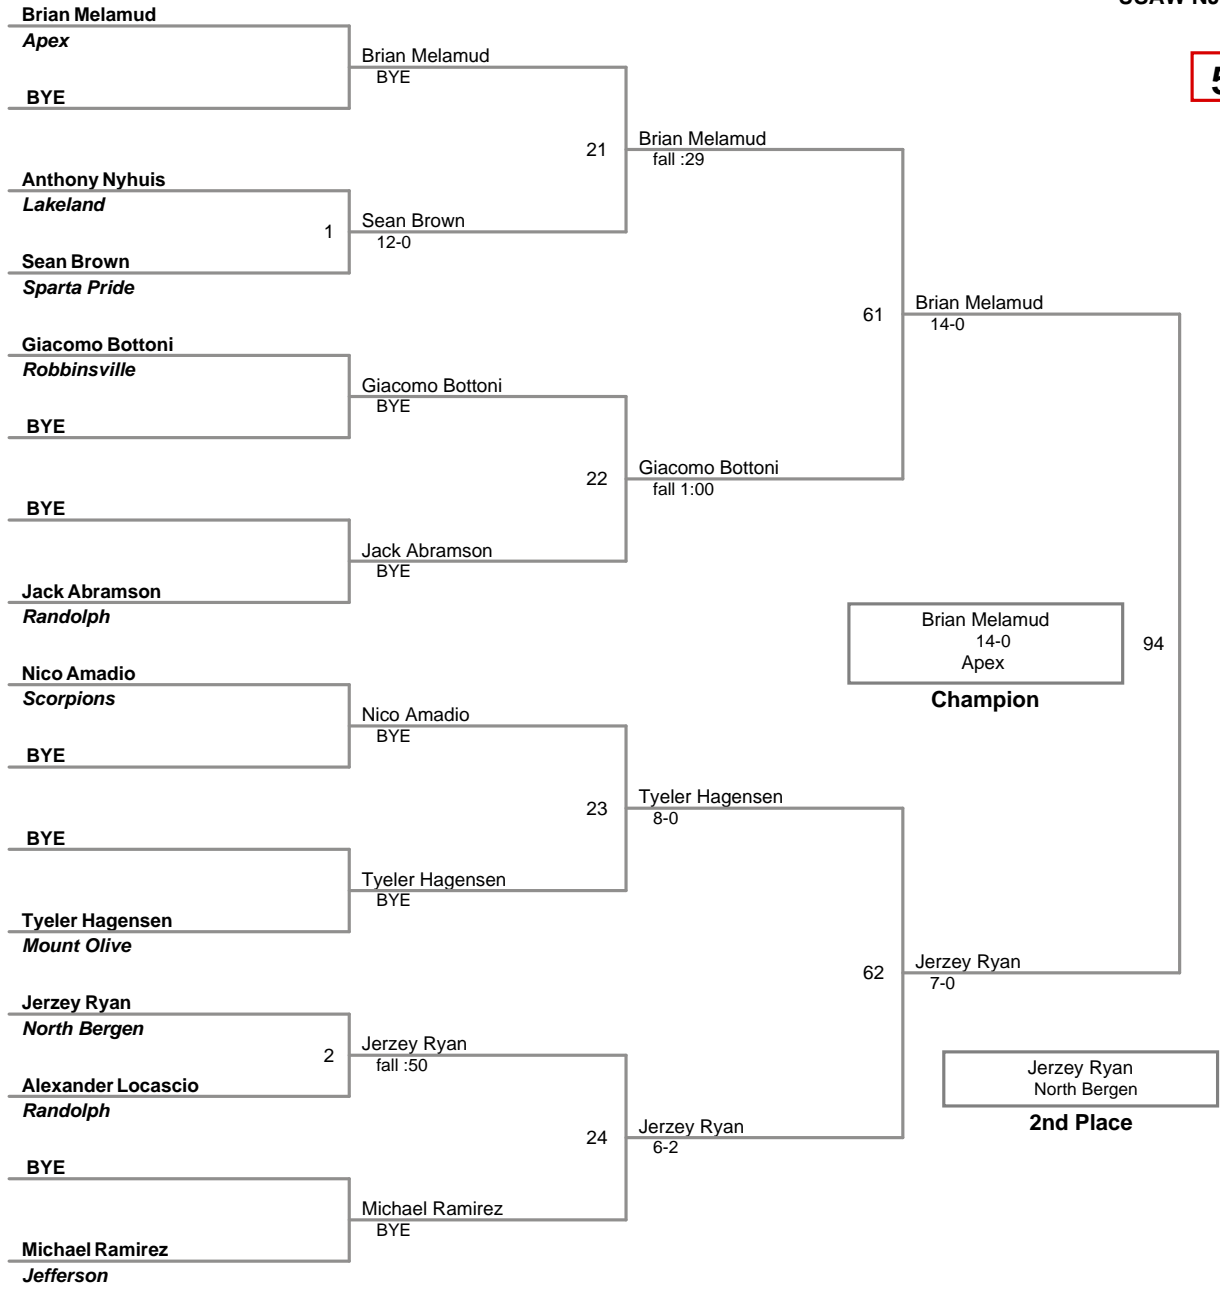

USAW NJ Qualifier Randolph
Bantam

40 Lbs

USAW NJ Qualifier Randolph
Bantam

45 Lbs

USAW NJ Qualifier Randolph
Bantam

50 Lbs

USAW NJ Qualifier Randolph
Bantam

55 Lbs