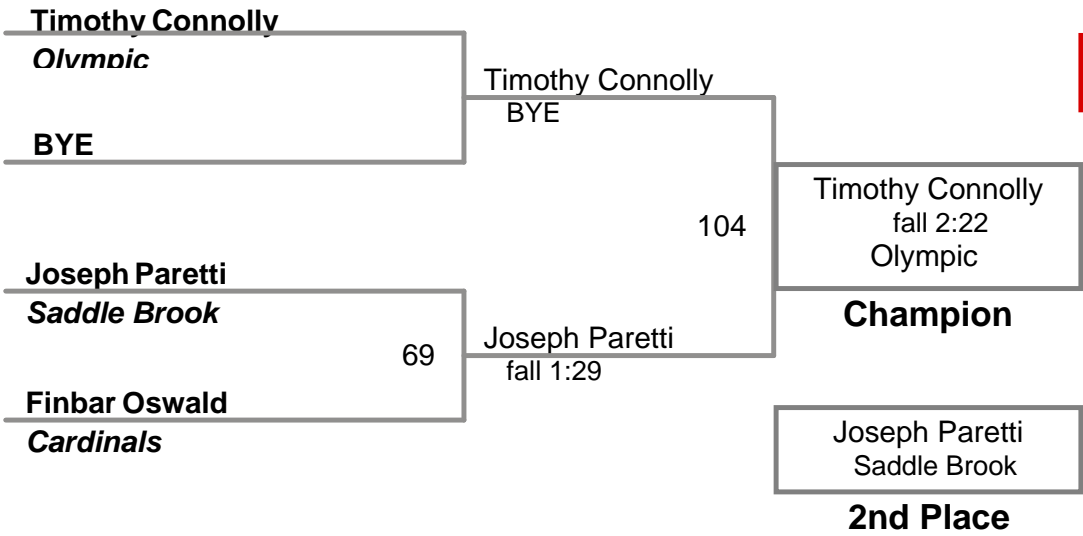

USAW NJ Qualifier Randolph
Bantam

85 Lbs