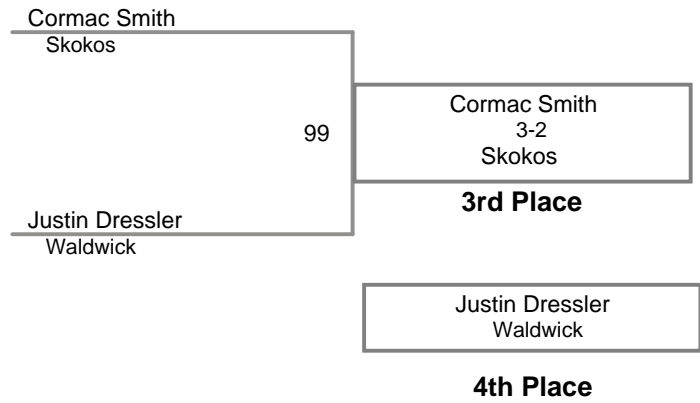

USAW NJ Qualifier Randolph
Bantam

40 Lbs

USAW NJ Qualifier Randolph
Bantam

45 Lbs

USAW NJ Qualifier Randolph
Bantam

50 Lbs

USAW NJ Qualifier Randolph
Bantam

55 Lbs

USAW NJ Qualifier Randolph
Bantam

60 Lbs

USAW NJ Qualifier Randolph
Bantam

65 Lbs

**USAW NJ Qualifier Randolph
Bantam**

70 Lbs

**USAW NJ Qualifier Randolph
Bantam**

75 Lbs