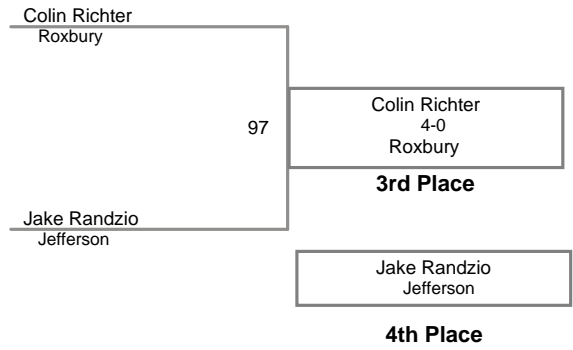

USAW NJ Qualifier Randolph
Bantam

60 Lbs