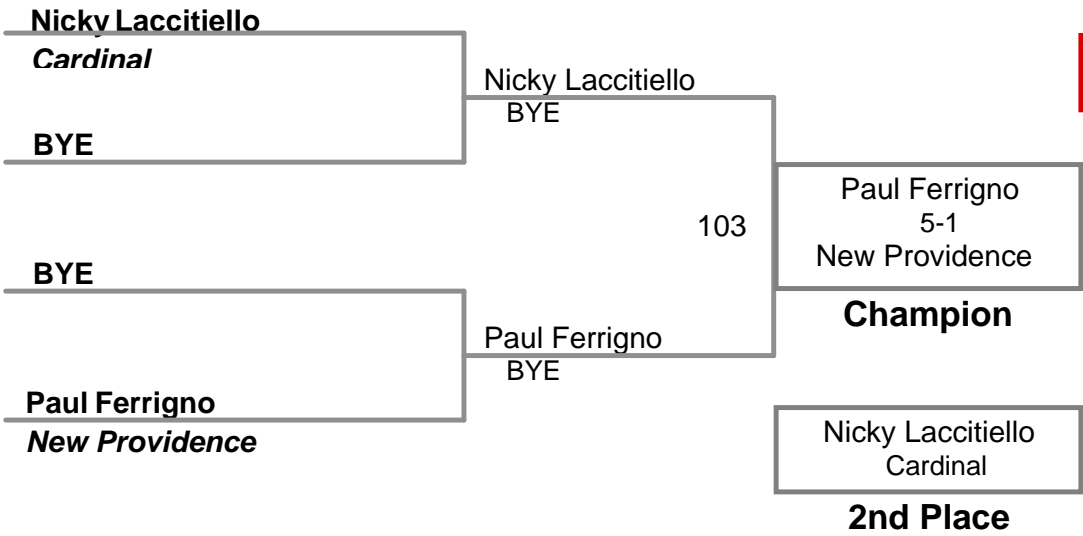

**USAW NJ Qualifier Randolph
Bantam**

80 Lbs