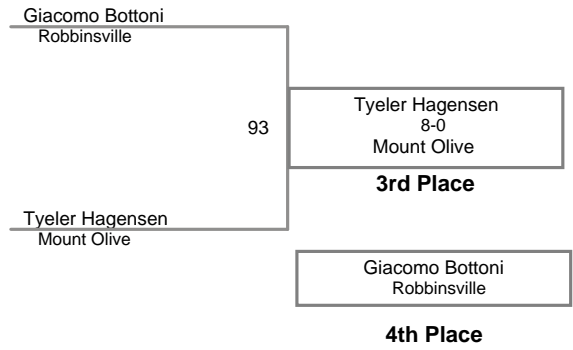

USAW NJ Qualifier Randolph
Bantam

40 Lbs

USAW NJ Qualifier Randolph
Bantam

45 Lbs

USAW NJ Qualifier Randolph
Bantam

50 Lbs

USAW NJ Qualifier Randolph
Bantam

55 Lbs