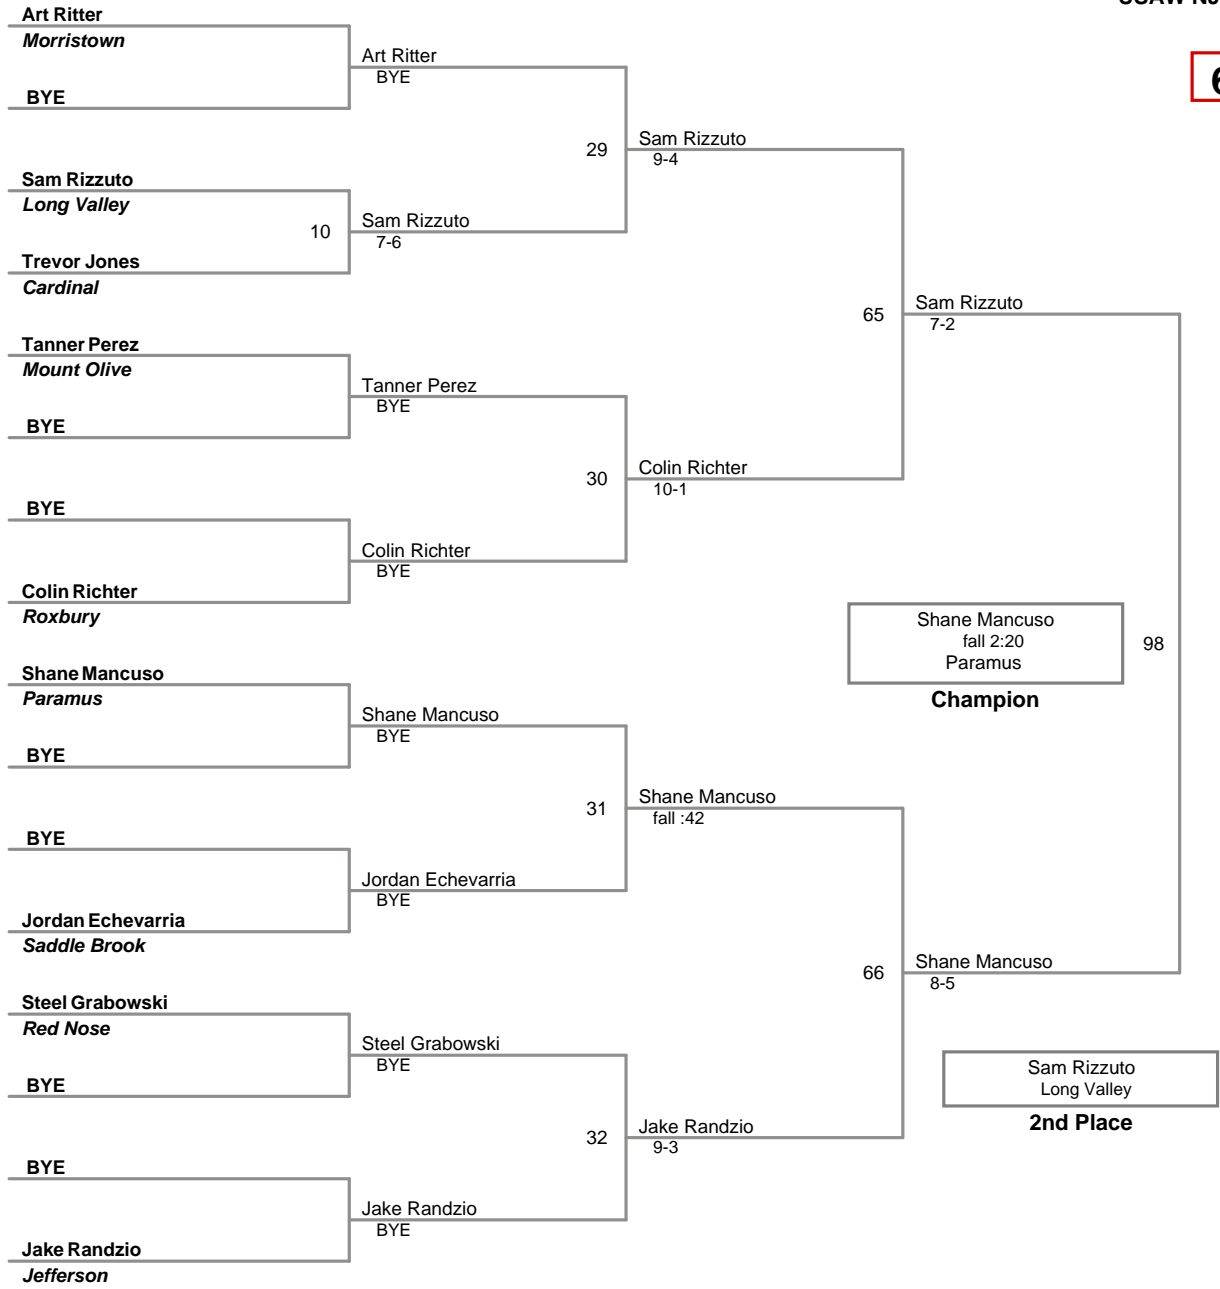

USAW NJ Qualifier Randolph
Bantam

60 Lbs