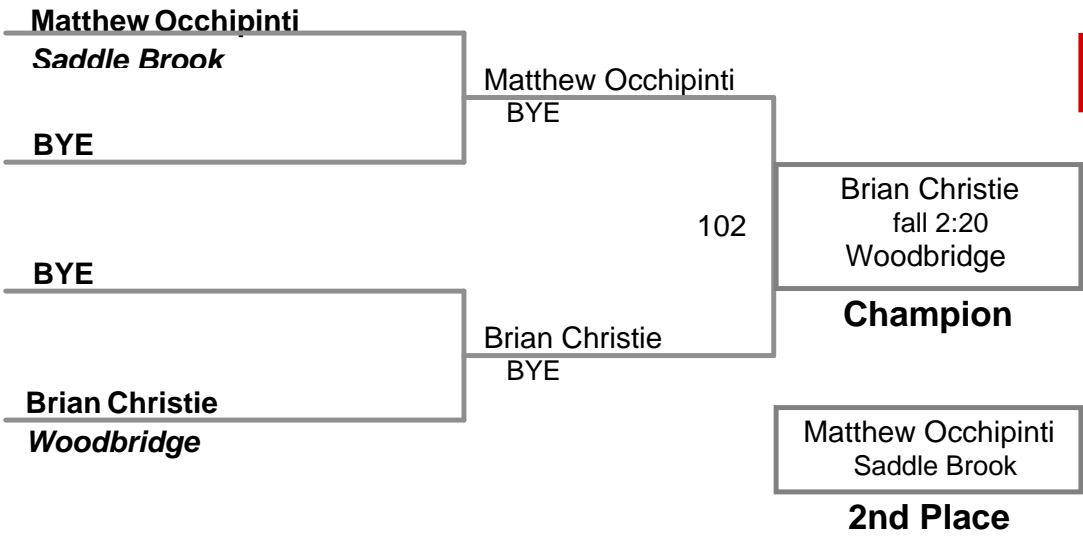

USAW NJ Qualifier Randolph
Bantam

60 Lbs

USAW NJ Qualifier Randolph
Bantam

65 Lbs

**USAW NJ Qualifier Randolph
Bantam**

70 Lbs

**USAW NJ Qualifier Randolph
Bantam**

75 Lbs