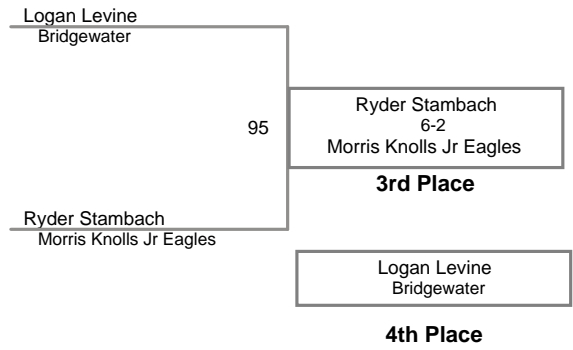

USAW NJ Qualifier Randolph
Bantam

40 Lbs

USAW NJ Qualifier Randolph
Bantam

45 Lbs

USAW NJ Qualifier Randolph
Bantam

50 Lbs

USAW NJ Qualifier Randolph
Bantam

55 Lbs

USAW NJ Qualifier Randolph
Bantam

60 Lbs

USAW NJ Qualifier Randolph
Bantam

65 Lbs

**USAW NJ Qualifier Randolph
Bantam**

70 Lbs

**USAW NJ Qualifier Randolph
Bantam**

75 Lbs