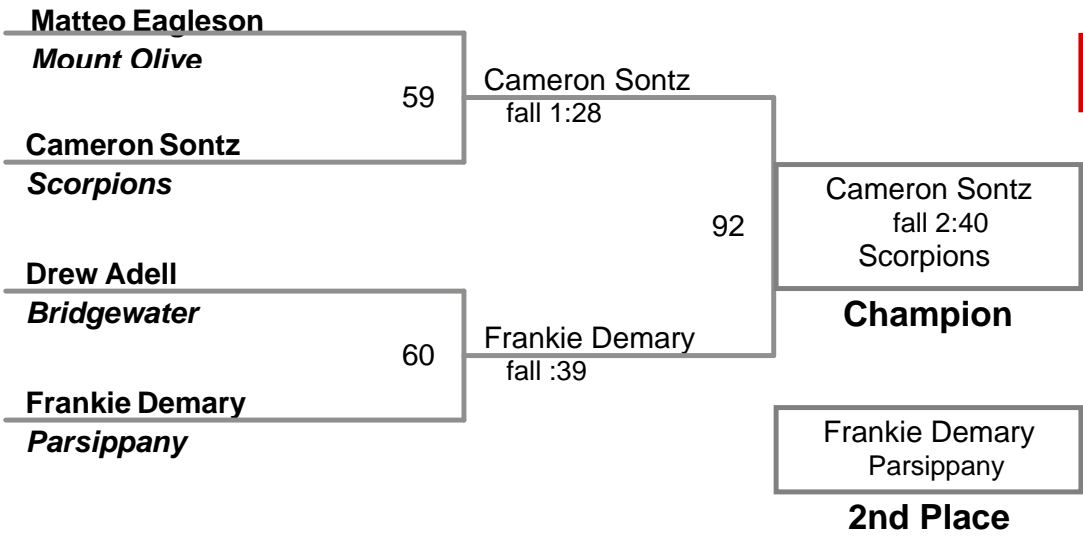

USAW NJ Qualifier Randolph
Bantam

40 Lbs

USAW NJ Qualifier Randolph
Bantam

45 Lbs

USAW NJ Qualifier Randolph
Bantam

50 Lbs

USAW NJ Qualifier Randolph
Bantam

55 Lbs