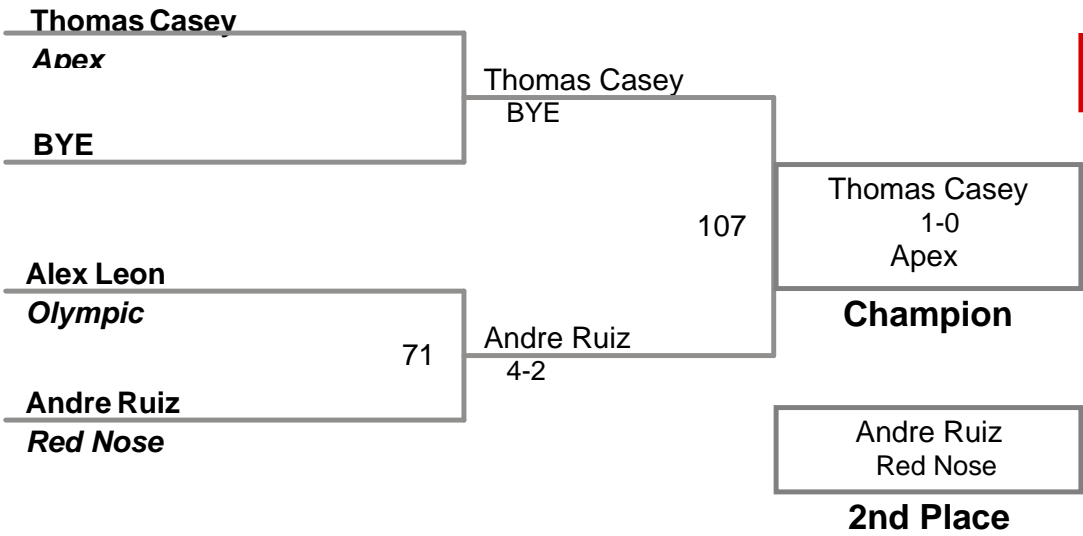

**USAW NJ Qualifier Randolph
Intermediate**

70 Lbs

**USAW NJ Qualifier Randolph
Intermediate**

75 Lbs

**USAW NJ Qualifier Randolph
Intermediate**

80 Lbs

USAW NJ Qualifier Randolph
Intermediate

**USA NJ Qualifier Randolph
Intermediate**