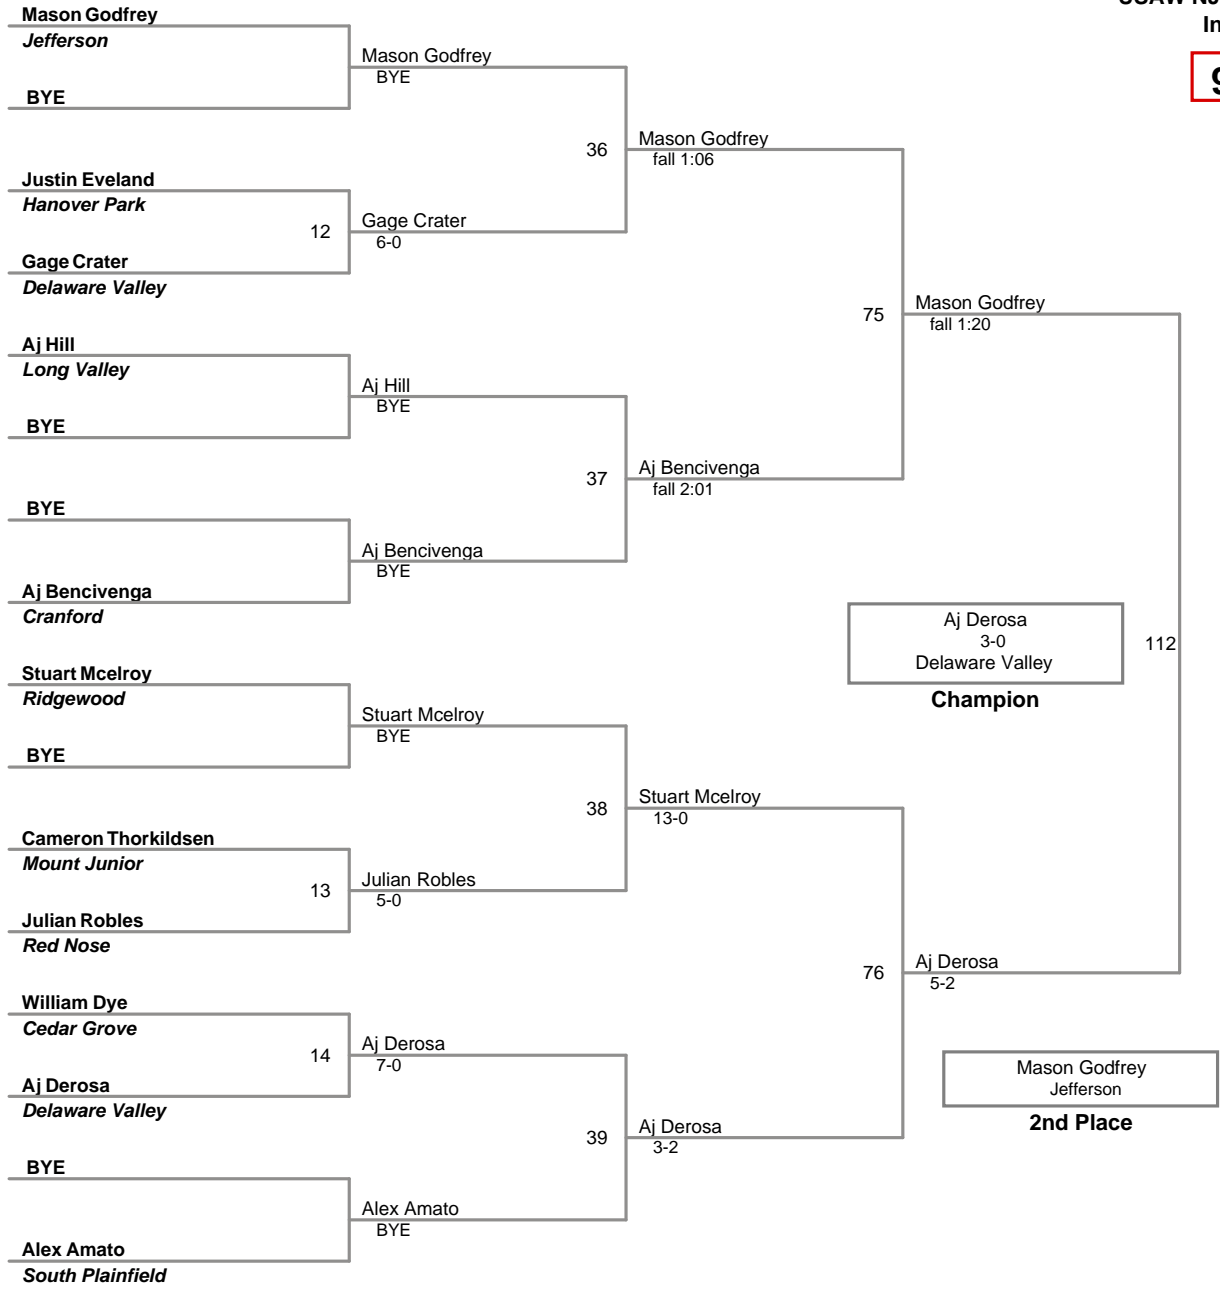

USAW NJ Qualifier Randolph
Intermediate

98 Lbs