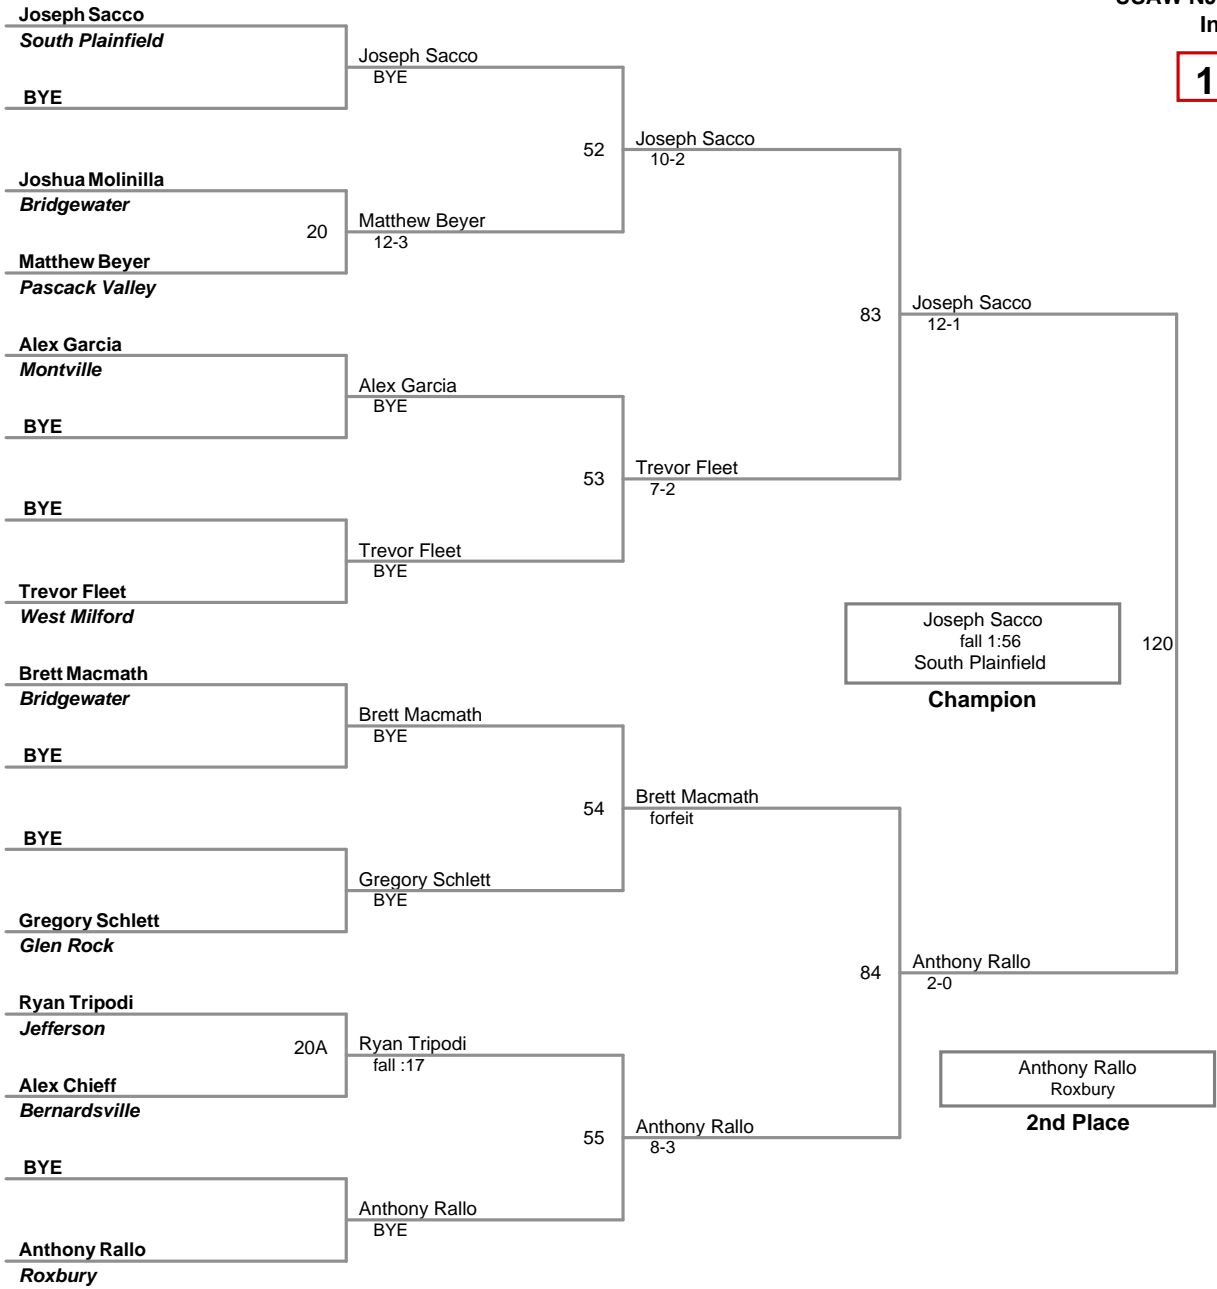

USAW NJ Qualifier Randolph
Intermediate

128 Lbs