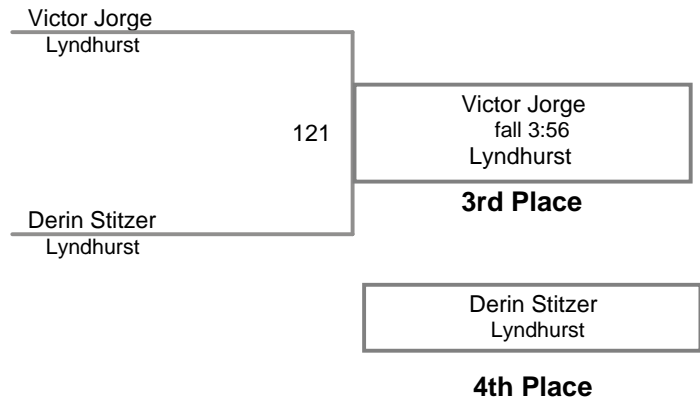

USAW NJ Qualifier Randolph
Intermediate

136 Lbs