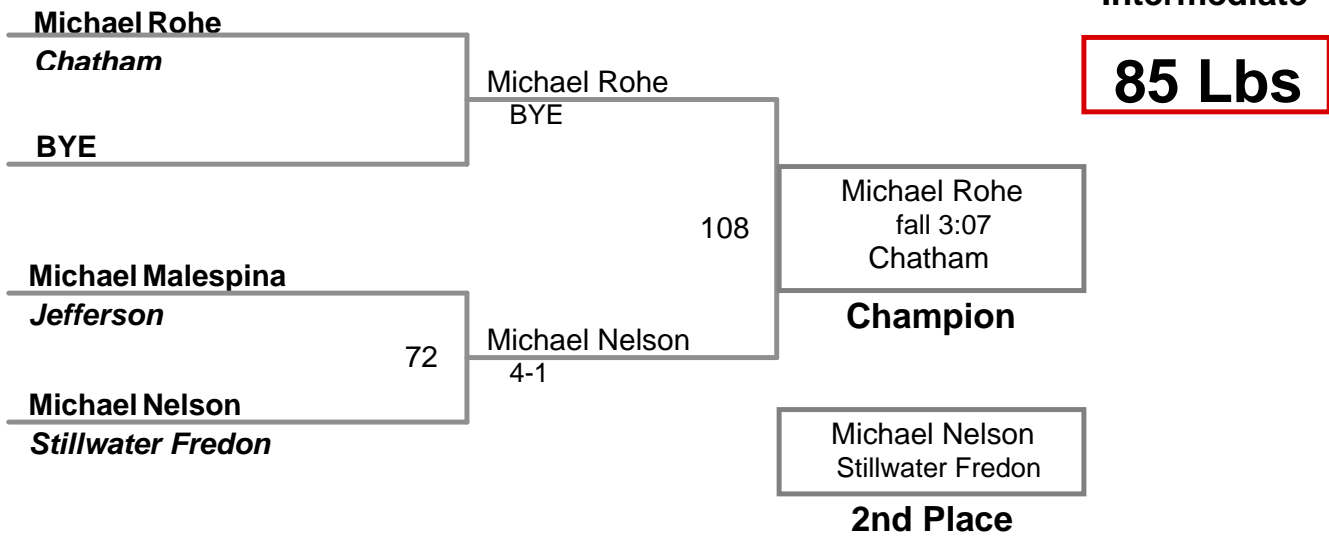

**USAW NJ Qualifier Randolph
Intermediate**

70 Lbs

**USAW NJ Qualifier Randolph
Intermediate**

75 Lbs

**USAW NJ Qualifier Randolph
Intermediate**

80 Lbs

USAW NJ Qualifier Randolph
Intermediate

**USA NJ Qualifier Randolph
Intermediate**