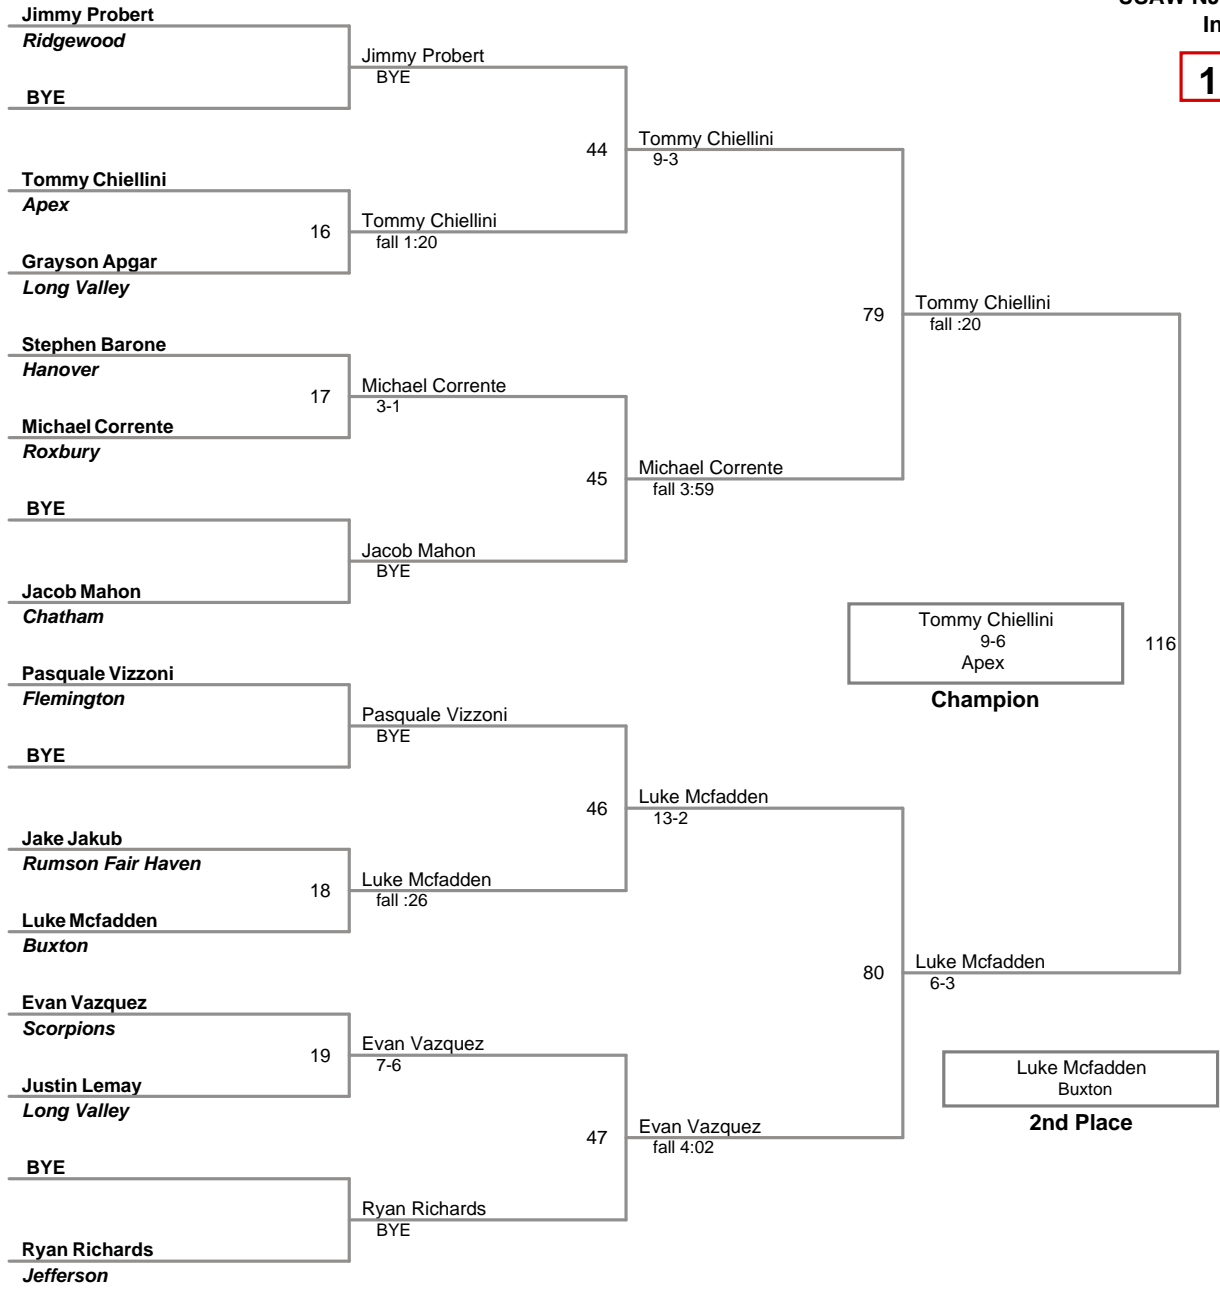

USAW NJ Qualifier Randolph
Intermediate

98 Lbs

USAW NJ Qualifier Randolph
Intermediate

105 Lbs

USAW NJ Qualifier Randolph
Intermediate

112 Lbs

USAW NJ Qualifier Randolph
Intermediate

120 Lbs