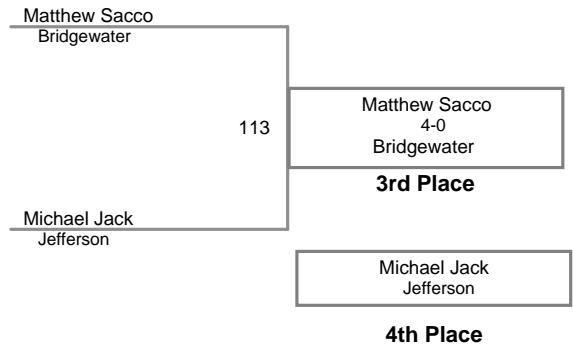

**USAW NJ Qualifier Randolph
Intermediate**

70 Lbs

**USAW NJ Qualifier Randolph
Intermediate**

75 Lbs

**USAW NJ Qualifier Randolph
Intermediate**

80 Lbs

USAW NJ Qualifier Randolph
Intermediate

**USA NJ Qualifier Randolph
Intermediate**

USAW NJ Qualifier Randolph
Intermediate

98 Lbs

USAW NJ Qualifier Randolph
Intermediate

105 Lbs

USAW NJ Qualifier Randolph
Intermediate

112 Lbs

USAW NJ Qualifier Randolph
Intermediate

120 Lbs