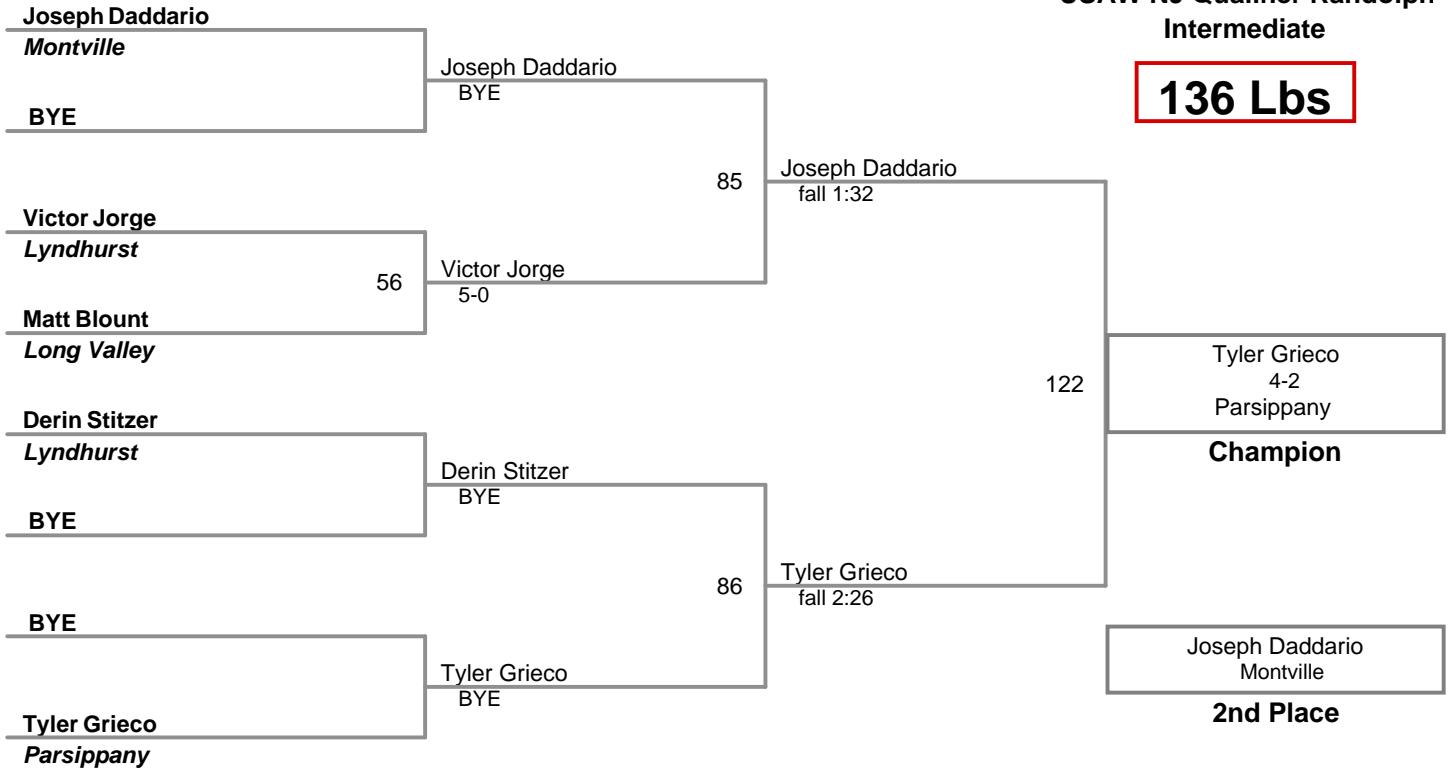

USAW NJ Qualifier Randolph
Intermediate

136 Lbs