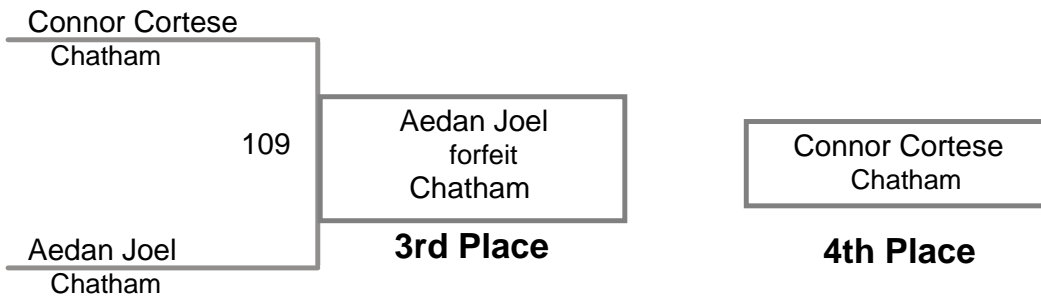

**USAW NJ Qualifier Randolph
Intermediate**

70 Lbs

**USAW NJ Qualifier Randolph
Intermediate**

75 Lbs

**USAW NJ Qualifier Randolph
Intermediate**

80 Lbs

USAW NJ Qualifier Randolph
Intermediate

**USA NJ Qualifier Randolph
Intermediate**