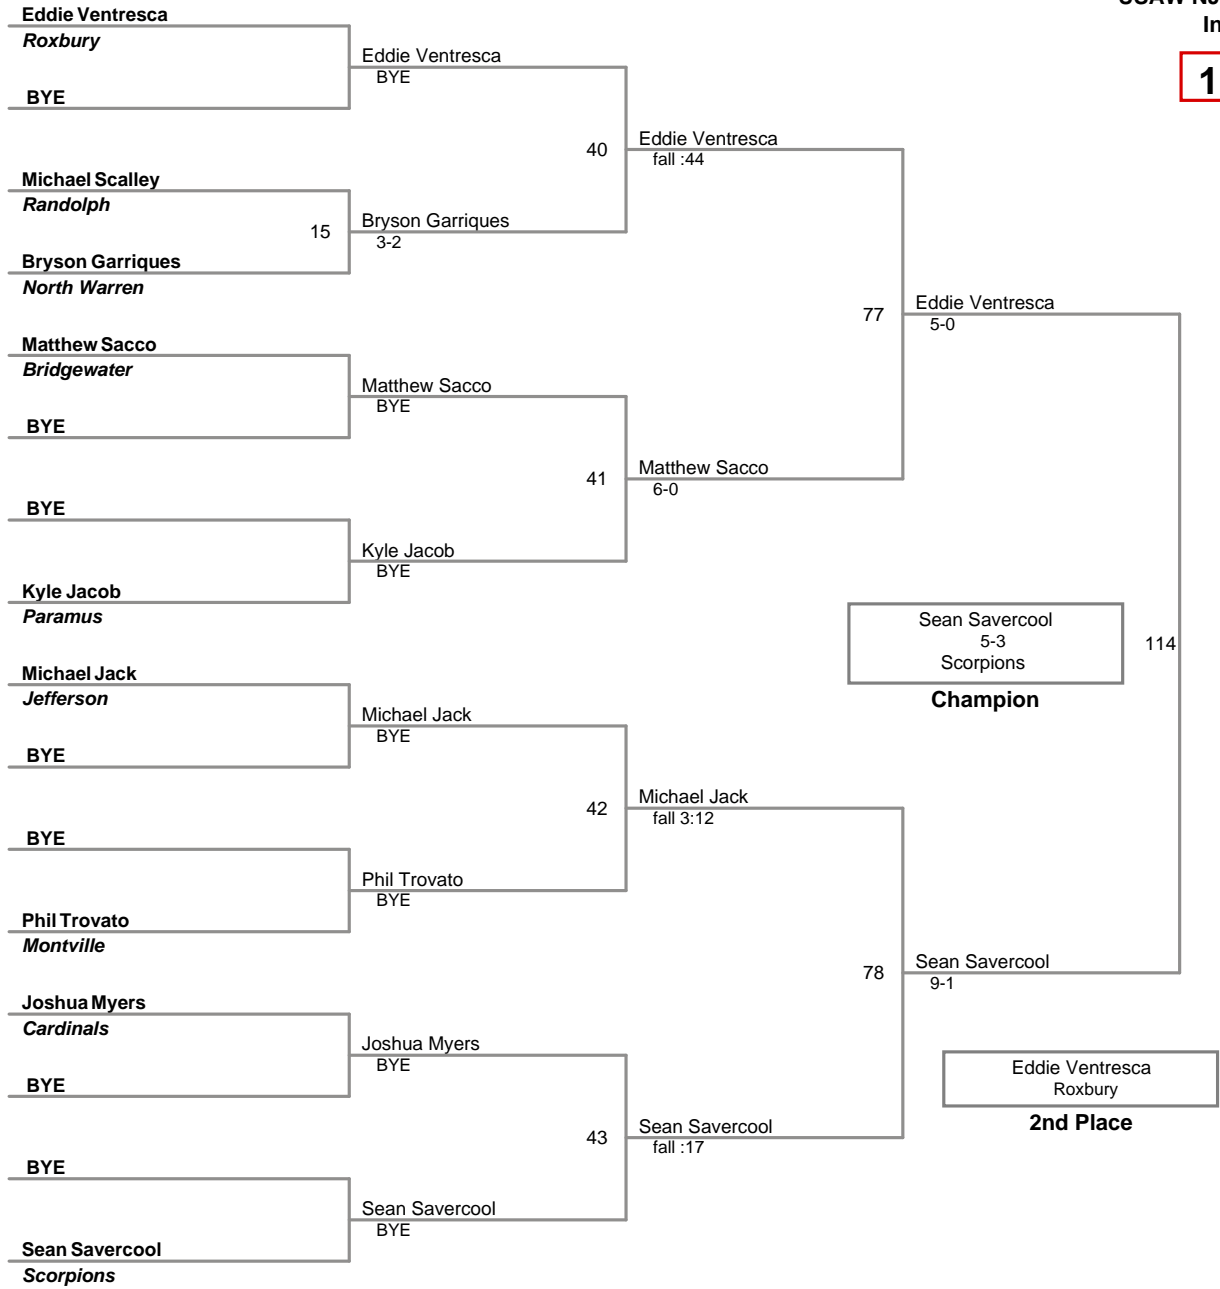

USAW NJ Qualifier Randolph
Intermediate

105 Lbs