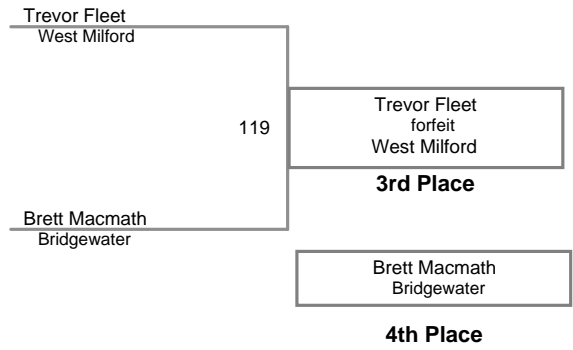

USAW NJ Qualifier Randolph
Intermediate

98 Lbs

USAW NJ Qualifier Randolph
Intermediate

105 Lbs

USAW NJ Qualifier Randolph
Intermediate

112 Lbs

USAW NJ Qualifier Randolph
Intermediate

120 Lbs

USAW NJ Qualifier Randolph
Intermediate

128 Lbs

USAW NJ Qualifier Randolph
Intermediate

136 Lbs

USAW NJ Qualifier Randolph
Intermediate

**USAW NJ Qualifier Randolph
Intermediate**

USAW NJ Qualifier Randolph
Intermediate