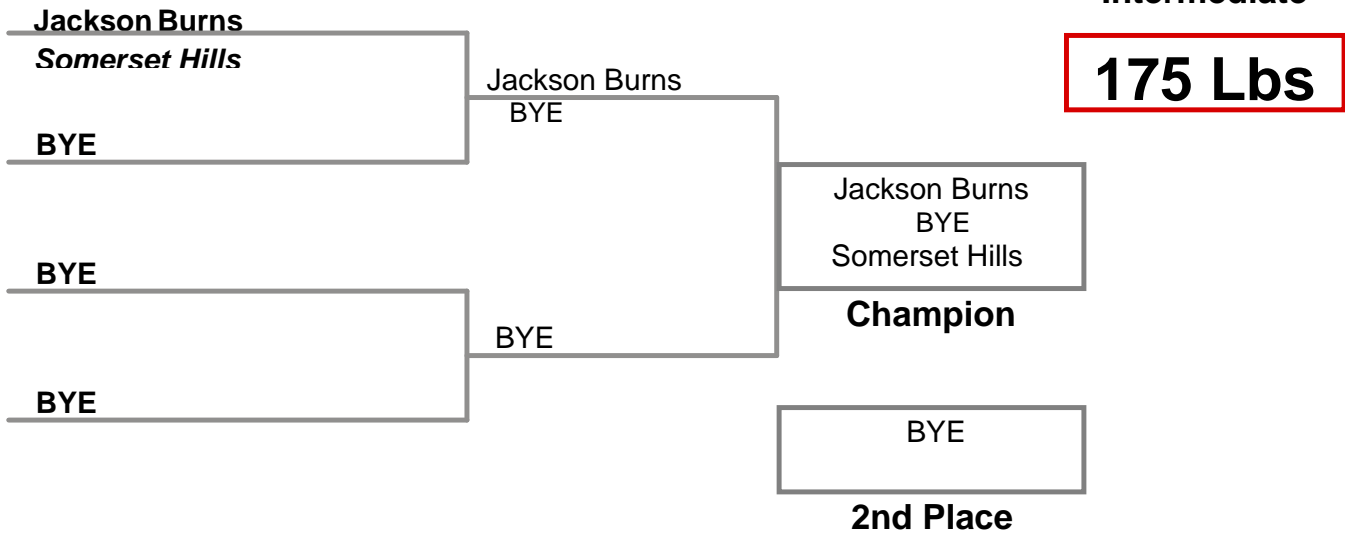

USAW NJ Qualifier Randolph
Intermediate

128 Lbs

USAW NJ Qualifier Randolph
Intermediate

136 Lbs

USAW NJ Qualifier Randolph
Intermediate

**USAW NJ Qualifier Randolph
Intermediate**

USAW NJ Qualifier Randolph
Intermediate

160 Lbs

**USAW NJ Qualifier Randolph
Intermediate**

**USAW NJ Qualifier Randolph
Intermediate**