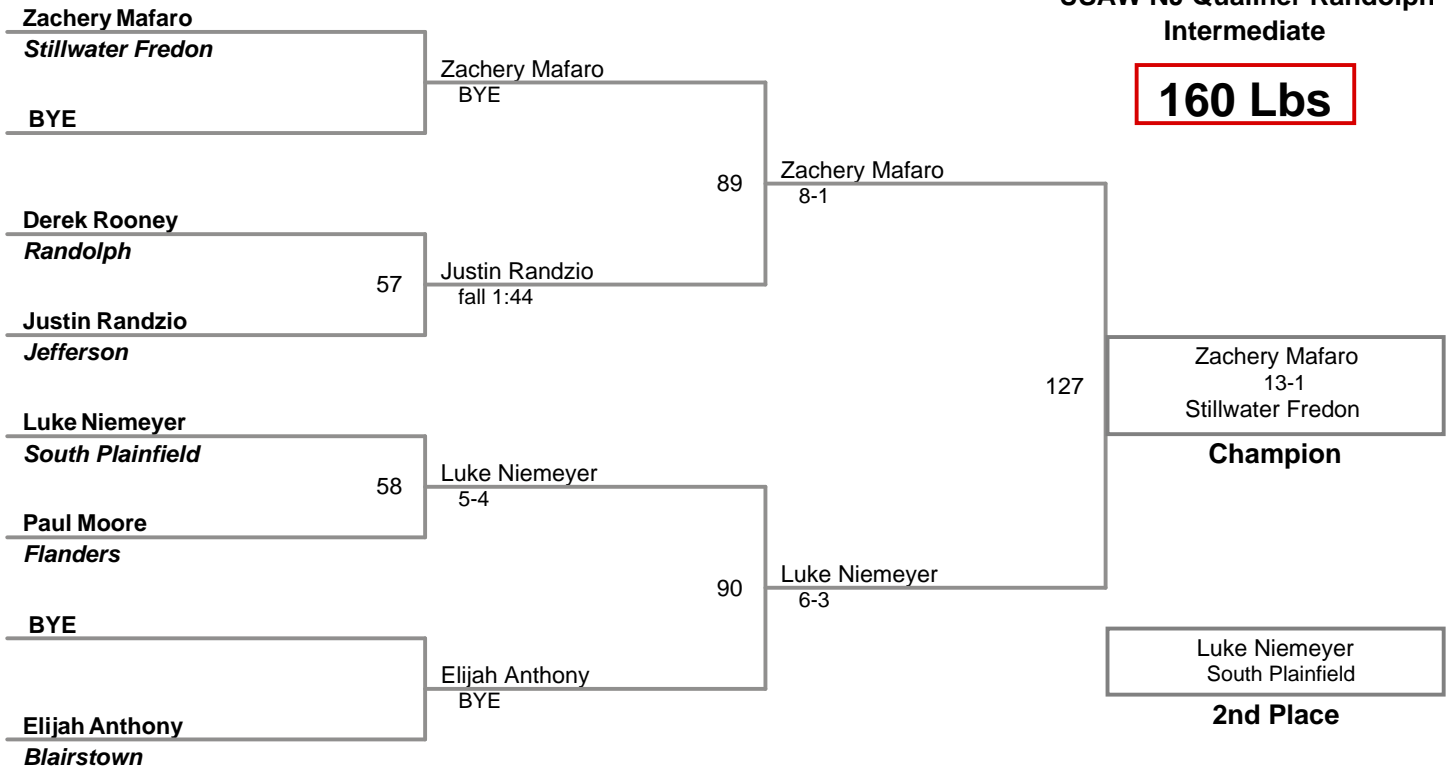

USAW NJ Qualifier Randolph
Intermediate

160 Lbs