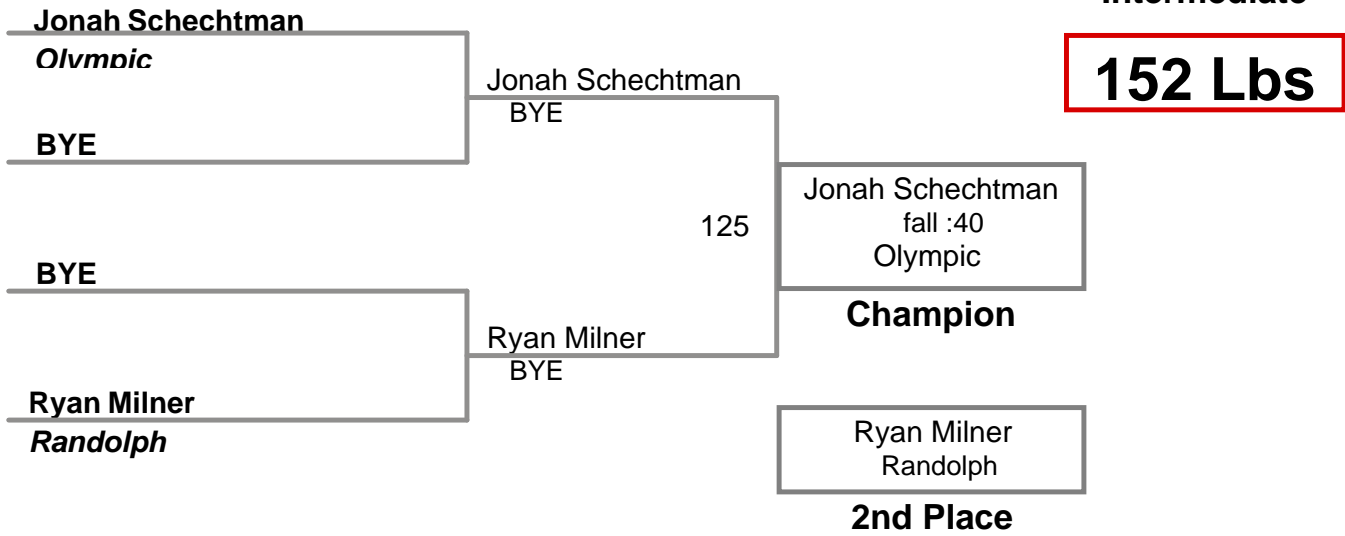

USAW NJ Qualifier Randolph
Intermediate

128 Lbs

USAW NJ Qualifier Randolph
Intermediate

136 Lbs

USAW NJ Qualifier Randolph
Intermediate

**USAW NJ Qualifier Randolph
Intermediate**

USAW NJ Qualifier Randolph
Intermediate

160 Lbs

**USAW NJ Qualifier Randolph
Intermediate**

**USAW NJ Qualifier Randolph
Intermediate**