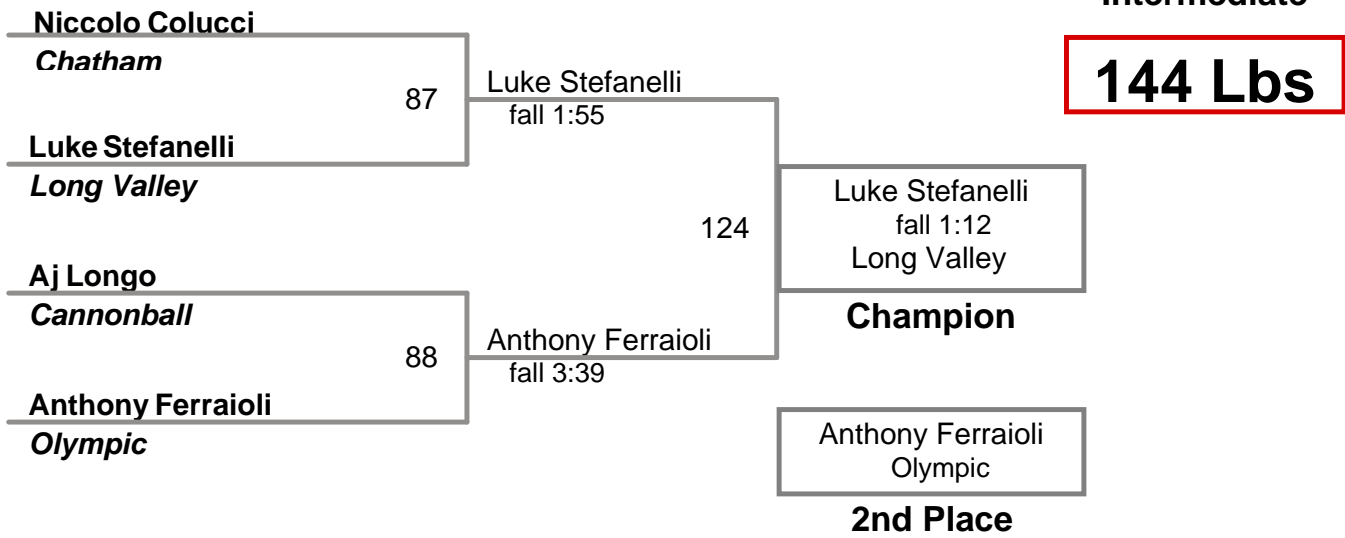

USAW NJ Qualifier Randolph
Intermediate

128 Lbs

USAW NJ Qualifier Randolph
Intermediate

136 Lbs

USAW NJ Qualifier Randolph
Intermediate

**USAW NJ Qualifier Randolph
Intermediate**

USAW NJ Qualifier Randolph
Intermediate

160 Lbs

**USAW NJ Qualifier Randolph
Intermediate**

**USAW NJ Qualifier Randolph
Intermediate**