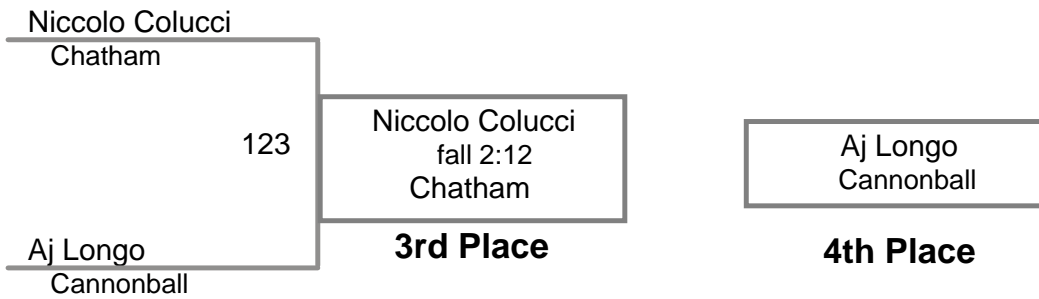

USAW NJ Qualifier Randolph
Intermediate

128 Lbs

USAW NJ Qualifier Randolph
Intermediate

136 Lbs

USAW NJ Qualifier Randolph
Intermediate

**USAW NJ Qualifier Randolph
Intermediate**

USAW NJ Qualifier Randolph
Intermediate