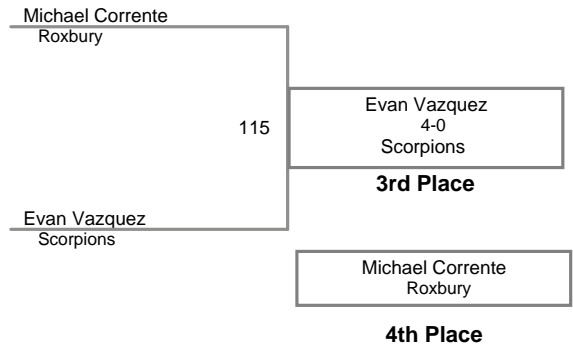

USAW NJ Qualifier Randolph
Intermediate

98 Lbs

USAW NJ Qualifier Randolph
Intermediate

105 Lbs

USAW NJ Qualifier Randolph
Intermediate

112 Lbs

USAW NJ Qualifier Randolph
Intermediate

120 Lbs