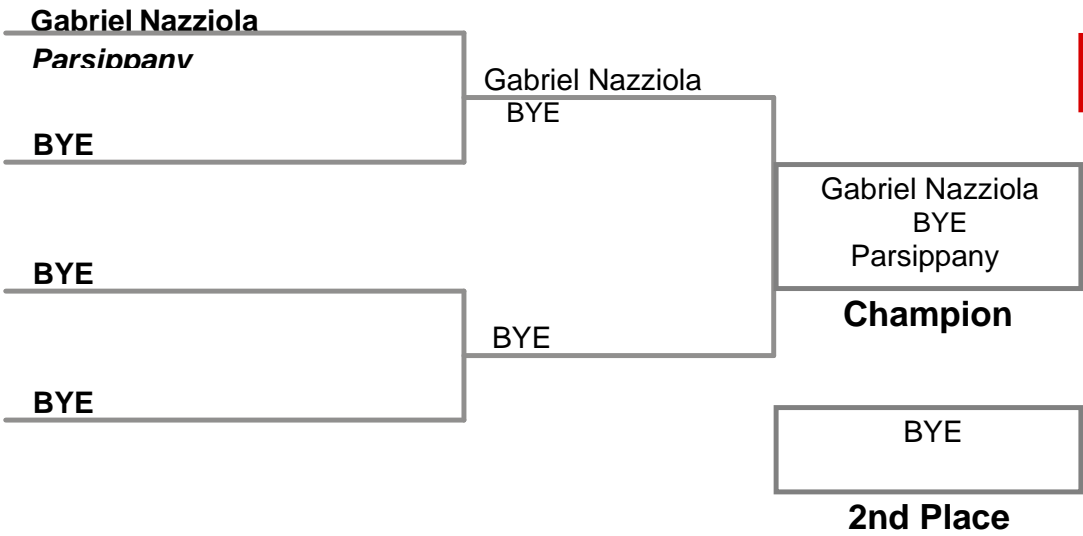

**USAW NJ Qualifier Randolph
Intermediate**

70 Lbs

**USAW NJ Qualifier Randolph
Intermediate**

75 Lbs

**USAW NJ Qualifier Randolph
Intermediate**

80 Lbs

USAW NJ Qualifier Randolph
Intermediate

**USA NJ Qualifier Randolph
Intermediate**