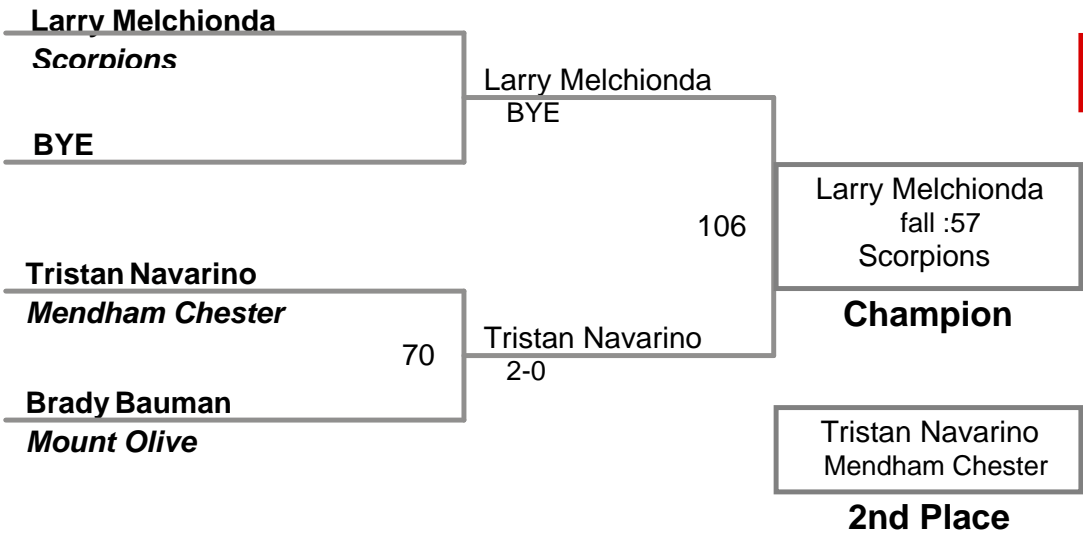

**USAW NJ Qualifier Randolph
Intermediate**

70 Lbs

**USAW NJ Qualifier Randolph
Intermediate**

75 Lbs

**USAW NJ Qualifier Randolph
Intermediate**

80 Lbs

USAW NJ Qualifier Randolph
Intermediate

**USA NJ Qualifier Randolph
Intermediate**