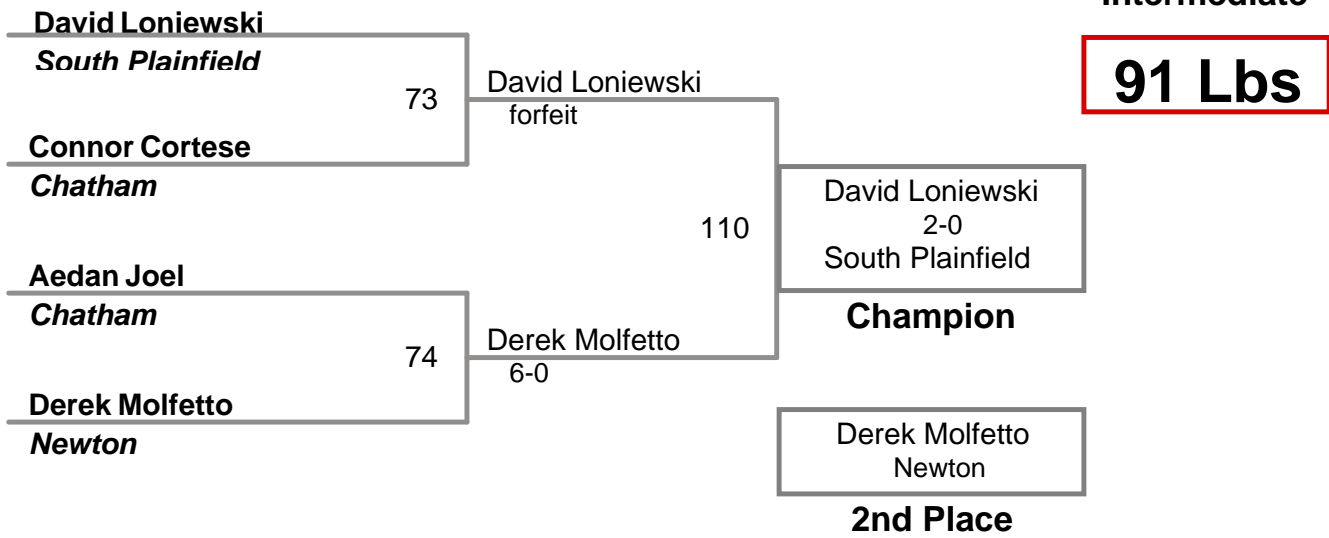

**USAW NJ Qualifier Randolph
Intermediate**

70 Lbs

**USAW NJ Qualifier Randolph
Intermediate**

75 Lbs

**USAW NJ Qualifier Randolph
Intermediate**

80 Lbs

USAW NJ Qualifier Randolph
Intermediate

**USA NJ Qualifier Randolph
Intermediate**

USAW NJ Qualifier Randolph
Intermediate

98 Lbs

USAW NJ Qualifier Randolph
Intermediate

105 Lbs

USAW NJ Qualifier Randolph
Intermediate

112 Lbs

USAW NJ Qualifier Randolph
Intermediate

120 Lbs