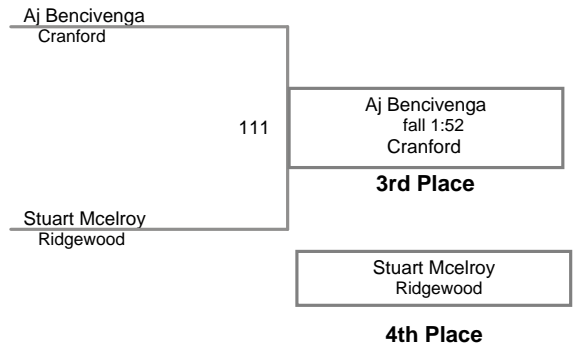

USAW NJ Qualifier Randolph
Intermediate

98 Lbs