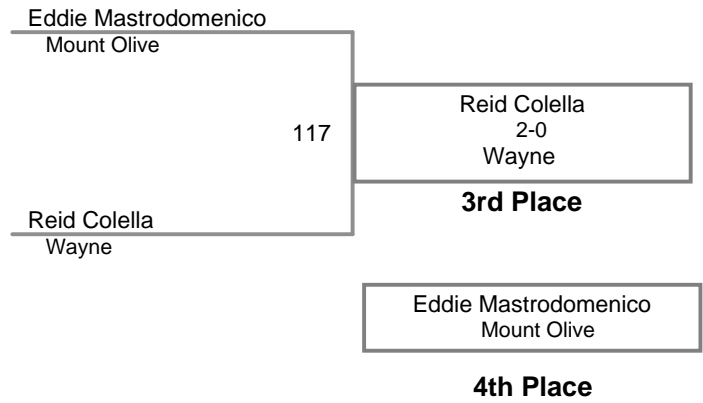

USAW NJ Qualifier Randolph
Intermediate

98 Lbs

USAW NJ Qualifier Randolph
Intermediate

105 Lbs

USAW NJ Qualifier Randolph
Intermediate

112 Lbs

USAW NJ Qualifier Randolph
Intermediate

120 Lbs