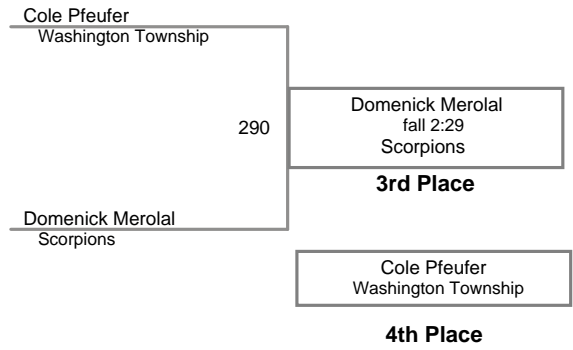

USAW NJ Qualifier Randolph
Junior

85 Lbs