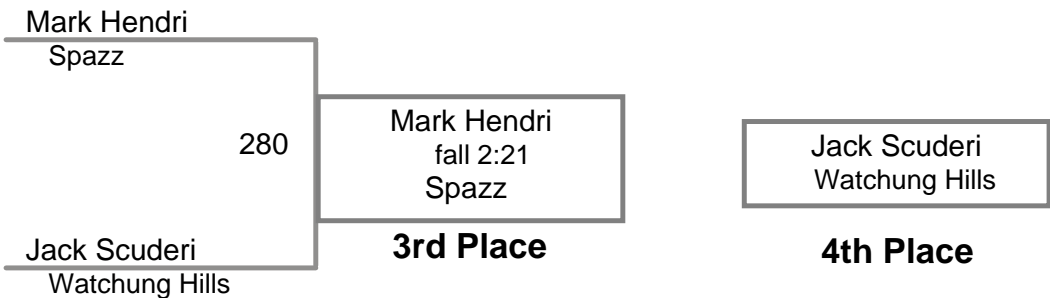

USAW NJ Qualifier Randolph  
Junior

**60 Lbs**

USAW NJ Qualifier Randolph  
Junior

**65 Lbs**

USA NJ Qualifier Randolph  
Junior

**70 Lbs**

USAW NJ Qualifier Randolph  
Junior

**75 Lbs**