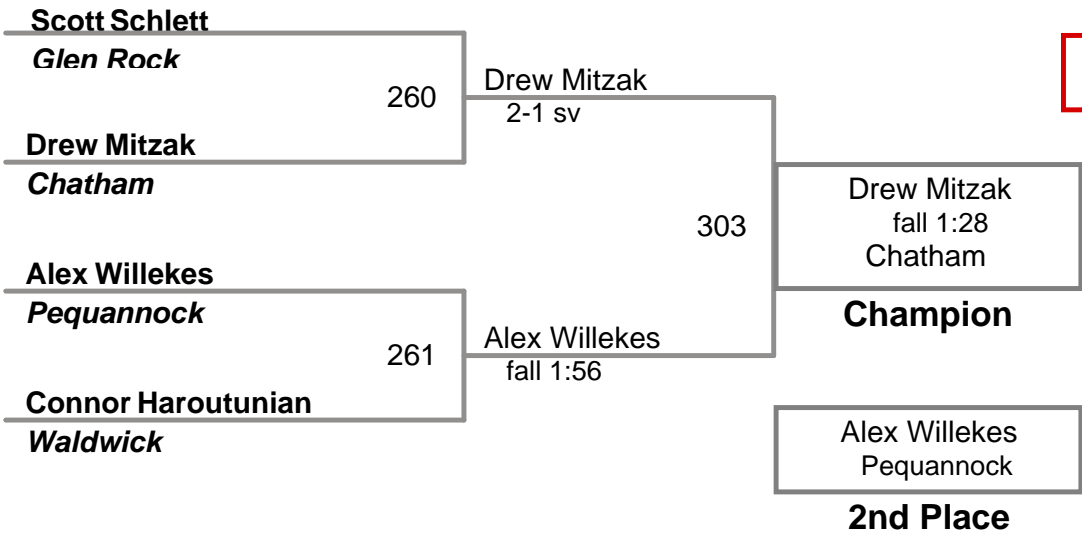

USAW NJ Qualifier Randolph  
Junior

**105 Lbs**

USAW NJ Qualifier Randolph  
Junior

**112 Lbs**

USAW NJ Qualifier Randolph  
Junior

**120 Lbs**

USAW NJ Qualifier Randolph  
Junior

**128 Lbs**