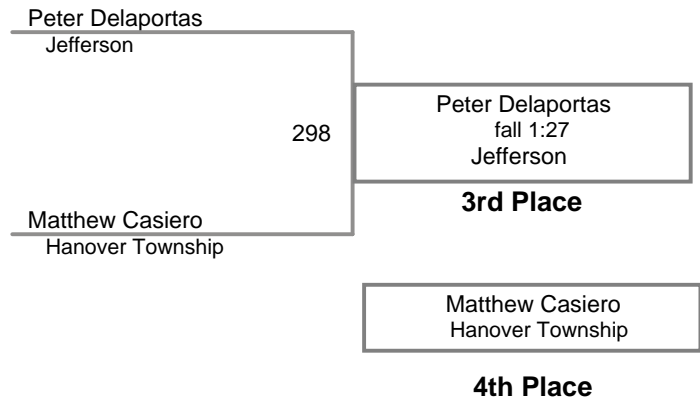

USAW NJ Qualifier Randolph
Junior

112 Lbs