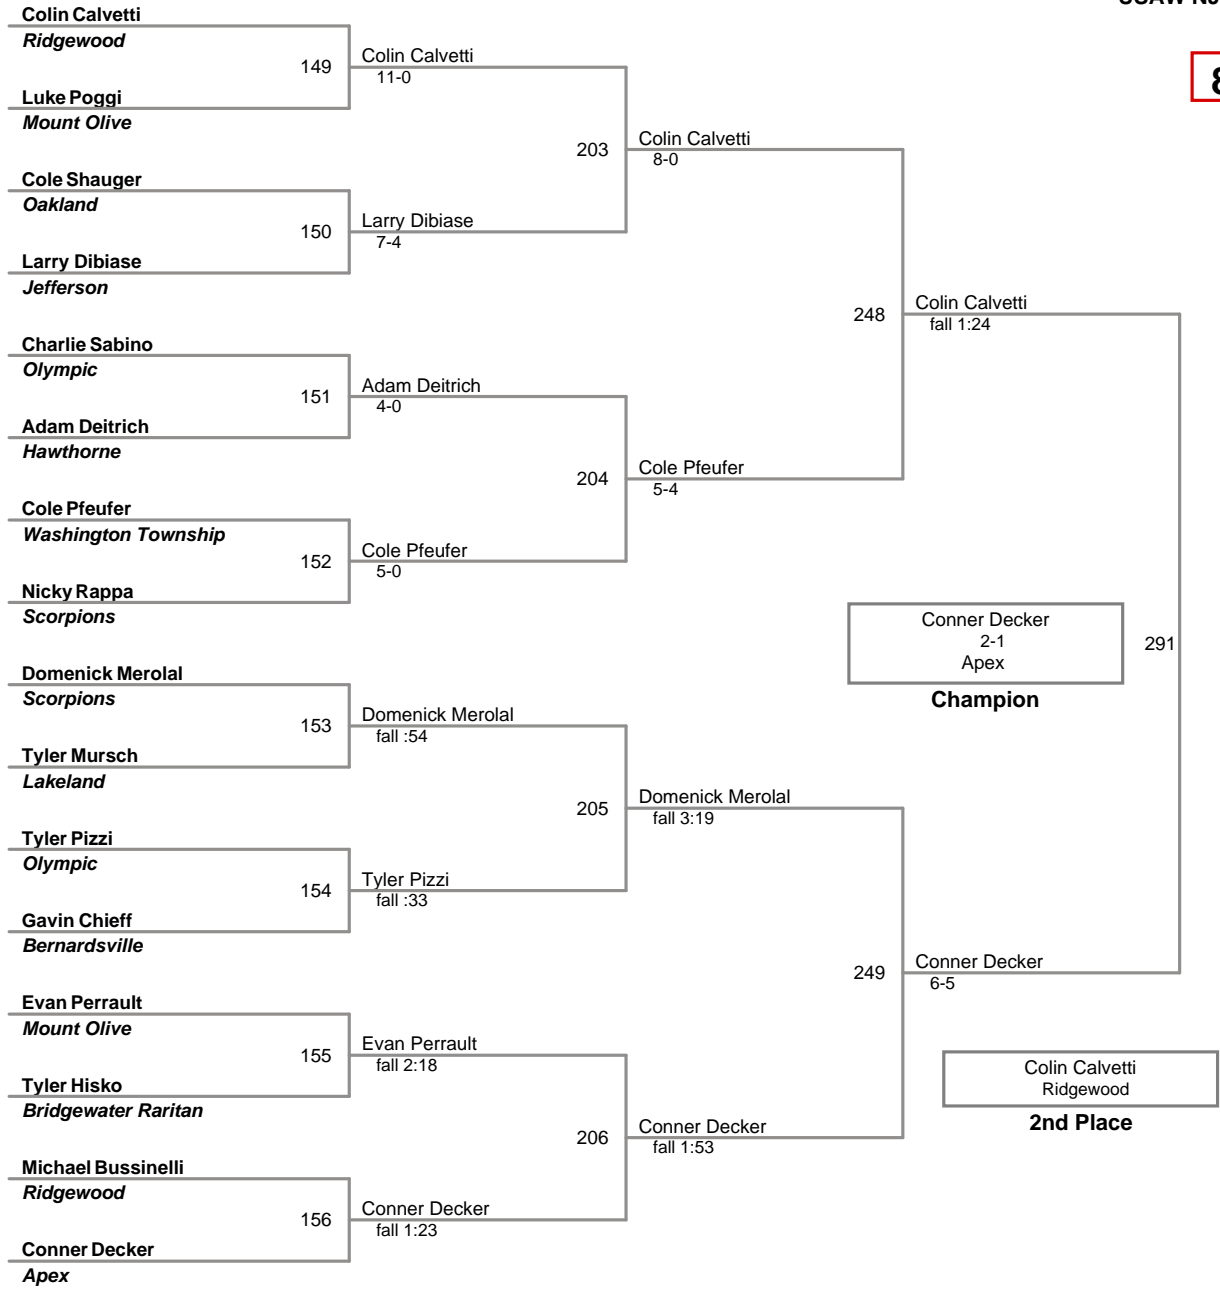

USAW NJ Qualifier Randolph
Junior

85 Lbs