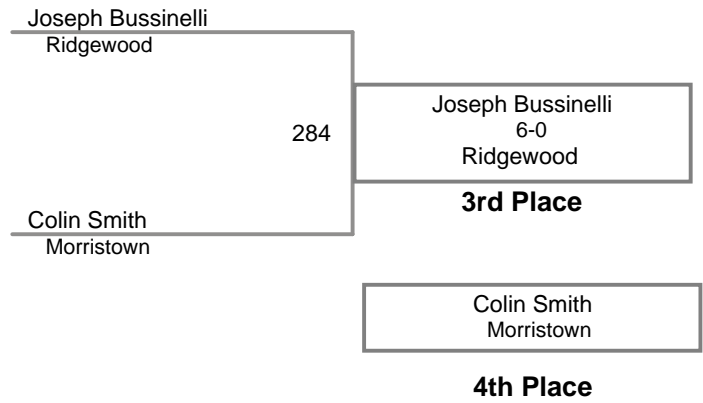

USAW NJ Qualifier Randolph  
Junior

**60 Lbs**

USAW NJ Qualifier Randolph  
Junior

**65 Lbs**

USA NJ Qualifier Randolph  
Junior

**70 Lbs**

USAW NJ Qualifier Randolph  
Junior

**75 Lbs**