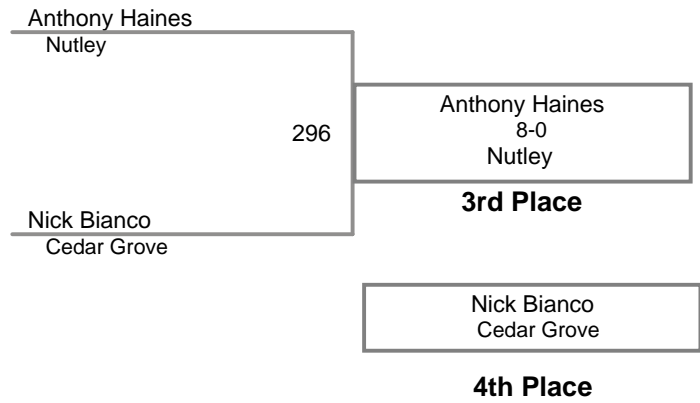

USAW NJ Qualifier Randolph
Junior

105 Lbs