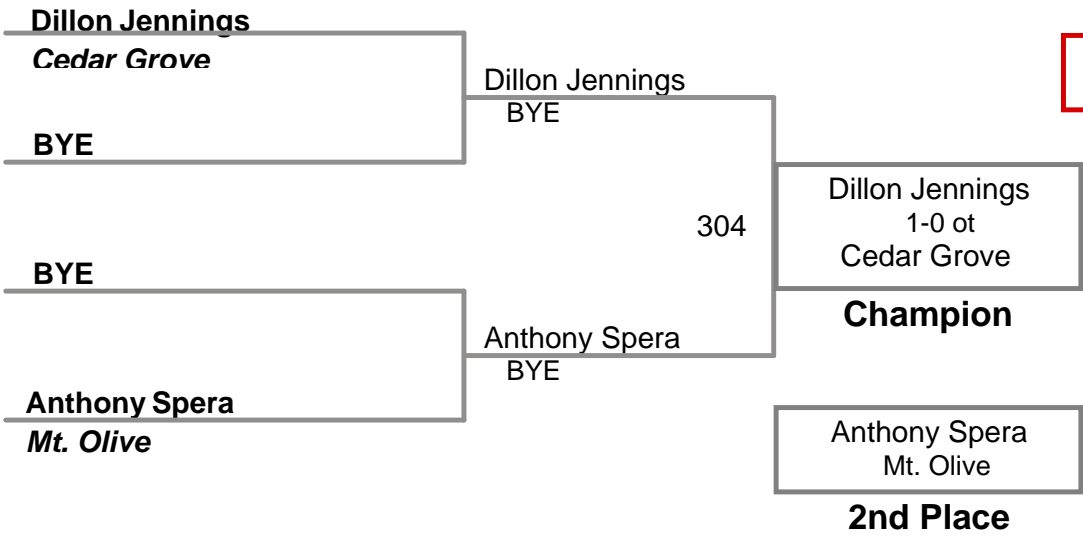

USAW NJ Qualifier Randolph
Junior

144 Lbs