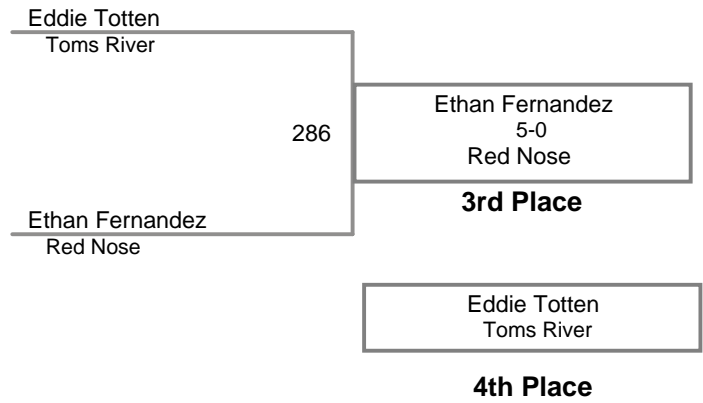

USAW NJ Qualifier Randolph  
Junior

**60 Lbs**

USAW NJ Qualifier Randolph  
Junior

**65 Lbs**

USA NJ Qualifier Randolph  
Junior

**70 Lbs**

USAW NJ Qualifier Randolph  
Junior

**75 Lbs**