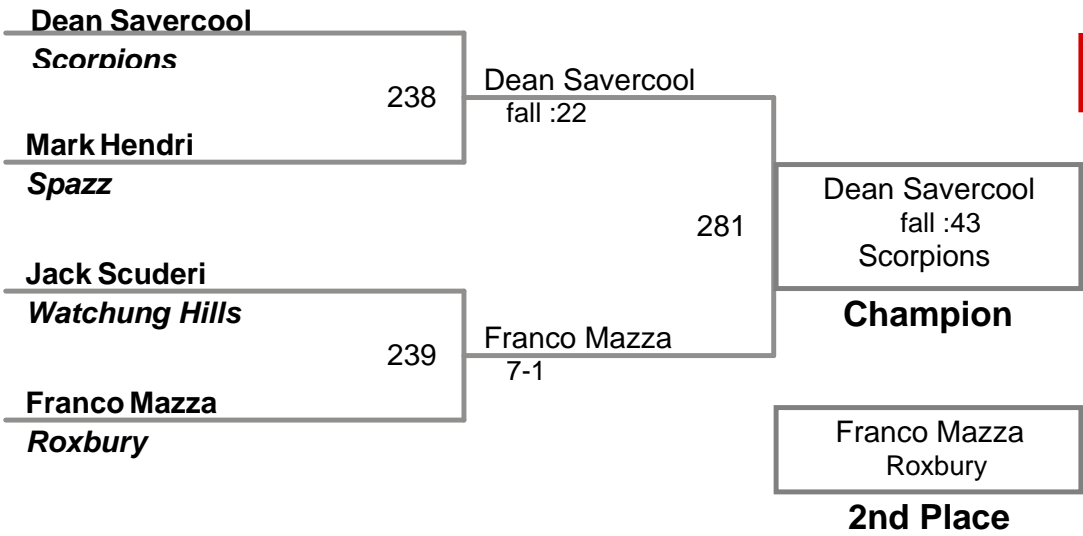

USAW NJ Qualifier Randolph  
Junior

**60 Lbs**

USAW NJ Qualifier Randolph  
Junior

**65 Lbs**

USA NJ Qualifier Randolph  
Junior

**70 Lbs**

USAW NJ Qualifier Randolph  
Junior

**75 Lbs**