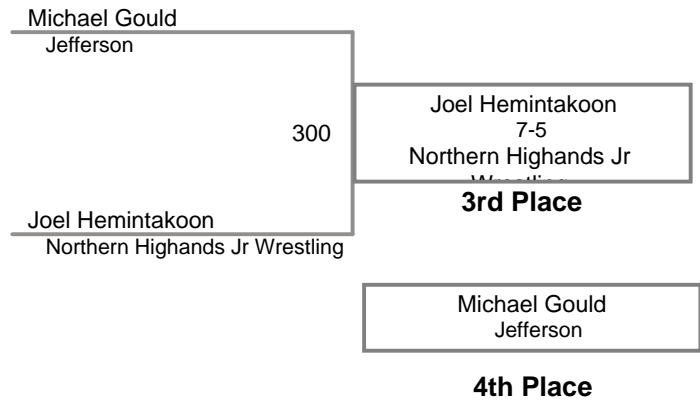

USAW NJ Qualifier Randolph  
Junior

**105 Lbs**

USAW NJ Qualifier Randolph  
Junior

**112 Lbs**

USAW NJ Qualifier Randolph  
Junior

**120 Lbs**

USAW NJ Qualifier Randolph  
Junior

**128 Lbs**