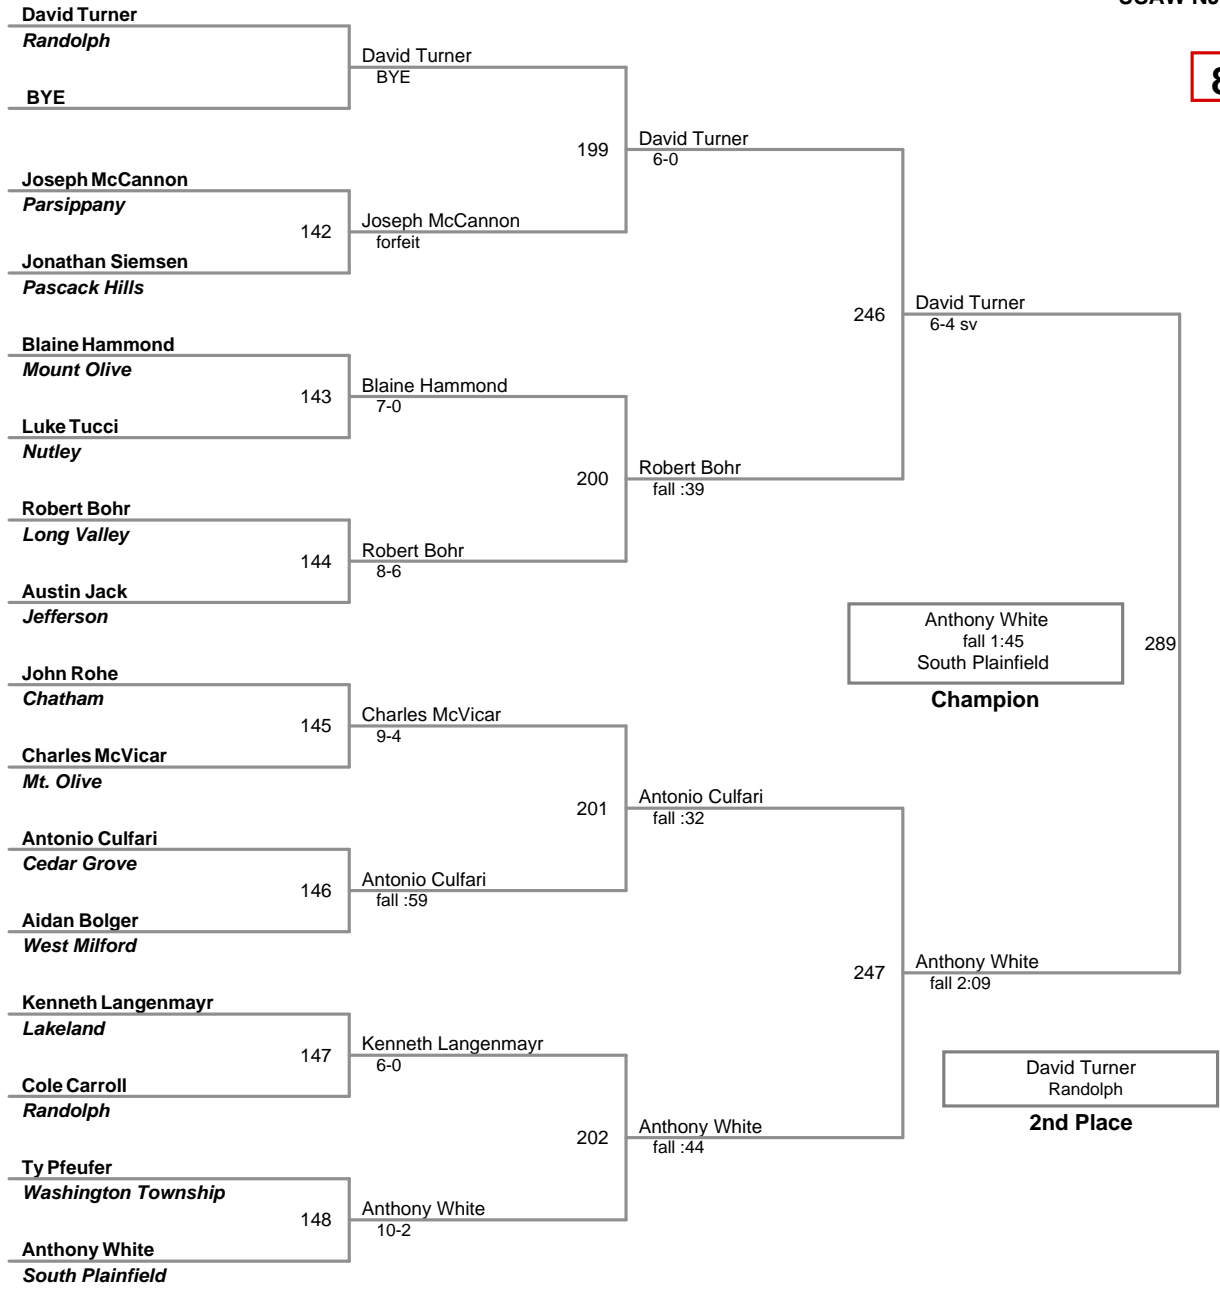

USAW NJ Qualifier Randolph
Junior

80 Lbs