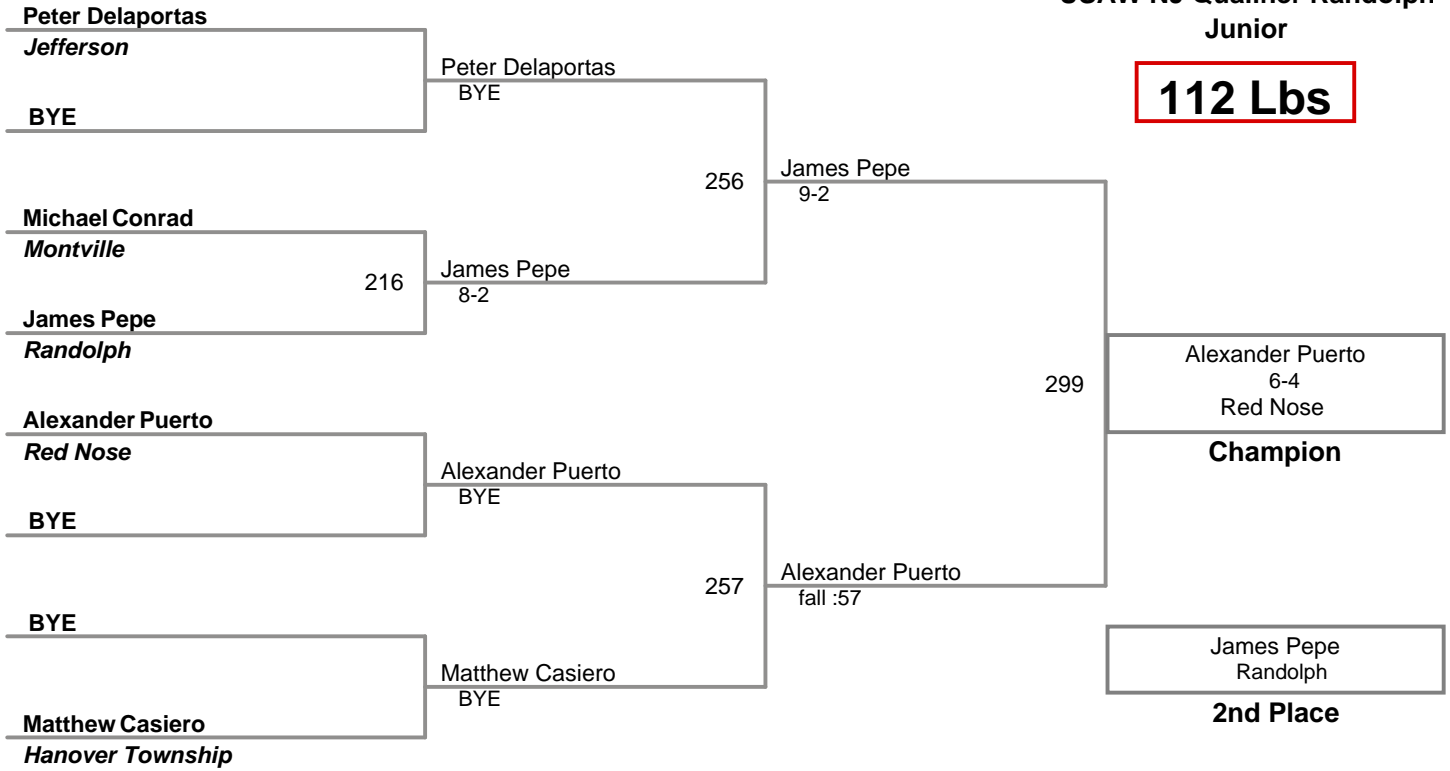

USAW NJ Qualifier Randolph
Junior

112 Lbs