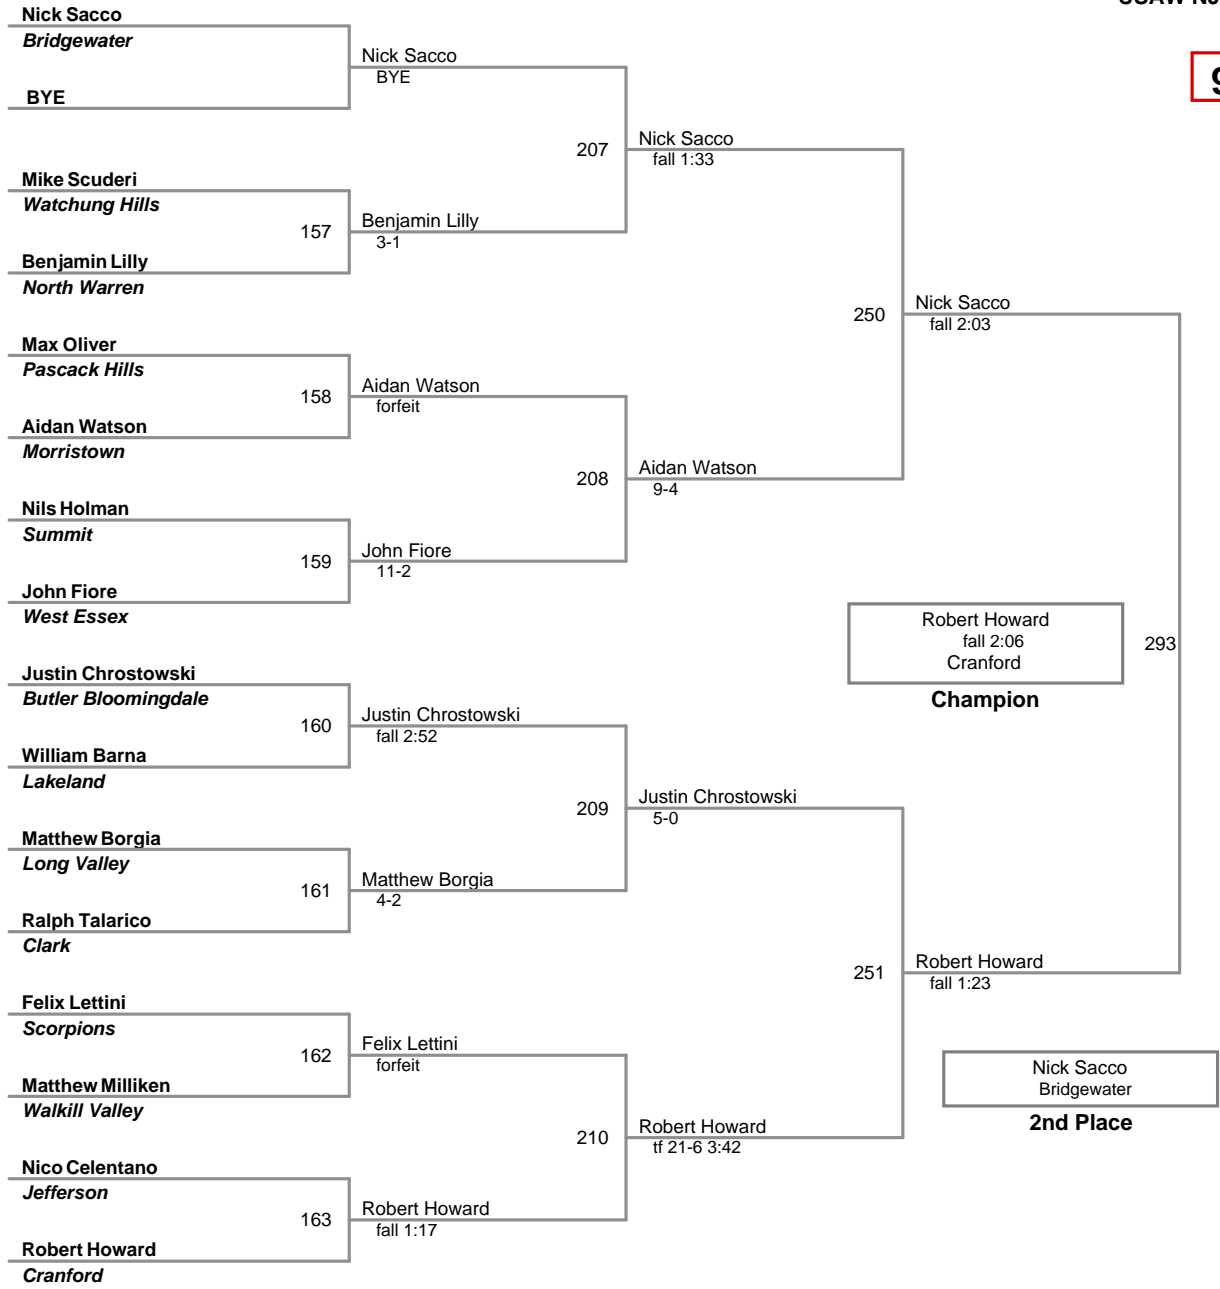

USAW NJ Qualifier Randolph  
Junior

**80 Lbs**

USAW NJ Qualifier Randolph  
Junior

**85 Lbs**

USAW NJ Qualifier Randolph Junior

**91 Lbs**

USAW NJ Qualifier Randolph  
Junior

**98 Lbs**