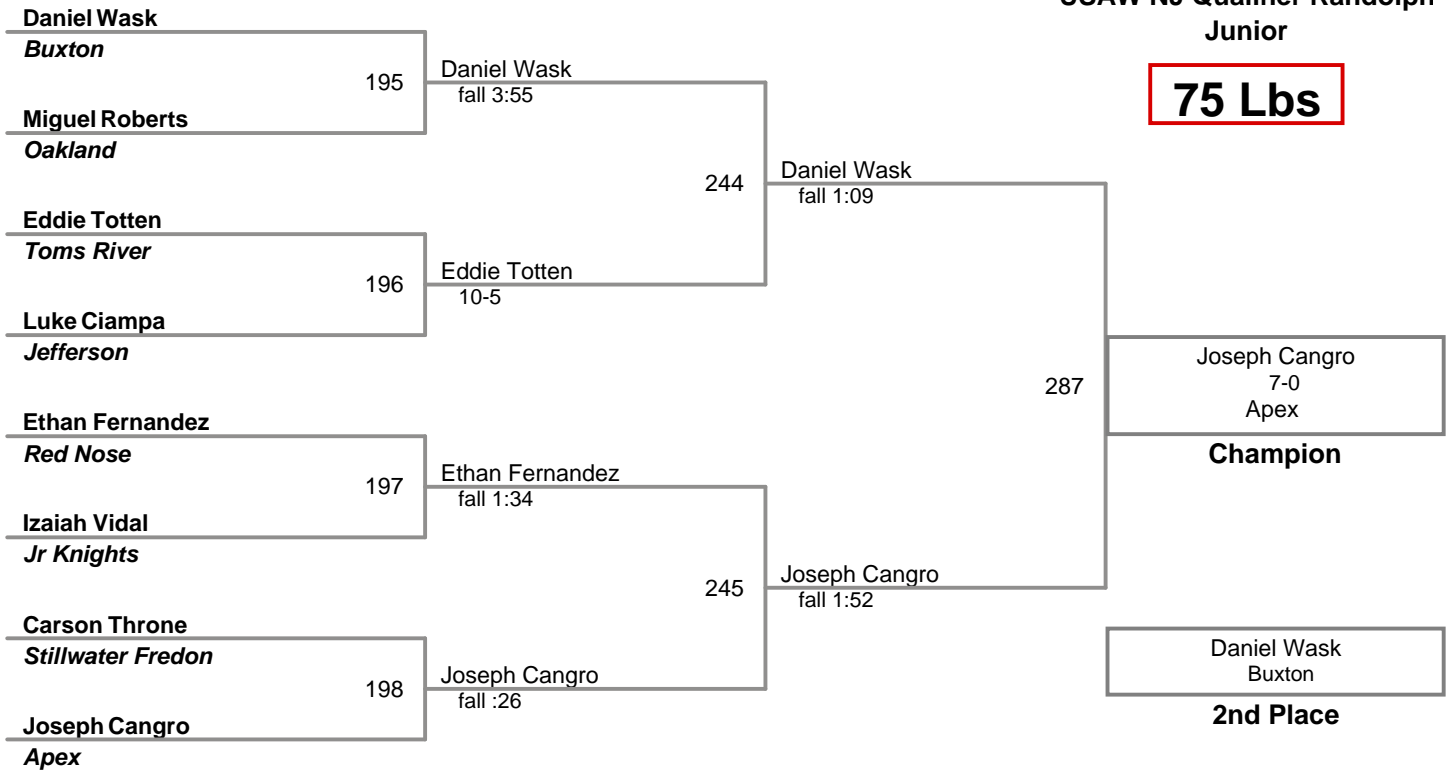

USAW NJ Qualifier Randolph  
Junior

**60 Lbs**

USAW NJ Qualifier Randolph  
Junior

**65 Lbs**

USA NJ Qualifier Randolph  
Junior

**70 Lbs**

USAW NJ Qualifier Randolph  
Junior

**75 Lbs**