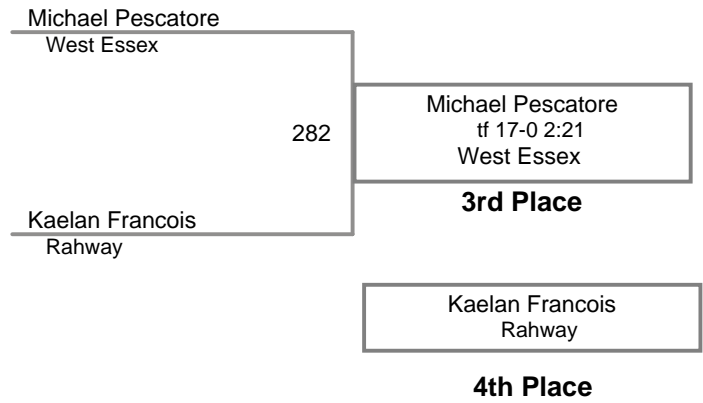

USAW NJ Qualifier Randolph  
Junior

**60 Lbs**

USAW NJ Qualifier Randolph  
Junior

**65 Lbs**

USA NJ Qualifier Randolph  
Junior

**70 Lbs**

USAW NJ Qualifier Randolph  
Junior

**75 Lbs**