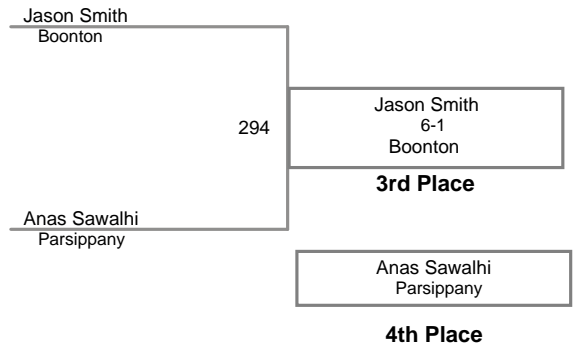

USAW NJ Qualifier Randolph  
Junior

**80 Lbs**

USAW NJ Qualifier Randolph  
Junior

**85 Lbs**

USAW NJ Qualifier Randolph Junior

**91 Lbs**

USAW NJ Qualifier Randolph  
Junior

**98 Lbs**