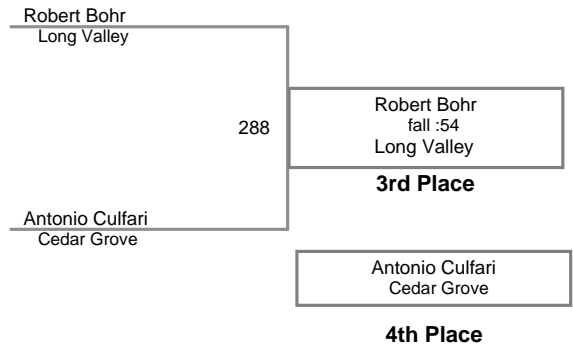

USAW NJ Qualifier Randolph
Junior

80 Lbs