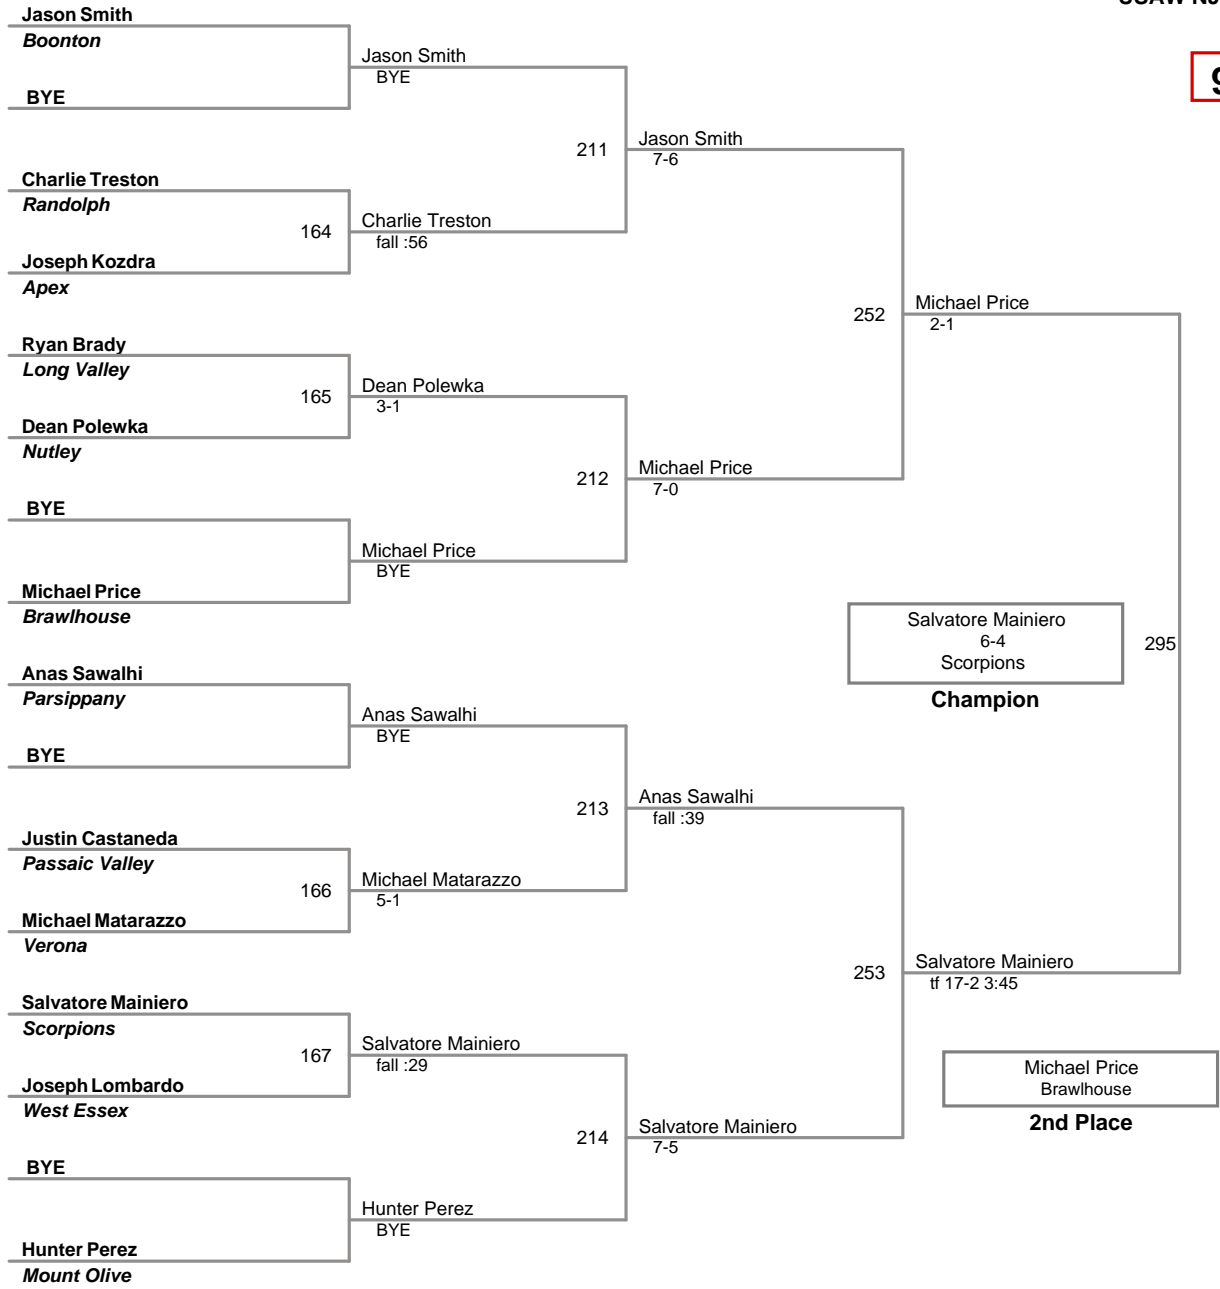

USAW NJ Qualifier Randolph  
Junior

**80 Lbs**

USAW NJ Qualifier Randolph  
Junior

**85 Lbs**

USAW NJ Qualifier Randolph Junior

**91 Lbs**

USAW NJ Qualifier Randolph  
Junior

**98 Lbs**