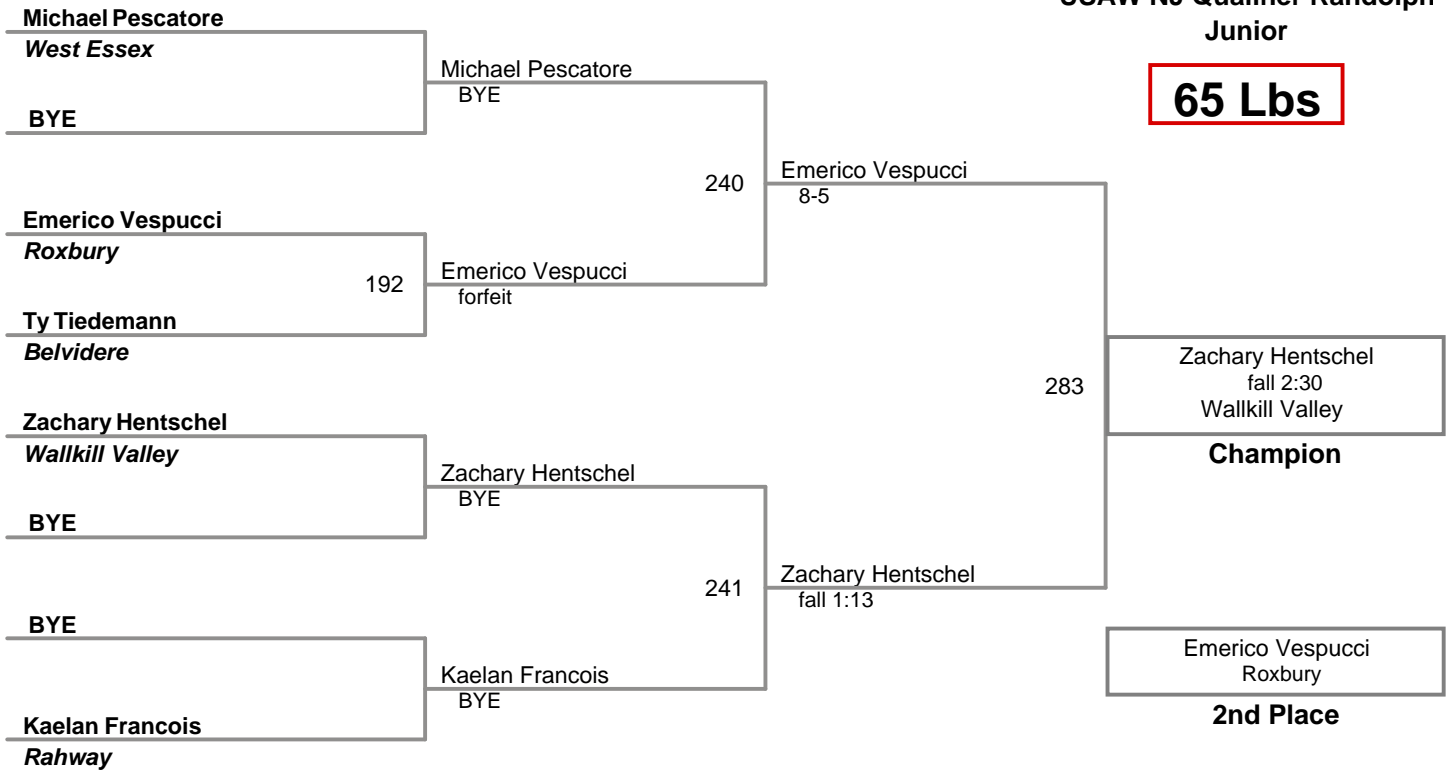

USAW NJ Qualifier Randolph  
Junior

**60 Lbs**

USAW NJ Qualifier Randolph  
Junior

**65 Lbs**

USA NJ Qualifier Randolph  
Junior

**70 Lbs**

USAW NJ Qualifier Randolph  
Junior

**75 Lbs**