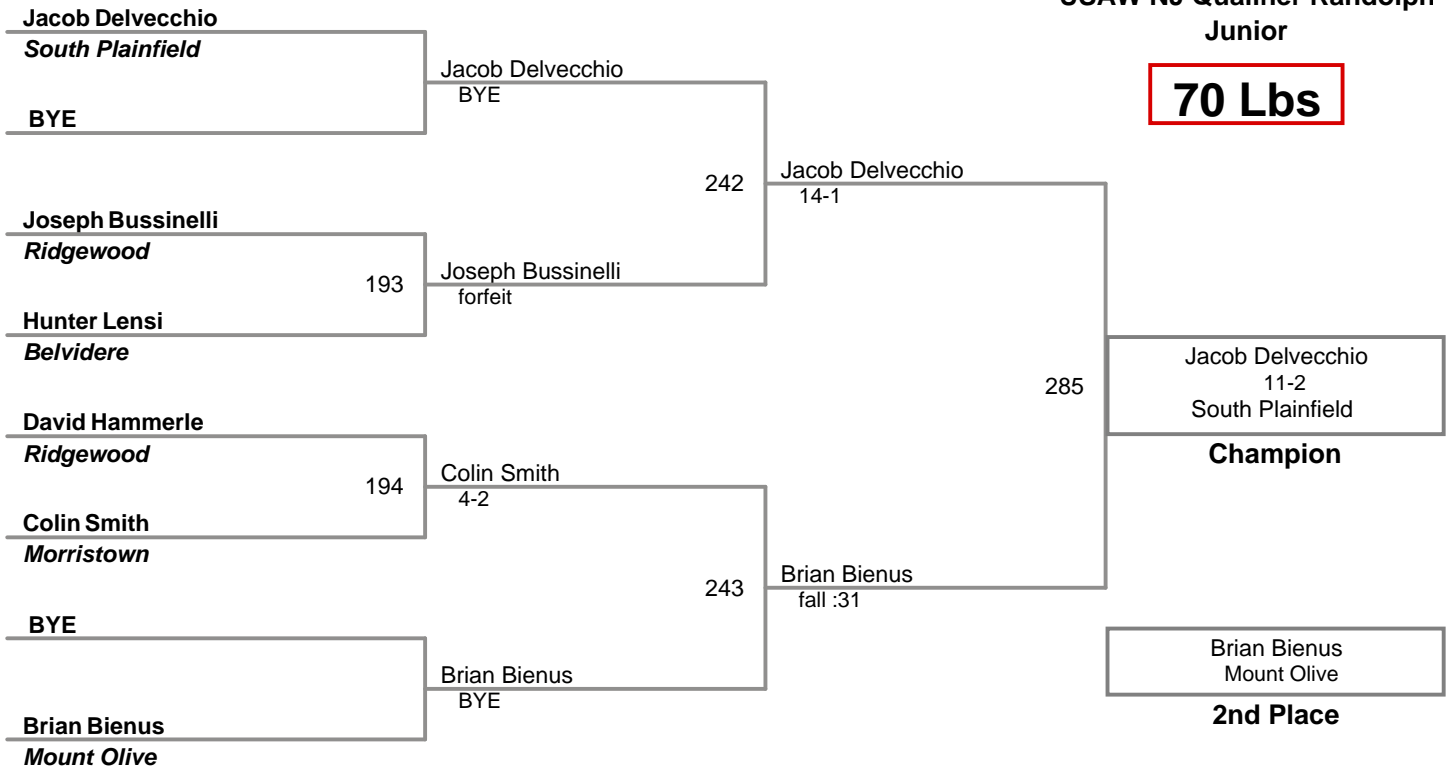

USAW NJ Qualifier Randolph  
Junior

**60 Lbs**

USAW NJ Qualifier Randolph  
Junior

**65 Lbs**

USA NJ Qualifier Randolph  
Junior

**70 Lbs**

USAW NJ Qualifier Randolph  
Junior

**75 Lbs**