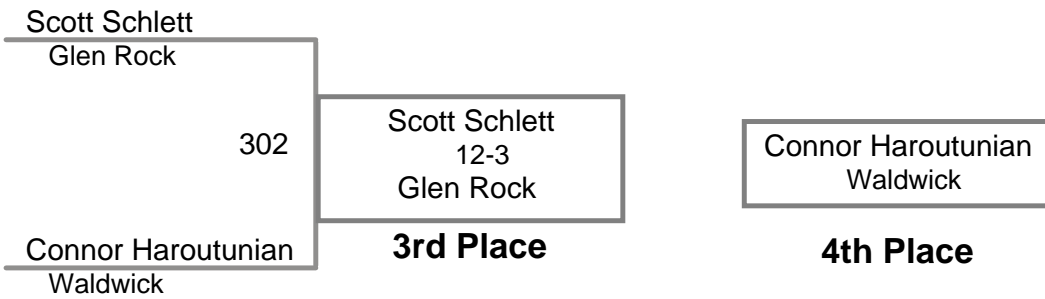

USAW NJ Qualifier Randolph  
Junior

**105 Lbs**

USAW NJ Qualifier Randolph  
Junior

**112 Lbs**

USAW NJ Qualifier Randolph  
Junior

**120 Lbs**

USAW NJ Qualifier Randolph  
Junior

**128 Lbs**