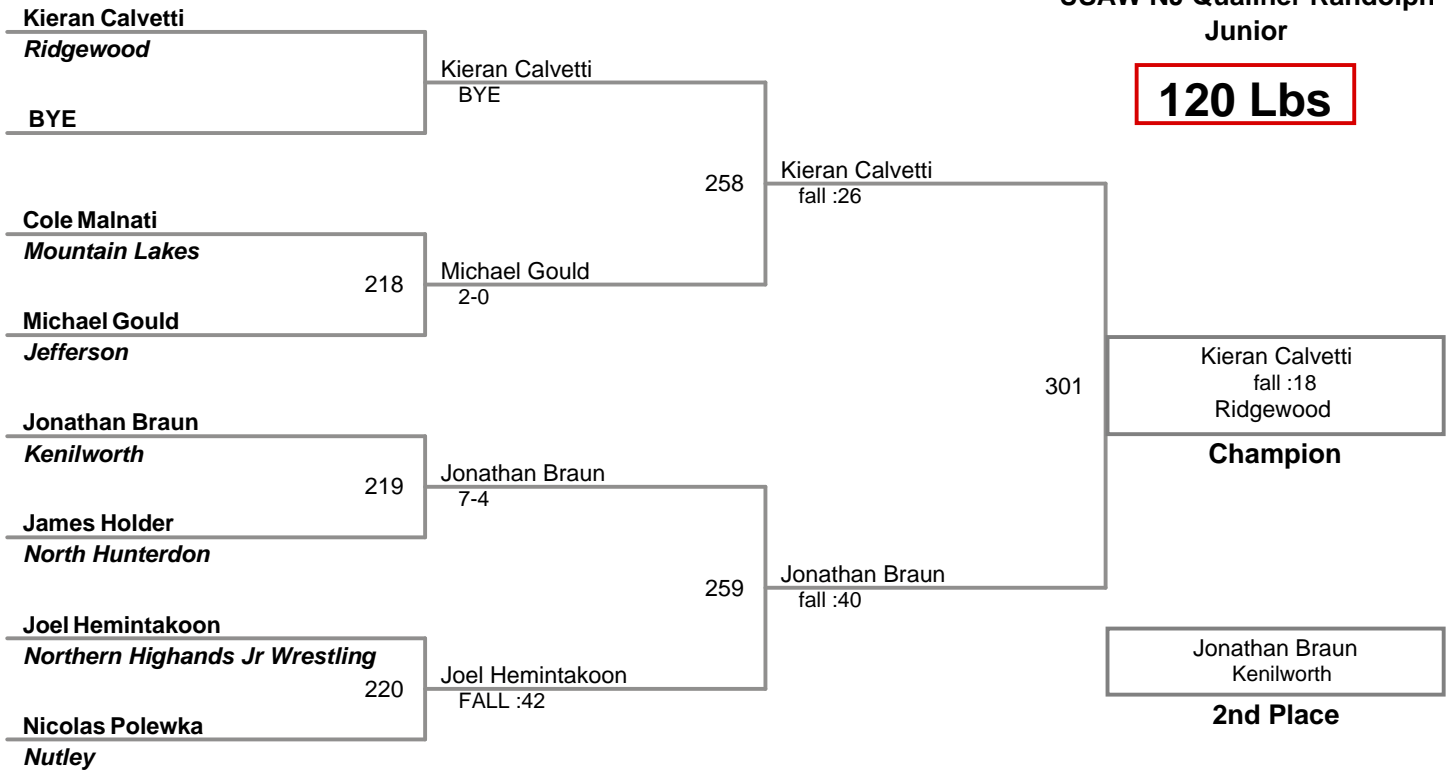

USAW NJ Qualifier Randolph  
Junior

**105 Lbs**

USAW NJ Qualifier Randolph  
Junior

**112 Lbs**

USAW NJ Qualifier Randolph  
Junior

**120 Lbs**

USAW NJ Qualifier Randolph  
Junior

**128 Lbs**