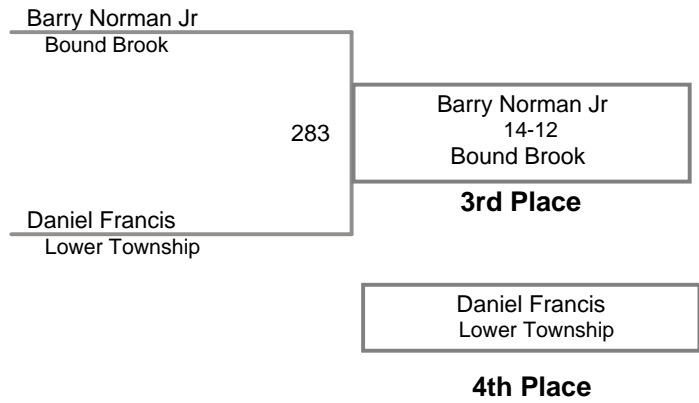

USAW NJ Qualifier Union
Bantam

40 Lbs

USAW NJ Qualifier Union
Bantam

45 Lbs

USAW NJ Qualifier Union
Bantam

50 Lbs

USAW NJ Qualifier Union
Bantam

55 Lbs

USAW NJ Qualifier Union
Bantam

60 Lbs

USAW NJ Qualifier Union
Bantam

65 Lbs

USAW NJ Qualifier Union
Bantam

70 Lbs

USAW NJ Qualifier Union
Bantam

75 Lbs