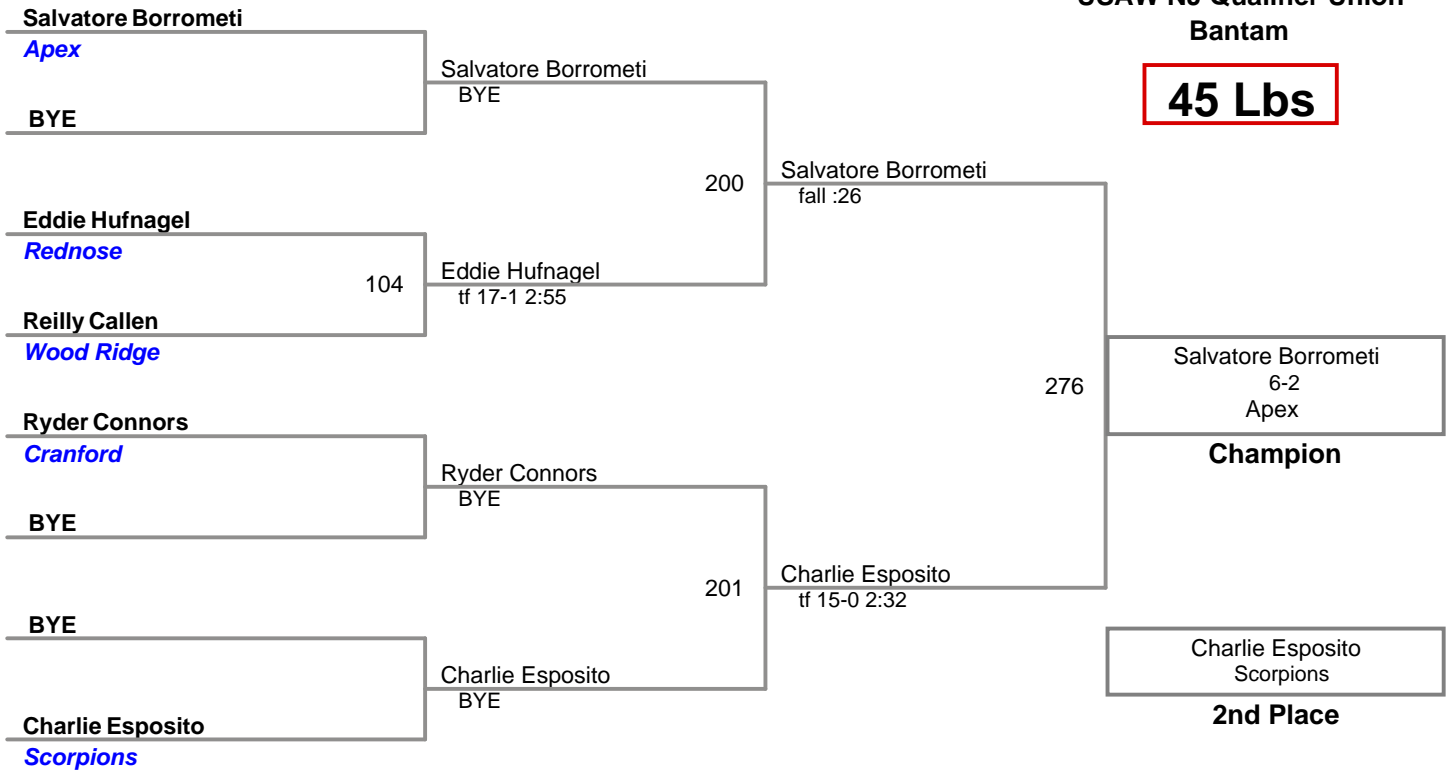

USAW NJ Qualifier Union
Bantam

40 Lbs

USAW NJ Qualifier Union
Bantam

45 Lbs

USAW NJ Qualifier Union
Bantam

50 Lbs

USAW NJ Qualifier Union
Bantam

55 Lbs