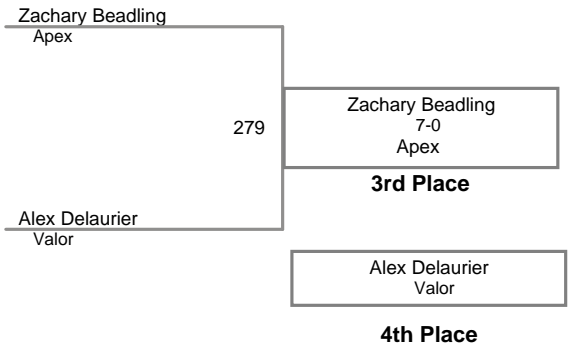

USAW NJ Qualifier Union
Bantam

40 Lbs

USAW NJ Qualifier Union
Bantam

45 Lbs

USAW NJ Qualifier Union
Bantam

50 Lbs

USAW NJ Qualifier Union
Bantam

55 Lbs