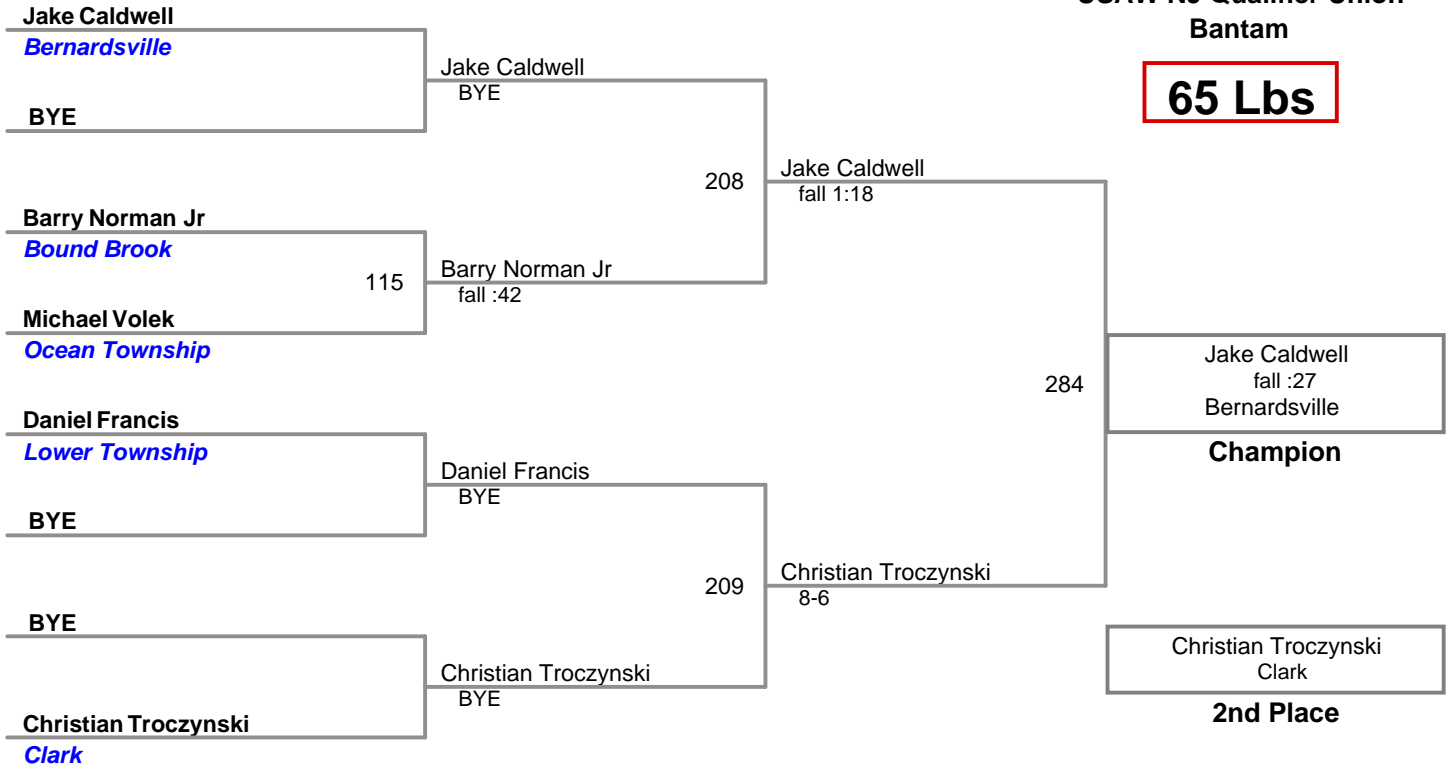

USAW NJ Qualifier Union
Bantam

65 Lbs