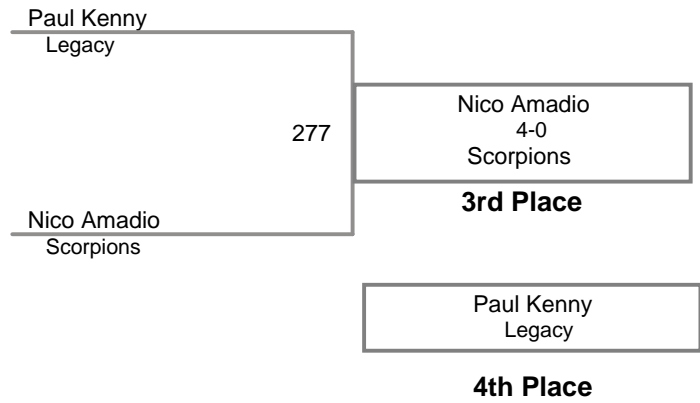

USAW NJ Qualifier Union
Bantam

40 Lbs

USAW NJ Qualifier Union
Bantam

45 Lbs

USAW NJ Qualifier Union
Bantam

50 Lbs

USAW NJ Qualifier Union
Bantam

55 Lbs