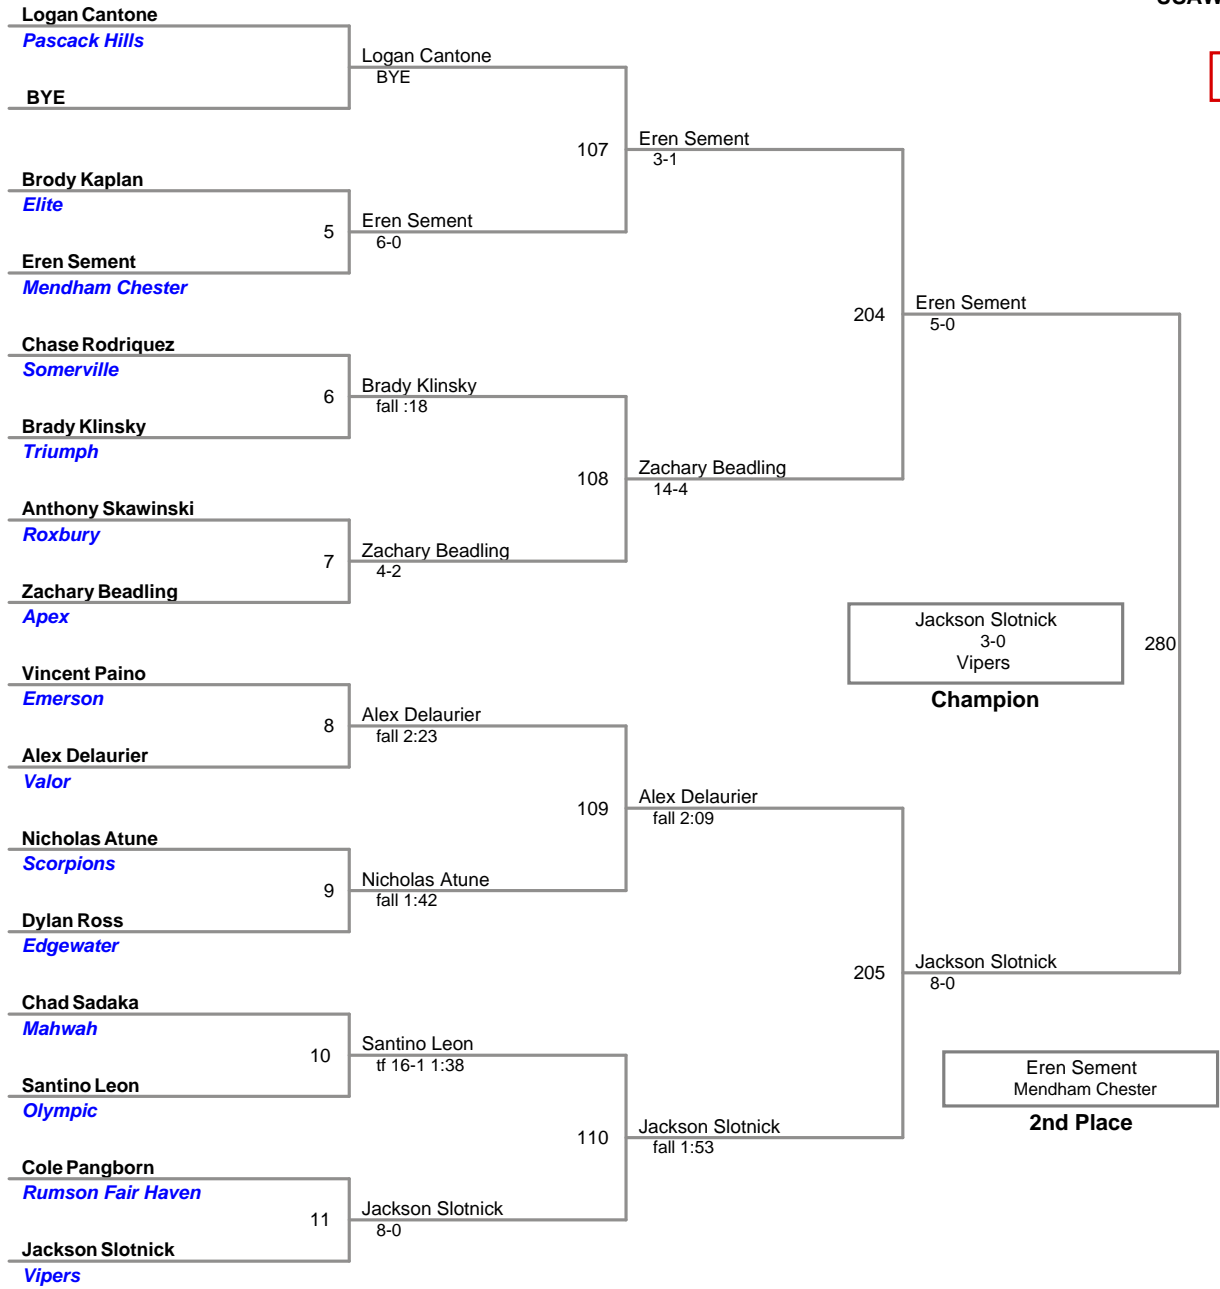

USAW NJ Qualifier Union
Bantam

40 Lbs

USAW NJ Qualifier Union
Bantam

45 Lbs

USAW NJ Qualifier Union
Bantam

50 Lbs

USAW NJ Qualifier Union
Bantam

55 Lbs