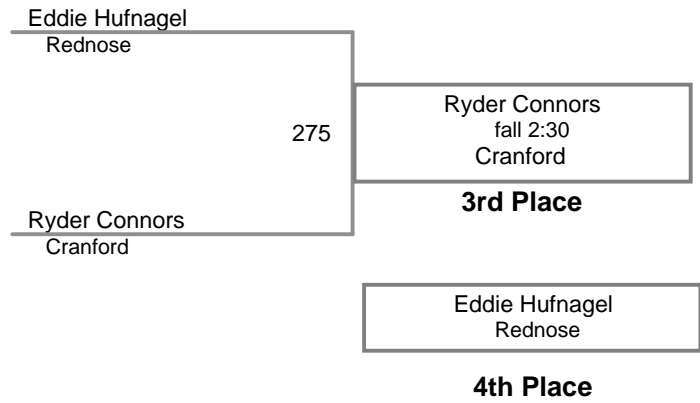

USAW NJ Qualifier Union
Bantam

40 Lbs

USAW NJ Qualifier Union
Bantam

45 Lbs

USAW NJ Qualifier Union
Bantam

50 Lbs

USAW NJ Qualifier Union
Bantam

55 Lbs