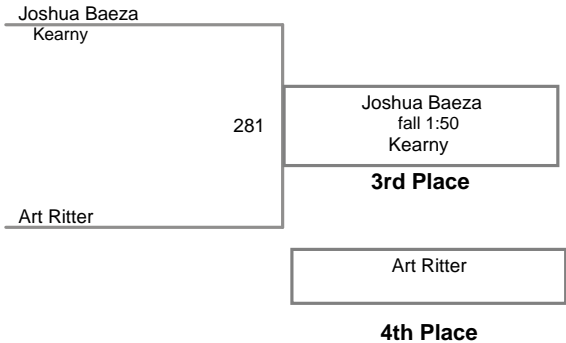

USAW NJ Qualifier Union
Bantam

40 Lbs

USAW NJ Qualifier Union
Bantam

45 Lbs

USAW NJ Qualifier Union
Bantam

50 Lbs

USAW NJ Qualifier Union
Bantam

55 Lbs

USAW NJ Qualifier Union
Bantam

60 Lbs

USAW NJ Qualifier Union
Bantam

65 Lbs

USAW NJ Qualifier Union
Bantam

70 Lbs

USAW NJ Qualifier Union
Bantam

75 Lbs