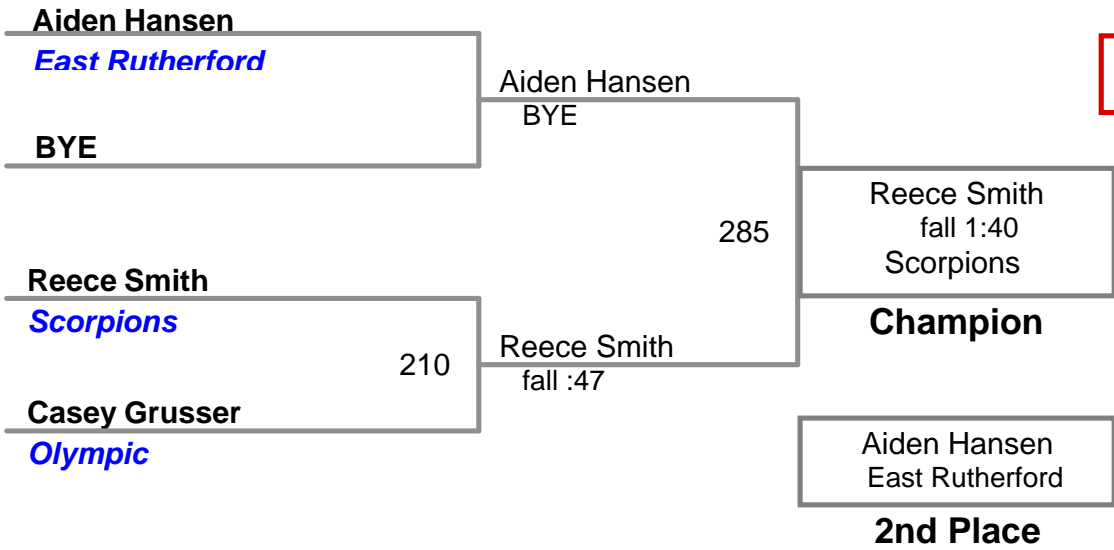

USAW NJ Qualifier Union
Bantam

60 Lbs

USAW NJ Qualifier Union
Bantam

65 Lbs

USAW NJ Qualifier Union
Bantam

70 Lbs

USAW NJ Qualifier Union
Bantam

75 Lbs