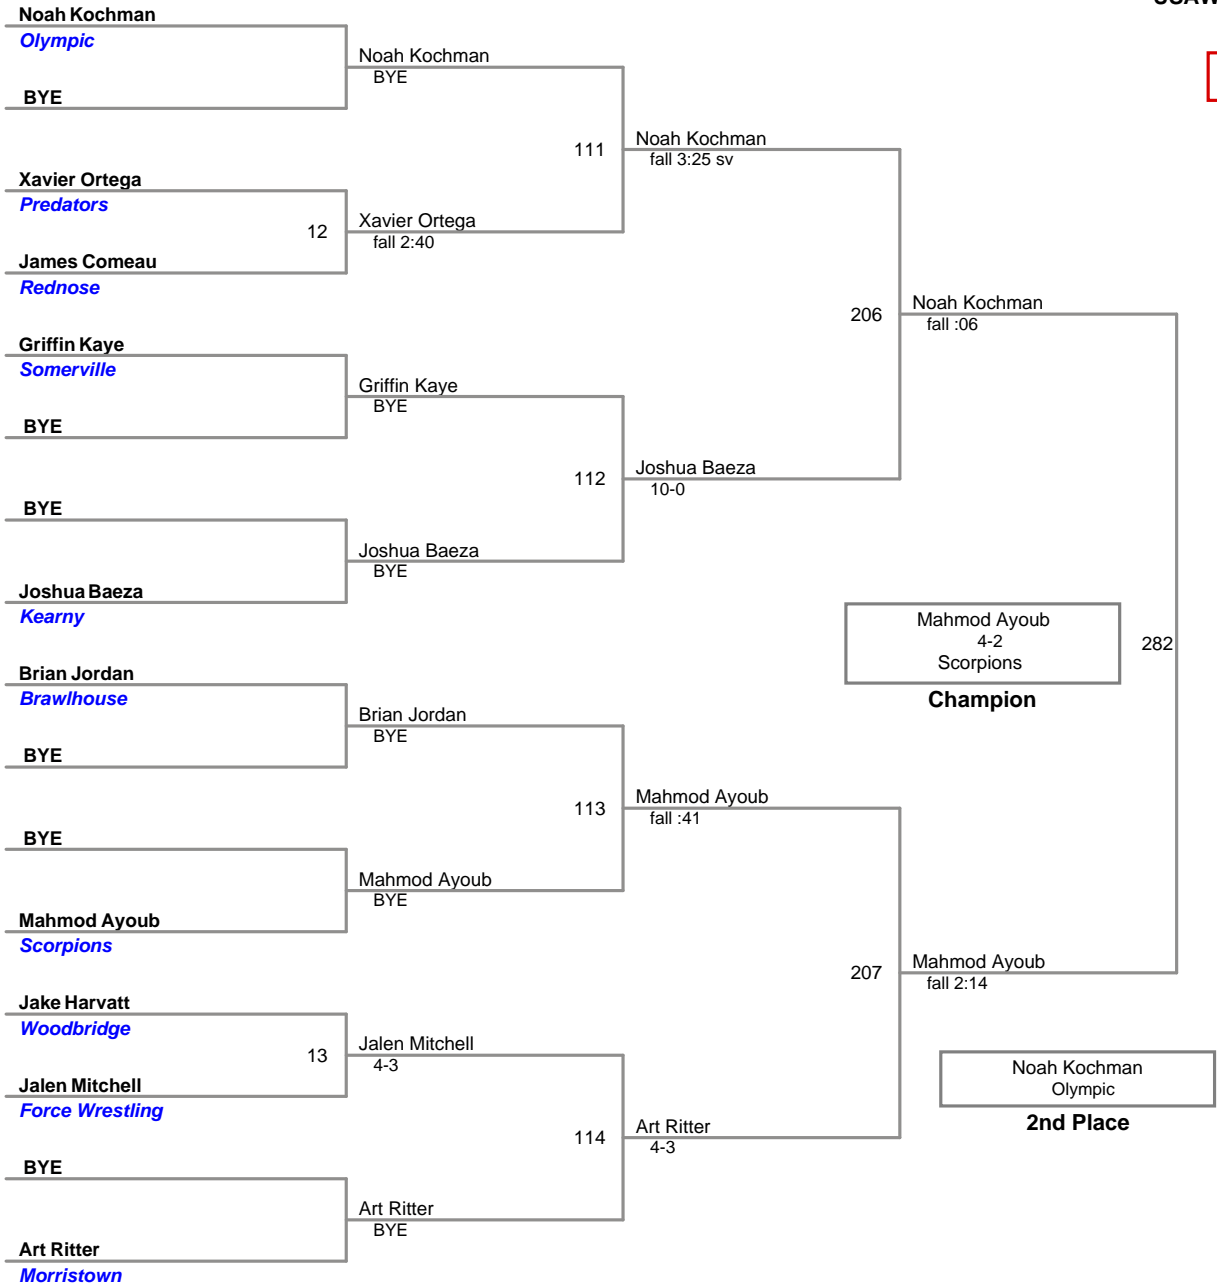

USAW NJ Qualifier Union
Bantam

60 Lbs