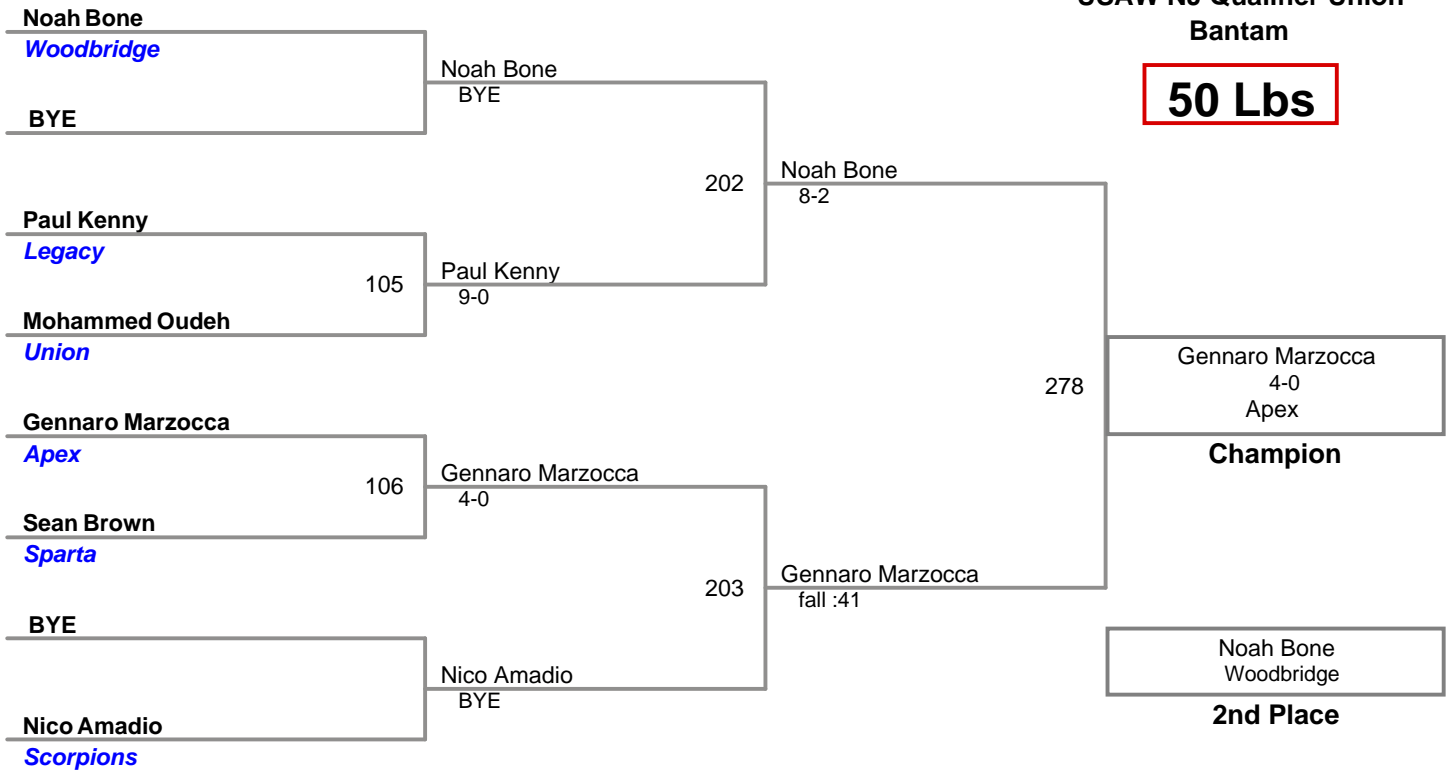

USAW NJ Qualifier Union
Bantam

40 Lbs

USAW NJ Qualifier Union
Bantam

45 Lbs

USAW NJ Qualifier Union
Bantam

50 Lbs

USAW NJ Qualifier Union
Bantam

55 Lbs

USAW NJ Qualifier Union
Bantam

60 Lbs

USAW NJ Qualifier Union
Bantam

65 Lbs

USAW NJ Qualifier Union
Bantam

70 Lbs

USAW NJ Qualifier Union
Bantam

75 Lbs