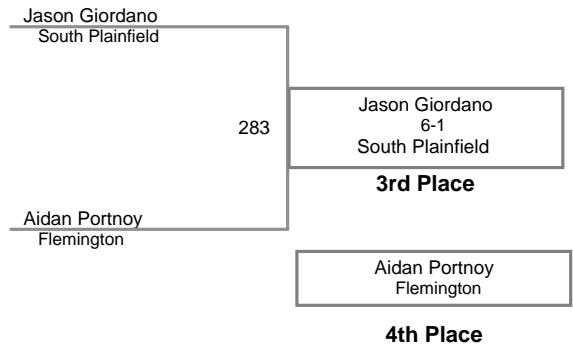

USAW NJ Qualifier North Hunterdon
Novice

50 Lbs

55 Lbs

60 Lbs

65 Lbs

70 Lbs

75 Lbs

USAW NJ Qualifier North Hunterdon