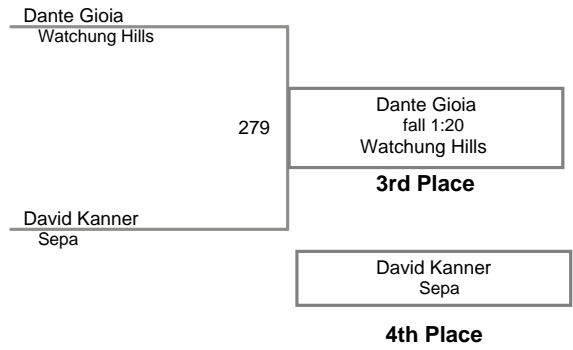

USAW NJ Qualifier North Hunterdon
Novice

50 Lbs

55 Lbs

60 Lbs

65 Lbs

70 Lbs

75 Lbs

USAW NJ Qualifier North Hunterdon