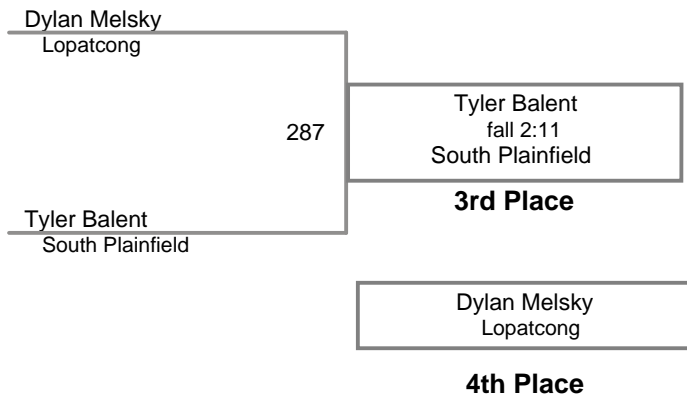

Novice

80 Lbs

USAW NJ Qualifier North Hunterdon

Novice

85 Lbs

USAW NJ Qualifier North Hunterdon
Novice

90 Lbs

USAW NJ Qualifier North Hunterdon
Novice