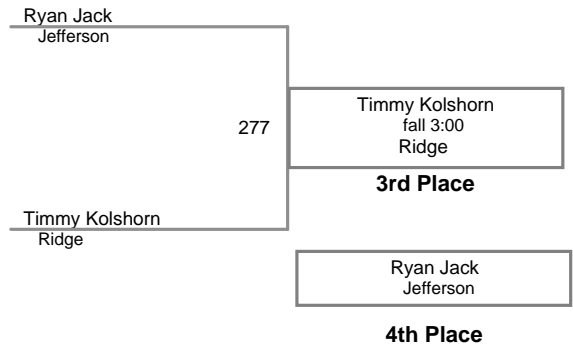

USAW NJ Qualifier North Hunterdon
Novice

50 Lbs

55 Lbs

60 Lbs

65 Lbs

70 Lbs

75 Lbs

USAW NJ Qualifier North Hunterdon