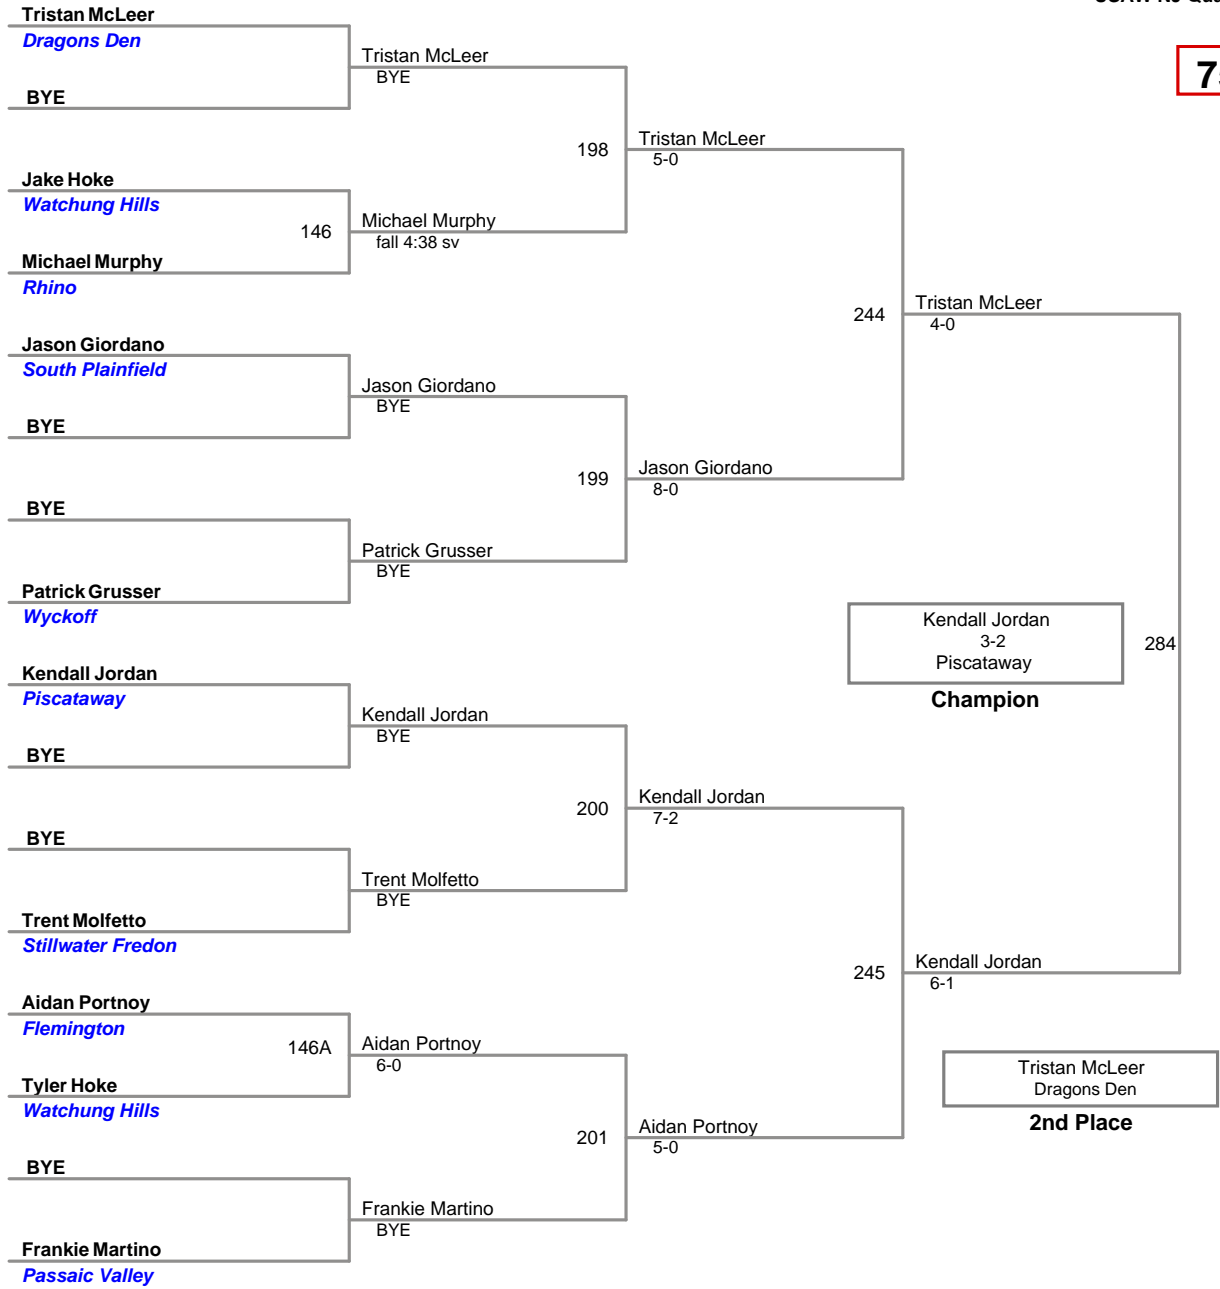

USAW NJ Qualifier North Hunterdon
Novice

50 Lbs

55 Lbs

60 Lbs

65 Lbs

70 Lbs

75 Lbs

USAW NJ Qualifier North Hunterdon