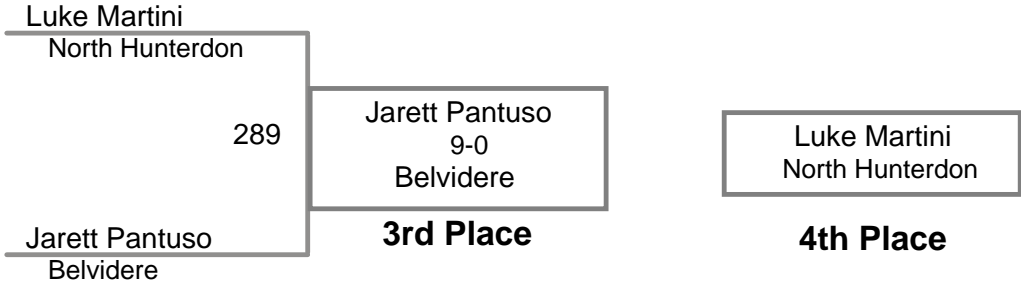

Novice

80 Lbs

USAW NJ Qualifier North Hunterdon

Novice

85 Lbs

USAW NJ Qualifier North Hunterdon
Novice

90 Lbs

USAW NJ Qualifier North Hunterdon
Novice