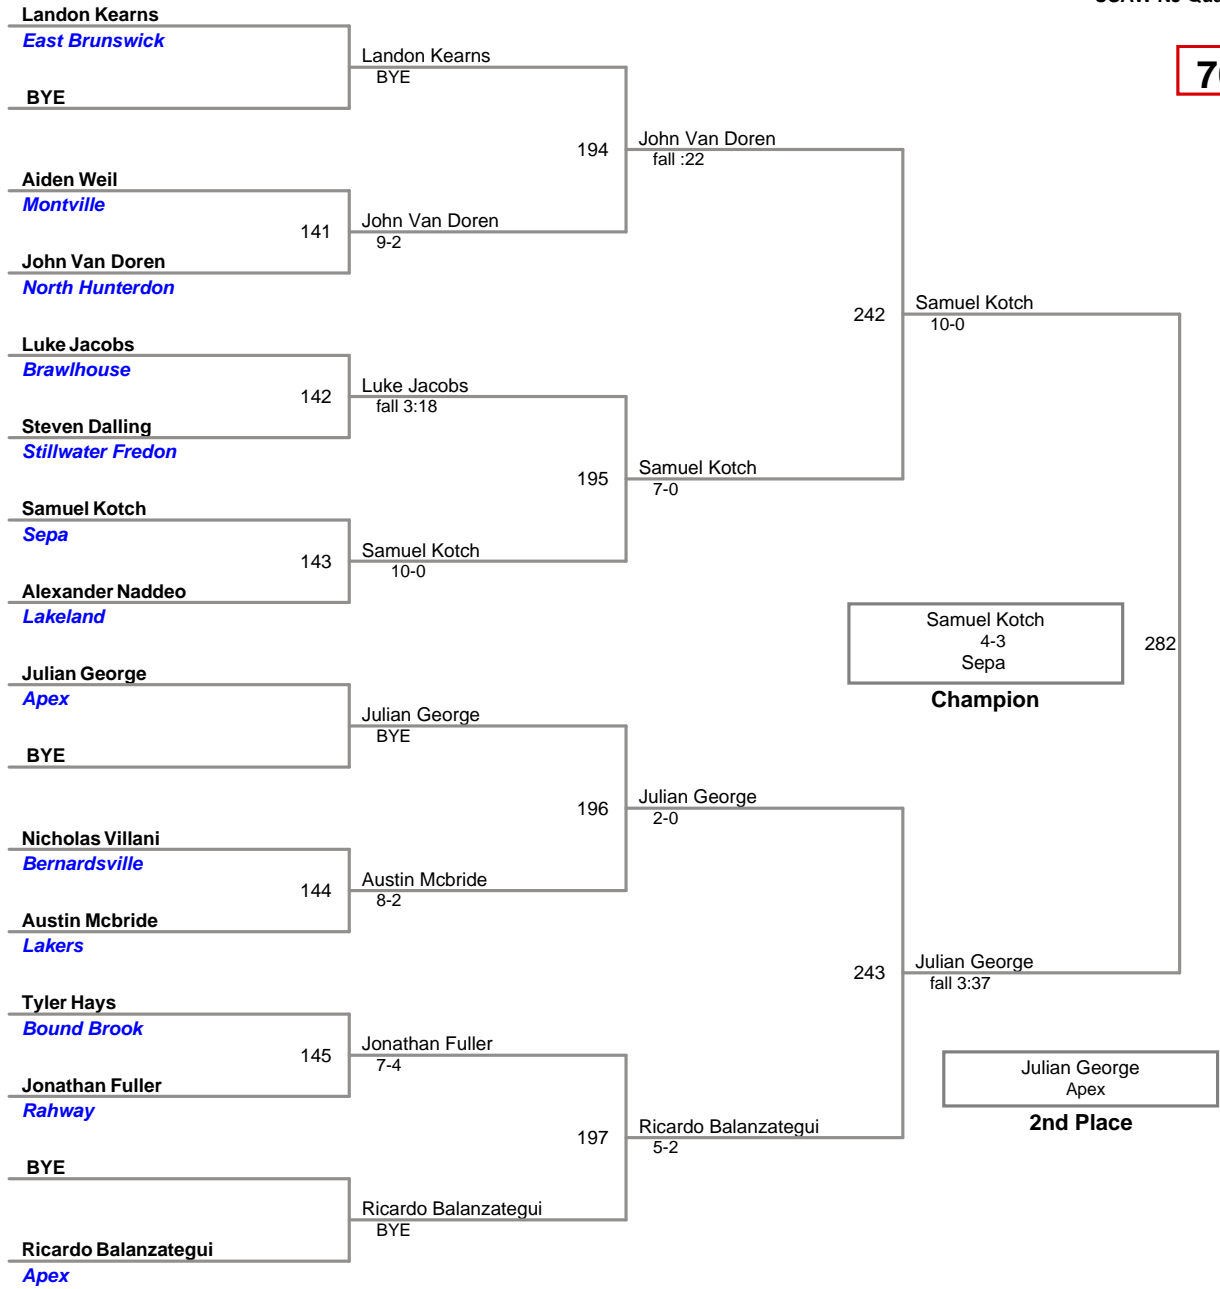

USAW NJ Qualifier North Hunterdon
Novice

50 Lbs

55 Lbs

60 Lbs

65 Lbs

70 Lbs

75 Lbs

USAW NJ Qualifier North Hunterdon