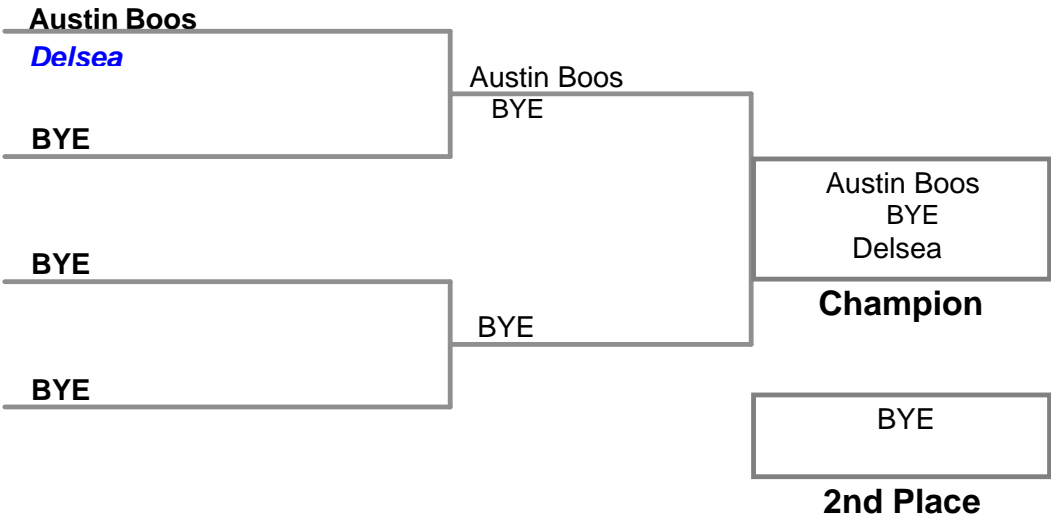

USAW NJ Qualifier North Hunterdon
Novice

95 Lbs