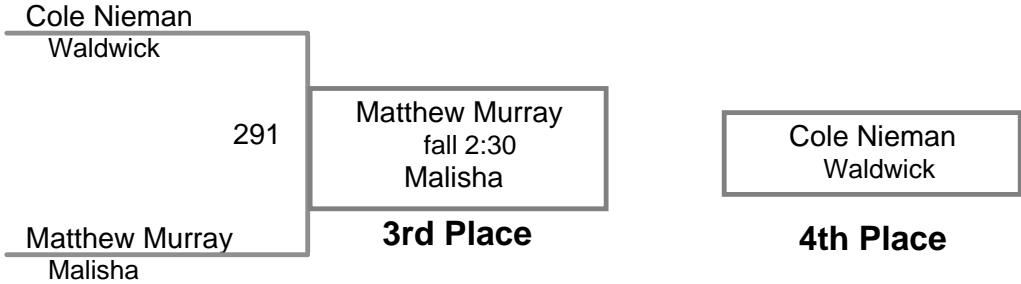

USA NJ Qualifier North Hunterdon
Novice

100 Lbs