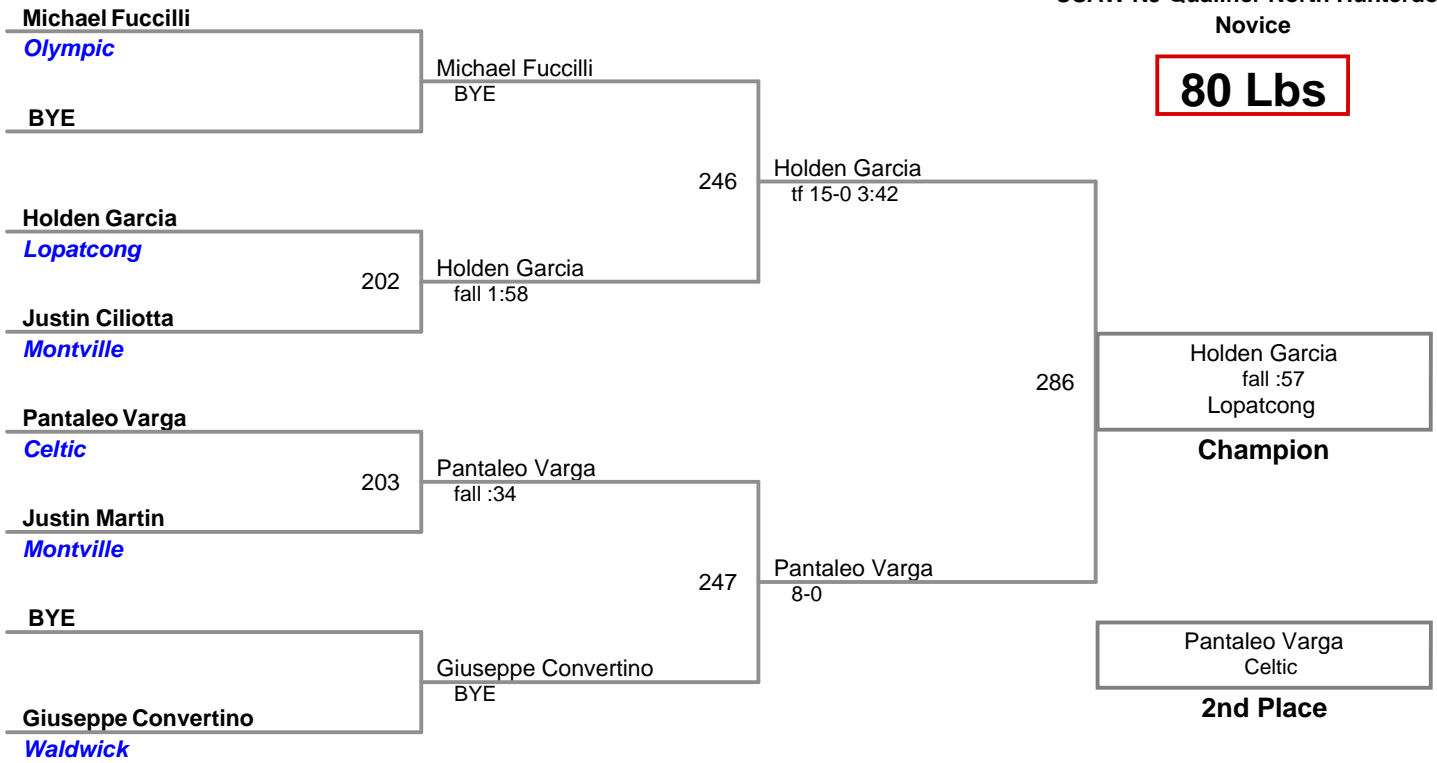

USAW NJ Qualifier North Hunterdon

Novice

80 Lbs