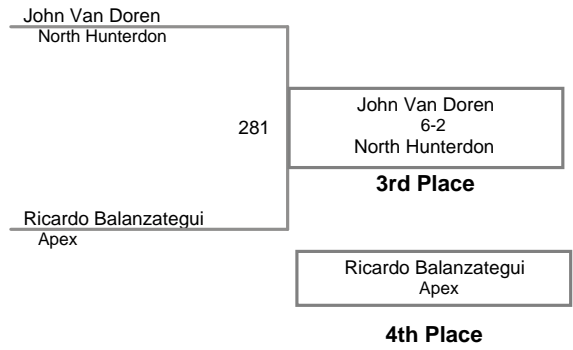

USAW NJ Qualifier North Hunterdon
Novice

50 Lbs

55 Lbs

60 Lbs

65 Lbs

70 Lbs

75 Lbs

USAW NJ Qualifier North Hunterdon