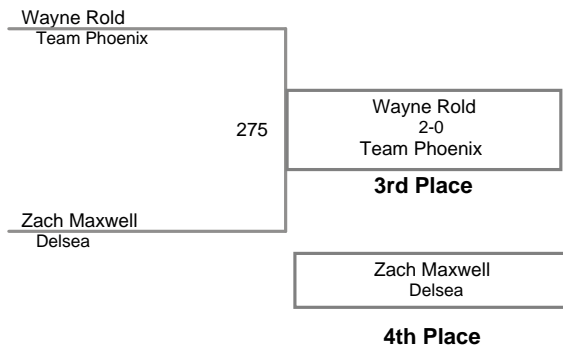

USAW NJ Qualifier North Hunterdon
Novice

50 Lbs

55 Lbs

60 Lbs

65 Lbs

70 Lbs

75 Lbs

USAW NJ Qualifier North Hunterdon