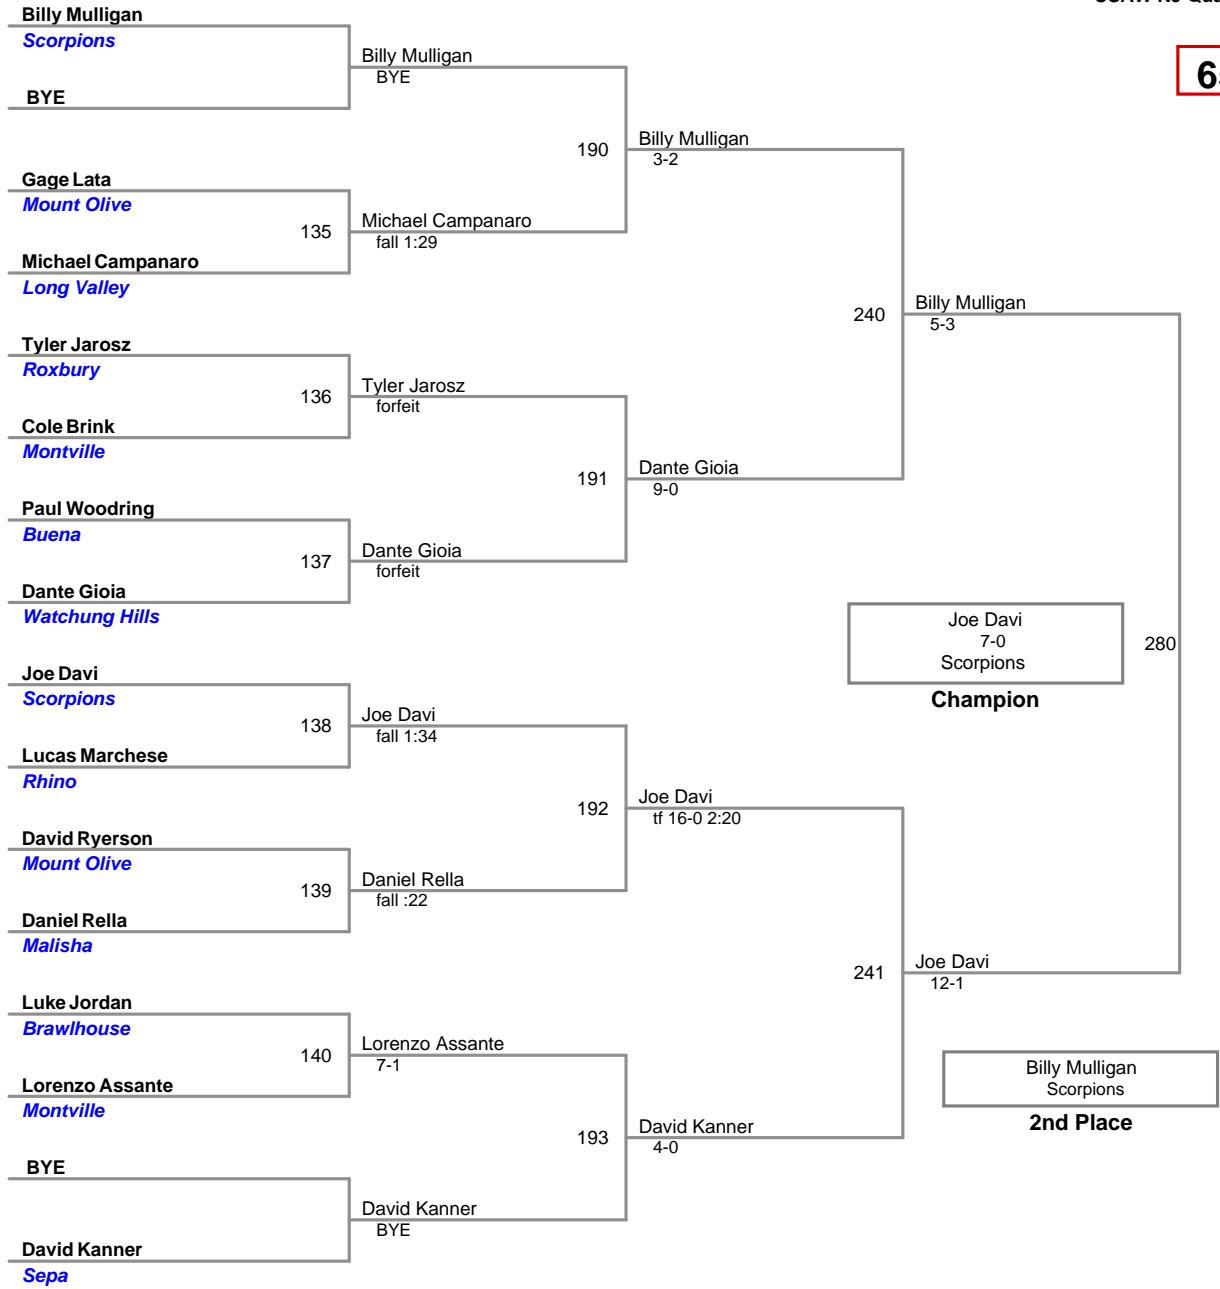

USAW NJ Qualifier North Hunterdon
Novice

50 Lbs

55 Lbs

60 Lbs

65 Lbs

70 Lbs

75 Lbs

USAW NJ Qualifier North Hunterdon