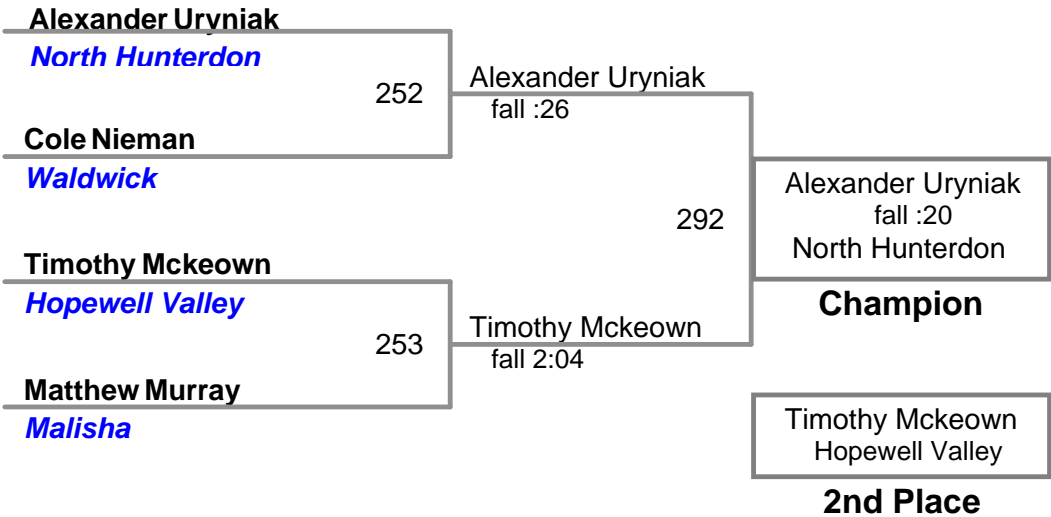

USA NJ Qualifier North Hunterdon
Novice

100 Lbs