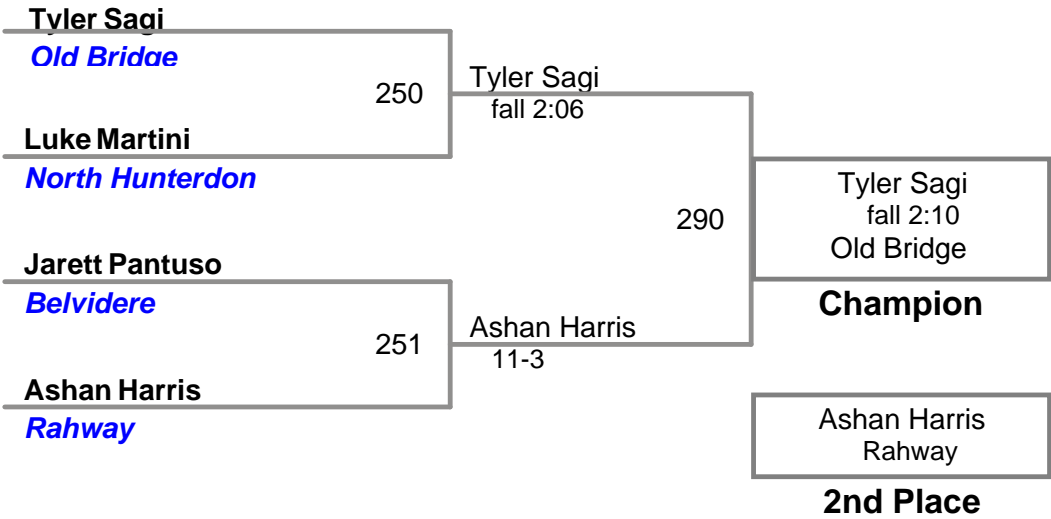

Novice

80 Lbs

USAW NJ Qualifier North Hunterdon

Novice

85 Lbs

USAW NJ Qualifier North Hunterdon
Novice

90 Lbs

USAW NJ Qualifier North Hunterdon
Novice