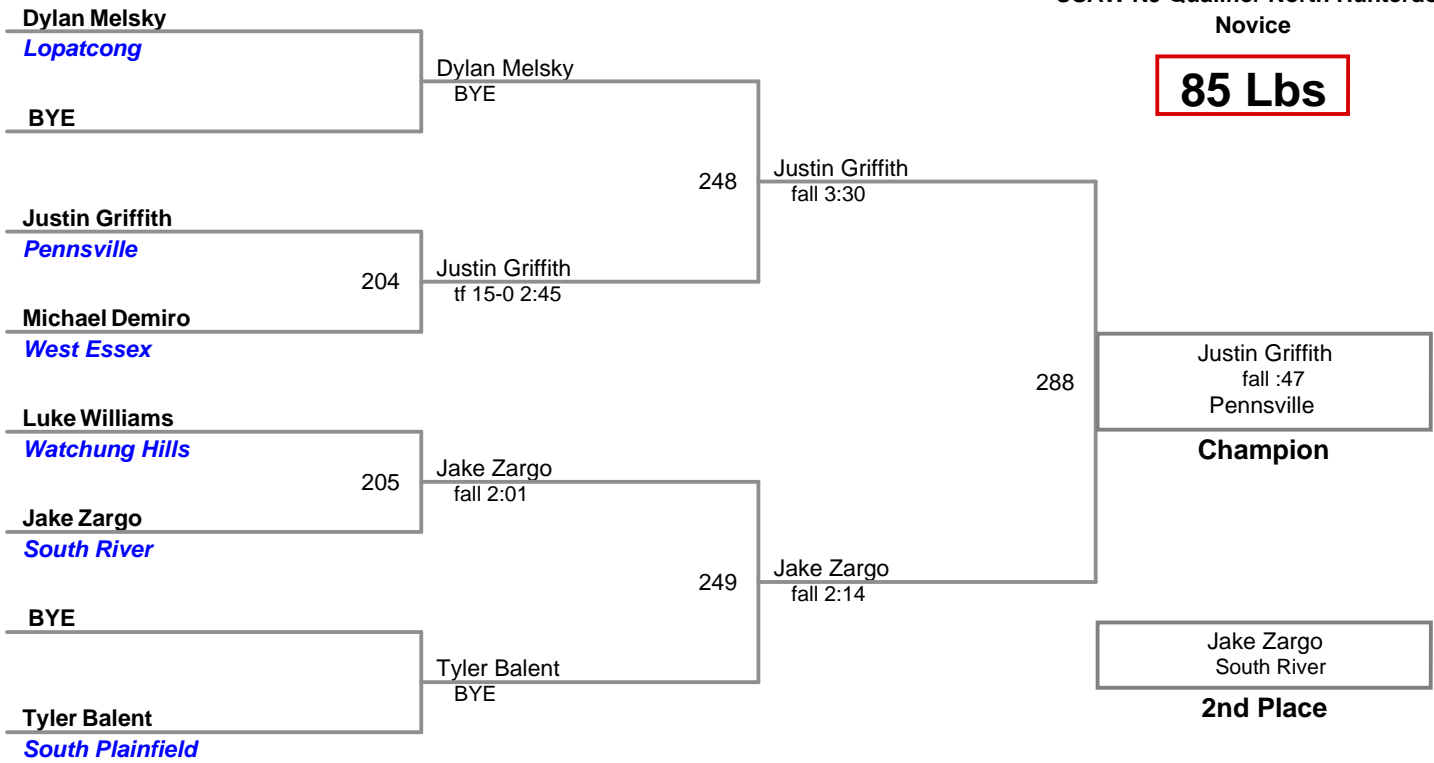

Novice

80 Lbs

USAW NJ Qualifier North Hunterdon

Novice

85 Lbs

USAW NJ Qualifier North Hunterdon
Novice

90 Lbs

USAW NJ Qualifier North Hunterdon
Novice