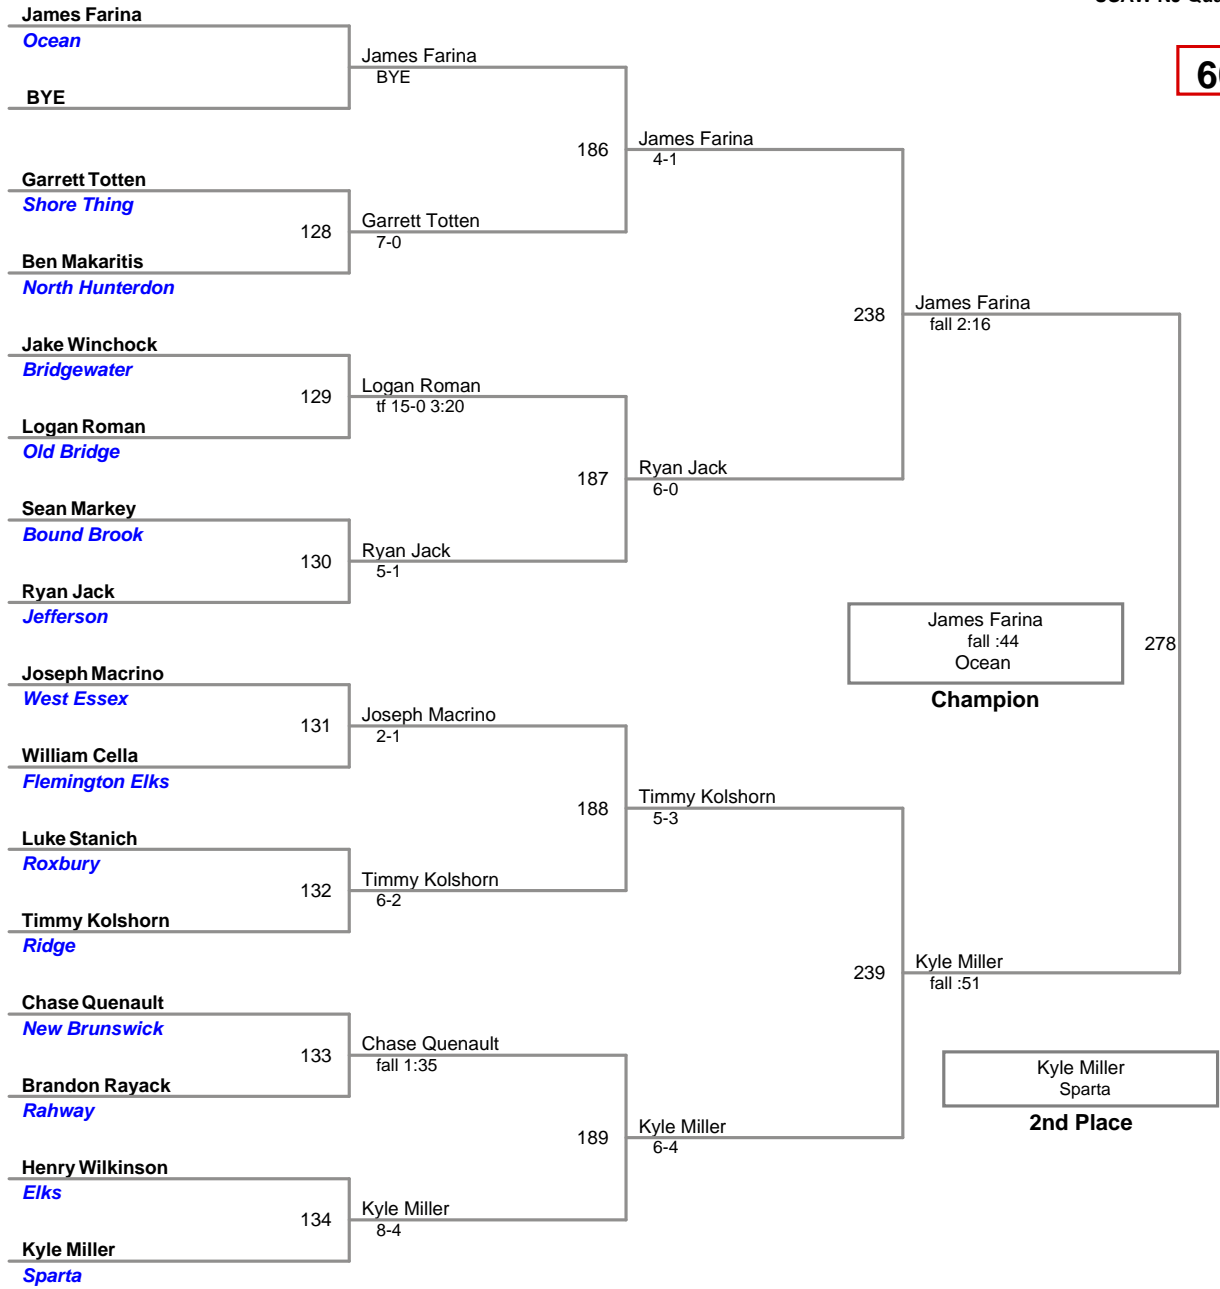

USAW NJ Qualifier North Hunterdon
Novice

50 Lbs

55 Lbs

60 Lbs

65 Lbs

70 Lbs

75 Lbs

USAW NJ Qualifier North Hunterdon