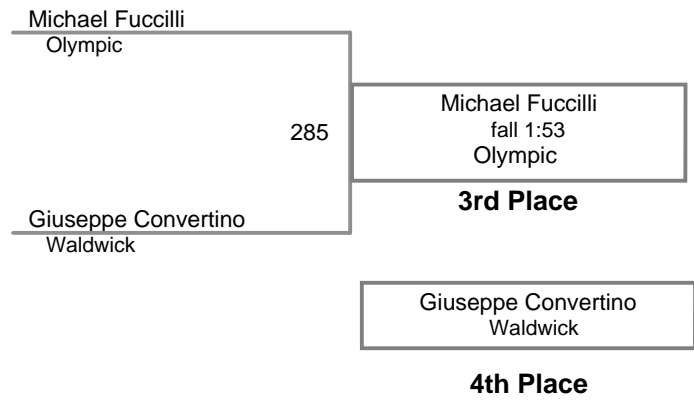

USAW NJ Qualifier North Hunterdon

Novice

80 Lbs