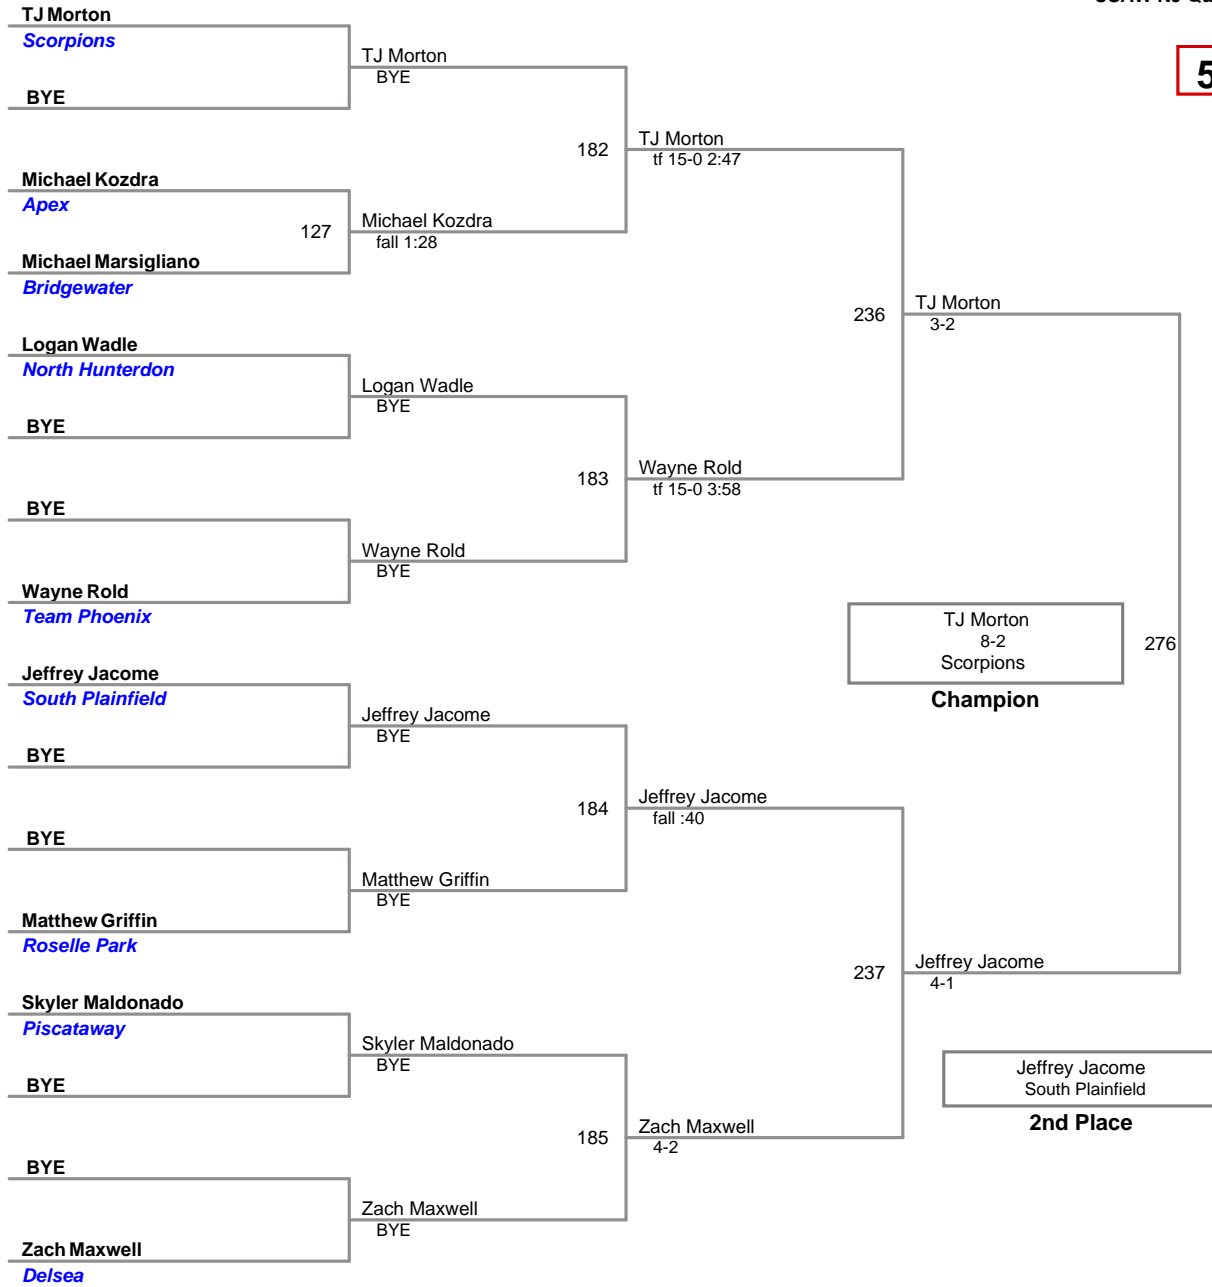

USAW NJ Qualifier North Hunterdon
Novice

50 Lbs

55 Lbs

60 Lbs

65 Lbs

70 Lbs

75 Lbs

USAW NJ Qualifier North Hunterdon