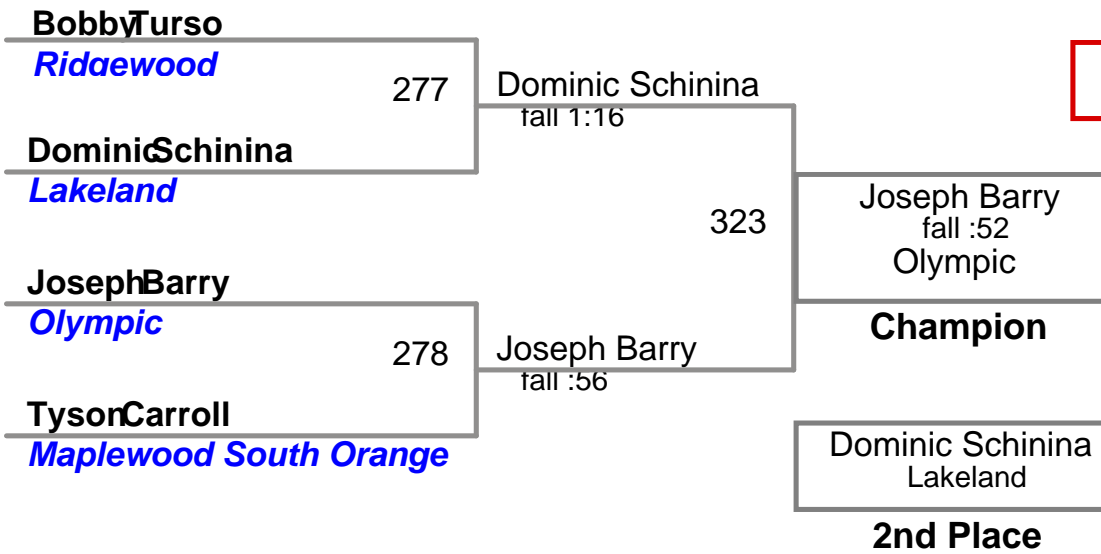

USA NJ Qualifier Lakeland
Novice

Max Acciardi
Pascack Hills

125 Lbs

BYE

Max Acciardi
BYE

BYE

Max Acciardi
BYE
Pascack Hills

Champion