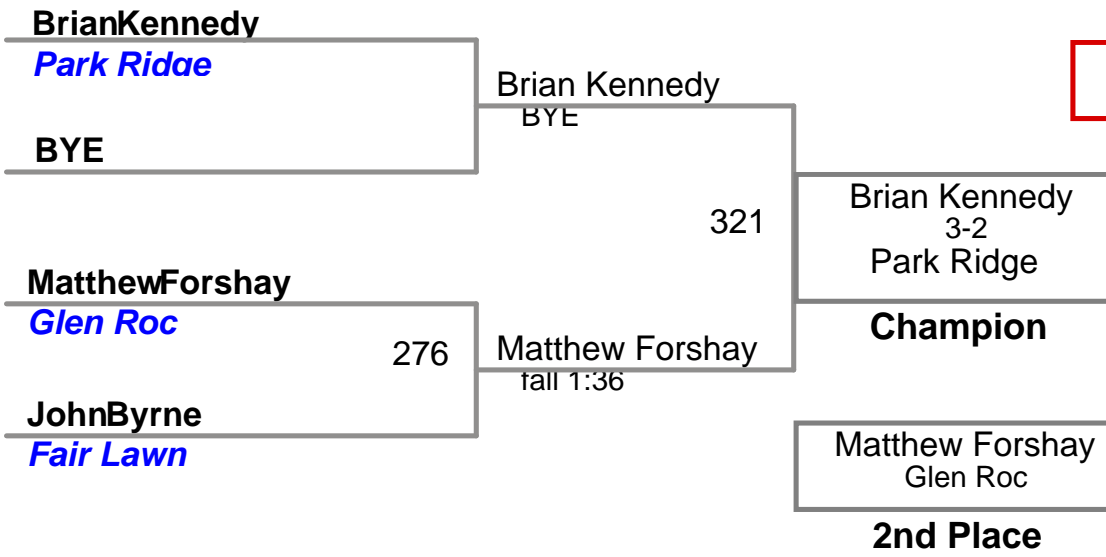

USA NJ Qualifier Lakeland
Novice

90 Lbs

USA NJ Qualifier Lakeland
Novice

95 Lbs

USA NJ Qualifier Lakeland
Novice

100 Lbs

USA NJ Qualifier Lakeland
Novice

110 Lbs

USA NJ Qualifier Lakeland
Novice

Max Acciardi
Pascack Hills

125 Lbs

BYE

Max Acciardi
BYE

BYE

Max Acciardi
BYE
Pascack Hills

Champion