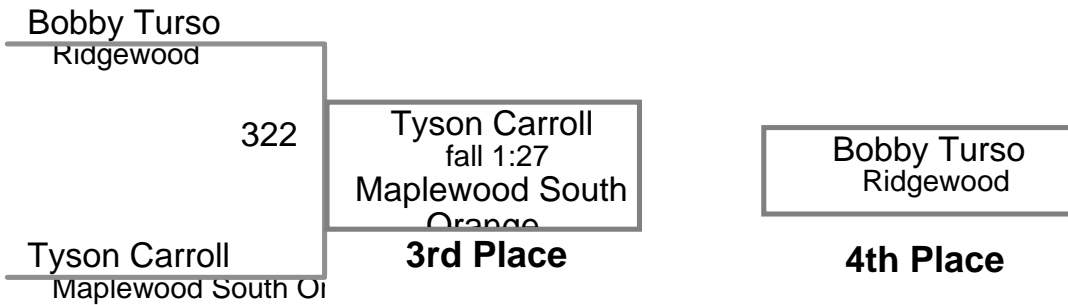

USA NJ Qualifier Lakeland
Novice

90 Lbs

USA NJ Qualifier Lakeland
Novice

95 Lbs

USA NJ Qualifier Lakeland
Novice

100 Lbs

USA NJ Qualifier Lakeland
Novice

110 Lbs

USA NJ Qualifier Lakeland
Novice

Max Acciardi
Pascack Hills

125 Lbs

BYE

Max Acciardi
BYE

BYE

Max Acciardi
BYE
Pascack Hills

Champion