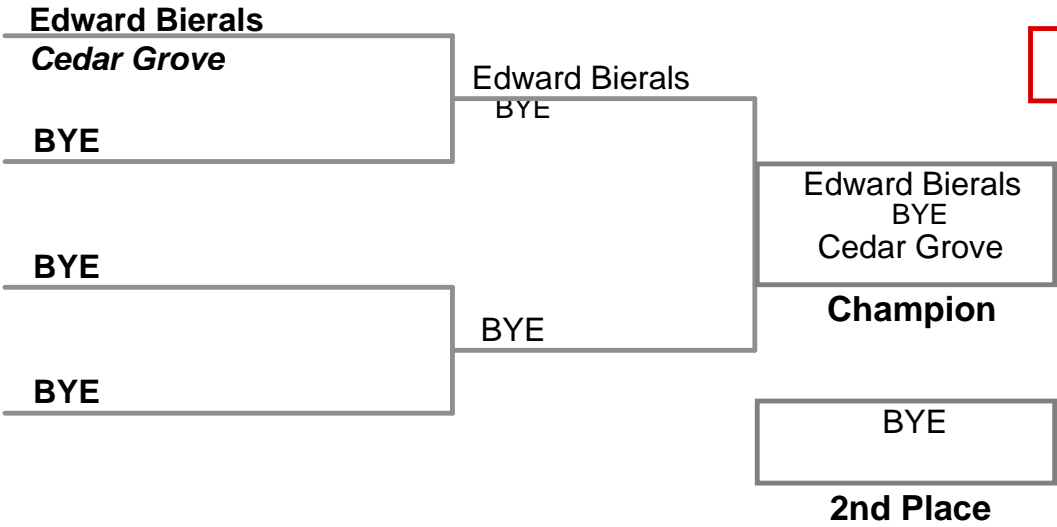

USAW NJ Qualifier Northern Burlin
Junior

144 Lbs