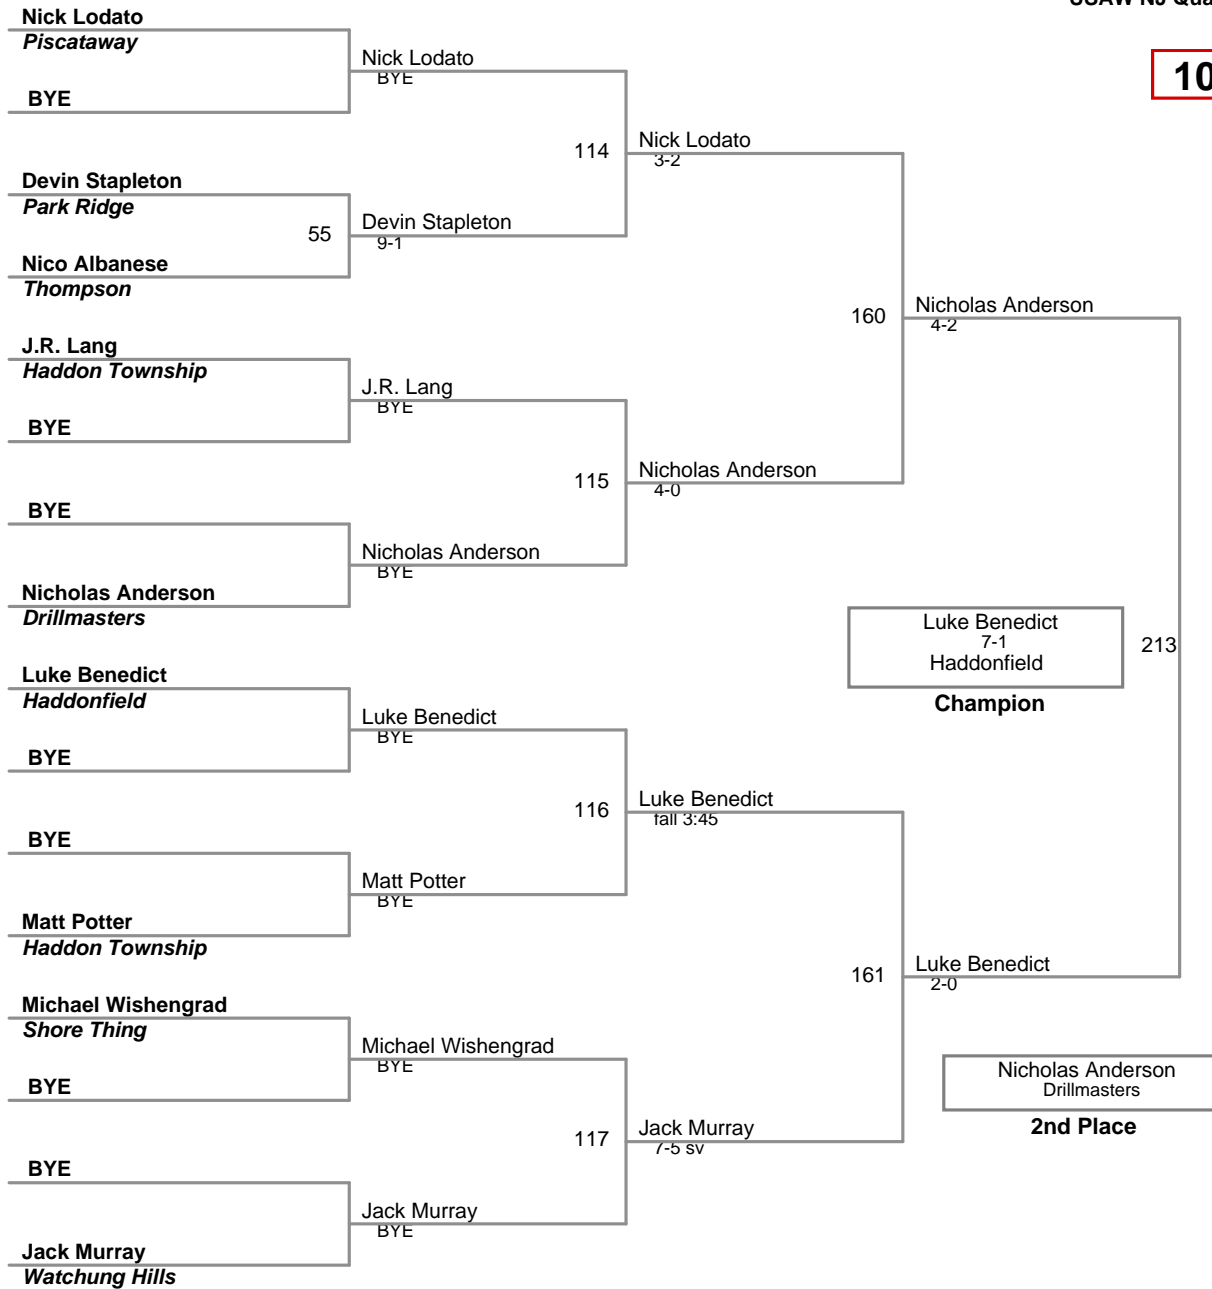

USAW NJ Qualifier Northern Burlin
Junior

85 Lbs

USAW NJ Qualifier Northern Burlin
Junior

91 Lbs

USAW NJ Qualifier Northern Burlin
Junior

98 Lbs

USAW NJ Qualifier Northern Burlin
Junior

105 Lbs