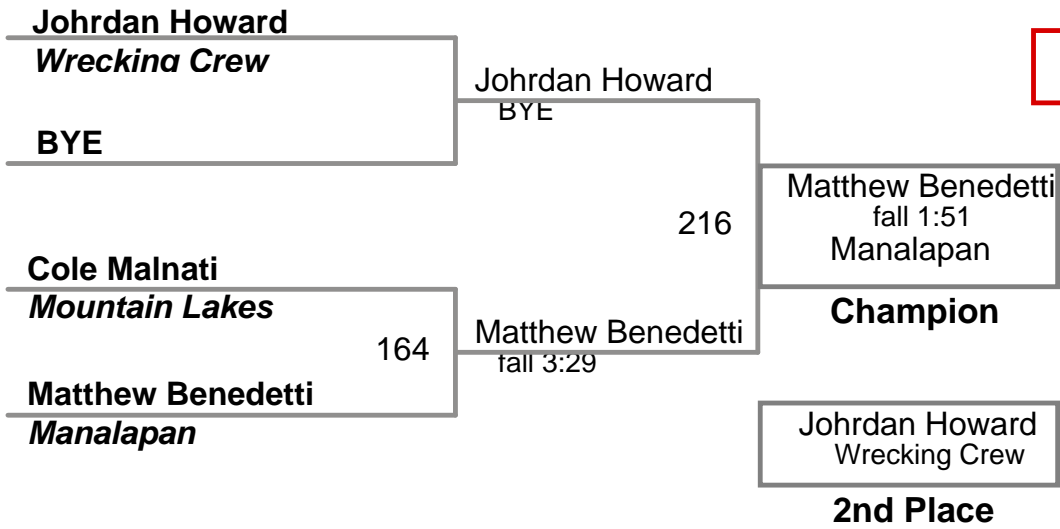

USAW NJ Qualifier Northern Burlin
Junior

120 Lbs