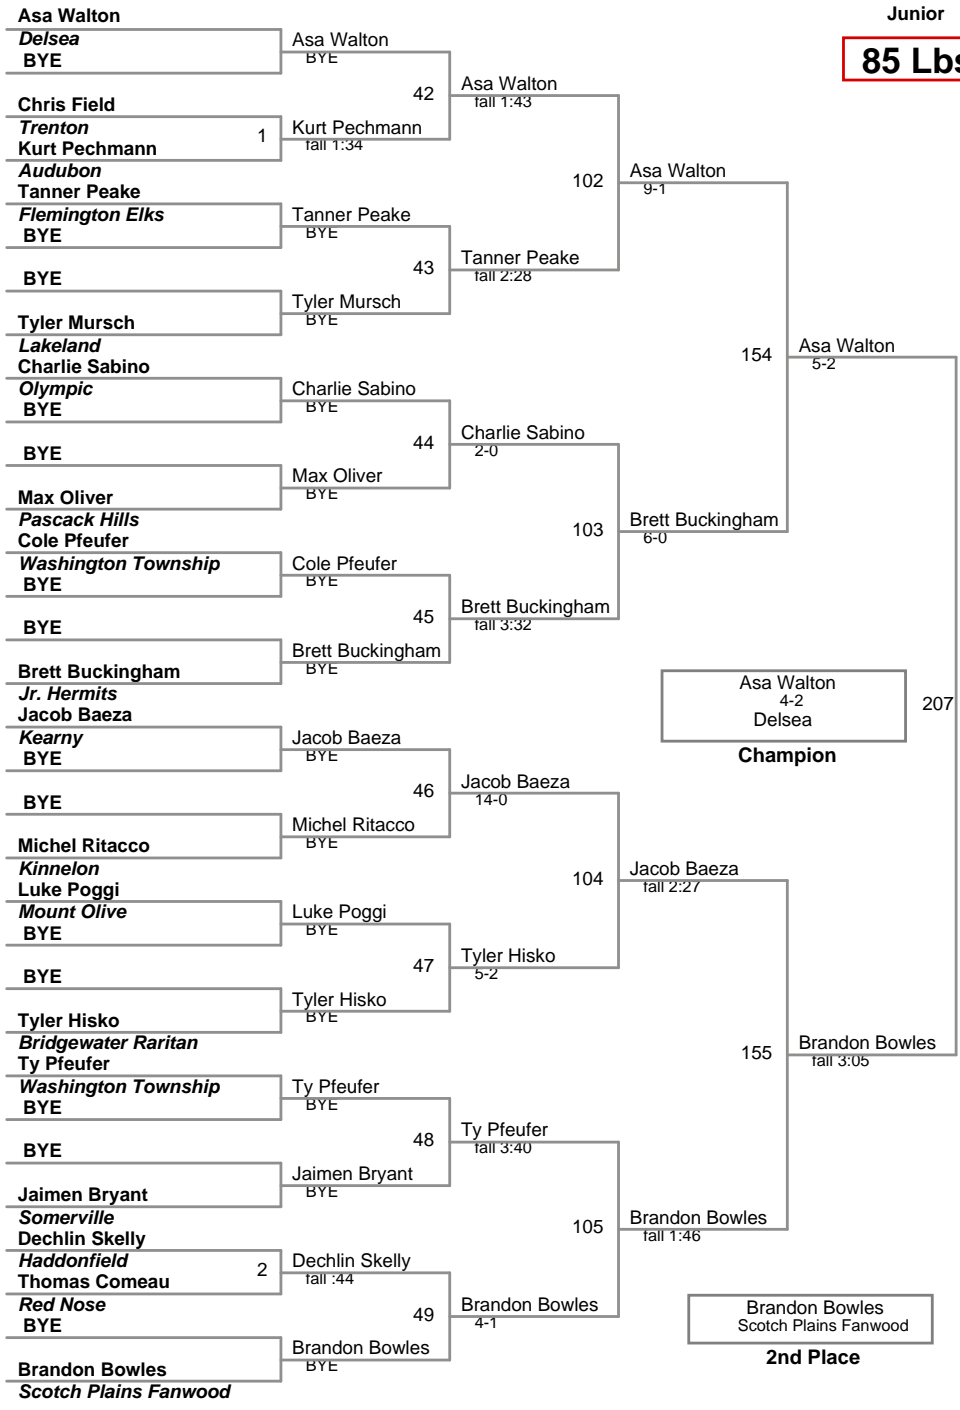

USAW NJ Qualifier Northern Burlin
Junior

85 Lbs