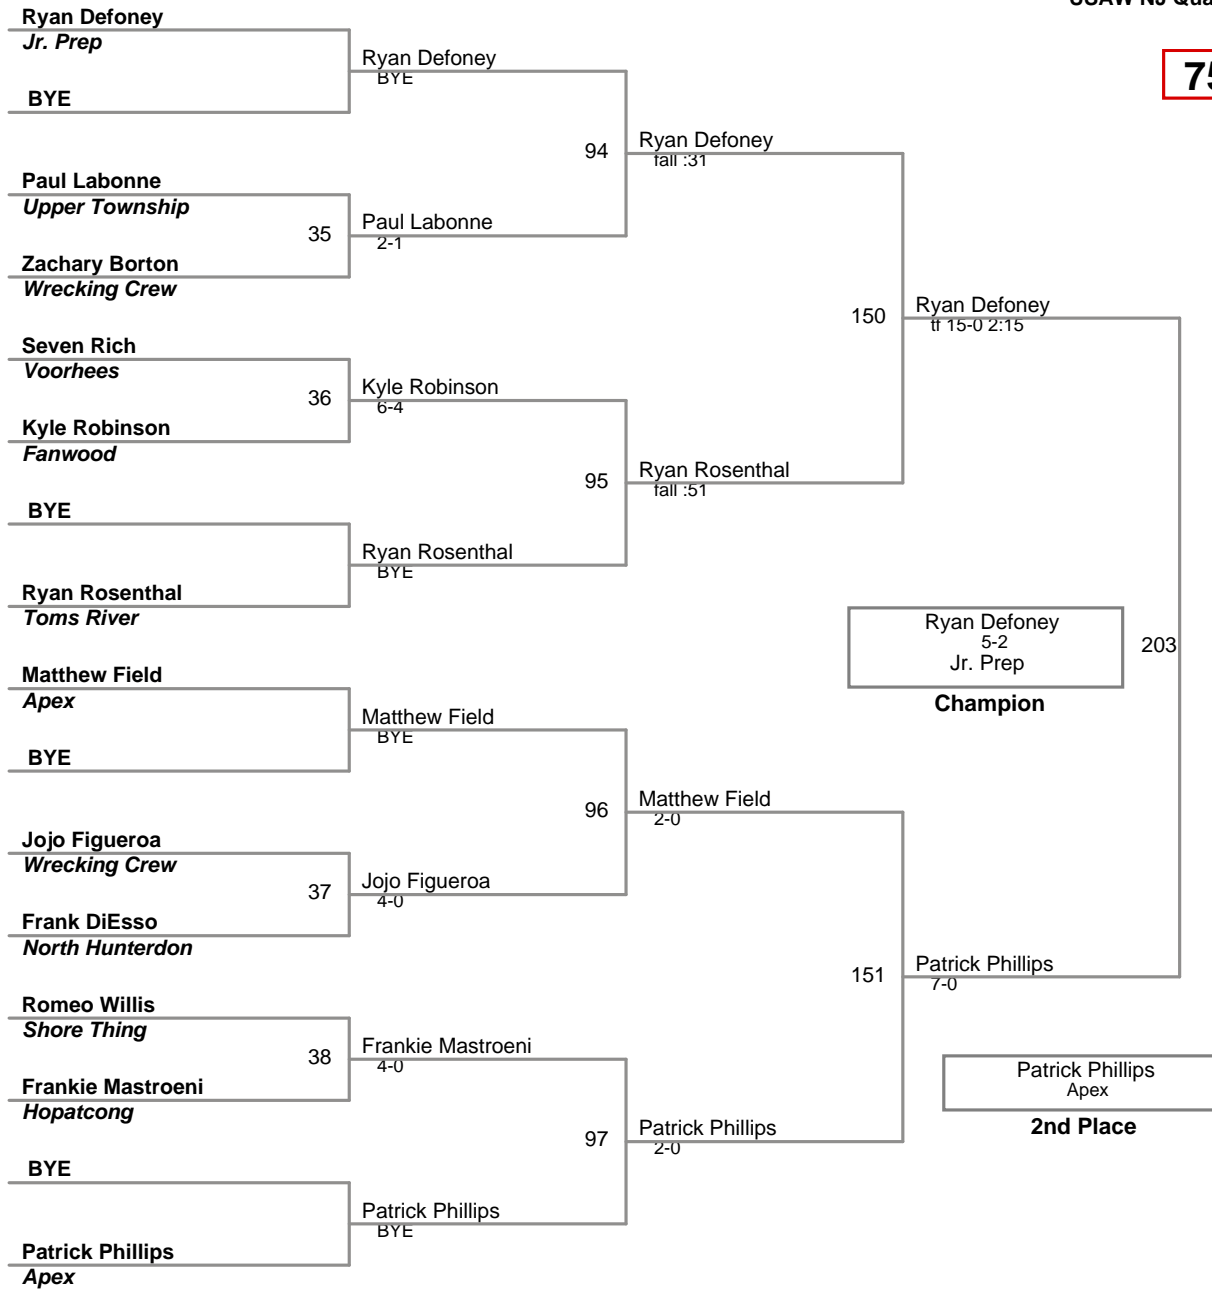

USAW NJ Qualifier Northern Burlin
Junior

65 Lbs

USAW NJ Qualifier Northern Burlin
Junior

70 Lbs

USAW NJ Qualifier Northern Burlin
Junior

75 Lbs

USAW NJ Qualifier Northern Burlin
Junior

80 Lbs