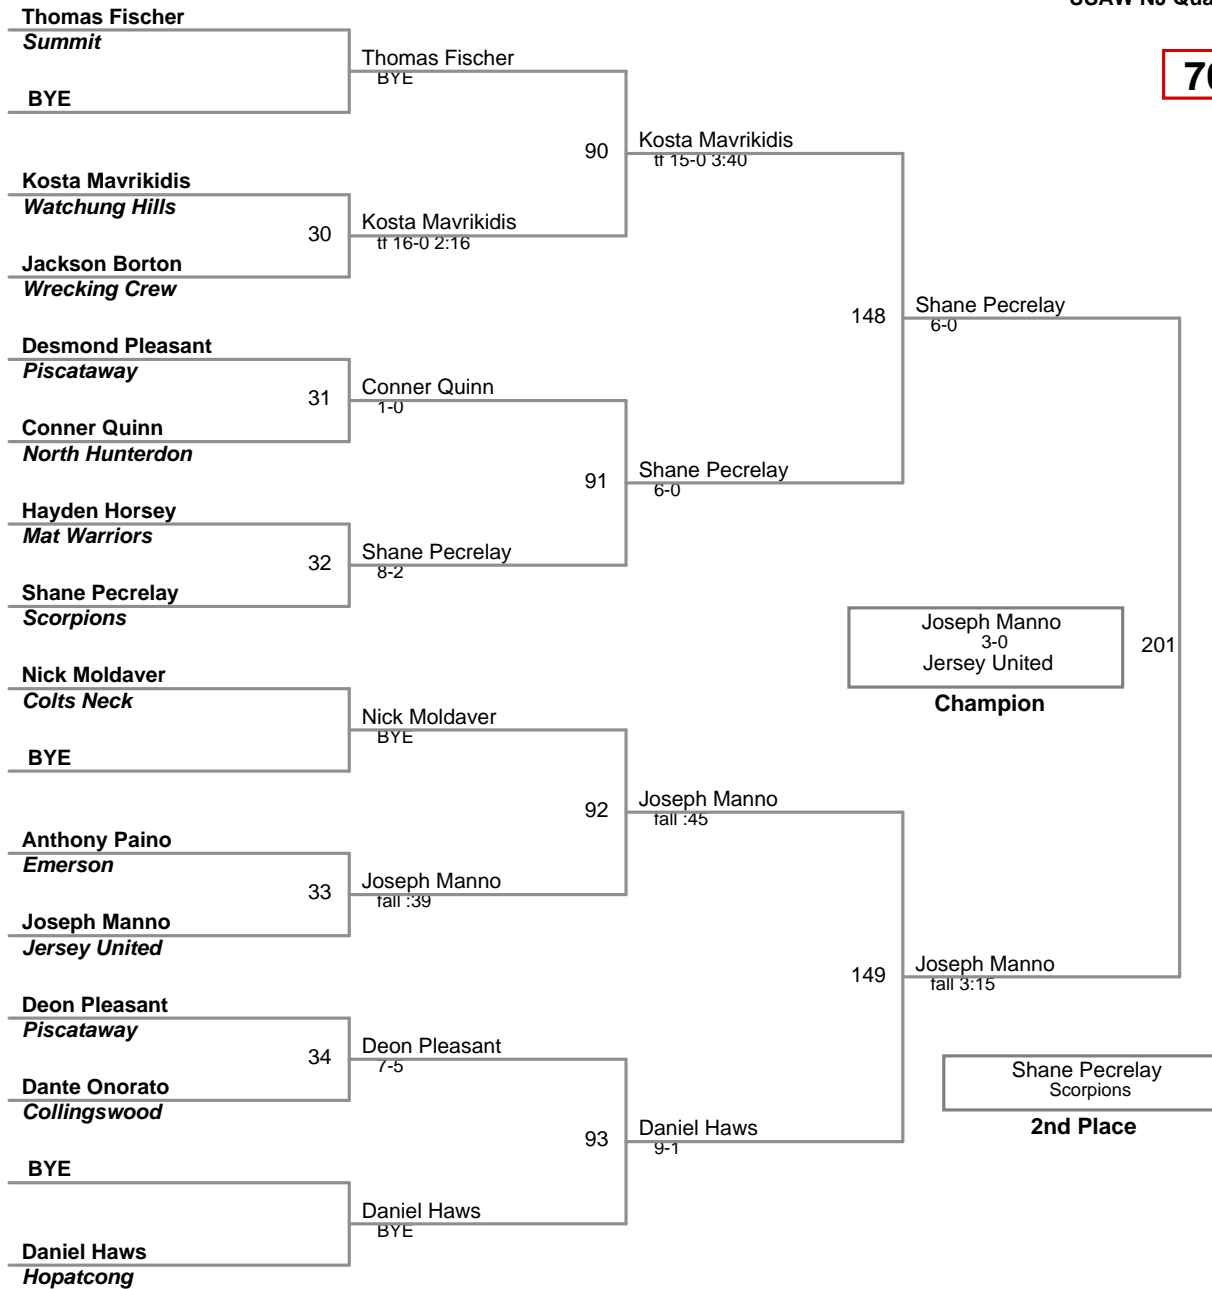

USAW NJ Qualifier Northern Burlin
Junior

65 Lbs

USAW NJ Qualifier Northern Burlin
Junior

70 Lbs

USAW NJ Qualifier Northern Burlin
Junior

75 Lbs

USAW NJ Qualifier Northern Burlin
Junior

80 Lbs