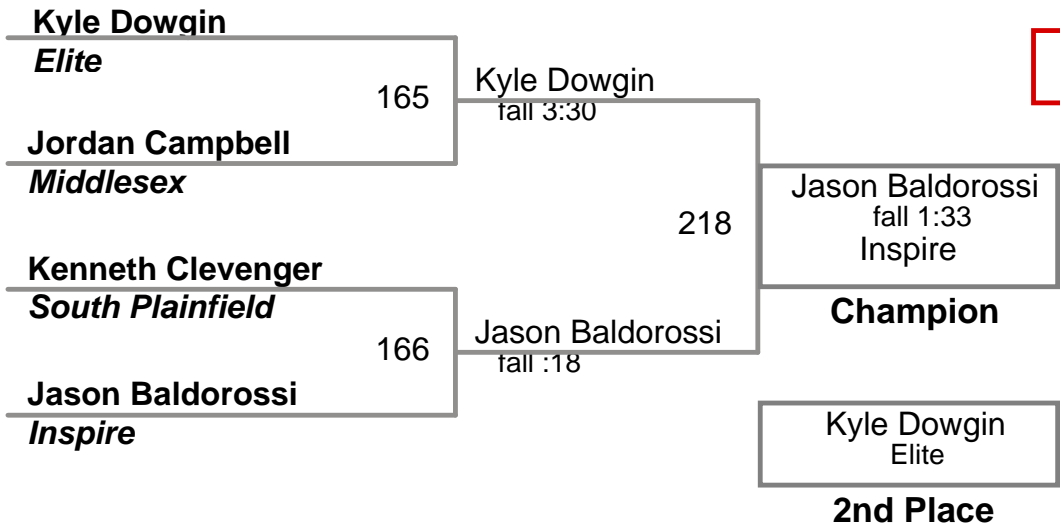

USAW NJ Qualifier Northern Burlin
Junior

112 Lbs

USAW NJ Qualifier Northern Burlin
Junior

120 Lbs

USAW NJ Qualifier Northern Burlin
Junior

128 Lbs

USAW NJ Qualifier Northern Burlin
Junior

136 Lbs