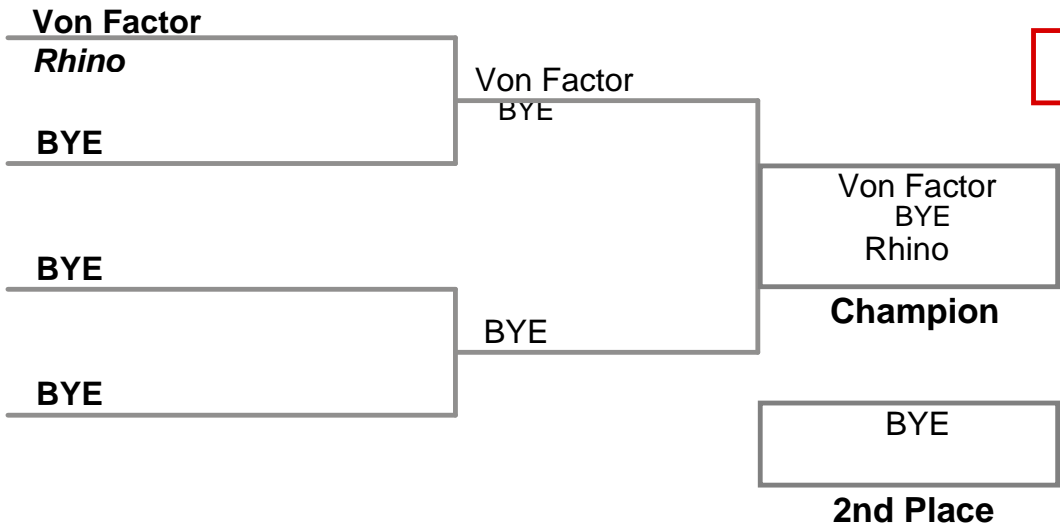

USAW NJ Qualifier Northern Burlin
Junior

160 Lbs