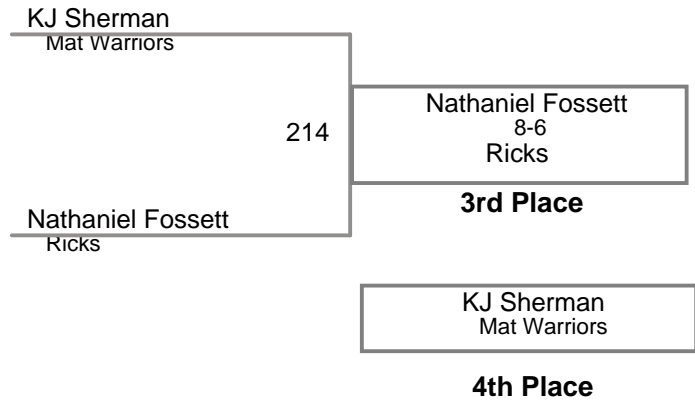

USAW NJ Qualifier Northern Burlin
Junior

112 Lbs