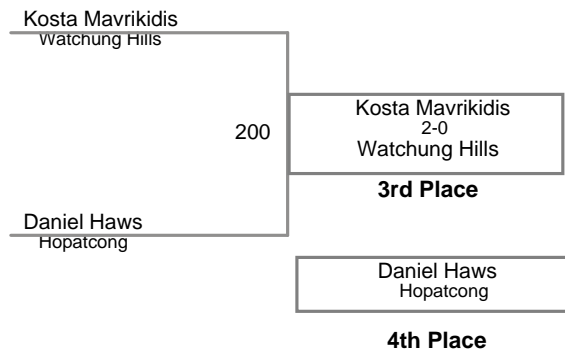

USAW NJ Qualifier Northern Burlin
Junior

65 Lbs

USAW NJ Qualifier Northern Burlin
Junior

70 Lbs

USAW NJ Qualifier Northern Burlin
Junior

75 Lbs

USAW NJ Qualifier Northern Burlin
Junior

80 Lbs