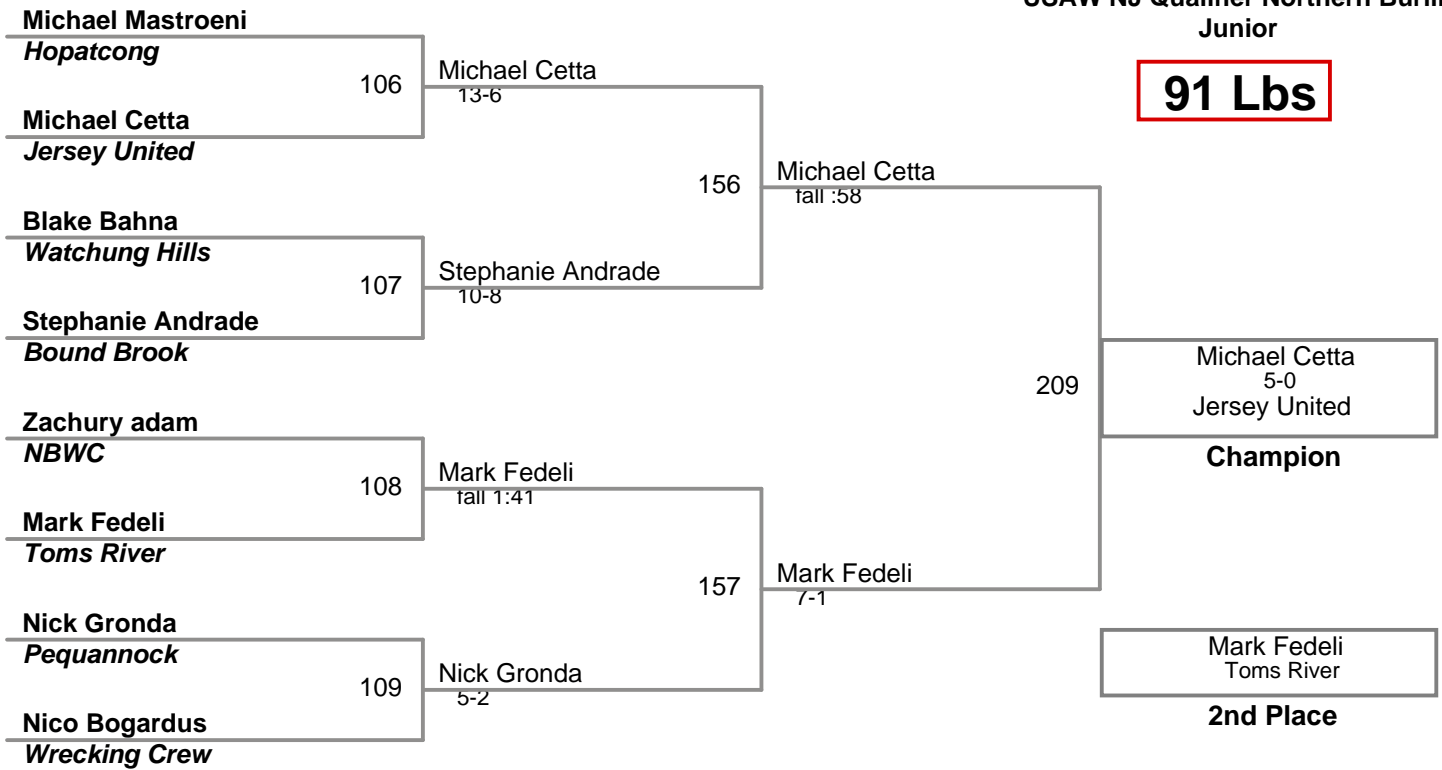

USAW NJ Qualifier Northern Burlin
Junior

91 Lbs