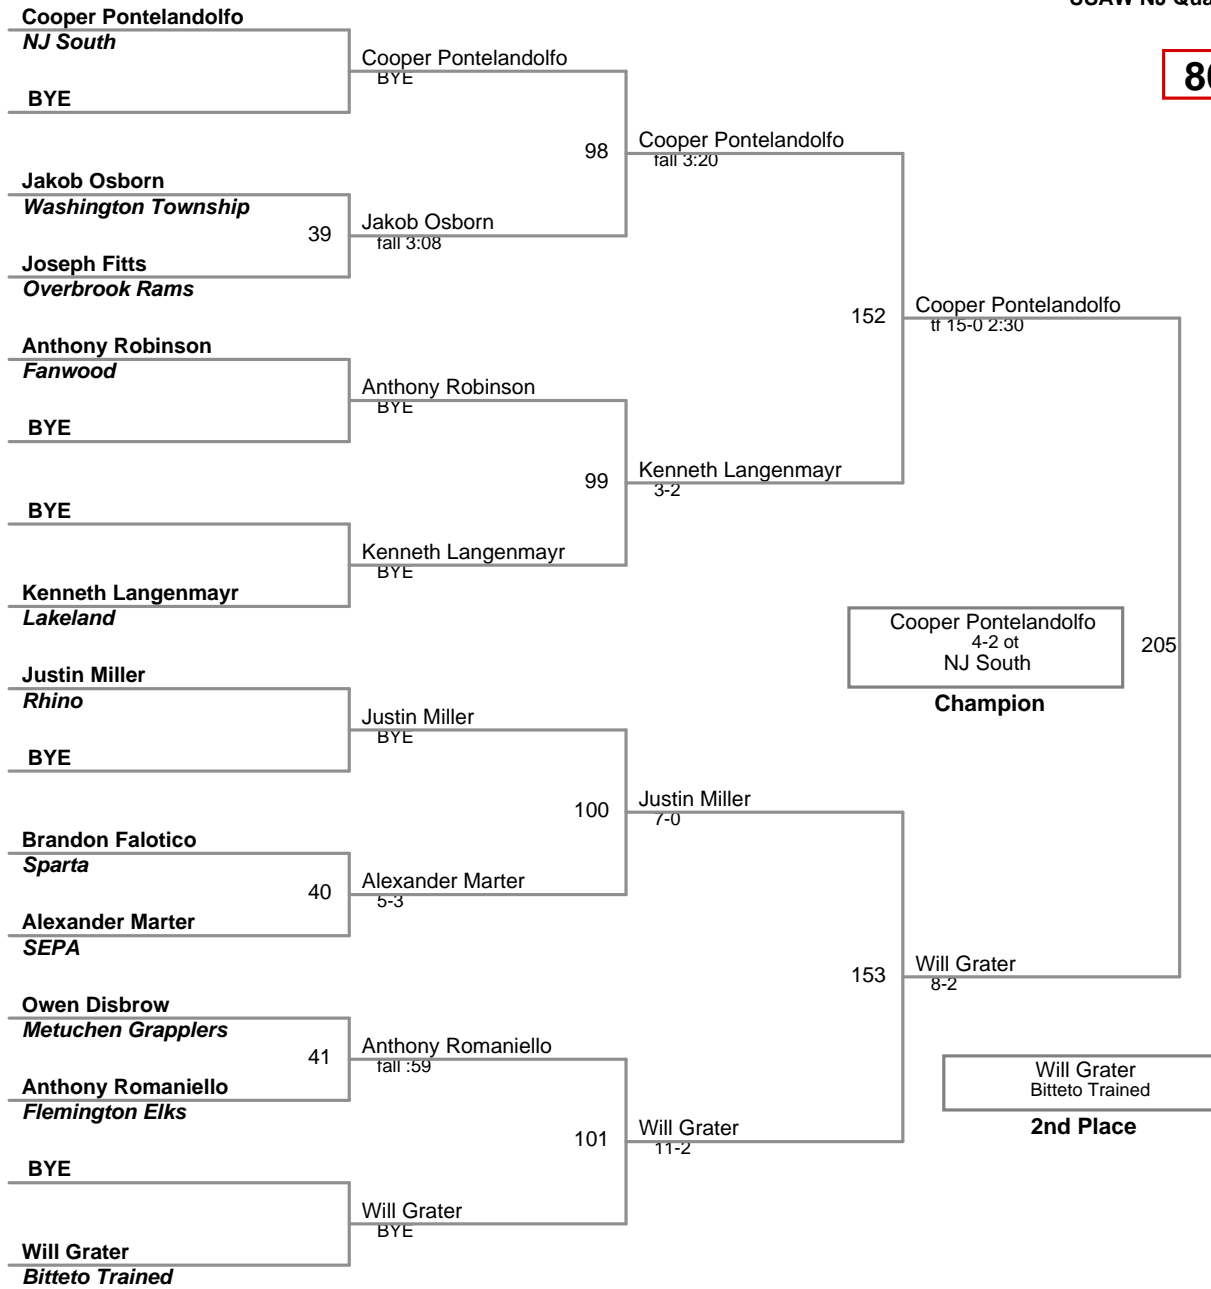

USAW NJ Qualifier Northern Burlin
Junior

65 Lbs

USAW NJ Qualifier Northern Burlin
Junior

70 Lbs

USAW NJ Qualifier Northern Burlin
Junior

75 Lbs

USAW NJ Qualifier Northern Burlin
Junior

80 Lbs