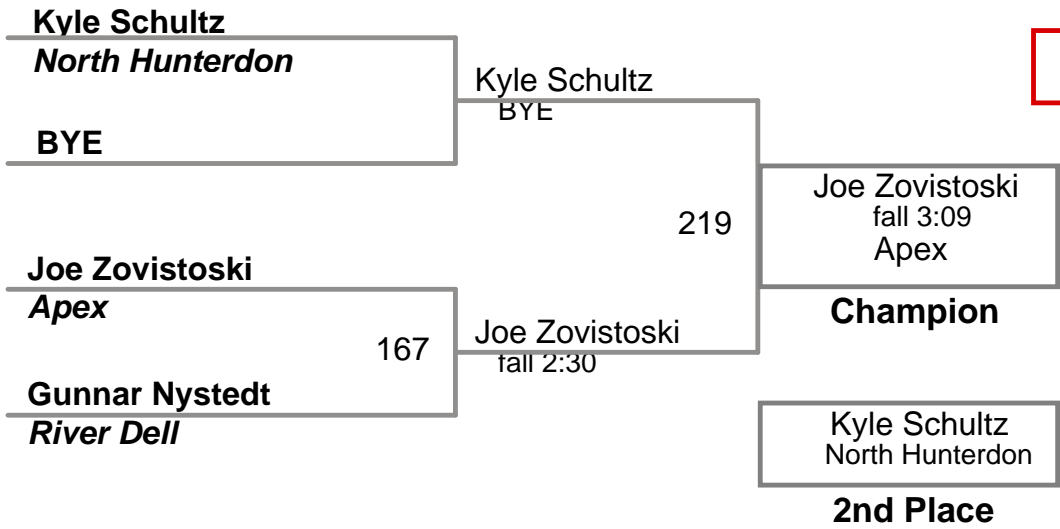

USAW NJ Qualifier Northern Burlin
Junior

112 Lbs

USAW NJ Qualifier Northern Burlin
Junior

120 Lbs

USAW NJ Qualifier Northern Burlin
Junior

128 Lbs

USAW NJ Qualifier Northern Burlin
Junior

136 Lbs