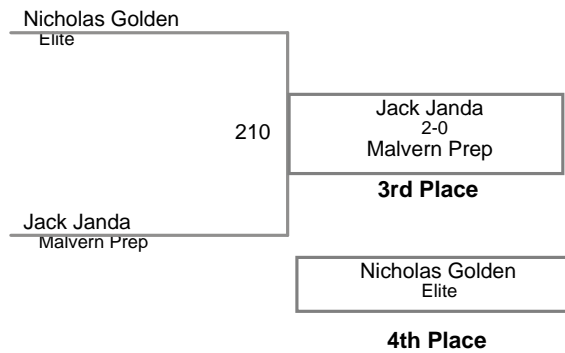

USAW NJ Qualifier Northern Burlin
Junior

85 Lbs

USAW NJ Qualifier Northern Burlin
Junior

91 Lbs

USAW NJ Qualifier Northern Burlin
Junior

98 Lbs

USAW NJ Qualifier Northern Burlin
Junior

105 Lbs