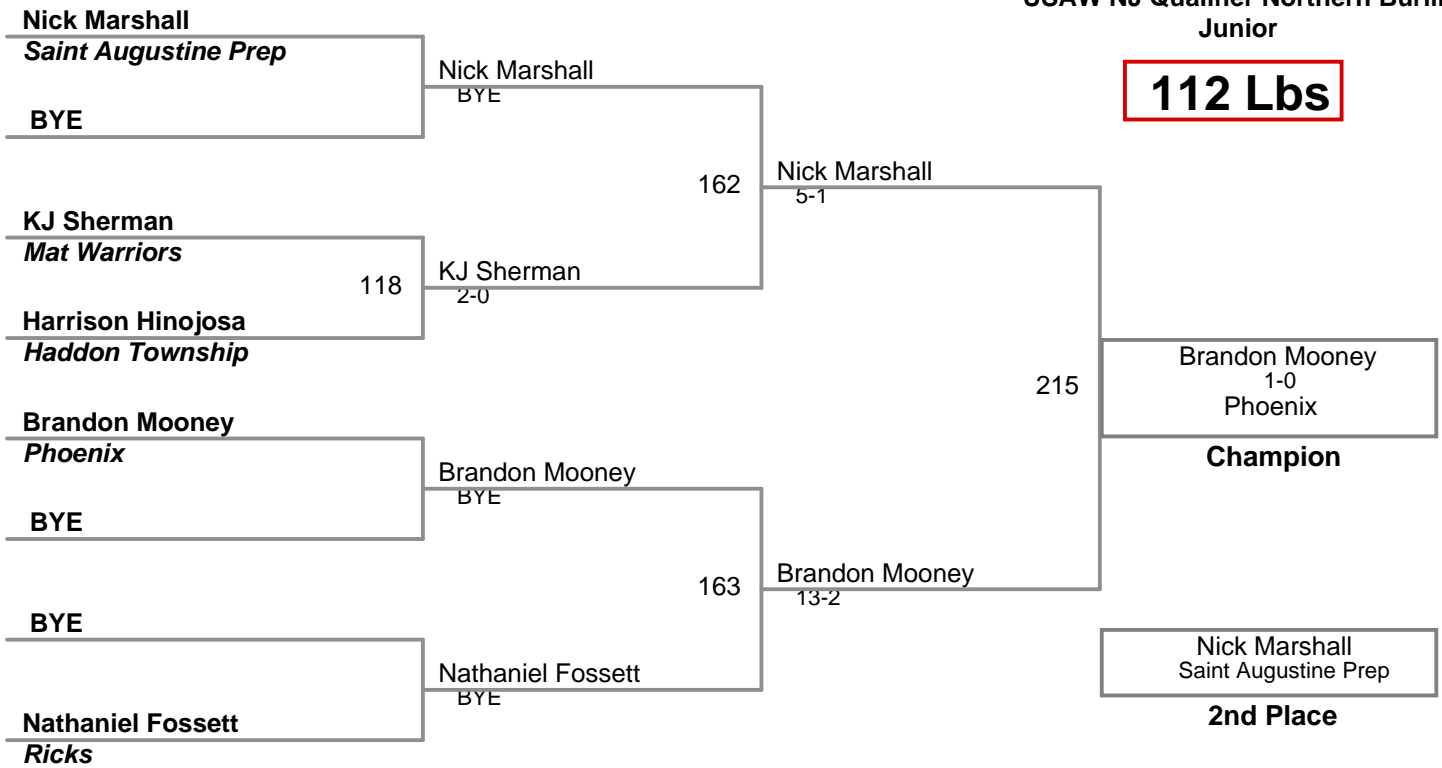

USAW NJ Qualifier Northern Burlin
Junior

112 Lbs