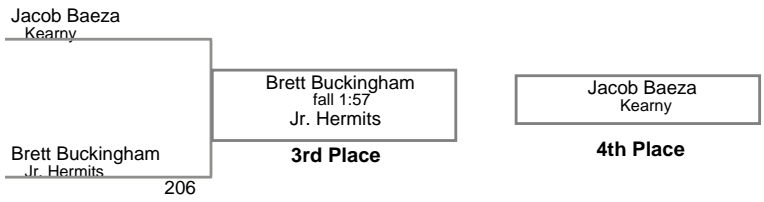

USAW NJ Qualifier Northern Burlin
Junior

85 Lbs