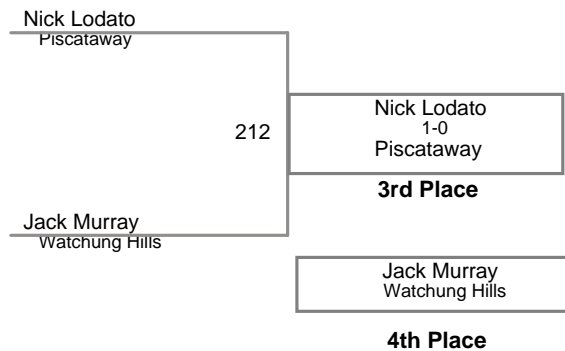

USAW NJ Qualifier Northern Burlin
Junior

85 Lbs

USAW NJ Qualifier Northern Burlin
Junior

91 Lbs

USAW NJ Qualifier Northern Burlin
Junior

98 Lbs

USAW NJ Qualifier Northern Burlin
Junior

105 Lbs