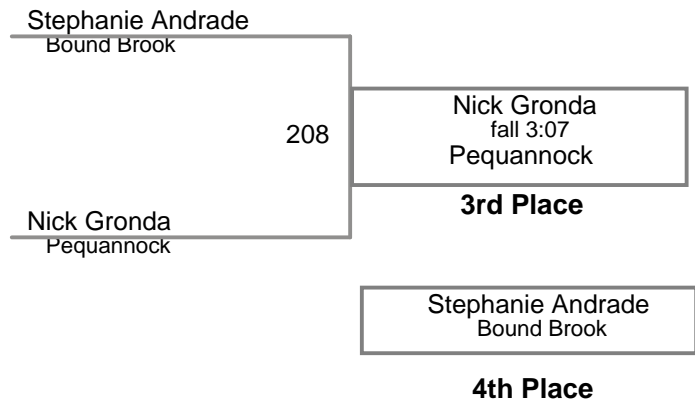

USAW NJ Qualifier Northern Burlin
Junior

91 Lbs