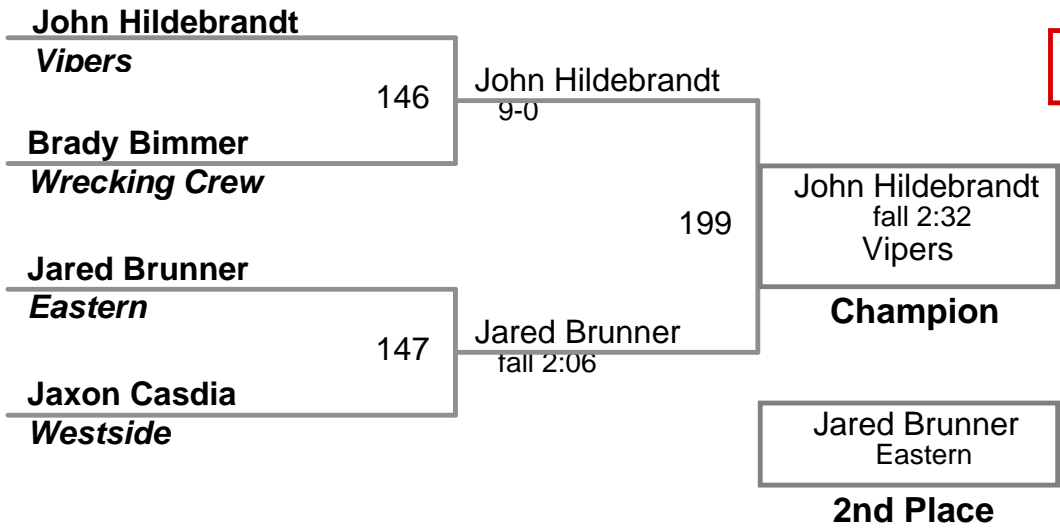

USAW NJ Qualifier Northern Burlin
Junior

65 Lbs

USAW NJ Qualifier Northern Burlin
Junior

70 Lbs

USAW NJ Qualifier Northern Burlin
Junior

75 Lbs

USAW NJ Qualifier Northern Burlin
Junior

80 Lbs