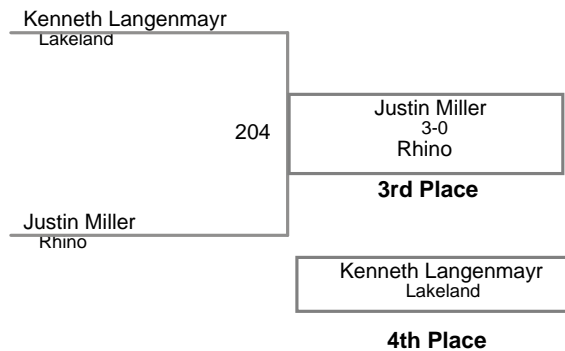

USAW NJ Qualifier Northern Burlin
Junior

65 Lbs

USAW NJ Qualifier Northern Burlin
Junior

70 Lbs

USAW NJ Qualifier Northern Burlin
Junior

75 Lbs

USAW NJ Qualifier Northern Burlin
Junior

80 Lbs