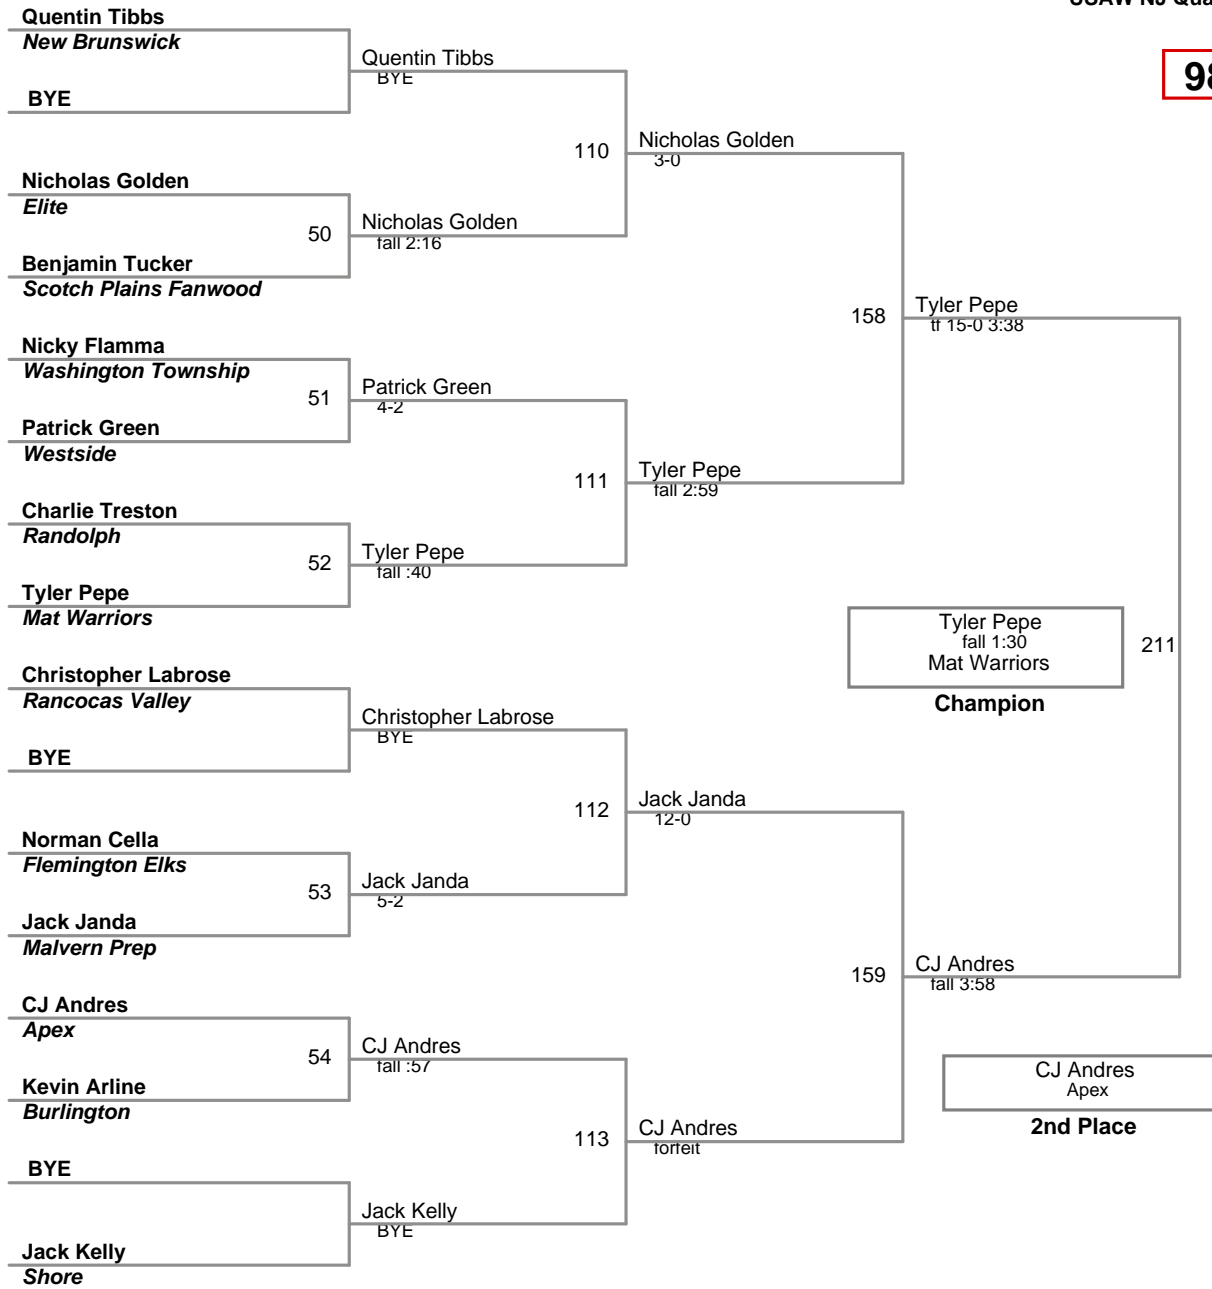

USAW NJ Qualifier Northern Burlin
Junior

85 Lbs

USAW NJ Qualifier Northern Burlin
Junior

91 Lbs

USAW NJ Qualifier Northern Burlin
Junior

98 Lbs

USAW NJ Qualifier Northern Burlin
Junior

105 Lbs