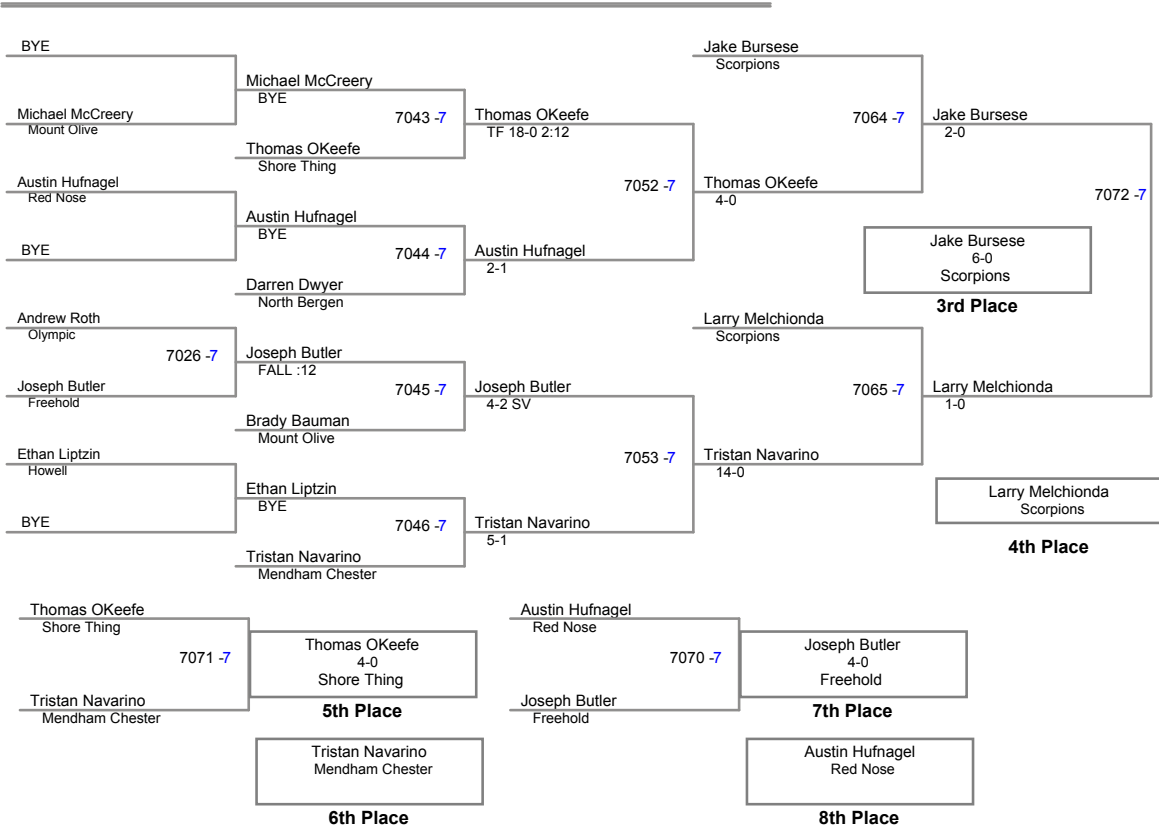

JSAW NJ State Championships AM
Intermediate (on Mat 7)

75 Lbs