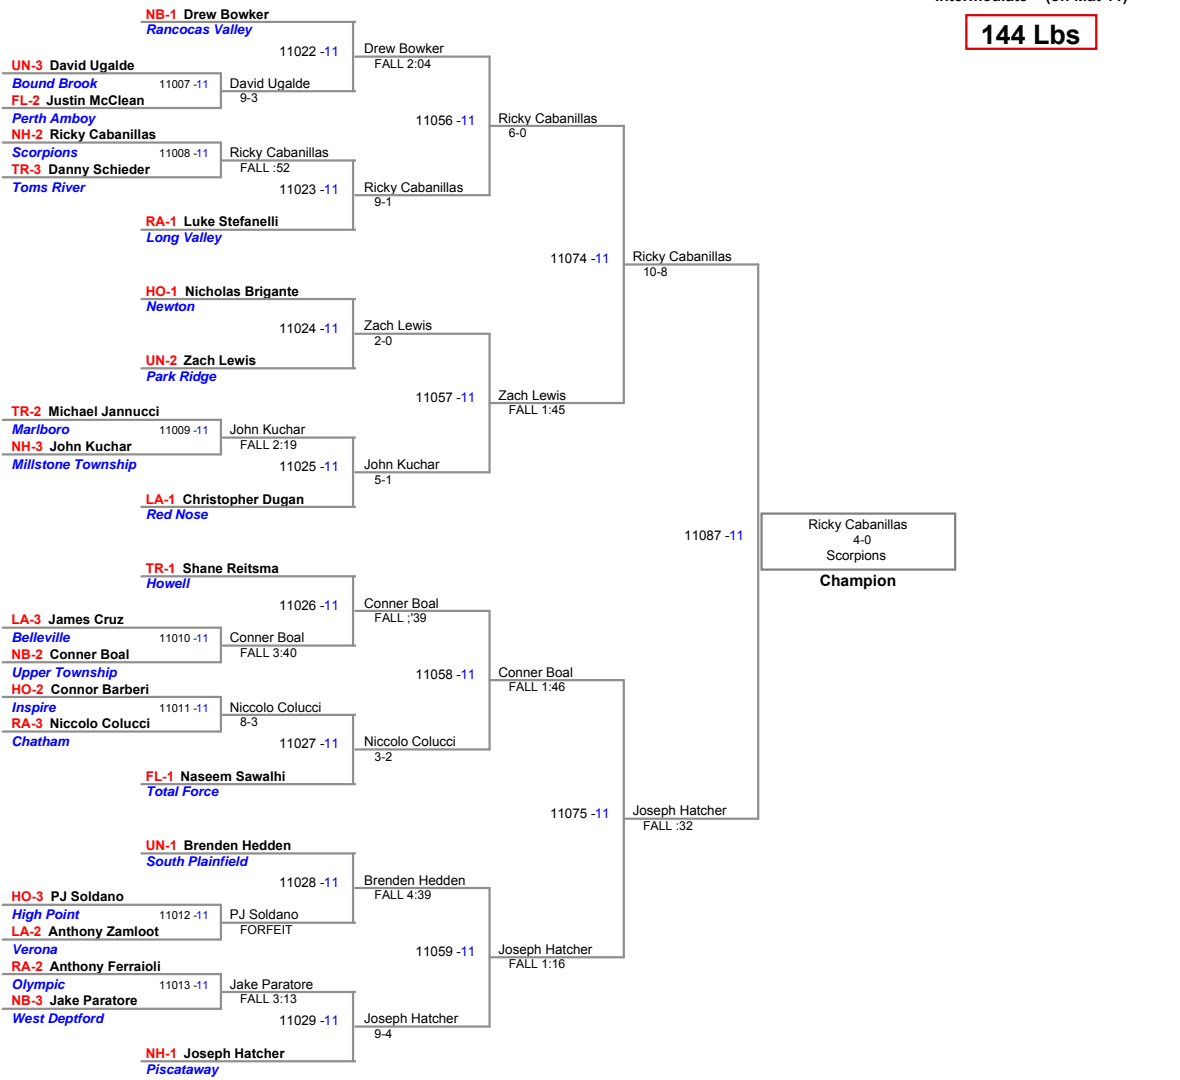

JSAW NJ State Championships AM
Intermediate (on Mat 11)

144 Lbs