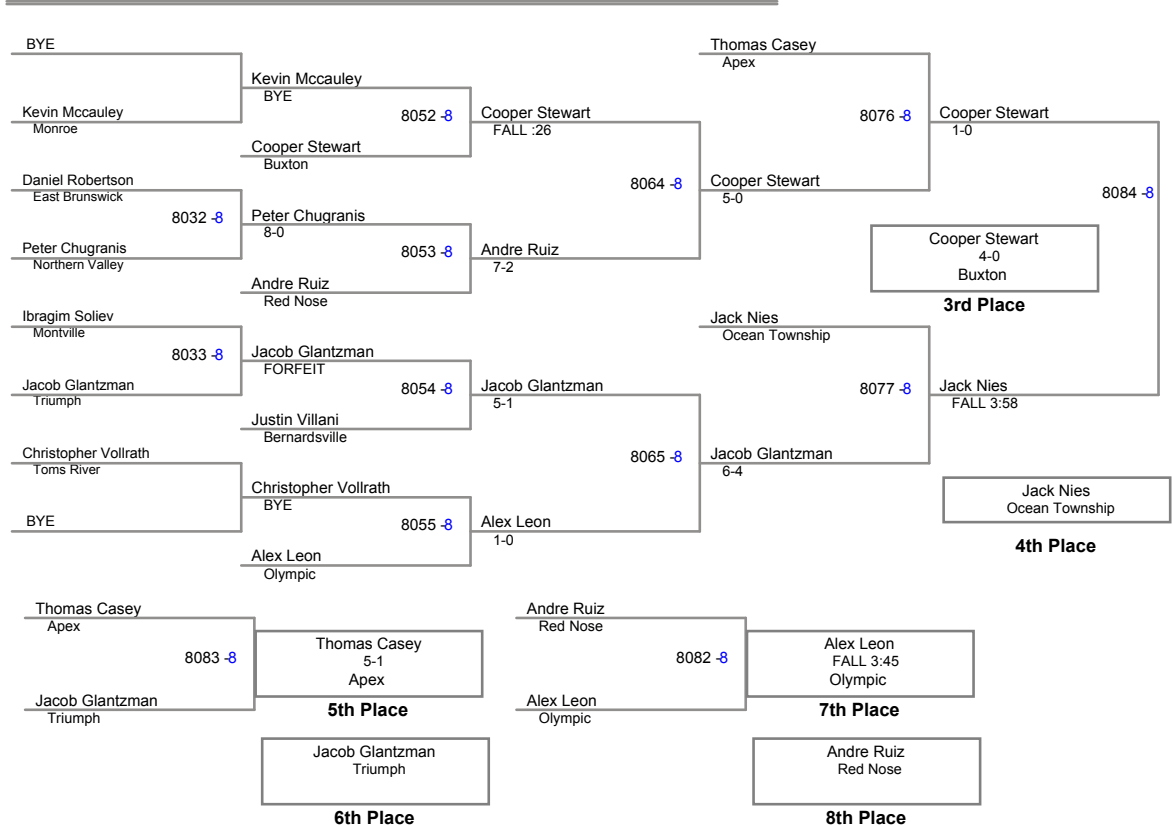

**4th Place**

Colby Glushko  
Elite

JSAW NJ State Championships AM  
Intermediate (on Mat 7)

**75 Lbs**

JSAW NJ State Championships AN  
Intermediate (on Mat 8)

**80 Lbs**

JSAW NJ State Championships AN  
Intermediate (on Mat 9)