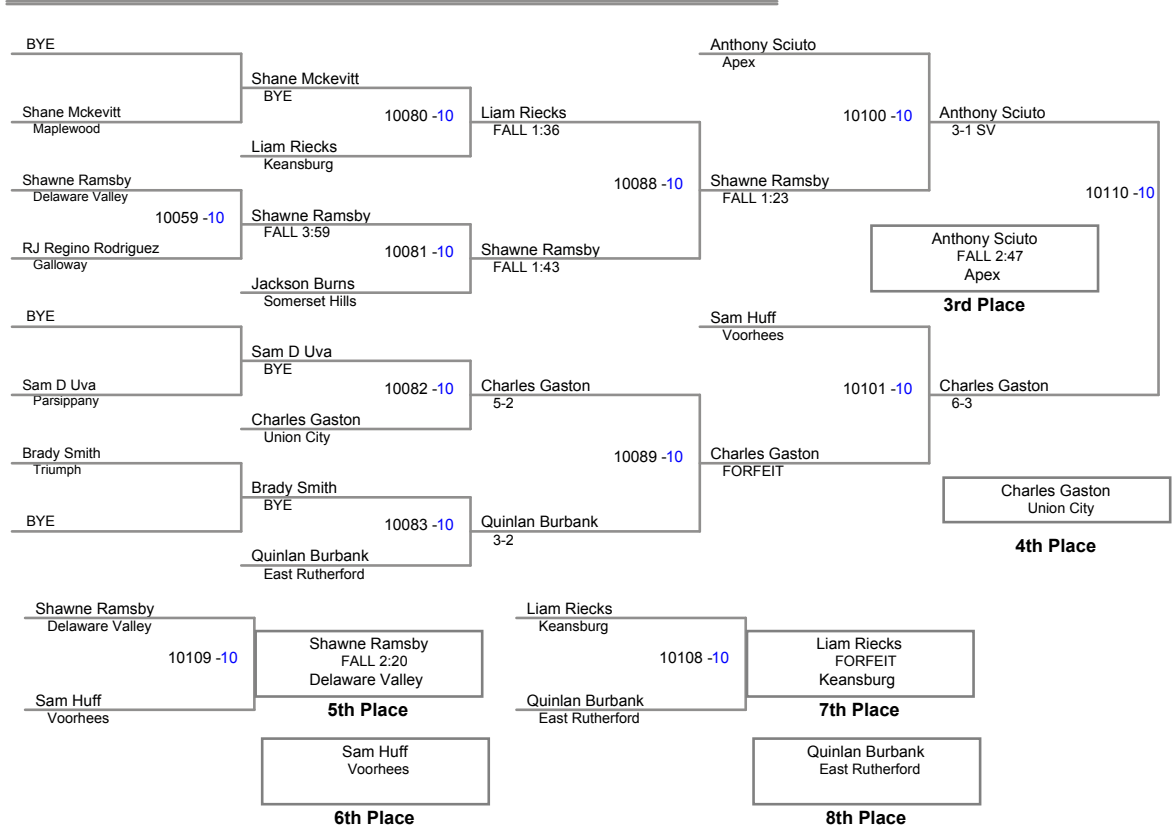

JSAW NJ State Championships AN
Intermediate (on Mat 10)

175 Lbs