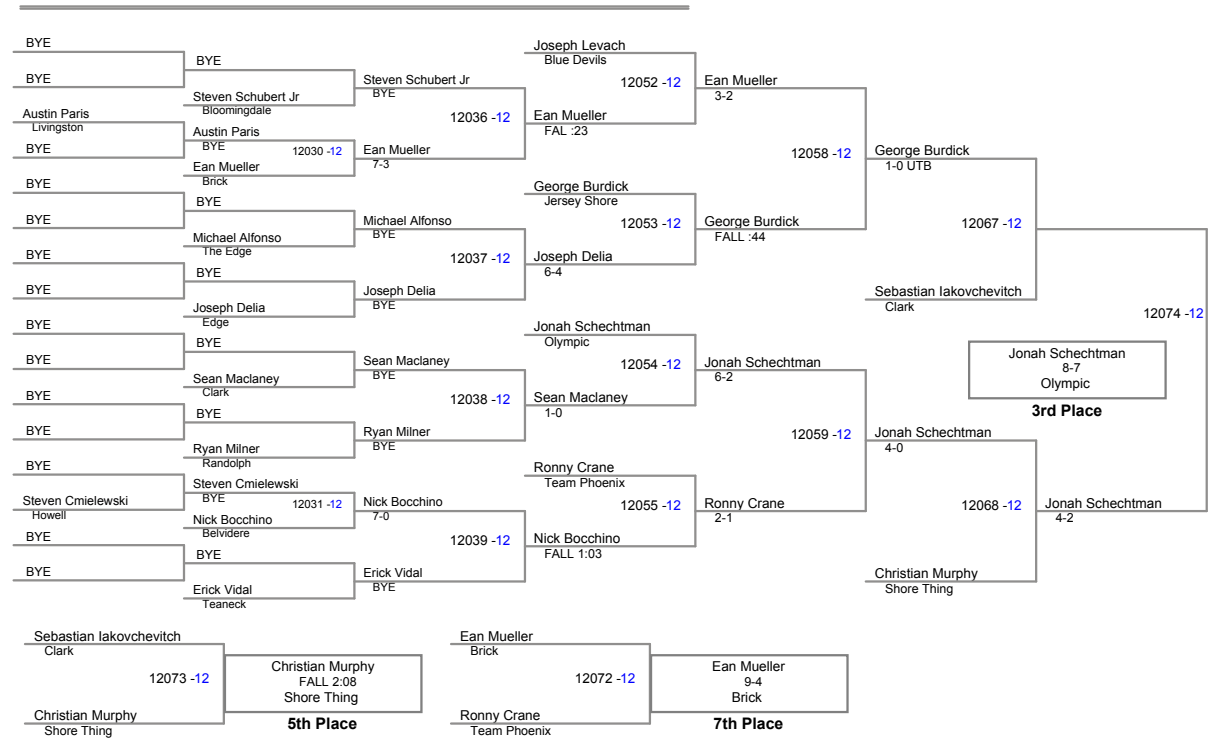

**136 Lbs**

JSAW NJ State Championships AM  
Intermediate (on Mat 11)

**144 Lbs**

JSAW NJ State Championships AN  
Intermediate (on Mat 12)

**152 Lbs**

JSAW NJ State Championships AN  
Intermediate (on Mat 8)