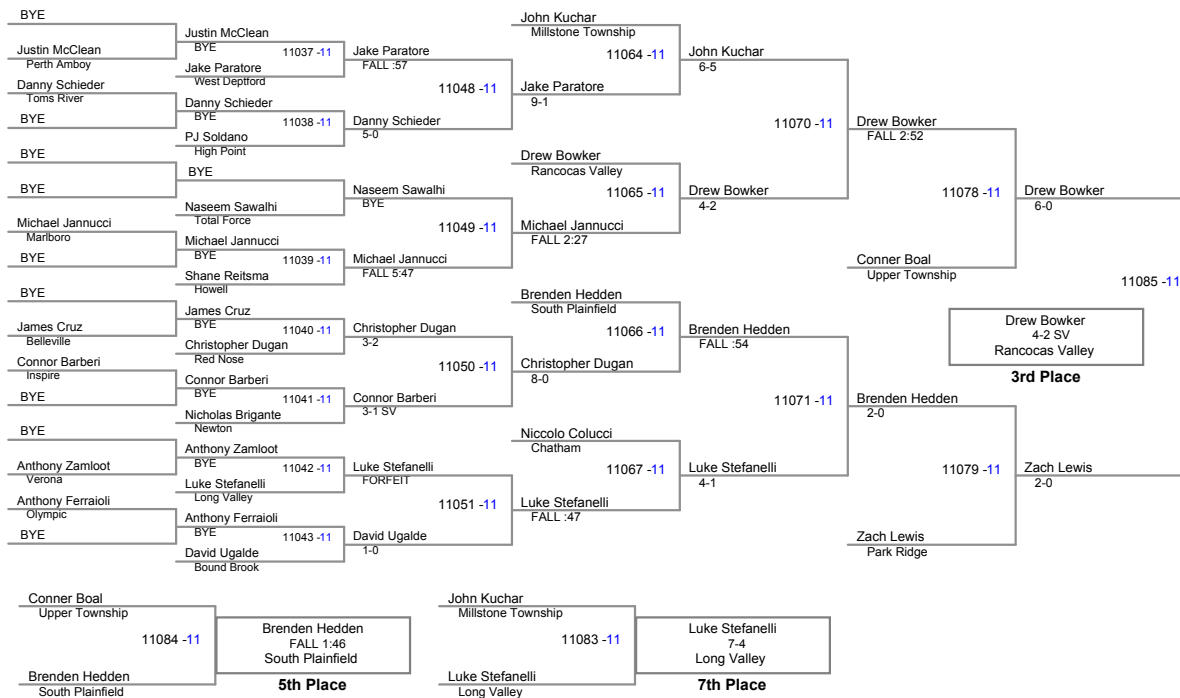

JSAW NJ State Championships AM
Intermediate (on Mat 11)

144 Lbs