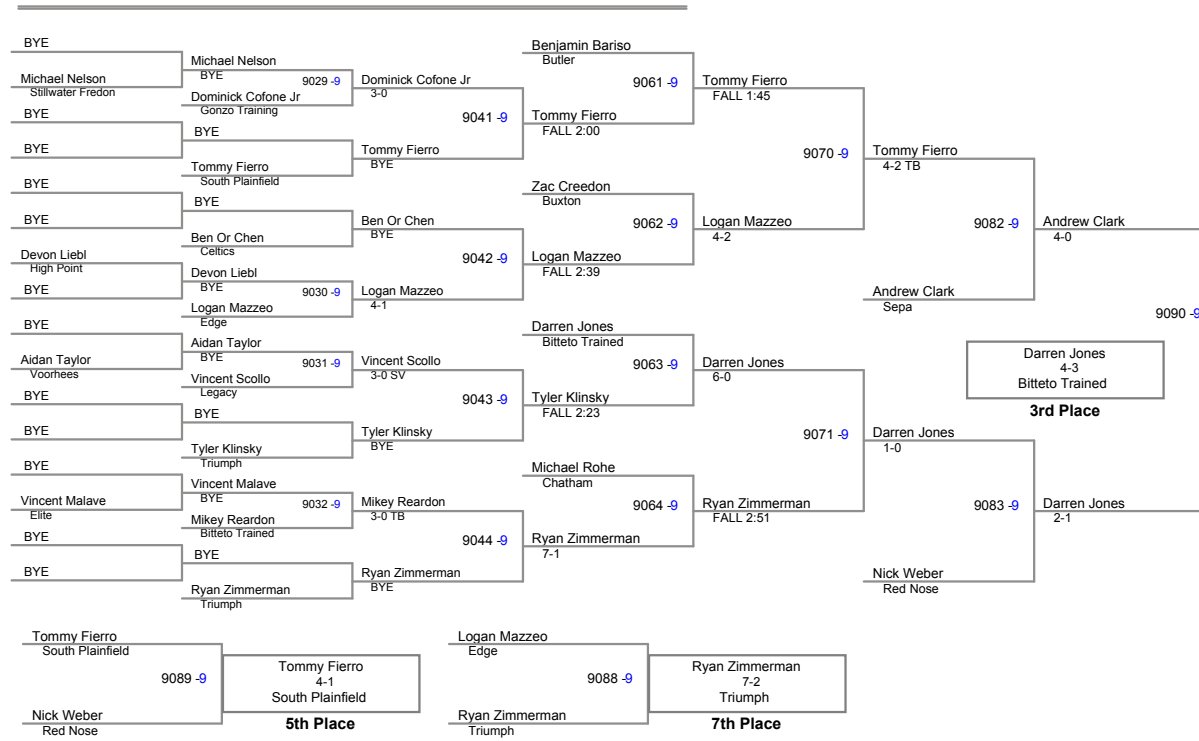

JSAW NJ State Championships AN
Intermediate (on Mat 9)

85 Lbs