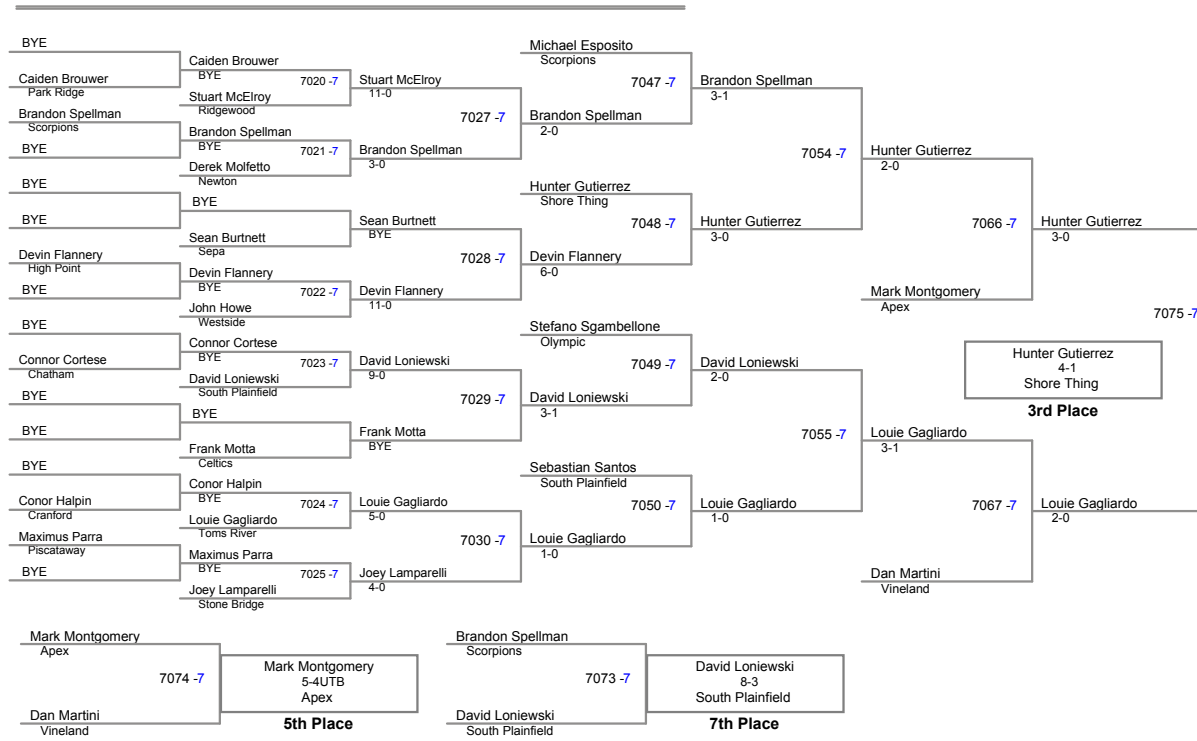

JSAW NJ State Championships AN
Intermediate (on Mat 7)

91 Lbs