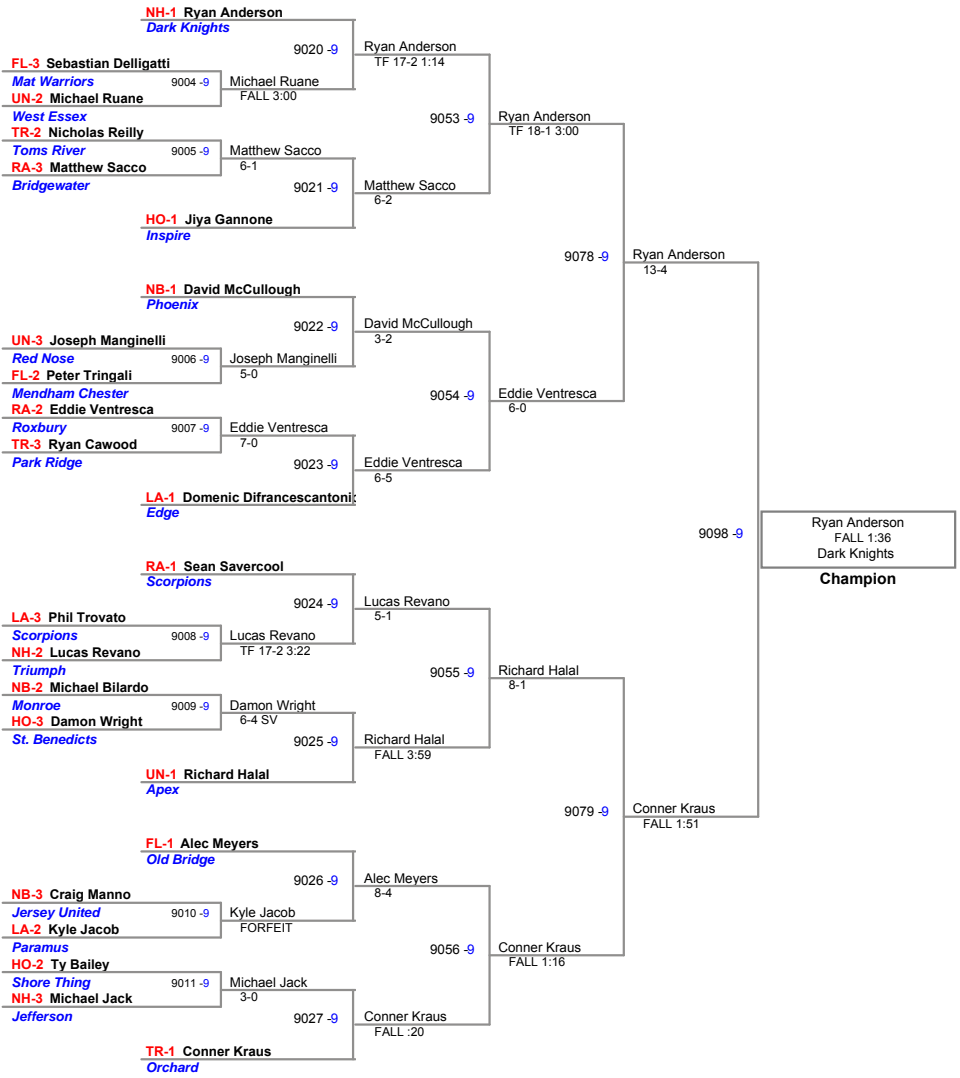

**85 Lbs**

JSAW NJ State Championships AN  
Intermediate (on Mat 7)

**91 Lbs**

JSAW NJ State Championships AN  
Intermediate (on Mat 8)

**98 Lbs**

JSAW NJ State Championships AM  
Intermediate (on Mat 9)

**105 Lbs**