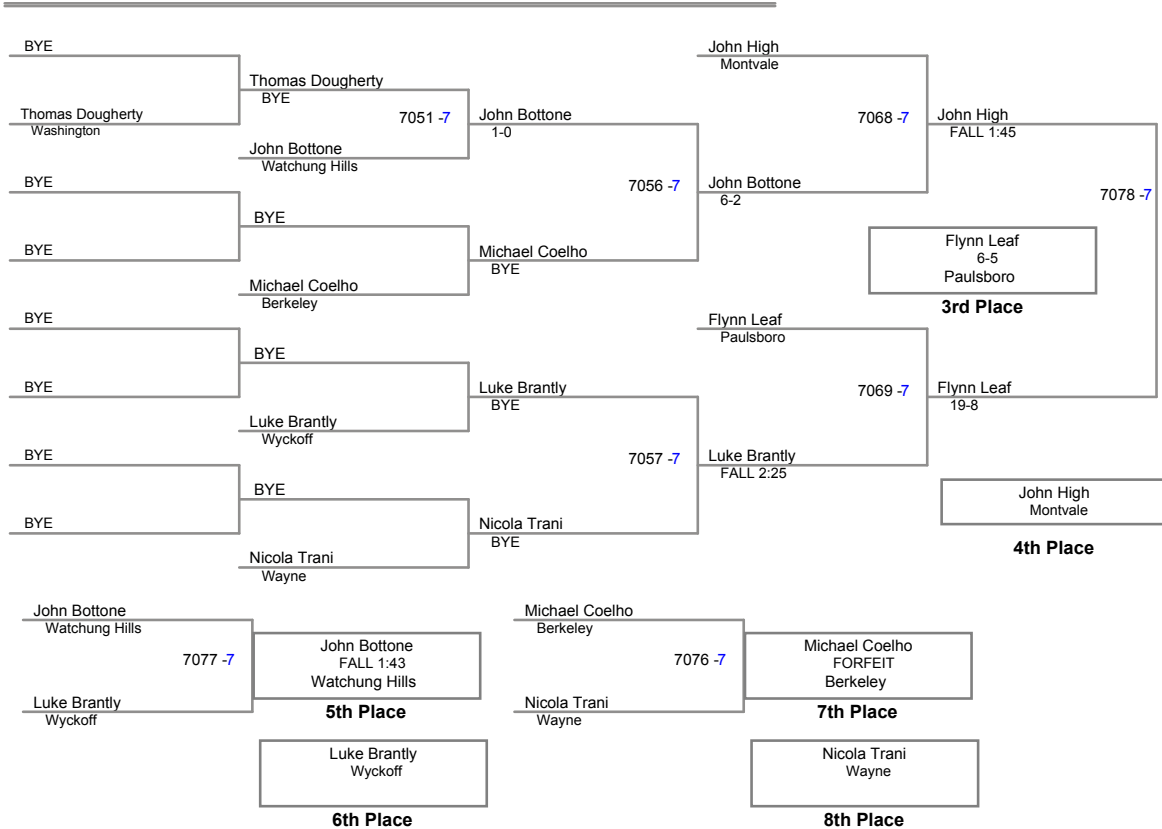

**160 Lbs**

JSAW NJ State Championships AN  
Intermediate (on Mat 10)

**175 Lbs**

JSAW NJ State Championships AN  
Intermediate (on Mat 7)

**190 Lbs**

JSAW NJ State Championships AN  
Intermediate (on Mat 9)