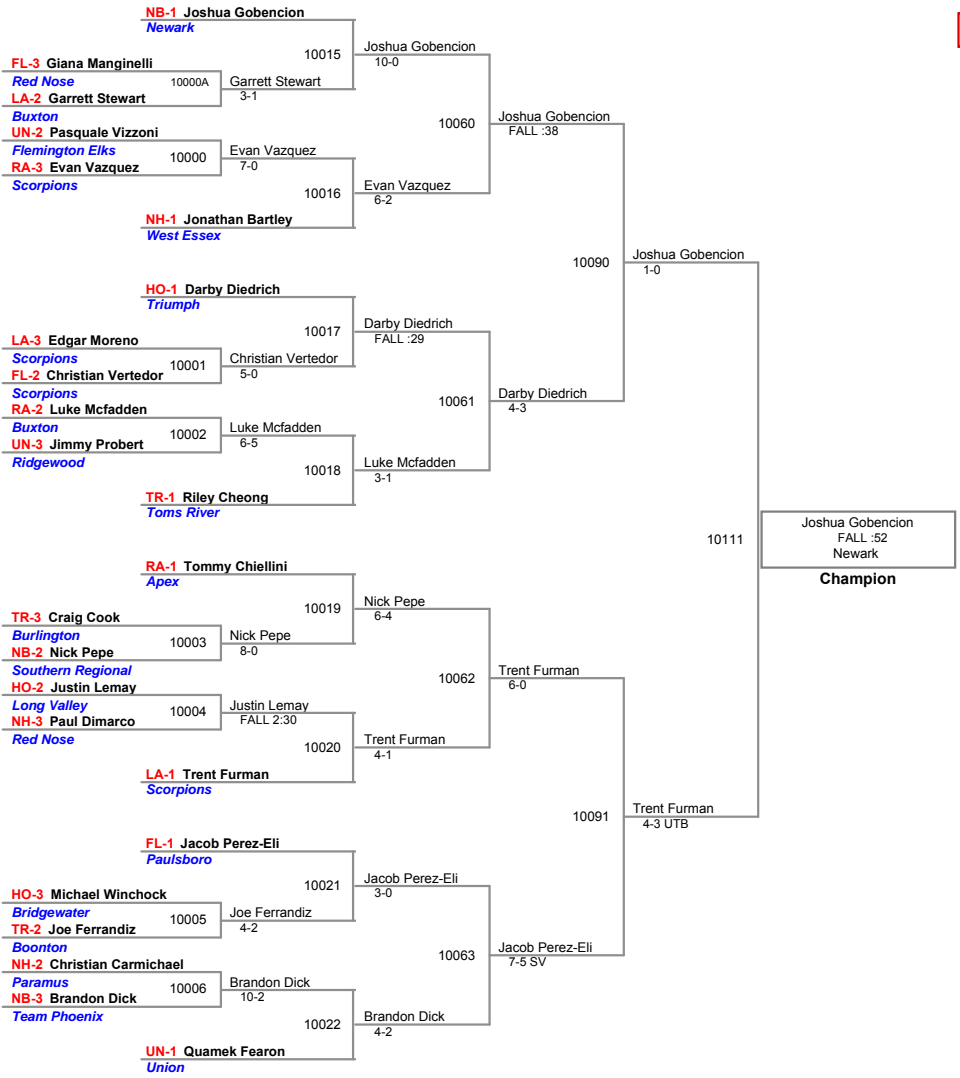

USAW NJ State Championships AM
Intermediate

112 Lbs