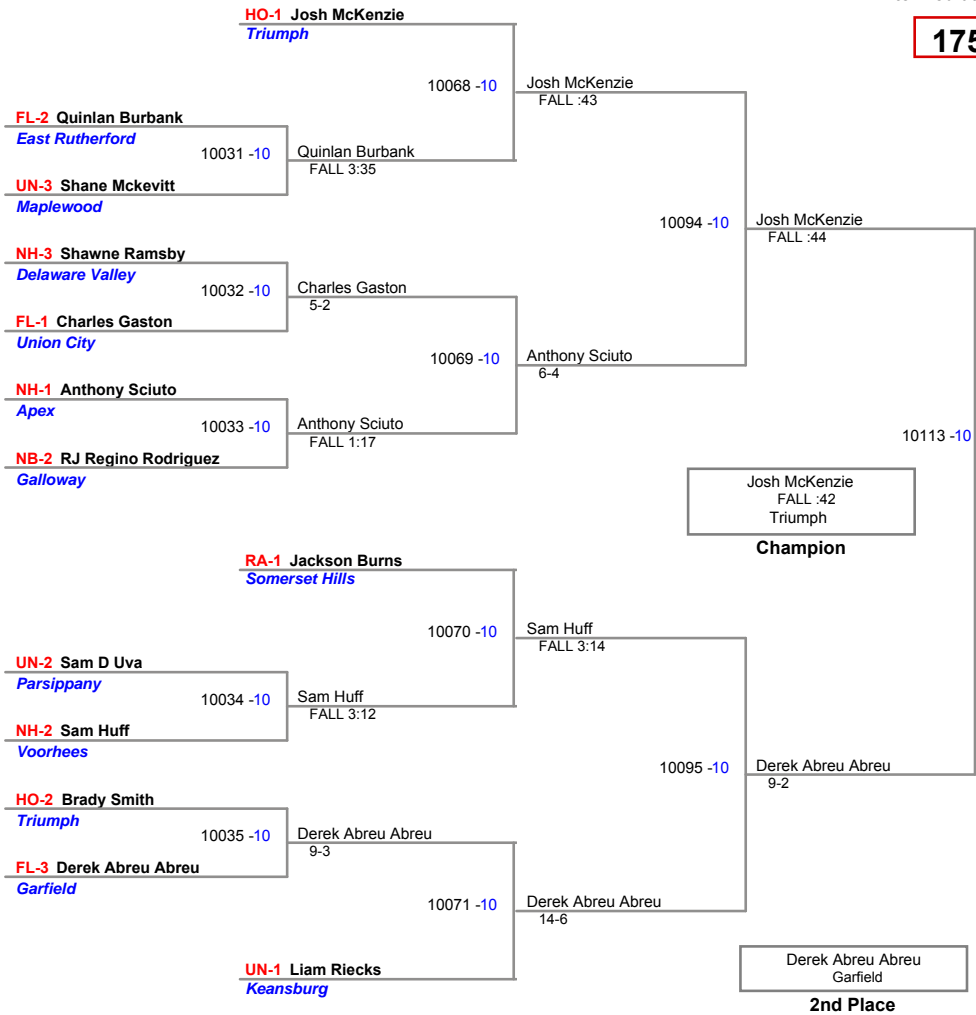

JSAW NJ State Championships AN
Intermediate (on Mat 10)

175 Lbs