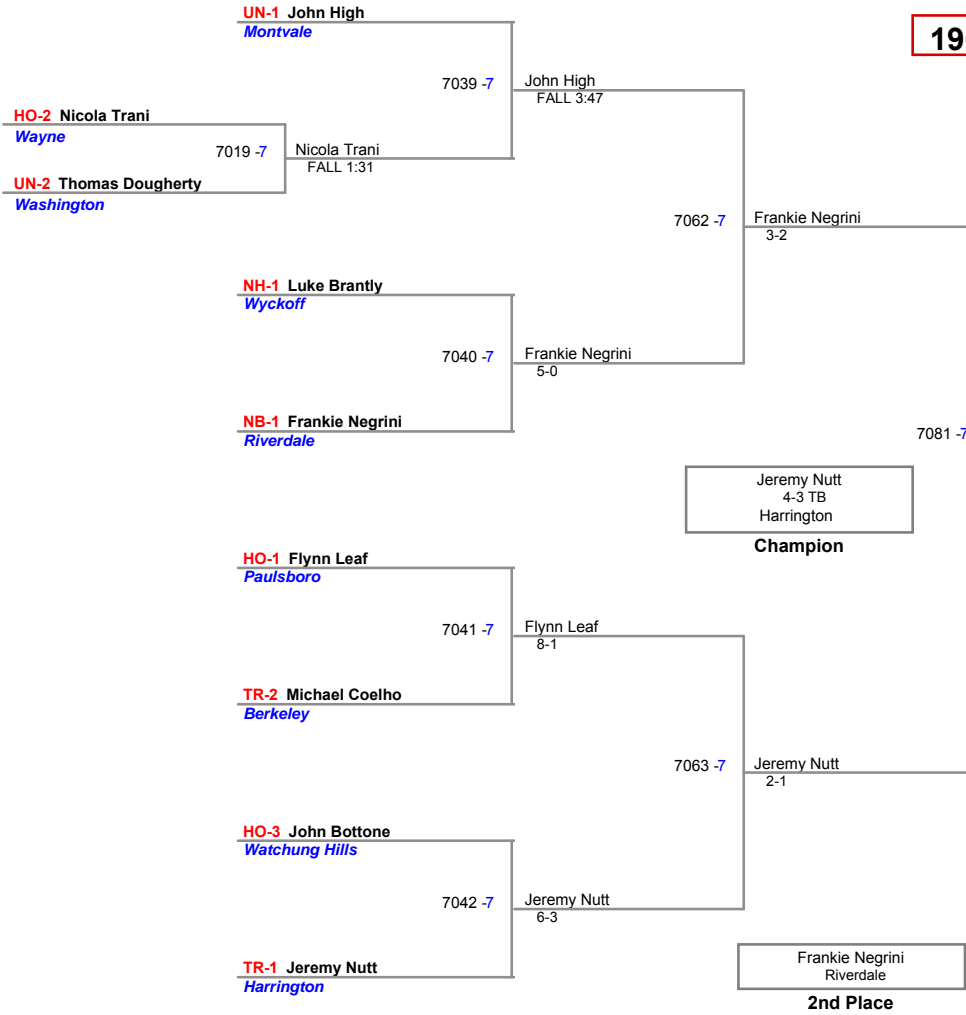

**160 Lbs**

JSAW NJ State Championships AN  
Intermediate (on Mat 10)

**175 Lbs**

JSAW NJ State Championships AN  
Intermediate (on Mat 7)

**190 Lbs**

JSAW NJ State Championships AN  
Intermediate (on Mat 9)