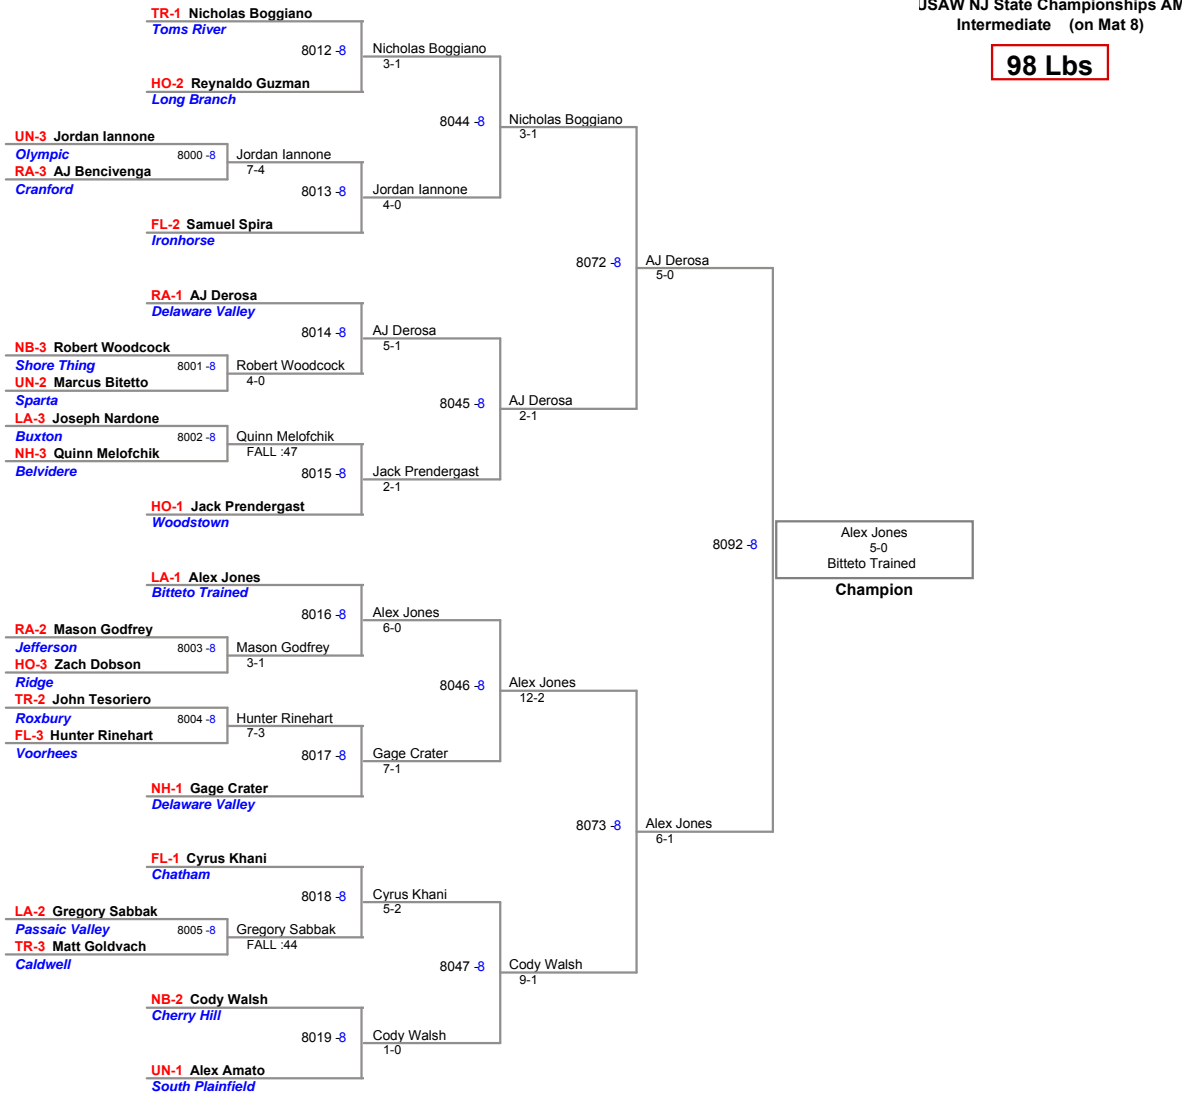

**85 Lbs**

JSAW NJ State Championships AN  
Intermediate (on Mat 7)

**91 Lbs**

JSAW NJ State Championships AN  
Intermediate (on Mat 8)

**98 Lbs**

JSAW NJ State Championships AM  
Intermediate (on Mat 9)

**105 Lbs**