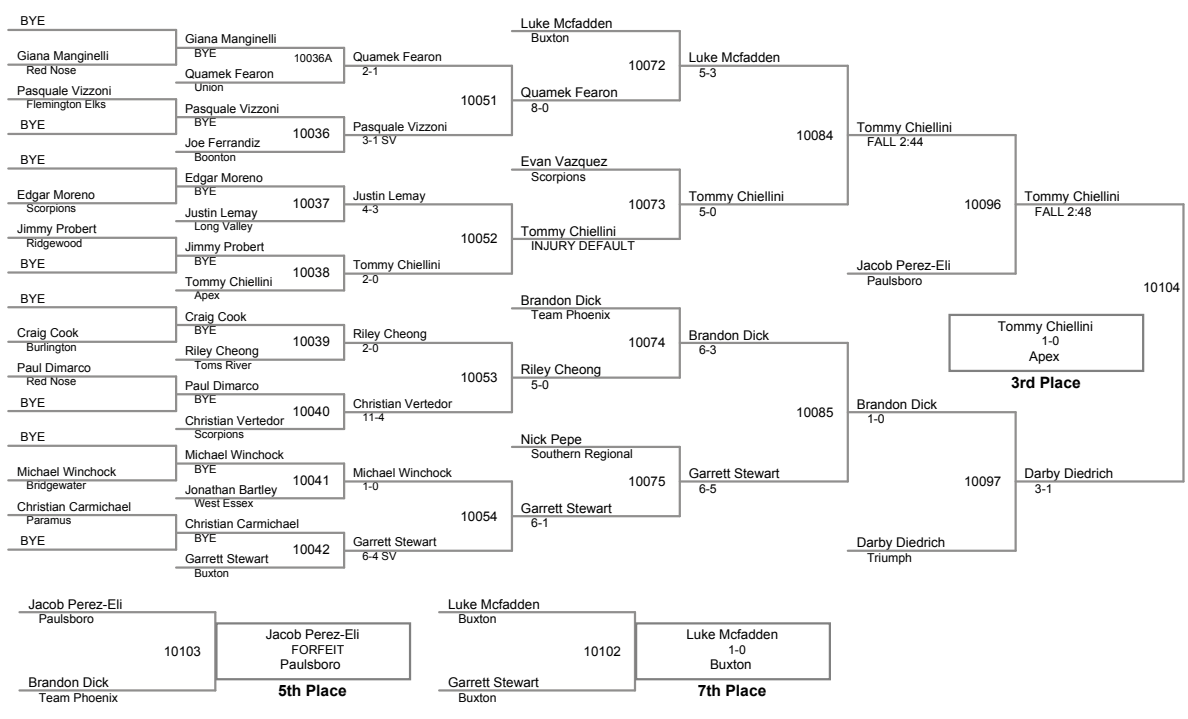

USAW NJ State Championships AM
Intermediate

112 Lbs