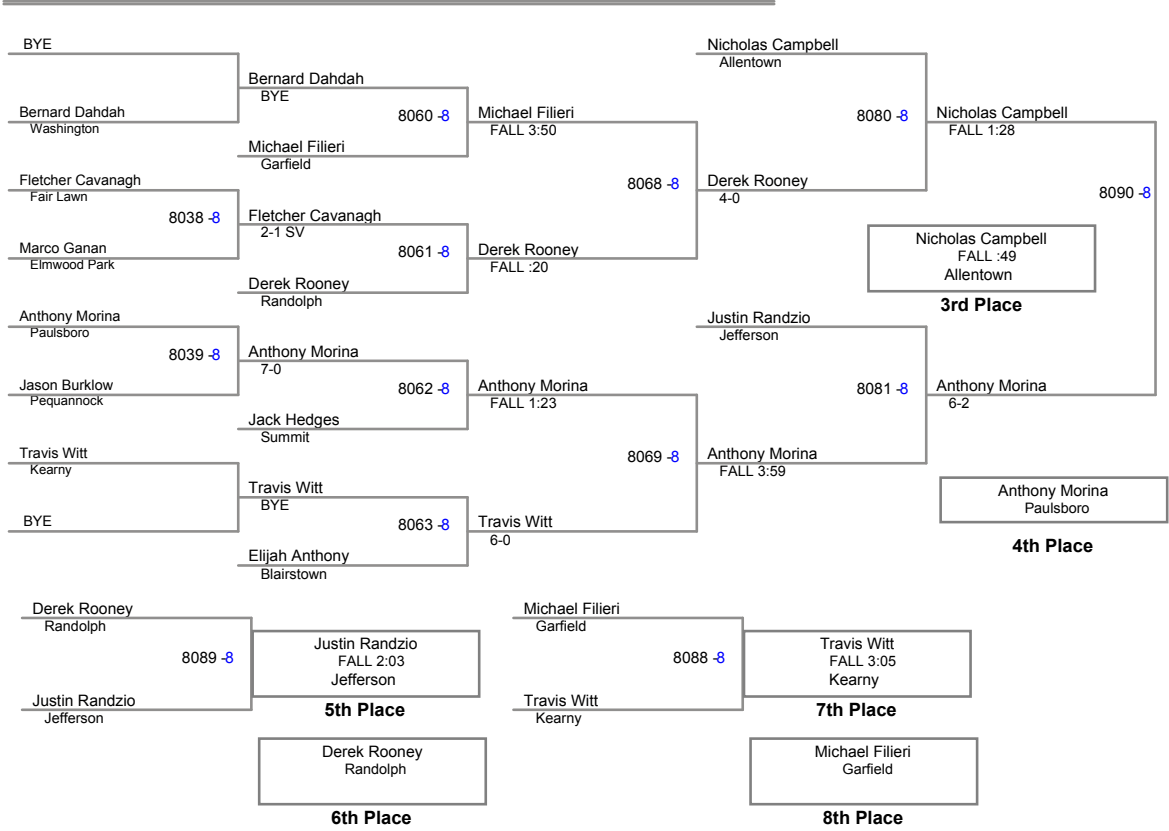

JSAW NJ State Championships AN
Intermediate (on Mat 8)

160 Lbs