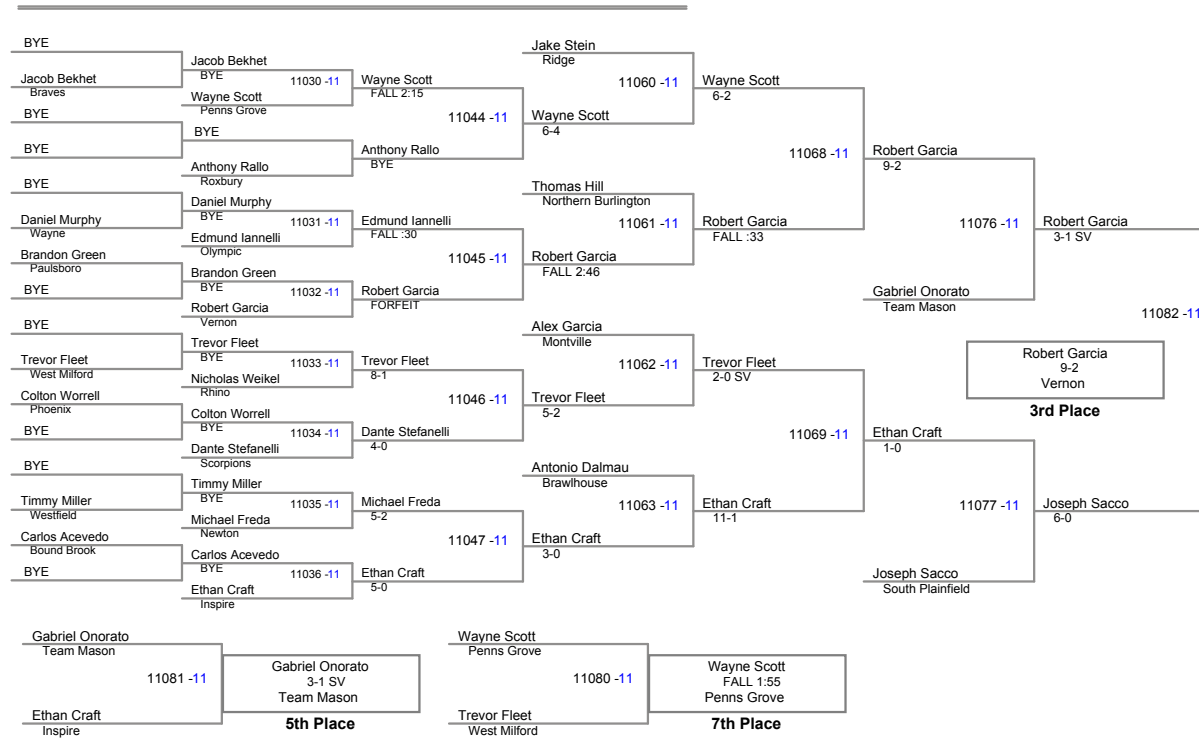

USAW NJ State Championships AM  
Intermediate

**112 Lbs**

JSAW NJ State Championships AM  
Intermediate (on Mat 10)

**120 Lbs**

JSAW NJ State Championships AN  
Intermediate (on Mat 11)

**128 Lbs**

JSAW NJ State Championships AN  
Intermediate (on Mat 12)