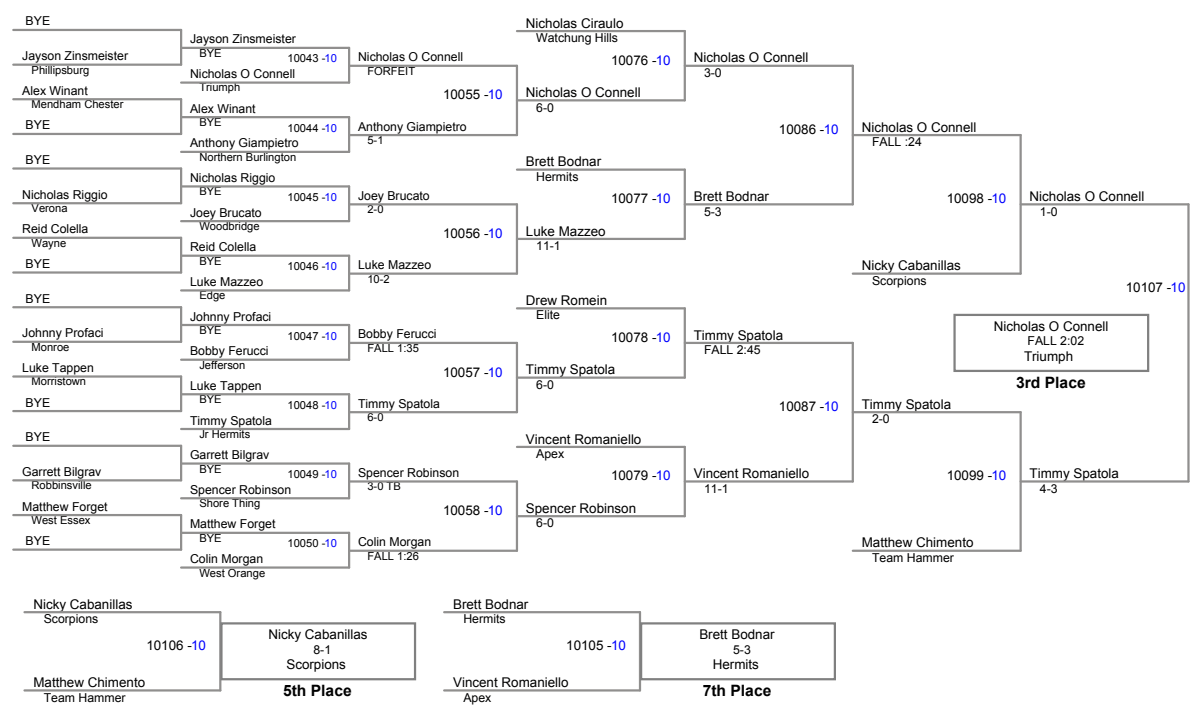

USAW NJ State Championships AM  
Intermediate

**112 Lbs**

JSAW NJ State Championships AM  
Intermediate (on Mat 10)

**120 Lbs**

JSAW NJ State Championships AN  
Intermediate (on Mat 11)

**128 Lbs**

JSAW NJ State Championships AN  
Intermediate (on Mat 12)