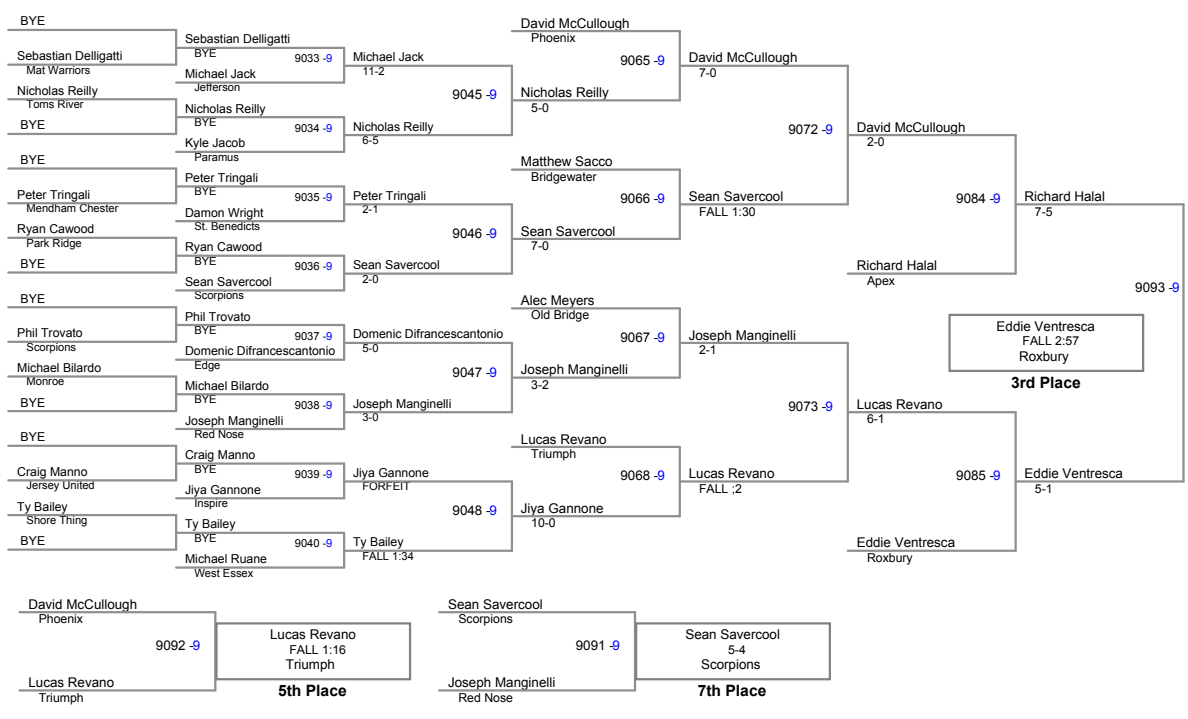

**85 Lbs**

JSAW NJ State Championships AN  
Intermediate (on Mat 7)

**91 Lbs**

JSAW NJ State Championships AN  
Intermediate (on Mat 8)

**98 Lbs**

JSAW NJ State Championships AM  
Intermediate (on Mat 9)

**105 Lbs**