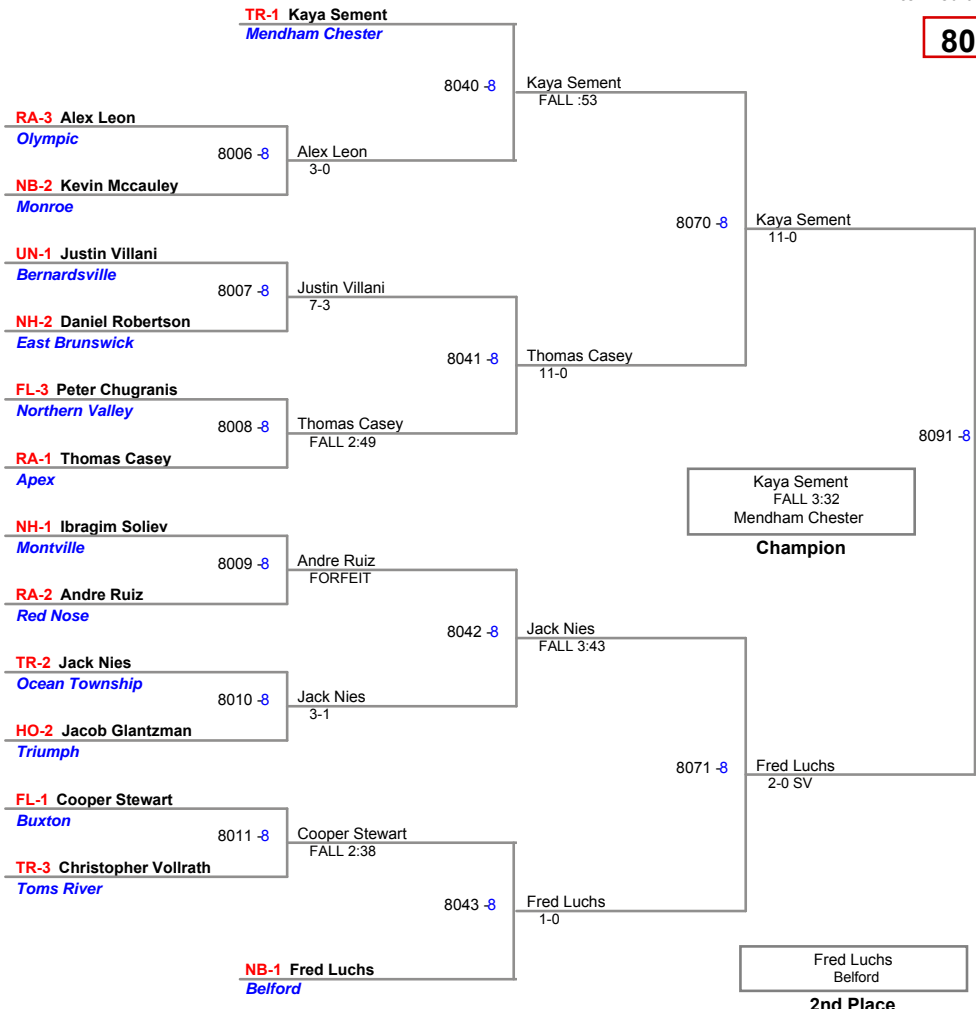

**4th Place**

Colby Glushko  
Elite

JSAW NJ State Championships AM  
Intermediate (on Mat 7)

**75 Lbs**

JSAW NJ State Championships AN  
Intermediate (on Mat 8)

**80 Lbs**

JSAW NJ State Championships AN  
Intermediate (on Mat 9)