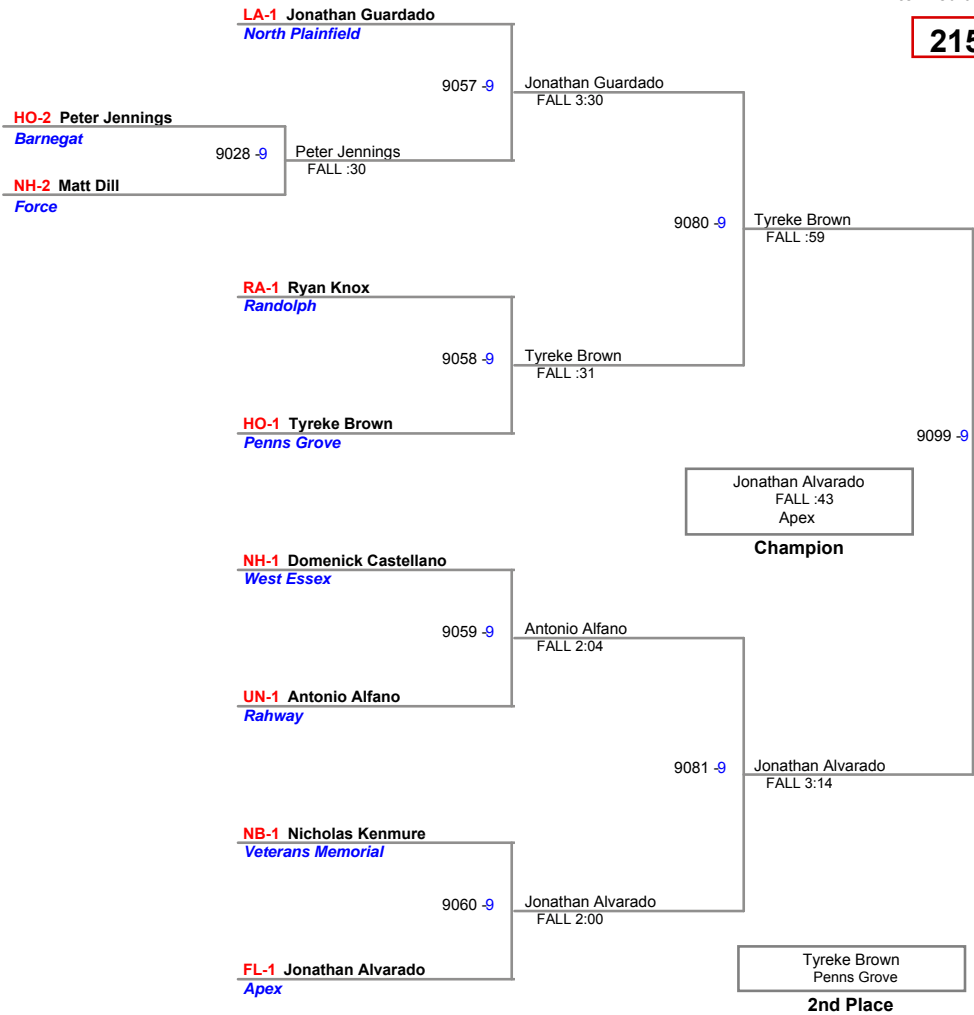

JSAW NJ State Championships AN
Intermediate (on Mat 9)

215 Lbs