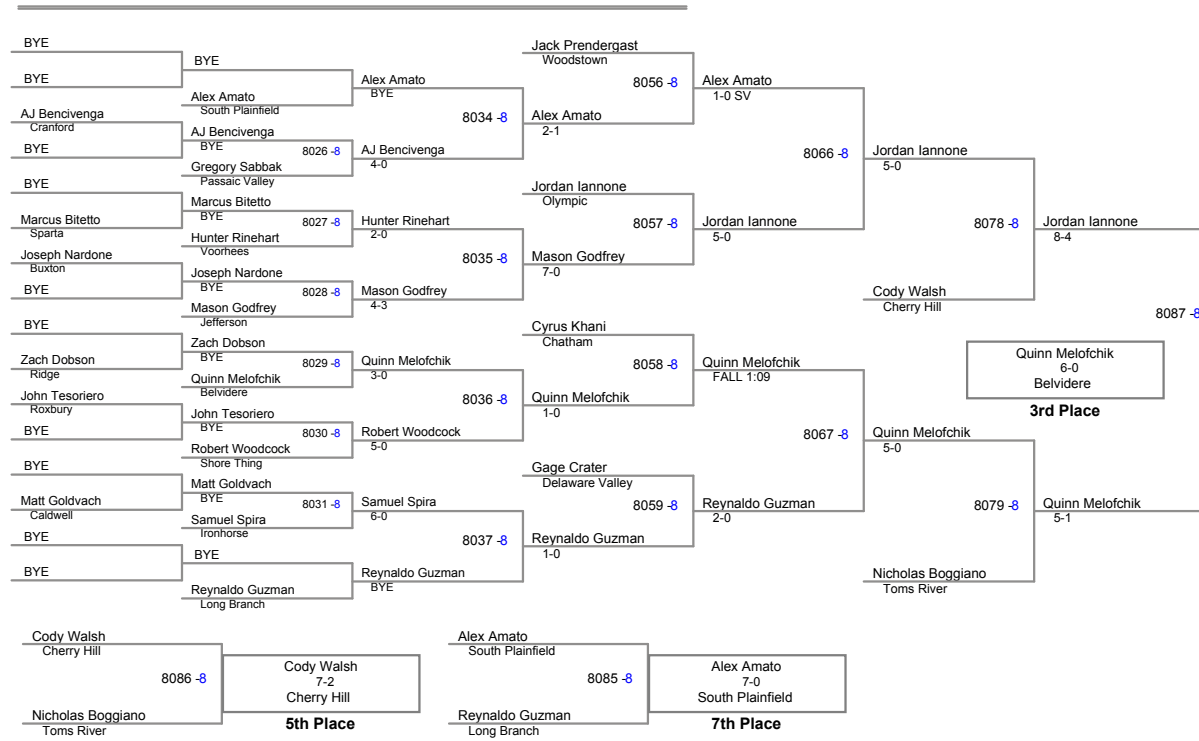

**85 Lbs**

JSAW NJ State Championships AN  
Intermediate (on Mat 7)

**91 Lbs**

JSAW NJ State Championships AN  
Intermediate (on Mat 8)

**98 Lbs**

JSAW NJ State Championships AM  
Intermediate (on Mat 9)

**105 Lbs**