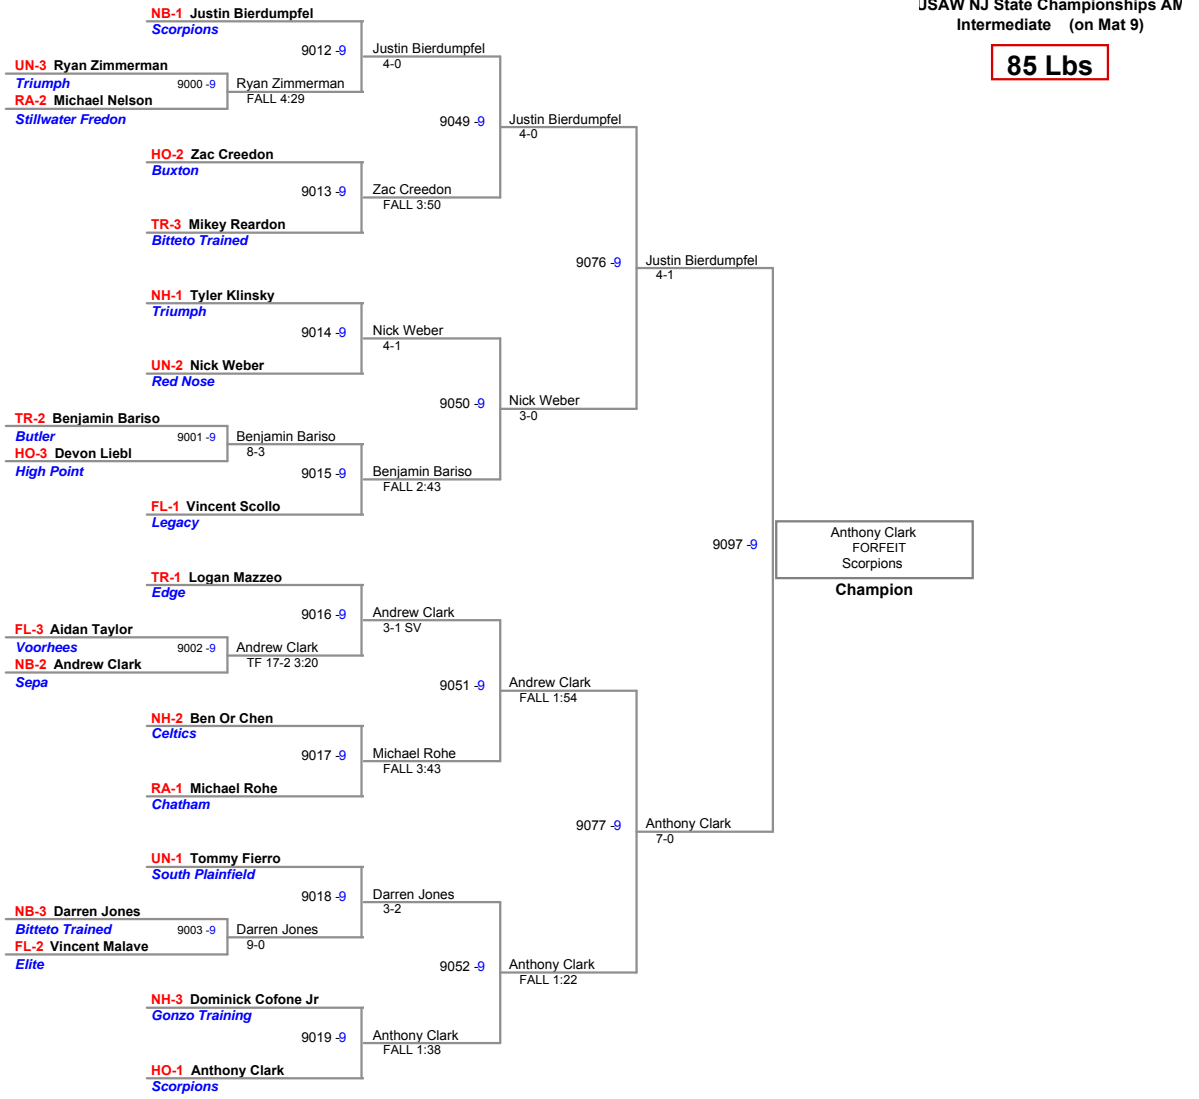

JSAW NJ State Championships AN
Intermediate (on Mat 9)

85 Lbs