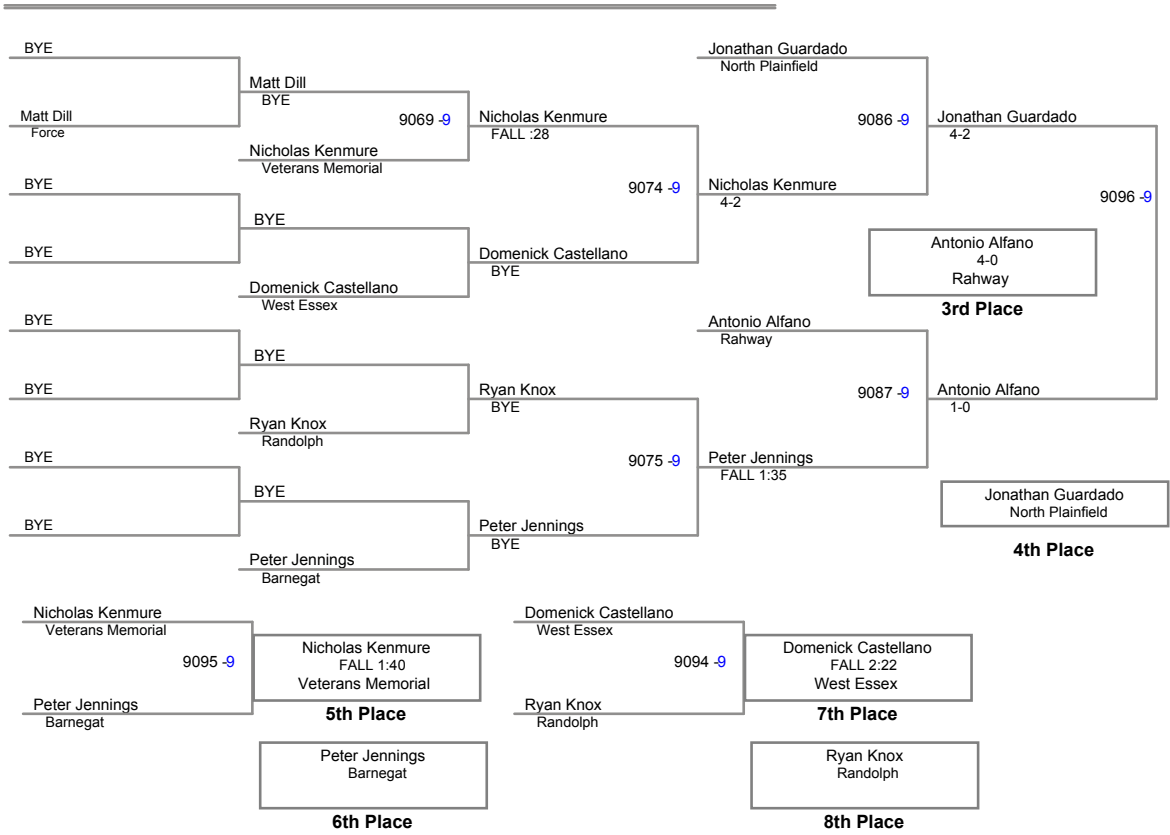

JSAW NJ State Championships AN
Intermediate (on Mat 9)

215 Lbs