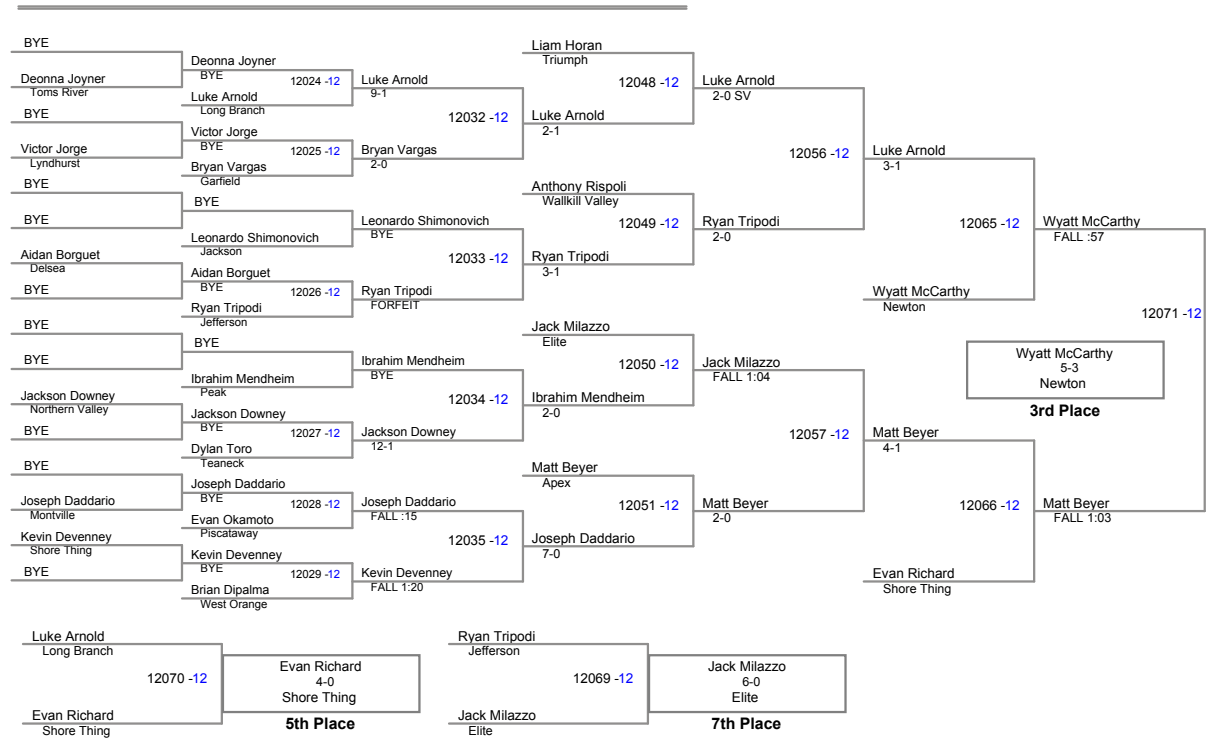

JSAW NJ State Championships AN
Intermediate (on Mat 12)

136 Lbs