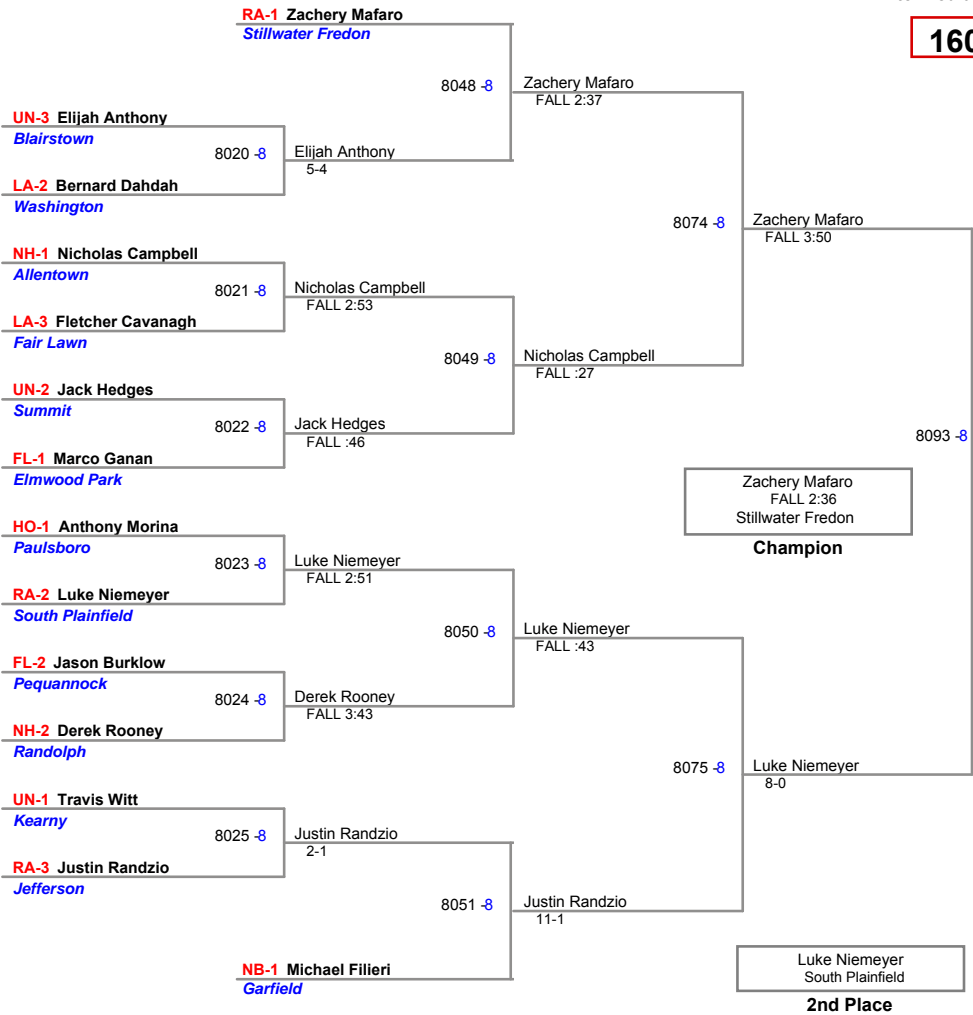

JSAW NJ State Championships AN
Intermediate (on Mat 8)

160 Lbs