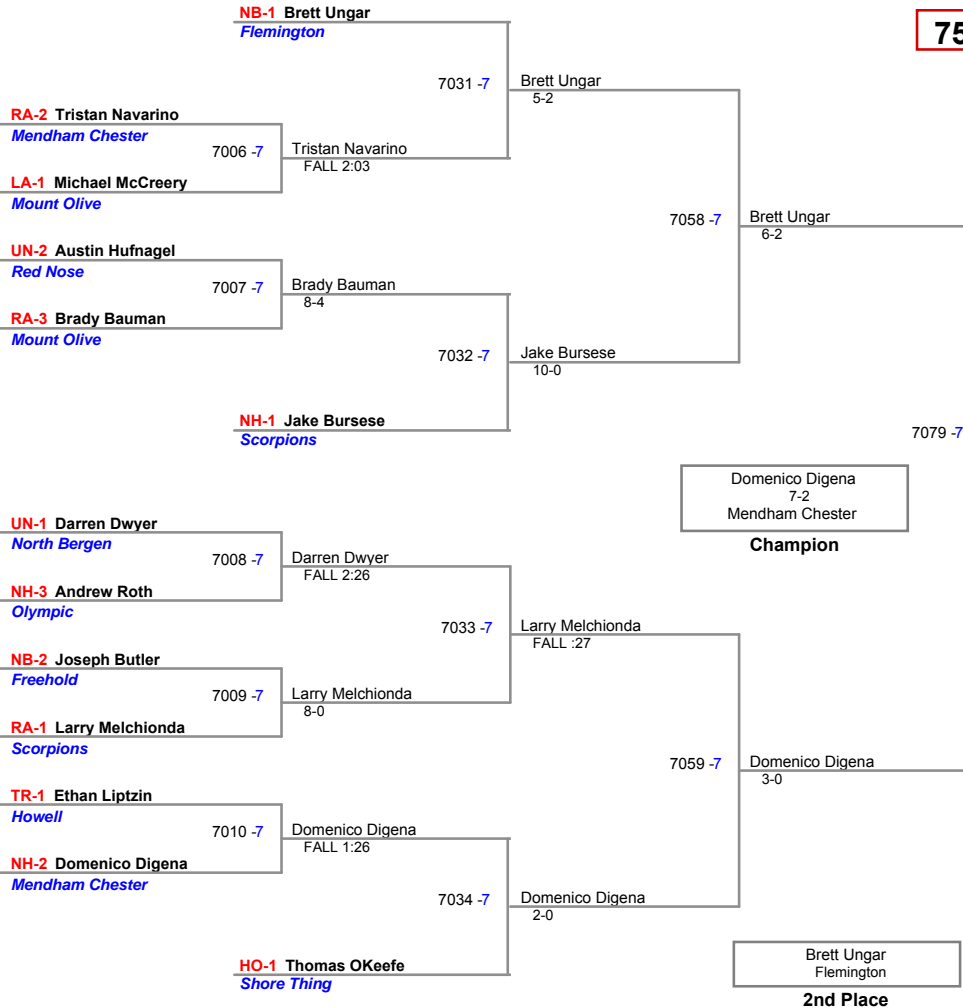

JSAW NJ State Championships AM
Intermediate (on Mat 7)

75 Lbs