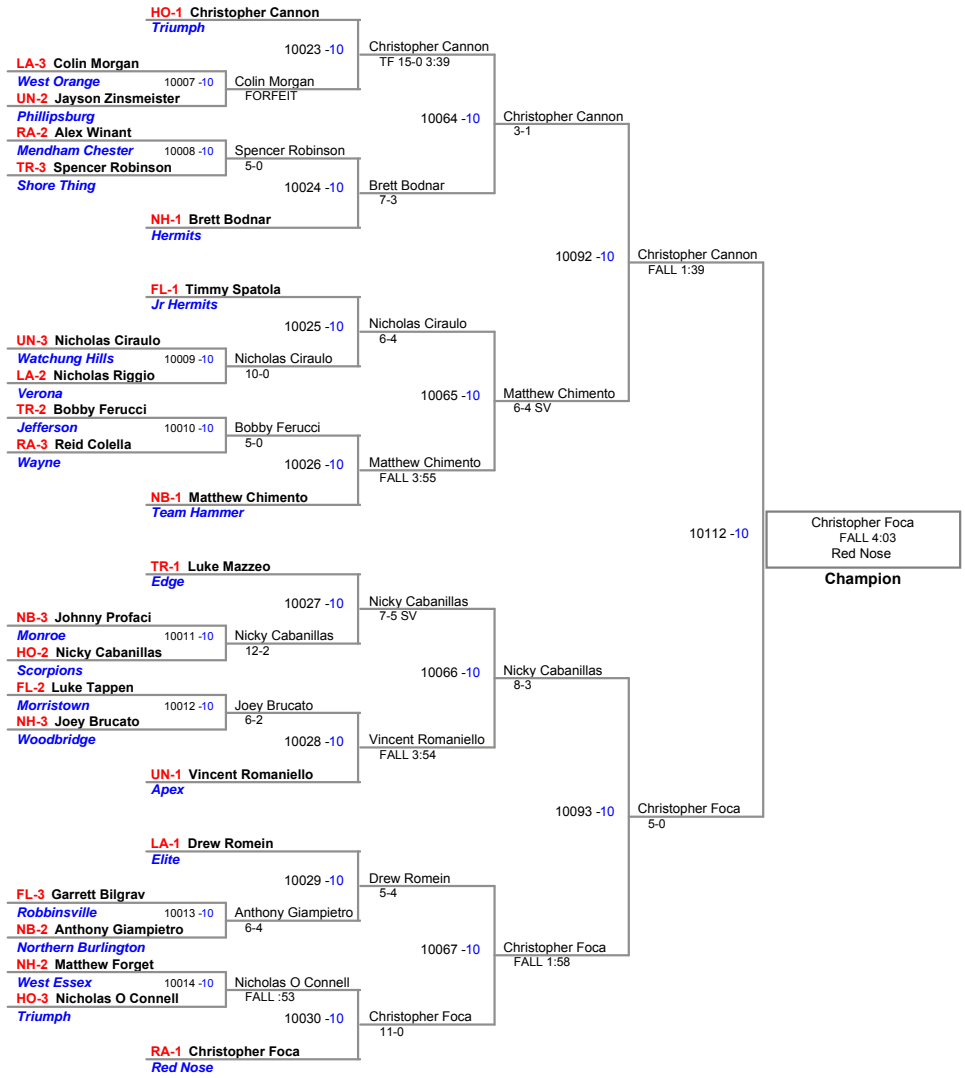

USAW NJ State Championships AM  
Intermediate

**112 Lbs**

JSAW NJ State Championships AM  
Intermediate (on Mat 10)

**120 Lbs**

JSAW NJ State Championships AN  
Intermediate (on Mat 11)

**128 Lbs**

JSAW NJ State Championships AN  
Intermediate (on Mat 12)